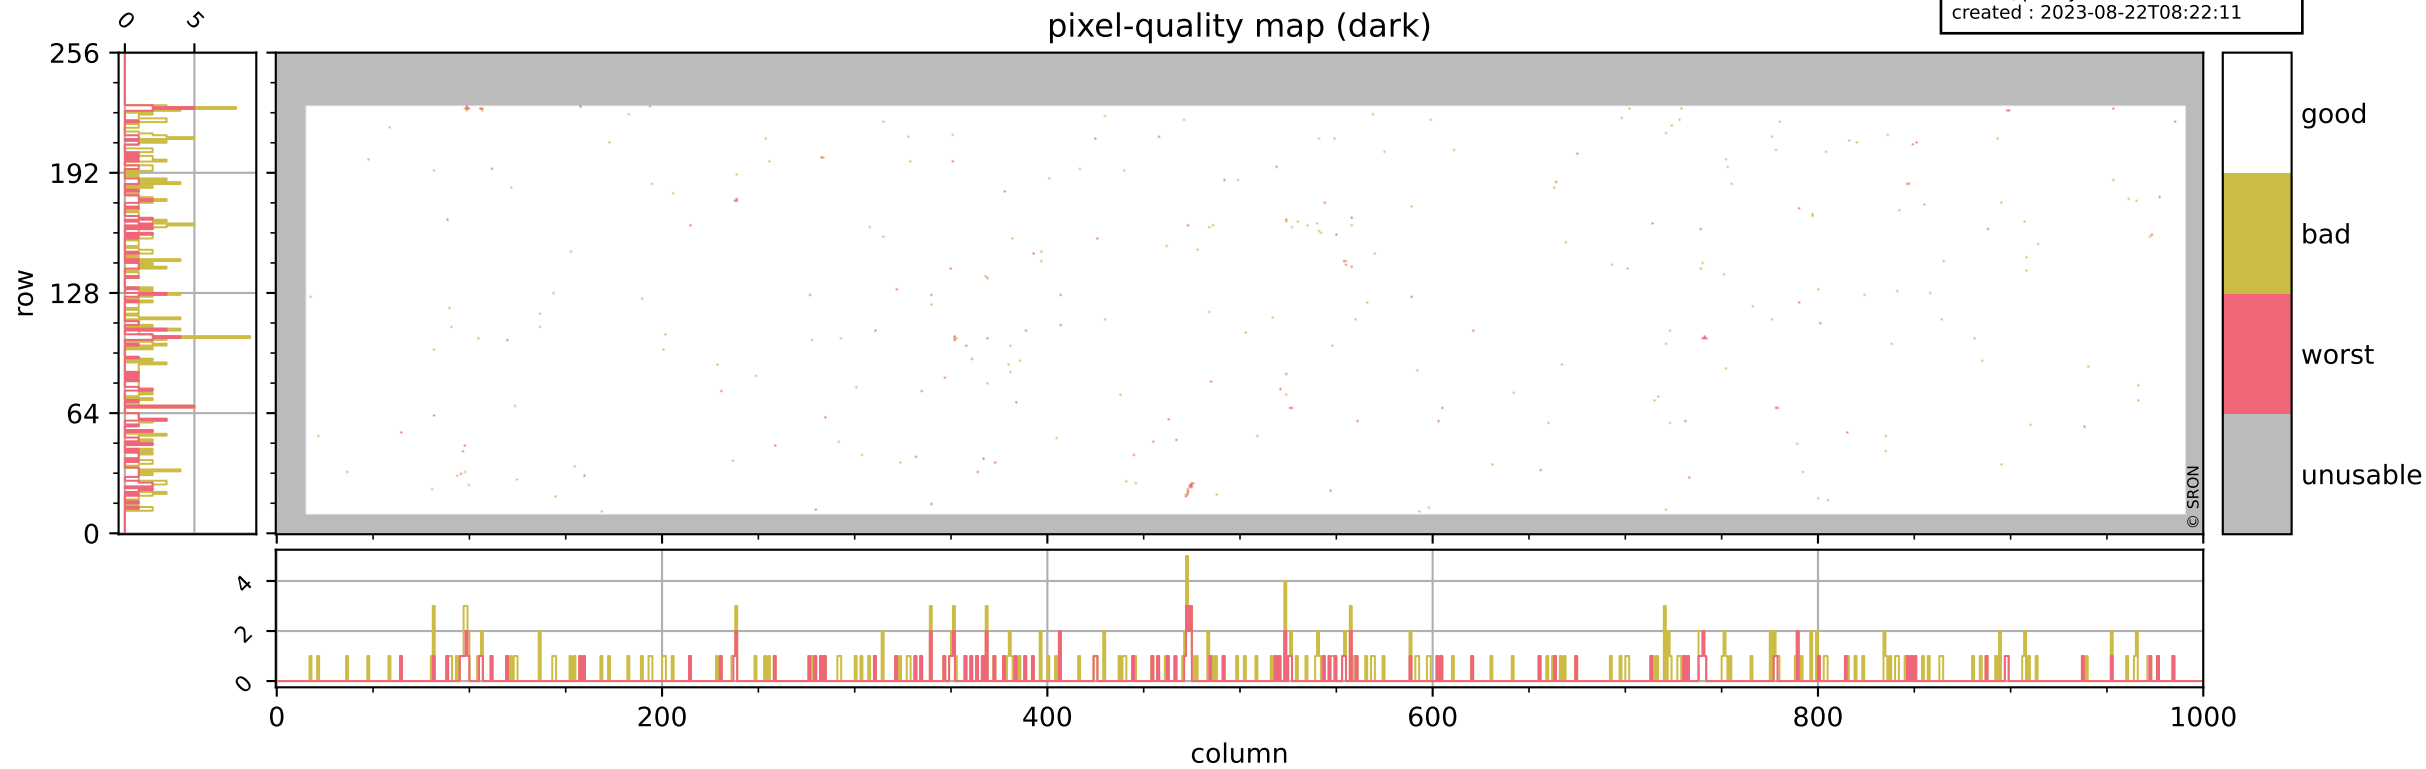

Tropomi SWIR pixel quality (official)

orbits : 18 in [18757, 18802]
coverage : 2021-05-27 / 2021-05-30
bad (quality < 0.8) : 3717
worst (quality < 0.1) : 441
created : 2023-08-22T08:22:11

pixel-quality map

Tropomi SWIR pixel quality (official)

orbits : 18 in [18757, 18802]
coverage : 2021-05-27 / 2021-05-30
bad (quality < 0.8) : 298
worst (quality < 0.1) : 113
created : 2023-08-22T08:22:11

pixel-quality map (dark)

Tropomi SWIR pixel quality (official)

orbits : 18 in [18757, 18802]
coverage : 2021-05-27 / 2021-05-30
bad (quality < 0.8) : 3458
worst (quality < 0.1) : 365
created : 2023-08-22T08:22:12

Tropomi SWIR pixel quality (official)

orbits : 18 in [18757, 18802]
coverage : 2021-05-27 / 2021-05-30
created : 2023-08-22T08:22:12

Histograms of pixel-quality

Tropomi SWIR pixel quality (official) ground-tracks of Sentinel-5P

orbits : 18 in [18757, 18802]
coverage : 2021-05-27 / 2021-05-30
created : 2023-08-22T08:22:13