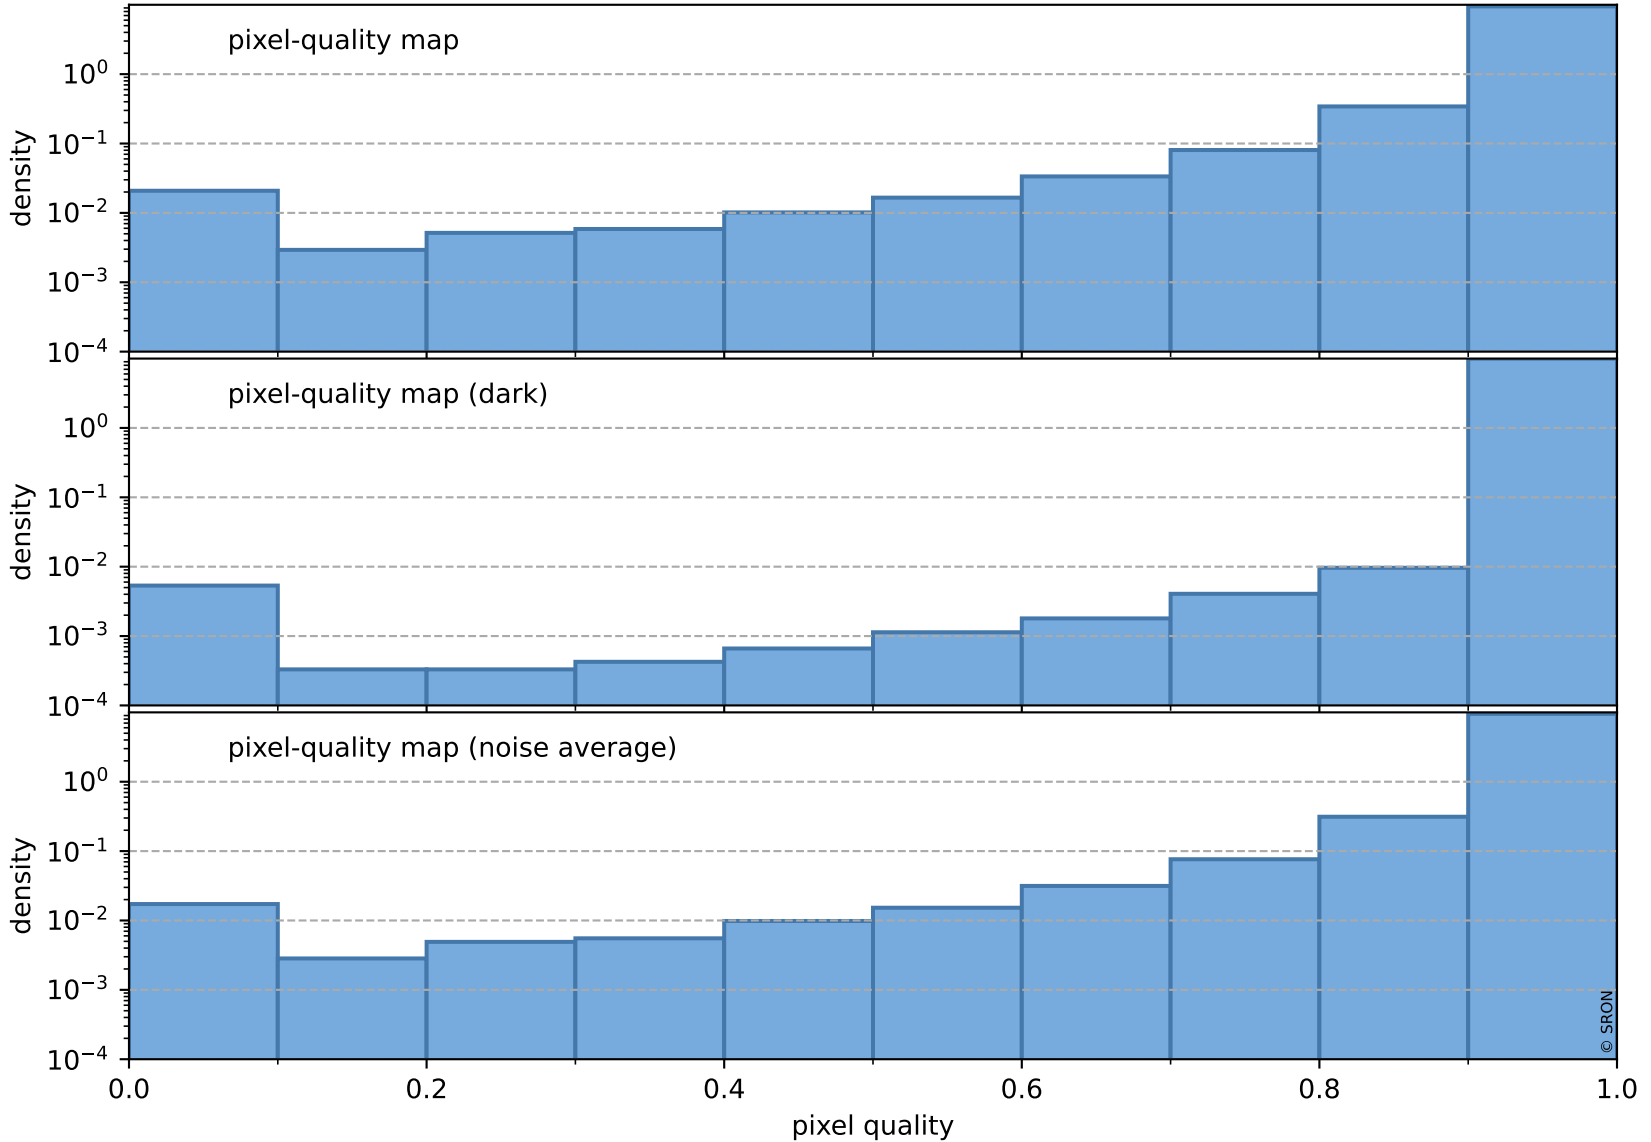

orbits : 18 in [18757, 18802]
coverage : 2021-05-27 / 2021-05-30
to good : 373
good to bad : 1609
to worst : 233
created : 2023-08-22T08:22:12

total quality compared with SWIR pixel-quality CKD

Tropomi SWIR pixel quality (official)

orbits : 18 in [18757, 18802]
coverage : 2021-05-27 / 2021-05-30
created : 2023-08-22T08:22:12

Histograms of pixel-quality

Tropomi SWIR pixel quality (official) ground-tracks of Sentinel-5P

orbits : 18 in [18757, 18802]
coverage : 2021-05-27 / 2021-05-30
created : 2023-08-22T08:22:13

Tropomi SWIR pixel quality (official)

orbits : [2827, 18802]
coverage : 2018-04-30 / 2021-05-30
created : 2023-08-22T08:22:13

trend of pixel quality & temperatures