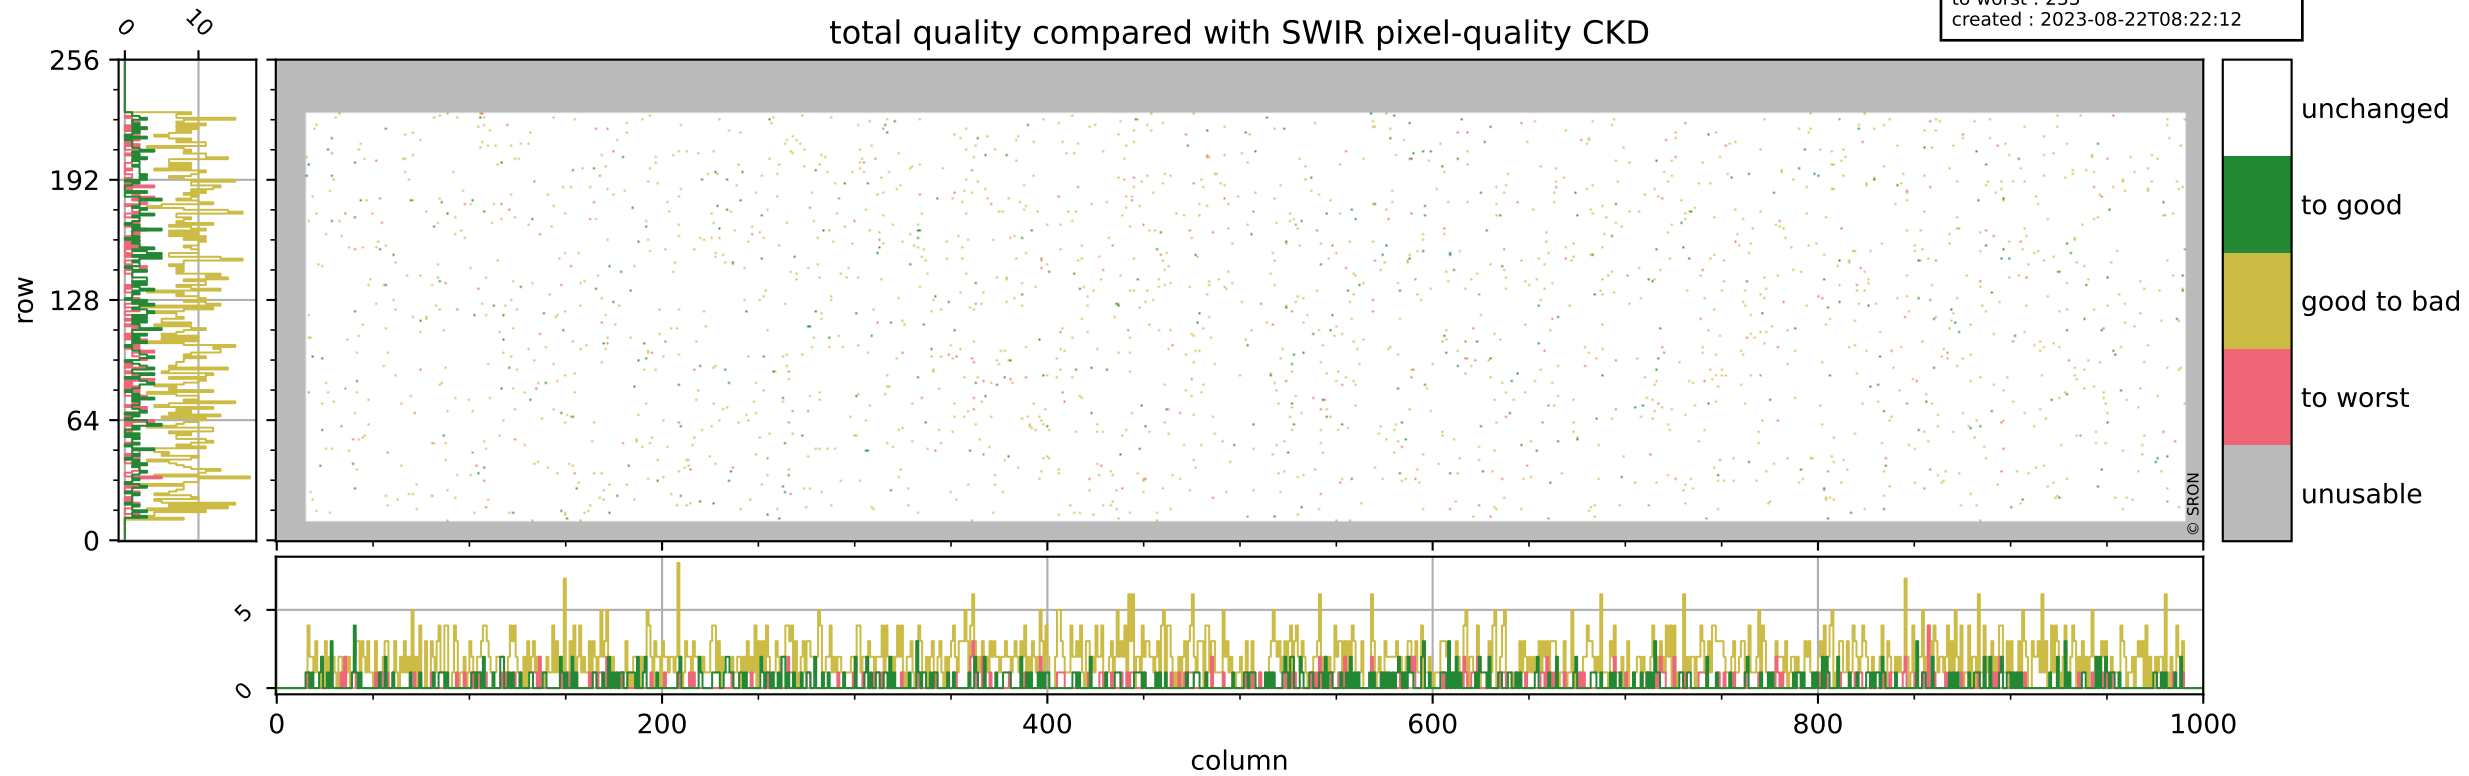

Tropomi SWIR pixel quality (official)

orbits : 18 in [18757, 18802]
coverage : 2021-05-27 / 2021-05-30
bad (quality < 0.8) : 298
worst (quality < 0.1) : 113
created : 2023-08-22T08:22:11

pixel-quality map (dark)

Tropomi SWIR pixel quality (official)

orbits : 18 in [18757, 18802]
coverage : 2021-05-27 / 2021-05-30
bad (quality < 0.8) : 3458
worst (quality < 0.1) : 365
created : 2023-08-22T08:22:12

Tropomi SWIR pixel quality (official)

orbits : 18 in [18757, 18802]
coverage : 2021-05-27 / 2021-05-30
to good : 373
good to bad : 1609
to worst : 233
created : 2023-08-22T08:22:12

total quality compared with SWIR pixel-quality CKD

Tropomi SWIR pixel quality (official)

orbits : 18 in [18757, 18802]
coverage : 2021-05-27 / 2021-05-30
created : 2023-08-22T08:22:12

Histograms of pixel-quality

Tropomi SWIR pixel quality (official) ground-tracks of Sentinel-5P

orbits : 18 in [18757, 18802]
coverage : 2021-05-27 / 2021-05-30
created : 2023-08-22T08:22:13