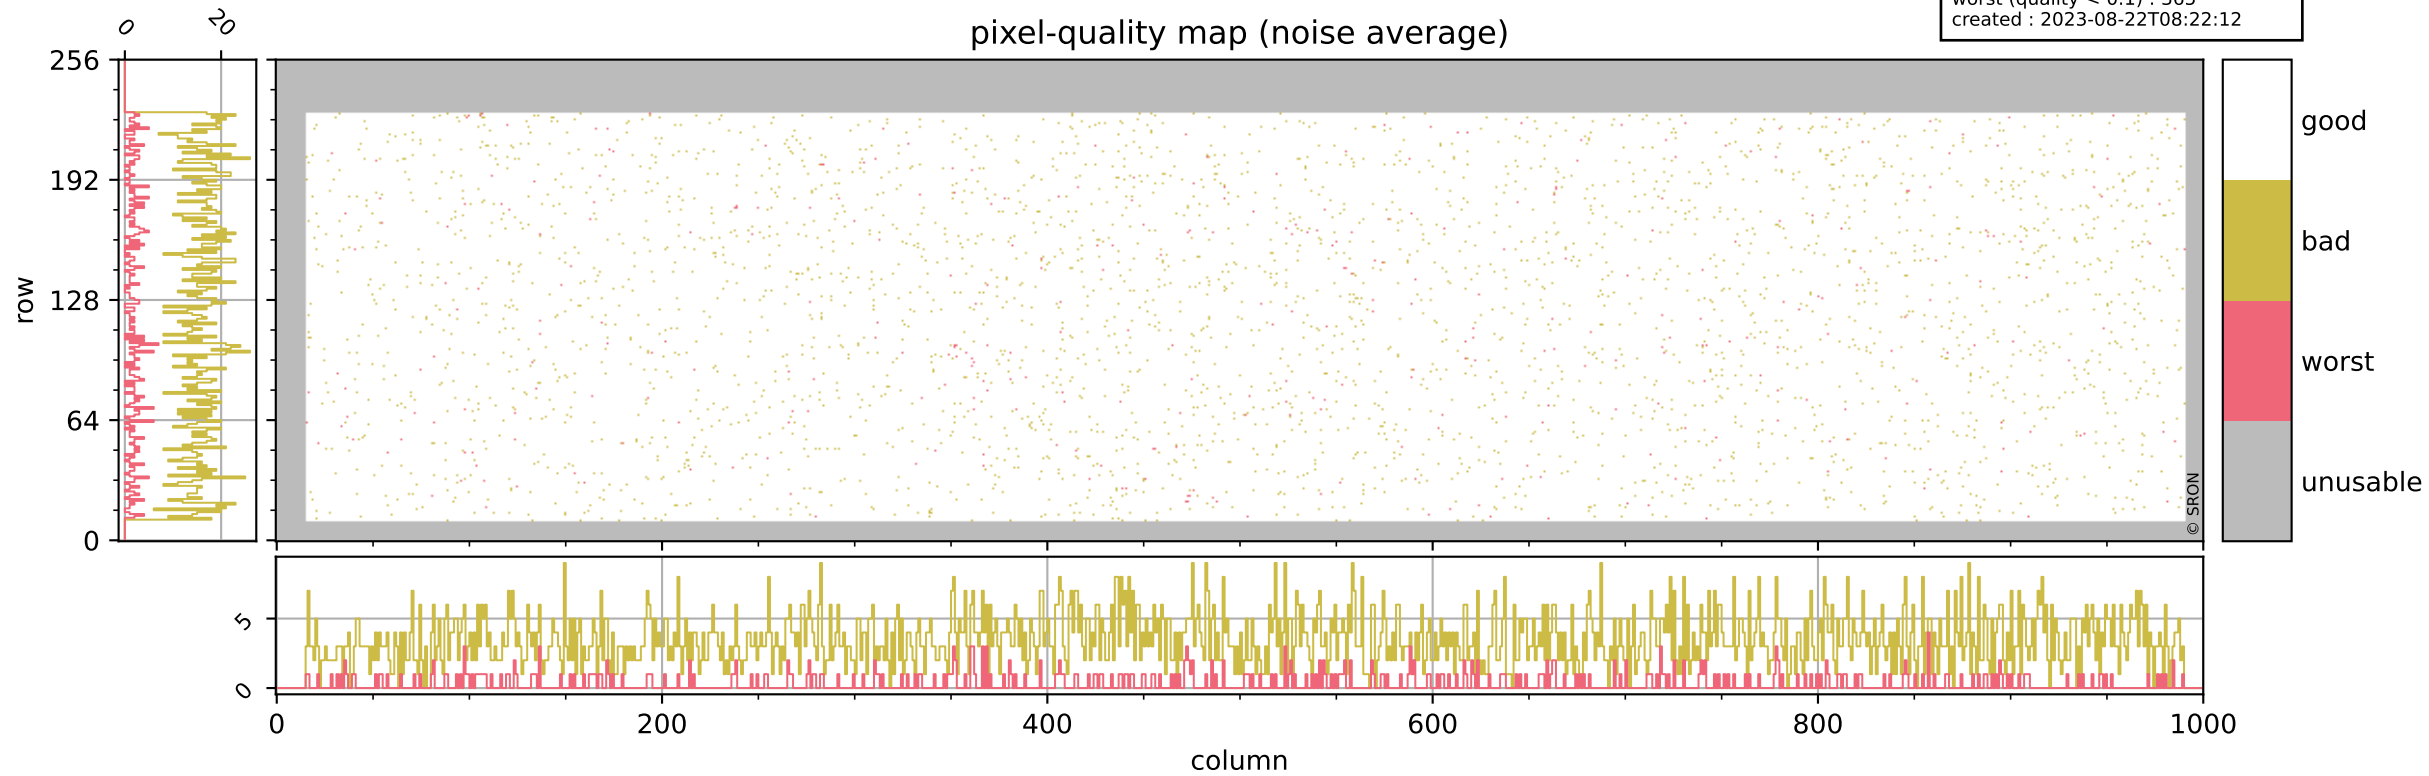

Tropomi SWIR pixel quality (official)

orbits : 18 in [18757, 18802]
coverage : 2021-05-27 / 2021-05-30
bad (quality < 0.8) : 298
worst (quality < 0.1) : 113
created : 2023-08-22T08:22:11

pixel-quality map (dark)

Tropomi SWIR pixel quality (official)

orbits : 18 in [18757, 18802]
coverage : 2021-05-27 / 2021-05-30
bad (quality < 0.8) : 3458
worst (quality < 0.1) : 365
created : 2023-08-22T08:22:12

Tropomi SWIR pixel quality (official)

orbits : 18 in [18757, 18802]
coverage : 2021-05-27 / 2021-05-30
to good : 373
good to bad : 1609
to worst : 233
created : 2023-08-22T08:22:12

total quality compared with SWIR pixel-quality CKD

Tropomi SWIR pixel quality (official)

orbits : 18 in [18757, 18802]
coverage : 2021-05-27 / 2021-05-30
created : 2023-08-22T08:22:12

Histograms of pixel-quality

Tropomi SWIR pixel quality (official) ground-tracks of Sentinel-5P

orbits : 18 in [18757, 18802]
coverage : 2021-05-27 / 2021-05-30
created : 2023-08-22T08:22:13