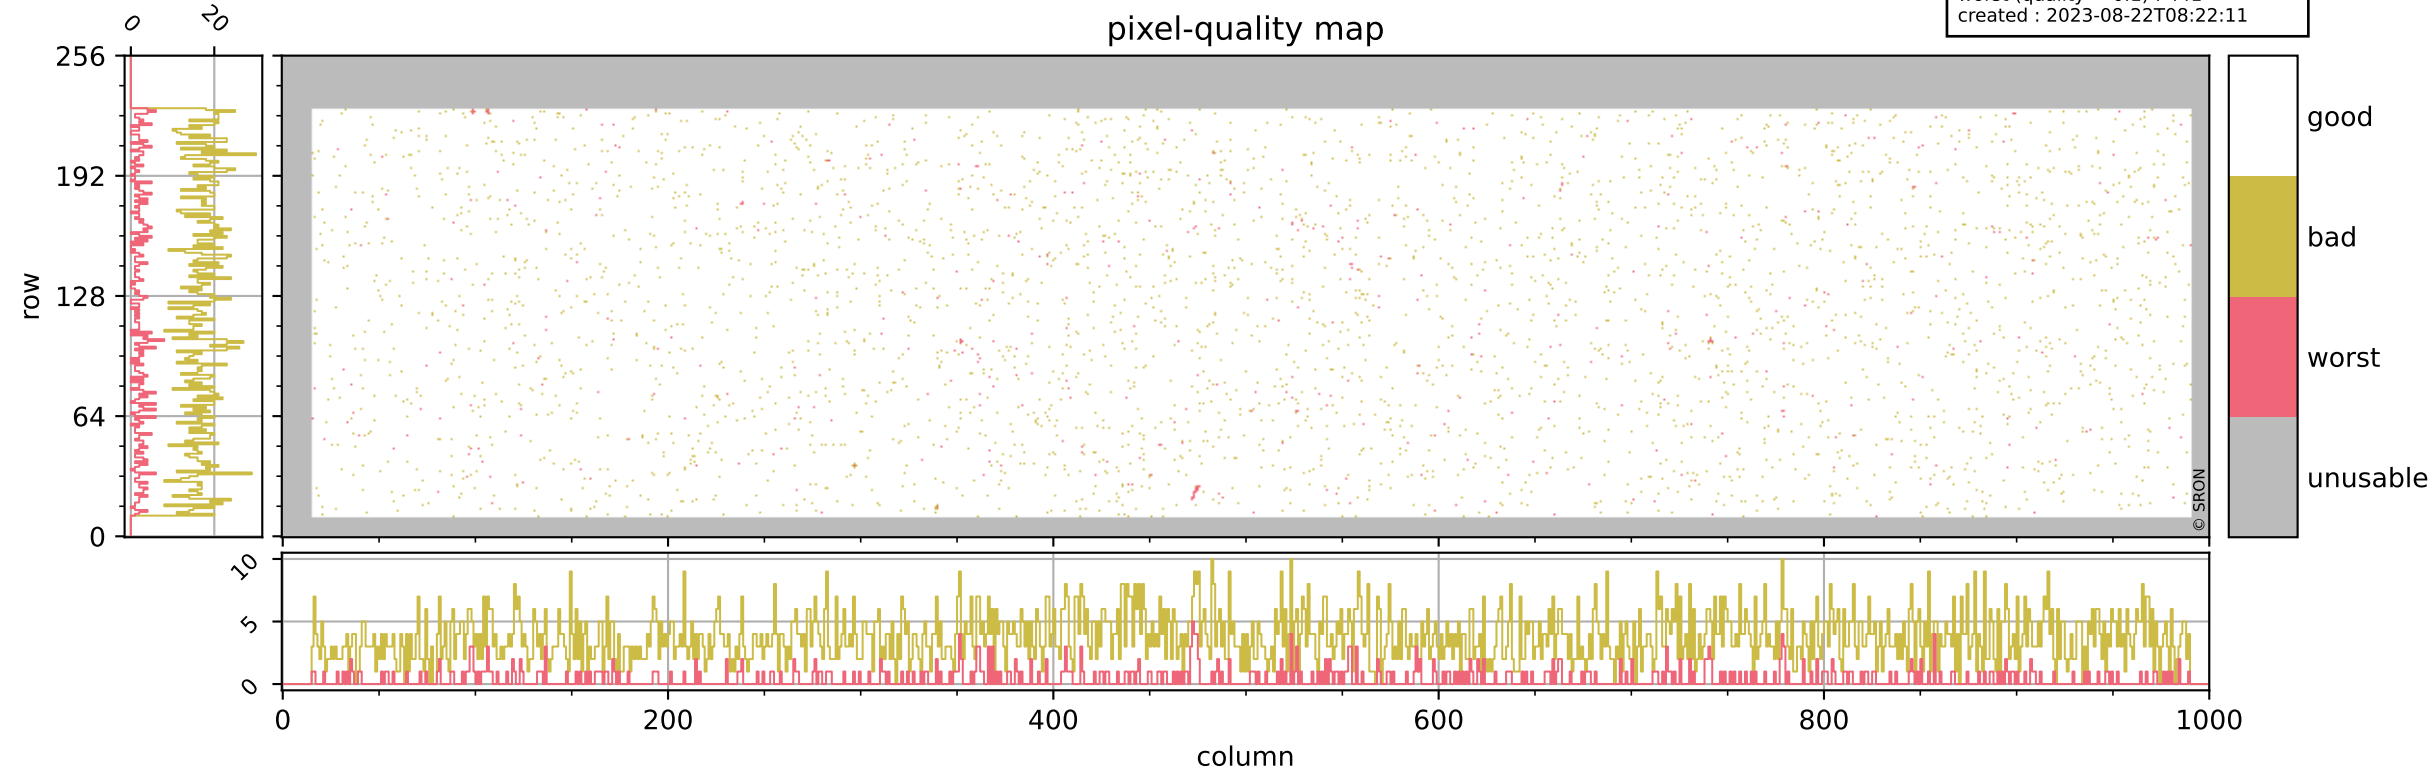

Tropomi SWIR pixel quality (official)

orbits : 18 in [18757, 18802]
coverage : 2021-05-27 / 2021-05-30
bad (quality < 0.8) : 3717
worst (quality < 0.1) : 441
created : 2023-08-22T08:22:11

pixel-quality map

Tropomi SWIR pixel quality (official)

orbits : 18 in [18757, 18802]
coverage : 2021-05-27 / 2021-05-30
bad (quality < 0.8) : 298
worst (quality < 0.1) : 113
created : 2023-08-22T08:22:11

pixel-quality map (dark)

Tropomi SWIR pixel quality (official)

orbits : 18 in [18757, 18802]
coverage : 2021-05-27 / 2021-05-30
bad (quality < 0.8) : 3458
worst (quality < 0.1) : 365
created : 2023-08-22T08:22:12

Tropomi SWIR pixel quality (official)

orbits : 18 in [18757, 18802]
coverage : 2021-05-27 / 2021-05-30
created : 2023-08-22T08:22:12

Histograms of pixel-quality

Tropomi SWIR pixel quality (official) ground-tracks of Sentinel-5P

orbits : 18 in [18757, 18802]
coverage : 2021-05-27 / 2021-05-30
created : 2023-08-22T08:22:13