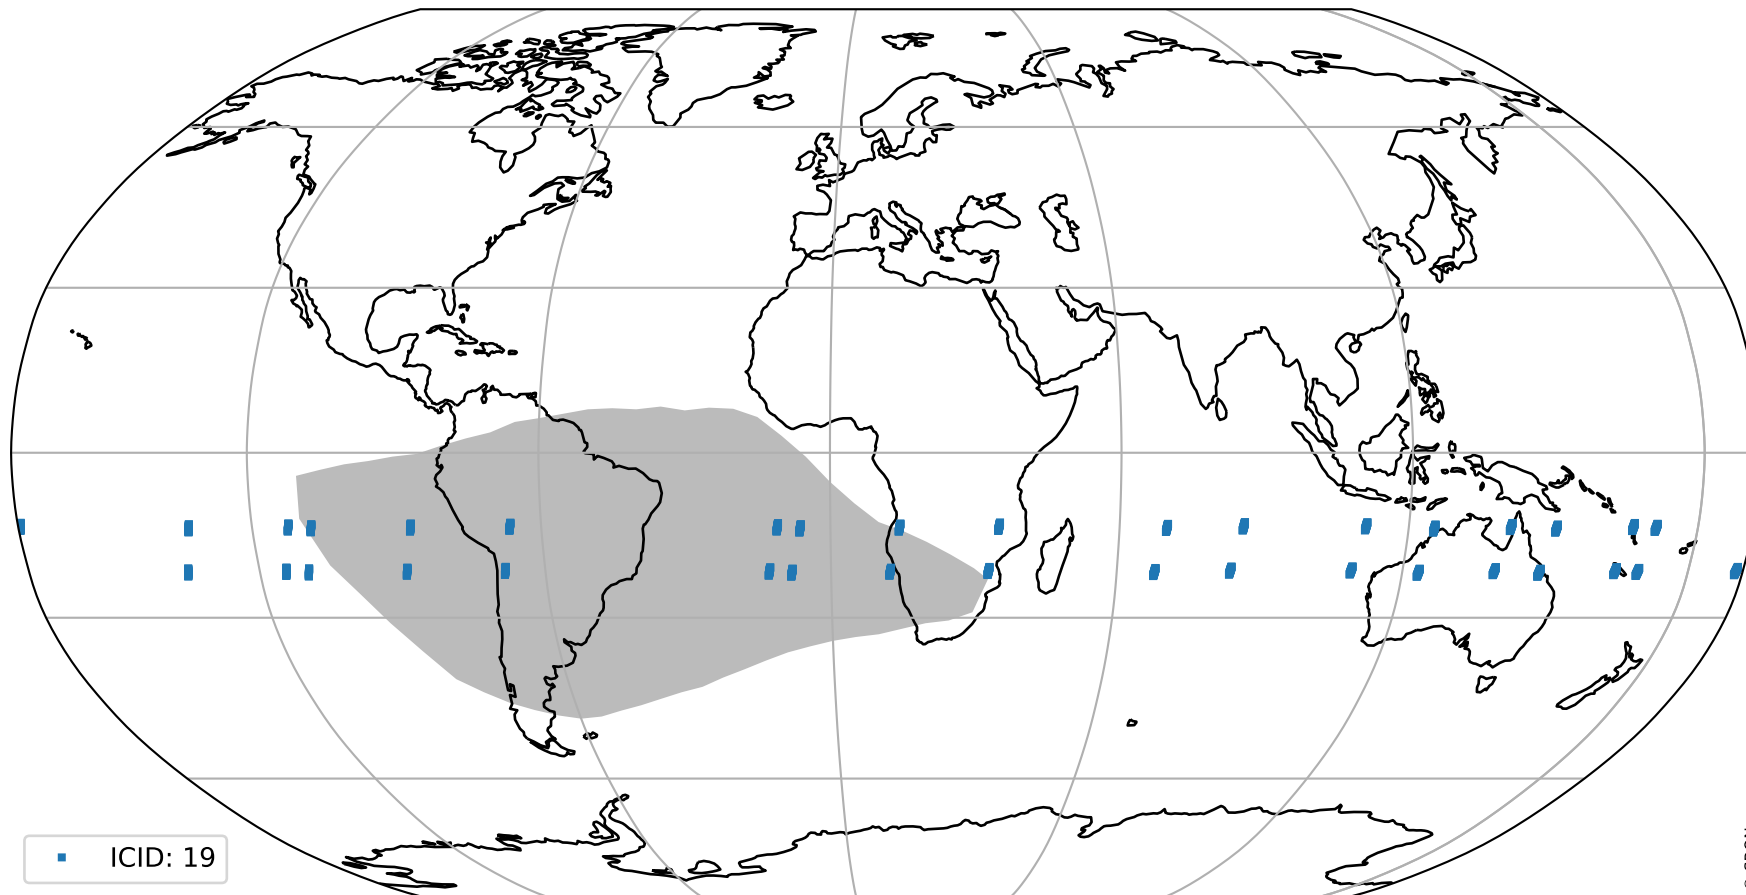

Tropomi SWIR pixel quality (official)

orbits : 18 in [18757, 18802]
coverage : 2021-05-27 / 2021-05-30
bad (quality < 0.8) : 3458
worst (quality < 0.1) : 365
created : 2023-08-22T08:22:12

Tropomi SWIR pixel quality (official)

orbits : 18 in [18757, 18802]
coverage : 2021-05-27 / 2021-05-30
to good : 373
good to bad : 1609
to worst : 233
created : 2023-08-22T08:22:12

total quality compared with SWIR pixel-quality CKD

Tropomi SWIR pixel quality (official)

orbits : 18 in [18757, 18802]
coverage : 2021-05-27 / 2021-05-30
created : 2023-08-22T08:22:12

Histograms of pixel-quality

Tropomi SWIR pixel quality (official) ground-tracks of Sentinel-5P

orbits : 18 in [18757, 18802]
coverage : 2021-05-27 / 2021-05-30
created : 2023-08-22T08:22:13

Tropomi SWIR pixel quality (official)

orbits : [2827, 18802]
coverage : 2018-04-30 / 2021-05-30
created : 2023-08-22T08:22:13

trend of pixel quality & temperatures