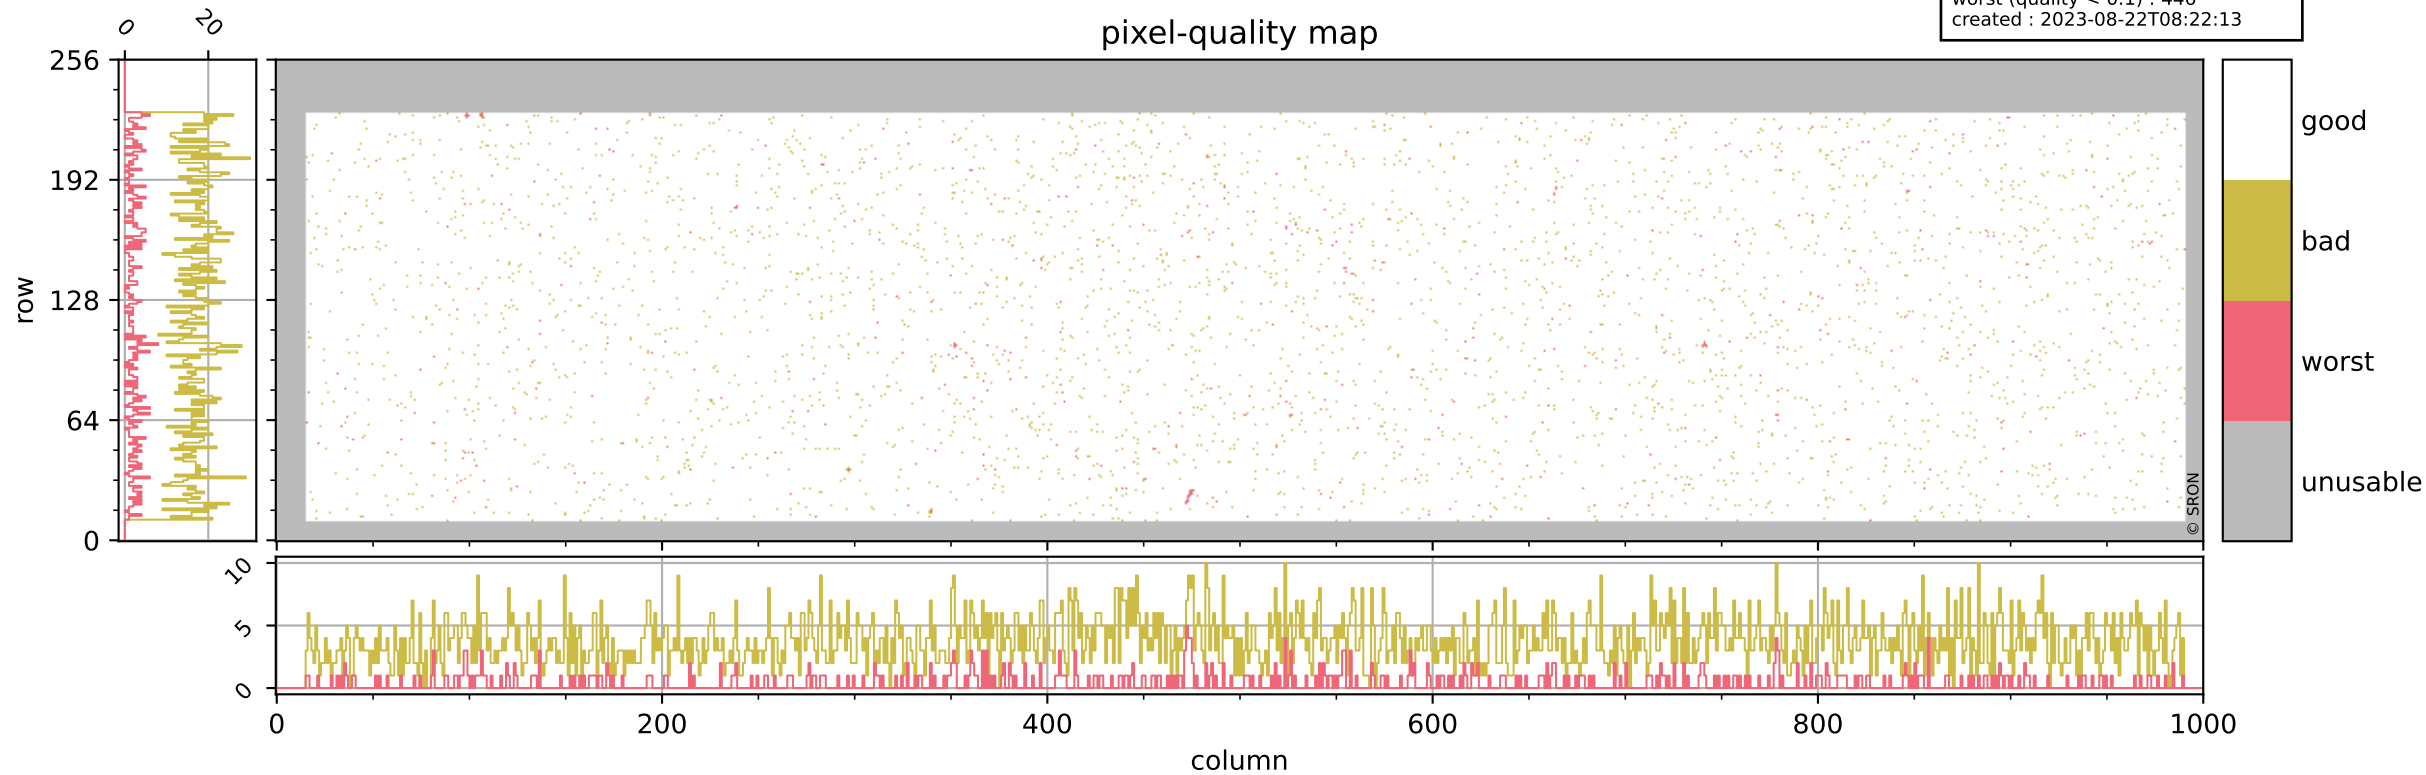

Tropomi SWIR pixel quality (official)

orbits : 19 in [18772, 18817]
coverage : 2021-05-28 / 2021-05-31
bad (quality < 0.8) : 3726
worst (quality < 0.1) : 446
created : 2023-08-22T08:22:13

pixel-quality map

Tropomi SWIR pixel quality (official)

orbits : 19 in [18772, 18817]
coverage : 2021-05-28 / 2021-05-31
bad (quality < 0.8) : 295
worst (quality < 0.1) : 113
created : 2023-08-22T08:22:14

Tropomi SWIR pixel quality (official)

orbits : 19 in [18772, 18817]
coverage : 2021-05-28 / 2021-05-31
bad (quality < 0.8) : 3468
worst (quality < 0.1) : 370
created : 2023-08-22T08:22:14

Tropomi SWIR pixel quality (official)

orbits : 19 in [18772, 18817]
coverage : 2021-05-28 / 2021-05-31
to good : 367
good to bad : 1606
to worst : 238
created : 2023-08-22T08:22:14

Tropomi SWIR pixel quality (official) ground-tracks of Sentinel-5P

orbits : 19 in [18772, 18817]
coverage : 2021-05-28 / 2021-05-31
created : 2023-08-22T08:22:15

Tropomi SWIR pixel quality (official)

orbits : [2827, 18817]
coverage : 2018-04-30 / 2021-05-31
created : 2023-08-22T08:22:15