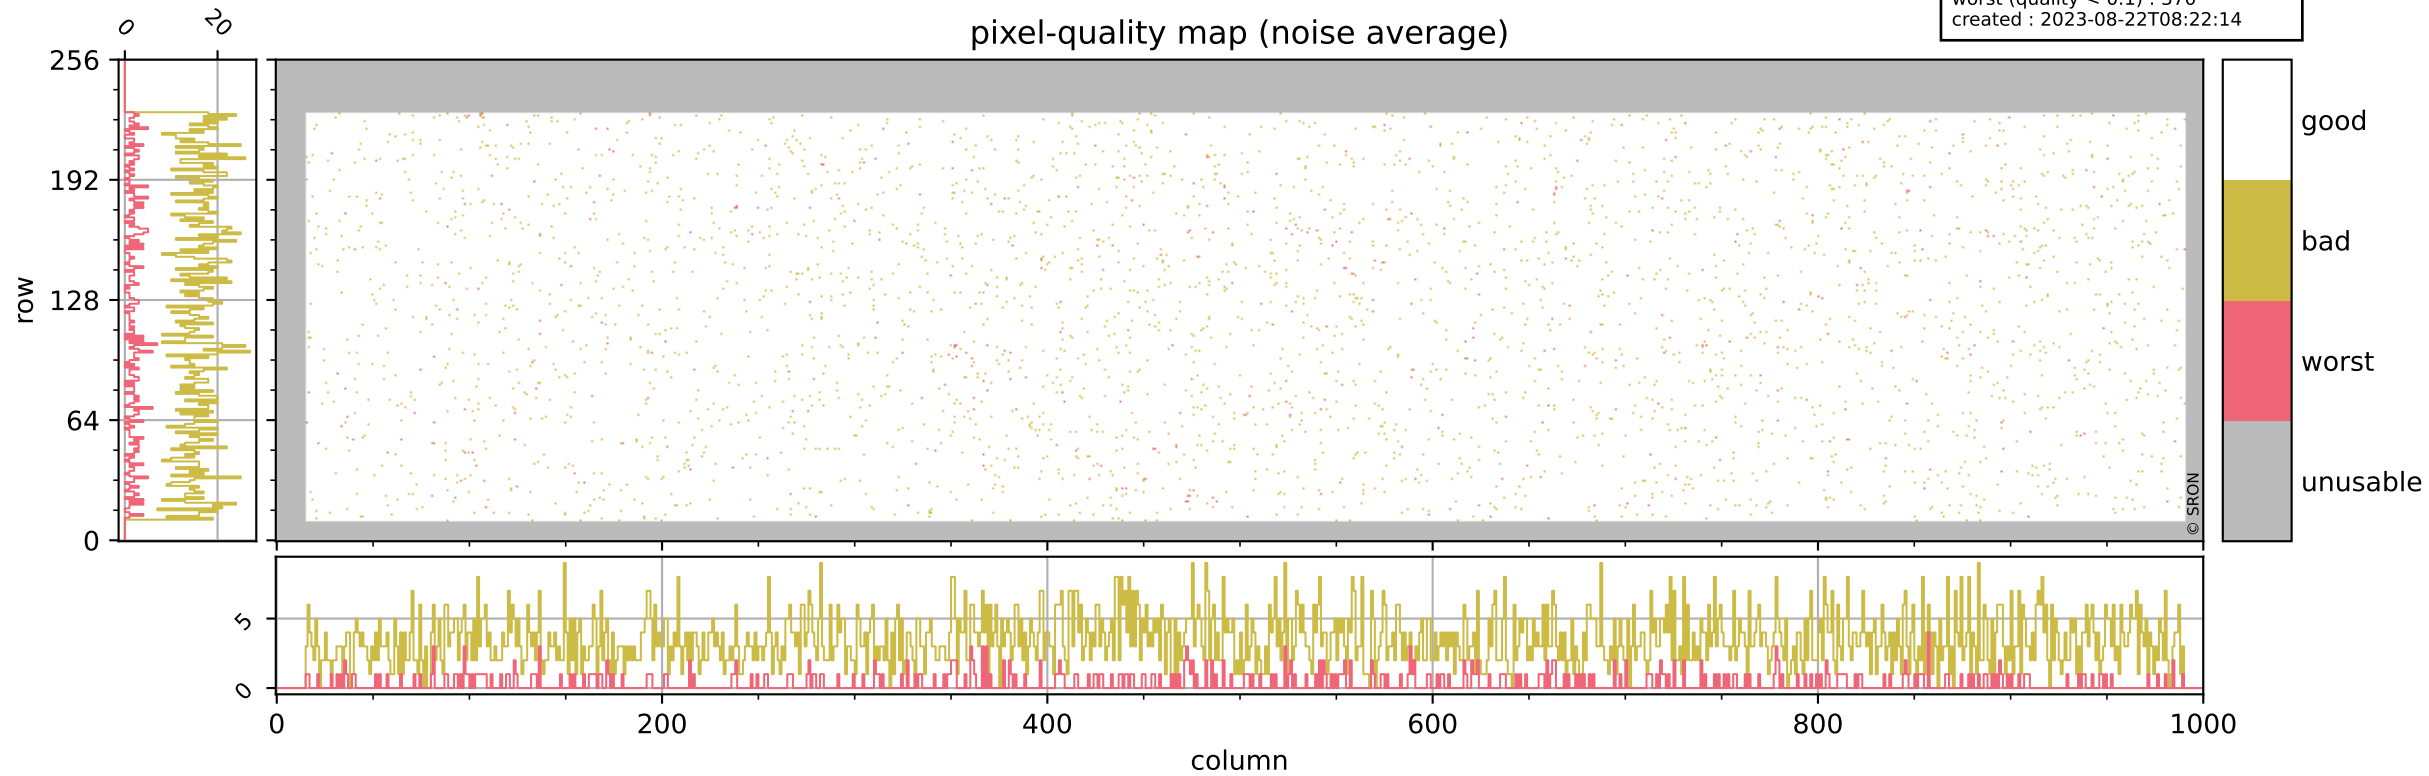

Tropomi SWIR pixel quality (official)

orbits : 19 in [18772, 18817]
coverage : 2021-05-28 / 2021-05-31
bad (quality < 0.8) : 3726
worst (quality < 0.1) : 446
created : 2023-08-22T08:22:13

pixel-quality map

Tropomi SWIR pixel quality (official)

orbits : 19 in [18772, 18817]
coverage : 2021-05-28 / 2021-05-31
bad (quality < 0.8) : 295
worst (quality < 0.1) : 113
created : 2023-08-22T08:22:14

Tropomi SWIR pixel quality (official)

orbits : 19 in [18772, 18817]
coverage : 2021-05-28 / 2021-05-31
bad (quality < 0.8) : 3468
worst (quality < 0.1) : 370
created : 2023-08-22T08:22:14

Tropomi SWIR pixel quality (official)

orbits : 19 in [18772, 18817]
coverage : 2021-05-28 / 2021-05-31
to good : 367
good to bad : 1606
to worst : 238
created : 2023-08-22T08:22:14

Tropomi SWIR pixel quality (official) ground-tracks of Sentinel-5P

orbits : 19 in [18772, 18817]
coverage : 2021-05-28 / 2021-05-31
created : 2023-08-22T08:22:15

Tropomi SWIR pixel quality (official)

orbits : [2827, 18817]
coverage : 2018-04-30 / 2021-05-31
created : 2023-08-22T08:22:15