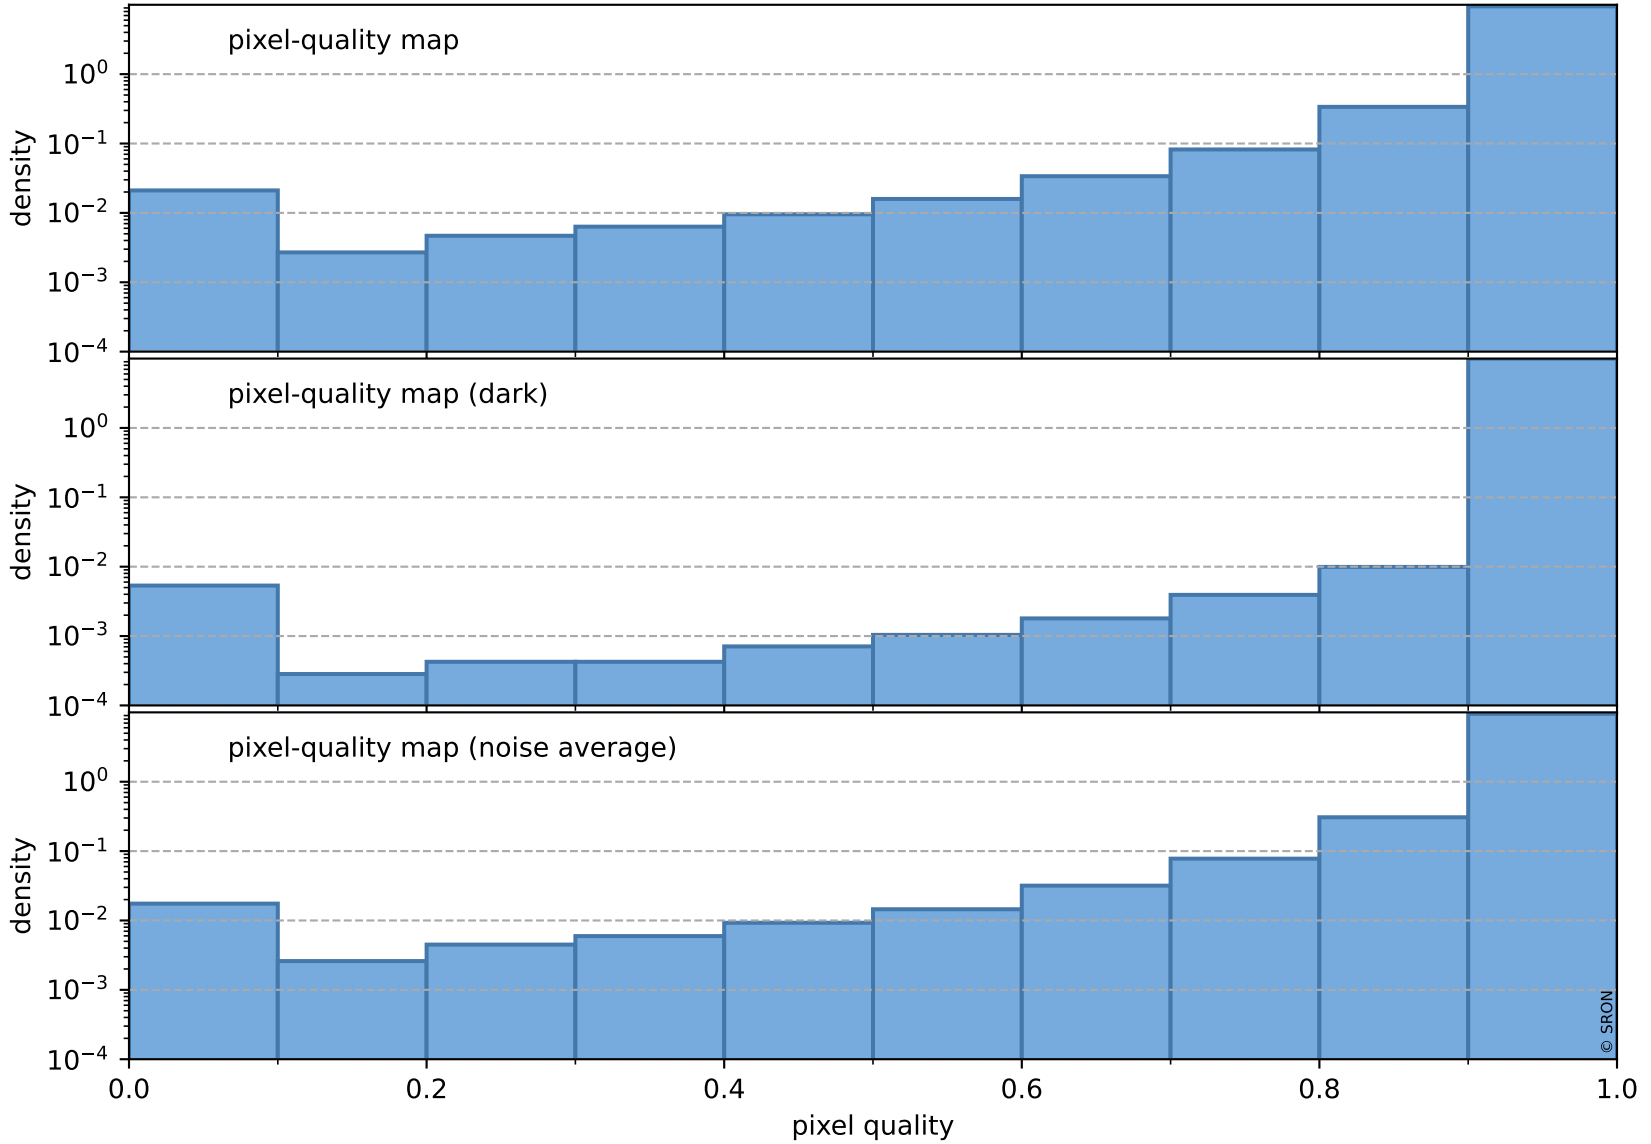

orbits : 19 in [18772, 18817]
coverage : 2021-05-28 / 2021-05-31
bad (quality < 0.8) : 3468
worst (quality < 0.1) : 370
created : 2023-08-22T08:22:14

Tropomi SWIR pixel quality (official)

orbits : 19 in [18772, 18817]
coverage : 2021-05-28 / 2021-05-31
to good : 367
good to bad : 1606
to worst : 238
created : 2023-08-22T08:22:14

total quality compared with SWIR pixel-quality CKD

Tropomi SWIR pixel quality (official)

orbits : 19 in [18772, 18817]
coverage : 2021-05-28 / 2021-05-31
created : 2023-08-22T08:22:14

Histograms of pixel-quality

Tropomi SWIR pixel quality (official) ground-tracks of Sentinel-5P

orbits : 19 in [18772, 18817]
coverage : 2021-05-28 / 2021-05-31
created : 2023-08-22T08:22:15

Tropomi SWIR pixel quality (official)

orbits : [2827, 18817]
coverage : 2018-04-30 / 2021-05-31
created : 2023-08-22T08:22:15