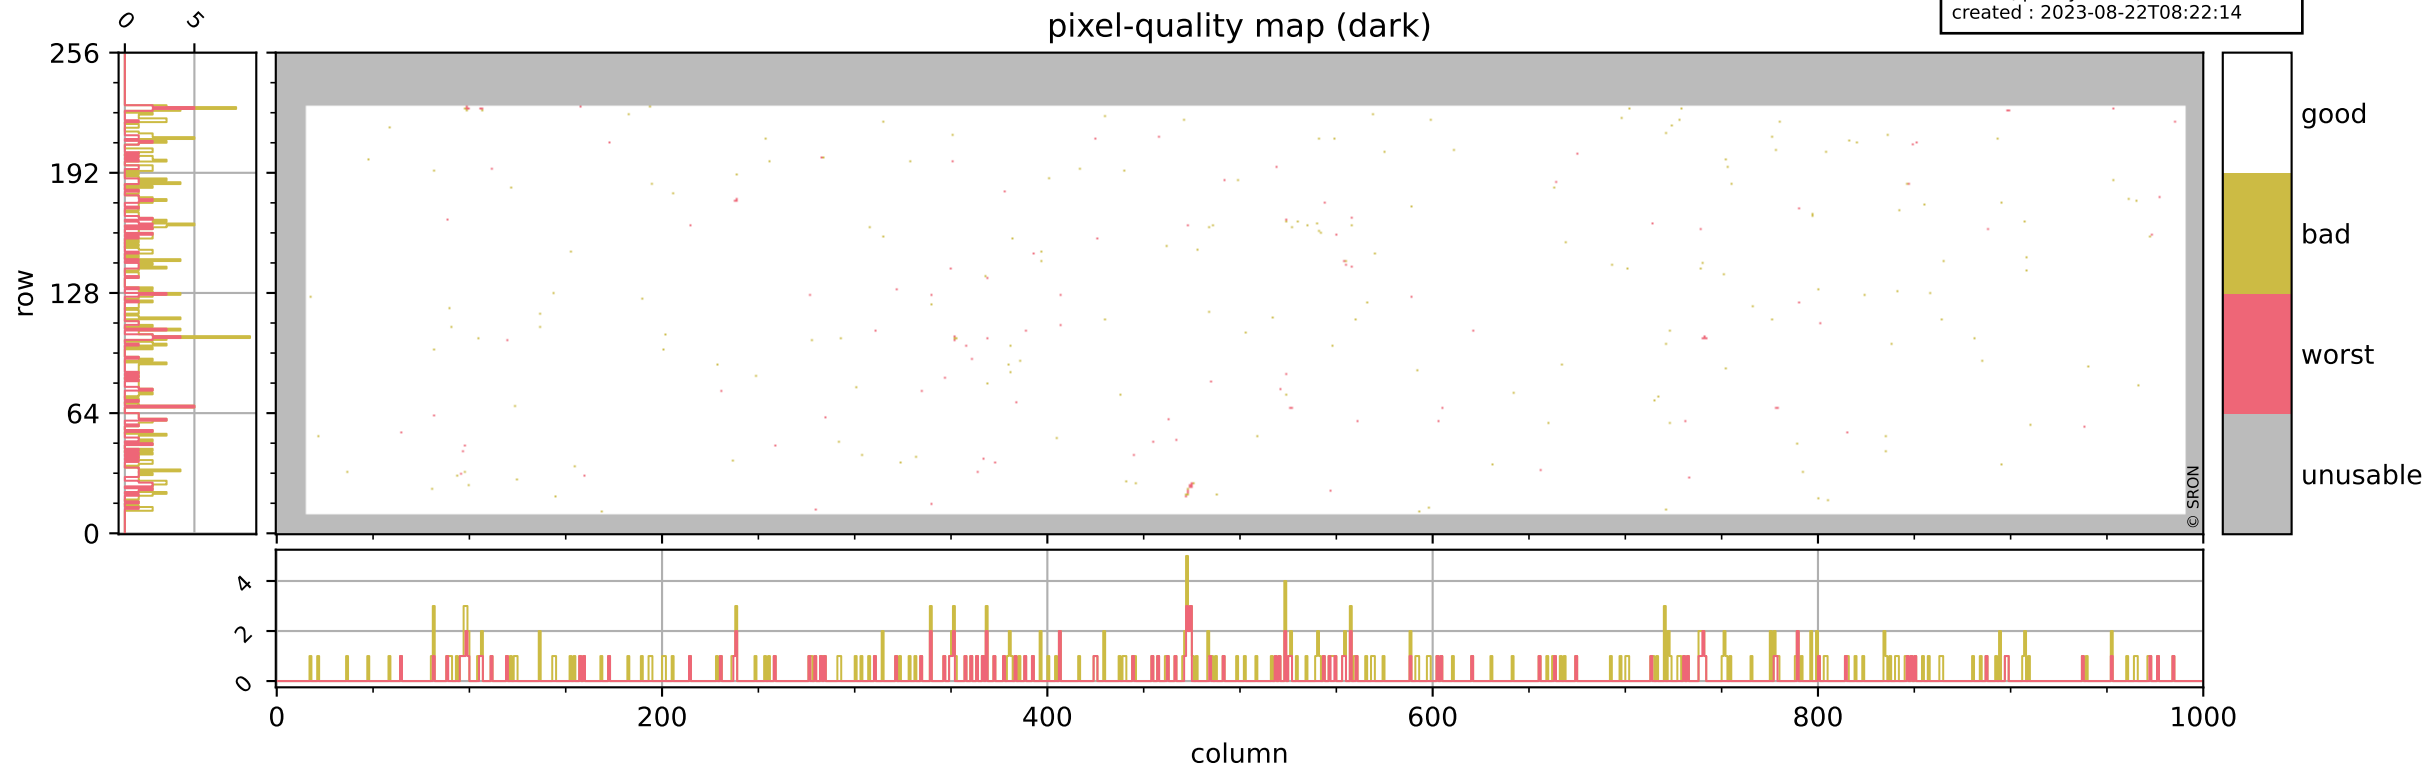

Tropomi SWIR pixel quality (official)

orbits : 19 in [18772, 18817]
coverage : 2021-05-28 / 2021-05-31
bad (quality < 0.8) : 3726
worst (quality < 0.1) : 446
created : 2023-08-22T08:22:13

pixel-quality map

Tropomi SWIR pixel quality (official)

orbits : 19 in [18772, 18817]
coverage : 2021-05-28 / 2021-05-31
bad (quality < 0.8) : 295
worst (quality < 0.1) : 113
created : 2023-08-22T08:22:14

Tropomi SWIR pixel quality (official)

orbits : 19 in [18772, 18817]
coverage : 2021-05-28 / 2021-05-31
bad (quality < 0.8) : 3468
worst (quality < 0.1) : 370
created : 2023-08-22T08:22:14

Tropomi SWIR pixel quality (official)

orbits : 19 in [18772, 18817]
coverage : 2021-05-28 / 2021-05-31
to good : 367
good to bad : 1606
to worst : 238
created : 2023-08-22T08:22:14

Tropomi SWIR pixel quality (official) ground-tracks of Sentinel-5P

orbits : 19 in [18772, 18817]
coverage : 2021-05-28 / 2021-05-31
created : 2023-08-22T08:22:15

Tropomi SWIR pixel quality (official)

orbits : [2827, 18817]
coverage : 2018-04-30 / 2021-05-31
created : 2023-08-22T08:22:15