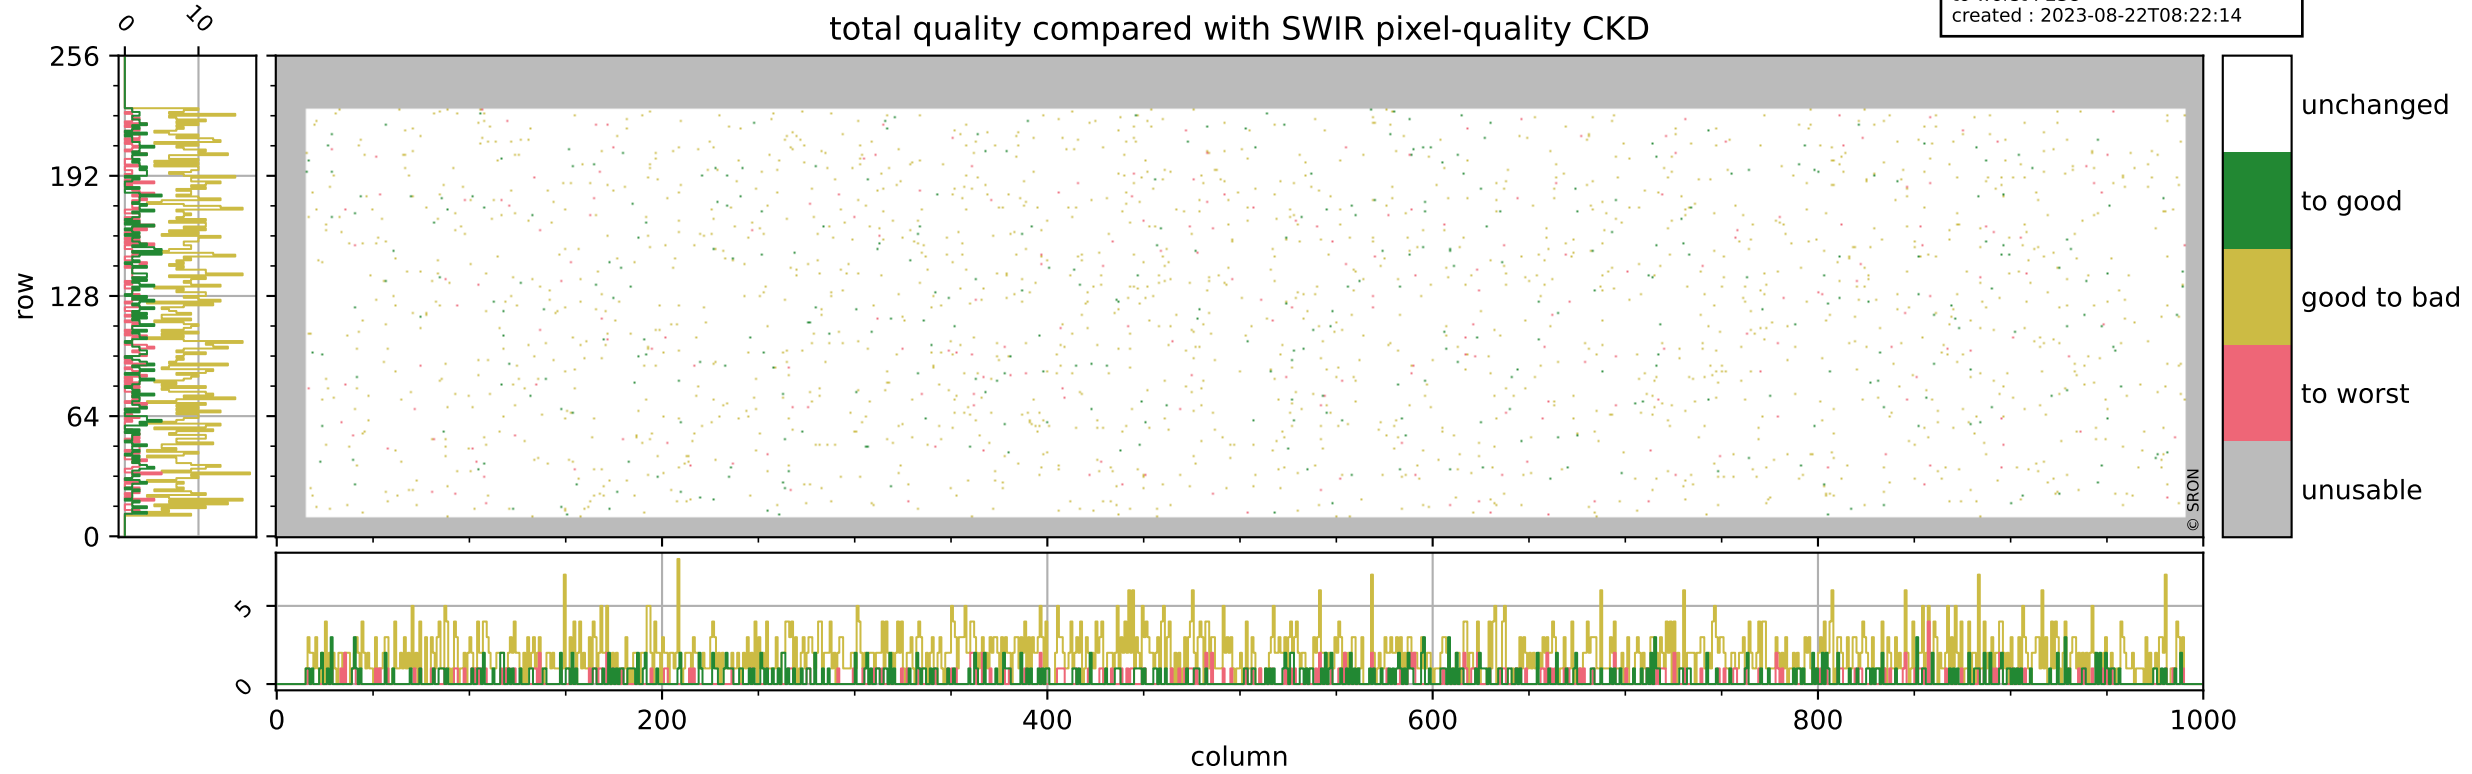

Tropomi SWIR pixel quality (official)

orbits : 19 in [18772, 18817]
coverage : 2021-05-28 / 2021-05-31
bad (quality < 0.8) : 295
worst (quality < 0.1) : 113
created : 2023-08-22T08:22:14

Tropomi SWIR pixel quality (official)

orbits : 19 in [18772, 18817]
coverage : 2021-05-28 / 2021-05-31
bad (quality < 0.8) : 3468
worst (quality < 0.1) : 370
created : 2023-08-22T08:22:14

Tropomi SWIR pixel quality (official)

orbits : 19 in [18772, 18817]
coverage : 2021-05-28 / 2021-05-31
to good : 367
good to bad : 1606
to worst : 238
created : 2023-08-22T08:22:14

total quality compared with SWIR pixel-quality CKD

Tropomi SWIR pixel quality (official)

orbits : 19 in [18772, 18817]
coverage : 2021-05-28 / 2021-05-31
created : 2023-08-22T08:22:14

Histograms of pixel-quality

Tropomi SWIR pixel quality (official) ground-tracks of Sentinel-5P

orbits : 19 in [18772, 18817]
coverage : 2021-05-28 / 2021-05-31
created : 2023-08-22T08:22:15

Tropomi SWIR pixel quality (official)

orbits : [2827, 18817]
coverage : 2018-04-30 / 2021-05-31
created : 2023-08-22T08:22:15