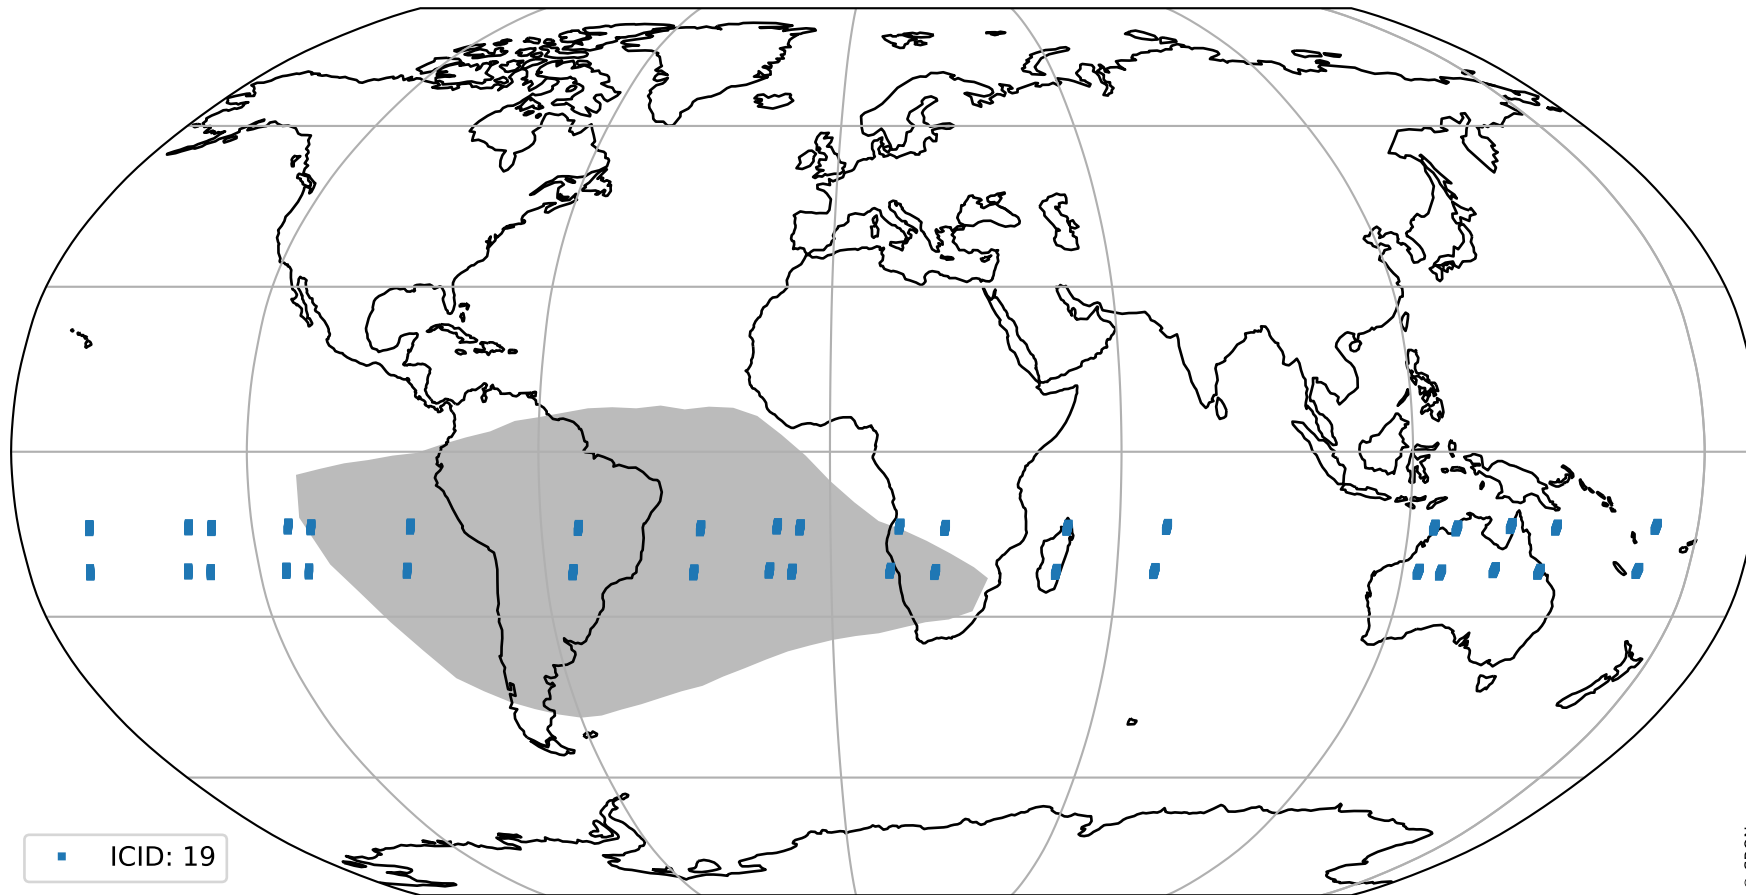

orbits : 19 in [18772, 18817]
coverage : 2021-05-28 / 2021-05-31
bad (quality < 0.8) : 3468
worst (quality < 0.1) : 370
created : 2023-08-22T08:22:14

Tropomi SWIR pixel quality (official)

orbits : 19 in [18772, 18817]
coverage : 2021-05-28 / 2021-05-31
to good : 367
good to bad : 1606
to worst : 238
created : 2023-08-22T08:22:14

total quality compared with SWIR pixel-quality CKD

Tropomi SWIR pixel quality (official)

orbits : 19 in [18772, 18817]
coverage : 2021-05-28 / 2021-05-31
created : 2023-08-22T08:22:14

Histograms of pixel-quality

Tropomi SWIR pixel quality (official) ground-tracks of Sentinel-5P

orbits : 19 in [18772, 18817]
coverage : 2021-05-28 / 2021-05-31
created : 2023-08-22T08:22:15

Tropomi SWIR pixel quality (official)

orbits : [2827, 18817]
coverage : 2018-04-30 / 2021-05-31
created : 2023-08-22T08:22:15