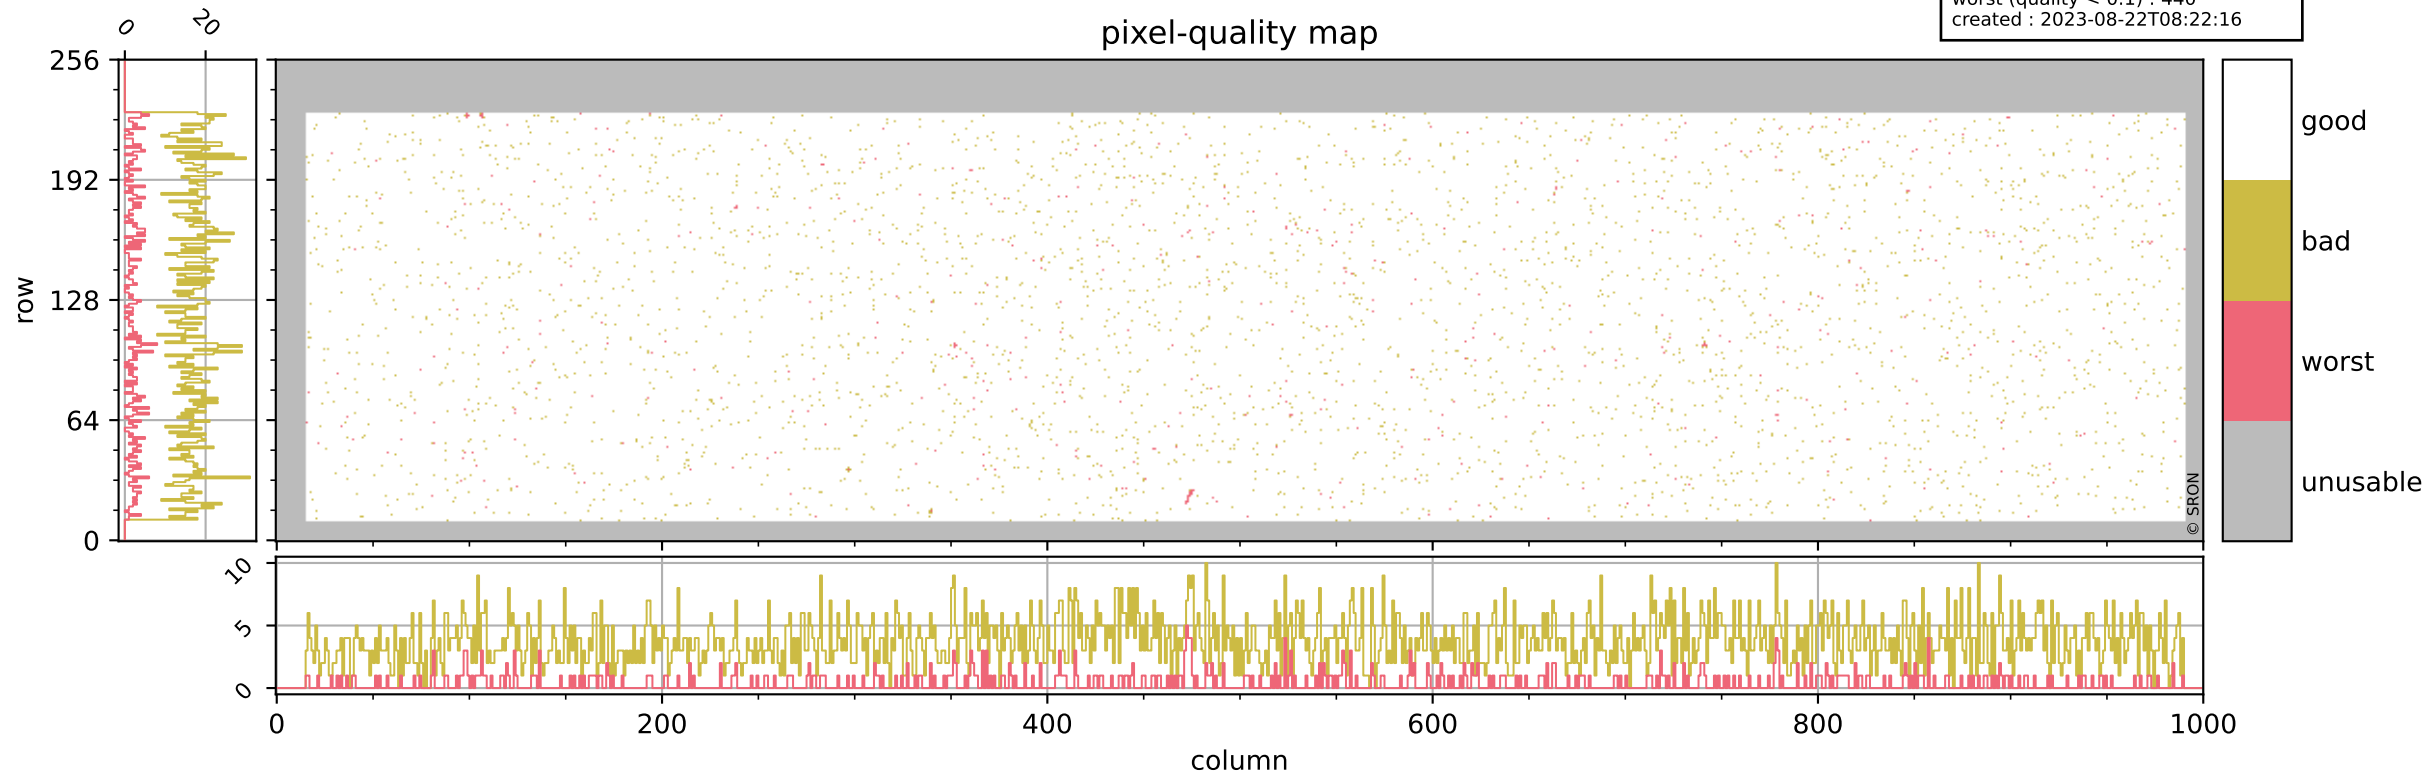

# Tropomi SWIR pixel quality (official)

orbits : 19 in [18787, 18832]  
coverage : 2021-05-29 / 2021-06-01  
bad (quality < 0.8) : 3701  
worst (quality < 0.1) : 440  
created : 2023-08-22T08:22:16

## pixel-quality map

# Tropomi SWIR pixel quality (official)

orbits : 19 in [18787, 18832]  
coverage : 2021-05-29 / 2021-06-01  
bad (quality < 0.8) : 297  
worst (quality < 0.1) : 116  
created : 2023-08-22T08:22:16

# Tropomi SWIR pixel quality (official)

orbits : 19 in [18787, 18832]  
coverage : 2021-05-29 / 2021-06-01  
bad (quality < 0.8) : 3440  
worst (quality < 0.1) : 364  
created : 2023-08-22T08:22:16