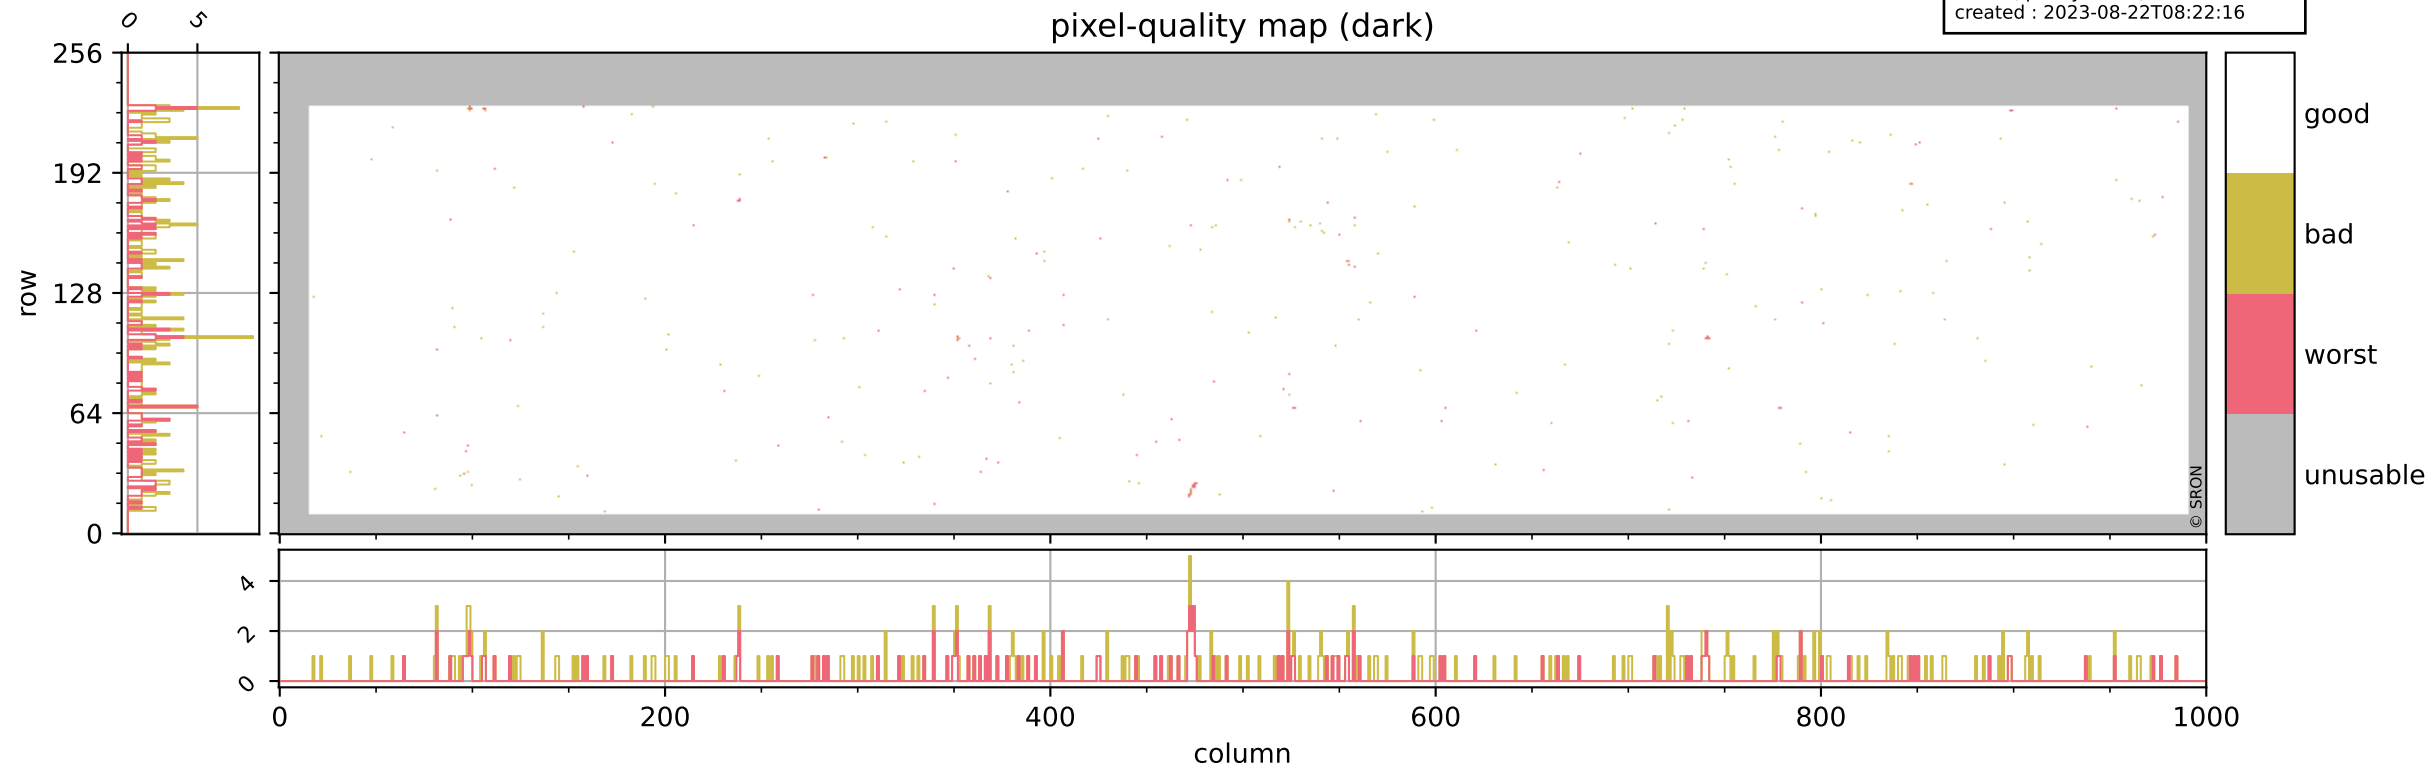

# Tropomi SWIR pixel quality (official)

orbits : 19 in [18787, 18832]  
coverage : 2021-05-29 / 2021-06-01  
bad (quality < 0.8) : 3701  
worst (quality < 0.1) : 440  
created : 2023-08-22T08:22:16

## pixel-quality map

# Tropomi SWIR pixel quality (official)

orbits : 19 in [18787, 18832]  
coverage : 2021-05-29 / 2021-06-01  
bad (quality < 0.8) : 297  
worst (quality < 0.1) : 116  
created : 2023-08-22T08:22:16

# Tropomi SWIR pixel quality (official)

orbits : 19 in [18787, 18832]  
coverage : 2021-05-29 / 2021-06-01  
bad (quality < 0.8) : 3440  
worst (quality < 0.1) : 364  
created : 2023-08-22T08:22:16