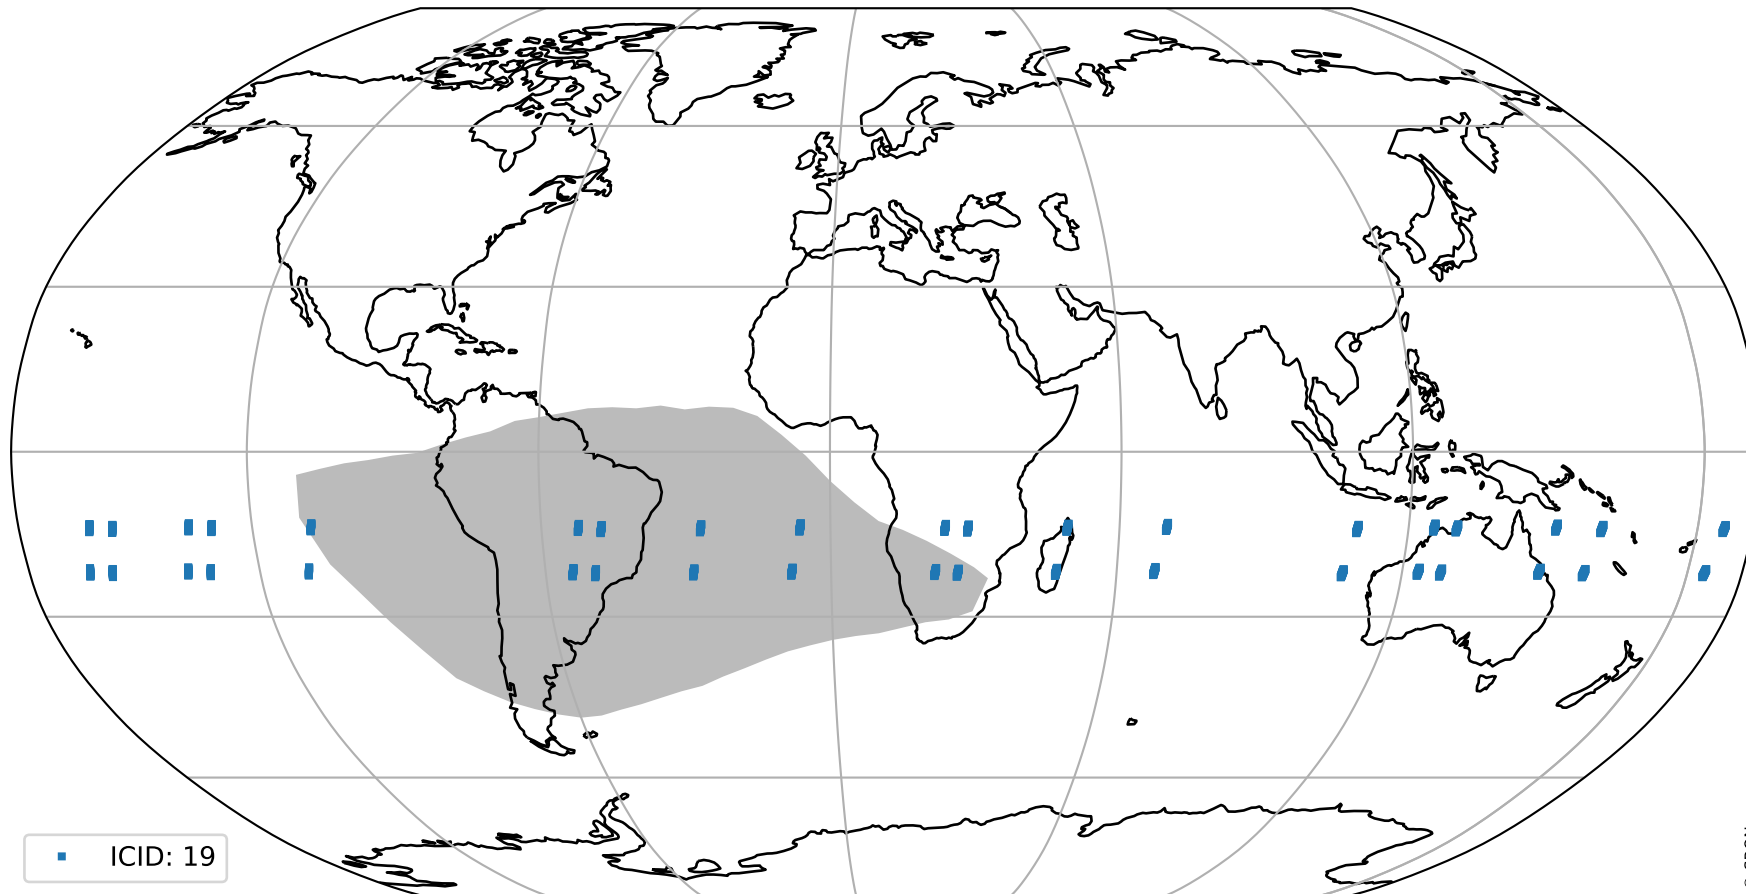

# Tropomi SWIR pixel quality (official)

orbits : 19 in [18787, 18832]  
coverage : 2021-05-29 / 2021-06-01  
created : 2023-08-22T08:22:17

## Histograms of pixel-quality

# Tropomi SWIR pixel quality (official) ground-tracks of Sentinel-5P

orbits : 19 in [18787, 18832]  
coverage : 2021-05-29 / 2021-06-01  
created : 2023-08-22T08:22:17