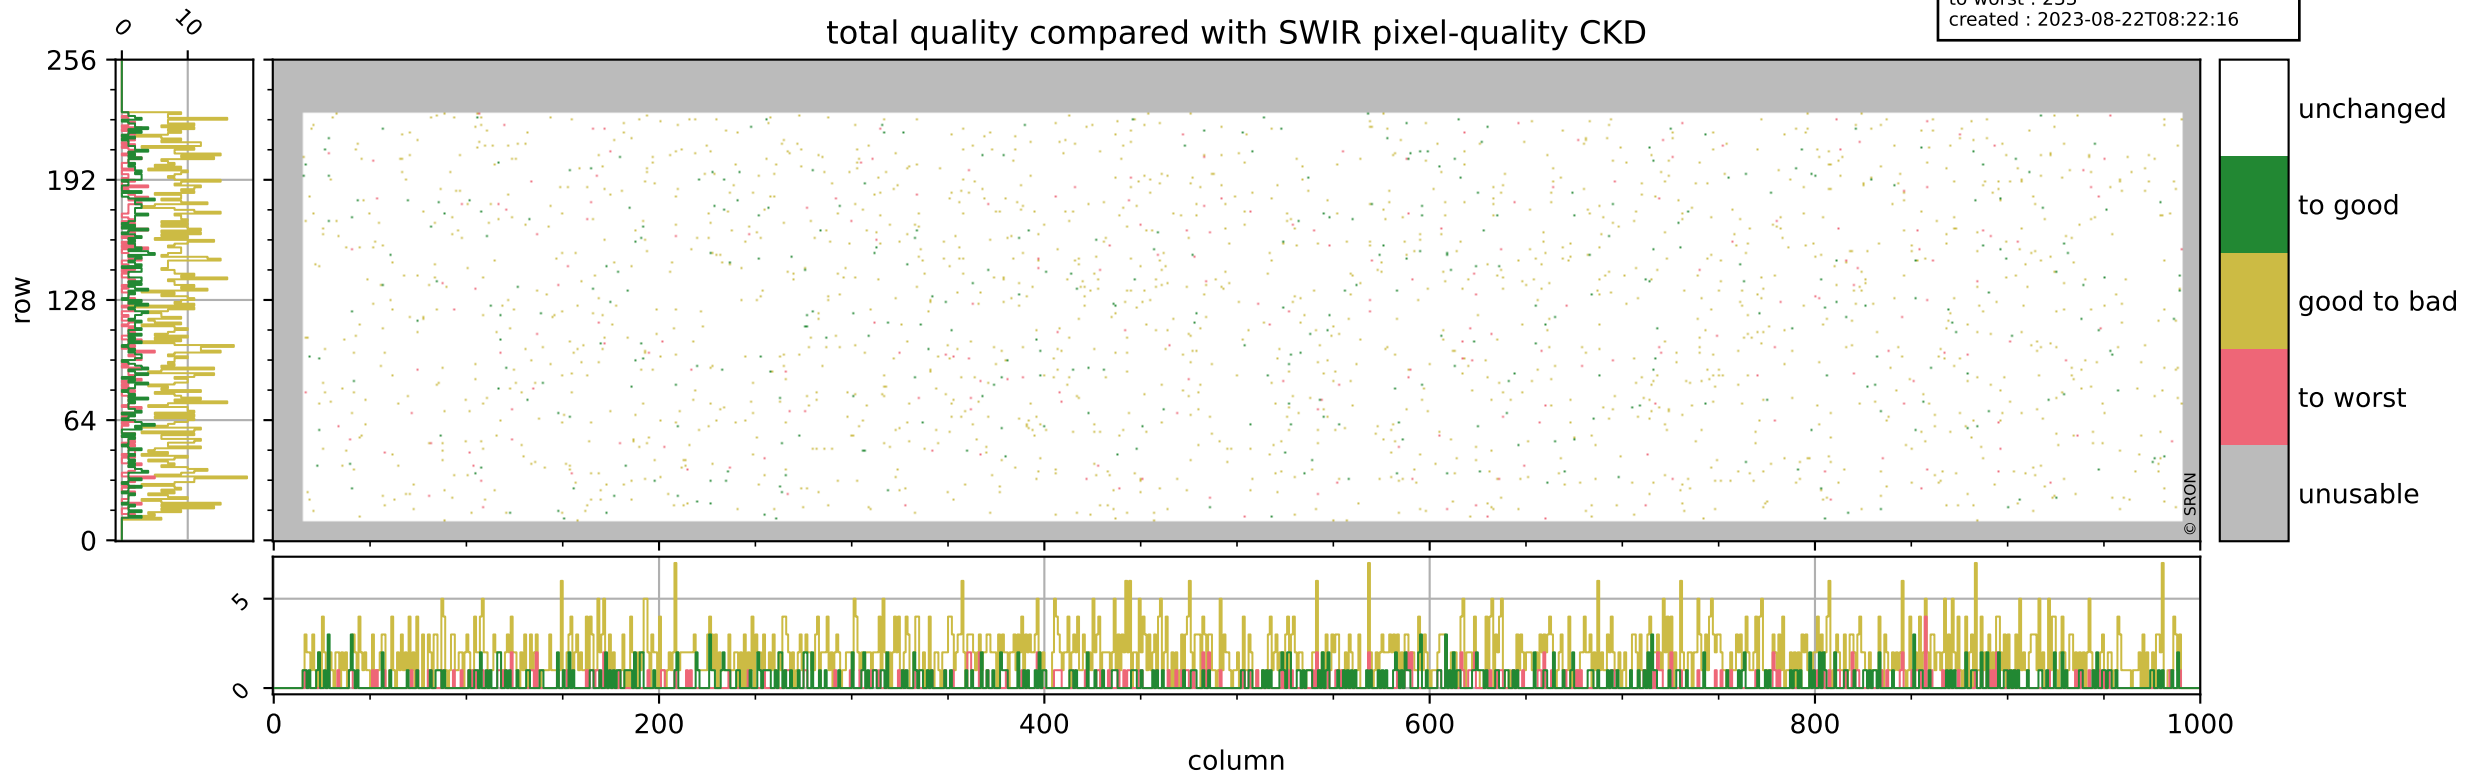

# Tropomi SWIR pixel quality (official)

orbits : 19 in [18787, 18832]  
coverage : 2021-05-29 / 2021-06-01  
bad (quality < 0.8) : 297  
worst (quality < 0.1) : 116  
created : 2023-08-22T08:22:16

# Tropomi SWIR pixel quality (official)

orbits : 19 in [18787, 18832]  
coverage : 2021-05-29 / 2021-06-01  
bad (quality < 0.8) : 3440  
worst (quality < 0.1) : 364  
created : 2023-08-22T08:22:16

# Tropomi SWIR pixel quality (official)

orbits : 19 in [18787, 18832]  
coverage : 2021-05-29 / 2021-06-01  
to good : 373  
good to bad : 1588  
to worst : 233  
created : 2023-08-22T08:22:16

## total quality compared with SWIR pixel-quality CKD