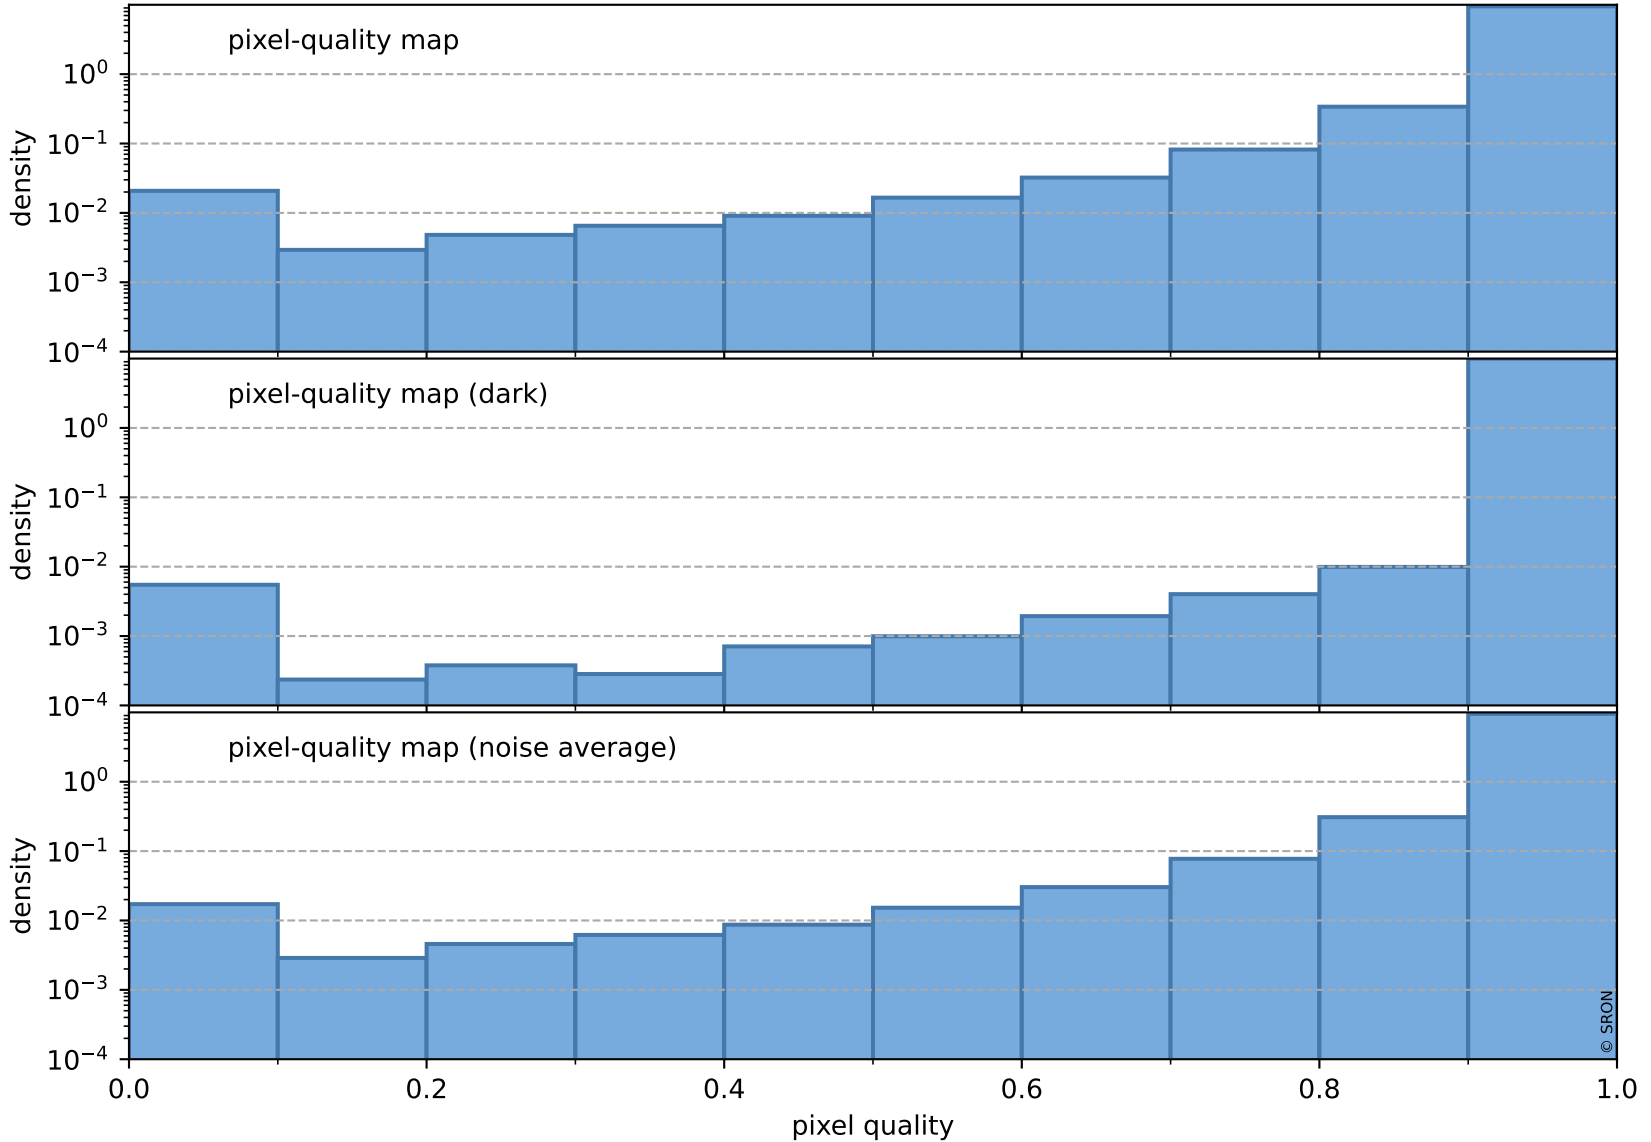

Tropomi SWIR pixel quality (official)

orbits : 19 in [18787, 18832]
coverage : 2021-05-29 / 2021-06-01
created : 2023-08-22T08:22:17

Histograms of pixel-quality