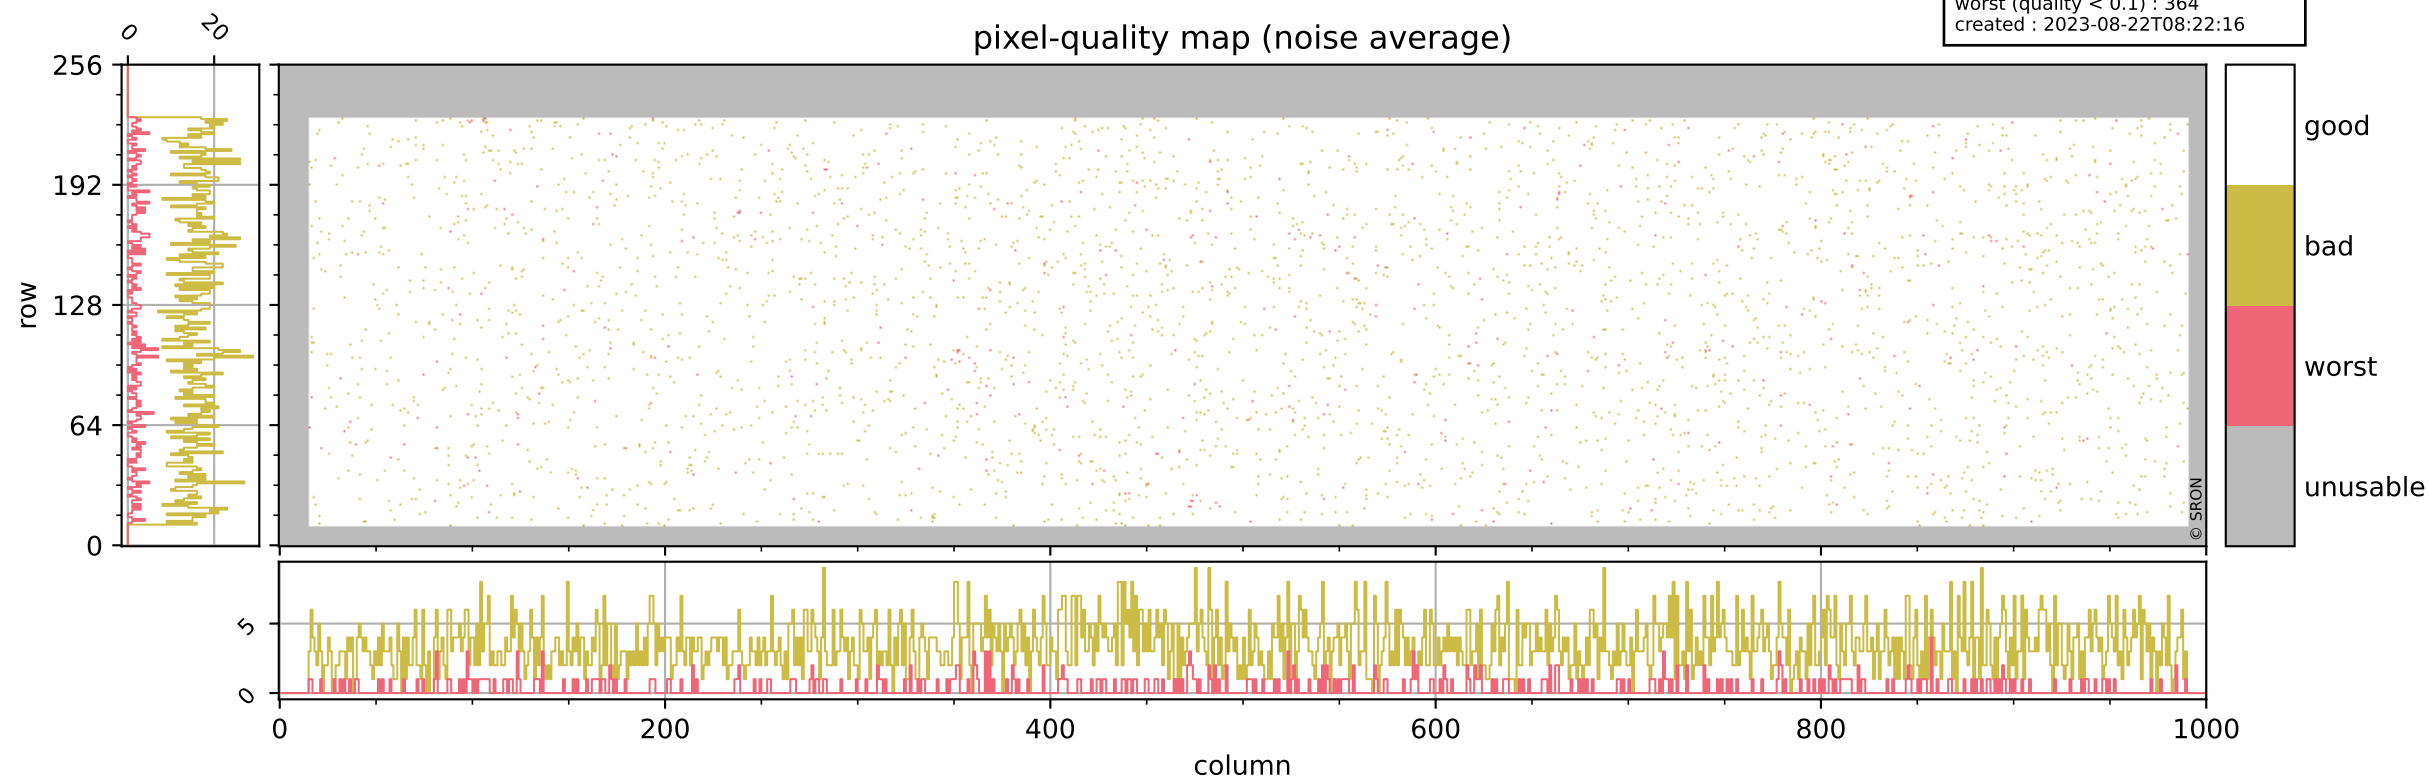

# Tropomi SWIR pixel quality (official)

orbits : 19 in [18787, 18832]  
coverage : 2021-05-29 / 2021-06-01  
bad (quality < 0.8) : 3701  
worst (quality < 0.1) : 440  
created : 2023-08-22T08:22:16

## pixel-quality map

# Tropomi SWIR pixel quality (official)

orbits : 19 in [18787, 18832]  
coverage : 2021-05-29 / 2021-06-01  
bad (quality < 0.8) : 297  
worst (quality < 0.1) : 116  
created : 2023-08-22T08:22:16

# Tropomi SWIR pixel quality (official)

orbits : 19 in [18787, 18832]  
coverage : 2021-05-29 / 2021-06-01  
bad (quality < 0.8) : 3440  
worst (quality < 0.1) : 364  
created : 2023-08-22T08:22:16