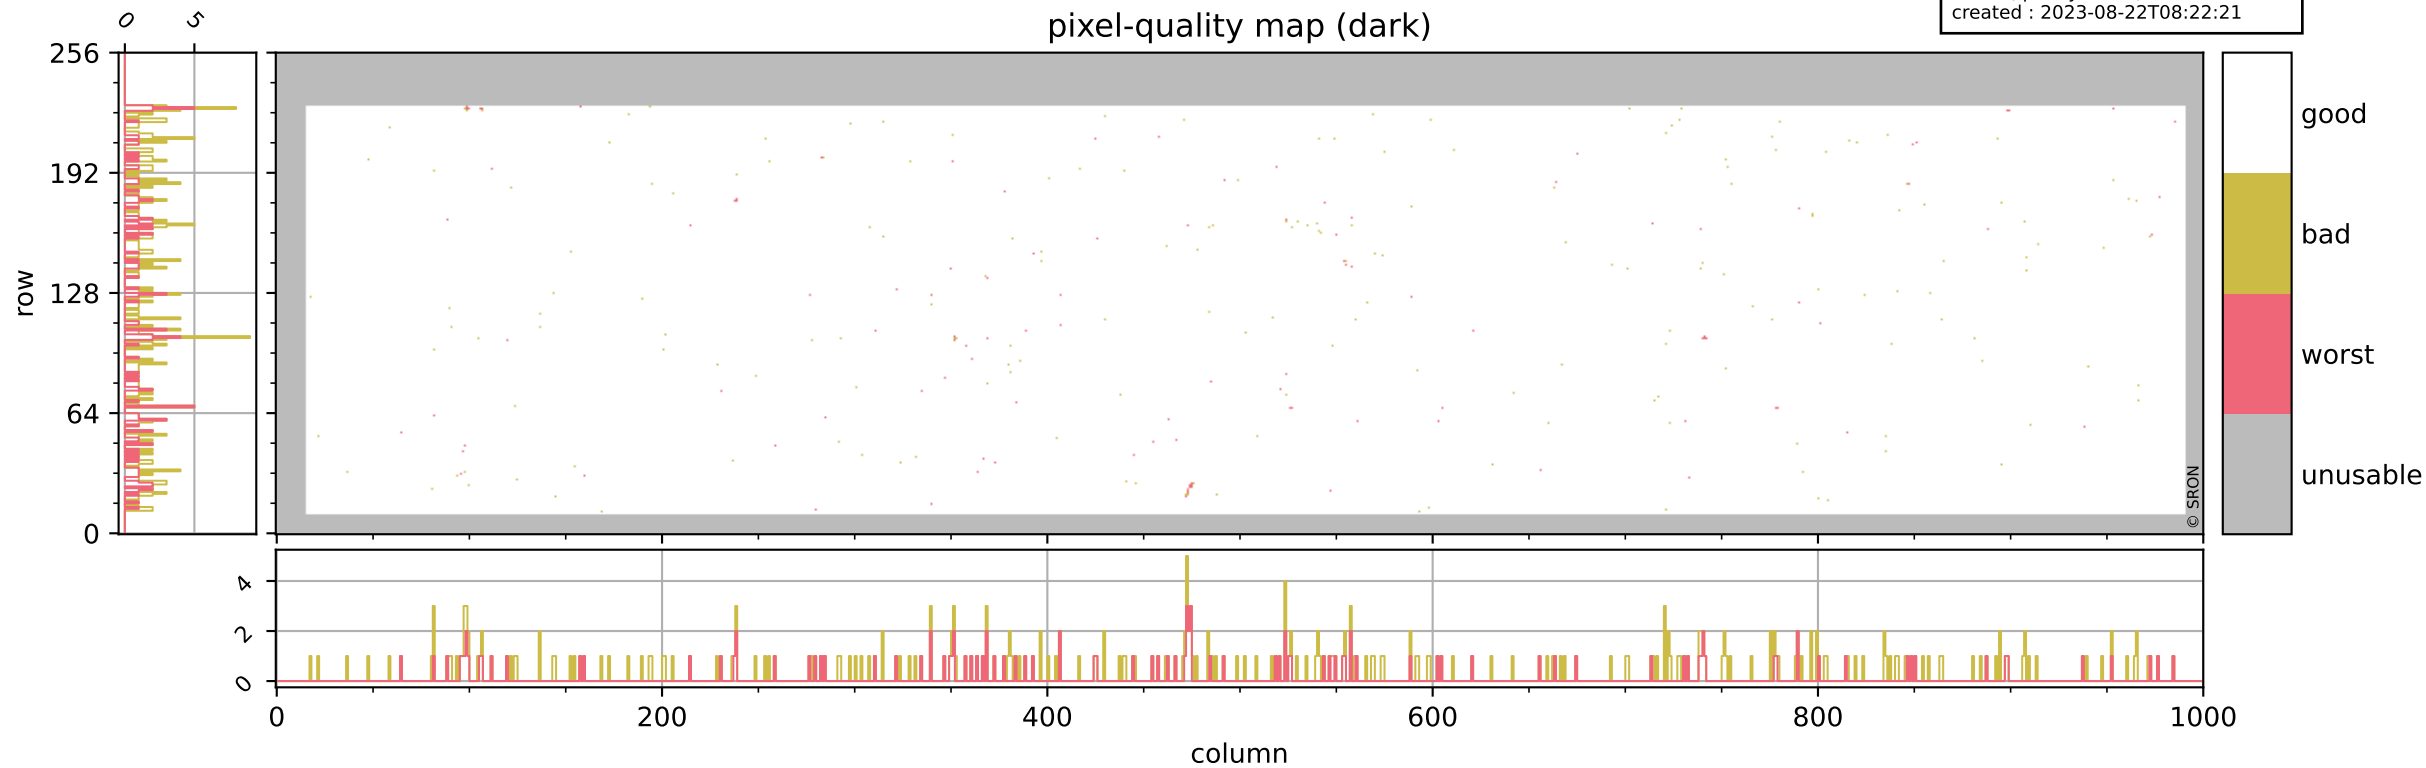

Tropomi SWIR pixel quality (official)

orbits : 19 in [18817, 18862]
coverage : 2021-05-31 / 2021-06-03
bad (quality < 0.8) : 3736
worst (quality < 0.1) : 470
created : 2023-08-22T08:22:20

pixel-quality map

Tropomi SWIR pixel quality (official)

orbits : 19 in [18817, 18862]
coverage : 2021-05-31 / 2021-06-03
bad (quality < 0.8) : 299
worst (quality < 0.1) : 112
created : 2023-08-22T08:22:21

pixel-quality map (dark)

Tropomi SWIR pixel quality (official)

orbits : 19 in [18817, 18862]
coverage : 2021-05-31 / 2021-06-03
bad (quality < 0.8) : 3481
worst (quality < 0.1) : 386
created : 2023-08-22T08:22:21

pixel-quality map (noise average)

Tropomi SWIR pixel quality (official)

orbits : 19 in [18817, 18862]
coverage : 2021-05-31 / 2021-06-03
created : 2023-08-22T08:22:21

Histograms of pixel-quality

Tropomi SWIR pixel quality (official) ground-tracks of Sentinel-5P