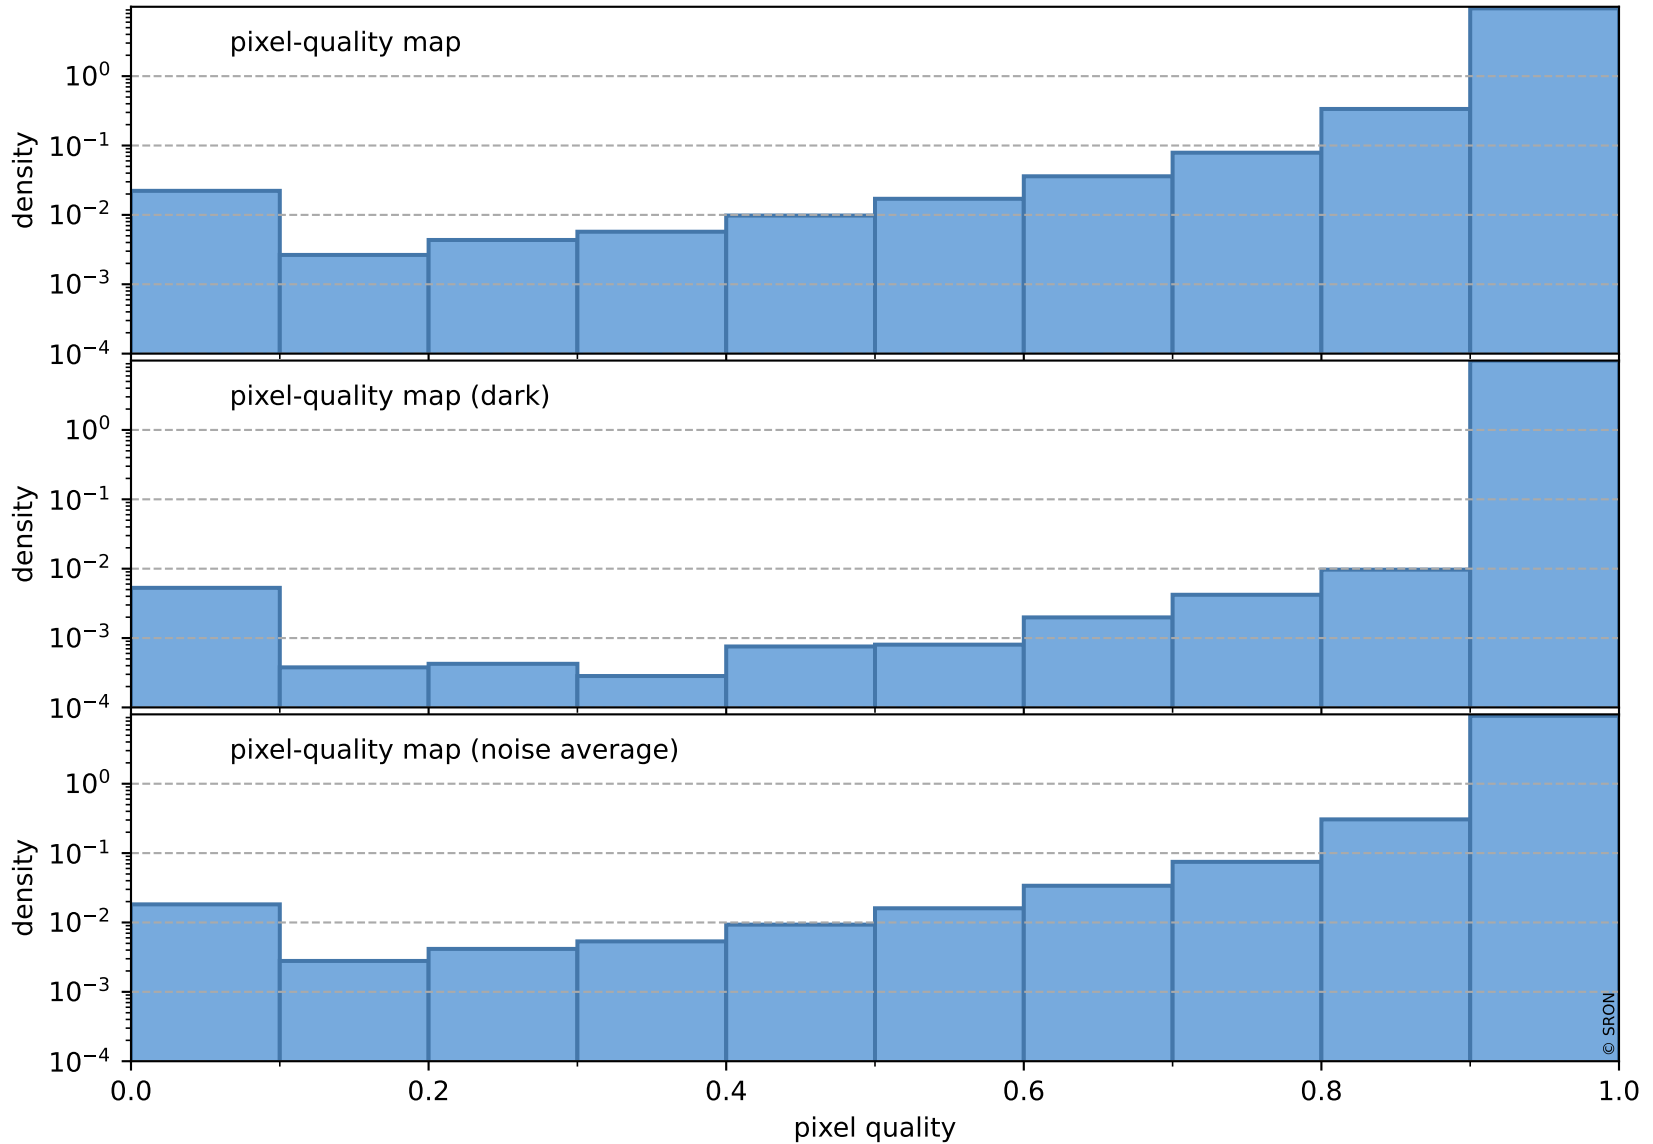

Tropomi SWIR pixel quality (official)

orbits : 19 in [18817, 18862]
coverage : 2021-05-31 / 2021-06-03
to good : 367
good to bad : 1593
to worst : 259
created : 2023-08-22T08:22:21

total quality compared with SWIR pixel-quality CKD

Tropomi SWIR pixel quality (official)

orbits : 19 in [18817, 18862]
coverage : 2021-05-31 / 2021-06-03
created : 2023-08-22T08:22:21

Histograms of pixel-quality

Tropomi SWIR pixel quality (official) ground-tracks of Sentinel-5P

orbits : 19 in [18817, 18862]
coverage : 2021-05-31 / 2021-06-03
created : 2023-08-22T08:22:22

Tropomi SWIR pixel quality (official)

orbits : [2827, 18862]
coverage : 2018-04-30 / 2021-06-03
created : 2023-08-22T08:22:22