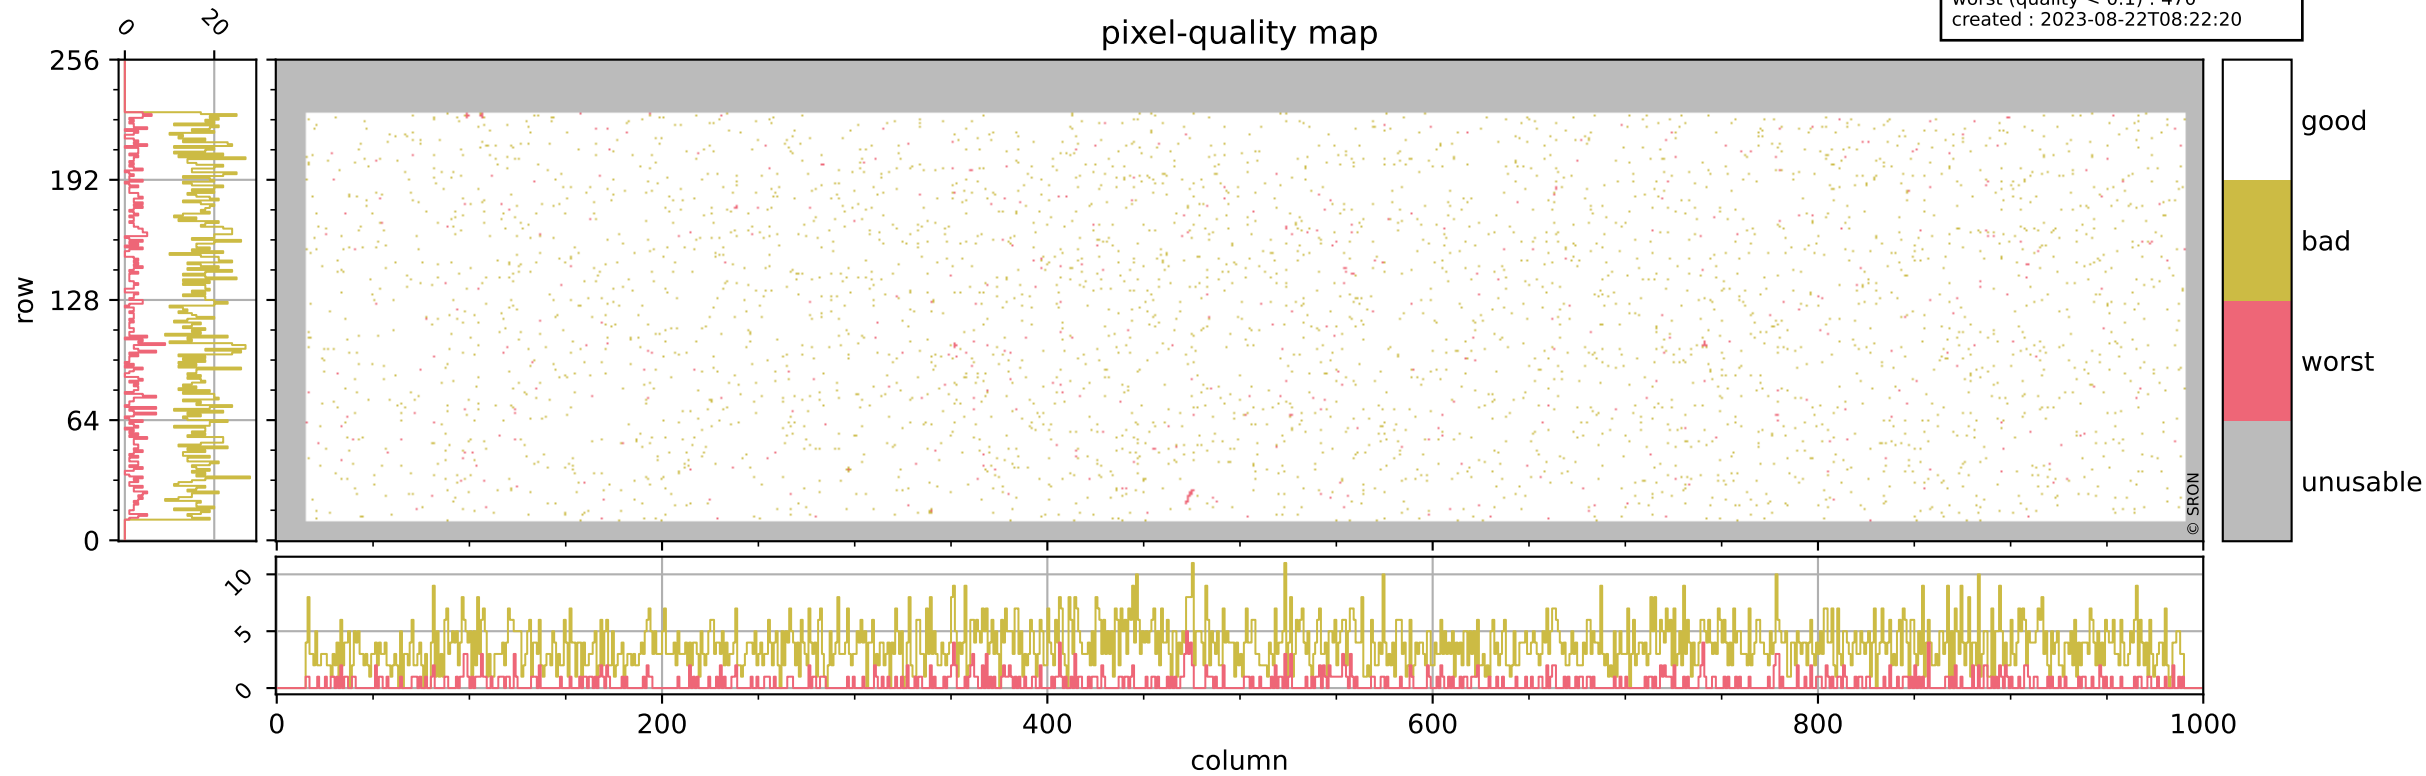

Tropomi SWIR pixel quality (official)

orbits : 19 in [18817, 18862]
coverage : 2021-05-31 / 2021-06-03
bad (quality < 0.8) : 3736
worst (quality < 0.1) : 470
created : 2023-08-22T08:22:20

pixel-quality map

Tropomi SWIR pixel quality (official)

orbits : 19 in [18817, 18862]
coverage : 2021-05-31 / 2021-06-03
bad (quality < 0.8) : 299
worst (quality < 0.1) : 112
created : 2023-08-22T08:22:21

pixel-quality map (dark)

Tropomi SWIR pixel quality (official)

orbits : 19 in [18817, 18862]
coverage : 2021-05-31 / 2021-06-03
bad (quality < 0.8) : 3481
worst (quality < 0.1) : 386
created : 2023-08-22T08:22:21

pixel-quality map (noise average)

Tropomi SWIR pixel quality (official)

orbits : 19 in [18817, 18862]
coverage : 2021-05-31 / 2021-06-03
created : 2023-08-22T08:22:21

Histograms of pixel-quality

Tropomi SWIR pixel quality (official) ground-tracks of Sentinel-5P