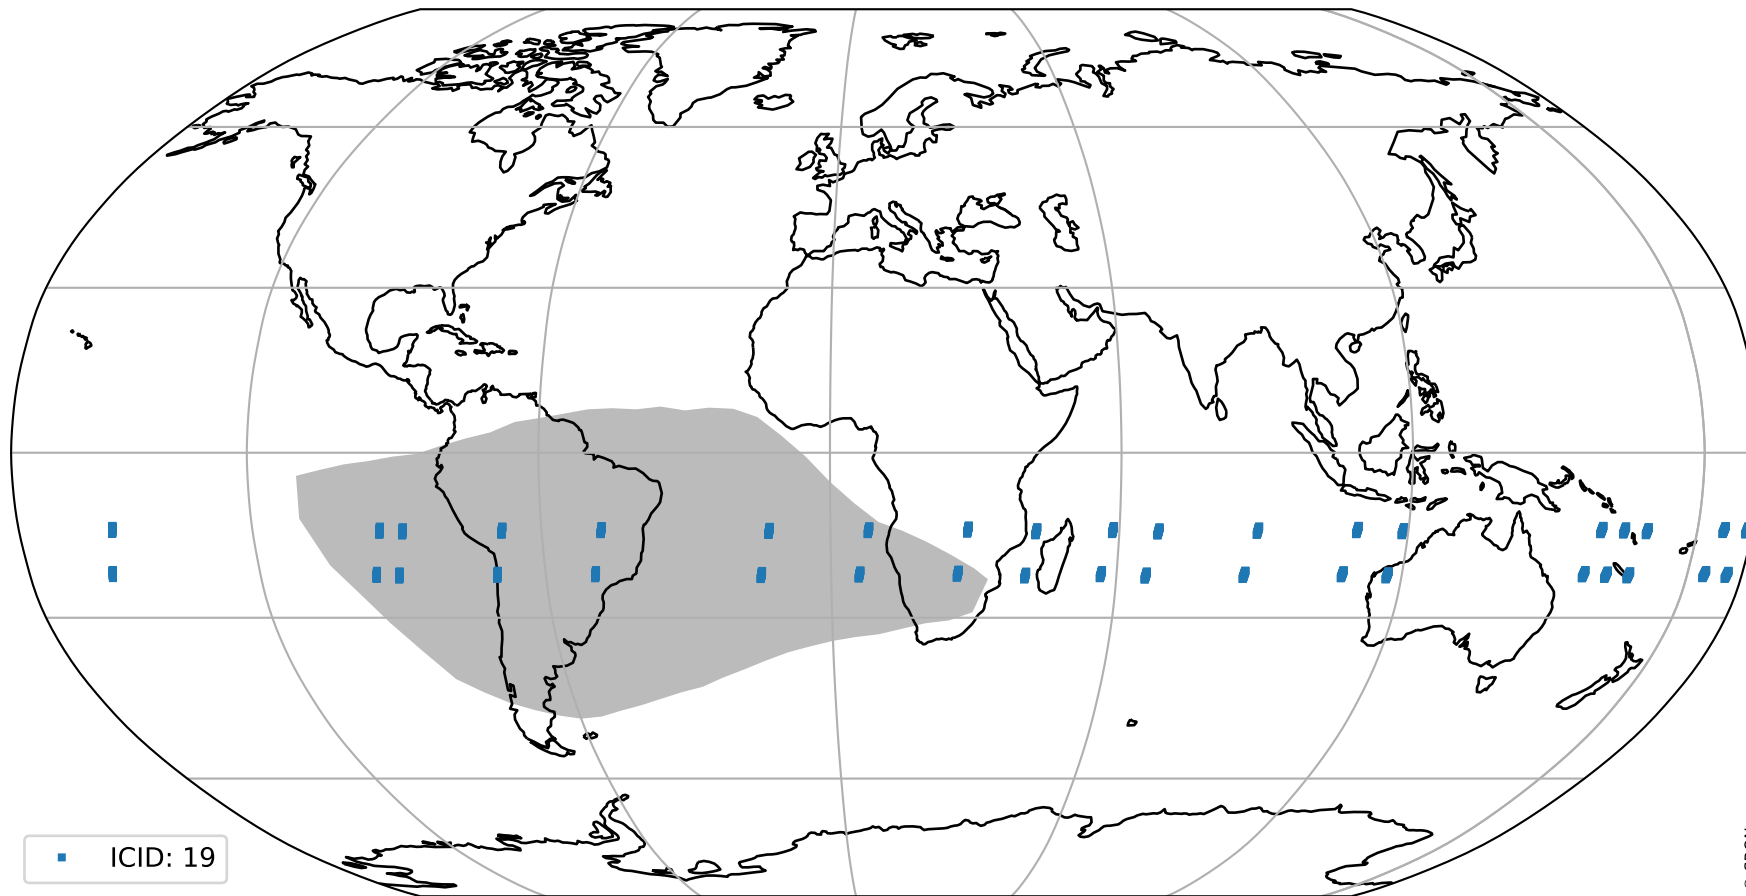

Tropomi SWIR pixel quality (official)

orbits : 19 in [18817, 18862]
coverage : 2021-05-31 / 2021-06-03
to good : 367
good to bad : 1593
to worst : 259
created : 2023-08-22T08:22:21

total quality compared with SWIR pixel-quality CKD

Tropomi SWIR pixel quality (official)

orbits : 19 in [18817, 18862]
coverage : 2021-05-31 / 2021-06-03
created : 2023-08-22T08:22:21

Histograms of pixel-quality

Tropomi SWIR pixel quality (official) ground-tracks of Sentinel-5P

orbits : 19 in [18817, 18862]
coverage : 2021-05-31 / 2021-06-03
created : 2023-08-22T08:22:22

Tropomi SWIR pixel quality (official)

orbits : [2827, 18862]
coverage : 2018-04-30 / 2021-06-03
created : 2023-08-22T08:22:22