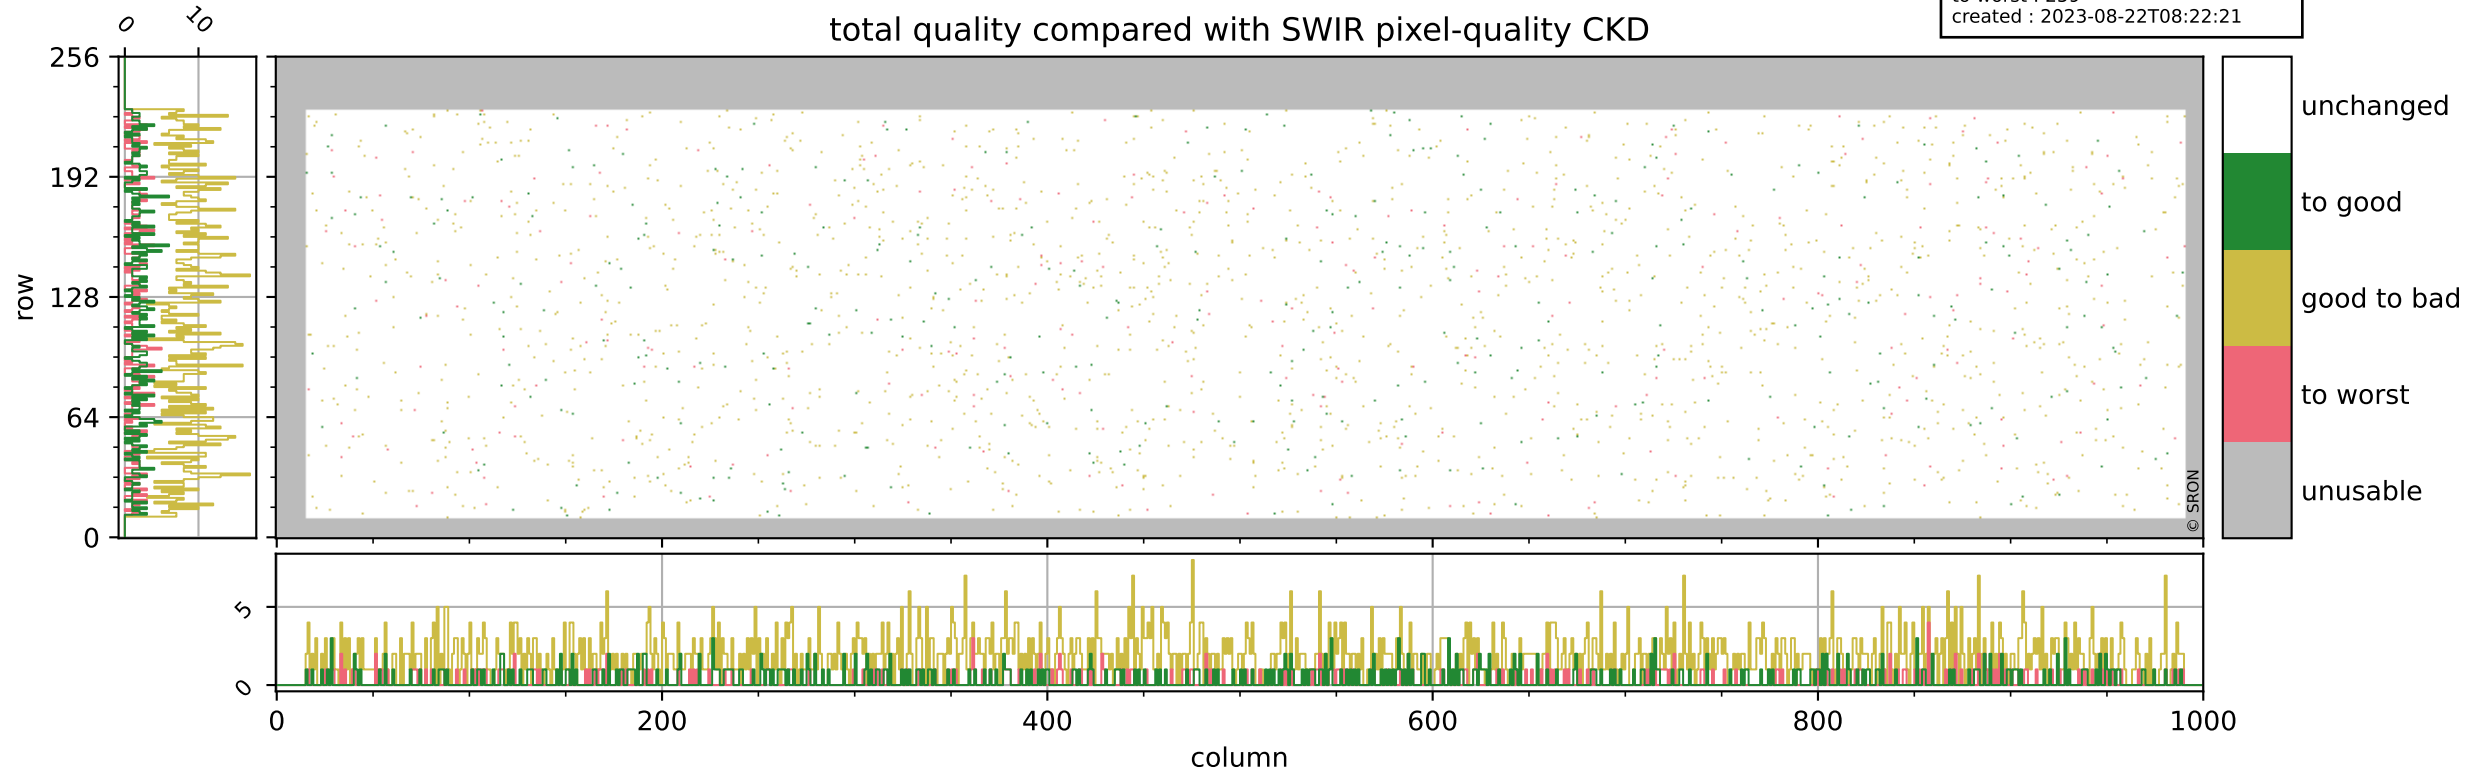

Tropomi SWIR pixel quality (official)

orbits : 19 in [18817, 18862]
coverage : 2021-05-31 / 2021-06-03
bad (quality < 0.8) : 3481
worst (quality < 0.1) : 386
created : 2023-08-22T08:22:21

pixel-quality map (noise average)

Tropomi SWIR pixel quality (official)

orbits : 19 in [18817, 18862]
coverage : 2021-05-31 / 2021-06-03
to good : 367
good to bad : 1593
to worst : 259
created : 2023-08-22T08:22:21

total quality compared with SWIR pixel-quality CKD

Tropomi SWIR pixel quality (official)

orbits : 19 in [18817, 18862]
coverage : 2021-05-31 / 2021-06-03
created : 2023-08-22T08:22:21

Histograms of pixel-quality

Tropomi SWIR pixel quality (official) ground-tracks of Sentinel-5P

orbits : 19 in [18817, 18862]
coverage : 2021-05-31 / 2021-06-03
created : 2023-08-22T08:22:22

Tropomi SWIR pixel quality (official)

orbits : [2827, 18862]
coverage : 2018-04-30 / 2021-06-03
created : 2023-08-22T08:22:22