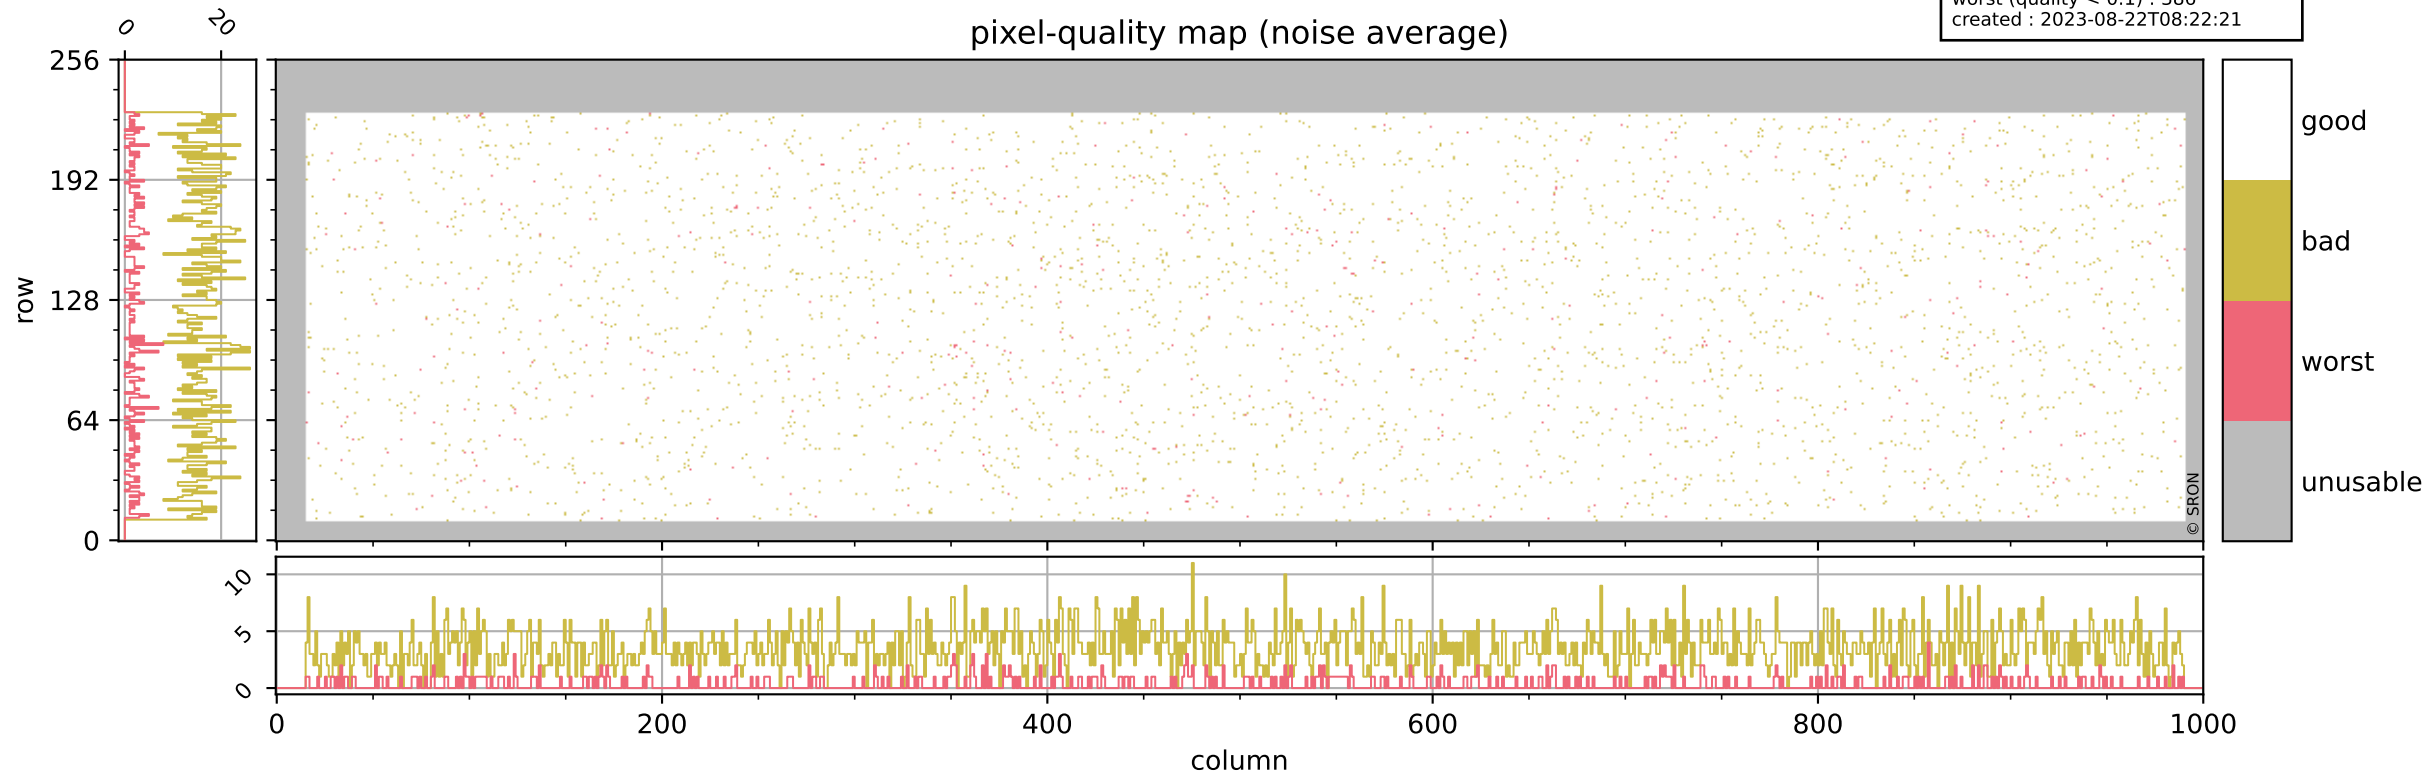

Tropomi SWIR pixel quality (official)

orbits : 19 in [18817, 18862]
coverage : 2021-05-31 / 2021-06-03
bad (quality < 0.8) : 299
worst (quality < 0.1) : 112
created : 2023-08-22T08:22:21

pixel-quality map (dark)

Tropomi SWIR pixel quality (official)

orbits : 19 in [18817, 18862]
coverage : 2021-05-31 / 2021-06-03
bad (quality < 0.8) : 3481
worst (quality < 0.1) : 386
created : 2023-08-22T08:22:21

pixel-quality map (noise average)

Tropomi SWIR pixel quality (official)

orbits : 19 in [18817, 18862]
coverage : 2021-05-31 / 2021-06-03
to good : 367
good to bad : 1593
to worst : 259
created : 2023-08-22T08:22:21

total quality compared with SWIR pixel-quality CKD

Tropomi SWIR pixel quality (official)

orbits : 19 in [18817, 18862]
coverage : 2021-05-31 / 2021-06-03
created : 2023-08-22T08:22:21

Histograms of pixel-quality

Tropomi SWIR pixel quality (official) ground-tracks of Sentinel-5P