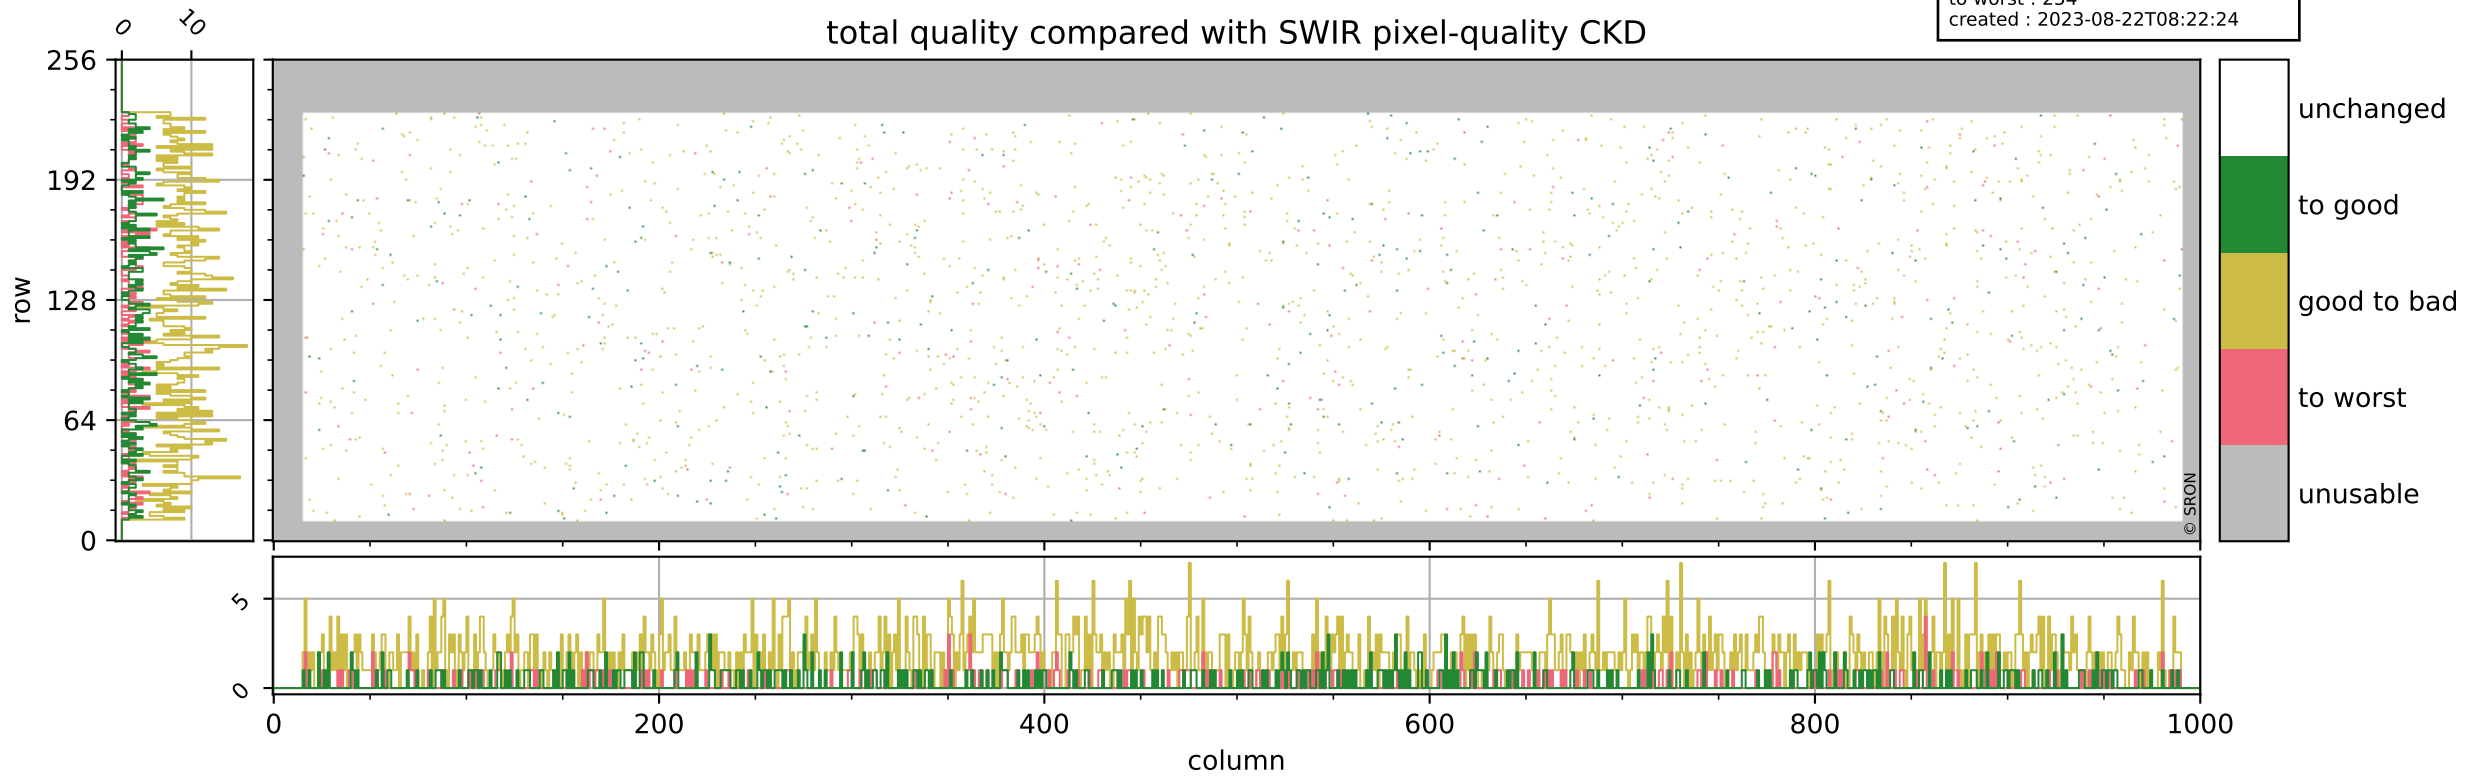

Tropomi SWIR pixel quality (official)

orbits : 19 in [18832, 18877]
coverage : 2021-06-01 / 2021-06-04
to good : 368
good to bad : 1557
to worst : 254
created : 2023-08-22T08:22:24

total quality compared with SWIR pixel-quality CKD