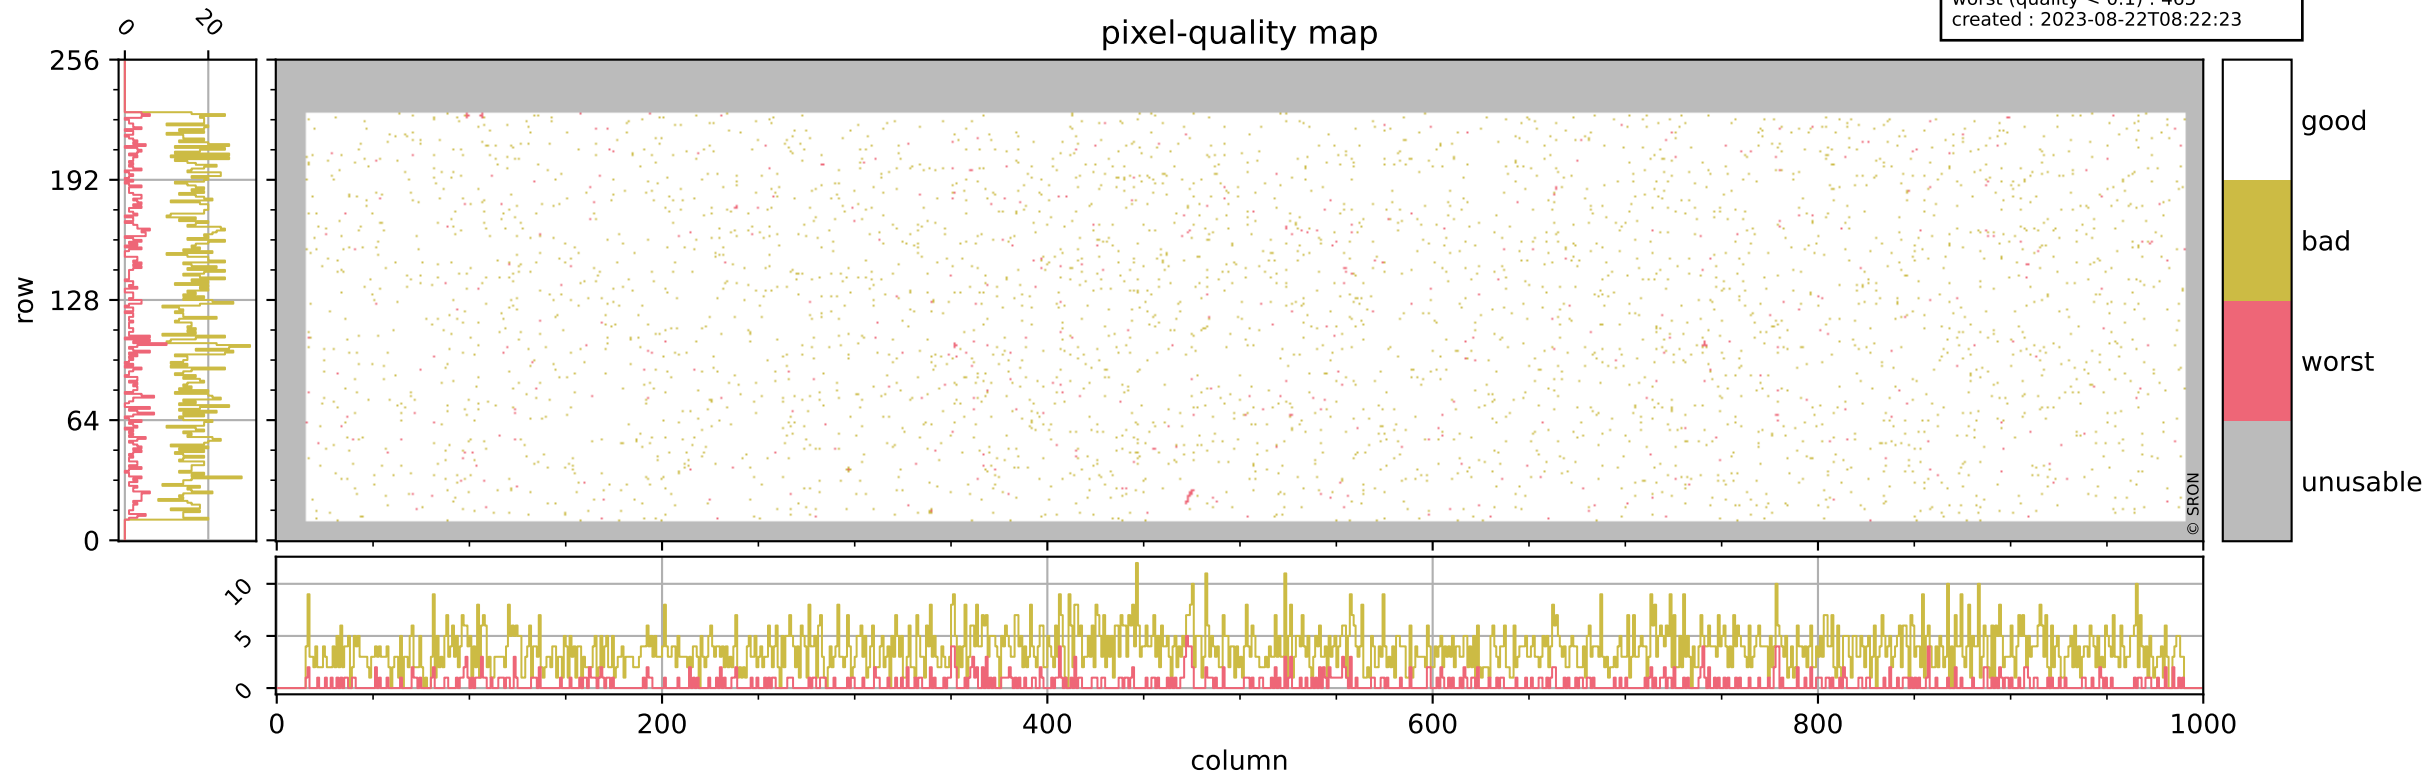

# Tropomi SWIR pixel quality (official)

orbits : 19 in [18832, 18877]  
coverage : 2021-06-01 / 2021-06-04  
bad (quality < 0.8) : 3689  
worst (quality < 0.1) : 465  
created : 2023-08-22T08:22:23

## pixel-quality map

# Tropomi SWIR pixel quality (official)

orbits : 19 in [18832, 18877]  
coverage : 2021-06-01 / 2021-06-04  
bad (quality < 0.8) : 297  
worst (quality < 0.1) : 114  
created : 2023-08-22T08:22:23

## pixel-quality map (dark)