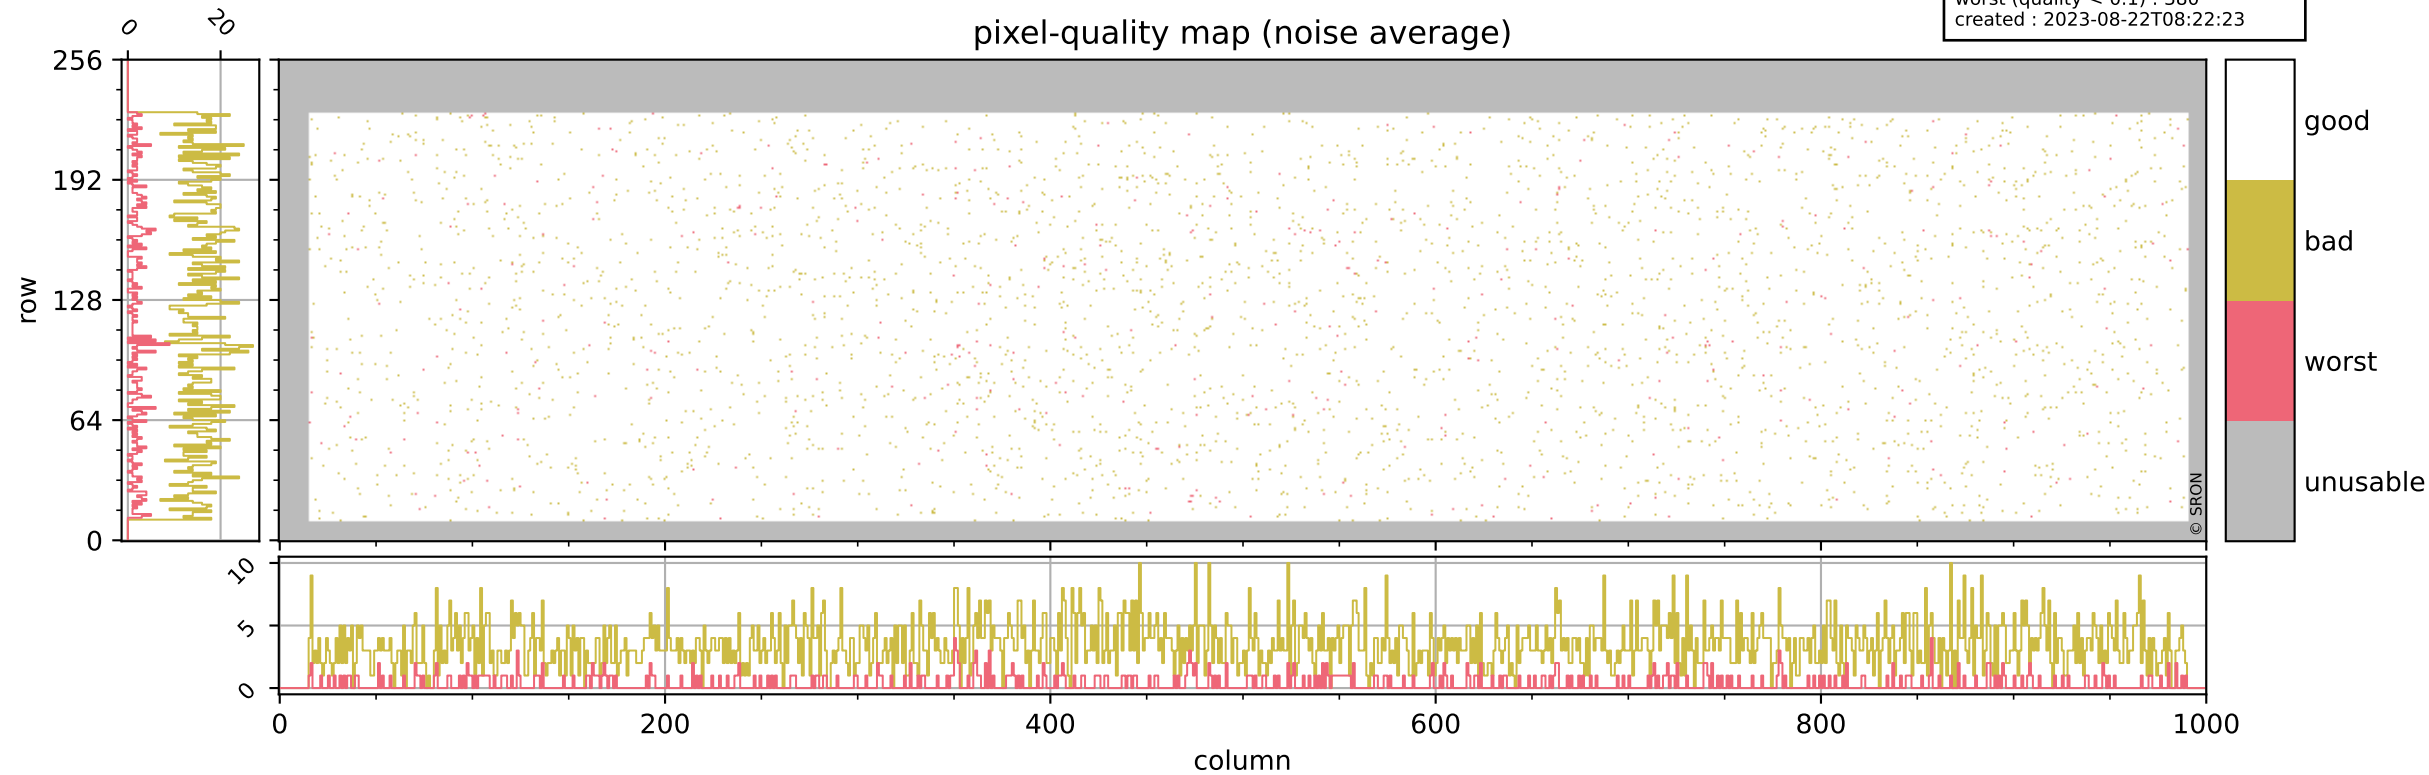

Tropomi SWIR pixel quality (official)

orbits : 19 in [18832, 18877]
coverage : 2021-06-01 / 2021-06-04
bad (quality < 0.8) : 3438
worst (quality < 0.1) : 380
created : 2023-08-22T08:22:23

pixel-quality map (noise average)