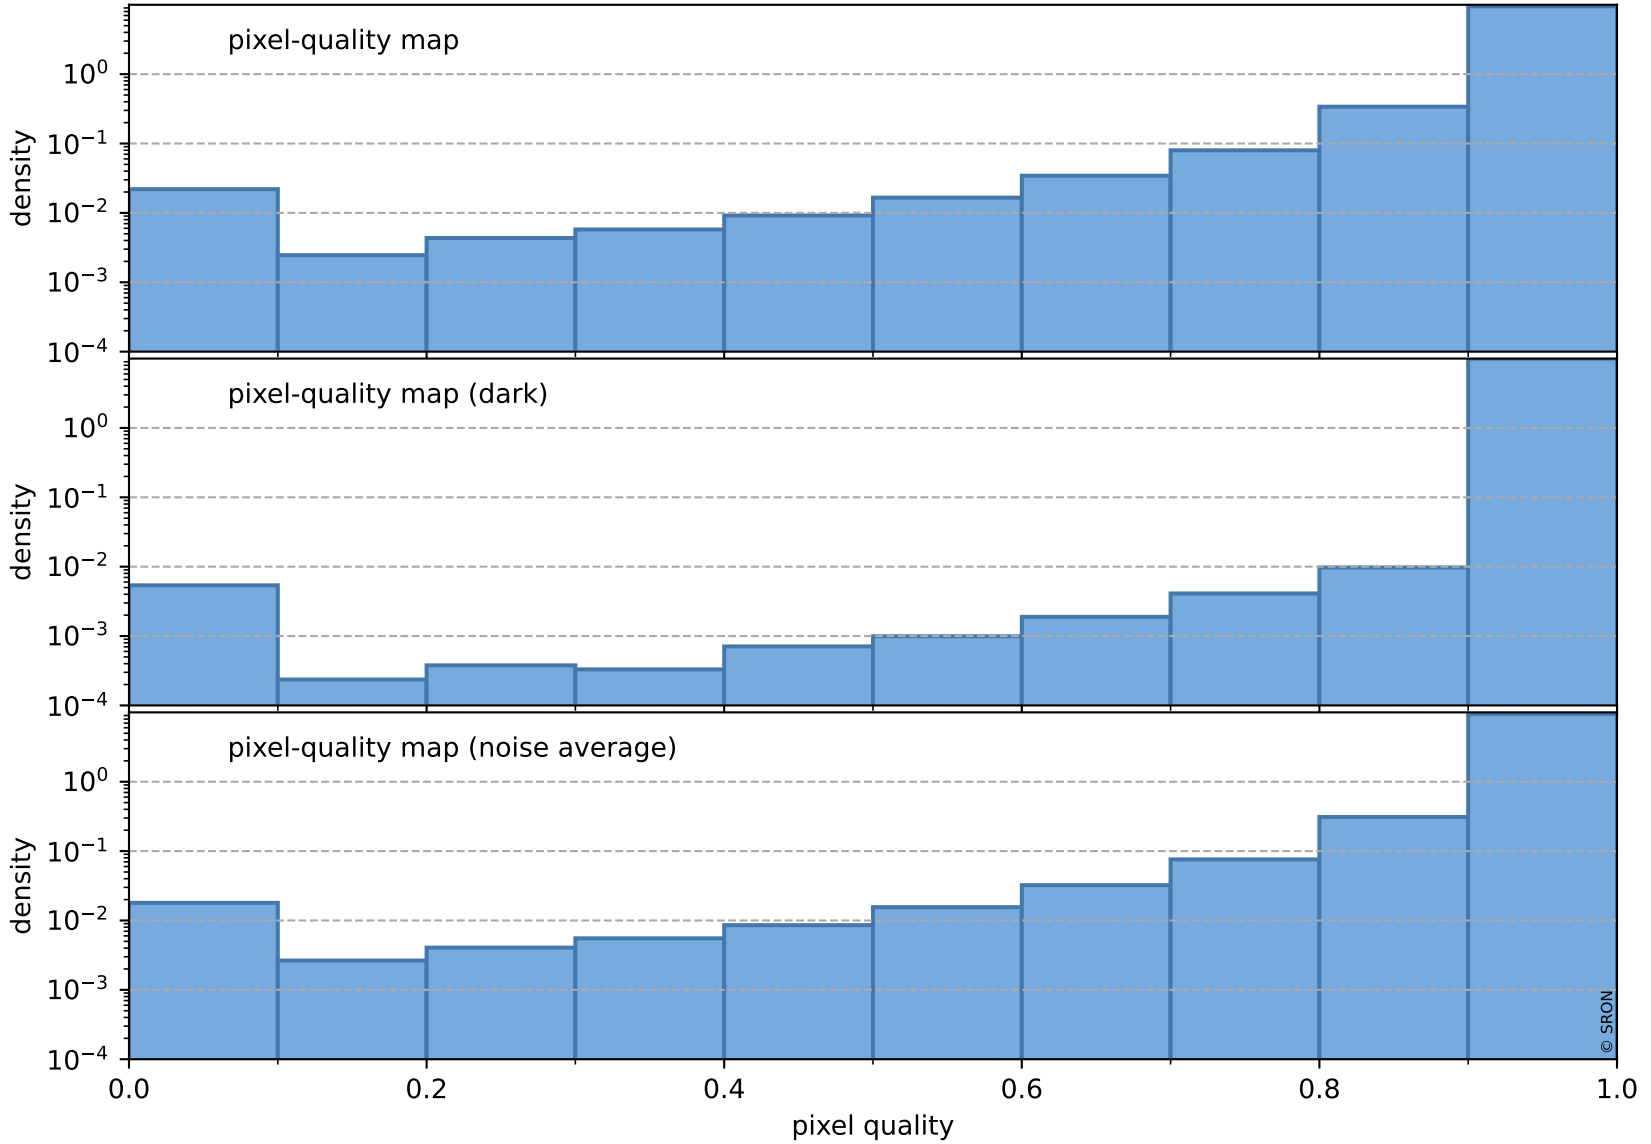

Tropomi SWIR pixel quality (official)

orbits : 19 in [18832, 18877]
coverage : 2021-06-01 / 2021-06-04
created : 2023-08-22T08:22:24

Histograms of pixel-quality