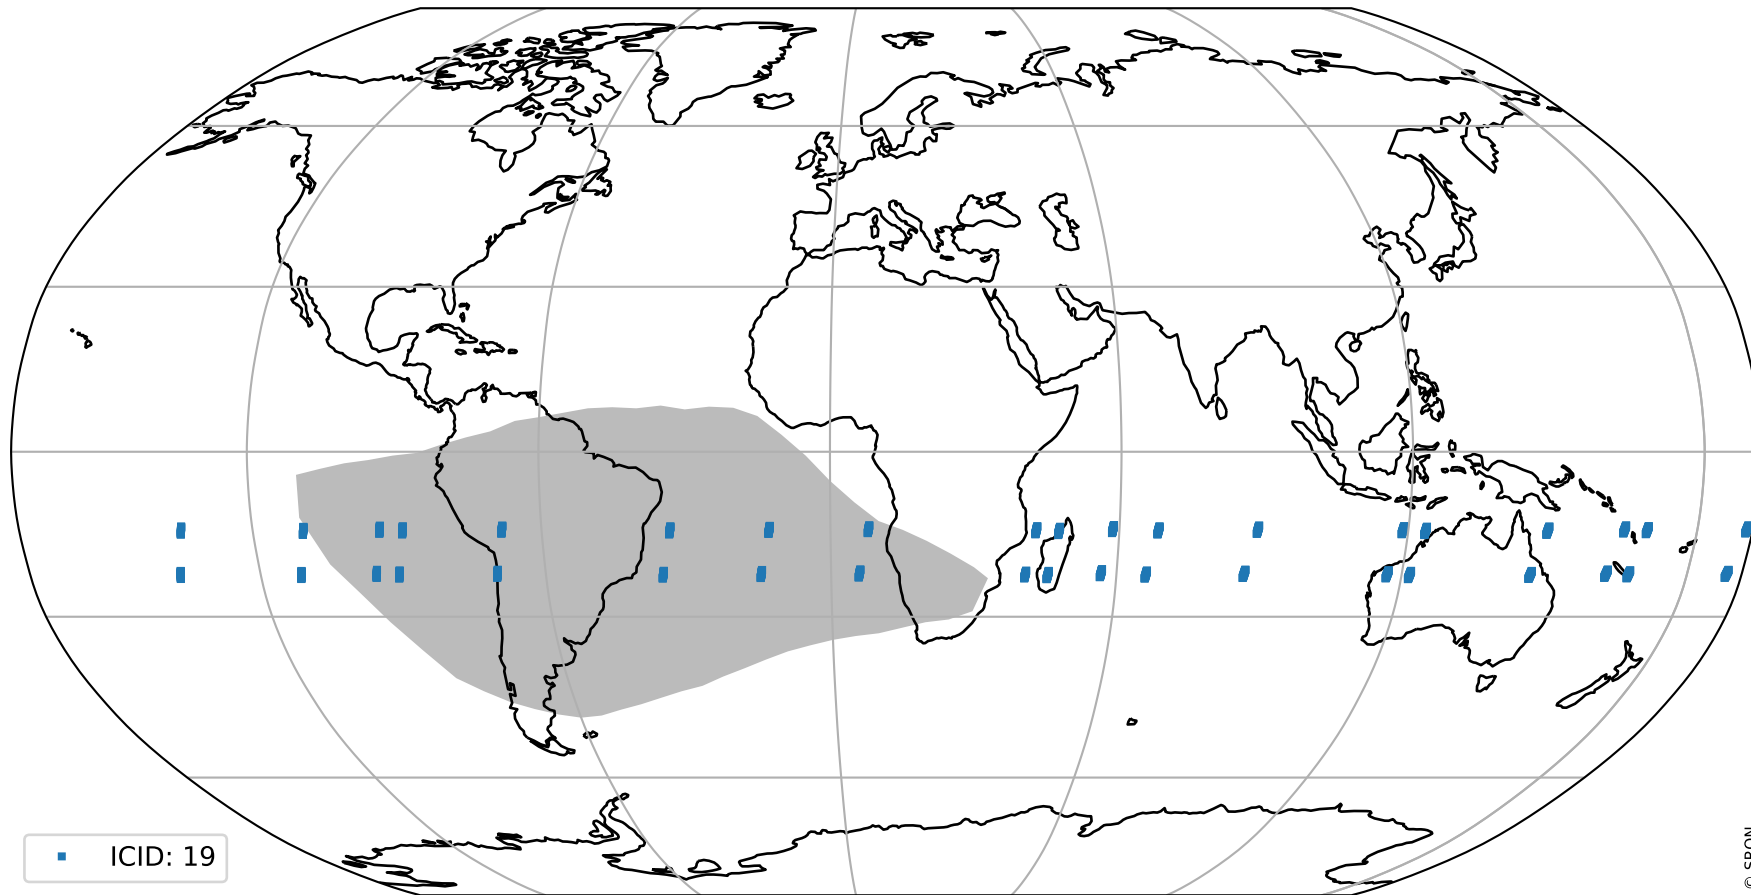

# Tropomi SWIR pixel quality (official)

orbits : 19 in [18832, 18877]  
coverage : 2021-06-01 / 2021-06-04  
created : 2023-08-22T08:22:24

## Histograms of pixel-quality

# Tropomi SWIR pixel quality (official) ground-tracks of Sentinel-5P

orbits : 19 in [18832, 18877]  
coverage : 2021-06-01 / 2021-06-04  
created : 2023-08-22T08:22:24