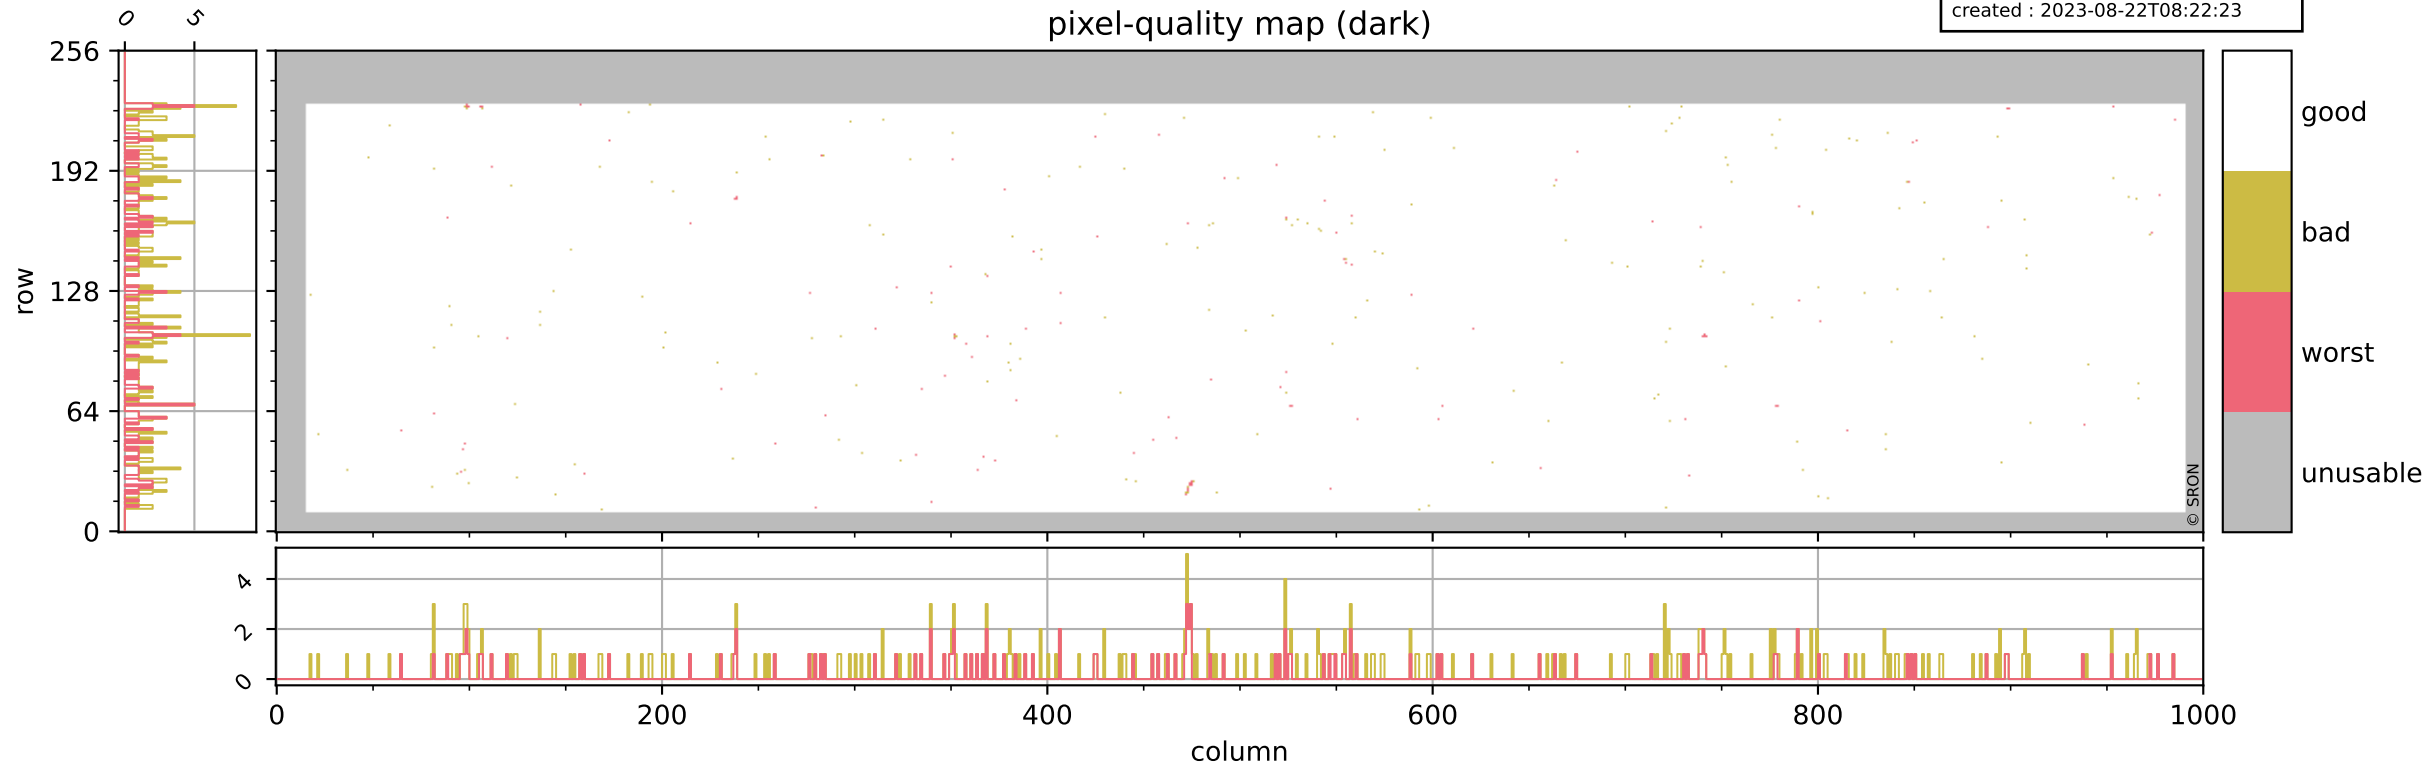

# Tropomi SWIR pixel quality (official)

orbits : 19 in [18832, 18877]  
coverage : 2021-06-01 / 2021-06-04  
bad (quality < 0.8) : 3689  
worst (quality < 0.1) : 465  
created : 2023-08-22T08:22:23

## pixel-quality map

# Tropomi SWIR pixel quality (official)

orbits : 19 in [18832, 18877]  
coverage : 2021-06-01 / 2021-06-04  
bad (quality < 0.8) : 297  
worst (quality < 0.1) : 114  
created : 2023-08-22T08:22:23

## pixel-quality map (dark)