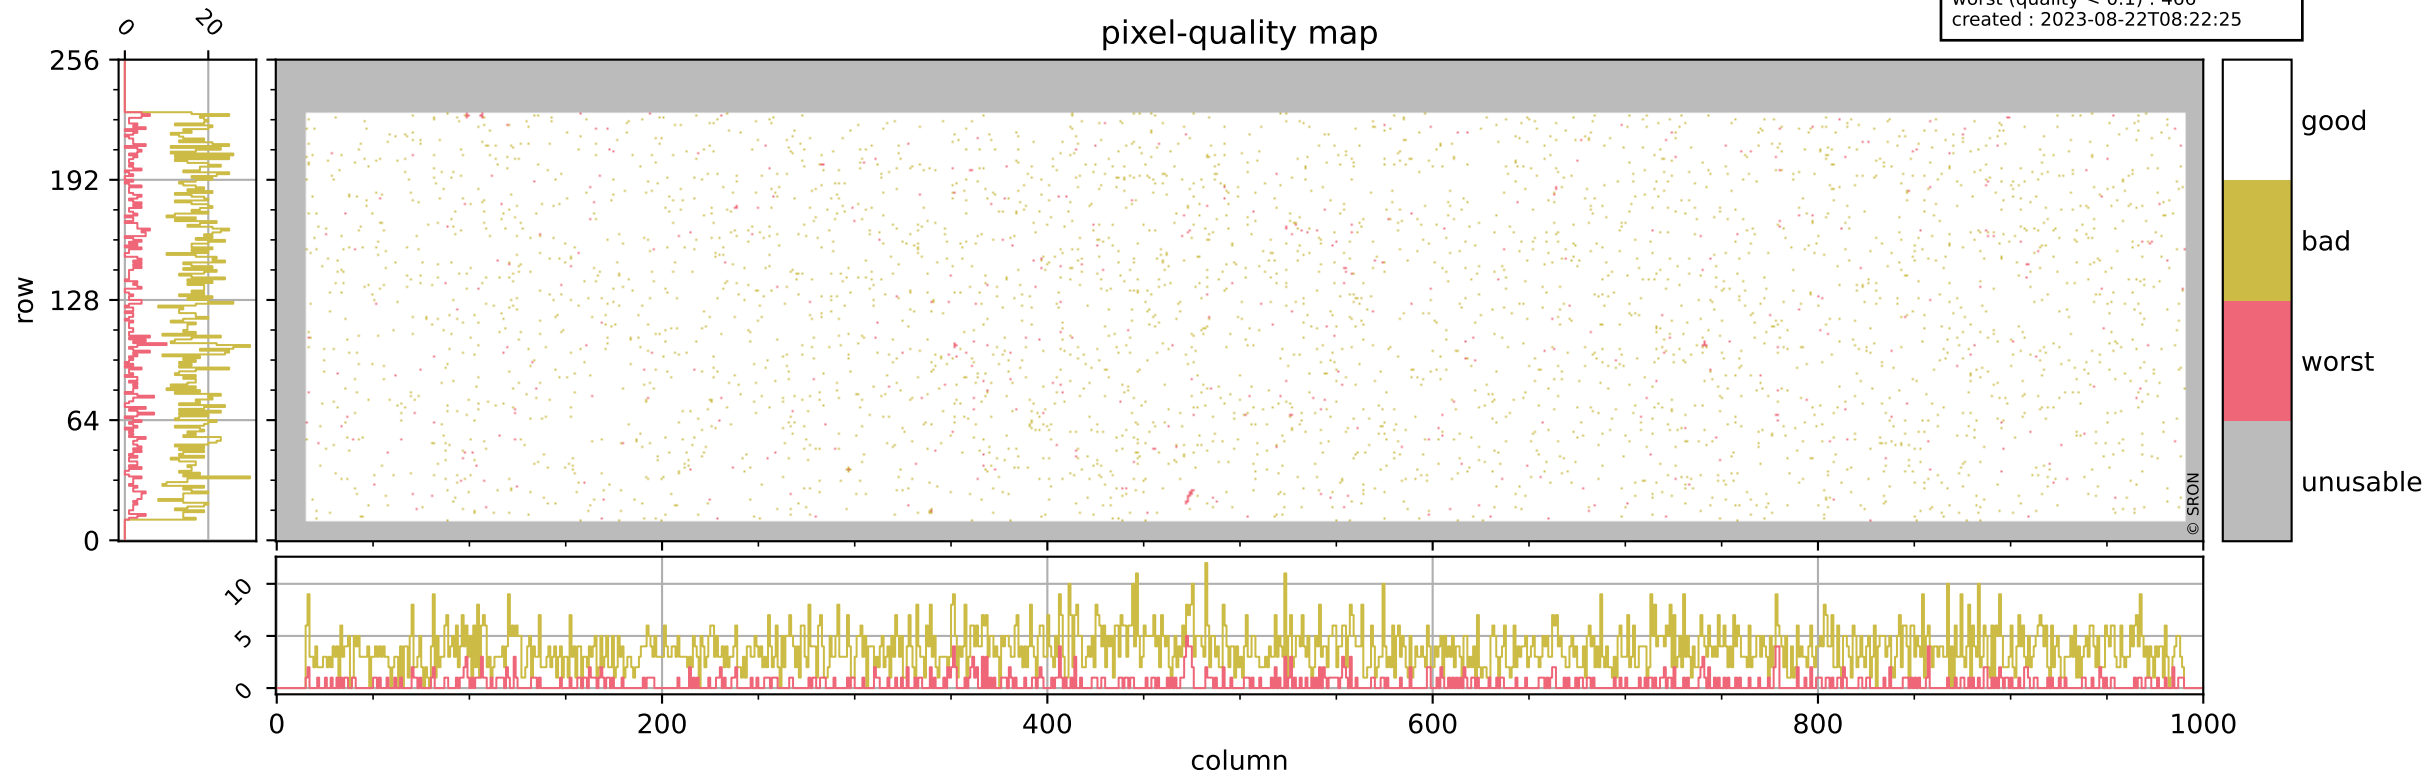

Tropomi SWIR pixel quality (official)

orbits : 18 in [18847, 18892]
coverage : 2021-06-03 / 2021-06-06
bad (quality < 0.8) : 3704
worst (quality < 0.1) : 466
created : 2023-08-22T08:22:25

pixel-quality map

Tropomi SWIR pixel quality (official)

orbits : 18 in [18847, 18892]
coverage : 2021-06-03 / 2021-06-06
bad (quality < 0.8) : 293
worst (quality < 0.1) : 114
created : 2023-08-22T08:22:25

pixel-quality map (dark)

Tropomi SWIR pixel quality (official)

orbits : 18 in [18847, 18892]
coverage : 2021-06-03 / 2021-06-06
bad (quality < 0.8) : 3452
worst (quality < 0.1) : 383
created : 2023-08-22T08:22:26

Tropomi SWIR pixel quality (official)

orbits : 18 in [18847, 18892]
coverage : 2021-06-03 / 2021-06-06
created : 2023-08-22T08:22:26

Histograms of pixel-quality

Tropomi SWIR pixel quality (official) ground-tracks of Sentinel-5P

orbits : 18 in [18847, 18892]
coverage : 2021-06-03 / 2021-06-06
created : 2023-08-22T08:22:27