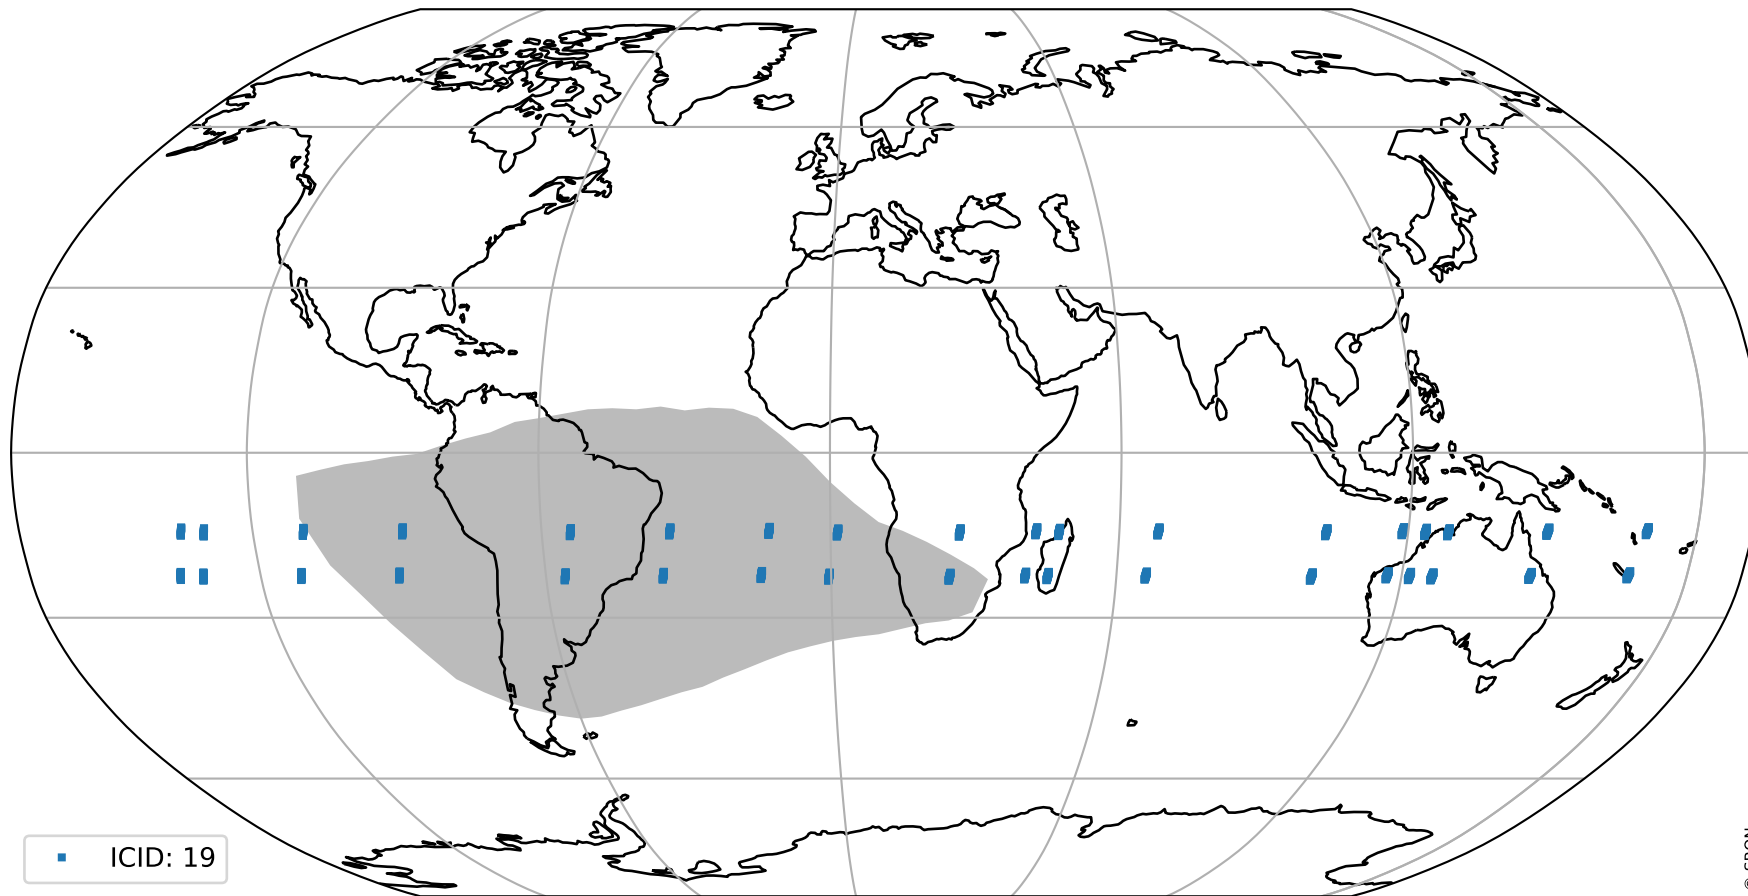

Tropomi SWIR pixel quality (official)

orbits : 18 in [18847, 18892]
coverage : 2021-06-03 / 2021-06-06
bad (quality < 0.8) : 3452
worst (quality < 0.1) : 383
created : 2023-08-22T08:22:26

Tropomi SWIR pixel quality (official)

orbits : 18 in [18847, 18892]
coverage : 2021-06-03 / 2021-06-06
to good : 360
good to bad : 1563
to worst : 255
created : 2023-08-22T08:22:26

total quality compared with SWIR pixel-quality CKD

Tropomi SWIR pixel quality (official)

orbits : 18 in [18847, 18892]
coverage : 2021-06-03 / 2021-06-06
created : 2023-08-22T08:22:26

Histograms of pixel-quality

Tropomi SWIR pixel quality (official) ground-tracks of Sentinel-5P

orbits : 18 in [18847, 18892]
coverage : 2021-06-03 / 2021-06-06
created : 2023-08-22T08:22:27

Tropomi SWIR pixel quality (official)

orbits : [2827, 18892]
coverage : 2018-04-30 / 2021-06-06
created : 2023-08-22T08:22:27

trend of pixel quality & temperatures