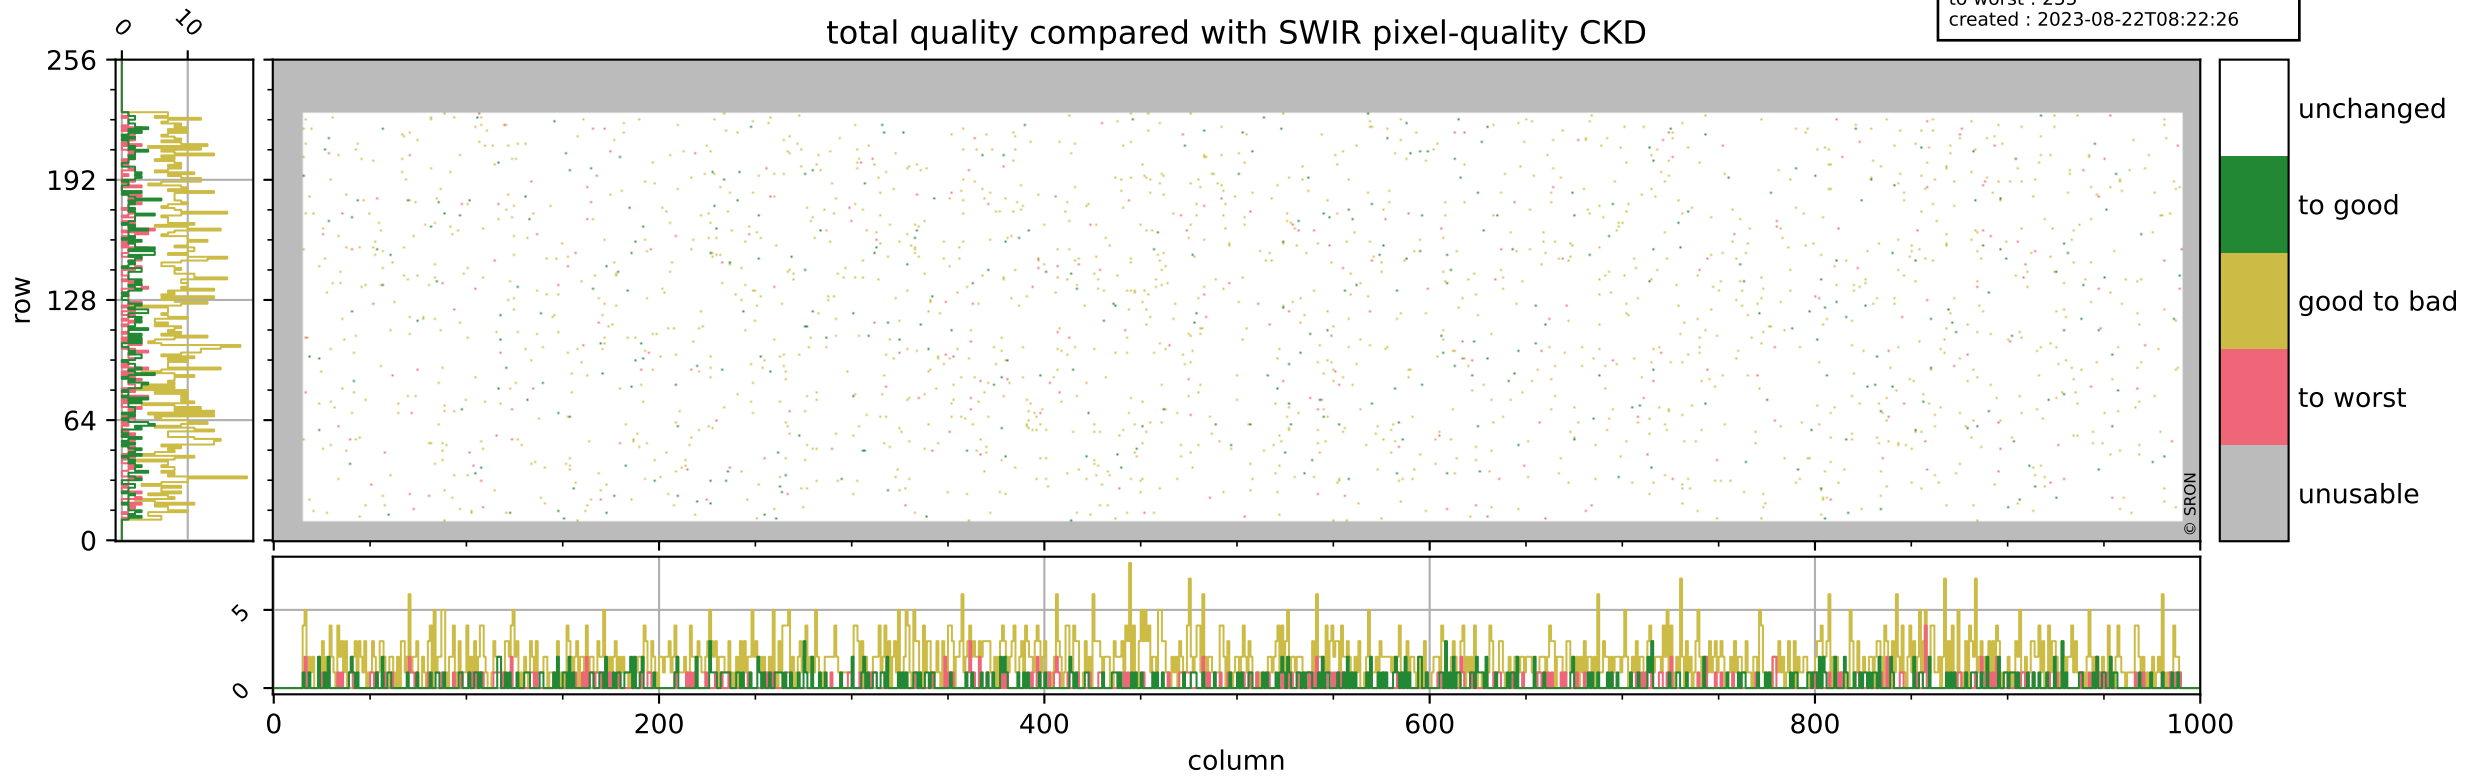

Tropomi SWIR pixel quality (official)

orbits : 18 in [18847, 18892]
coverage : 2021-06-03 / 2021-06-06
bad (quality < 0.8) : 293
worst (quality < 0.1) : 114
created : 2023-08-22T08:22:25

pixel-quality map (dark)

Tropomi SWIR pixel quality (official)

orbits : 18 in [18847, 18892]
coverage : 2021-06-03 / 2021-06-06
bad (quality < 0.8) : 3452
worst (quality < 0.1) : 383
created : 2023-08-22T08:22:26

Tropomi SWIR pixel quality (official)

orbits : 18 in [18847, 18892]
coverage : 2021-06-03 / 2021-06-06
to good : 360
good to bad : 1563
to worst : 255
created : 2023-08-22T08:22:26

total quality compared with SWIR pixel-quality CKD

Tropomi SWIR pixel quality (official)

orbits : 18 in [18847, 18892]
coverage : 2021-06-03 / 2021-06-06
created : 2023-08-22T08:22:26

Histograms of pixel-quality

Tropomi SWIR pixel quality (official) ground-tracks of Sentinel-5P

orbits : 18 in [18847, 18892]
coverage : 2021-06-03 / 2021-06-06
created : 2023-08-22T08:22:27