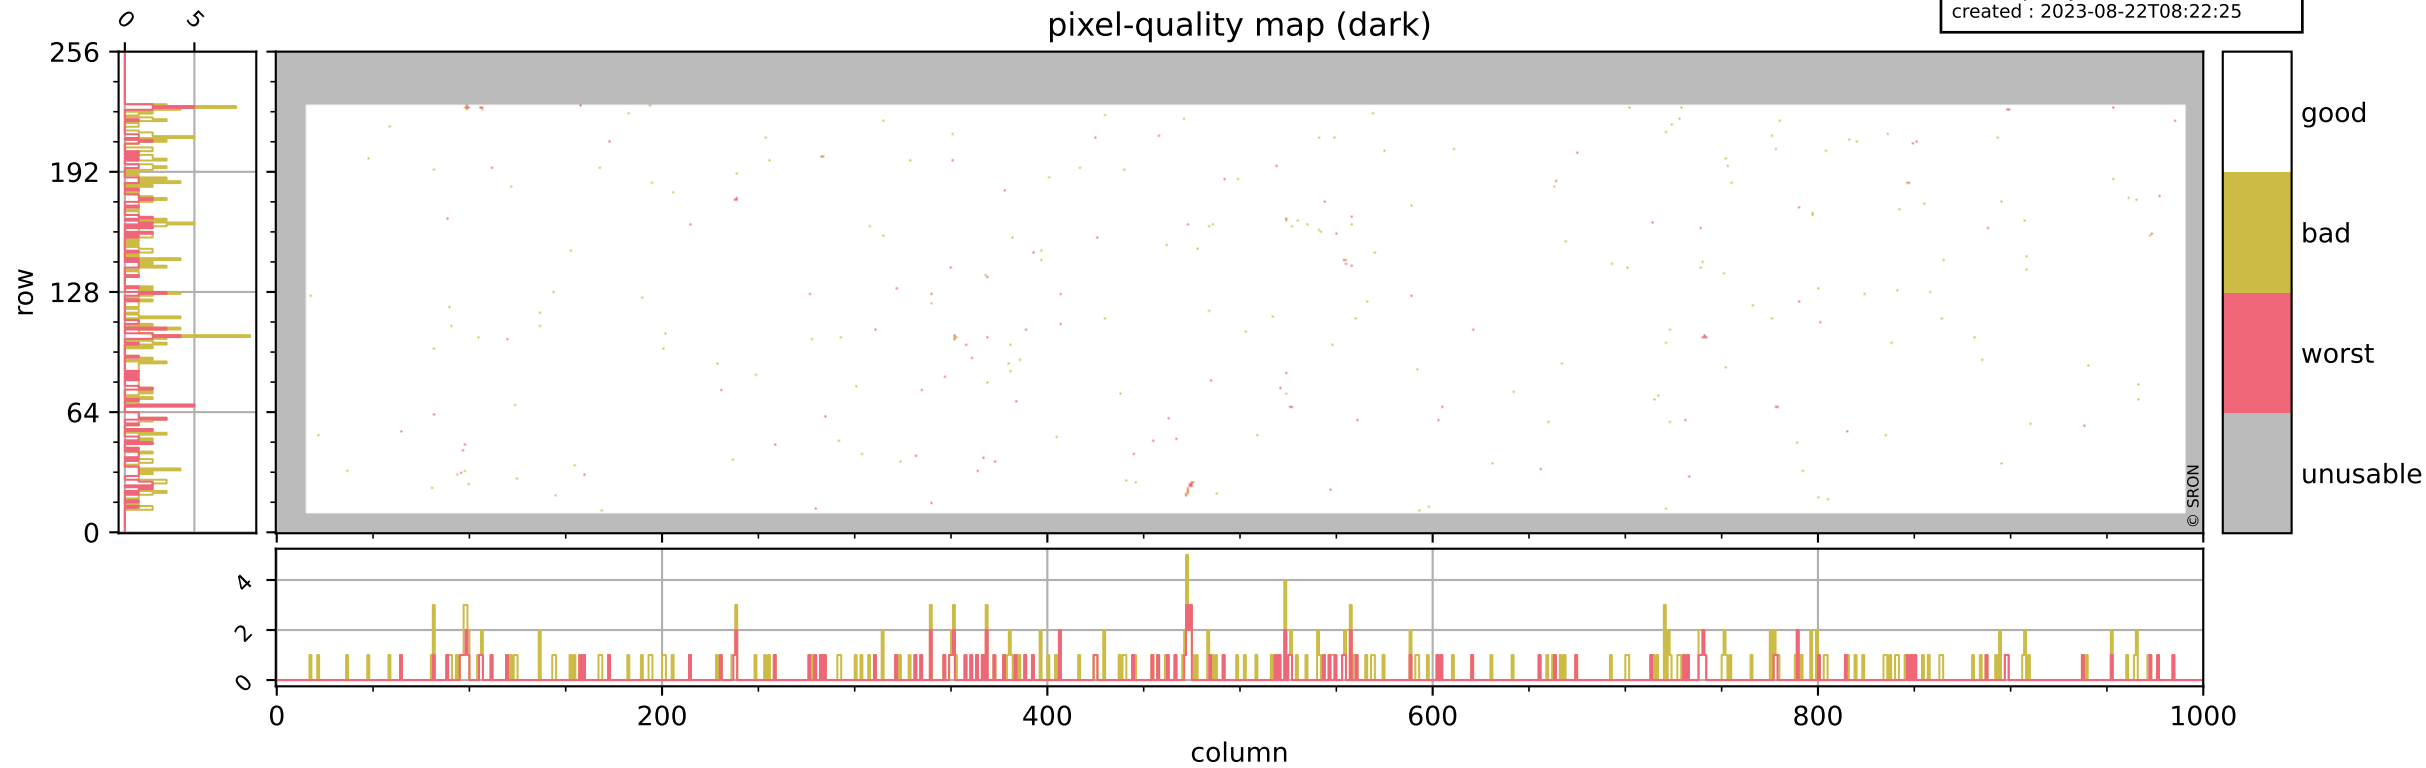

Tropomi SWIR pixel quality (official)

orbits : 18 in [18847, 18892]
coverage : 2021-06-03 / 2021-06-06
bad (quality < 0.8) : 3704
worst (quality < 0.1) : 466
created : 2023-08-22T08:22:25

pixel-quality map

Tropomi SWIR pixel quality (official)

orbits : 18 in [18847, 18892]
coverage : 2021-06-03 / 2021-06-06
bad (quality < 0.8) : 293
worst (quality < 0.1) : 114
created : 2023-08-22T08:22:25

pixel-quality map (dark)

Tropomi SWIR pixel quality (official)

orbits : 18 in [18847, 18892]
coverage : 2021-06-03 / 2021-06-06
bad (quality < 0.8) : 3452
worst (quality < 0.1) : 383
created : 2023-08-22T08:22:26

Tropomi SWIR pixel quality (official)

orbits : 18 in [18847, 18892]
coverage : 2021-06-03 / 2021-06-06
created : 2023-08-22T08:22:26

Histograms of pixel-quality

Tropomi SWIR pixel quality (official) ground-tracks of Sentinel-5P

orbits : 18 in [18847, 18892]
coverage : 2021-06-03 / 2021-06-06
created : 2023-08-22T08:22:27