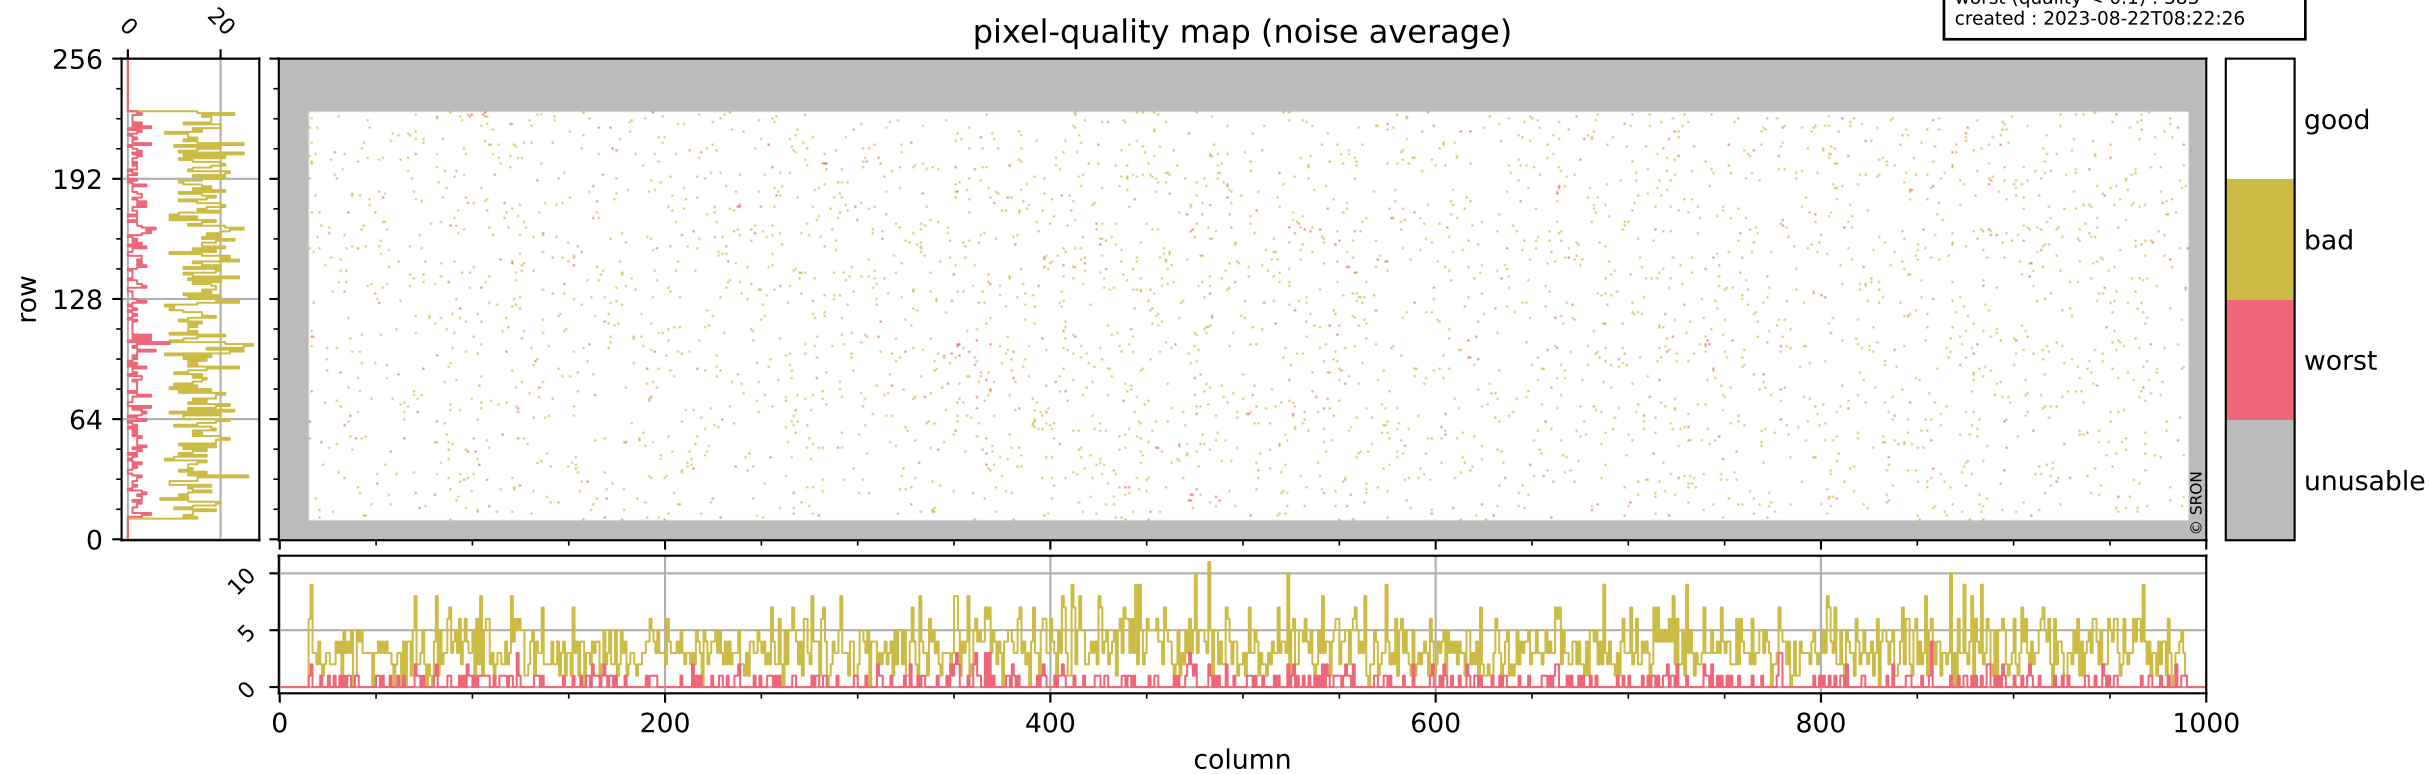

Tropomi SWIR pixel quality (official)

orbits : 18 in [18847, 18892]
coverage : 2021-06-03 / 2021-06-06
bad (quality < 0.8) : 293
worst (quality < 0.1) : 114
created : 2023-08-22T08:22:25

pixel-quality map (dark)

Tropomi SWIR pixel quality (official)

orbits : 18 in [18847, 18892]
coverage : 2021-06-03 / 2021-06-06
bad (quality < 0.8) : 3452
worst (quality < 0.1) : 383
created : 2023-08-22T08:22:26

Tropomi SWIR pixel quality (official)

orbits : 18 in [18847, 18892]
coverage : 2021-06-03 / 2021-06-06
to good : 360
good to bad : 1563
to worst : 255
created : 2023-08-22T08:22:26

total quality compared with SWIR pixel-quality CKD

Tropomi SWIR pixel quality (official)

orbits : 18 in [18847, 18892]
coverage : 2021-06-03 / 2021-06-06
created : 2023-08-22T08:22:26

Histograms of pixel-quality

Tropomi SWIR pixel quality (official) ground-tracks of Sentinel-5P

orbits : 18 in [18847, 18892]
coverage : 2021-06-03 / 2021-06-06
created : 2023-08-22T08:22:27