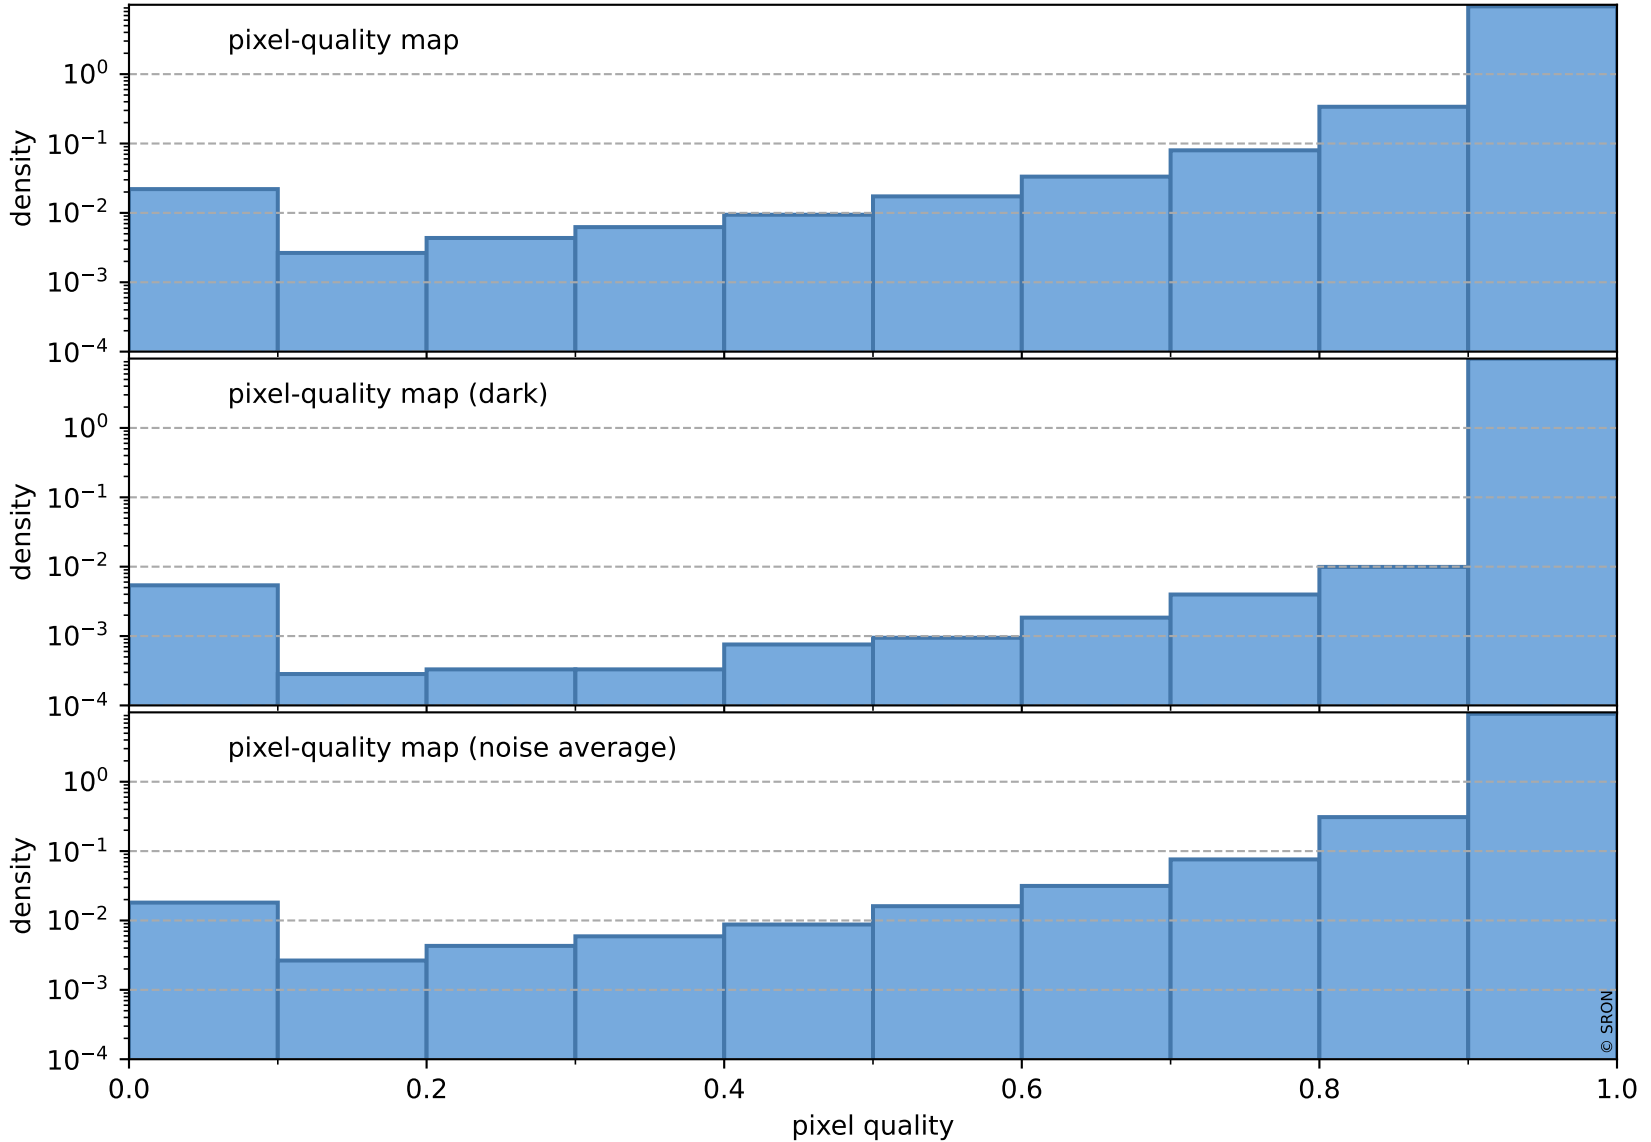

orbits : 18 in [18847, 18892]
coverage : 2021-06-03 / 2021-06-06
to good : 360
good to bad : 1563
to worst : 255
created : 2023-08-22T08:22:26

total quality compared with SWIR pixel-quality CKD

Tropomi SWIR pixel quality (official)

orbits : 18 in [18847, 18892]
coverage : 2021-06-03 / 2021-06-06
created : 2023-08-22T08:22:26

Histograms of pixel-quality

Tropomi SWIR pixel quality (official) ground-tracks of Sentinel-5P

orbits : 18 in [18847, 18892]
coverage : 2021-06-03 / 2021-06-06
created : 2023-08-22T08:22:27

Tropomi SWIR pixel quality (official)

orbits : [2827, 18892]
coverage : 2018-04-30 / 2021-06-06
created : 2023-08-22T08:22:27

trend of pixel quality & temperatures