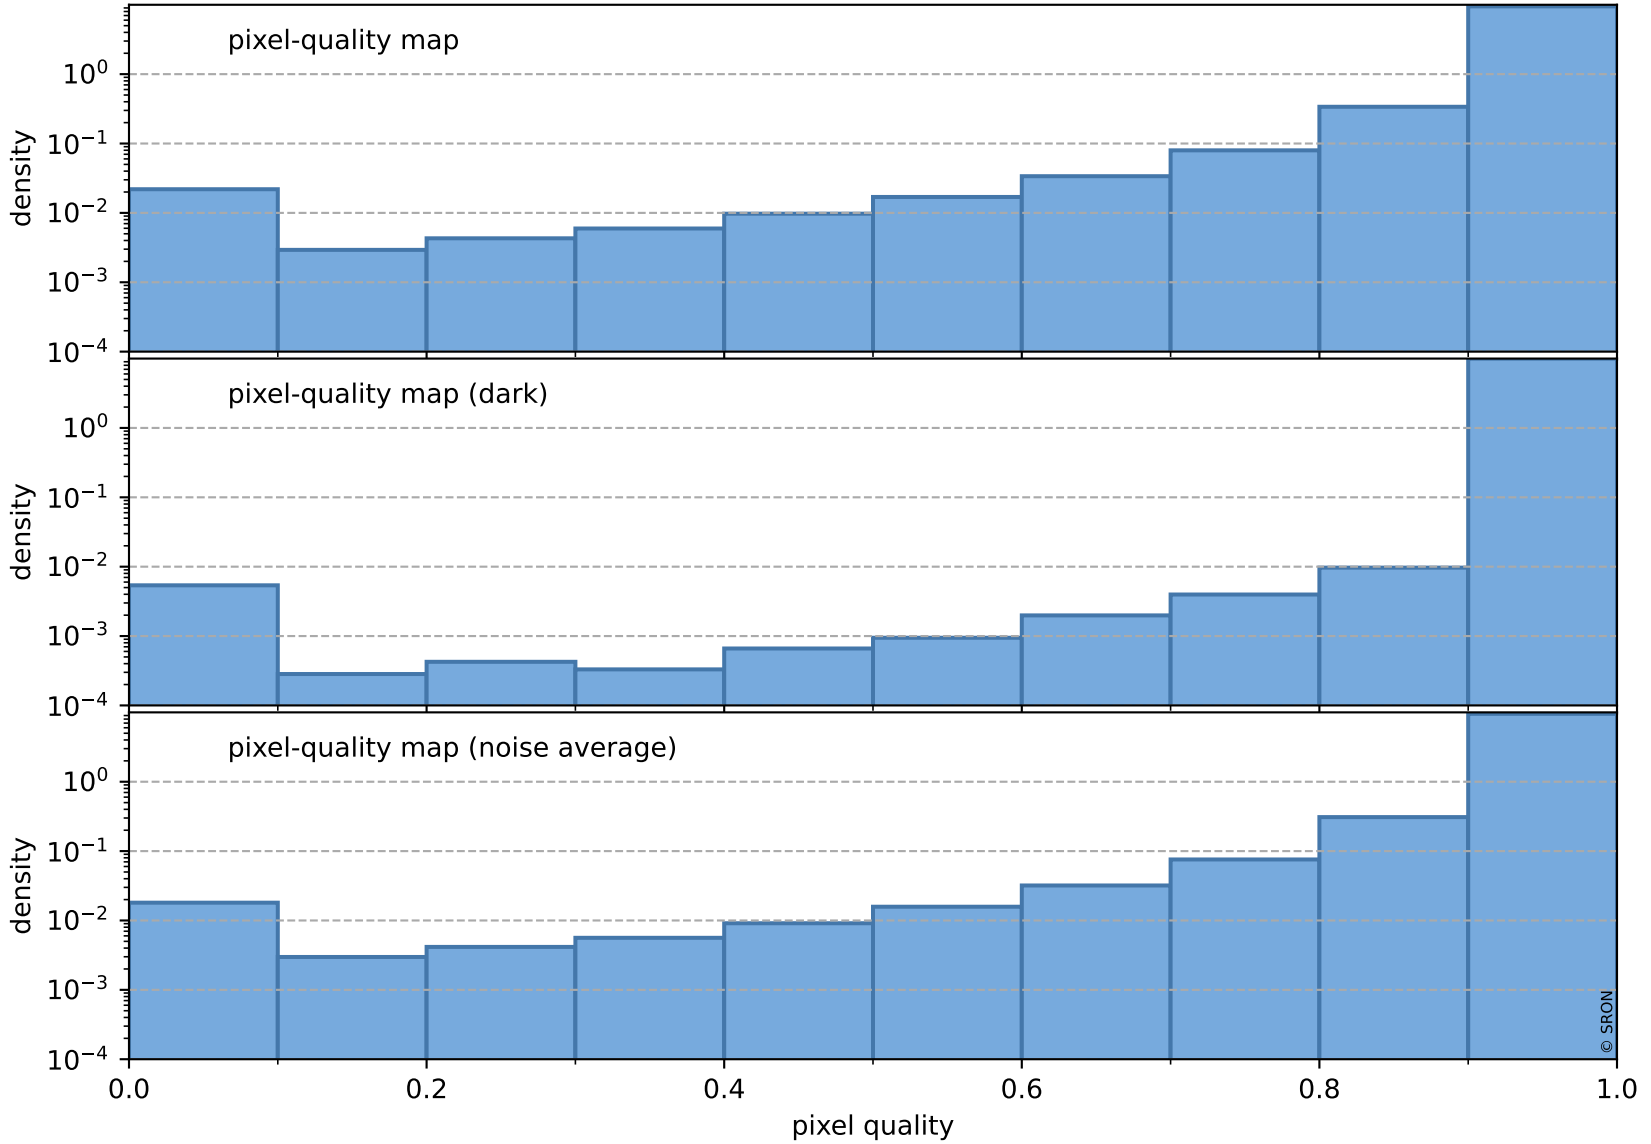

Tropomi SWIR pixel quality (official)

orbits : 19 in [18862, 18907]
coverage : 2021-06-04 / 2021-06-07
to good : 363
good to bad : 1576
to worst : 252
created : 2023-08-22T08:22:28

total quality compared with SWIR pixel-quality CKD

Tropomi SWIR pixel quality (official)

orbits : 19 in [18862, 18907]
coverage : 2021-06-04 / 2021-06-07
created : 2023-08-22T08:22:29

Histograms of pixel-quality

Tropomi SWIR pixel quality (official) ground-tracks of Sentinel-5P

orbits : 19 in [18862, 18907]
coverage : 2021-06-04 / 2021-06-07
created : 2023-08-22T08:22:29

Tropomi SWIR pixel quality (official)

orbits : [2827, 18907]
coverage : 2018-04-30 / 2021-06-07
created : 2023-08-22T08:22:29