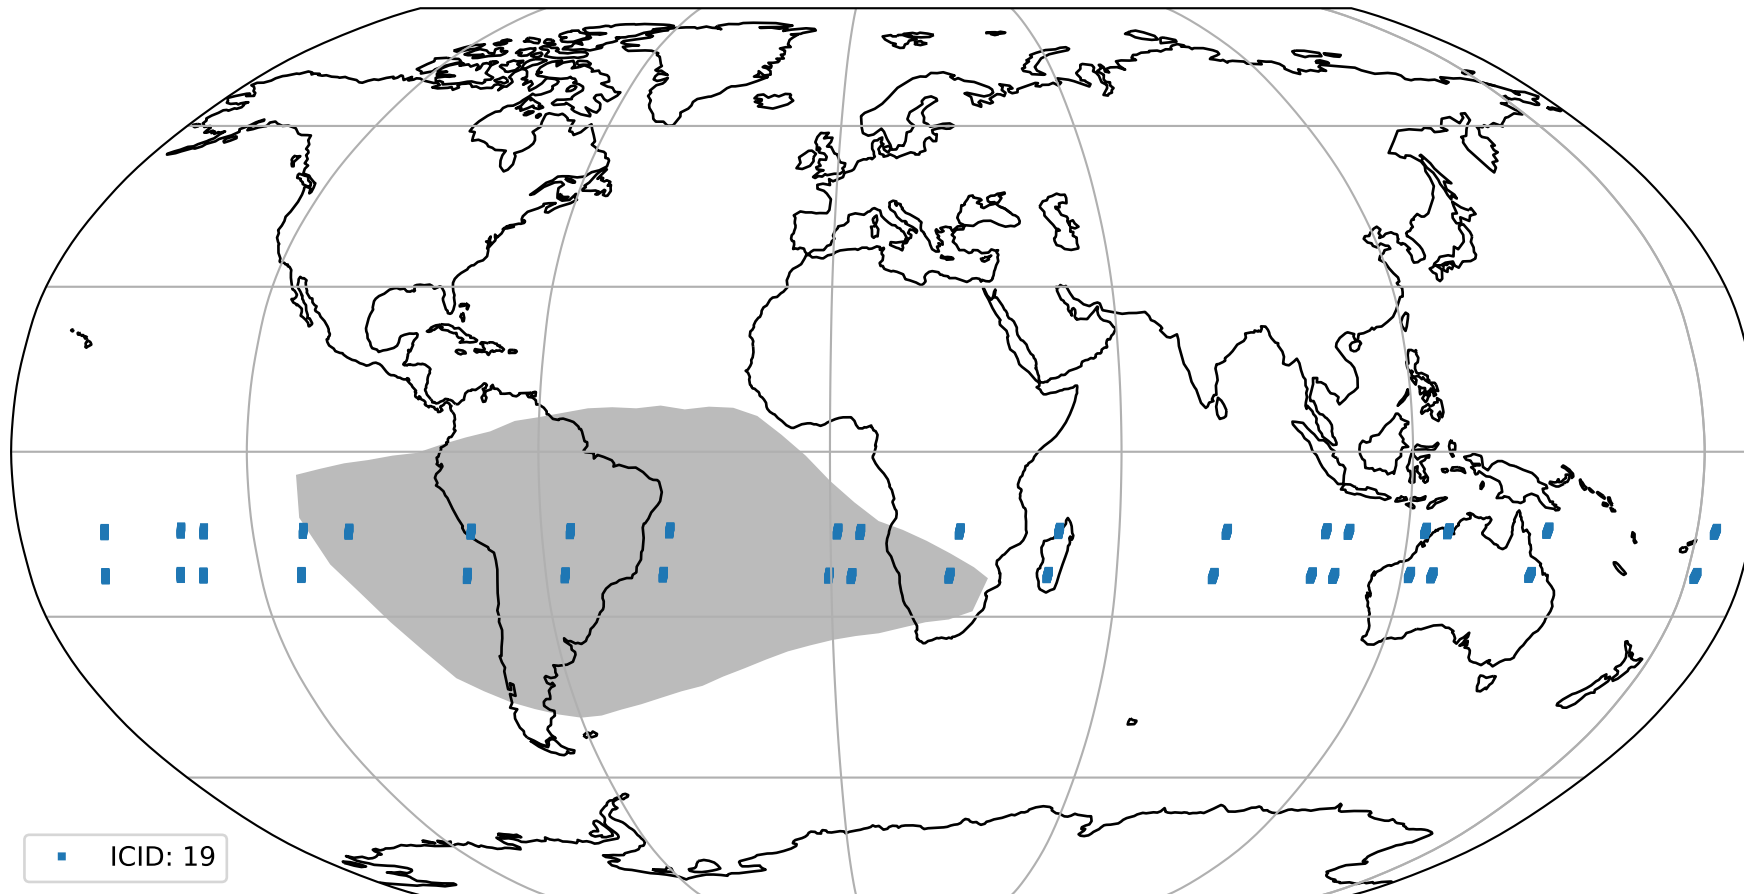

Tropomi SWIR pixel quality (official)

orbits : 19 in [18862, 18907]
coverage : 2021-06-04 / 2021-06-07
to good : 363
good to bad : 1576
to worst : 252
created : 2023-08-22T08:22:28

total quality compared with SWIR pixel-quality CKD

Tropomi SWIR pixel quality (official)

orbits : 19 in [18862, 18907]
coverage : 2021-06-04 / 2021-06-07
created : 2023-08-22T08:22:29

Histograms of pixel-quality

Tropomi SWIR pixel quality (official) ground-tracks of Sentinel-5P

orbits : 19 in [18862, 18907]
coverage : 2021-06-04 / 2021-06-07
created : 2023-08-22T08:22:29

Tropomi SWIR pixel quality (official)

orbits : [2827, 18907]
coverage : 2018-04-30 / 2021-06-07
created : 2023-08-22T08:22:29