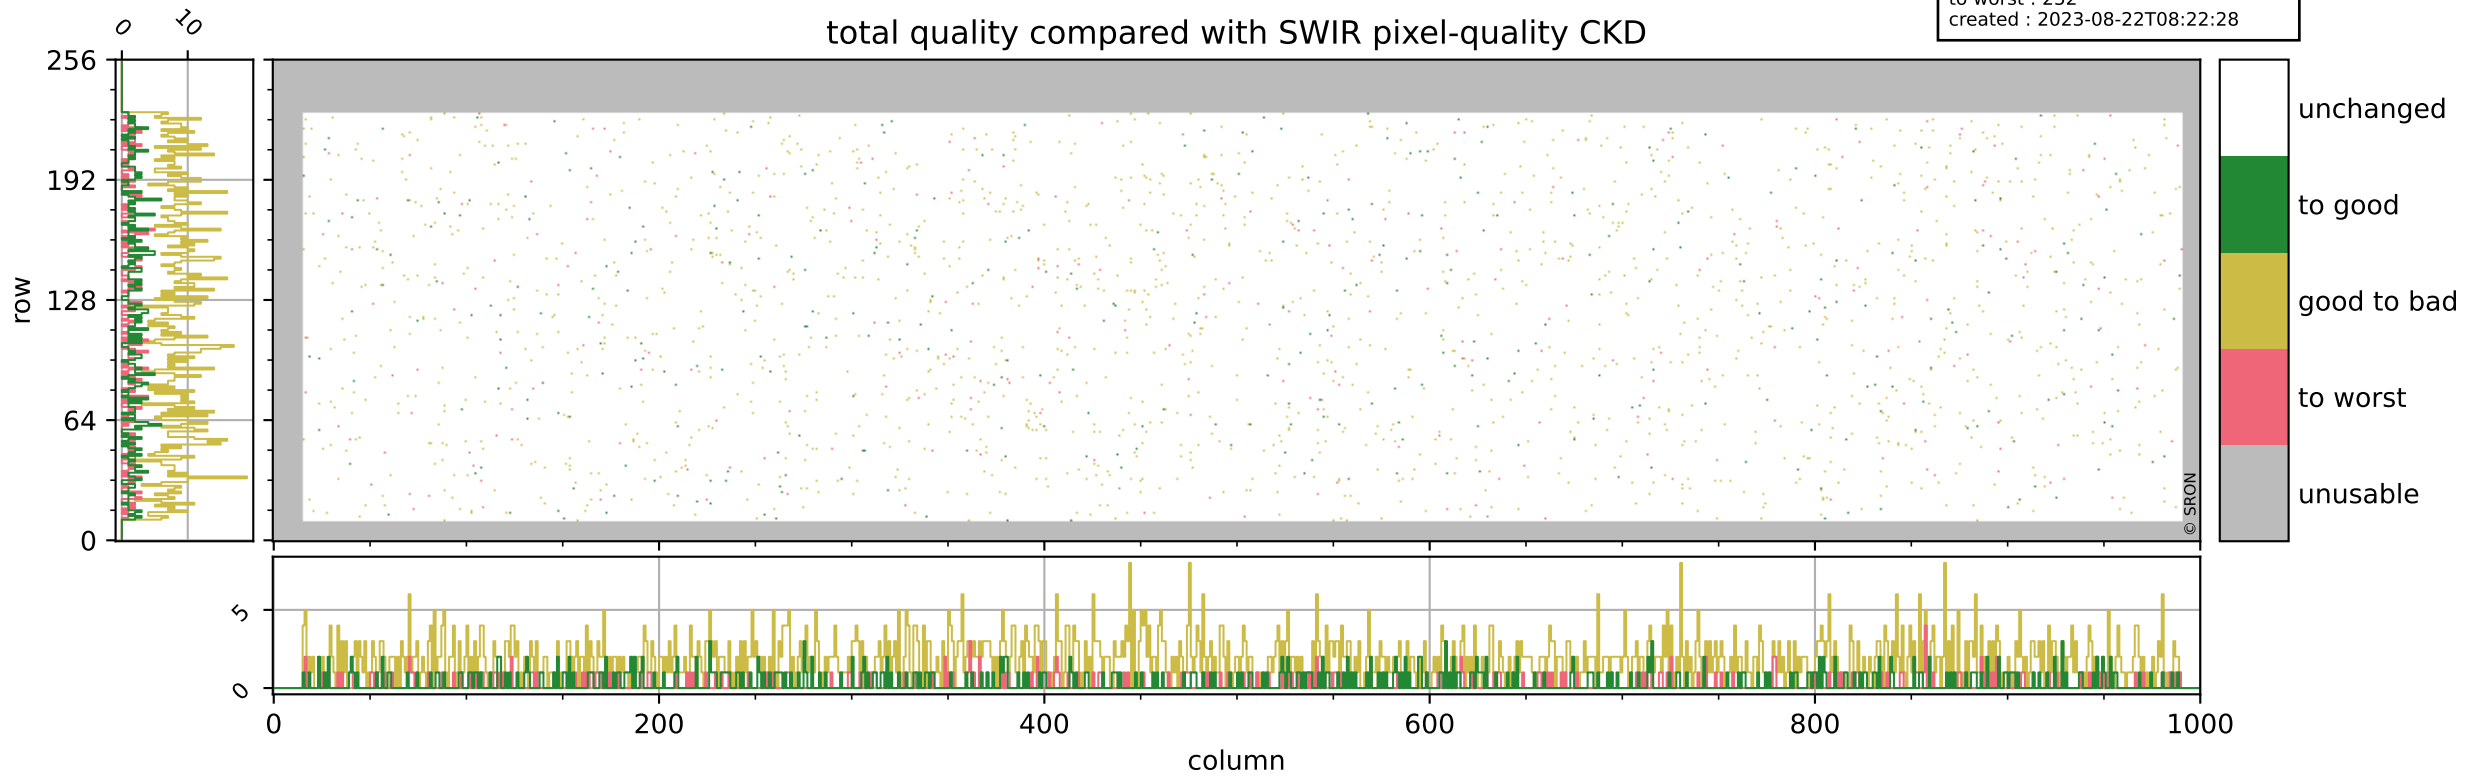

Tropomi SWIR pixel quality (official)

orbits : 19 in [18862, 18907]
coverage : 2021-06-04 / 2021-06-07
bad (quality < 0.8) : 3458
worst (quality < 0.1) : 382
created : 2023-08-22T08:22:28

pixel-quality map (noise average)

Tropomi SWIR pixel quality (official)

orbits : 19 in [18862, 18907]
coverage : 2021-06-04 / 2021-06-07
to good : 363
good to bad : 1576
to worst : 252
created : 2023-08-22T08:22:28

total quality compared with SWIR pixel-quality CKD

Tropomi SWIR pixel quality (official)

orbits : 19 in [18862, 18907]
coverage : 2021-06-04 / 2021-06-07
created : 2023-08-22T08:22:29

Histograms of pixel-quality

Tropomi SWIR pixel quality (official) ground-tracks of Sentinel-5P

orbits : 19 in [18862, 18907]
coverage : 2021-06-04 / 2021-06-07
created : 2023-08-22T08:22:29

Tropomi SWIR pixel quality (official)

orbits : [2827, 18907]
coverage : 2018-04-30 / 2021-06-07
created : 2023-08-22T08:22:29