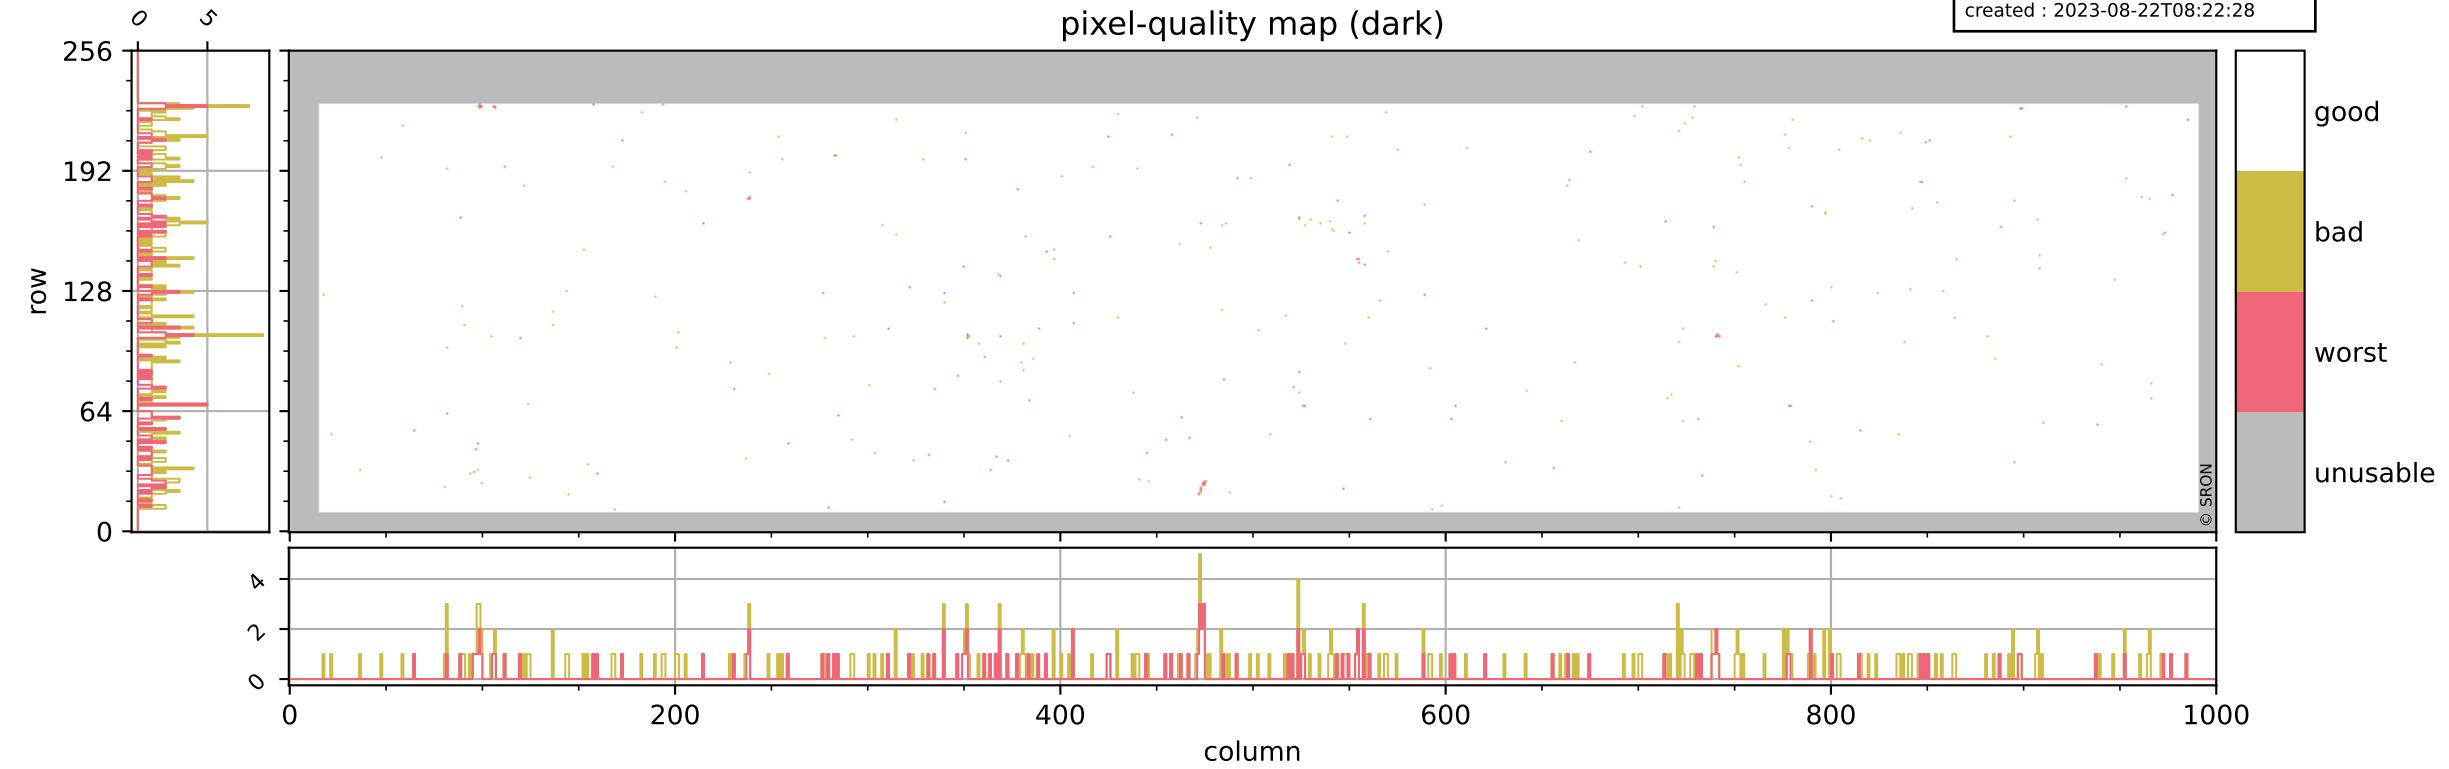

Tropomi SWIR pixel quality (official)

orbits : 19 in [18862, 18907]
coverage : 2021-06-04 / 2021-06-07
bad (quality < 0.8) : 3710
worst (quality < 0.1) : 464
created : 2023-08-22T08:22:28

pixel-quality map

Tropomi SWIR pixel quality (official)

orbits : 19 in [18862, 18907]
coverage : 2021-06-04 / 2021-06-07
bad (quality < 0.8) : 296
worst (quality < 0.1) : 114
created : 2023-08-22T08:22:28

pixel-quality map (dark)

Tropomi SWIR pixel quality (official)

orbits : 19 in [18862, 18907]
coverage : 2021-06-04 / 2021-06-07
bad (quality < 0.8) : 3458
worst (quality < 0.1) : 382
created : 2023-08-22T08:22:28

pixel-quality map (noise average)

Tropomi SWIR pixel quality (official)

orbits : 19 in [18862, 18907]
coverage : 2021-06-04 / 2021-06-07
created : 2023-08-22T08:22:29

Histograms of pixel-quality

Tropomi SWIR pixel quality (official) ground-tracks of Sentinel-5P