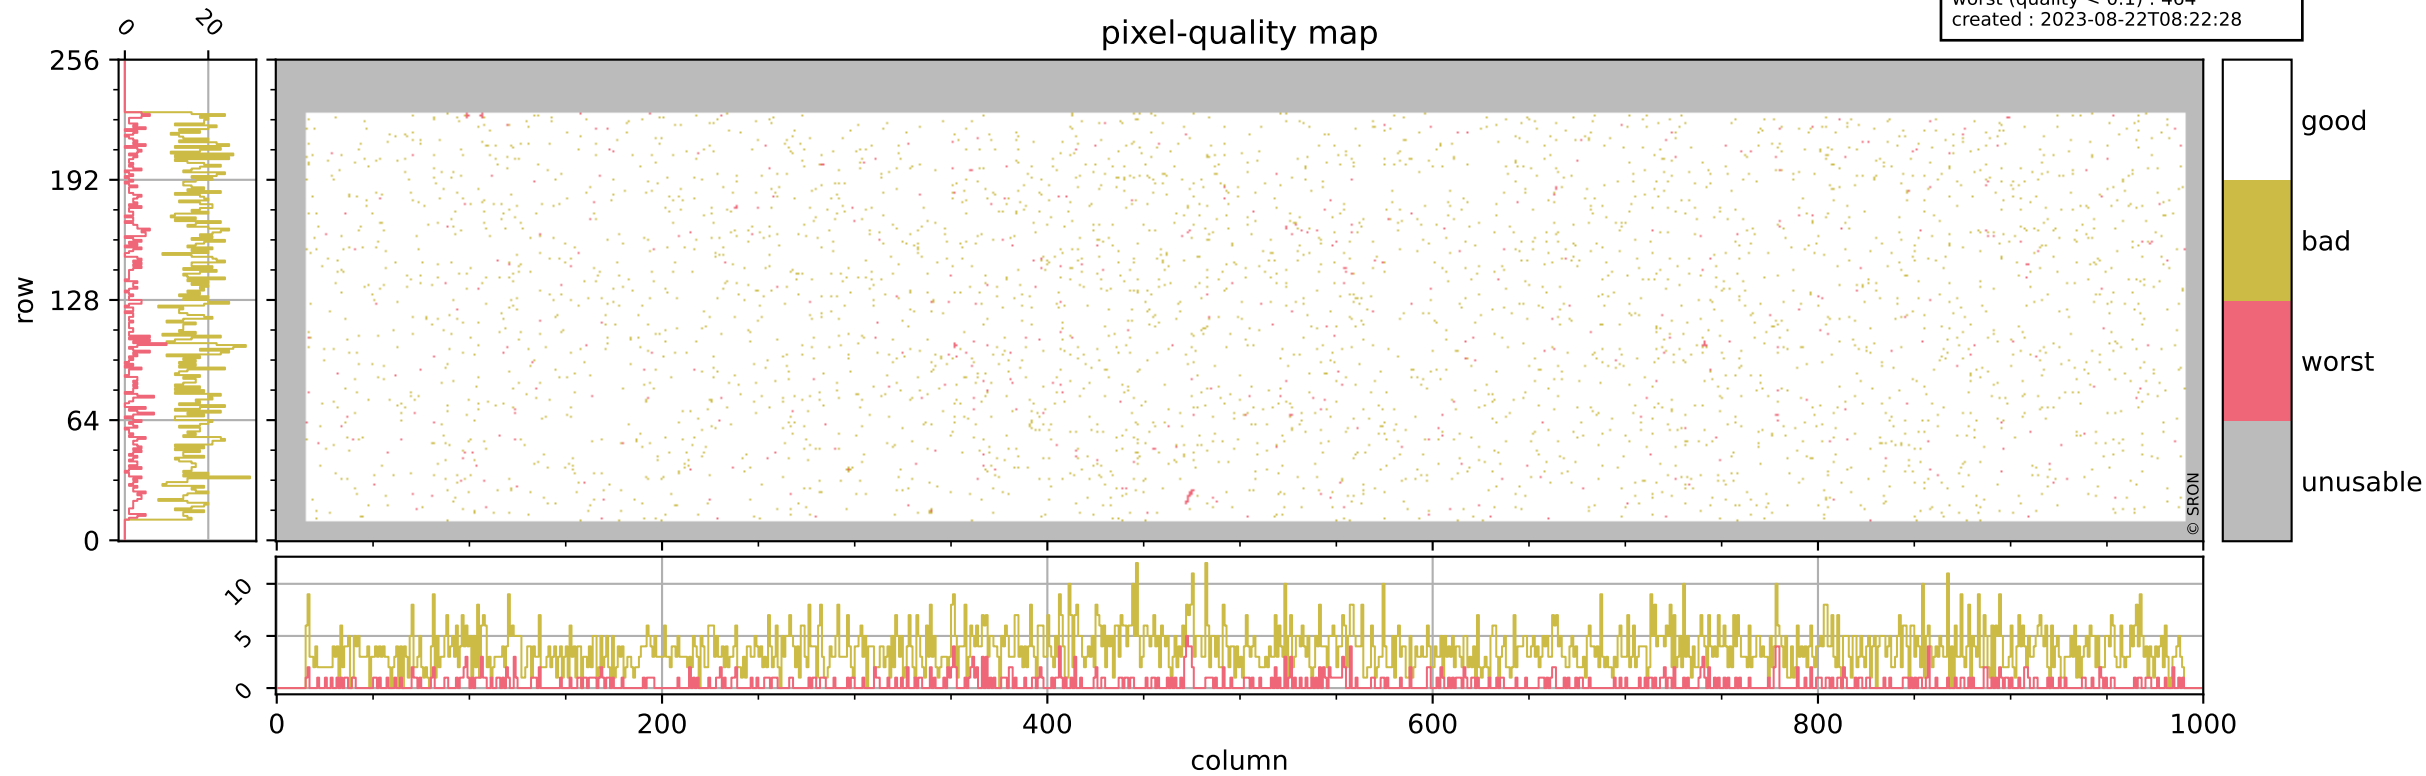

Tropomi SWIR pixel quality (official)

orbits : 19 in [18862, 18907]
coverage : 2021-06-04 / 2021-06-07
bad (quality < 0.8) : 3710
worst (quality < 0.1) : 464
created : 2023-08-22T08:22:28

pixel-quality map

Tropomi SWIR pixel quality (official)

orbits : 19 in [18862, 18907]
coverage : 2021-06-04 / 2021-06-07
bad (quality < 0.8) : 296
worst (quality < 0.1) : 114
created : 2023-08-22T08:22:28

pixel-quality map (dark)

Tropomi SWIR pixel quality (official)

orbits : 19 in [18862, 18907]
coverage : 2021-06-04 / 2021-06-07
bad (quality < 0.8) : 3458
worst (quality < 0.1) : 382
created : 2023-08-22T08:22:28

pixel-quality map (noise average)

Tropomi SWIR pixel quality (official)

orbits : 19 in [18862, 18907]
coverage : 2021-06-04 / 2021-06-07
created : 2023-08-22T08:22:29

Histograms of pixel-quality

Tropomi SWIR pixel quality (official) ground-tracks of Sentinel-5P