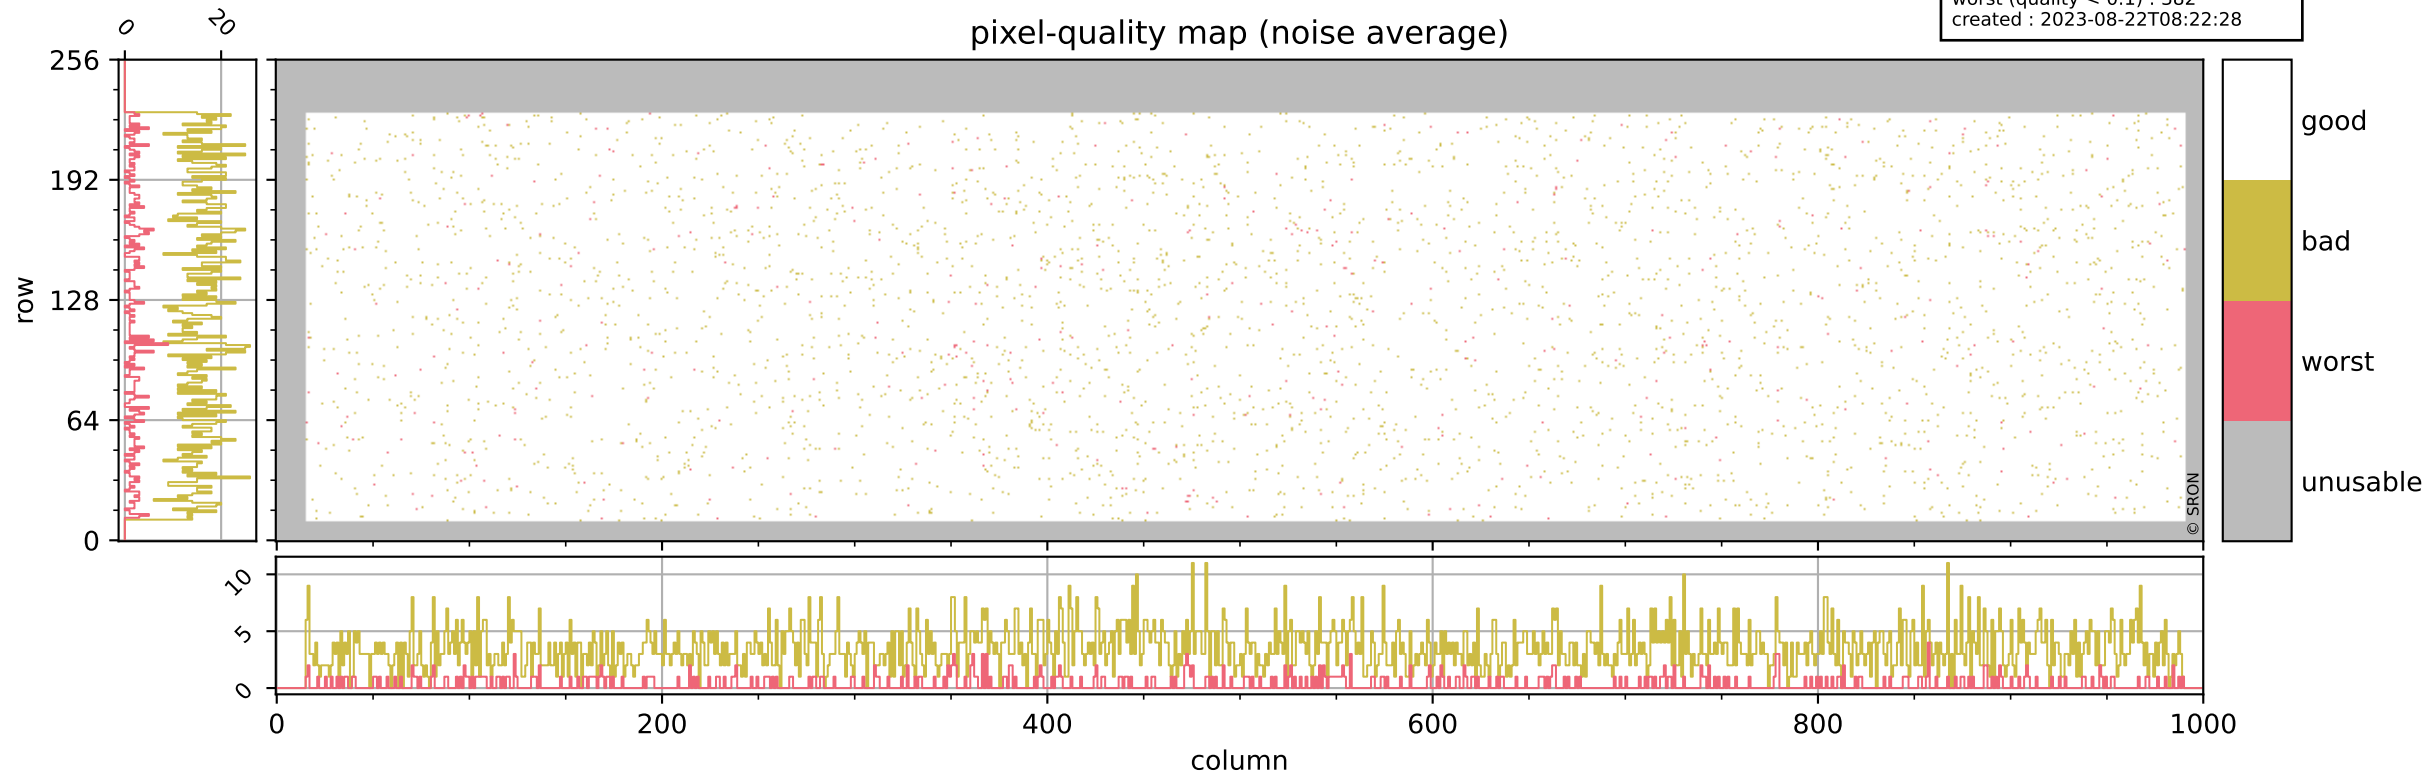

Tropomi SWIR pixel quality (official)

orbits : 19 in [18862, 18907]
coverage : 2021-06-04 / 2021-06-07
bad (quality < 0.8) : 296
worst (quality < 0.1) : 114
created : 2023-08-22T08:22:28

pixel-quality map (dark)

Tropomi SWIR pixel quality (official)

orbits : 19 in [18862, 18907]
coverage : 2021-06-04 / 2021-06-07
bad (quality < 0.8) : 3458
worst (quality < 0.1) : 382
created : 2023-08-22T08:22:28

pixel-quality map (noise average)

Tropomi SWIR pixel quality (official)

orbits : 19 in [18862, 18907]
coverage : 2021-06-04 / 2021-06-07
to good : 363
good to bad : 1576
to worst : 252
created : 2023-08-22T08:22:28

total quality compared with SWIR pixel-quality CKD

Tropomi SWIR pixel quality (official)

orbits : 19 in [18862, 18907]
coverage : 2021-06-04 / 2021-06-07
created : 2023-08-22T08:22:29

Histograms of pixel-quality

Tropomi SWIR pixel quality (official) ground-tracks of Sentinel-5P