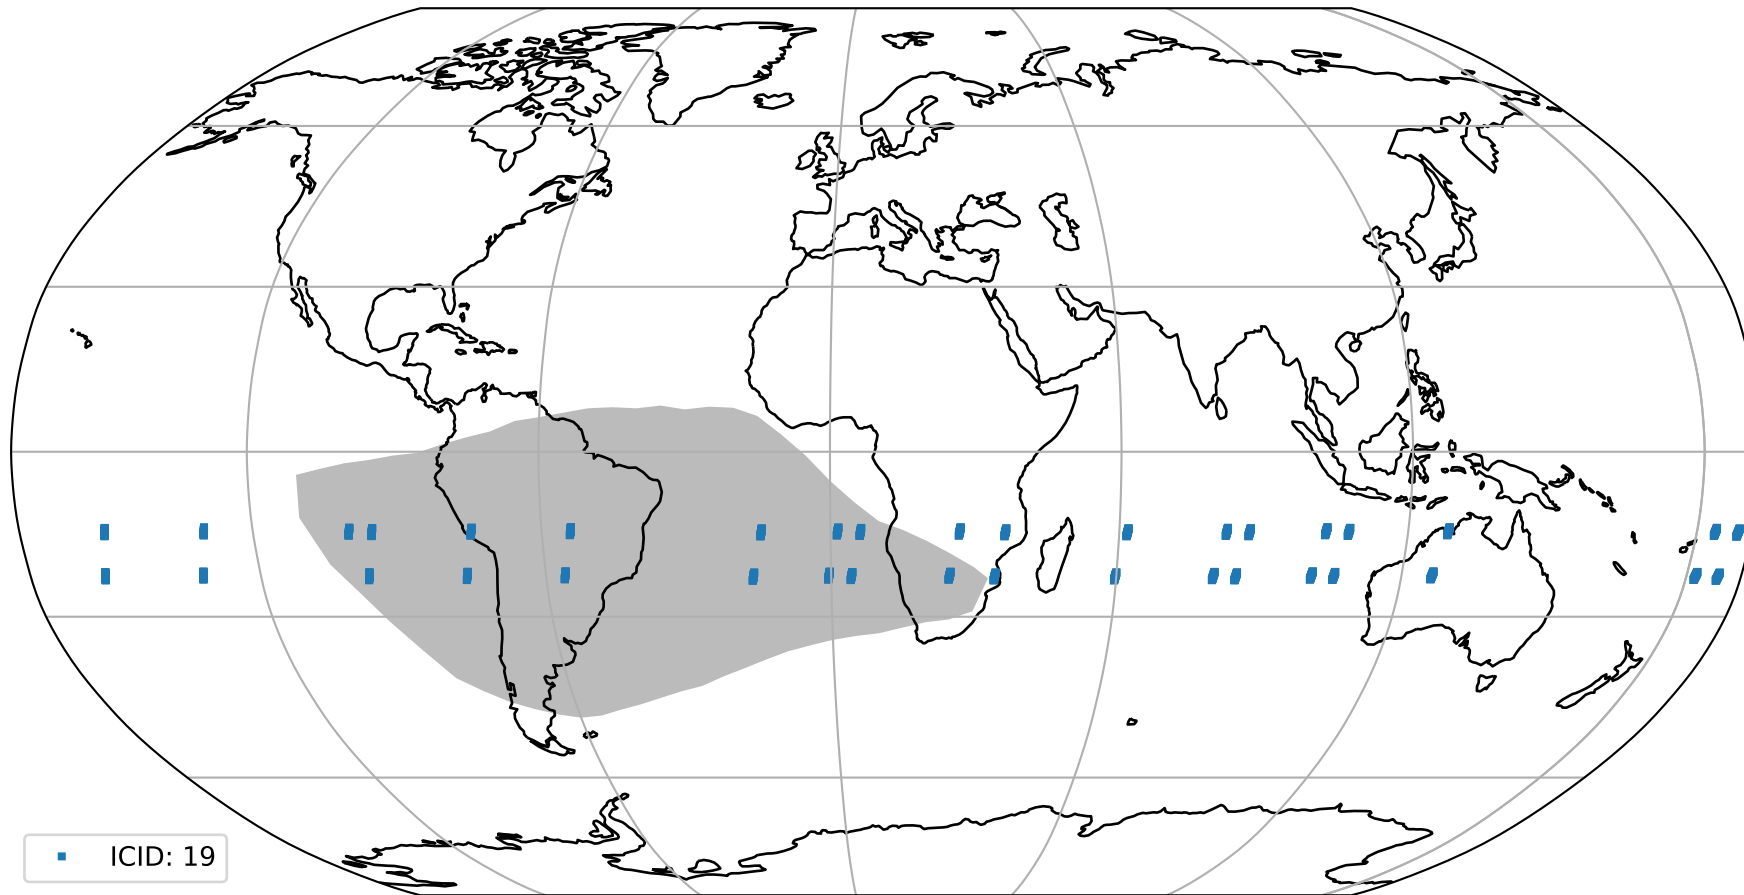

# Tropomi SWIR pixel quality (official)

orbits : 19 in [18877, 18922]  
coverage : 2021-06-05 / 2021-06-08  
created : 2023-08-22T08:22:31

## Histograms of pixel-quality

# Tropomi SWIR pixel quality (official) ground-tracks of Sentinel-5P

orbits : 19 in [18877, 18922]  
coverage : 2021-06-05 / 2021-06-08  
created : 2023-08-22T08:22:31