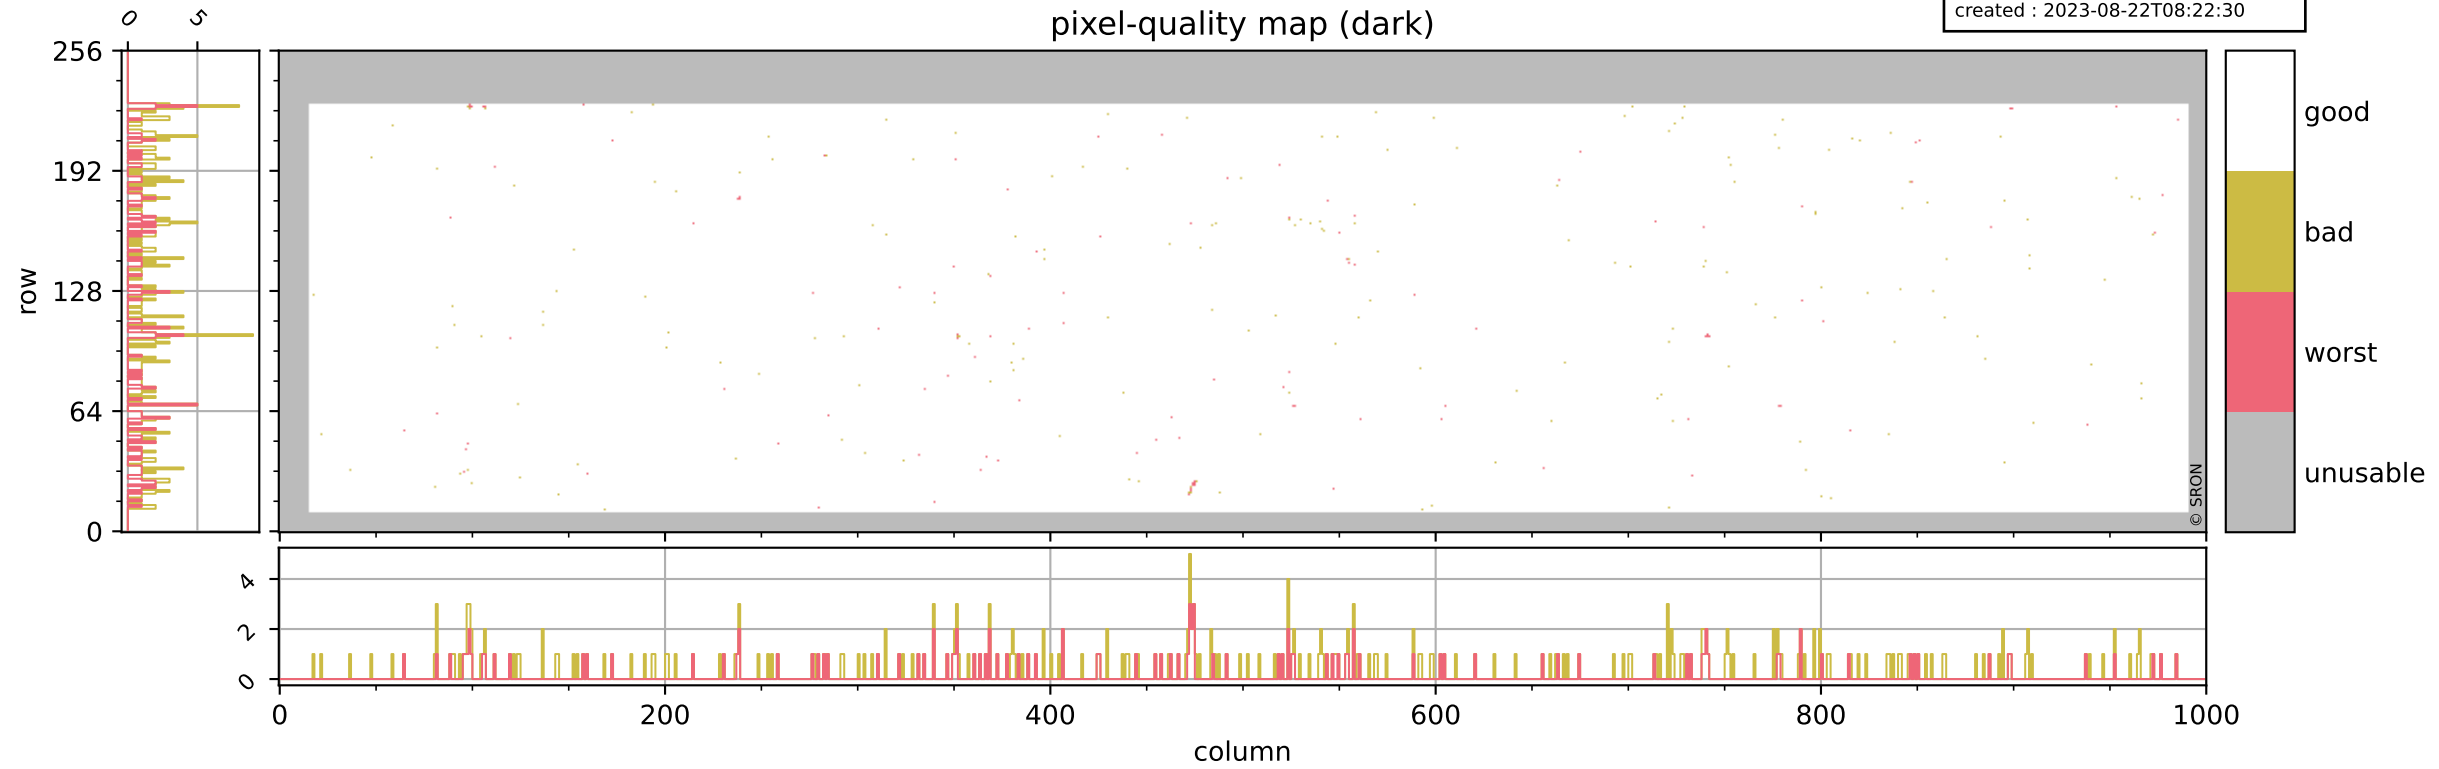

# Tropomi SWIR pixel quality (official)

orbits : 19 in [18877, 18922]  
coverage : 2021-06-05 / 2021-06-08  
bad (quality < 0.8) : 3714  
worst (quality < 0.1) : 469  
created : 2023-08-22T08:22:30

## pixel-quality map

# Tropomi SWIR pixel quality (official)

orbits : 19 in [18877, 18922]  
coverage : 2021-06-05 / 2021-06-08  
bad (quality < 0.8) : 296  
worst (quality < 0.1) : 113  
created : 2023-08-22T08:22:30

## pixel-quality map (dark)