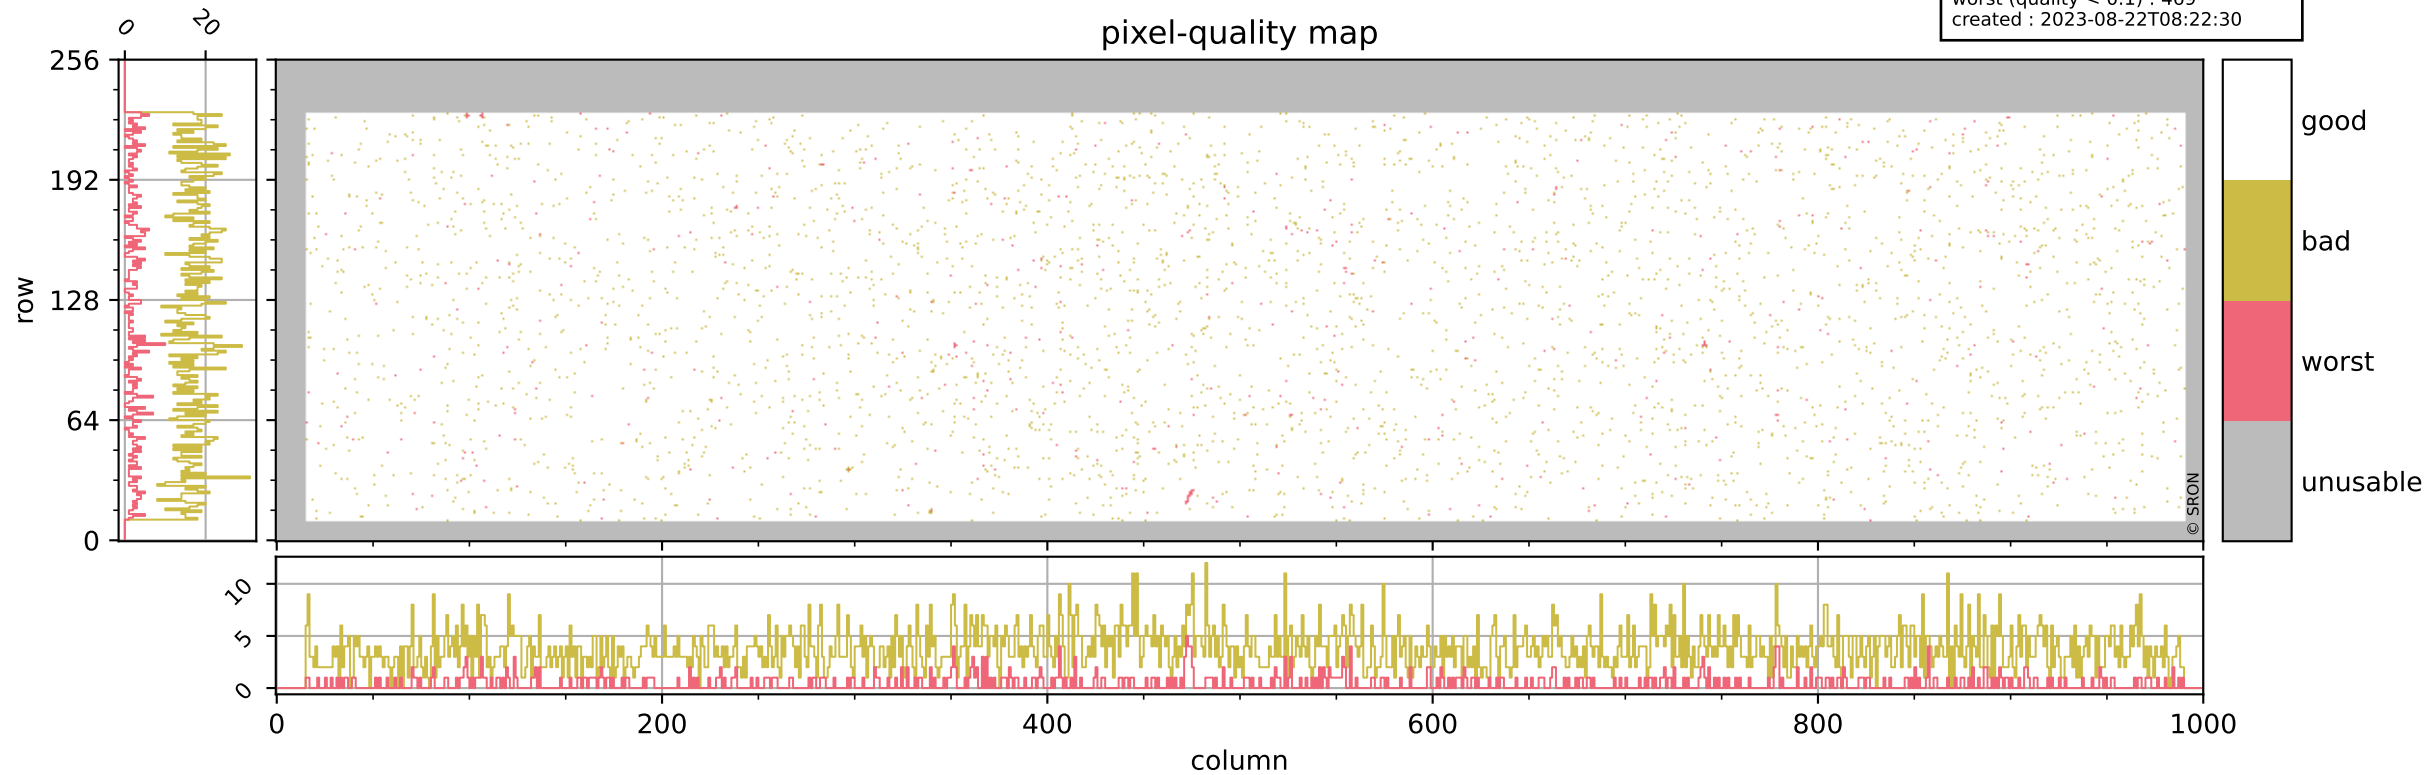

# Tropomi SWIR pixel quality (official)

orbits : 19 in [18877, 18922]  
coverage : 2021-06-05 / 2021-06-08  
bad (quality < 0.8) : 3714  
worst (quality < 0.1) : 469  
created : 2023-08-22T08:22:30

## pixel-quality map

# Tropomi SWIR pixel quality (official)

orbits : 19 in [18877, 18922]  
coverage : 2021-06-05 / 2021-06-08  
bad (quality < 0.8) : 296  
worst (quality < 0.1) : 113  
created : 2023-08-22T08:22:30

## pixel-quality map (dark)