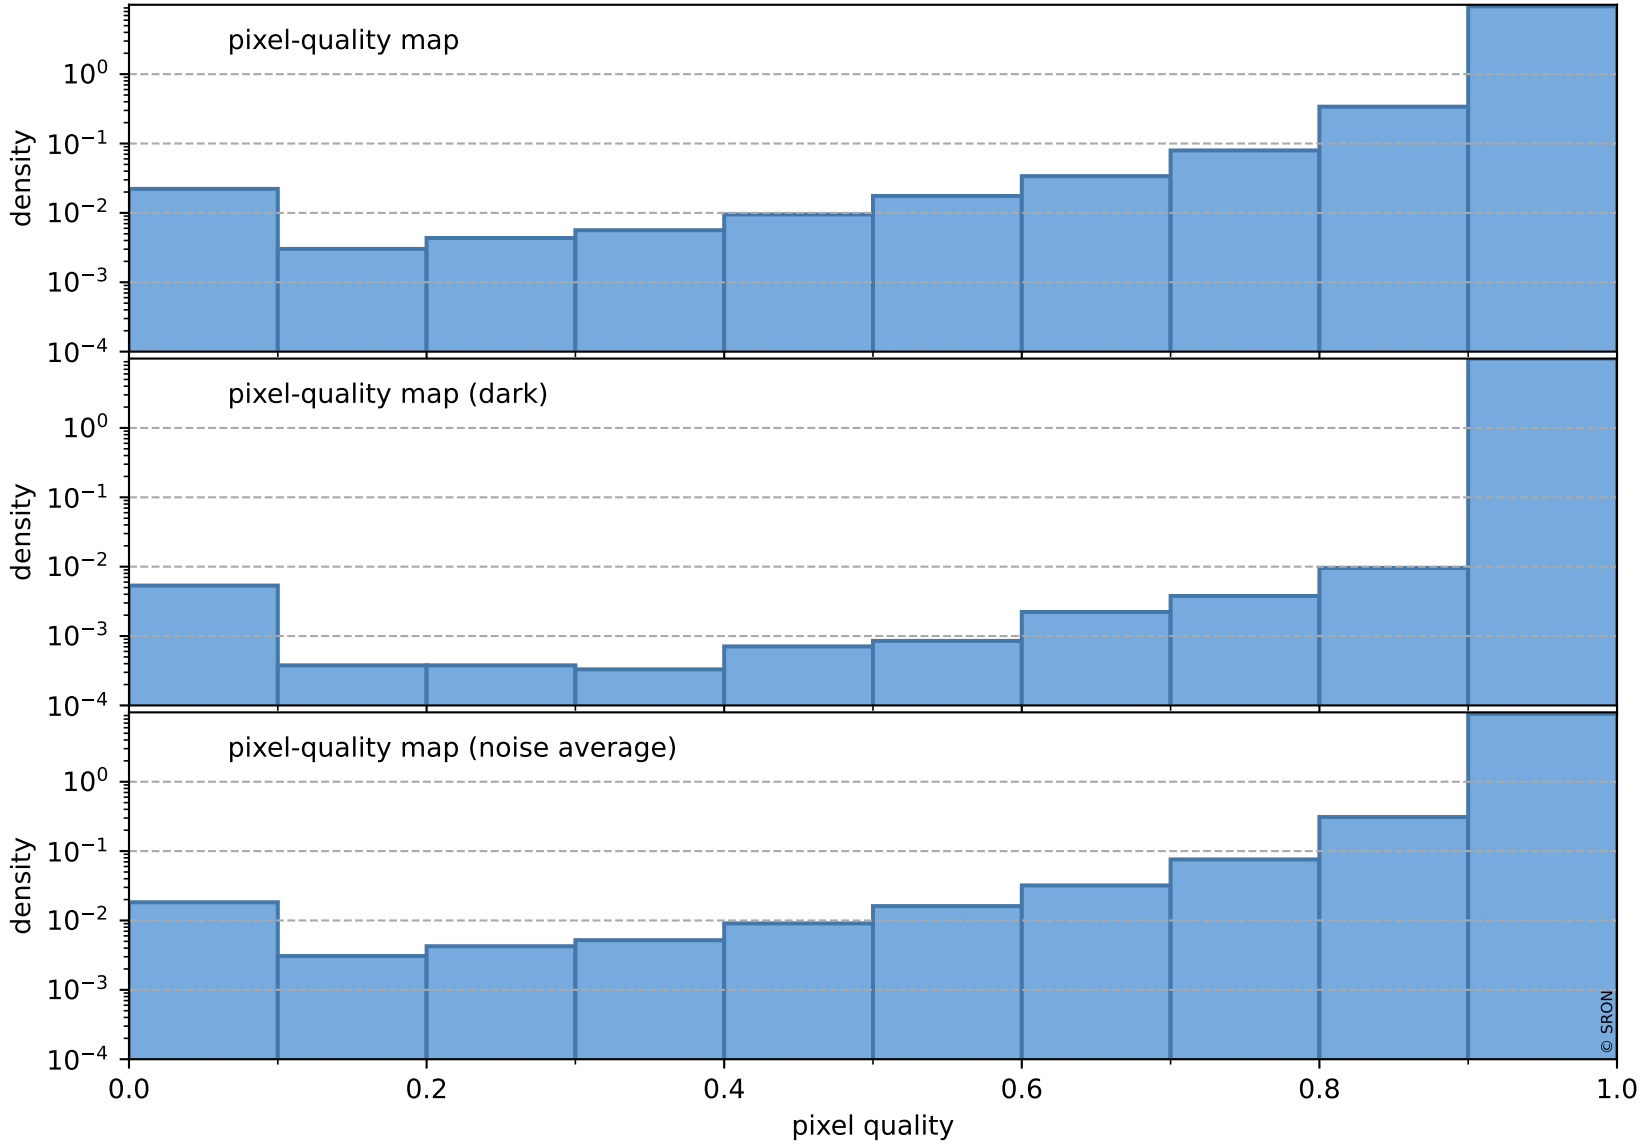

Tropomi SWIR pixel quality (official)

orbits : 19 in [18877, 18922]
coverage : 2021-06-05 / 2021-06-08
created : 2023-08-22T08:22:31

Histograms of pixel-quality