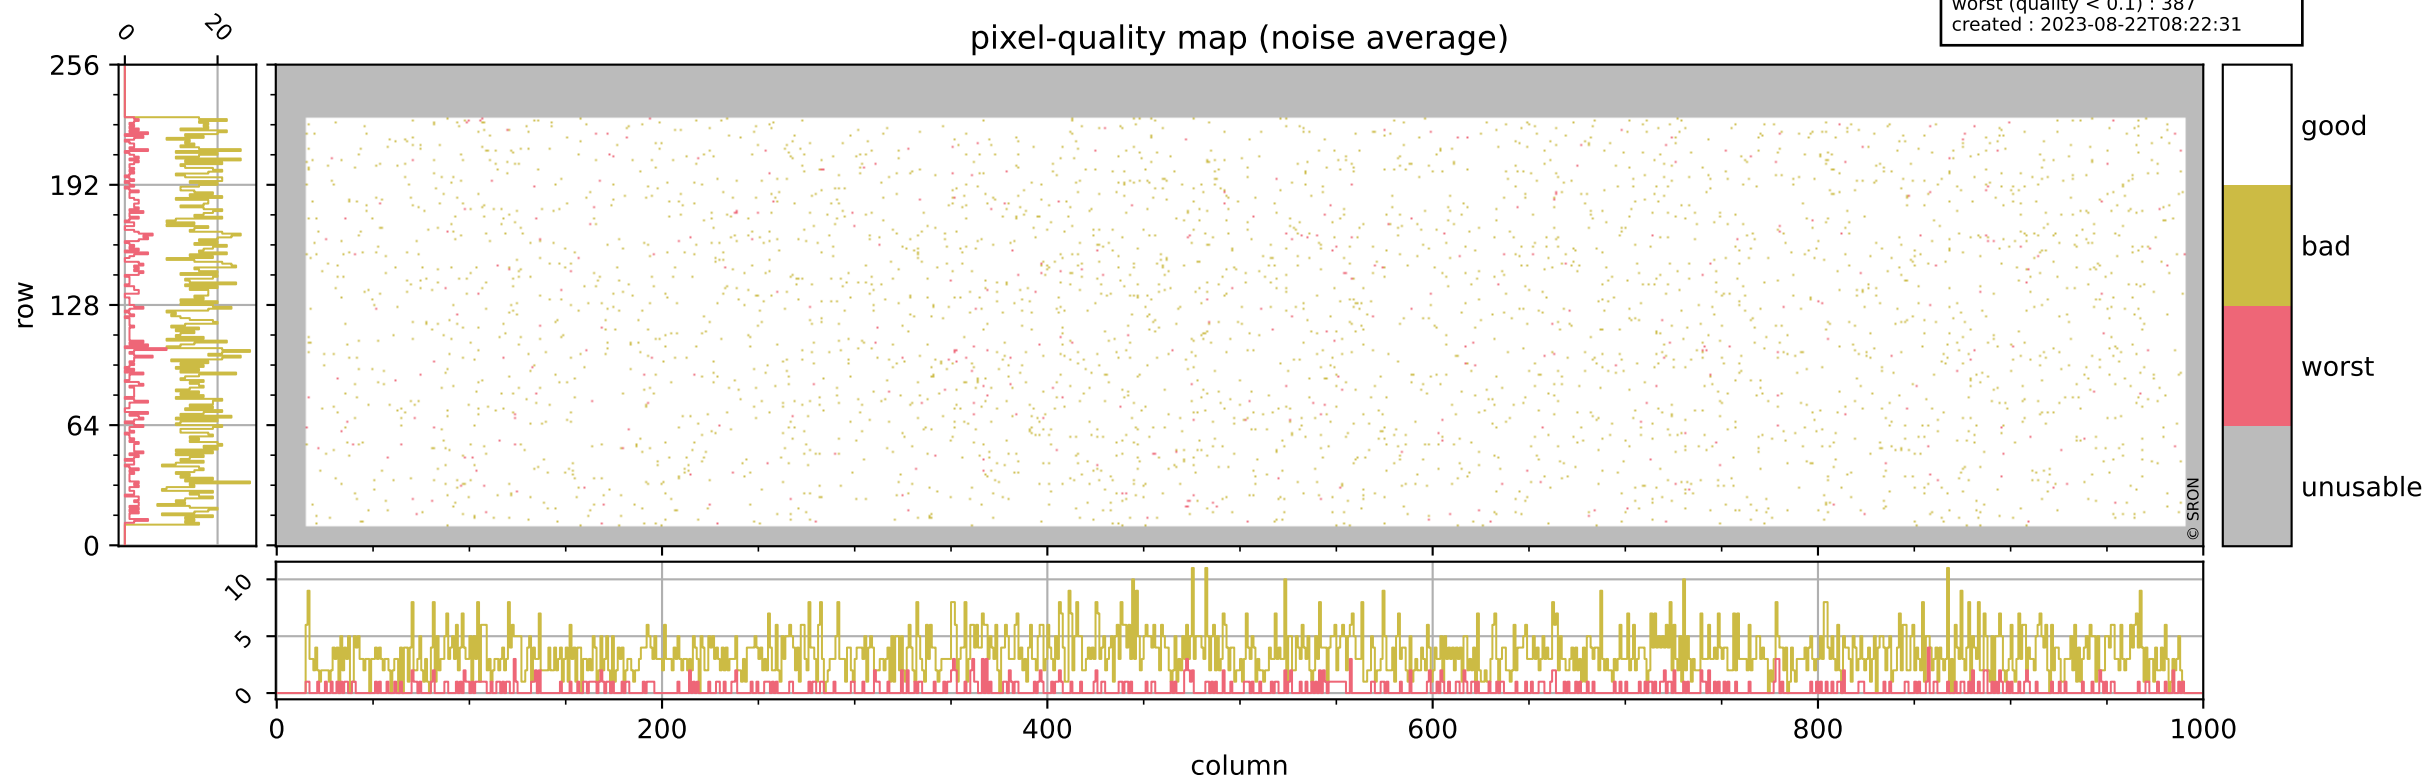

## pixel-quality map

# Tropomi SWIR pixel quality (official)

orbits : 19 in [18877, 18922]  
coverage : 2021-06-05 / 2021-06-08  
bad (quality < 0.8) : 296  
worst (quality < 0.1) : 113  
created : 2023-08-22T08:22:30

## pixel-quality map (dark)

# Tropomi SWIR pixel quality (official)

orbits : 19 in [18877, 18922]  
coverage : 2021-06-05 / 2021-06-08  
bad (quality < 0.8) : 3466  
worst (quality < 0.1) : 387  
created : 2023-08-22T08:22:31