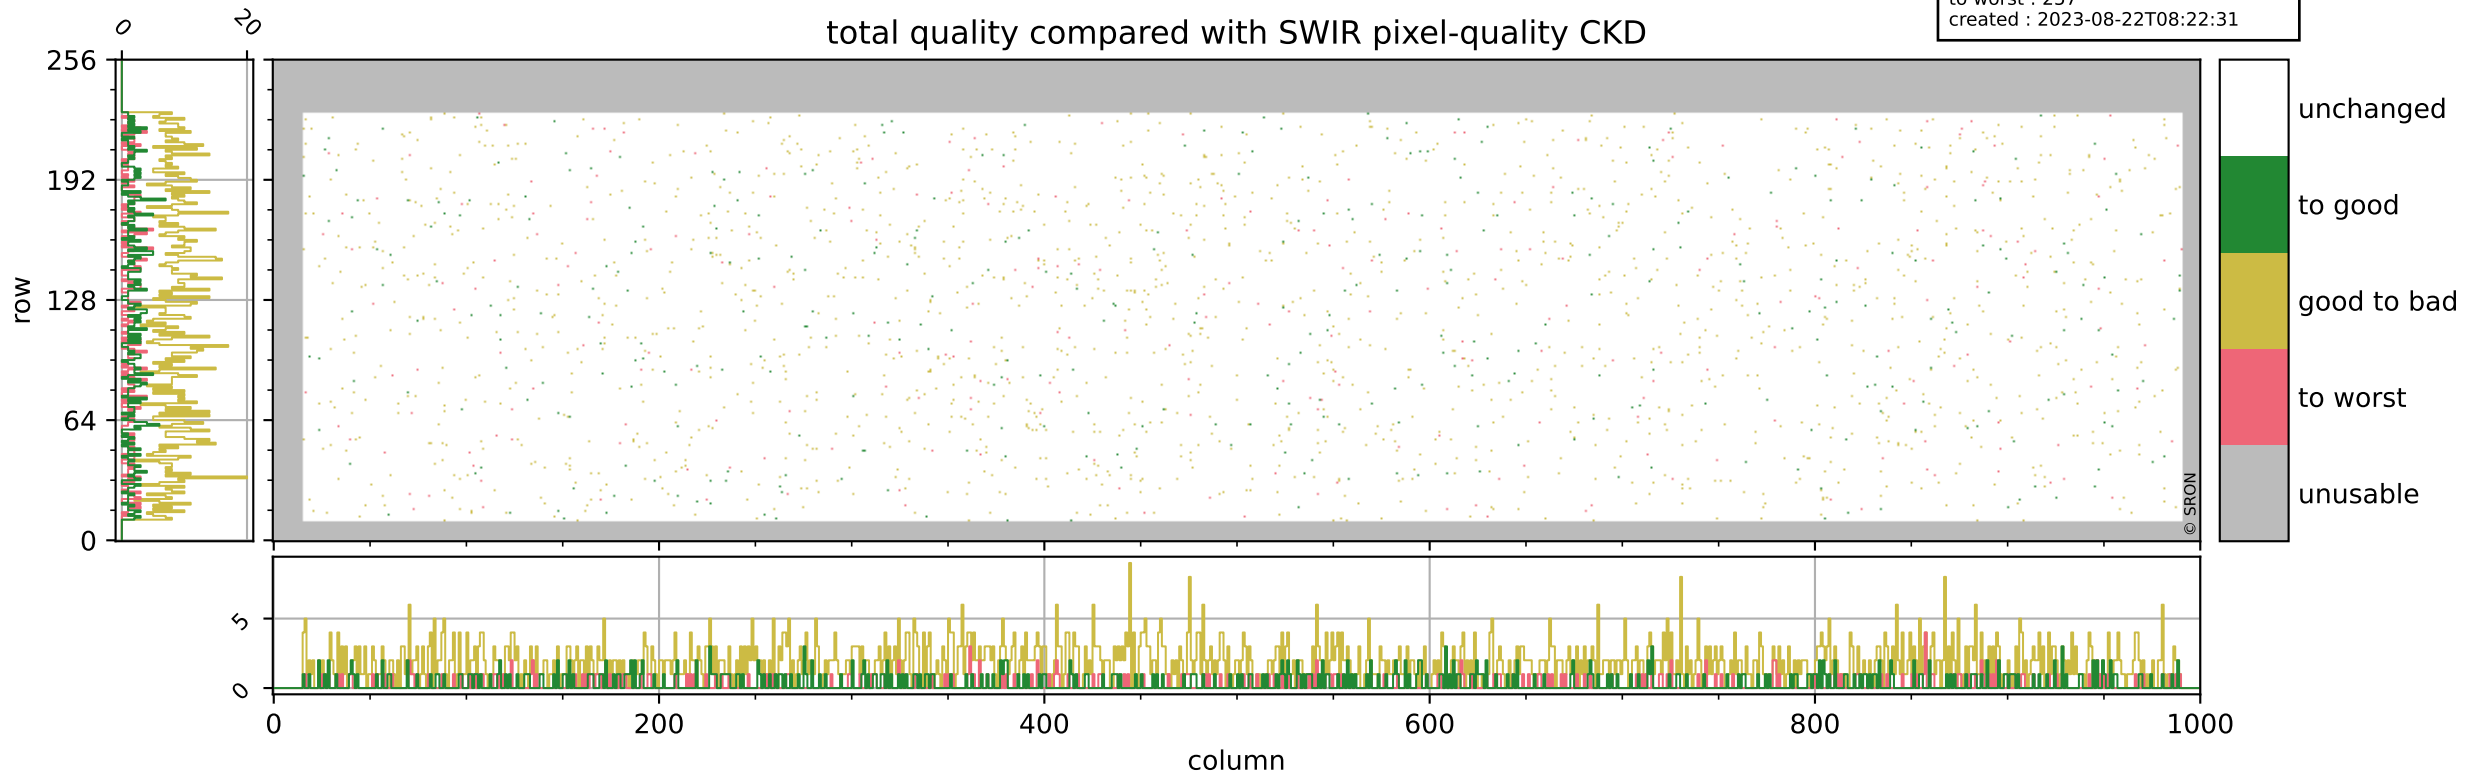

## pixel-quality map (dark)

# Tropomi SWIR pixel quality (official)

orbits : 19 in [18877, 18922]  
coverage : 2021-06-05 / 2021-06-08  
bad (quality < 0.8) : 3466  
worst (quality < 0.1) : 387  
created : 2023-08-22T08:22:31

# Tropomi SWIR pixel quality (official)

orbits : 19 in [18877, 18922]  
coverage : 2021-06-05 / 2021-06-08  
to good : 367  
good to bad : 1577  
to worst : 257  
created : 2023-08-22T08:22:31

## total quality compared with SWIR pixel-quality CKD