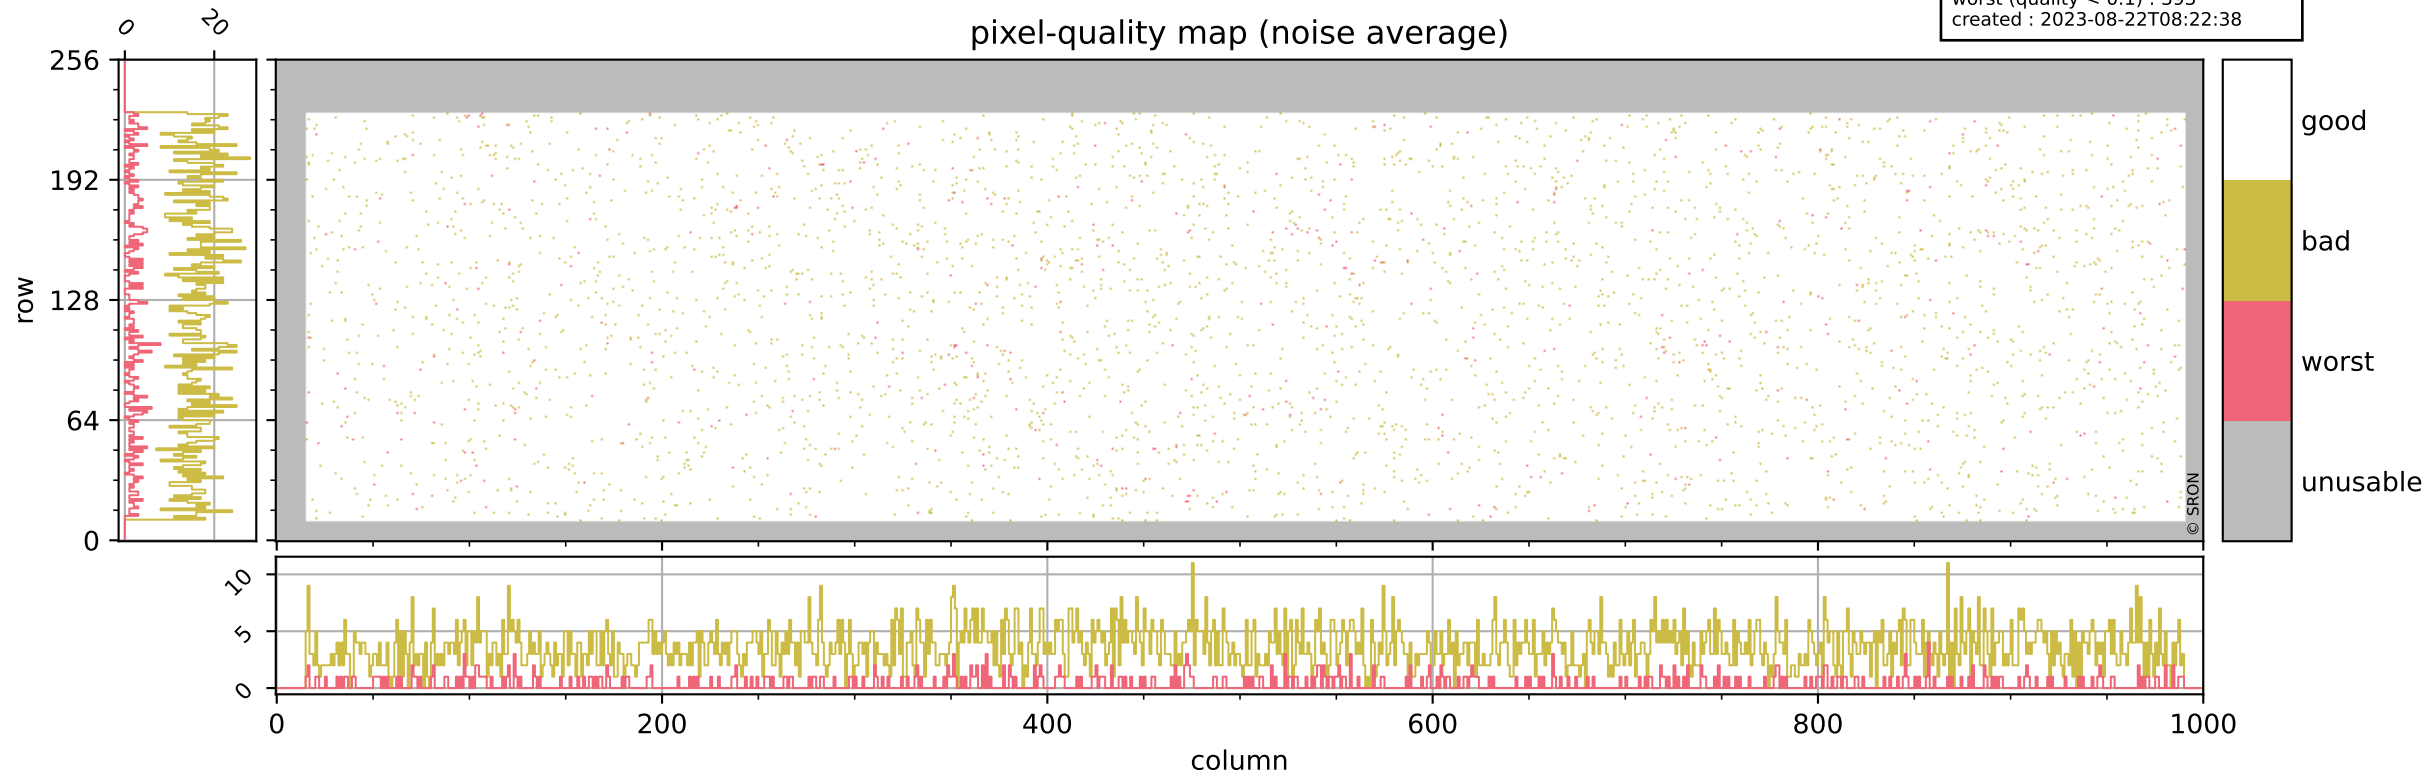

Tropomi SWIR pixel quality (official)

orbits : 20 in [18922, 18967]
coverage : 2021-06-08 / 2021-06-11
bad (quality < 0.8) : 296
worst (quality < 0.1) : 116
created : 2023-08-22T08:22:37

pixel-quality map (dark)

Tropomi SWIR pixel quality (official)

orbits : 20 in [18922, 18967]
coverage : 2021-06-08 / 2021-06-11
bad (quality < 0.8) : 3549
worst (quality < 0.1) : 393
created : 2023-08-22T08:22:38

pixel-quality map (noise average)

Tropomi SWIR pixel quality (official)

orbits : 20 in [18922, 18967]
coverage : 2021-06-08 / 2021-06-11
to good : 357
good to bad : 1640
to worst : 262
created : 2023-08-22T08:22:38

total quality compared with SWIR pixel-quality CKD

Tropomi SWIR pixel quality (official)

orbits : 20 in [18922, 18967]
coverage : 2021-06-08 / 2021-06-11
created : 2023-08-22T08:22:38

Histograms of pixel-quality

Tropomi SWIR pixel quality (official) ground-tracks of Sentinel-5P