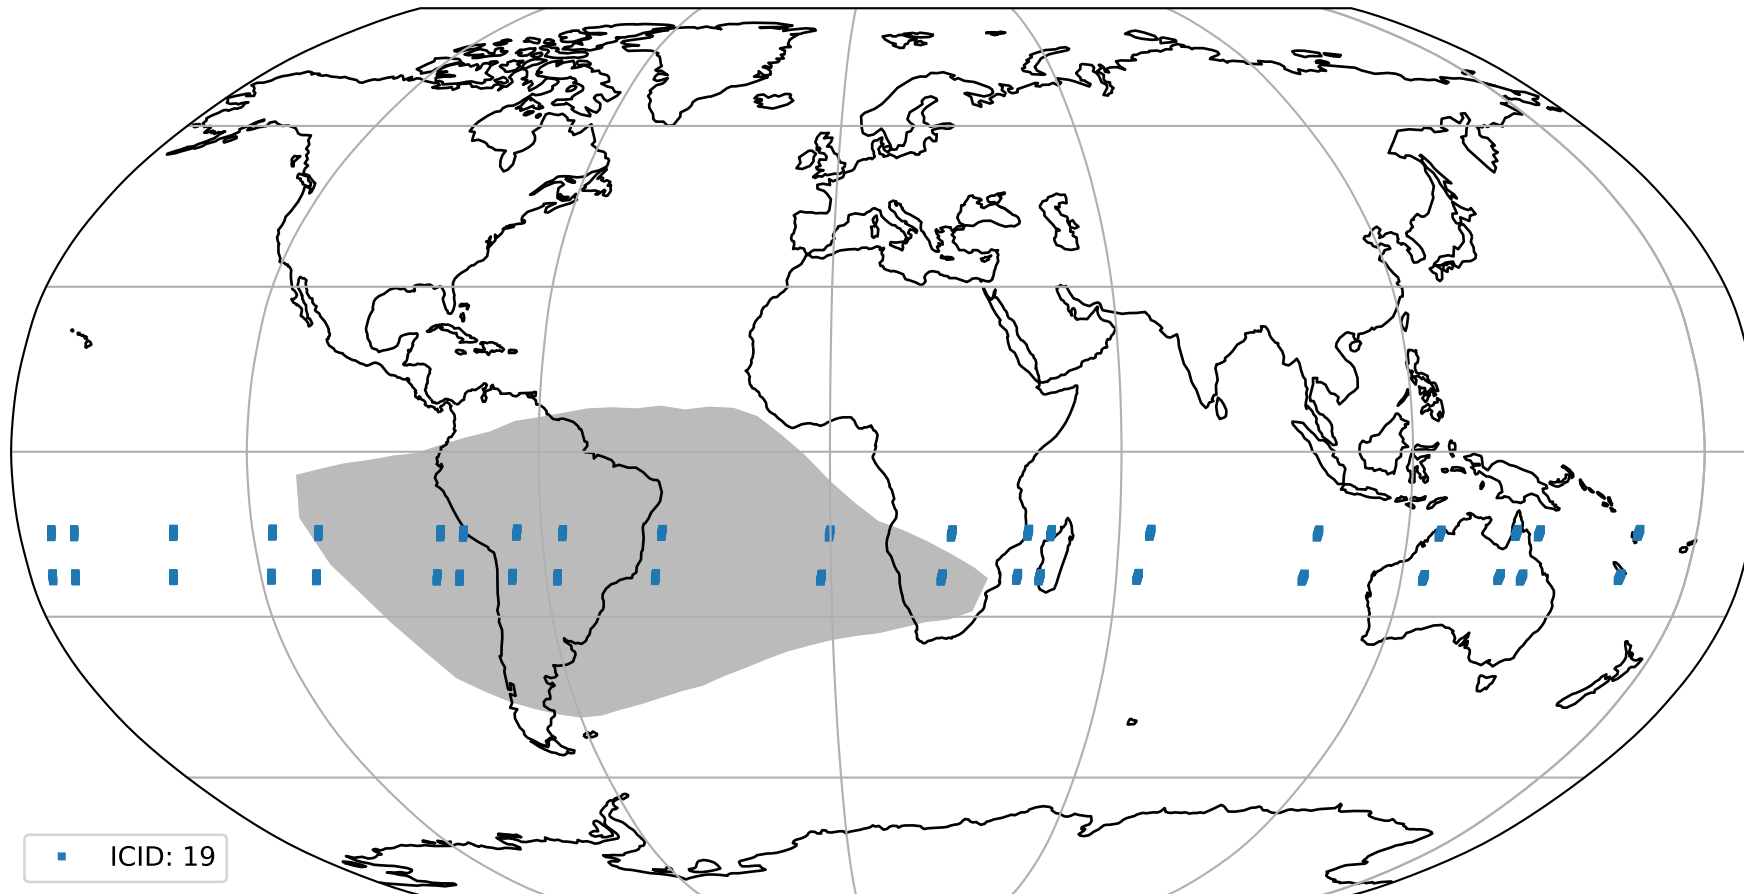

Tropomi SWIR pixel quality (official)

orbits : 20 in [18922, 18967]
coverage : 2021-06-08 / 2021-06-11
to good : 357
good to bad : 1640
to worst : 262
created : 2023-08-22T08:22:38

total quality compared with SWIR pixel-quality CKD

Tropomi SWIR pixel quality (official)

orbits : 20 in [18922, 18967]
coverage : 2021-06-08 / 2021-06-11
created : 2023-08-22T08:22:38

Histograms of pixel-quality

Tropomi SWIR pixel quality (official) ground-tracks of Sentinel-5P

orbits : 20 in [18922, 18967]
coverage : 2021-06-08 / 2021-06-11
created : 2023-08-22T08:22:38

Tropomi SWIR pixel quality (official)

orbits : [2827, 18967]
coverage : 2018-04-30 / 2021-06-11
created : 2023-08-22T08:22:39