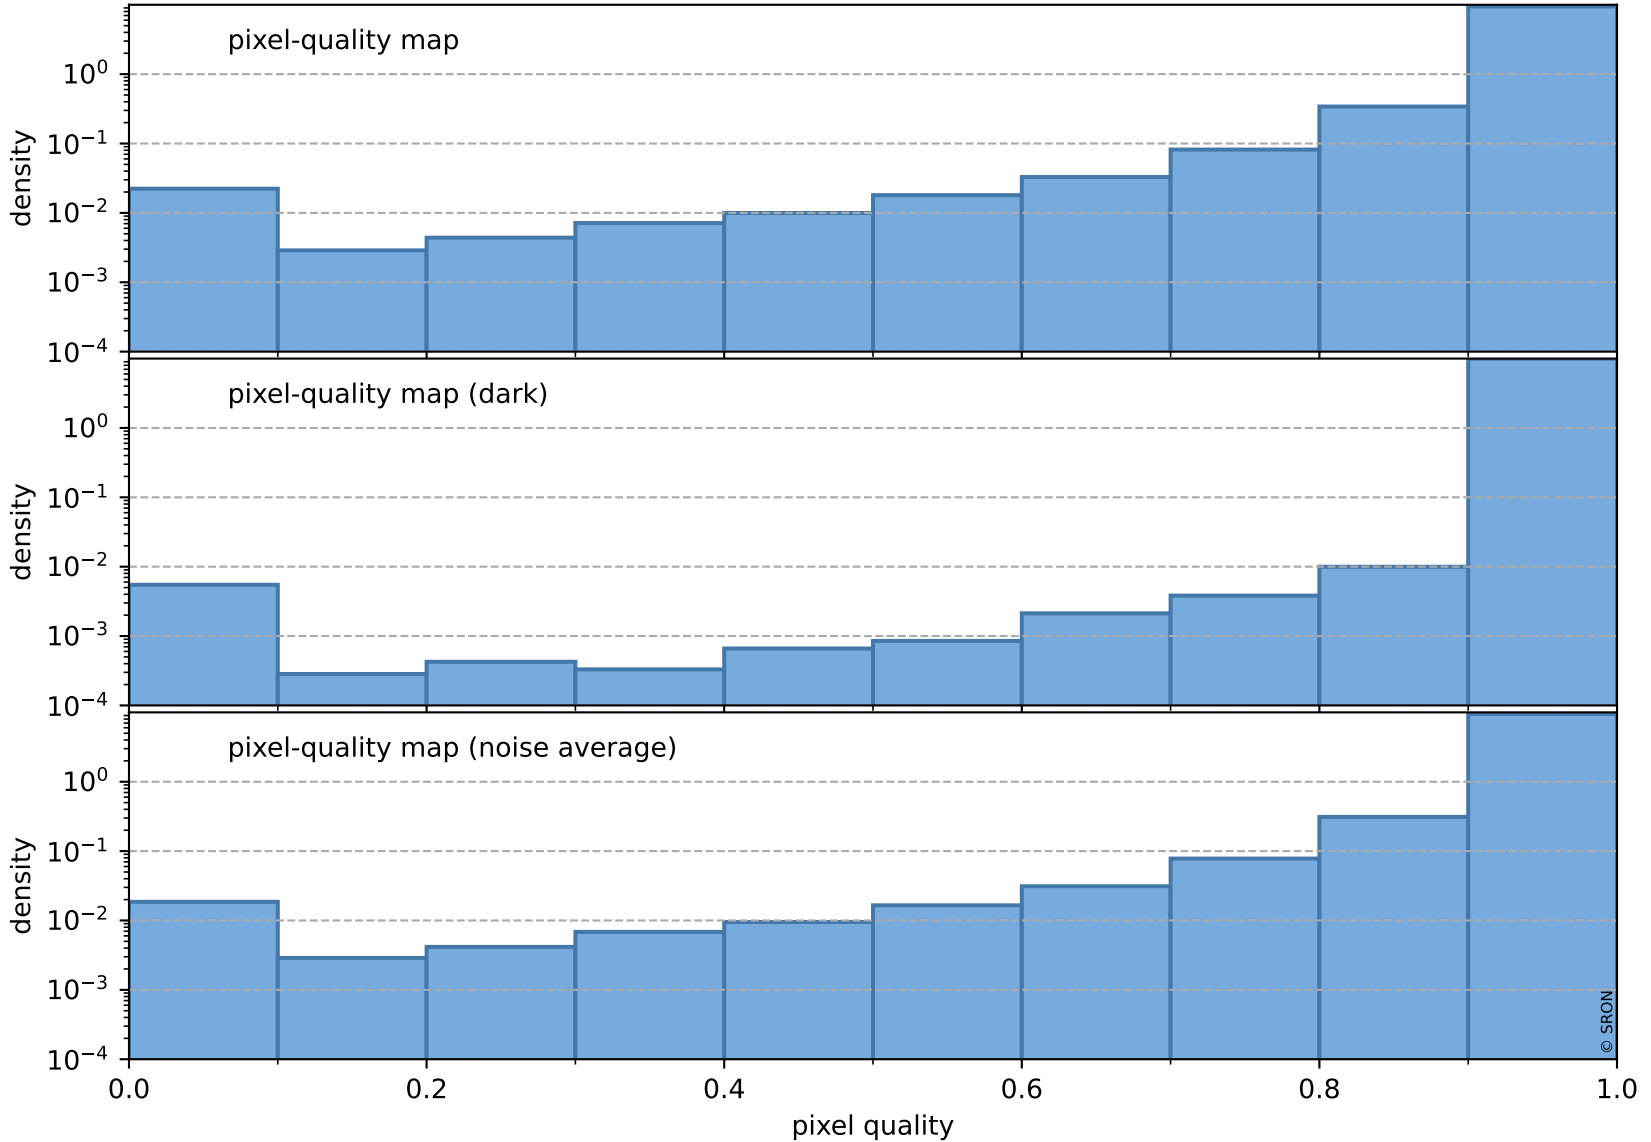

Tropomi SWIR pixel quality (official)

orbits : 20 in [18922, 18967]
coverage : 2021-06-08 / 2021-06-11
to good : 357
good to bad : 1640
to worst : 262
created : 2023-08-22T08:22:38

total quality compared with SWIR pixel-quality CKD

Tropomi SWIR pixel quality (official)

orbits : 20 in [18922, 18967]
coverage : 2021-06-08 / 2021-06-11
created : 2023-08-22T08:22:38

Histograms of pixel-quality

Tropomi SWIR pixel quality (official) ground-tracks of Sentinel-5P

orbits : 20 in [18922, 18967]
coverage : 2021-06-08 / 2021-06-11
created : 2023-08-22T08:22:38

Tropomi SWIR pixel quality (official)

orbits : [2827, 18967]
coverage : 2018-04-30 / 2021-06-11
created : 2023-08-22T08:22:39