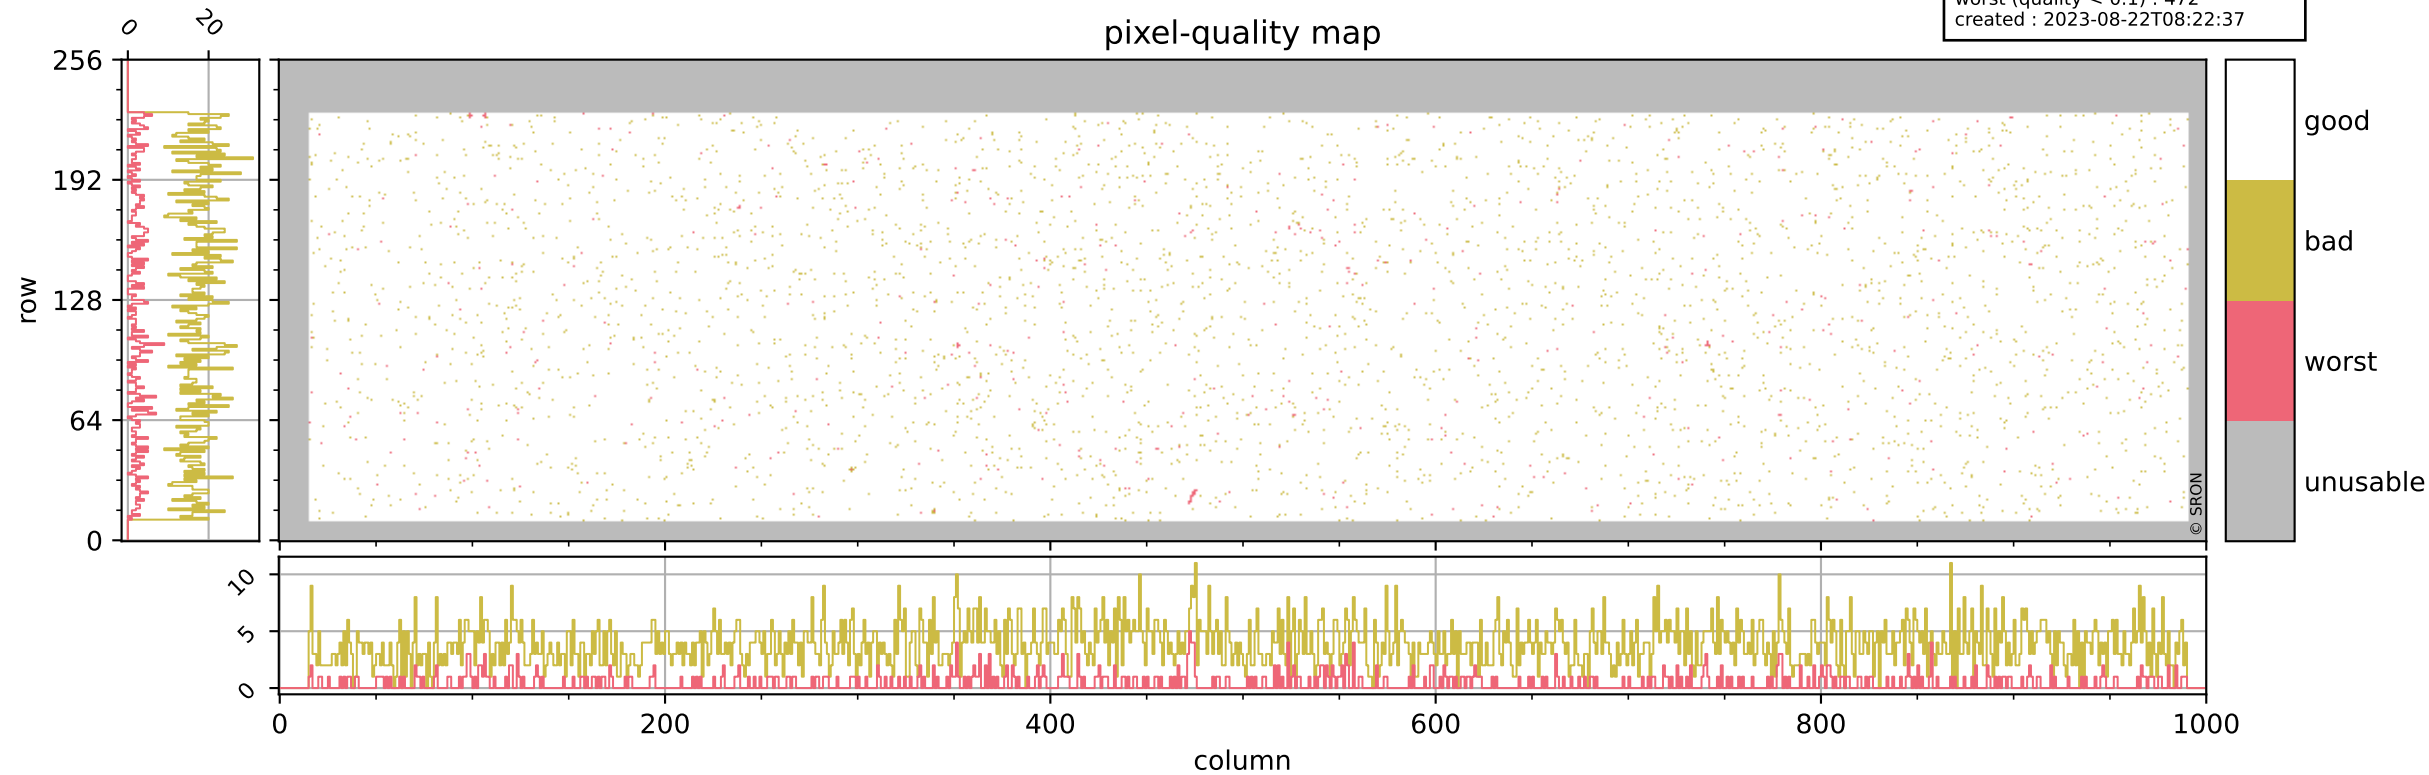

Tropomi SWIR pixel quality (official)

orbits : 20 in [18922, 18967]
coverage : 2021-06-08 / 2021-06-11
bad (quality < 0.8) : 3797
worst (quality < 0.1) : 472
created : 2023-08-22T08:22:37

pixel-quality map

Tropomi SWIR pixel quality (official)

orbits : 20 in [18922, 18967]
coverage : 2021-06-08 / 2021-06-11
bad (quality < 0.8) : 296
worst (quality < 0.1) : 116
created : 2023-08-22T08:22:37

pixel-quality map (dark)

Tropomi SWIR pixel quality (official)

orbits : 20 in [18922, 18967]
coverage : 2021-06-08 / 2021-06-11
bad (quality < 0.8) : 3549
worst (quality < 0.1) : 393
created : 2023-08-22T08:22:38

pixel-quality map (noise average)

Tropomi SWIR pixel quality (official)

orbits : 20 in [18922, 18967]
coverage : 2021-06-08 / 2021-06-11
created : 2023-08-22T08:22:38

Histograms of pixel-quality

Tropomi SWIR pixel quality (official) ground-tracks of Sentinel-5P