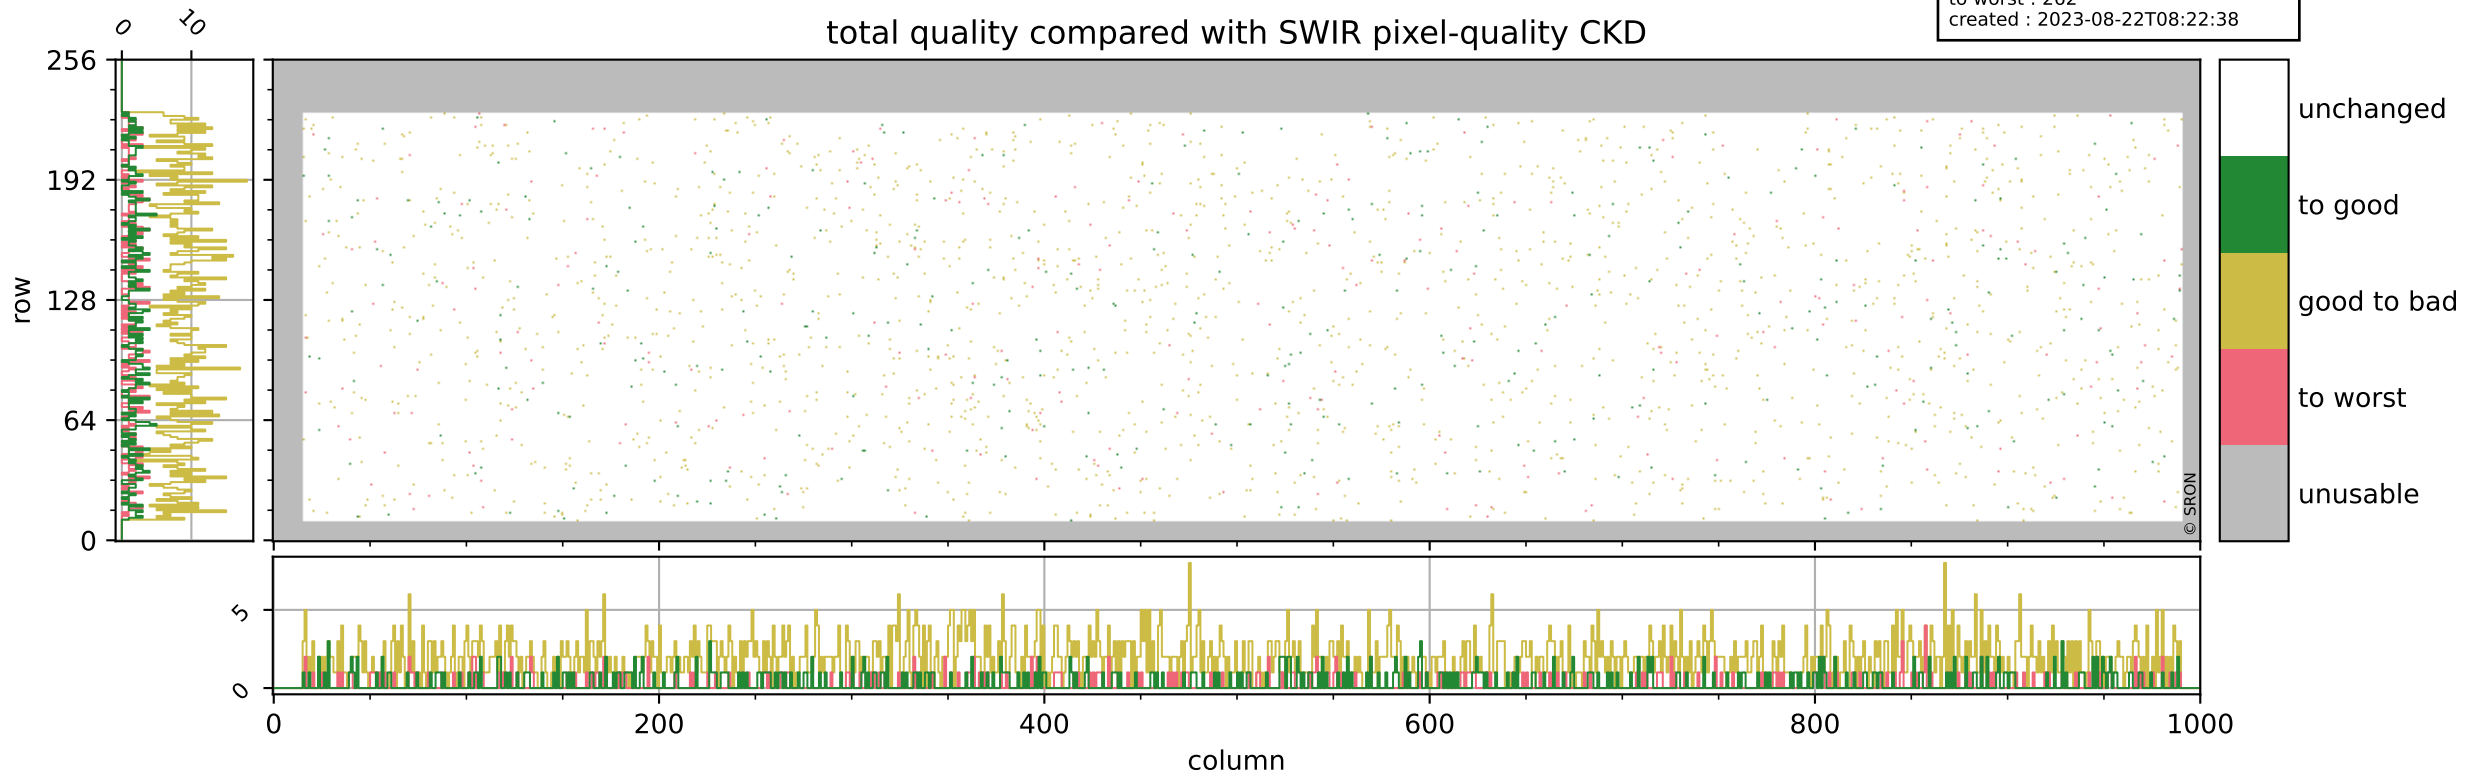

Tropomi SWIR pixel quality (official)

orbits : 20 in [18922, 18967]
coverage : 2021-06-08 / 2021-06-11
bad (quality < 0.8) : 3549
worst (quality < 0.1) : 393
created : 2023-08-22T08:22:38

pixel-quality map (noise average)

Tropomi SWIR pixel quality (official)

orbits : 20 in [18922, 18967]
coverage : 2021-06-08 / 2021-06-11
to good : 357
good to bad : 1640
to worst : 262
created : 2023-08-22T08:22:38

total quality compared with SWIR pixel-quality CKD

Tropomi SWIR pixel quality (official)

orbits : 20 in [18922, 18967]
coverage : 2021-06-08 / 2021-06-11
created : 2023-08-22T08:22:38

Histograms of pixel-quality

Tropomi SWIR pixel quality (official) ground-tracks of Sentinel-5P

orbits : 20 in [18922, 18967]
coverage : 2021-06-08 / 2021-06-11
created : 2023-08-22T08:22:38

Tropomi SWIR pixel quality (official)

orbits : [2827, 18967]
coverage : 2018-04-30 / 2021-06-11
created : 2023-08-22T08:22:39