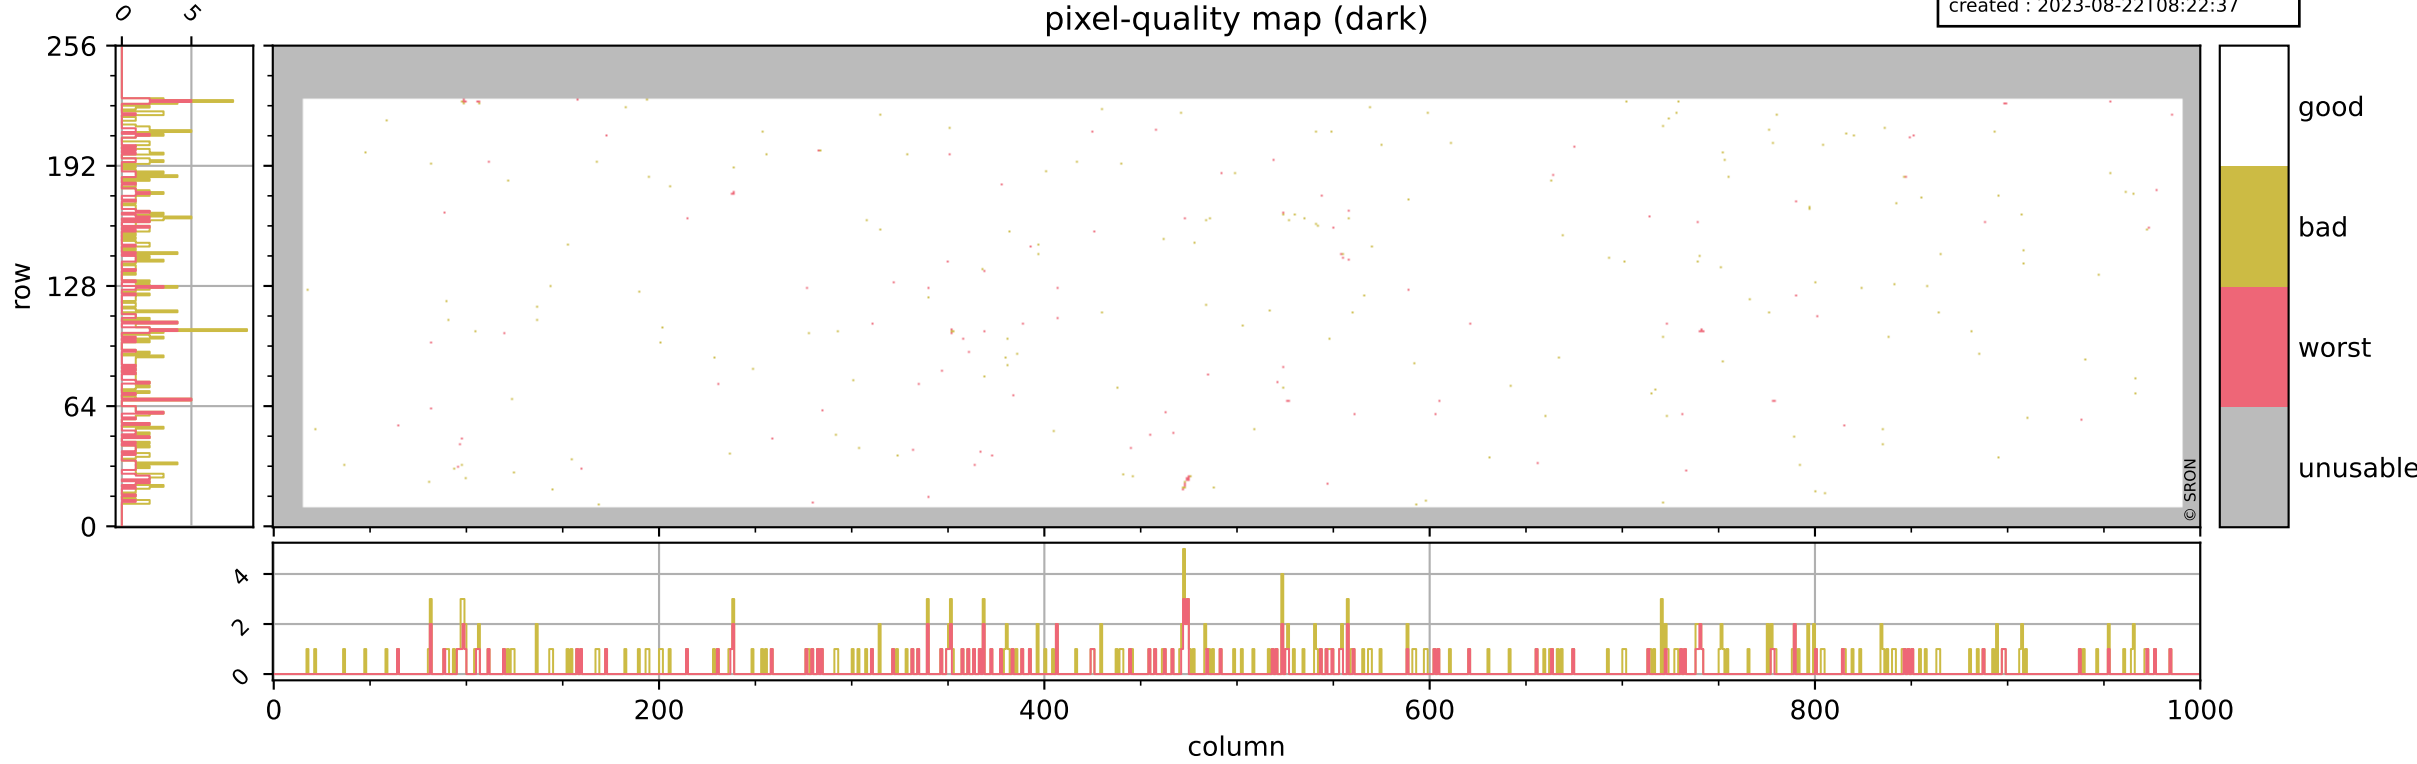

Tropomi SWIR pixel quality (official)

orbits : 20 in [18922, 18967]
coverage : 2021-06-08 / 2021-06-11
bad (quality < 0.8) : 3797
worst (quality < 0.1) : 472
created : 2023-08-22T08:22:37

pixel-quality map

Tropomi SWIR pixel quality (official)

orbits : 20 in [18922, 18967]
coverage : 2021-06-08 / 2021-06-11
bad (quality < 0.8) : 296
worst (quality < 0.1) : 116
created : 2023-08-22T08:22:37

pixel-quality map (dark)

Tropomi SWIR pixel quality (official)

orbits : 20 in [18922, 18967]
coverage : 2021-06-08 / 2021-06-11
bad (quality < 0.8) : 3549
worst (quality < 0.1) : 393
created : 2023-08-22T08:22:38

pixel-quality map (noise average)

Tropomi SWIR pixel quality (official)

orbits : 20 in [18922, 18967]
coverage : 2021-06-08 / 2021-06-11
created : 2023-08-22T08:22:38

Histograms of pixel-quality

Tropomi SWIR pixel quality (official) ground-tracks of Sentinel-5P