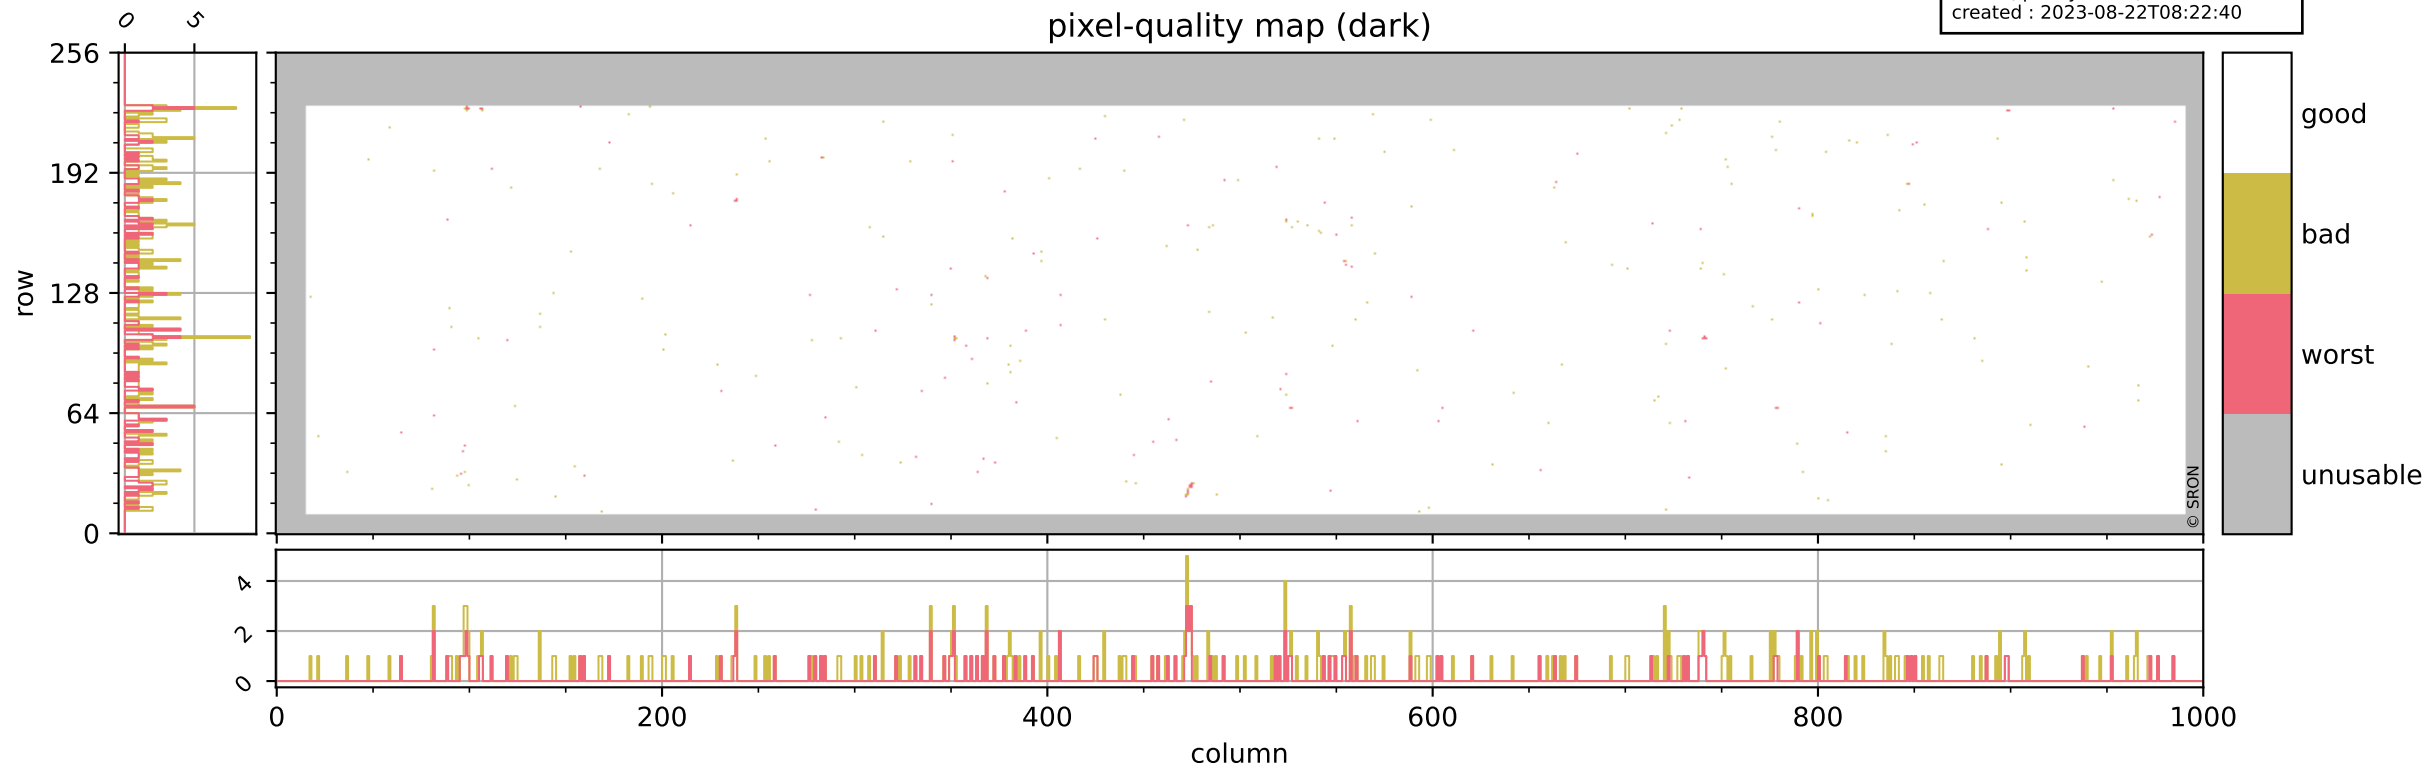

Tropomi SWIR pixel quality (official)

orbits : 19 in [18937, 18982]
coverage : 2021-06-09 / 2021-06-12
bad (quality < 0.8) : 3750
worst (quality < 0.1) : 461
created : 2023-08-22T08:22:39

Tropomi SWIR pixel quality (official)

orbits : 19 in [18937, 18982]
coverage : 2021-06-09 / 2021-06-12
bad (quality < 0.8) : 296
worst (quality < 0.1) : 116
created : 2023-08-22T08:22:40

Tropomi SWIR pixel quality (official)

orbits : 19 in [18937, 18982]
coverage : 2021-06-09 / 2021-06-12
bad (quality < 0.8) : 3503
worst (quality < 0.1) : 382
created : 2023-08-22T08:22:40

pixel-quality map (noise average)

Tropomi SWIR pixel quality (official)

orbits : 19 in [18937, 18982]
coverage : 2021-06-09 / 2021-06-12
to good : 358
good to bad : 1605
to worst : 251
created : 2023-08-22T08:22:40

Tropomi SWIR pixel quality (official) ground-tracks of Sentinel-5P

orbits : 19 in [18937, 18982]
coverage : 2021-06-09 / 2021-06-12
created : 2023-08-22T08:22:41

Tropomi SWIR pixel quality (official)

orbits : [2827, 18982]
coverage : 2018-04-30 / 2021-06-12
created : 2023-08-22T08:22:41