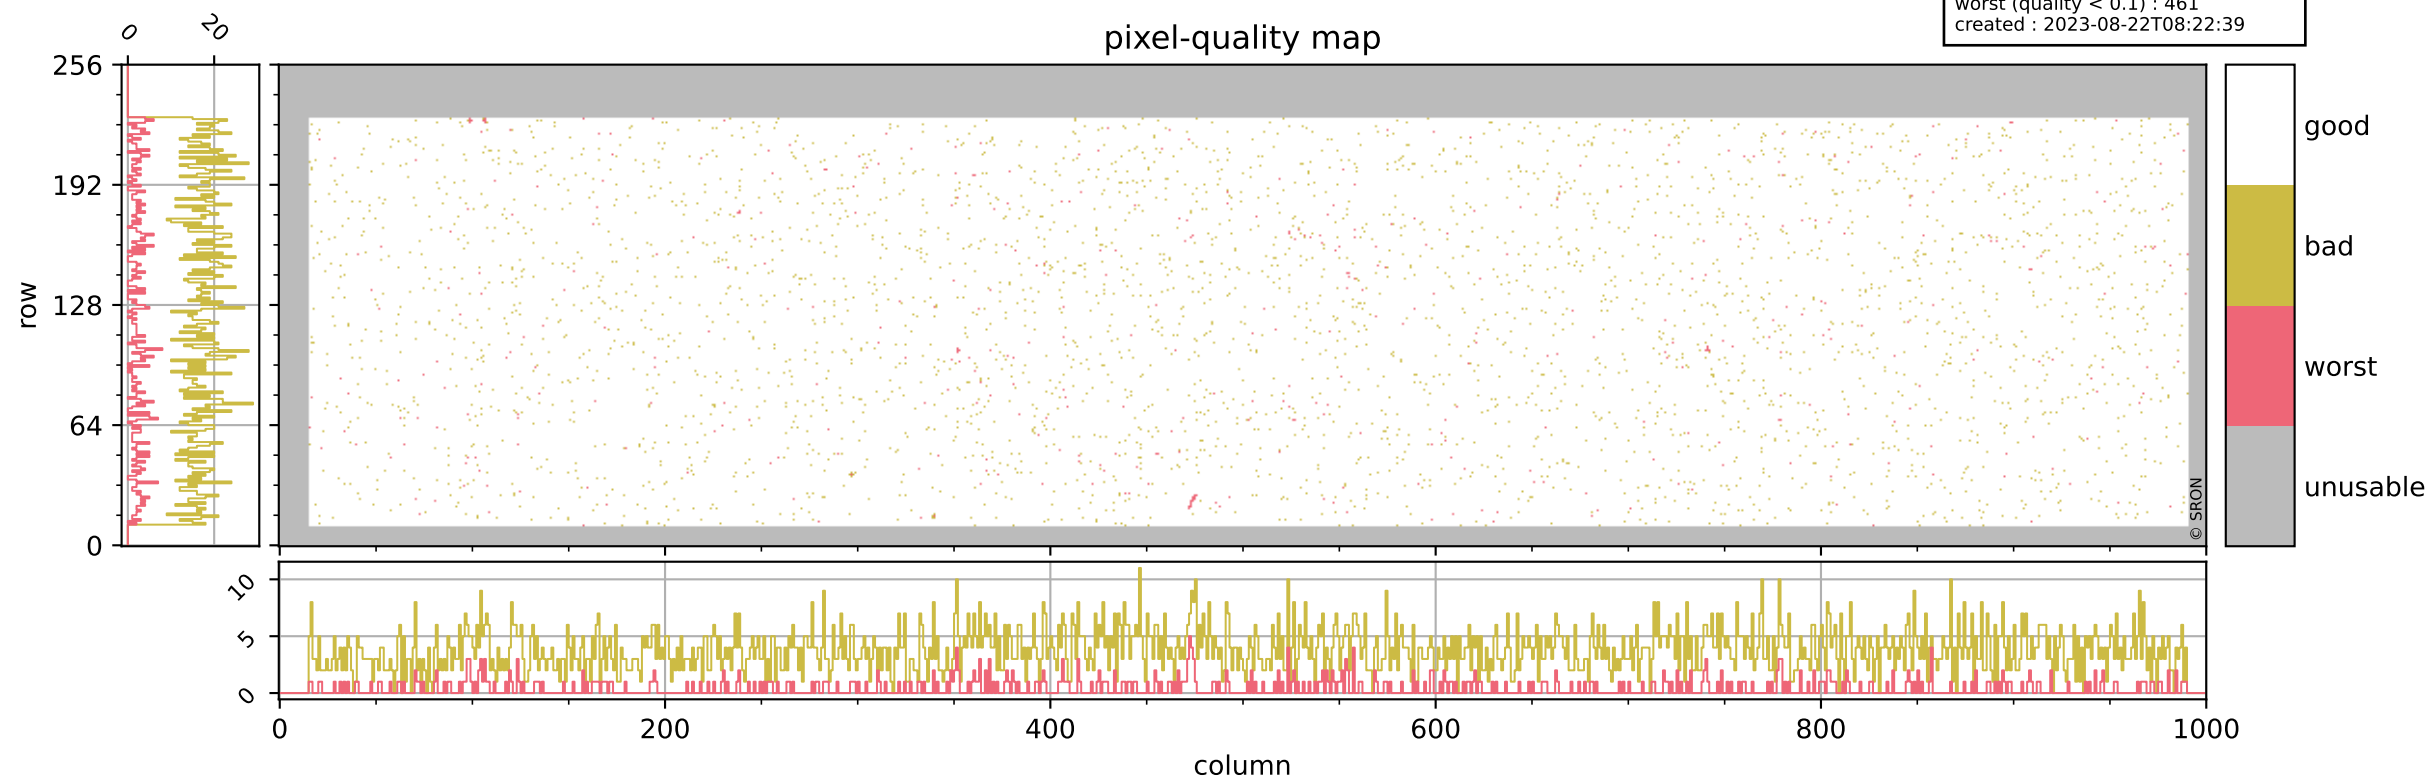

Tropomi SWIR pixel quality (official)

orbits : 19 in [18937, 18982]
coverage : 2021-06-09 / 2021-06-12
bad (quality < 0.8) : 3750
worst (quality < 0.1) : 461
created : 2023-08-22T08:22:39

Tropomi SWIR pixel quality (official)

orbits : 19 in [18937, 18982]
coverage : 2021-06-09 / 2021-06-12
bad (quality < 0.8) : 296
worst (quality < 0.1) : 116
created : 2023-08-22T08:22:40

Tropomi SWIR pixel quality (official)

orbits : 19 in [18937, 18982]
coverage : 2021-06-09 / 2021-06-12
bad (quality < 0.8) : 3503
worst (quality < 0.1) : 382
created : 2023-08-22T08:22:40

pixel-quality map (noise average)

Tropomi SWIR pixel quality (official)

orbits : 19 in [18937, 18982]
coverage : 2021-06-09 / 2021-06-12
to good : 358
good to bad : 1605
to worst : 251
created : 2023-08-22T08:22:40

Tropomi SWIR pixel quality (official) ground-tracks of Sentinel-5P

orbits : 19 in [18937, 18982]
coverage : 2021-06-09 / 2021-06-12
created : 2023-08-22T08:22:41

Tropomi SWIR pixel quality (official)

orbits : [2827, 18982]
coverage : 2018-04-30 / 2021-06-12
created : 2023-08-22T08:22:41