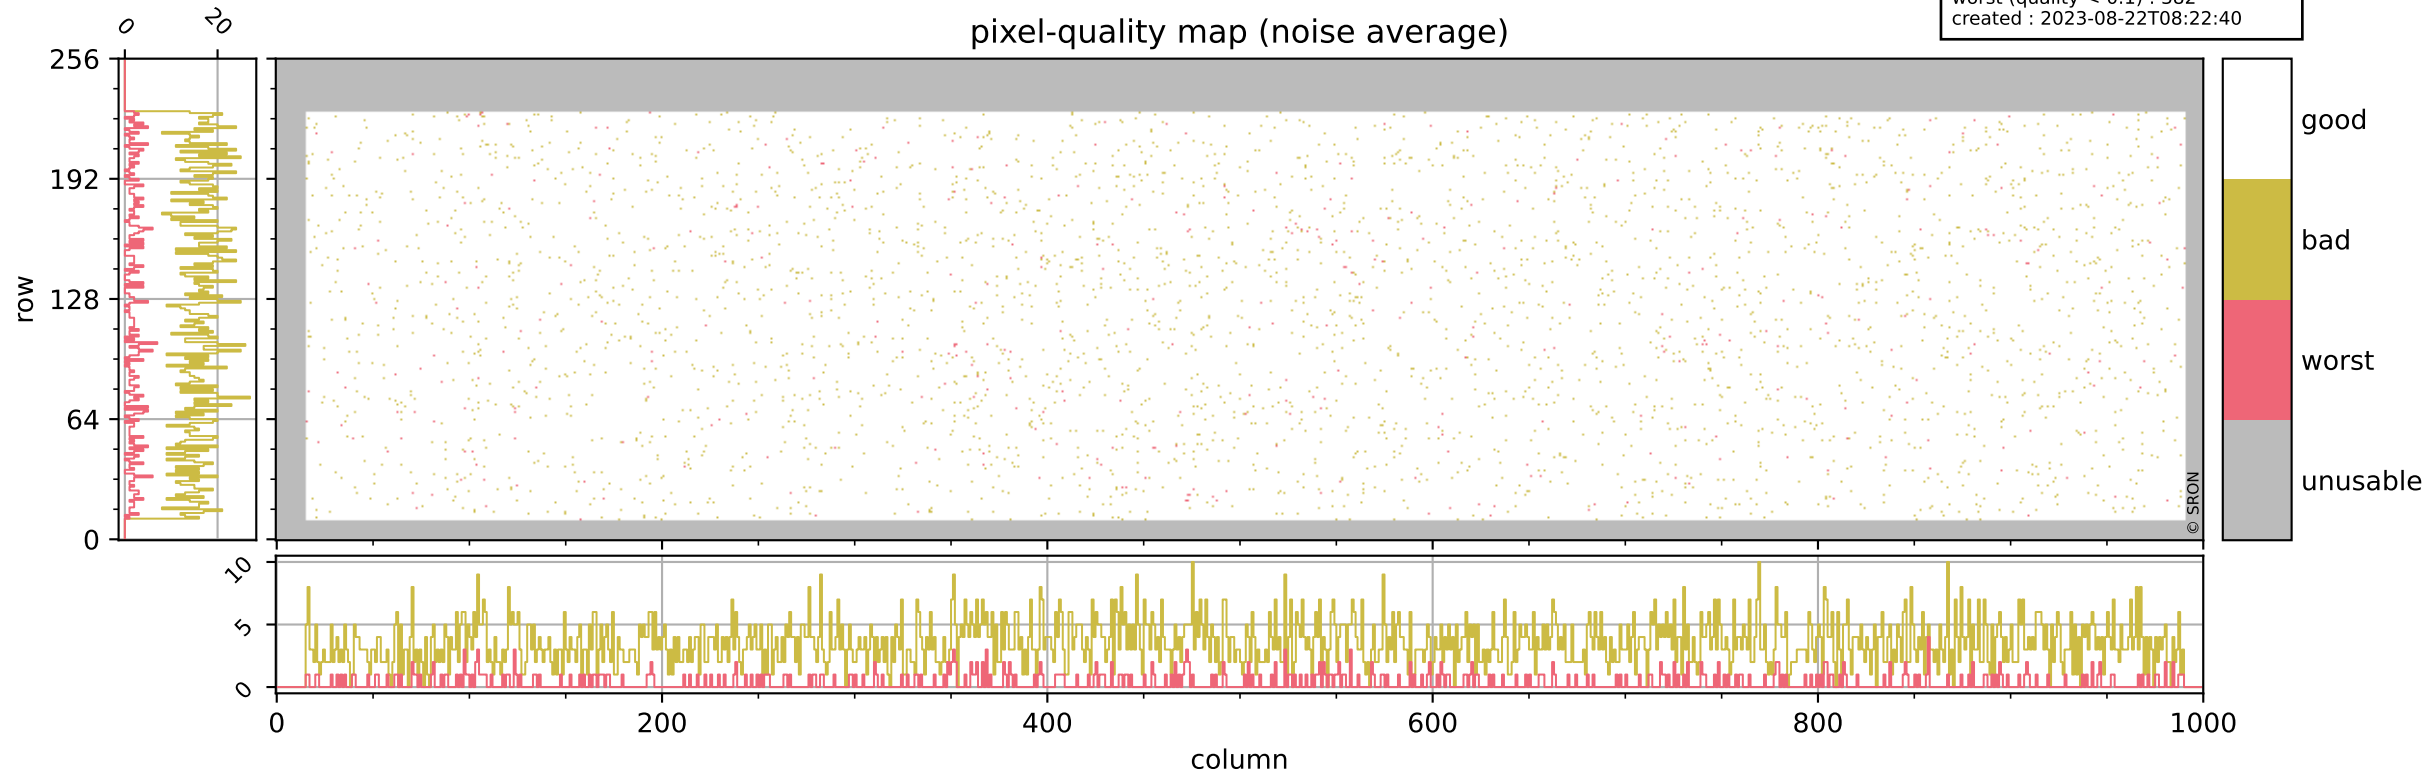

Tropomi SWIR pixel quality (official)

orbits : 19 in [18937, 18982]
coverage : 2021-06-09 / 2021-06-12
bad (quality < 0.8) : 3750
worst (quality < 0.1) : 461
created : 2023-08-22T08:22:39

Tropomi SWIR pixel quality (official)

orbits : 19 in [18937, 18982]
coverage : 2021-06-09 / 2021-06-12
bad (quality < 0.8) : 296
worst (quality < 0.1) : 116
created : 2023-08-22T08:22:40

Tropomi SWIR pixel quality (official)

orbits : 19 in [18937, 18982]
coverage : 2021-06-09 / 2021-06-12
bad (quality < 0.8) : 3503
worst (quality < 0.1) : 382
created : 2023-08-22T08:22:40

pixel-quality map (noise average)

Tropomi SWIR pixel quality (official)

orbits : 19 in [18937, 18982]
coverage : 2021-06-09 / 2021-06-12
to good : 358
good to bad : 1605
to worst : 251
created : 2023-08-22T08:22:40

Tropomi SWIR pixel quality (official) ground-tracks of Sentinel-5P

orbits : 19 in [18937, 18982]
coverage : 2021-06-09 / 2021-06-12
created : 2023-08-22T08:22:41

Tropomi SWIR pixel quality (official)

orbits : [2827, 18982]
coverage : 2018-04-30 / 2021-06-12
created : 2023-08-22T08:22:41