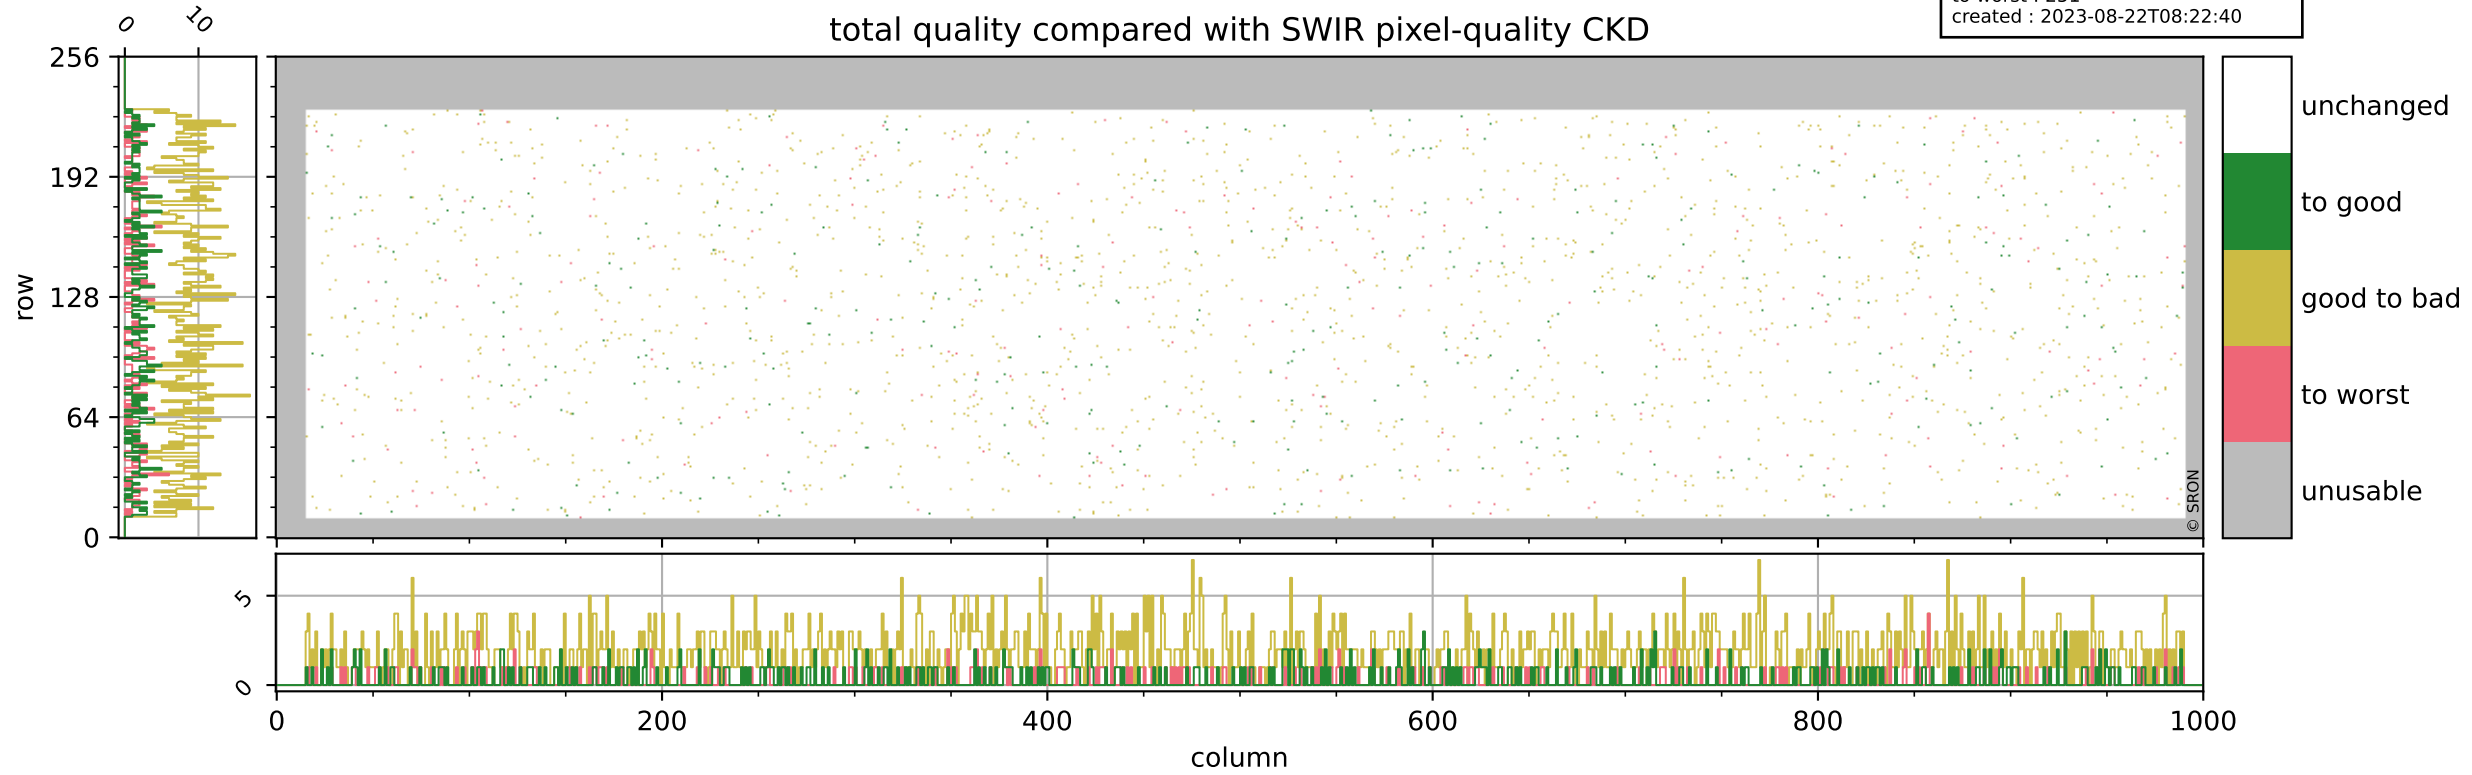

orbits : 19 in [18937, 18982]
coverage : 2021-06-09 / 2021-06-12
bad (quality < 0.8) : 296
worst (quality < 0.1) : 116
created : 2023-08-22T08:22:40

Tropomi SWIR pixel quality (official)

orbits : 19 in [18937, 18982]
coverage : 2021-06-09 / 2021-06-12
bad (quality < 0.8) : 3503
worst (quality < 0.1) : 382
created : 2023-08-22T08:22:40

pixel-quality map (noise average)

Tropomi SWIR pixel quality (official)

orbits : 19 in [18937, 18982]
coverage : 2021-06-09 / 2021-06-12
to good : 358
good to bad : 1605
to worst : 251
created : 2023-08-22T08:22:40

total quality compared with SWIR pixel-quality CKD

Tropomi SWIR pixel quality (official)

orbits : 19 in [18937, 18982]
coverage : 2021-06-09 / 2021-06-12
created : 2023-08-22T08:22:40

Histograms of pixel-quality

Tropomi SWIR pixel quality (official) ground-tracks of Sentinel-5P

orbits : 19 in [18937, 18982]
coverage : 2021-06-09 / 2021-06-12
created : 2023-08-22T08:22:41

Tropomi SWIR pixel quality (official)

orbits : [2827, 18982]
coverage : 2018-04-30 / 2021-06-12
created : 2023-08-22T08:22:41