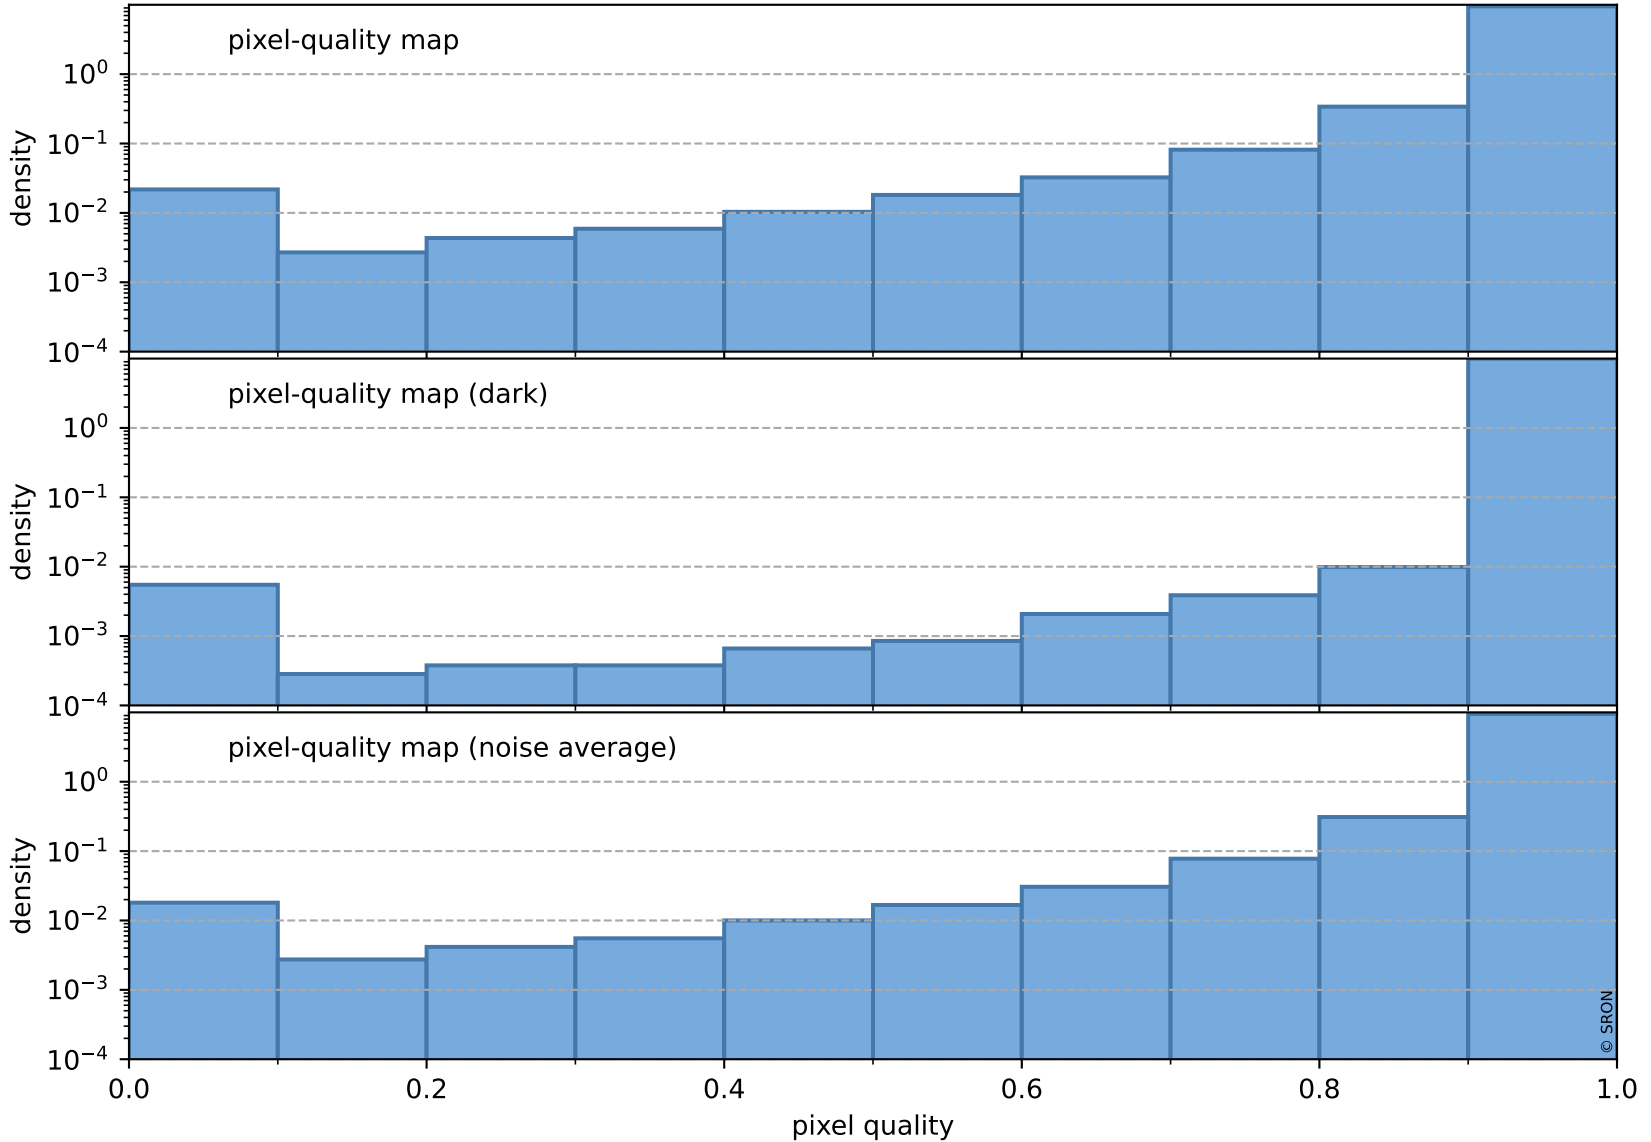

orbits : 19 in [18937, 18982]
coverage : 2021-06-09 / 2021-06-12
bad (quality < 0.8) : 296
worst (quality < 0.1) : 116
created : 2023-08-22T08:22:40

Tropomi SWIR pixel quality (official)

orbits : 19 in [18937, 18982]
coverage : 2021-06-09 / 2021-06-12
bad (quality < 0.8) : 3503
worst (quality < 0.1) : 382
created : 2023-08-22T08:22:40

pixel-quality map (noise average)

Tropomi SWIR pixel quality (official)

orbits : 19 in [18937, 18982]
coverage : 2021-06-09 / 2021-06-12
to good : 358
good to bad : 1605
to worst : 251
created : 2023-08-22T08:22:40

total quality compared with SWIR pixel-quality CKD

Tropomi SWIR pixel quality (official)

orbits : 19 in [18937, 18982]
coverage : 2021-06-09 / 2021-06-12
created : 2023-08-22T08:22:40

Histograms of pixel-quality

Tropomi SWIR pixel quality (official) ground-tracks of Sentinel-5P

orbits : 19 in [18937, 18982]
coverage : 2021-06-09 / 2021-06-12
created : 2023-08-22T08:22:41

Tropomi SWIR pixel quality (official)

orbits : [2827, 18982]
coverage : 2018-04-30 / 2021-06-12
created : 2023-08-22T08:22:41