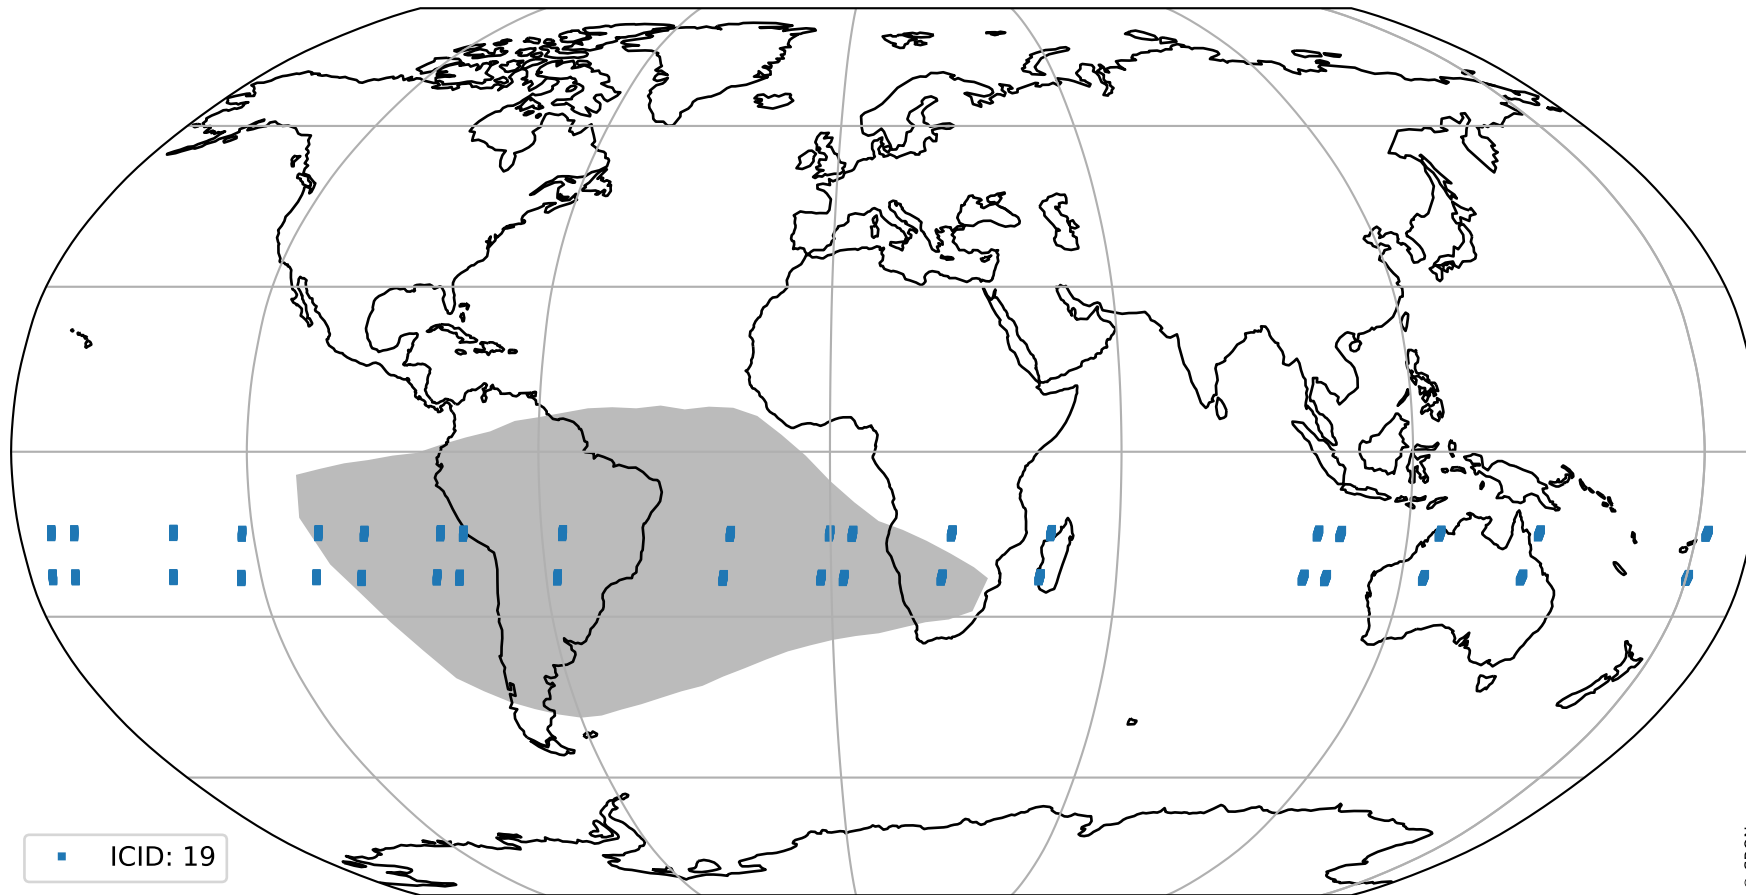

pixel-quality map (noise average)

Tropomi SWIR pixel quality (official)

orbits : 19 in [18937, 18982]
coverage : 2021-06-09 / 2021-06-12
to good : 358
good to bad : 1605
to worst : 251
created : 2023-08-22T08:22:40

total quality compared with SWIR pixel-quality CKD

Tropomi SWIR pixel quality (official)

orbits : 19 in [18937, 18982]
coverage : 2021-06-09 / 2021-06-12
created : 2023-08-22T08:22:40

Histograms of pixel-quality

Tropomi SWIR pixel quality (official) ground-tracks of Sentinel-5P

orbits : 19 in [18937, 18982]
coverage : 2021-06-09 / 2021-06-12
created : 2023-08-22T08:22:41

Tropomi SWIR pixel quality (official)

orbits : [2827, 18982]
coverage : 2018-04-30 / 2021-06-12
created : 2023-08-22T08:22:41