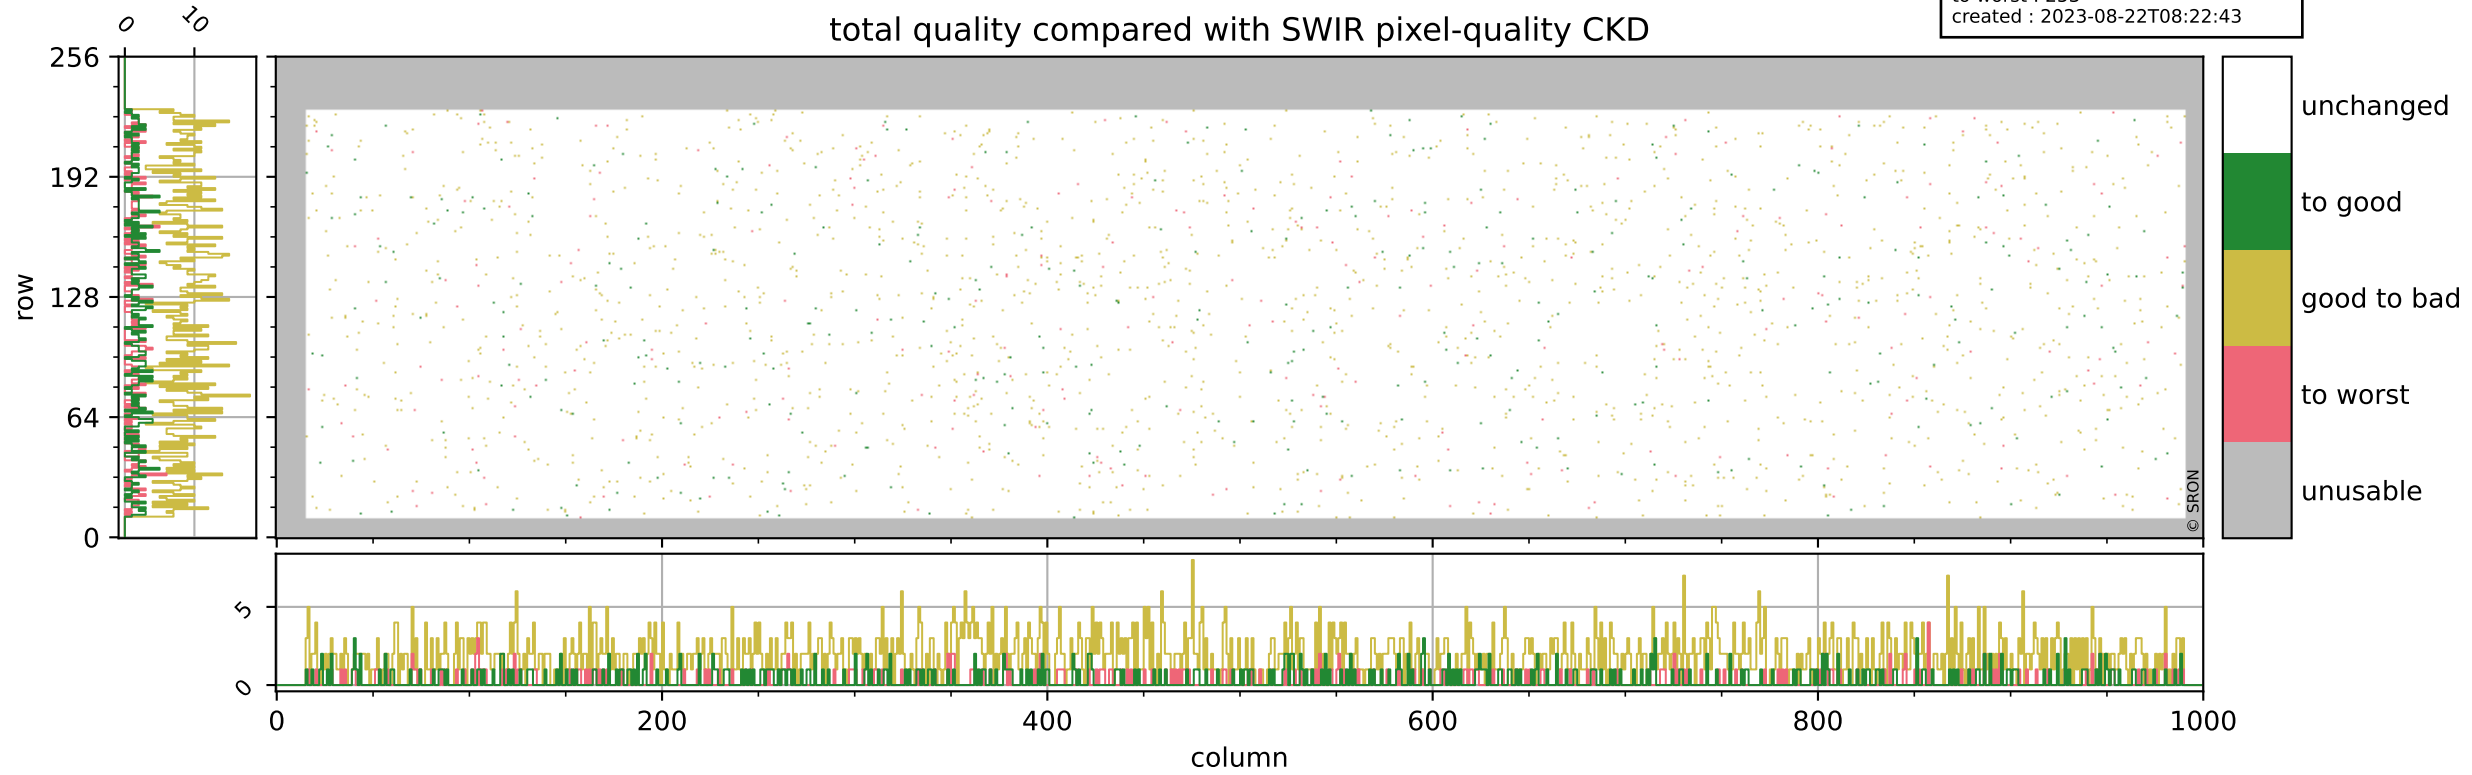

Tropomi SWIR pixel quality (official)

orbits : 20 in [18952, 18997]
coverage : 2021-06-10 / 2021-06-13
bad (quality < 0.8) : 3520
worst (quality < 0.1) : 383
created : 2023-08-22T08:22:42

pixel-quality map (noise average)

Tropomi SWIR pixel quality (official)

orbits : 20 in [18952, 18997]
coverage : 2021-06-10 / 2021-06-13
to good : 355
good to bad : 1616
to worst : 253
created : 2023-08-22T08:22:43

total quality compared with SWIR pixel-quality CKD

Tropomi SWIR pixel quality (official)

orbits : 20 in [18952, 18997]
coverage : 2021-06-10 / 2021-06-13
created : 2023-08-22T08:22:43

Histograms of pixel-quality

Tropomi SWIR pixel quality (official) ground-tracks of Sentinel-5P

orbits : 20 in [18952, 18997]
coverage : 2021-06-10 / 2021-06-13
created : 2023-08-22T08:22:43

Tropomi SWIR pixel quality (official)

orbits : [2827, 18997]
coverage : 2018-04-30 / 2021-06-13
created : 2023-08-22T08:22:44