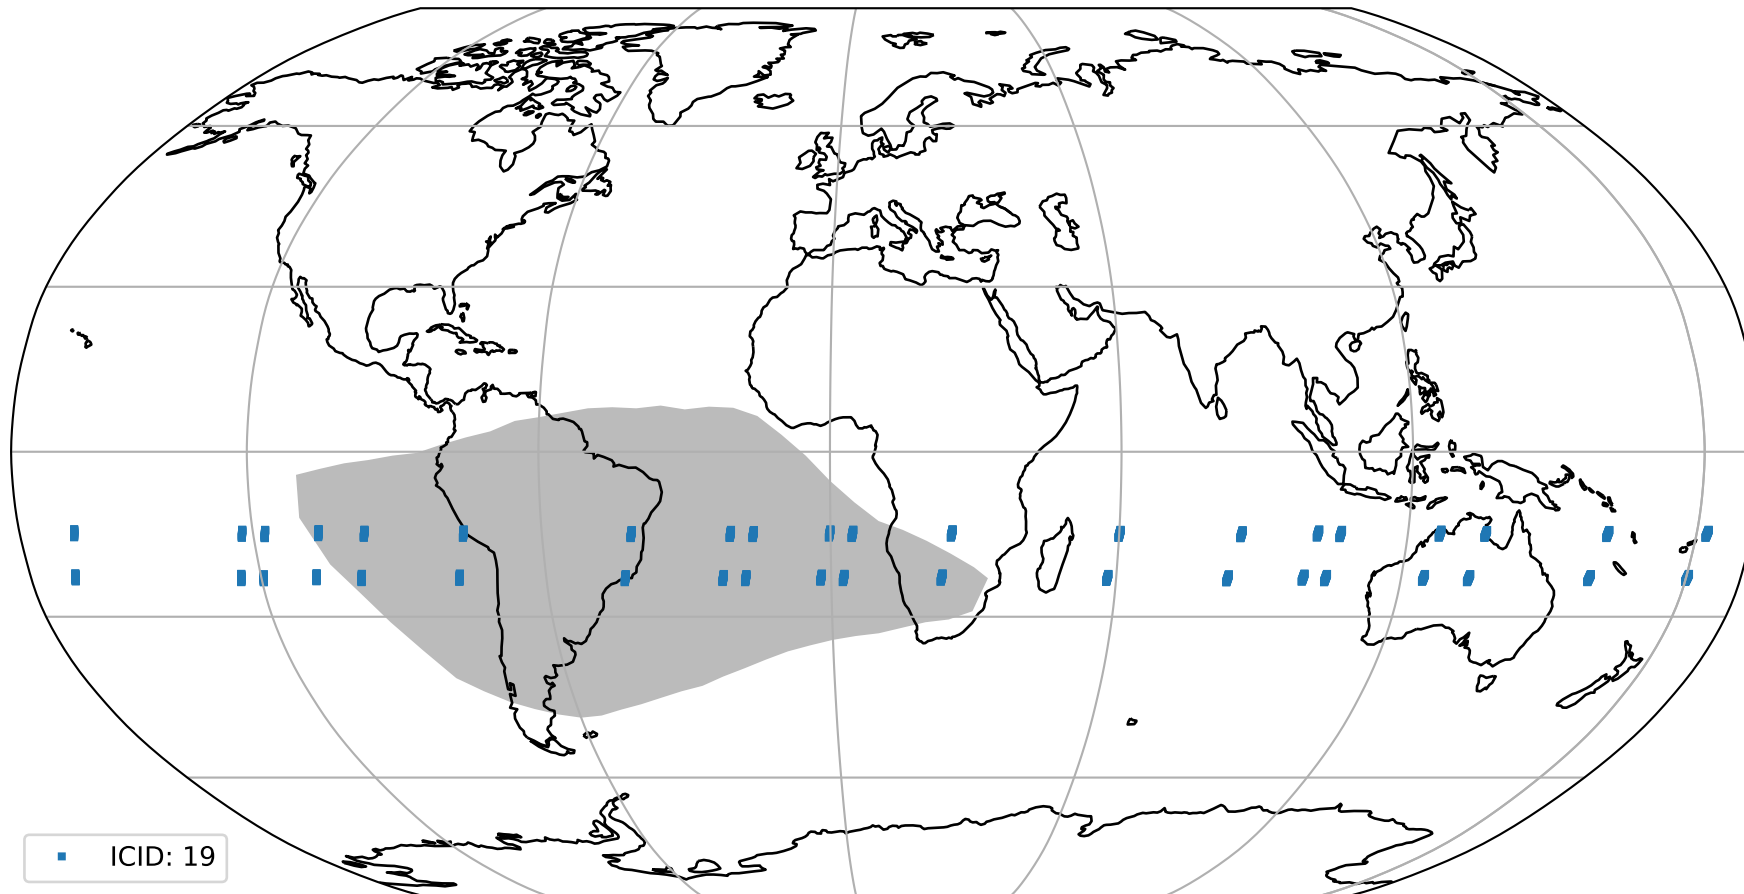

Tropomi SWIR pixel quality (official)

orbits : 20 in [18952, 18997]
coverage : 2021-06-10 / 2021-06-13
to good : 355
good to bad : 1616
to worst : 253
created : 2023-08-22T08:22:43

total quality compared with SWIR pixel-quality CKD

Tropomi SWIR pixel quality (official)

orbits : 20 in [18952, 18997]
coverage : 2021-06-10 / 2021-06-13
created : 2023-08-22T08:22:43

Histograms of pixel-quality

Tropomi SWIR pixel quality (official) ground-tracks of Sentinel-5P

orbits : 20 in [18952, 18997]
coverage : 2021-06-10 / 2021-06-13
created : 2023-08-22T08:22:43

Tropomi SWIR pixel quality (official)

orbits : [2827, 18997]
coverage : 2018-04-30 / 2021-06-13
created : 2023-08-22T08:22:44