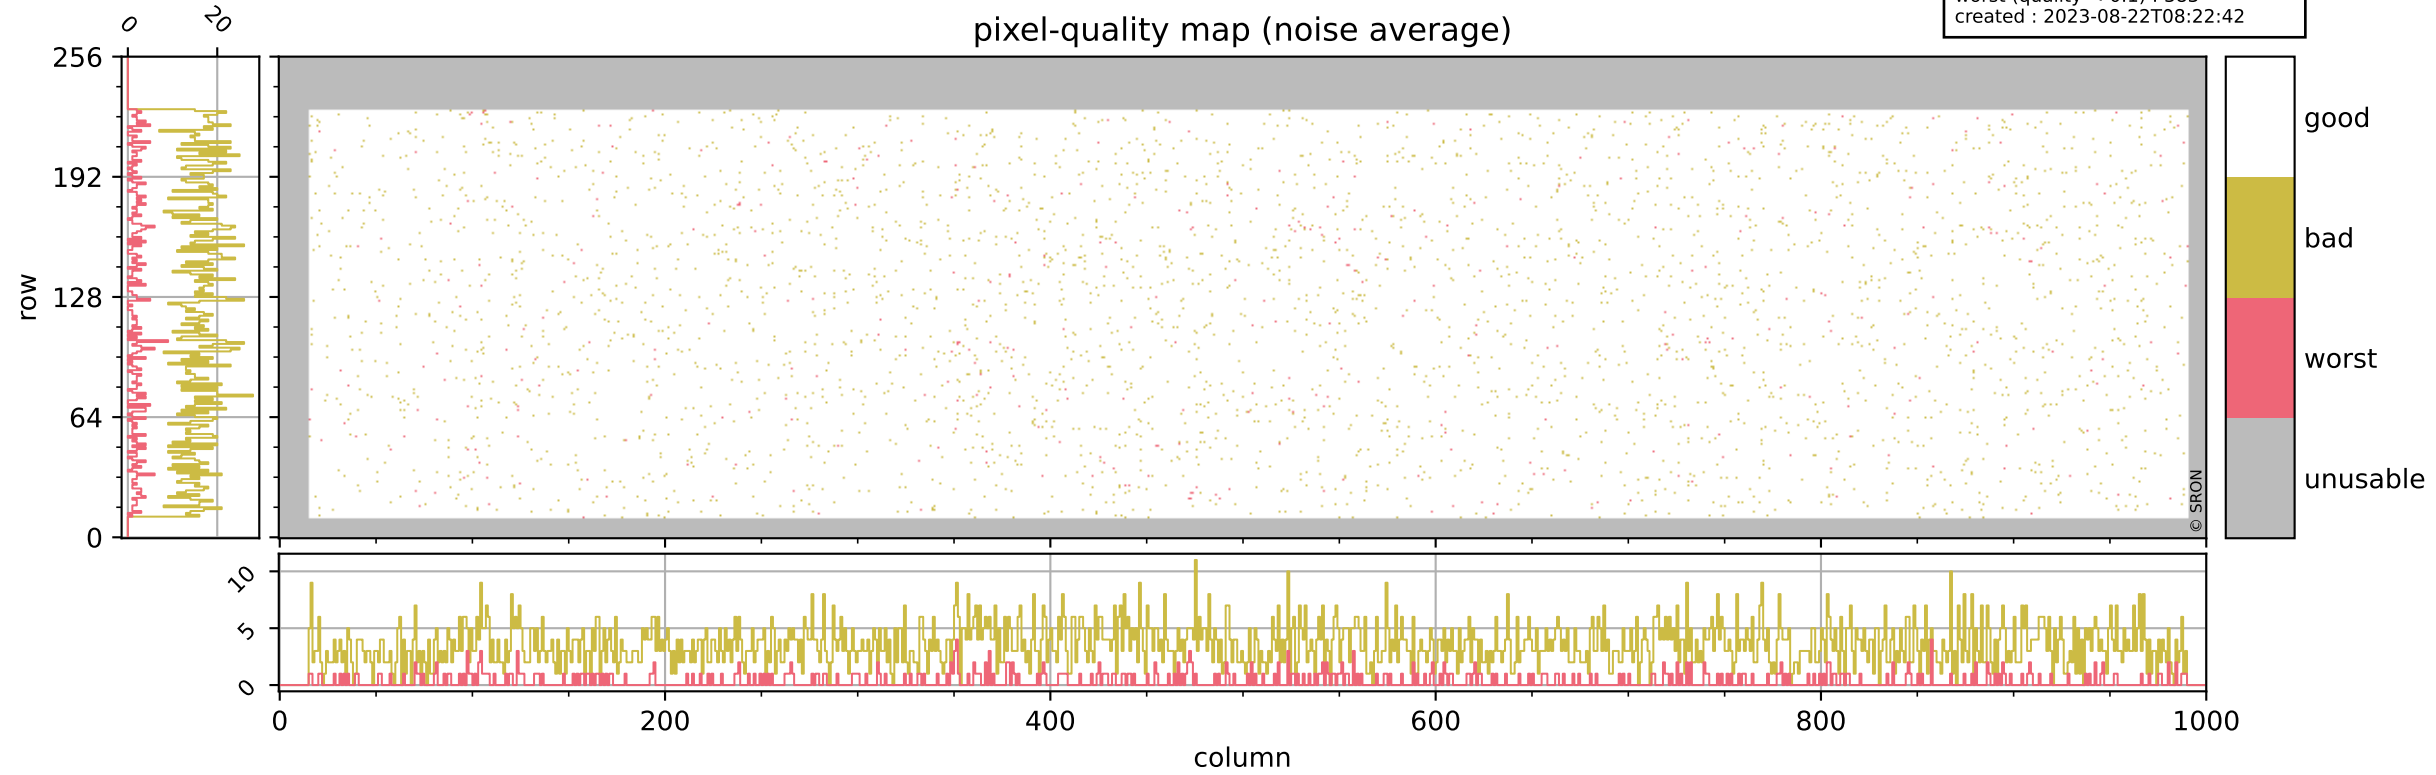

Tropomi SWIR pixel quality (official)

orbits : 20 in [18952, 18997]
coverage : 2021-06-10 / 2021-06-13
bad (quality < 0.8) : 293
worst (quality < 0.1) : 115
created : 2023-08-22T08:22:42

pixel-quality map (dark)

Tropomi SWIR pixel quality (official)

orbits : 20 in [18952, 18997]
coverage : 2021-06-10 / 2021-06-13
bad (quality < 0.8) : 3520
worst (quality < 0.1) : 383
created : 2023-08-22T08:22:42

pixel-quality map (noise average)

Tropomi SWIR pixel quality (official)

orbits : 20 in [18952, 18997]
coverage : 2021-06-10 / 2021-06-13
to good : 355
good to bad : 1616
to worst : 253
created : 2023-08-22T08:22:43

total quality compared with SWIR pixel-quality CKD

Tropomi SWIR pixel quality (official)

orbits : 20 in [18952, 18997]
coverage : 2021-06-10 / 2021-06-13
created : 2023-08-22T08:22:43

Histograms of pixel-quality

Tropomi SWIR pixel quality (official) ground-tracks of Sentinel-5P