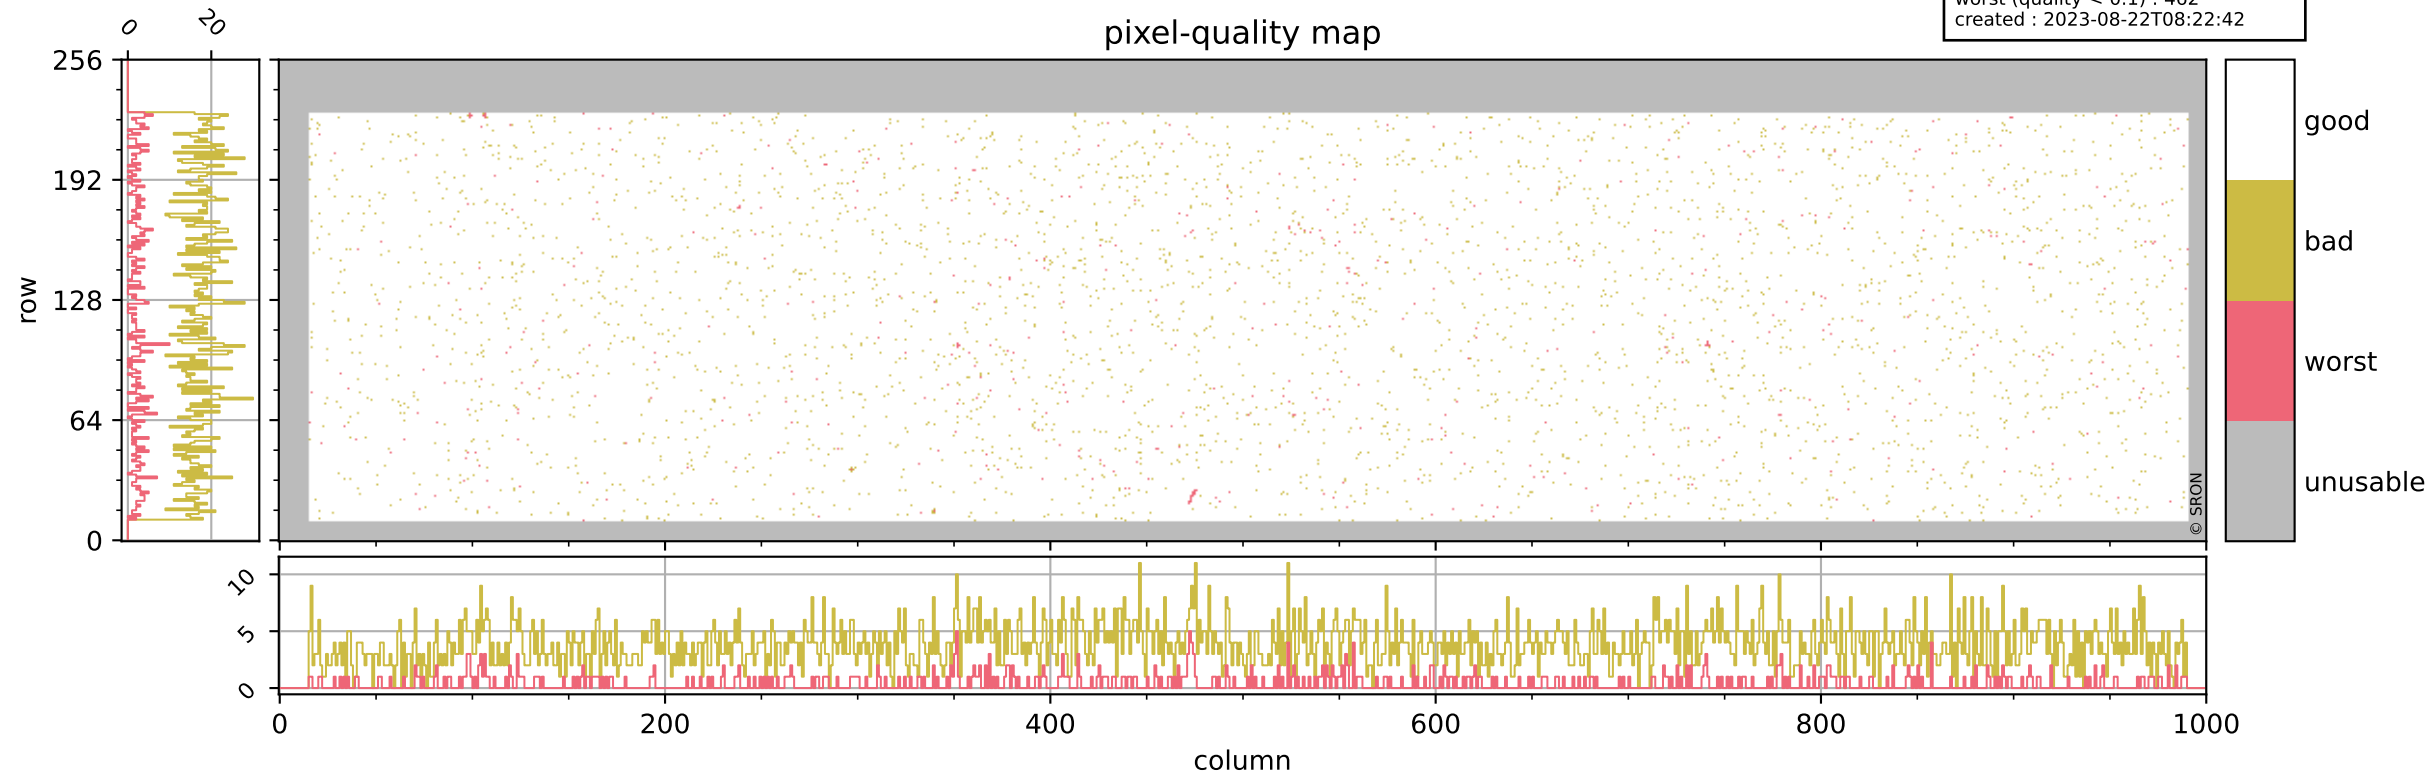

Tropomi SWIR pixel quality (official)

orbits : 20 in [18952, 18997]
coverage : 2021-06-10 / 2021-06-13
bad (quality < 0.8) : 3765
worst (quality < 0.1) : 462
created : 2023-08-22T08:22:42

pixel-quality map

Tropomi SWIR pixel quality (official)

orbits : 20 in [18952, 18997]
coverage : 2021-06-10 / 2021-06-13
bad (quality < 0.8) : 293
worst (quality < 0.1) : 115
created : 2023-08-22T08:22:42

pixel-quality map (dark)

Tropomi SWIR pixel quality (official)

orbits : 20 in [18952, 18997]
coverage : 2021-06-10 / 2021-06-13
bad (quality < 0.8) : 3520
worst (quality < 0.1) : 383
created : 2023-08-22T08:22:42

pixel-quality map (noise average)

Tropomi SWIR pixel quality (official)

orbits : 20 in [18952, 18997]
coverage : 2021-06-10 / 2021-06-13
created : 2023-08-22T08:22:43

Histograms of pixel-quality

Tropomi SWIR pixel quality (official) ground-tracks of Sentinel-5P