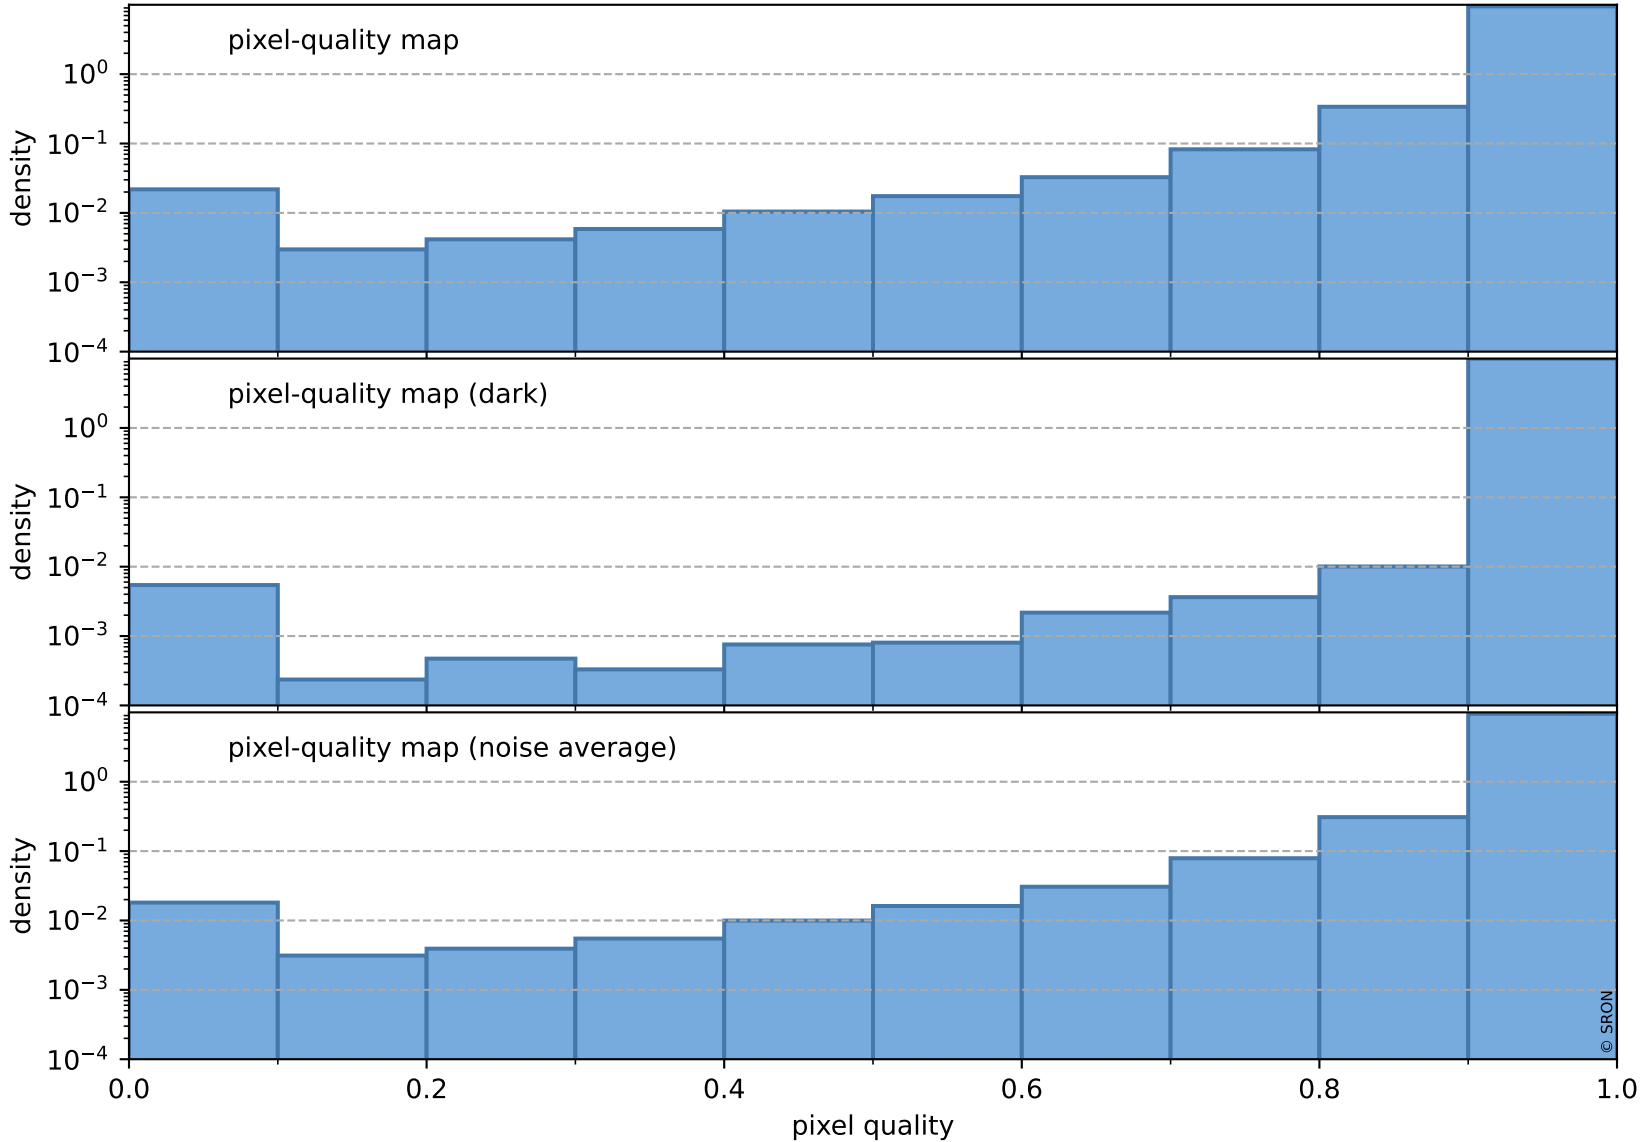

Tropomi SWIR pixel quality (official)

orbits : 20 in [18952, 18997]
coverage : 2021-06-10 / 2021-06-13
to good : 355
good to bad : 1616
to worst : 253
created : 2023-08-22T08:22:43

total quality compared with SWIR pixel-quality CKD

Tropomi SWIR pixel quality (official)

orbits : 20 in [18952, 18997]
coverage : 2021-06-10 / 2021-06-13
created : 2023-08-22T08:22:43

Histograms of pixel-quality

Tropomi SWIR pixel quality (official) ground-tracks of Sentinel-5P

orbits : 20 in [18952, 18997]
coverage : 2021-06-10 / 2021-06-13
created : 2023-08-22T08:22:43

Tropomi SWIR pixel quality (official)

orbits : [2827, 18997]
coverage : 2018-04-30 / 2021-06-13
created : 2023-08-22T08:22:44