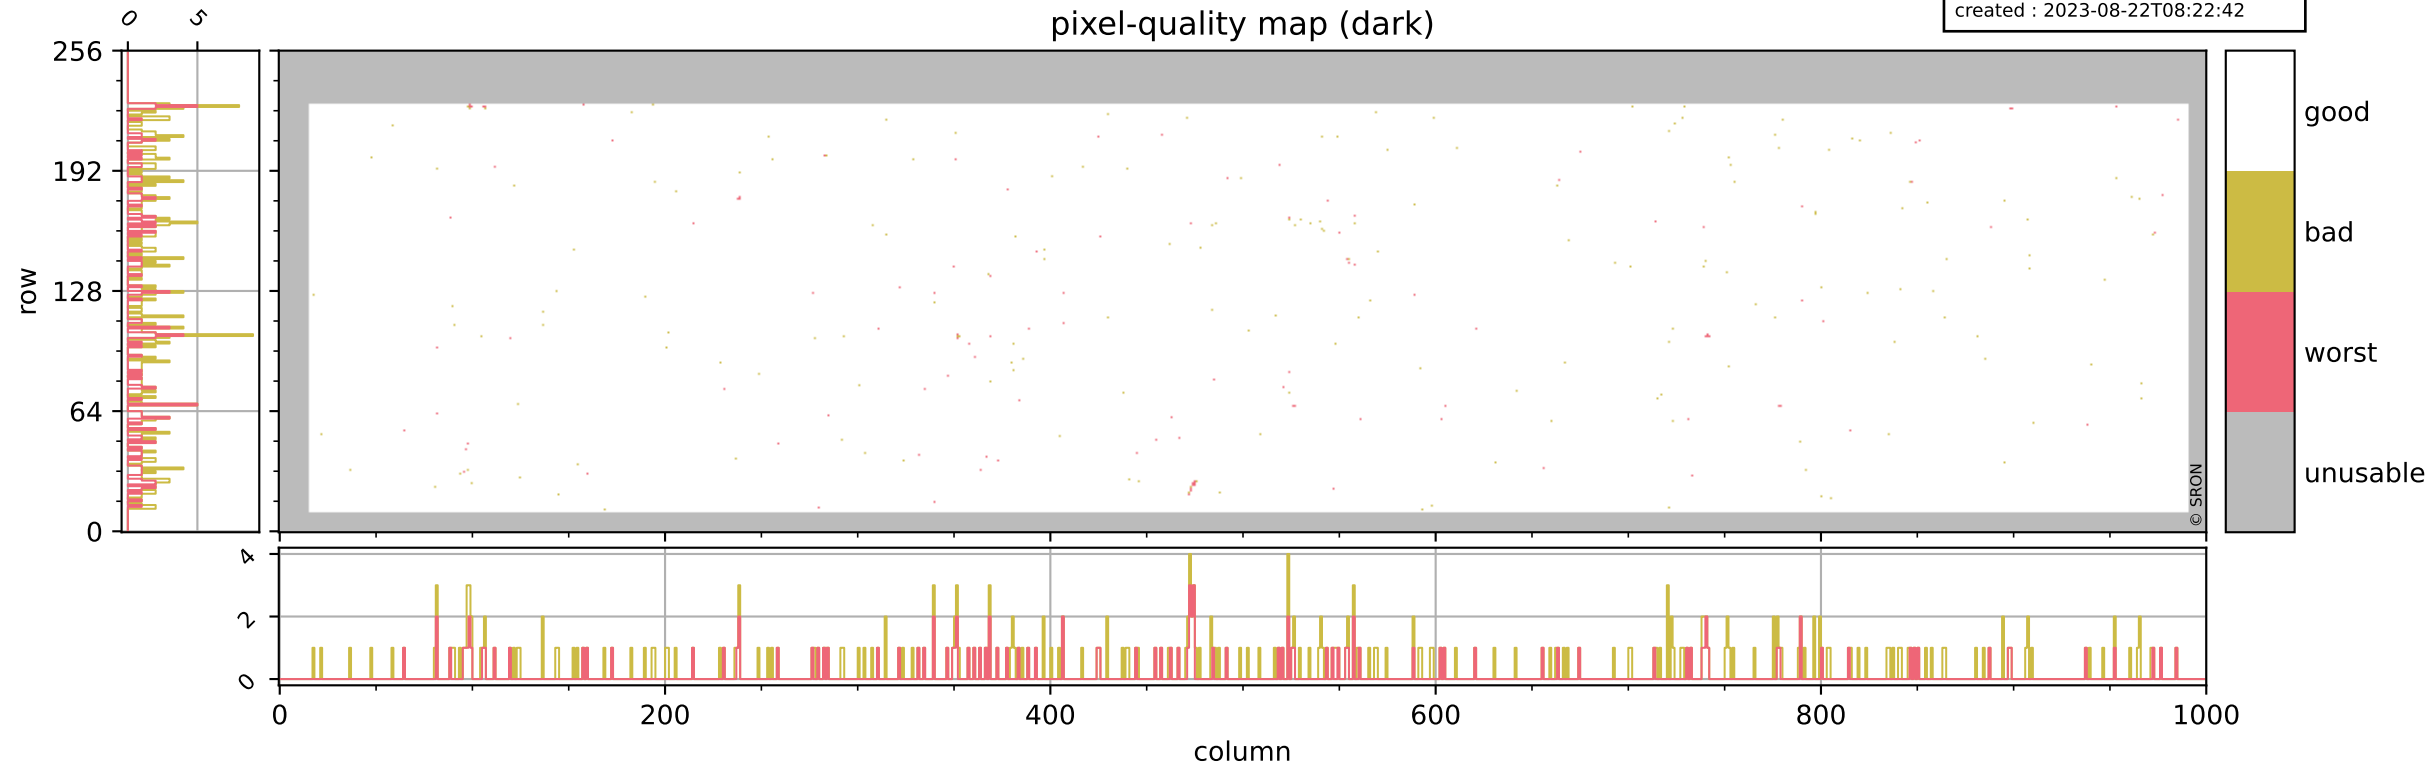

Tropomi SWIR pixel quality (official)

orbits : 20 in [18952, 18997]
coverage : 2021-06-10 / 2021-06-13
bad (quality < 0.8) : 3765
worst (quality < 0.1) : 462
created : 2023-08-22T08:22:42

pixel-quality map

Tropomi SWIR pixel quality (official)

orbits : 20 in [18952, 18997]
coverage : 2021-06-10 / 2021-06-13
bad (quality < 0.8) : 293
worst (quality < 0.1) : 115
created : 2023-08-22T08:22:42

pixel-quality map (dark)

Tropomi SWIR pixel quality (official)

orbits : 20 in [18952, 18997]
coverage : 2021-06-10 / 2021-06-13
bad (quality < 0.8) : 3520
worst (quality < 0.1) : 383
created : 2023-08-22T08:22:42

pixel-quality map (noise average)

Tropomi SWIR pixel quality (official)

orbits : 20 in [18952, 18997]
coverage : 2021-06-10 / 2021-06-13
created : 2023-08-22T08:22:43

Histograms of pixel-quality

Tropomi SWIR pixel quality (official) ground-tracks of Sentinel-5P