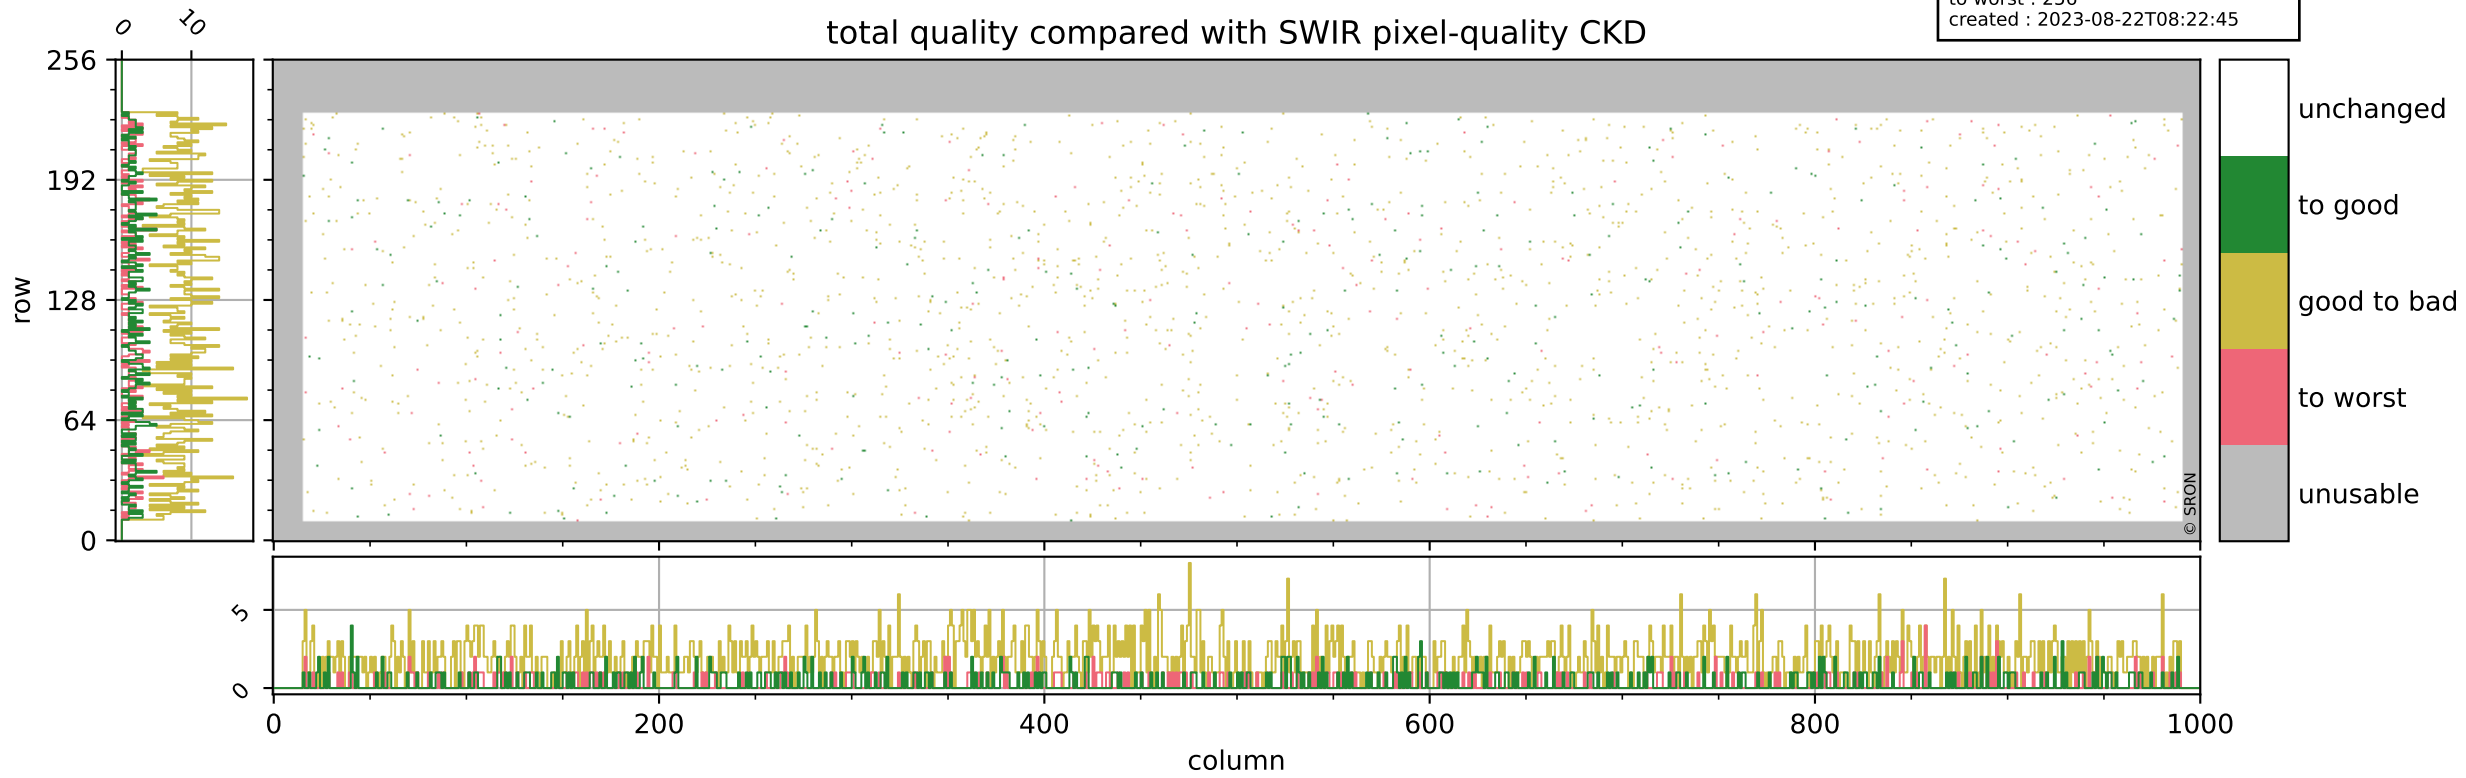

Tropomi SWIR pixel quality (official)

orbits : 19 in [18967, 19012]
coverage : 2021-06-11 / 2021-06-14
bad (quality < 0.8) : 3502
worst (quality < 0.1) : 385
created : 2023-08-22T08:22:45

pixel-quality map (noise average)

Tropomi SWIR pixel quality (official)

orbits : 19 in [18967, 19012]
coverage : 2021-06-11 / 2021-06-14
to good : 352
good to bad : 1597
to worst : 256
created : 2023-08-22T08:22:45

total quality compared with SWIR pixel-quality CKD

Tropomi SWIR pixel quality (official)

orbits : 19 in [18967, 19012]
coverage : 2021-06-11 / 2021-06-14
created : 2023-08-22T08:22:45

Histograms of pixel-quality

Tropomi SWIR pixel quality (official) ground-tracks of Sentinel-5P

orbits : 19 in [18967, 19012]
coverage : 2021-06-11 / 2021-06-14
created : 2023-08-22T08:22:46

Tropomi SWIR pixel quality (official)

orbits : [2827, 19012]
coverage : 2018-04-30 / 2021-06-14
created : 2023-08-22T08:22:46