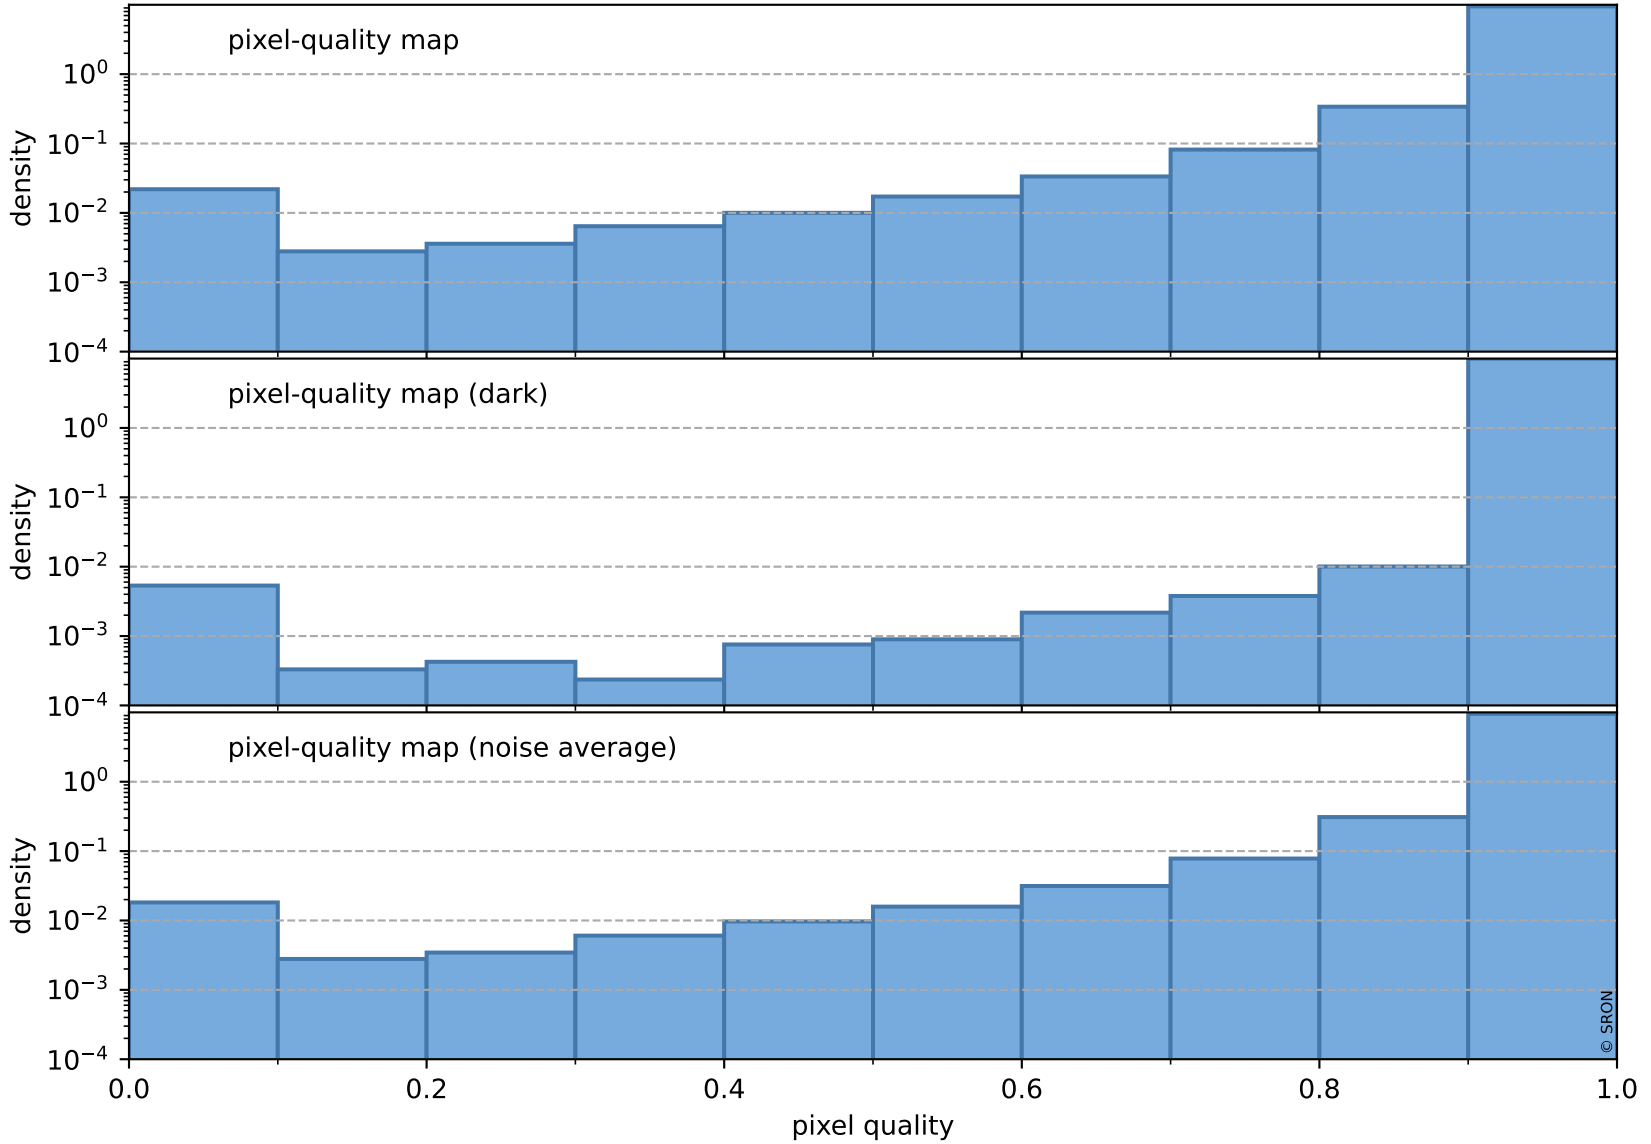

Tropomi SWIR pixel quality (official)

orbits : 19 in [18967, 19012]
coverage : 2021-06-11 / 2021-06-14
to good : 352
good to bad : 1597
to worst : 256
created : 2023-08-22T08:22:45

total quality compared with SWIR pixel-quality CKD

Tropomi SWIR pixel quality (official)

orbits : 19 in [18967, 19012]
coverage : 2021-06-11 / 2021-06-14
created : 2023-08-22T08:22:45

Histograms of pixel-quality

Tropomi SWIR pixel quality (official) ground-tracks of Sentinel-5P

orbits : 19 in [18967, 19012]
coverage : 2021-06-11 / 2021-06-14
created : 2023-08-22T08:22:46

Tropomi SWIR pixel quality (official)

orbits : [2827, 19012]
coverage : 2018-04-30 / 2021-06-14
created : 2023-08-22T08:22:46