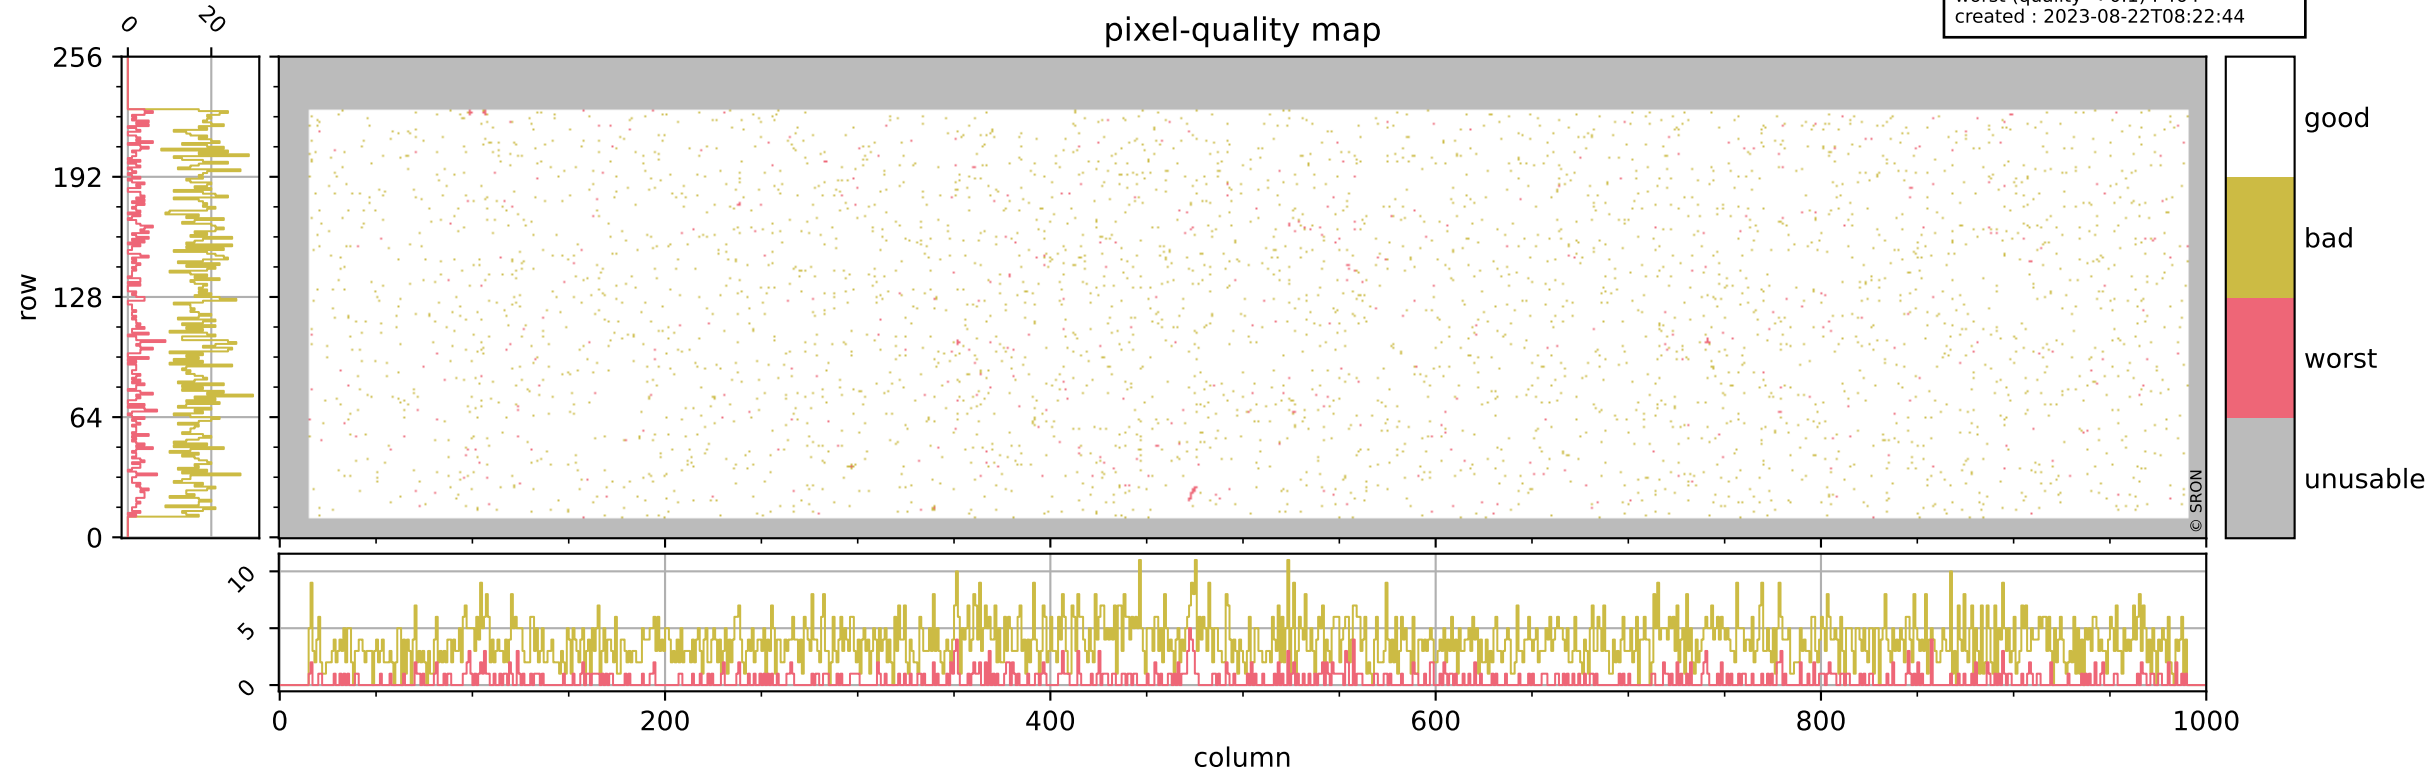

Tropomi SWIR pixel quality (official)

orbits : 19 in [18967, 19012]
coverage : 2021-06-11 / 2021-06-14
bad (quality < 0.8) : 3751
worst (quality < 0.1) : 464
created : 2023-08-22T08:22:44

pixel-quality map

Tropomi SWIR pixel quality (official)

orbits : 19 in [18967, 19012]
coverage : 2021-06-11 / 2021-06-14
bad (quality < 0.8) : 295
worst (quality < 0.1) : 113
created : 2023-08-22T08:22:44

pixel-quality map (dark)

Tropomi SWIR pixel quality (official)

orbits : 19 in [18967, 19012]
coverage : 2021-06-11 / 2021-06-14
bad (quality < 0.8) : 3502
worst (quality < 0.1) : 385
created : 2023-08-22T08:22:45

pixel-quality map (noise average)

Tropomi SWIR pixel quality (official)

orbits : 19 in [18967, 19012]
coverage : 2021-06-11 / 2021-06-14
created : 2023-08-22T08:22:45

Histograms of pixel-quality

Tropomi SWIR pixel quality (official) ground-tracks of Sentinel-5P