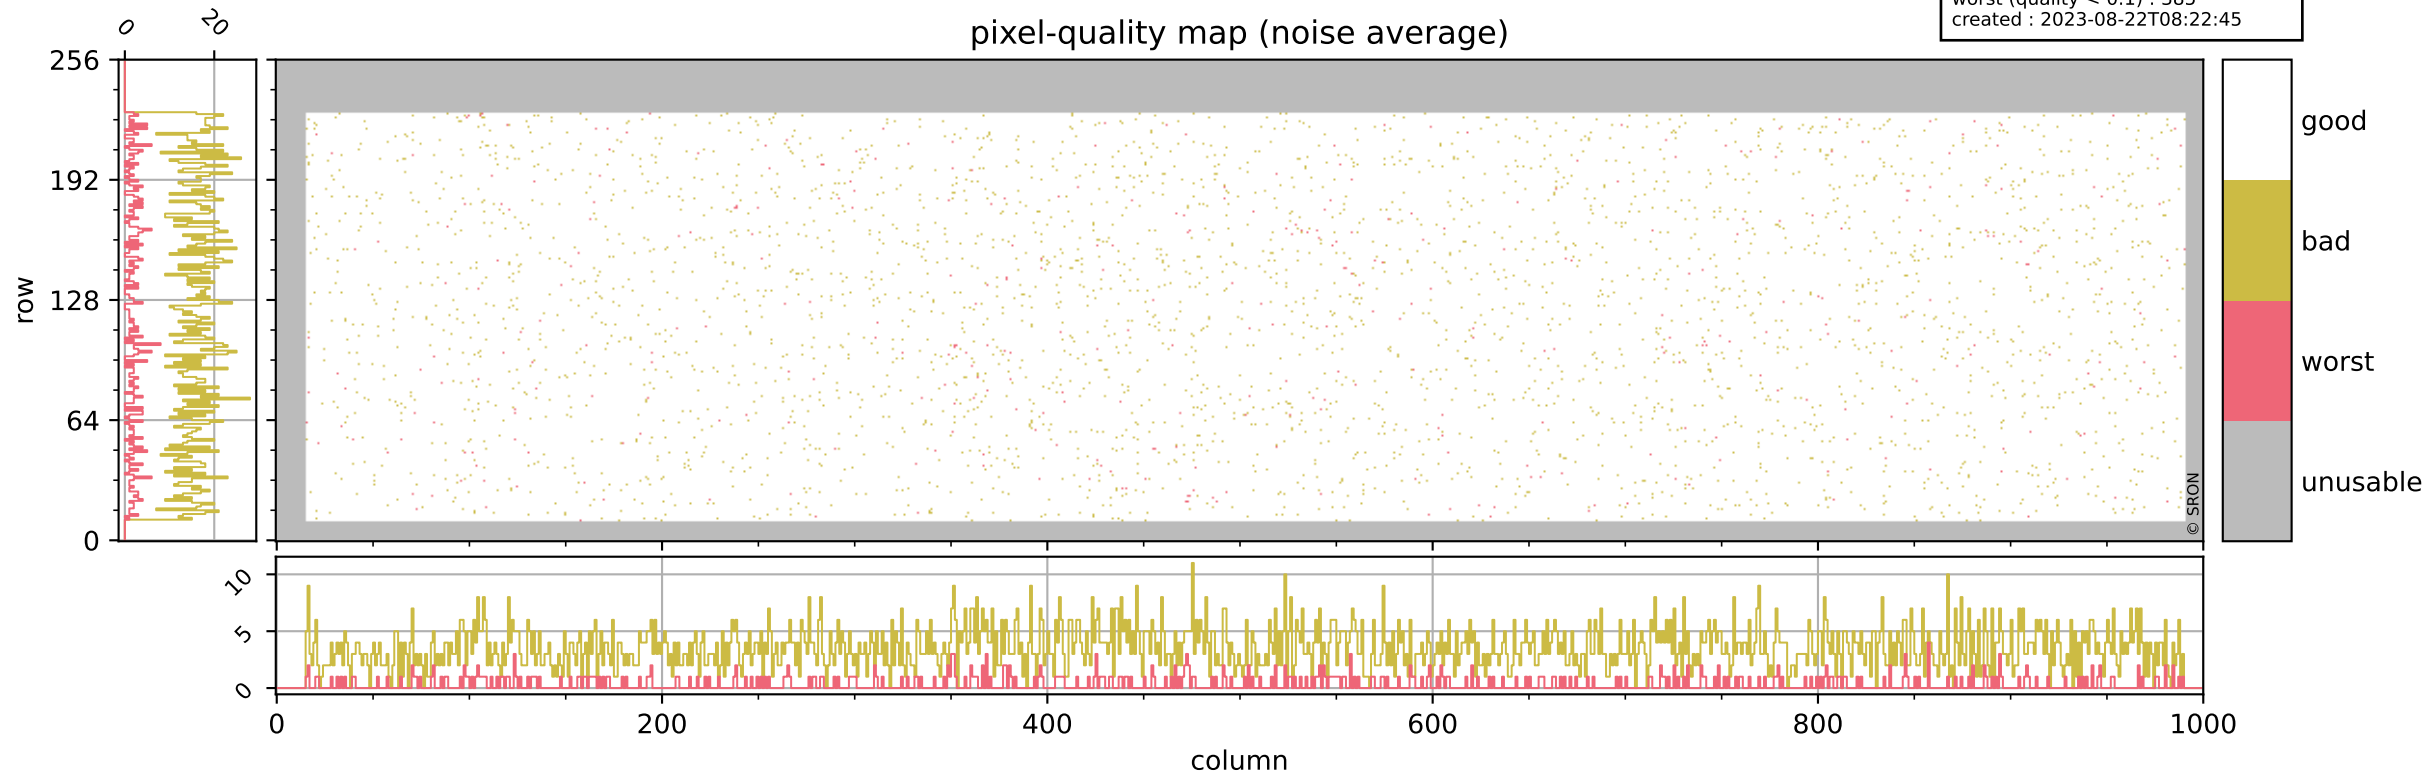

Tropomi SWIR pixel quality (official)

orbits : 19 in [18967, 19012]
coverage : 2021-06-11 / 2021-06-14
bad (quality < 0.8) : 295
worst (quality < 0.1) : 113
created : 2023-08-22T08:22:44

pixel-quality map (dark)

Tropomi SWIR pixel quality (official)

orbits : 19 in [18967, 19012]
coverage : 2021-06-11 / 2021-06-14
bad (quality < 0.8) : 3502
worst (quality < 0.1) : 385
created : 2023-08-22T08:22:45

pixel-quality map (noise average)

Tropomi SWIR pixel quality (official)

orbits : 19 in [18967, 19012]
coverage : 2021-06-11 / 2021-06-14
to good : 352
good to bad : 1597
to worst : 256
created : 2023-08-22T08:22:45

total quality compared with SWIR pixel-quality CKD

Tropomi SWIR pixel quality (official)

orbits : 19 in [18967, 19012]
coverage : 2021-06-11 / 2021-06-14
created : 2023-08-22T08:22:45

Histograms of pixel-quality

Tropomi SWIR pixel quality (official) ground-tracks of Sentinel-5P