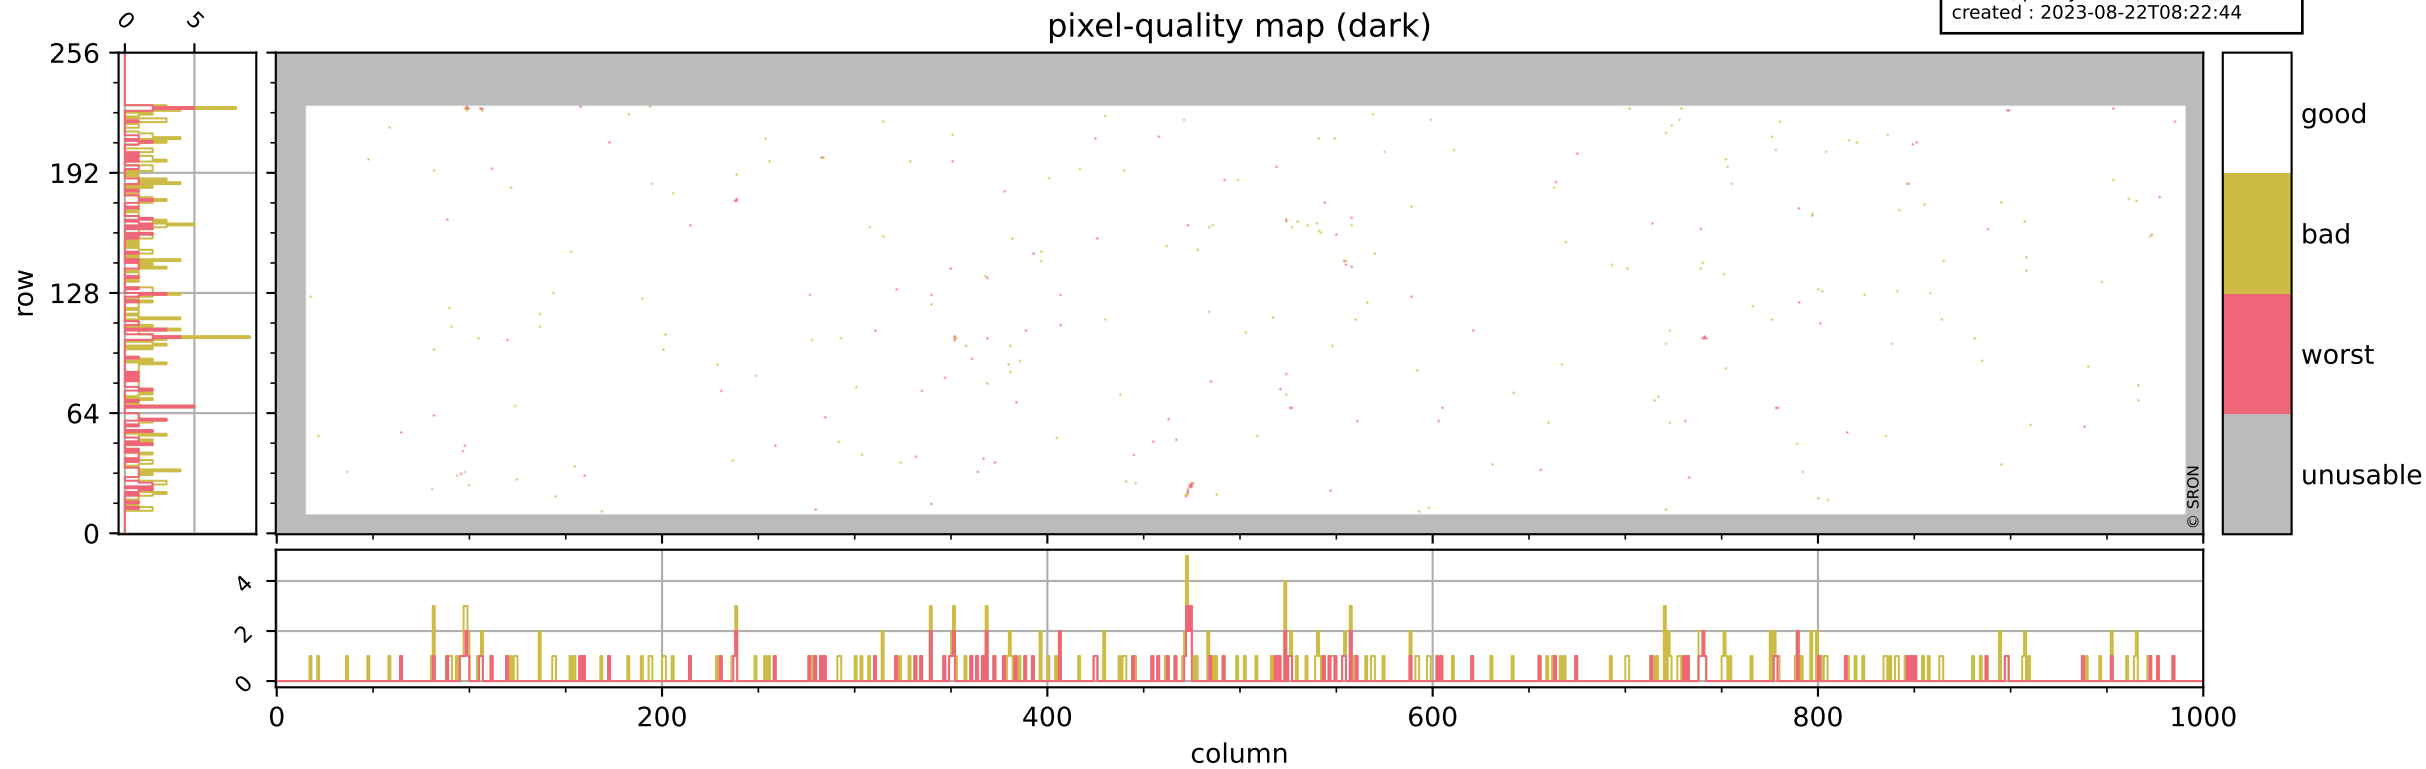

Tropomi SWIR pixel quality (official)

orbits : 19 in [18967, 19012]
coverage : 2021-06-11 / 2021-06-14
bad (quality < 0.8) : 3751
worst (quality < 0.1) : 464
created : 2023-08-22T08:22:44

pixel-quality map

Tropomi SWIR pixel quality (official)

orbits : 19 in [18967, 19012]
coverage : 2021-06-11 / 2021-06-14
bad (quality < 0.8) : 295
worst (quality < 0.1) : 113
created : 2023-08-22T08:22:44

pixel-quality map (dark)

Tropomi SWIR pixel quality (official)

orbits : 19 in [18967, 19012]
coverage : 2021-06-11 / 2021-06-14
bad (quality < 0.8) : 3502
worst (quality < 0.1) : 385
created : 2023-08-22T08:22:45

pixel-quality map (noise average)

Tropomi SWIR pixel quality (official)

orbits : 19 in [18967, 19012]
coverage : 2021-06-11 / 2021-06-14
to good : 352
good to bad : 1597
to worst : 256
created : 2023-08-22T08:22:45

total quality compared with SWIR pixel-quality CKD