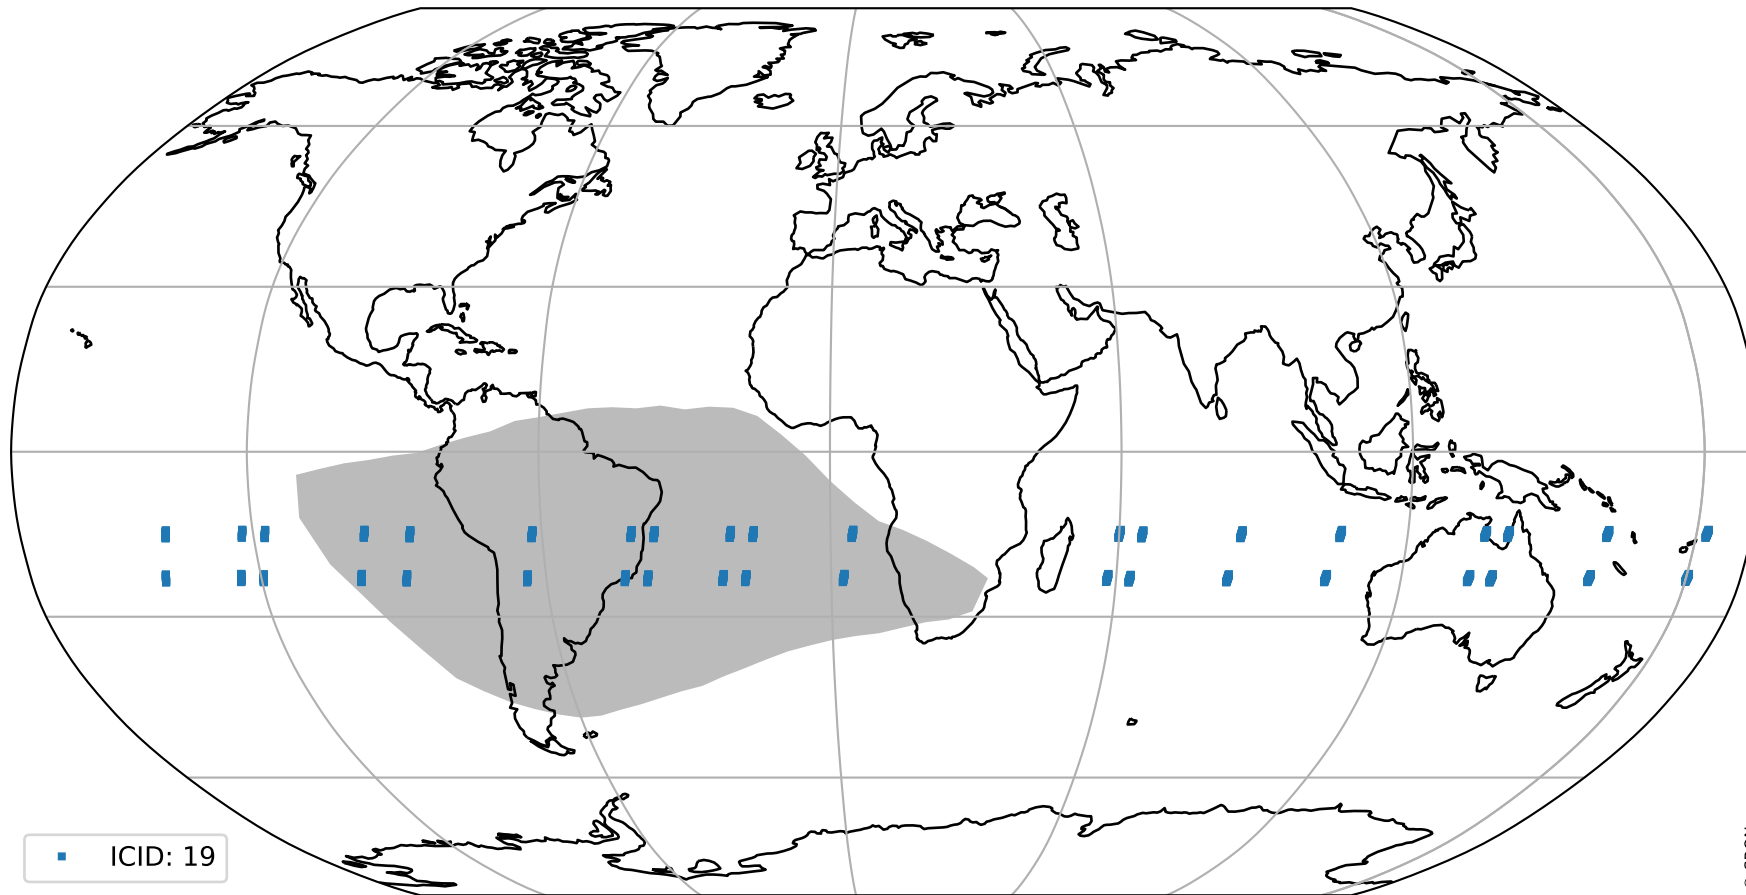

Tropomi SWIR pixel quality (official)

orbits : 19 in [18967, 19012]
coverage : 2021-06-11 / 2021-06-14
to good : 352
good to bad : 1597
to worst : 256
created : 2023-08-22T08:22:45

total quality compared with SWIR pixel-quality CKD

Tropomi SWIR pixel quality (official)

orbits : 19 in [18967, 19012]
coverage : 2021-06-11 / 2021-06-14
created : 2023-08-22T08:22:45

Histograms of pixel-quality

Tropomi SWIR pixel quality (official) ground-tracks of Sentinel-5P

orbits : 19 in [18967, 19012]
coverage : 2021-06-11 / 2021-06-14
created : 2023-08-22T08:22:46

Tropomi SWIR pixel quality (official)

orbits : [2827, 19012]
coverage : 2018-04-30 / 2021-06-14
created : 2023-08-22T08:22:46