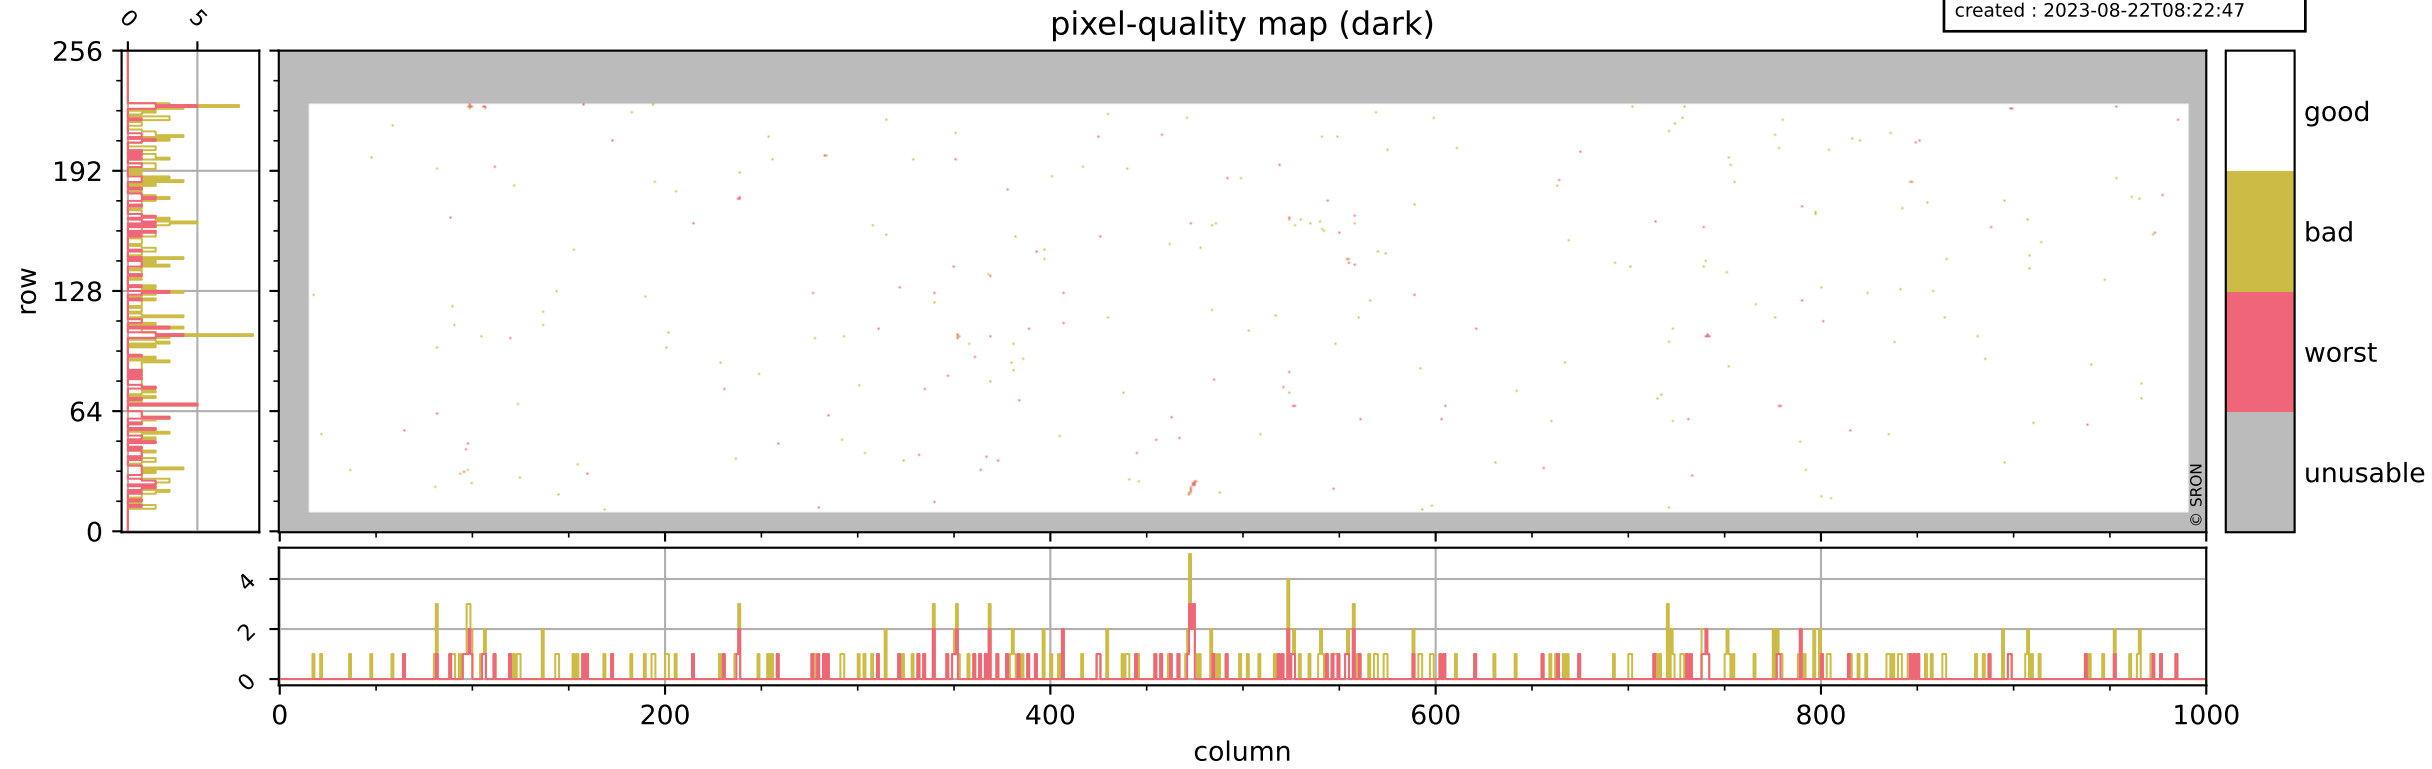

Tropomi SWIR pixel quality (official)

orbits : 20 in [18982, 19027]
coverage : 2021-06-12 / 2021-06-15
bad (quality < 0.8) : 3812
worst (quality < 0.1) : 468
created : 2023-08-22T08:22:47

pixel-quality map

Tropomi SWIR pixel quality (official)

orbits : 20 in [18982, 19027]
coverage : 2021-06-12 / 2021-06-15
bad (quality < 0.8) : 296
worst (quality < 0.1) : 113
created : 2023-08-22T08:22:47

pixel-quality map (dark)

Tropomi SWIR pixel quality (official)

orbits : 20 in [18982, 19027]
coverage : 2021-06-12 / 2021-06-15
bad (quality < 0.8) : 3555
worst (quality < 0.1) : 389
created : 2023-08-22T08:22:47

pixel-quality map (noise average)

Tropomi SWIR pixel quality (official)

orbits : 20 in [18982, 19027]
coverage : 2021-06-12 / 2021-06-15
created : 2023-08-22T08:22:48

Histograms of pixel-quality

Tropomi SWIR pixel quality (official) ground-tracks of Sentinel-5P