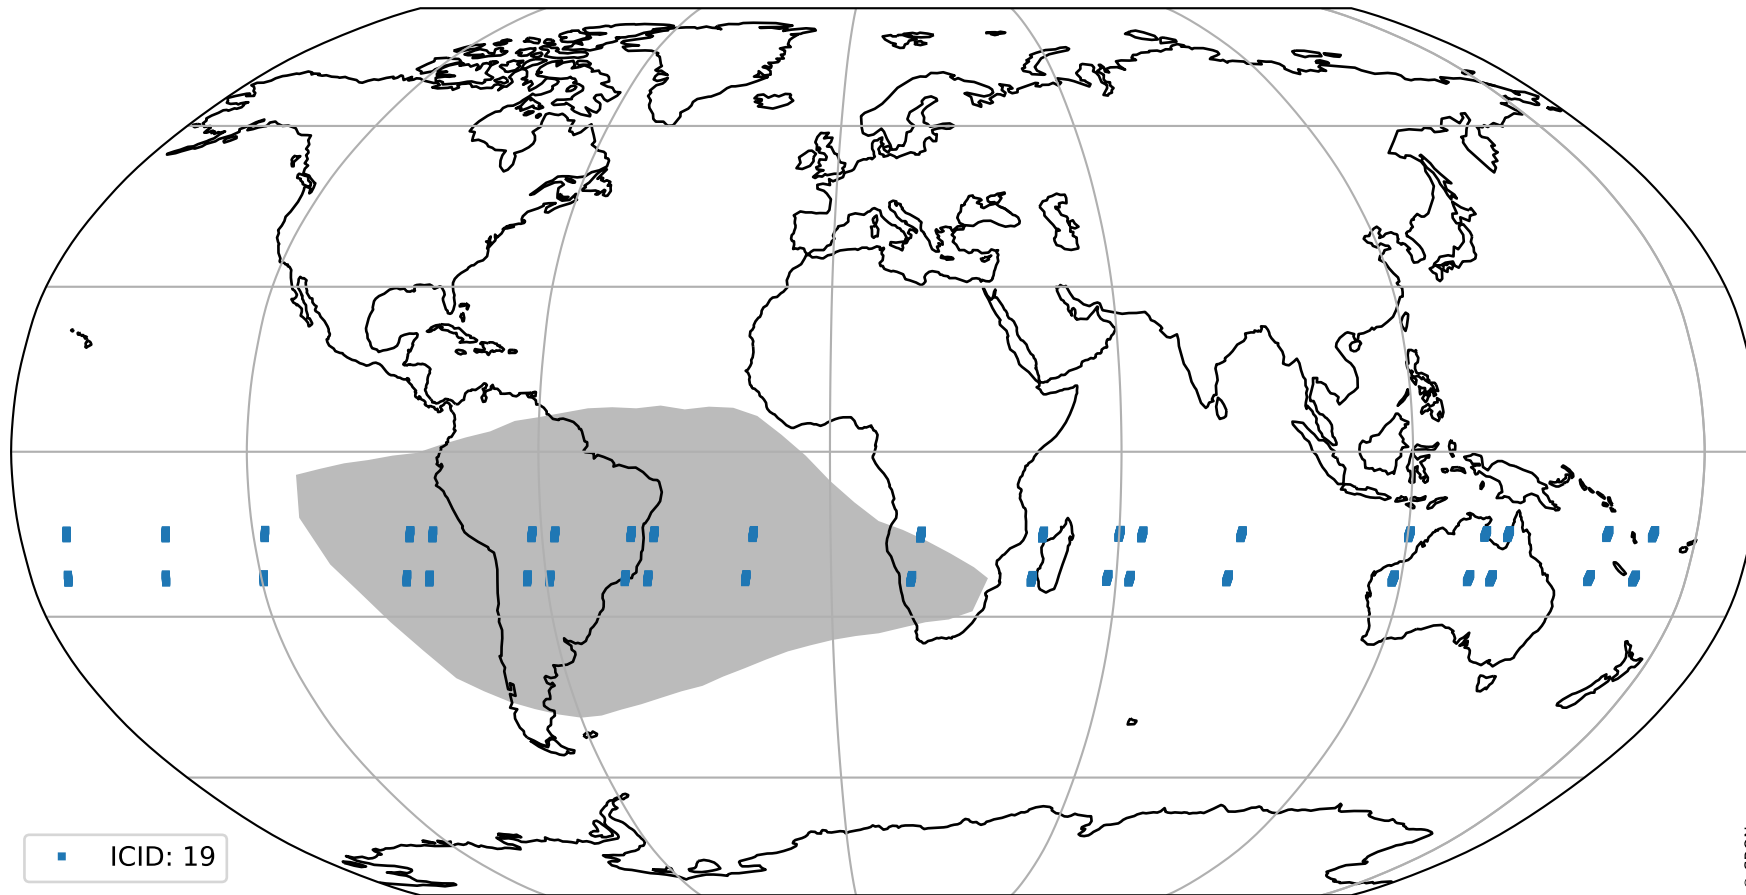

Tropomi SWIR pixel quality (official)

orbits : 20 in [18982, 19027]
coverage : 2021-06-12 / 2021-06-15
to good : 347
good to bad : 1654
to worst : 257
created : 2023-08-22T08:22:47

total quality compared with SWIR pixel-quality CKD

Tropomi SWIR pixel quality (official)

orbits : 20 in [18982, 19027]
coverage : 2021-06-12 / 2021-06-15
created : 2023-08-22T08:22:48

Histograms of pixel-quality

Tropomi SWIR pixel quality (official) ground-tracks of Sentinel-5P

orbits : 20 in [18982, 19027]
coverage : 2021-06-12 / 2021-06-15
created : 2023-08-22T08:22:48

Tropomi SWIR pixel quality (official)

orbits : [2827, 19027]
coverage : 2018-04-30 / 2021-06-15
created : 2023-08-22T08:22:48