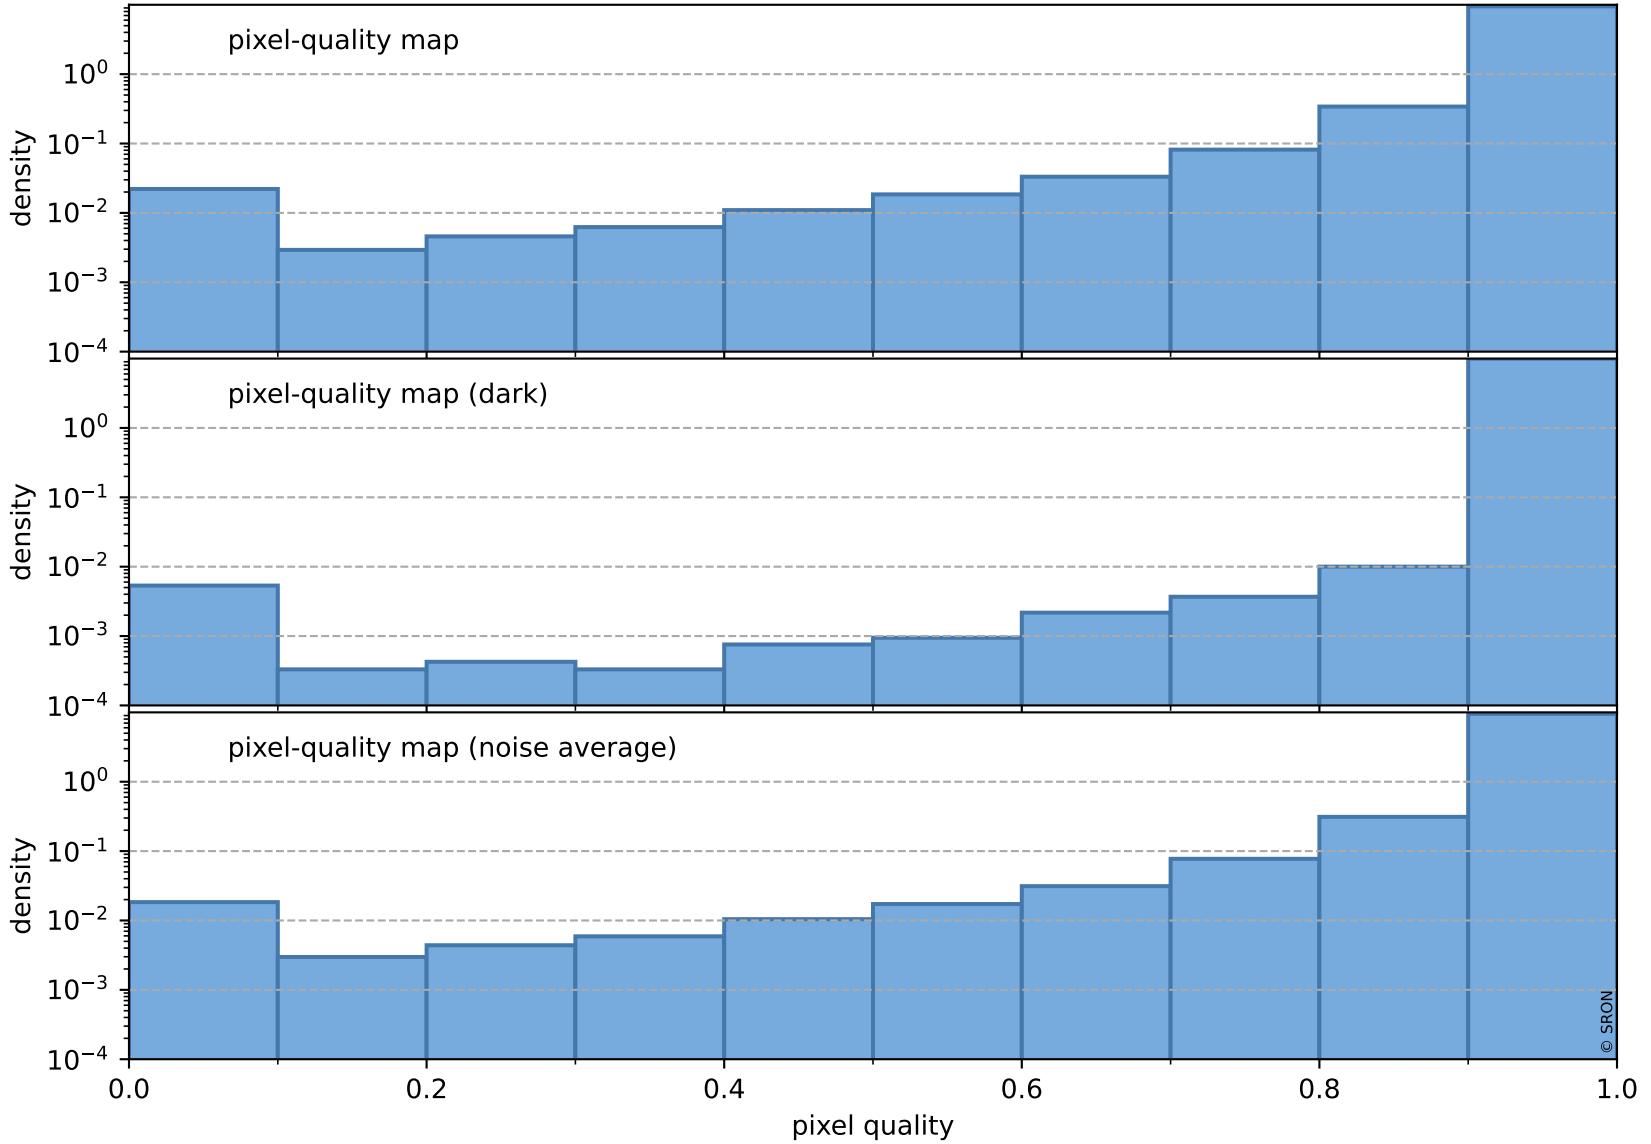

Tropomi SWIR pixel quality (official)

orbits : 20 in [18982, 19027]
coverage : 2021-06-12 / 2021-06-15
bad (quality < 0.8) : 3555
worst (quality < 0.1) : 389
created : 2023-08-22T08:22:47

pixel-quality map (noise average)

Tropomi SWIR pixel quality (official)

orbits : 20 in [18982, 19027]
coverage : 2021-06-12 / 2021-06-15
to good : 347
good to bad : 1654
to worst : 257
created : 2023-08-22T08:22:47

total quality compared with SWIR pixel-quality CKD

Tropomi SWIR pixel quality (official)

orbits : 20 in [18982, 19027]
coverage : 2021-06-12 / 2021-06-15
created : 2023-08-22T08:22:48

Histograms of pixel-quality

Tropomi SWIR pixel quality (official) ground-tracks of Sentinel-5P

orbits : 20 in [18982, 19027]
coverage : 2021-06-12 / 2021-06-15
created : 2023-08-22T08:22:48

Tropomi SWIR pixel quality (official)

orbits : [2827, 19027]
coverage : 2018-04-30 / 2021-06-15
created : 2023-08-22T08:22:48