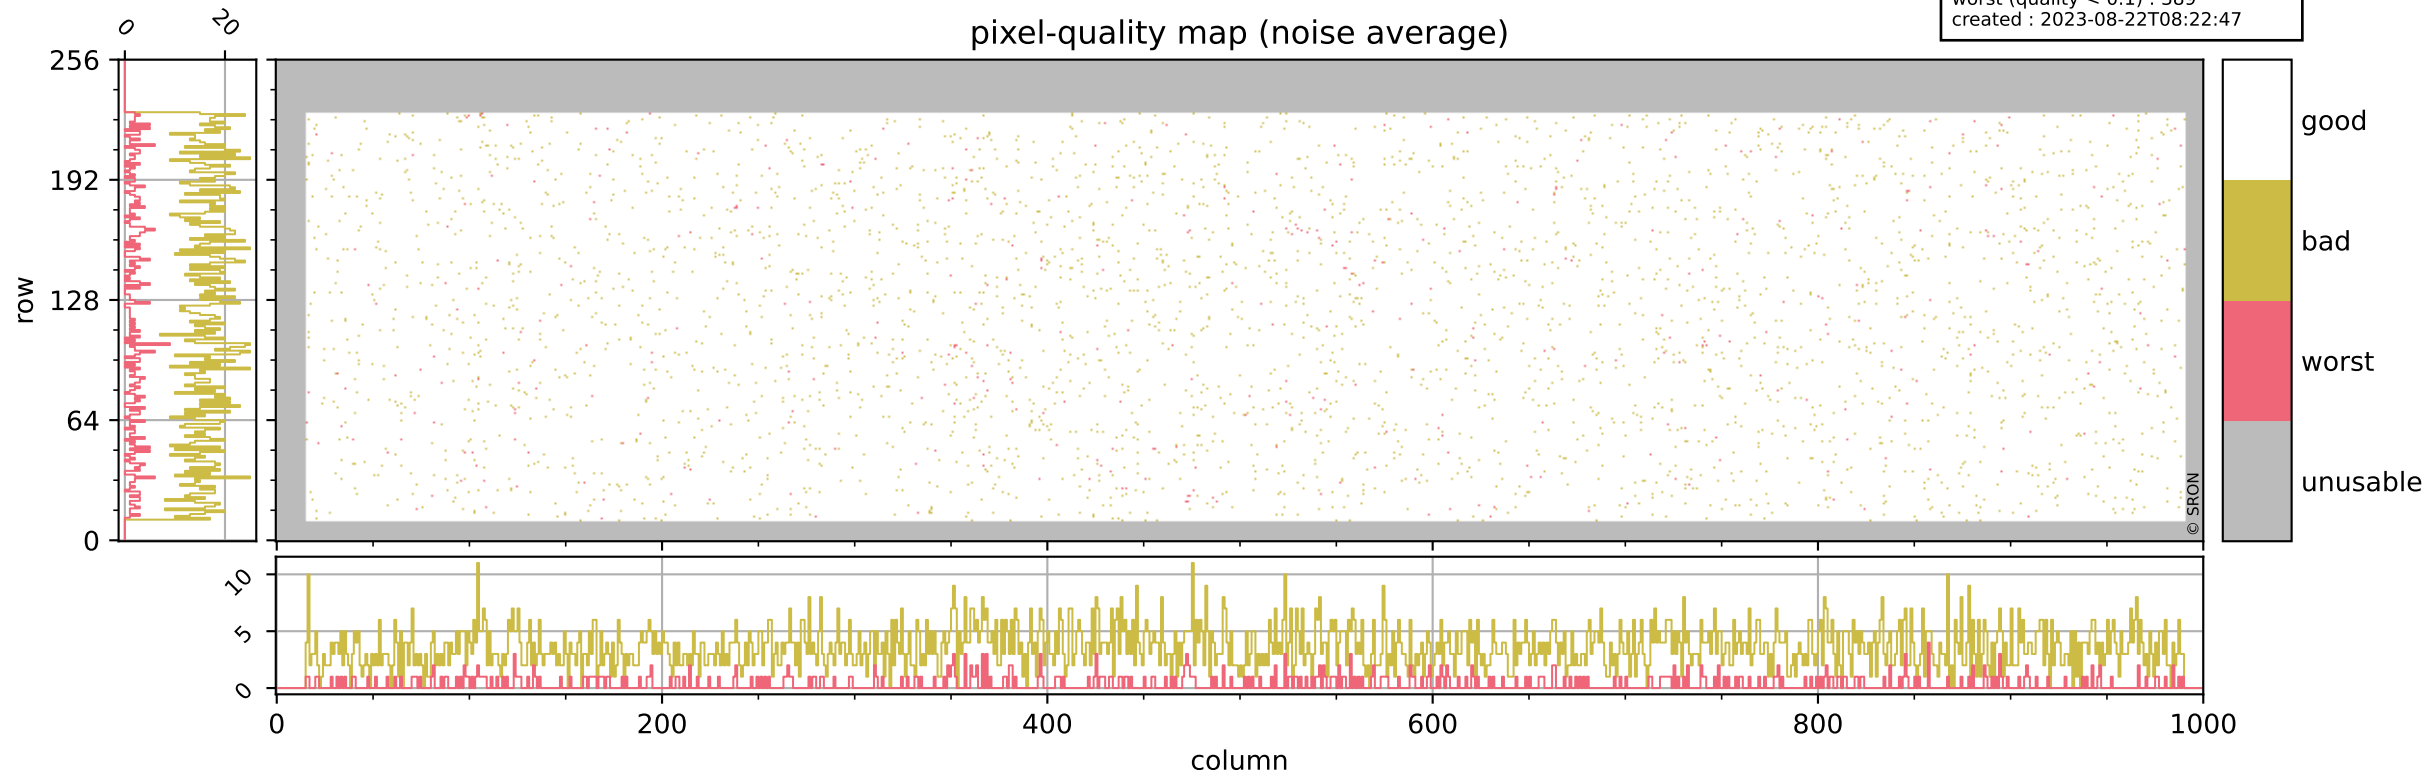

Tropomi SWIR pixel quality (official)

orbits : 20 in [18982, 19027]
coverage : 2021-06-12 / 2021-06-15
bad (quality < 0.8) : 296
worst (quality < 0.1) : 113
created : 2023-08-22T08:22:47

pixel-quality map (dark)

Tropomi SWIR pixel quality (official)

orbits : 20 in [18982, 19027]
coverage : 2021-06-12 / 2021-06-15
bad (quality < 0.8) : 3555
worst (quality < 0.1) : 389
created : 2023-08-22T08:22:47

pixel-quality map (noise average)

Tropomi SWIR pixel quality (official)

orbits : 20 in [18982, 19027]
coverage : 2021-06-12 / 2021-06-15
to good : 347
good to bad : 1654
to worst : 257
created : 2023-08-22T08:22:47

total quality compared with SWIR pixel-quality CKD

Tropomi SWIR pixel quality (official)

orbits : 20 in [18982, 19027]
coverage : 2021-06-12 / 2021-06-15
created : 2023-08-22T08:22:48

Histograms of pixel-quality

Tropomi SWIR pixel quality (official) ground-tracks of Sentinel-5P