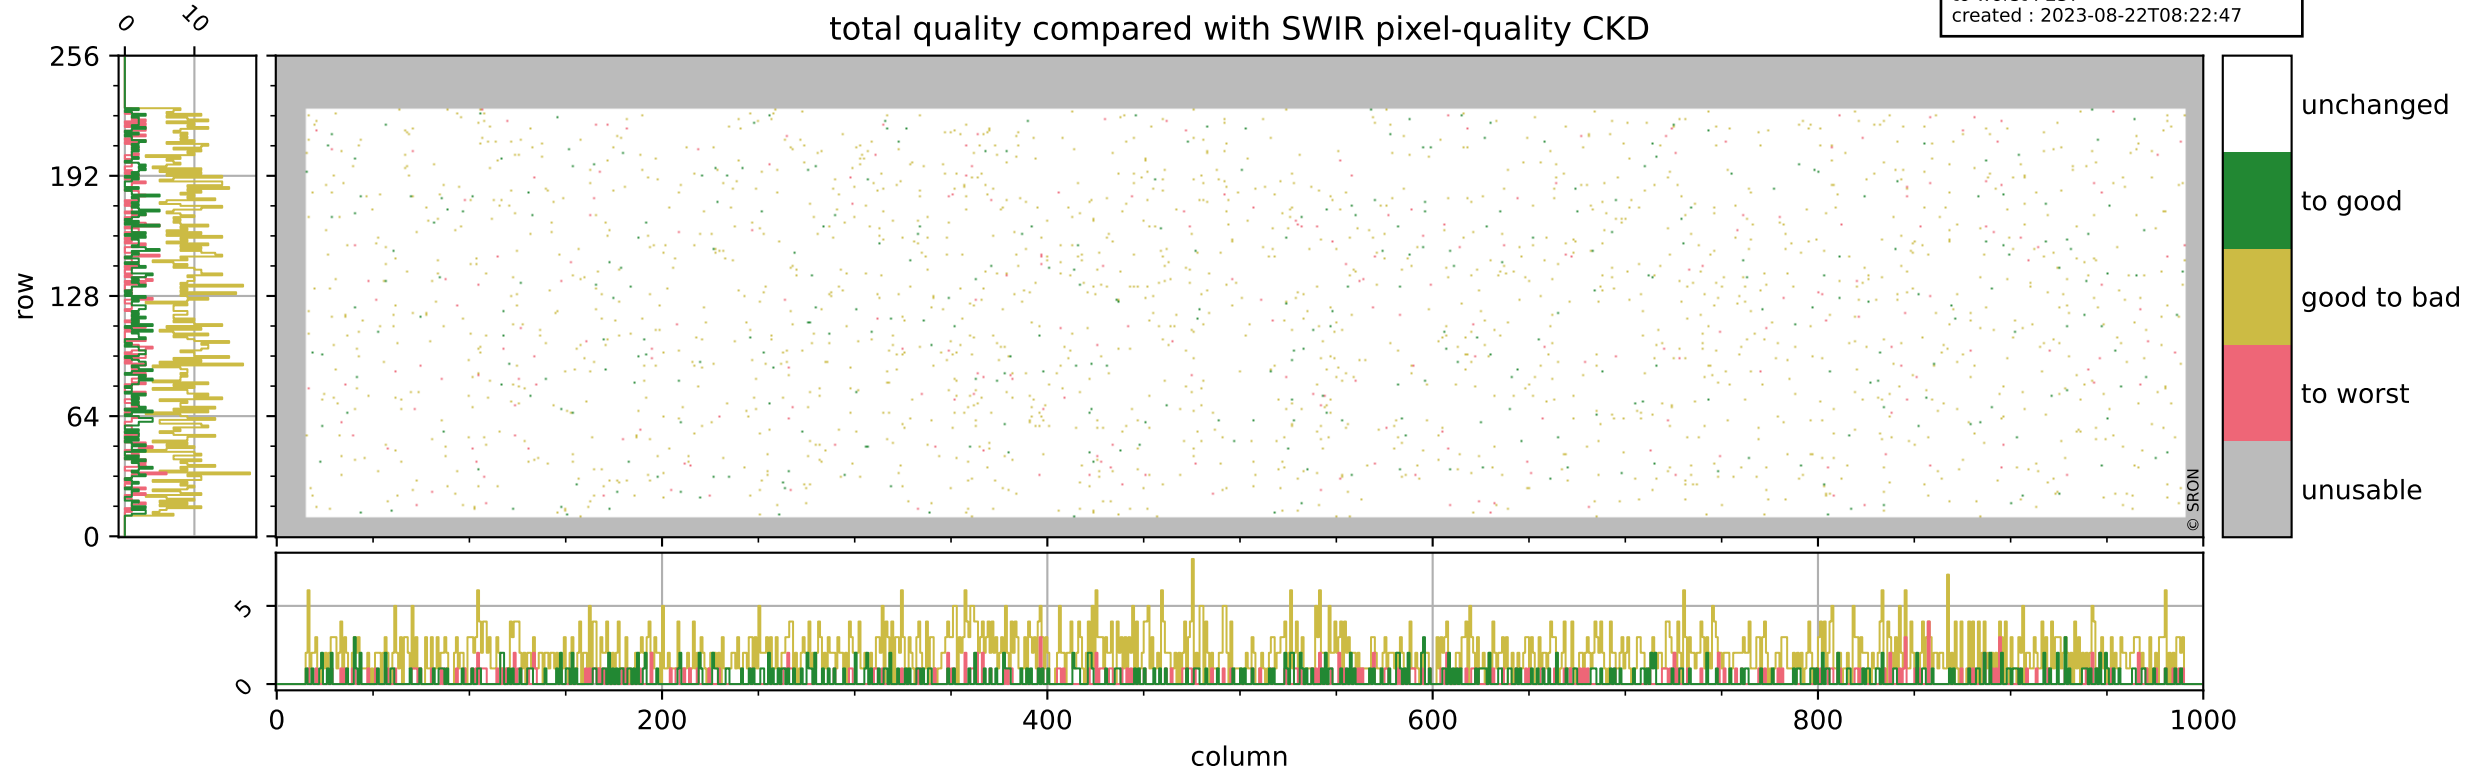

Tropomi SWIR pixel quality (official)

orbits : 20 in [18982, 19027]
coverage : 2021-06-12 / 2021-06-15
bad (quality < 0.8) : 3555
worst (quality < 0.1) : 389
created : 2023-08-22T08:22:47

pixel-quality map (noise average)

Tropomi SWIR pixel quality (official)

orbits : 20 in [18982, 19027]
coverage : 2021-06-12 / 2021-06-15
to good : 347
good to bad : 1654
to worst : 257
created : 2023-08-22T08:22:47

total quality compared with SWIR pixel-quality CKD

Tropomi SWIR pixel quality (official)

orbits : 20 in [18982, 19027]
coverage : 2021-06-12 / 2021-06-15
created : 2023-08-22T08:22:48

Histograms of pixel-quality

Tropomi SWIR pixel quality (official) ground-tracks of Sentinel-5P

orbits : 20 in [18982, 19027]
coverage : 2021-06-12 / 2021-06-15
created : 2023-08-22T08:22:48

Tropomi SWIR pixel quality (official)

orbits : [2827, 19027]
coverage : 2018-04-30 / 2021-06-15
created : 2023-08-22T08:22:48