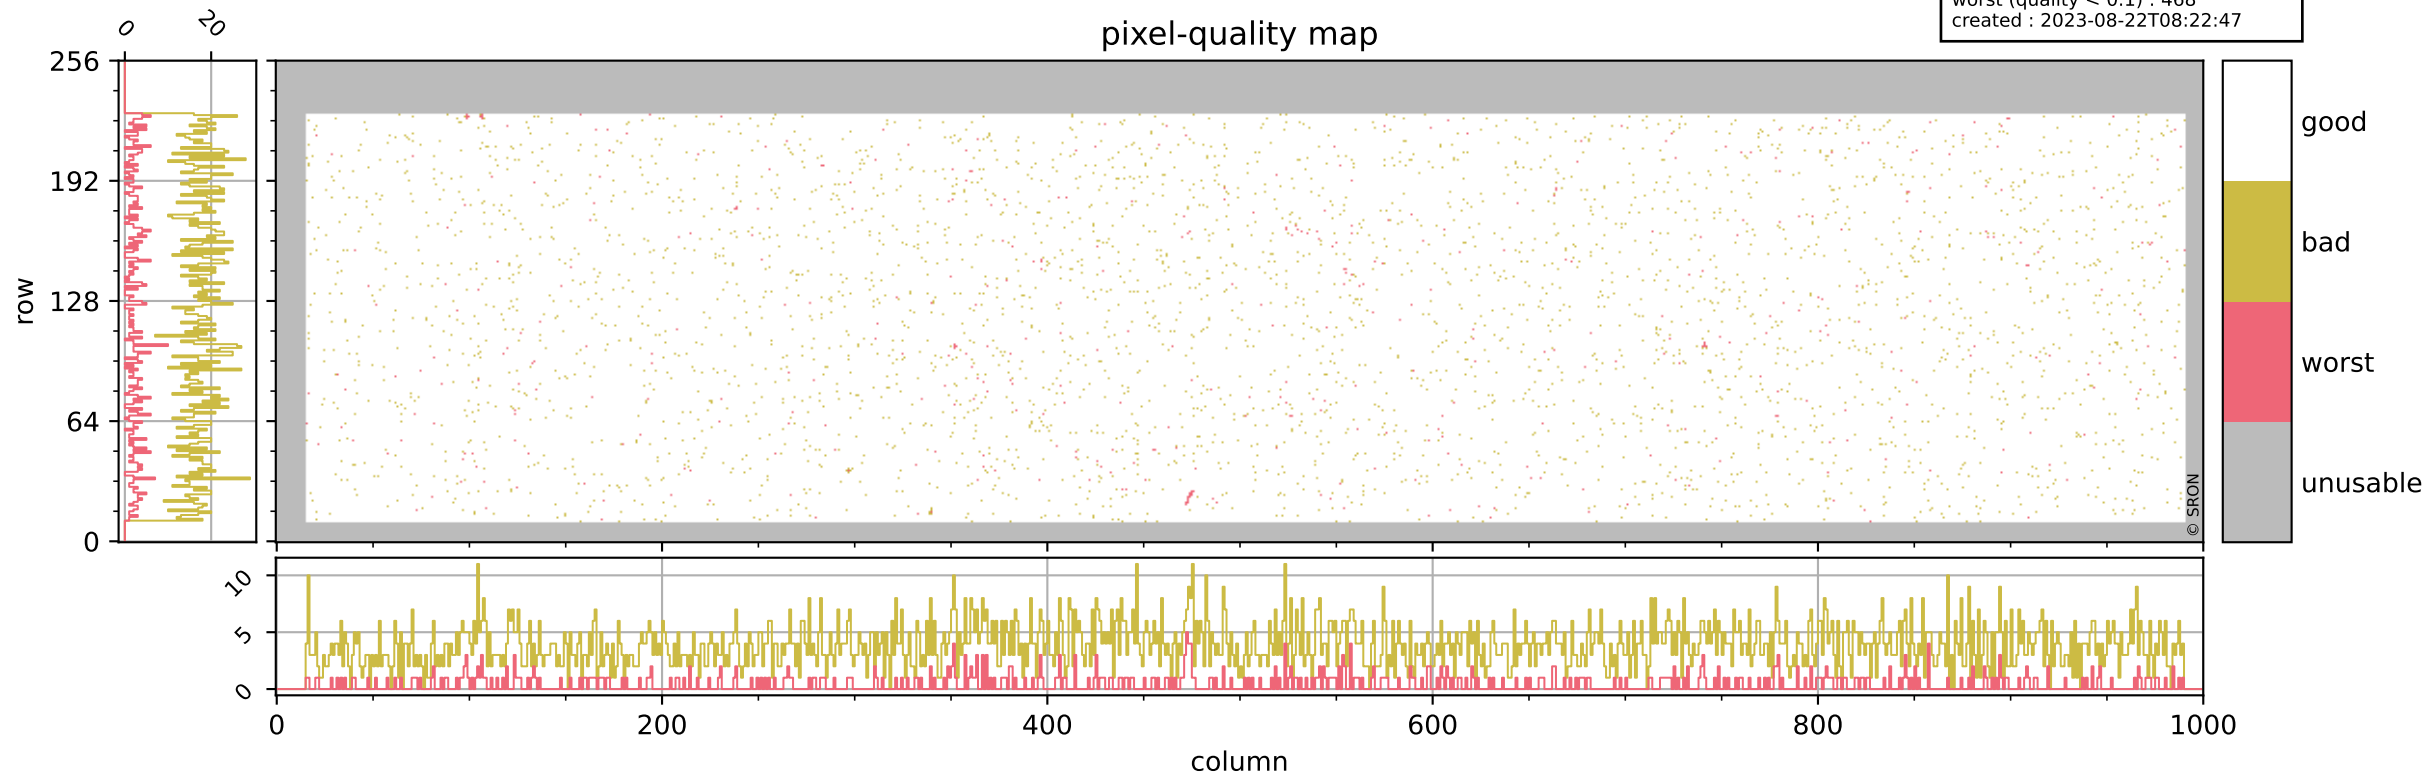

Tropomi SWIR pixel quality (official)

orbits : 20 in [18982, 19027]
coverage : 2021-06-12 / 2021-06-15
bad (quality < 0.8) : 3812
worst (quality < 0.1) : 468
created : 2023-08-22T08:22:47

pixel-quality map

Tropomi SWIR pixel quality (official)

orbits : 20 in [18982, 19027]
coverage : 2021-06-12 / 2021-06-15
bad (quality < 0.8) : 296
worst (quality < 0.1) : 113
created : 2023-08-22T08:22:47

pixel-quality map (dark)

Tropomi SWIR pixel quality (official)

orbits : 20 in [18982, 19027]
coverage : 2021-06-12 / 2021-06-15
bad (quality < 0.8) : 3555
worst (quality < 0.1) : 389
created : 2023-08-22T08:22:47

pixel-quality map (noise average)

Tropomi SWIR pixel quality (official)

orbits : 20 in [18982, 19027]
coverage : 2021-06-12 / 2021-06-15
created : 2023-08-22T08:22:48

Histograms of pixel-quality

Tropomi SWIR pixel quality (official) ground-tracks of Sentinel-5P