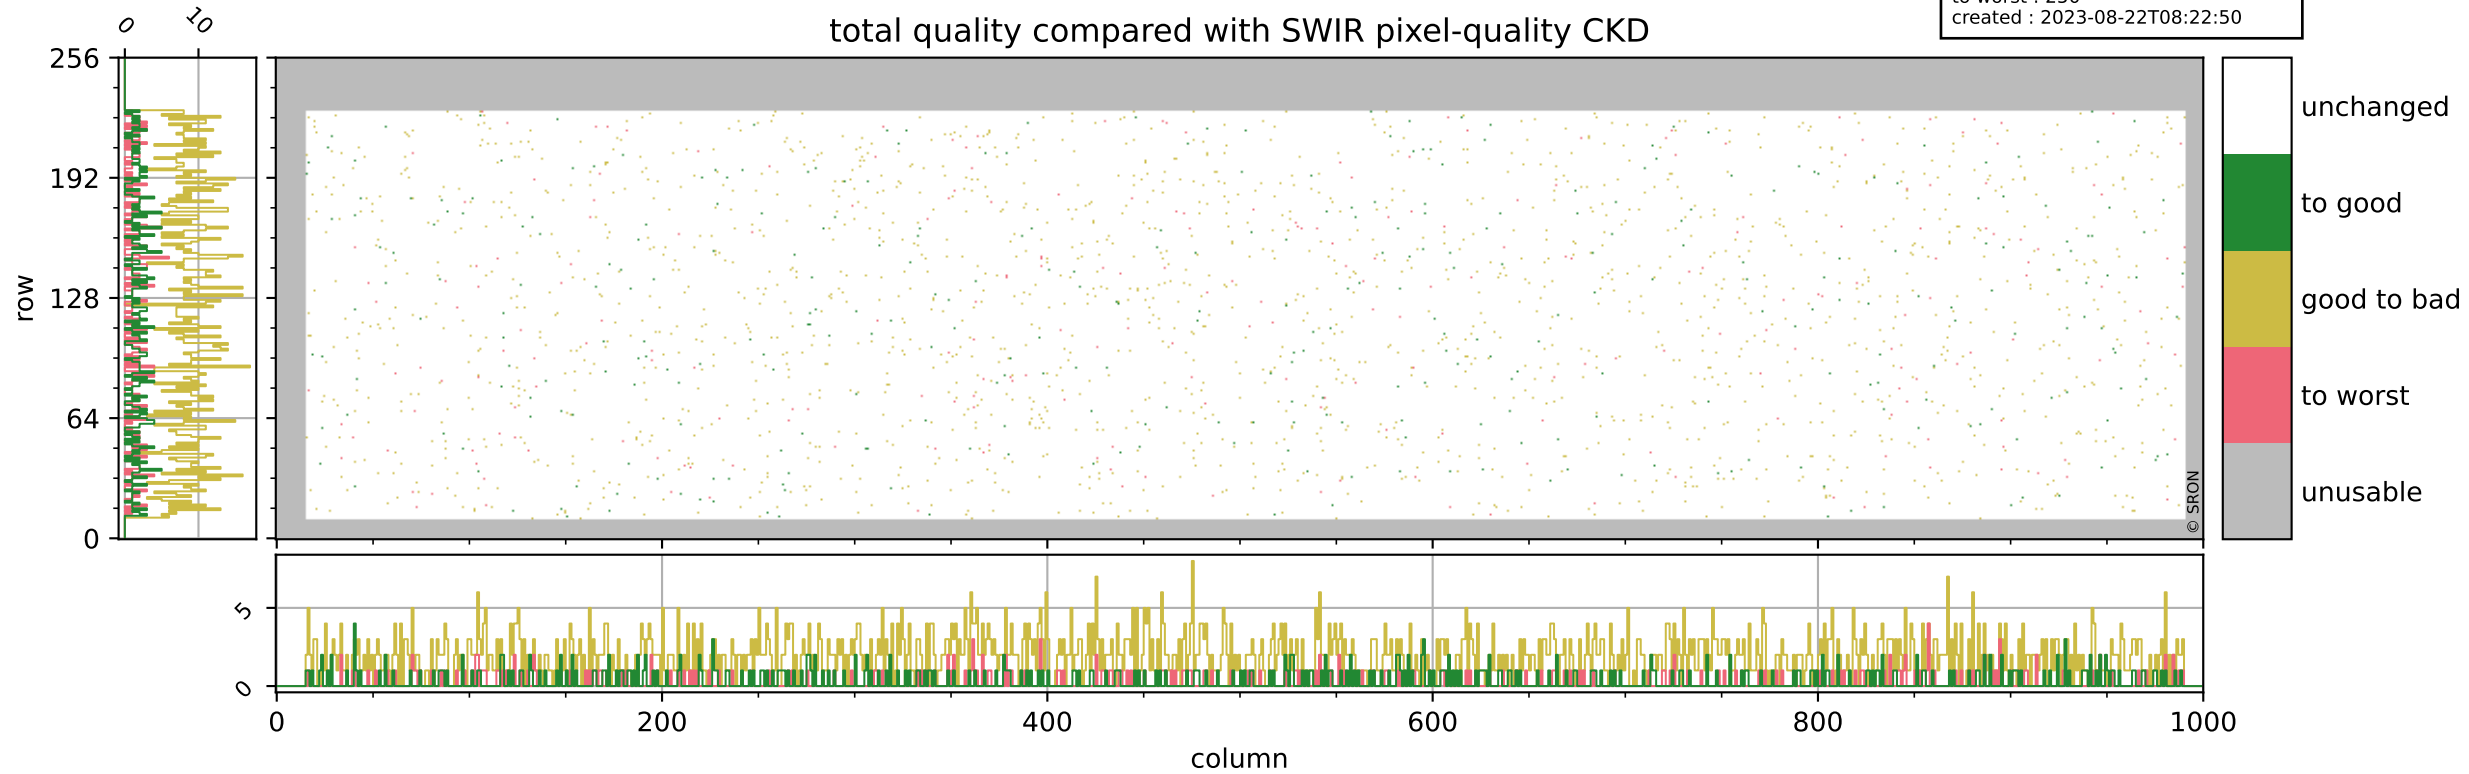

Tropomi SWIR pixel quality (official)

orbits : 19 in [18997, 19042]
coverage : 2021-06-13 / 2021-06-16
bad (quality < 0.8) : 296
worst (quality < 0.1) : 115
created : 2023-08-22T08:22:49

Tropomi SWIR pixel quality (official)

orbits : 19 in [18997, 19042]
coverage : 2021-06-13 / 2021-06-16
bad (quality < 0.8) : 3543
worst (quality < 0.1) : 375
created : 2023-08-22T08:22:49

pixel-quality map (noise average)

Tropomi SWIR pixel quality (official)

orbits : 19 in [18997, 19042]
coverage : 2021-06-13 / 2021-06-16
to good : 345
good to bad : 1652
to worst : 250
created : 2023-08-22T08:22:50

total quality compared with SWIR pixel-quality CKD

Tropomi SWIR pixel quality (official)

orbits : 19 in [18997, 19042]
coverage : 2021-06-13 / 2021-06-16
created : 2023-08-22T08:22:50

Histograms of pixel-quality

Tropomi SWIR pixel quality (official) ground-tracks of Sentinel-5P

orbits : 19 in [18997, 19042]
coverage : 2021-06-13 / 2021-06-16
created : 2023-08-22T08:22:50