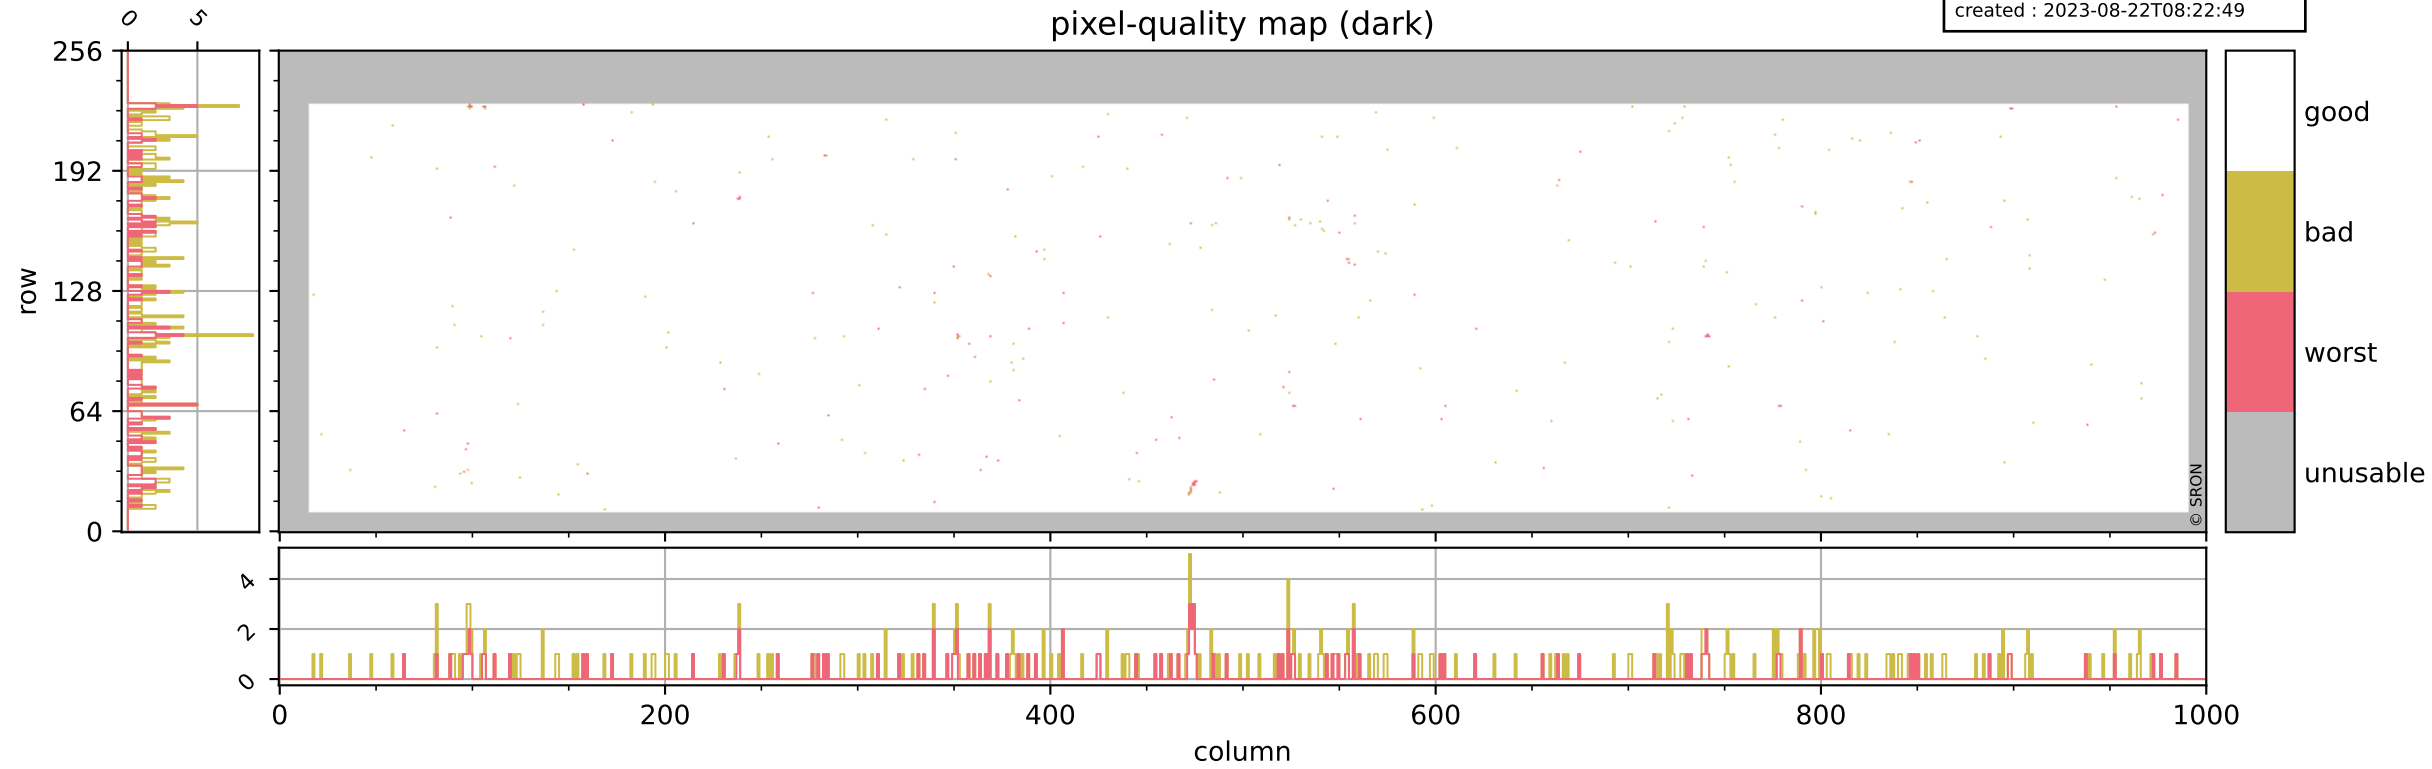

Tropomi SWIR pixel quality (official)

orbits : 19 in [18997, 19042]
coverage : 2021-06-13 / 2021-06-16
bad (quality < 0.8) : 3804
worst (quality < 0.1) : 455
created : 2023-08-22T08:22:49

pixel-quality map

Tropomi SWIR pixel quality (official)

orbits : 19 in [18997, 19042]
coverage : 2021-06-13 / 2021-06-16
bad (quality < 0.8) : 296
worst (quality < 0.1) : 115
created : 2023-08-22T08:22:49

Tropomi SWIR pixel quality (official)

orbits : 19 in [18997, 19042]
coverage : 2021-06-13 / 2021-06-16
bad (quality < 0.8) : 3543
worst (quality < 0.1) : 375
created : 2023-08-22T08:22:49

pixel-quality map (noise average)

Tropomi SWIR pixel quality (official)

orbits : 19 in [18997, 19042]
coverage : 2021-06-13 / 2021-06-16
created : 2023-08-22T08:22:50

Histograms of pixel-quality

Tropomi SWIR pixel quality (official) ground-tracks of Sentinel-5P

orbits : 19 in [18997, 19042]
coverage : 2021-06-13 / 2021-06-16
created : 2023-08-22T08:22:50