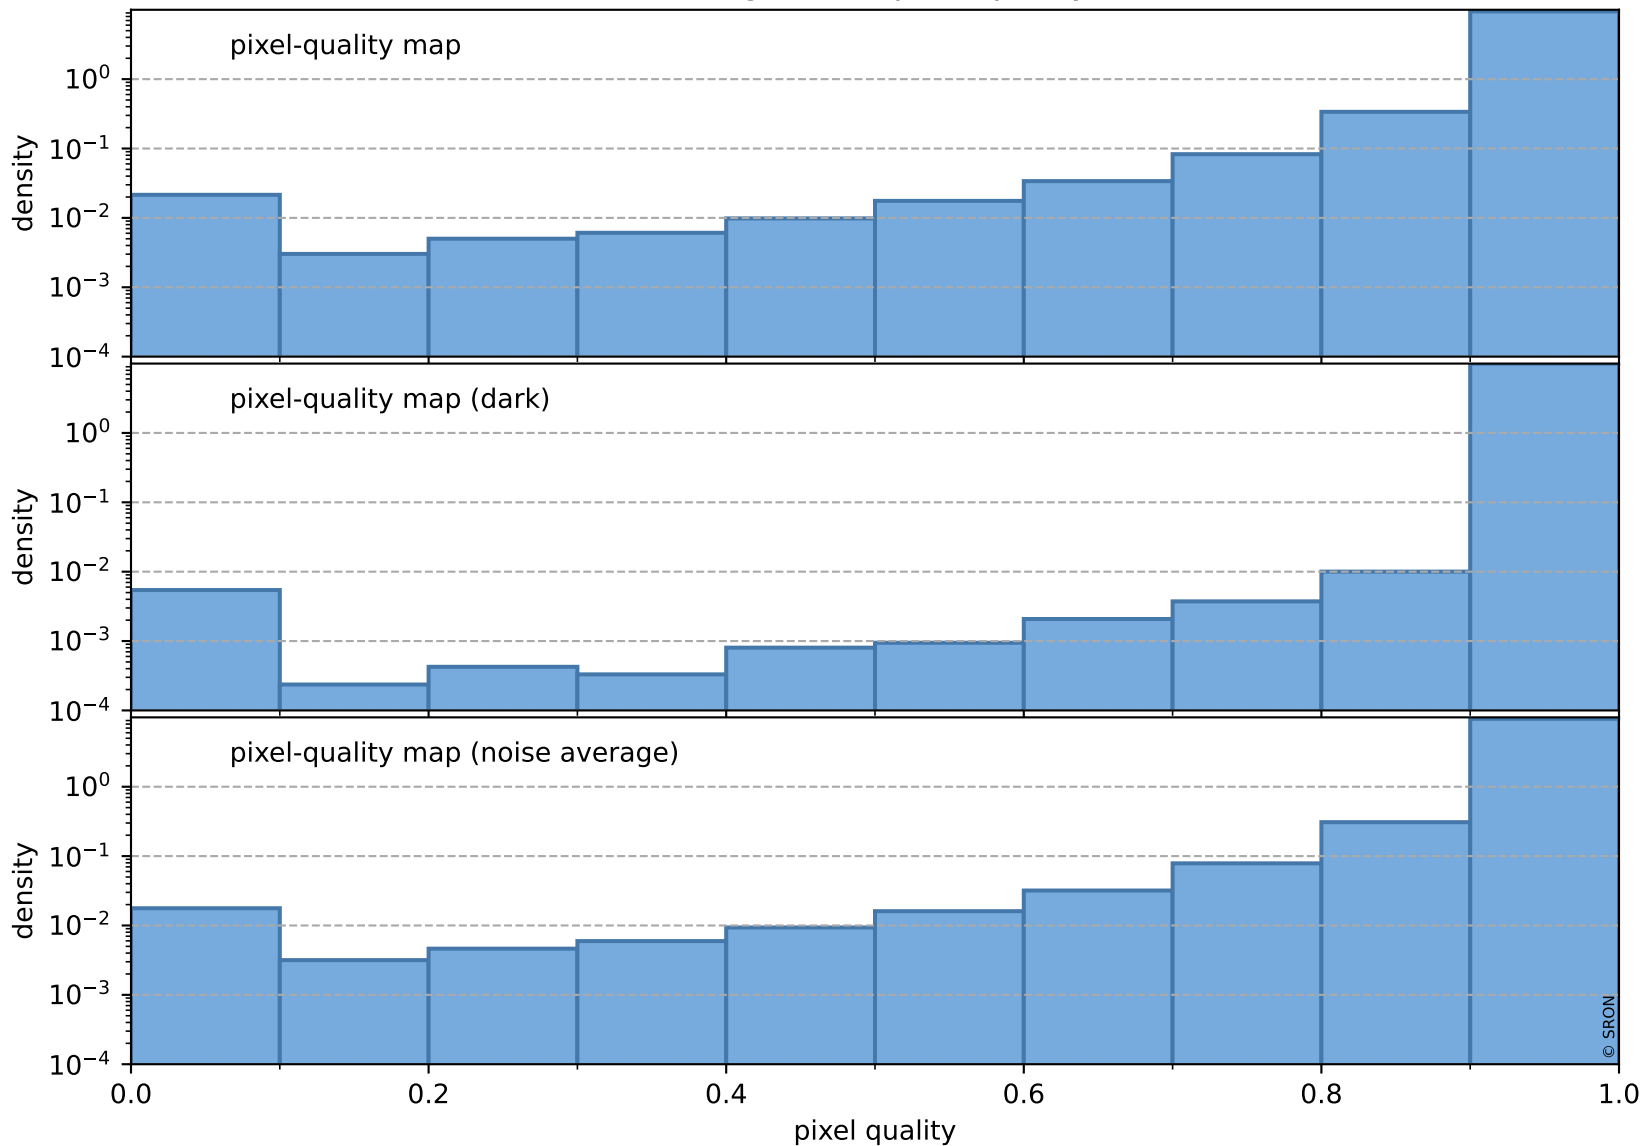

orbits : 19 in [18997, 19042]
coverage : 2021-06-13 / 2021-06-16
bad (quality < 0.8) : 3543
worst (quality < 0.1) : 375
created : 2023-08-22T08:22:49

pixel-quality map (noise average)

Tropomi SWIR pixel quality (official)

orbits : 19 in [18997, 19042]
coverage : 2021-06-13 / 2021-06-16
to good : 345
good to bad : 1652
to worst : 250
created : 2023-08-22T08:22:50

total quality compared with SWIR pixel-quality CKD

Tropomi SWIR pixel quality (official)

orbits : 19 in [18997, 19042]
coverage : 2021-06-13 / 2021-06-16
created : 2023-08-22T08:22:50

Histograms of pixel-quality

Tropomi SWIR pixel quality (official) ground-tracks of Sentinel-5P

orbits : 19 in [18997, 19042]
coverage : 2021-06-13 / 2021-06-16
created : 2023-08-22T08:22:50

Tropomi SWIR pixel quality (official)

orbits : [2827, 19042]
coverage : 2018-04-30 / 2021-06-16
created : 2023-08-22T08:22:51

trend of pixel quality & temperatures