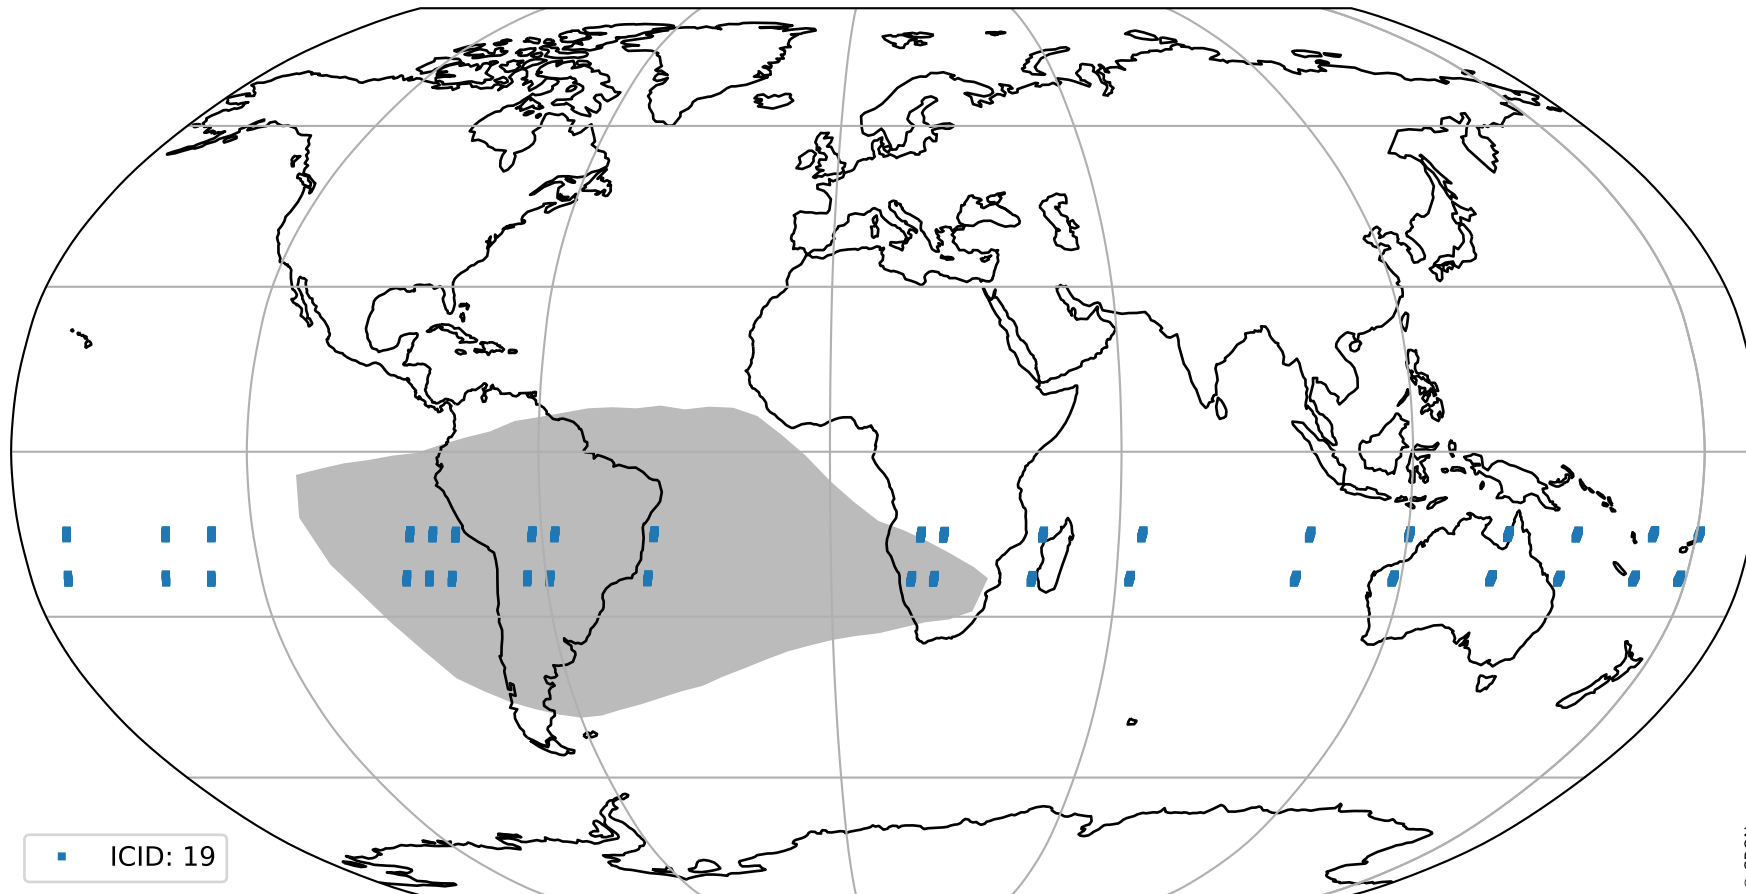

orbits : 19 in [18997, 19042]
coverage : 2021-06-13 / 2021-06-16
bad (quality < 0.8) : 3543
worst (quality < 0.1) : 375
created : 2023-08-22T08:22:49

pixel-quality map (noise average)

Tropomi SWIR pixel quality (official)

orbits : 19 in [18997, 19042]
coverage : 2021-06-13 / 2021-06-16
to good : 345
good to bad : 1652
to worst : 250
created : 2023-08-22T08:22:50

total quality compared with SWIR pixel-quality CKD

Tropomi SWIR pixel quality (official)

orbits : 19 in [18997, 19042]
coverage : 2021-06-13 / 2021-06-16
created : 2023-08-22T08:22:50

Histograms of pixel-quality

Tropomi SWIR pixel quality (official) ground-tracks of Sentinel-5P

orbits : 19 in [18997, 19042]
coverage : 2021-06-13 / 2021-06-16
created : 2023-08-22T08:22:50

Tropomi SWIR pixel quality (official)

orbits : [2827, 19042]
coverage : 2018-04-30 / 2021-06-16
created : 2023-08-22T08:22:51

trend of pixel quality & temperatures