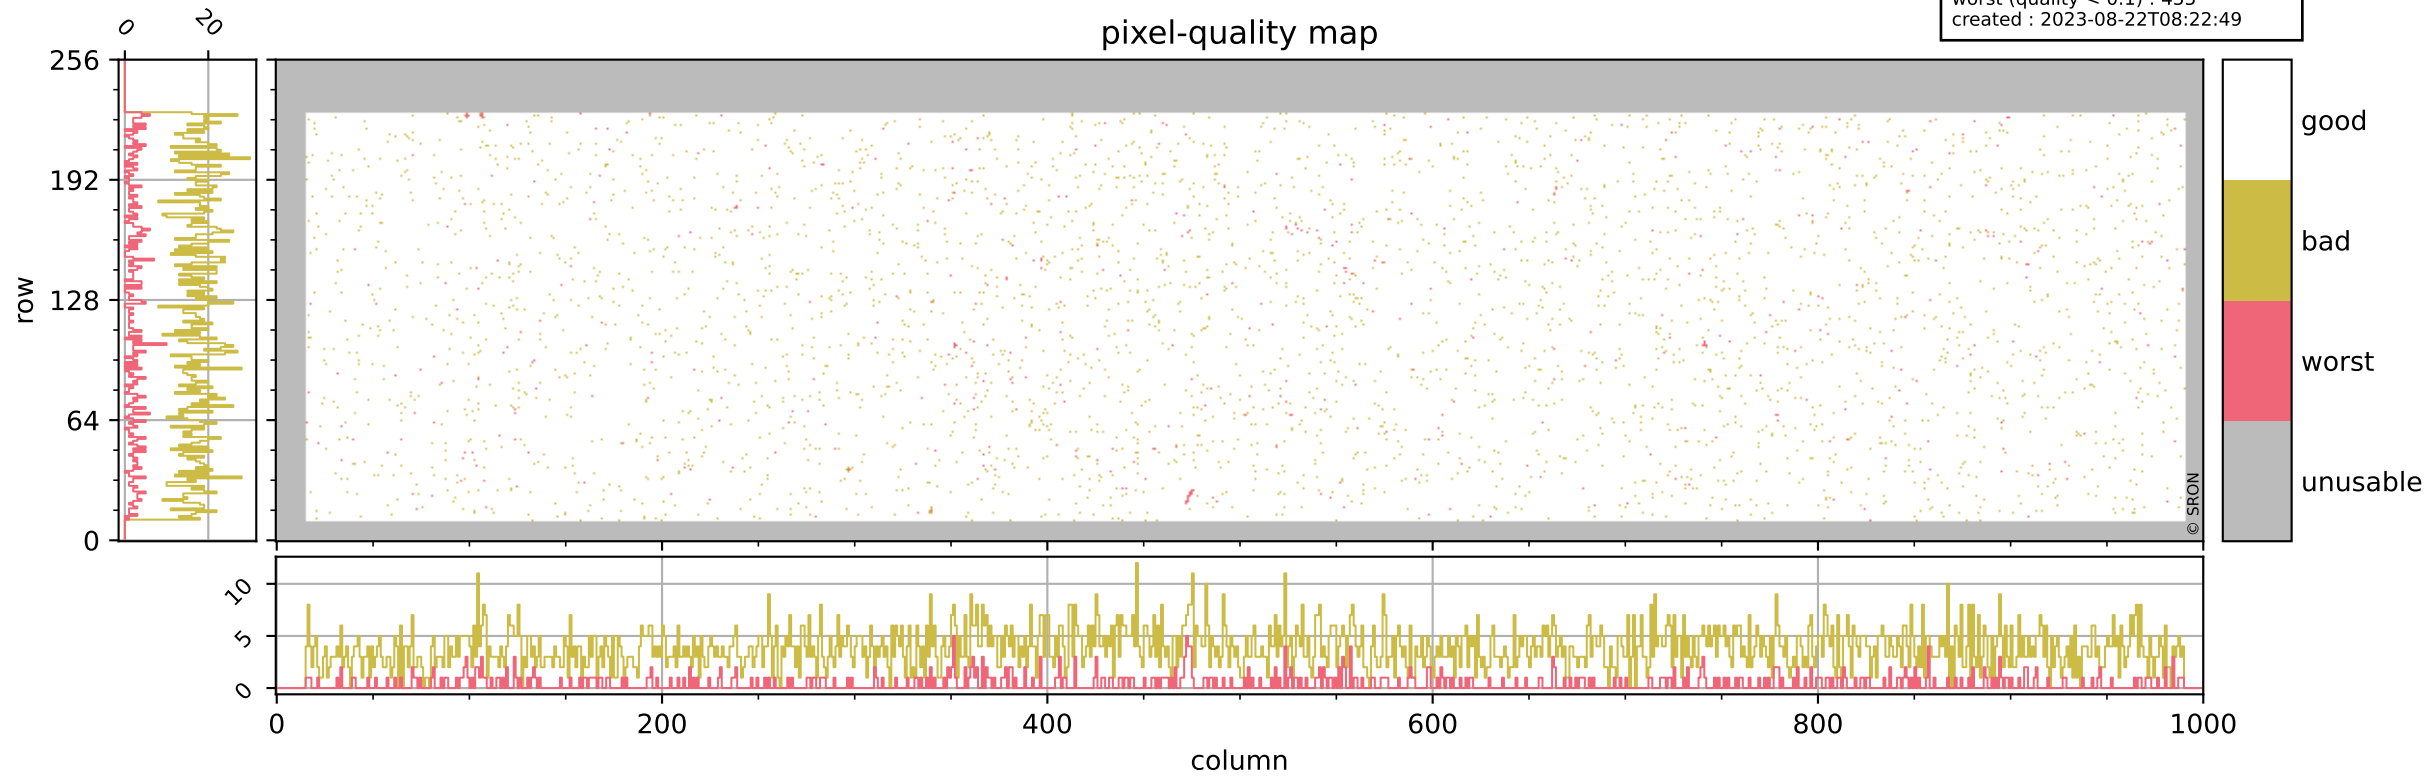

Tropomi SWIR pixel quality (official)

orbits : 19 in [18997, 19042]
coverage : 2021-06-13 / 2021-06-16
bad (quality < 0.8) : 3804
worst (quality < 0.1) : 455
created : 2023-08-22T08:22:49

pixel-quality map

Tropomi SWIR pixel quality (official)

orbits : 19 in [18997, 19042]
coverage : 2021-06-13 / 2021-06-16
bad (quality < 0.8) : 296
worst (quality < 0.1) : 115
created : 2023-08-22T08:22:49

Tropomi SWIR pixel quality (official)

orbits : 19 in [18997, 19042]
coverage : 2021-06-13 / 2021-06-16
bad (quality < 0.8) : 3543
worst (quality < 0.1) : 375
created : 2023-08-22T08:22:49

pixel-quality map (noise average)

Tropomi SWIR pixel quality (official)

orbits : 19 in [18997, 19042]
coverage : 2021-06-13 / 2021-06-16
created : 2023-08-22T08:22:50

Histograms of pixel-quality

Tropomi SWIR pixel quality (official) ground-tracks of Sentinel-5P

orbits : 19 in [18997, 19042]
coverage : 2021-06-13 / 2021-06-16
created : 2023-08-22T08:22:50