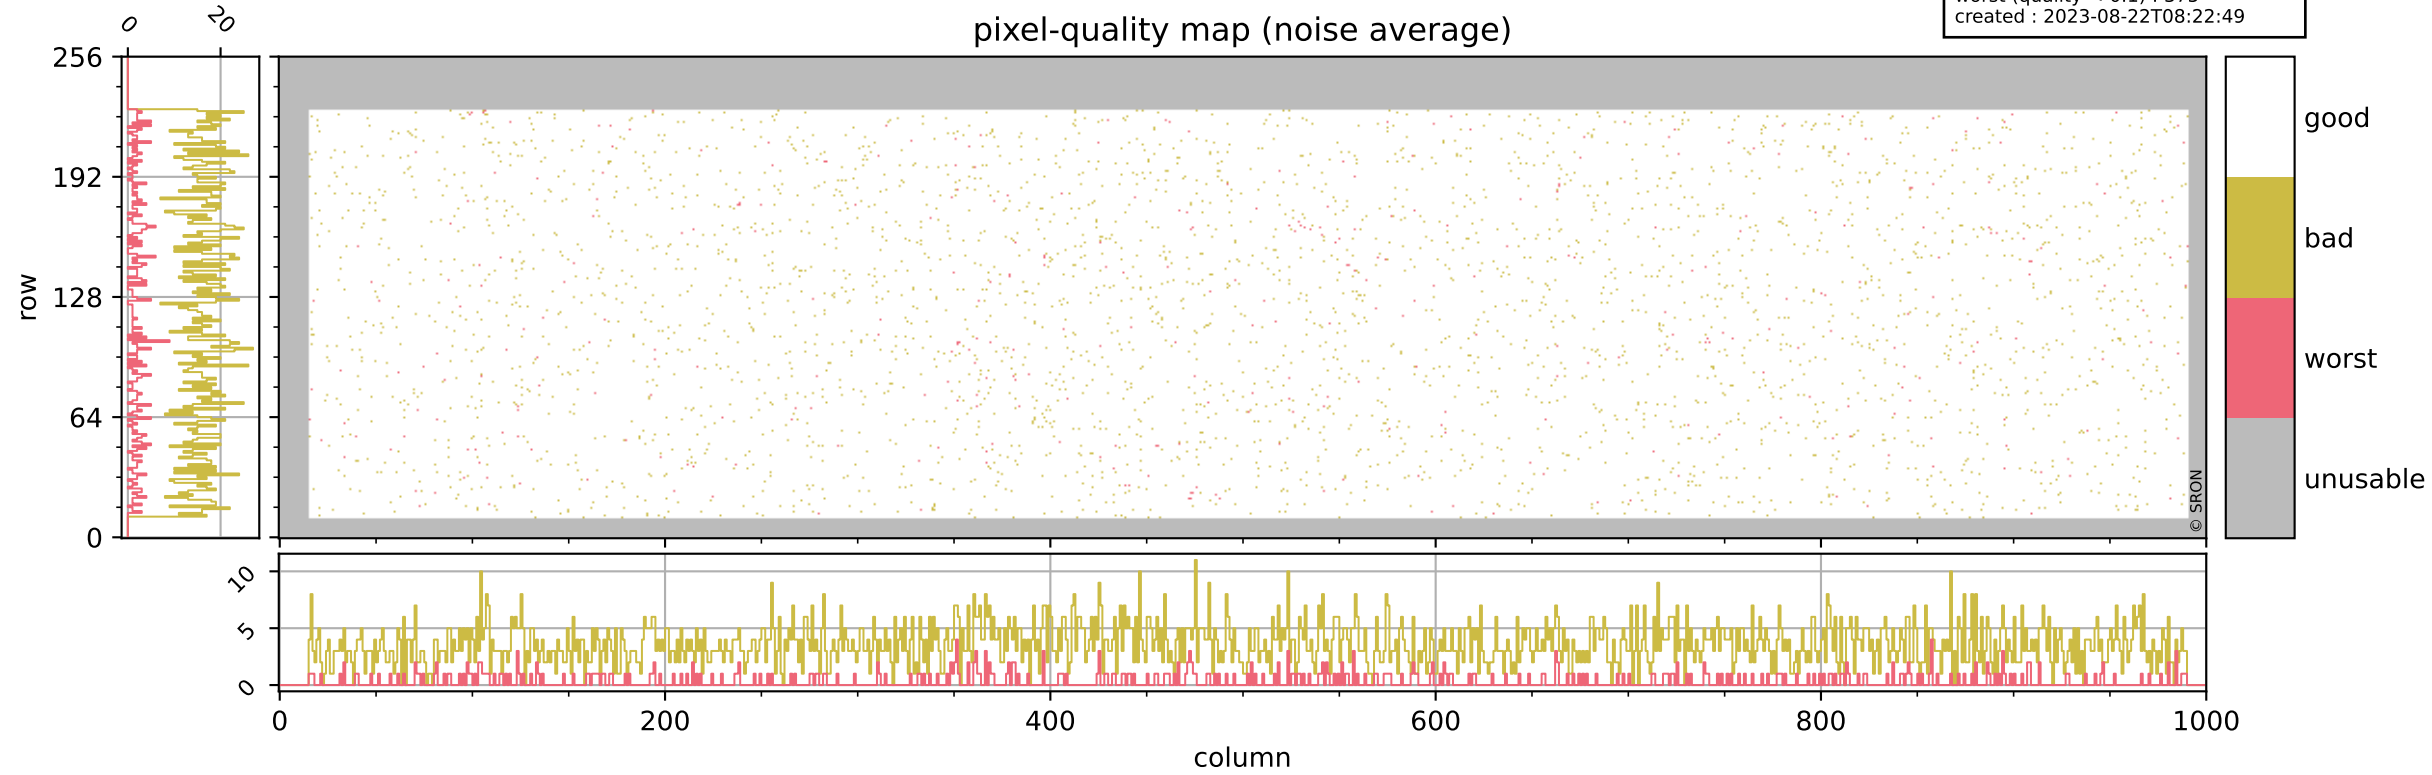

Tropomi SWIR pixel quality (official)

orbits : 19 in [18997, 19042]
coverage : 2021-06-13 / 2021-06-16
bad (quality < 0.8) : 296
worst (quality < 0.1) : 115
created : 2023-08-22T08:22:49

Tropomi SWIR pixel quality (official)

orbits : 19 in [18997, 19042]
coverage : 2021-06-13 / 2021-06-16
bad (quality < 0.8) : 3543
worst (quality < 0.1) : 375
created : 2023-08-22T08:22:49

pixel-quality map (noise average)

Tropomi SWIR pixel quality (official)

orbits : 19 in [18997, 19042]
coverage : 2021-06-13 / 2021-06-16
to good : 345
good to bad : 1652
to worst : 250
created : 2023-08-22T08:22:50

total quality compared with SWIR pixel-quality CKD

Tropomi SWIR pixel quality (official)

orbits : 19 in [18997, 19042]
coverage : 2021-06-13 / 2021-06-16
created : 2023-08-22T08:22:50

Histograms of pixel-quality

Tropomi SWIR pixel quality (official) ground-tracks of Sentinel-5P

orbits : 19 in [18997, 19042]
coverage : 2021-06-13 / 2021-06-16
created : 2023-08-22T08:22:50