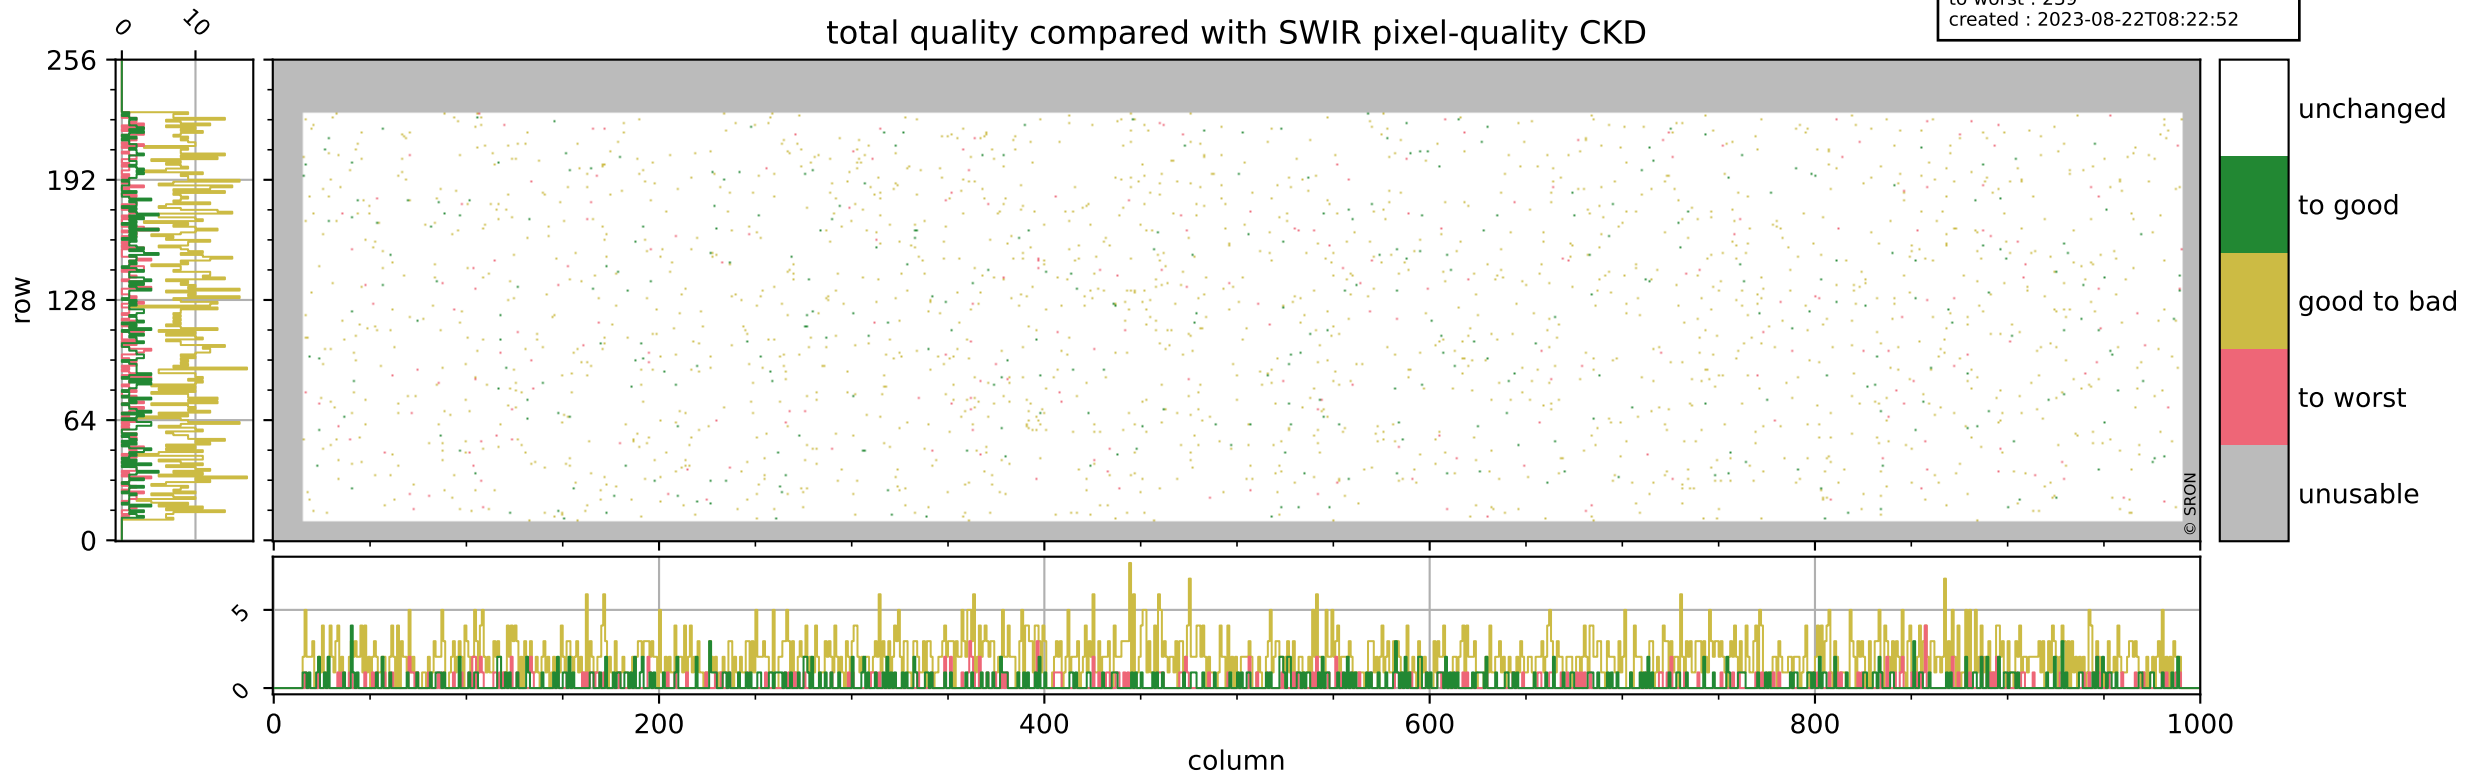

Tropomi SWIR pixel quality (official)

orbits : 19 in [19012, 19057]
coverage : 2021-06-14 / 2021-06-17
bad (quality < 0.8) : 299
worst (quality < 0.1) : 116
created : 2023-08-22T08:22:52

Tropomi SWIR pixel quality (official)

orbits : 19 in [19012, 19057]
coverage : 2021-06-14 / 2021-06-17
bad (quality < 0.8) : 3537
worst (quality < 0.1) : 368
created : 2023-08-22T08:22:52

pixel-quality map (noise average)

Tropomi SWIR pixel quality (official)

orbits : 19 in [19012, 19057]
coverage : 2021-06-14 / 2021-06-17
to good : 349
good to bad : 1657
to worst : 239
created : 2023-08-22T08:22:52

total quality compared with SWIR pixel-quality CKD

Tropomi SWIR pixel quality (official)

orbits : 19 in [19012, 19057]
coverage : 2021-06-14 / 2021-06-17
created : 2023-08-22T08:22:52

Histograms of pixel-quality

Tropomi SWIR pixel quality (official) ground-tracks of Sentinel-5P

orbits : 19 in [19012, 19057]
coverage : 2021-06-14 / 2021-06-17
created : 2023-08-22T08:22:53