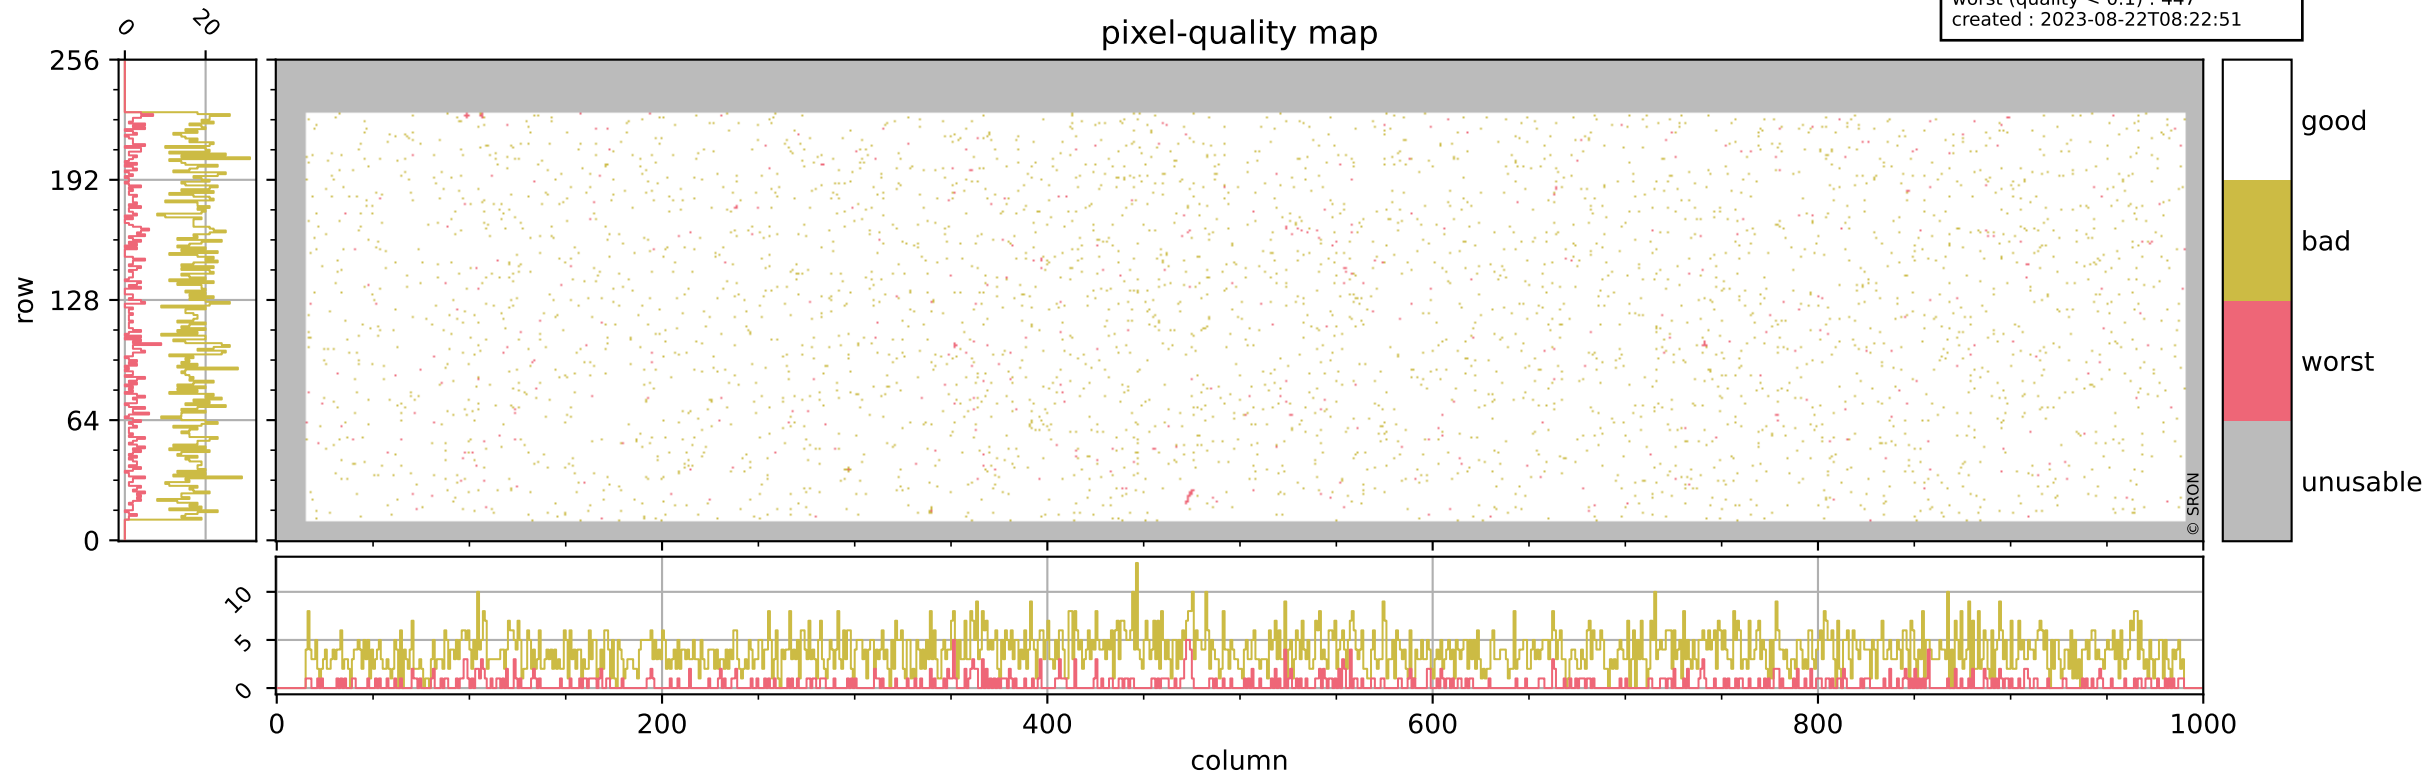

Tropomi SWIR pixel quality (official)

orbits : 19 in [19012, 19057]
coverage : 2021-06-14 / 2021-06-17
bad (quality < 0.8) : 3796
worst (quality < 0.1) : 447
created : 2023-08-22T08:22:51

pixel-quality map

Tropomi SWIR pixel quality (official)

orbits : 19 in [19012, 19057]
coverage : 2021-06-14 / 2021-06-17
bad (quality < 0.8) : 299
worst (quality < 0.1) : 116
created : 2023-08-22T08:22:52

Tropomi SWIR pixel quality (official)

orbits : 19 in [19012, 19057]
coverage : 2021-06-14 / 2021-06-17
bad (quality < 0.8) : 3537
worst (quality < 0.1) : 368
created : 2023-08-22T08:22:52

pixel-quality map (noise average)

Tropomi SWIR pixel quality (official)

orbits : 19 in [19012, 19057]
coverage : 2021-06-14 / 2021-06-17
created : 2023-08-22T08:22:52

Histograms of pixel-quality

Tropomi SWIR pixel quality (official) ground-tracks of Sentinel-5P

orbits : 19 in [19012, 19057]
coverage : 2021-06-14 / 2021-06-17
created : 2023-08-22T08:22:53