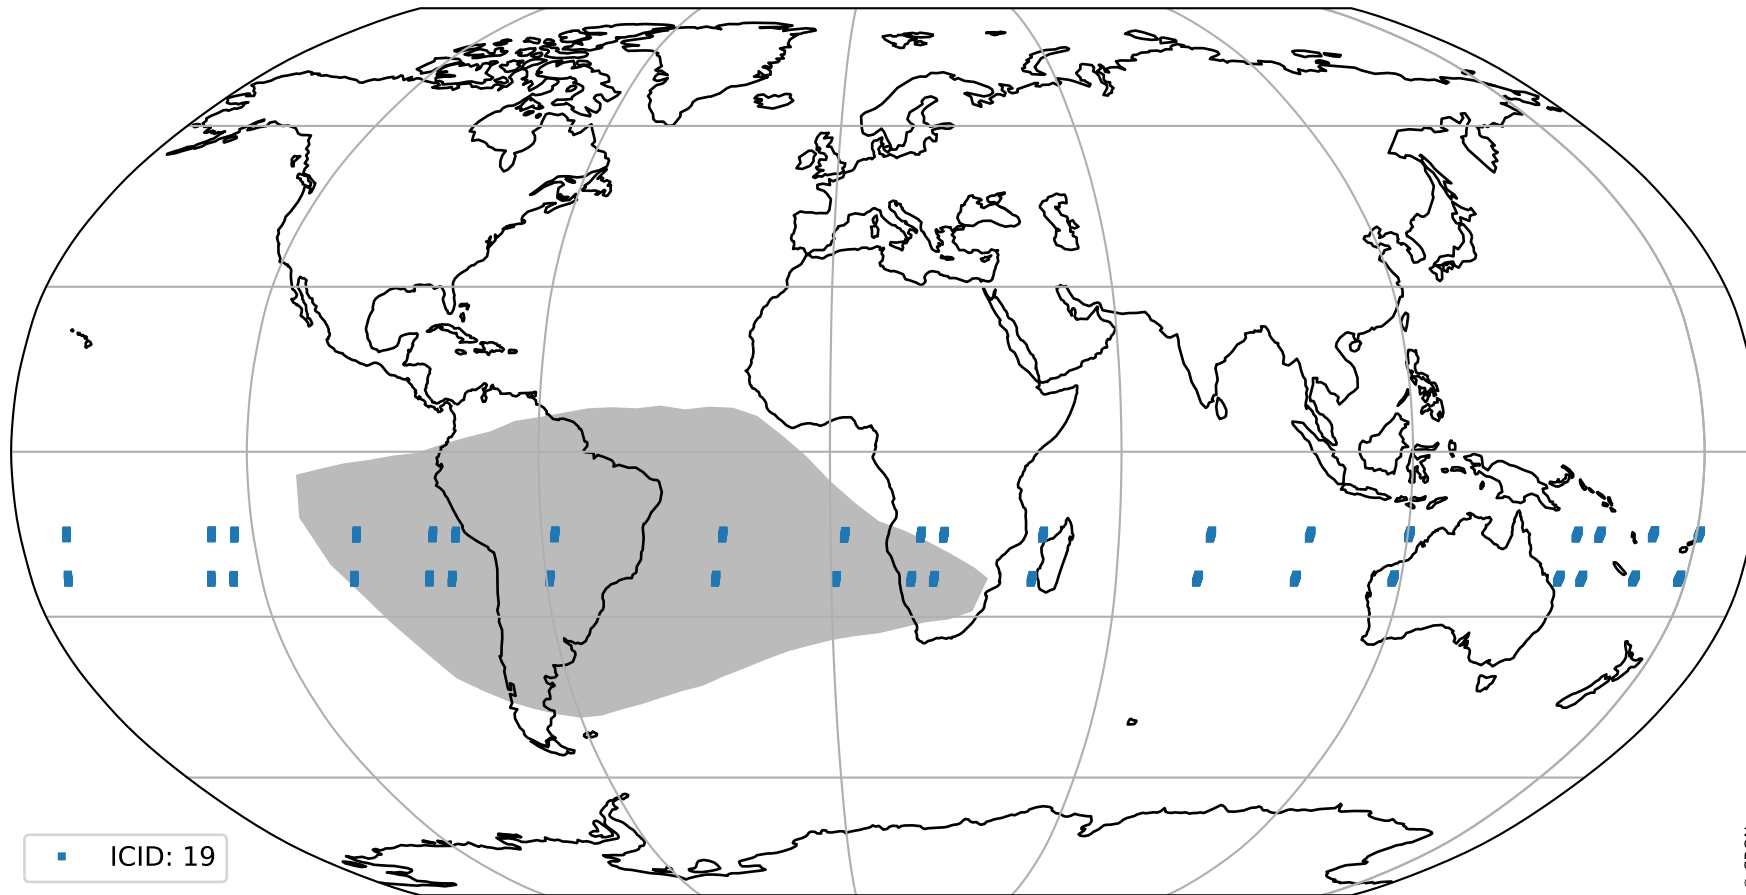

orbits : 19 in [19012, 19057]
coverage : 2021-06-14 / 2021-06-17
bad (quality < 0.8) : 3537
worst (quality < 0.1) : 368
created : 2023-08-22T08:22:52

pixel-quality map (noise average)

Tropomi SWIR pixel quality (official)

orbits : 19 in [19012, 19057]
coverage : 2021-06-14 / 2021-06-17
to good : 349
good to bad : 1657
to worst : 239
created : 2023-08-22T08:22:52

total quality compared with SWIR pixel-quality CKD

Tropomi SWIR pixel quality (official)

orbits : 19 in [19012, 19057]
coverage : 2021-06-14 / 2021-06-17
created : 2023-08-22T08:22:52

Histograms of pixel-quality

Tropomi SWIR pixel quality (official) ground-tracks of Sentinel-5P

orbits : 19 in [19012, 19057]
coverage : 2021-06-14 / 2021-06-17
created : 2023-08-22T08:22:53

Tropomi SWIR pixel quality (official)

orbits : [2827, 19057]
coverage : 2018-04-30 / 2021-06-17
created : 2023-08-22T08:22:53

trend of pixel quality & temperatures