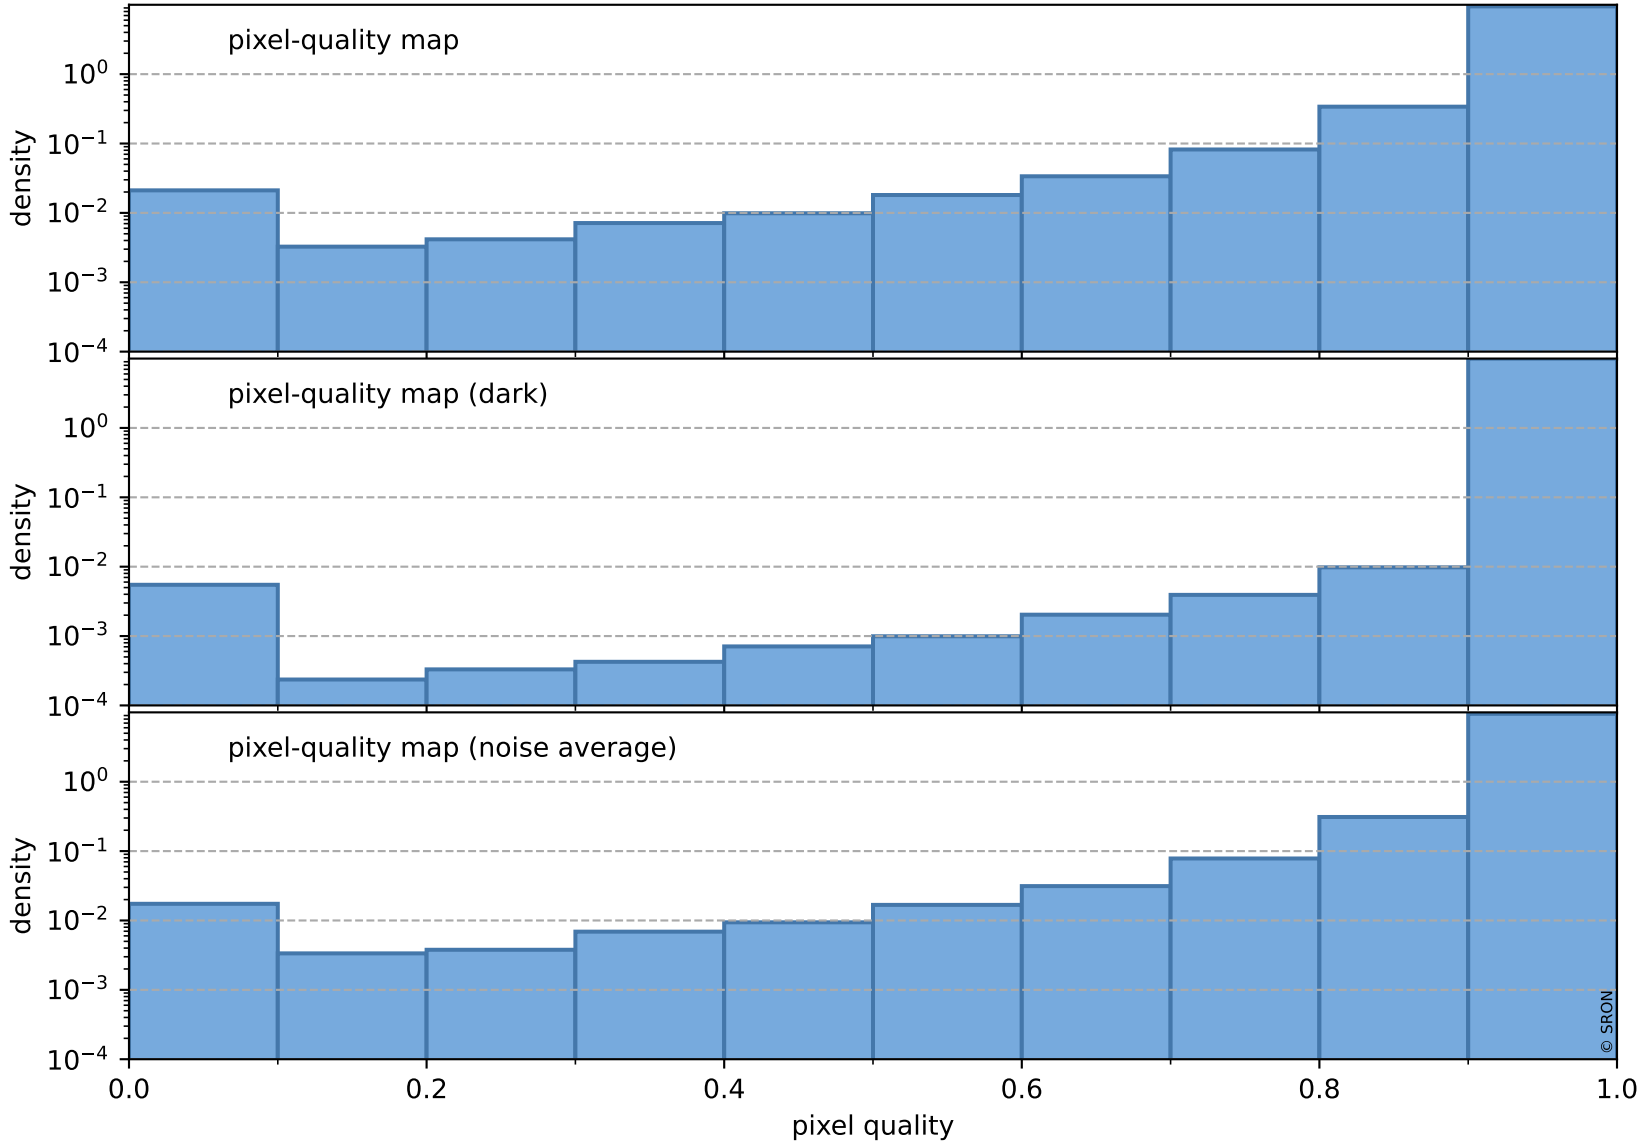

orbits : 19 in [19012, 19057]
coverage : 2021-06-14 / 2021-06-17
bad (quality < 0.8) : 3537
worst (quality < 0.1) : 368
created : 2023-08-22T08:22:52

pixel-quality map (noise average)

Tropomi SWIR pixel quality (official)

orbits : 19 in [19012, 19057]
coverage : 2021-06-14 / 2021-06-17
to good : 349
good to bad : 1657
to worst : 239
created : 2023-08-22T08:22:52

total quality compared with SWIR pixel-quality CKD

Tropomi SWIR pixel quality (official)

orbits : 19 in [19012, 19057]
coverage : 2021-06-14 / 2021-06-17
created : 2023-08-22T08:22:52

Histograms of pixel-quality

Tropomi SWIR pixel quality (official) ground-tracks of Sentinel-5P

orbits : 19 in [19012, 19057]
coverage : 2021-06-14 / 2021-06-17
created : 2023-08-22T08:22:53

Tropomi SWIR pixel quality (official)

orbits : [2827, 19057]
coverage : 2018-04-30 / 2021-06-17
created : 2023-08-22T08:22:53

trend of pixel quality & temperatures