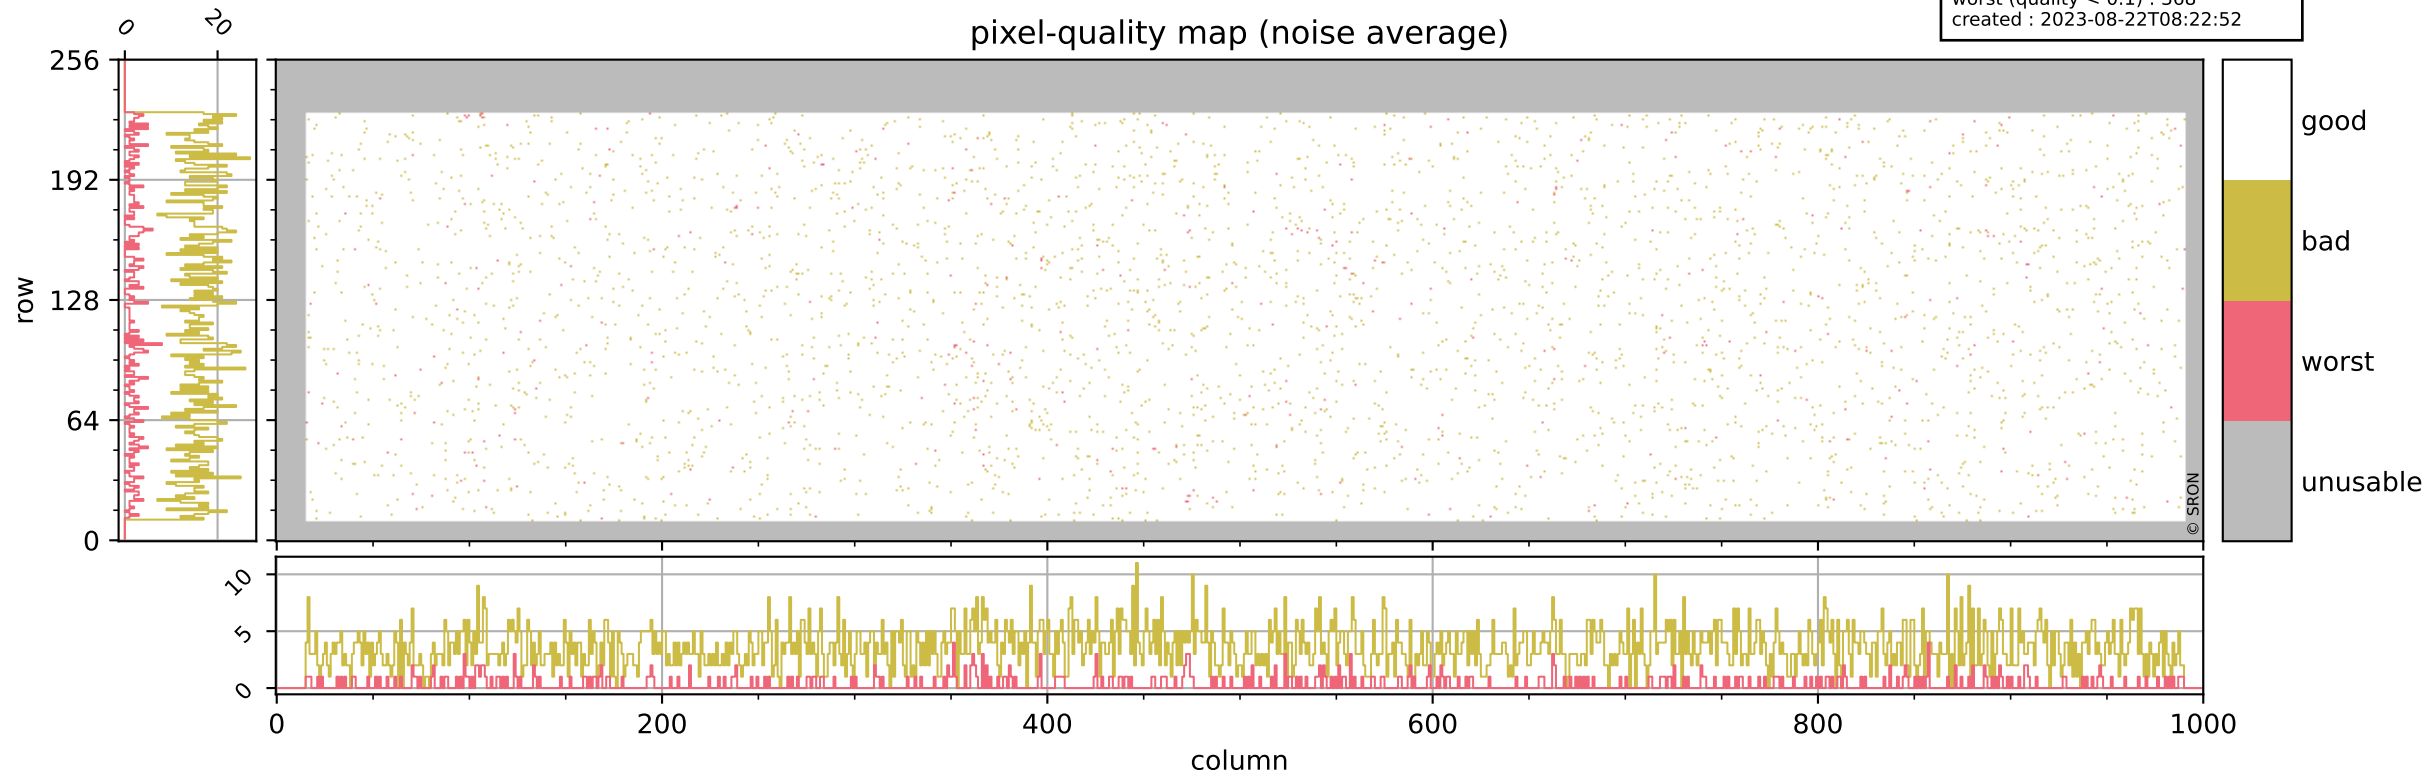

Tropomi SWIR pixel quality (official)

orbits : 19 in [19012, 19057]
coverage : 2021-06-14 / 2021-06-17
bad (quality < 0.8) : 299
worst (quality < 0.1) : 116
created : 2023-08-22T08:22:52

Tropomi SWIR pixel quality (official)

orbits : 19 in [19012, 19057]
coverage : 2021-06-14 / 2021-06-17
bad (quality < 0.8) : 3537
worst (quality < 0.1) : 368
created : 2023-08-22T08:22:52

pixel-quality map (noise average)

Tropomi SWIR pixel quality (official)

orbits : 19 in [19012, 19057]
coverage : 2021-06-14 / 2021-06-17
to good : 349
good to bad : 1657
to worst : 239
created : 2023-08-22T08:22:52

total quality compared with SWIR pixel-quality CKD

Tropomi SWIR pixel quality (official)

orbits : 19 in [19012, 19057]
coverage : 2021-06-14 / 2021-06-17
created : 2023-08-22T08:22:52

Histograms of pixel-quality

Tropomi SWIR pixel quality (official) ground-tracks of Sentinel-5P

orbits : 19 in [19012, 19057]
coverage : 2021-06-14 / 2021-06-17
created : 2023-08-22T08:22:53