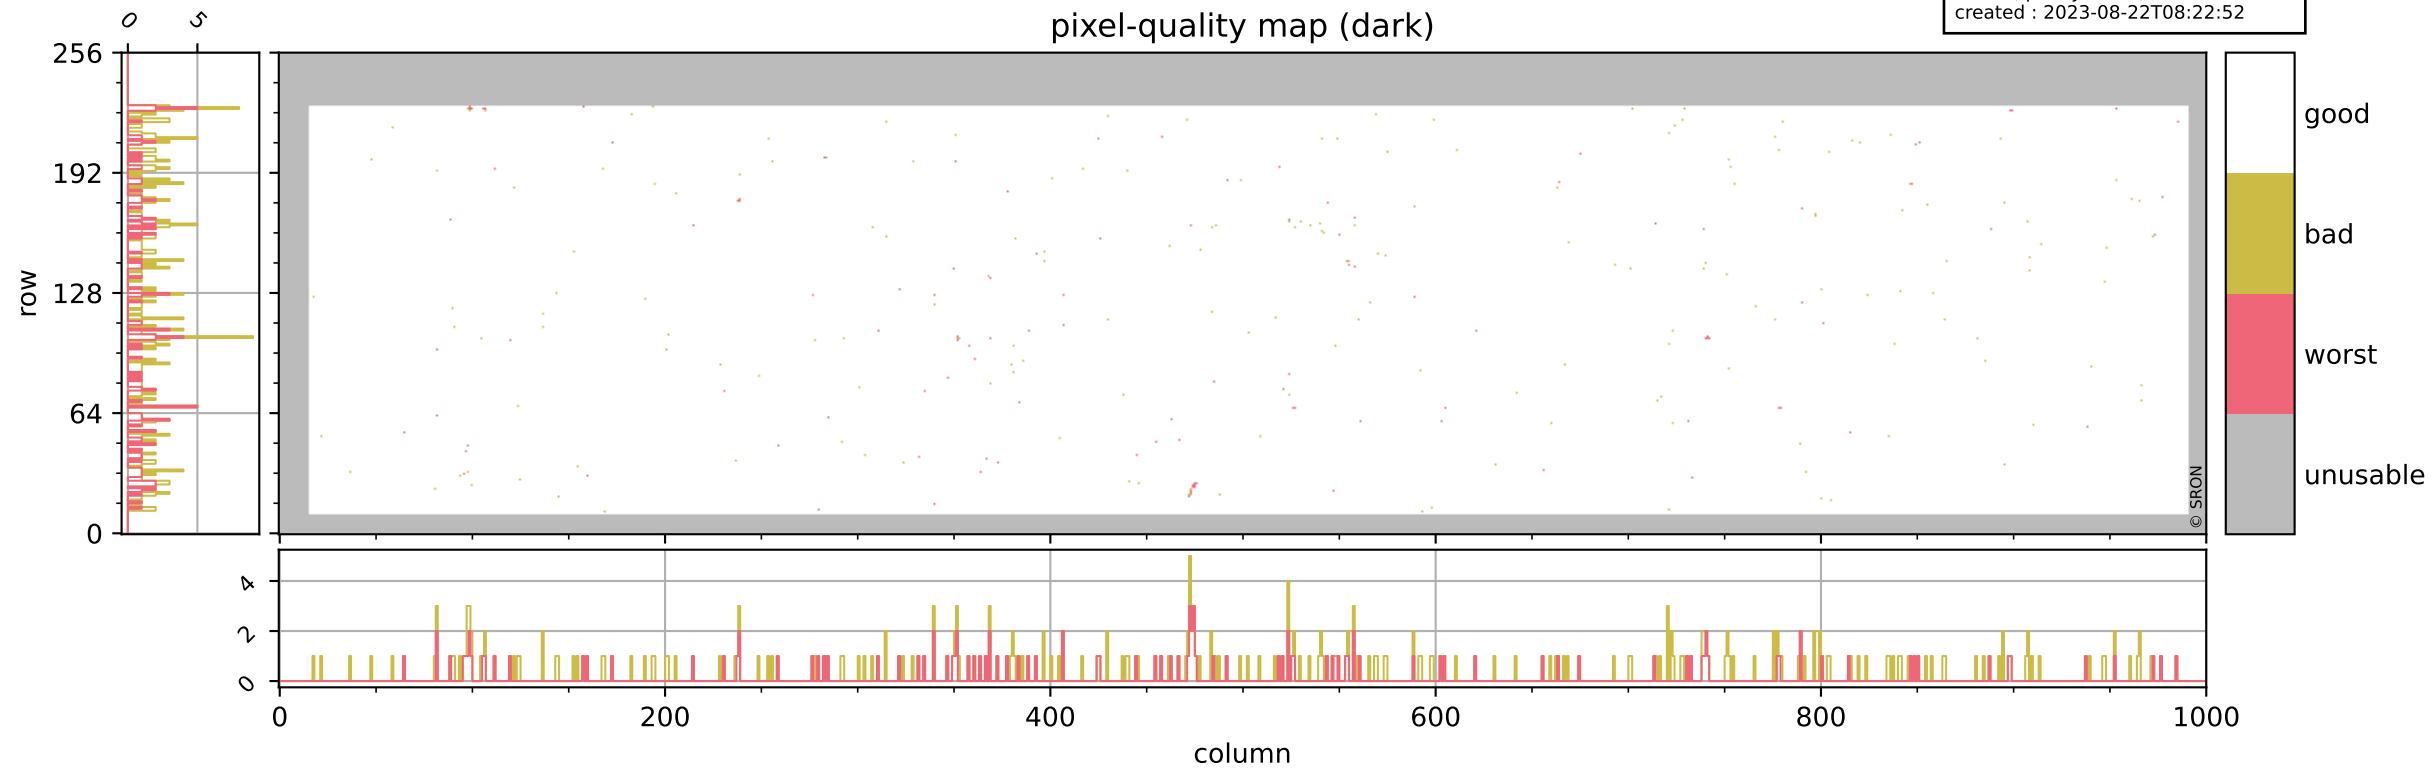

Tropomi SWIR pixel quality (official)

orbits : 19 in [19012, 19057]
coverage : 2021-06-14 / 2021-06-17
bad (quality < 0.8) : 3796
worst (quality < 0.1) : 447
created : 2023-08-22T08:22:51

pixel-quality map

Tropomi SWIR pixel quality (official)

orbits : 19 in [19012, 19057]
coverage : 2021-06-14 / 2021-06-17
bad (quality < 0.8) : 299
worst (quality < 0.1) : 116
created : 2023-08-22T08:22:52

Tropomi SWIR pixel quality (official)

orbits : 19 in [19012, 19057]
coverage : 2021-06-14 / 2021-06-17
bad (quality < 0.8) : 3537
worst (quality < 0.1) : 368
created : 2023-08-22T08:22:52

pixel-quality map (noise average)

Tropomi SWIR pixel quality (official)

orbits : 19 in [19012, 19057]
coverage : 2021-06-14 / 2021-06-17
created : 2023-08-22T08:22:52

Histograms of pixel-quality

Tropomi SWIR pixel quality (official) ground-tracks of Sentinel-5P

orbits : 19 in [19012, 19057]
coverage : 2021-06-14 / 2021-06-17
created : 2023-08-22T08:22:53