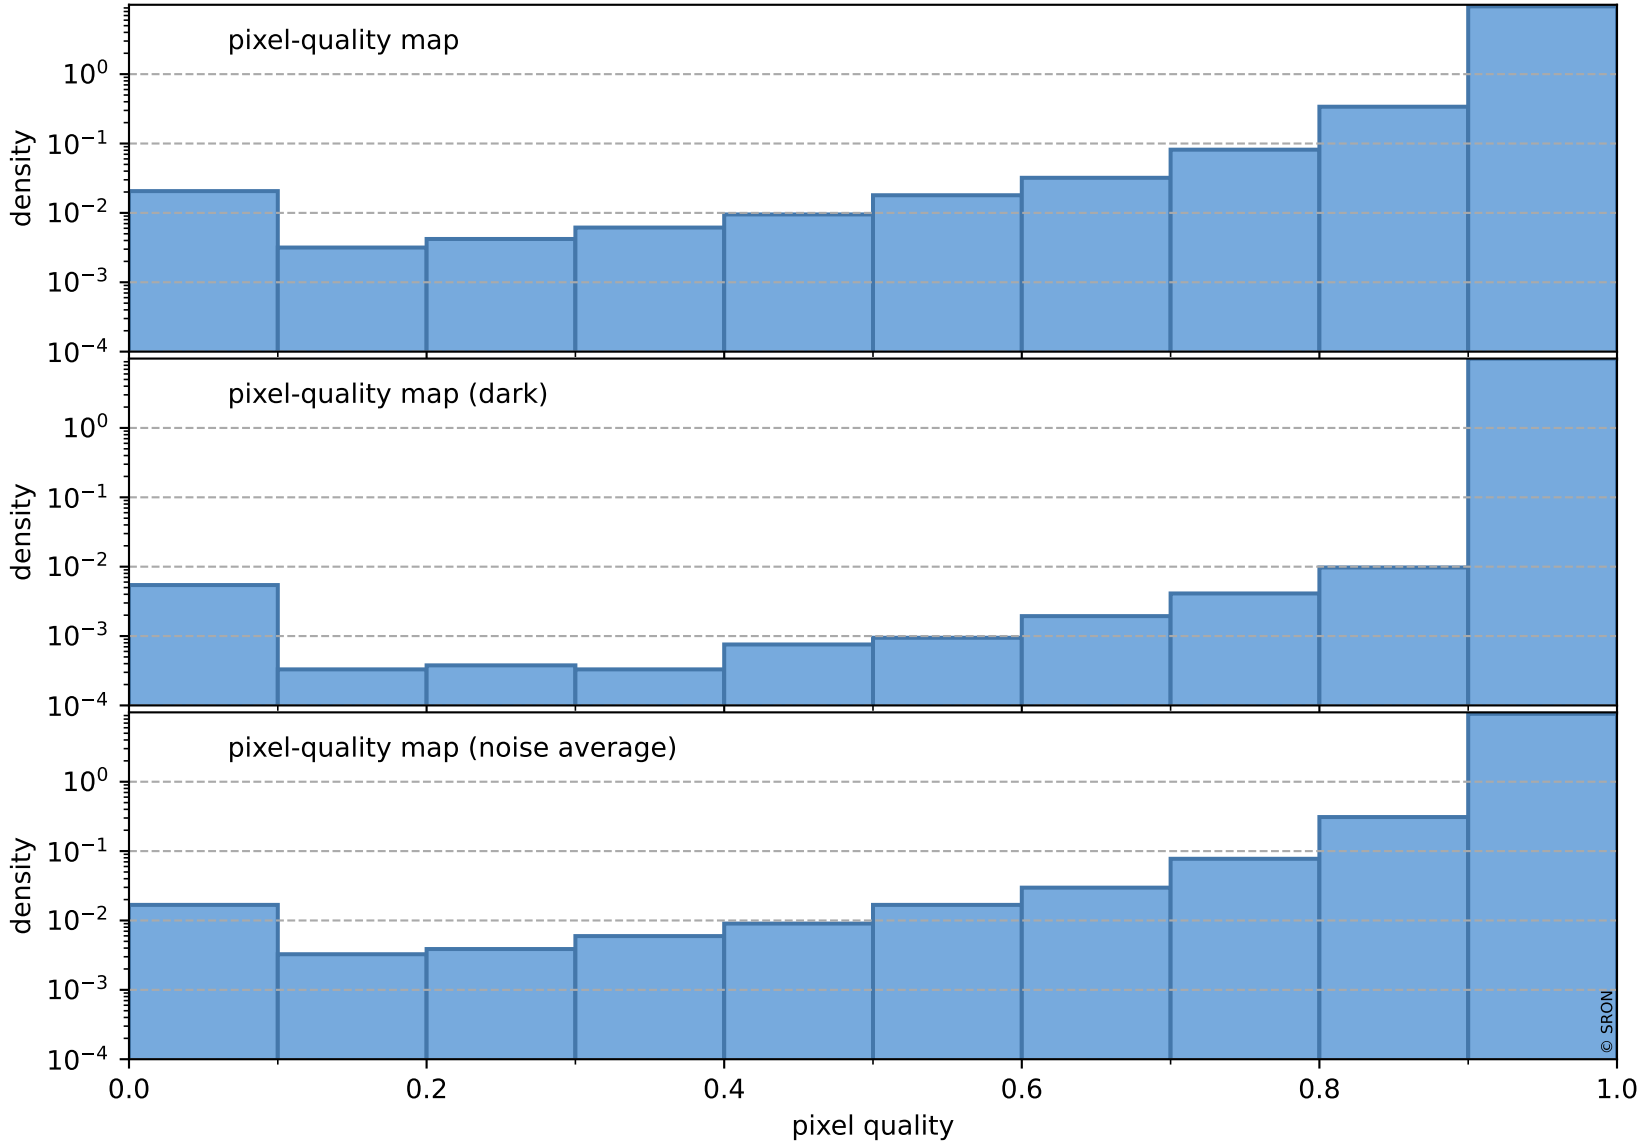

orbits : 19 in [19057, 19102]
coverage : 2021-06-17 / 2021-06-20
bad (quality < 0.8) : 3446
worst (quality < 0.1) : 355
created : 2023-08-22T08:22:59

pixel-quality map (noise average)

Tropomi SWIR pixel quality (official)

orbits : 19 in [19057, 19102]
coverage : 2021-06-17 / 2021-06-20
to good : 355
good to bad : 1579
to worst : 227
created : 2023-08-22T08:22:59

total quality compared with SWIR pixel-quality CKD

Tropomi SWIR pixel quality (official)

orbits : 19 in [19057, 19102]
coverage : 2021-06-17 / 2021-06-20
created : 2023-08-22T08:22:59

Histograms of pixel-quality

Tropomi SWIR pixel quality (official) ground-tracks of Sentinel-5P

orbits : 19 in [19057, 19102]
coverage : 2021-06-17 / 2021-06-20
created : 2023-08-22T08:23:00

Tropomi SWIR pixel quality (official)

orbits : [2827, 19102]
coverage : 2018-04-30 / 2021-06-20
created : 2023-08-22T08:23:00

trend of pixel quality & temperatures