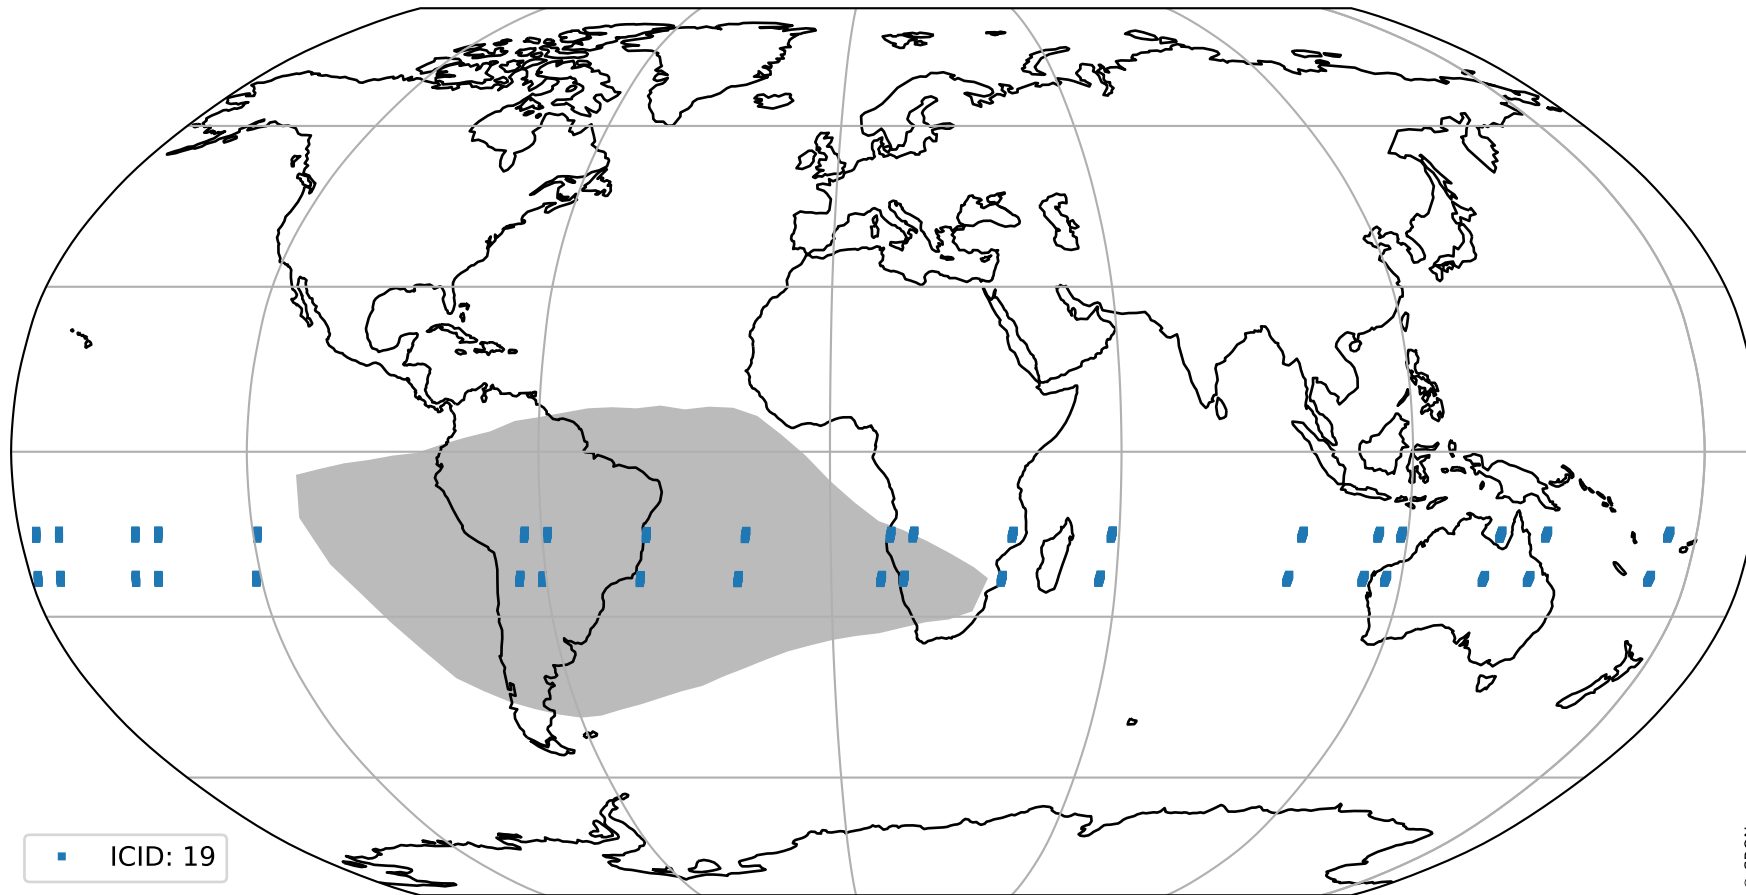

orbits : 19 in [19057, 19102]
coverage : 2021-06-17 / 2021-06-20
bad (quality < 0.8) : 3446
worst (quality < 0.1) : 355
created : 2023-08-22T08:22:59

pixel-quality map (noise average)

Tropomi SWIR pixel quality (official)

orbits : 19 in [19057, 19102]
coverage : 2021-06-17 / 2021-06-20
to good : 355
good to bad : 1579
to worst : 227
created : 2023-08-22T08:22:59

total quality compared with SWIR pixel-quality CKD

Tropomi SWIR pixel quality (official)

orbits : 19 in [19057, 19102]
coverage : 2021-06-17 / 2021-06-20
created : 2023-08-22T08:22:59

Histograms of pixel-quality

Tropomi SWIR pixel quality (official) ground-tracks of Sentinel-5P

orbits : 19 in [19057, 19102]
coverage : 2021-06-17 / 2021-06-20
created : 2023-08-22T08:23:00

Tropomi SWIR pixel quality (official)

orbits : [2827, 19102]
coverage : 2018-04-30 / 2021-06-20
created : 2023-08-22T08:23:00

trend of pixel quality & temperatures