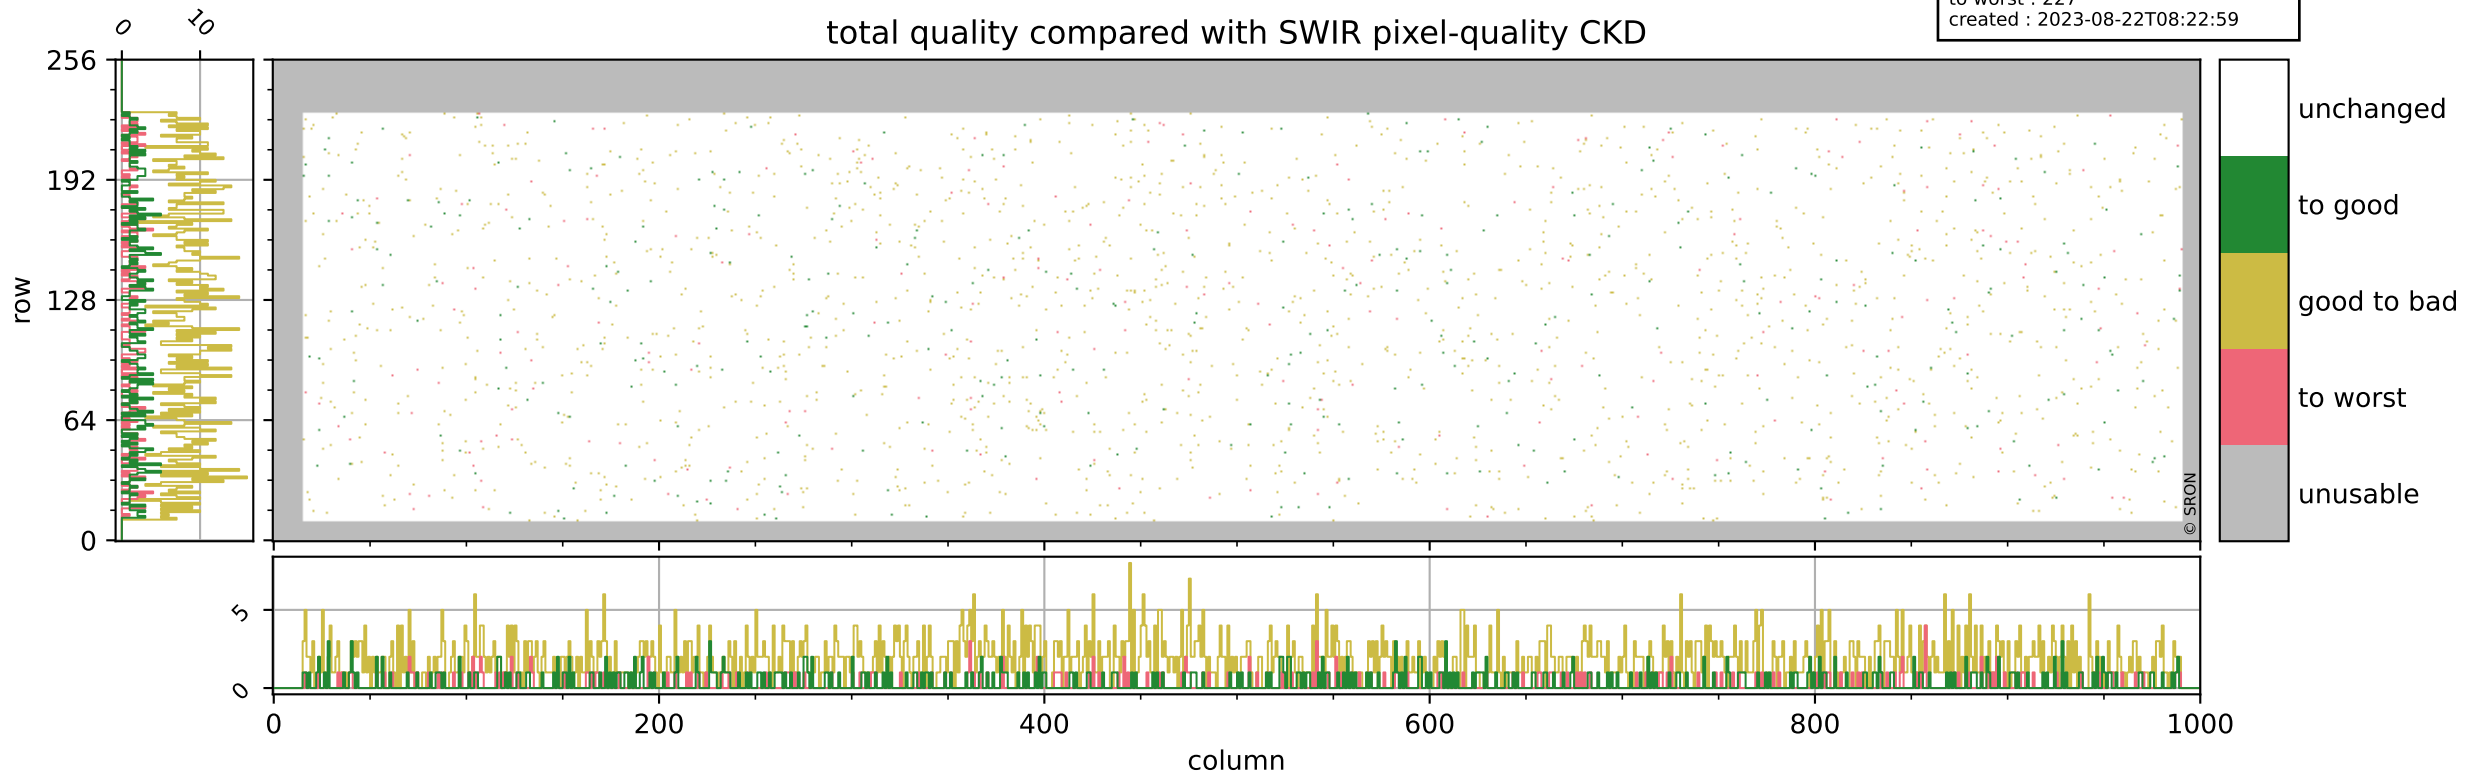

Tropomi SWIR pixel quality (official)

orbits : 19 in [19057, 19102]
coverage : 2021-06-17 / 2021-06-20
bad (quality < 0.8) : 301
worst (quality < 0.1) : 115
created : 2023-08-22T08:22:59

Tropomi SWIR pixel quality (official)

orbits : 19 in [19057, 19102]
coverage : 2021-06-17 / 2021-06-20
bad (quality < 0.8) : 3446
worst (quality < 0.1) : 355
created : 2023-08-22T08:22:59

pixel-quality map (noise average)

Tropomi SWIR pixel quality (official)

orbits : 19 in [19057, 19102]
coverage : 2021-06-17 / 2021-06-20
to good : 355
good to bad : 1579
to worst : 227
created : 2023-08-22T08:22:59

total quality compared with SWIR pixel-quality CKD

Tropomi SWIR pixel quality (official)

orbits : 19 in [19057, 19102]
coverage : 2021-06-17 / 2021-06-20
created : 2023-08-22T08:22:59

Histograms of pixel-quality

Tropomi SWIR pixel quality (official) ground-tracks of Sentinel-5P

orbits : 19 in [19057, 19102]
coverage : 2021-06-17 / 2021-06-20
created : 2023-08-22T08:23:00