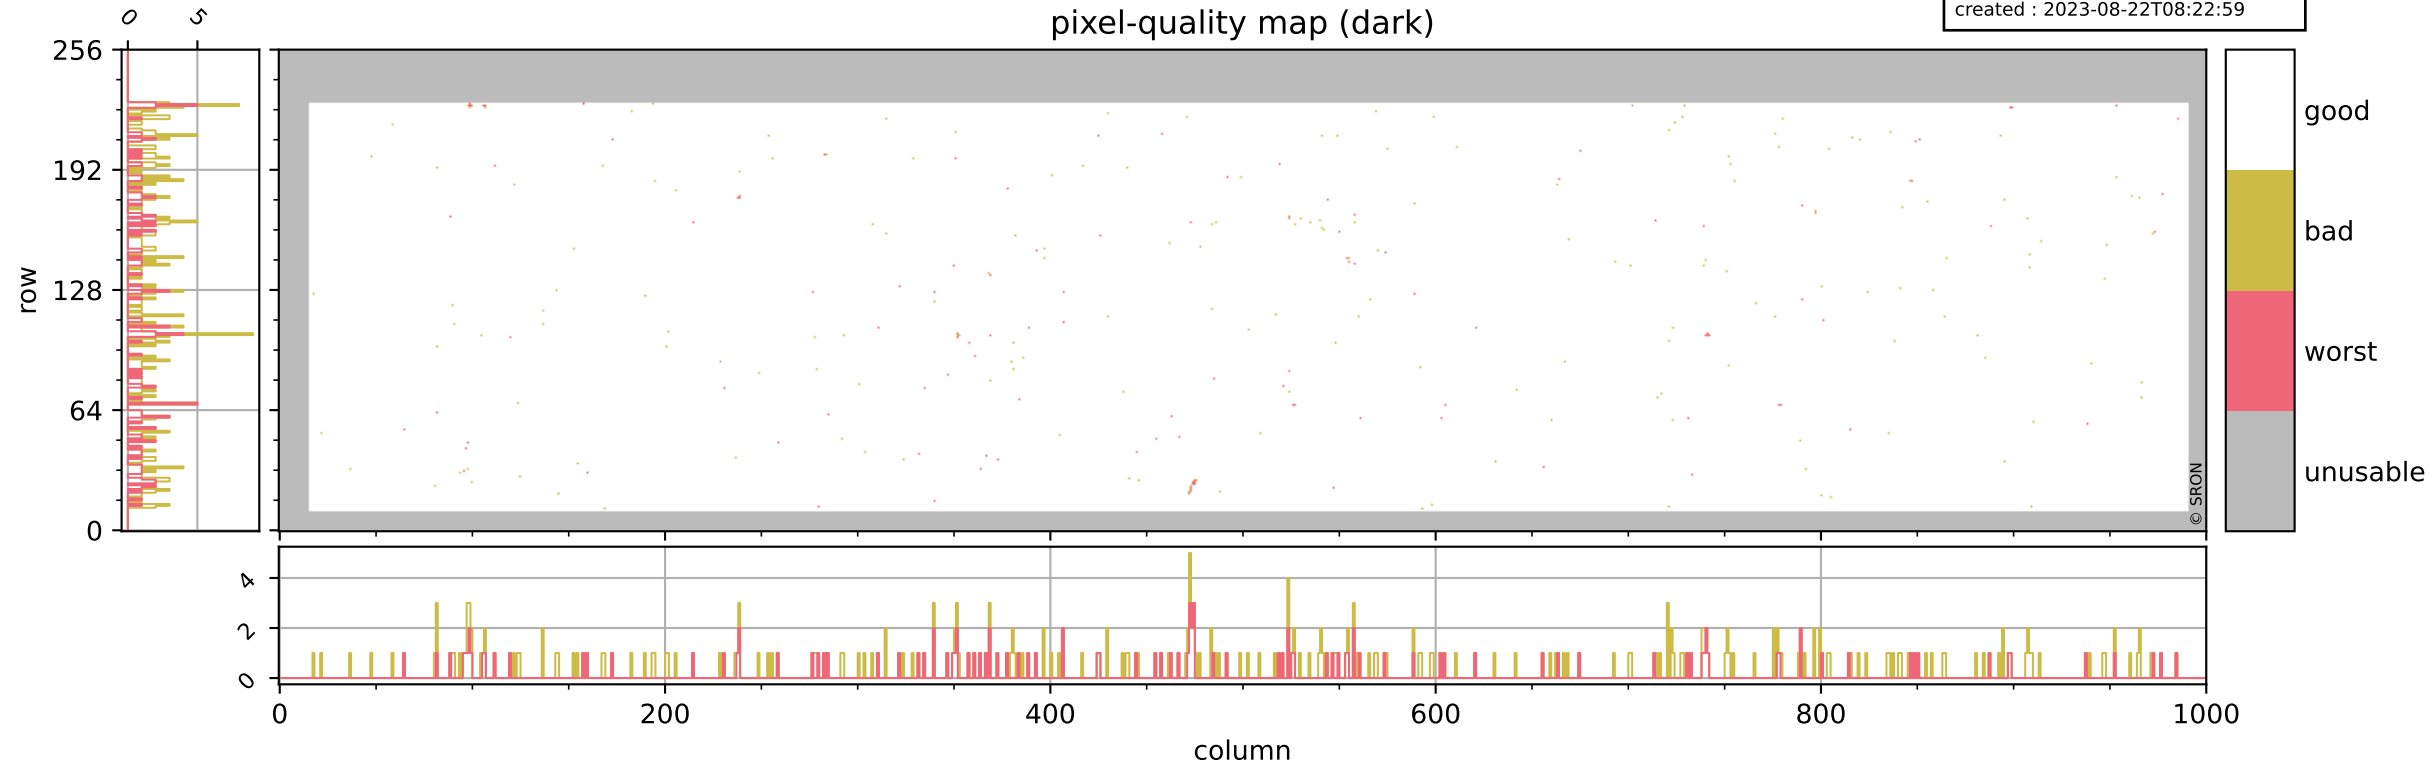

Tropomi SWIR pixel quality (official)

orbits : 19 in [19057, 19102]
coverage : 2021-06-17 / 2021-06-20
bad (quality < 0.8) : 3706
worst (quality < 0.1) : 436
created : 2023-08-22T08:22:58

pixel-quality map

Tropomi SWIR pixel quality (official)

orbits : 19 in [19057, 19102]
coverage : 2021-06-17 / 2021-06-20
bad (quality < 0.8) : 301
worst (quality < 0.1) : 115
created : 2023-08-22T08:22:59

Tropomi SWIR pixel quality (official)

orbits : 19 in [19057, 19102]
coverage : 2021-06-17 / 2021-06-20
bad (quality < 0.8) : 3446
worst (quality < 0.1) : 355
created : 2023-08-22T08:22:59

pixel-quality map (noise average)

Tropomi SWIR pixel quality (official)

orbits : 19 in [19057, 19102]
coverage : 2021-06-17 / 2021-06-20
created : 2023-08-22T08:22:59

Histograms of pixel-quality

Tropomi SWIR pixel quality (official) ground-tracks of Sentinel-5P

orbits : 19 in [19057, 19102]
coverage : 2021-06-17 / 2021-06-20
created : 2023-08-22T08:23:00