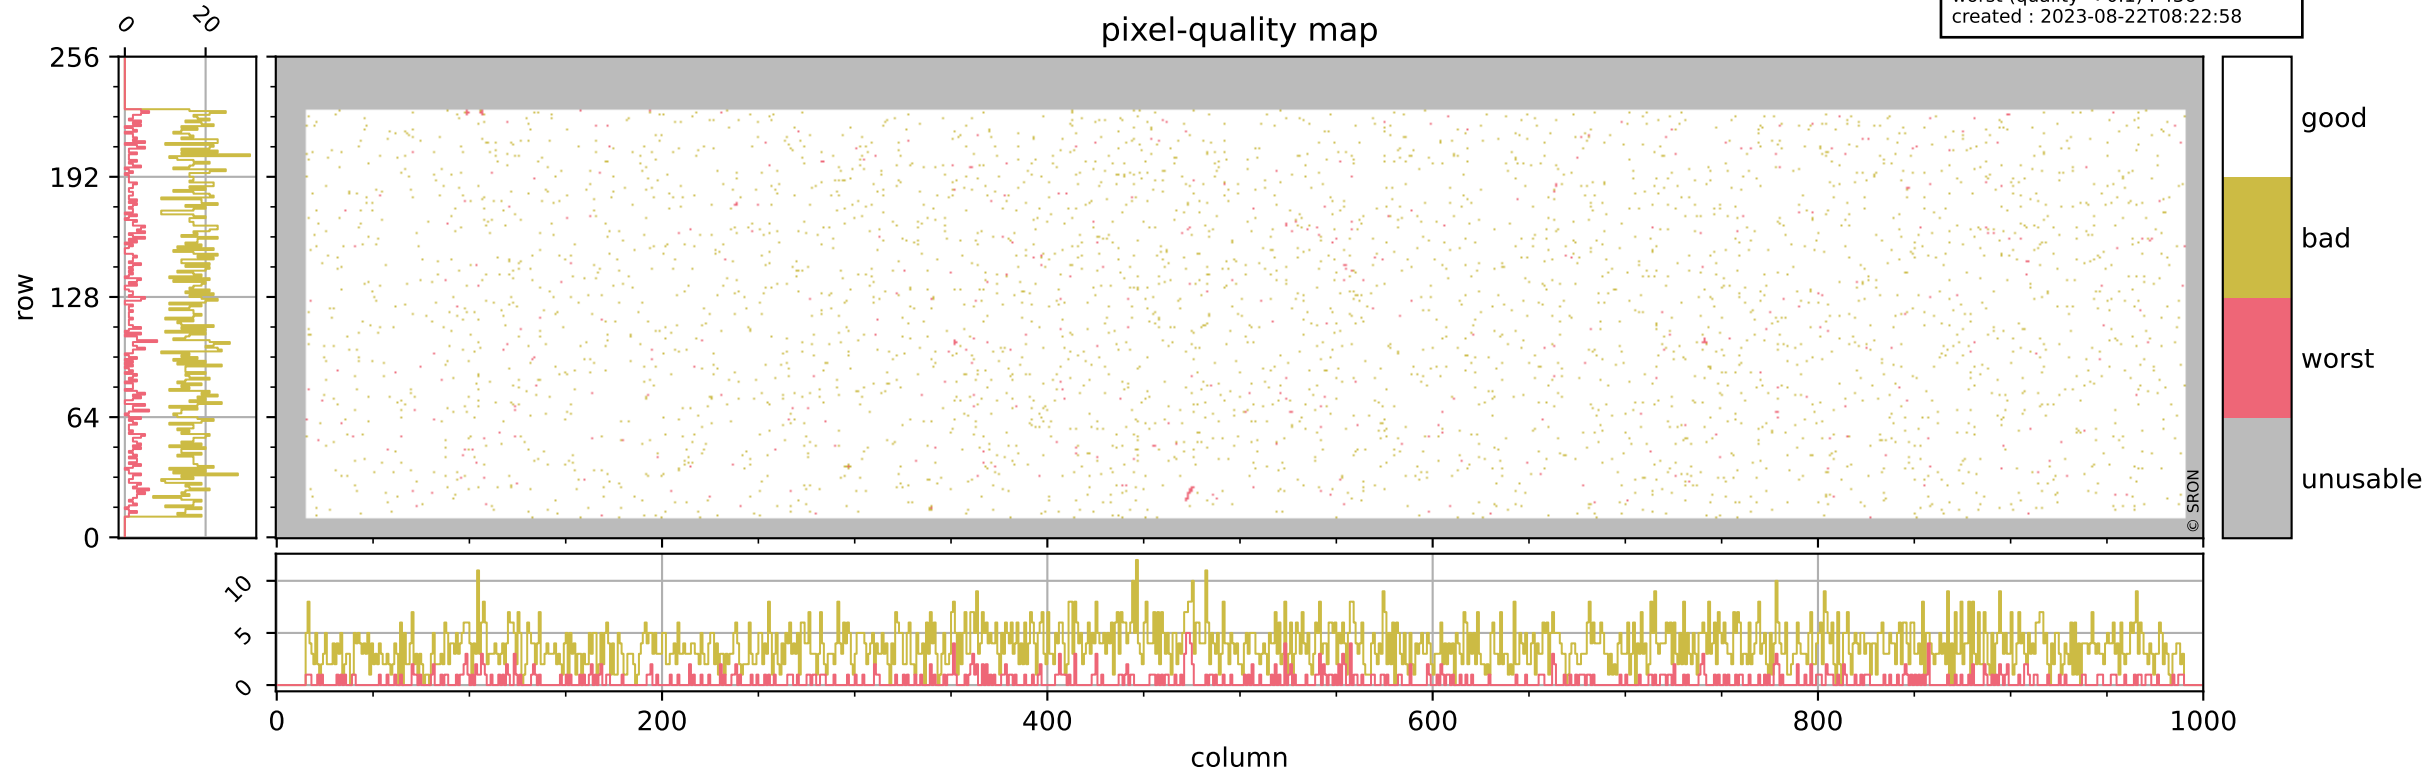

Tropomi SWIR pixel quality (official)

orbits : 19 in [19057, 19102]
coverage : 2021-06-17 / 2021-06-20
bad (quality < 0.8) : 3706
worst (quality < 0.1) : 436
created : 2023-08-22T08:22:58

pixel-quality map

Tropomi SWIR pixel quality (official)

orbits : 19 in [19057, 19102]
coverage : 2021-06-17 / 2021-06-20
bad (quality < 0.8) : 301
worst (quality < 0.1) : 115
created : 2023-08-22T08:22:59

Tropomi SWIR pixel quality (official)

orbits : 19 in [19057, 19102]
coverage : 2021-06-17 / 2021-06-20
bad (quality < 0.8) : 3446
worst (quality < 0.1) : 355
created : 2023-08-22T08:22:59

pixel-quality map (noise average)

Tropomi SWIR pixel quality (official)

orbits : 19 in [19057, 19102]
coverage : 2021-06-17 / 2021-06-20
created : 2023-08-22T08:22:59

Histograms of pixel-quality

Tropomi SWIR pixel quality (official) ground-tracks of Sentinel-5P

orbits : 19 in [19057, 19102]
coverage : 2021-06-17 / 2021-06-20
created : 2023-08-22T08:23:00