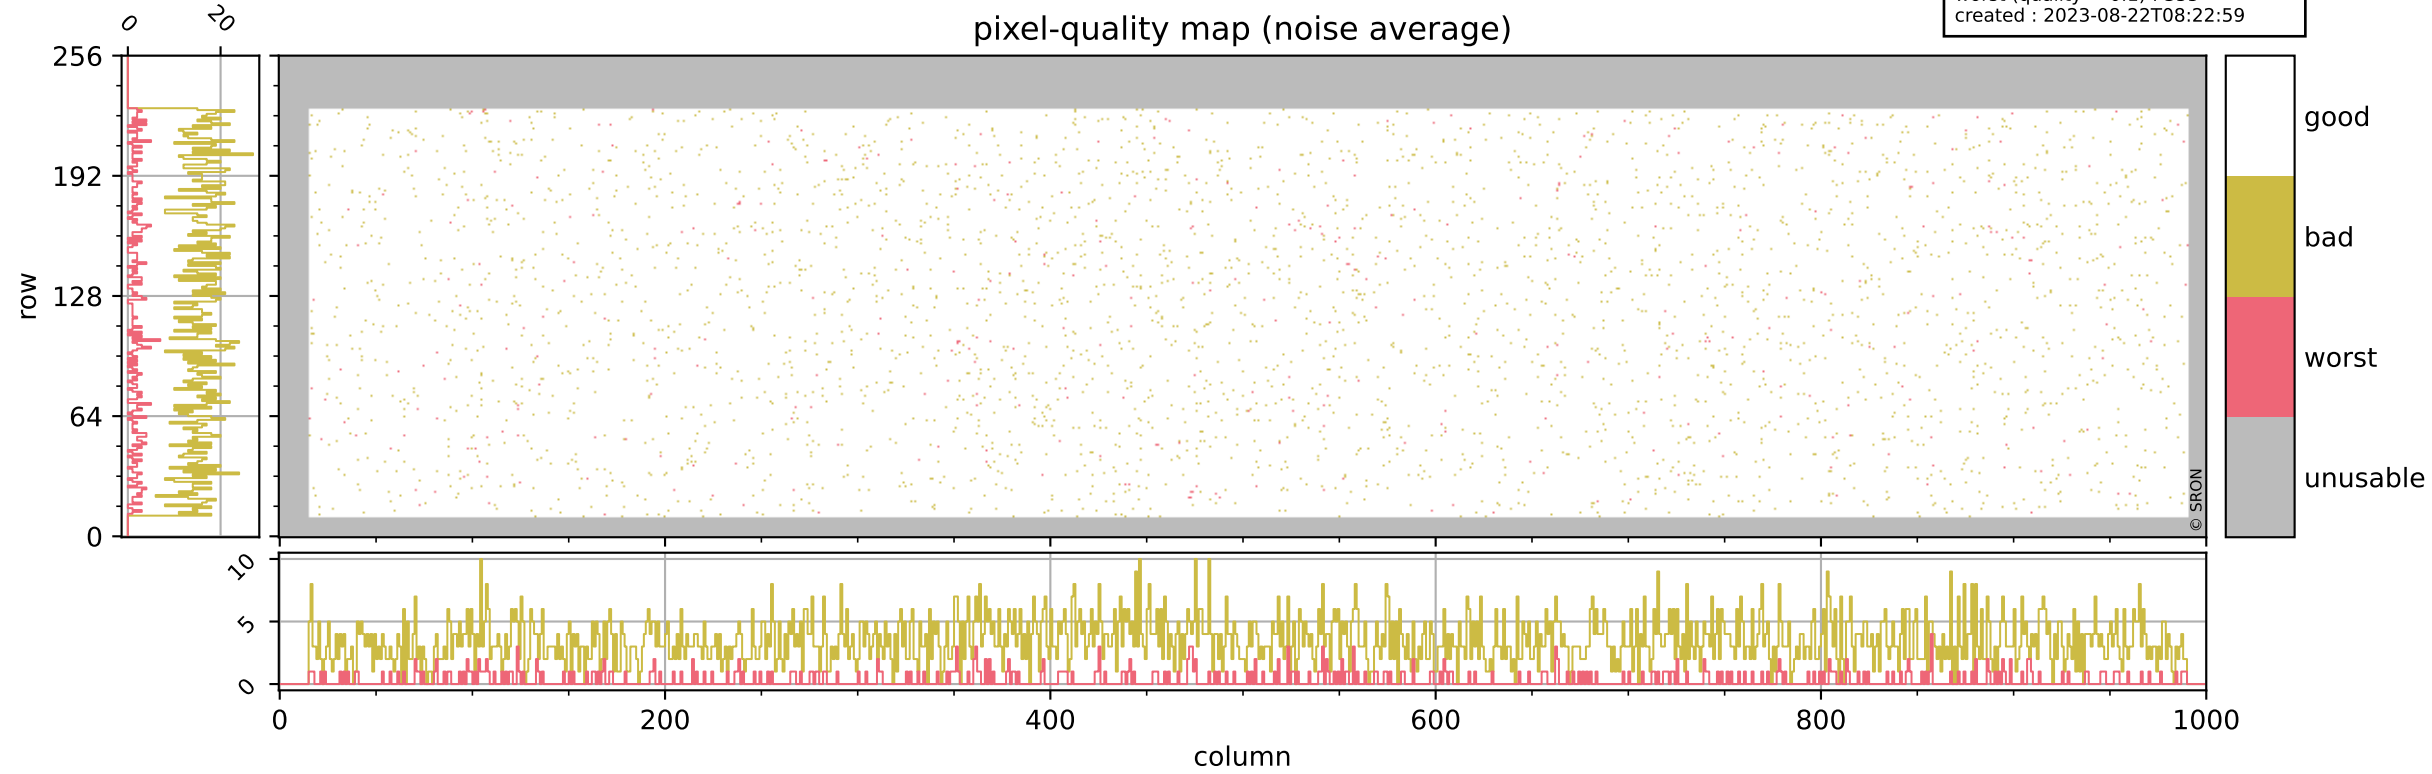

Tropomi SWIR pixel quality (official)

orbits : 19 in [19057, 19102]
coverage : 2021-06-17 / 2021-06-20
bad (quality < 0.8) : 301
worst (quality < 0.1) : 115
created : 2023-08-22T08:22:59

Tropomi SWIR pixel quality (official)

orbits : 19 in [19057, 19102]
coverage : 2021-06-17 / 2021-06-20
bad (quality < 0.8) : 3446
worst (quality < 0.1) : 355
created : 2023-08-22T08:22:59

pixel-quality map (noise average)

Tropomi SWIR pixel quality (official)

orbits : 19 in [19057, 19102]
coverage : 2021-06-17 / 2021-06-20
to good : 355
good to bad : 1579
to worst : 227
created : 2023-08-22T08:22:59

total quality compared with SWIR pixel-quality CKD

Tropomi SWIR pixel quality (official)

orbits : 19 in [19057, 19102]
coverage : 2021-06-17 / 2021-06-20
created : 2023-08-22T08:22:59

Histograms of pixel-quality

Tropomi SWIR pixel quality (official) ground-tracks of Sentinel-5P

orbits : 19 in [19057, 19102]
coverage : 2021-06-17 / 2021-06-20
created : 2023-08-22T08:23:00