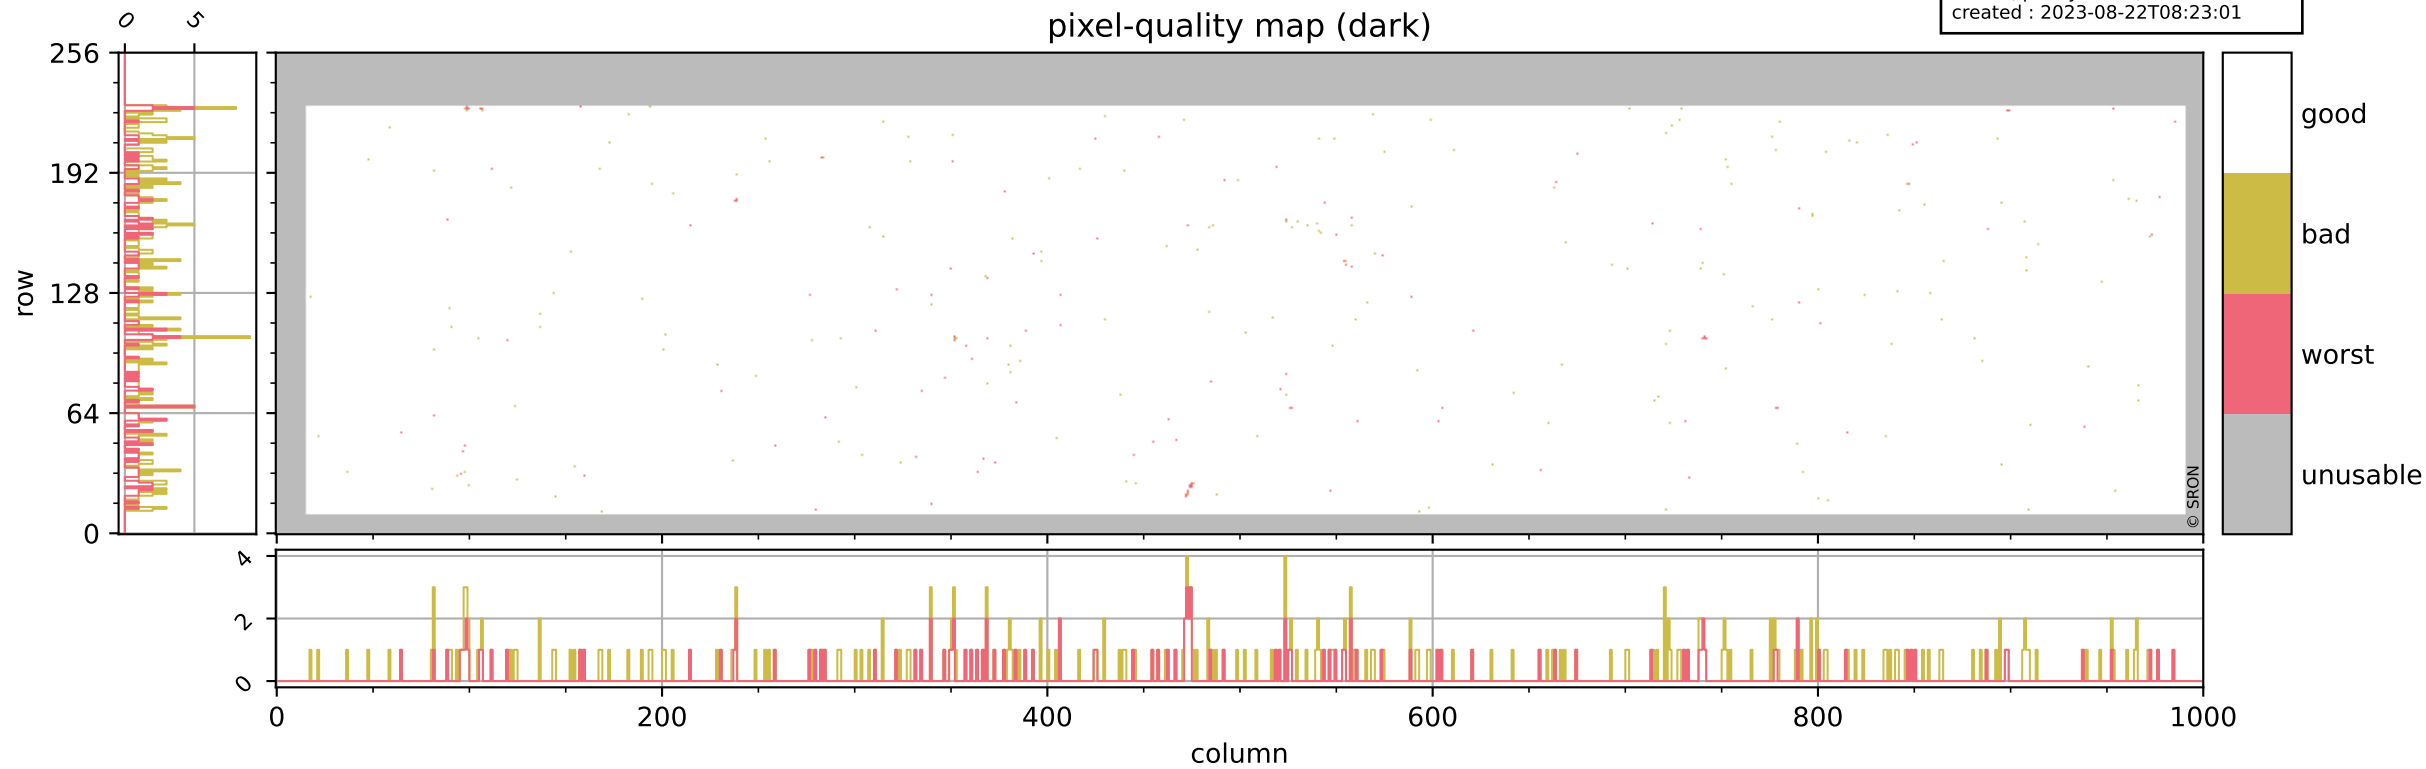

Tropomi SWIR pixel quality (official)

orbits : 19 in [19072, 19117]
coverage : 2021-06-18 / 2021-06-21
bad (quality < 0.8) : 3801
worst (quality < 0.1) : 457
created : 2023-08-22T08:23:01

Tropomi SWIR pixel quality (official)

orbits : 19 in [19072, 19117]
coverage : 2021-06-18 / 2021-06-21
bad (quality < 0.8) : 300
worst (quality < 0.1) : 115
created : 2023-08-22T08:23:01

pixel-quality map (dark)

Tropomi SWIR pixel quality (official)

orbits : 19 in [19072, 19117]
coverage : 2021-06-18 / 2021-06-21
bad (quality < 0.8) : 3548
worst (quality < 0.1) : 379
created : 2023-08-22T08:23:01

pixel-quality map (noise average)

Tropomi SWIR pixel quality (official)

orbits : 19 in [19072, 19117]
coverage : 2021-06-18 / 2021-06-21
created : 2023-08-22T08:23:02

Histograms of pixel-quality

Tropomi SWIR pixel quality (official) ground-tracks of Sentinel-5P

orbits : 19 in [19072, 19117]
coverage : 2021-06-18 / 2021-06-21
created : 2023-08-22T08:23:02