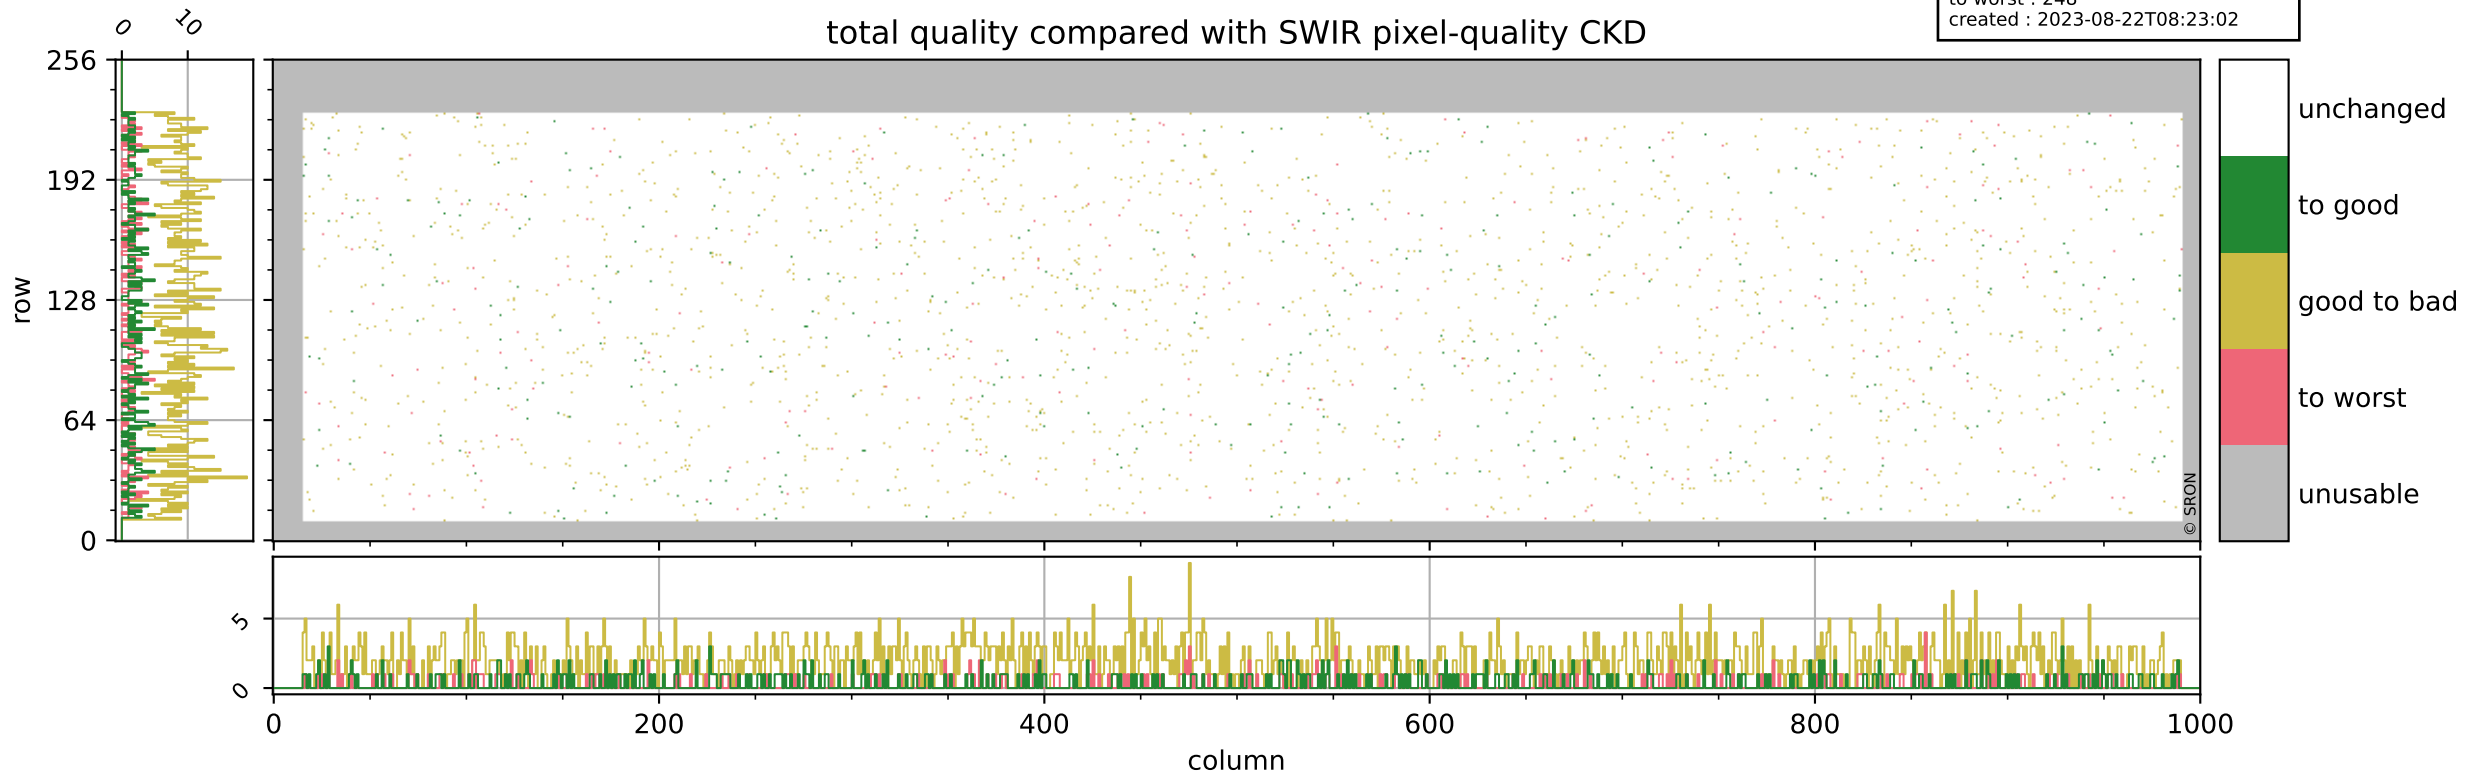

orbits : 19 in [19072, 19117]
coverage : 2021-06-18 / 2021-06-21
bad (quality < 0.8) : 300
worst (quality < 0.1) : 115
created : 2023-08-22T08:23:01

pixel-quality map (dark)

Tropomi SWIR pixel quality (official)

orbits : 19 in [19072, 19117]
coverage : 2021-06-18 / 2021-06-21
bad (quality < 0.8) : 3548
worst (quality < 0.1) : 379
created : 2023-08-22T08:23:01

pixel-quality map (noise average)

Tropomi SWIR pixel quality (official)

orbits : 19 in [19072, 19117]
coverage : 2021-06-18 / 2021-06-21
to good : 360
good to bad : 1659
to worst : 248
created : 2023-08-22T08:23:02

total quality compared with SWIR pixel-quality CKD

Tropomi SWIR pixel quality (official)

orbits : 19 in [19072, 19117]
coverage : 2021-06-18 / 2021-06-21
created : 2023-08-22T08:23:02

Histograms of pixel-quality

Tropomi SWIR pixel quality (official) ground-tracks of Sentinel-5P

orbits : 19 in [19072, 19117]
coverage : 2021-06-18 / 2021-06-21
created : 2023-08-22T08:23:02