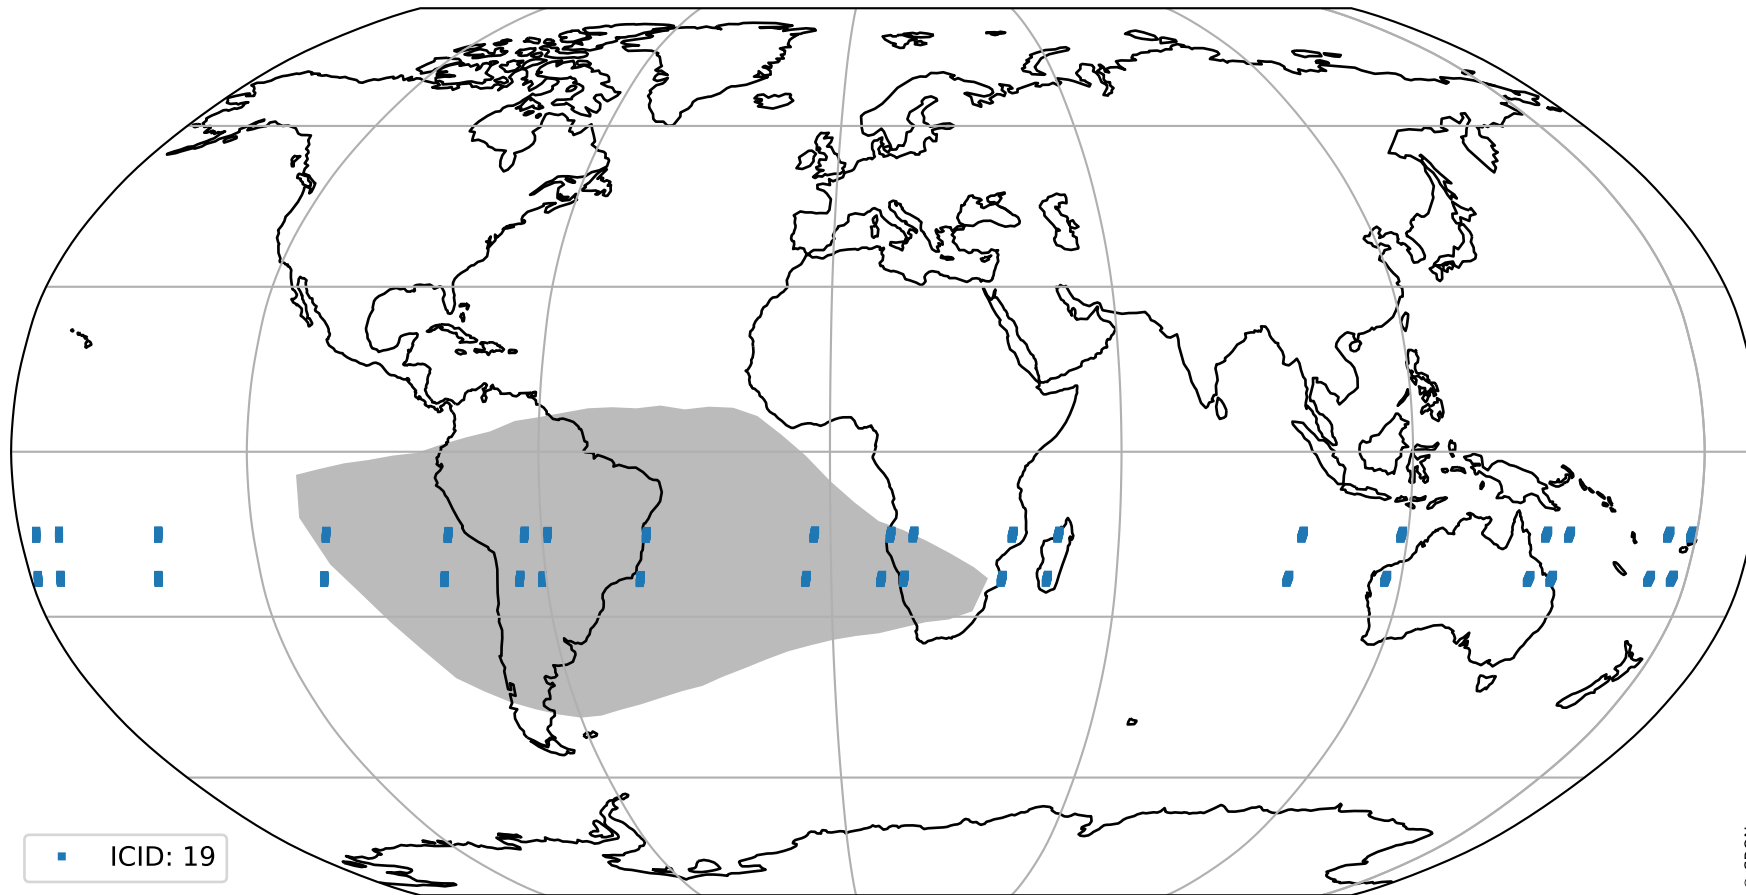

orbits : 19 in [19072, 19117]
coverage : 2021-06-18 / 2021-06-21
bad (quality < 0.8) : 3548
worst (quality < 0.1) : 379
created : 2023-08-22T08:23:01

pixel-quality map (noise average)

Tropomi SWIR pixel quality (official)

orbits : 19 in [19072, 19117]
coverage : 2021-06-18 / 2021-06-21
to good : 360
good to bad : 1659
to worst : 248
created : 2023-08-22T08:23:02

total quality compared with SWIR pixel-quality CKD

Tropomi SWIR pixel quality (official)

orbits : 19 in [19072, 19117]
coverage : 2021-06-18 / 2021-06-21
created : 2023-08-22T08:23:02

Histograms of pixel-quality

Tropomi SWIR pixel quality (official) ground-tracks of Sentinel-5P

orbits : 19 in [19072, 19117]
coverage : 2021-06-18 / 2021-06-21
created : 2023-08-22T08:23:02

Tropomi SWIR pixel quality (official)

orbits : [2827, 19117]
coverage : 2018-04-30 / 2021-06-21
created : 2023-08-22T08:23:02

trend of pixel quality & temperatures