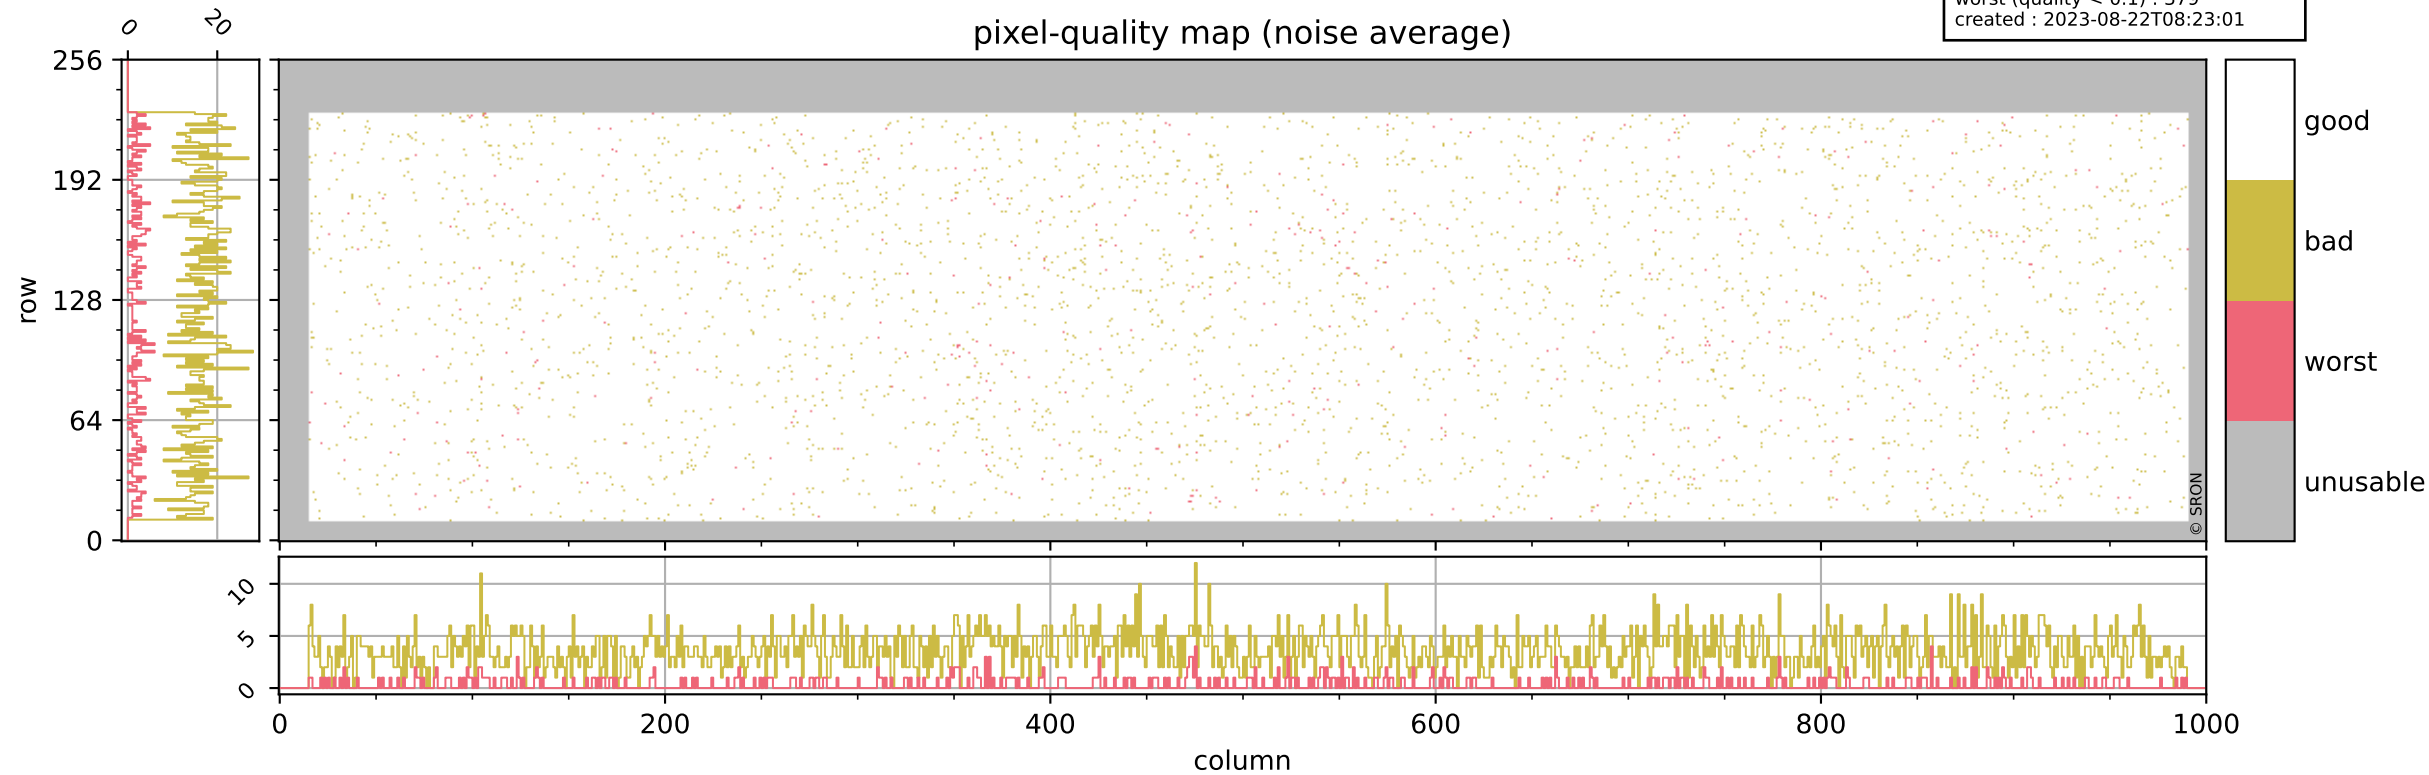

orbits : 19 in [19072, 19117]
coverage : 2021-06-18 / 2021-06-21
bad (quality < 0.8) : 300
worst (quality < 0.1) : 115
created : 2023-08-22T08:23:01

pixel-quality map (dark)

Tropomi SWIR pixel quality (official)

orbits : 19 in [19072, 19117]
coverage : 2021-06-18 / 2021-06-21
bad (quality < 0.8) : 3548
worst (quality < 0.1) : 379
created : 2023-08-22T08:23:01

pixel-quality map (noise average)

Tropomi SWIR pixel quality (official)

orbits : 19 in [19072, 19117]
coverage : 2021-06-18 / 2021-06-21
to good : 360
good to bad : 1659
to worst : 248
created : 2023-08-22T08:23:02

total quality compared with SWIR pixel-quality CKD

Tropomi SWIR pixel quality (official)

orbits : 19 in [19072, 19117]
coverage : 2021-06-18 / 2021-06-21
created : 2023-08-22T08:23:02

Histograms of pixel-quality

Tropomi SWIR pixel quality (official) ground-tracks of Sentinel-5P

orbits : 19 in [19072, 19117]
coverage : 2021-06-18 / 2021-06-21
created : 2023-08-22T08:23:02