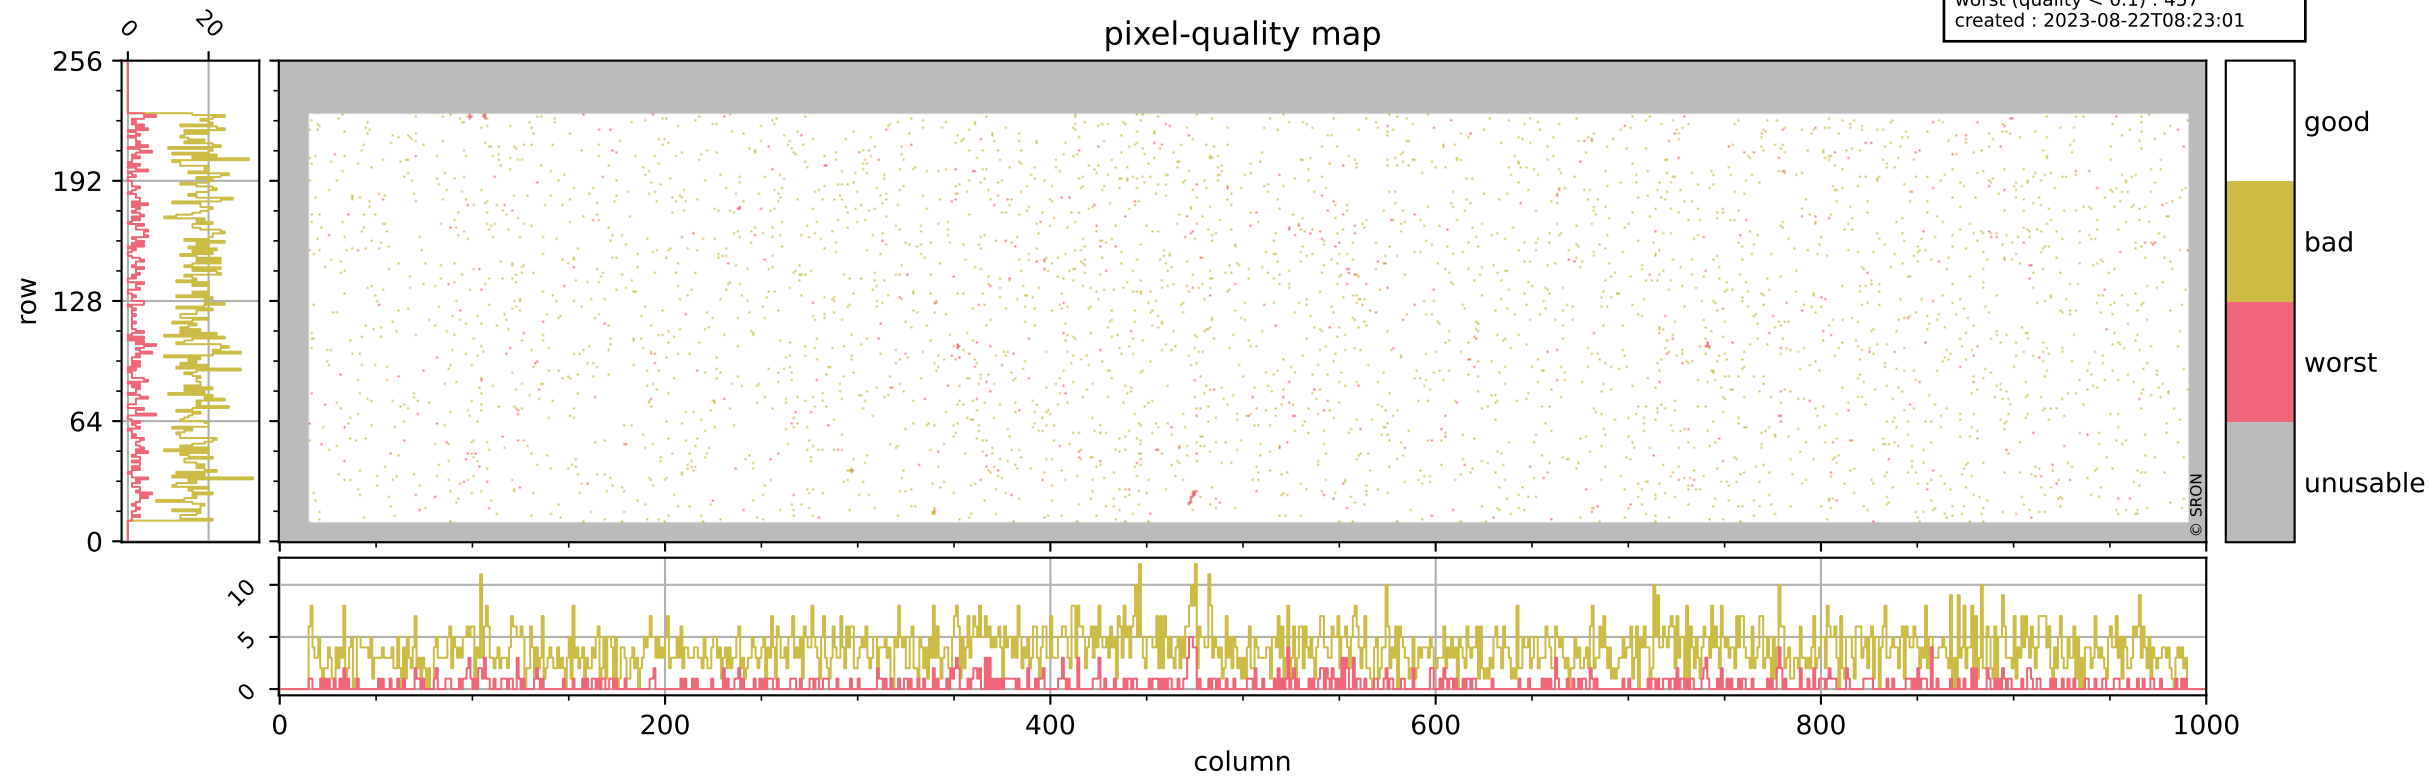

Tropomi SWIR pixel quality (official)

orbits : 19 in [19072, 19117]
coverage : 2021-06-18 / 2021-06-21
bad (quality < 0.8) : 3801
worst (quality < 0.1) : 457
created : 2023-08-22T08:23:01

Tropomi SWIR pixel quality (official)

orbits : 19 in [19072, 19117]
coverage : 2021-06-18 / 2021-06-21
bad (quality < 0.8) : 300
worst (quality < 0.1) : 115
created : 2023-08-22T08:23:01

pixel-quality map (dark)

Tropomi SWIR pixel quality (official)

orbits : 19 in [19072, 19117]
coverage : 2021-06-18 / 2021-06-21
bad (quality < 0.8) : 3548
worst (quality < 0.1) : 379
created : 2023-08-22T08:23:01

pixel-quality map (noise average)

Tropomi SWIR pixel quality (official)

orbits : 19 in [19072, 19117]
coverage : 2021-06-18 / 2021-06-21
created : 2023-08-22T08:23:02

Histograms of pixel-quality

Tropomi SWIR pixel quality (official) ground-tracks of Sentinel-5P

orbits : 19 in [19072, 19117]
coverage : 2021-06-18 / 2021-06-21
created : 2023-08-22T08:23:02