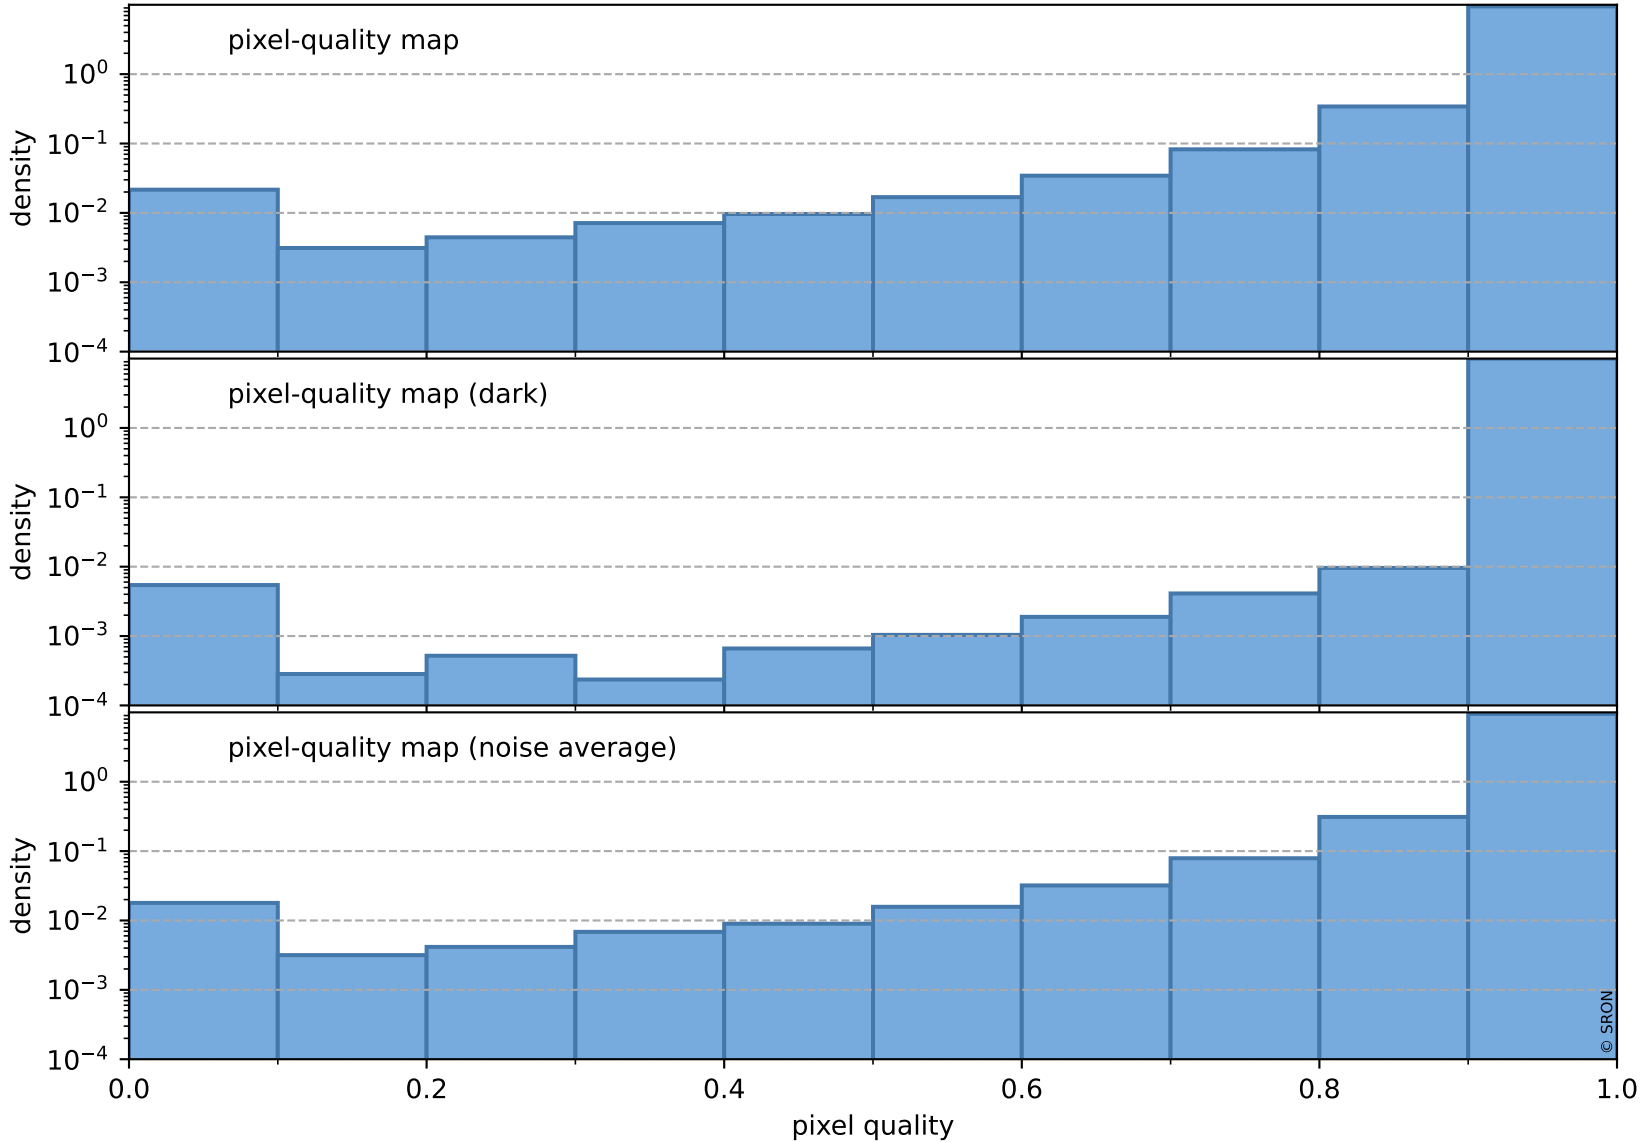

orbits : 19 in [19072, 19117]
coverage : 2021-06-18 / 2021-06-21
bad (quality < 0.8) : 3548
worst (quality < 0.1) : 379
created : 2023-08-22T08:23:01

pixel-quality map (noise average)

Tropomi SWIR pixel quality (official)

orbits : 19 in [19072, 19117]
coverage : 2021-06-18 / 2021-06-21
to good : 360
good to bad : 1659
to worst : 248
created : 2023-08-22T08:23:02

total quality compared with SWIR pixel-quality CKD

Tropomi SWIR pixel quality (official)

orbits : 19 in [19072, 19117]
coverage : 2021-06-18 / 2021-06-21
created : 2023-08-22T08:23:02

Histograms of pixel-quality

Tropomi SWIR pixel quality (official) ground-tracks of Sentinel-5P

orbits : 19 in [19072, 19117]
coverage : 2021-06-18 / 2021-06-21
created : 2023-08-22T08:23:02

Tropomi SWIR pixel quality (official)

orbits : [2827, 19117]
coverage : 2018-04-30 / 2021-06-21
created : 2023-08-22T08:23:02

trend of pixel quality & temperatures