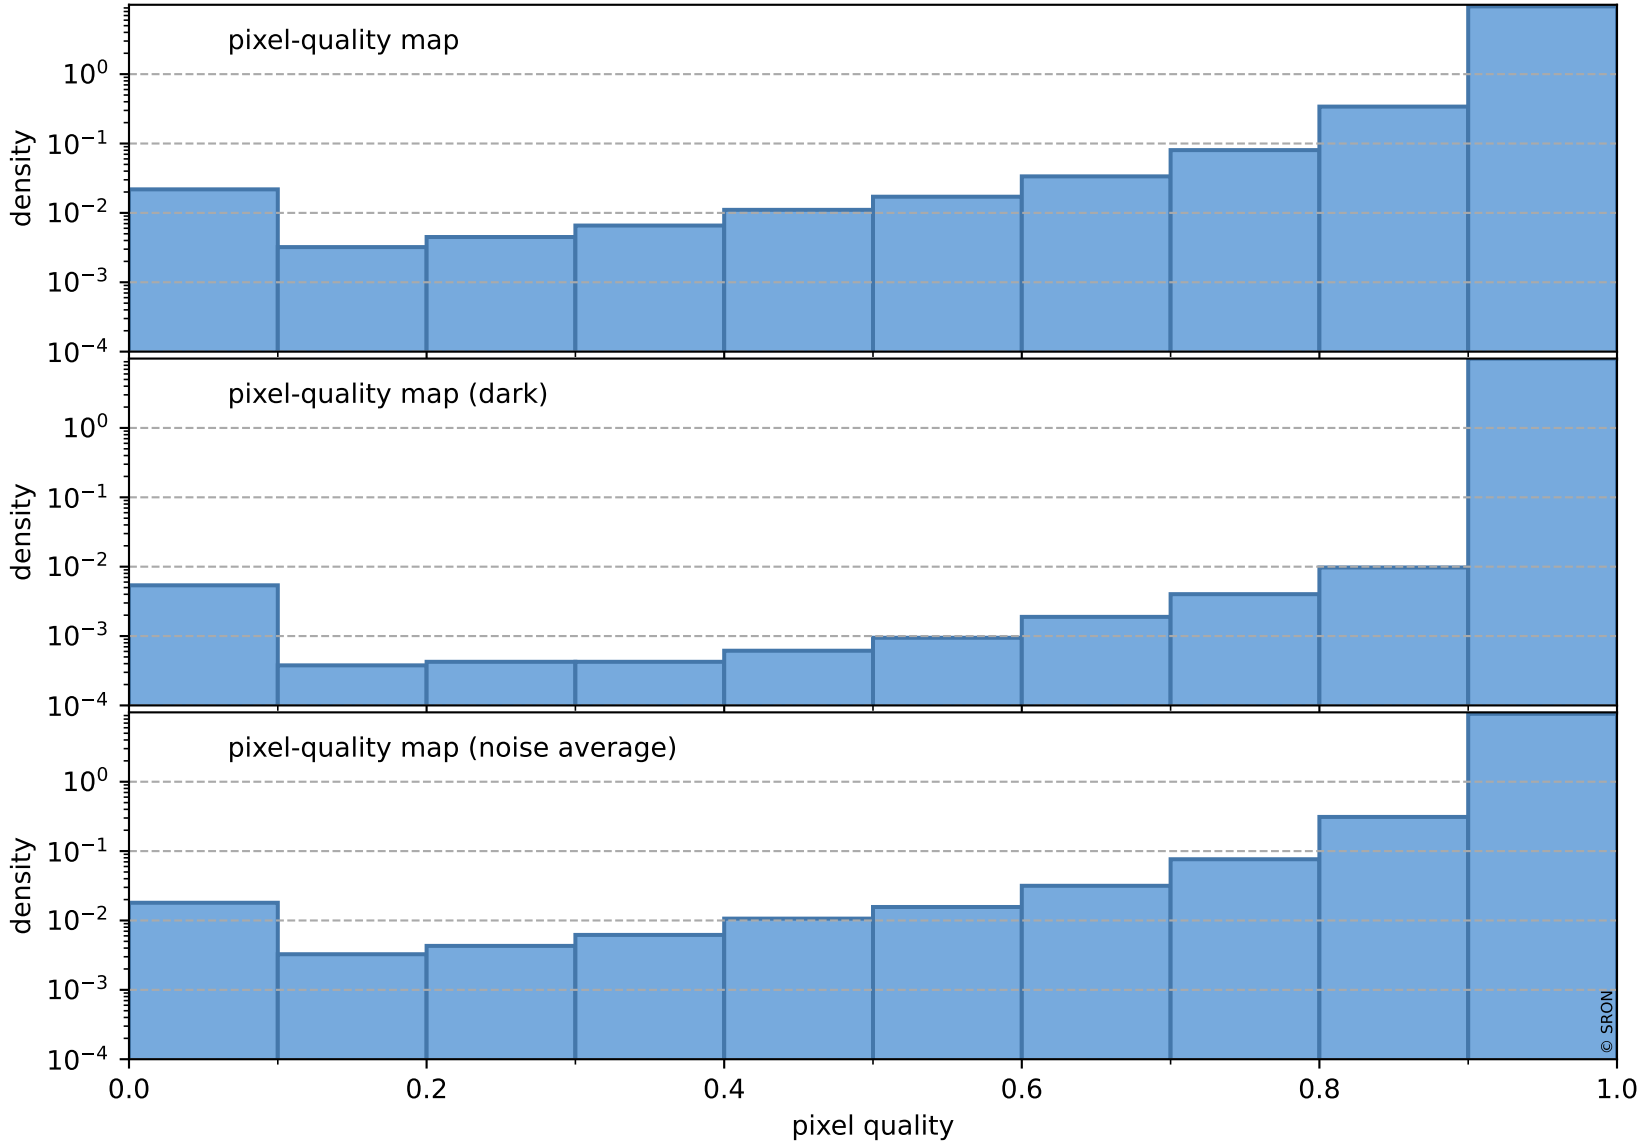

Tropomi SWIR pixel quality (official)

orbits : 18 in [19087, 19132]
coverage : 2021-06-19 / 2021-06-22
bad (quality < 0.8) : 3512
worst (quality < 0.1) : 381
created : 2023-08-22T08:23:04

pixel-quality map (noise average)

Tropomi SWIR pixel quality (official)

orbits : 18 in [19087, 19132]
coverage : 2021-06-19 / 2021-06-22
to good : 363
good to bad : 1631
to worst : 254
created : 2023-08-22T08:23:04

total quality compared with SWIR pixel-quality CKD

Tropomi SWIR pixel quality (official)

orbits : 18 in [19087, 19132]
coverage : 2021-06-19 / 2021-06-22
created : 2023-08-22T08:23:04

Histograms of pixel-quality

Tropomi SWIR pixel quality (official) ground-tracks of Sentinel-5P

orbits : 18 in [19087, 19132]
coverage : 2021-06-19 / 2021-06-22
created : 2023-08-22T08:23:05

Tropomi SWIR pixel quality (official)

orbits : [2827, 19132]
coverage : 2018-04-30 / 2021-06-22
created : 2023-08-22T08:23:05