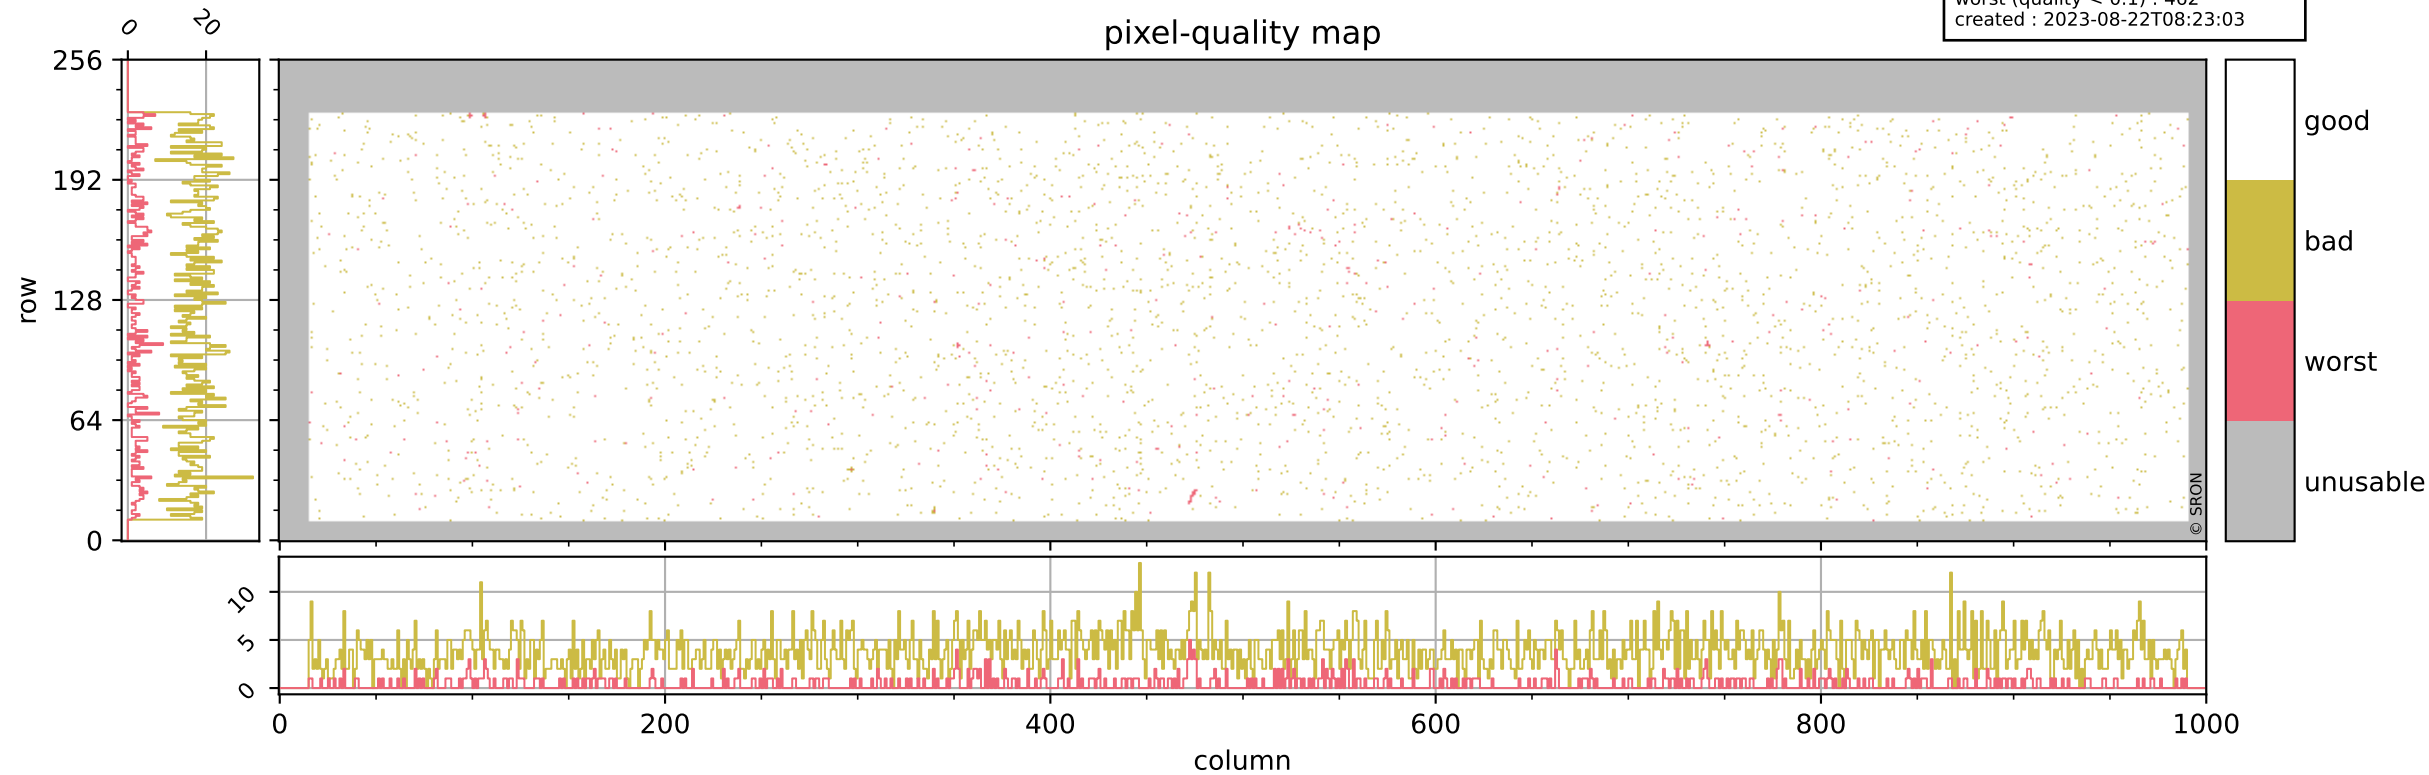

Tropomi SWIR pixel quality (official)

orbits : 18 in [19087, 19132]
coverage : 2021-06-19 / 2021-06-22
bad (quality < 0.8) : 3771
worst (quality < 0.1) : 462
created : 2023-08-22T08:23:03

pixel-quality map

Tropomi SWIR pixel quality (official)

orbits : 18 in [19087, 19132]
coverage : 2021-06-19 / 2021-06-22
bad (quality < 0.8) : 298
worst (quality < 0.1) : 114
created : 2023-08-22T08:23:04

pixel-quality map (dark)

Tropomi SWIR pixel quality (official)

orbits : 18 in [19087, 19132]
coverage : 2021-06-19 / 2021-06-22
bad (quality < 0.8) : 3512
worst (quality < 0.1) : 381
created : 2023-08-22T08:23:04

pixel-quality map (noise average)

Tropomi SWIR pixel quality (official)

orbits : 18 in [19087, 19132]
coverage : 2021-06-19 / 2021-06-22
created : 2023-08-22T08:23:04

Histograms of pixel-quality

Tropomi SWIR pixel quality (official) ground-tracks of Sentinel-5P