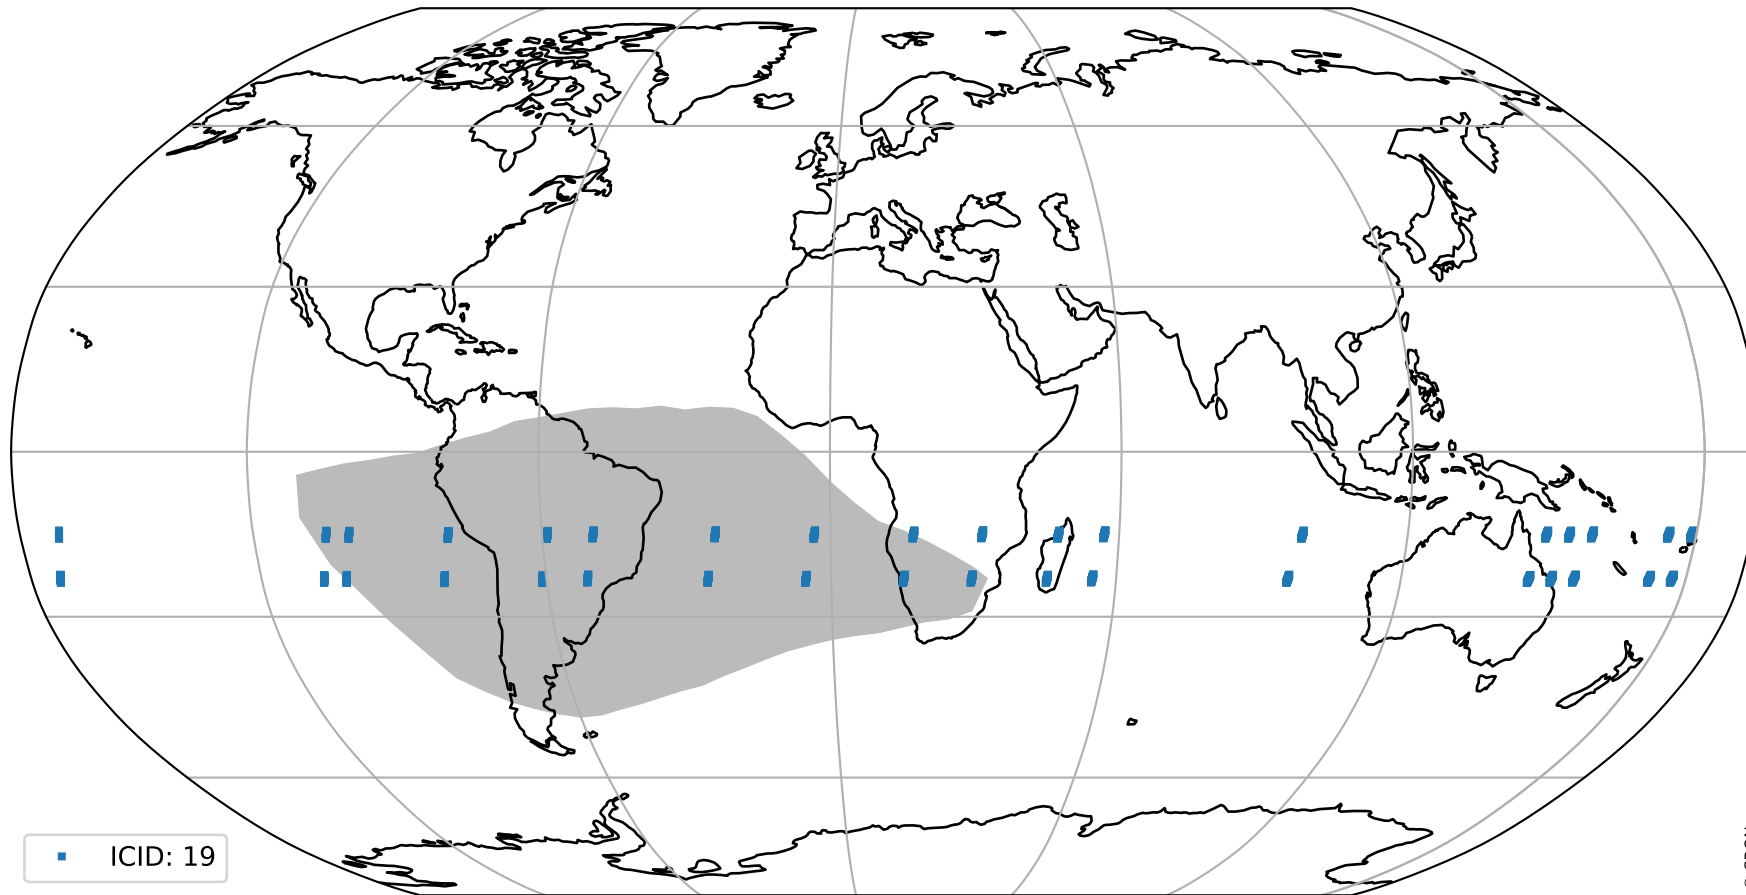

Tropomi SWIR pixel quality (official)

orbits : 18 in [19087, 19132]
coverage : 2021-06-19 / 2021-06-22
to good : 363
good to bad : 1631
to worst : 254
created : 2023-08-22T08:23:04

total quality compared with SWIR pixel-quality CKD

Tropomi SWIR pixel quality (official)

orbits : 18 in [19087, 19132]
coverage : 2021-06-19 / 2021-06-22
created : 2023-08-22T08:23:04

Histograms of pixel-quality

Tropomi SWIR pixel quality (official) ground-tracks of Sentinel-5P

orbits : 18 in [19087, 19132]
coverage : 2021-06-19 / 2021-06-22
created : 2023-08-22T08:23:05

Tropomi SWIR pixel quality (official)

orbits : [2827, 19132]
coverage : 2018-04-30 / 2021-06-22
created : 2023-08-22T08:23:05