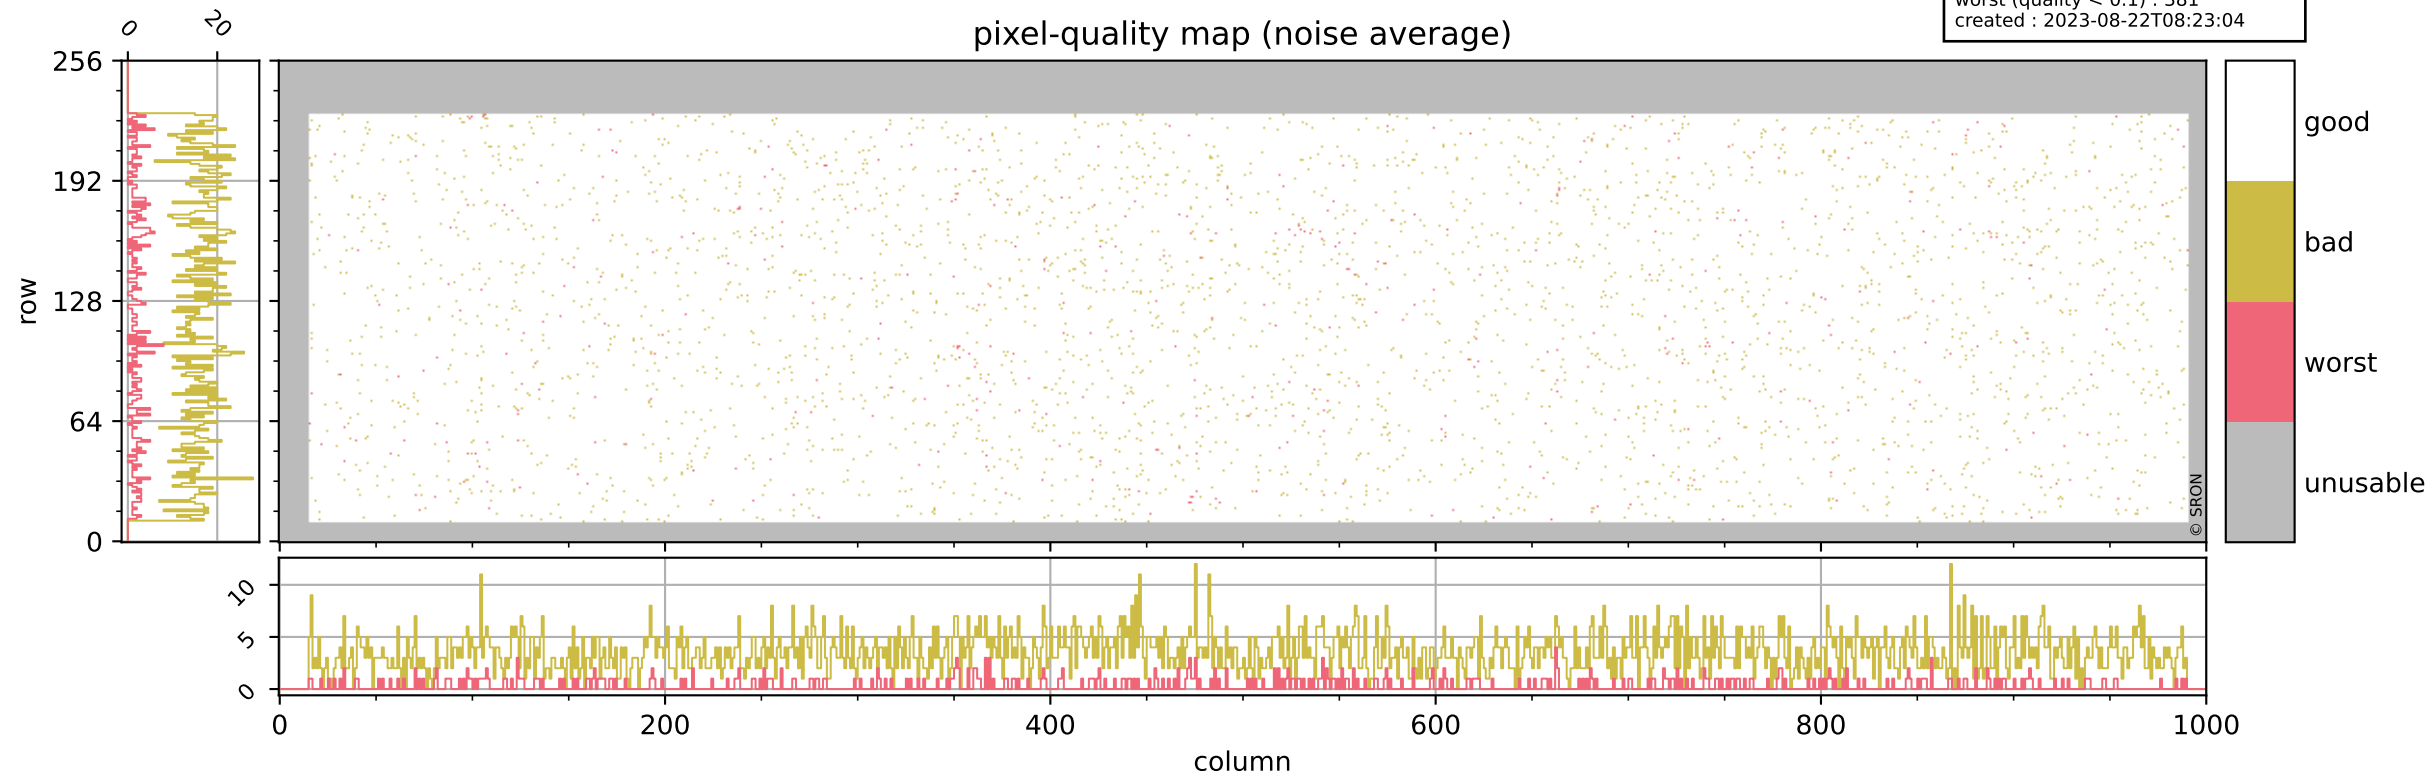

Tropomi SWIR pixel quality (official)

orbits : 18 in [19087, 19132]
coverage : 2021-06-19 / 2021-06-22
bad (quality < 0.8) : 298
worst (quality < 0.1) : 114
created : 2023-08-22T08:23:04

pixel-quality map (dark)

Tropomi SWIR pixel quality (official)

orbits : 18 in [19087, 19132]
coverage : 2021-06-19 / 2021-06-22
bad (quality < 0.8) : 3512
worst (quality < 0.1) : 381
created : 2023-08-22T08:23:04

pixel-quality map (noise average)

Tropomi SWIR pixel quality (official)

orbits : 18 in [19087, 19132]
coverage : 2021-06-19 / 2021-06-22
to good : 363
good to bad : 1631
to worst : 254
created : 2023-08-22T08:23:04

total quality compared with SWIR pixel-quality CKD

Tropomi SWIR pixel quality (official)

orbits : 18 in [19087, 19132]
coverage : 2021-06-19 / 2021-06-22
created : 2023-08-22T08:23:04

Histograms of pixel-quality

Tropomi SWIR pixel quality (official) ground-tracks of Sentinel-5P