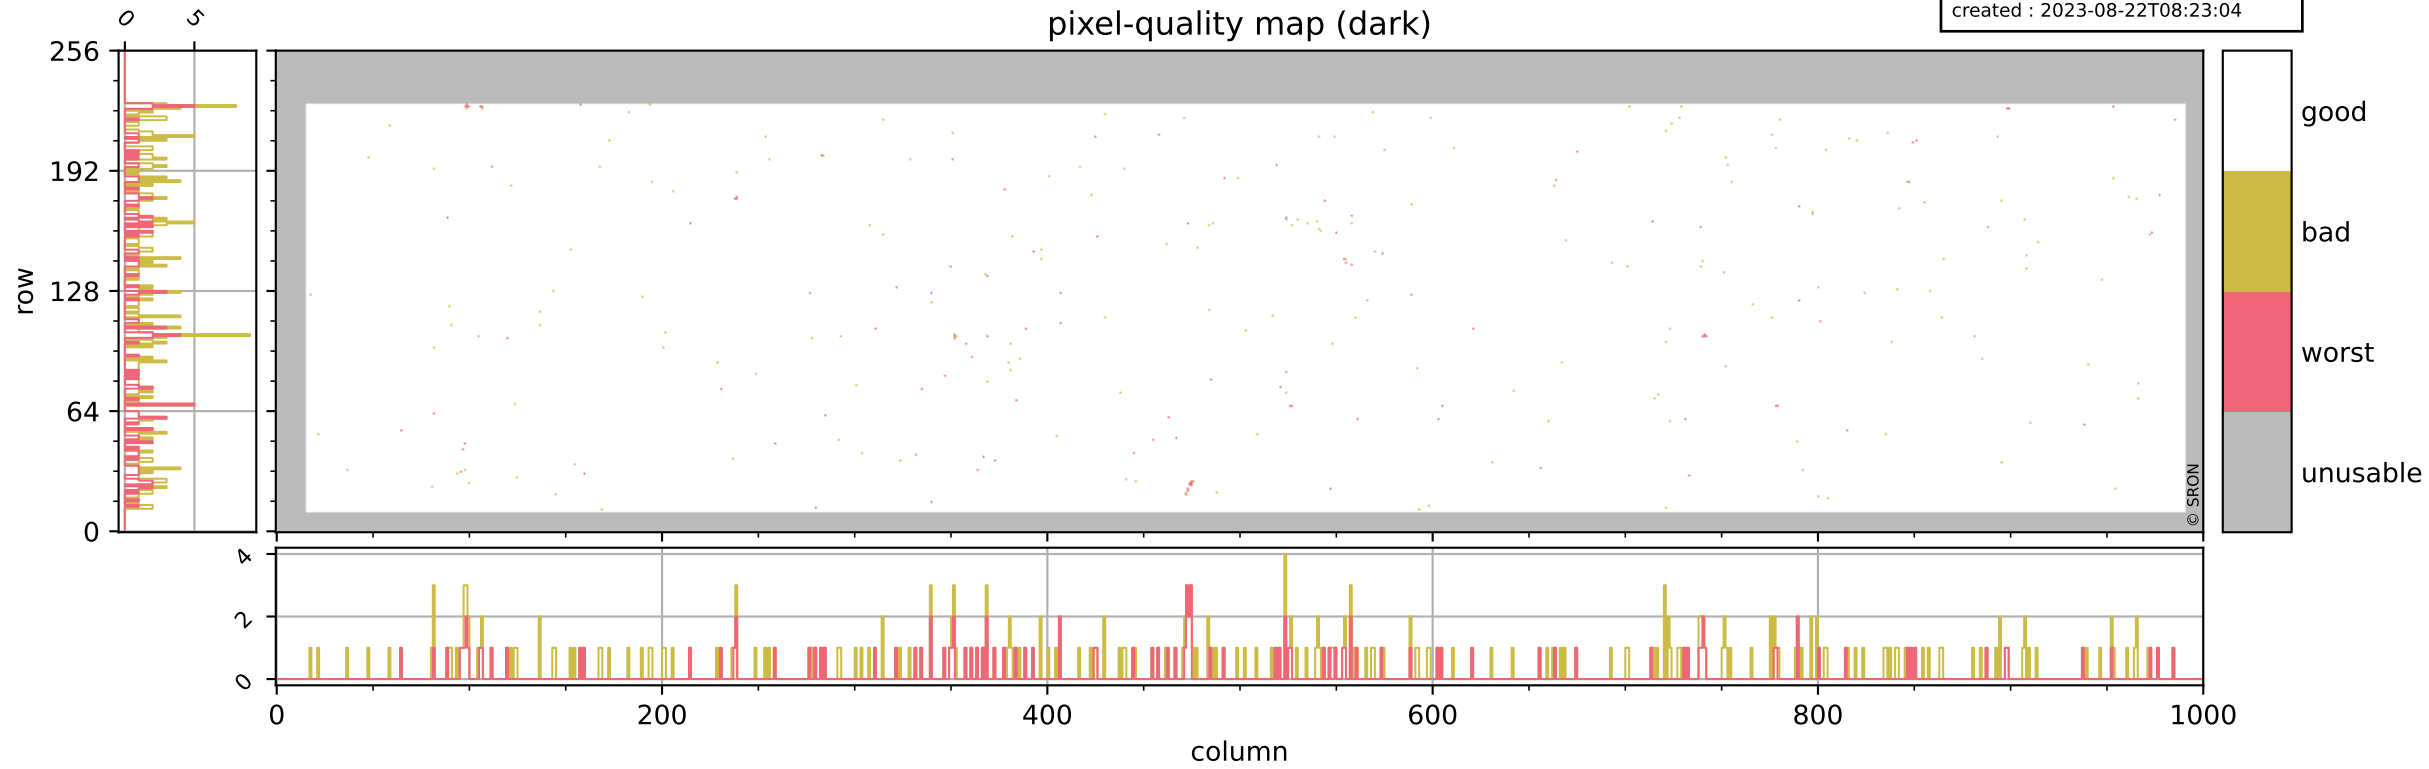

Tropomi SWIR pixel quality (official)

orbits : 18 in [19087, 19132]
coverage : 2021-06-19 / 2021-06-22
bad (quality < 0.8) : 3771
worst (quality < 0.1) : 462
created : 2023-08-22T08:23:03

pixel-quality map

Tropomi SWIR pixel quality (official)

orbits : 18 in [19087, 19132]
coverage : 2021-06-19 / 2021-06-22
bad (quality < 0.8) : 298
worst (quality < 0.1) : 114
created : 2023-08-22T08:23:04

pixel-quality map (dark)

Tropomi SWIR pixel quality (official)

orbits : 18 in [19087, 19132]
coverage : 2021-06-19 / 2021-06-22
bad (quality < 0.8) : 3512
worst (quality < 0.1) : 381
created : 2023-08-22T08:23:04

pixel-quality map (noise average)

Tropomi SWIR pixel quality (official)

orbits : 18 in [19087, 19132]
coverage : 2021-06-19 / 2021-06-22
created : 2023-08-22T08:23:04

Histograms of pixel-quality

Tropomi SWIR pixel quality (official) ground-tracks of Sentinel-5P