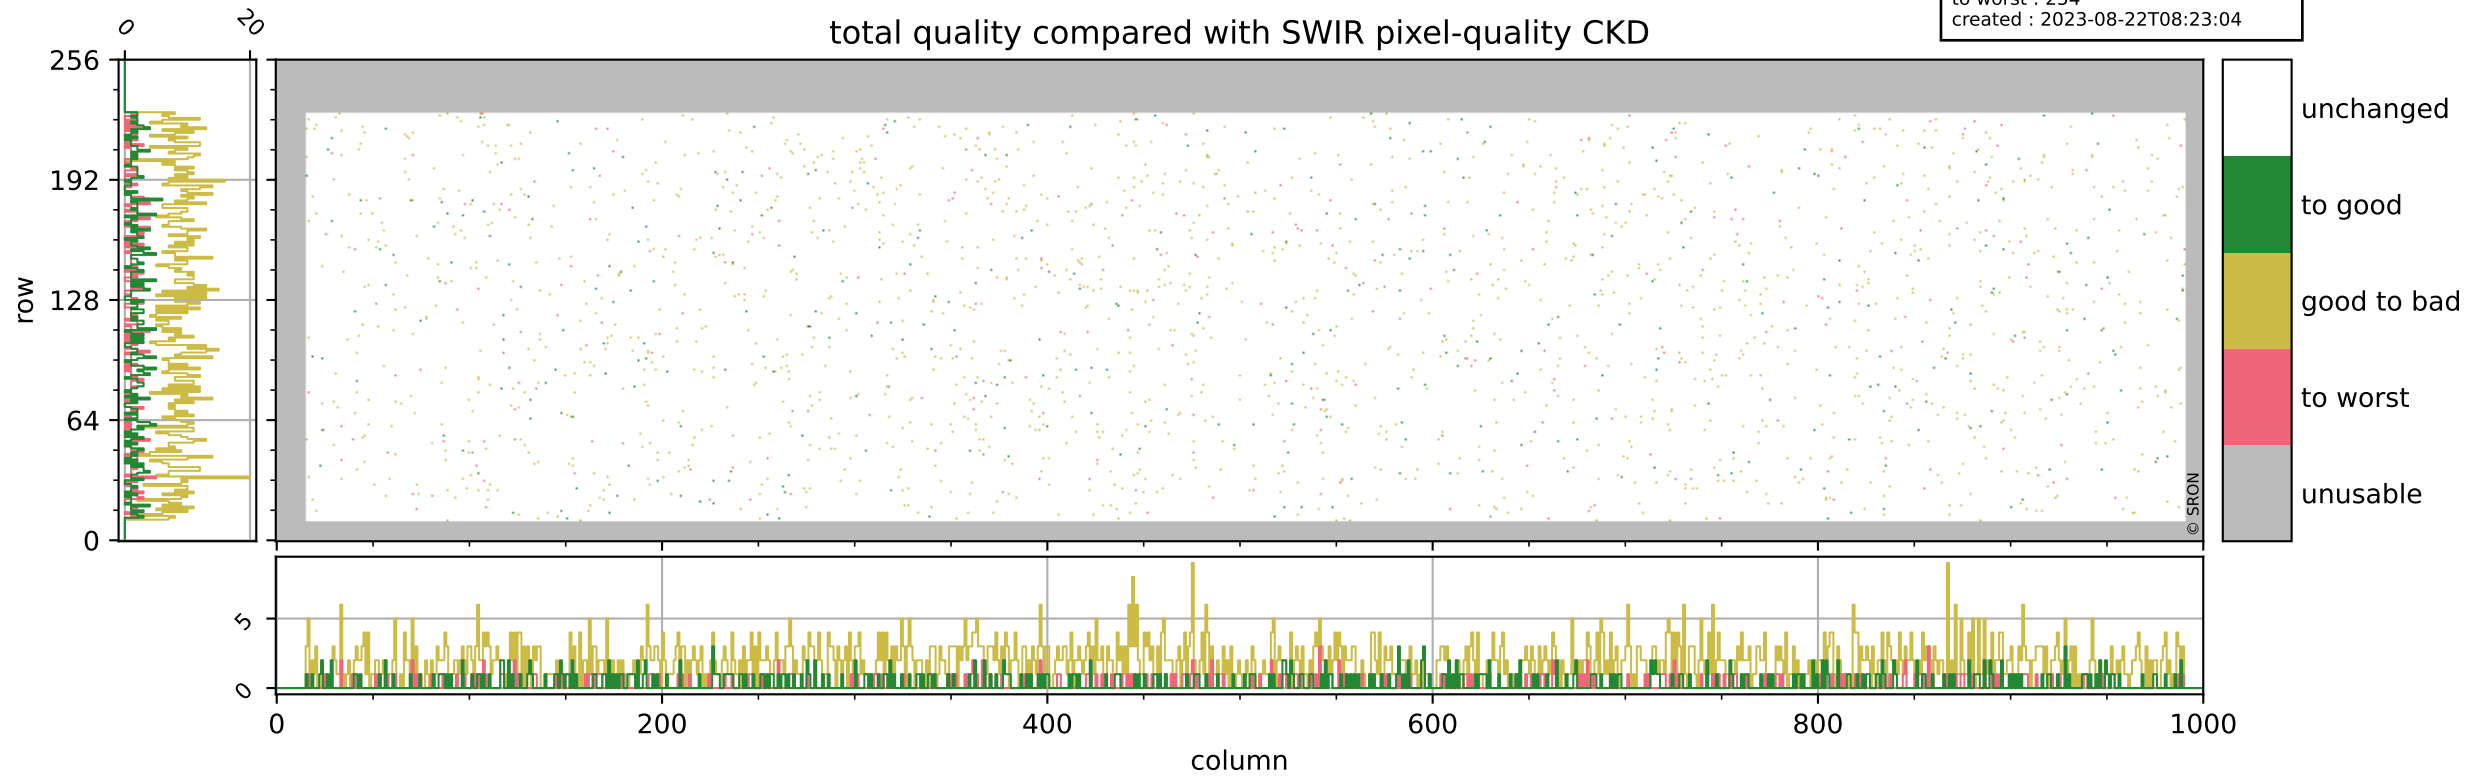

Tropomi SWIR pixel quality (official)

orbits : 18 in [19087, 19132]
coverage : 2021-06-19 / 2021-06-22
bad (quality < 0.8) : 298
worst (quality < 0.1) : 114
created : 2023-08-22T08:23:04

pixel-quality map (dark)

Tropomi SWIR pixel quality (official)

orbits : 18 in [19087, 19132]
coverage : 2021-06-19 / 2021-06-22
bad (quality < 0.8) : 3512
worst (quality < 0.1) : 381
created : 2023-08-22T08:23:04

pixel-quality map (noise average)

Tropomi SWIR pixel quality (official)

orbits : 18 in [19087, 19132]
coverage : 2021-06-19 / 2021-06-22
to good : 363
good to bad : 1631
to worst : 254
created : 2023-08-22T08:23:04

total quality compared with SWIR pixel-quality CKD

Tropomi SWIR pixel quality (official)

orbits : 18 in [19087, 19132]
coverage : 2021-06-19 / 2021-06-22
created : 2023-08-22T08:23:04

Histograms of pixel-quality

Tropomi SWIR pixel quality (official) ground-tracks of Sentinel-5P