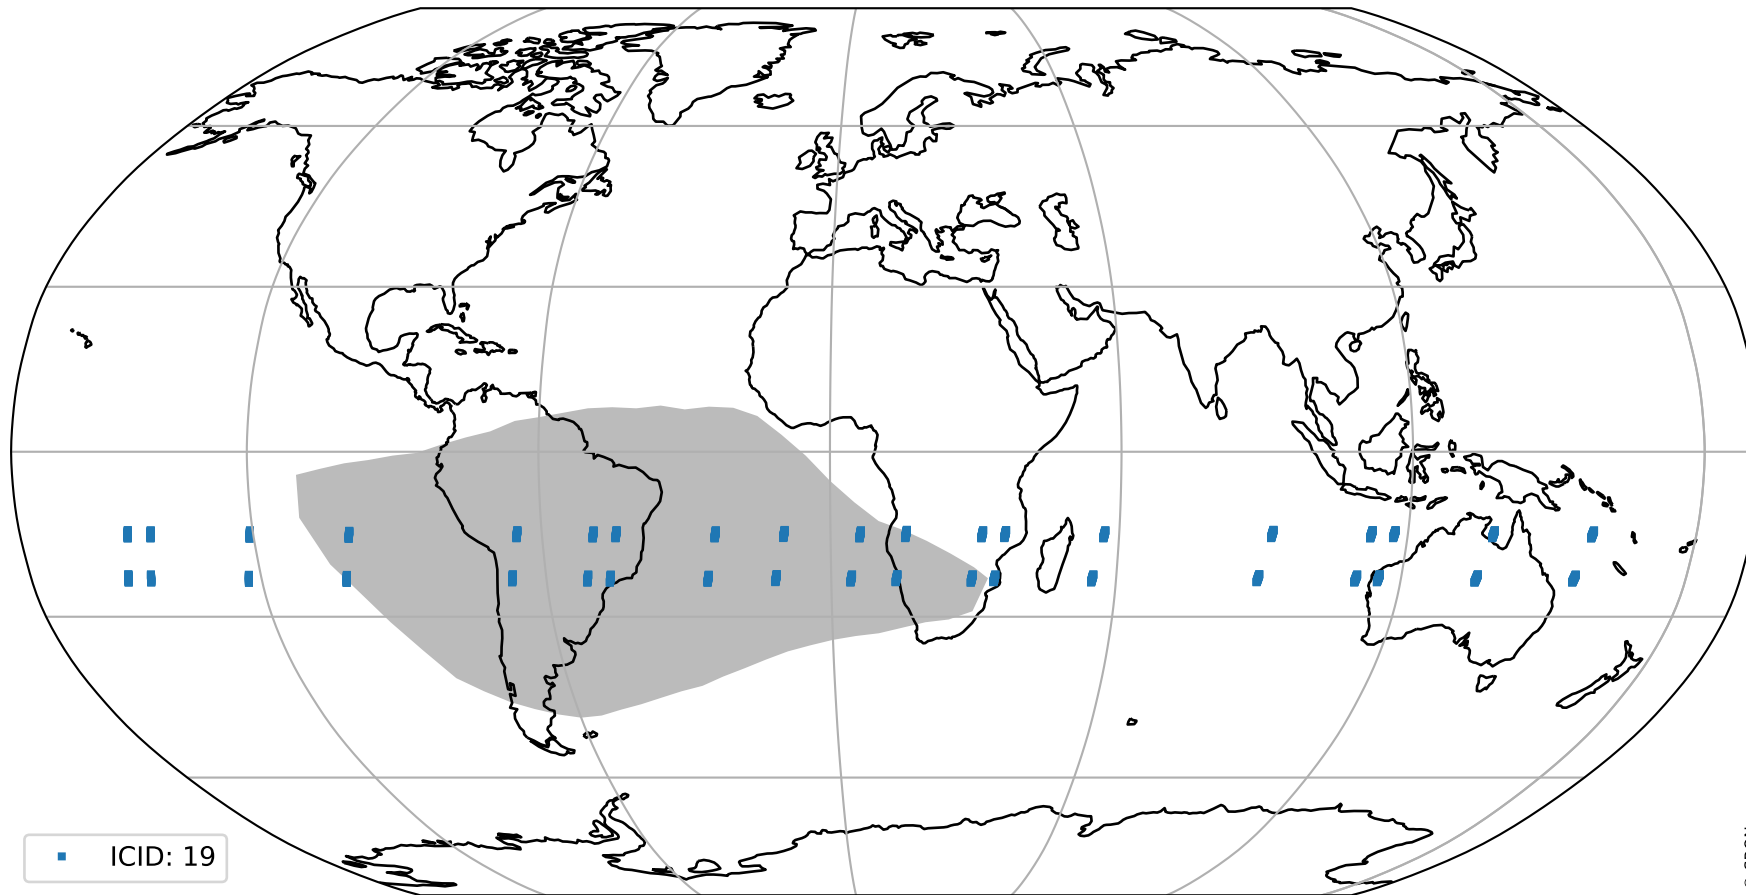

orbits : 19 in [19117, 19162]
coverage : 2021-06-22 / 2021-06-25
bad (quality < 0.8) : 3459
worst (quality < 0.1) : 371
created : 2023-08-22T08:23:09

Tropomi SWIR pixel quality (official)

orbits : 19 in [19117, 19162]
coverage : 2021-06-22 / 2021-06-25
to good : 378
good to bad : 1597
to worst : 247
created : 2023-08-22T08:23:09

total quality compared with SWIR pixel-quality CKD

Tropomi SWIR pixel quality (official)

orbits : 19 in [19117, 19162]
coverage : 2021-06-22 / 2021-06-25
created : 2023-08-22T08:23:09

Histograms of pixel-quality

Tropomi SWIR pixel quality (official) ground-tracks of Sentinel-5P

orbits : 19 in [19117, 19162]
coverage : 2021-06-22 / 2021-06-25
created : 2023-08-22T08:23:09

Tropomi SWIR pixel quality (official)

orbits : [2827, 19162]
coverage : 2018-04-30 / 2021-06-25
created : 2023-08-22T08:23:10