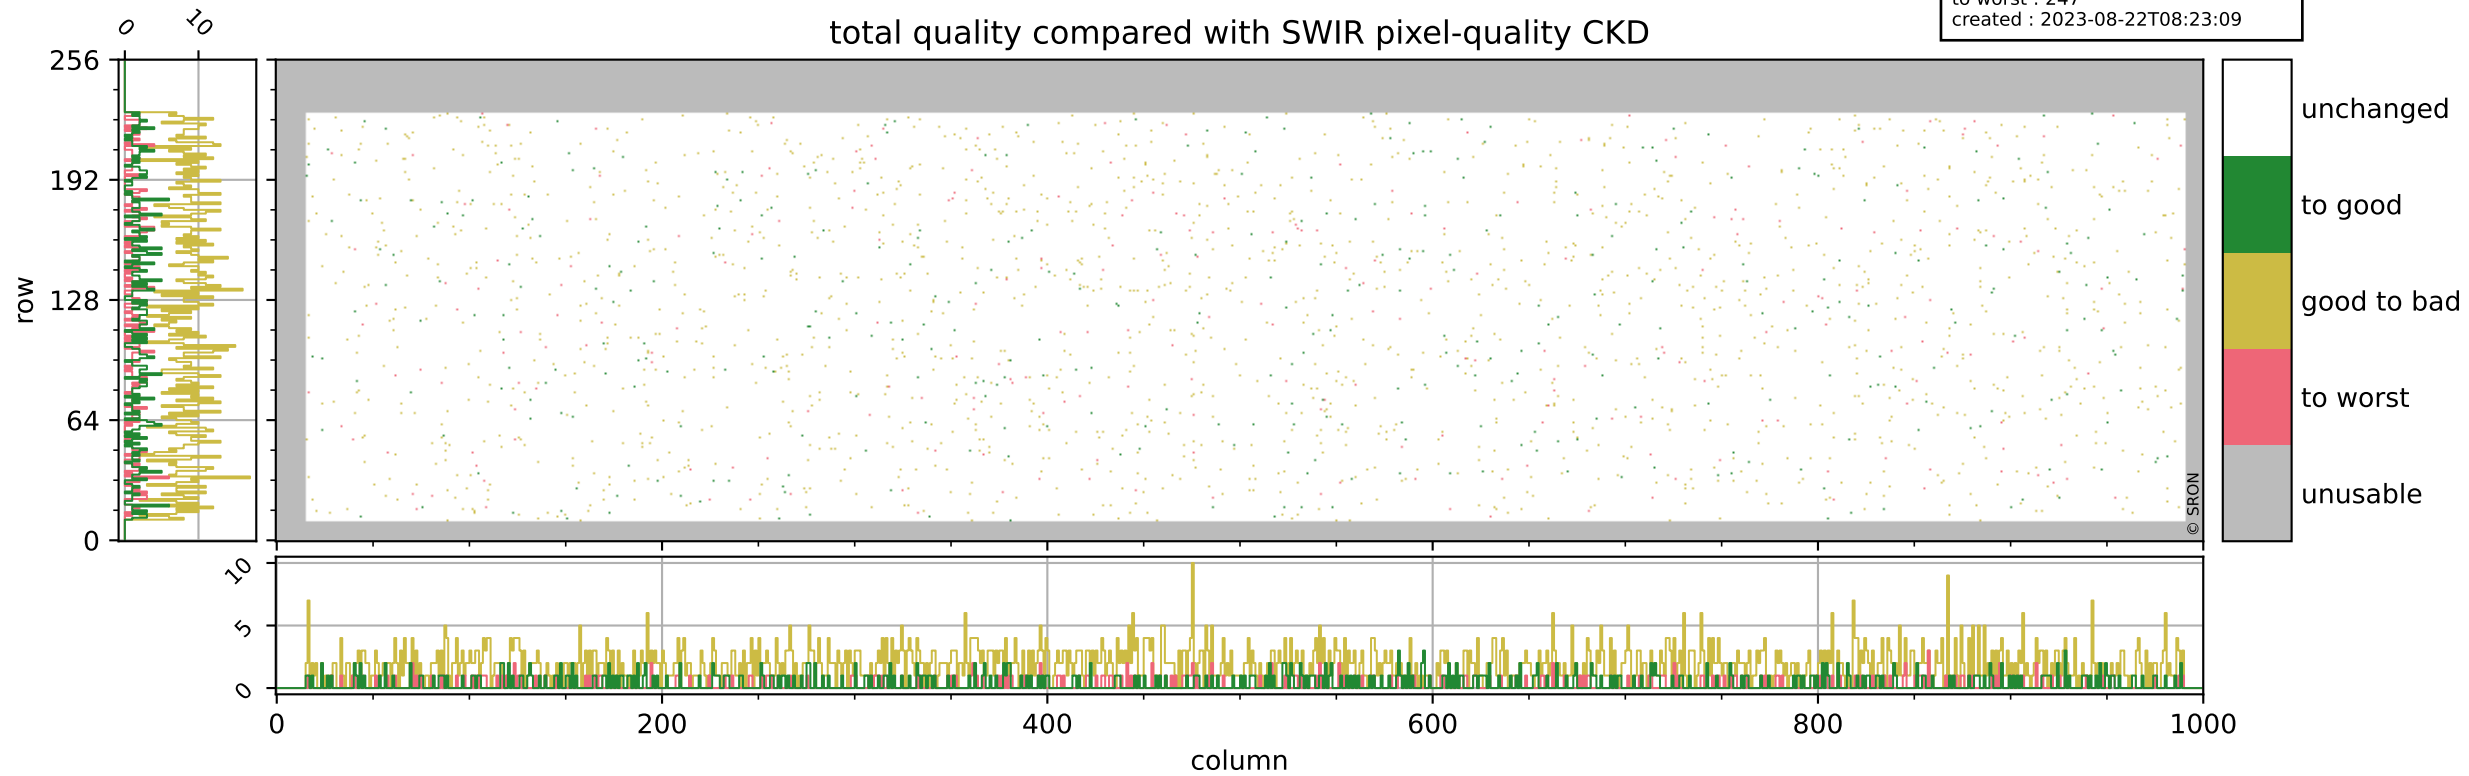

Tropomi SWIR pixel quality (official)

orbits : 19 in [19117, 19162]
coverage : 2021-06-22 / 2021-06-25
bad (quality < 0.8) : 296
worst (quality < 0.1) : 115
created : 2023-08-22T08:23:08

Tropomi SWIR pixel quality (official)

orbits : 19 in [19117, 19162]
coverage : 2021-06-22 / 2021-06-25
bad (quality < 0.8) : 3459
worst (quality < 0.1) : 371
created : 2023-08-22T08:23:09

Tropomi SWIR pixel quality (official)

orbits : 19 in [19117, 19162]
coverage : 2021-06-22 / 2021-06-25
to good : 378
good to bad : 1597
to worst : 247
created : 2023-08-22T08:23:09

total quality compared with SWIR pixel-quality CKD

Tropomi SWIR pixel quality (official)

orbits : 19 in [19117, 19162]
coverage : 2021-06-22 / 2021-06-25
created : 2023-08-22T08:23:09

Histograms of pixel-quality

Tropomi SWIR pixel quality (official) ground-tracks of Sentinel-5P

orbits : 19 in [19117, 19162]
coverage : 2021-06-22 / 2021-06-25
created : 2023-08-22T08:23:09

Tropomi SWIR pixel quality (official)

orbits : [2827, 19162]
coverage : 2018-04-30 / 2021-06-25
created : 2023-08-22T08:23:10