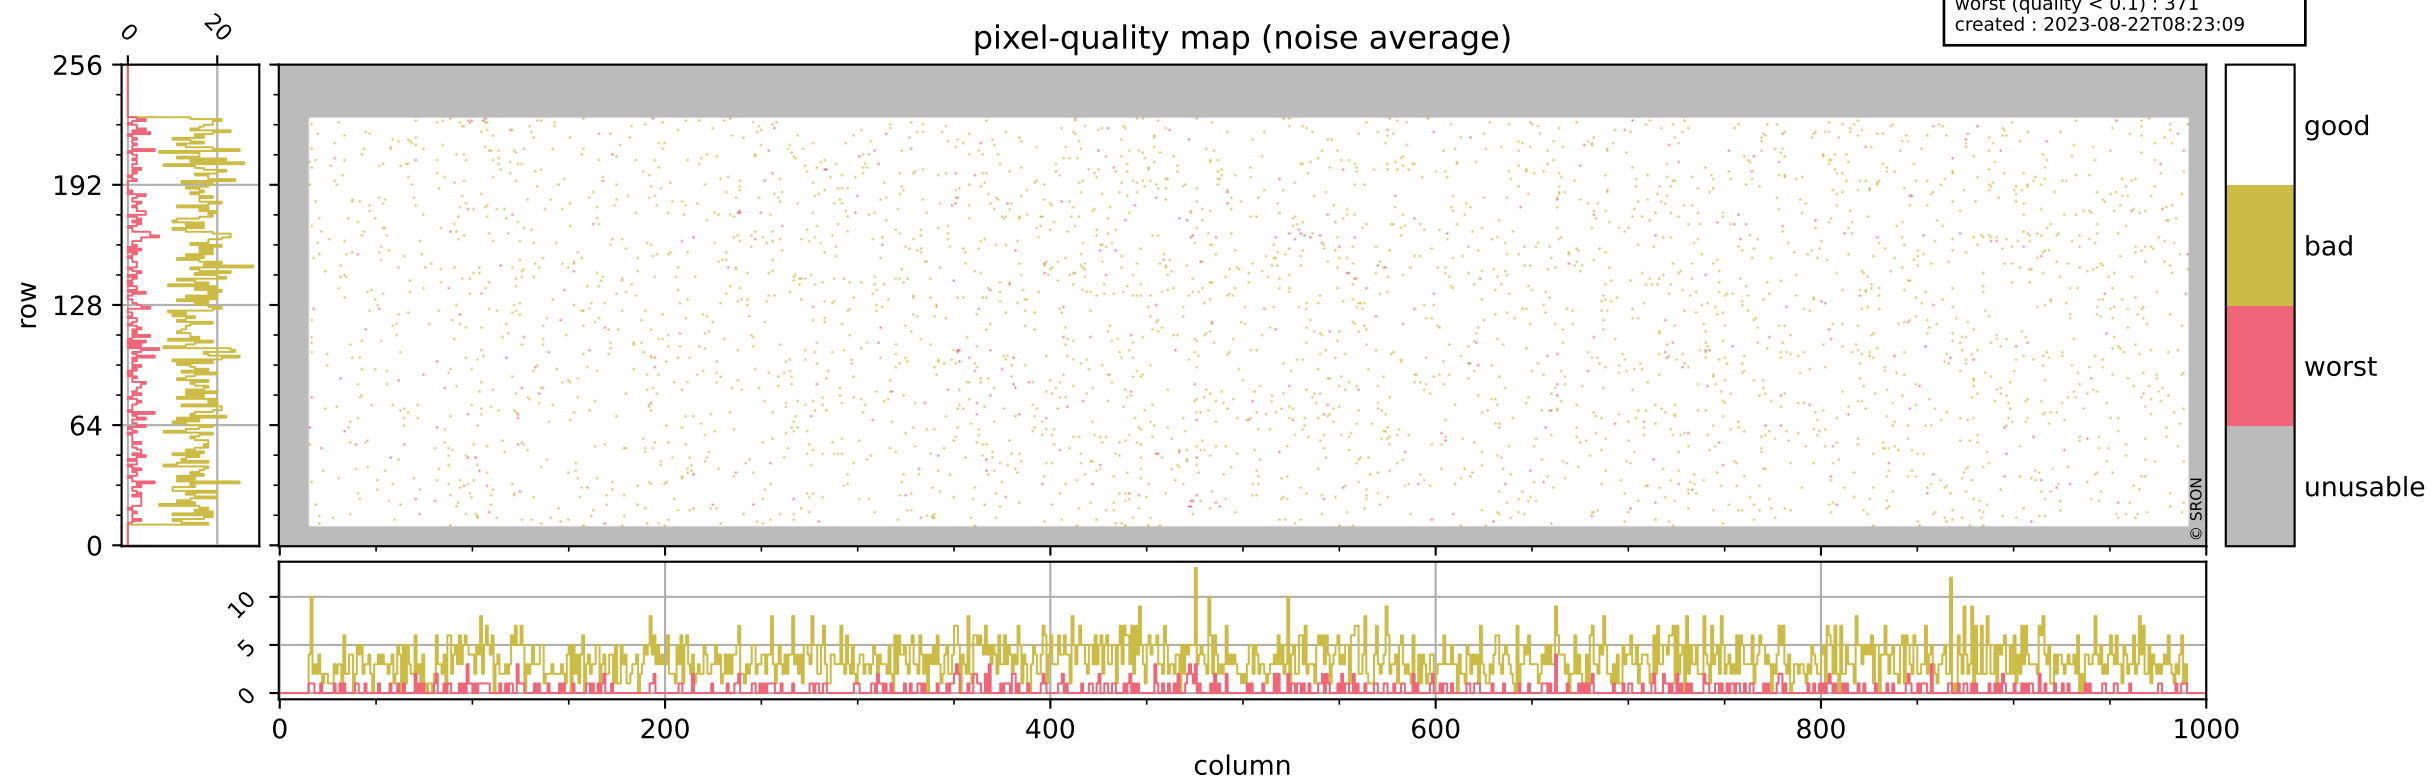

Tropomi SWIR pixel quality (official)

orbits : 19 in [19117, 19162]
coverage : 2021-06-22 / 2021-06-25
bad (quality < 0.8) : 3714
worst (quality < 0.1) : 454
created : 2023-08-22T08:23:08

pixel-quality map

Tropomi SWIR pixel quality (official)

orbits : 19 in [19117, 19162]
coverage : 2021-06-22 / 2021-06-25
bad (quality < 0.8) : 296
worst (quality < 0.1) : 115
created : 2023-08-22T08:23:08

Tropomi SWIR pixel quality (official)

orbits : 19 in [19117, 19162]
coverage : 2021-06-22 / 2021-06-25
bad (quality < 0.8) : 3459
worst (quality < 0.1) : 371
created : 2023-08-22T08:23:09

Tropomi SWIR pixel quality (official)

orbits : 19 in [19117, 19162]
coverage : 2021-06-22 / 2021-06-25
to good : 378
good to bad : 1597
to worst : 247
created : 2023-08-22T08:23:09

Tropomi SWIR pixel quality (official) ground-tracks of Sentinel-5P

orbits : 19 in [19117, 19162]
coverage : 2021-06-22 / 2021-06-25
created : 2023-08-22T08:23:09

Tropomi SWIR pixel quality (official)

orbits : [2827, 19162]
coverage : 2018-04-30 / 2021-06-25
created : 2023-08-22T08:23:10