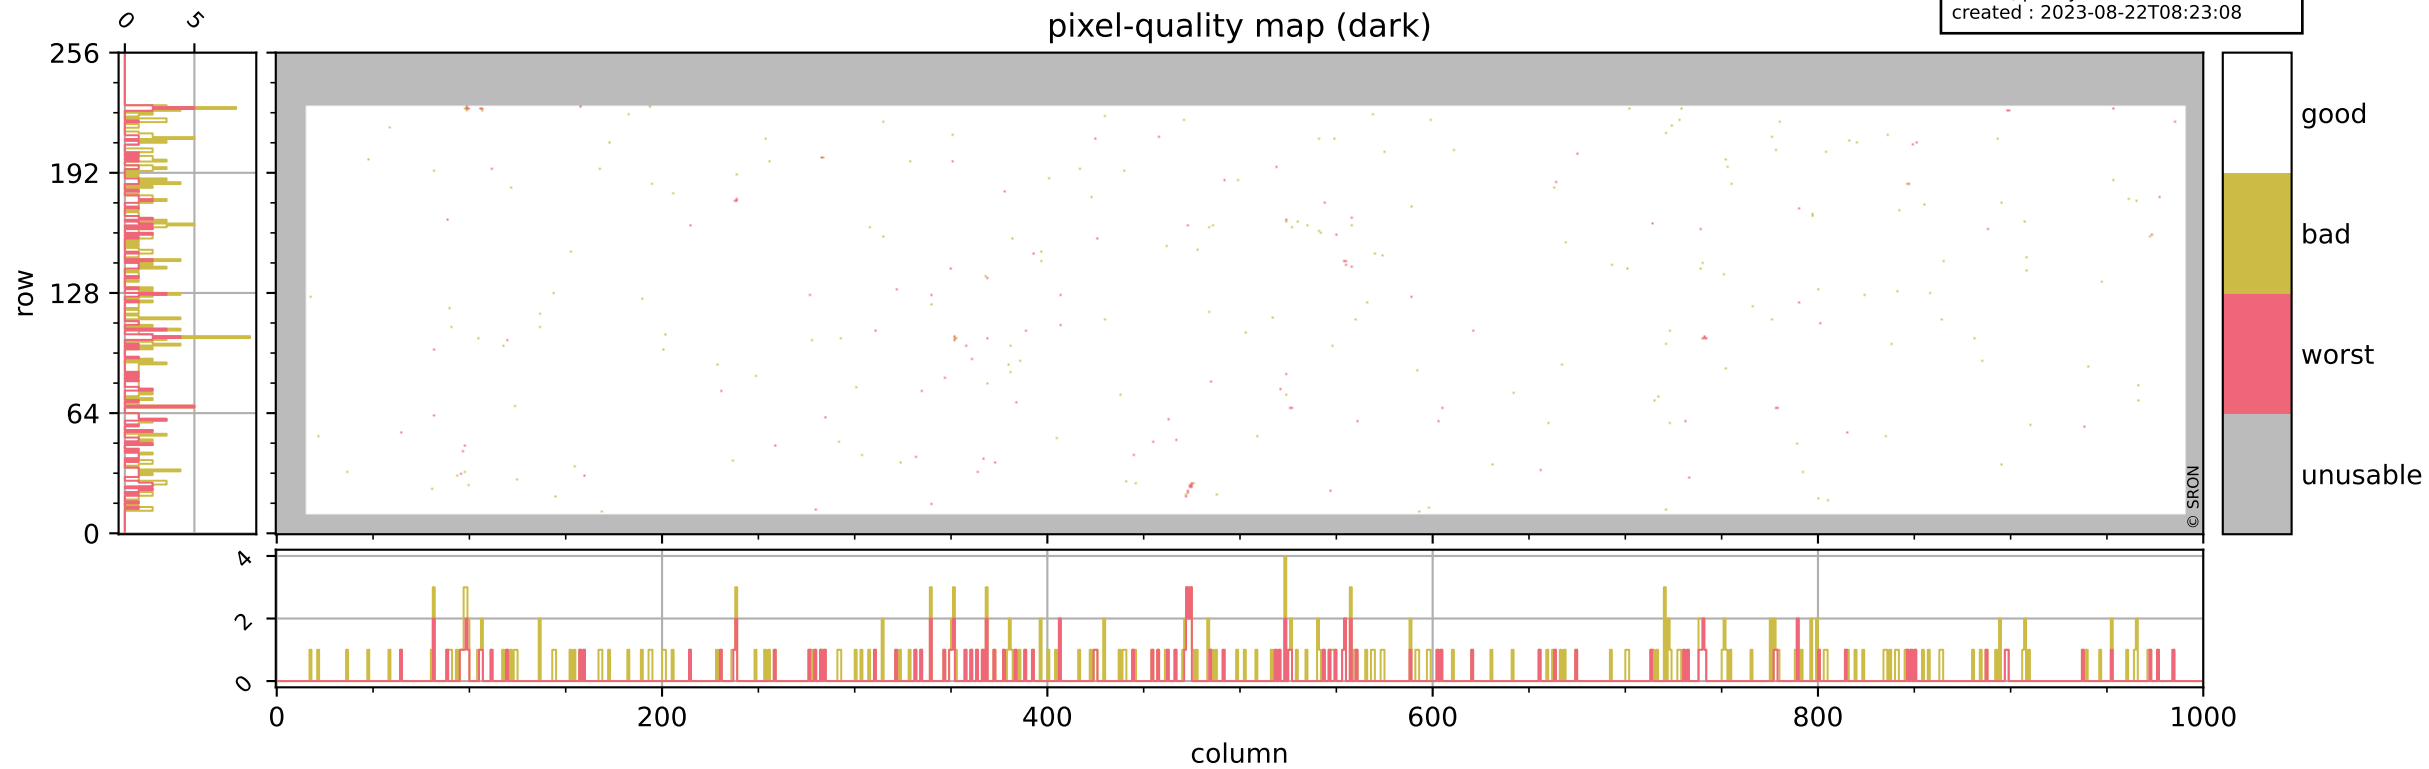

Tropomi SWIR pixel quality (official)

orbits : 19 in [19117, 19162]
coverage : 2021-06-22 / 2021-06-25
bad (quality < 0.8) : 3714
worst (quality < 0.1) : 454
created : 2023-08-22T08:23:08

pixel-quality map

Tropomi SWIR pixel quality (official)

orbits : 19 in [19117, 19162]
coverage : 2021-06-22 / 2021-06-25
bad (quality < 0.8) : 296
worst (quality < 0.1) : 115
created : 2023-08-22T08:23:08

Tropomi SWIR pixel quality (official)

orbits : 19 in [19117, 19162]
coverage : 2021-06-22 / 2021-06-25
bad (quality < 0.8) : 3459
worst (quality < 0.1) : 371
created : 2023-08-22T08:23:09

Tropomi SWIR pixel quality (official)

orbits : 19 in [19117, 19162]
coverage : 2021-06-22 / 2021-06-25
to good : 378
good to bad : 1597
to worst : 247
created : 2023-08-22T08:23:09

Tropomi SWIR pixel quality (official) ground-tracks of Sentinel-5P

orbits : 19 in [19117, 19162]
coverage : 2021-06-22 / 2021-06-25
created : 2023-08-22T08:23:09

Tropomi SWIR pixel quality (official)

orbits : [2827, 19162]
coverage : 2018-04-30 / 2021-06-25
created : 2023-08-22T08:23:10