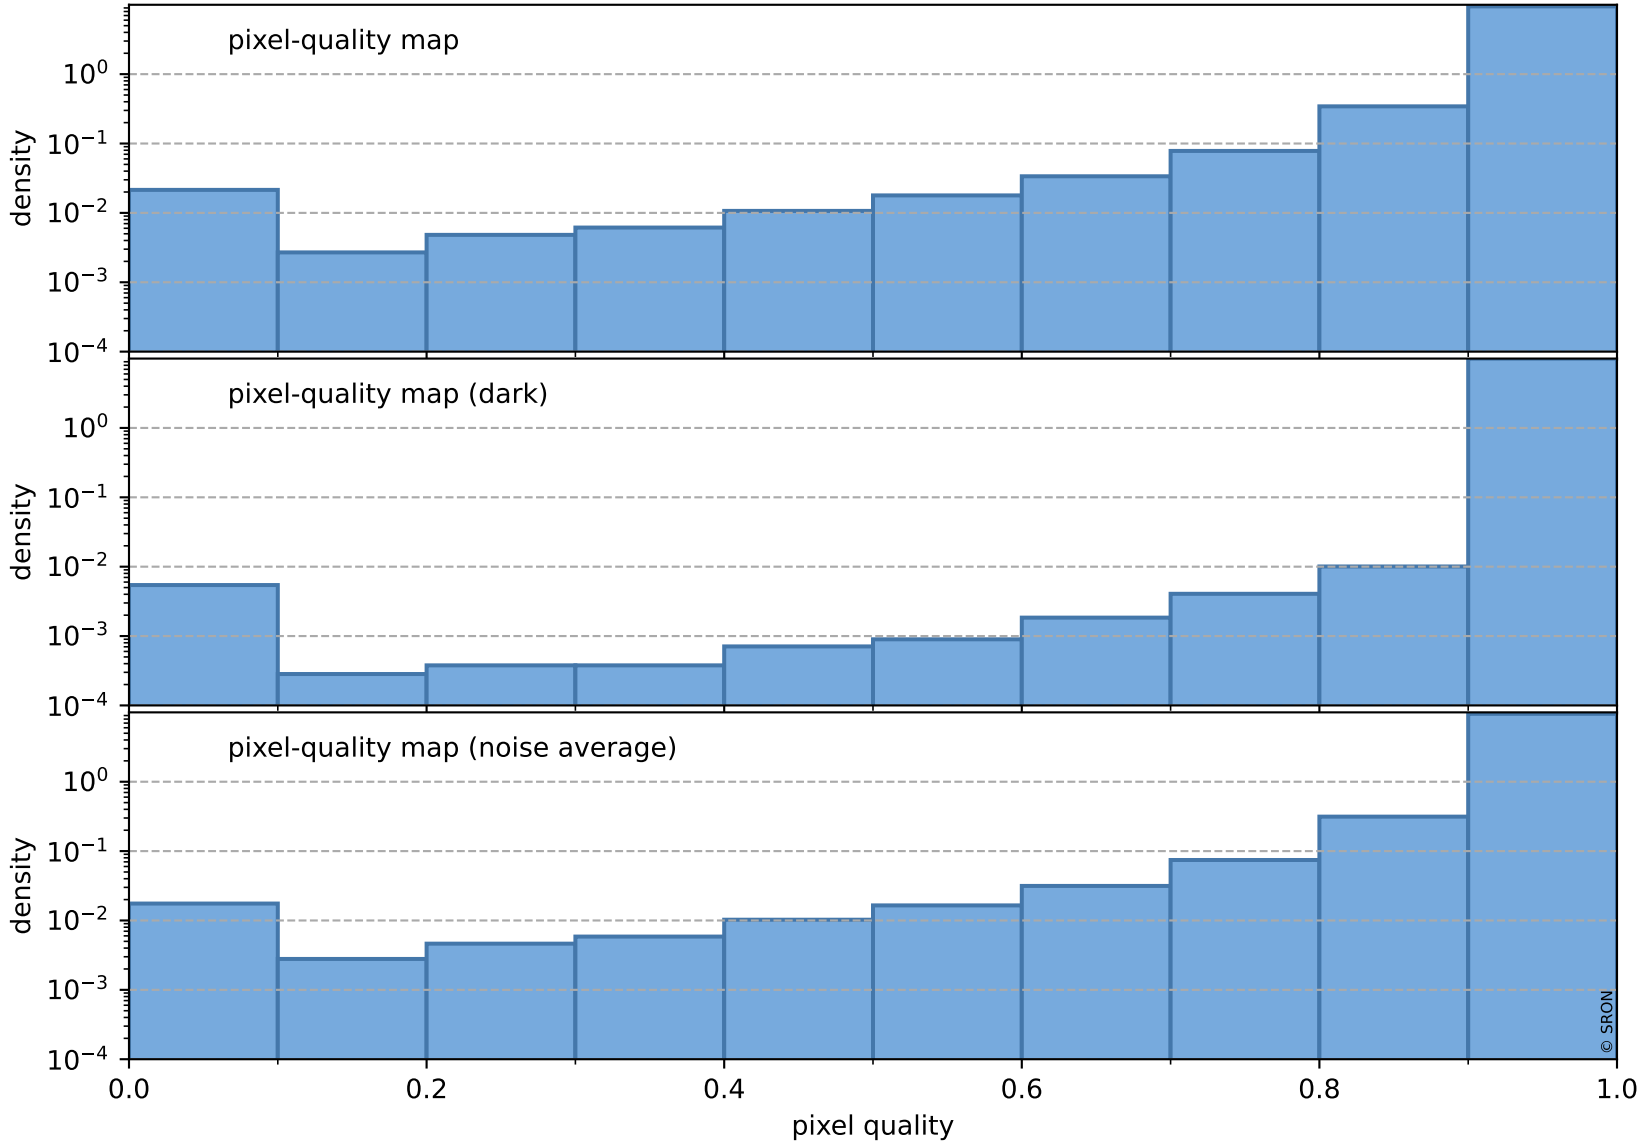

orbits : 19 in [19117, 19162]
coverage : 2021-06-22 / 2021-06-25
bad (quality < 0.8) : 3459
worst (quality < 0.1) : 371
created : 2023-08-22T08:23:09

Tropomi SWIR pixel quality (official)

orbits : 19 in [19117, 19162]
coverage : 2021-06-22 / 2021-06-25
to good : 378
good to bad : 1597
to worst : 247
created : 2023-08-22T08:23:09

total quality compared with SWIR pixel-quality CKD

Tropomi SWIR pixel quality (official)

orbits : 19 in [19117, 19162]
coverage : 2021-06-22 / 2021-06-25
created : 2023-08-22T08:23:09

Histograms of pixel-quality

Tropomi SWIR pixel quality (official) ground-tracks of Sentinel-5P

orbits : 19 in [19117, 19162]
coverage : 2021-06-22 / 2021-06-25
created : 2023-08-22T08:23:09

Tropomi SWIR pixel quality (official)

orbits : [2827, 19162]
coverage : 2018-04-30 / 2021-06-25
created : 2023-08-22T08:23:10