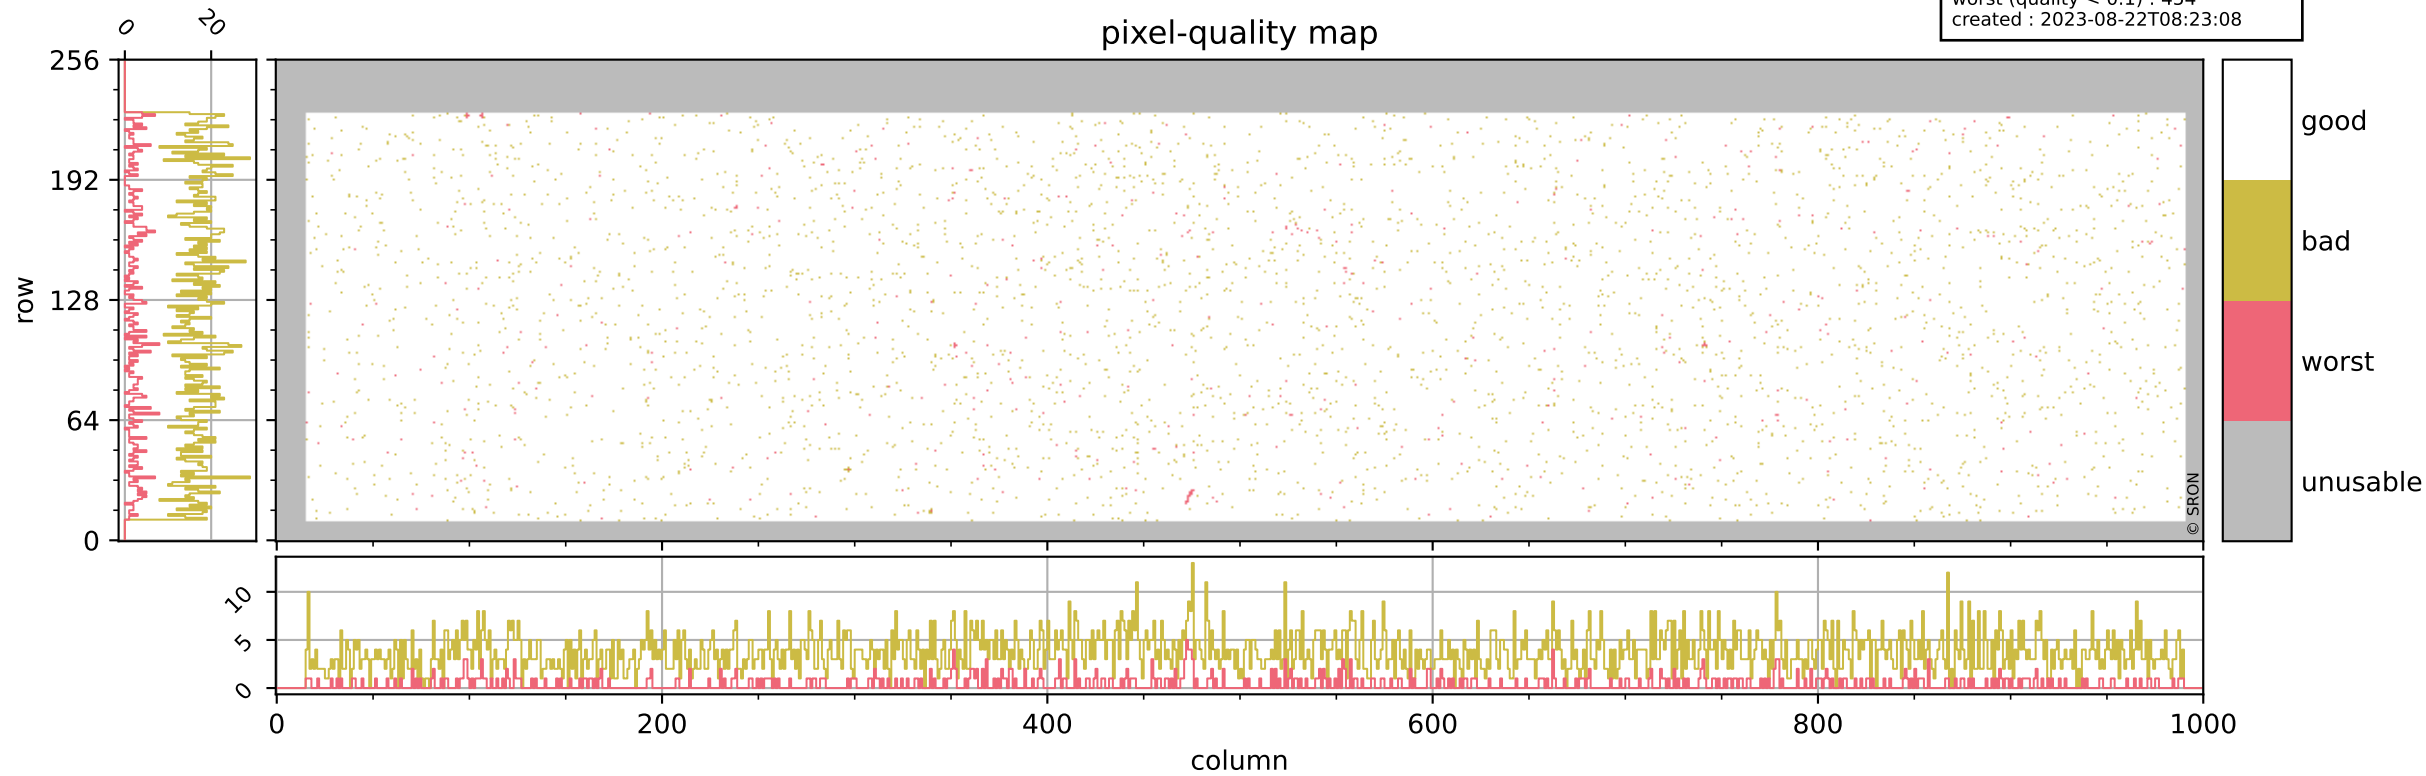

Tropomi SWIR pixel quality (official)

orbits : 19 in [19117, 19162]
coverage : 2021-06-22 / 2021-06-25
bad (quality < 0.8) : 3714
worst (quality < 0.1) : 454
created : 2023-08-22T08:23:08

pixel-quality map

Tropomi SWIR pixel quality (official)

orbits : 19 in [19117, 19162]
coverage : 2021-06-22 / 2021-06-25
bad (quality < 0.8) : 296
worst (quality < 0.1) : 115
created : 2023-08-22T08:23:08

Tropomi SWIR pixel quality (official)

orbits : 19 in [19117, 19162]
coverage : 2021-06-22 / 2021-06-25
bad (quality < 0.8) : 3459
worst (quality < 0.1) : 371
created : 2023-08-22T08:23:09

Tropomi SWIR pixel quality (official)

orbits : 19 in [19117, 19162]
coverage : 2021-06-22 / 2021-06-25
to good : 378
good to bad : 1597
to worst : 247
created : 2023-08-22T08:23:09

Tropomi SWIR pixel quality (official) ground-tracks of Sentinel-5P

orbits : 19 in [19117, 19162]
coverage : 2021-06-22 / 2021-06-25
created : 2023-08-22T08:23:09

Tropomi SWIR pixel quality (official)

orbits : [2827, 19162]
coverage : 2018-04-30 / 2021-06-25
created : 2023-08-22T08:23:10