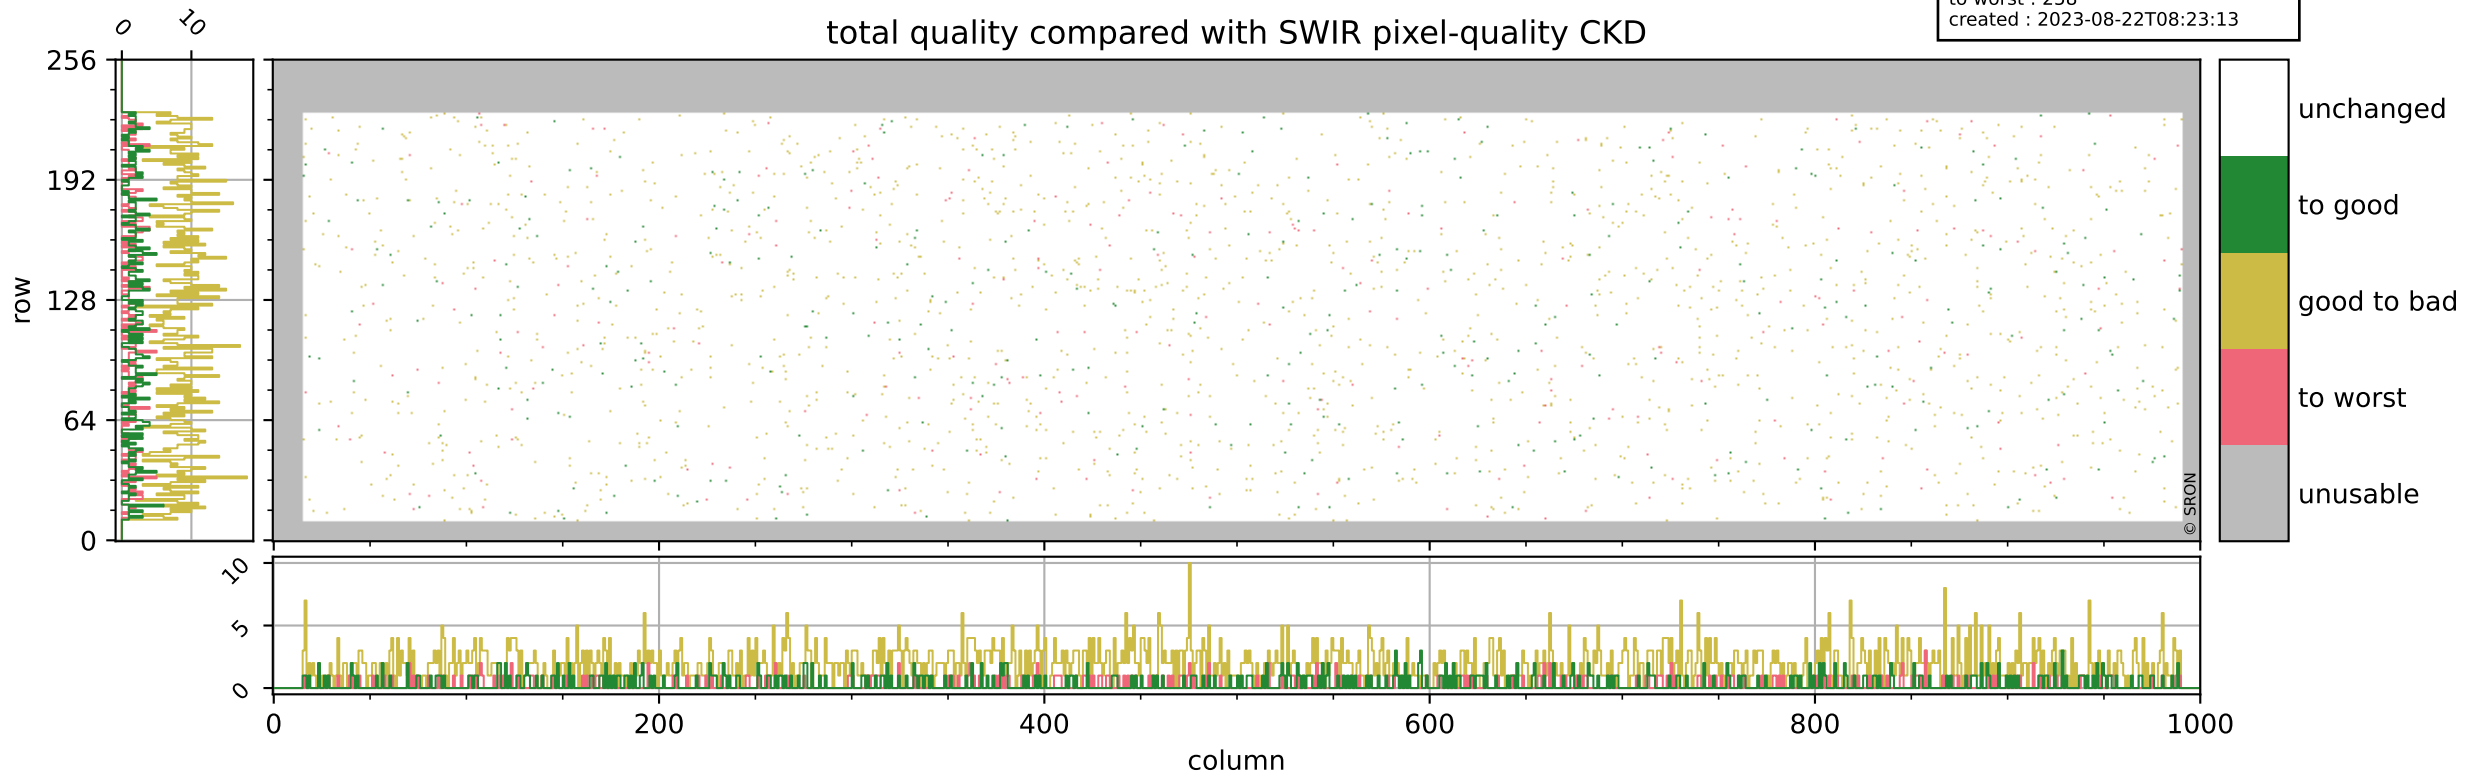

Tropomi SWIR pixel quality (official)

orbits : 19 in [19147, 19192]
coverage : 2021-06-24 / 2021-06-27
bad (quality < 0.8) : 3485
worst (quality < 0.1) : 386
created : 2023-08-22T08:23:13

pixel-quality map (noise average)

Tropomi SWIR pixel quality (official)

orbits : 19 in [19147, 19192]
coverage : 2021-06-24 / 2021-06-27
to good : 367
good to bad : 1610
to worst : 258
created : 2023-08-22T08:23:13

total quality compared with SWIR pixel-quality CKD

Tropomi SWIR pixel quality (official)

orbits : 19 in [19147, 19192]
coverage : 2021-06-24 / 2021-06-27
created : 2023-08-22T08:23:14

Histograms of pixel-quality

Tropomi SWIR pixel quality (official) ground-tracks of Sentinel-5P

orbits : 19 in [19147, 19192]
coverage : 2021-06-24 / 2021-06-27
created : 2023-08-22T08:23:14

Tropomi SWIR pixel quality (official)

orbits : [2827, 19192]
coverage : 2018-04-30 / 2021-06-27
created : 2023-08-22T08:23:14