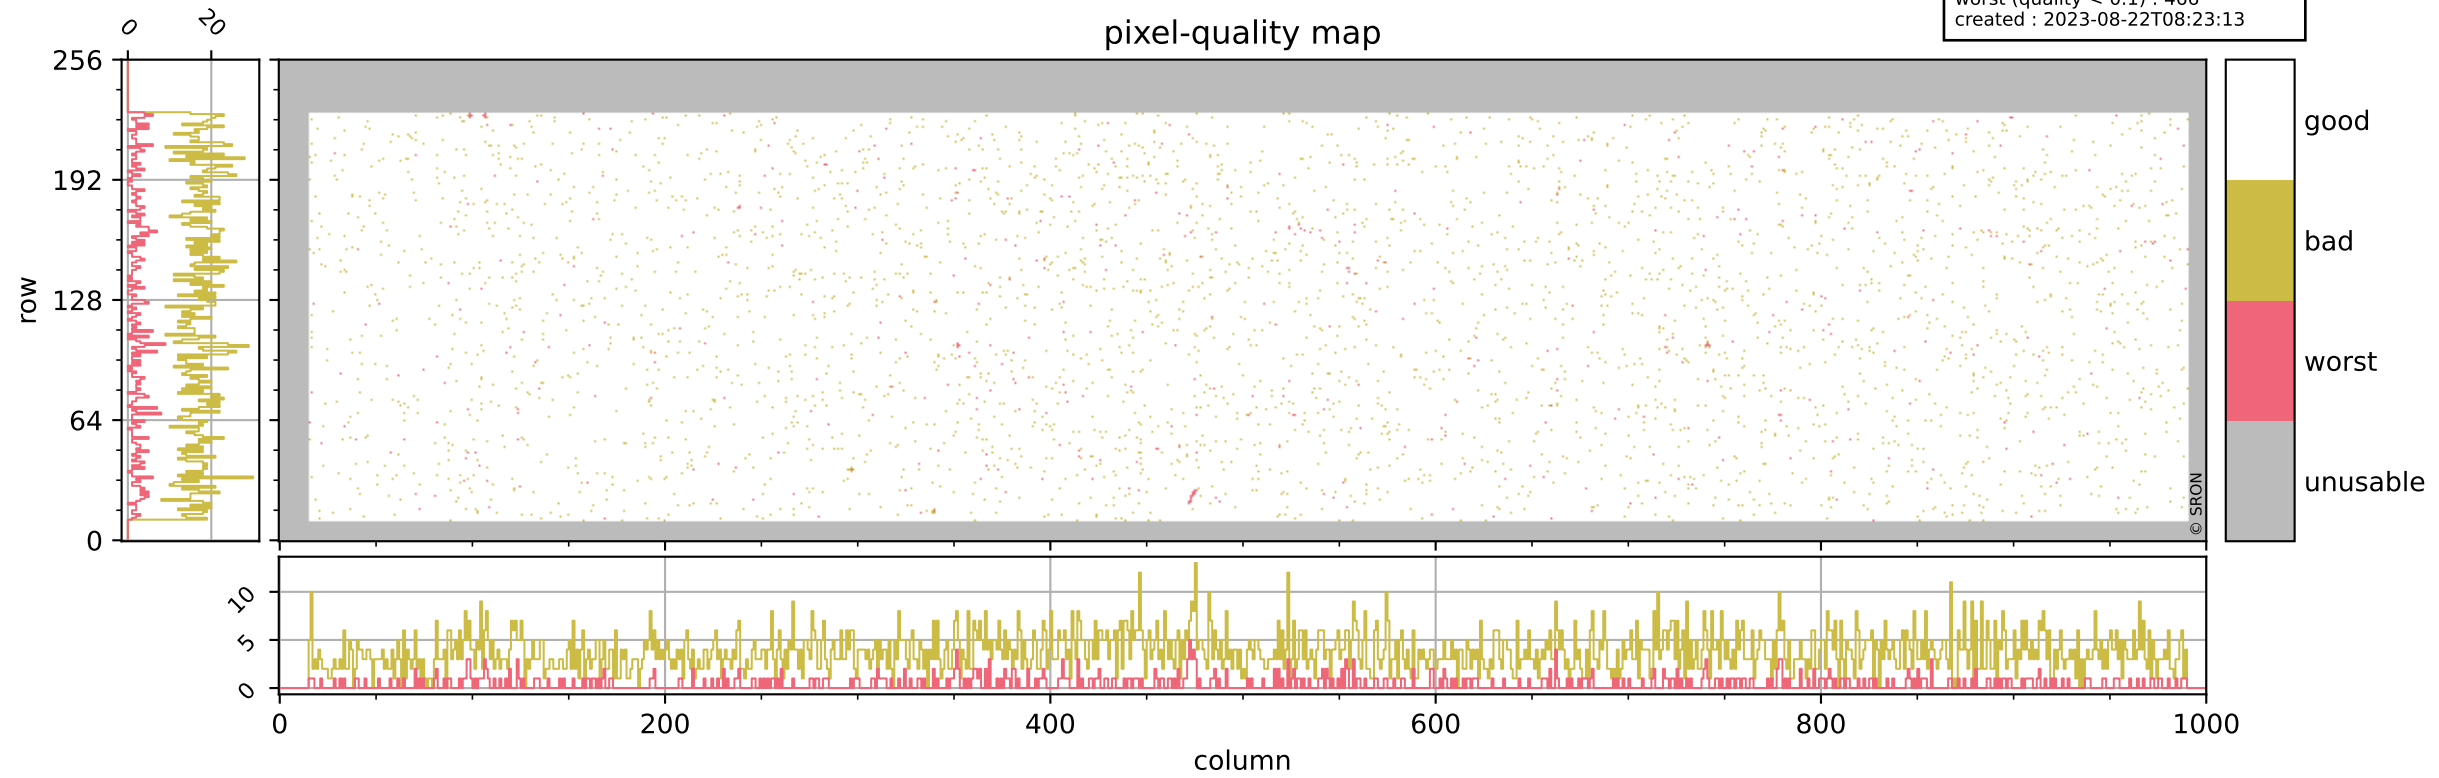

Tropomi SWIR pixel quality (official)

orbits : 19 in [19147, 19192]
coverage : 2021-06-24 / 2021-06-27
bad (quality < 0.8) : 3749
worst (quality < 0.1) : 466
created : 2023-08-22T08:23:13

pixel-quality map

Tropomi SWIR pixel quality (official)

orbits : 19 in [19147, 19192]
coverage : 2021-06-24 / 2021-06-27
bad (quality < 0.8) : 299
worst (quality < 0.1) : 113
created : 2023-08-22T08:23:13

pixel-quality map (dark)

Tropomi SWIR pixel quality (official)

orbits : 19 in [19147, 19192]
coverage : 2021-06-24 / 2021-06-27
bad (quality < 0.8) : 3485
worst (quality < 0.1) : 386
created : 2023-08-22T08:23:13

pixel-quality map (noise average)

Tropomi SWIR pixel quality (official)

orbits : 19 in [19147, 19192]
coverage : 2021-06-24 / 2021-06-27
created : 2023-08-22T08:23:14

Histograms of pixel-quality

Tropomi SWIR pixel quality (official) ground-tracks of Sentinel-5P