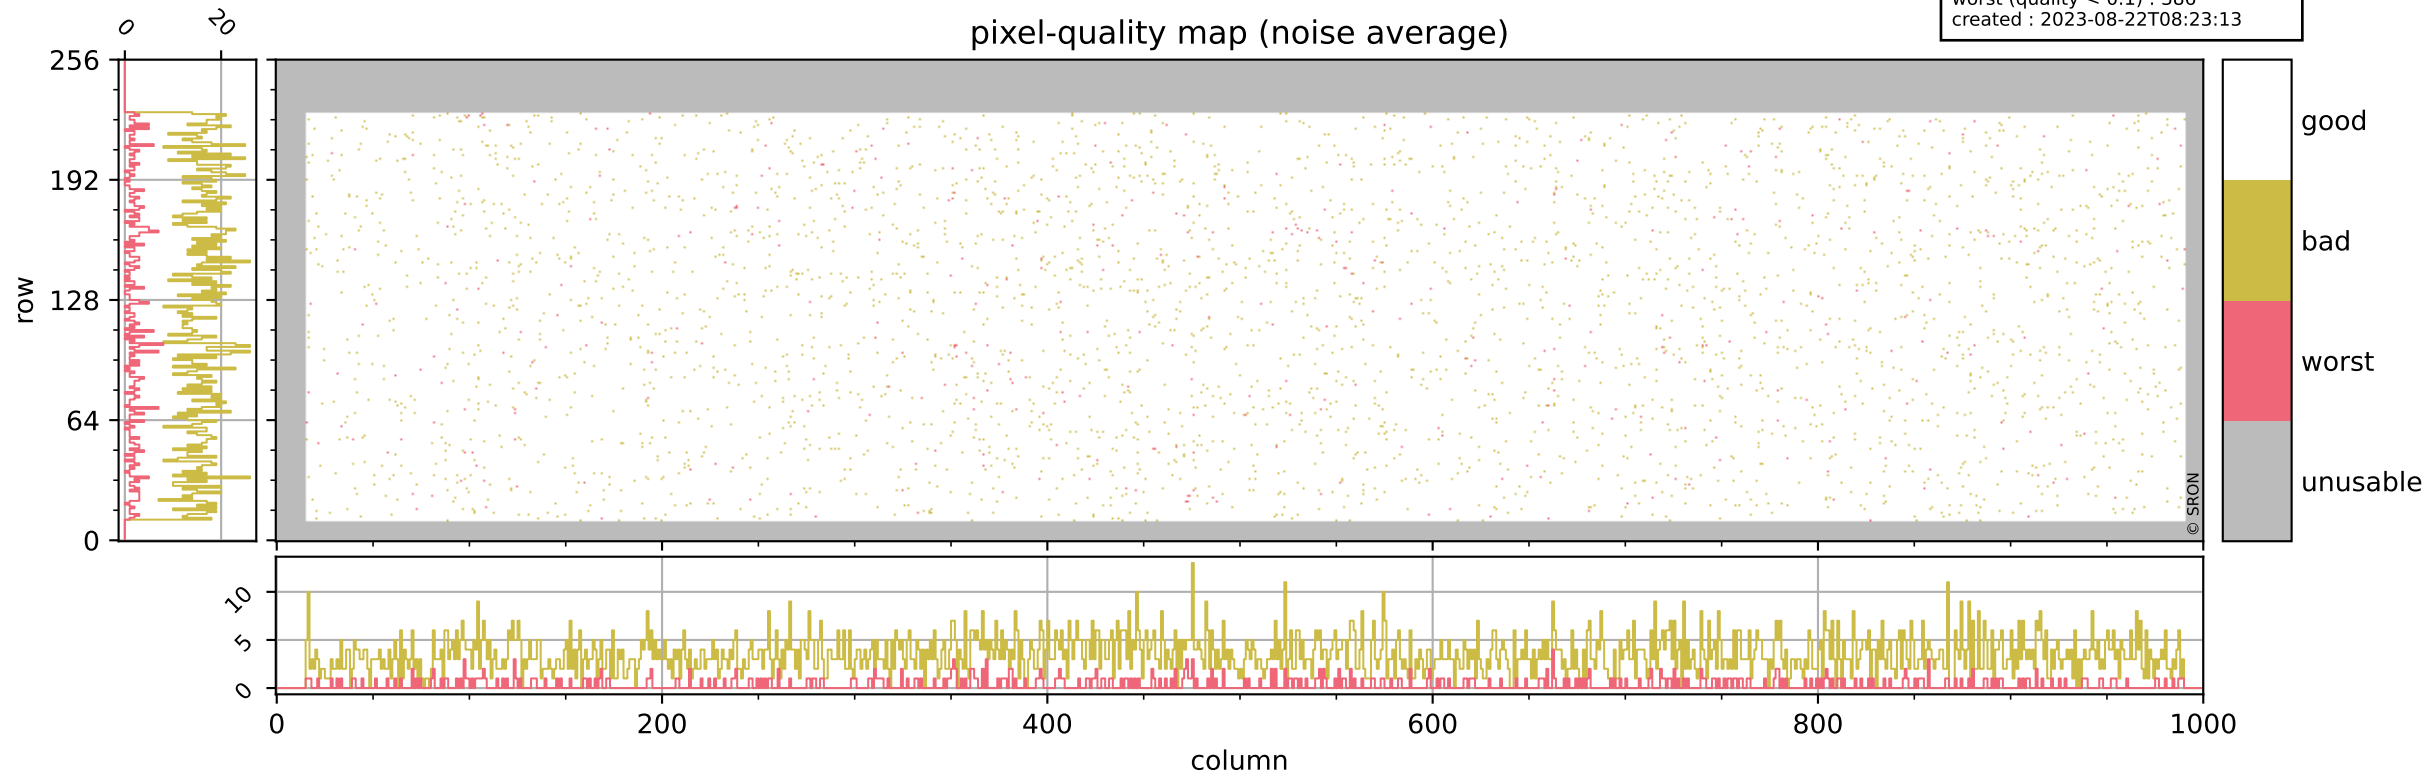

Tropomi SWIR pixel quality (official)

orbits : 19 in [19147, 19192]
coverage : 2021-06-24 / 2021-06-27
bad (quality < 0.8) : 299
worst (quality < 0.1) : 113
created : 2023-08-22T08:23:13

pixel-quality map (dark)

Tropomi SWIR pixel quality (official)

orbits : 19 in [19147, 19192]
coverage : 2021-06-24 / 2021-06-27
bad (quality < 0.8) : 3485
worst (quality < 0.1) : 386
created : 2023-08-22T08:23:13

pixel-quality map (noise average)

Tropomi SWIR pixel quality (official)

orbits : 19 in [19147, 19192]
coverage : 2021-06-24 / 2021-06-27
to good : 367
good to bad : 1610
to worst : 258
created : 2023-08-22T08:23:13

total quality compared with SWIR pixel-quality CKD

Tropomi SWIR pixel quality (official)

orbits : 19 in [19147, 19192]
coverage : 2021-06-24 / 2021-06-27
created : 2023-08-22T08:23:14

Histograms of pixel-quality

Tropomi SWIR pixel quality (official) ground-tracks of Sentinel-5P