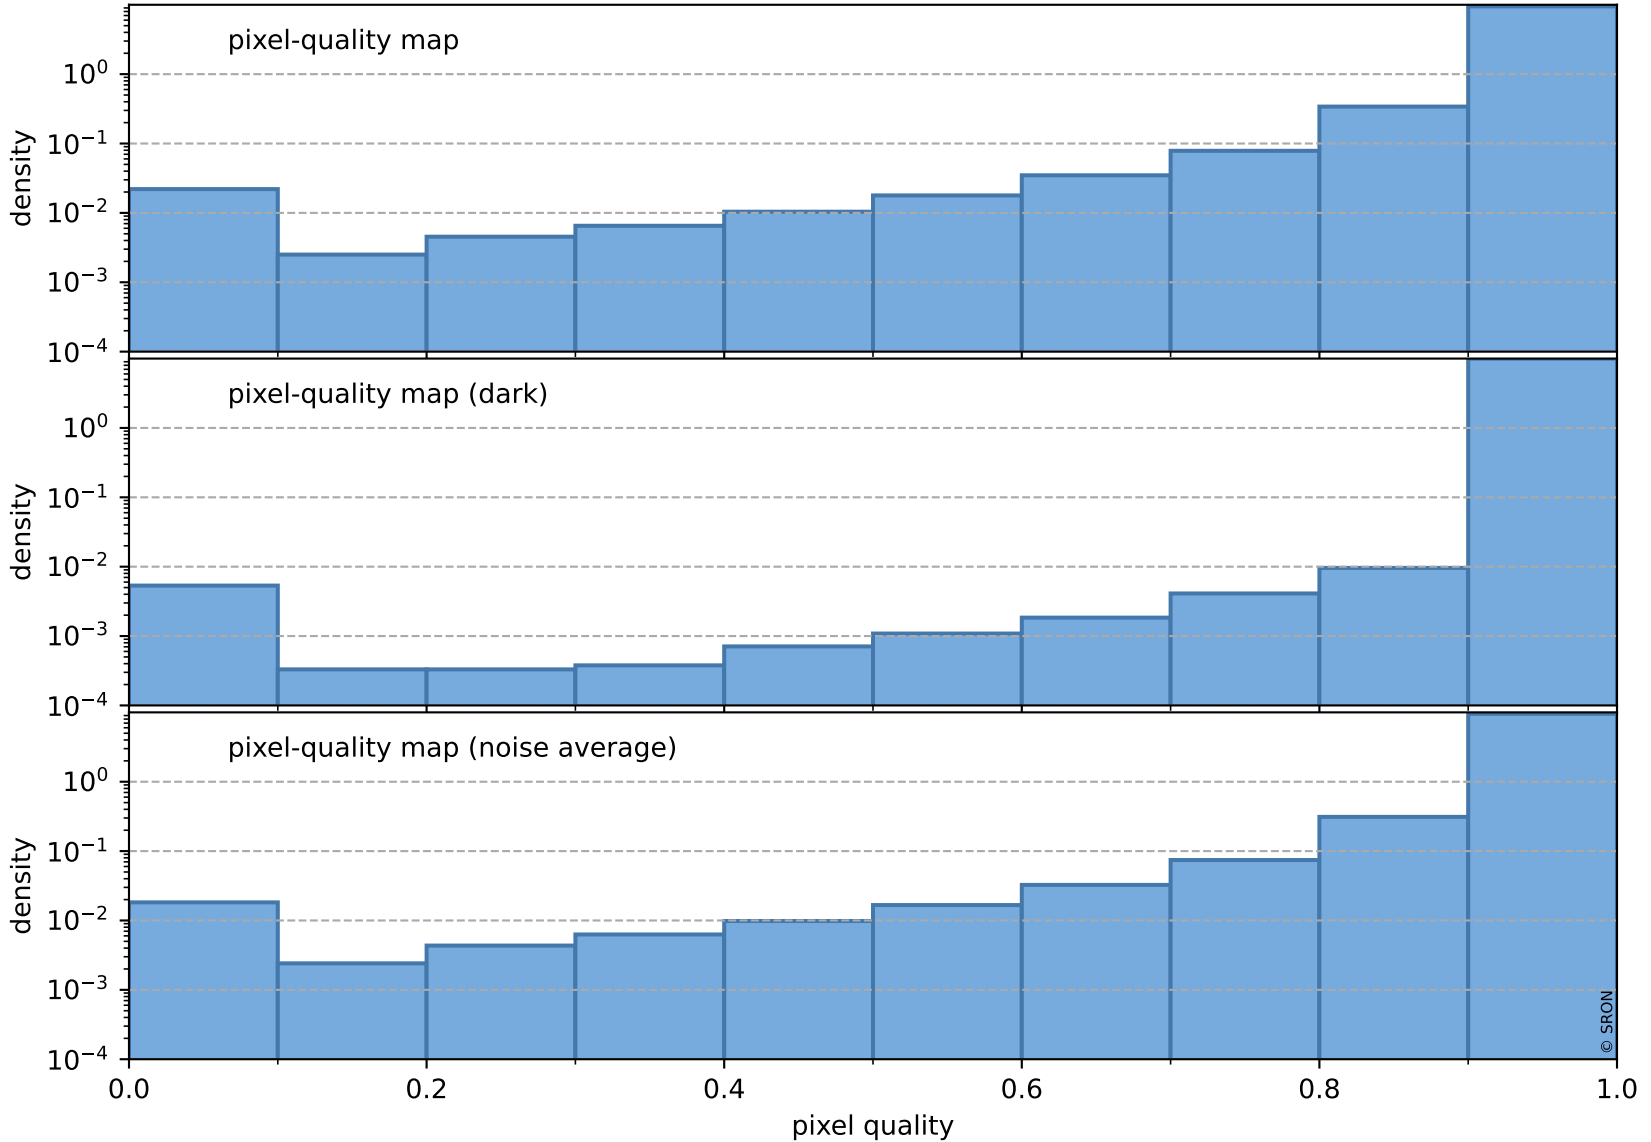

Tropomi SWIR pixel quality (official)

orbits : 19 in [19147, 19192]
coverage : 2021-06-24 / 2021-06-27
to good : 367
good to bad : 1610
to worst : 258
created : 2023-08-22T08:23:13

total quality compared with SWIR pixel-quality CKD

Tropomi SWIR pixel quality (official)

orbits : 19 in [19147, 19192]
coverage : 2021-06-24 / 2021-06-27
created : 2023-08-22T08:23:14

Histograms of pixel-quality

Tropomi SWIR pixel quality (official) ground-tracks of Sentinel-5P

orbits : 19 in [19147, 19192]
coverage : 2021-06-24 / 2021-06-27
created : 2023-08-22T08:23:14

Tropomi SWIR pixel quality (official)

orbits : [2827, 19192]
coverage : 2018-04-30 / 2021-06-27
created : 2023-08-22T08:23:14