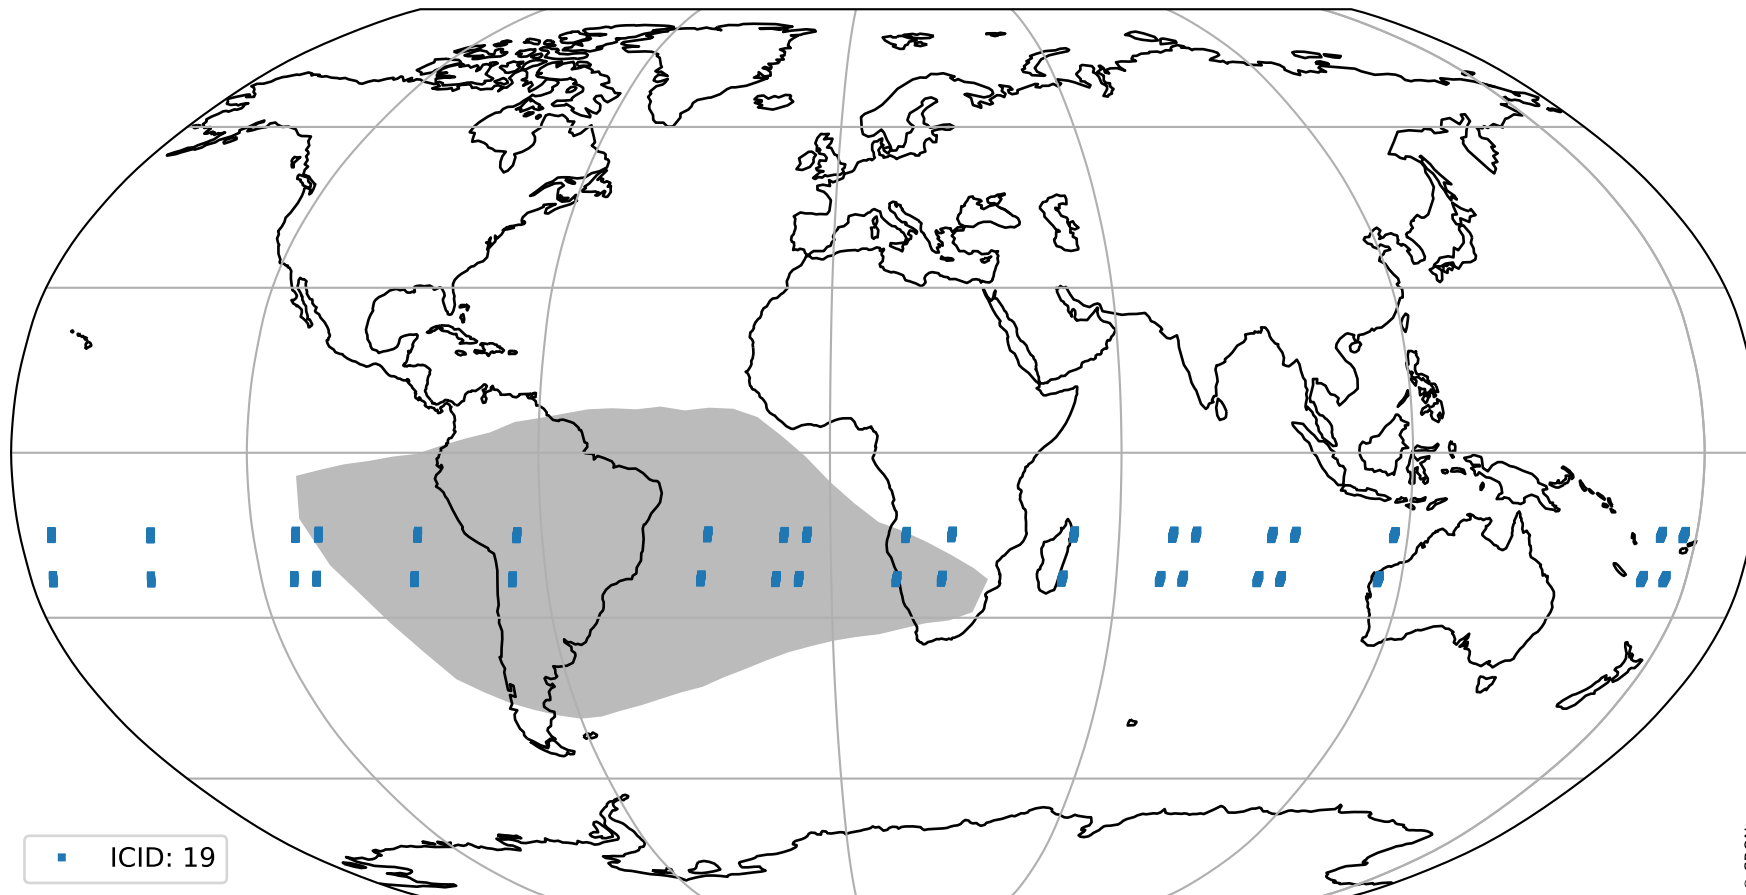

Tropomi SWIR pixel quality (official)

orbits : 19 in [19147, 19192]
coverage : 2021-06-24 / 2021-06-27
to good : 367
good to bad : 1610
to worst : 258
created : 2023-08-22T08:23:13

total quality compared with SWIR pixel-quality CKD

Tropomi SWIR pixel quality (official)

orbits : 19 in [19147, 19192]
coverage : 2021-06-24 / 2021-06-27
created : 2023-08-22T08:23:14

Histograms of pixel-quality

Tropomi SWIR pixel quality (official) ground-tracks of Sentinel-5P

orbits : 19 in [19147, 19192]
coverage : 2021-06-24 / 2021-06-27
created : 2023-08-22T08:23:14

Tropomi SWIR pixel quality (official)

orbits : [2827, 19192]
coverage : 2018-04-30 / 2021-06-27
created : 2023-08-22T08:23:14