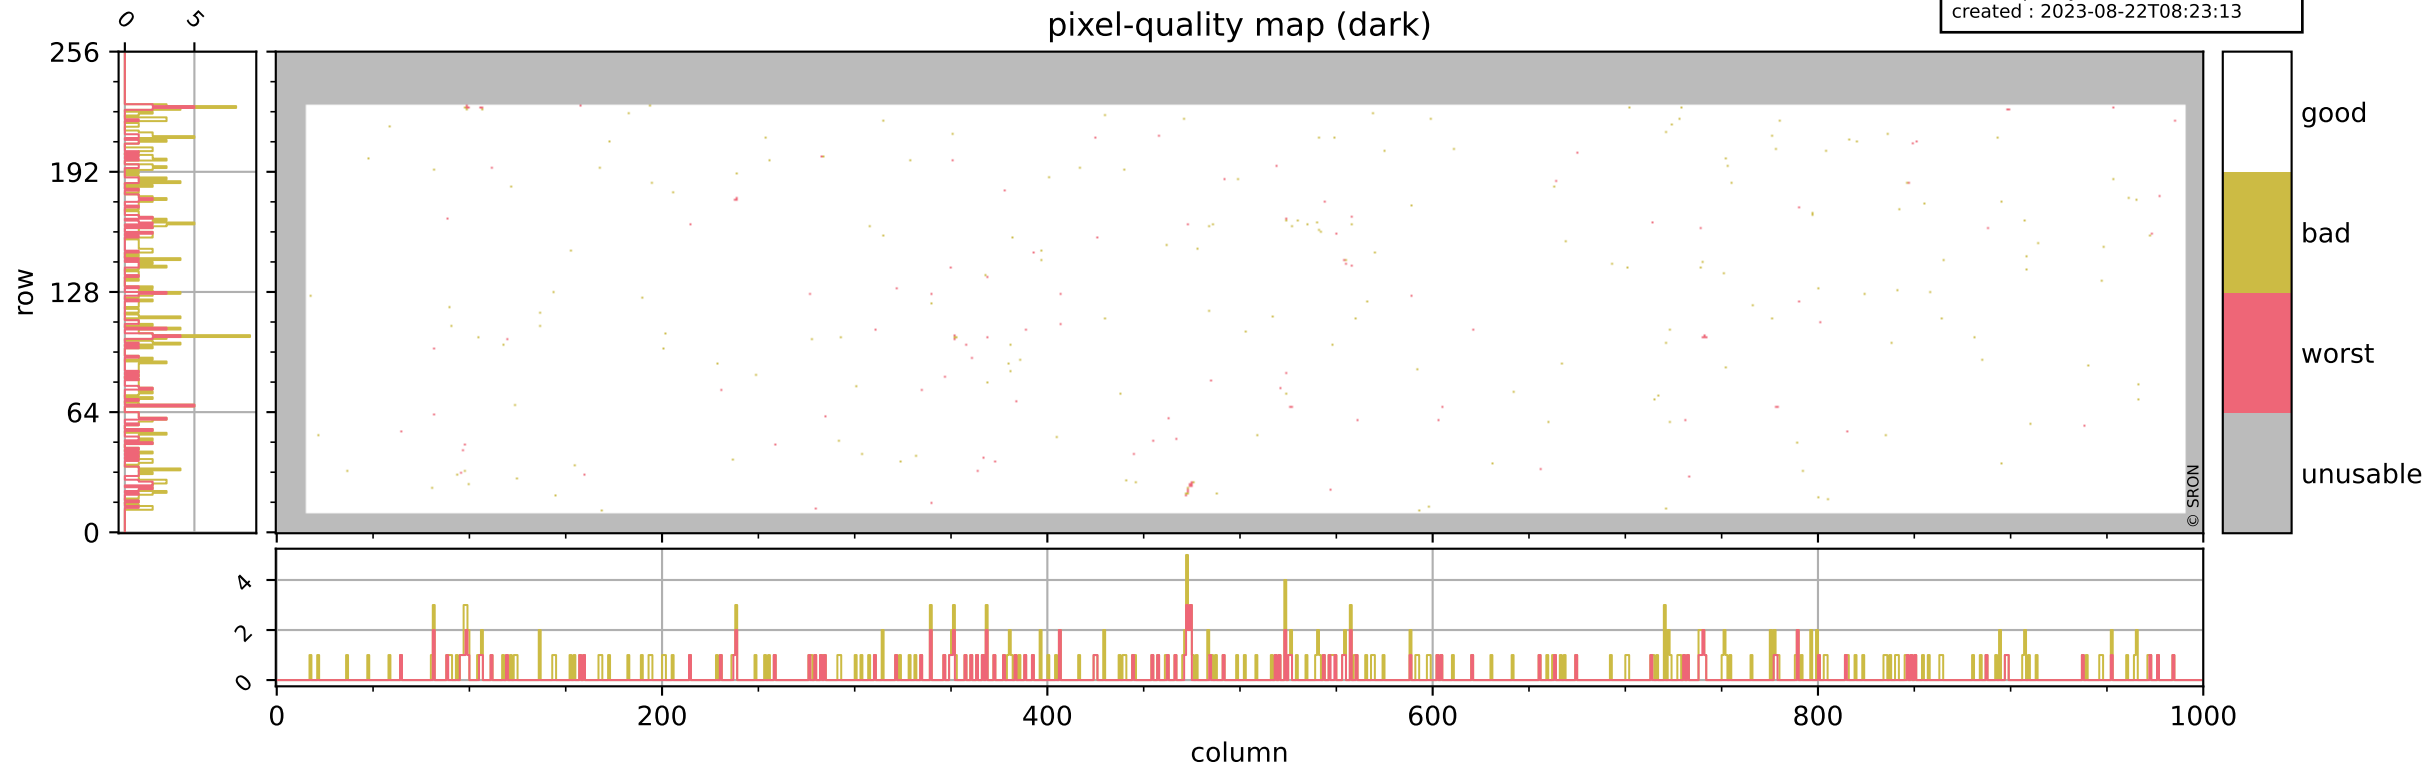

Tropomi SWIR pixel quality (official)

orbits : 19 in [19147, 19192]
coverage : 2021-06-24 / 2021-06-27
bad (quality < 0.8) : 3749
worst (quality < 0.1) : 466
created : 2023-08-22T08:23:13

pixel-quality map

Tropomi SWIR pixel quality (official)

orbits : 19 in [19147, 19192]
coverage : 2021-06-24 / 2021-06-27
bad (quality < 0.8) : 299
worst (quality < 0.1) : 113
created : 2023-08-22T08:23:13

pixel-quality map (dark)

Tropomi SWIR pixel quality (official)

orbits : 19 in [19147, 19192]
coverage : 2021-06-24 / 2021-06-27
bad (quality < 0.8) : 3485
worst (quality < 0.1) : 386
created : 2023-08-22T08:23:13

pixel-quality map (noise average)

Tropomi SWIR pixel quality (official)

orbits : 19 in [19147, 19192]
coverage : 2021-06-24 / 2021-06-27
created : 2023-08-22T08:23:14

Histograms of pixel-quality

Tropomi SWIR pixel quality (official) ground-tracks of Sentinel-5P