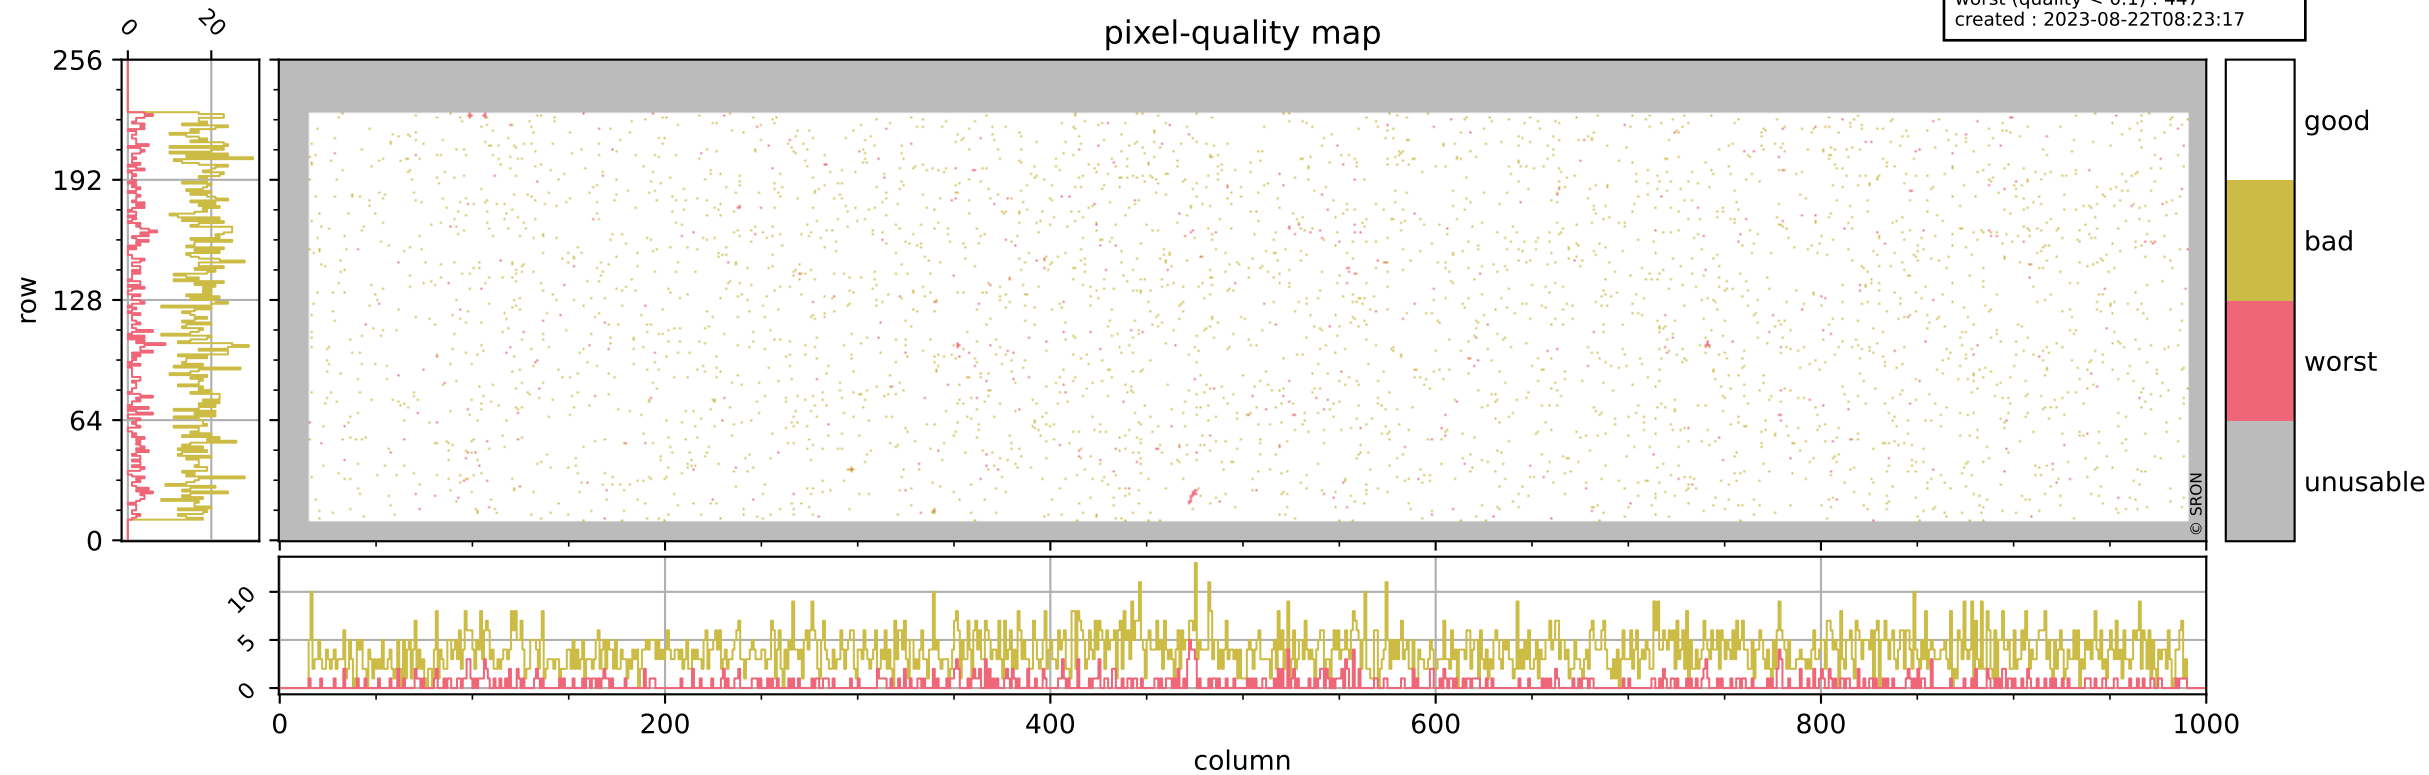

# Tropomi SWIR pixel quality (official)

orbits : 19 in [19177, 19222]  
coverage : 2021-06-26 / 2021-06-29  
bad (quality < 0.8) : 3826  
worst (quality < 0.1) : 447  
created : 2023-08-22T08:23:17

## pixel-quality map

# Tropomi SWIR pixel quality (official)

orbits : 19 in [19177, 19222]  
coverage : 2021-06-26 / 2021-06-29  
bad (quality < 0.8) : 301  
worst (quality < 0.1) : 114  
created : 2023-08-22T08:23:18

## pixel-quality map (dark)