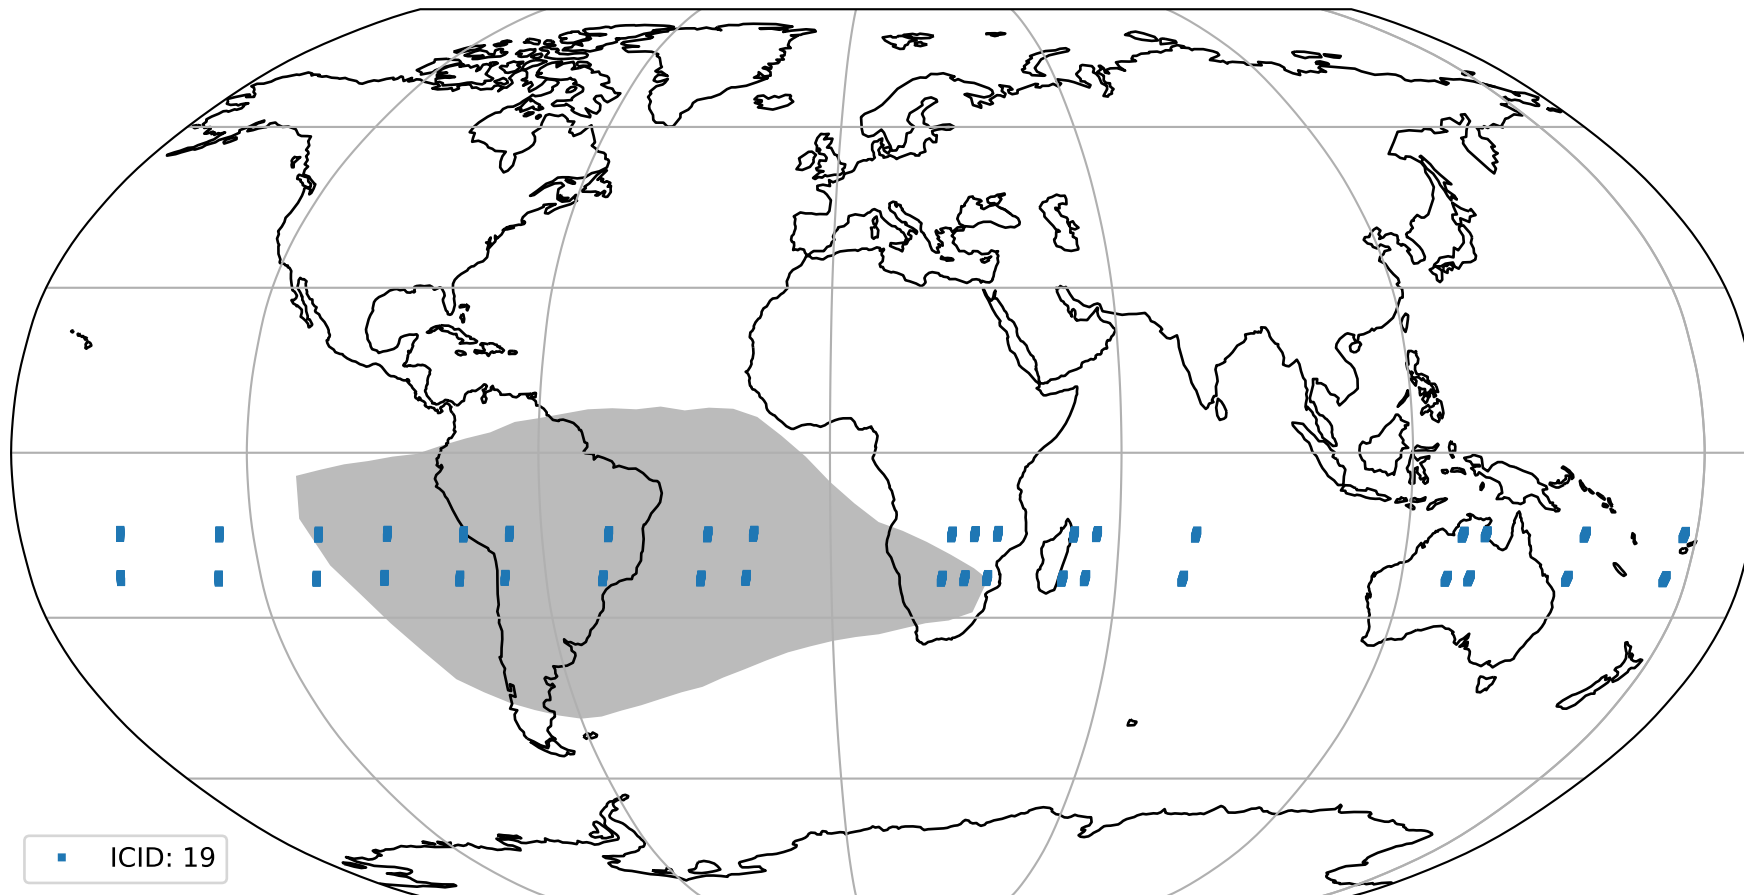

# Tropomi SWIR pixel quality (official)

orbits : 19 in [19177, 19222]  
coverage : 2021-06-26 / 2021-06-29  
created : 2023-08-22T08:23:18

## Histograms of pixel-quality

# Tropomi SWIR pixel quality (official) ground-tracks of Sentinel-5P

orbits : 19 in [19177, 19222]  
coverage : 2021-06-26 / 2021-06-29  
created : 2023-08-22T08:23:19