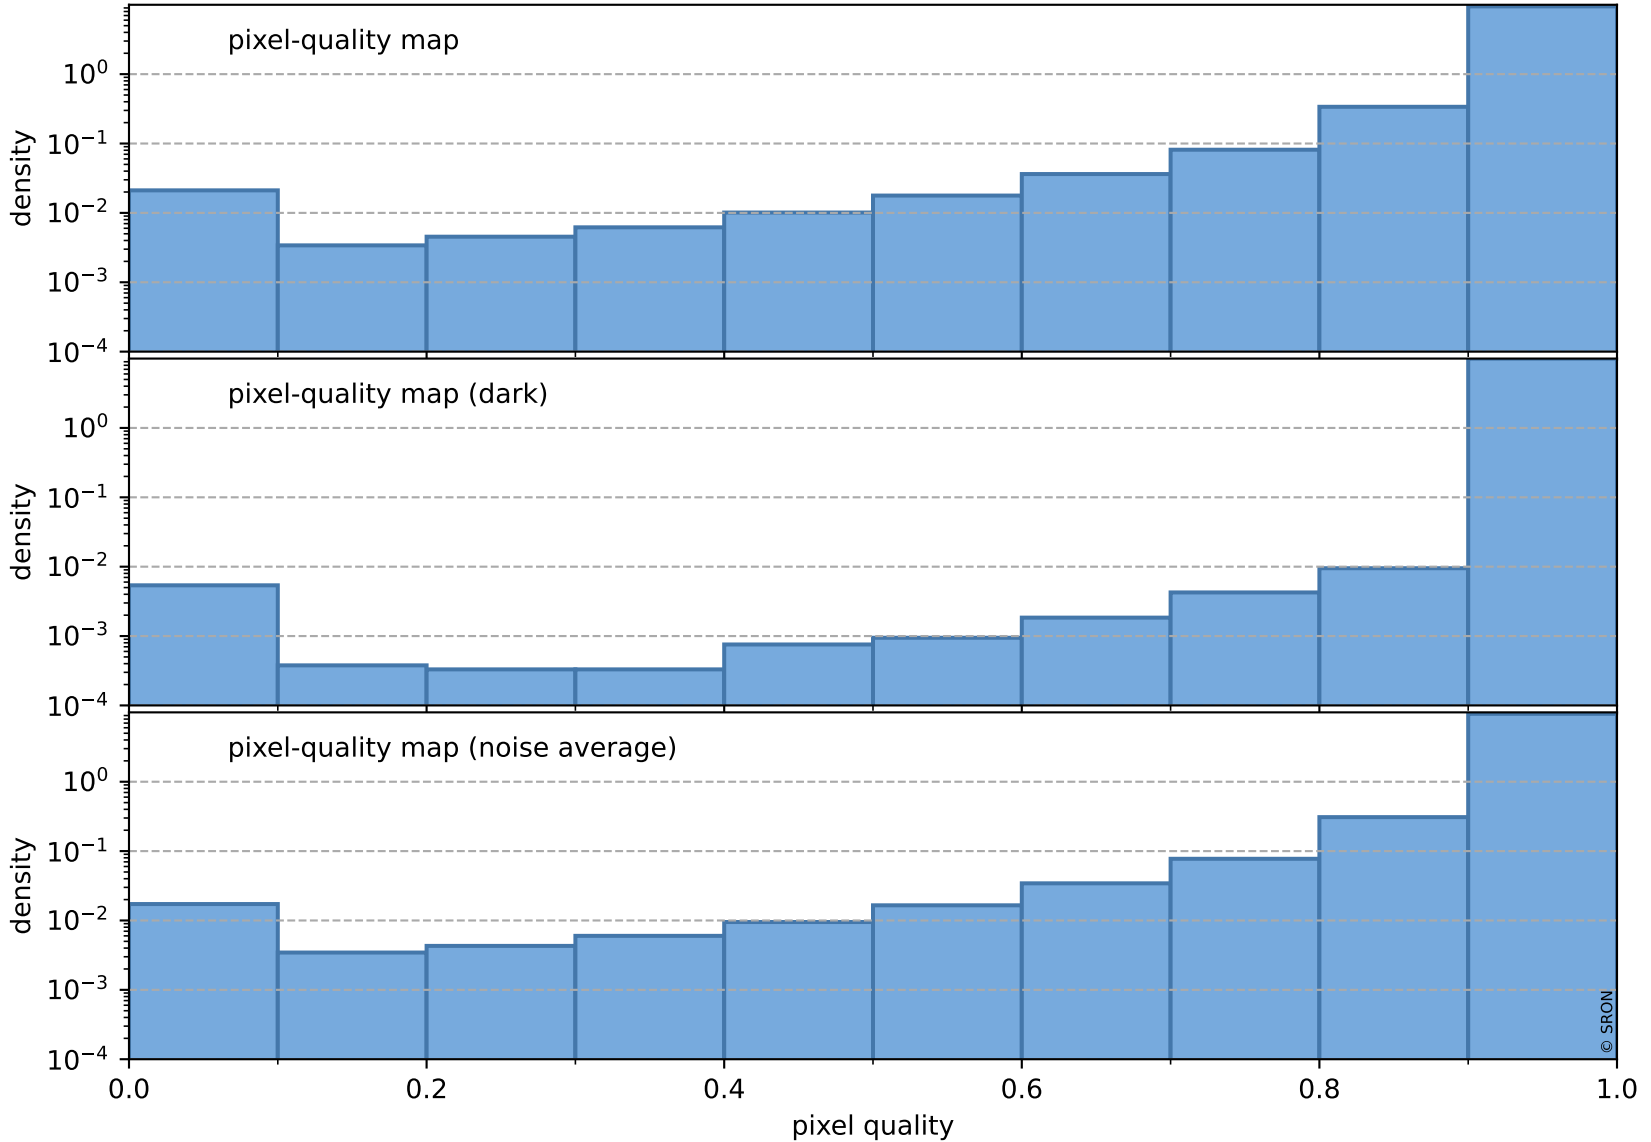

Tropomi SWIR pixel quality (official)

orbits : 19 in [19177, 19222]
coverage : 2021-06-26 / 2021-06-29
created : 2023-08-22T08:23:18

Histograms of pixel-quality