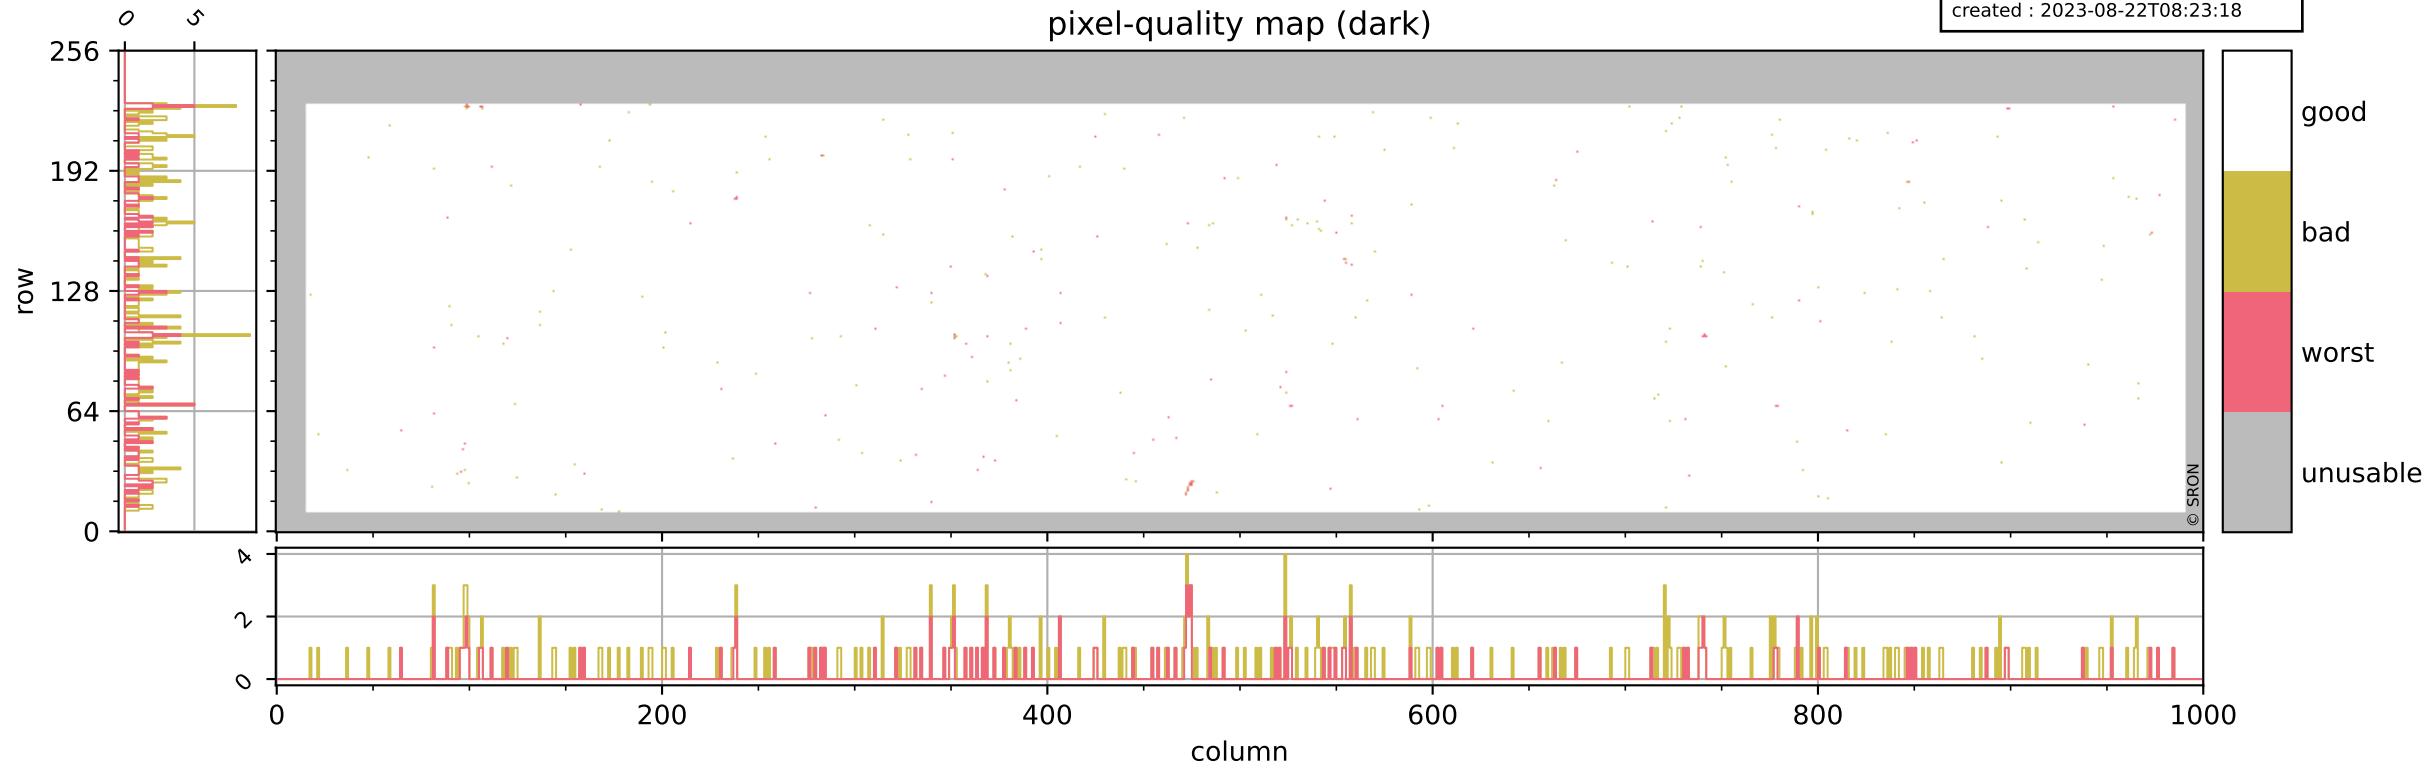

# Tropomi SWIR pixel quality (official)

orbits : 19 in [19177, 19222]  
coverage : 2021-06-26 / 2021-06-29  
bad (quality < 0.8) : 3826  
worst (quality < 0.1) : 447  
created : 2023-08-22T08:23:17

## pixel-quality map

# Tropomi SWIR pixel quality (official)

orbits : 19 in [19177, 19222]  
coverage : 2021-06-26 / 2021-06-29  
bad (quality < 0.8) : 301  
worst (quality < 0.1) : 114  
created : 2023-08-22T08:23:18

## pixel-quality map (dark)