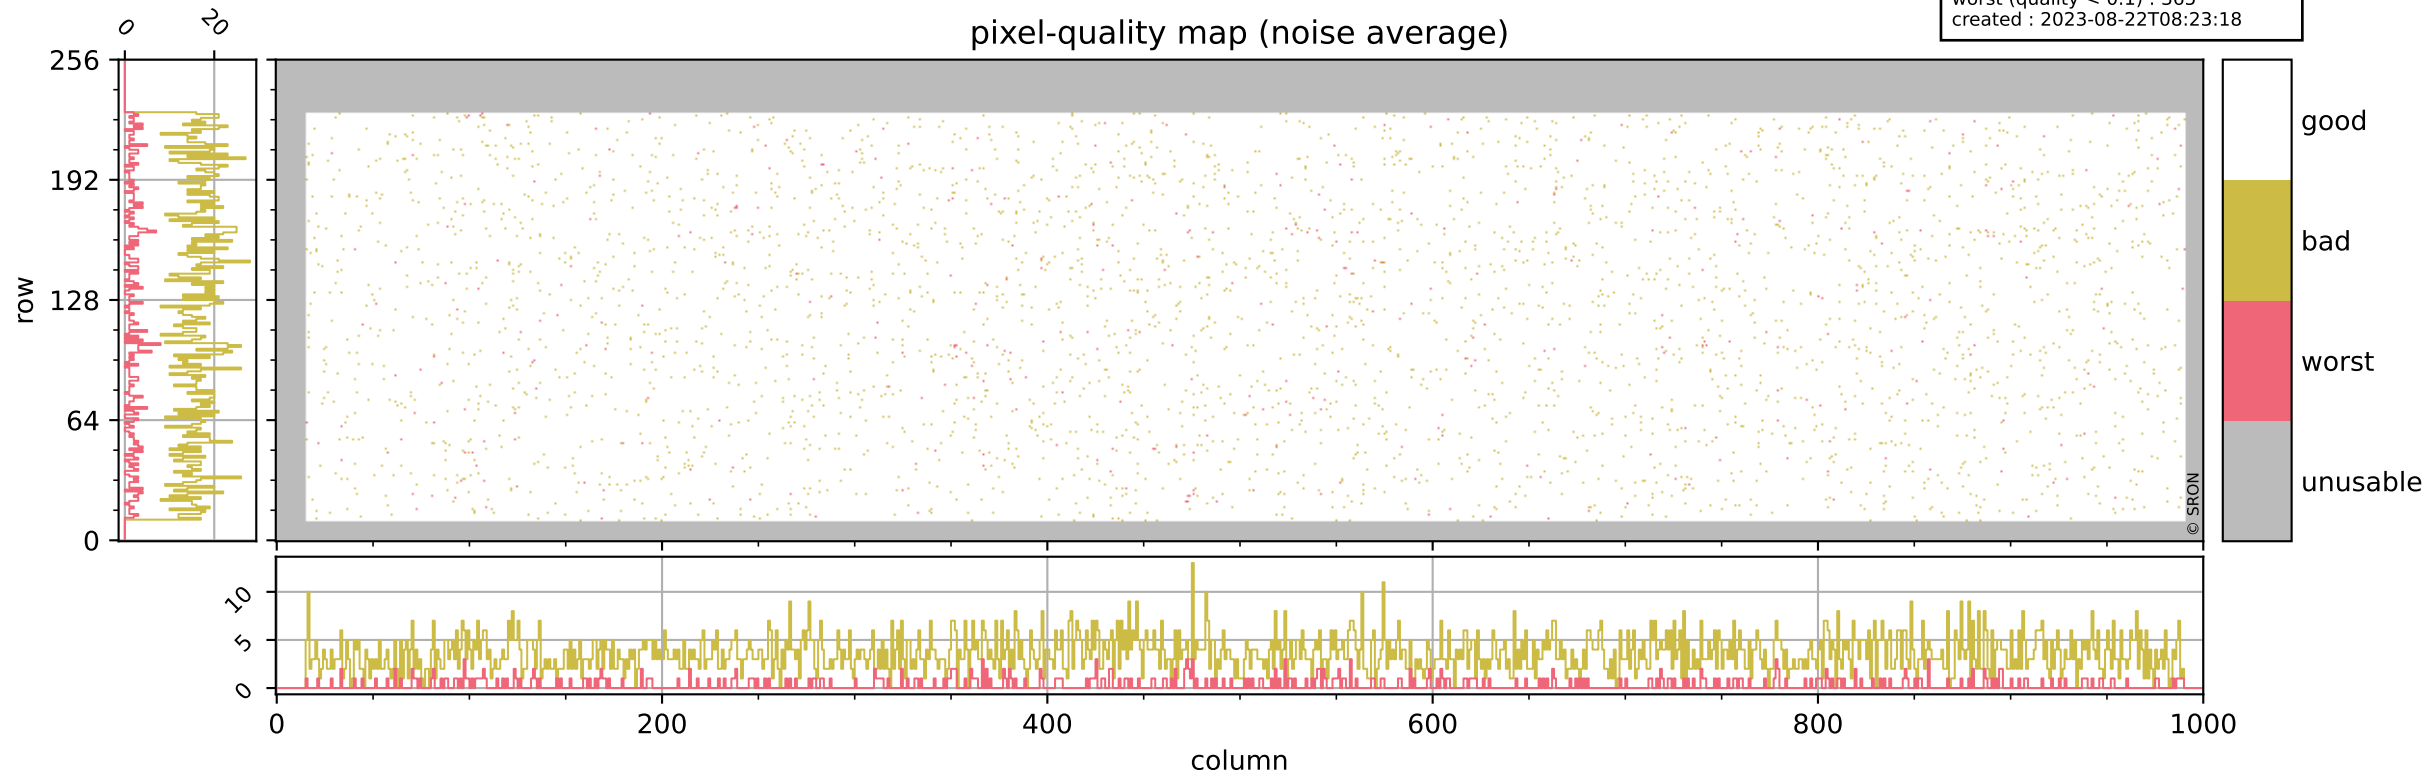

Tropomi SWIR pixel quality (official)

orbits : 19 in [19177, 19222]
coverage : 2021-06-26 / 2021-06-29
bad (quality < 0.8) : 3572
worst (quality < 0.1) : 365
created : 2023-08-22T08:23:18

pixel-quality map (noise average)