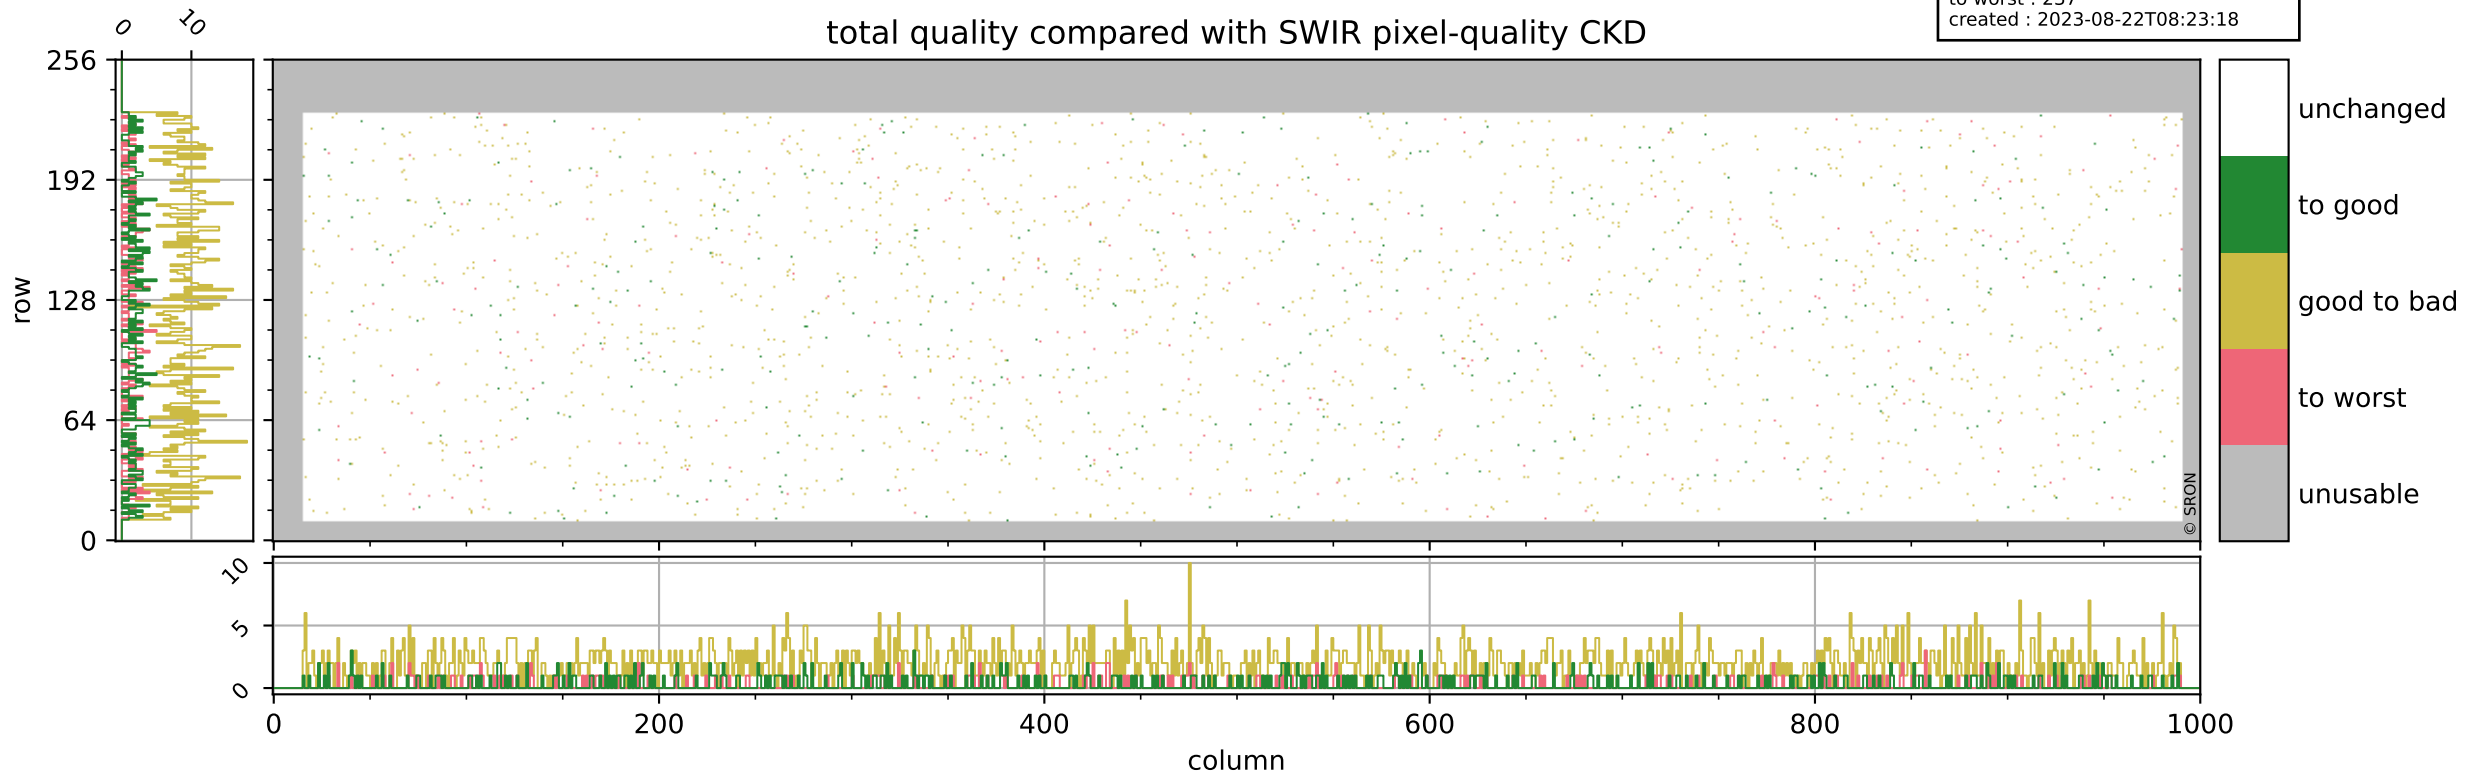

Tropomi SWIR pixel quality (official)

orbits : 19 in [19177, 19222]
coverage : 2021-06-26 / 2021-06-29
to good : 350
good to bad : 1690
to worst : 237
created : 2023-08-22T08:23:18

total quality compared with SWIR pixel-quality CKD