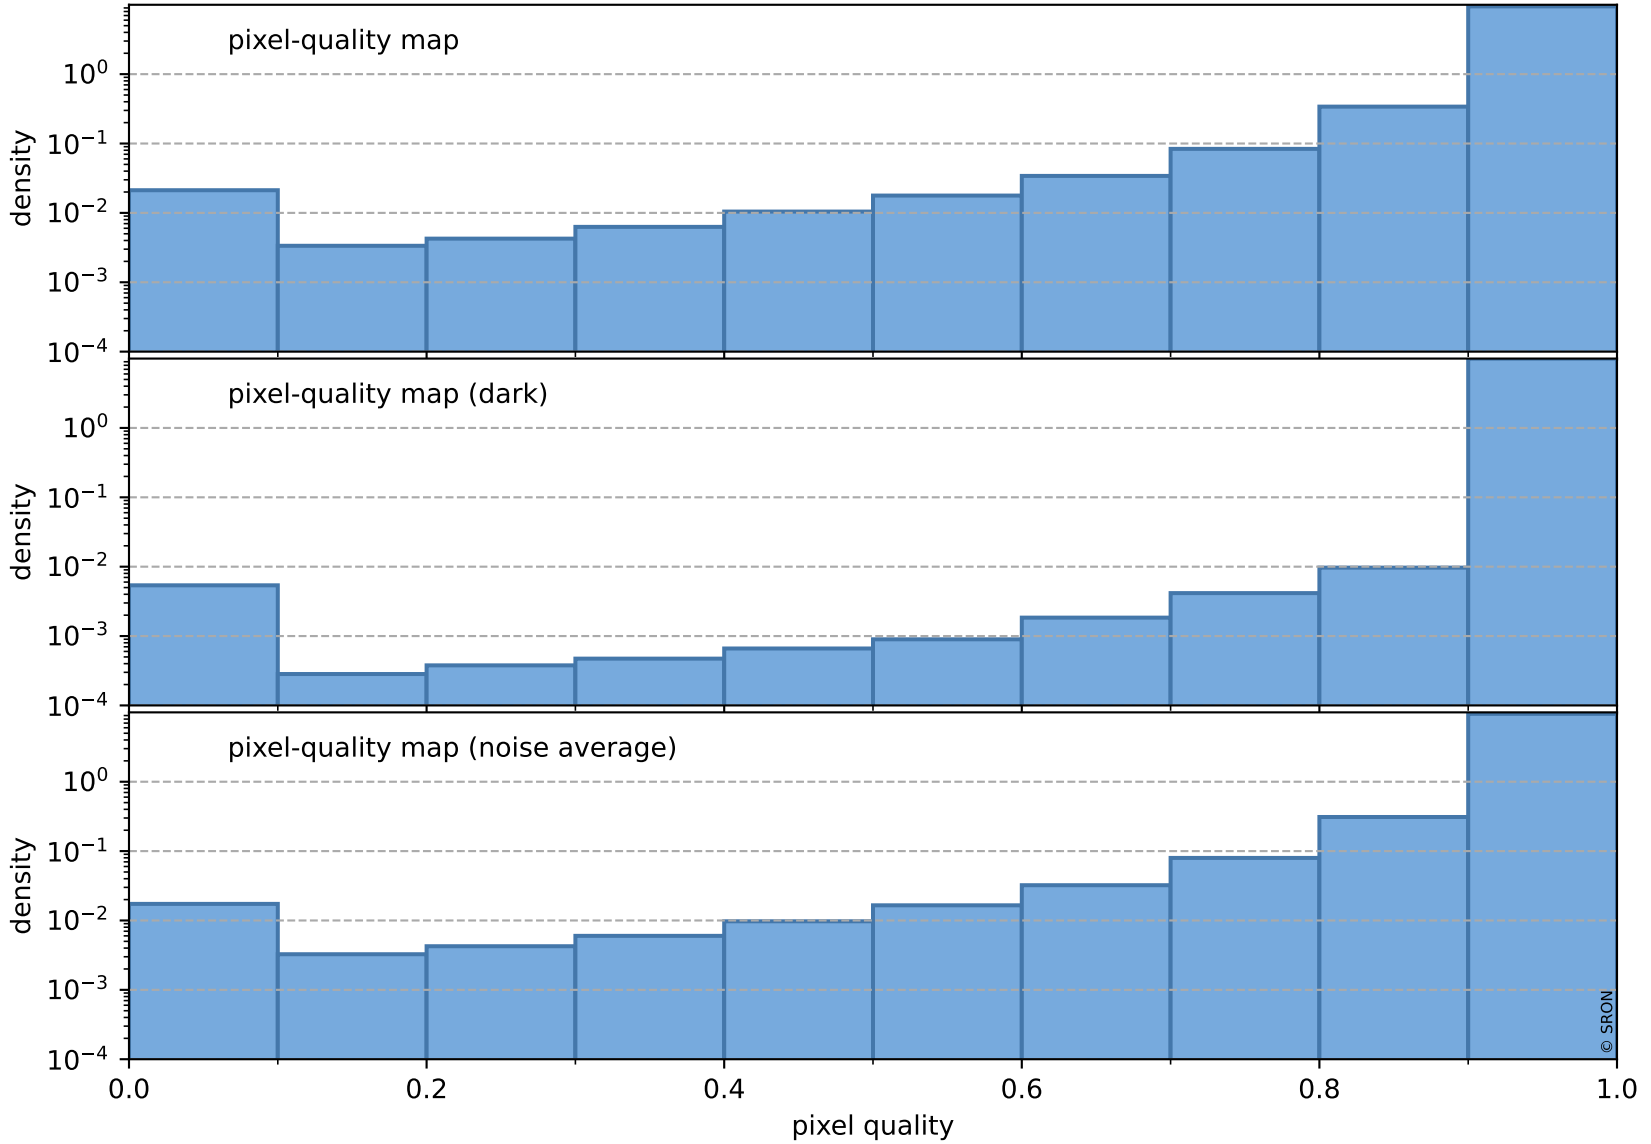

orbits : 19 in [19192, 19237]
coverage : 2021-06-27 / 2021-06-30
bad (quality < 0.8) : 3578
worst (quality < 0.1) : 367
created : 2023-08-22T08:23:20

pixel-quality map (noise average)

Tropomi SWIR pixel quality (official)

orbits : 19 in [19192, 19237]
coverage : 2021-06-27 / 2021-06-30
to good : 357
good to bad : 1701
to worst : 241
created : 2023-08-22T08:23:21

total quality compared with SWIR pixel-quality CKD

Tropomi SWIR pixel quality (official)

orbits : 19 in [19192, 19237]
coverage : 2021-06-27 / 2021-06-30
created : 2023-08-22T08:23:21

Histograms of pixel-quality

Tropomi SWIR pixel quality (official) ground-tracks of Sentinel-5P

orbits : 19 in [19192, 19237]
coverage : 2021-06-27 / 2021-06-30
created : 2023-08-22T08:23:21

Tropomi SWIR pixel quality (official)

orbits : [2827, 19237]
coverage : 2018-04-30 / 2021-06-30
created : 2023-08-22T08:23:22

trend of pixel quality & temperatures