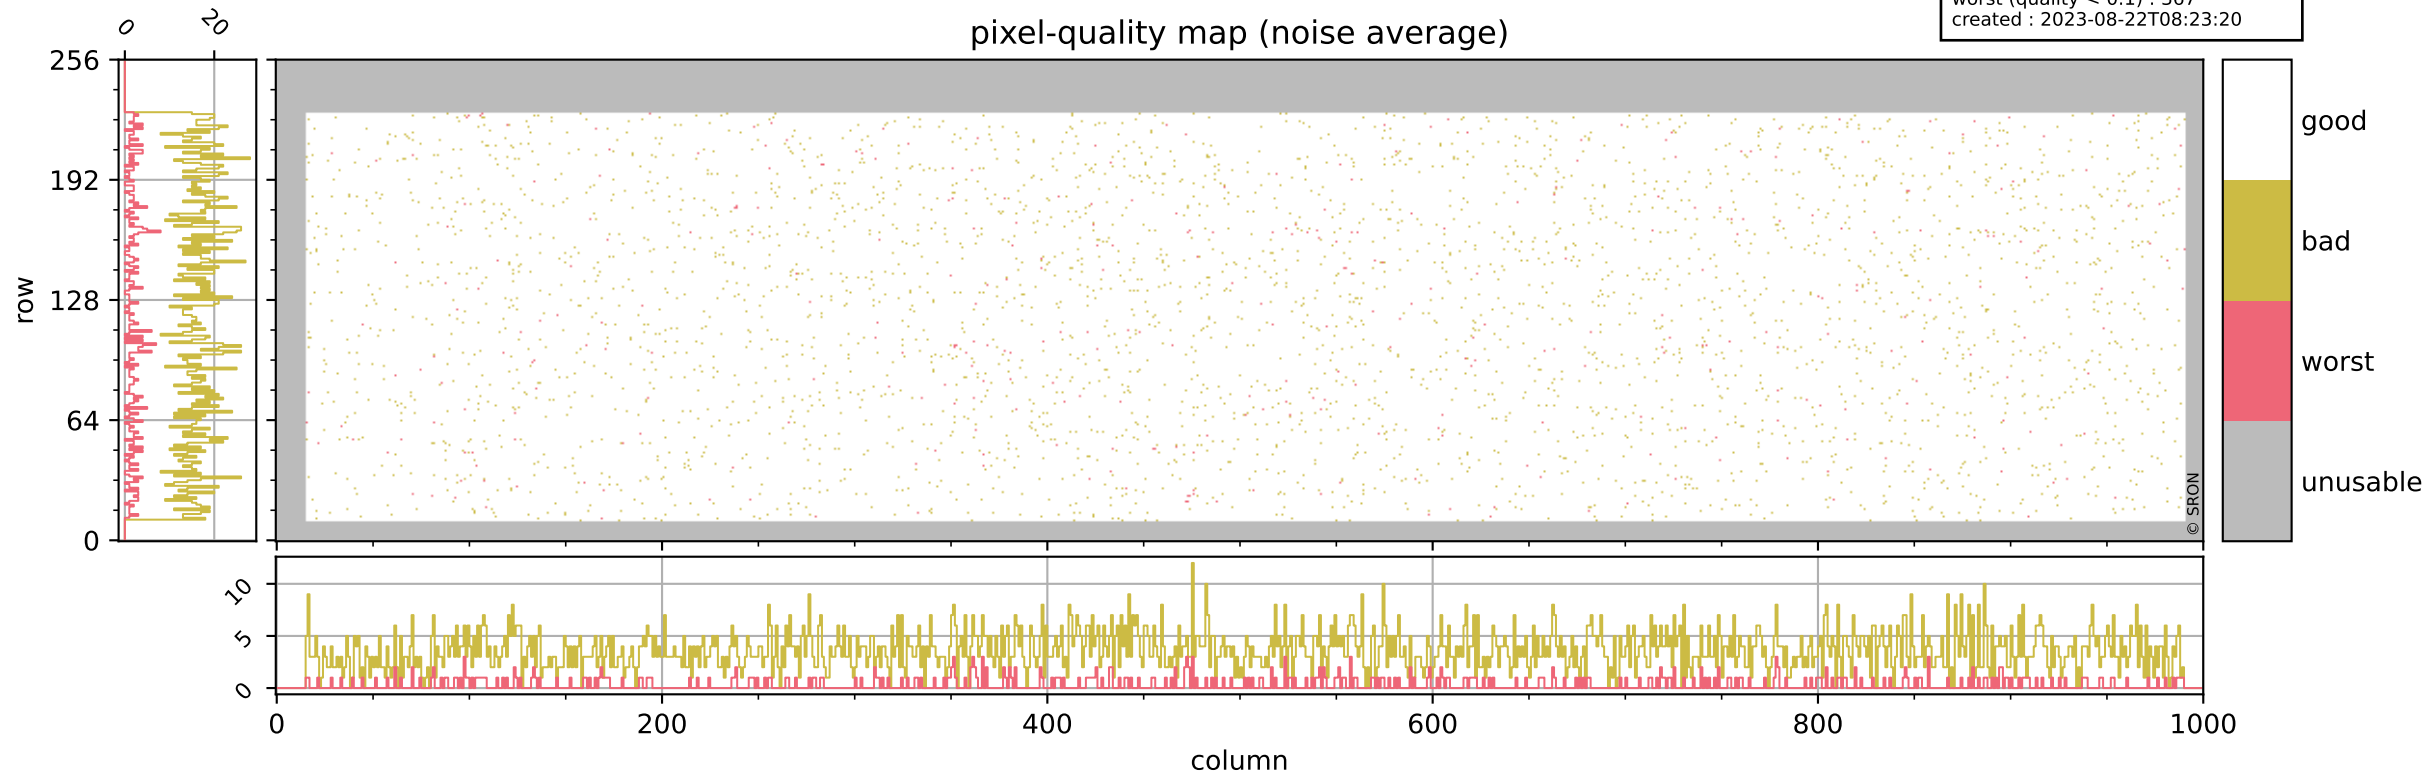

Tropomi SWIR pixel quality (official)

orbits : 19 in [19192, 19237]
coverage : 2021-06-27 / 2021-06-30
bad (quality < 0.8) : 298
worst (quality < 0.1) : 114
created : 2023-08-22T08:23:20

Tropomi SWIR pixel quality (official)

orbits : 19 in [19192, 19237]
coverage : 2021-06-27 / 2021-06-30
bad (quality < 0.8) : 3578
worst (quality < 0.1) : 367
created : 2023-08-22T08:23:20

pixel-quality map (noise average)

Tropomi SWIR pixel quality (official)

orbits : 19 in [19192, 19237]
coverage : 2021-06-27 / 2021-06-30
to good : 357
good to bad : 1701
to worst : 241
created : 2023-08-22T08:23:21

total quality compared with SWIR pixel-quality CKD

Tropomi SWIR pixel quality (official)

orbits : 19 in [19192, 19237]
coverage : 2021-06-27 / 2021-06-30
created : 2023-08-22T08:23:21

Histograms of pixel-quality

Tropomi SWIR pixel quality (official) ground-tracks of Sentinel-5P

orbits : 19 in [19192, 19237]
coverage : 2021-06-27 / 2021-06-30
created : 2023-08-22T08:23:21