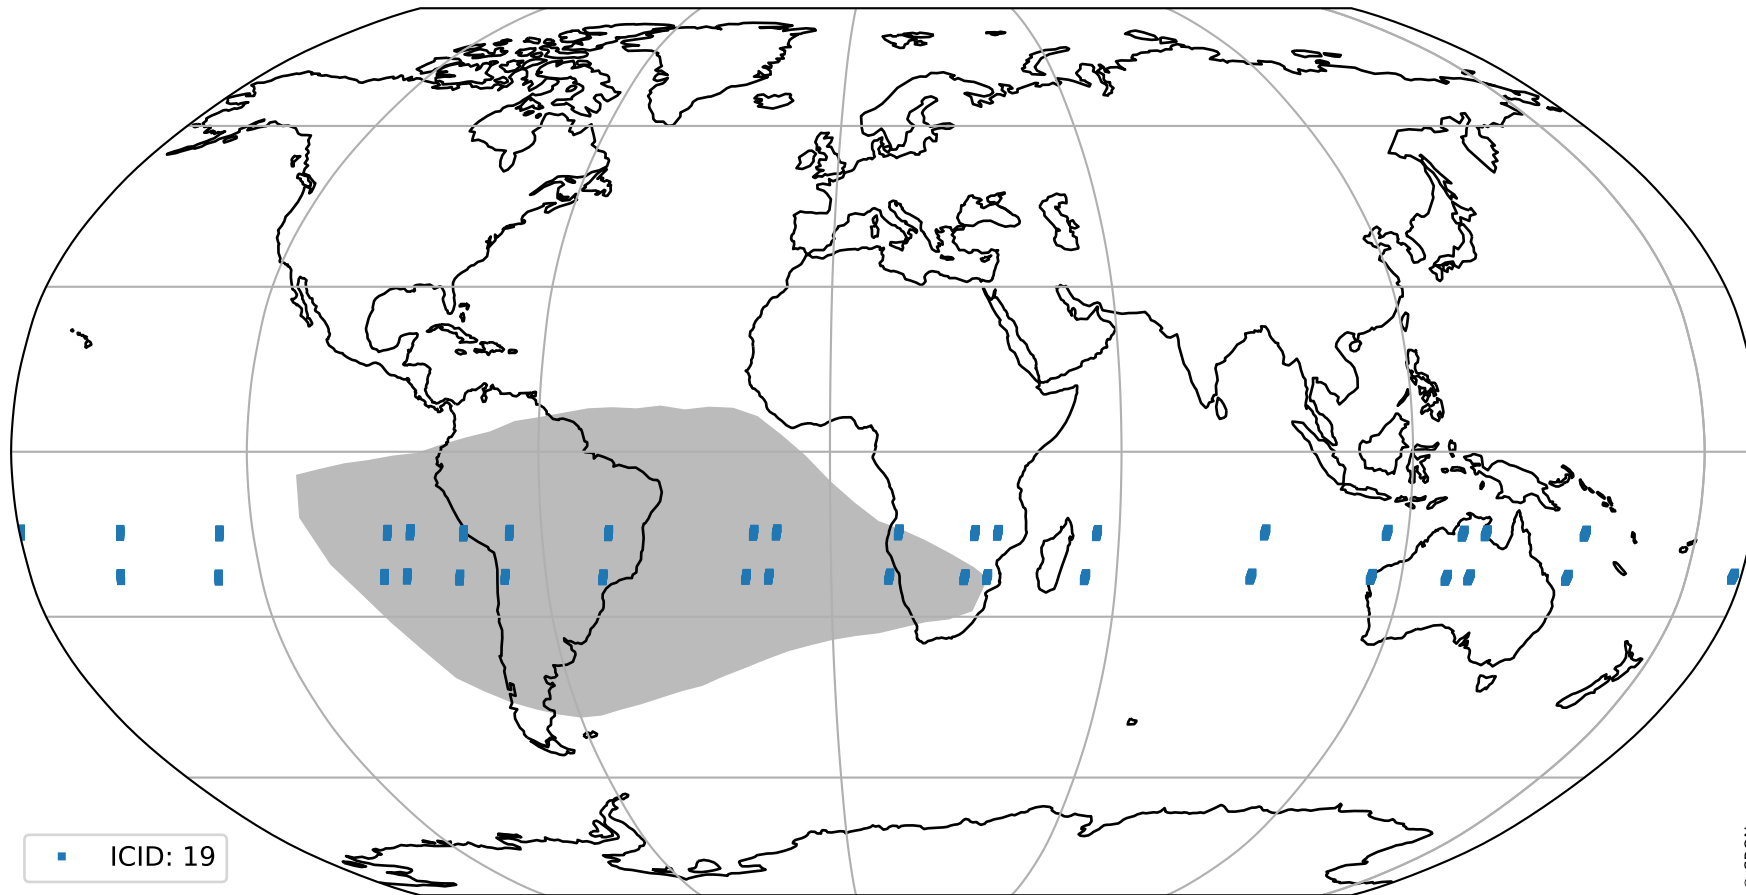

orbits : 19 in [19192, 19237]
coverage : 2021-06-27 / 2021-06-30
bad (quality < 0.8) : 3578
worst (quality < 0.1) : 367
created : 2023-08-22T08:23:20

pixel-quality map (noise average)

Tropomi SWIR pixel quality (official)

orbits : 19 in [19192, 19237]
coverage : 2021-06-27 / 2021-06-30
to good : 357
good to bad : 1701
to worst : 241
created : 2023-08-22T08:23:21

total quality compared with SWIR pixel-quality CKD

Tropomi SWIR pixel quality (official)

orbits : 19 in [19192, 19237]
coverage : 2021-06-27 / 2021-06-30
created : 2023-08-22T08:23:21

Histograms of pixel-quality

Tropomi SWIR pixel quality (official) ground-tracks of Sentinel-5P

orbits : 19 in [19192, 19237]
coverage : 2021-06-27 / 2021-06-30
created : 2023-08-22T08:23:21

Tropomi SWIR pixel quality (official)

orbits : [2827, 19237]
coverage : 2018-04-30 / 2021-06-30
created : 2023-08-22T08:23:22

trend of pixel quality & temperatures