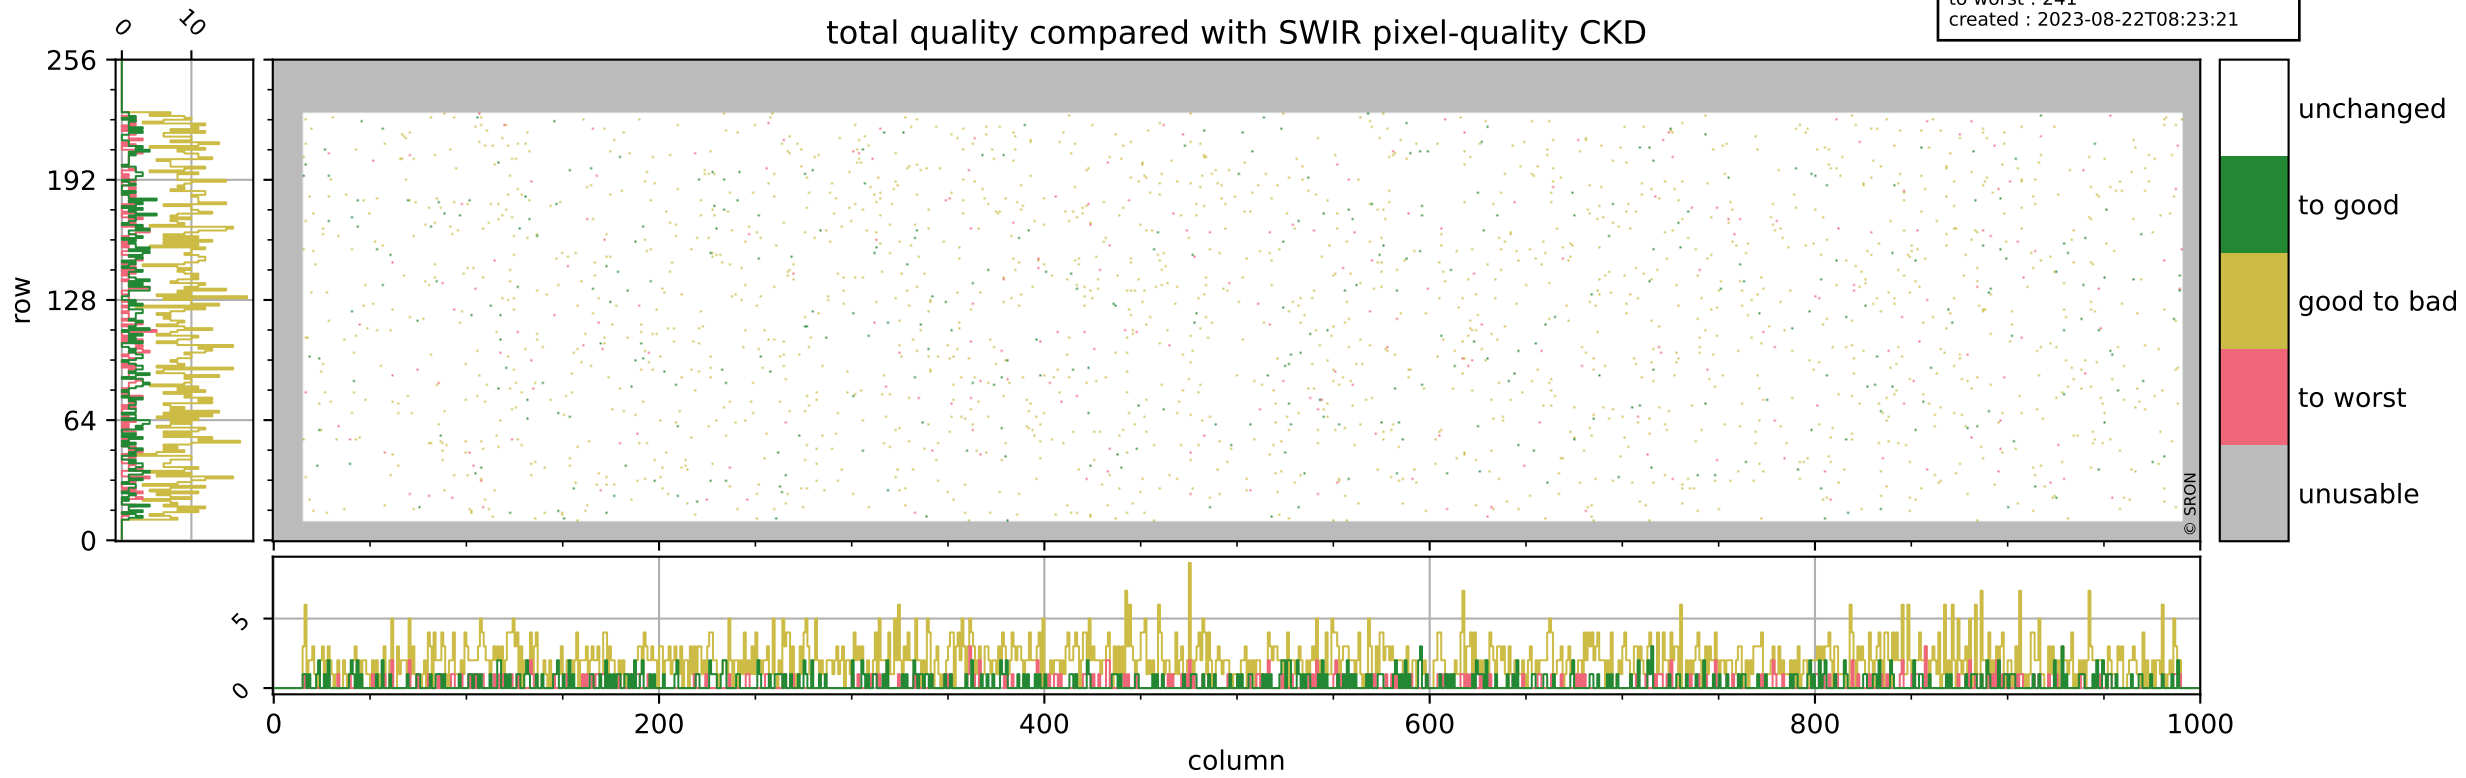

Tropomi SWIR pixel quality (official)

orbits : 19 in [19192, 19237]
coverage : 2021-06-27 / 2021-06-30
bad (quality < 0.8) : 298
worst (quality < 0.1) : 114
created : 2023-08-22T08:23:20

Tropomi SWIR pixel quality (official)

orbits : 19 in [19192, 19237]
coverage : 2021-06-27 / 2021-06-30
bad (quality < 0.8) : 3578
worst (quality < 0.1) : 367
created : 2023-08-22T08:23:20

pixel-quality map (noise average)

Tropomi SWIR pixel quality (official)

orbits : 19 in [19192, 19237]
coverage : 2021-06-27 / 2021-06-30
to good : 357
good to bad : 1701
to worst : 241
created : 2023-08-22T08:23:21

total quality compared with SWIR pixel-quality CKD

Tropomi SWIR pixel quality (official)

orbits : 19 in [19192, 19237]
coverage : 2021-06-27 / 2021-06-30
created : 2023-08-22T08:23:21

Histograms of pixel-quality

Tropomi SWIR pixel quality (official) ground-tracks of Sentinel-5P

orbits : 19 in [19192, 19237]
coverage : 2021-06-27 / 2021-06-30
created : 2023-08-22T08:23:21