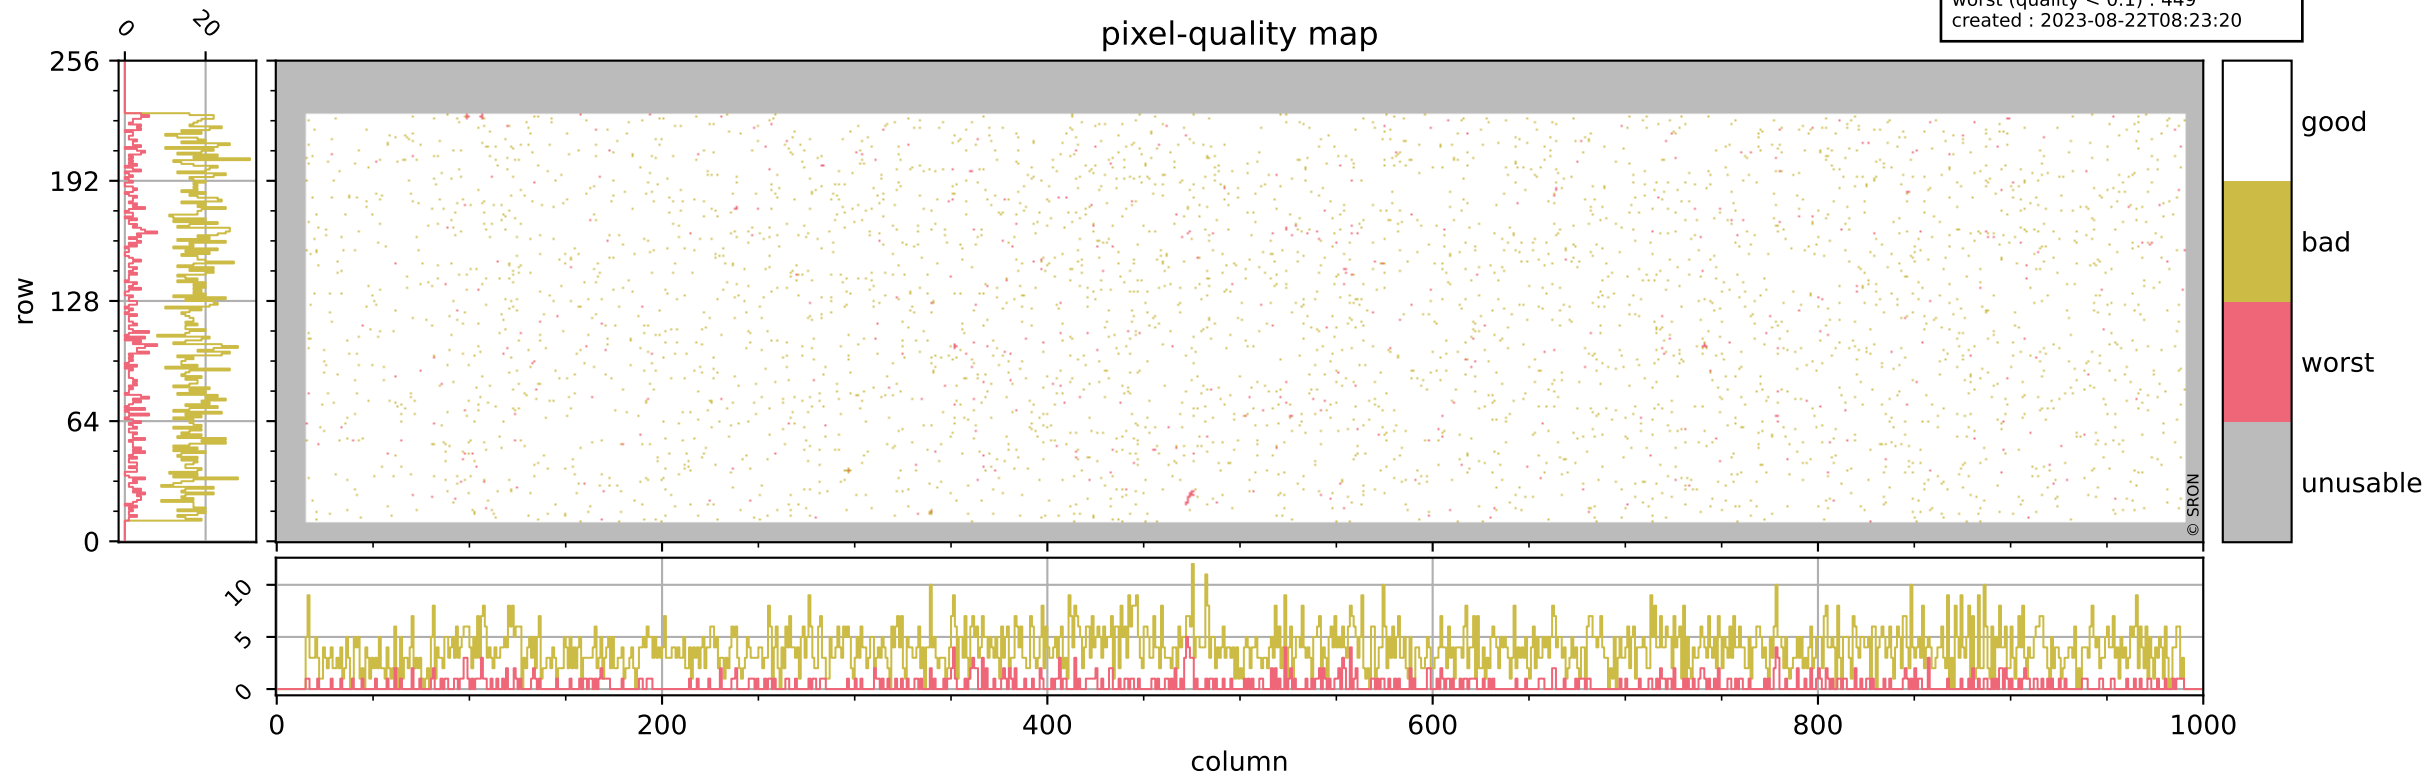

Tropomi SWIR pixel quality (official)

orbits : 19 in [19192, 19237]
coverage : 2021-06-27 / 2021-06-30
bad (quality < 0.8) : 3833
worst (quality < 0.1) : 449
created : 2023-08-22T08:23:20

pixel-quality map

Tropomi SWIR pixel quality (official)

orbits : 19 in [19192, 19237]
coverage : 2021-06-27 / 2021-06-30
bad (quality < 0.8) : 298
worst (quality < 0.1) : 114
created : 2023-08-22T08:23:20

Tropomi SWIR pixel quality (official)

orbits : 19 in [19192, 19237]
coverage : 2021-06-27 / 2021-06-30
bad (quality < 0.8) : 3578
worst (quality < 0.1) : 367
created : 2023-08-22T08:23:20

pixel-quality map (noise average)

Tropomi SWIR pixel quality (official)

orbits : 19 in [19192, 19237]
coverage : 2021-06-27 / 2021-06-30
created : 2023-08-22T08:23:21

Histograms of pixel-quality

Tropomi SWIR pixel quality (official) ground-tracks of Sentinel-5P

orbits : 19 in [19192, 19237]
coverage : 2021-06-27 / 2021-06-30
created : 2023-08-22T08:23:21