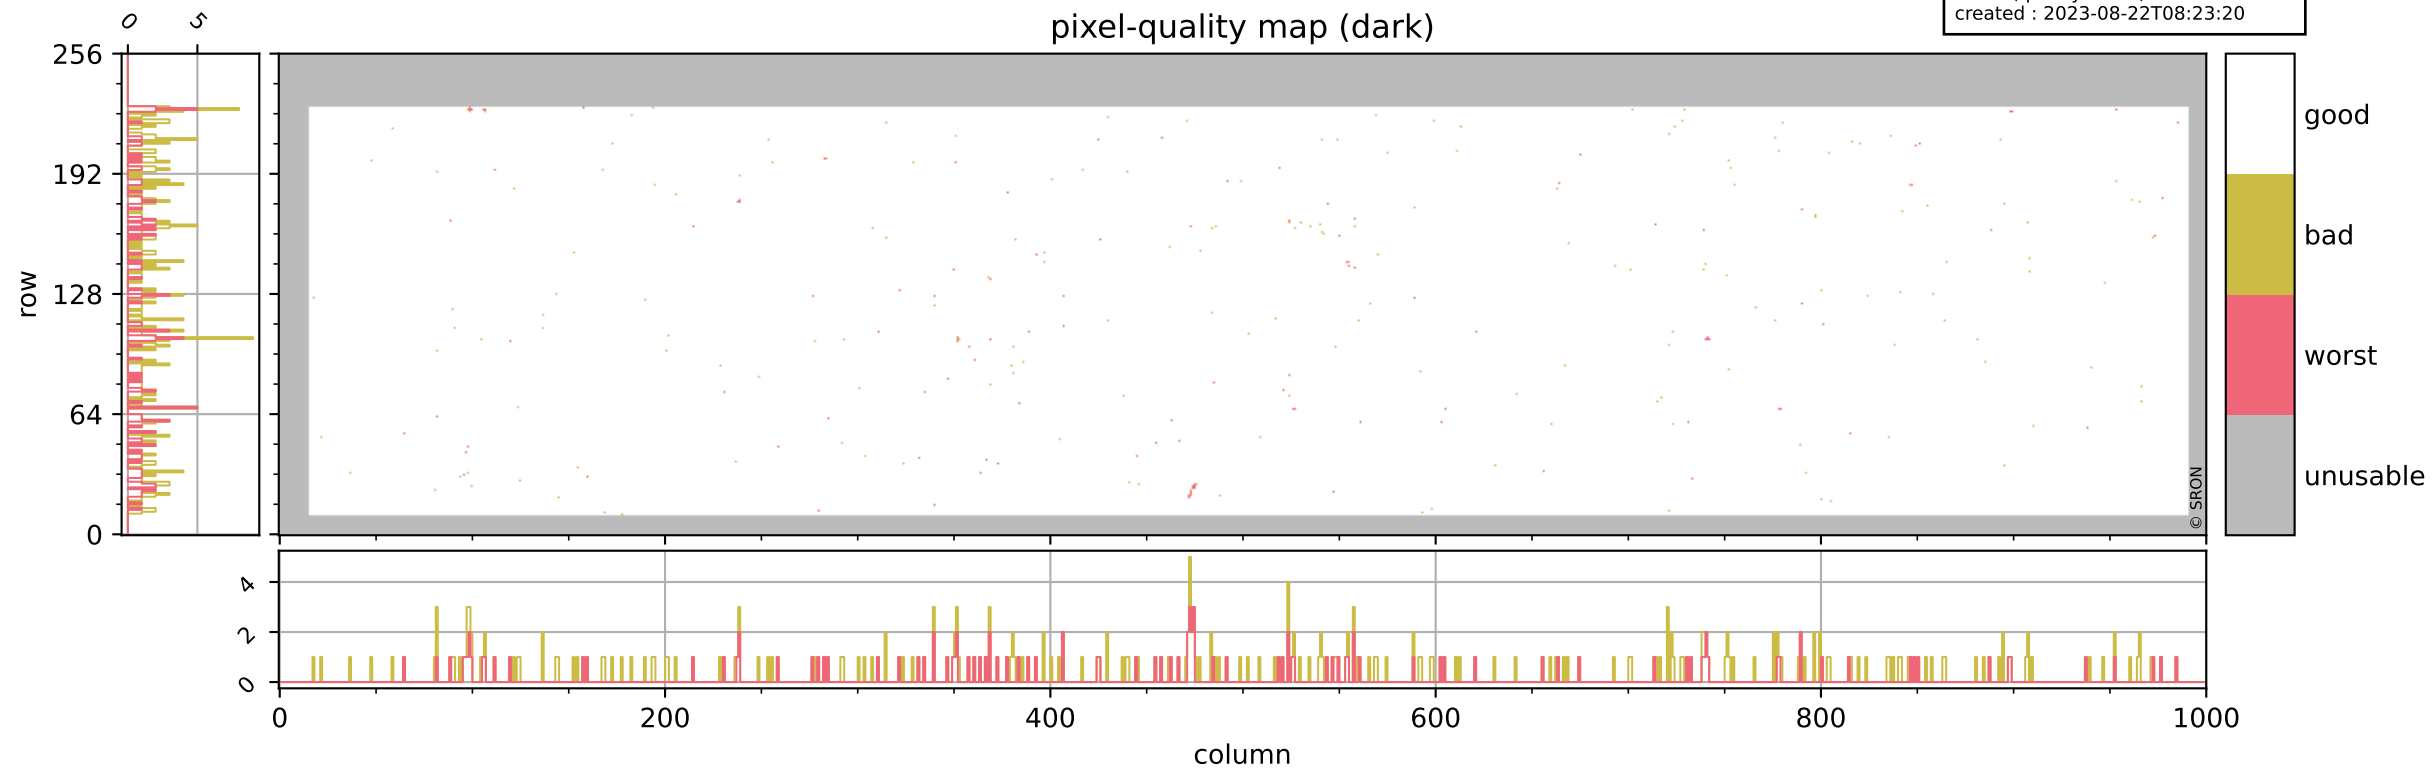

Tropomi SWIR pixel quality (official)

orbits : 19 in [19192, 19237]
coverage : 2021-06-27 / 2021-06-30
bad (quality < 0.8) : 3833
worst (quality < 0.1) : 449
created : 2023-08-22T08:23:20

pixel-quality map

Tropomi SWIR pixel quality (official)

orbits : 19 in [19192, 19237]
coverage : 2021-06-27 / 2021-06-30
bad (quality < 0.8) : 298
worst (quality < 0.1) : 114
created : 2023-08-22T08:23:20

Tropomi SWIR pixel quality (official)

orbits : 19 in [19192, 19237]
coverage : 2021-06-27 / 2021-06-30
bad (quality < 0.8) : 3578
worst (quality < 0.1) : 367
created : 2023-08-22T08:23:20

pixel-quality map (noise average)

Tropomi SWIR pixel quality (official)

orbits : 19 in [19192, 19237]
coverage : 2021-06-27 / 2021-06-30
created : 2023-08-22T08:23:21

Histograms of pixel-quality

Tropomi SWIR pixel quality (official) ground-tracks of Sentinel-5P

orbits : 19 in [19192, 19237]
coverage : 2021-06-27 / 2021-06-30
created : 2023-08-22T08:23:21