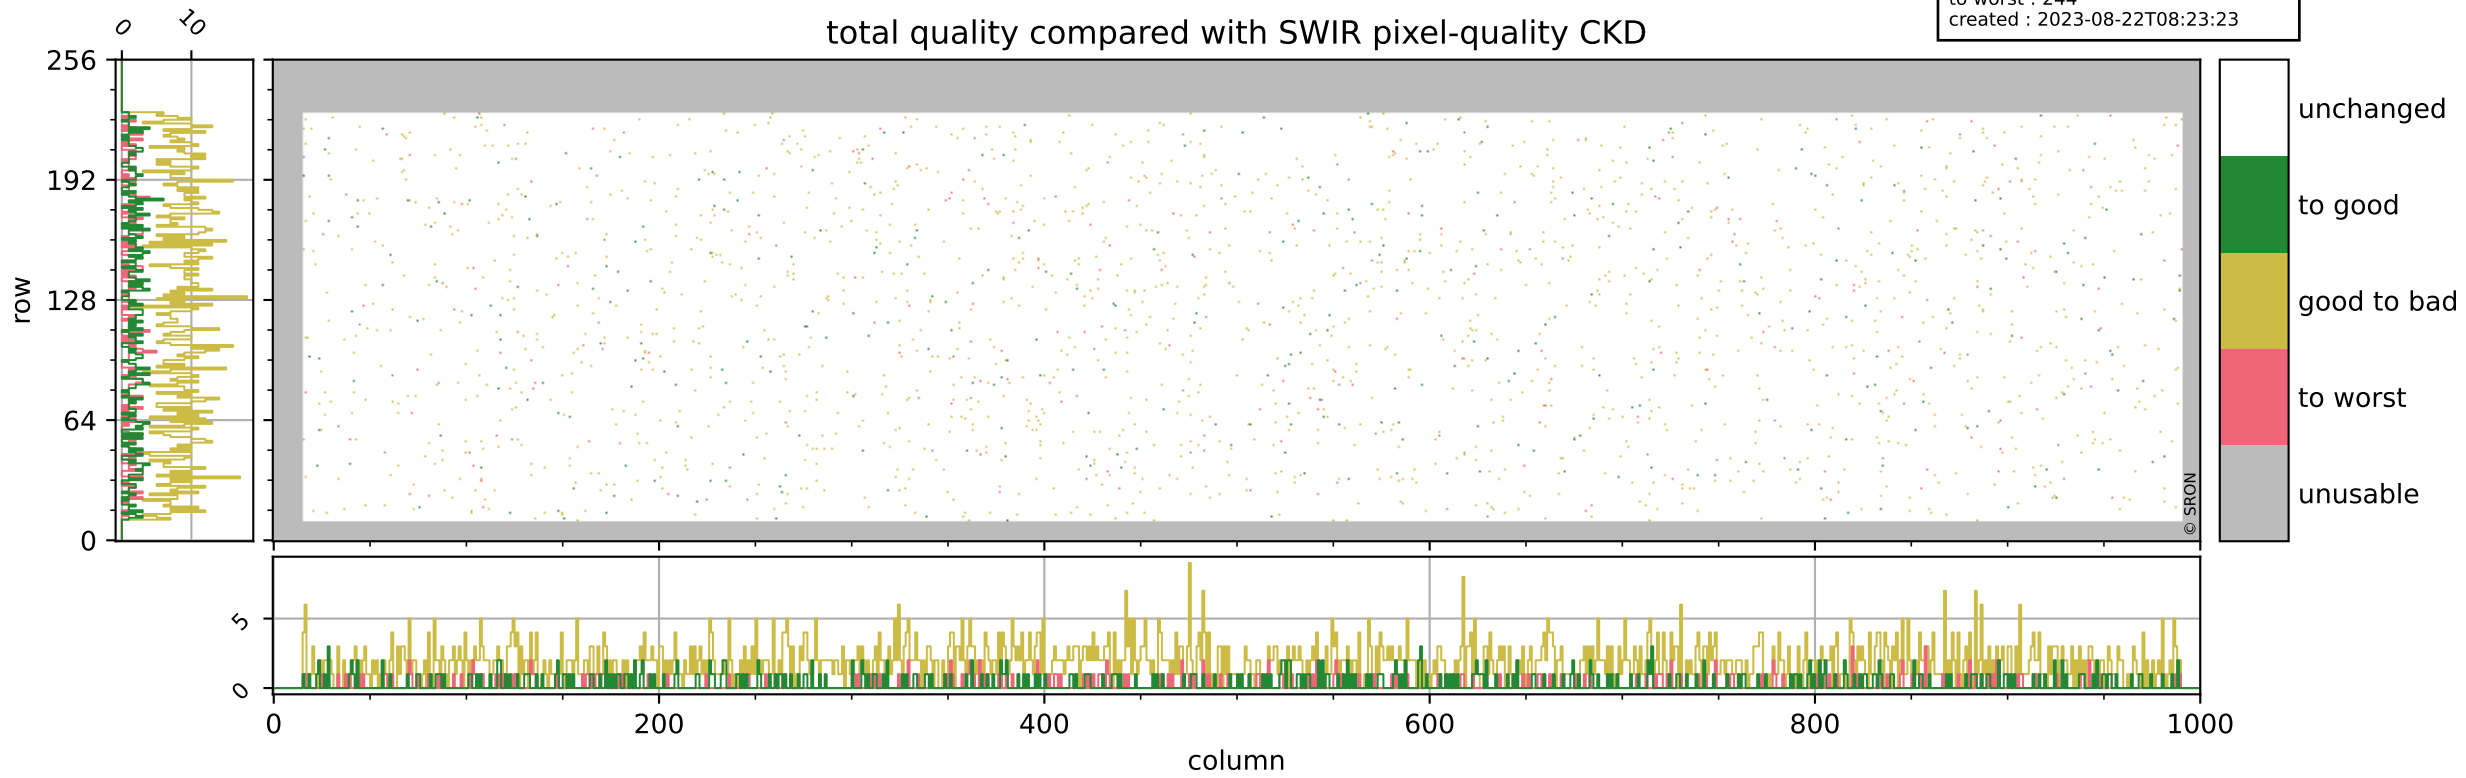

Tropomi SWIR pixel quality (official)

orbits : 18 in [19207, 19252]
coverage : 2021-06-28 / 2021-07-01
bad (quality < 0.8) : 298
worst (quality < 0.1) : 112
created : 2023-08-22T08:23:23

pixel-quality map (dark)

Tropomi SWIR pixel quality (official)

orbits : 18 in [19207, 19252]
coverage : 2021-06-28 / 2021-07-01
bad (quality < 0.8) : 3502
worst (quality < 0.1) : 371
created : 2023-08-22T08:23:23

pixel-quality map (noise average)

Tropomi SWIR pixel quality (official)

orbits : 18 in [19207, 19252]
coverage : 2021-06-28 / 2021-07-01
to good : 346
good to bad : 1622
to worst : 244
created : 2023-08-22T08:23:23

total quality compared with SWIR pixel-quality CKD

Tropomi SWIR pixel quality (official)

orbits : 18 in [19207, 19252]
coverage : 2021-06-28 / 2021-07-01
created : 2023-08-22T08:23:23

Histograms of pixel-quality

Tropomi SWIR pixel quality (official) ground-tracks of Sentinel-5P