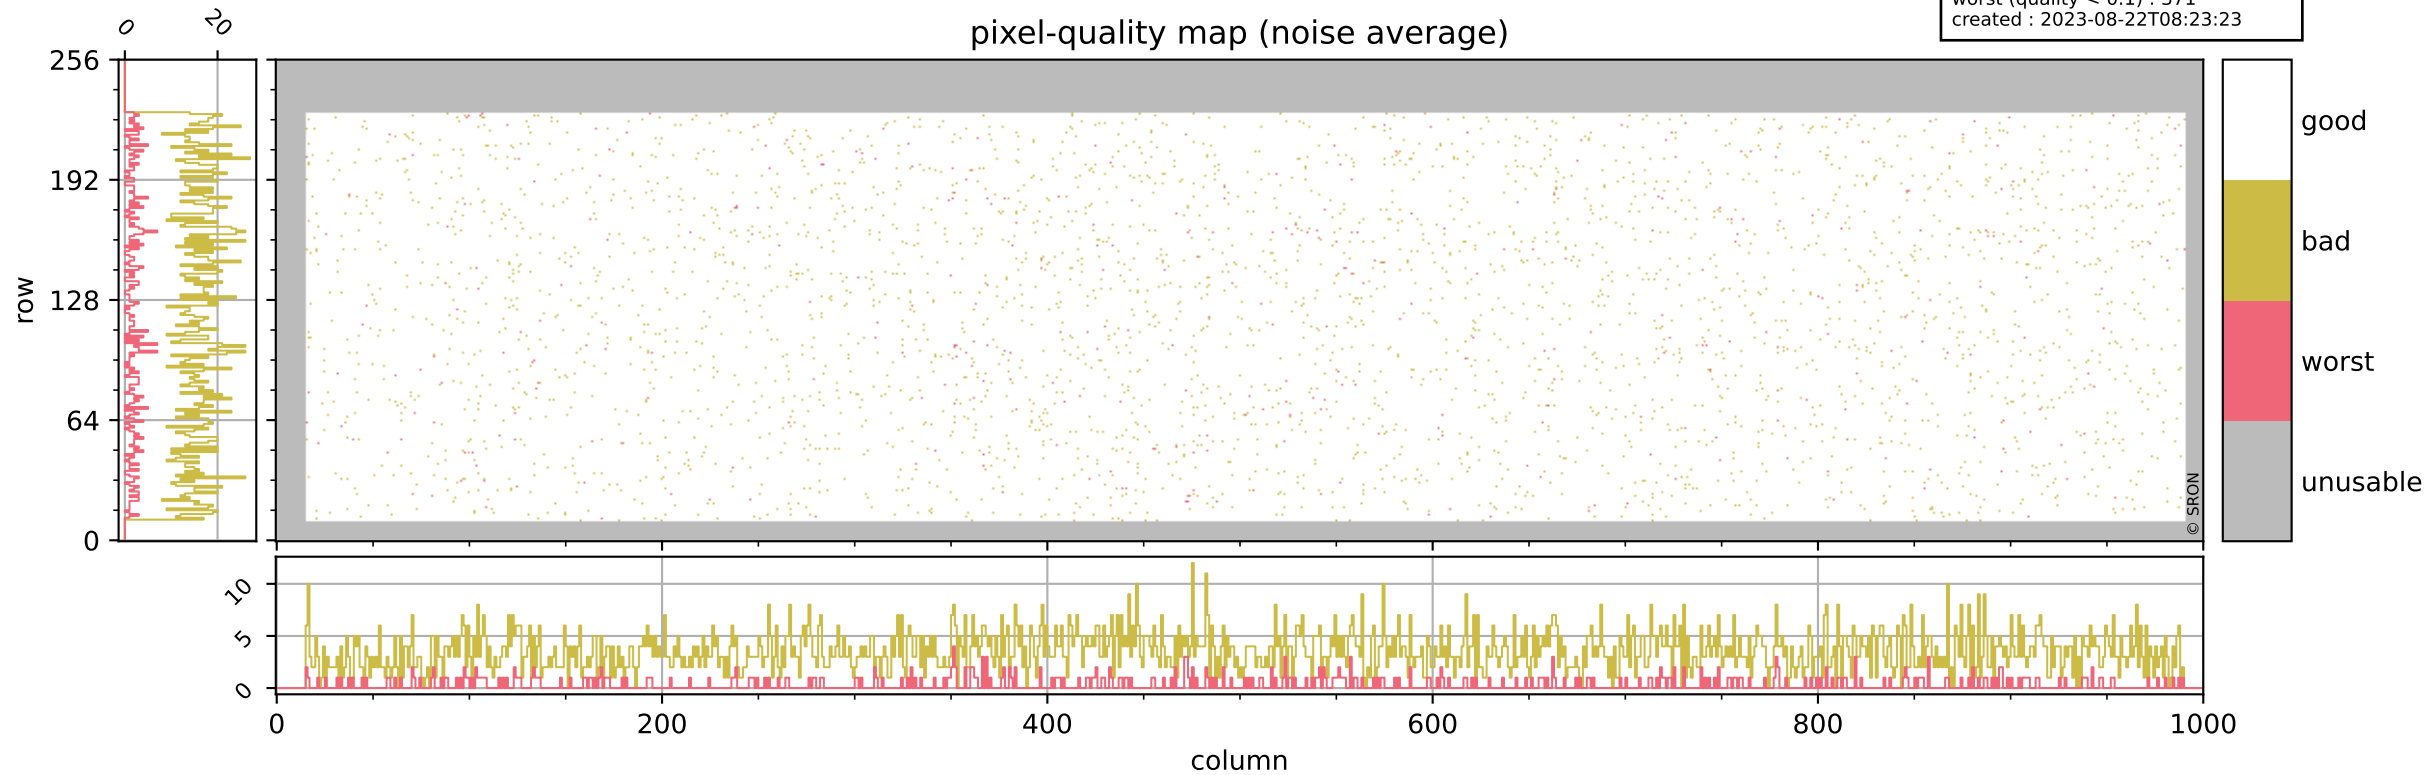

Tropomi SWIR pixel quality (official)

orbits : 18 in [19207, 19252]
coverage : 2021-06-28 / 2021-07-01
bad (quality < 0.8) : 298
worst (quality < 0.1) : 112
created : 2023-08-22T08:23:23

pixel-quality map (dark)

Tropomi SWIR pixel quality (official)

orbits : 18 in [19207, 19252]
coverage : 2021-06-28 / 2021-07-01
bad (quality < 0.8) : 3502
worst (quality < 0.1) : 371
created : 2023-08-22T08:23:23

pixel-quality map (noise average)

Tropomi SWIR pixel quality (official)

orbits : 18 in [19207, 19252]
coverage : 2021-06-28 / 2021-07-01
to good : 346
good to bad : 1622
to worst : 244
created : 2023-08-22T08:23:23

total quality compared with SWIR pixel-quality CKD

Tropomi SWIR pixel quality (official)

orbits : 18 in [19207, 19252]
coverage : 2021-06-28 / 2021-07-01
created : 2023-08-22T08:23:23

Histograms of pixel-quality

Tropomi SWIR pixel quality (official) ground-tracks of Sentinel-5P