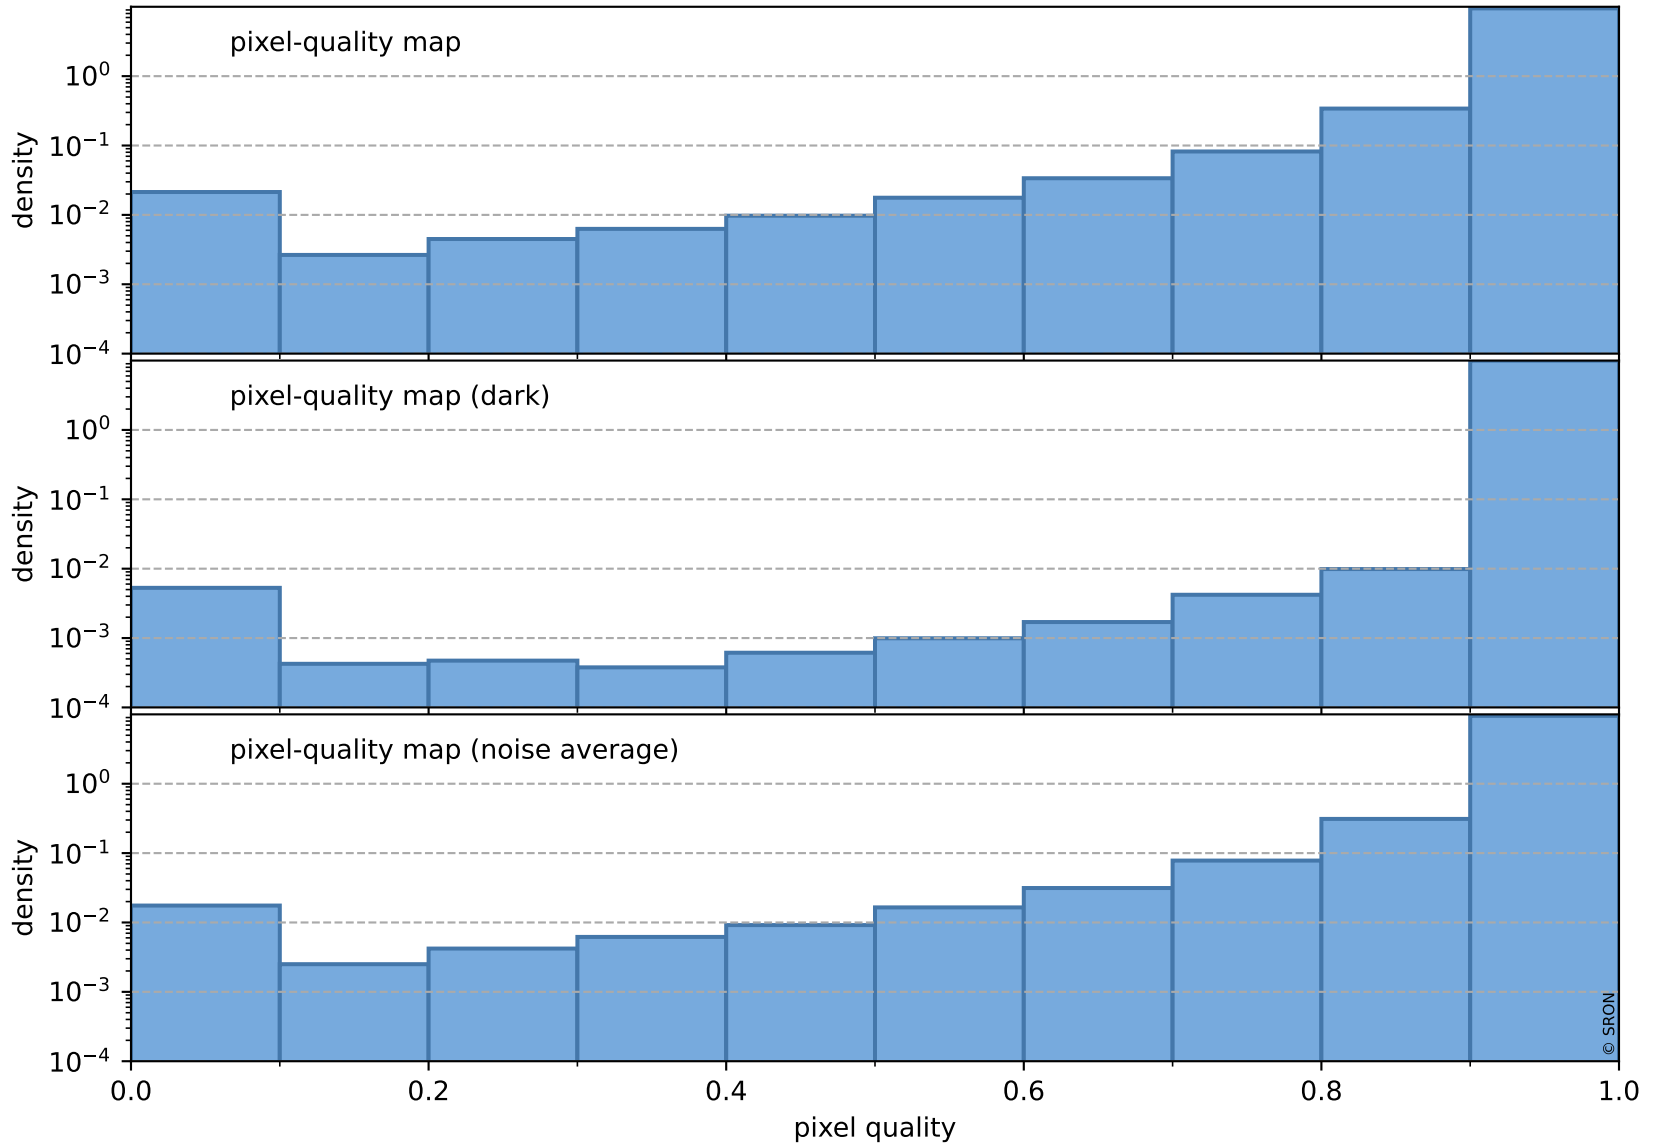

Tropomi SWIR pixel quality (official)

orbits : 18 in [19207, 19252]
coverage : 2021-06-28 / 2021-07-01
bad (quality < 0.8) : 3502
worst (quality < 0.1) : 371
created : 2023-08-22T08:23:23

pixel-quality map (noise average)

Tropomi SWIR pixel quality (official)

orbits : 18 in [19207, 19252]
coverage : 2021-06-28 / 2021-07-01
to good : 346
good to bad : 1622
to worst : 244
created : 2023-08-22T08:23:23

total quality compared with SWIR pixel-quality CKD

Tropomi SWIR pixel quality (official)

orbits : 18 in [19207, 19252]
coverage : 2021-06-28 / 2021-07-01
created : 2023-08-22T08:23:23

Histograms of pixel-quality

Tropomi SWIR pixel quality (official) ground-tracks of Sentinel-5P

orbits : 18 in [19207, 19252]
coverage : 2021-06-28 / 2021-07-01
created : 2023-08-22T08:23:24

Tropomi SWIR pixel quality (official)

orbits : [2827, 19252]
coverage : 2018-04-30 / 2021-07-01
created : 2023-08-22T08:23:24