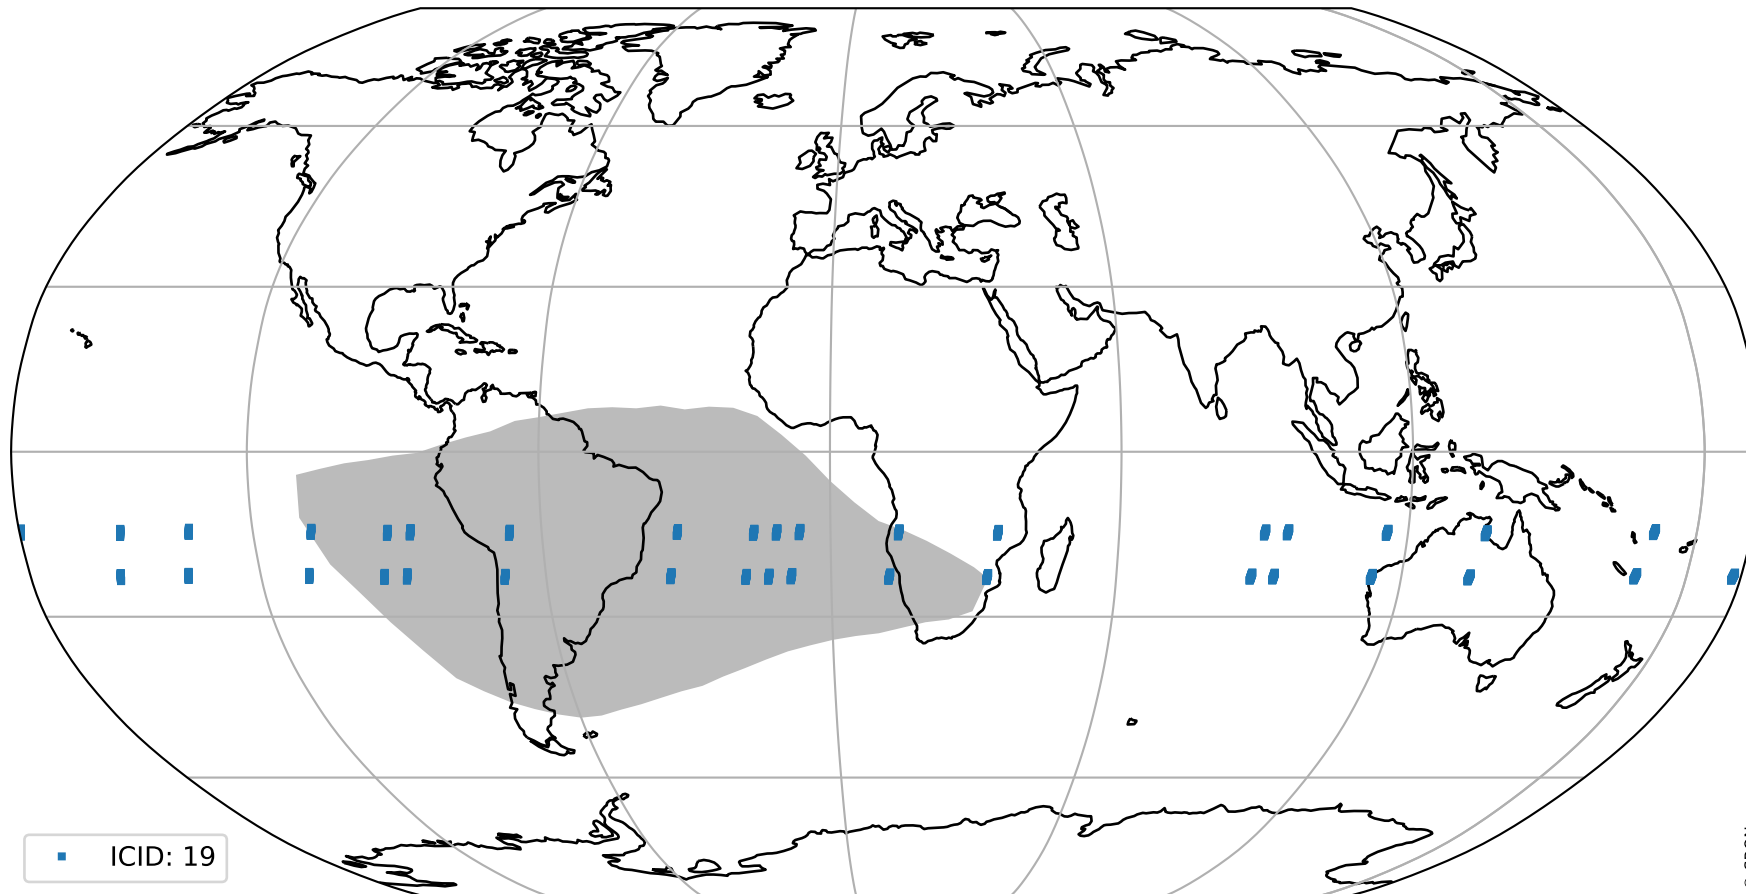

Tropomi SWIR pixel quality (official)

orbits : 18 in [19207, 19252]
coverage : 2021-06-28 / 2021-07-01
to good : 346
good to bad : 1622
to worst : 244
created : 2023-08-22T08:23:23

total quality compared with SWIR pixel-quality CKD

Tropomi SWIR pixel quality (official)

orbits : 18 in [19207, 19252]
coverage : 2021-06-28 / 2021-07-01
created : 2023-08-22T08:23:23

Histograms of pixel-quality

Tropomi SWIR pixel quality (official) ground-tracks of Sentinel-5P

orbits : 18 in [19207, 19252]
coverage : 2021-06-28 / 2021-07-01
created : 2023-08-22T08:23:24

Tropomi SWIR pixel quality (official)

orbits : [2827, 19252]
coverage : 2018-04-30 / 2021-07-01
created : 2023-08-22T08:23:24