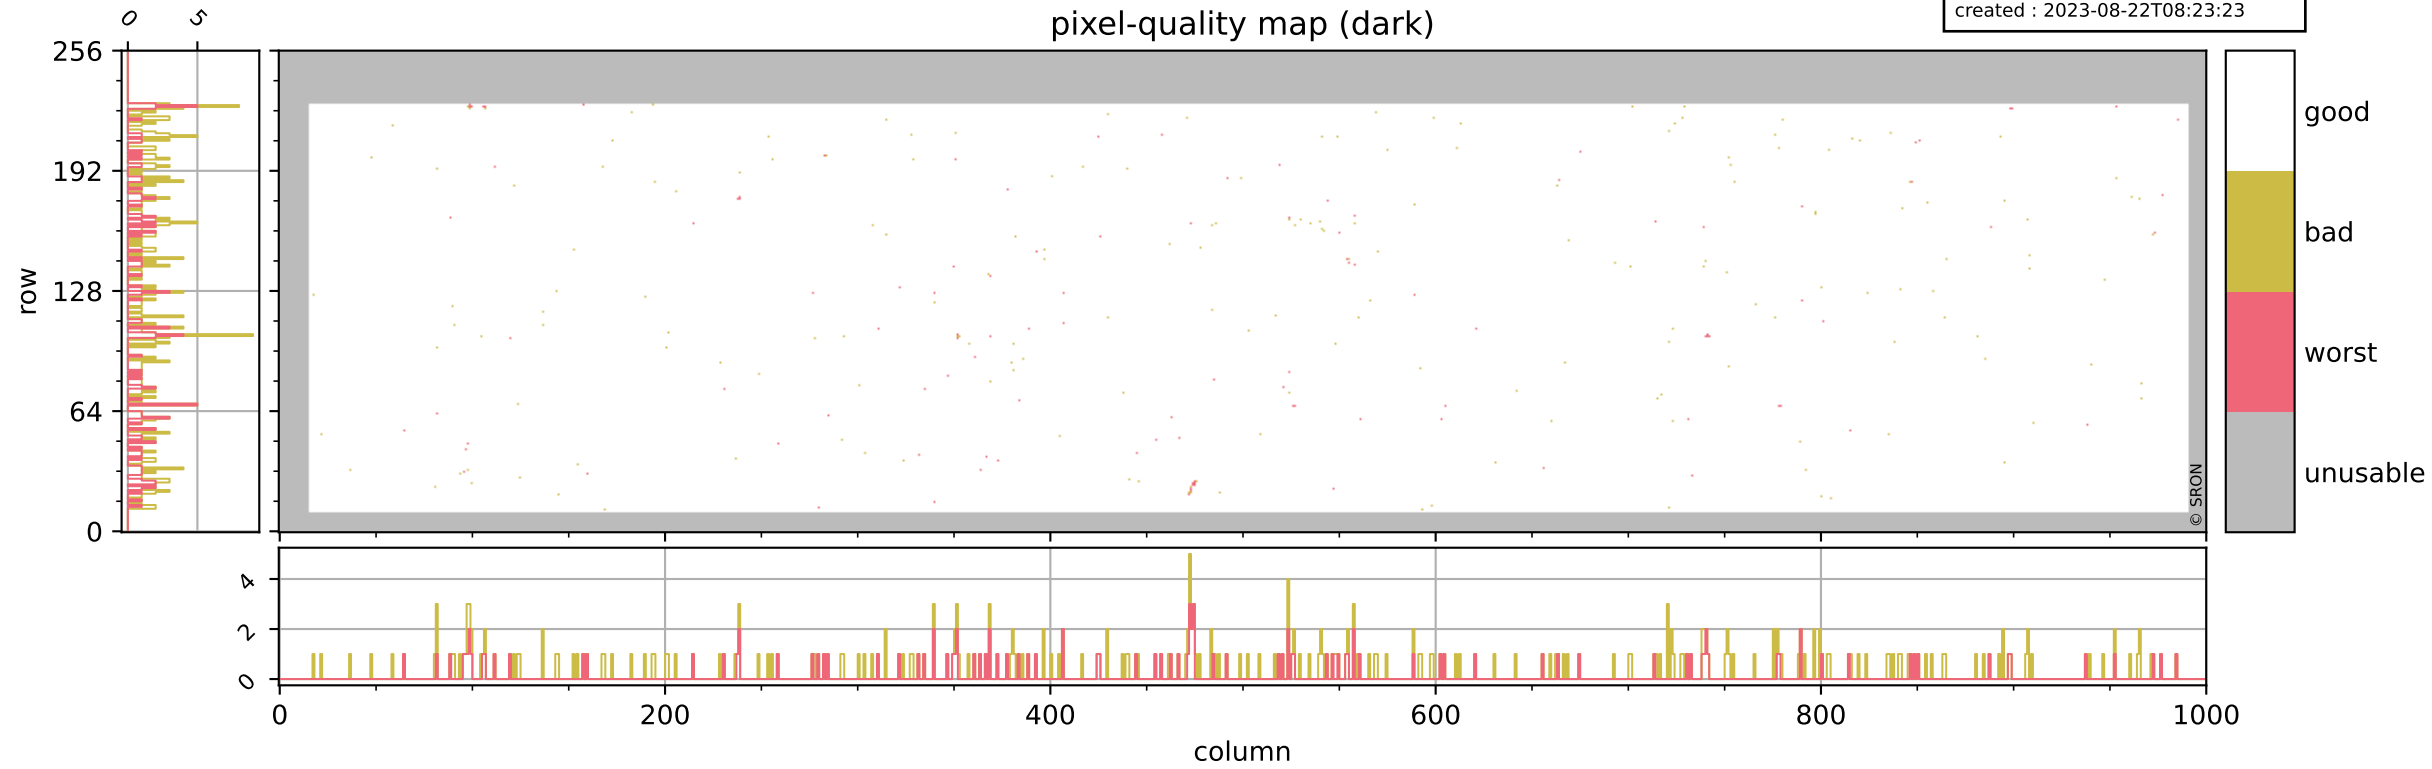

Tropomi SWIR pixel quality (official)

orbits : 18 in [19207, 19252]
coverage : 2021-06-28 / 2021-07-01
bad (quality < 0.8) : 3766
worst (quality < 0.1) : 452
created : 2023-08-22T08:23:22

pixel-quality map

Tropomi SWIR pixel quality (official)

orbits : 18 in [19207, 19252]
coverage : 2021-06-28 / 2021-07-01
bad (quality < 0.8) : 298
worst (quality < 0.1) : 112
created : 2023-08-22T08:23:23

pixel-quality map (dark)

Tropomi SWIR pixel quality (official)

orbits : 18 in [19207, 19252]
coverage : 2021-06-28 / 2021-07-01
bad (quality < 0.8) : 3502
worst (quality < 0.1) : 371
created : 2023-08-22T08:23:23

pixel-quality map (noise average)

Tropomi SWIR pixel quality (official)

orbits : 18 in [19207, 19252]
coverage : 2021-06-28 / 2021-07-01
created : 2023-08-22T08:23:23

Histograms of pixel-quality

Tropomi SWIR pixel quality (official) ground-tracks of Sentinel-5P