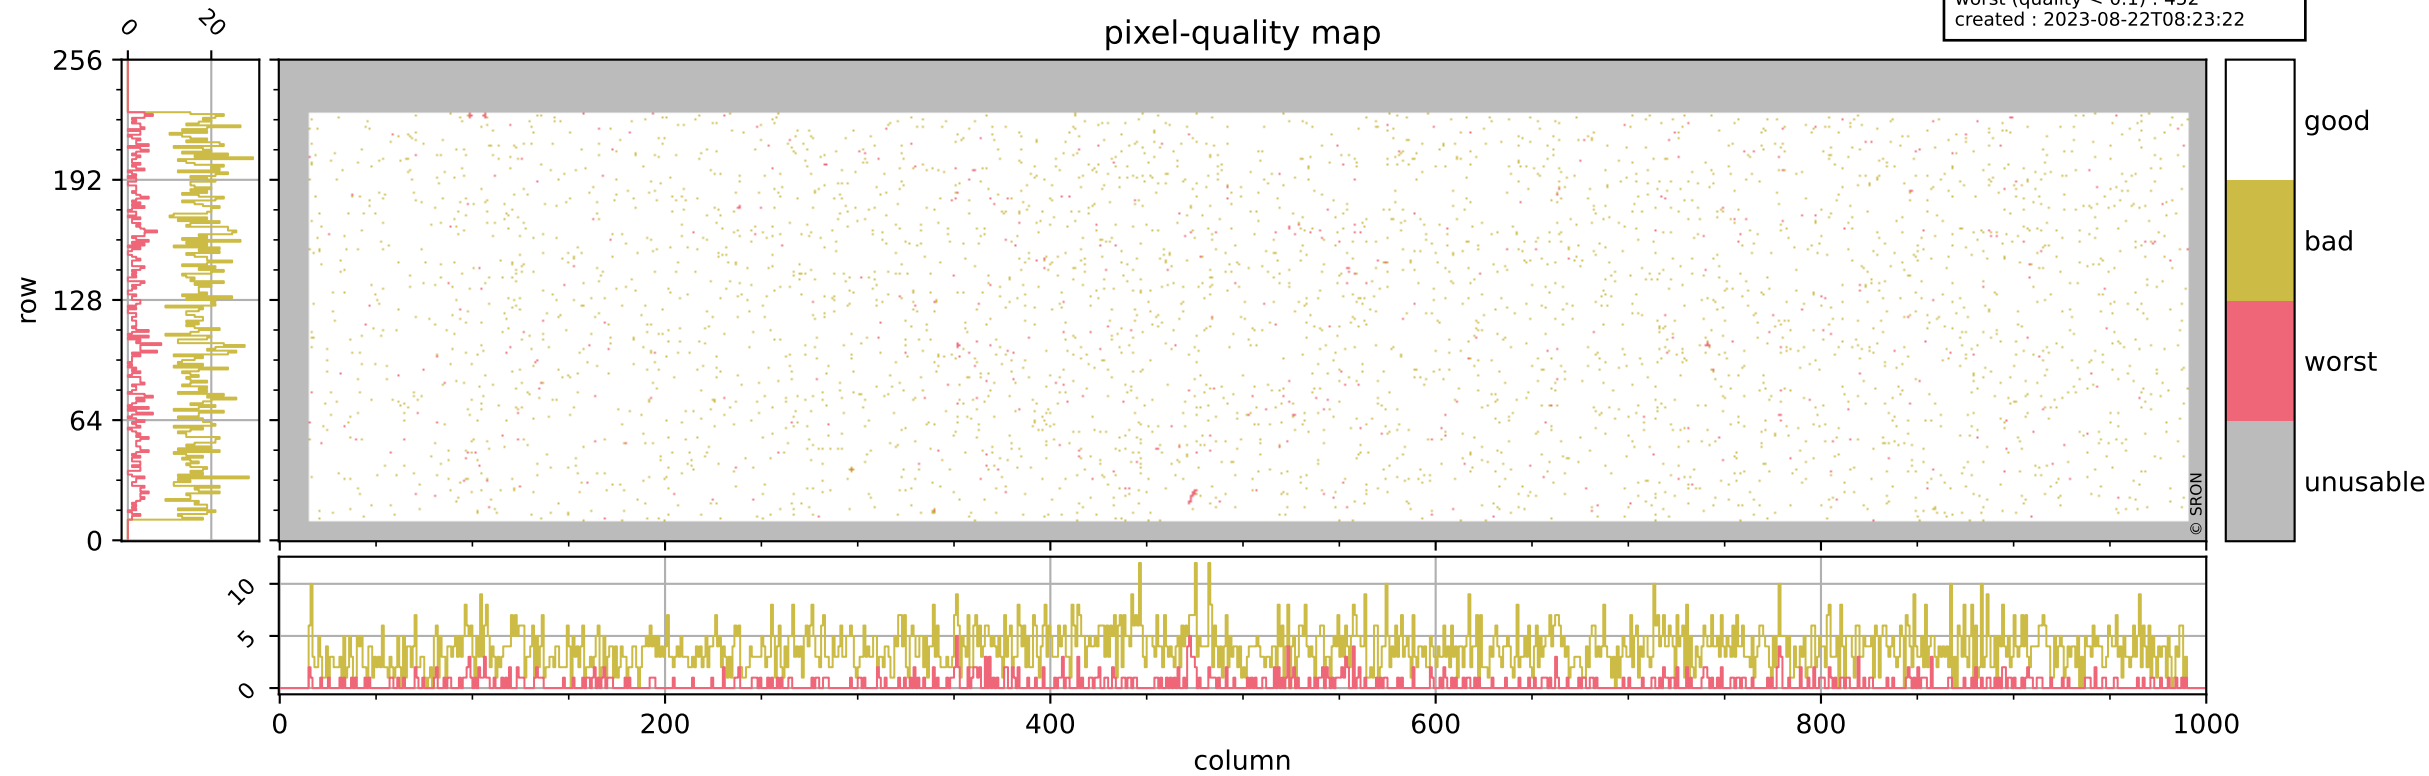

Tropomi SWIR pixel quality (official)

orbits : 18 in [19207, 19252]
coverage : 2021-06-28 / 2021-07-01
bad (quality < 0.8) : 3766
worst (quality < 0.1) : 452
created : 2023-08-22T08:23:22

pixel-quality map

Tropomi SWIR pixel quality (official)

orbits : 18 in [19207, 19252]
coverage : 2021-06-28 / 2021-07-01
bad (quality < 0.8) : 298
worst (quality < 0.1) : 112
created : 2023-08-22T08:23:23

pixel-quality map (dark)

Tropomi SWIR pixel quality (official)

orbits : 18 in [19207, 19252]
coverage : 2021-06-28 / 2021-07-01
bad (quality < 0.8) : 3502
worst (quality < 0.1) : 371
created : 2023-08-22T08:23:23

pixel-quality map (noise average)

Tropomi SWIR pixel quality (official)

orbits : 18 in [19207, 19252]
coverage : 2021-06-28 / 2021-07-01
created : 2023-08-22T08:23:23

Histograms of pixel-quality

Tropomi SWIR pixel quality (official) ground-tracks of Sentinel-5P