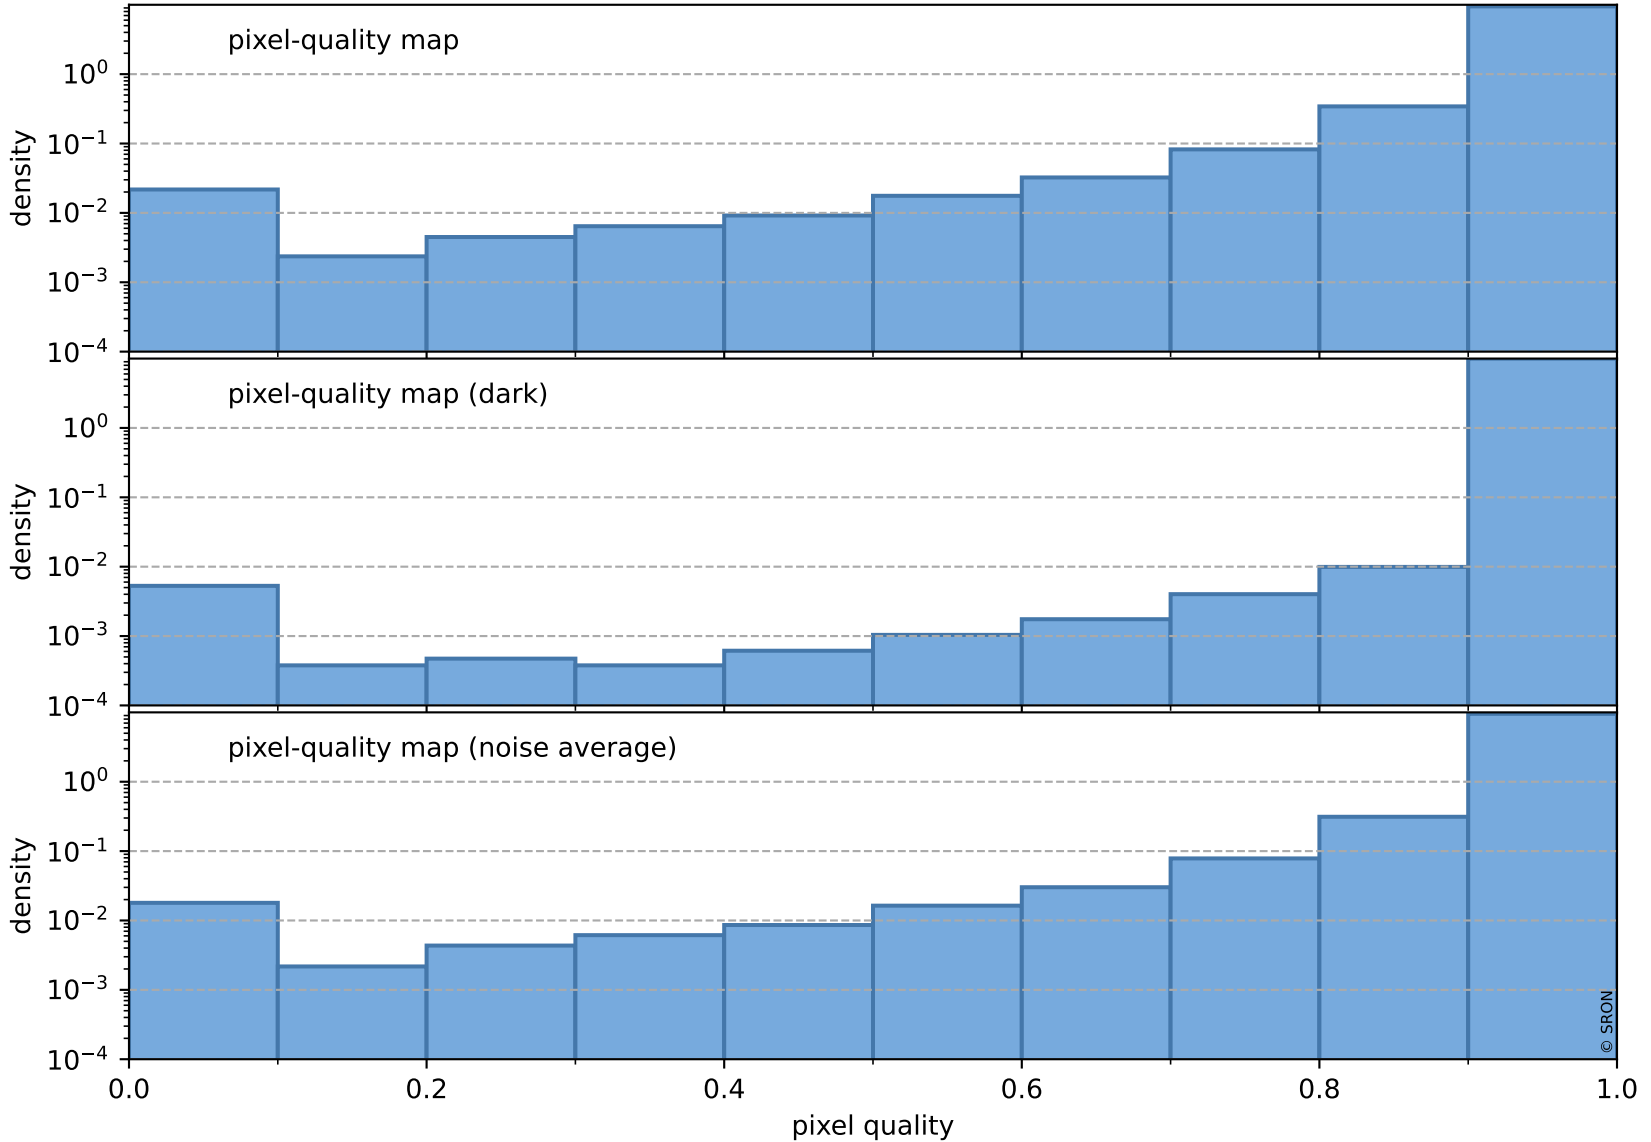

Tropomi SWIR pixel quality (official)

orbits : 19 in [19237, 19282]
coverage : 2021-06-30 / 2021-07-03
to good : 357
good to bad : 1593
to worst : 254
created : 2023-08-22T08:23:28

total quality compared with SWIR pixel-quality CKD

Tropomi SWIR pixel quality (official)

orbits : 19 in [19237, 19282]
coverage : 2021-06-30 / 2021-07-03
created : 2023-08-22T08:23:28

Histograms of pixel-quality

Tropomi SWIR pixel quality (official) ground-tracks of Sentinel-5P

orbits : 19 in [19237, 19282]
coverage : 2021-06-30 / 2021-07-03
created : 2023-08-22T08:23:28

Tropomi SWIR pixel quality (official)

orbits : [2827, 19282]
coverage : 2018-04-30 / 2021-07-03
created : 2023-08-22T08:23:29