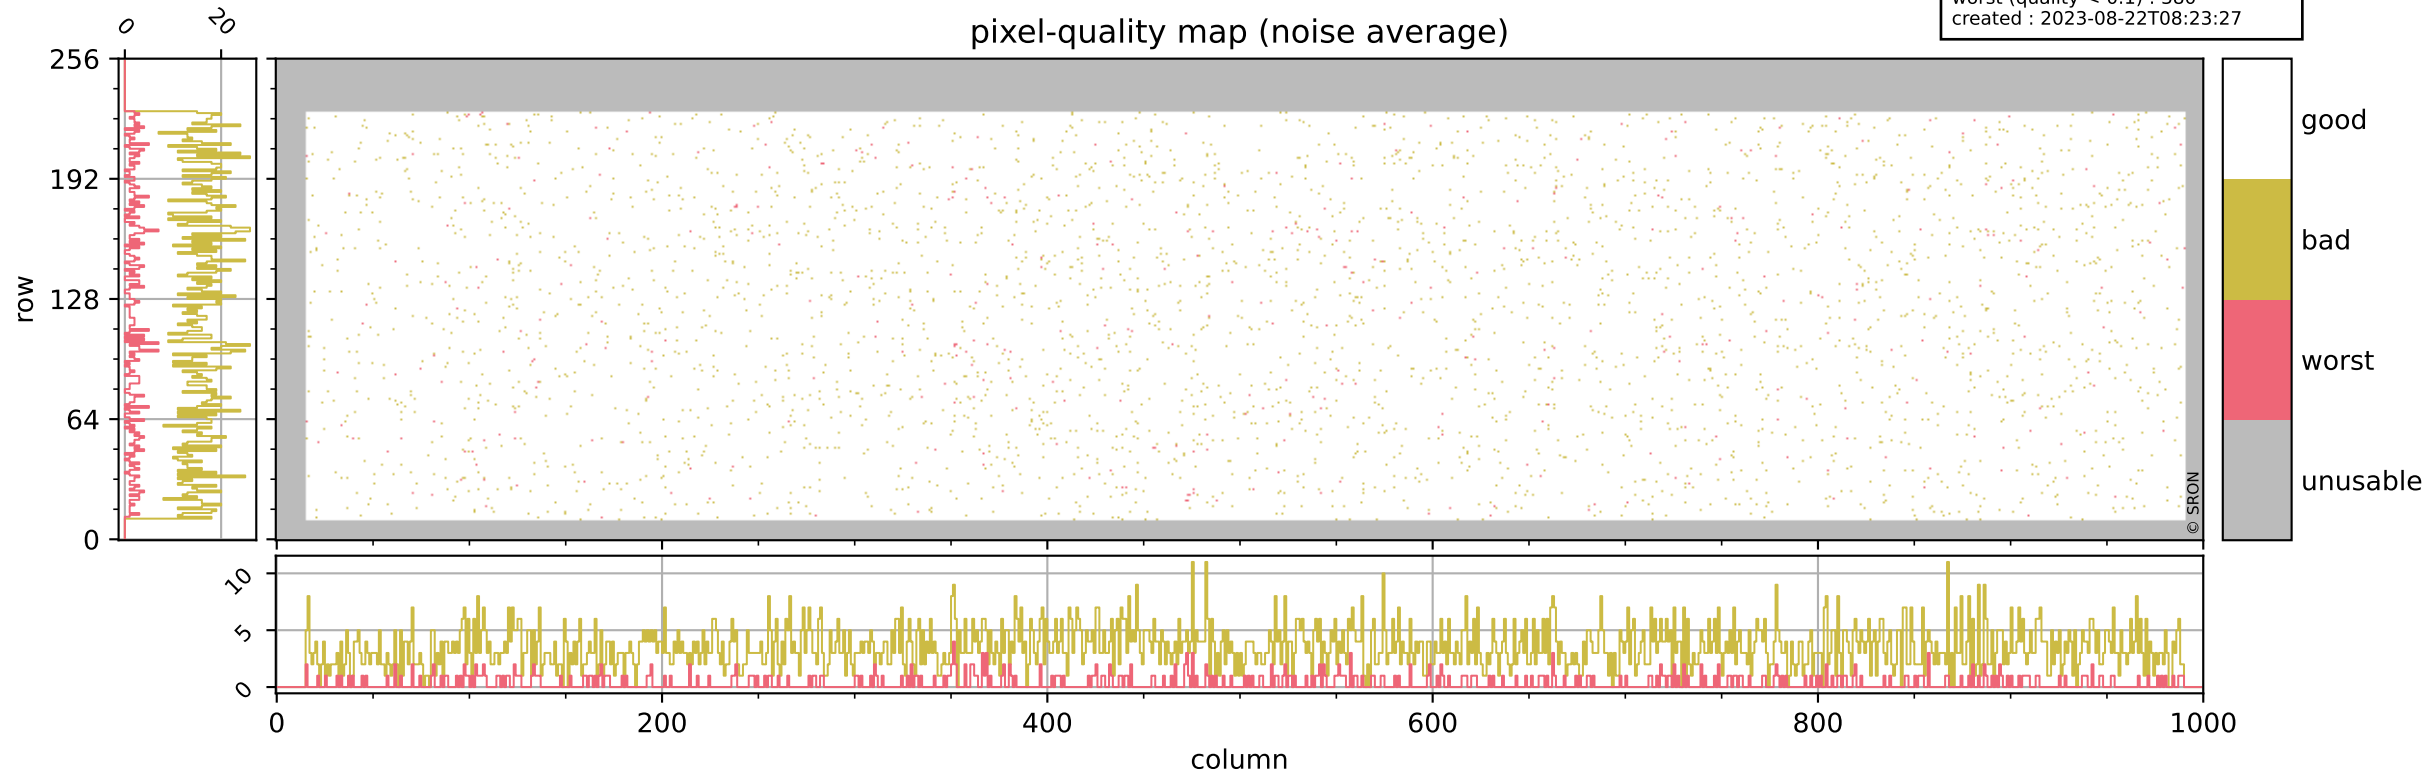

Tropomi SWIR pixel quality (official)

orbits : 19 in [19237, 19282]
coverage : 2021-06-30 / 2021-07-03
bad (quality < 0.8) : 295
worst (quality < 0.1) : 112
created : 2023-08-22T08:23:27

pixel-quality map (dark)

Tropomi SWIR pixel quality (official)

orbits : 19 in [19237, 19282]
coverage : 2021-06-30 / 2021-07-03
bad (quality < 0.8) : 3474
worst (quality < 0.1) : 380
created : 2023-08-22T08:23:27

pixel-quality map (noise average)

Tropomi SWIR pixel quality (official)

orbits : 19 in [19237, 19282]
coverage : 2021-06-30 / 2021-07-03
to good : 357
good to bad : 1593
to worst : 254
created : 2023-08-22T08:23:28

total quality compared with SWIR pixel-quality CKD

Tropomi SWIR pixel quality (official)

orbits : 19 in [19237, 19282]
coverage : 2021-06-30 / 2021-07-03
created : 2023-08-22T08:23:28

Histograms of pixel-quality

Tropomi SWIR pixel quality (official) ground-tracks of Sentinel-5P