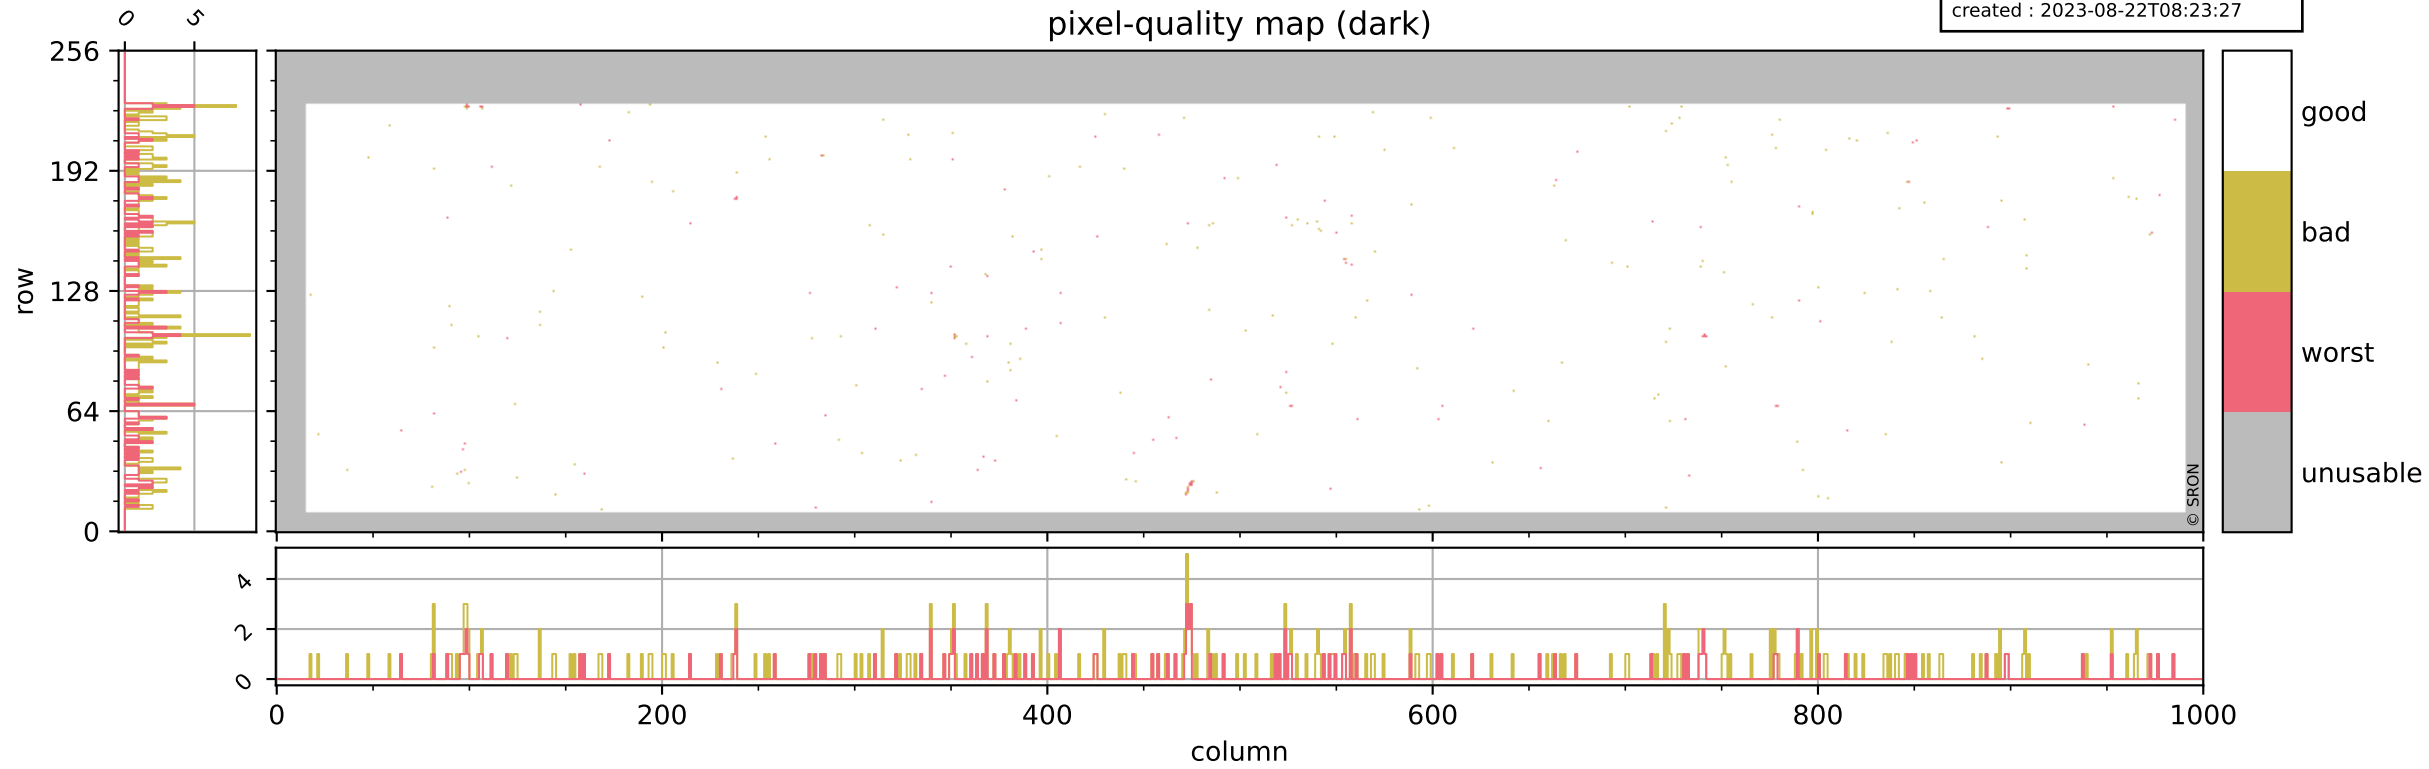

Tropomi SWIR pixel quality (official)

orbits : 19 in [19237, 19282]
coverage : 2021-06-30 / 2021-07-03
bad (quality < 0.8) : 3736
worst (quality < 0.1) : 460
created : 2023-08-22T08:23:27

pixel-quality map

Tropomi SWIR pixel quality (official)

orbits : 19 in [19237, 19282]
coverage : 2021-06-30 / 2021-07-03
bad (quality < 0.8) : 295
worst (quality < 0.1) : 112
created : 2023-08-22T08:23:27

pixel-quality map (dark)

Tropomi SWIR pixel quality (official)

orbits : 19 in [19237, 19282]
coverage : 2021-06-30 / 2021-07-03
bad (quality < 0.8) : 3474
worst (quality < 0.1) : 380
created : 2023-08-22T08:23:27

pixel-quality map (noise average)

Tropomi SWIR pixel quality (official)

orbits : 19 in [19237, 19282]
coverage : 2021-06-30 / 2021-07-03
created : 2023-08-22T08:23:28

Histograms of pixel-quality

Tropomi SWIR pixel quality (official) ground-tracks of Sentinel-5P