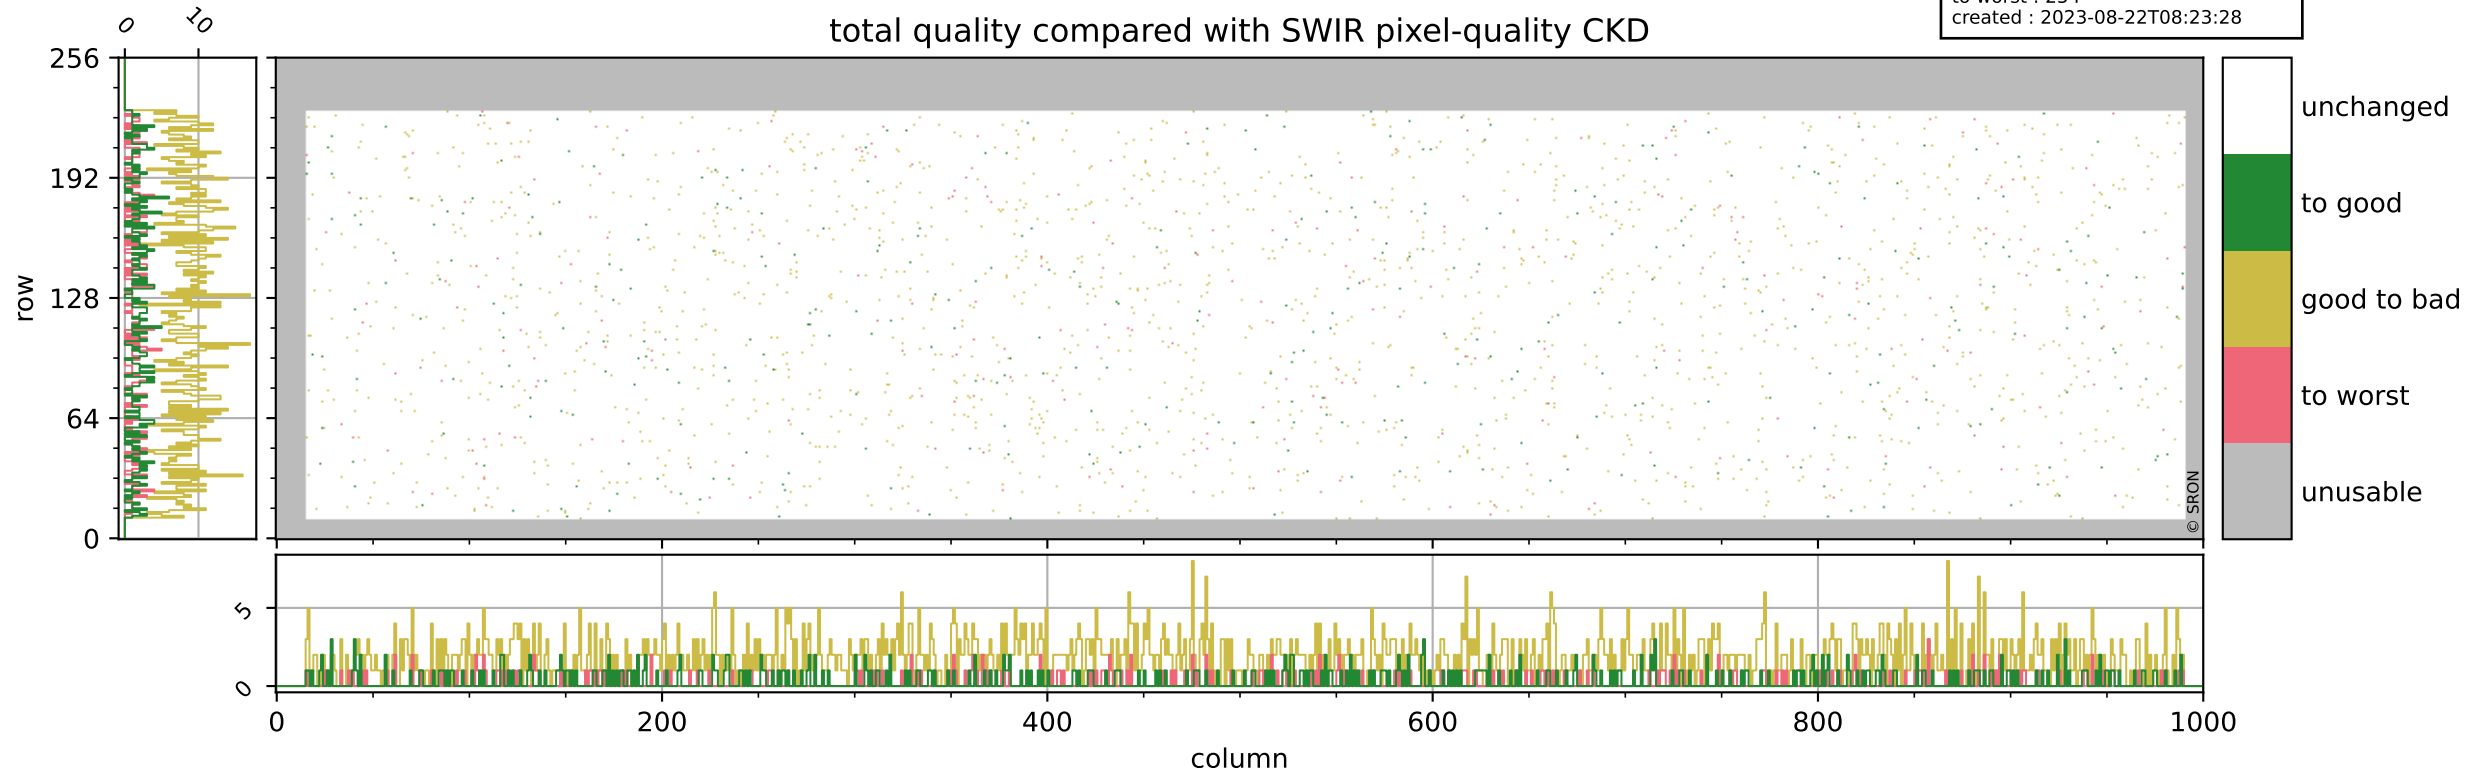

Tropomi SWIR pixel quality (official)

orbits : 19 in [19237, 19282]
coverage : 2021-06-30 / 2021-07-03
bad (quality < 0.8) : 3474
worst (quality < 0.1) : 380
created : 2023-08-22T08:23:27

pixel-quality map (noise average)

Tropomi SWIR pixel quality (official)

orbits : 19 in [19237, 19282]
coverage : 2021-06-30 / 2021-07-03
to good : 357
good to bad : 1593
to worst : 254
created : 2023-08-22T08:23:28

total quality compared with SWIR pixel-quality CKD

Tropomi SWIR pixel quality (official)

orbits : 19 in [19237, 19282]
coverage : 2021-06-30 / 2021-07-03
created : 2023-08-22T08:23:28

Histograms of pixel-quality

Tropomi SWIR pixel quality (official) ground-tracks of Sentinel-5P

orbits : 19 in [19237, 19282]
coverage : 2021-06-30 / 2021-07-03
created : 2023-08-22T08:23:28

Tropomi SWIR pixel quality (official)

orbits : [2827, 19282]
coverage : 2018-04-30 / 2021-07-03
created : 2023-08-22T08:23:29