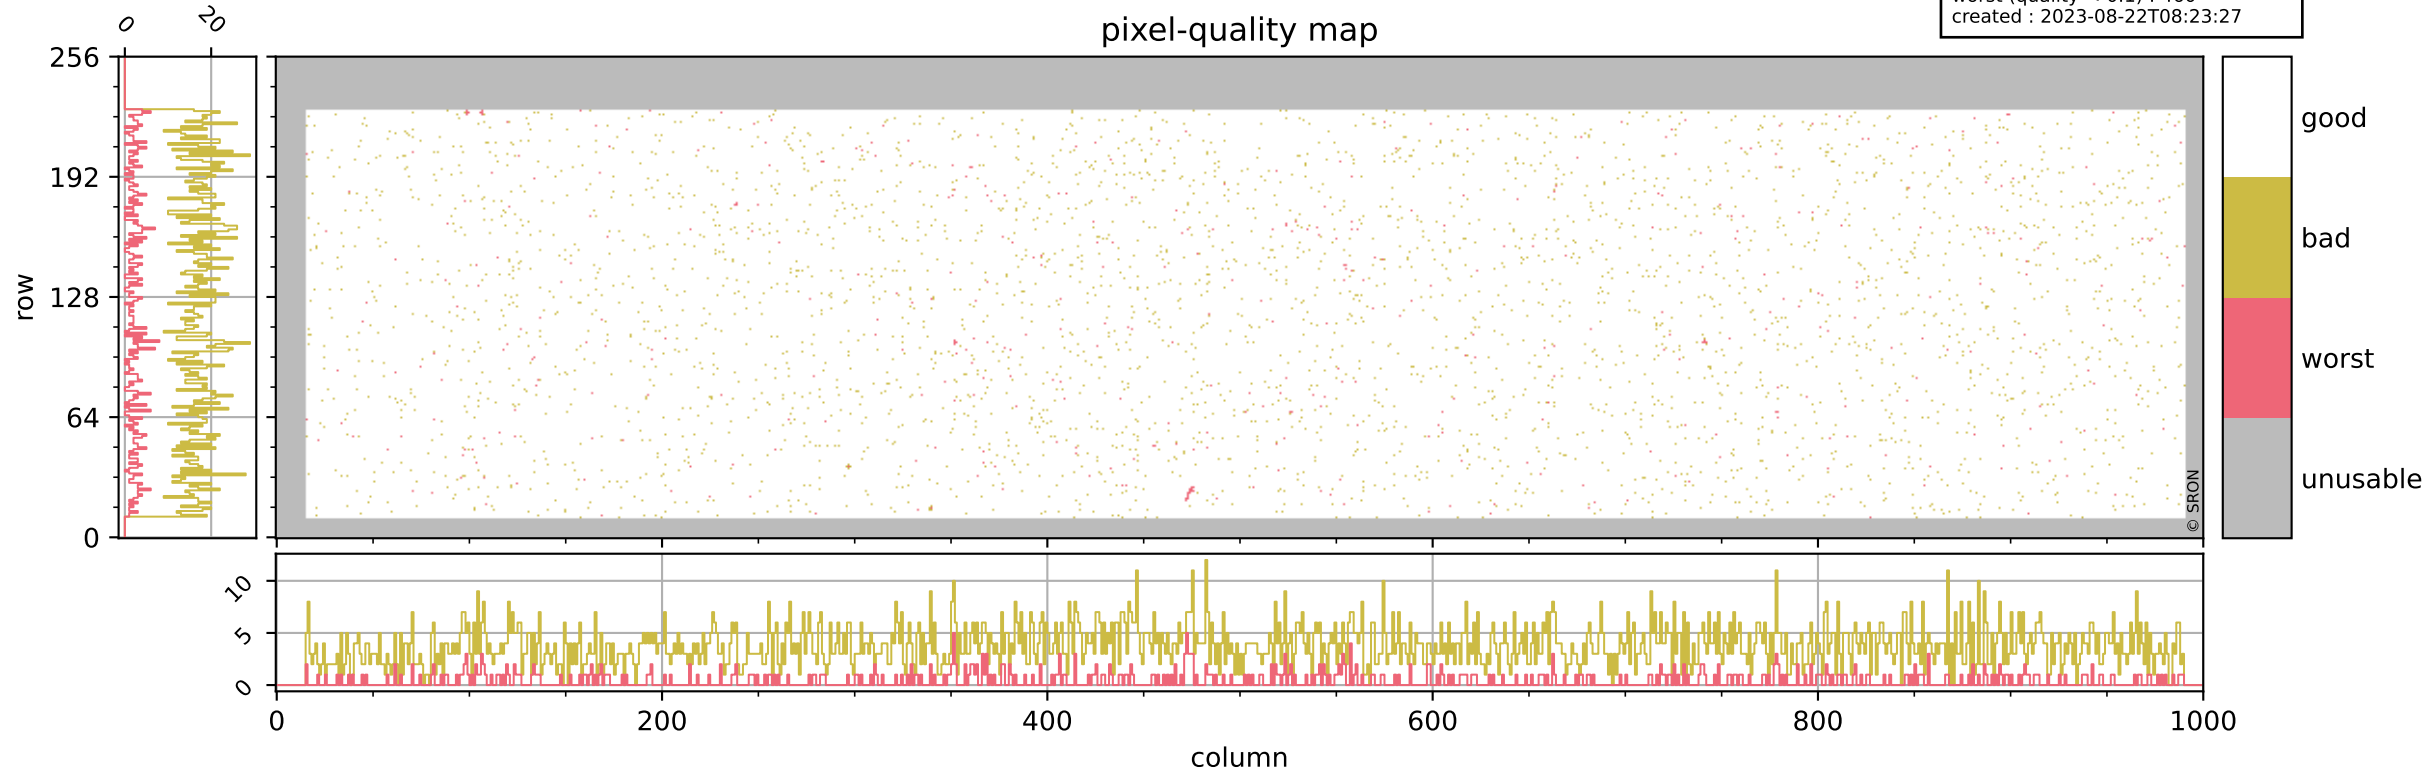

Tropomi SWIR pixel quality (official)

orbits : 19 in [19237, 19282]
coverage : 2021-06-30 / 2021-07-03
bad (quality < 0.8) : 3736
worst (quality < 0.1) : 460
created : 2023-08-22T08:23:27

pixel-quality map

Tropomi SWIR pixel quality (official)

orbits : 19 in [19237, 19282]
coverage : 2021-06-30 / 2021-07-03
bad (quality < 0.8) : 295
worst (quality < 0.1) : 112
created : 2023-08-22T08:23:27

pixel-quality map (dark)

Tropomi SWIR pixel quality (official)

orbits : 19 in [19237, 19282]
coverage : 2021-06-30 / 2021-07-03
bad (quality < 0.8) : 3474
worst (quality < 0.1) : 380
created : 2023-08-22T08:23:27

pixel-quality map (noise average)

Tropomi SWIR pixel quality (official)

orbits : 19 in [19237, 19282]
coverage : 2021-06-30 / 2021-07-03
created : 2023-08-22T08:23:28

Histograms of pixel-quality

Tropomi SWIR pixel quality (official) ground-tracks of Sentinel-5P