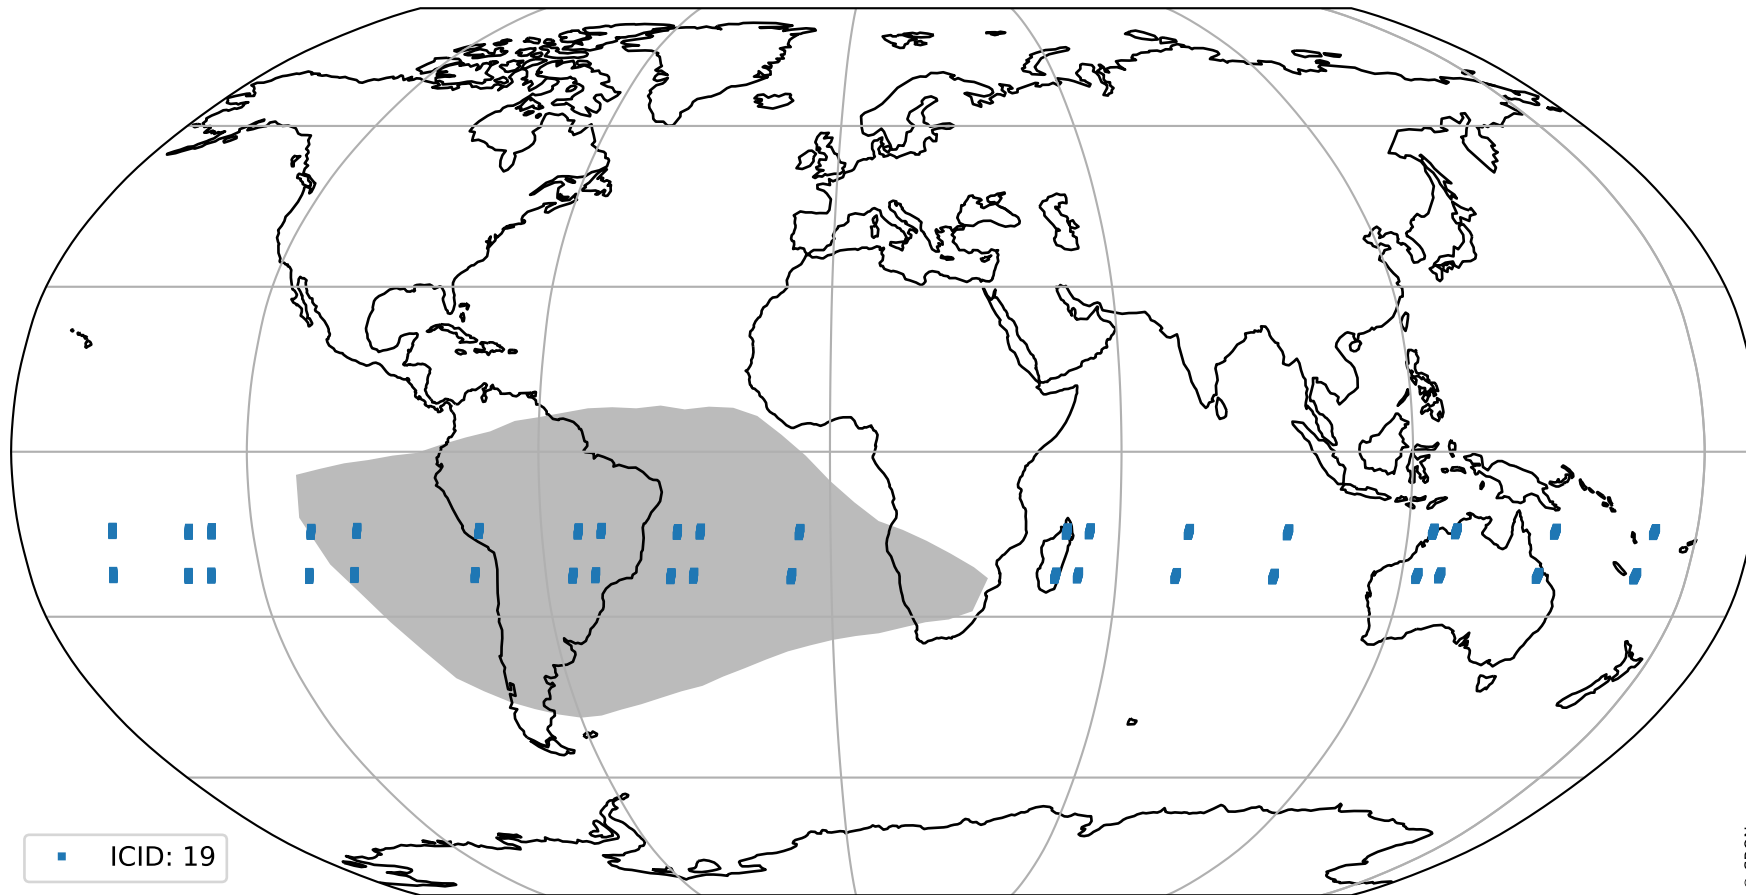

Tropomi SWIR pixel quality (official)

orbits : 19 in [19237, 19282]
coverage : 2021-06-30 / 2021-07-03
to good : 357
good to bad : 1593
to worst : 254
created : 2023-08-22T08:23:28

total quality compared with SWIR pixel-quality CKD

Tropomi SWIR pixel quality (official)

orbits : 19 in [19237, 19282]
coverage : 2021-06-30 / 2021-07-03
created : 2023-08-22T08:23:28

Histograms of pixel-quality

Tropomi SWIR pixel quality (official) ground-tracks of Sentinel-5P

orbits : 19 in [19237, 19282]
coverage : 2021-06-30 / 2021-07-03
created : 2023-08-22T08:23:28

Tropomi SWIR pixel quality (official)

orbits : [2827, 19282]
coverage : 2018-04-30 / 2021-07-03
created : 2023-08-22T08:23:29