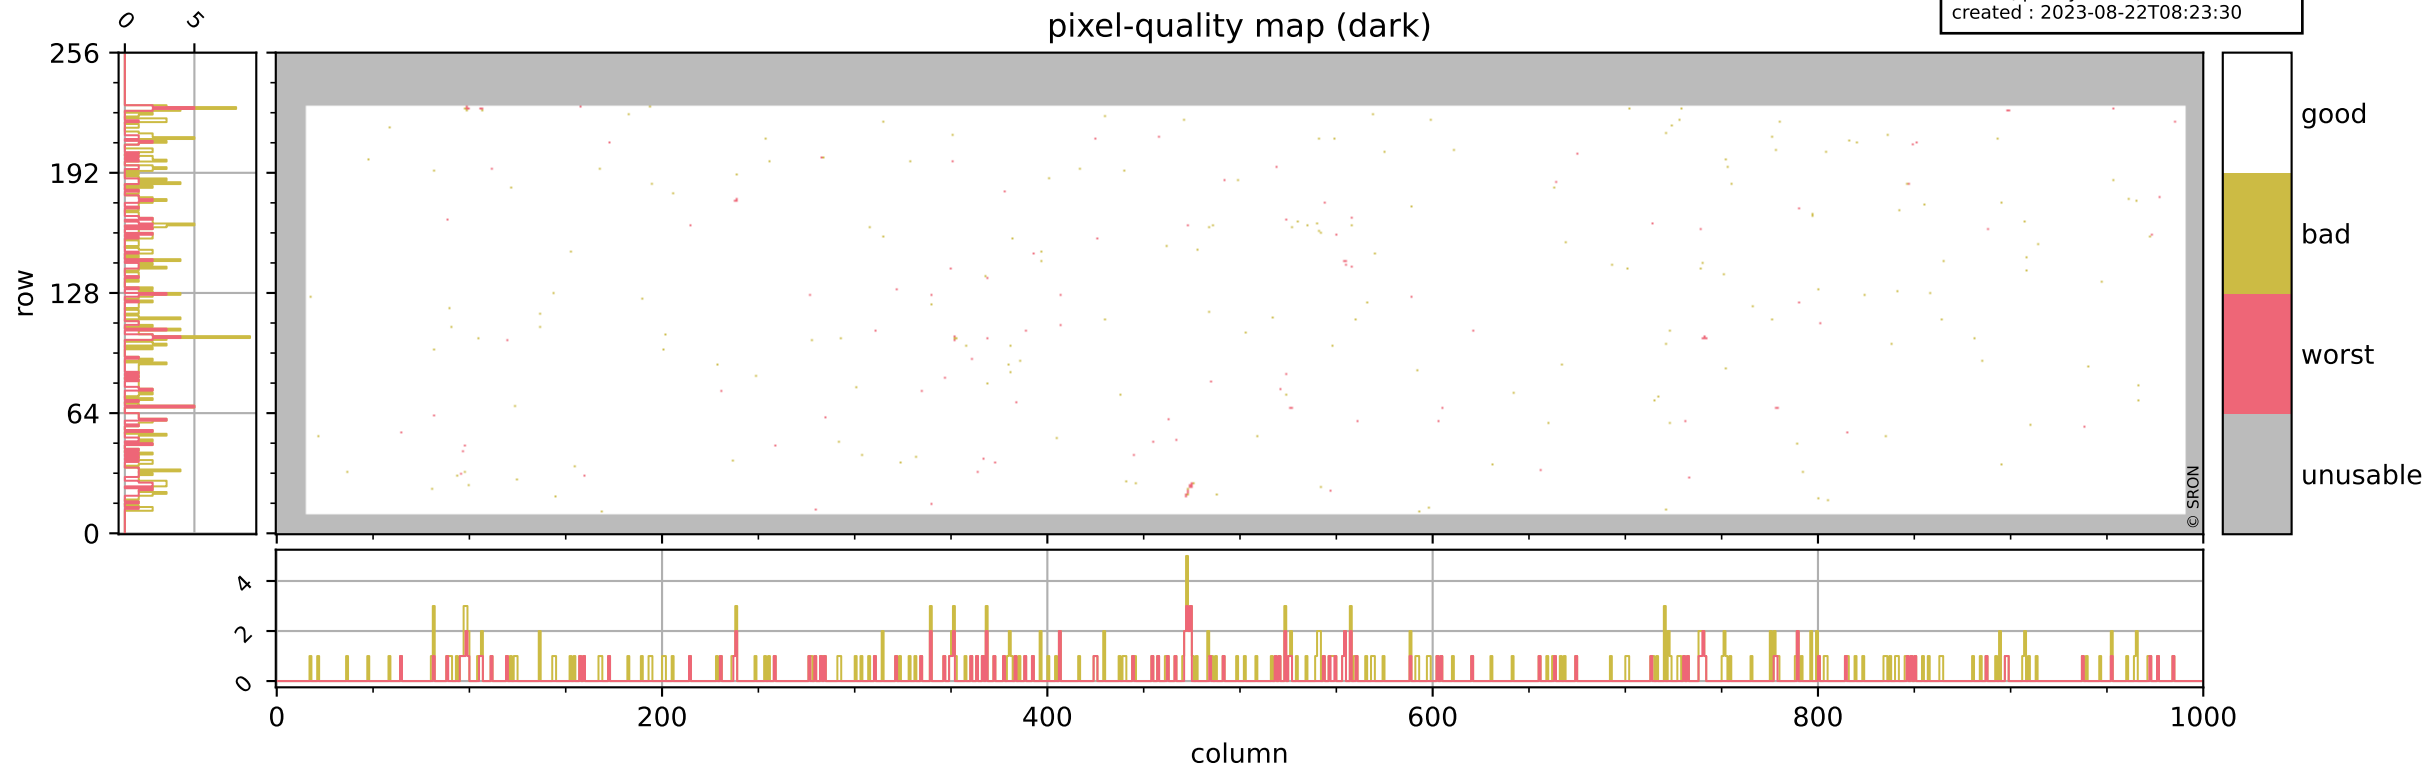

Tropomi SWIR pixel quality (official)

orbits : 20 in [19252, 19297]
coverage : 2021-07-01 / 2021-07-04
bad (quality < 0.8) : 3812
worst (quality < 0.1) : 460
created : 2023-08-22T08:23:29

pixel-quality map

Tropomi SWIR pixel quality (official)

orbits : 20 in [19252, 19297]
coverage : 2021-07-01 / 2021-07-04
bad (quality < 0.8) : 297
worst (quality < 0.1) : 114
created : 2023-08-22T08:23:30

pixel-quality map (dark)

Tropomi SWIR pixel quality (official)

orbits : 20 in [19252, 19297]
coverage : 2021-07-01 / 2021-07-04
bad (quality < 0.8) : 3552
worst (quality < 0.1) : 380
created : 2023-08-22T08:23:30

pixel-quality map (noise average)

Tropomi SWIR pixel quality (official)

orbits : 20 in [19252, 19297]
coverage : 2021-07-01 / 2021-07-04
created : 2023-08-22T08:23:30

Histograms of pixel-quality

Tropomi SWIR pixel quality (official) ground-tracks of Sentinel-5P