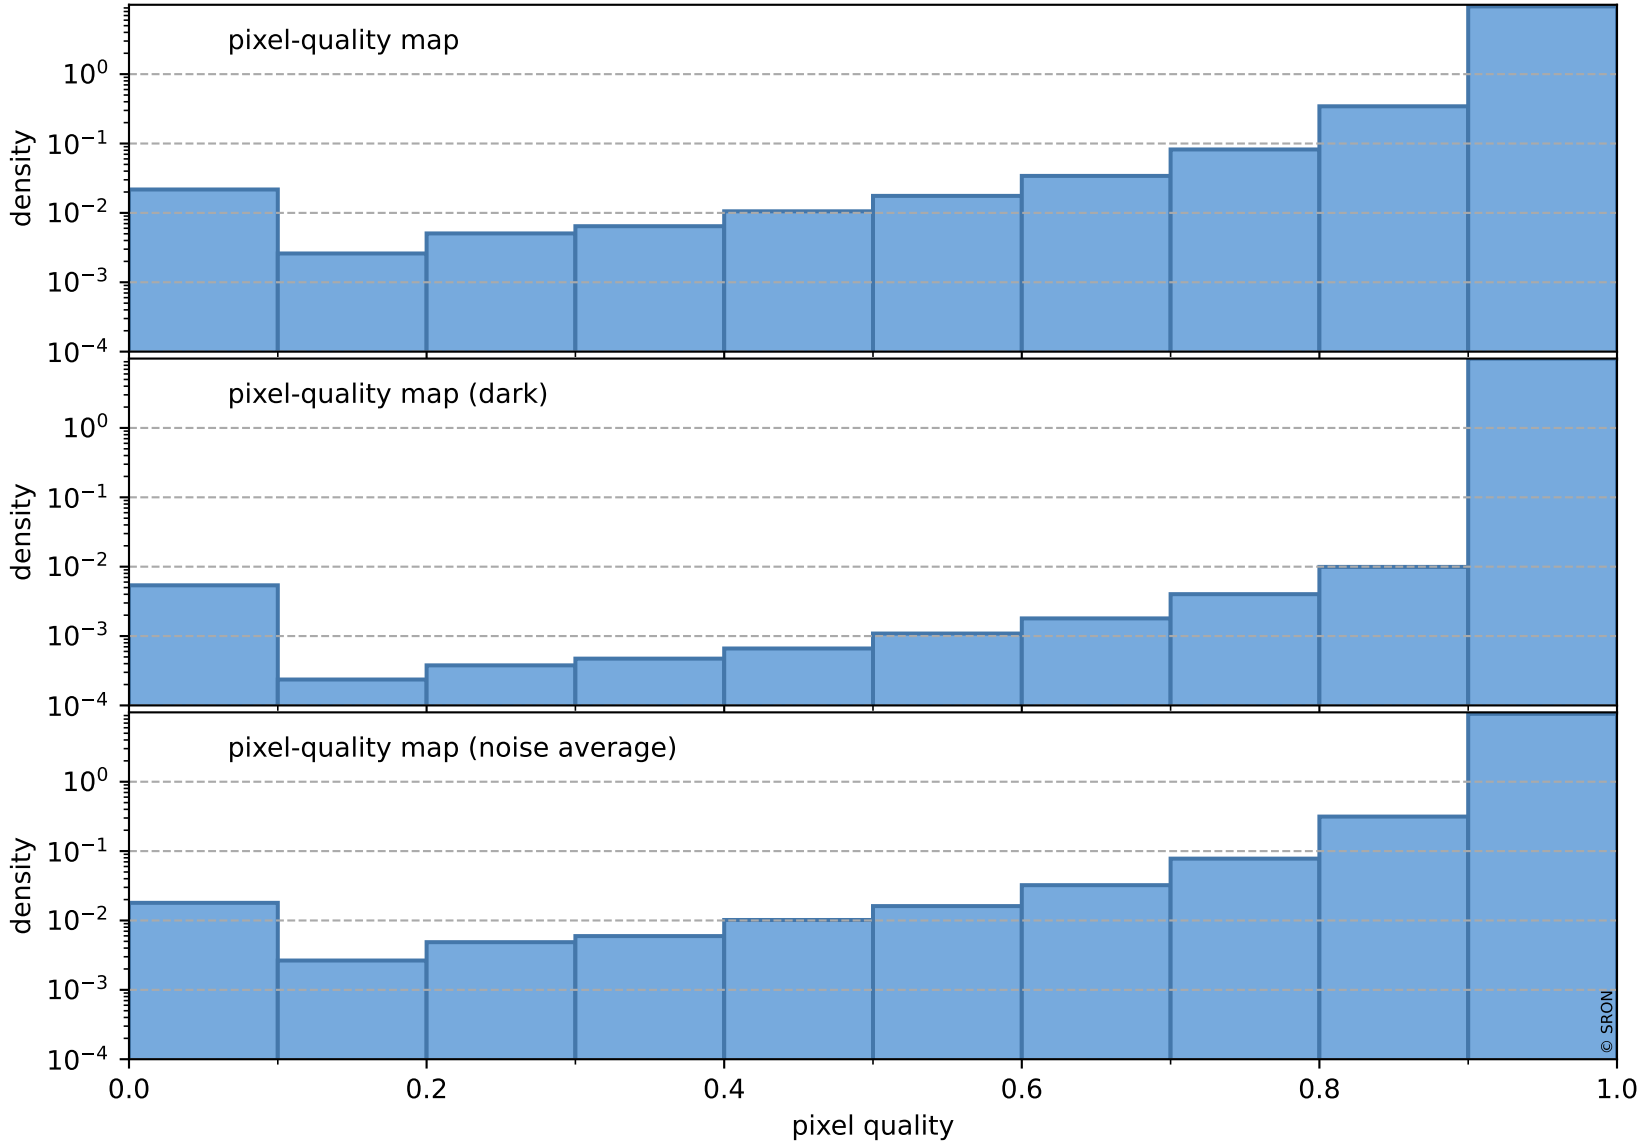

Tropomi SWIR pixel quality (official)

orbits : 20 in [19252, 19297]
coverage : 2021-07-01 / 2021-07-04
bad (quality < 0.8) : 3552
worst (quality < 0.1) : 380
created : 2023-08-22T08:23:30

pixel-quality map (noise average)

Tropomi SWIR pixel quality (official)

orbits : 20 in [19252, 19297]
coverage : 2021-07-01 / 2021-07-04
to good : 359
good to bad : 1671
to worst : 252
created : 2023-08-22T08:23:30

total quality compared with SWIR pixel-quality CKD

Tropomi SWIR pixel quality (official)

orbits : 20 in [19252, 19297]
coverage : 2021-07-01 / 2021-07-04
created : 2023-08-22T08:23:30

Histograms of pixel-quality

Tropomi SWIR pixel quality (official) ground-tracks of Sentinel-5P

orbits : 20 in [19252, 19297]
coverage : 2021-07-01 / 2021-07-04
created : 2023-08-22T08:23:31

■ ICID: 19

Tropomi SWIR pixel quality (official)

orbits : [2827, 19297]
coverage : 2018-04-30 / 2021-07-04
created : 2023-08-22T08:23:31