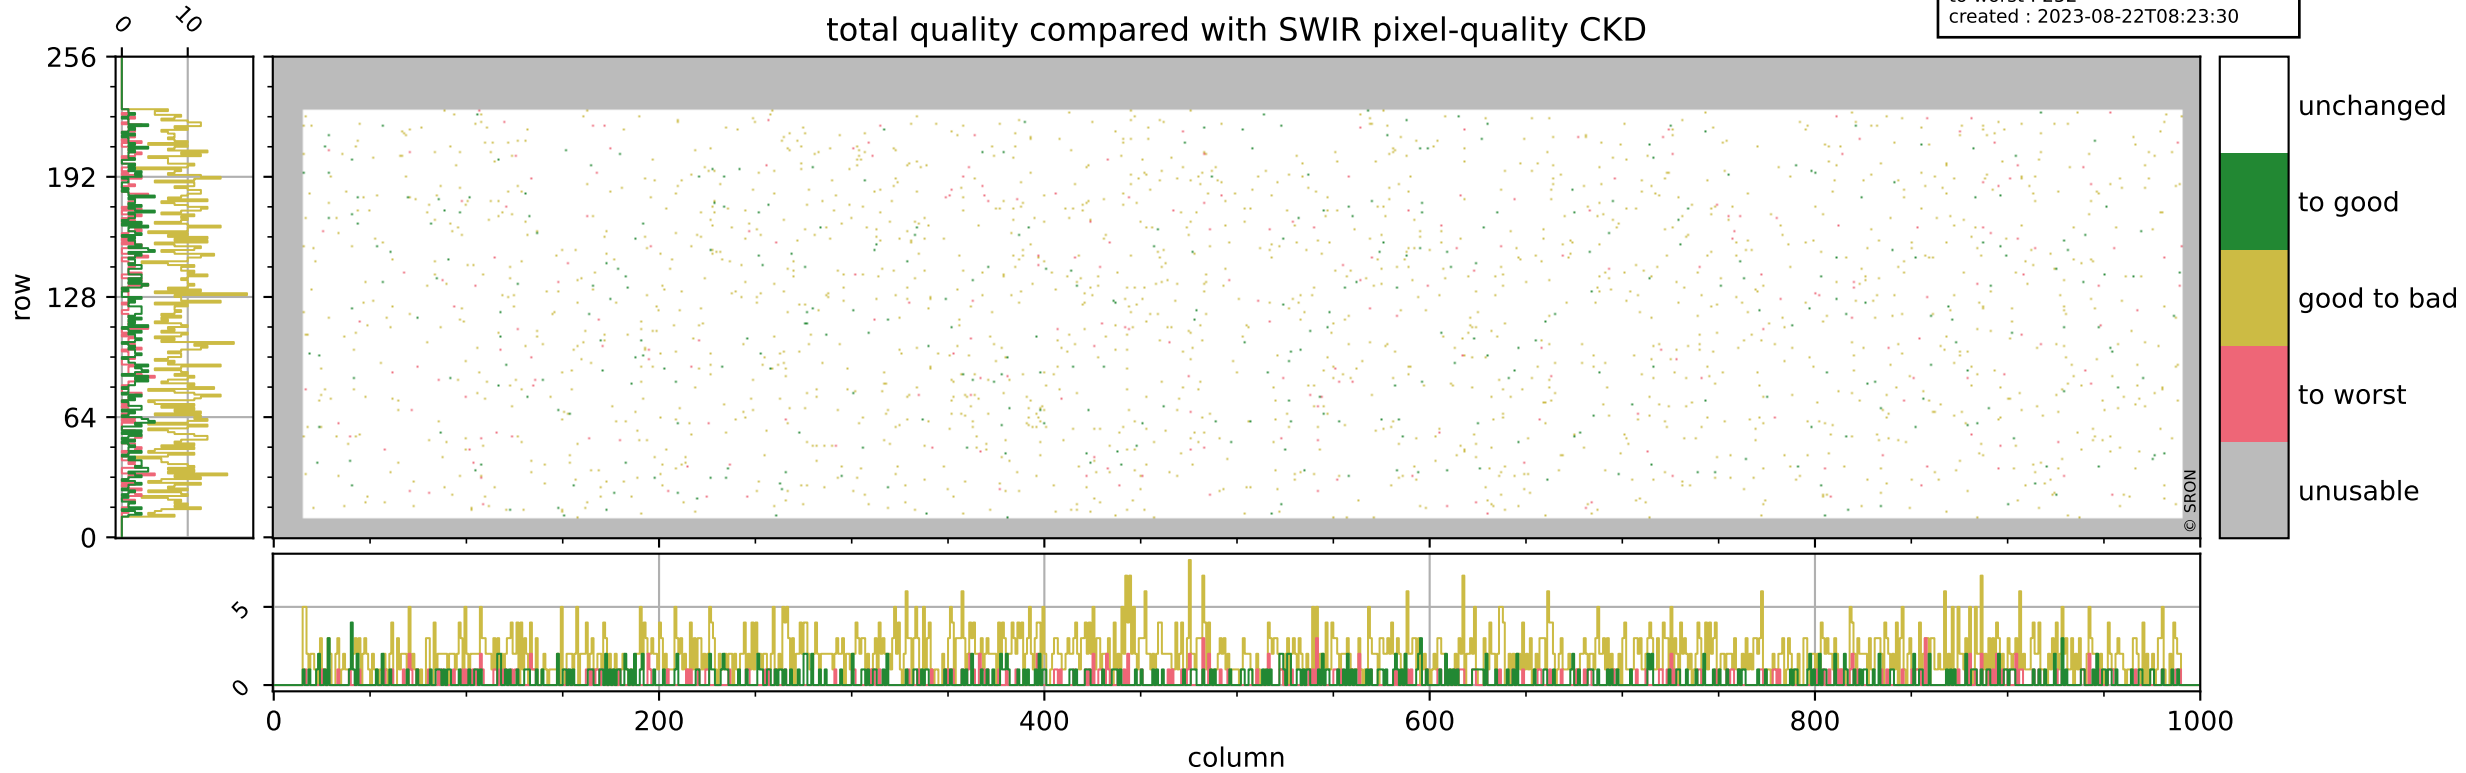

Tropomi SWIR pixel quality (official)

orbits : 20 in [19252, 19297]
coverage : 2021-07-01 / 2021-07-04
bad (quality < 0.8) : 297
worst (quality < 0.1) : 114
created : 2023-08-22T08:23:30

pixel-quality map (dark)

Tropomi SWIR pixel quality (official)

orbits : 20 in [19252, 19297]
coverage : 2021-07-01 / 2021-07-04
bad (quality < 0.8) : 3552
worst (quality < 0.1) : 380
created : 2023-08-22T08:23:30

pixel-quality map (noise average)

Tropomi SWIR pixel quality (official)

orbits : 20 in [19252, 19297]
coverage : 2021-07-01 / 2021-07-04
to good : 359
good to bad : 1671
to worst : 252
created : 2023-08-22T08:23:30

total quality compared with SWIR pixel-quality CKD

Tropomi SWIR pixel quality (official)

orbits : 20 in [19252, 19297]
coverage : 2021-07-01 / 2021-07-04
created : 2023-08-22T08:23:30

Histograms of pixel-quality

Tropomi SWIR pixel quality (official) ground-tracks of Sentinel-5P