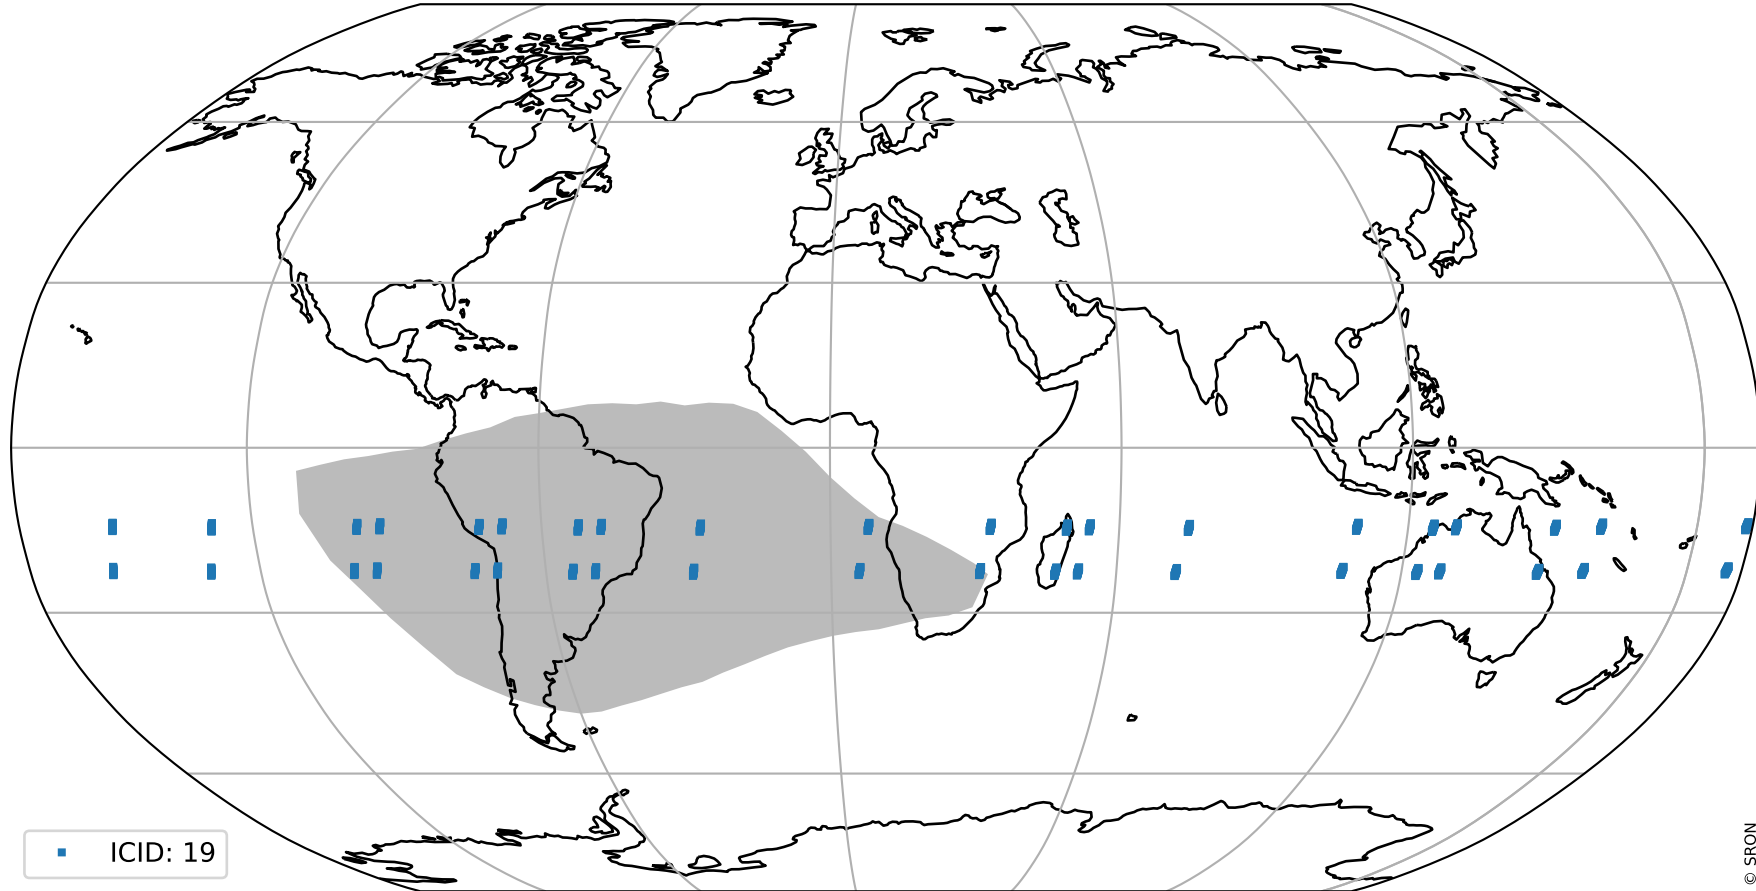

Tropomi SWIR pixel quality (official)

orbits : 20 in [19252, 19297]
coverage : 2021-07-01 / 2021-07-04
to good : 359
good to bad : 1671
to worst : 252
created : 2023-08-22T08:23:30

total quality compared with SWIR pixel-quality CKD

Tropomi SWIR pixel quality (official)

orbits : 20 in [19252, 19297]
coverage : 2021-07-01 / 2021-07-04
created : 2023-08-22T08:23:30

Histograms of pixel-quality

Tropomi SWIR pixel quality (official) ground-tracks of Sentinel-5P

orbits : 20 in [19252, 19297]
coverage : 2021-07-01 / 2021-07-04
created : 2023-08-22T08:23:31

■ ICID: 19

Tropomi SWIR pixel quality (official)

orbits : [2827, 19297]
coverage : 2018-04-30 / 2021-07-04
created : 2023-08-22T08:23:31