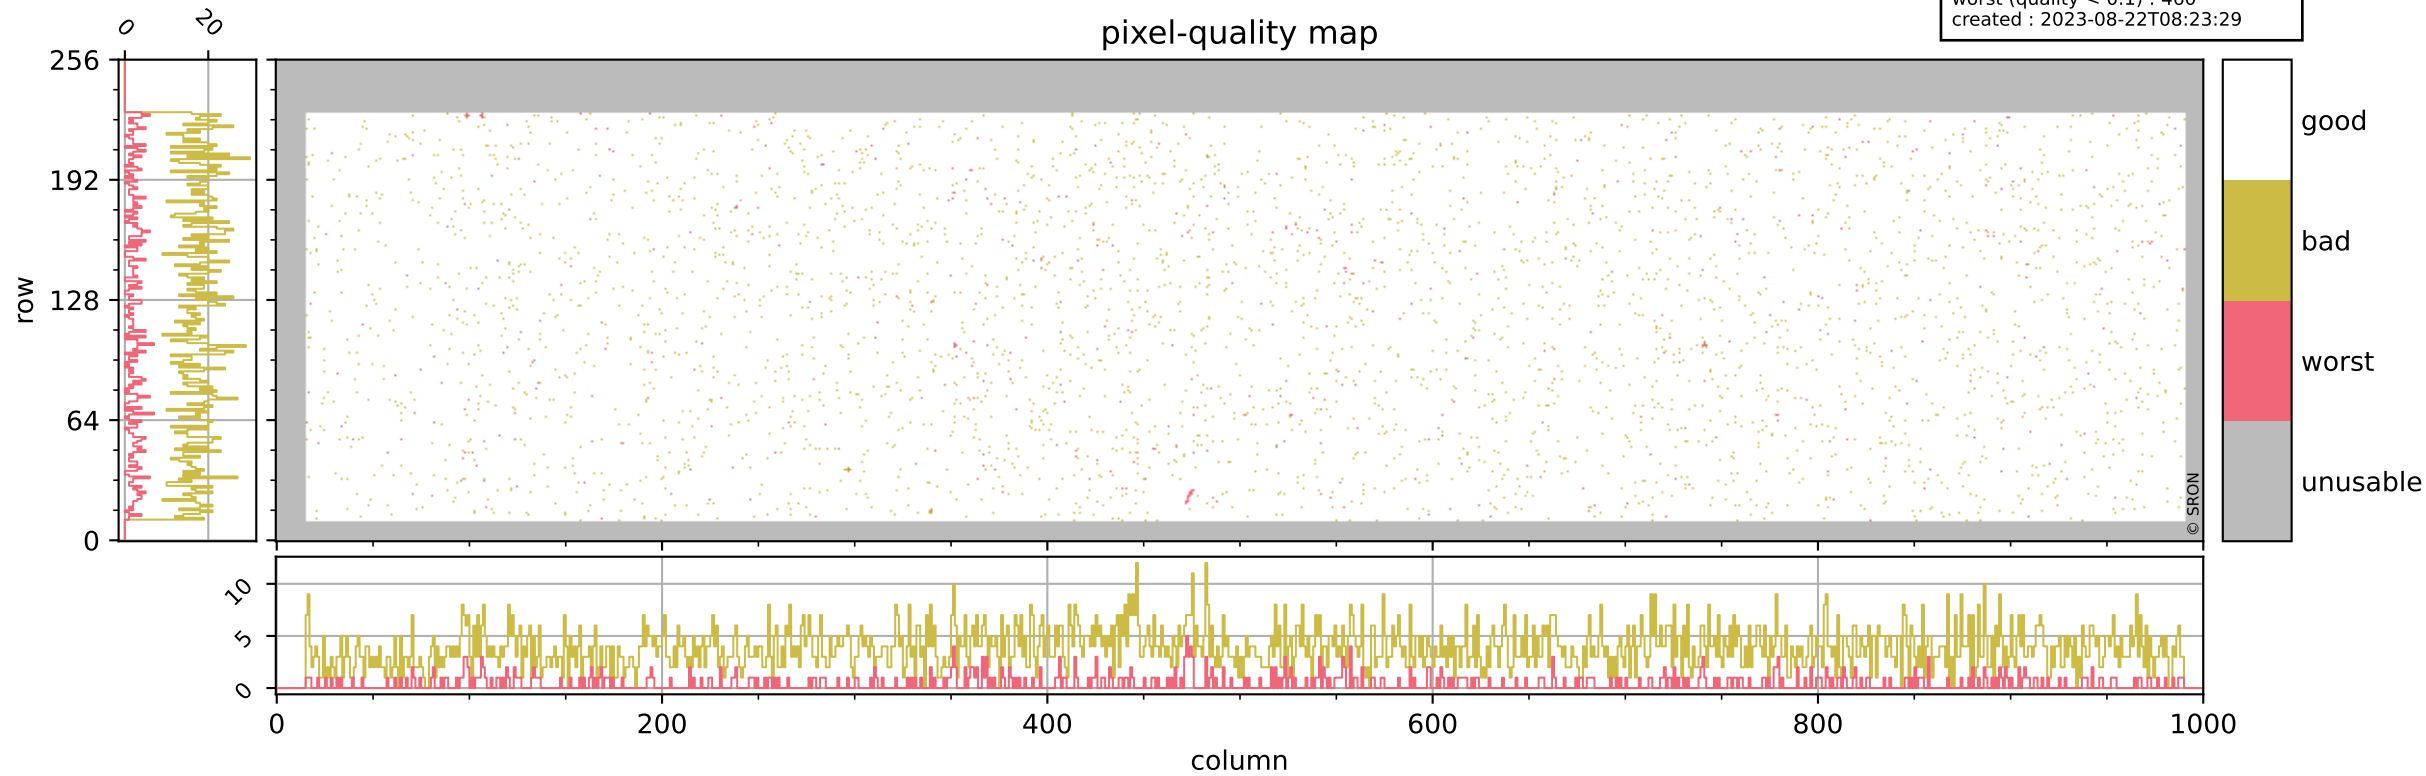

Tropomi SWIR pixel quality (official)

orbits : 20 in [19252, 19297]
coverage : 2021-07-01 / 2021-07-04
bad (quality < 0.8) : 3812
worst (quality < 0.1) : 460
created : 2023-08-22T08:23:29

pixel-quality map

Tropomi SWIR pixel quality (official)

orbits : 20 in [19252, 19297]
coverage : 2021-07-01 / 2021-07-04
bad (quality < 0.8) : 297
worst (quality < 0.1) : 114
created : 2023-08-22T08:23:30

pixel-quality map (dark)

Tropomi SWIR pixel quality (official)

orbits : 20 in [19252, 19297]
coverage : 2021-07-01 / 2021-07-04
bad (quality < 0.8) : 3552
worst (quality < 0.1) : 380
created : 2023-08-22T08:23:30

pixel-quality map (noise average)

Tropomi SWIR pixel quality (official)

orbits : 20 in [19252, 19297]
coverage : 2021-07-01 / 2021-07-04
created : 2023-08-22T08:23:30

Histograms of pixel-quality

Tropomi SWIR pixel quality (official) ground-tracks of Sentinel-5P