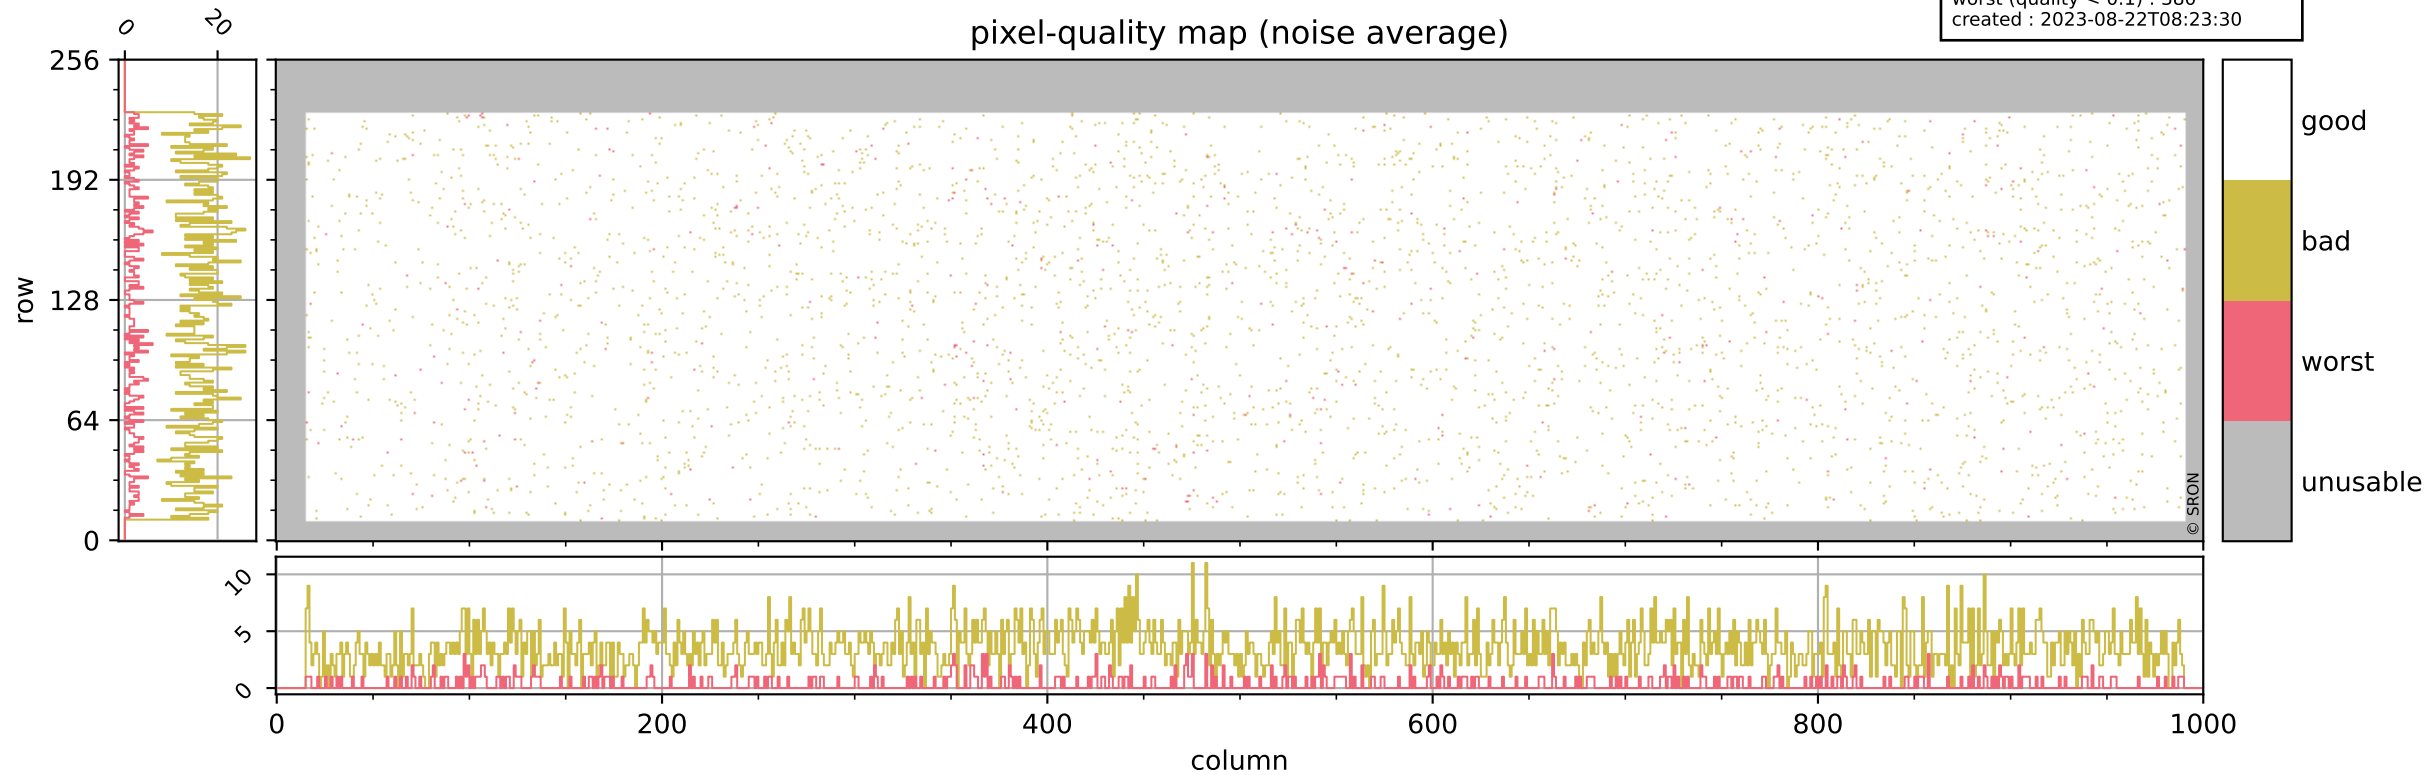

Tropomi SWIR pixel quality (official)

orbits : 20 in [19252, 19297]
coverage : 2021-07-01 / 2021-07-04
bad (quality < 0.8) : 297
worst (quality < 0.1) : 114
created : 2023-08-22T08:23:30

pixel-quality map (dark)

Tropomi SWIR pixel quality (official)

orbits : 20 in [19252, 19297]
coverage : 2021-07-01 / 2021-07-04
bad (quality < 0.8) : 3552
worst (quality < 0.1) : 380
created : 2023-08-22T08:23:30

pixel-quality map (noise average)

Tropomi SWIR pixel quality (official)

orbits : 20 in [19252, 19297]
coverage : 2021-07-01 / 2021-07-04
to good : 359
good to bad : 1671
to worst : 252
created : 2023-08-22T08:23:30

total quality compared with SWIR pixel-quality CKD

Tropomi SWIR pixel quality (official)

orbits : 20 in [19252, 19297]
coverage : 2021-07-01 / 2021-07-04
created : 2023-08-22T08:23:30

Histograms of pixel-quality

Tropomi SWIR pixel quality (official) ground-tracks of Sentinel-5P