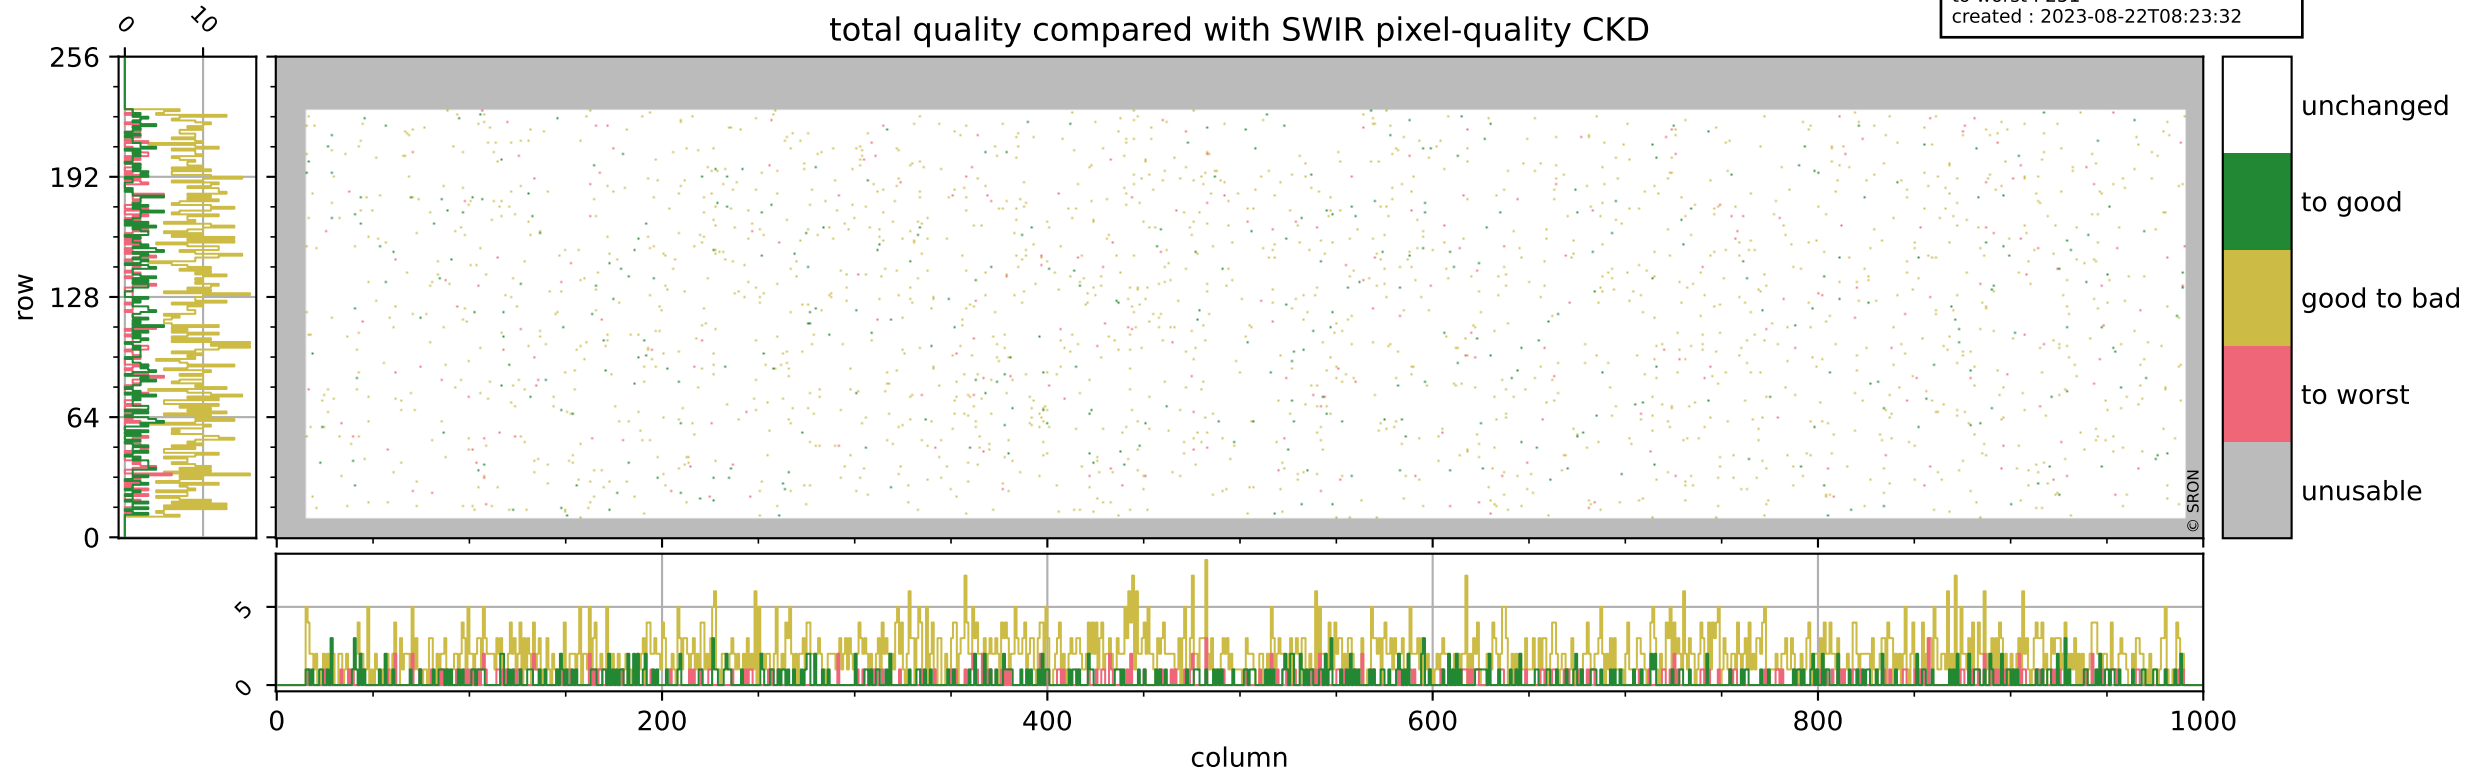

Tropomi SWIR pixel quality (official)

orbits : 19 in [19267, 19312]
coverage : 2021-07-02 / 2021-07-05
to good : 365
good to bad : 1653
to worst : 251
created : 2023-08-22T08:23:32

total quality compared with SWIR pixel-quality CKD