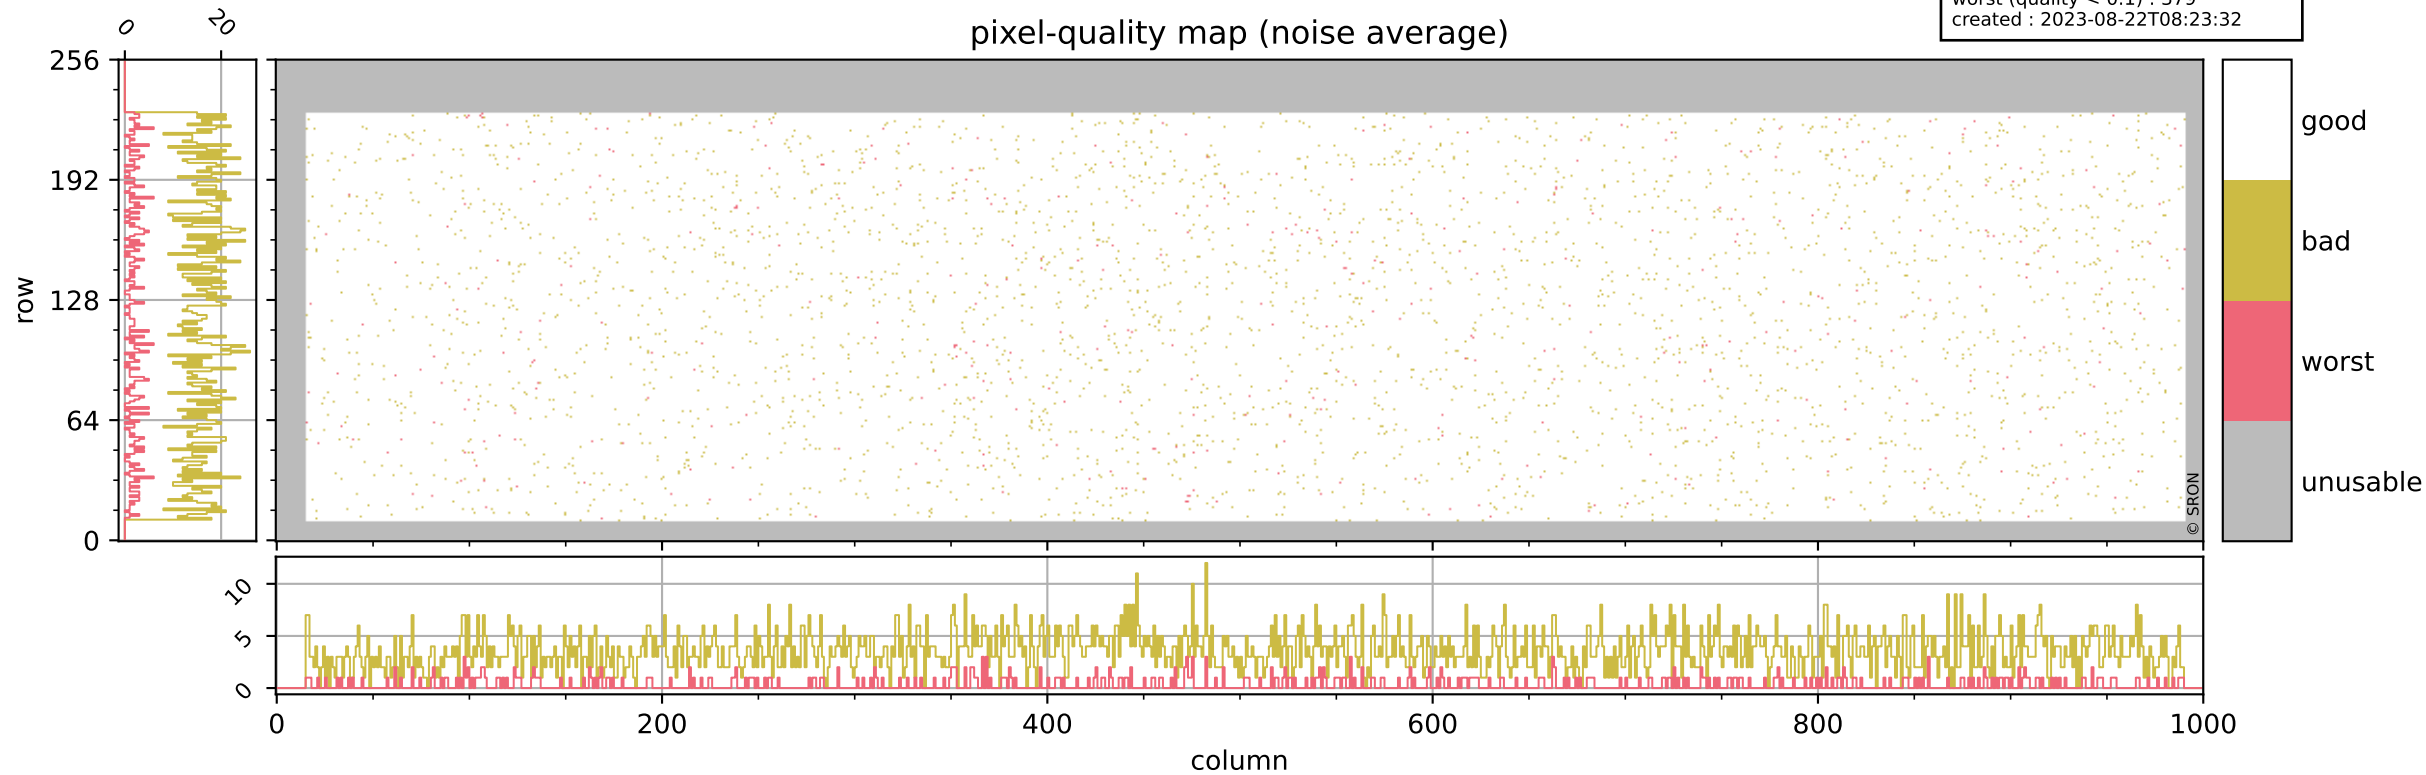

Tropomi SWIR pixel quality (official)

orbits : 19 in [19267, 19312]
coverage : 2021-07-02 / 2021-07-05
bad (quality < 0.8) : 3525
worst (quality < 0.1) : 379
created : 2023-08-22T08:23:32

pixel-quality map (noise average)