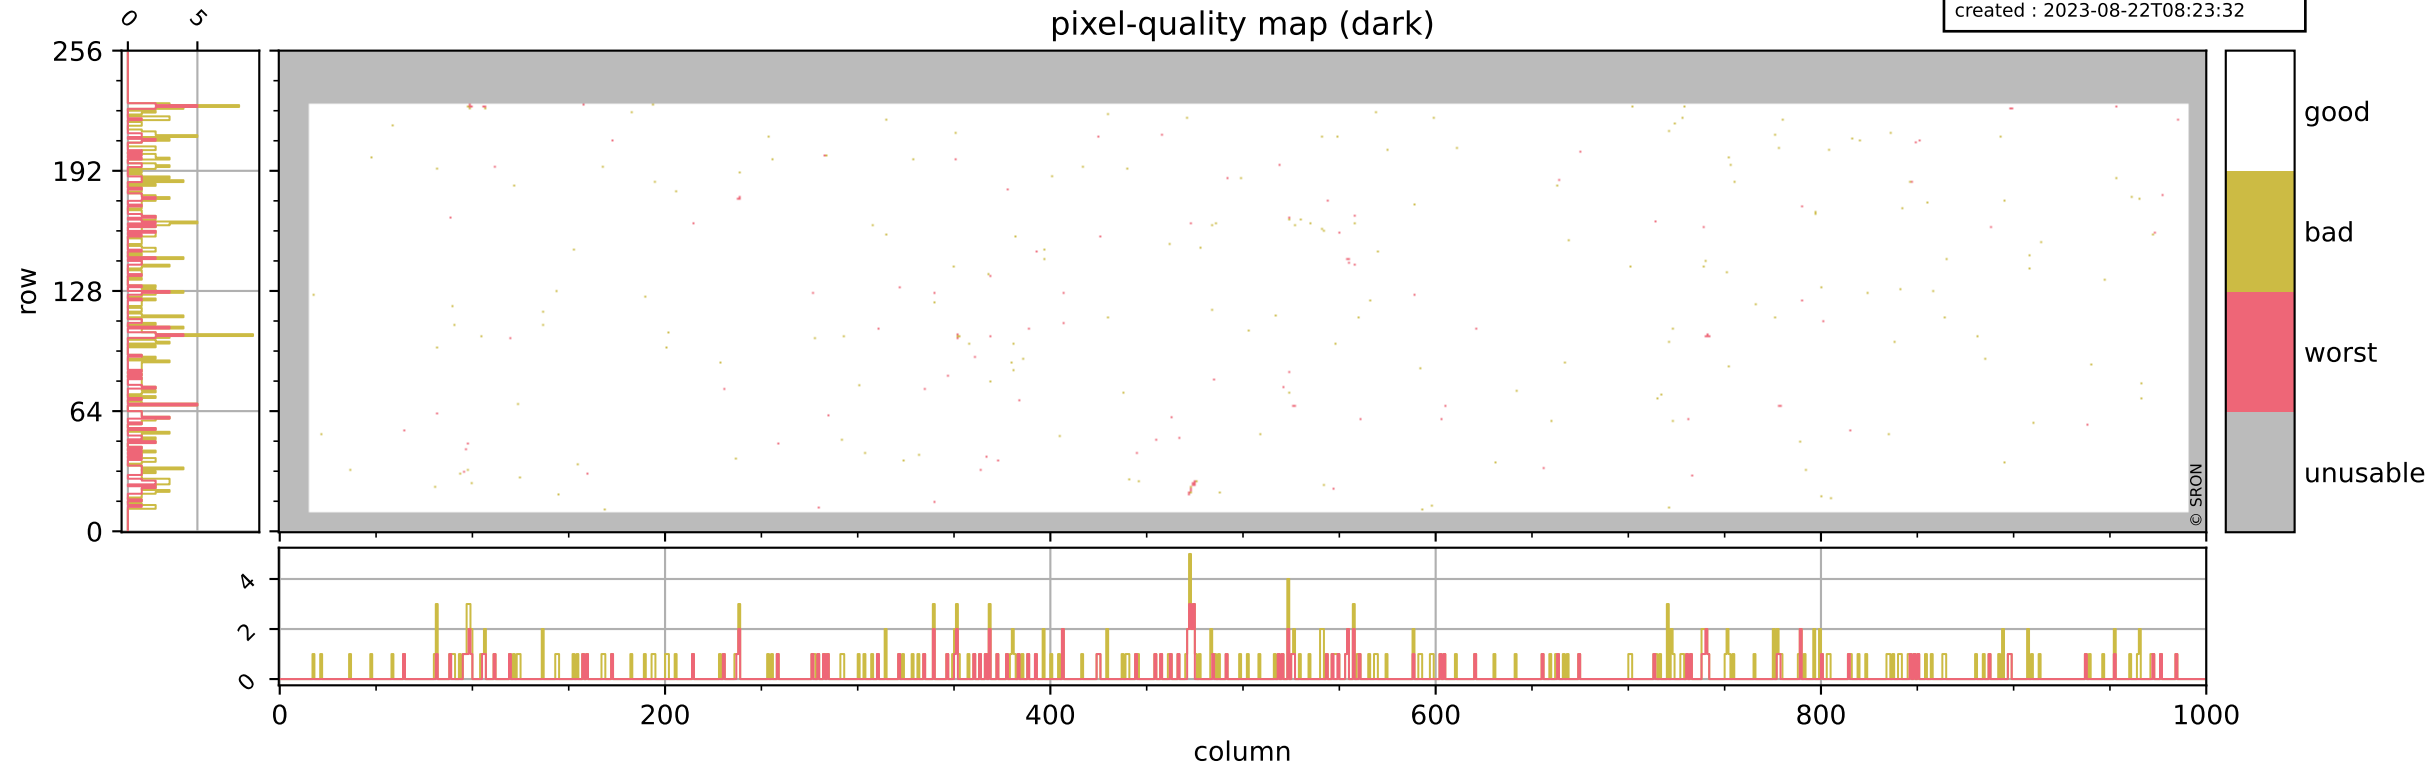

# Tropomi SWIR pixel quality (official)

orbits : 19 in [19267, 19312]  
coverage : 2021-07-02 / 2021-07-05  
bad (quality < 0.8) : 3789  
worst (quality < 0.1) : 458  
created : 2023-08-22T08:23:32

## pixel-quality map

# Tropomi SWIR pixel quality (official)

orbits : 19 in [19267, 19312]  
coverage : 2021-07-02 / 2021-07-05  
bad (quality < 0.8) : 294  
worst (quality < 0.1) : 113  
created : 2023-08-22T08:23:32

# Tropomi SWIR pixel quality (official)

orbits : 19 in [19267, 19312]  
coverage : 2021-07-02 / 2021-07-05  
bad (quality < 0.8) : 3525  
worst (quality < 0.1) : 379  
created : 2023-08-22T08:23:32