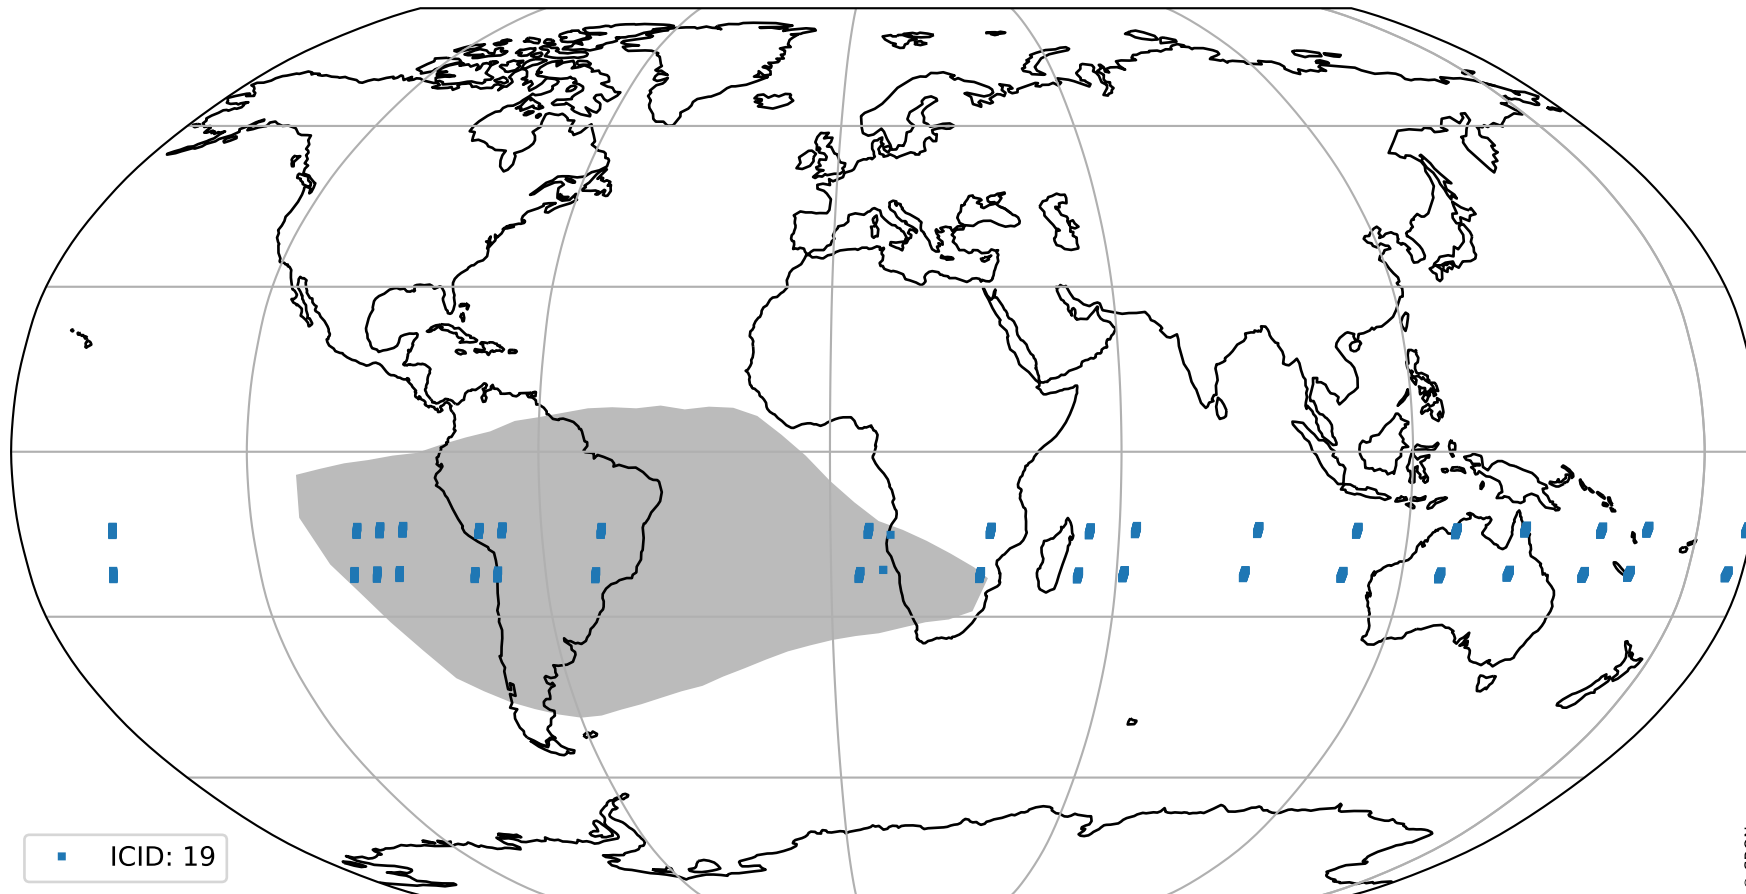

# Tropomi SWIR pixel quality (official)

orbits : 19 in [19267, 19312]  
coverage : 2021-07-02 / 2021-07-05  
created : 2023-08-22T08:23:33

## Histograms of pixel-quality

# Tropomi SWIR pixel quality (official) ground-tracks of Sentinel-5P

orbits : 19 in [19267, 19312]  
coverage : 2021-07-02 / 2021-07-05  
created : 2023-08-22T08:23:33