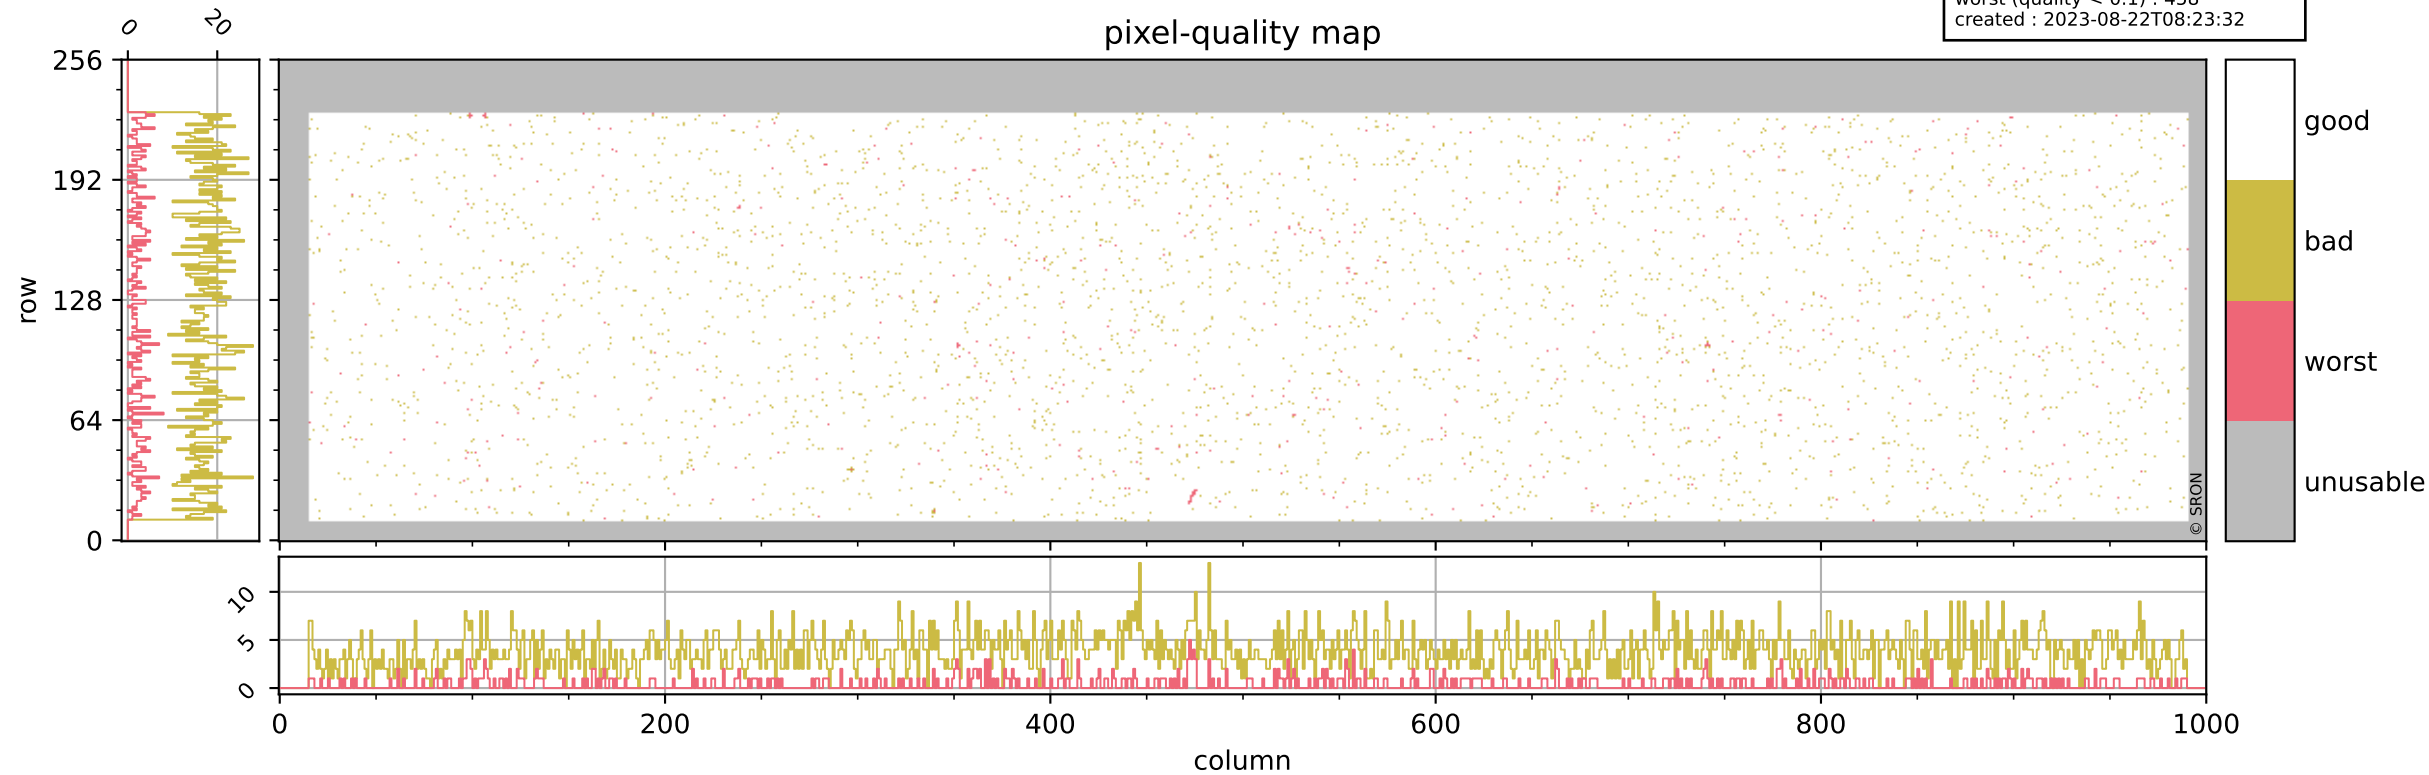

# Tropomi SWIR pixel quality (official)

orbits : 19 in [19267, 19312]  
coverage : 2021-07-02 / 2021-07-05  
bad (quality < 0.8) : 3789  
worst (quality < 0.1) : 458  
created : 2023-08-22T08:23:32

## pixel-quality map

# Tropomi SWIR pixel quality (official)

orbits : 19 in [19267, 19312]  
coverage : 2021-07-02 / 2021-07-05  
bad (quality < 0.8) : 294  
worst (quality < 0.1) : 113  
created : 2023-08-22T08:23:32

# Tropomi SWIR pixel quality (official)

orbits : 19 in [19267, 19312]  
coverage : 2021-07-02 / 2021-07-05  
bad (quality < 0.8) : 3525  
worst (quality < 0.1) : 379  
created : 2023-08-22T08:23:32