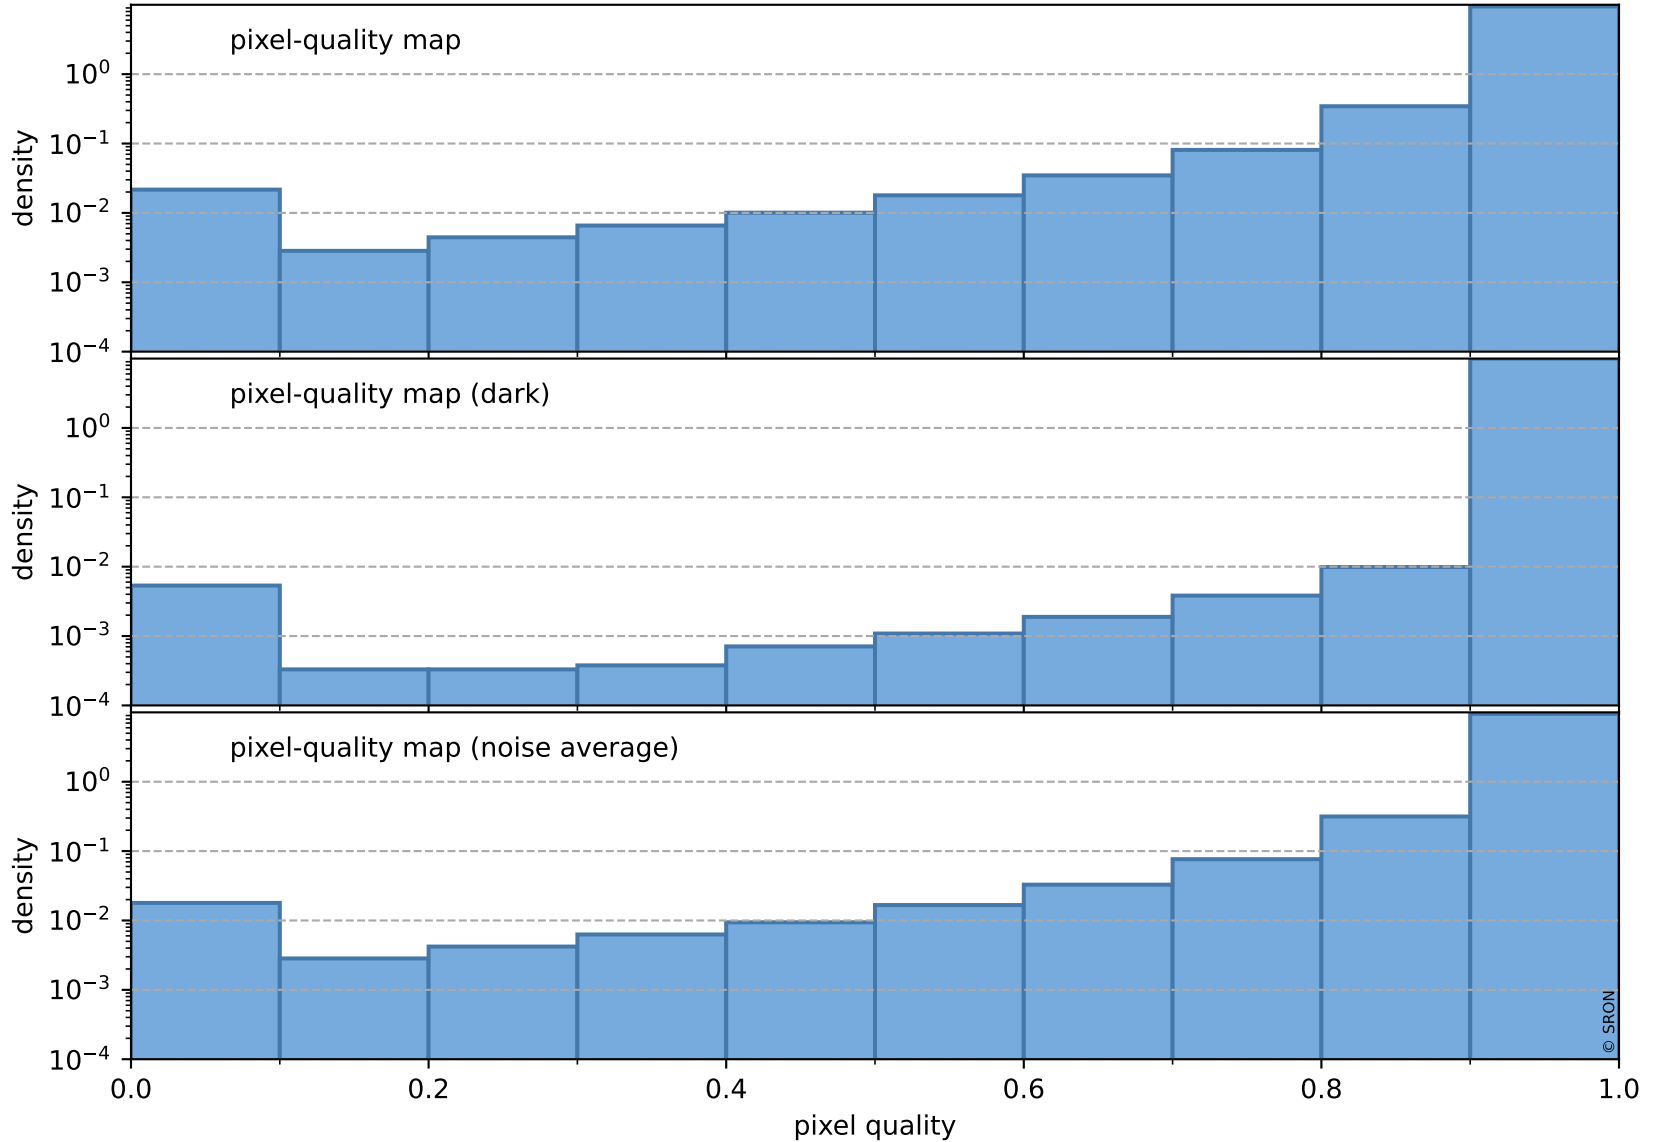

Tropomi SWIR pixel quality (official)

orbits : 19 in [19267, 19312]
coverage : 2021-07-02 / 2021-07-05
created : 2023-08-22T08:23:33

Histograms of pixel-quality