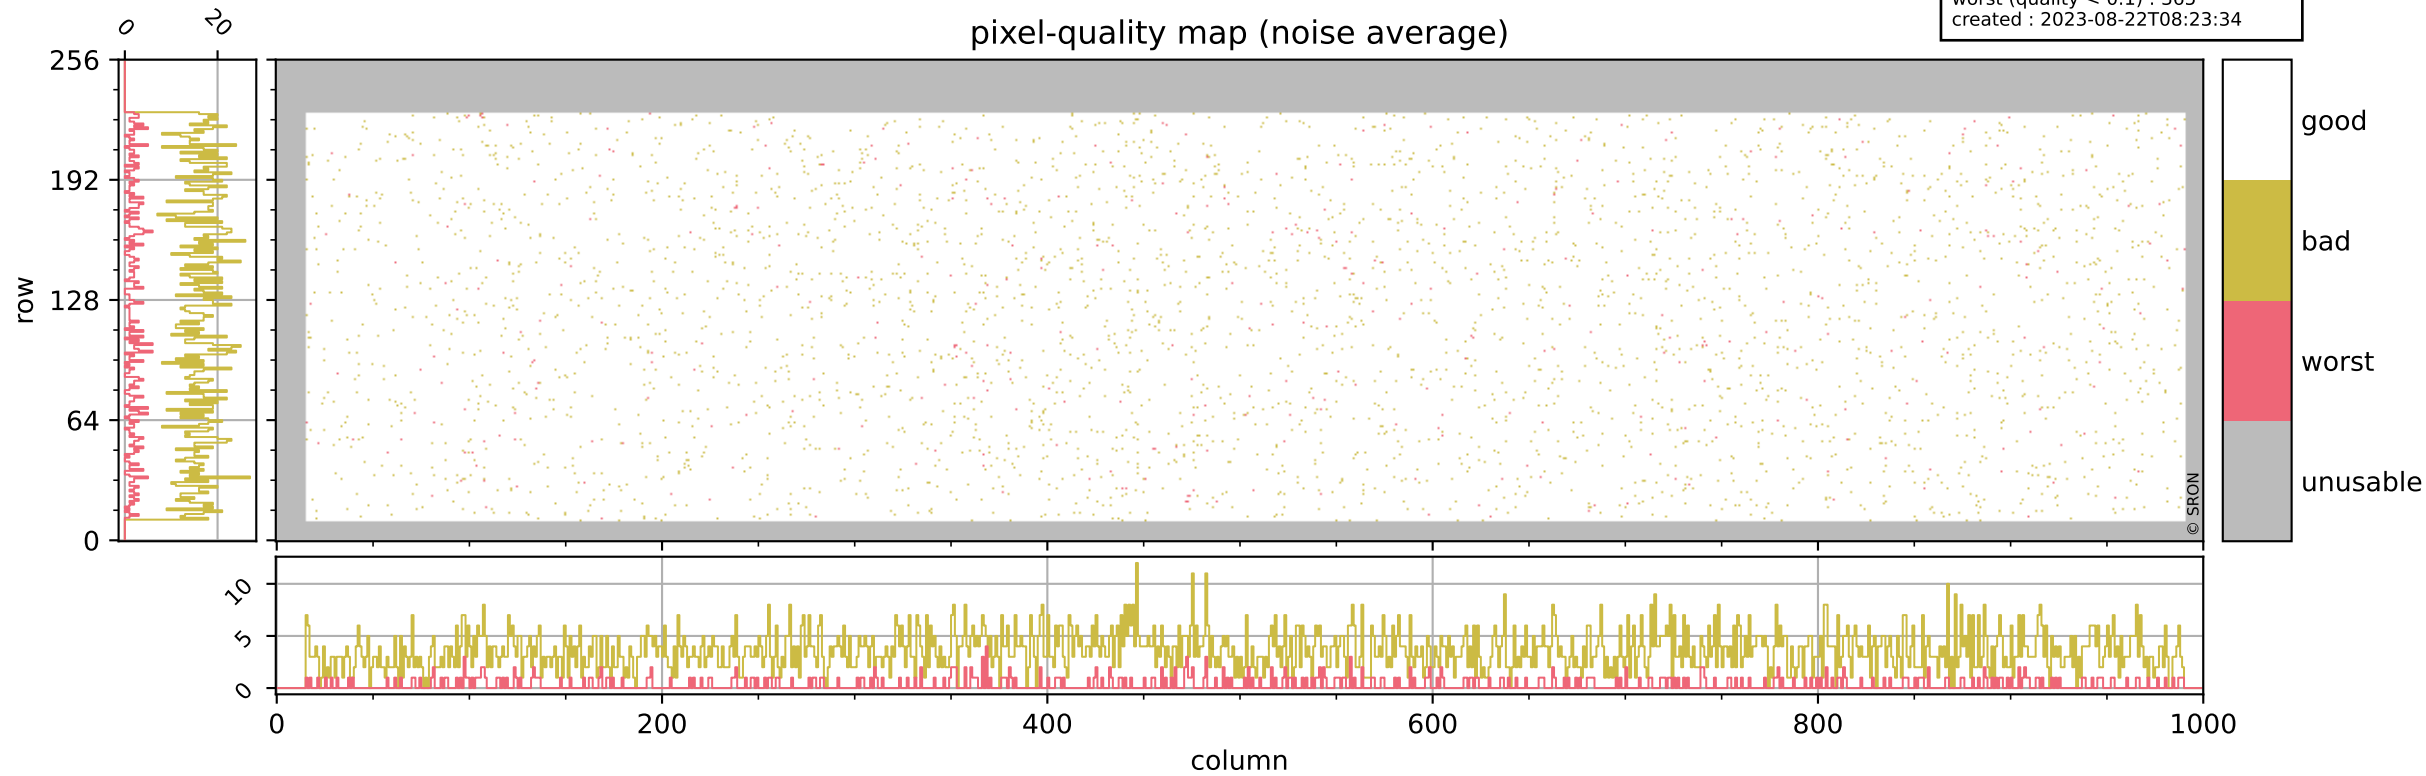

Tropomi SWIR pixel quality (official)

orbits : 20 in [19282, 19327]
coverage : 2021-07-03 / 2021-07-06
bad (quality < 0.8) : 295
worst (quality < 0.1) : 113
created : 2023-08-22T08:23:34

pixel-quality map (dark)

Tropomi SWIR pixel quality (official)

orbits : 20 in [19282, 19327]
coverage : 2021-07-03 / 2021-07-06
bad (quality < 0.8) : 3567
worst (quality < 0.1) : 365
created : 2023-08-22T08:23:34

pixel-quality map (noise average)

Tropomi SWIR pixel quality (official)

orbits : 20 in [19282, 19327]
coverage : 2021-07-03 / 2021-07-06
to good : 361
good to bad : 1694
to worst : 233
created : 2023-08-22T08:23:35

total quality compared with SWIR pixel-quality CKD

Tropomi SWIR pixel quality (official)

orbits : 20 in [19282, 19327]
coverage : 2021-07-03 / 2021-07-06
created : 2023-08-22T08:23:35

Histograms of pixel-quality

Tropomi SWIR pixel quality (official) ground-tracks of Sentinel-5P