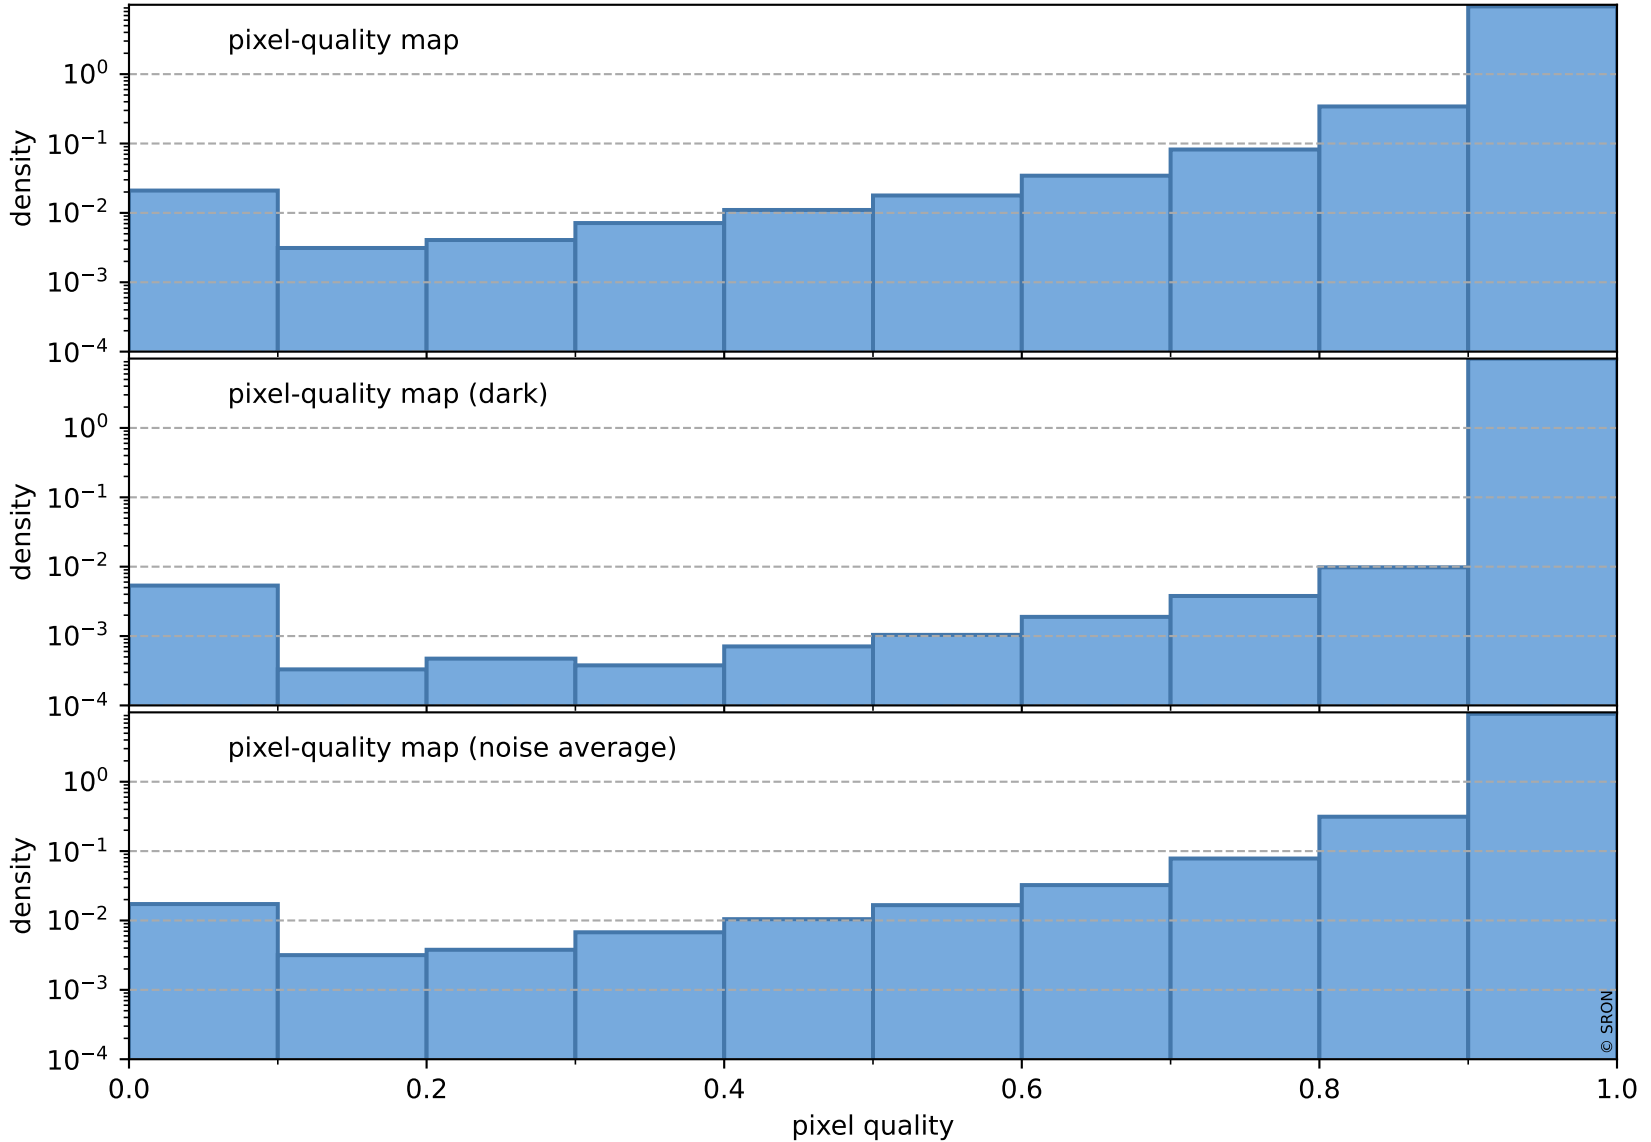

Tropomi SWIR pixel quality (official)

orbits : 20 in [19282, 19327]
coverage : 2021-07-03 / 2021-07-06
bad (quality < 0.8) : 3567
worst (quality < 0.1) : 365
created : 2023-08-22T08:23:34

pixel-quality map (noise average)

Tropomi SWIR pixel quality (official)

orbits : 20 in [19282, 19327]
coverage : 2021-07-03 / 2021-07-06
to good : 361
good to bad : 1694
to worst : 233
created : 2023-08-22T08:23:35

total quality compared with SWIR pixel-quality CKD

Tropomi SWIR pixel quality (official)

orbits : 20 in [19282, 19327]
coverage : 2021-07-03 / 2021-07-06
created : 2023-08-22T08:23:35

Histograms of pixel-quality

Tropomi SWIR pixel quality (official) ground-tracks of Sentinel-5P

orbits : 20 in [19282, 19327]
coverage : 2021-07-03 / 2021-07-06
created : 2023-08-22T08:23:35

Tropomi SWIR pixel quality (official)

orbits : [2827, 19327]
coverage : 2018-04-30 / 2021-07-06
created : 2023-08-22T08:23:36