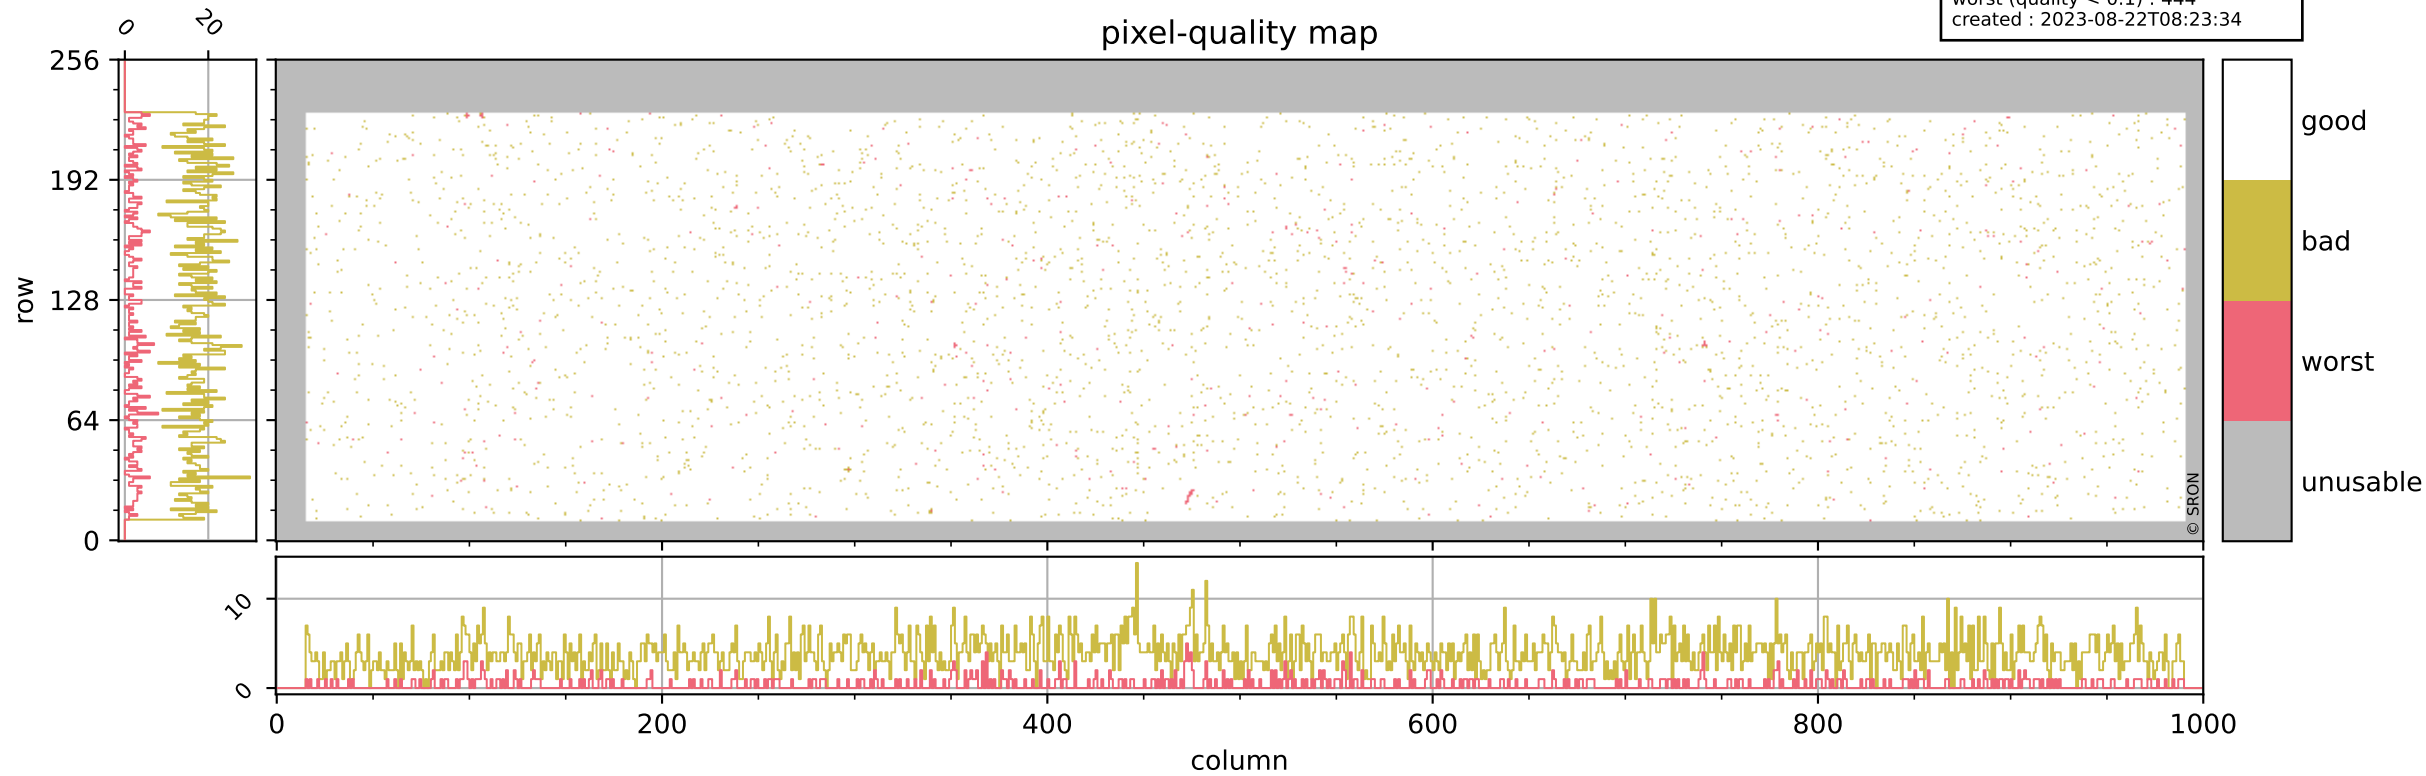

Tropomi SWIR pixel quality (official)

orbits : 20 in [19282, 19327]
coverage : 2021-07-03 / 2021-07-06
bad (quality < 0.8) : 3818
worst (quality < 0.1) : 444
created : 2023-08-22T08:23:34

pixel-quality map

Tropomi SWIR pixel quality (official)

orbits : 20 in [19282, 19327]
coverage : 2021-07-03 / 2021-07-06
bad (quality < 0.8) : 295
worst (quality < 0.1) : 113
created : 2023-08-22T08:23:34

pixel-quality map (dark)

Tropomi SWIR pixel quality (official)

orbits : 20 in [19282, 19327]
coverage : 2021-07-03 / 2021-07-06
bad (quality < 0.8) : 3567
worst (quality < 0.1) : 365
created : 2023-08-22T08:23:34

pixel-quality map (noise average)

Tropomi SWIR pixel quality (official)

orbits : 20 in [19282, 19327]
coverage : 2021-07-03 / 2021-07-06
created : 2023-08-22T08:23:35

Histograms of pixel-quality

Tropomi SWIR pixel quality (official) ground-tracks of Sentinel-5P