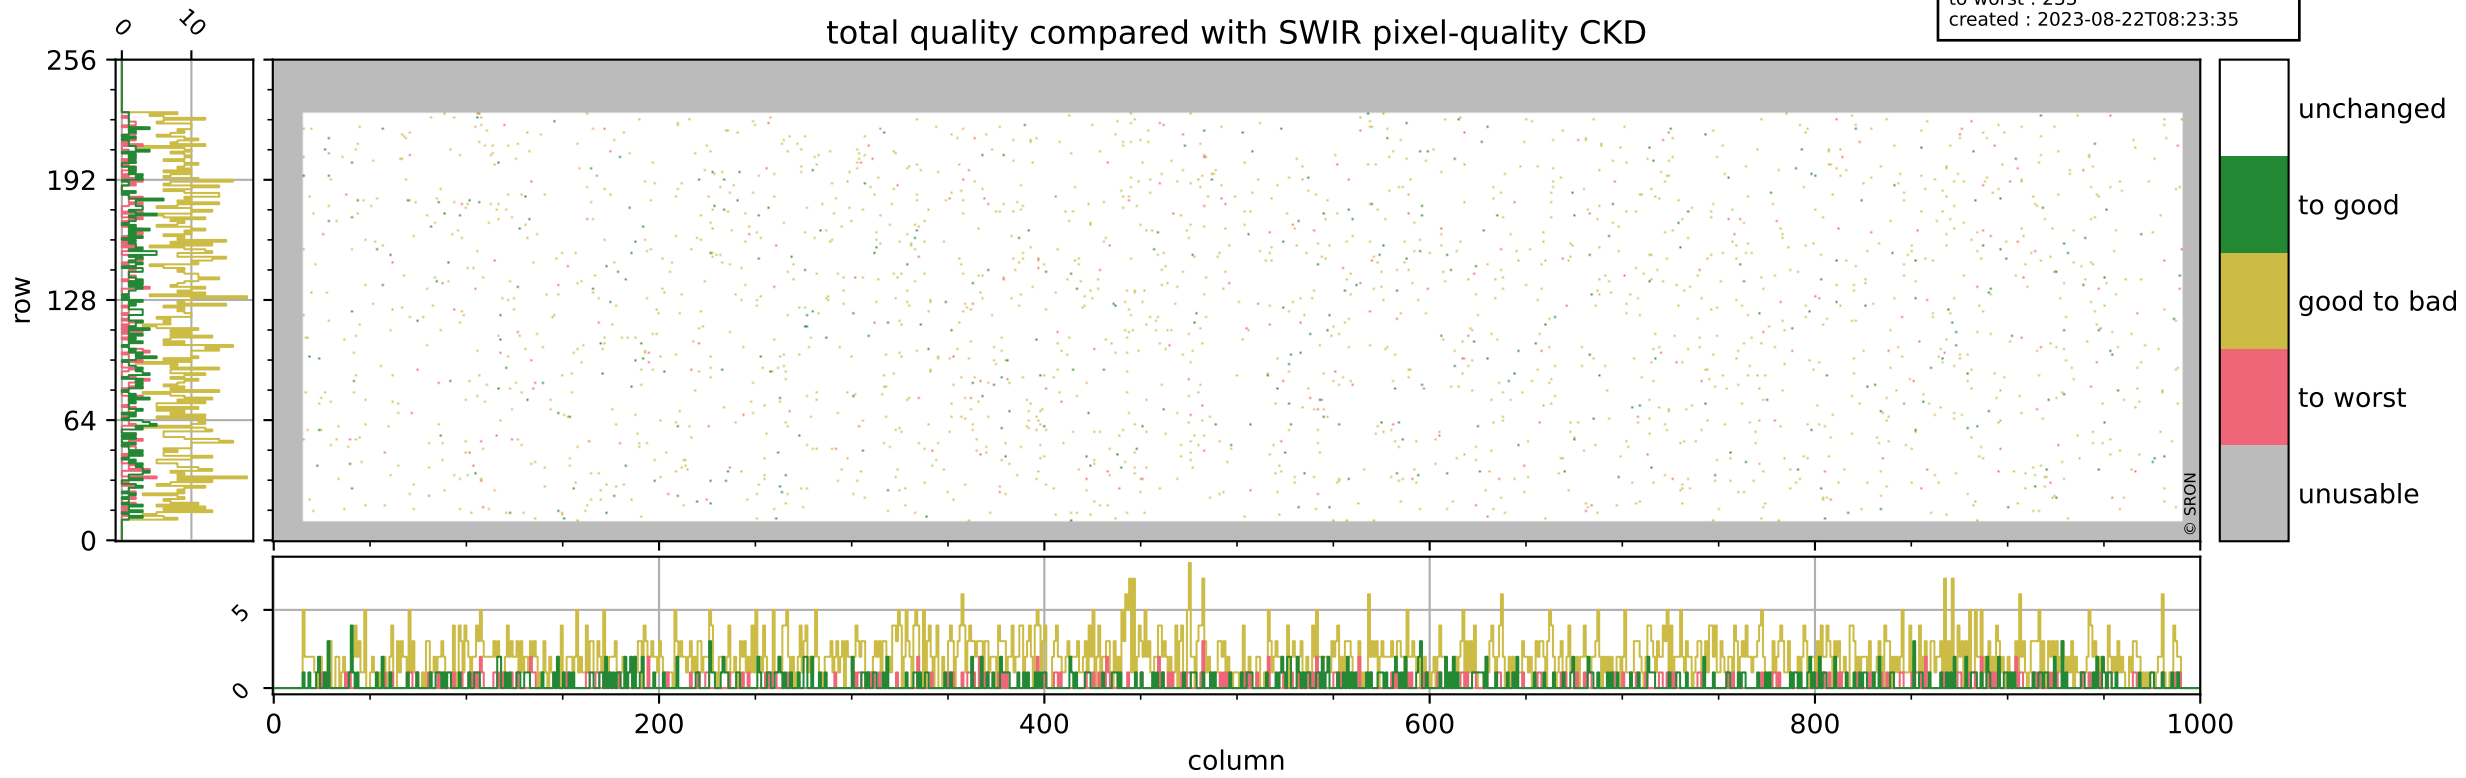

Tropomi SWIR pixel quality (official)

orbits : 20 in [19282, 19327]
coverage : 2021-07-03 / 2021-07-06
bad (quality < 0.8) : 295
worst (quality < 0.1) : 113
created : 2023-08-22T08:23:34

pixel-quality map (dark)

Tropomi SWIR pixel quality (official)

orbits : 20 in [19282, 19327]
coverage : 2021-07-03 / 2021-07-06
bad (quality < 0.8) : 3567
worst (quality < 0.1) : 365
created : 2023-08-22T08:23:34

pixel-quality map (noise average)

Tropomi SWIR pixel quality (official)

orbits : 20 in [19282, 19327]
coverage : 2021-07-03 / 2021-07-06
to good : 361
good to bad : 1694
to worst : 233
created : 2023-08-22T08:23:35

total quality compared with SWIR pixel-quality CKD

Tropomi SWIR pixel quality (official)

orbits : 20 in [19282, 19327]
coverage : 2021-07-03 / 2021-07-06
created : 2023-08-22T08:23:35

Histograms of pixel-quality

Tropomi SWIR pixel quality (official) ground-tracks of Sentinel-5P