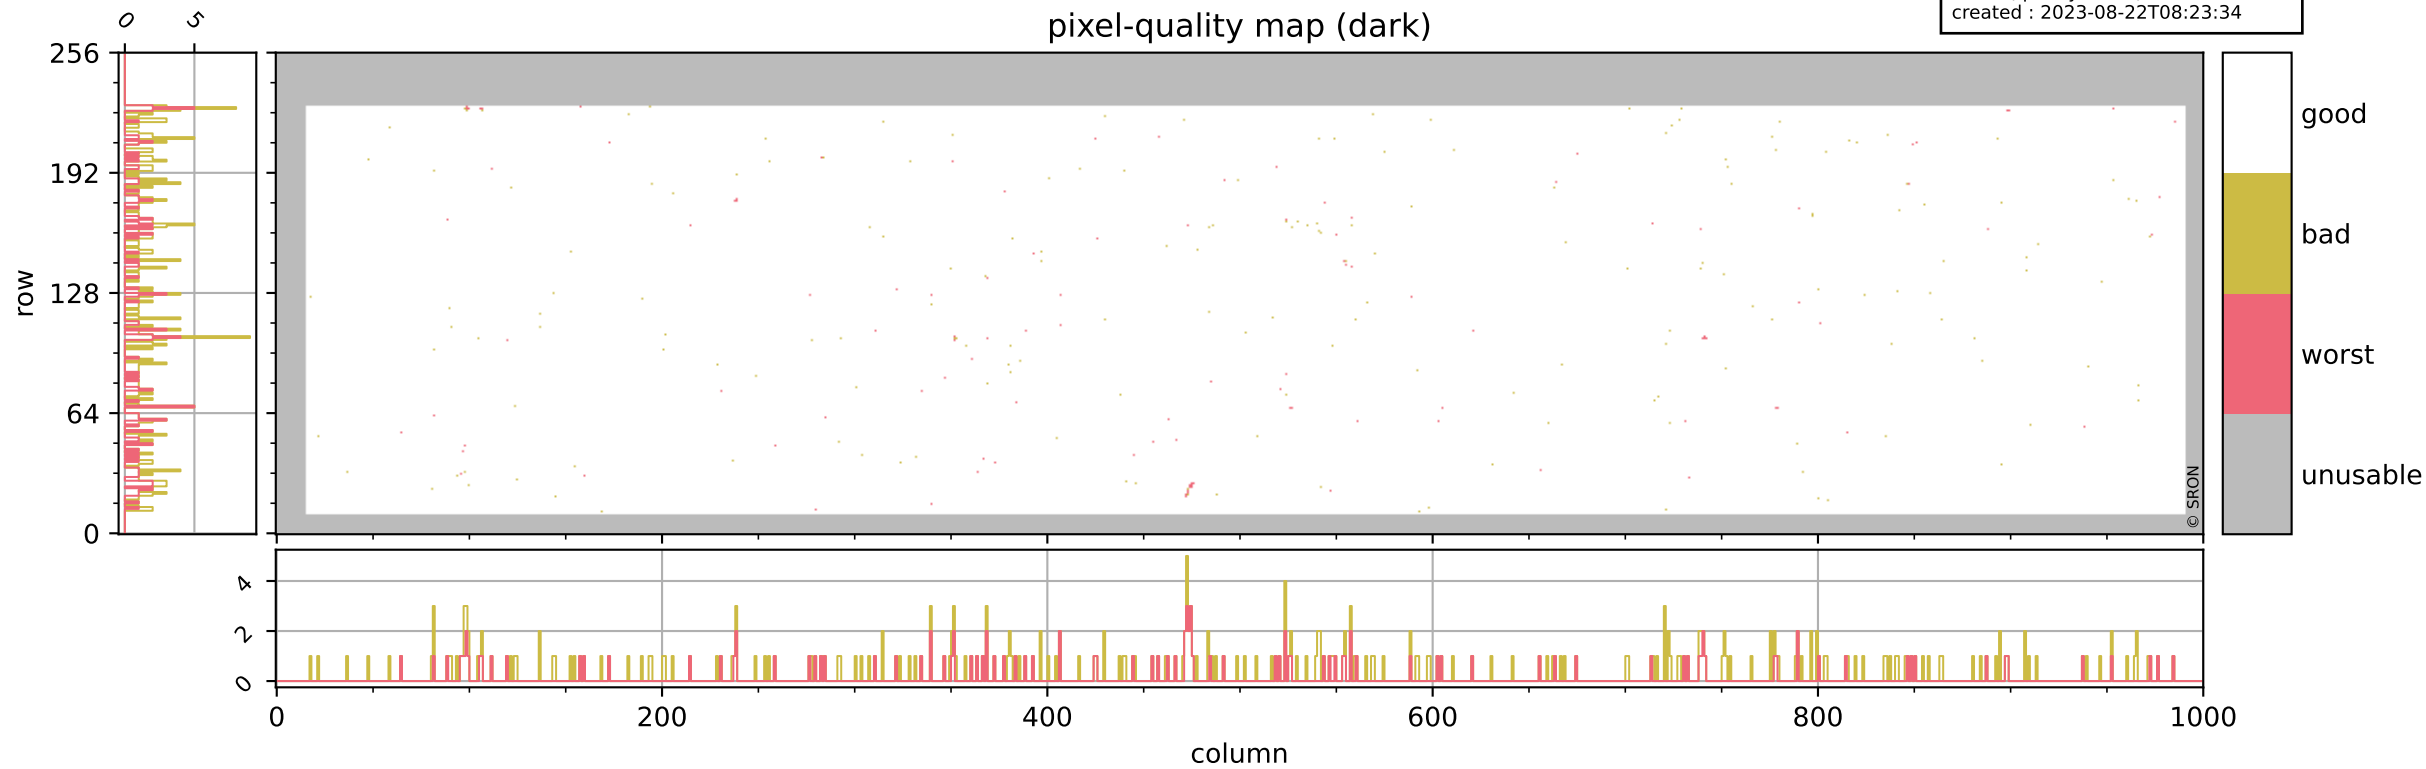

Tropomi SWIR pixel quality (official)

orbits : 20 in [19282, 19327]
coverage : 2021-07-03 / 2021-07-06
bad (quality < 0.8) : 3818
worst (quality < 0.1) : 444
created : 2023-08-22T08:23:34

pixel-quality map

Tropomi SWIR pixel quality (official)

orbits : 20 in [19282, 19327]
coverage : 2021-07-03 / 2021-07-06
bad (quality < 0.8) : 295
worst (quality < 0.1) : 113
created : 2023-08-22T08:23:34

pixel-quality map (dark)

Tropomi SWIR pixel quality (official)

orbits : 20 in [19282, 19327]
coverage : 2021-07-03 / 2021-07-06
bad (quality < 0.8) : 3567
worst (quality < 0.1) : 365
created : 2023-08-22T08:23:34

pixel-quality map (noise average)

Tropomi SWIR pixel quality (official)

orbits : 20 in [19282, 19327]
coverage : 2021-07-03 / 2021-07-06
created : 2023-08-22T08:23:35

Histograms of pixel-quality

Tropomi SWIR pixel quality (official) ground-tracks of Sentinel-5P