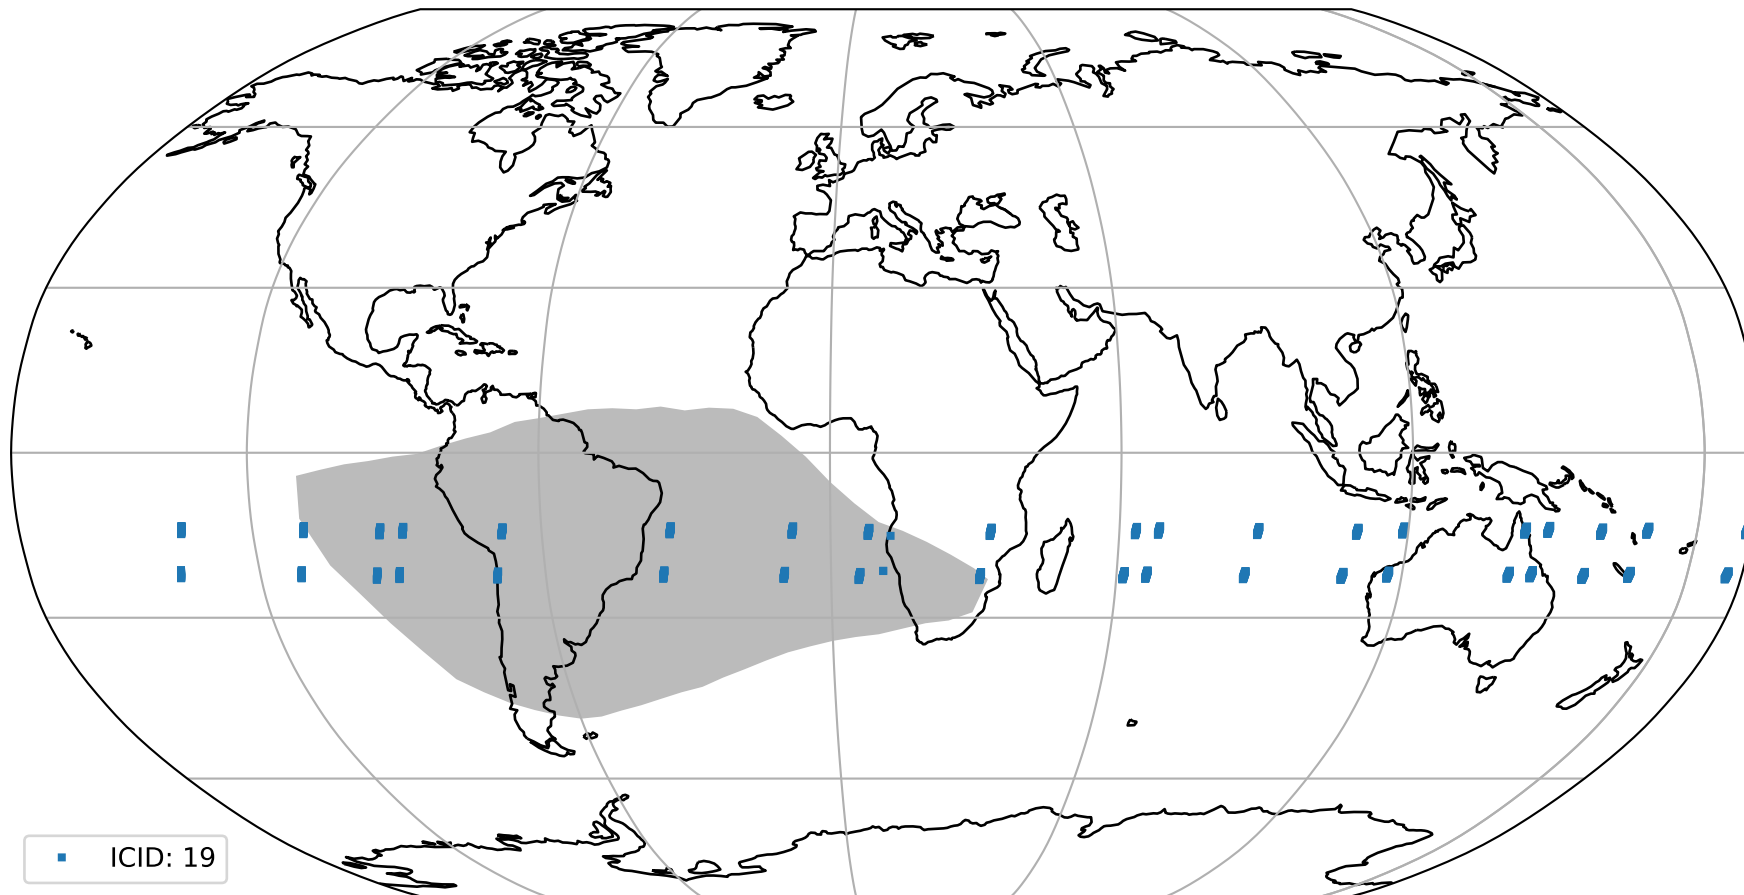

Tropomi SWIR pixel quality (official)

orbits : 20 in [19282, 19327]
coverage : 2021-07-03 / 2021-07-06
to good : 361
good to bad : 1694
to worst : 233
created : 2023-08-22T08:23:35

total quality compared with SWIR pixel-quality CKD

Tropomi SWIR pixel quality (official)

orbits : 20 in [19282, 19327]
coverage : 2021-07-03 / 2021-07-06
created : 2023-08-22T08:23:35

Histograms of pixel-quality

Tropomi SWIR pixel quality (official) ground-tracks of Sentinel-5P

orbits : 20 in [19282, 19327]
coverage : 2021-07-03 / 2021-07-06
created : 2023-08-22T08:23:35

Tropomi SWIR pixel quality (official)

orbits : [2827, 19327]
coverage : 2018-04-30 / 2021-07-06
created : 2023-08-22T08:23:36