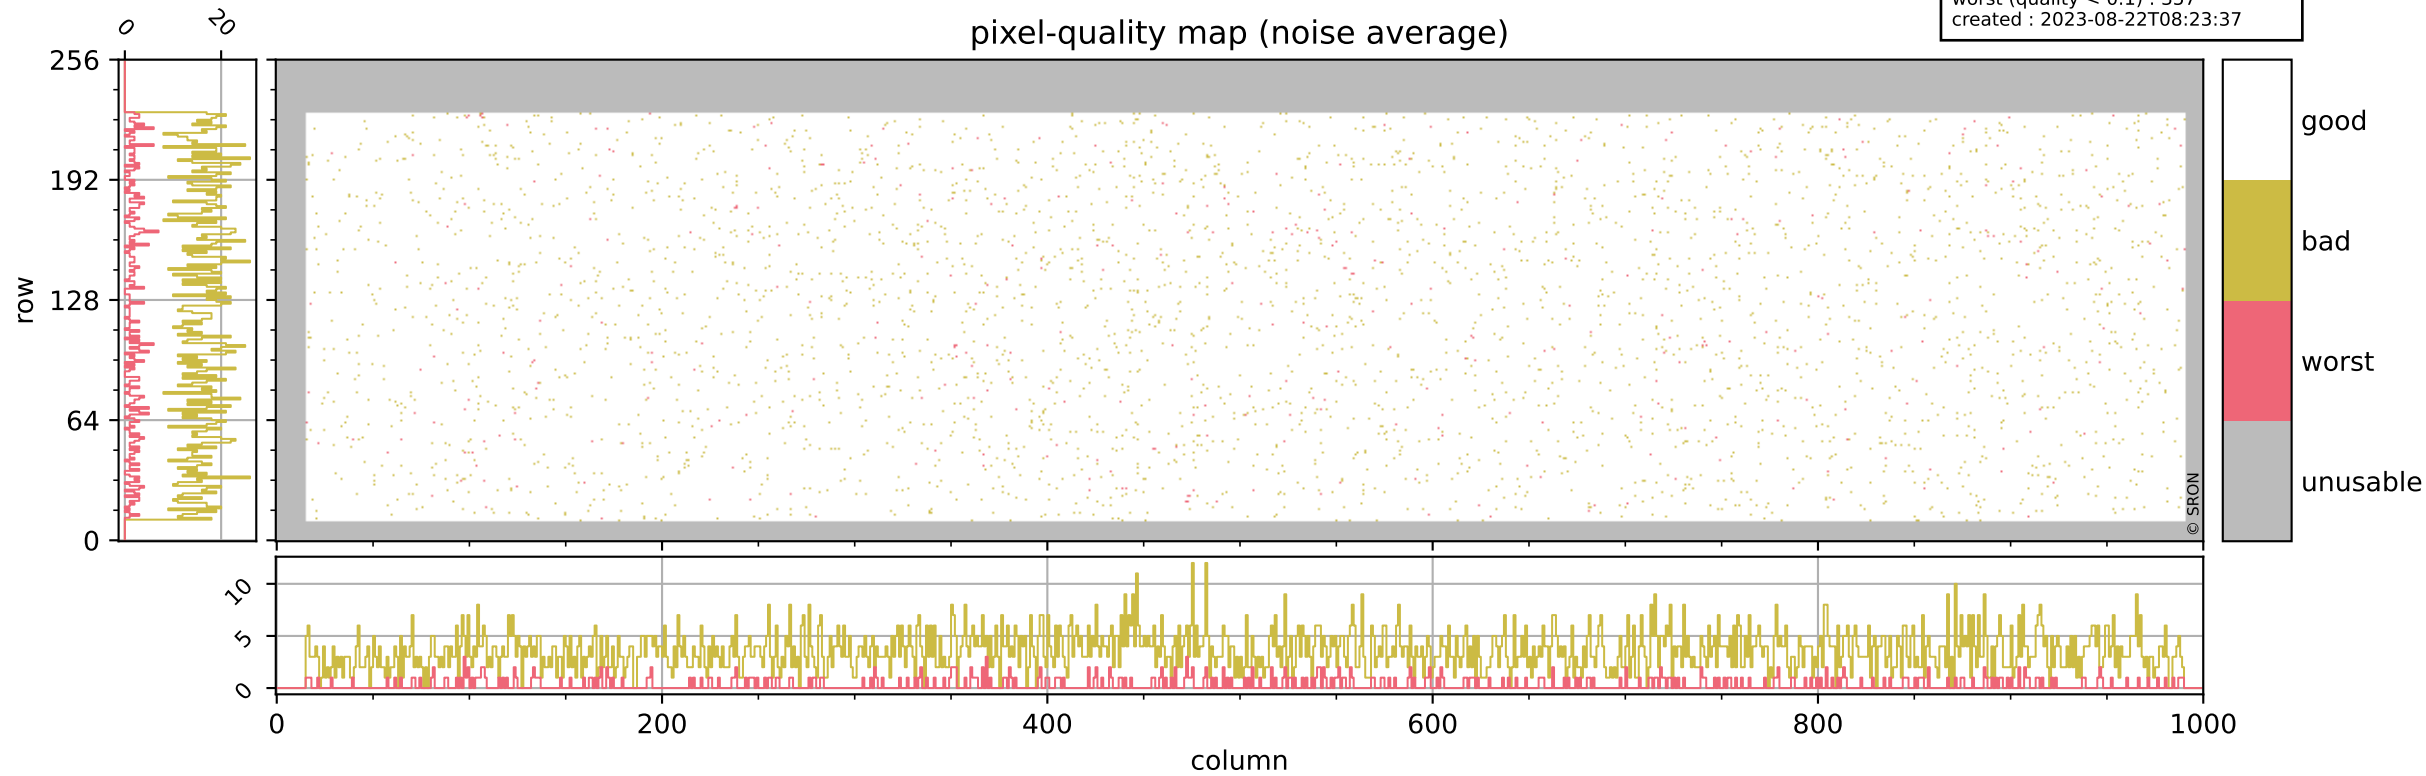

Tropomi SWIR pixel quality (official)

orbits : 19 in [19297, 19342]
coverage : 2021-07-04 / 2021-07-07
bad (quality < 0.8) : 293
worst (quality < 0.1) : 113
created : 2023-08-22T08:23:37

pixel-quality map (dark)

Tropomi SWIR pixel quality (official)

orbits : 19 in [19297, 19342]
coverage : 2021-07-04 / 2021-07-07
bad (quality < 0.8) : 3537
worst (quality < 0.1) : 357
created : 2023-08-22T08:23:37

pixel-quality map (noise average)

Tropomi SWIR pixel quality (official)

orbits : 19 in [19297, 19342]
coverage : 2021-07-04 / 2021-07-07
to good : 363
good to bad : 1668
to worst : 228
created : 2023-08-22T08:23:37

total quality compared with SWIR pixel-quality CKD

Tropomi SWIR pixel quality (official)

orbits : 19 in [19297, 19342]
coverage : 2021-07-04 / 2021-07-07
created : 2023-08-22T08:23:37

Histograms of pixel-quality

Tropomi SWIR pixel quality (official) ground-tracks of Sentinel-5P