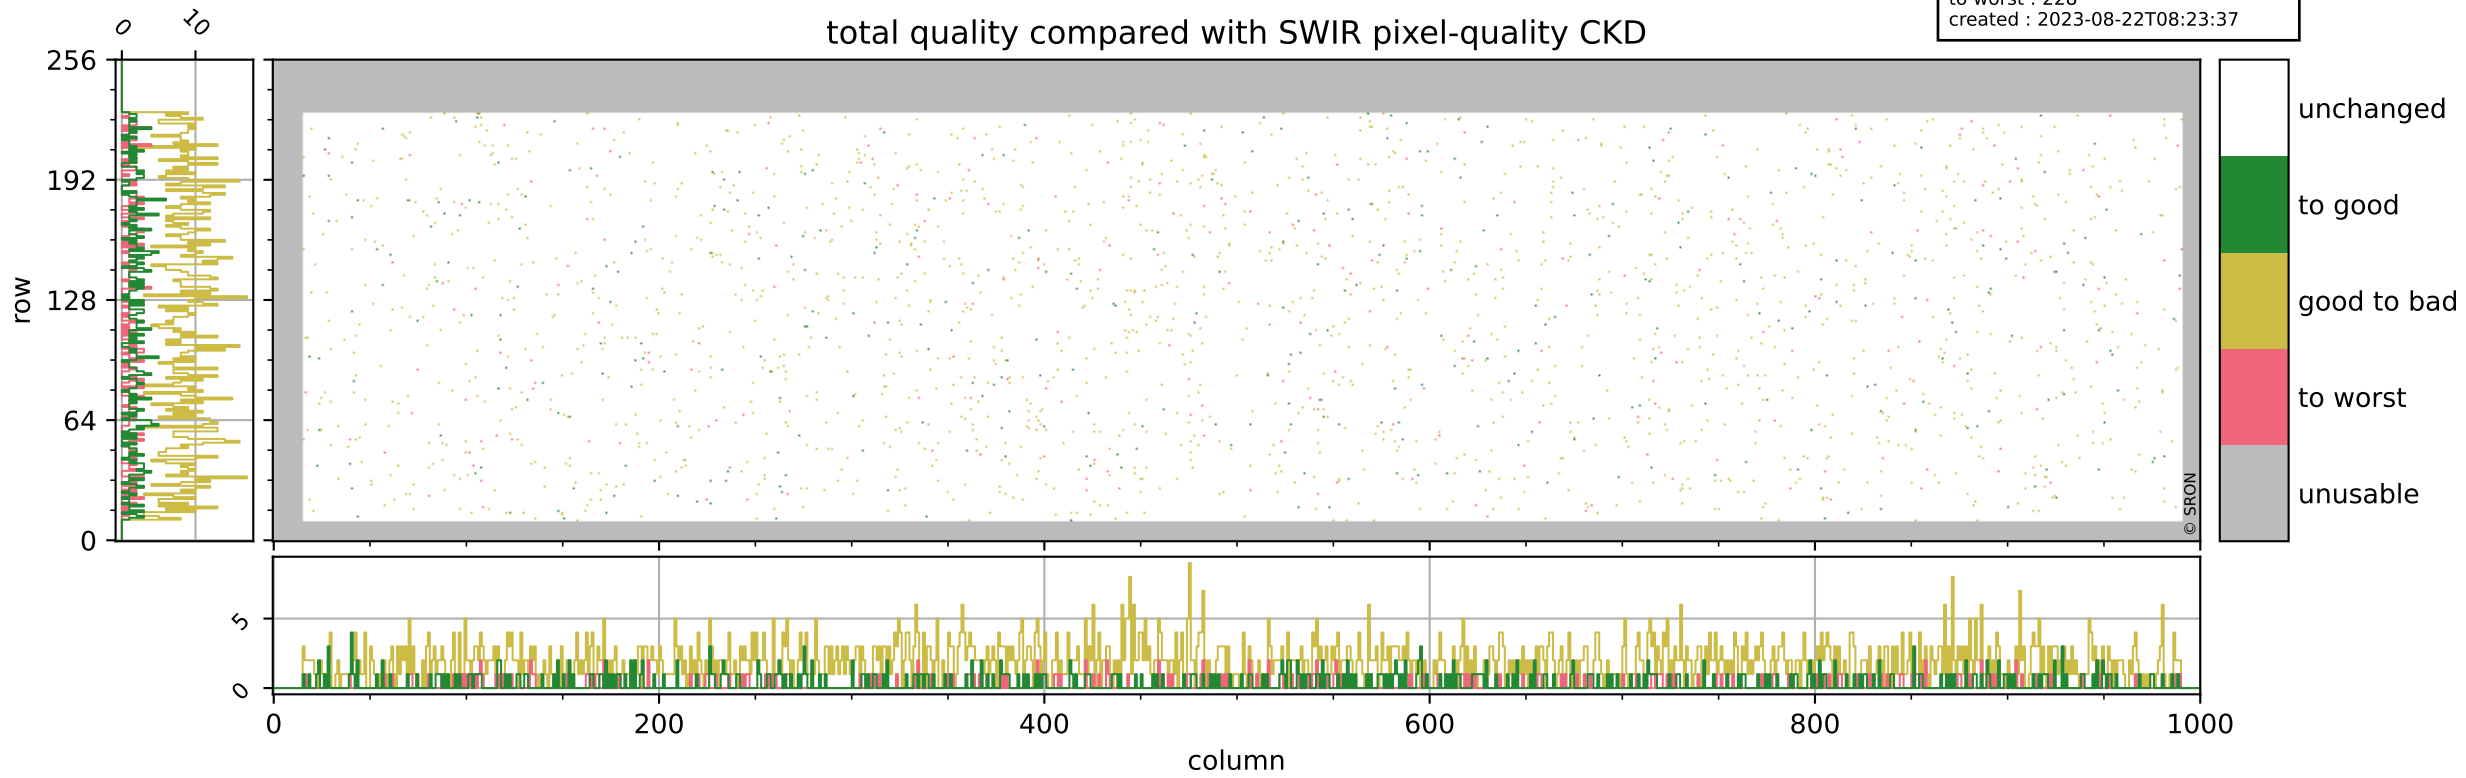

Tropomi SWIR pixel quality (official)

orbits : 19 in [19297, 19342]
coverage : 2021-07-04 / 2021-07-07
bad (quality < 0.8) : 3537
worst (quality < 0.1) : 357
created : 2023-08-22T08:23:37

pixel-quality map (noise average)

Tropomi SWIR pixel quality (official)

orbits : 19 in [19297, 19342]
coverage : 2021-07-04 / 2021-07-07
to good : 363
good to bad : 1668
to worst : 228
created : 2023-08-22T08:23:37

total quality compared with SWIR pixel-quality CKD

Tropomi SWIR pixel quality (official)

orbits : 19 in [19297, 19342]
coverage : 2021-07-04 / 2021-07-07
created : 2023-08-22T08:23:37

Histograms of pixel-quality

Tropomi SWIR pixel quality (official) ground-tracks of Sentinel-5P

orbits : 19 in [19297, 19342]
coverage : 2021-07-04 / 2021-07-07
created : 2023-08-22T08:23:38

Tropomi SWIR pixel quality (official)

orbits : [2827, 19342]
coverage : 2018-04-30 / 2021-07-07
created : 2023-08-22T08:23:38