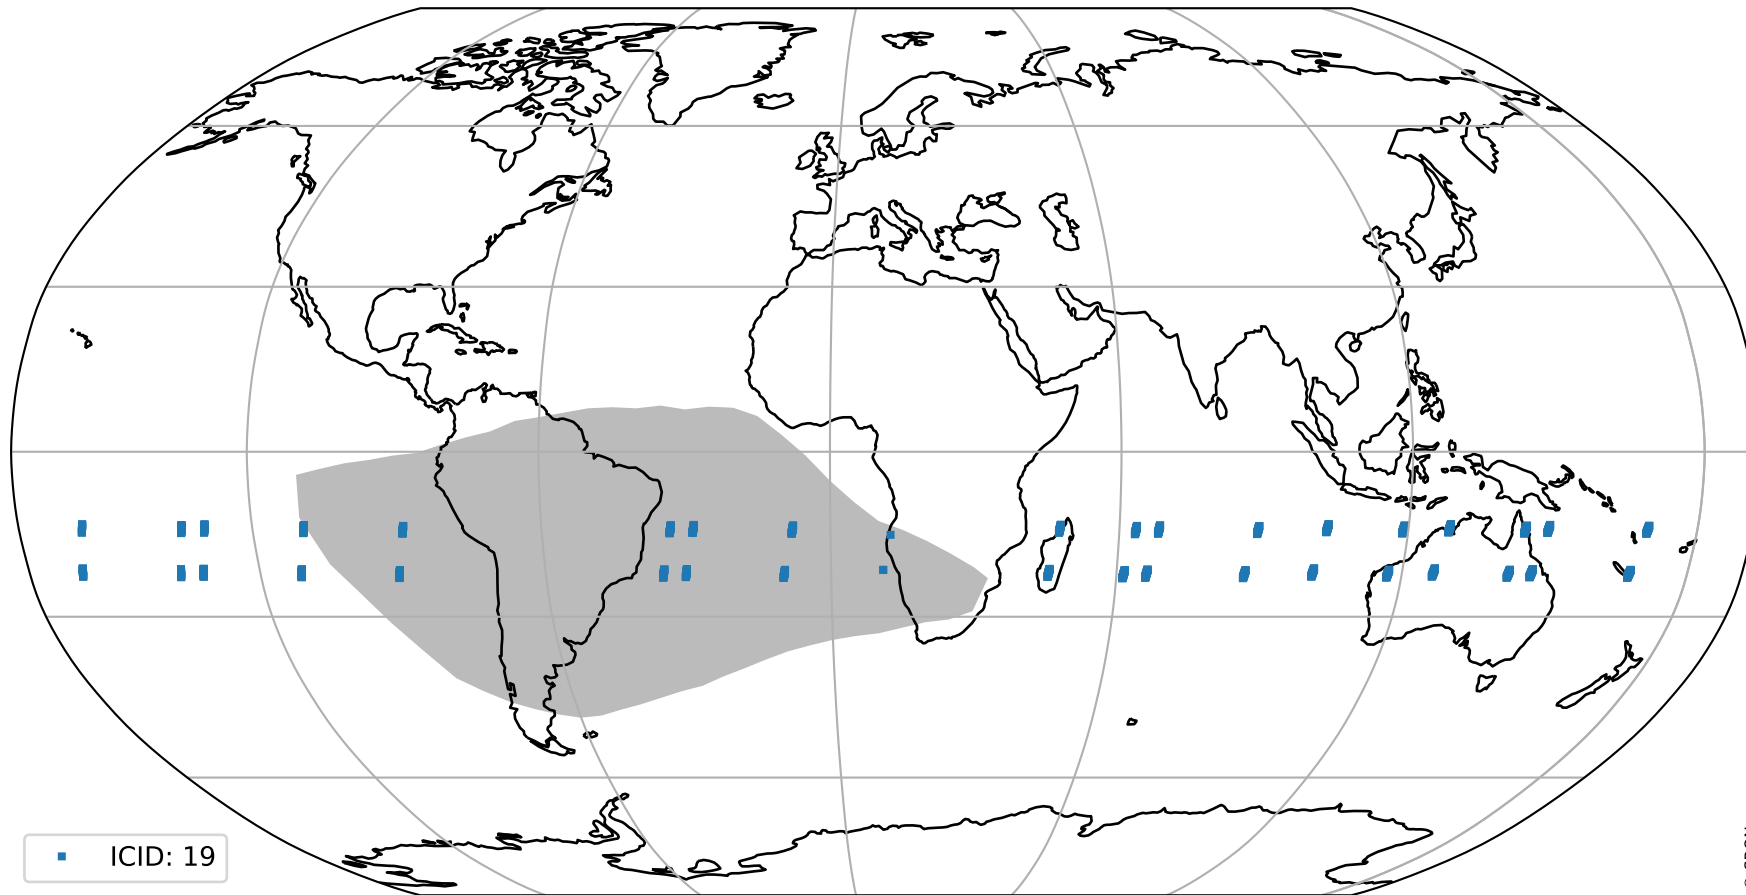

Tropomi SWIR pixel quality (official)

orbits : 19 in [19297, 19342]
coverage : 2021-07-04 / 2021-07-07
to good : 363
good to bad : 1668
to worst : 228
created : 2023-08-22T08:23:37

total quality compared with SWIR pixel-quality CKD

Tropomi SWIR pixel quality (official)

orbits : 19 in [19297, 19342]
coverage : 2021-07-04 / 2021-07-07
created : 2023-08-22T08:23:37

Histograms of pixel-quality

Tropomi SWIR pixel quality (official) ground-tracks of Sentinel-5P

orbits : 19 in [19297, 19342]
coverage : 2021-07-04 / 2021-07-07
created : 2023-08-22T08:23:38

Tropomi SWIR pixel quality (official)

orbits : [2827, 19342]
coverage : 2018-04-30 / 2021-07-07
created : 2023-08-22T08:23:38