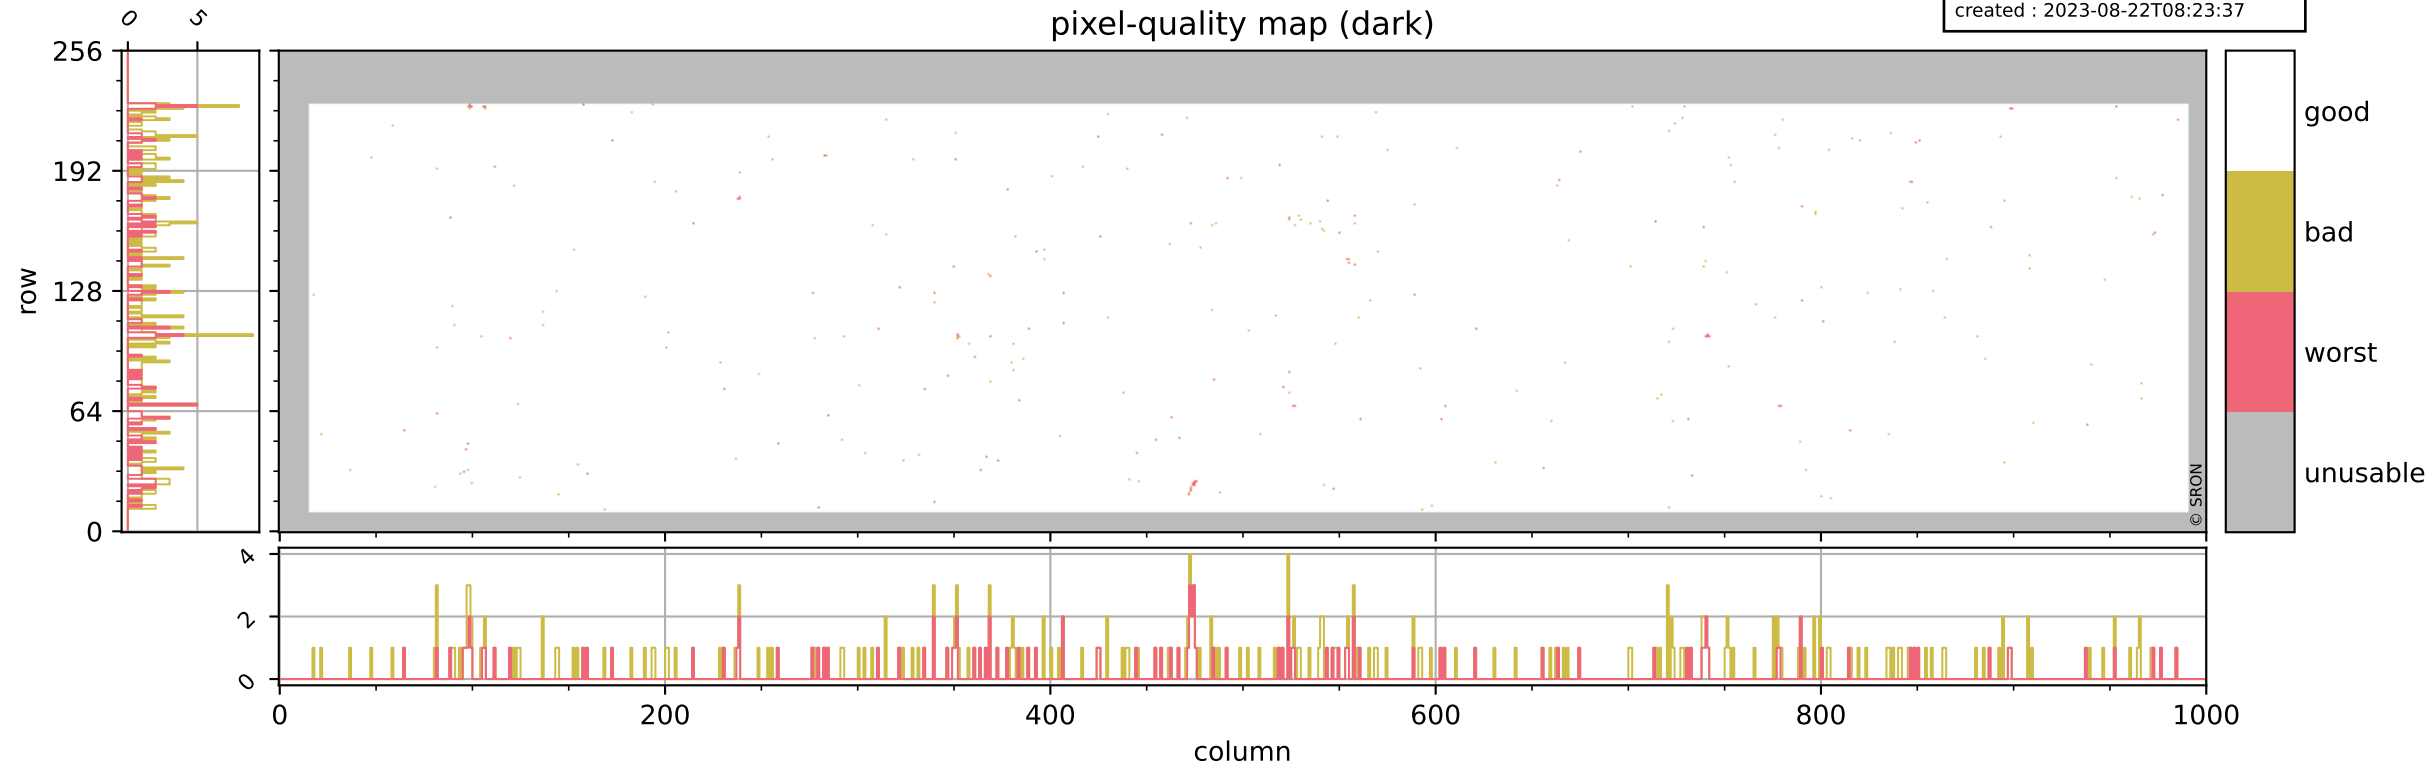

Tropomi SWIR pixel quality (official)

orbits : 19 in [19297, 19342]
coverage : 2021-07-04 / 2021-07-07
bad (quality < 0.8) : 3787
worst (quality < 0.1) : 438
created : 2023-08-22T08:23:36

pixel-quality map

Tropomi SWIR pixel quality (official)

orbits : 19 in [19297, 19342]
coverage : 2021-07-04 / 2021-07-07
bad (quality < 0.8) : 293
worst (quality < 0.1) : 113
created : 2023-08-22T08:23:37

pixel-quality map (dark)

Tropomi SWIR pixel quality (official)

orbits : 19 in [19297, 19342]
coverage : 2021-07-04 / 2021-07-07
bad (quality < 0.8) : 3537
worst (quality < 0.1) : 357
created : 2023-08-22T08:23:37

pixel-quality map (noise average)

Tropomi SWIR pixel quality (official)

orbits : 19 in [19297, 19342]
coverage : 2021-07-04 / 2021-07-07
to good : 363
good to bad : 1668
to worst : 228
created : 2023-08-22T08:23:37

total quality compared with SWIR pixel-quality CKD