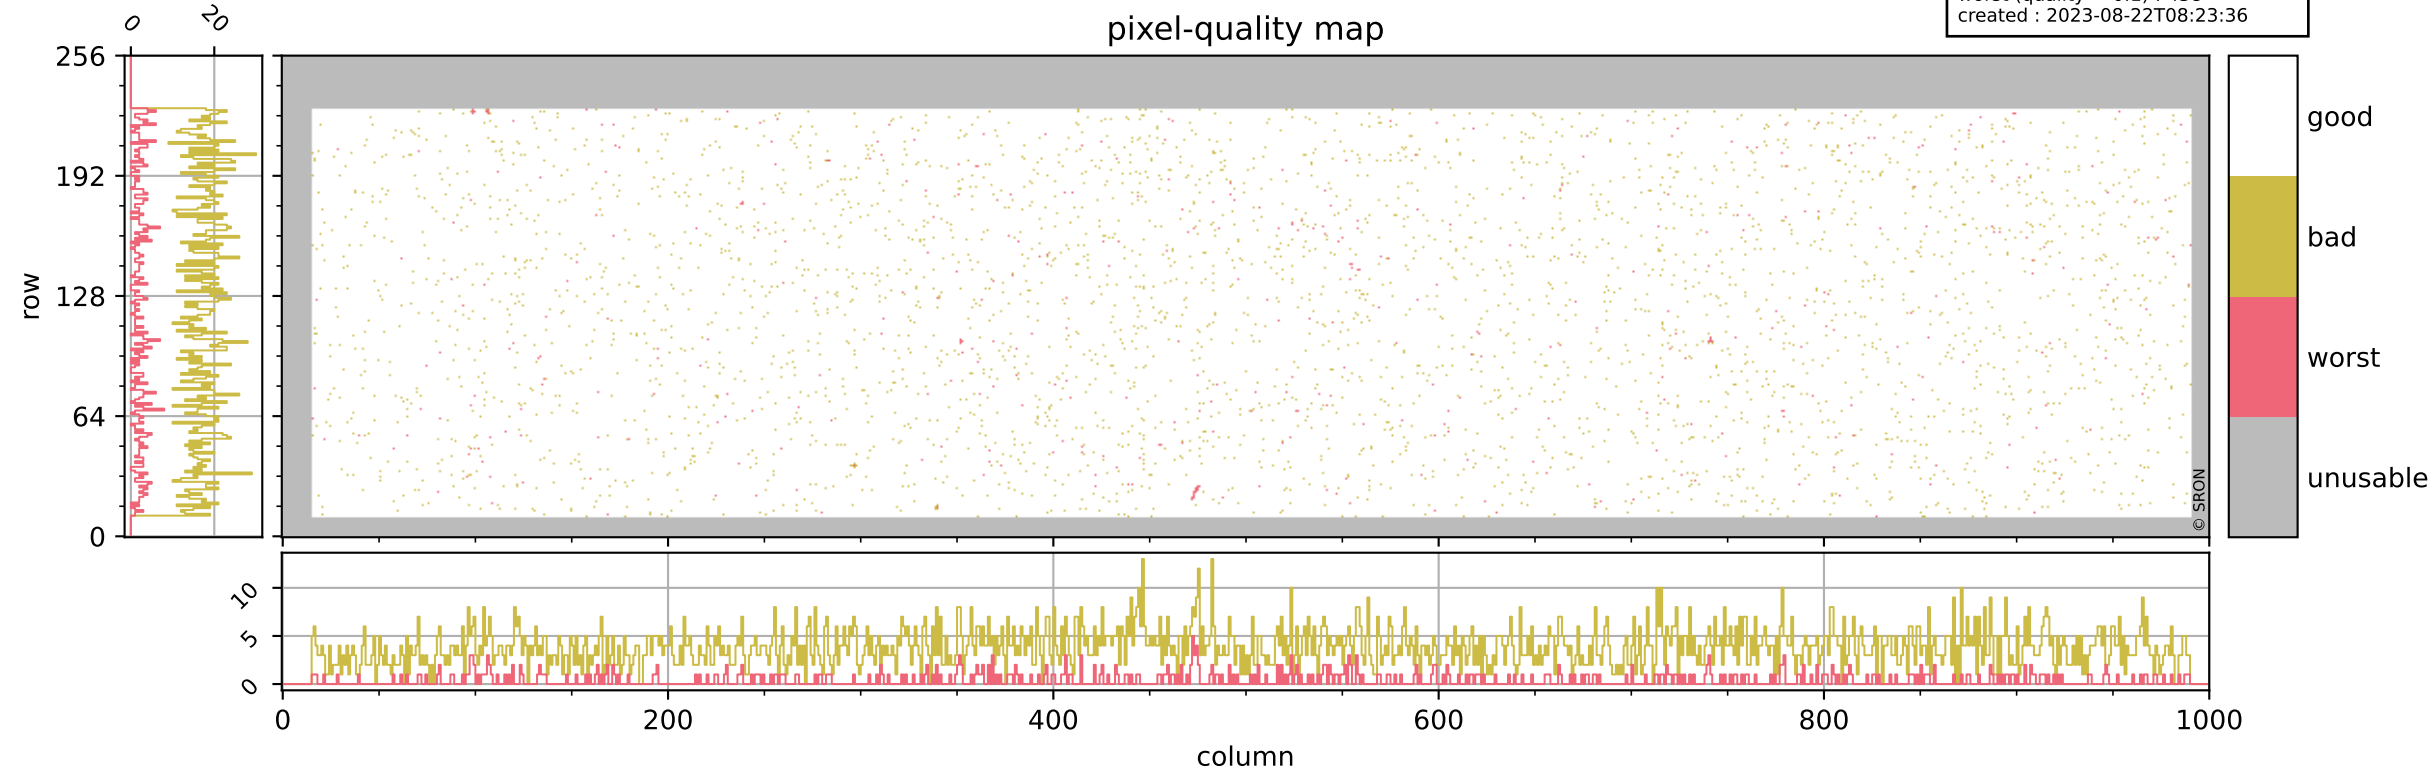

Tropomi SWIR pixel quality (official)

orbits : 19 in [19297, 19342]
coverage : 2021-07-04 / 2021-07-07
bad (quality < 0.8) : 3787
worst (quality < 0.1) : 438
created : 2023-08-22T08:23:36

pixel-quality map

Tropomi SWIR pixel quality (official)

orbits : 19 in [19297, 19342]
coverage : 2021-07-04 / 2021-07-07
bad (quality < 0.8) : 293
worst (quality < 0.1) : 113
created : 2023-08-22T08:23:37

pixel-quality map (dark)

Tropomi SWIR pixel quality (official)

orbits : 19 in [19297, 19342]
coverage : 2021-07-04 / 2021-07-07
bad (quality < 0.8) : 3537
worst (quality < 0.1) : 357
created : 2023-08-22T08:23:37

pixel-quality map (noise average)

Tropomi SWIR pixel quality (official)

orbits : 19 in [19297, 19342]
coverage : 2021-07-04 / 2021-07-07
created : 2023-08-22T08:23:37

Histograms of pixel-quality

Tropomi SWIR pixel quality (official) ground-tracks of Sentinel-5P