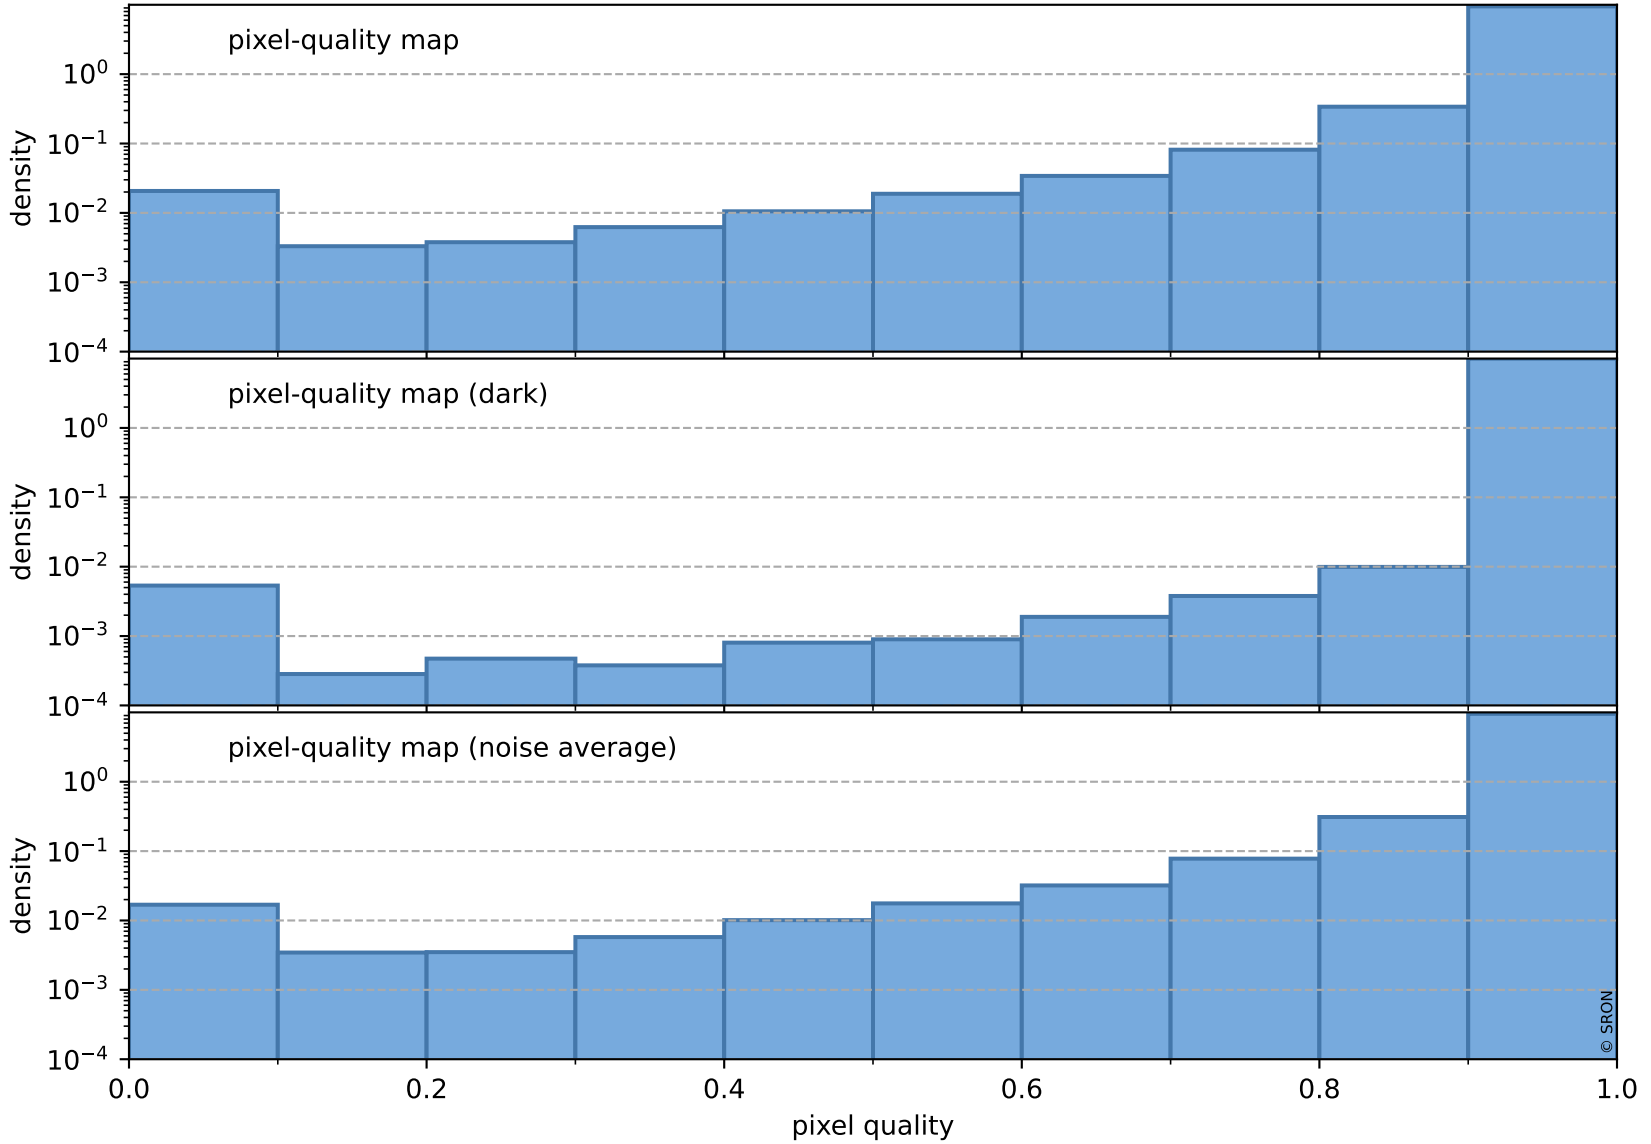

Tropomi SWIR pixel quality (official)

orbits : 19 in [19297, 19342]
coverage : 2021-07-04 / 2021-07-07
to good : 363
good to bad : 1668
to worst : 228
created : 2023-08-22T08:23:37

total quality compared with SWIR pixel-quality CKD

Tropomi SWIR pixel quality (official)

orbits : 19 in [19297, 19342]
coverage : 2021-07-04 / 2021-07-07
created : 2023-08-22T08:23:37

Histograms of pixel-quality

Tropomi SWIR pixel quality (official) ground-tracks of Sentinel-5P

orbits : 19 in [19297, 19342]
coverage : 2021-07-04 / 2021-07-07
created : 2023-08-22T08:23:38

Tropomi SWIR pixel quality (official)

orbits : [2827, 19342]
coverage : 2018-04-30 / 2021-07-07
created : 2023-08-22T08:23:38