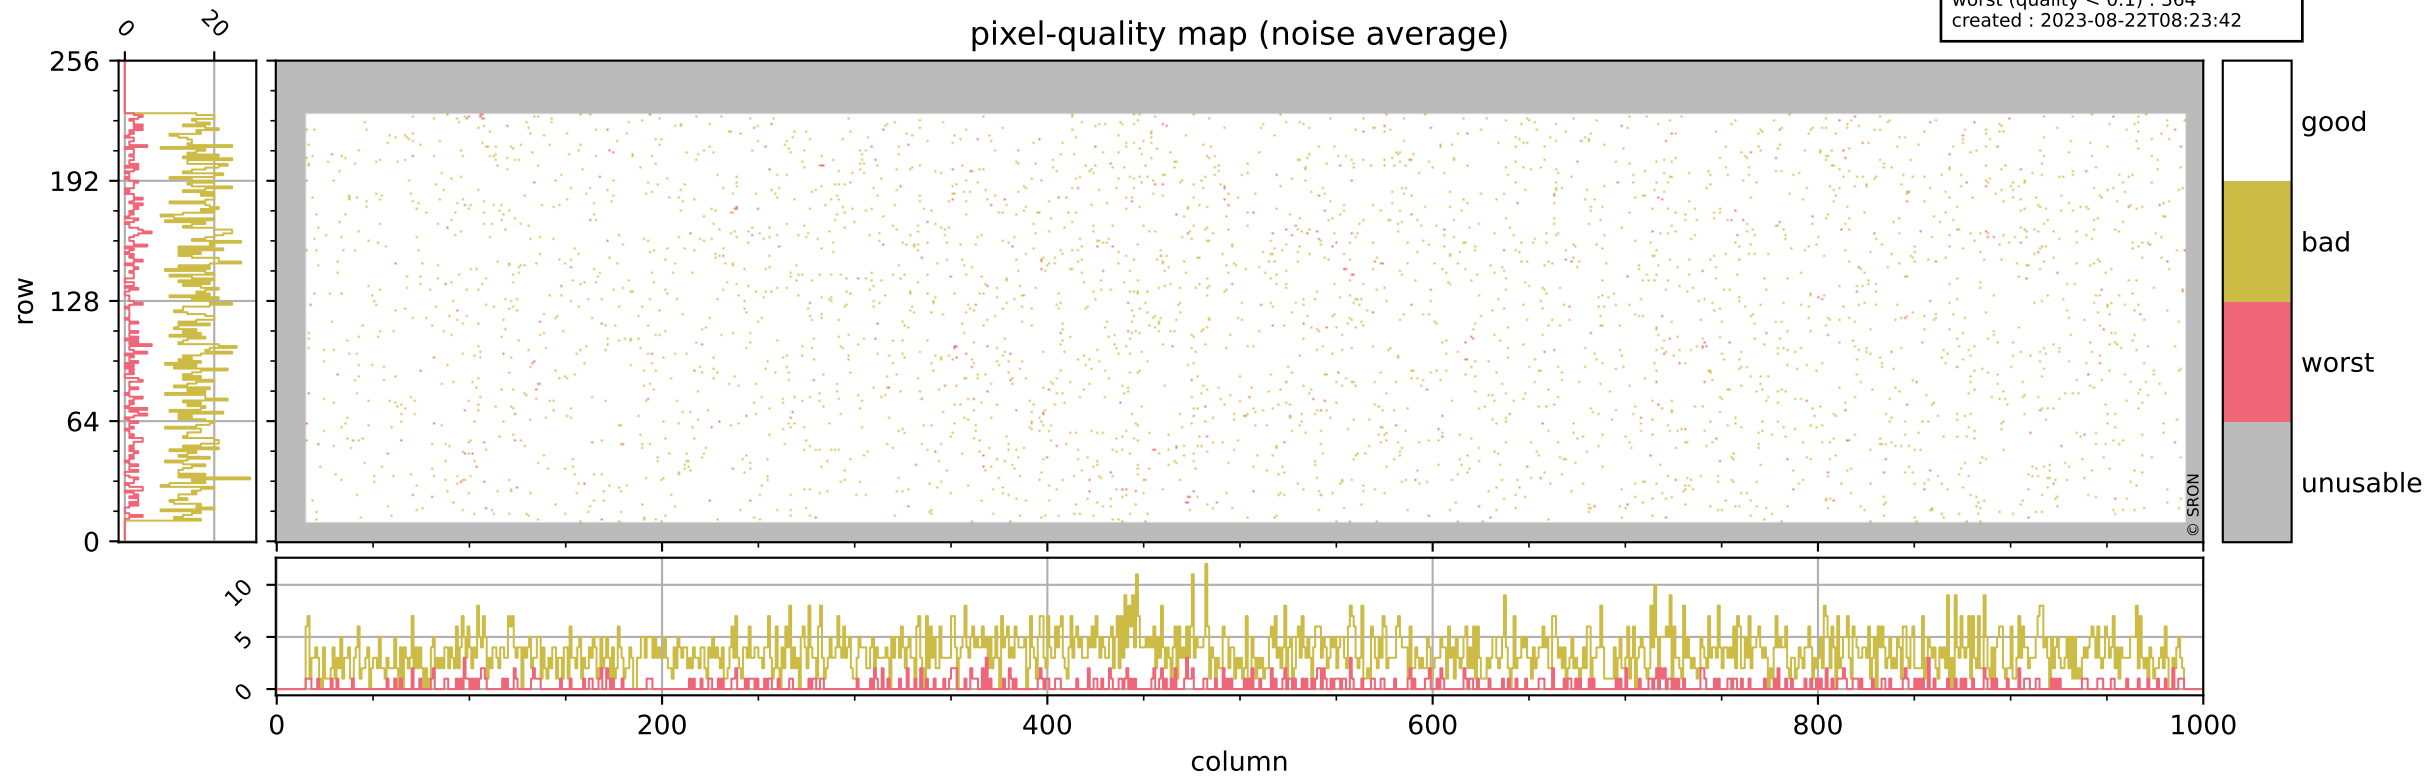

Tropomi SWIR pixel quality (official)

orbits : 19 in [19327, 19372]
coverage : 2021-07-06 / 2021-07-09
bad (quality < 0.8) : 294
worst (quality < 0.1) : 112
created : 2023-08-22T08:23:41

pixel-quality map (dark)

Tropomi SWIR pixel quality (official)

orbits : 19 in [19327, 19372]
coverage : 2021-07-06 / 2021-07-09
bad (quality < 0.8) : 3510
worst (quality < 0.1) : 364
created : 2023-08-22T08:23:42

pixel-quality map (noise average)

Tropomi SWIR pixel quality (official)

orbits : 19 in [19327, 19372]
coverage : 2021-07-06 / 2021-07-09
to good : 375
good to bad : 1651
to worst : 234
created : 2023-08-22T08:23:42

total quality compared with SWIR pixel-quality CKD

Tropomi SWIR pixel quality (official)

orbits : 19 in [19327, 19372]
coverage : 2021-07-06 / 2021-07-09
created : 2023-08-22T08:23:42

Histograms of pixel-quality

Tropomi SWIR pixel quality (official) ground-tracks of Sentinel-5P