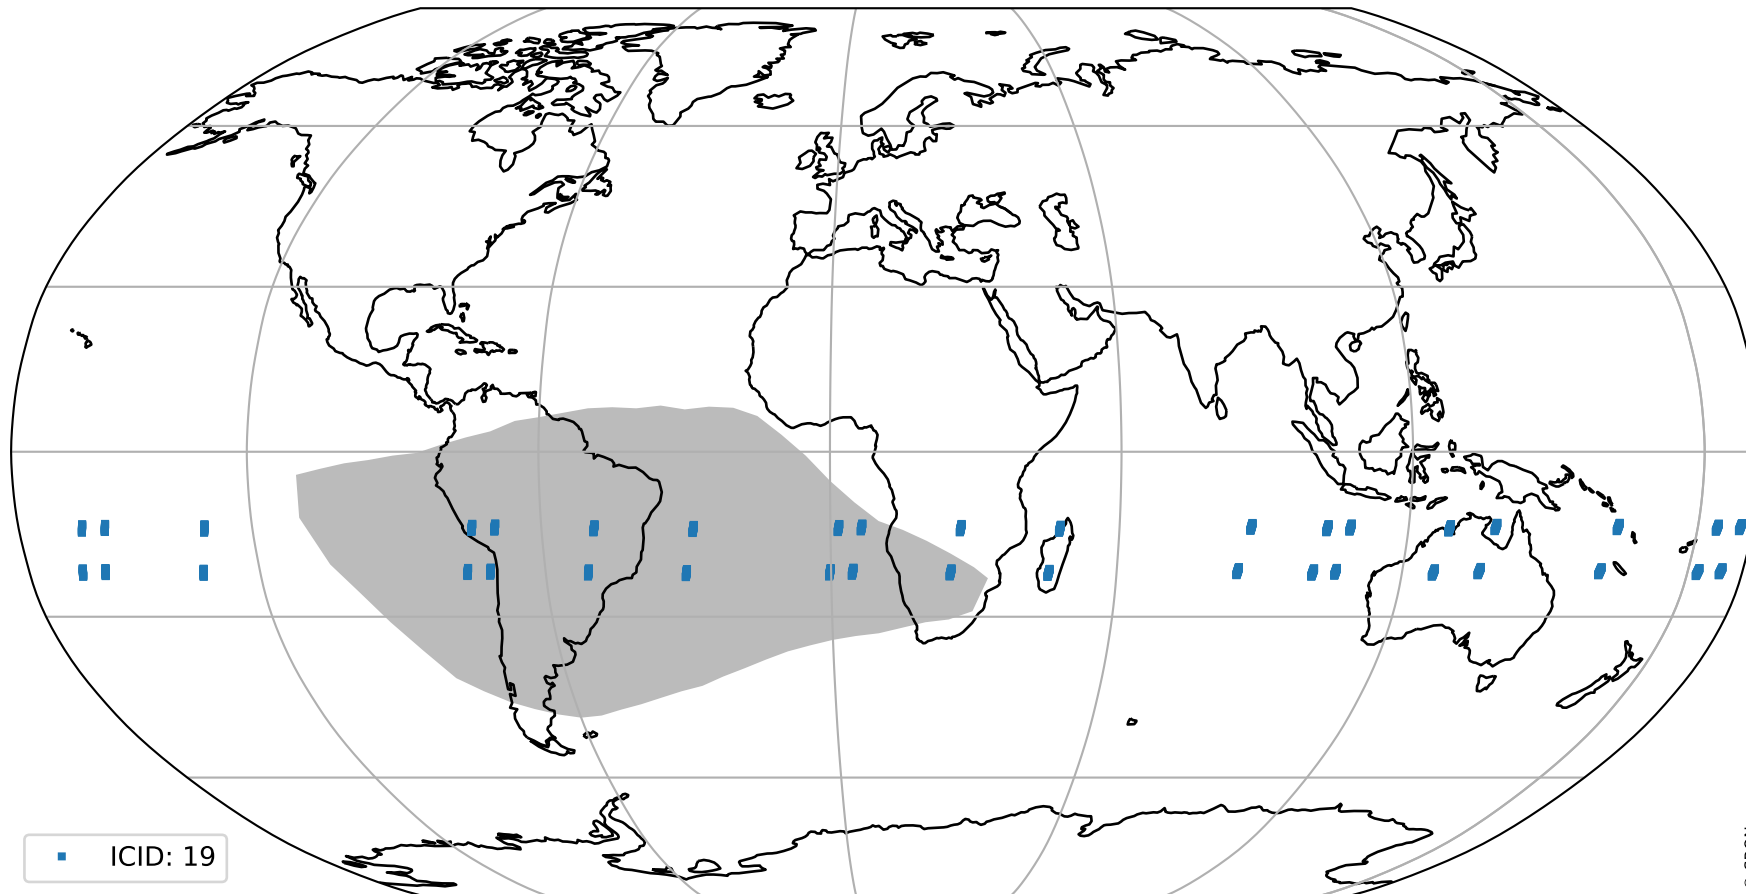

Tropomi SWIR pixel quality (official)

orbits : 19 in [19327, 19372]
coverage : 2021-07-06 / 2021-07-09
to good : 375
good to bad : 1651
to worst : 234
created : 2023-08-22T08:23:42

total quality compared with SWIR pixel-quality CKD

Tropomi SWIR pixel quality (official)

orbits : 19 in [19327, 19372]
coverage : 2021-07-06 / 2021-07-09
created : 2023-08-22T08:23:42

Histograms of pixel-quality

Tropomi SWIR pixel quality (official) ground-tracks of Sentinel-5P

orbits : 19 in [19327, 19372]
coverage : 2021-07-06 / 2021-07-09
created : 2023-08-22T08:23:42

Tropomi SWIR pixel quality (official)

orbits : [2827, 19372]
coverage : 2018-04-30 / 2021-07-09
created : 2023-08-22T08:23:43