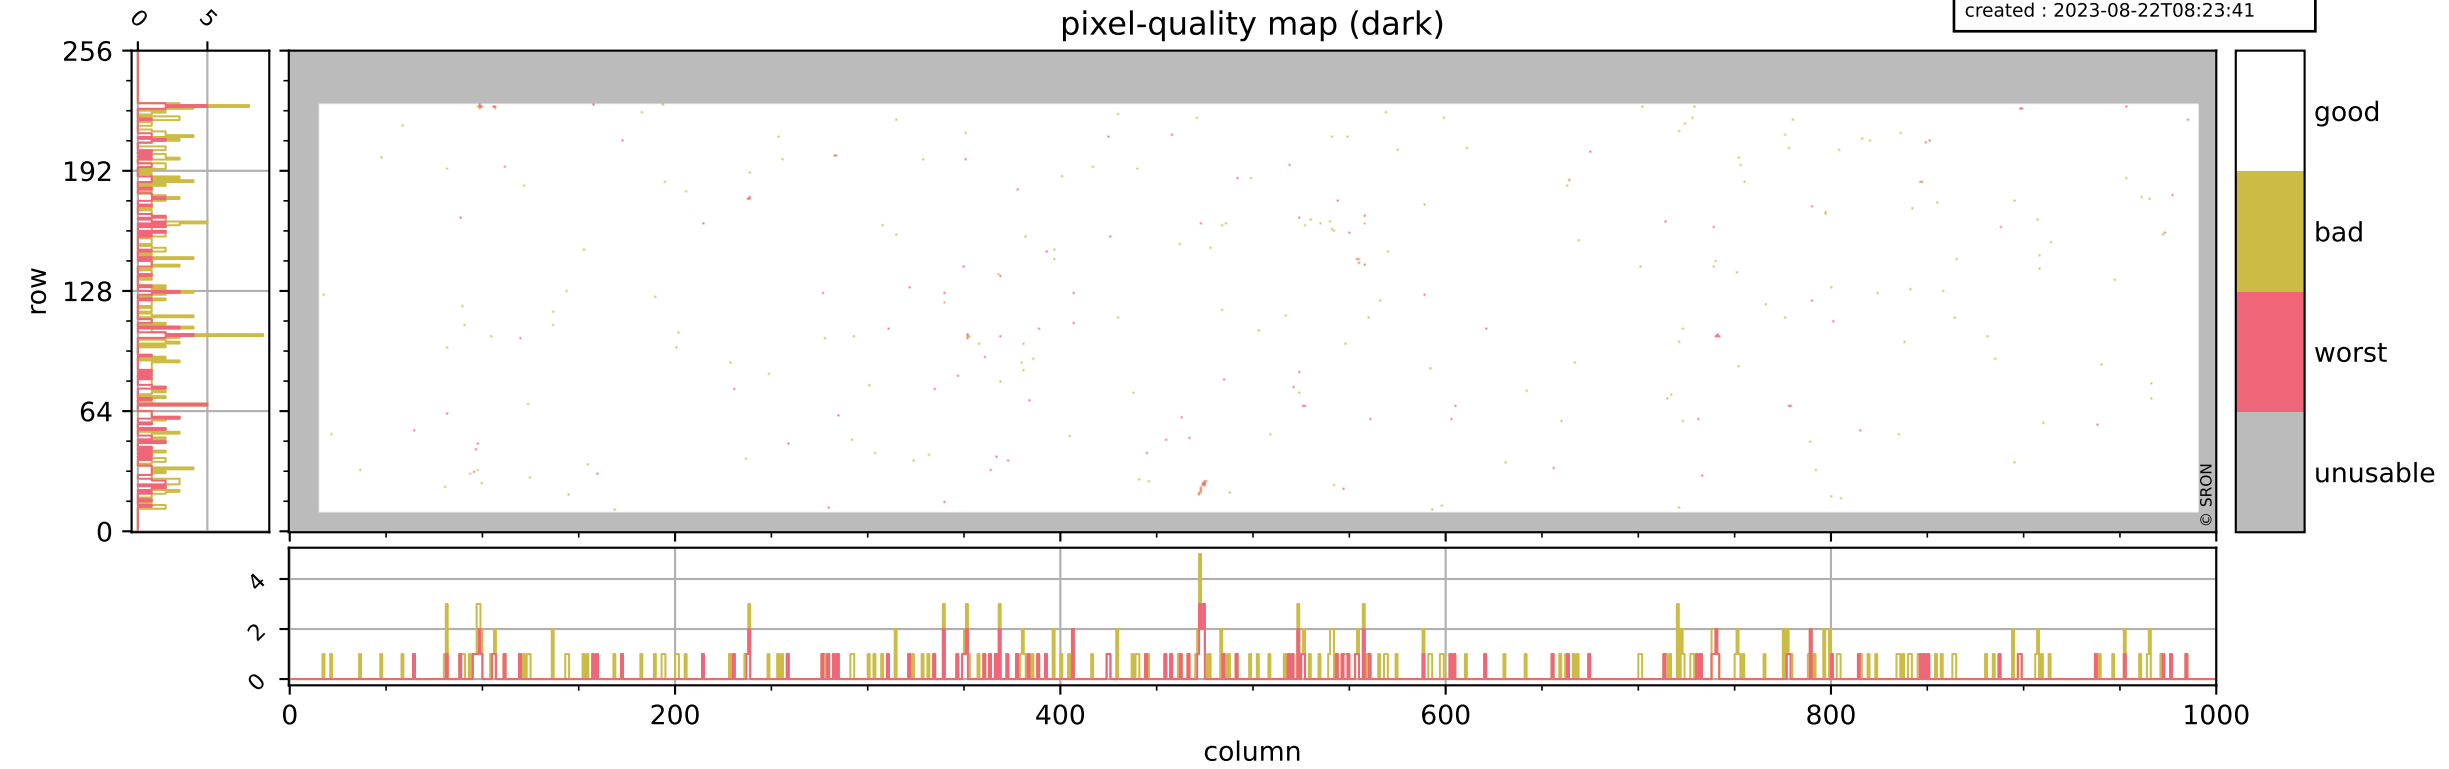

Tropomi SWIR pixel quality (official)

orbits : 19 in [19327, 19372]
coverage : 2021-07-06 / 2021-07-09
bad (quality < 0.8) : 3759
worst (quality < 0.1) : 446
created : 2023-08-22T08:23:41

pixel-quality map

Tropomi SWIR pixel quality (official)

orbits : 19 in [19327, 19372]
coverage : 2021-07-06 / 2021-07-09
bad (quality < 0.8) : 294
worst (quality < 0.1) : 112
created : 2023-08-22T08:23:41

pixel-quality map (dark)

Tropomi SWIR pixel quality (official)

orbits : 19 in [19327, 19372]
coverage : 2021-07-06 / 2021-07-09
bad (quality < 0.8) : 3510
worst (quality < 0.1) : 364
created : 2023-08-22T08:23:42

pixel-quality map (noise average)

Tropomi SWIR pixel quality (official)

orbits : 19 in [19327, 19372]
coverage : 2021-07-06 / 2021-07-09
created : 2023-08-22T08:23:42

Histograms of pixel-quality

Tropomi SWIR pixel quality (official) ground-tracks of Sentinel-5P