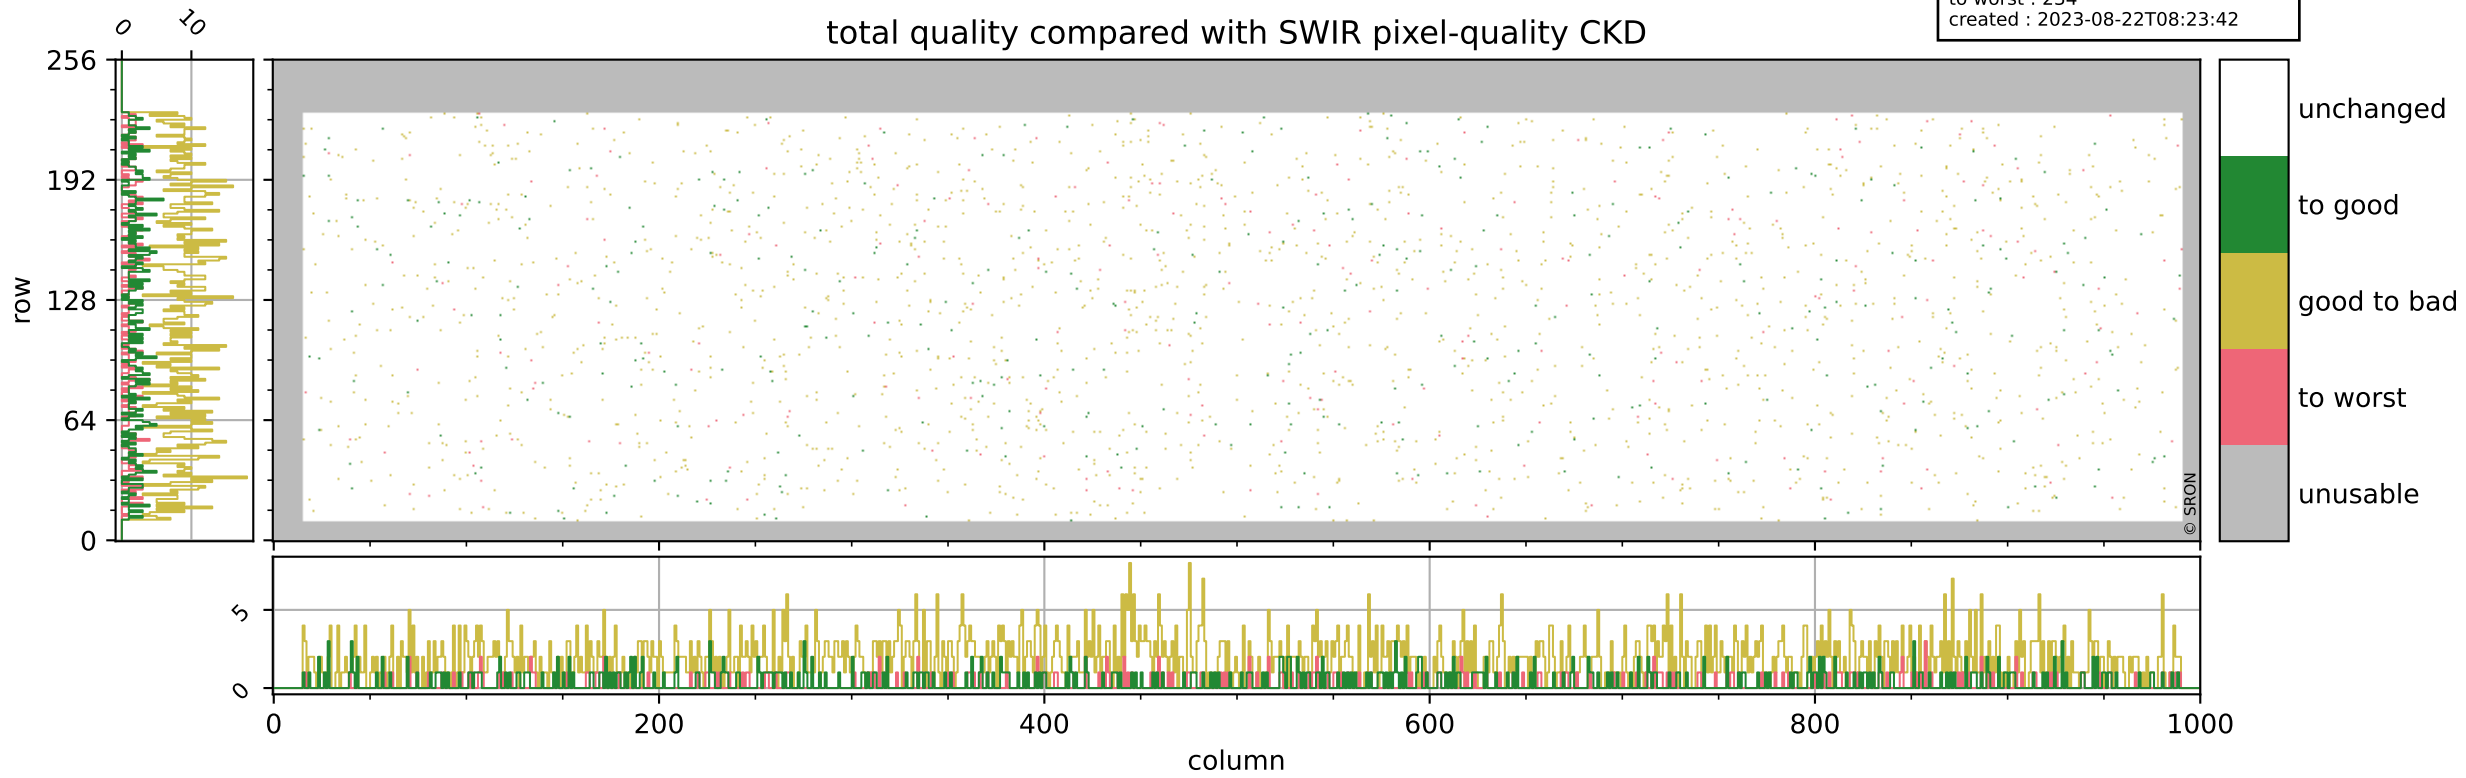

Tropomi SWIR pixel quality (official)

orbits : 19 in [19327, 19372]
coverage : 2021-07-06 / 2021-07-09
bad (quality < 0.8) : 294
worst (quality < 0.1) : 112
created : 2023-08-22T08:23:41

pixel-quality map (dark)

Tropomi SWIR pixel quality (official)

orbits : 19 in [19327, 19372]
coverage : 2021-07-06 / 2021-07-09
bad (quality < 0.8) : 3510
worst (quality < 0.1) : 364
created : 2023-08-22T08:23:42

pixel-quality map (noise average)

Tropomi SWIR pixel quality (official)

orbits : 19 in [19327, 19372]
coverage : 2021-07-06 / 2021-07-09
to good : 375
good to bad : 1651
to worst : 234
created : 2023-08-22T08:23:42

total quality compared with SWIR pixel-quality CKD

Tropomi SWIR pixel quality (official)

orbits : 19 in [19327, 19372]
coverage : 2021-07-06 / 2021-07-09
created : 2023-08-22T08:23:42

Histograms of pixel-quality

Tropomi SWIR pixel quality (official) ground-tracks of Sentinel-5P