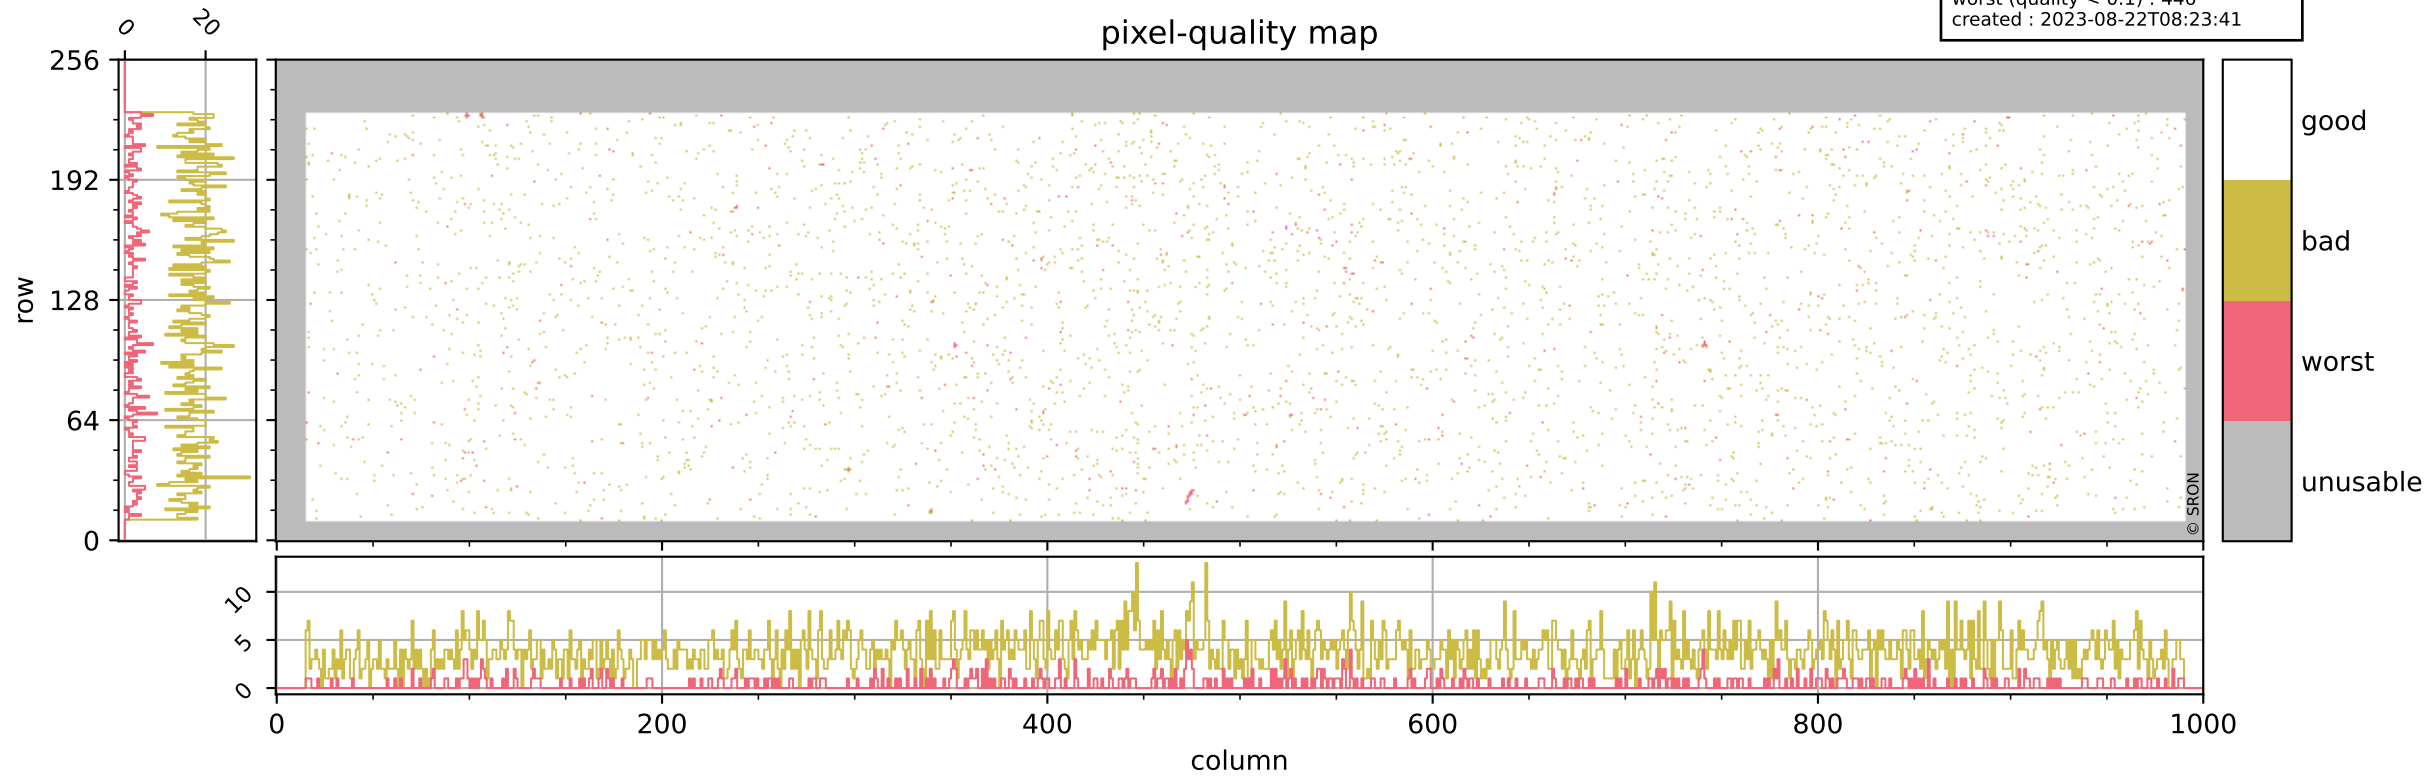

Tropomi SWIR pixel quality (official)

orbits : 19 in [19327, 19372]
coverage : 2021-07-06 / 2021-07-09
bad (quality < 0.8) : 3759
worst (quality < 0.1) : 446
created : 2023-08-22T08:23:41

pixel-quality map

Tropomi SWIR pixel quality (official)

orbits : 19 in [19327, 19372]
coverage : 2021-07-06 / 2021-07-09
bad (quality < 0.8) : 294
worst (quality < 0.1) : 112
created : 2023-08-22T08:23:41

pixel-quality map (dark)

Tropomi SWIR pixel quality (official)

orbits : 19 in [19327, 19372]
coverage : 2021-07-06 / 2021-07-09
bad (quality < 0.8) : 3510
worst (quality < 0.1) : 364
created : 2023-08-22T08:23:42

pixel-quality map (noise average)

Tropomi SWIR pixel quality (official)

orbits : 19 in [19327, 19372]
coverage : 2021-07-06 / 2021-07-09
created : 2023-08-22T08:23:42

Histograms of pixel-quality

Tropomi SWIR pixel quality (official) ground-tracks of Sentinel-5P