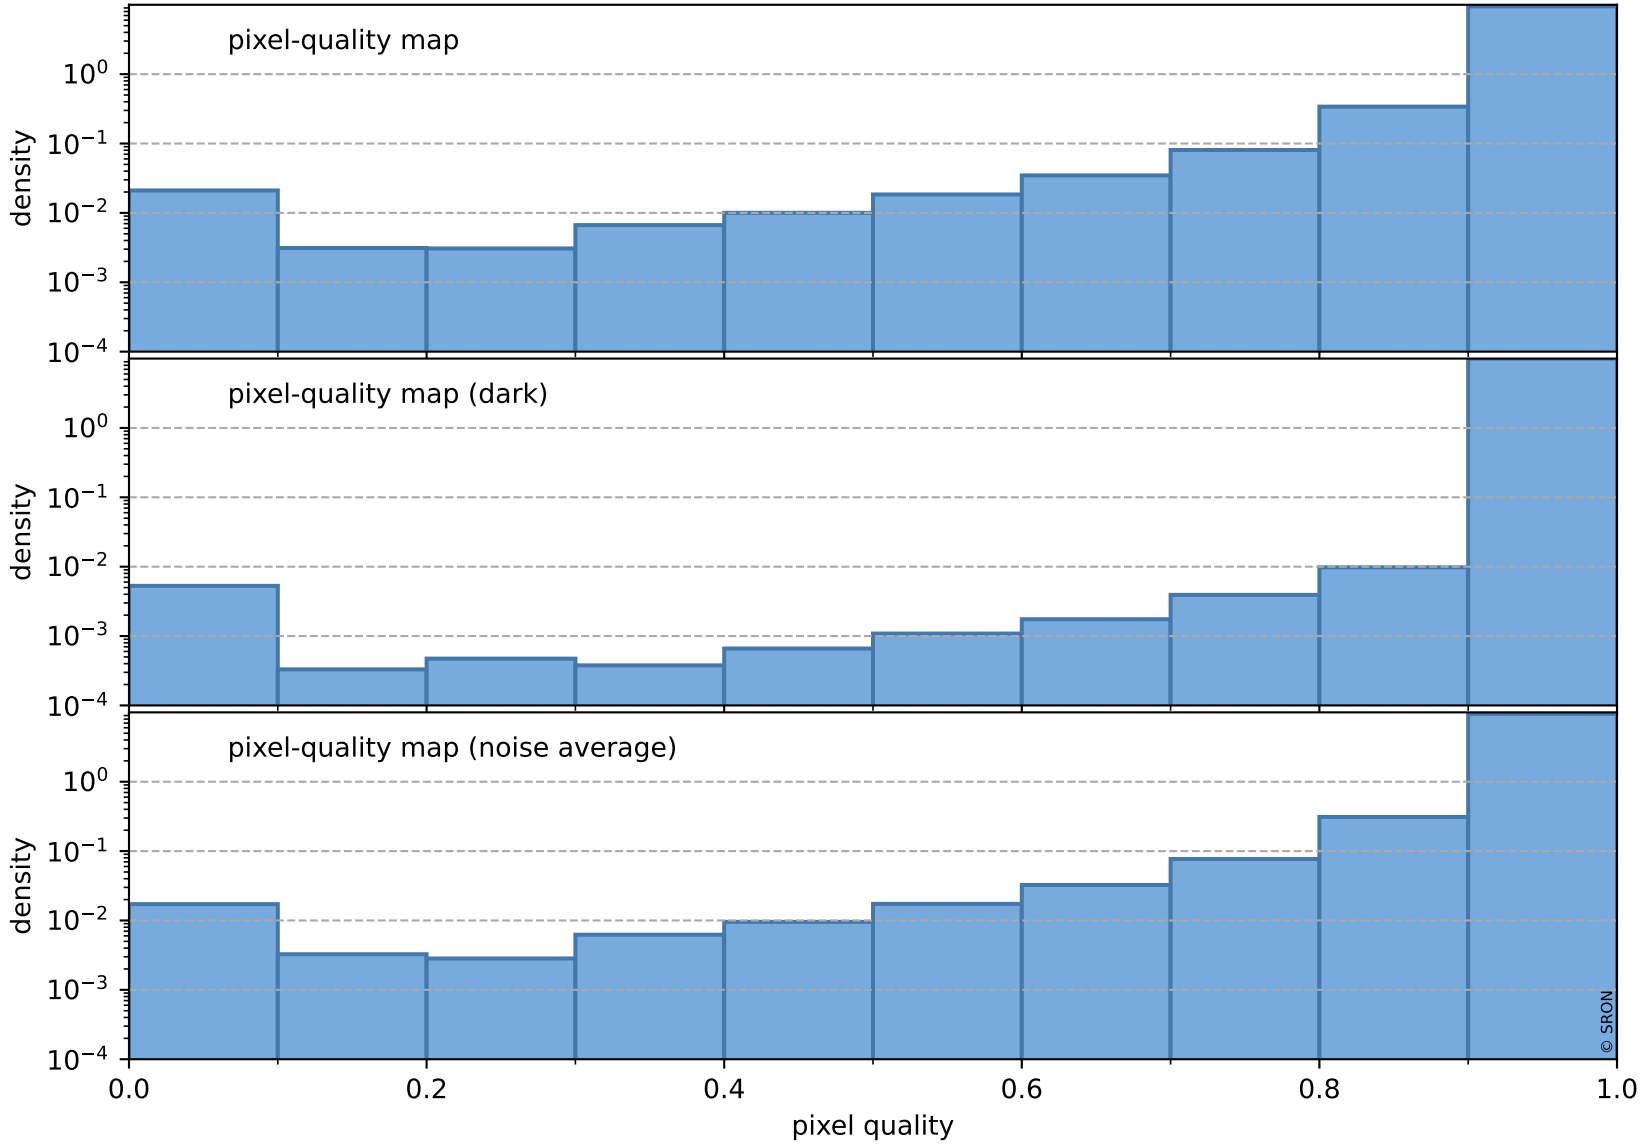

Tropomi SWIR pixel quality (official)

orbits : 19 in [19327, 19372]
coverage : 2021-07-06 / 2021-07-09
to good : 375
good to bad : 1651
to worst : 234
created : 2023-08-22T08:23:42

total quality compared with SWIR pixel-quality CKD

Tropomi SWIR pixel quality (official)

orbits : 19 in [19327, 19372]
coverage : 2021-07-06 / 2021-07-09
created : 2023-08-22T08:23:42

Histograms of pixel-quality

Tropomi SWIR pixel quality (official) ground-tracks of Sentinel-5P

orbits : 19 in [19327, 19372]
coverage : 2021-07-06 / 2021-07-09
created : 2023-08-22T08:23:42

Tropomi SWIR pixel quality (official)

orbits : [2827, 19372]
coverage : 2018-04-30 / 2021-07-09
created : 2023-08-22T08:23:43