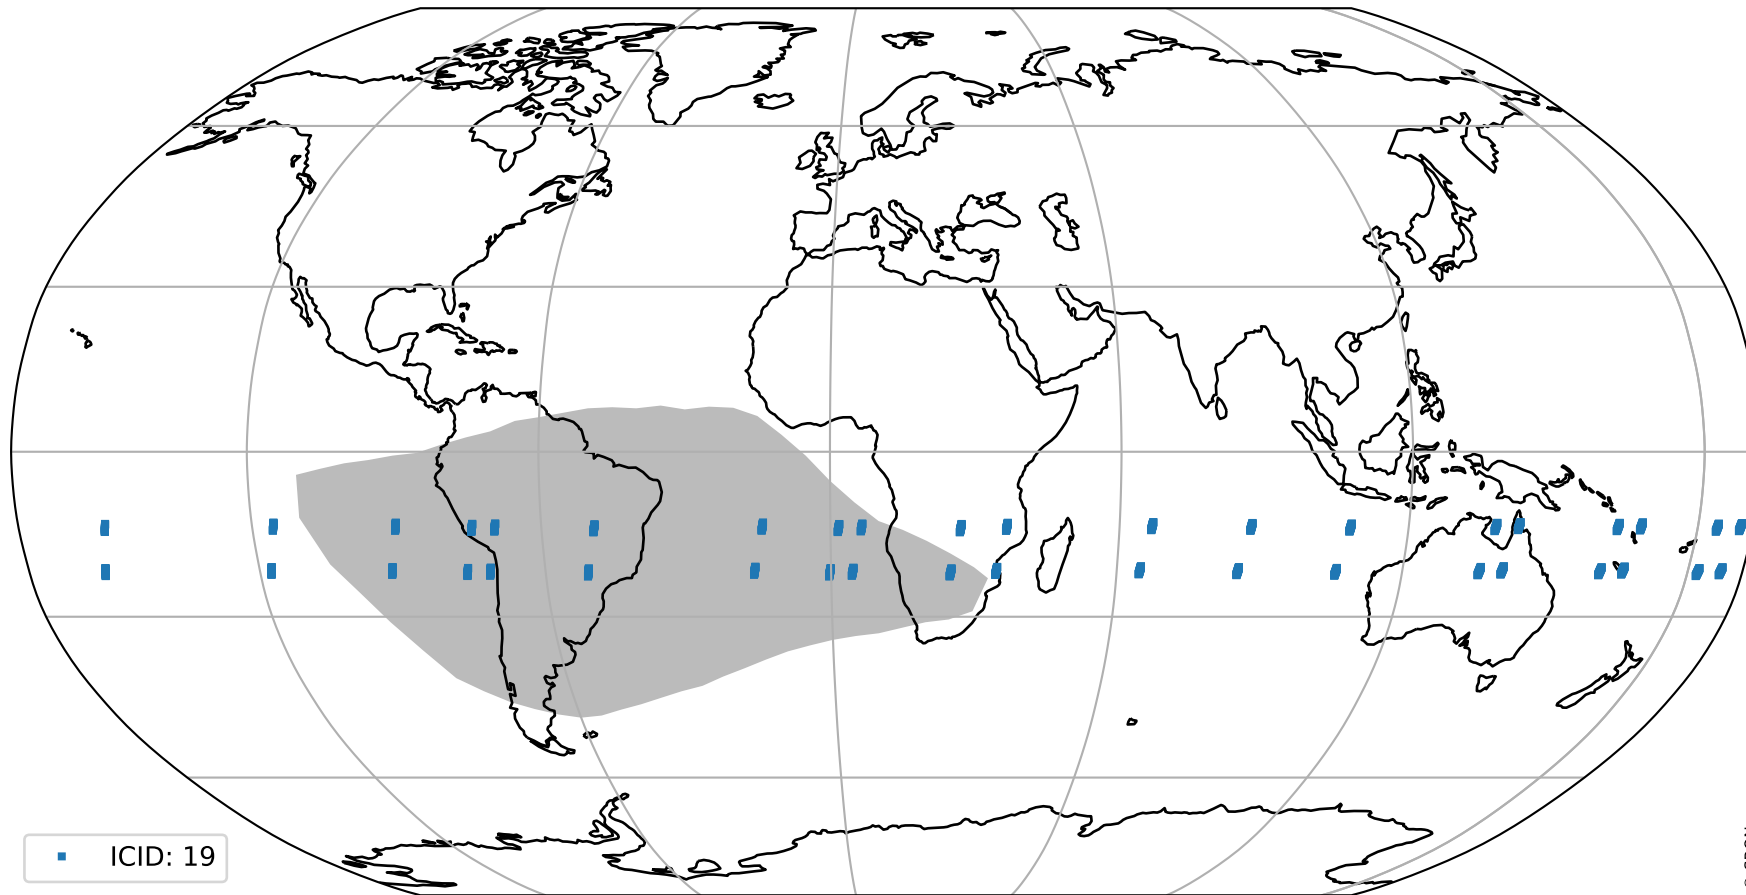

orbits : 20 in [19342, 19387]
coverage : 2021-07-07 / 2021-07-10
bad (quality < 0.8) : 3537
worst (quality < 0.1) : 379
created : 2023-08-22T08:23:44

pixel-quality map (noise average)

Tropomi SWIR pixel quality (official)

orbits : 20 in [19342, 19387]
coverage : 2021-07-07 / 2021-07-10
to good : 372
good to bad : 1667
to worst : 246
created : 2023-08-22T08:23:44

total quality compared with SWIR pixel-quality CKD

Tropomi SWIR pixel quality (official)

orbits : 20 in [19342, 19387]
coverage : 2021-07-07 / 2021-07-10
created : 2023-08-22T08:23:44

Histograms of pixel-quality

Tropomi SWIR pixel quality (official) ground-tracks of Sentinel-5P

orbits : 20 in [19342, 19387]
coverage : 2021-07-07 / 2021-07-10
created : 2023-08-22T08:23:45

Tropomi SWIR pixel quality (official)

orbits : [2827, 19387]
coverage : 2018-04-30 / 2021-07-10
created : 2023-08-22T08:23:45

trend of pixel quality & temperatures