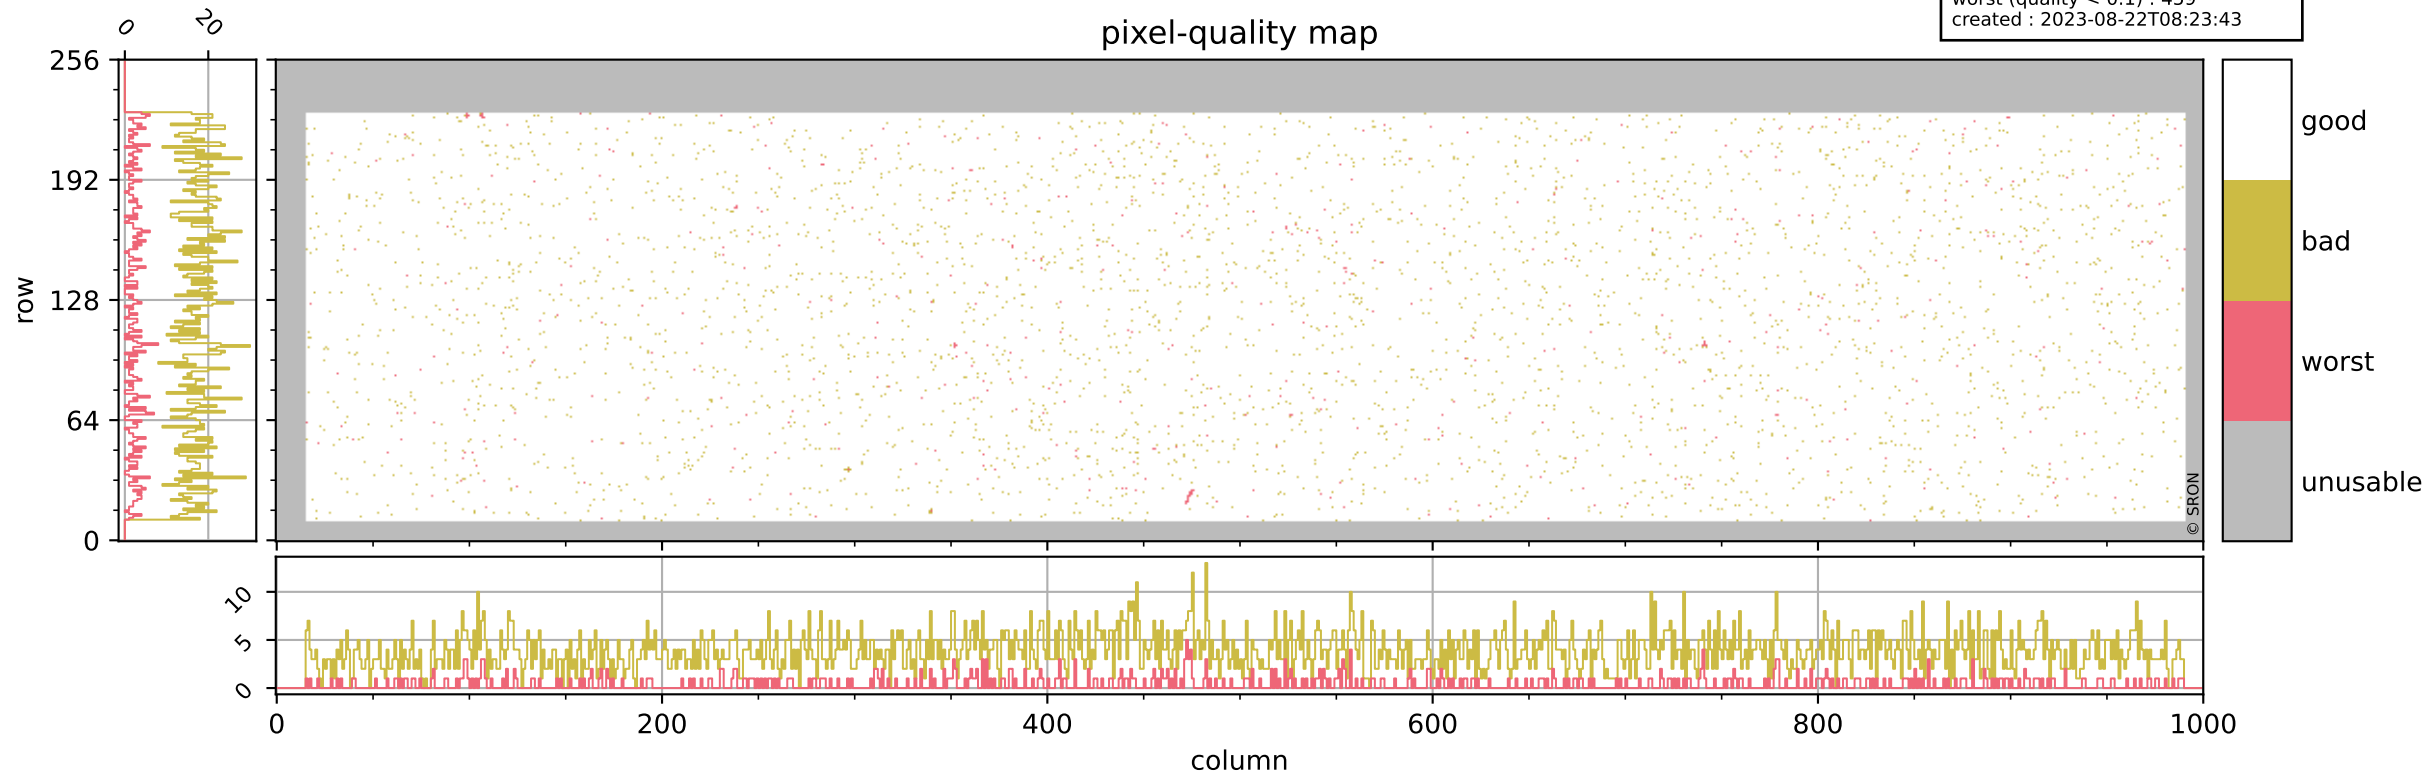

Tropomi SWIR pixel quality (official)

orbits : 20 in [19342, 19387]
coverage : 2021-07-07 / 2021-07-10
bad (quality < 0.8) : 3790
worst (quality < 0.1) : 459
created : 2023-08-22T08:23:43

pixel-quality map

Tropomi SWIR pixel quality (official)

orbits : 20 in [19342, 19387]
coverage : 2021-07-07 / 2021-07-10
bad (quality < 0.8) : 296
worst (quality < 0.1) : 114
created : 2023-08-22T08:23:44

Tropomi SWIR pixel quality (official)

orbits : 20 in [19342, 19387]
coverage : 2021-07-07 / 2021-07-10
bad (quality < 0.8) : 3537
worst (quality < 0.1) : 379
created : 2023-08-22T08:23:44

pixel-quality map (noise average)

Tropomi SWIR pixel quality (official)

orbits : 20 in [19342, 19387]
coverage : 2021-07-07 / 2021-07-10
created : 2023-08-22T08:23:44

Histograms of pixel-quality

Tropomi SWIR pixel quality (official) ground-tracks of Sentinel-5P

orbits : 20 in [19342, 19387]
coverage : 2021-07-07 / 2021-07-10
created : 2023-08-22T08:23:45