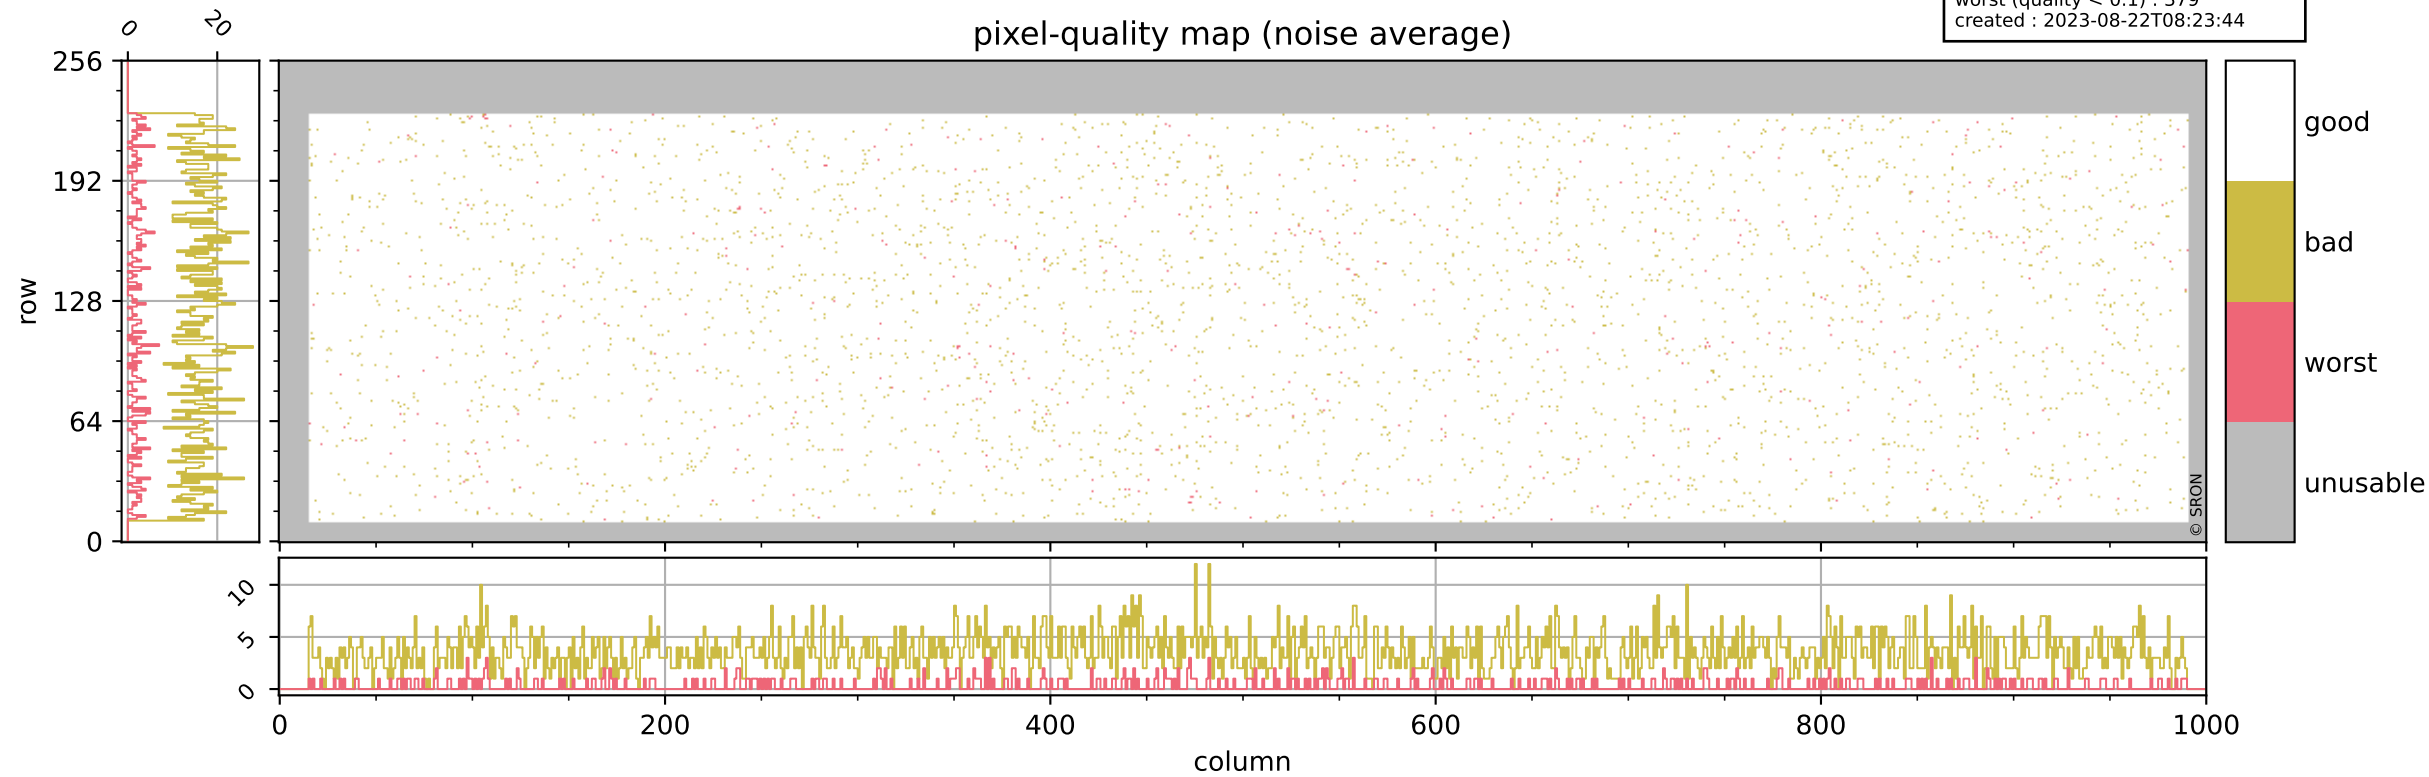

Tropomi SWIR pixel quality (official)

orbits : 20 in [19342, 19387]
coverage : 2021-07-07 / 2021-07-10
bad (quality < 0.8) : 296
worst (quality < 0.1) : 114
created : 2023-08-22T08:23:44

Tropomi SWIR pixel quality (official)

orbits : 20 in [19342, 19387]
coverage : 2021-07-07 / 2021-07-10
bad (quality < 0.8) : 3537
worst (quality < 0.1) : 379
created : 2023-08-22T08:23:44

pixel-quality map (noise average)

Tropomi SWIR pixel quality (official)

orbits : 20 in [19342, 19387]
coverage : 2021-07-07 / 2021-07-10
to good : 372
good to bad : 1667
to worst : 246
created : 2023-08-22T08:23:44

total quality compared with SWIR pixel-quality CKD

Tropomi SWIR pixel quality (official)

orbits : 20 in [19342, 19387]
coverage : 2021-07-07 / 2021-07-10
created : 2023-08-22T08:23:44

Histograms of pixel-quality

Tropomi SWIR pixel quality (official) ground-tracks of Sentinel-5P

orbits : 20 in [19342, 19387]
coverage : 2021-07-07 / 2021-07-10
created : 2023-08-22T08:23:45