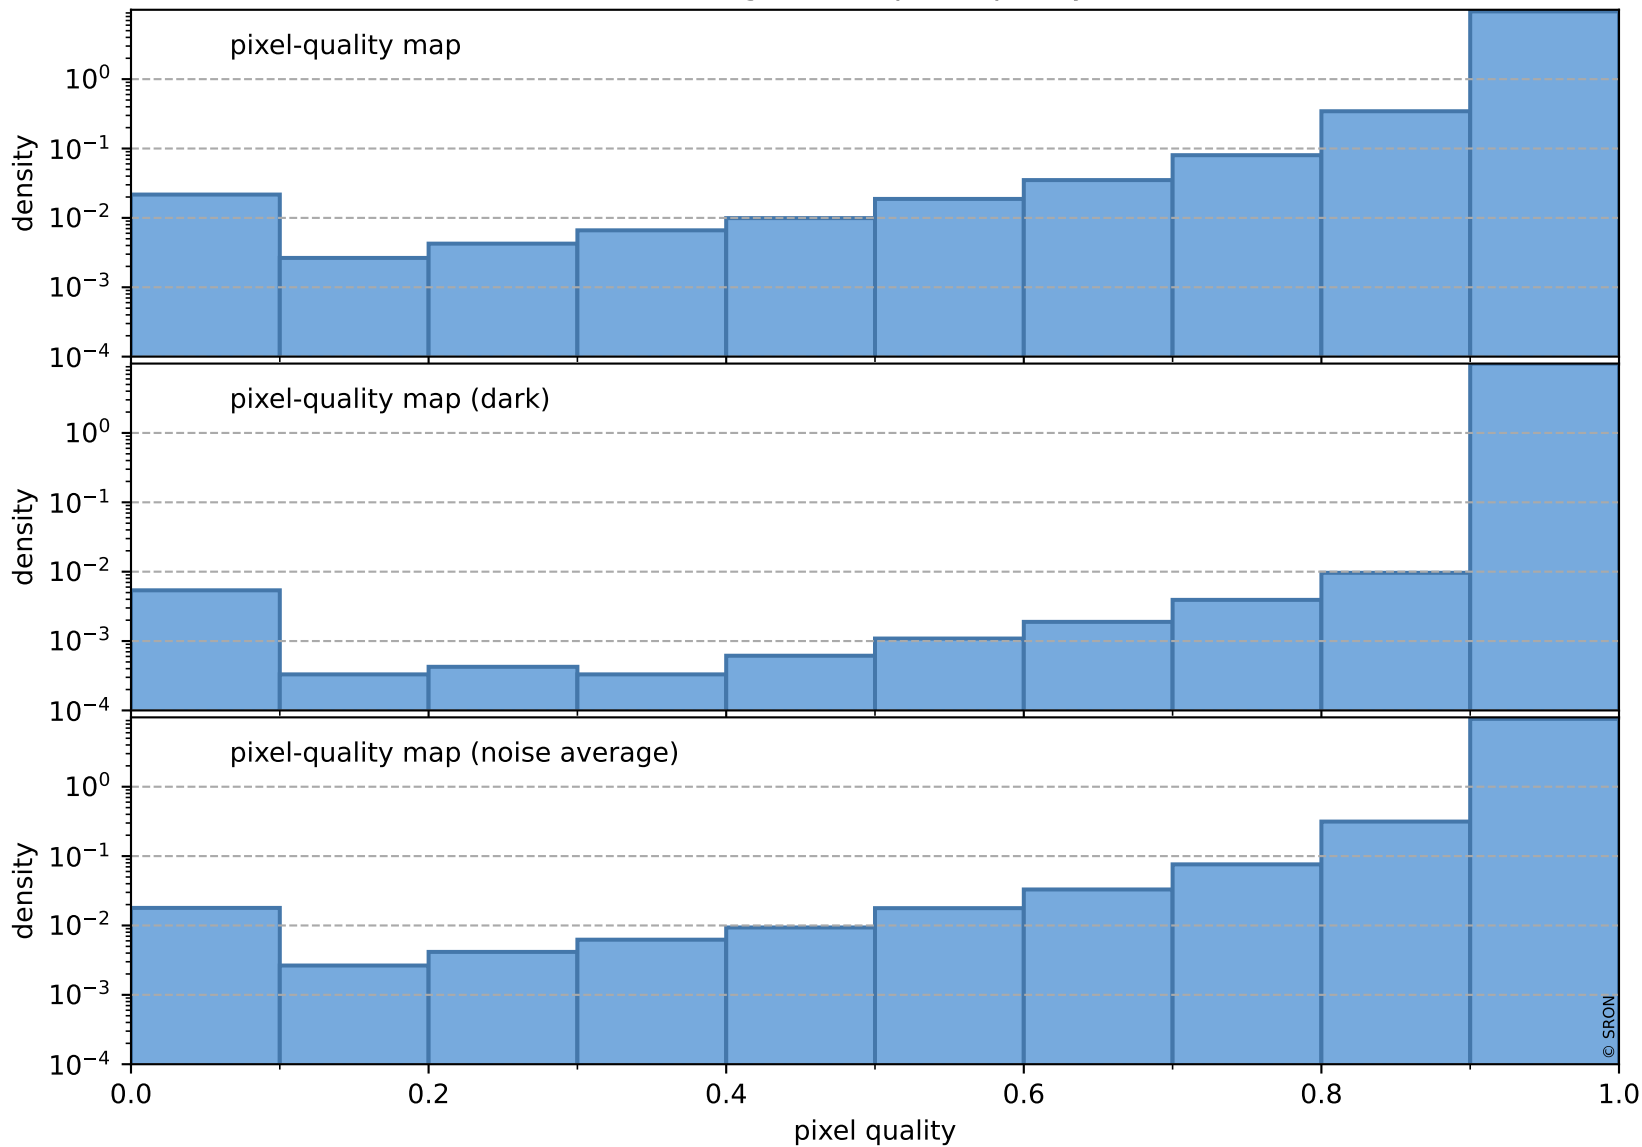

orbits : 20 in [19342, 19387]
coverage : 2021-07-07 / 2021-07-10
bad (quality < 0.8) : 3537
worst (quality < 0.1) : 379
created : 2023-08-22T08:23:44

pixel-quality map (noise average)

Tropomi SWIR pixel quality (official)

orbits : 20 in [19342, 19387]
coverage : 2021-07-07 / 2021-07-10
to good : 372
good to bad : 1667
to worst : 246
created : 2023-08-22T08:23:44

total quality compared with SWIR pixel-quality CKD

Tropomi SWIR pixel quality (official)

orbits : 20 in [19342, 19387]
coverage : 2021-07-07 / 2021-07-10
created : 2023-08-22T08:23:44

Histograms of pixel-quality

Tropomi SWIR pixel quality (official) ground-tracks of Sentinel-5P

orbits : 20 in [19342, 19387]
coverage : 2021-07-07 / 2021-07-10
created : 2023-08-22T08:23:45

Tropomi SWIR pixel quality (official)

orbits : [2827, 19387]
coverage : 2018-04-30 / 2021-07-10
created : 2023-08-22T08:23:45

trend of pixel quality & temperatures