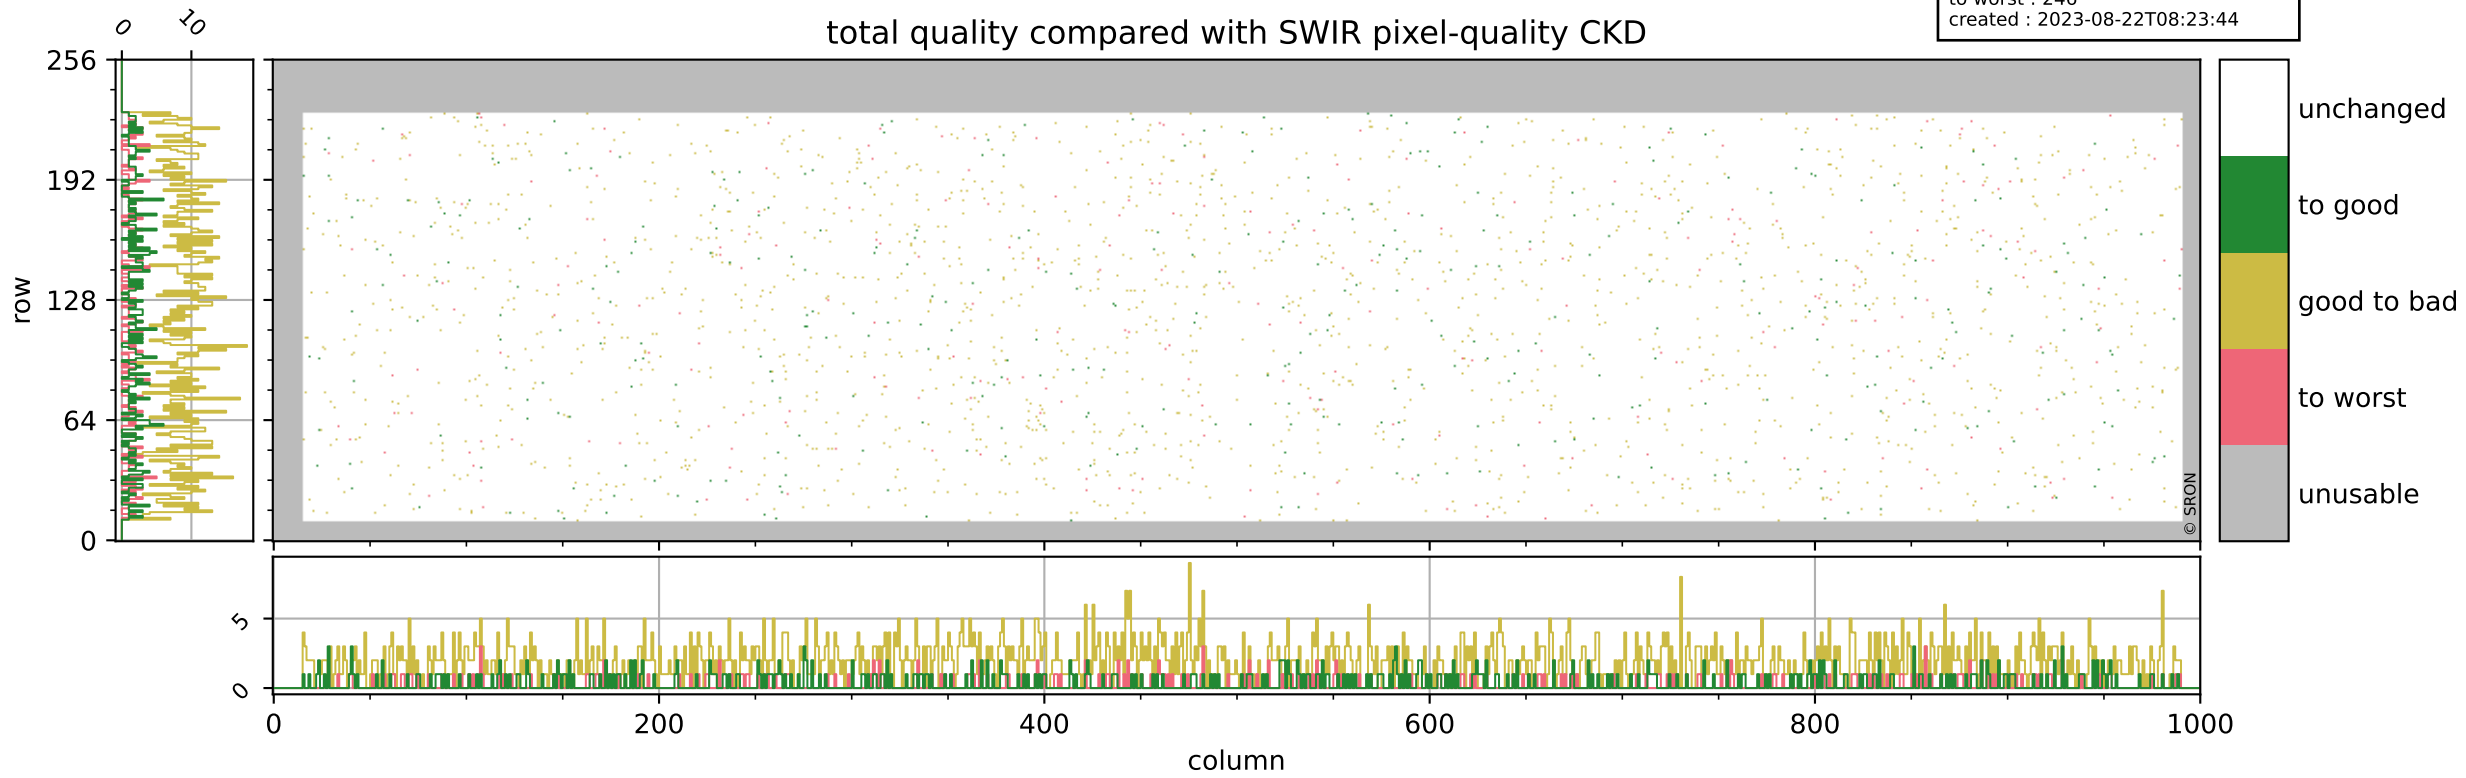

Tropomi SWIR pixel quality (official)

orbits : 20 in [19342, 19387]
coverage : 2021-07-07 / 2021-07-10
bad (quality < 0.8) : 296
worst (quality < 0.1) : 114
created : 2023-08-22T08:23:44

Tropomi SWIR pixel quality (official)

orbits : 20 in [19342, 19387]
coverage : 2021-07-07 / 2021-07-10
bad (quality < 0.8) : 3537
worst (quality < 0.1) : 379
created : 2023-08-22T08:23:44

pixel-quality map (noise average)

Tropomi SWIR pixel quality (official)

orbits : 20 in [19342, 19387]
coverage : 2021-07-07 / 2021-07-10
to good : 372
good to bad : 1667
to worst : 246
created : 2023-08-22T08:23:44

total quality compared with SWIR pixel-quality CKD

Tropomi SWIR pixel quality (official)

orbits : 20 in [19342, 19387]
coverage : 2021-07-07 / 2021-07-10
created : 2023-08-22T08:23:44

Histograms of pixel-quality

Tropomi SWIR pixel quality (official) ground-tracks of Sentinel-5P

orbits : 20 in [19342, 19387]
coverage : 2021-07-07 / 2021-07-10
created : 2023-08-22T08:23:45