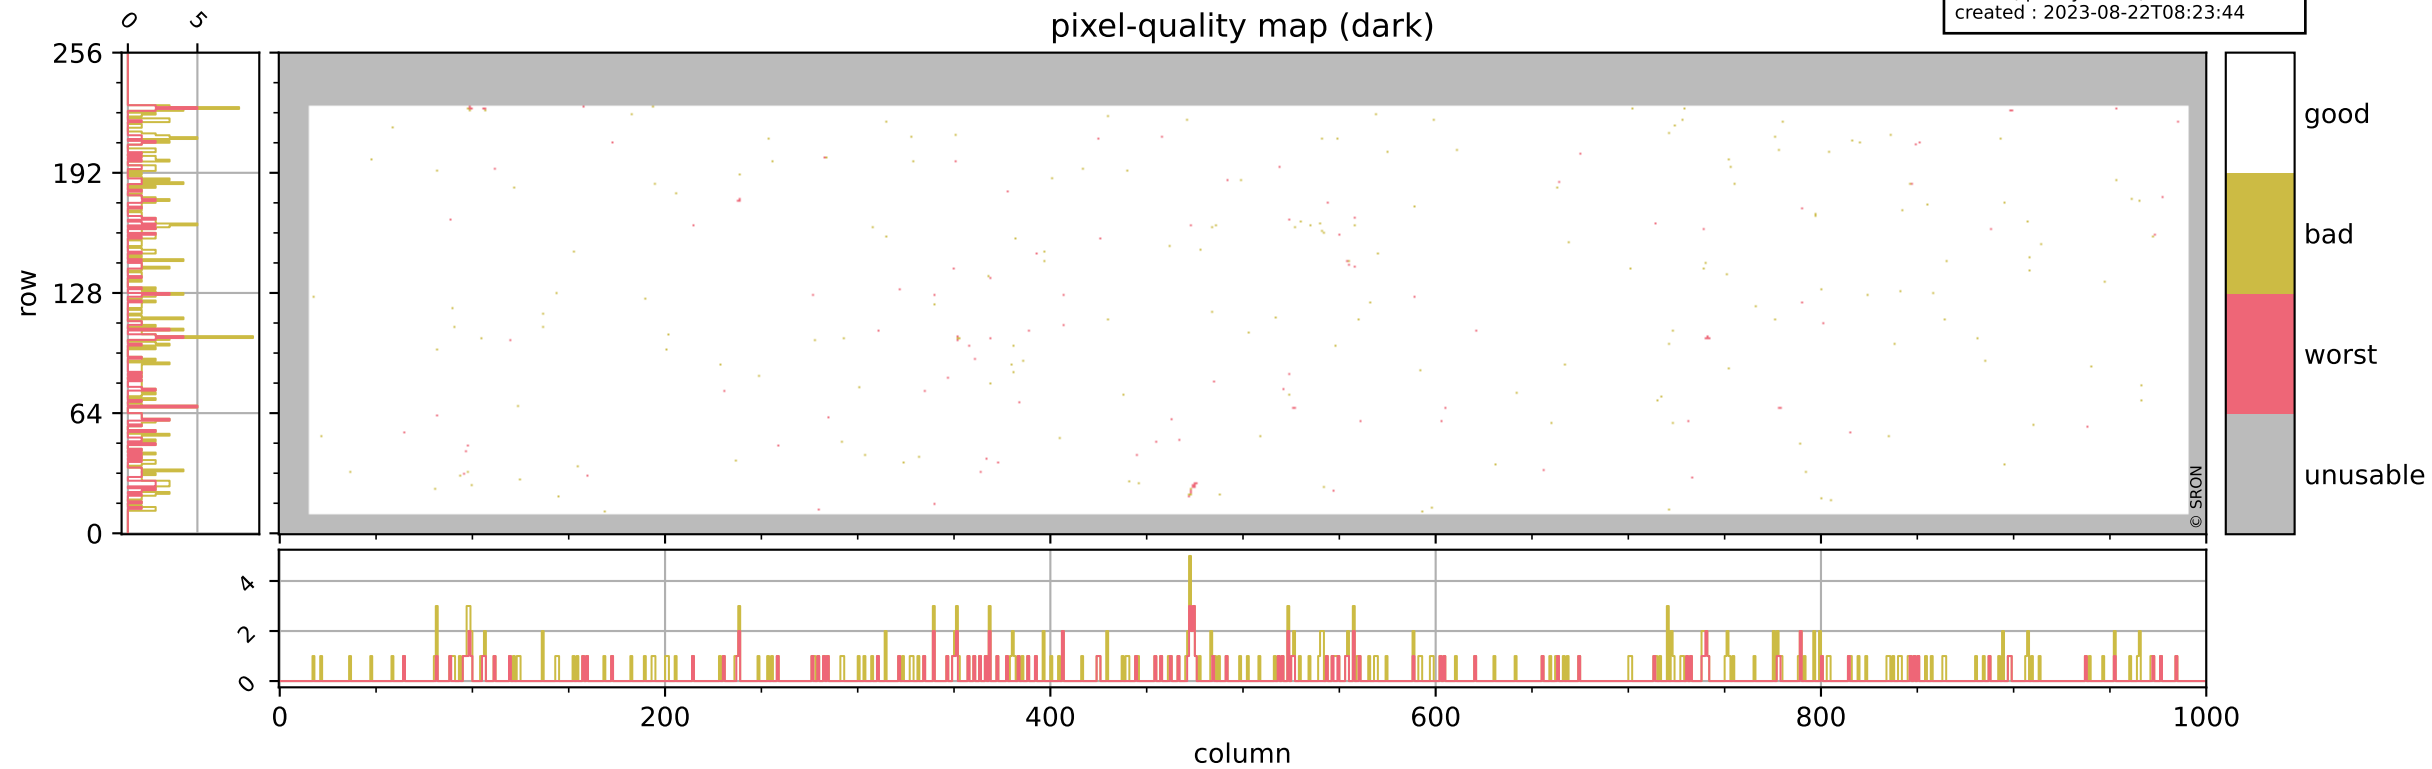

Tropomi SWIR pixel quality (official)

orbits : 20 in [19342, 19387]
coverage : 2021-07-07 / 2021-07-10
bad (quality < 0.8) : 3790
worst (quality < 0.1) : 459
created : 2023-08-22T08:23:43

pixel-quality map

Tropomi SWIR pixel quality (official)

orbits : 20 in [19342, 19387]
coverage : 2021-07-07 / 2021-07-10
bad (quality < 0.8) : 296
worst (quality < 0.1) : 114
created : 2023-08-22T08:23:44

Tropomi SWIR pixel quality (official)

orbits : 20 in [19342, 19387]
coverage : 2021-07-07 / 2021-07-10
bad (quality < 0.8) : 3537
worst (quality < 0.1) : 379
created : 2023-08-22T08:23:44

pixel-quality map (noise average)

Tropomi SWIR pixel quality (official)

orbits : 20 in [19342, 19387]
coverage : 2021-07-07 / 2021-07-10
created : 2023-08-22T08:23:44

Histograms of pixel-quality

Tropomi SWIR pixel quality (official) ground-tracks of Sentinel-5P

orbits : 20 in [19342, 19387]
coverage : 2021-07-07 / 2021-07-10
created : 2023-08-22T08:23:45