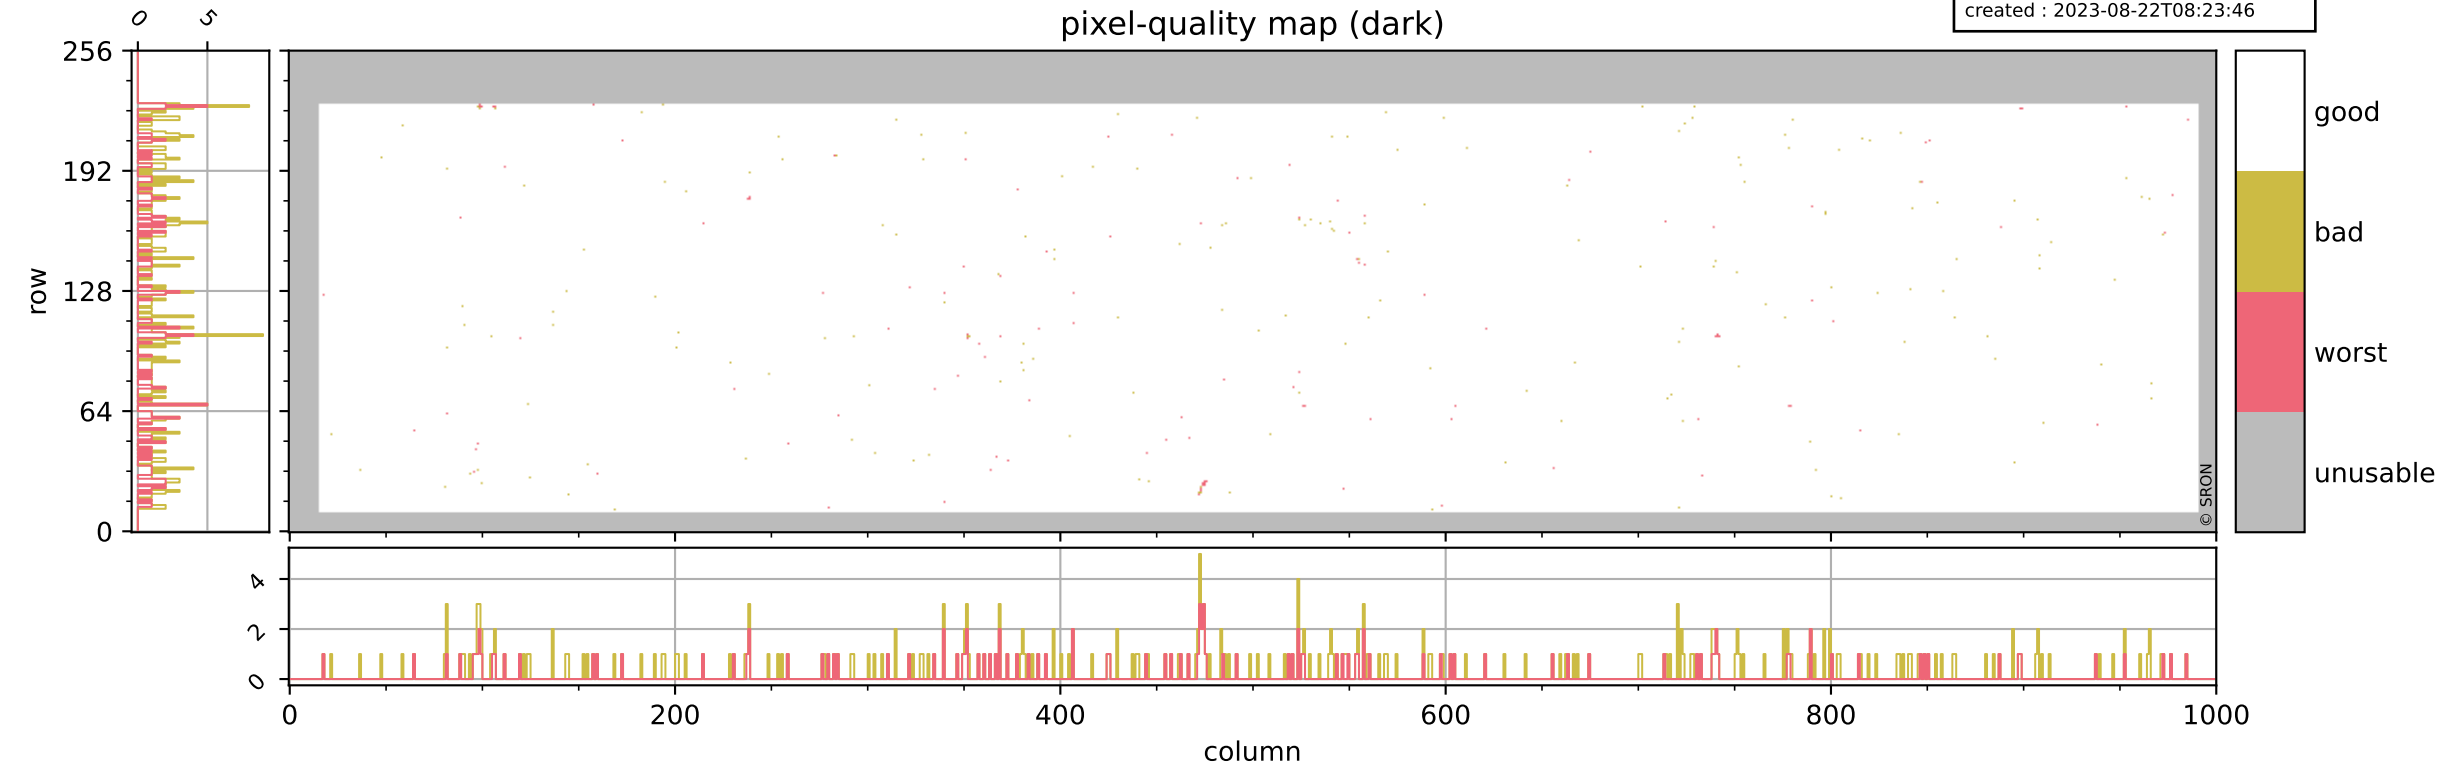

Tropomi SWIR pixel quality (official)

orbits : 19 in [19357, 19402]
coverage : 2021-07-08 / 2021-07-12
bad (quality < 0.8) : 3779
worst (quality < 0.1) : 467
created : 2023-08-22T08:23:46

pixel-quality map

Tropomi SWIR pixel quality (official)

orbits : 19 in [19357, 19402]
coverage : 2021-07-08 / 2021-07-12
bad (quality < 0.8) : 295
worst (quality < 0.1) : 116
created : 2023-08-22T08:23:46

pixel-quality map (dark)

Tropomi SWIR pixel quality (official)

orbits : 19 in [19357, 19402]
coverage : 2021-07-08 / 2021-07-12
bad (quality < 0.8) : 3531
worst (quality < 0.1) : 384
created : 2023-08-22T08:23:46

pixel-quality map (noise average)

Tropomi SWIR pixel quality (official)

orbits : 19 in [19357, 19402]
coverage : 2021-07-08 / 2021-07-12
created : 2023-08-22T08:23:47

Histograms of pixel-quality

Tropomi SWIR pixel quality (official) ground-tracks of Sentinel-5P