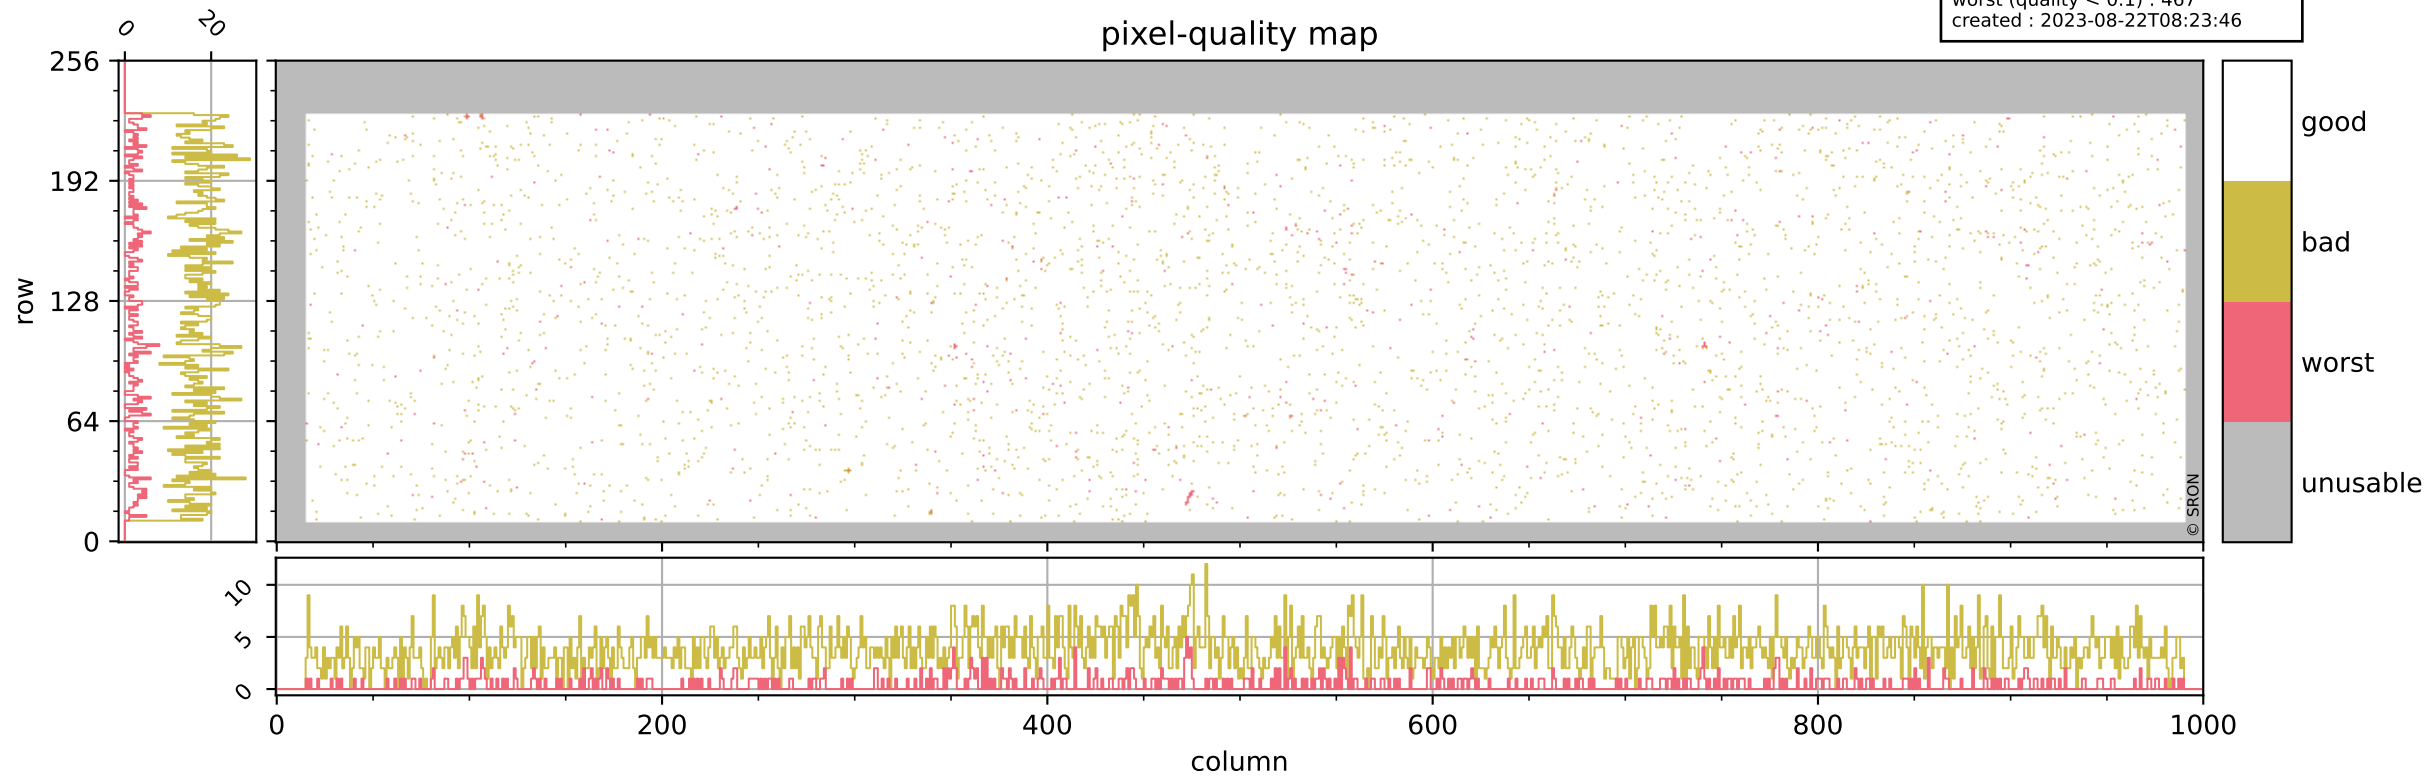

Tropomi SWIR pixel quality (official)

orbits : 19 in [19357, 19402]
coverage : 2021-07-08 / 2021-07-12
bad (quality < 0.8) : 3779
worst (quality < 0.1) : 467
created : 2023-08-22T08:23:46

pixel-quality map

Tropomi SWIR pixel quality (official)

orbits : 19 in [19357, 19402]
coverage : 2021-07-08 / 2021-07-12
bad (quality < 0.8) : 295
worst (quality < 0.1) : 116
created : 2023-08-22T08:23:46

pixel-quality map (dark)

Tropomi SWIR pixel quality (official)

orbits : 19 in [19357, 19402]
coverage : 2021-07-08 / 2021-07-12
bad (quality < 0.8) : 3531
worst (quality < 0.1) : 384
created : 2023-08-22T08:23:46

pixel-quality map (noise average)

Tropomi SWIR pixel quality (official)

orbits : 19 in [19357, 19402]
coverage : 2021-07-08 / 2021-07-12
created : 2023-08-22T08:23:47

Histograms of pixel-quality

Tropomi SWIR pixel quality (official) ground-tracks of Sentinel-5P