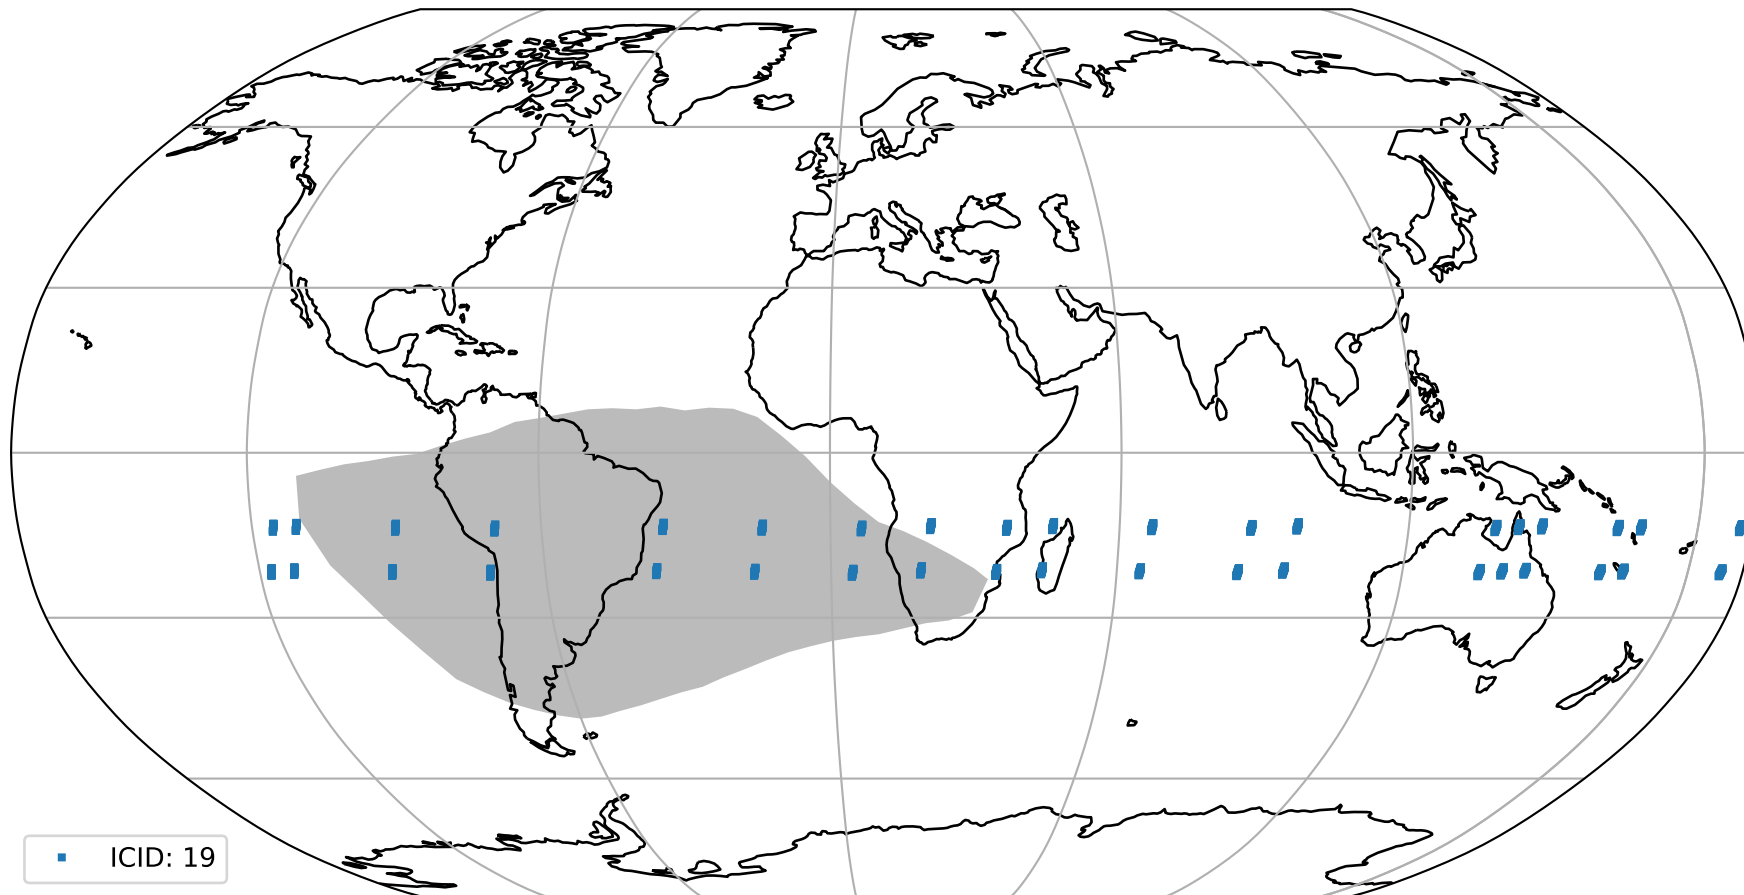

Tropomi SWIR pixel quality (official)

orbits : 19 in [19357, 19402]
coverage : 2021-07-08 / 2021-07-12
to good : 370
good to bad : 1649
to worst : 253
created : 2023-08-22T08:23:46

total quality compared with SWIR pixel-quality CKD

Tropomi SWIR pixel quality (official)

orbits : 19 in [19357, 19402]
coverage : 2021-07-08 / 2021-07-12
created : 2023-08-22T08:23:47

Histograms of pixel-quality

Tropomi SWIR pixel quality (official) ground-tracks of Sentinel-5P

orbits : 19 in [19357, 19402]
coverage : 2021-07-08 / 2021-07-12
created : 2023-08-22T08:23:47

Tropomi SWIR pixel quality (official)

orbits : [2827, 19402]
coverage : 2018-04-30 / 2021-07-12
created : 2023-08-22T08:23:47