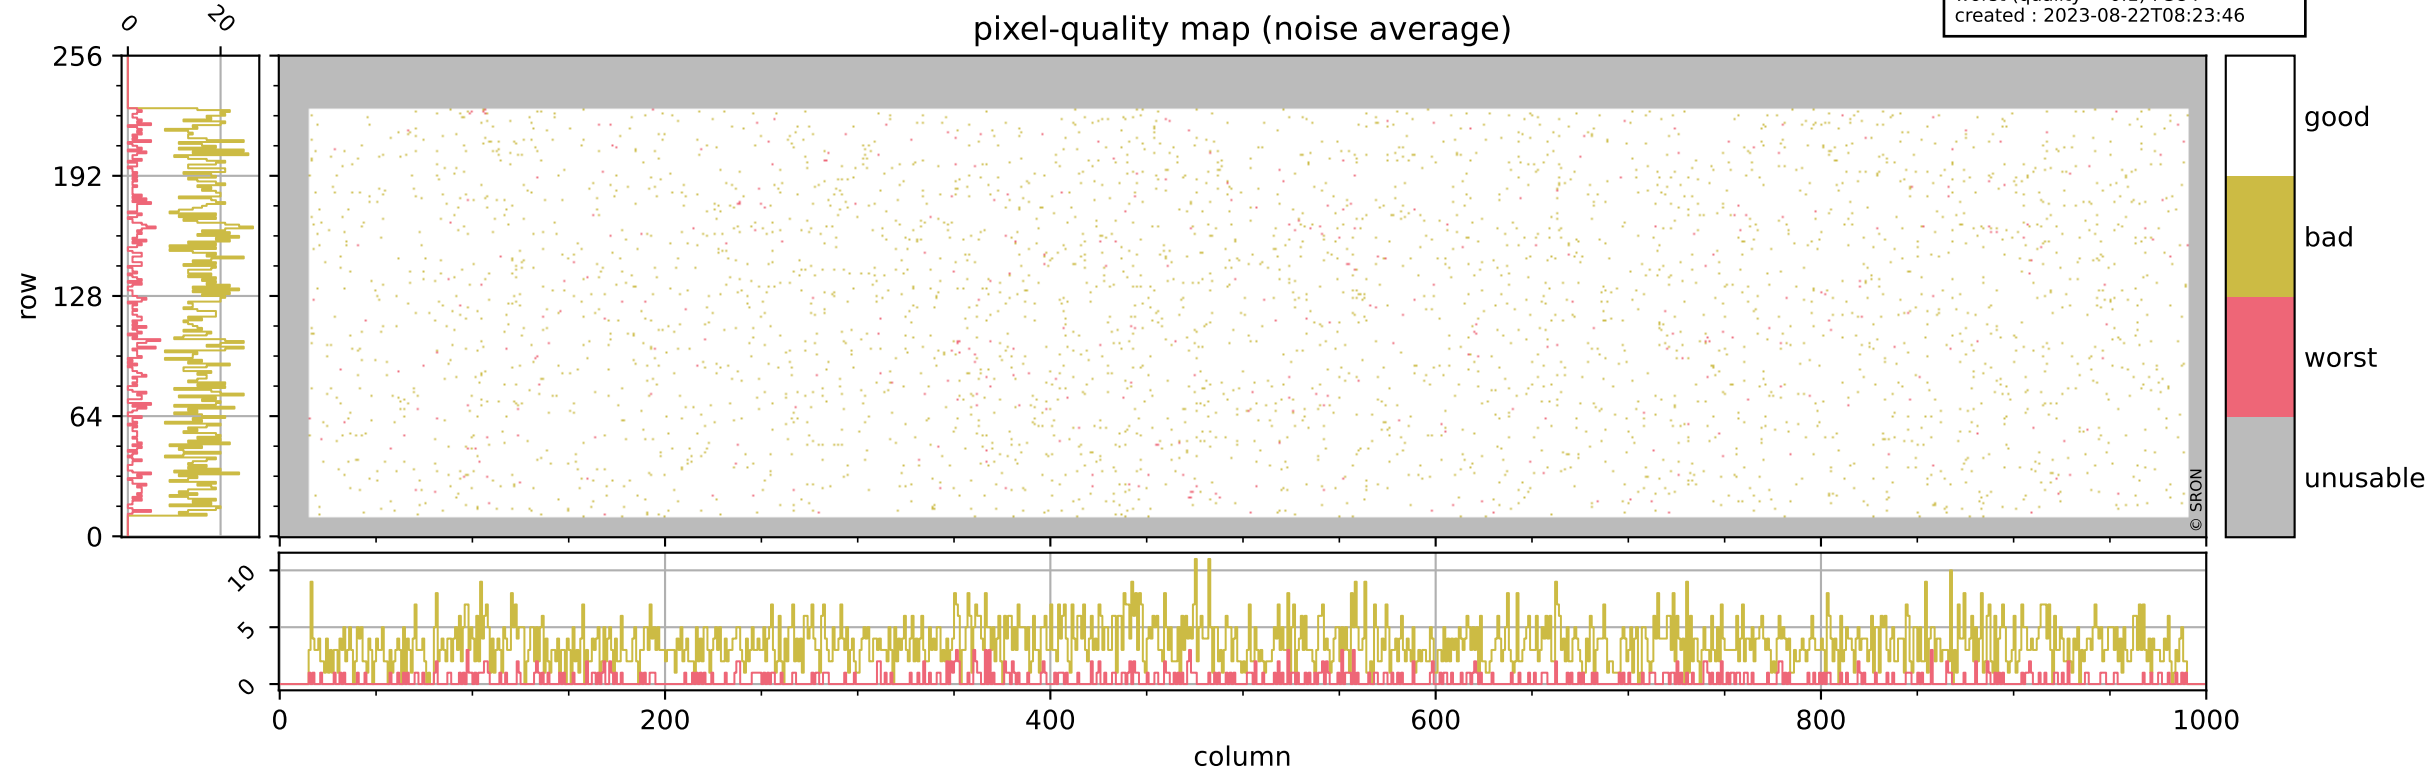

Tropomi SWIR pixel quality (official)

orbits : 19 in [19357, 19402]
coverage : 2021-07-08 / 2021-07-12
bad (quality < 0.8) : 295
worst (quality < 0.1) : 116
created : 2023-08-22T08:23:46

pixel-quality map (dark)

Tropomi SWIR pixel quality (official)

orbits : 19 in [19357, 19402]
coverage : 2021-07-08 / 2021-07-12
bad (quality < 0.8) : 3531
worst (quality < 0.1) : 384
created : 2023-08-22T08:23:46

pixel-quality map (noise average)

Tropomi SWIR pixel quality (official)

orbits : 19 in [19357, 19402]
coverage : 2021-07-08 / 2021-07-12
to good : 370
good to bad : 1649
to worst : 253
created : 2023-08-22T08:23:46

total quality compared with SWIR pixel-quality CKD

Tropomi SWIR pixel quality (official)

orbits : 19 in [19357, 19402]
coverage : 2021-07-08 / 2021-07-12
created : 2023-08-22T08:23:47

Histograms of pixel-quality

Tropomi SWIR pixel quality (official) ground-tracks of Sentinel-5P