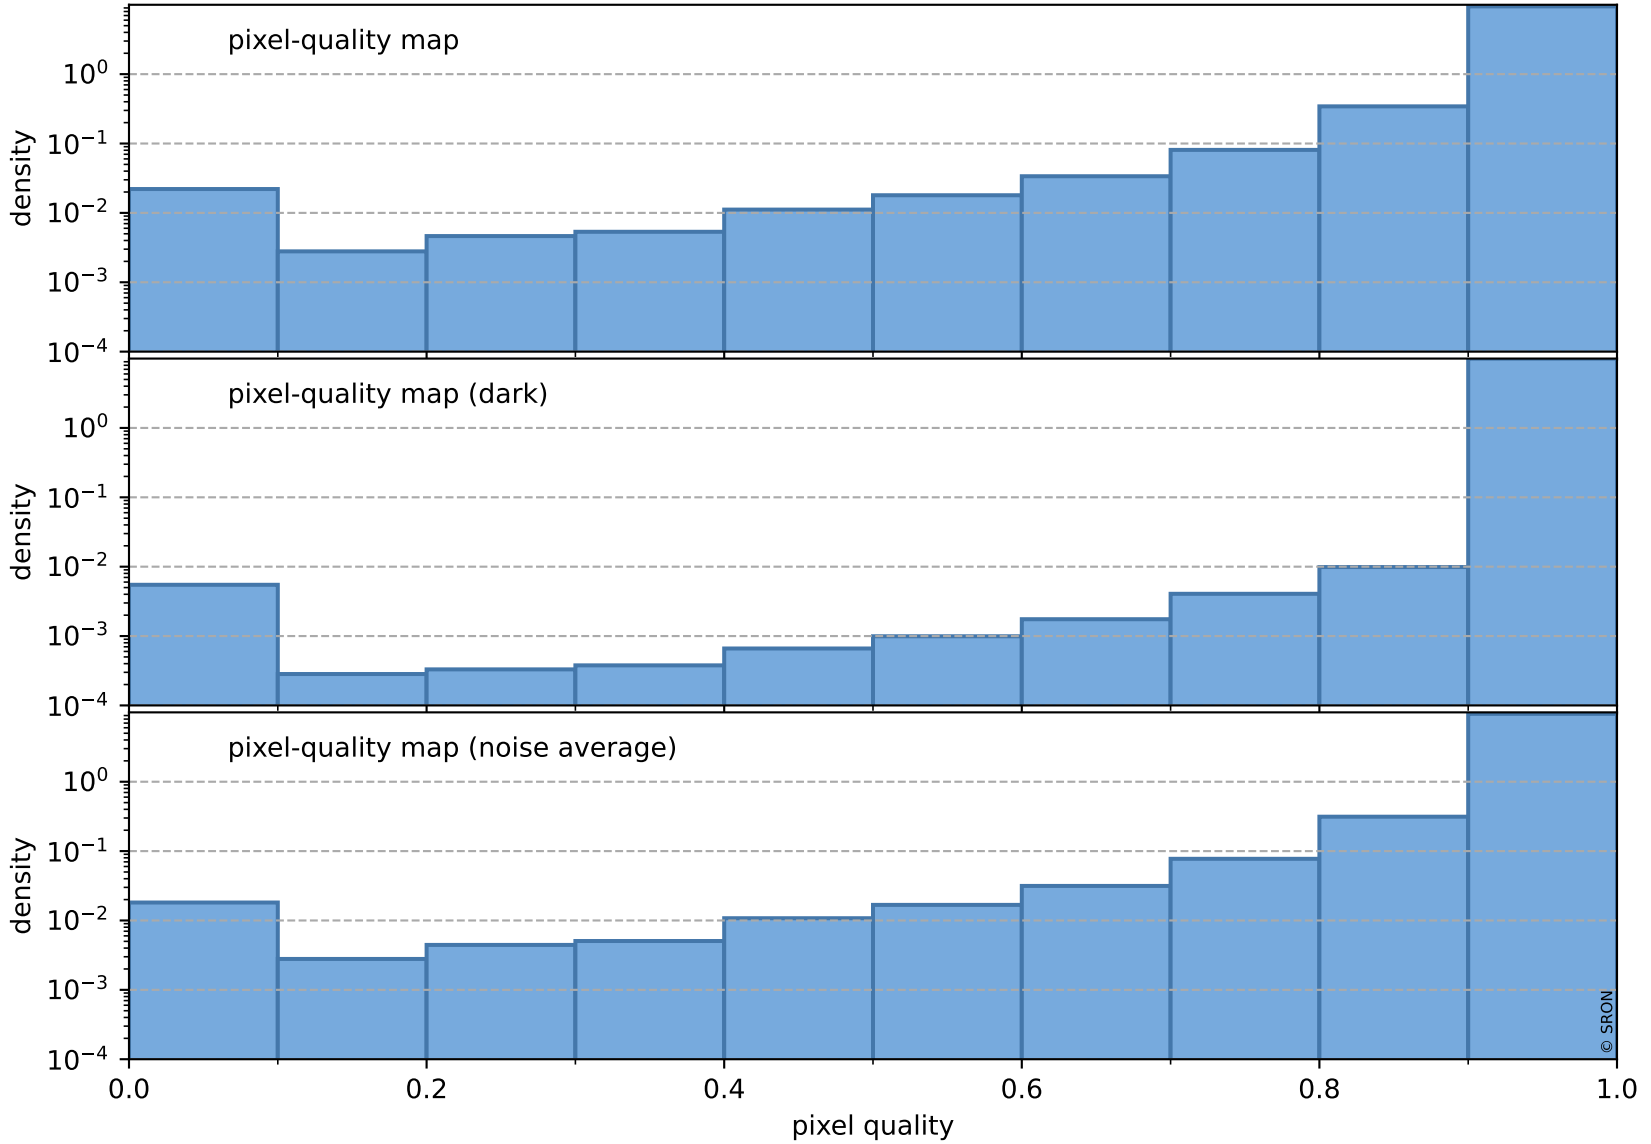

Tropomi SWIR pixel quality (official)

orbits : 19 in [19357, 19402]
coverage : 2021-07-08 / 2021-07-12
to good : 370
good to bad : 1649
to worst : 253
created : 2023-08-22T08:23:46

total quality compared with SWIR pixel-quality CKD

Tropomi SWIR pixel quality (official)

orbits : 19 in [19357, 19402]
coverage : 2021-07-08 / 2021-07-12
created : 2023-08-22T08:23:47

Histograms of pixel-quality

Tropomi SWIR pixel quality (official) ground-tracks of Sentinel-5P

orbits : 19 in [19357, 19402]
coverage : 2021-07-08 / 2021-07-12
created : 2023-08-22T08:23:47

Tropomi SWIR pixel quality (official)

orbits : [2827, 19402]
coverage : 2018-04-30 / 2021-07-12
created : 2023-08-22T08:23:47