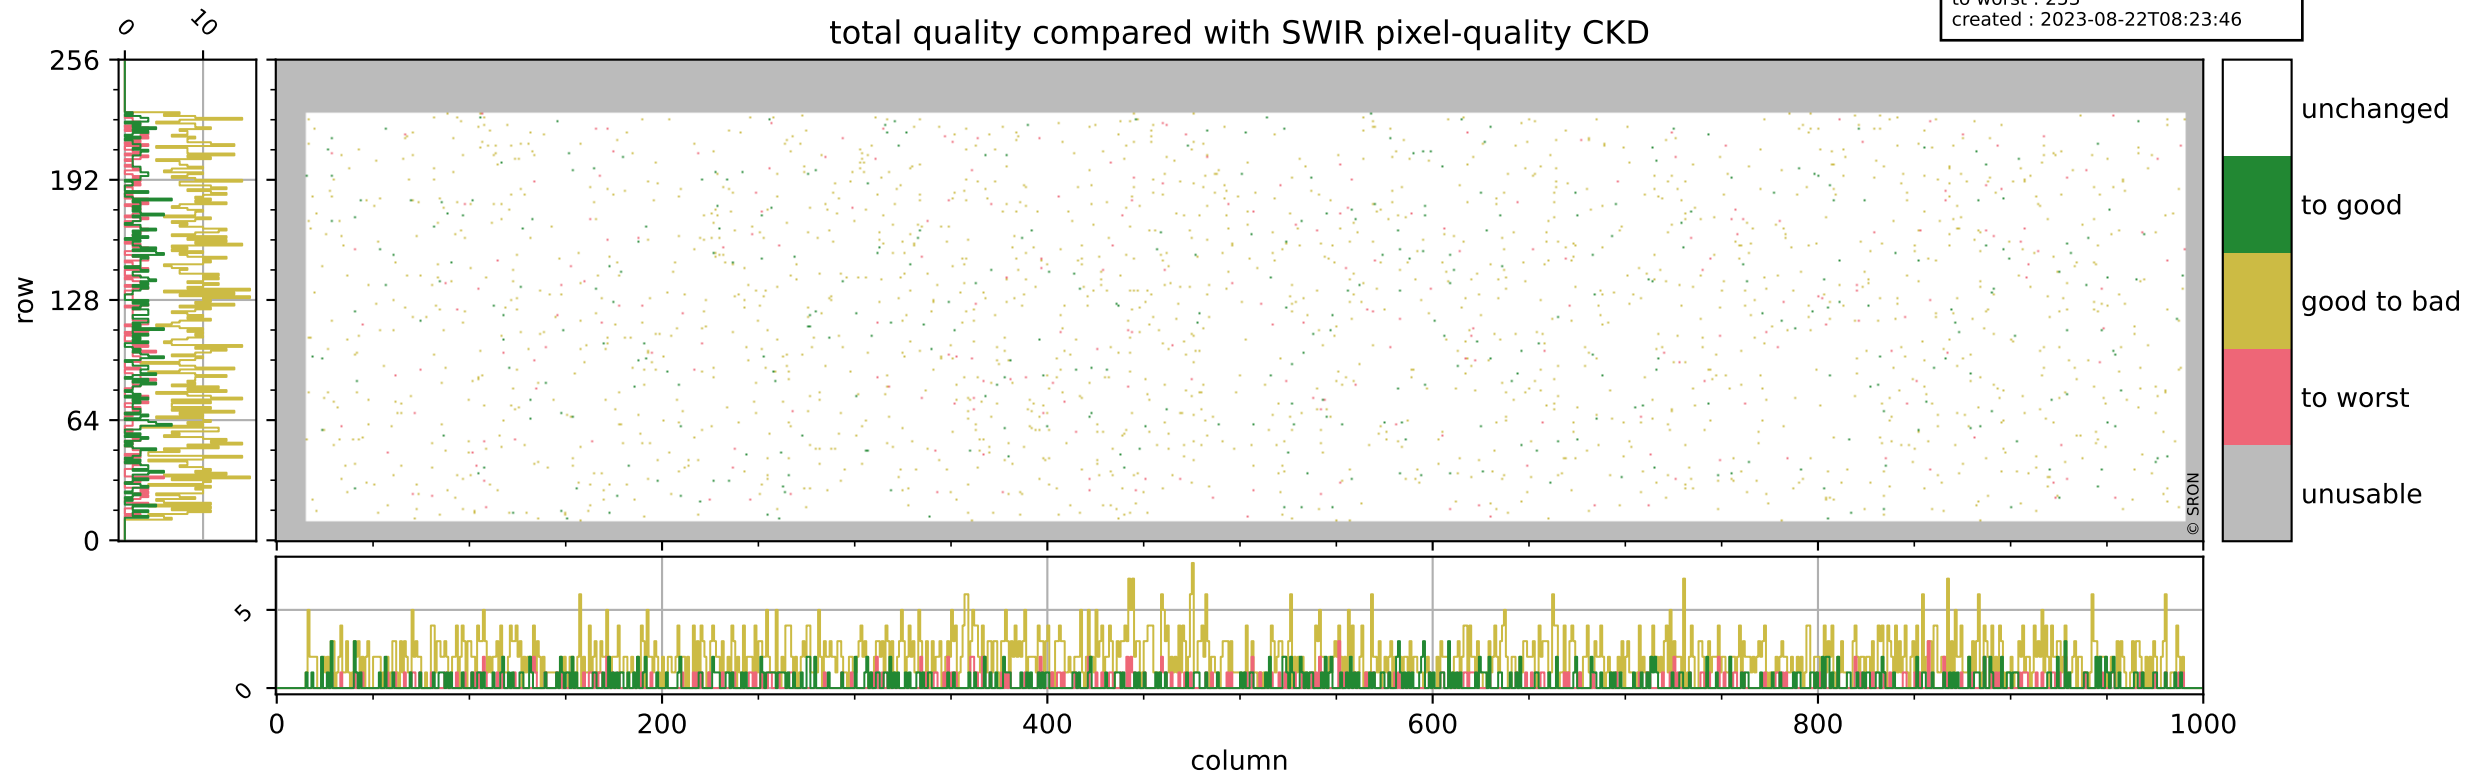

Tropomi SWIR pixel quality (official)

orbits : 19 in [19357, 19402]
coverage : 2021-07-08 / 2021-07-12
bad (quality < 0.8) : 3531
worst (quality < 0.1) : 384
created : 2023-08-22T08:23:46

pixel-quality map (noise average)

Tropomi SWIR pixel quality (official)

orbits : 19 in [19357, 19402]
coverage : 2021-07-08 / 2021-07-12
to good : 370
good to bad : 1649
to worst : 253
created : 2023-08-22T08:23:46

total quality compared with SWIR pixel-quality CKD

Tropomi SWIR pixel quality (official)

orbits : 19 in [19357, 19402]
coverage : 2021-07-08 / 2021-07-12
created : 2023-08-22T08:23:47

Histograms of pixel-quality

Tropomi SWIR pixel quality (official) ground-tracks of Sentinel-5P

orbits : 19 in [19357, 19402]
coverage : 2021-07-08 / 2021-07-12
created : 2023-08-22T08:23:47

Tropomi SWIR pixel quality (official)

orbits : [2827, 19402]
coverage : 2018-04-30 / 2021-07-12
created : 2023-08-22T08:23:47