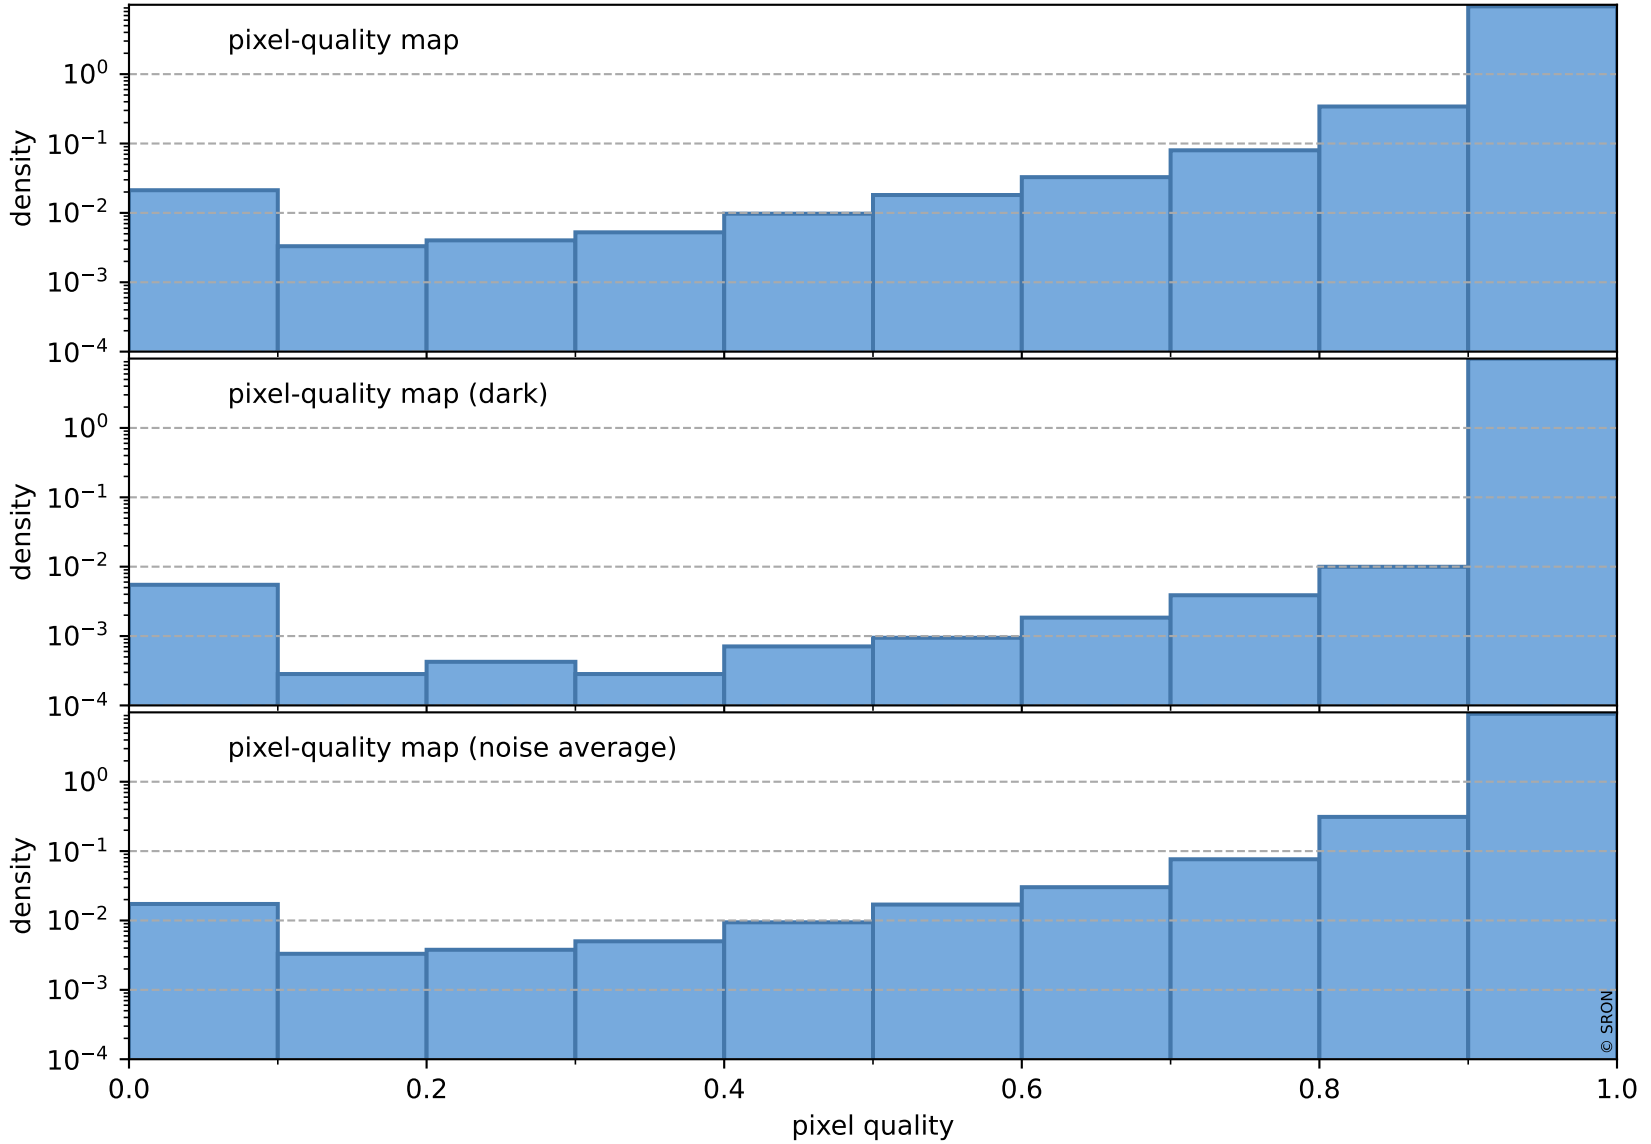

orbits : 19 in [19372, 19417]
coverage : 2021-07-09 / 2021-07-12
bad (quality < 0.8) : 293
worst (quality < 0.1) : 116
created : 2023-08-22T08:23:48

Tropomi SWIR pixel quality (official)

orbits : 19 in [19372, 19417]
coverage : 2021-07-09 / 2021-07-12
bad (quality < 0.8) : 3433
worst (quality < 0.1) : 366
created : 2023-08-22T08:23:49

pixel-quality map (noise average)

Tropomi SWIR pixel quality (official)

orbits : 19 in [19372, 19417]
coverage : 2021-07-09 / 2021-07-12
to good : 354
good to bad : 1551
to worst : 240
created : 2023-08-22T08:23:49

total quality compared with SWIR pixel-quality CKD

Tropomi SWIR pixel quality (official)

orbits : 19 in [19372, 19417]
coverage : 2021-07-09 / 2021-07-12
created : 2023-08-22T08:23:49

Histograms of pixel-quality

Tropomi SWIR pixel quality (official) ground-tracks of Sentinel-5P

orbits : 19 in [19372, 19417]
coverage : 2021-07-09 / 2021-07-12
created : 2023-08-22T08:23:49

Tropomi SWIR pixel quality (official)

orbits : [2827, 19417]
coverage : 2018-04-30 / 2021-07-12
created : 2023-08-22T08:23:50