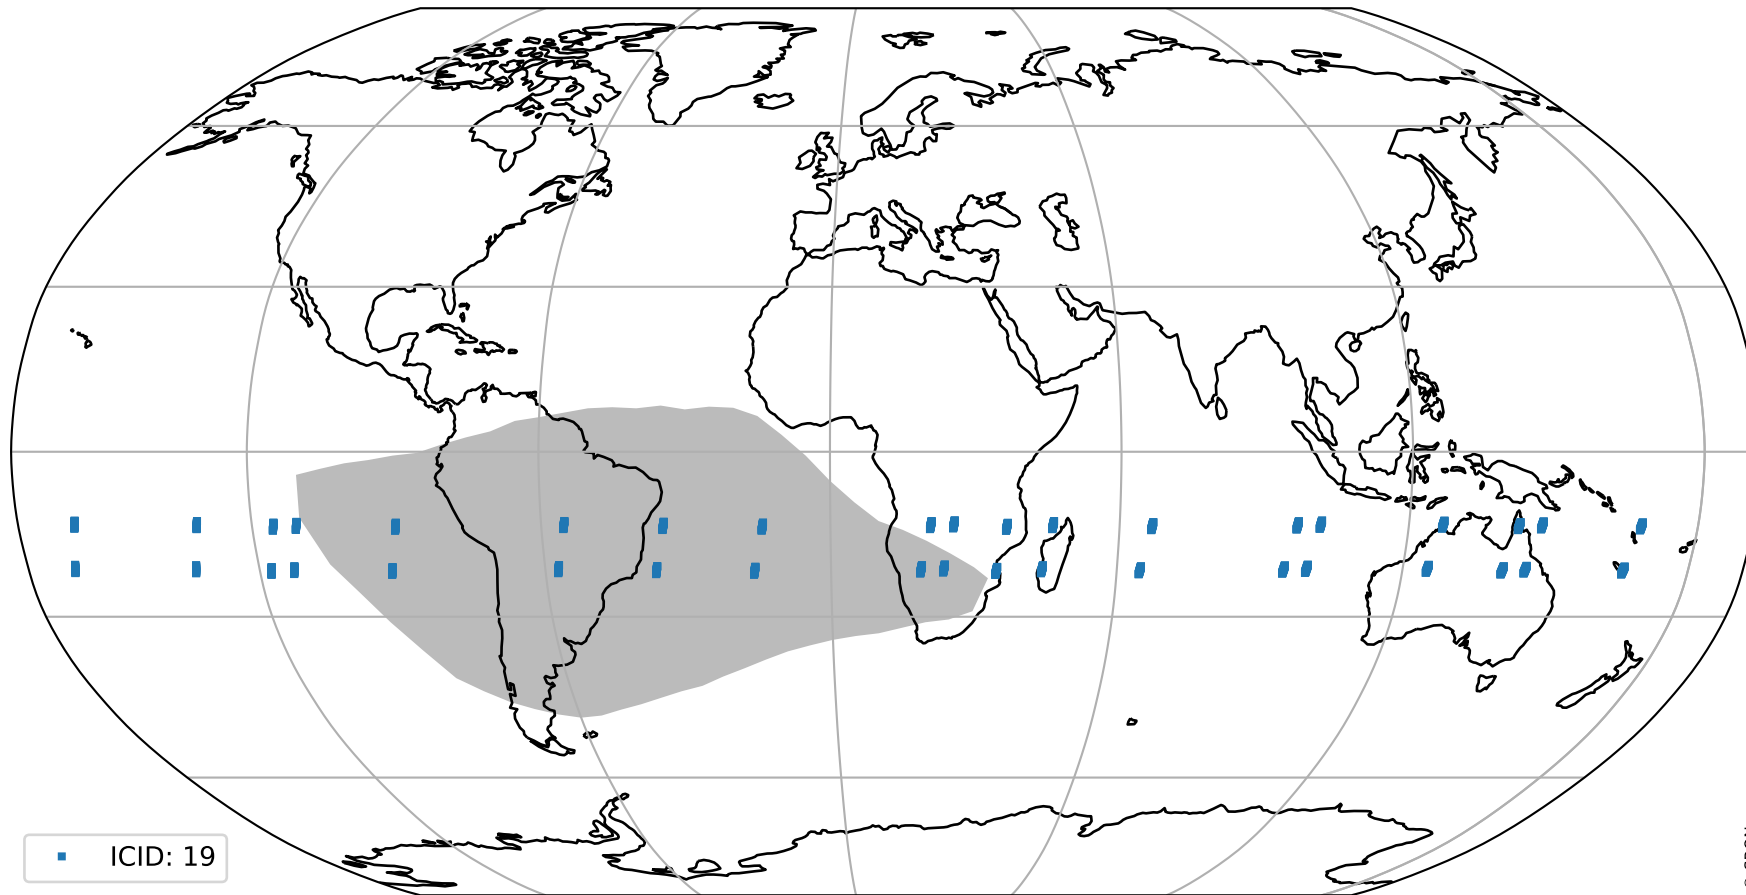

pixel-quality map (noise average)

Tropomi SWIR pixel quality (official)

orbits : 19 in [19372, 19417]
coverage : 2021-07-09 / 2021-07-12
to good : 354
good to bad : 1551
to worst : 240
created : 2023-08-22T08:23:49

total quality compared with SWIR pixel-quality CKD

Tropomi SWIR pixel quality (official)

orbits : 19 in [19372, 19417]
coverage : 2021-07-09 / 2021-07-12
created : 2023-08-22T08:23:49

Histograms of pixel-quality

Tropomi SWIR pixel quality (official) ground-tracks of Sentinel-5P

orbits : 19 in [19372, 19417]
coverage : 2021-07-09 / 2021-07-12
created : 2023-08-22T08:23:49

Tropomi SWIR pixel quality (official)

orbits : [2827, 19417]
coverage : 2018-04-30 / 2021-07-12
created : 2023-08-22T08:23:50