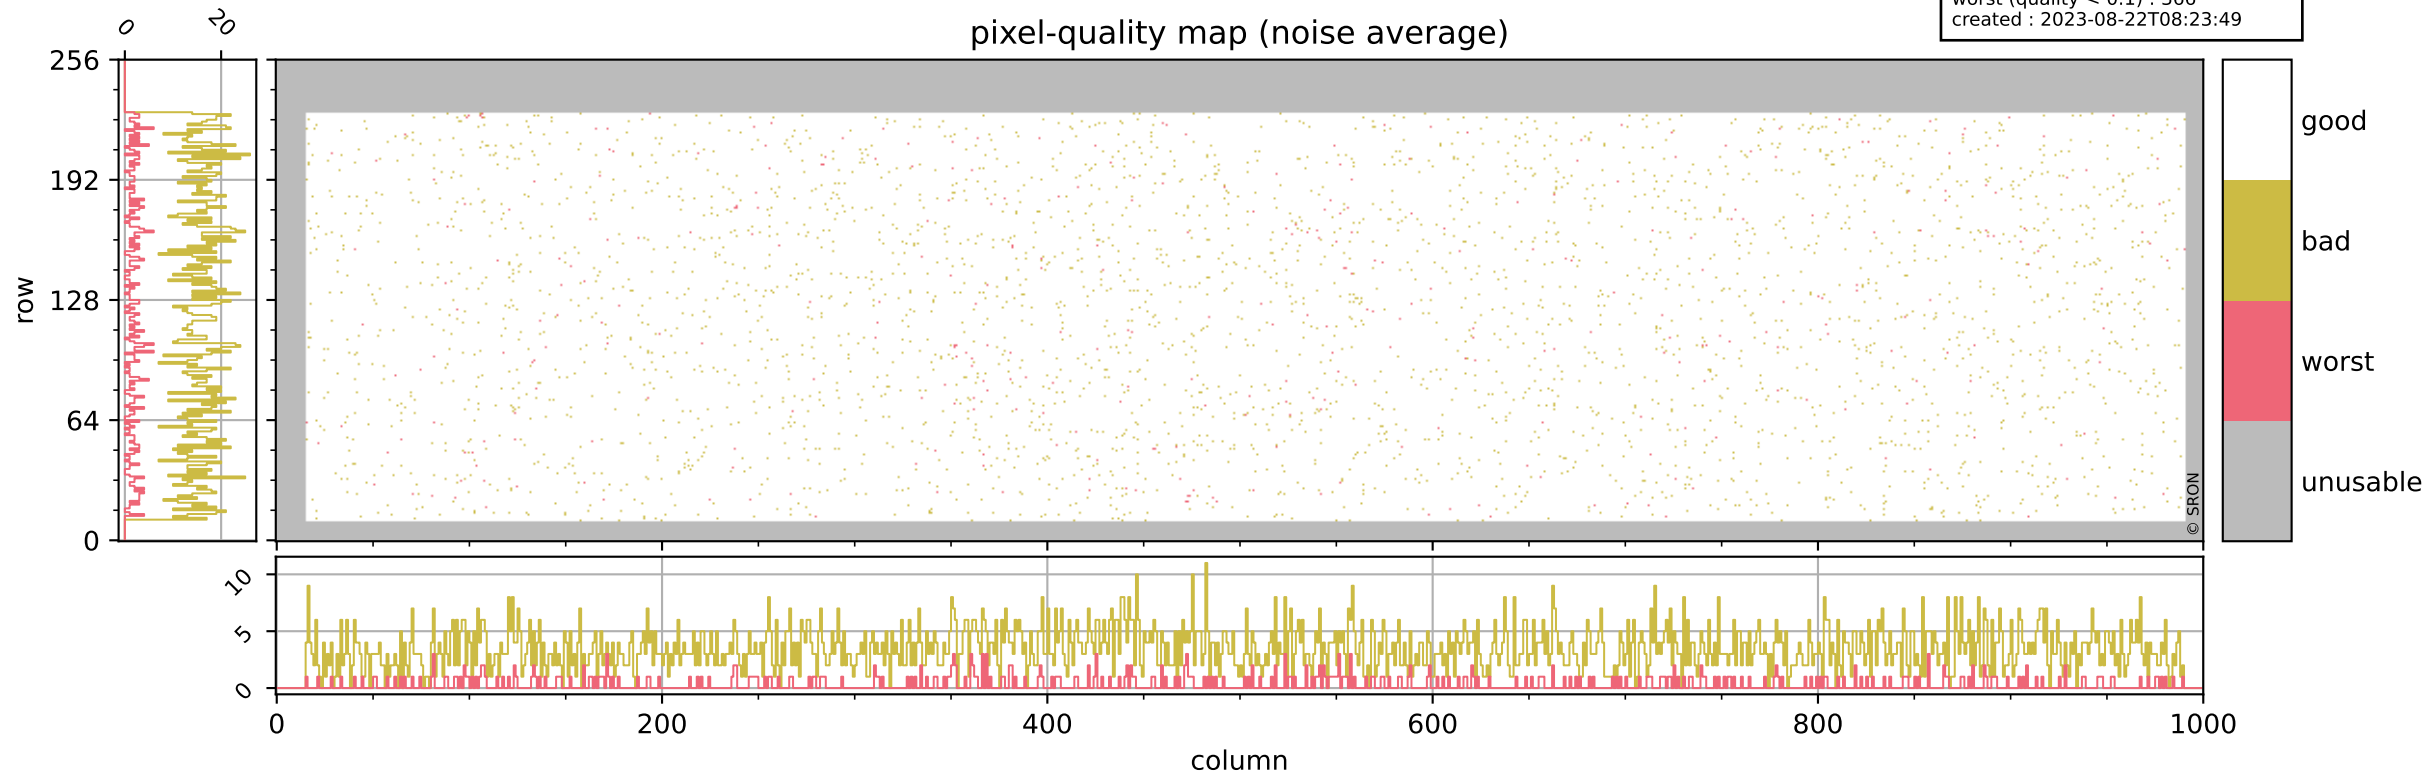

Tropomi SWIR pixel quality (official)

orbits : 19 in [19372, 19417]
coverage : 2021-07-09 / 2021-07-12
bad (quality < 0.8) : 3686
worst (quality < 0.1) : 449
created : 2023-08-22T08:23:48

Tropomi SWIR pixel quality (official)

orbits : 19 in [19372, 19417]
coverage : 2021-07-09 / 2021-07-12
bad (quality < 0.8) : 293
worst (quality < 0.1) : 116
created : 2023-08-22T08:23:48

Tropomi SWIR pixel quality (official)

orbits : 19 in [19372, 19417]
coverage : 2021-07-09 / 2021-07-12
bad (quality < 0.8) : 3433
worst (quality < 0.1) : 366
created : 2023-08-22T08:23:49

pixel-quality map (noise average)

Tropomi SWIR pixel quality (official)

orbits : 19 in [19372, 19417]
coverage : 2021-07-09 / 2021-07-12
to good : 354
good to bad : 1551
to worst : 240
created : 2023-08-22T08:23:49

Tropomi SWIR pixel quality (official) ground-tracks of Sentinel-5P

orbits : 19 in [19372, 19417]
coverage : 2021-07-09 / 2021-07-12
created : 2023-08-22T08:23:49

Tropomi SWIR pixel quality (official)

orbits : [2827, 19417]
coverage : 2018-04-30 / 2021-07-12
created : 2023-08-22T08:23:50