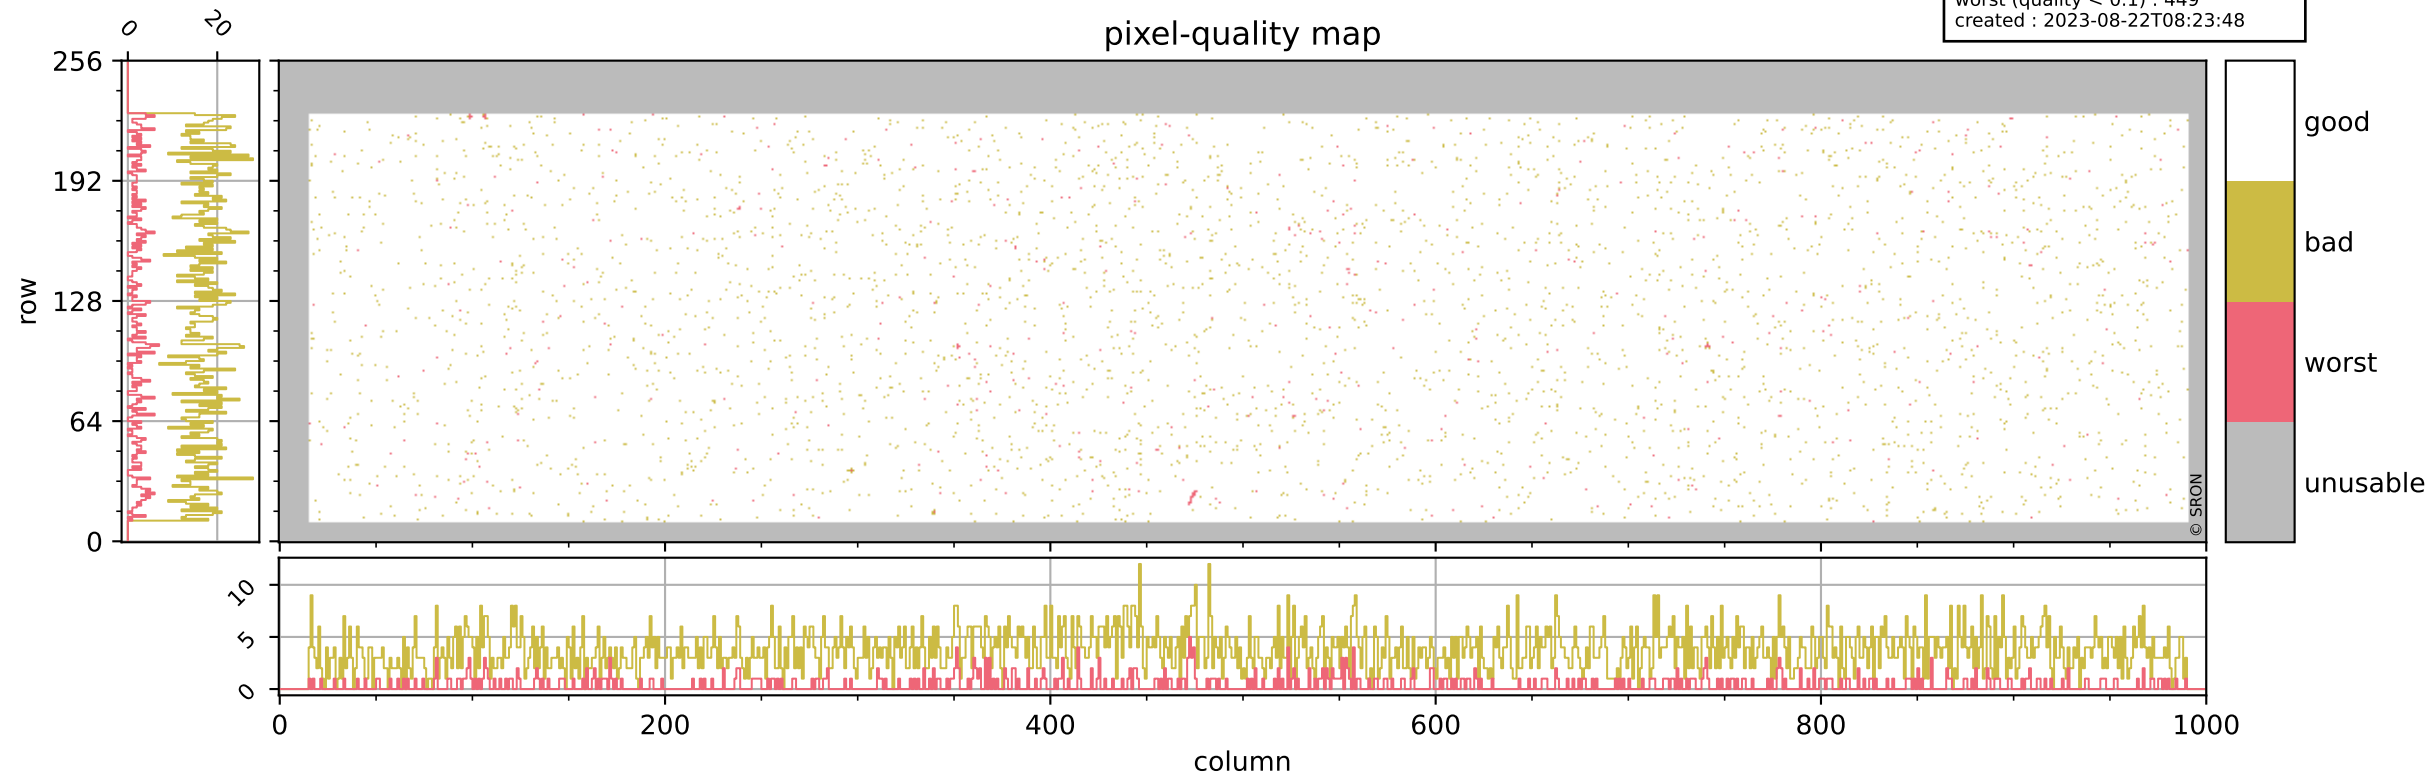

Tropomi SWIR pixel quality (official)

orbits : 19 in [19372, 19417]
coverage : 2021-07-09 / 2021-07-12
bad (quality < 0.8) : 3686
worst (quality < 0.1) : 449
created : 2023-08-22T08:23:48

Tropomi SWIR pixel quality (official)

orbits : 19 in [19372, 19417]
coverage : 2021-07-09 / 2021-07-12
bad (quality < 0.8) : 293
worst (quality < 0.1) : 116
created : 2023-08-22T08:23:48

Tropomi SWIR pixel quality (official)

orbits : 19 in [19372, 19417]
coverage : 2021-07-09 / 2021-07-12
bad (quality < 0.8) : 3433
worst (quality < 0.1) : 366
created : 2023-08-22T08:23:49

pixel-quality map (noise average)

Tropomi SWIR pixel quality (official)

orbits : 19 in [19372, 19417]
coverage : 2021-07-09 / 2021-07-12
to good : 354
good to bad : 1551
to worst : 240
created : 2023-08-22T08:23:49

Tropomi SWIR pixel quality (official) ground-tracks of Sentinel-5P

orbits : 19 in [19372, 19417]
coverage : 2021-07-09 / 2021-07-12
created : 2023-08-22T08:23:49

Tropomi SWIR pixel quality (official)

orbits : [2827, 19417]
coverage : 2018-04-30 / 2021-07-12
created : 2023-08-22T08:23:50