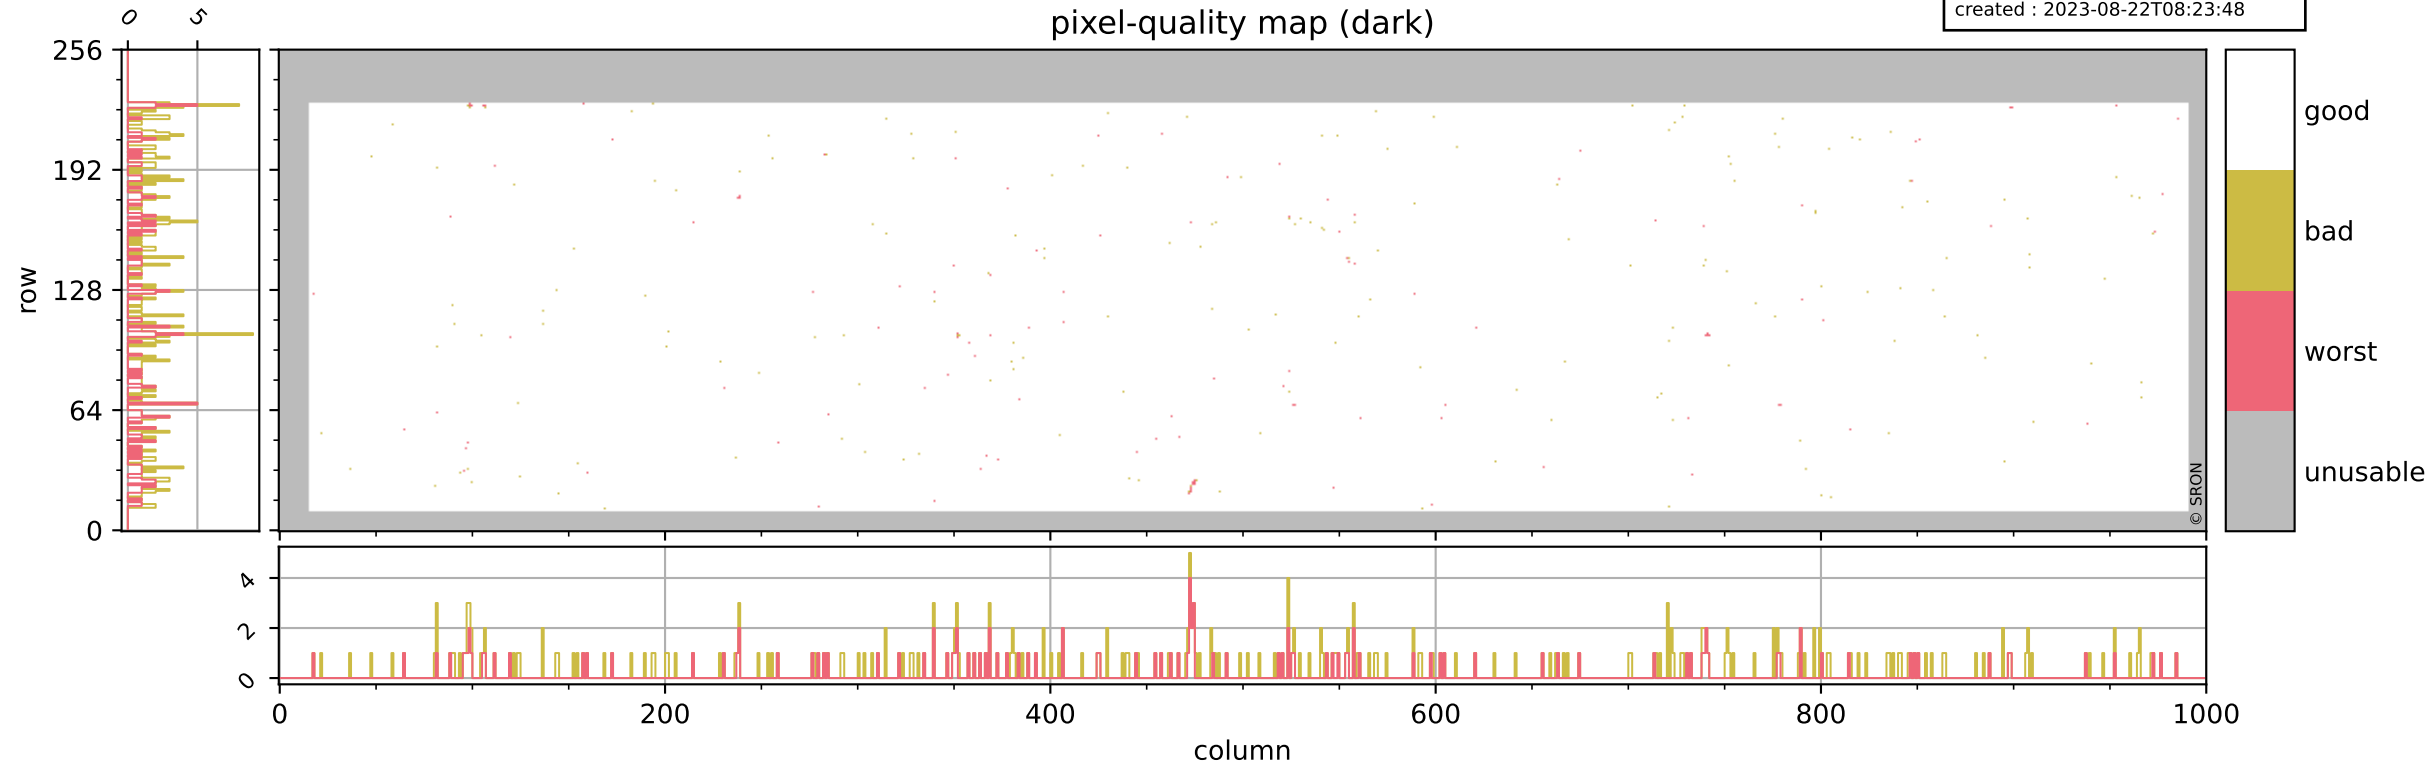

Tropomi SWIR pixel quality (official)

orbits : 19 in [19372, 19417]
coverage : 2021-07-09 / 2021-07-12
bad (quality < 0.8) : 3686
worst (quality < 0.1) : 449
created : 2023-08-22T08:23:48

Tropomi SWIR pixel quality (official)

orbits : 19 in [19372, 19417]
coverage : 2021-07-09 / 2021-07-12
bad (quality < 0.8) : 293
worst (quality < 0.1) : 116
created : 2023-08-22T08:23:48

Tropomi SWIR pixel quality (official)

orbits : 19 in [19372, 19417]
coverage : 2021-07-09 / 2021-07-12
bad (quality < 0.8) : 3433
worst (quality < 0.1) : 366
created : 2023-08-22T08:23:49

pixel-quality map (noise average)

Tropomi SWIR pixel quality (official)

orbits : 19 in [19372, 19417]
coverage : 2021-07-09 / 2021-07-12
to good : 354
good to bad : 1551
to worst : 240
created : 2023-08-22T08:23:49

Tropomi SWIR pixel quality (official) ground-tracks of Sentinel-5P

orbits : 19 in [19372, 19417]
coverage : 2021-07-09 / 2021-07-12
created : 2023-08-22T08:23:49

Tropomi SWIR pixel quality (official)

orbits : [2827, 19417]
coverage : 2018-04-30 / 2021-07-12
created : 2023-08-22T08:23:50