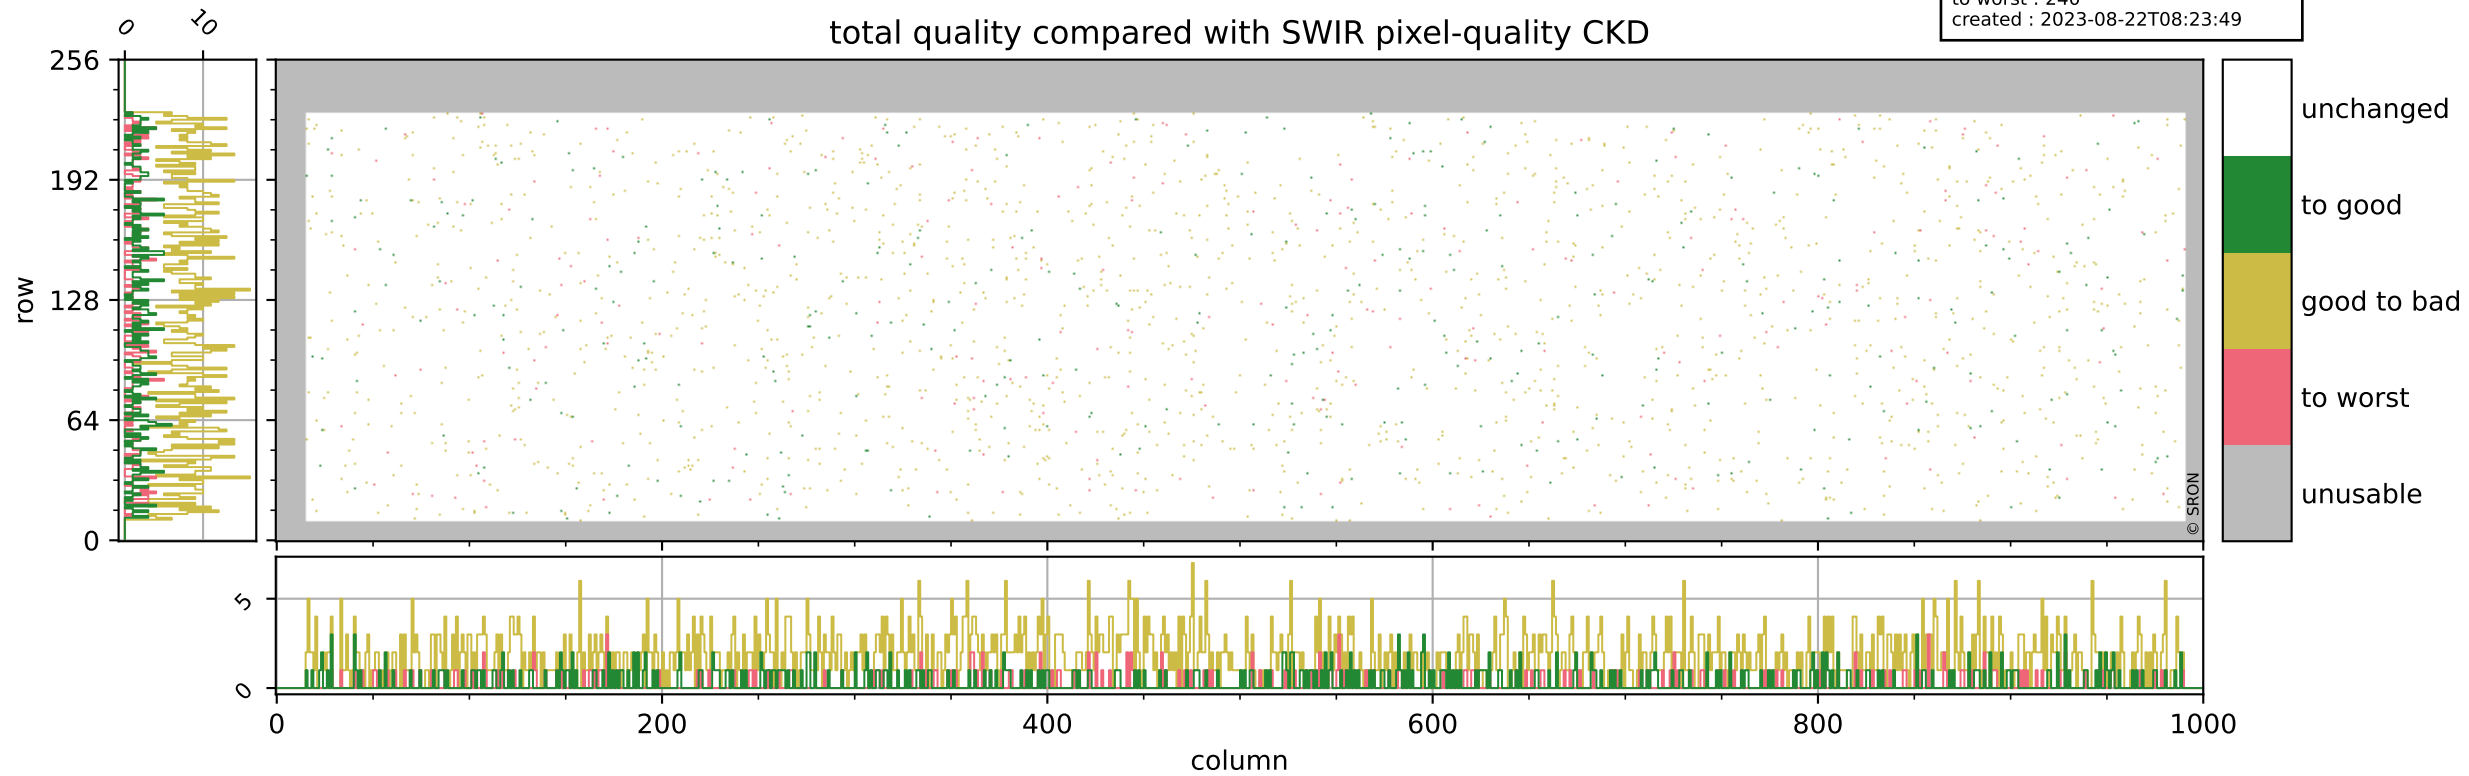

orbits : 19 in [19372, 19417]
coverage : 2021-07-09 / 2021-07-12
bad (quality < 0.8) : 293
worst (quality < 0.1) : 116
created : 2023-08-22T08:23:48

Tropomi SWIR pixel quality (official)

orbits : 19 in [19372, 19417]
coverage : 2021-07-09 / 2021-07-12
bad (quality < 0.8) : 3433
worst (quality < 0.1) : 366
created : 2023-08-22T08:23:49

pixel-quality map (noise average)

Tropomi SWIR pixel quality (official)

orbits : 19 in [19372, 19417]
coverage : 2021-07-09 / 2021-07-12
to good : 354
good to bad : 1551
to worst : 240
created : 2023-08-22T08:23:49

total quality compared with SWIR pixel-quality CKD

Tropomi SWIR pixel quality (official)

orbits : 19 in [19372, 19417]
coverage : 2021-07-09 / 2021-07-12
created : 2023-08-22T08:23:49

Histograms of pixel-quality

Tropomi SWIR pixel quality (official) ground-tracks of Sentinel-5P

orbits : 19 in [19372, 19417]
coverage : 2021-07-09 / 2021-07-12
created : 2023-08-22T08:23:49

Tropomi SWIR pixel quality (official)

orbits : [2827, 19417]
coverage : 2018-04-30 / 2021-07-12
created : 2023-08-22T08:23:50