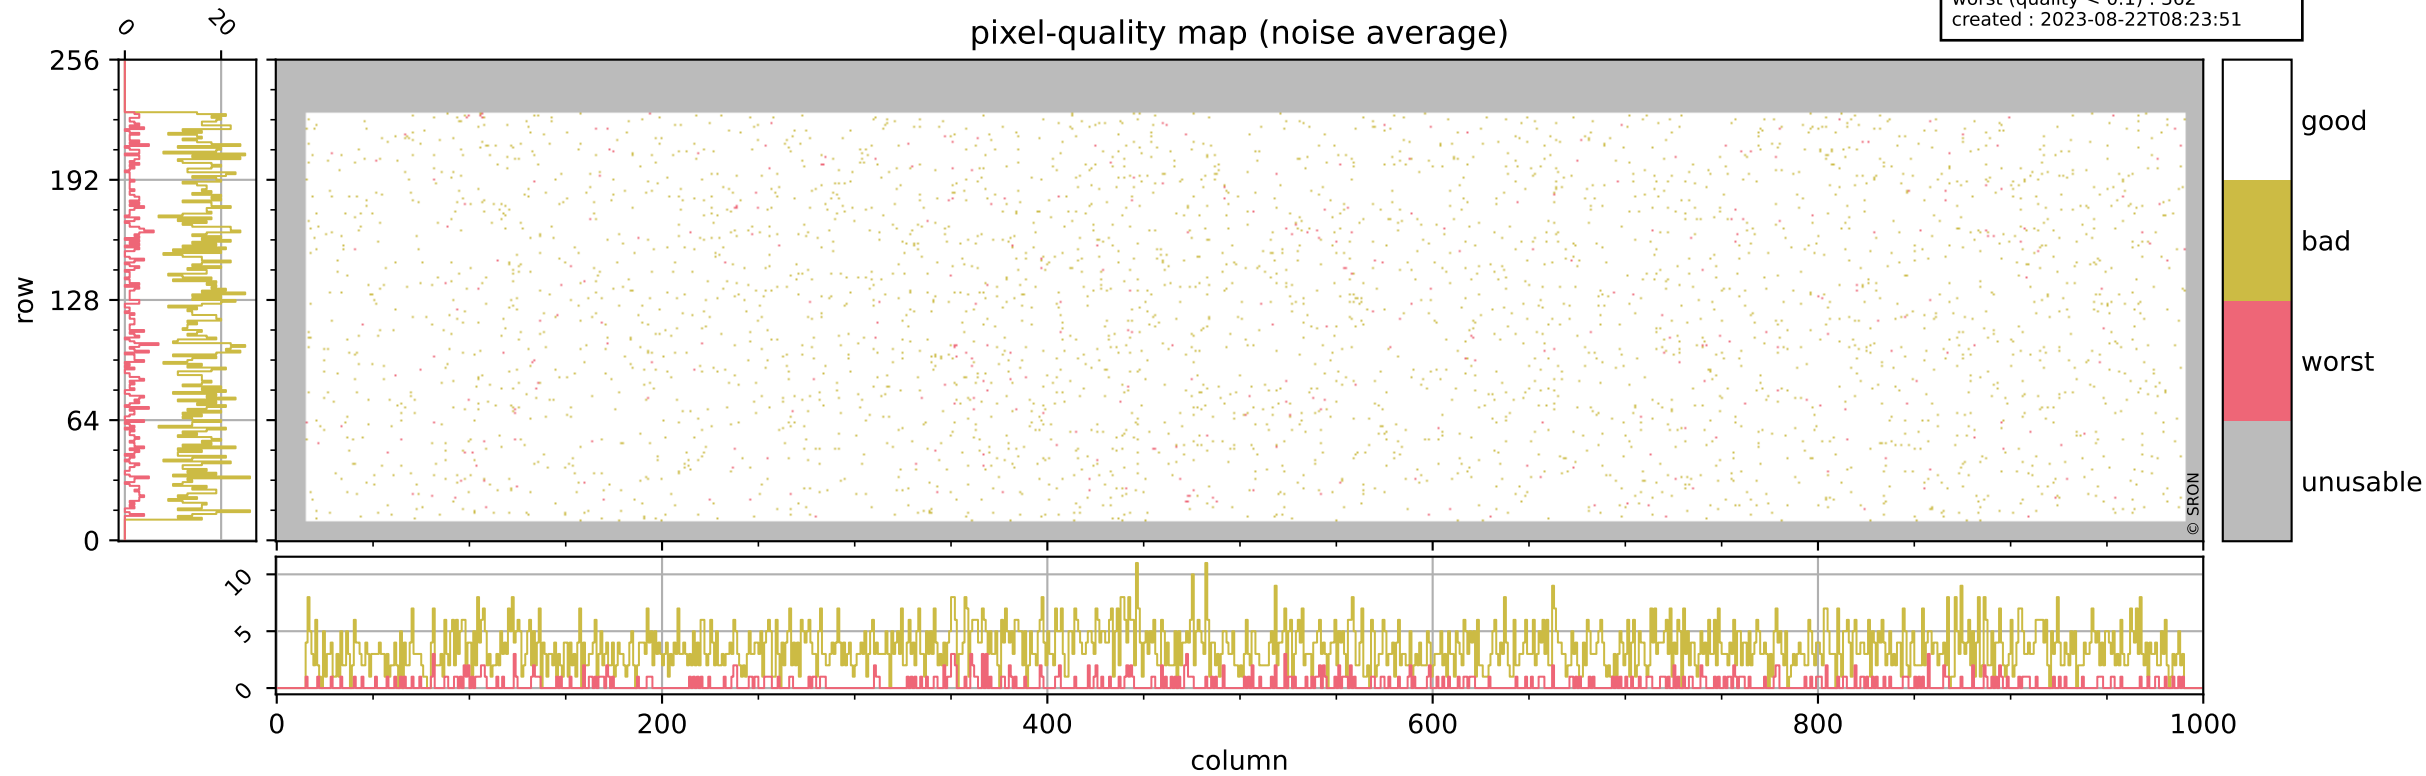

Tropomi SWIR pixel quality (official)

orbits : 18 in [19387, 19432]
coverage : 2021-07-11 / 2021-07-14
bad (quality < 0.8) : 292
worst (quality < 0.1) : 118
created : 2023-08-22T08:23:51

Tropomi SWIR pixel quality (official)

orbits : 18 in [19387, 19432]
coverage : 2021-07-11 / 2021-07-14
bad (quality < 0.8) : 3492
worst (quality < 0.1) : 362
created : 2023-08-22T08:23:51

pixel-quality map (noise average)

Tropomi SWIR pixel quality (official)

orbits : 18 in [19387, 19432]
coverage : 2021-07-11 / 2021-07-14
to good : 351
good to bad : 1602
to worst : 234
created : 2023-08-22T08:23:51

total quality compared with SWIR pixel-quality CKD

Tropomi SWIR pixel quality (official)

orbits : 18 in [19387, 19432]
coverage : 2021-07-11 / 2021-07-14
created : 2023-08-22T08:23:51

Histograms of pixel-quality

Tropomi SWIR pixel quality (official) ground-tracks of Sentinel-5P

orbits : 18 in [19387, 19432]
coverage : 2021-07-11 / 2021-07-14
created : 2023-08-22T08:23:52