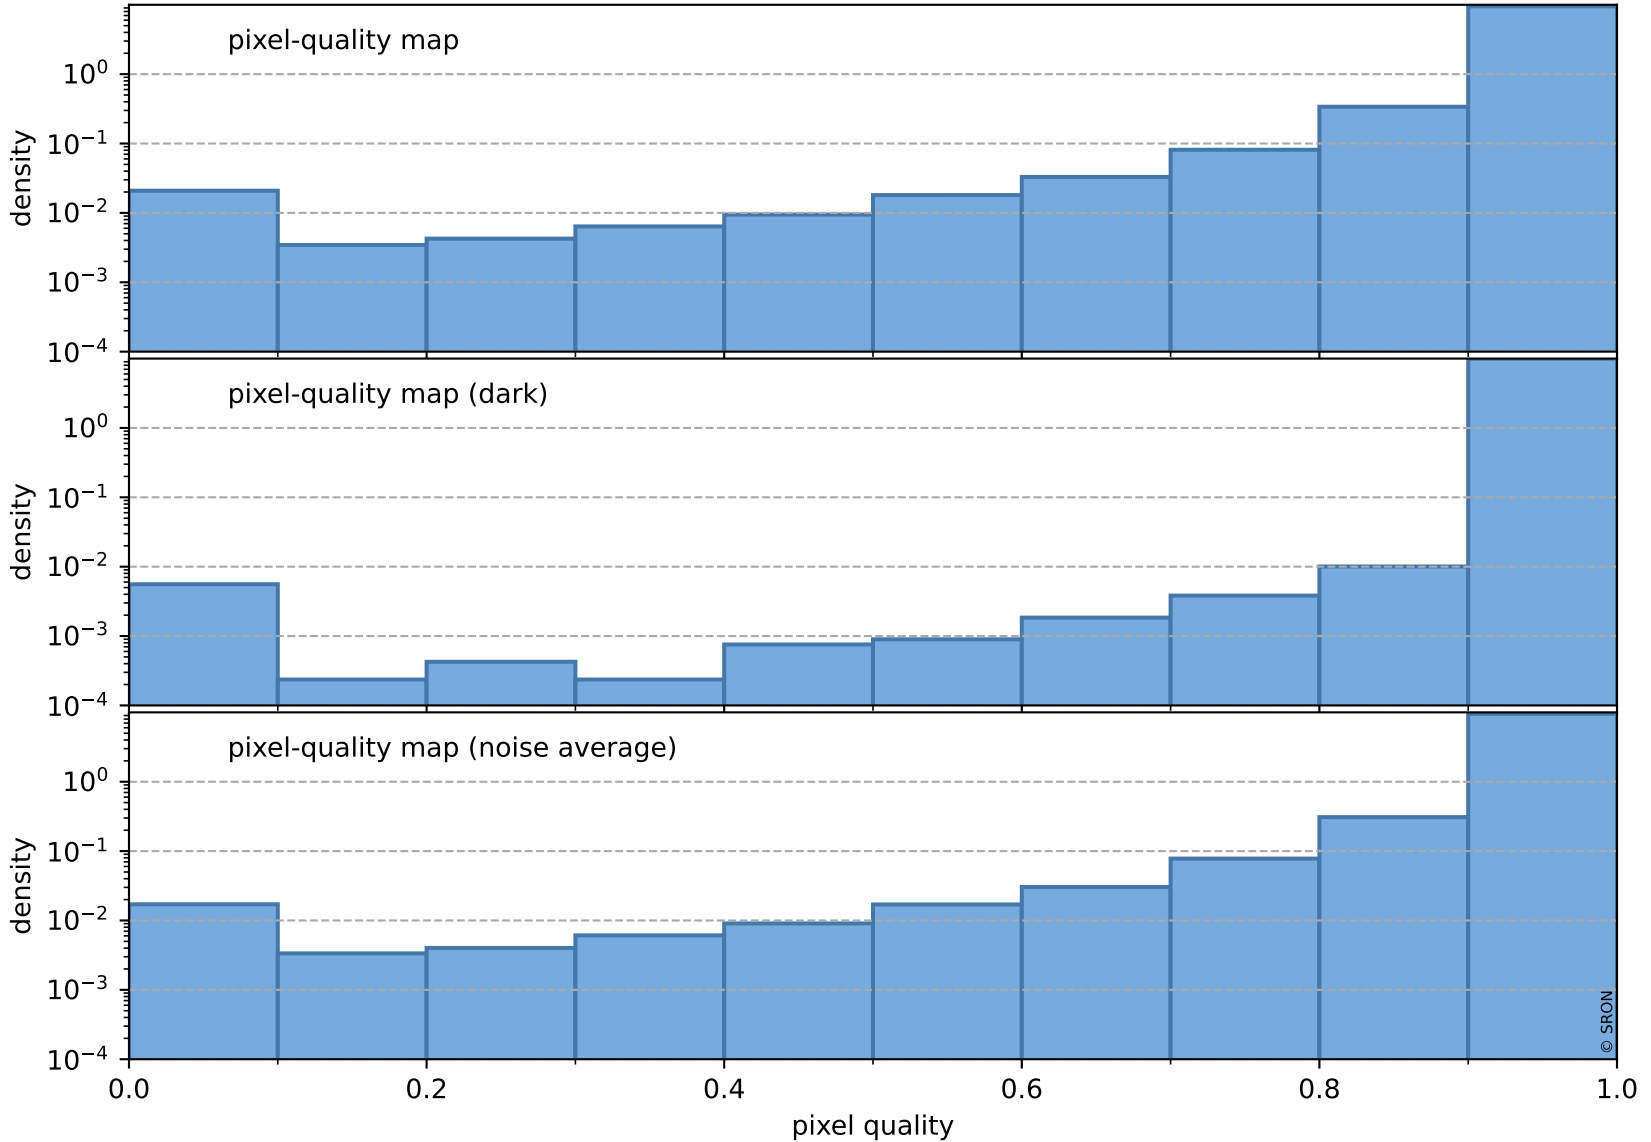

orbits : 18 in [19387, 19432]
coverage : 2021-07-11 / 2021-07-14
to good : 351
good to bad : 1602
to worst : 234
created : 2023-08-22T08:23:51

total quality compared with SWIR pixel-quality CKD

Tropomi SWIR pixel quality (official)

orbits : 18 in [19387, 19432]
coverage : 2021-07-11 / 2021-07-14
created : 2023-08-22T08:23:51

Histograms of pixel-quality

Tropomi SWIR pixel quality (official) ground-tracks of Sentinel-5P

orbits : 18 in [19387, 19432]
coverage : 2021-07-11 / 2021-07-14
created : 2023-08-22T08:23:52

Tropomi SWIR pixel quality (official)

orbits : [2827, 19432]
coverage : 2018-04-30 / 2021-07-14
created : 2023-08-22T08:23:52

trend of pixel quality & temperatures