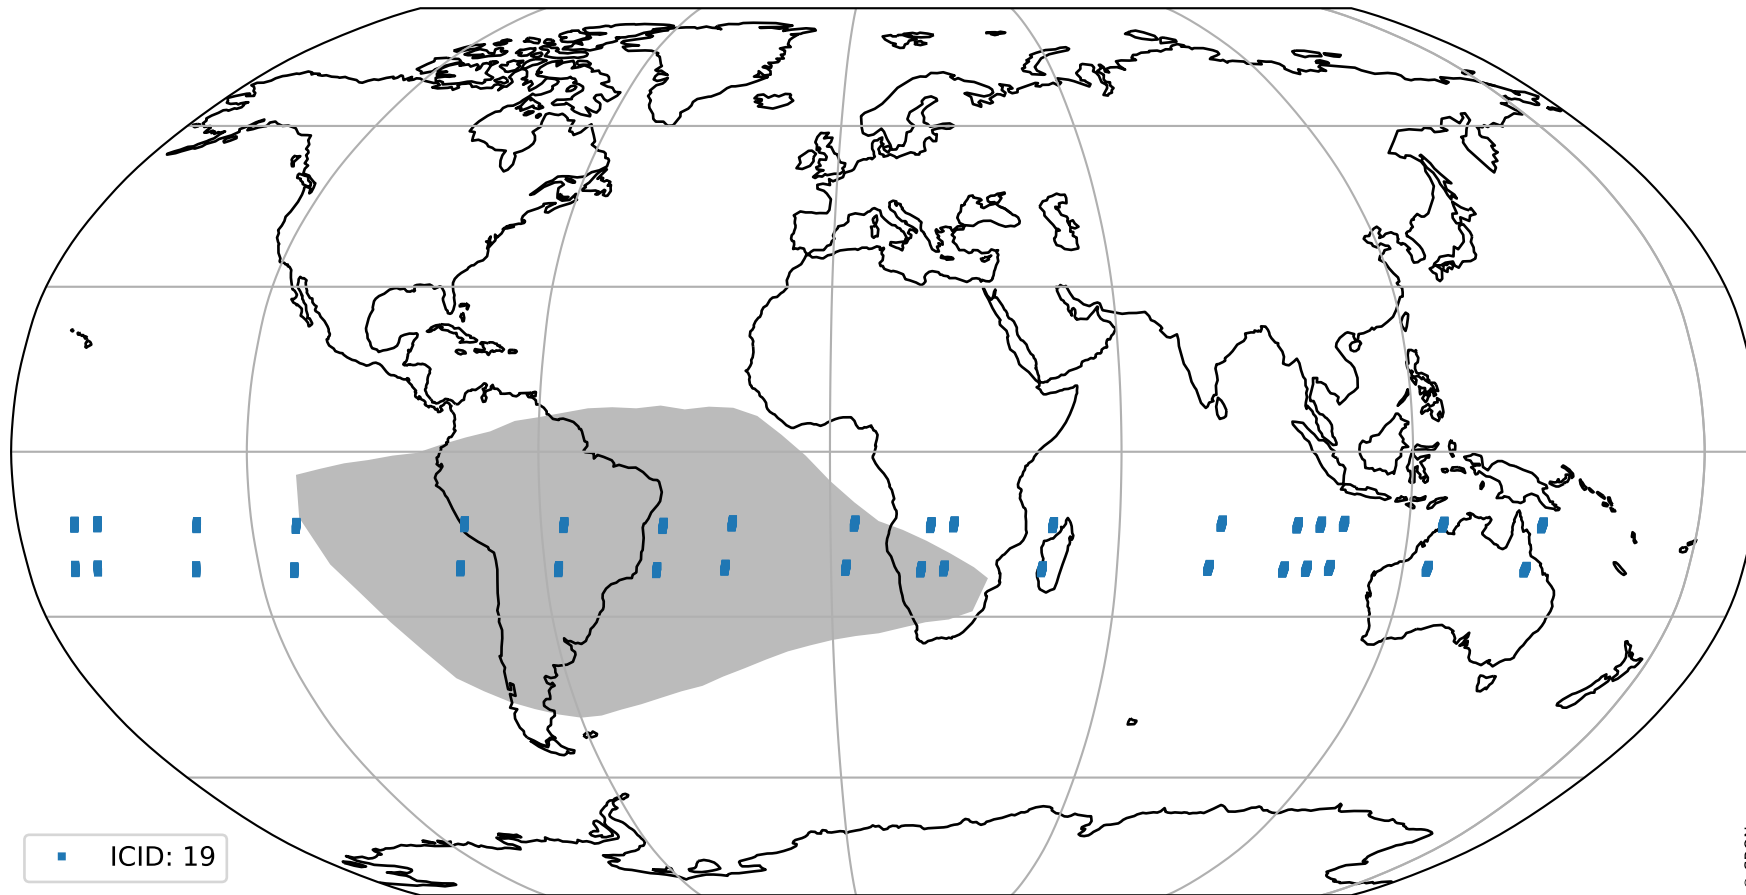

orbits : 18 in [19387, 19432]
coverage : 2021-07-11 / 2021-07-14
bad (quality < 0.8) : 3492
worst (quality < 0.1) : 362
created : 2023-08-22T08:23:51

pixel-quality map (noise average)

Tropomi SWIR pixel quality (official)

orbits : 18 in [19387, 19432]
coverage : 2021-07-11 / 2021-07-14
to good : 351
good to bad : 1602
to worst : 234
created : 2023-08-22T08:23:51

total quality compared with SWIR pixel-quality CKD

Tropomi SWIR pixel quality (official)

orbits : 18 in [19387, 19432]
coverage : 2021-07-11 / 2021-07-14
created : 2023-08-22T08:23:51

Histograms of pixel-quality

Tropomi SWIR pixel quality (official) ground-tracks of Sentinel-5P

orbits : 18 in [19387, 19432]
coverage : 2021-07-11 / 2021-07-14
created : 2023-08-22T08:23:52

Tropomi SWIR pixel quality (official)

orbits : [2827, 19432]
coverage : 2018-04-30 / 2021-07-14
created : 2023-08-22T08:23:52

trend of pixel quality & temperatures