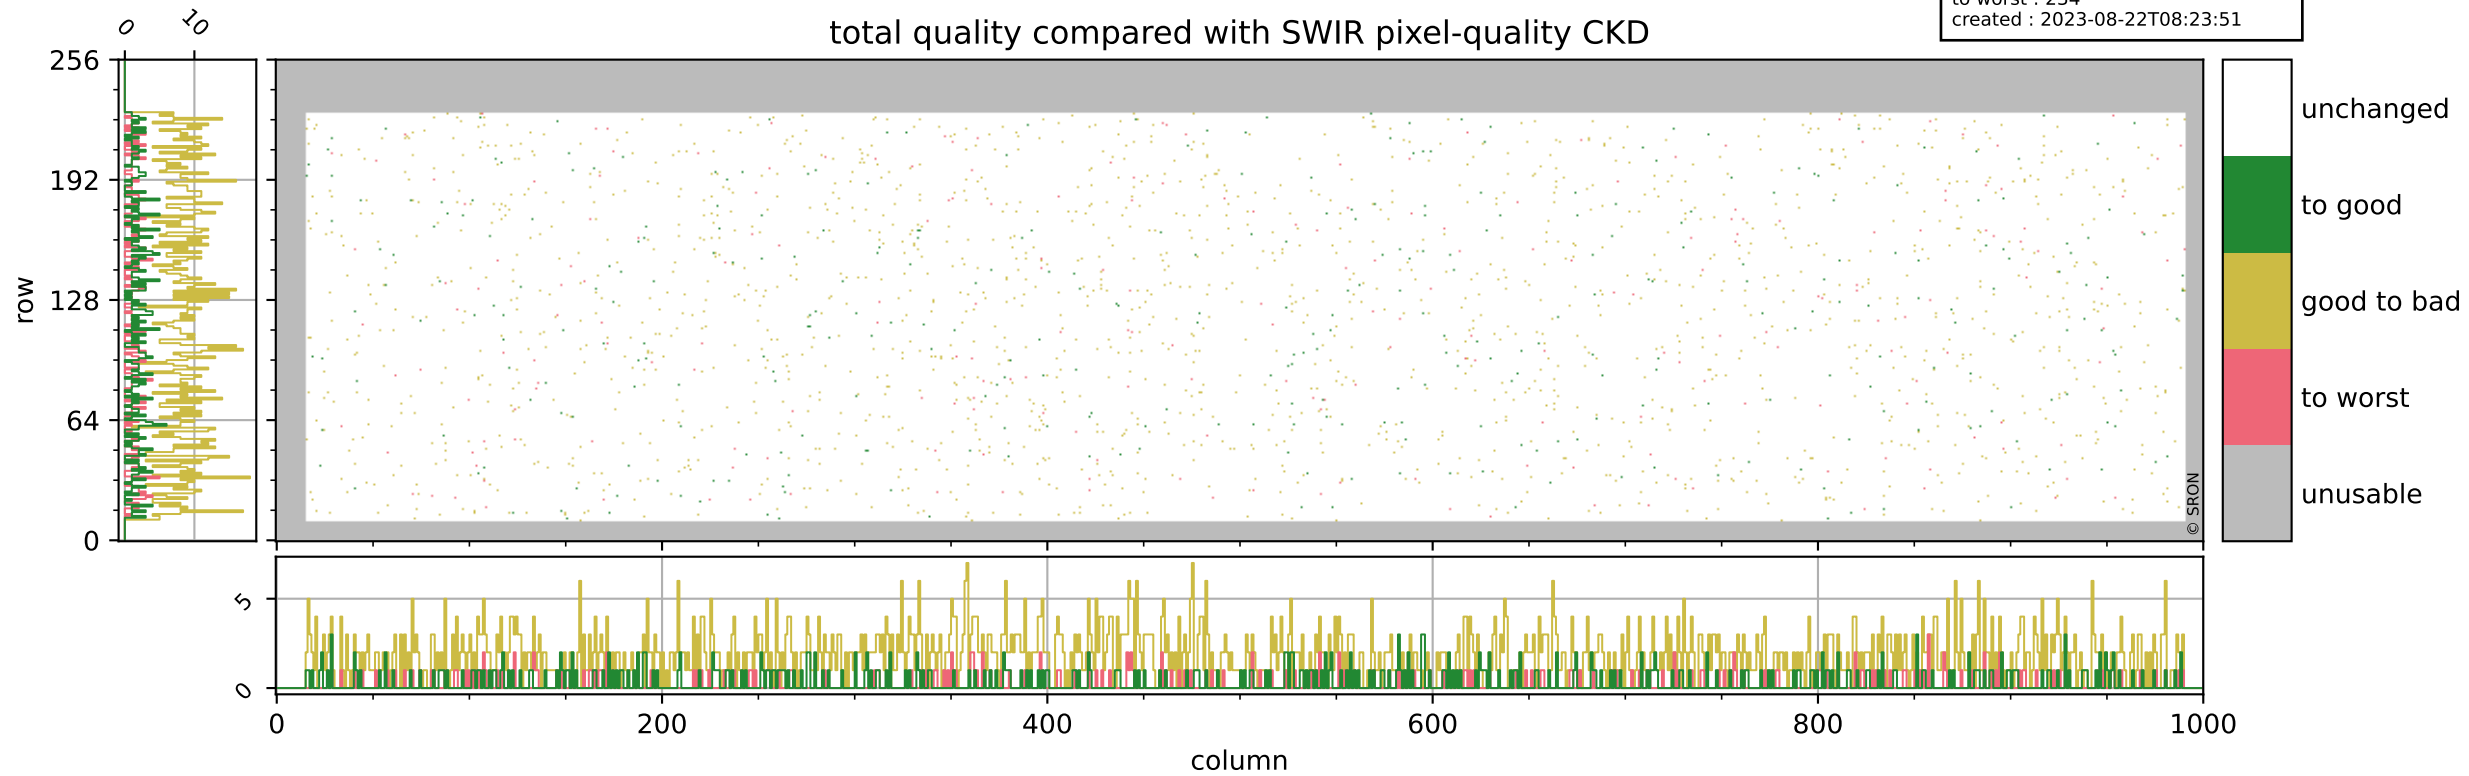

Tropomi SWIR pixel quality (official)

orbits : 18 in [19387, 19432]
coverage : 2021-07-11 / 2021-07-14
bad (quality < 0.8) : 292
worst (quality < 0.1) : 118
created : 2023-08-22T08:23:51

Tropomi SWIR pixel quality (official)

orbits : 18 in [19387, 19432]
coverage : 2021-07-11 / 2021-07-14
bad (quality < 0.8) : 3492
worst (quality < 0.1) : 362
created : 2023-08-22T08:23:51

pixel-quality map (noise average)

Tropomi SWIR pixel quality (official)

orbits : 18 in [19387, 19432]
coverage : 2021-07-11 / 2021-07-14
to good : 351
good to bad : 1602
to worst : 234
created : 2023-08-22T08:23:51

total quality compared with SWIR pixel-quality CKD

Tropomi SWIR pixel quality (official)

orbits : 18 in [19387, 19432]
coverage : 2021-07-11 / 2021-07-14
created : 2023-08-22T08:23:51

Histograms of pixel-quality

Tropomi SWIR pixel quality (official) ground-tracks of Sentinel-5P

orbits : 18 in [19387, 19432]
coverage : 2021-07-11 / 2021-07-14
created : 2023-08-22T08:23:52