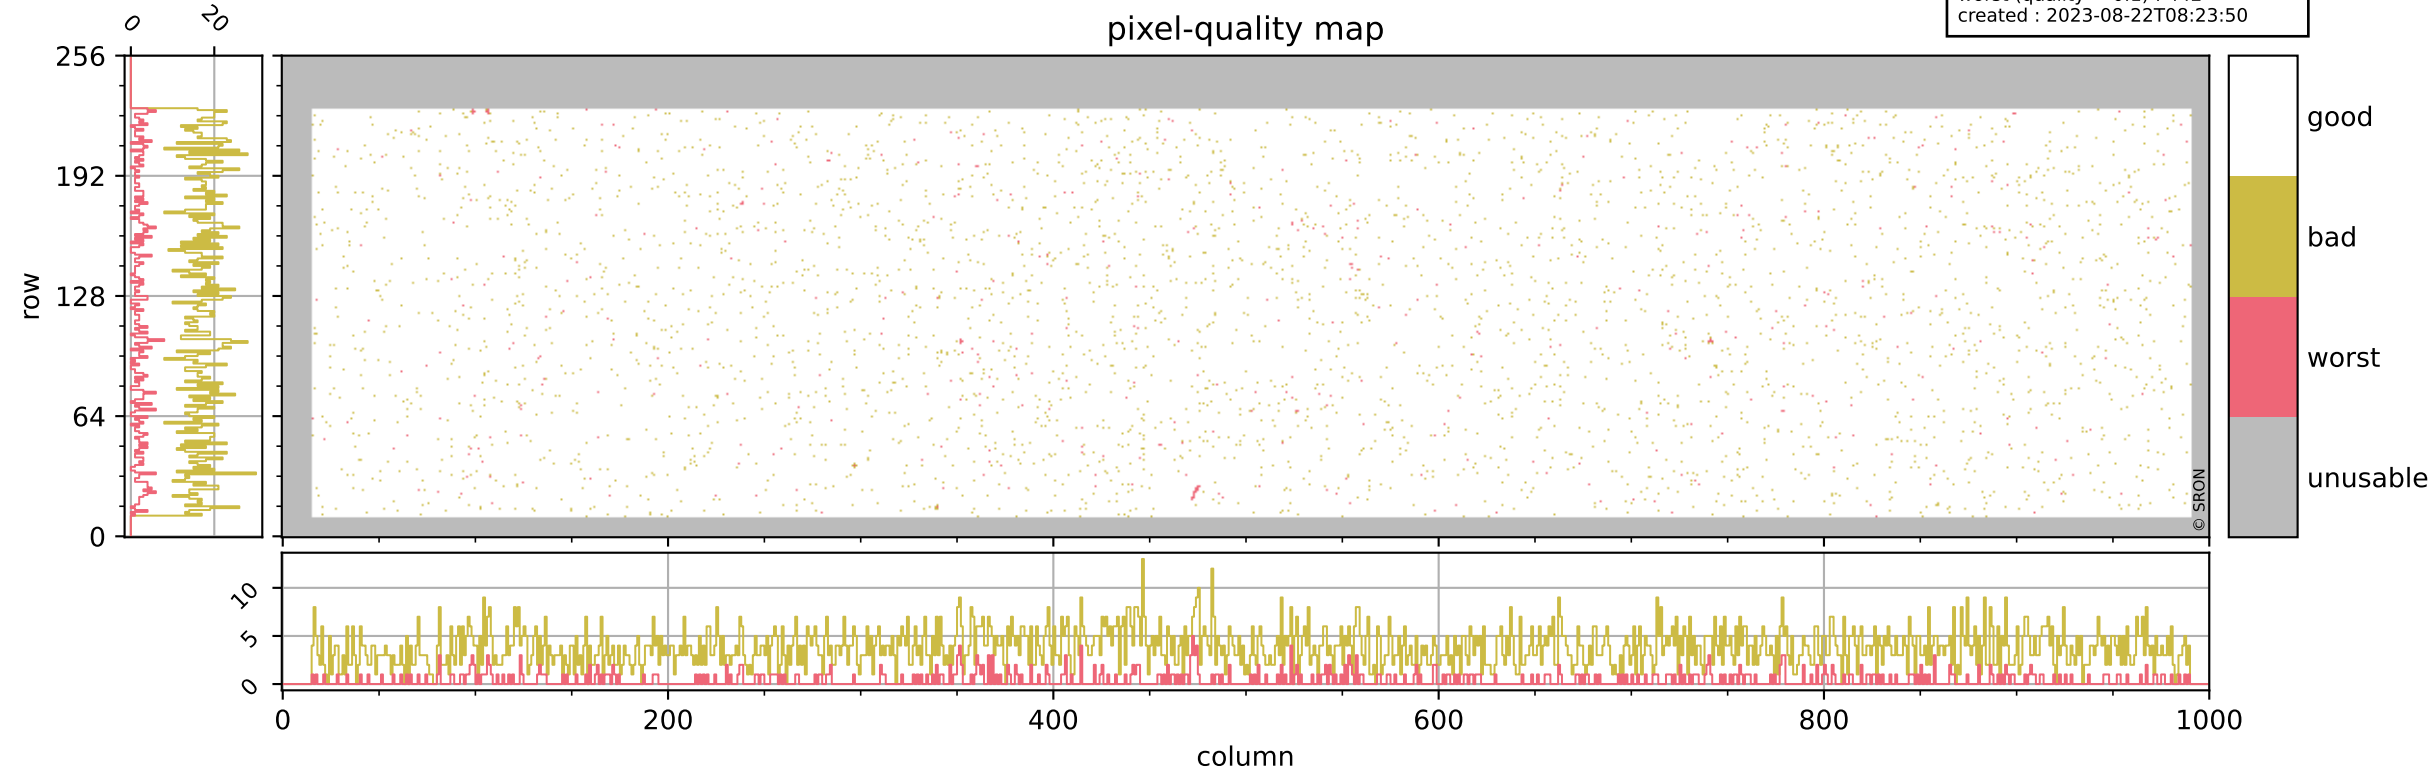

Tropomi SWIR pixel quality (official)

orbits : 18 in [19387, 19432]
coverage : 2021-07-11 / 2021-07-14
bad (quality < 0.8) : 3740
worst (quality < 0.1) : 442
created : 2023-08-22T08:23:50

pixel-quality map

Tropomi SWIR pixel quality (official)

orbits : 18 in [19387, 19432]
coverage : 2021-07-11 / 2021-07-14
bad (quality < 0.8) : 292
worst (quality < 0.1) : 118
created : 2023-08-22T08:23:51

Tropomi SWIR pixel quality (official)

orbits : 18 in [19387, 19432]
coverage : 2021-07-11 / 2021-07-14
bad (quality < 0.8) : 3492
worst (quality < 0.1) : 362
created : 2023-08-22T08:23:51

pixel-quality map (noise average)

Tropomi SWIR pixel quality (official)

orbits : 18 in [19387, 19432]
coverage : 2021-07-11 / 2021-07-14
created : 2023-08-22T08:23:51

Histograms of pixel-quality

Tropomi SWIR pixel quality (official) ground-tracks of Sentinel-5P

orbits : 18 in [19387, 19432]
coverage : 2021-07-11 / 2021-07-14
created : 2023-08-22T08:23:52