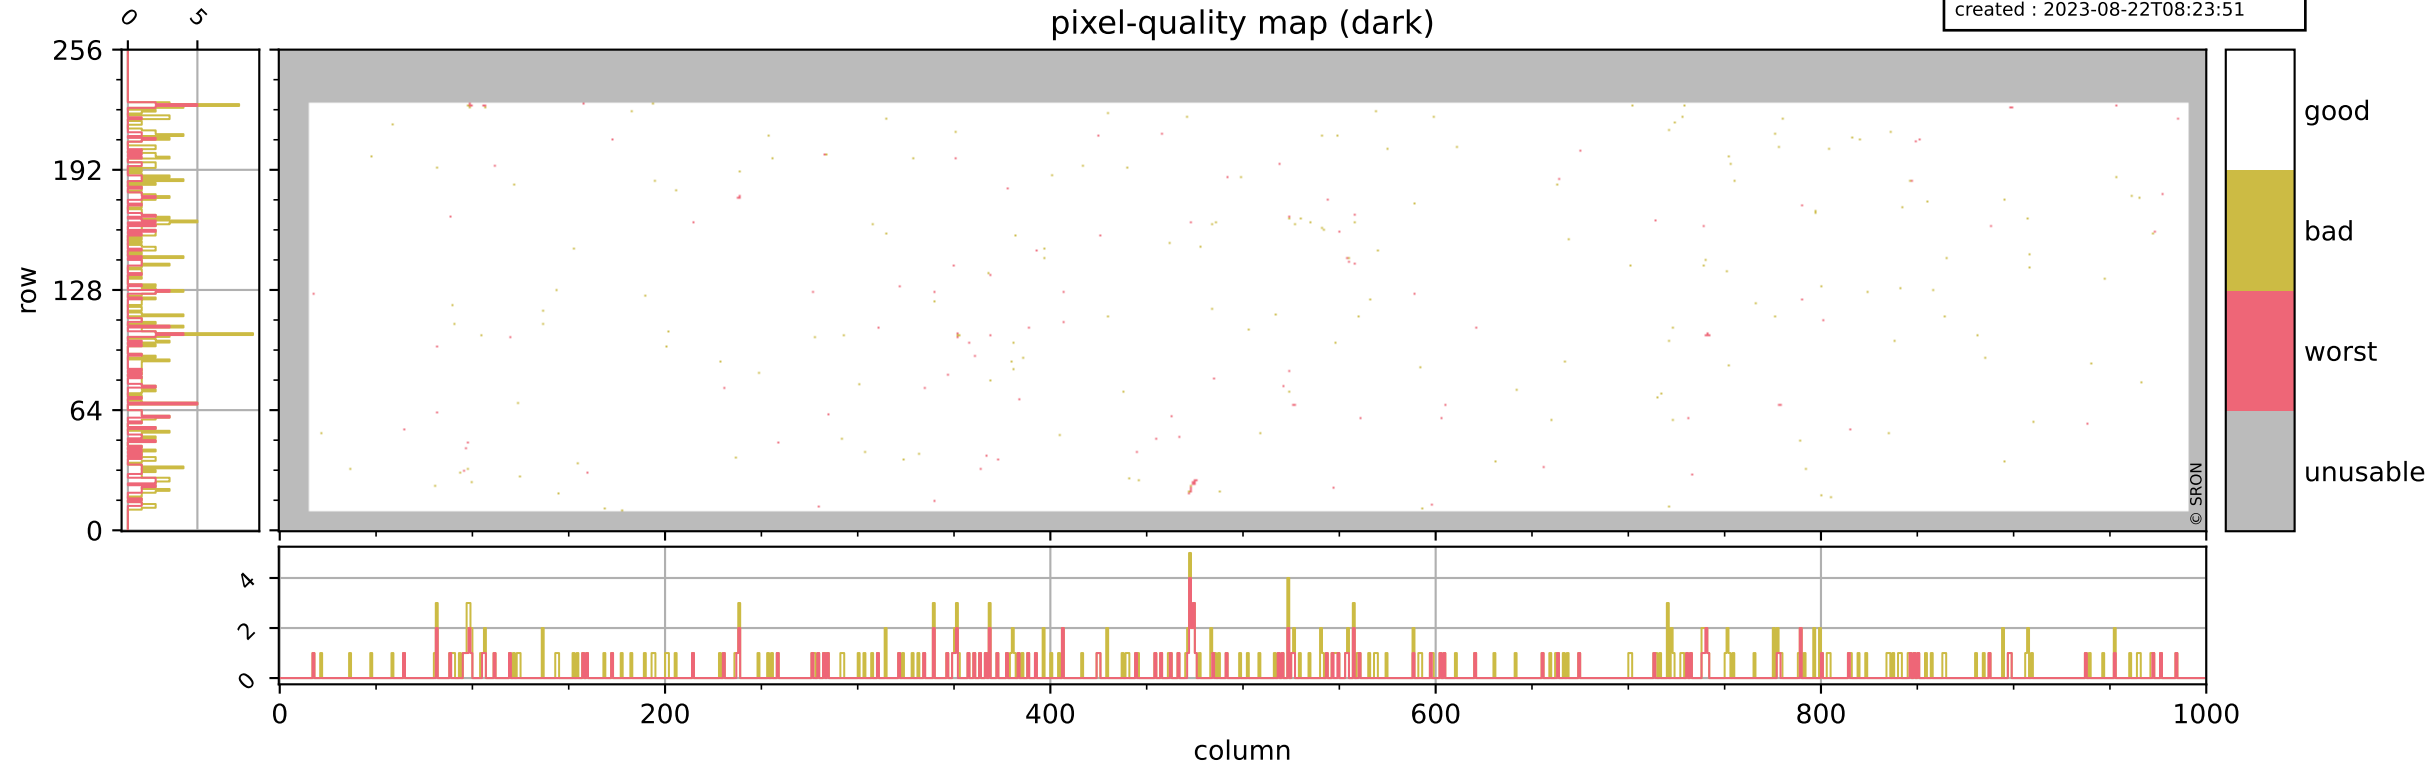

Tropomi SWIR pixel quality (official)

orbits : 18 in [19387, 19432]
coverage : 2021-07-11 / 2021-07-14
bad (quality < 0.8) : 3740
worst (quality < 0.1) : 442
created : 2023-08-22T08:23:50

pixel-quality map

Tropomi SWIR pixel quality (official)

orbits : 18 in [19387, 19432]
coverage : 2021-07-11 / 2021-07-14
bad (quality < 0.8) : 292
worst (quality < 0.1) : 118
created : 2023-08-22T08:23:51

Tropomi SWIR pixel quality (official)

orbits : 18 in [19387, 19432]
coverage : 2021-07-11 / 2021-07-14
bad (quality < 0.8) : 3492
worst (quality < 0.1) : 362
created : 2023-08-22T08:23:51

pixel-quality map (noise average)

Tropomi SWIR pixel quality (official)

orbits : 18 in [19387, 19432]
coverage : 2021-07-11 / 2021-07-14
created : 2023-08-22T08:23:51

Histograms of pixel-quality

Tropomi SWIR pixel quality (official) ground-tracks of Sentinel-5P

orbits : 18 in [19387, 19432]
coverage : 2021-07-11 / 2021-07-14
created : 2023-08-22T08:23:52