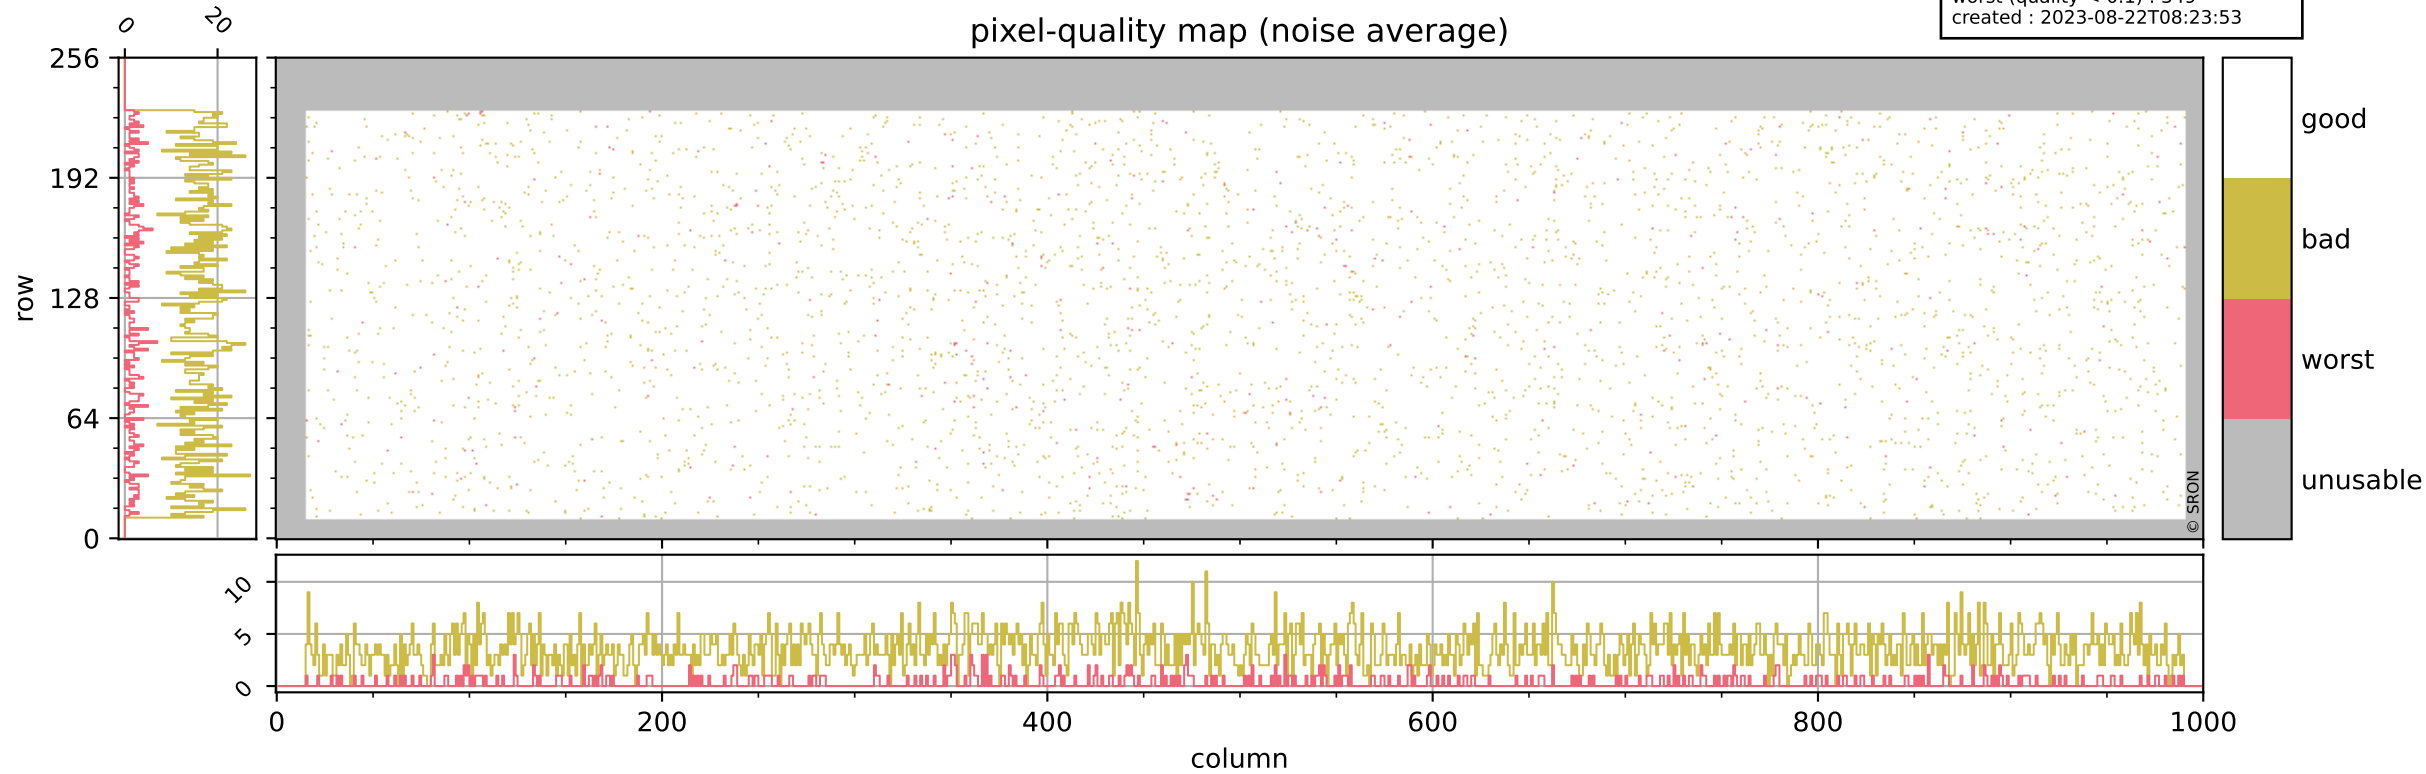

Tropomi SWIR pixel quality (official)

orbits : 19 in [19402, 19447]
coverage : 2021-07-12 / 2021-07-15
bad (quality < 0.8) : 293
worst (quality < 0.1) : 115
created : 2023-08-22T08:23:53

Tropomi SWIR pixel quality (official)

orbits : 19 in [19402, 19447]
coverage : 2021-07-12 / 2021-07-15
bad (quality < 0.8) : 3518
worst (quality < 0.1) : 349
created : 2023-08-22T08:23:53

pixel-quality map (noise average)

Tropomi SWIR pixel quality (official)

orbits : 19 in [19402, 19447]
coverage : 2021-07-12 / 2021-07-15
to good : 355
good to bad : 1640
to worst : 224
created : 2023-08-22T08:23:54

total quality compared with SWIR pixel-quality CKD

Tropomi SWIR pixel quality (official)

orbits : 19 in [19402, 19447]
coverage : 2021-07-12 / 2021-07-15
created : 2023-08-22T08:23:54

Histograms of pixel-quality

Tropomi SWIR pixel quality (official) ground-tracks of Sentinel-5P

orbits : 19 in [19402, 19447]
coverage : 2021-07-12 / 2021-07-15
created : 2023-08-22T08:23:54