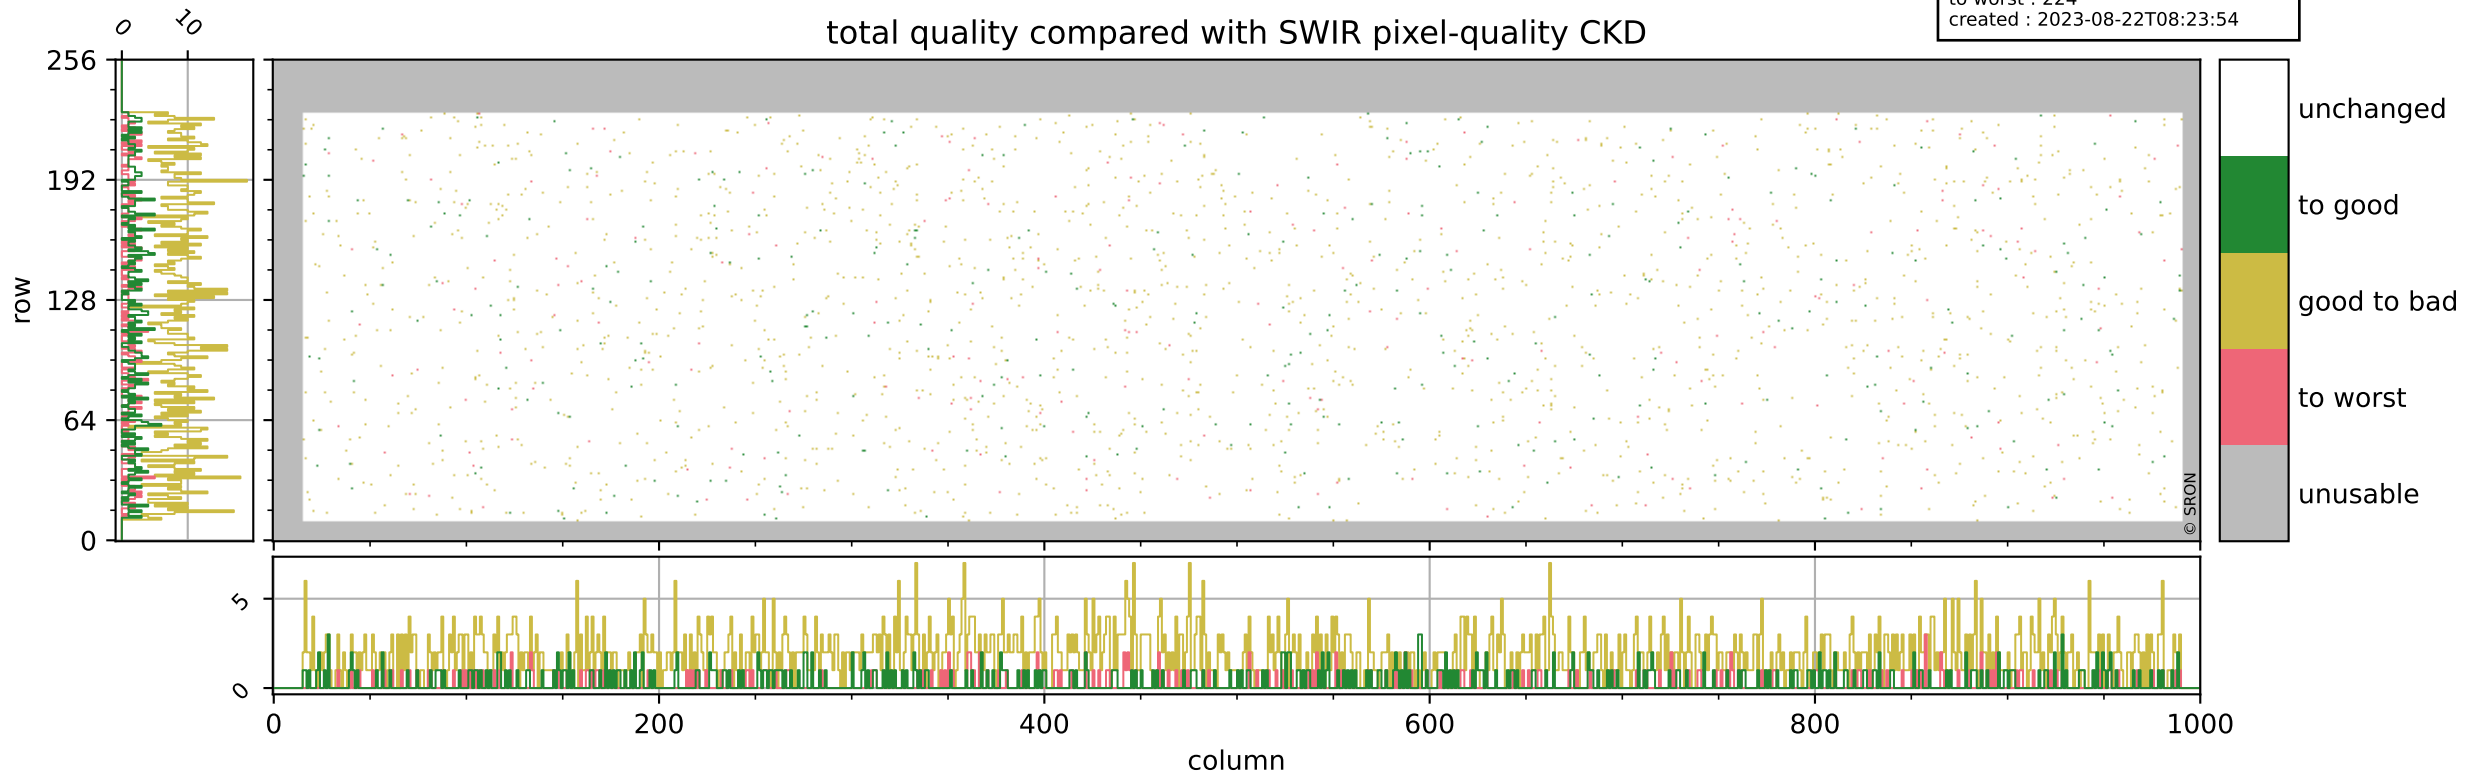

Tropomi SWIR pixel quality (official)

orbits : 19 in [19402, 19447]
coverage : 2021-07-12 / 2021-07-15
bad (quality < 0.8) : 293
worst (quality < 0.1) : 115
created : 2023-08-22T08:23:53

Tropomi SWIR pixel quality (official)

orbits : 19 in [19402, 19447]
coverage : 2021-07-12 / 2021-07-15
bad (quality < 0.8) : 3518
worst (quality < 0.1) : 349
created : 2023-08-22T08:23:53

pixel-quality map (noise average)

Tropomi SWIR pixel quality (official)

orbits : 19 in [19402, 19447]
coverage : 2021-07-12 / 2021-07-15
to good : 355
good to bad : 1640
to worst : 224
created : 2023-08-22T08:23:54

total quality compared with SWIR pixel-quality CKD

Tropomi SWIR pixel quality (official)

orbits : 19 in [19402, 19447]
coverage : 2021-07-12 / 2021-07-15
created : 2023-08-22T08:23:54

Histograms of pixel-quality

Tropomi SWIR pixel quality (official) ground-tracks of Sentinel-5P

orbits : 19 in [19402, 19447]
coverage : 2021-07-12 / 2021-07-15
created : 2023-08-22T08:23:54