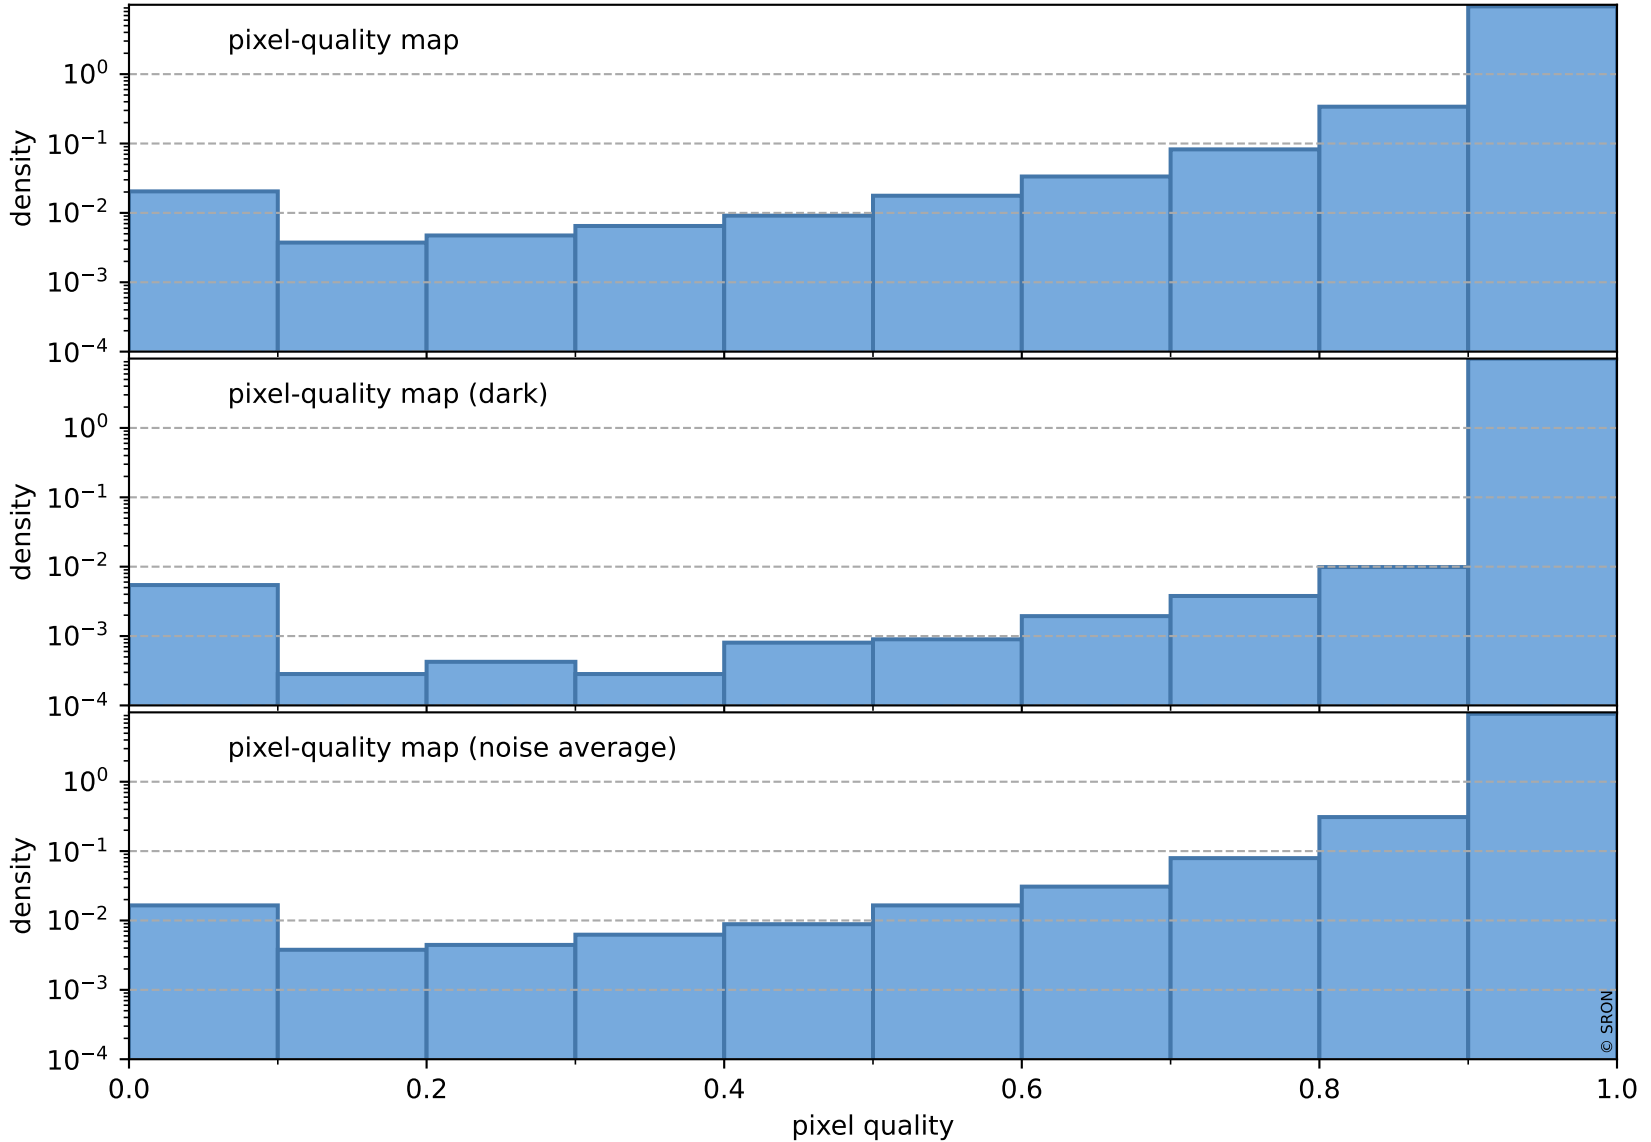

orbits : 19 in [19402, 19447]
coverage : 2021-07-12 / 2021-07-15
to good : 355
good to bad : 1640
to worst : 224
created : 2023-08-22T08:23:54

total quality compared with SWIR pixel-quality CKD

Tropomi SWIR pixel quality (official)

orbits : 19 in [19402, 19447]
coverage : 2021-07-12 / 2021-07-15
created : 2023-08-22T08:23:54

Histograms of pixel-quality

Tropomi SWIR pixel quality (official) ground-tracks of Sentinel-5P

orbits : 19 in [19402, 19447]
coverage : 2021-07-12 / 2021-07-15
created : 2023-08-22T08:23:54

Tropomi SWIR pixel quality (official)

orbits : [2827, 19447]
coverage : 2018-04-30 / 2021-07-15
created : 2023-08-22T08:23:54

trend of pixel quality & temperatures