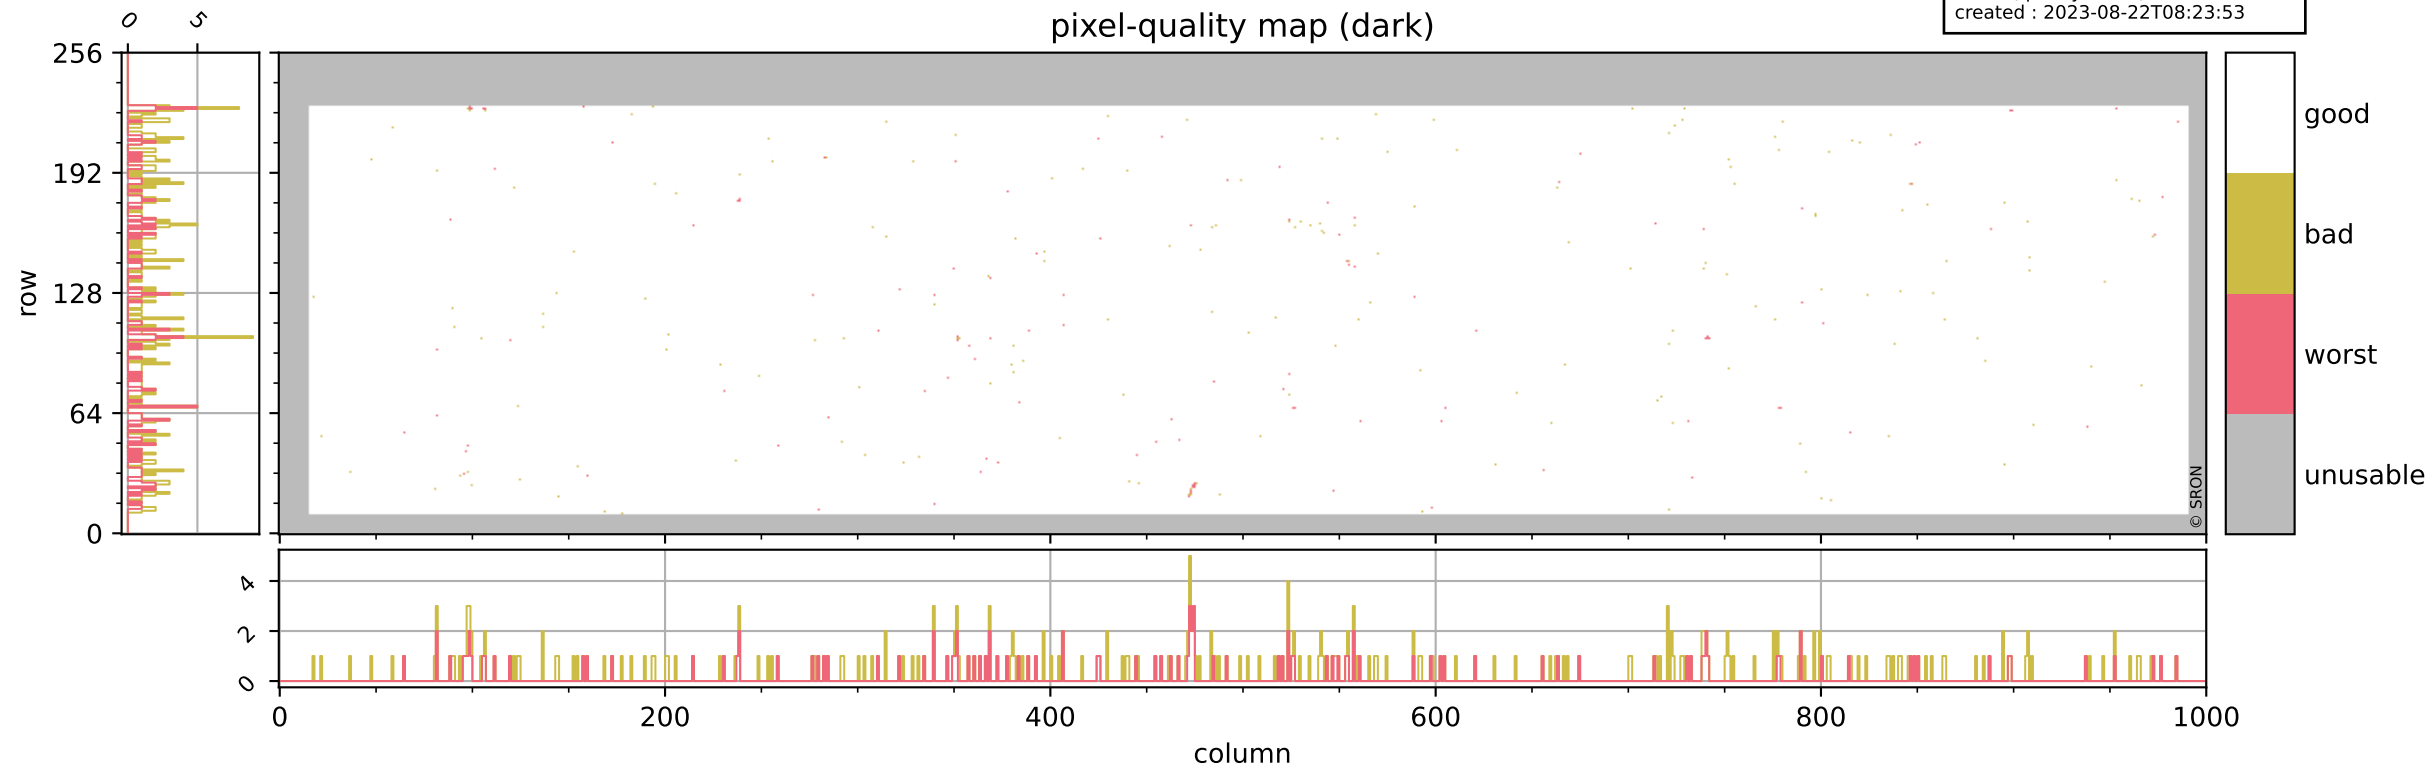

Tropomi SWIR pixel quality (official)

orbits : 19 in [19402, 19447]
coverage : 2021-07-12 / 2021-07-15
bad (quality < 0.8) : 3765
worst (quality < 0.1) : 432
created : 2023-08-22T08:23:53

pixel-quality map

Tropomi SWIR pixel quality (official)

orbits : 19 in [19402, 19447]
coverage : 2021-07-12 / 2021-07-15
bad (quality < 0.8) : 293
worst (quality < 0.1) : 115
created : 2023-08-22T08:23:53

Tropomi SWIR pixel quality (official)

orbits : 19 in [19402, 19447]
coverage : 2021-07-12 / 2021-07-15
bad (quality < 0.8) : 3518
worst (quality < 0.1) : 349
created : 2023-08-22T08:23:53

pixel-quality map (noise average)

Tropomi SWIR pixel quality (official)

orbits : 19 in [19402, 19447]
coverage : 2021-07-12 / 2021-07-15
to good : 355
good to bad : 1640
to worst : 224
created : 2023-08-22T08:23:54

total quality compared with SWIR pixel-quality CKD

Tropomi SWIR pixel quality (official)