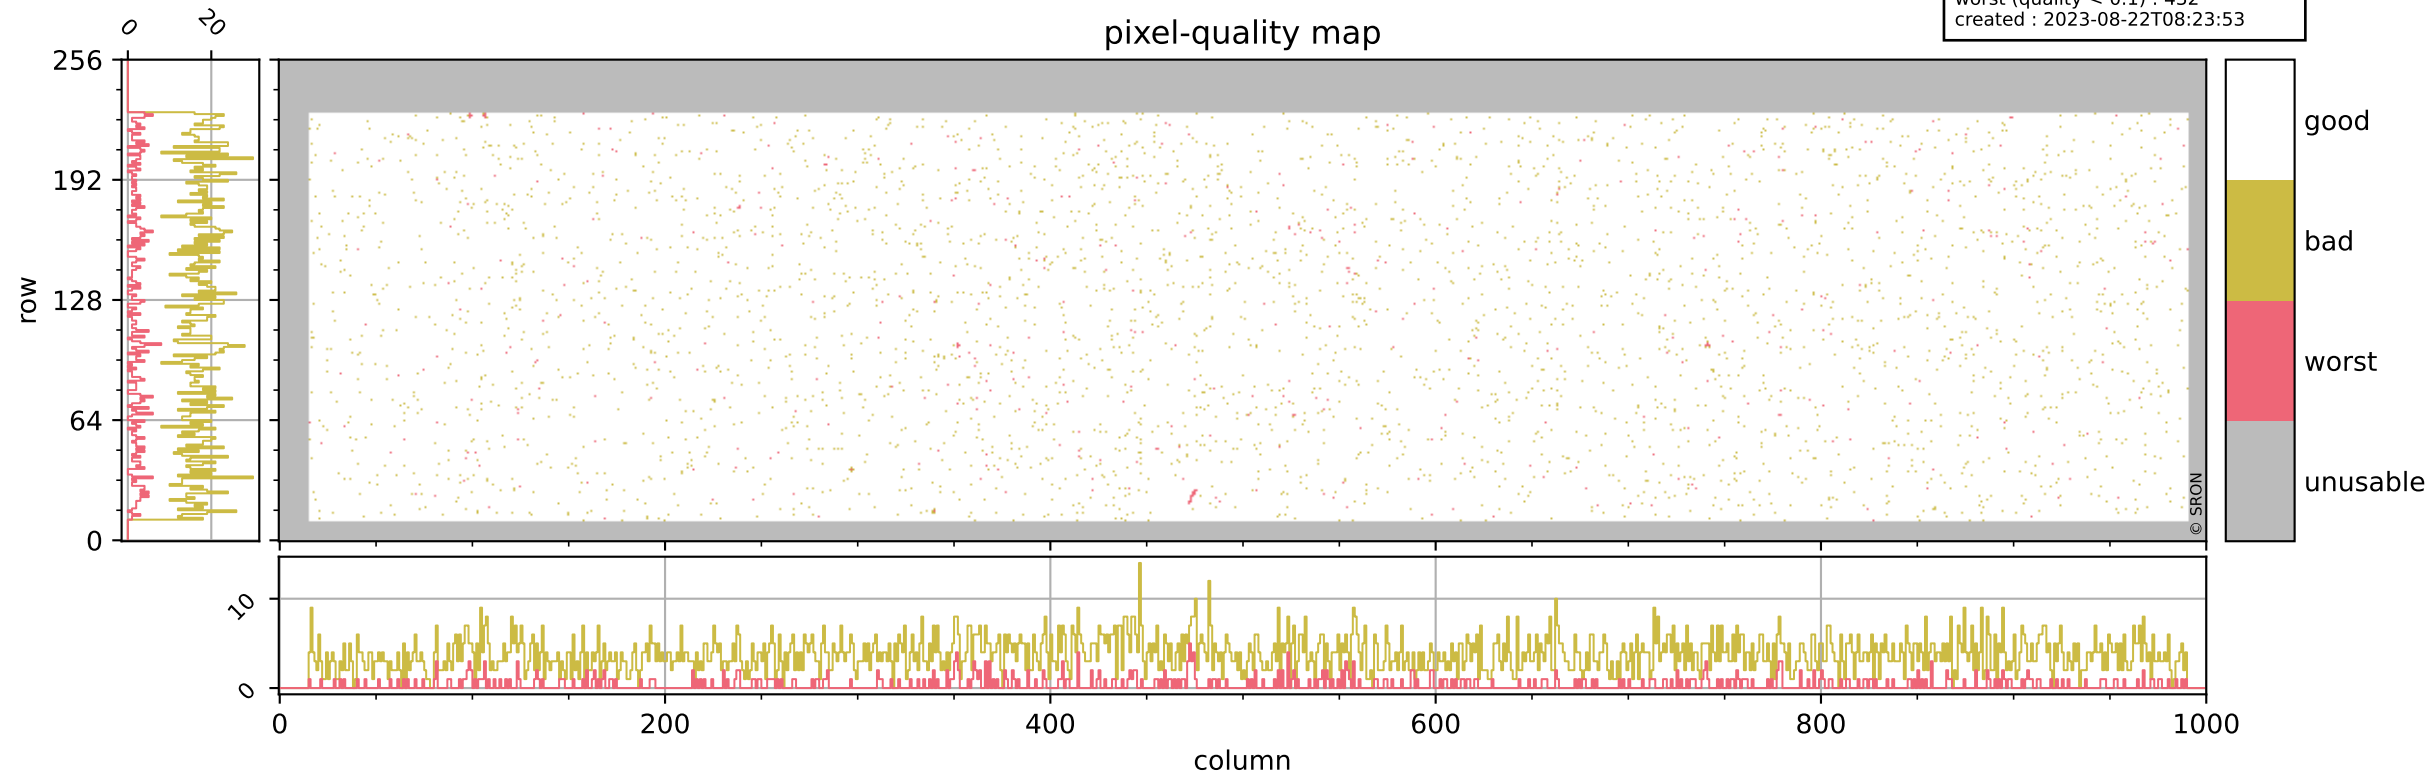

Tropomi SWIR pixel quality (official)

orbits : 19 in [19402, 19447]
coverage : 2021-07-12 / 2021-07-15
bad (quality < 0.8) : 3765
worst (quality < 0.1) : 432
created : 2023-08-22T08:23:53

pixel-quality map

Tropomi SWIR pixel quality (official)

orbits : 19 in [19402, 19447]
coverage : 2021-07-12 / 2021-07-15
bad (quality < 0.8) : 293
worst (quality < 0.1) : 115
created : 2023-08-22T08:23:53

Tropomi SWIR pixel quality (official)

orbits : 19 in [19402, 19447]
coverage : 2021-07-12 / 2021-07-15
bad (quality < 0.8) : 3518
worst (quality < 0.1) : 349
created : 2023-08-22T08:23:53

pixel-quality map (noise average)

Tropomi SWIR pixel quality (official)

orbits : 19 in [19402, 19447]
coverage : 2021-07-12 / 2021-07-15
to good : 355
good to bad : 1640
to worst : 224
created : 2023-08-22T08:23:54

total quality compared with SWIR pixel-quality CKD

Tropomi SWIR pixel quality (official)