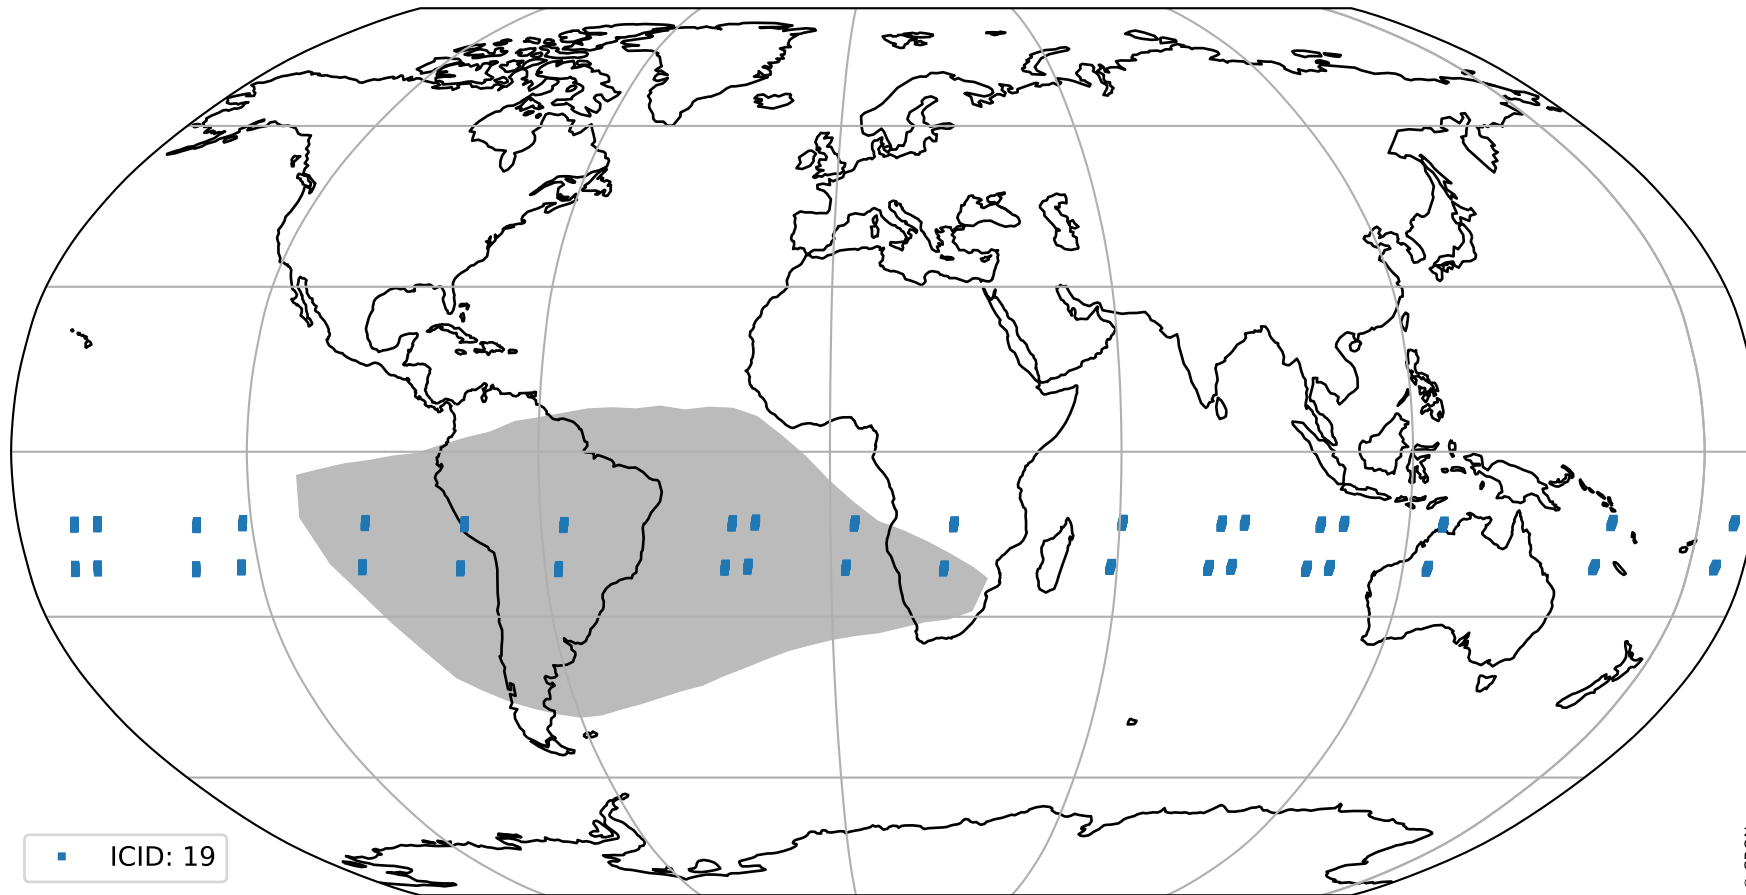

orbits : 19 in [19402, 19447]
coverage : 2021-07-12 / 2021-07-15
bad (quality < 0.8) : 3518
worst (quality < 0.1) : 349
created : 2023-08-22T08:23:53

pixel-quality map (noise average)

Tropomi SWIR pixel quality (official)

orbits : 19 in [19402, 19447]
coverage : 2021-07-12 / 2021-07-15
to good : 355
good to bad : 1640
to worst : 224
created : 2023-08-22T08:23:54

total quality compared with SWIR pixel-quality CKD

Tropomi SWIR pixel quality (official)

orbits : 19 in [19402, 19447]
coverage : 2021-07-12 / 2021-07-15
created : 2023-08-22T08:23:54

Histograms of pixel-quality

Tropomi SWIR pixel quality (official) ground-tracks of Sentinel-5P

orbits : 19 in [19402, 19447]
coverage : 2021-07-12 / 2021-07-15
created : 2023-08-22T08:23:54

Tropomi SWIR pixel quality (official)

orbits : [2827, 19447]
coverage : 2018-04-30 / 2021-07-15
created : 2023-08-22T08:23:54

trend of pixel quality & temperatures