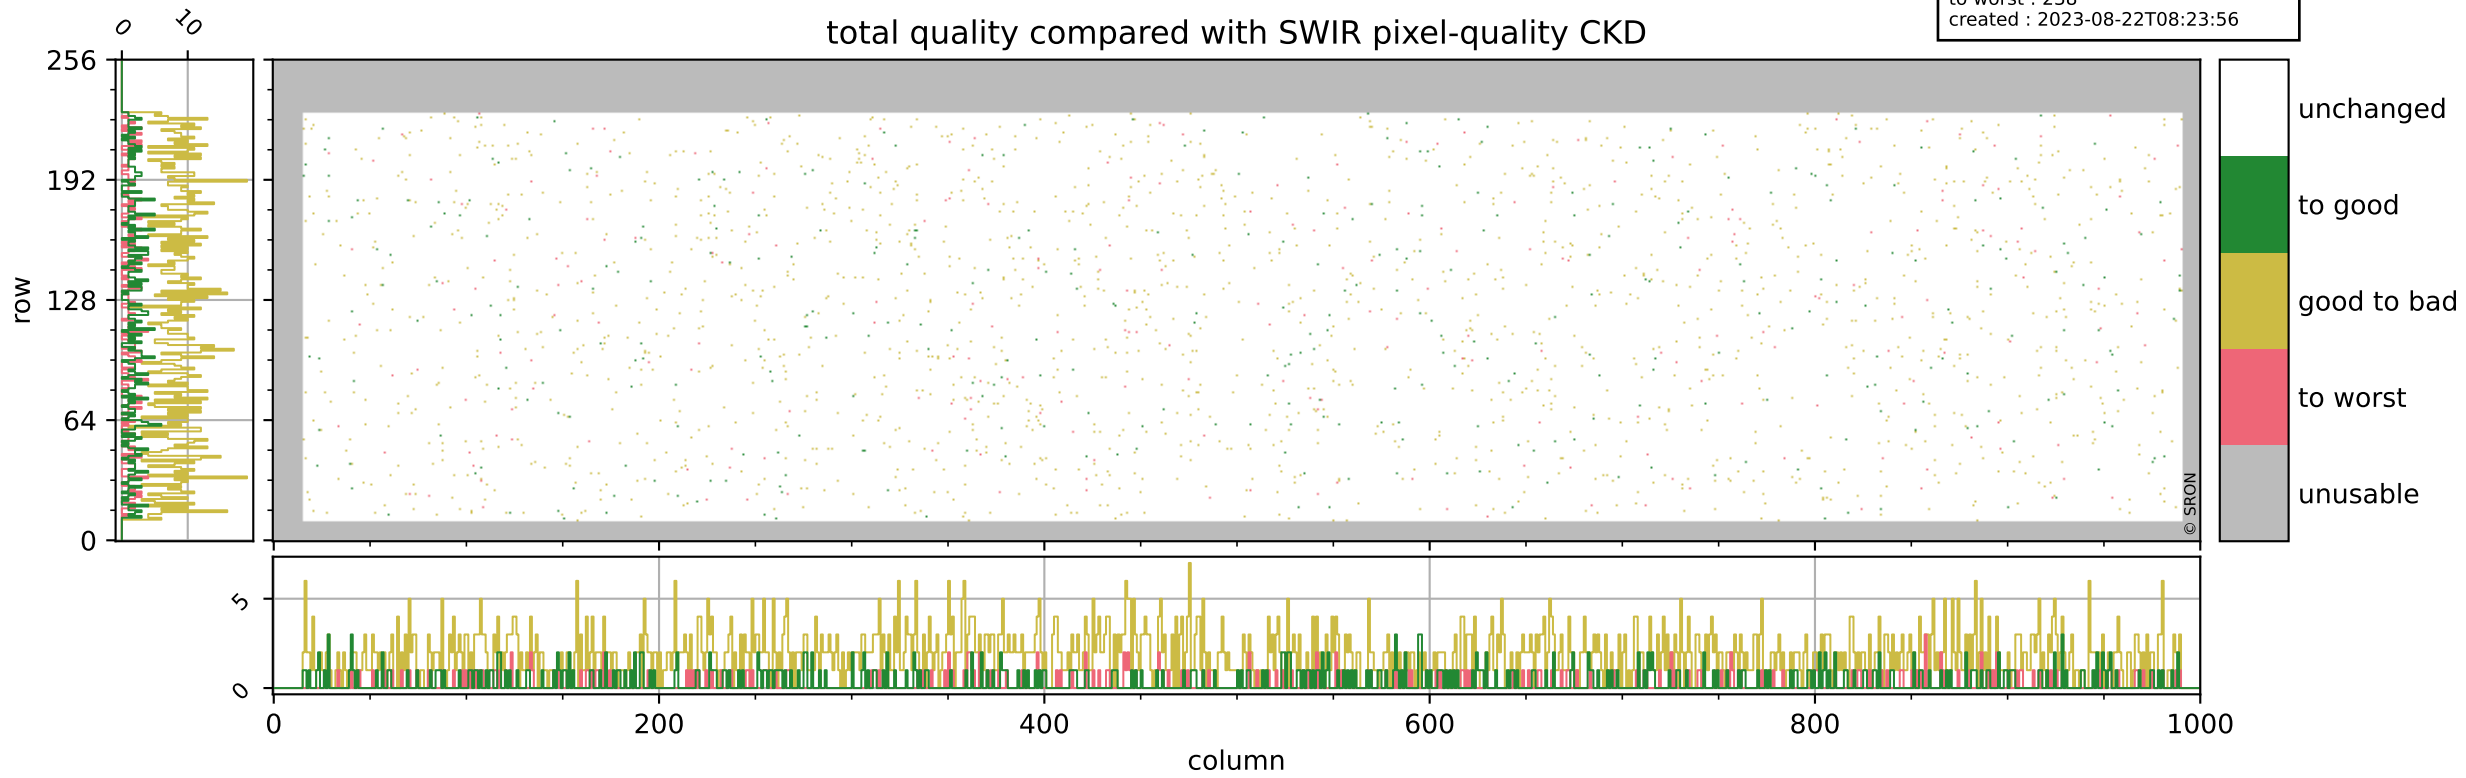

Tropomi SWIR pixel quality (official)

orbits : 19 in [19417, 19462]
coverage : 2021-07-13 / 2021-07-16
bad (quality < 0.8) : 3490
worst (quality < 0.1) : 364
created : 2023-08-22T08:23:56

pixel-quality map (noise average)

Tropomi SWIR pixel quality (official)

orbits : 19 in [19417, 19462]
coverage : 2021-07-13 / 2021-07-16
to good : 360
good to bad : 1599
to worst : 238
created : 2023-08-22T08:23:56

total quality compared with SWIR pixel-quality CKD

Tropomi SWIR pixel quality (official)

orbits : 19 in [19417, 19462]
coverage : 2021-07-13 / 2021-07-16
created : 2023-08-22T08:23:56

Histograms of pixel-quality

Tropomi SWIR pixel quality (official) ground-tracks of Sentinel-5P

orbits : 19 in [19417, 19462]
coverage : 2021-07-13 / 2021-07-16
created : 2023-08-22T08:23:57

Tropomi SWIR pixel quality (official)

orbits : [2827, 19462]
coverage : 2018-04-30 / 2021-07-16
created : 2023-08-22T08:23:57