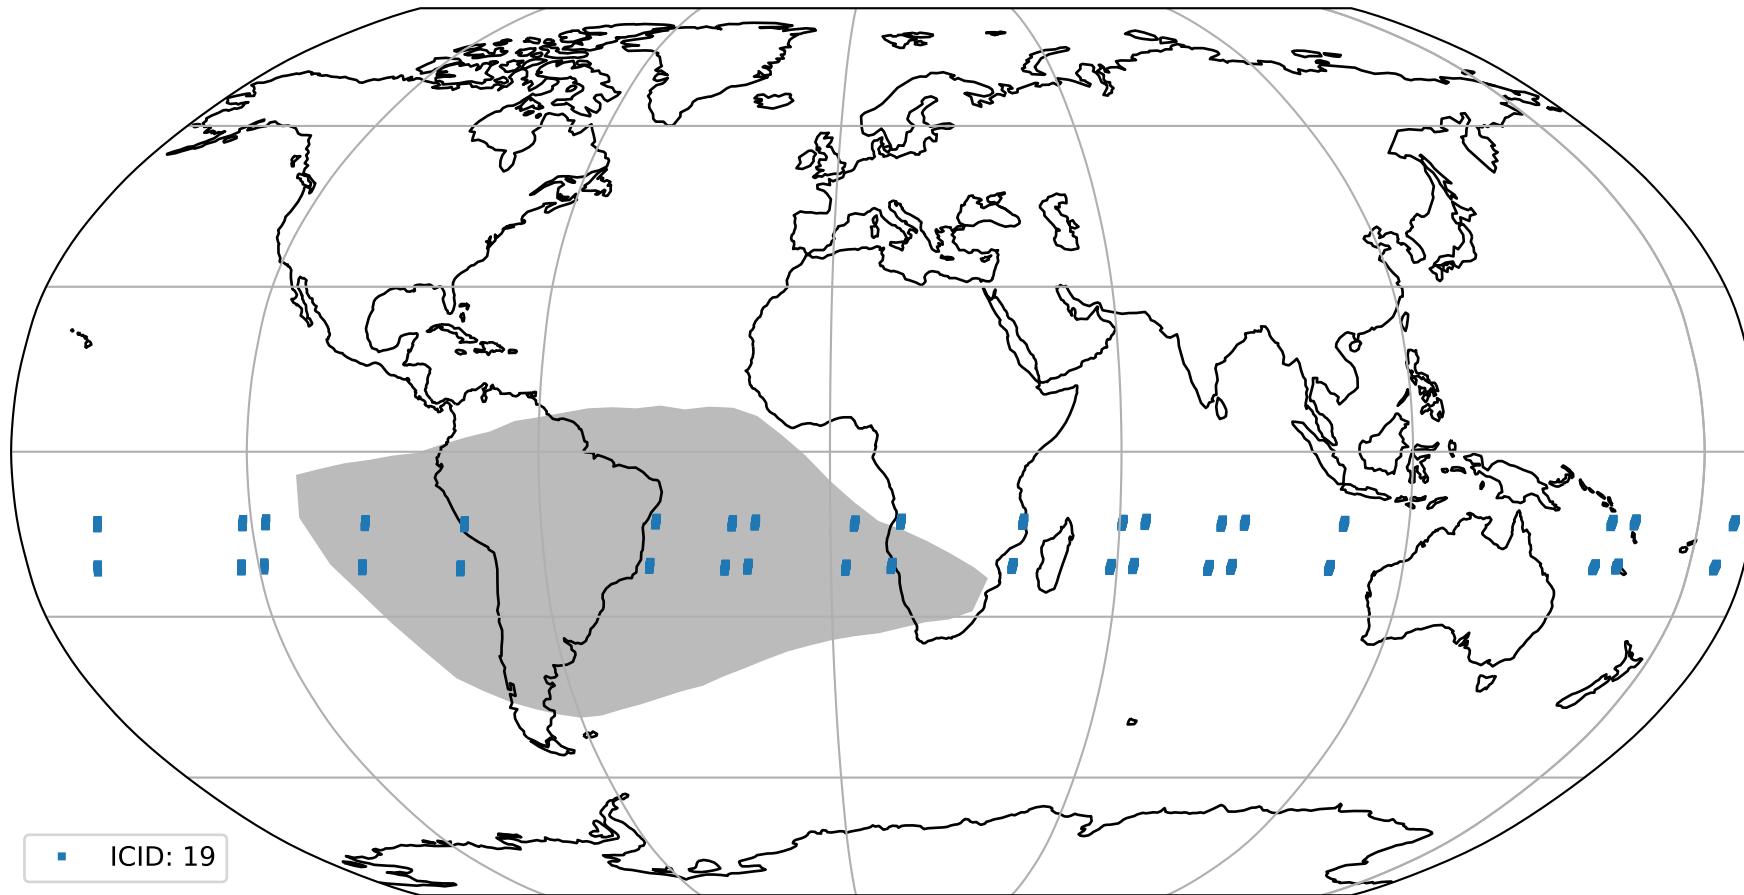

Tropomi SWIR pixel quality (official)

orbits : 19 in [19417, 19462]
coverage : 2021-07-13 / 2021-07-16
to good : 360
good to bad : 1599
to worst : 238
created : 2023-08-22T08:23:56

total quality compared with SWIR pixel-quality CKD

Tropomi SWIR pixel quality (official)

orbits : 19 in [19417, 19462]
coverage : 2021-07-13 / 2021-07-16
created : 2023-08-22T08:23:56

Histograms of pixel-quality

Tropomi SWIR pixel quality (official) ground-tracks of Sentinel-5P

orbits : 19 in [19417, 19462]
coverage : 2021-07-13 / 2021-07-16
created : 2023-08-22T08:23:57

Tropomi SWIR pixel quality (official)

orbits : [2827, 19462]
coverage : 2018-04-30 / 2021-07-16
created : 2023-08-22T08:23:57