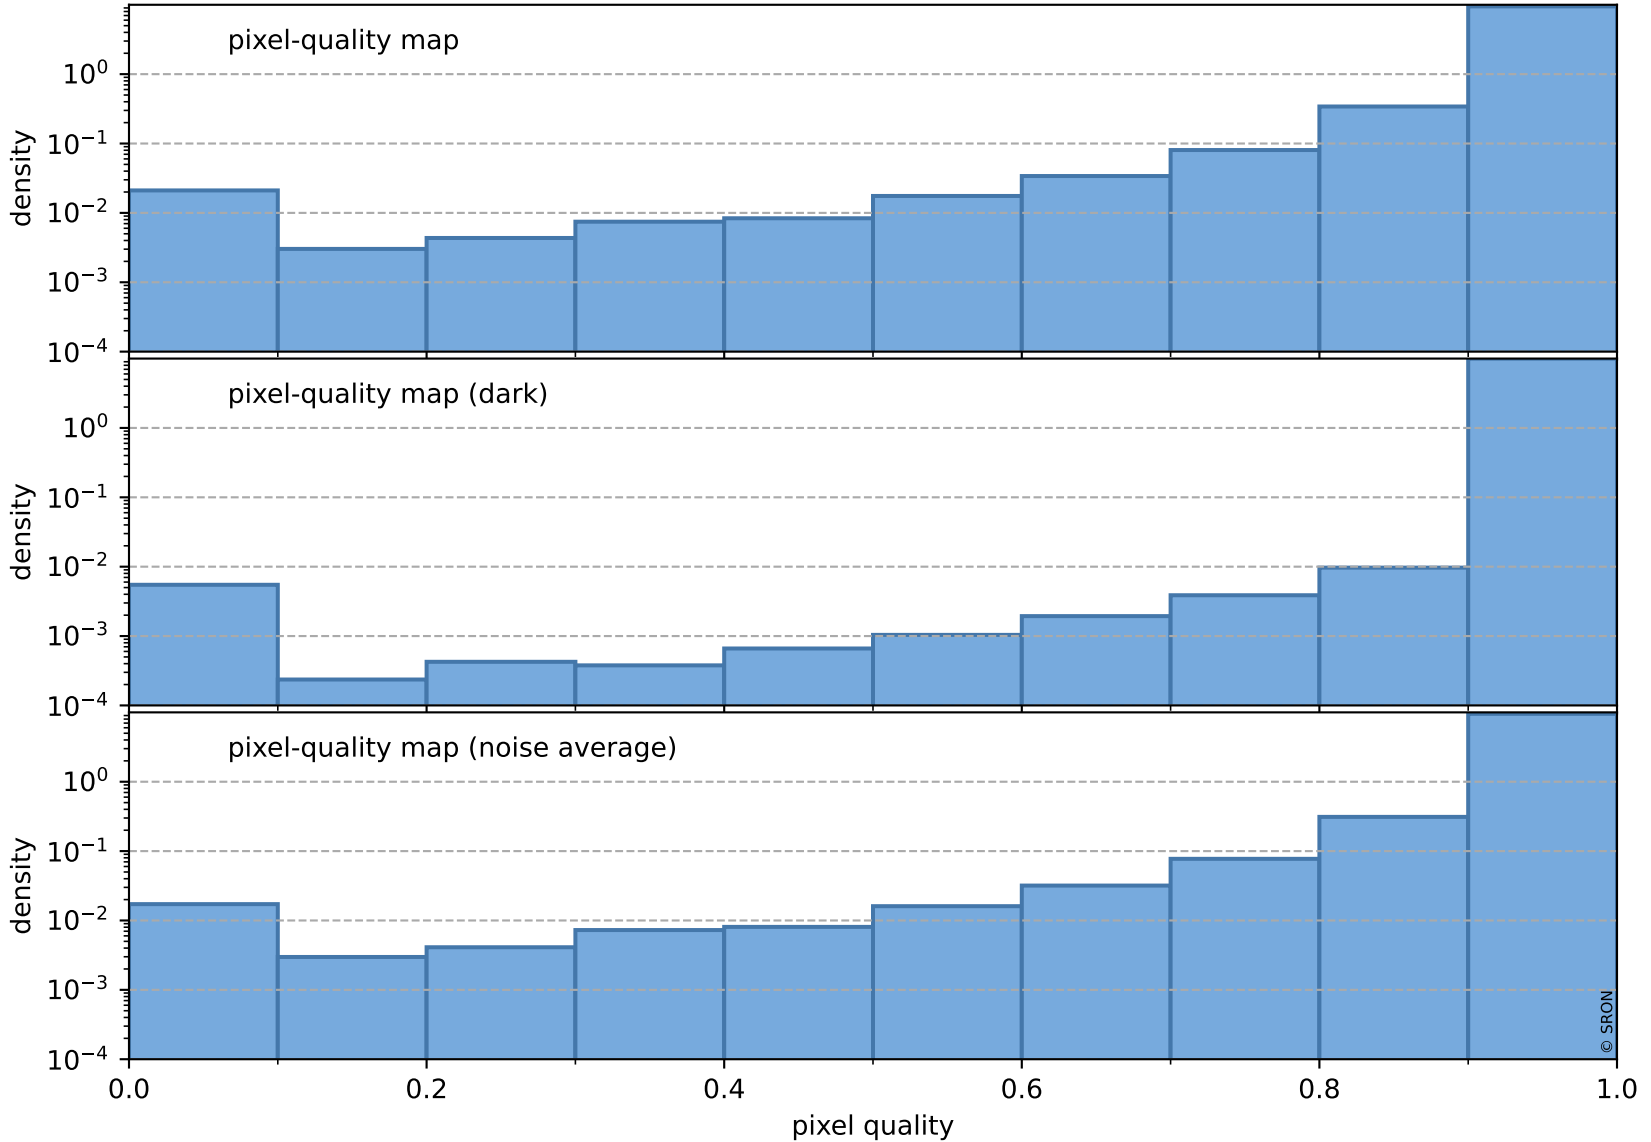

Tropomi SWIR pixel quality (official)

orbits : 19 in [19417, 19462]
coverage : 2021-07-13 / 2021-07-16
to good : 360
good to bad : 1599
to worst : 238
created : 2023-08-22T08:23:56

total quality compared with SWIR pixel-quality CKD

Tropomi SWIR pixel quality (official)

orbits : 19 in [19417, 19462]
coverage : 2021-07-13 / 2021-07-16
created : 2023-08-22T08:23:56

Histograms of pixel-quality

Tropomi SWIR pixel quality (official) ground-tracks of Sentinel-5P

orbits : 19 in [19417, 19462]
coverage : 2021-07-13 / 2021-07-16
created : 2023-08-22T08:23:57

Tropomi SWIR pixel quality (official)

orbits : [2827, 19462]
coverage : 2018-04-30 / 2021-07-16
created : 2023-08-22T08:23:57