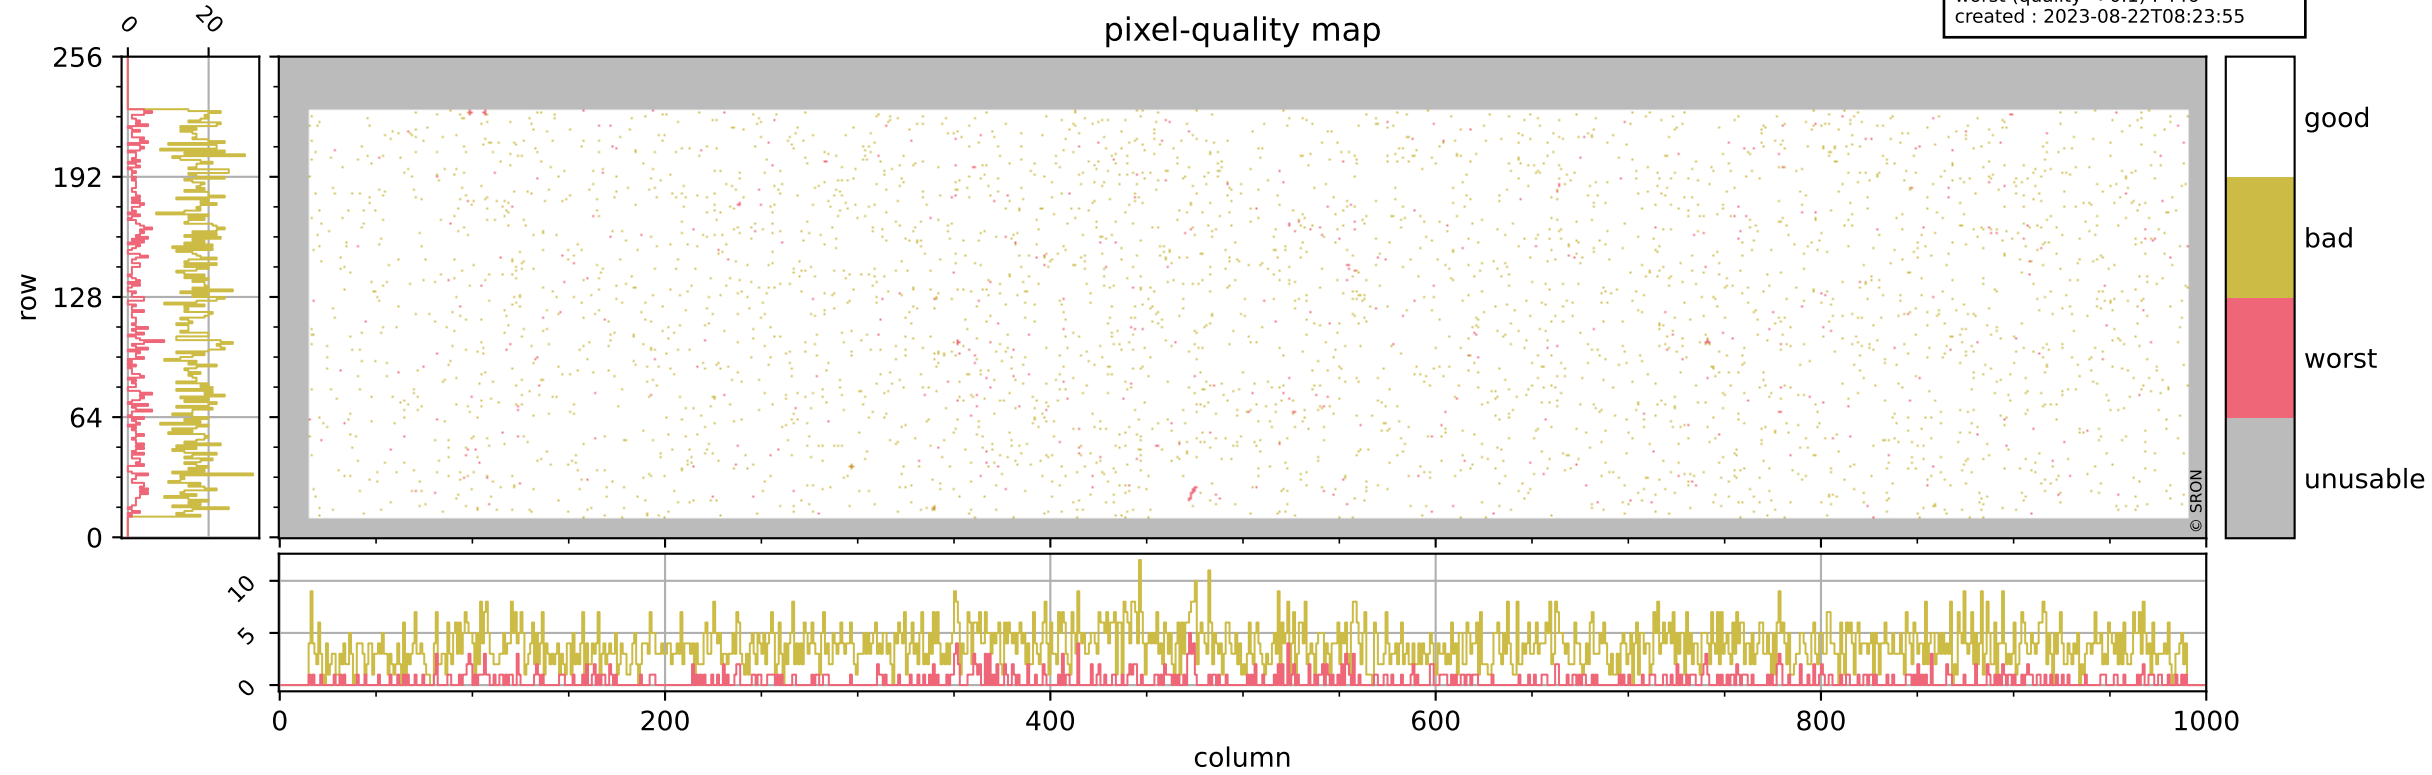

Tropomi SWIR pixel quality (official)

orbits : 19 in [19417, 19462]
coverage : 2021-07-13 / 2021-07-16
bad (quality < 0.8) : 3731
worst (quality < 0.1) : 446
created : 2023-08-22T08:23:55

pixel-quality map

Tropomi SWIR pixel quality (official)

orbits : 19 in [19417, 19462]
coverage : 2021-07-13 / 2021-07-16
bad (quality < 0.8) : 297
worst (quality < 0.1) : 116
created : 2023-08-22T08:23:56

pixel-quality map (dark)

Tropomi SWIR pixel quality (official)

orbits : 19 in [19417, 19462]
coverage : 2021-07-13 / 2021-07-16
bad (quality < 0.8) : 3490
worst (quality < 0.1) : 364
created : 2023-08-22T08:23:56

pixel-quality map (noise average)

Tropomi SWIR pixel quality (official)

orbits : 19 in [19417, 19462]
coverage : 2021-07-13 / 2021-07-16
to good : 360
good to bad : 1599
to worst : 238
created : 2023-08-22T08:23:56

total quality compared with SWIR pixel-quality CKD