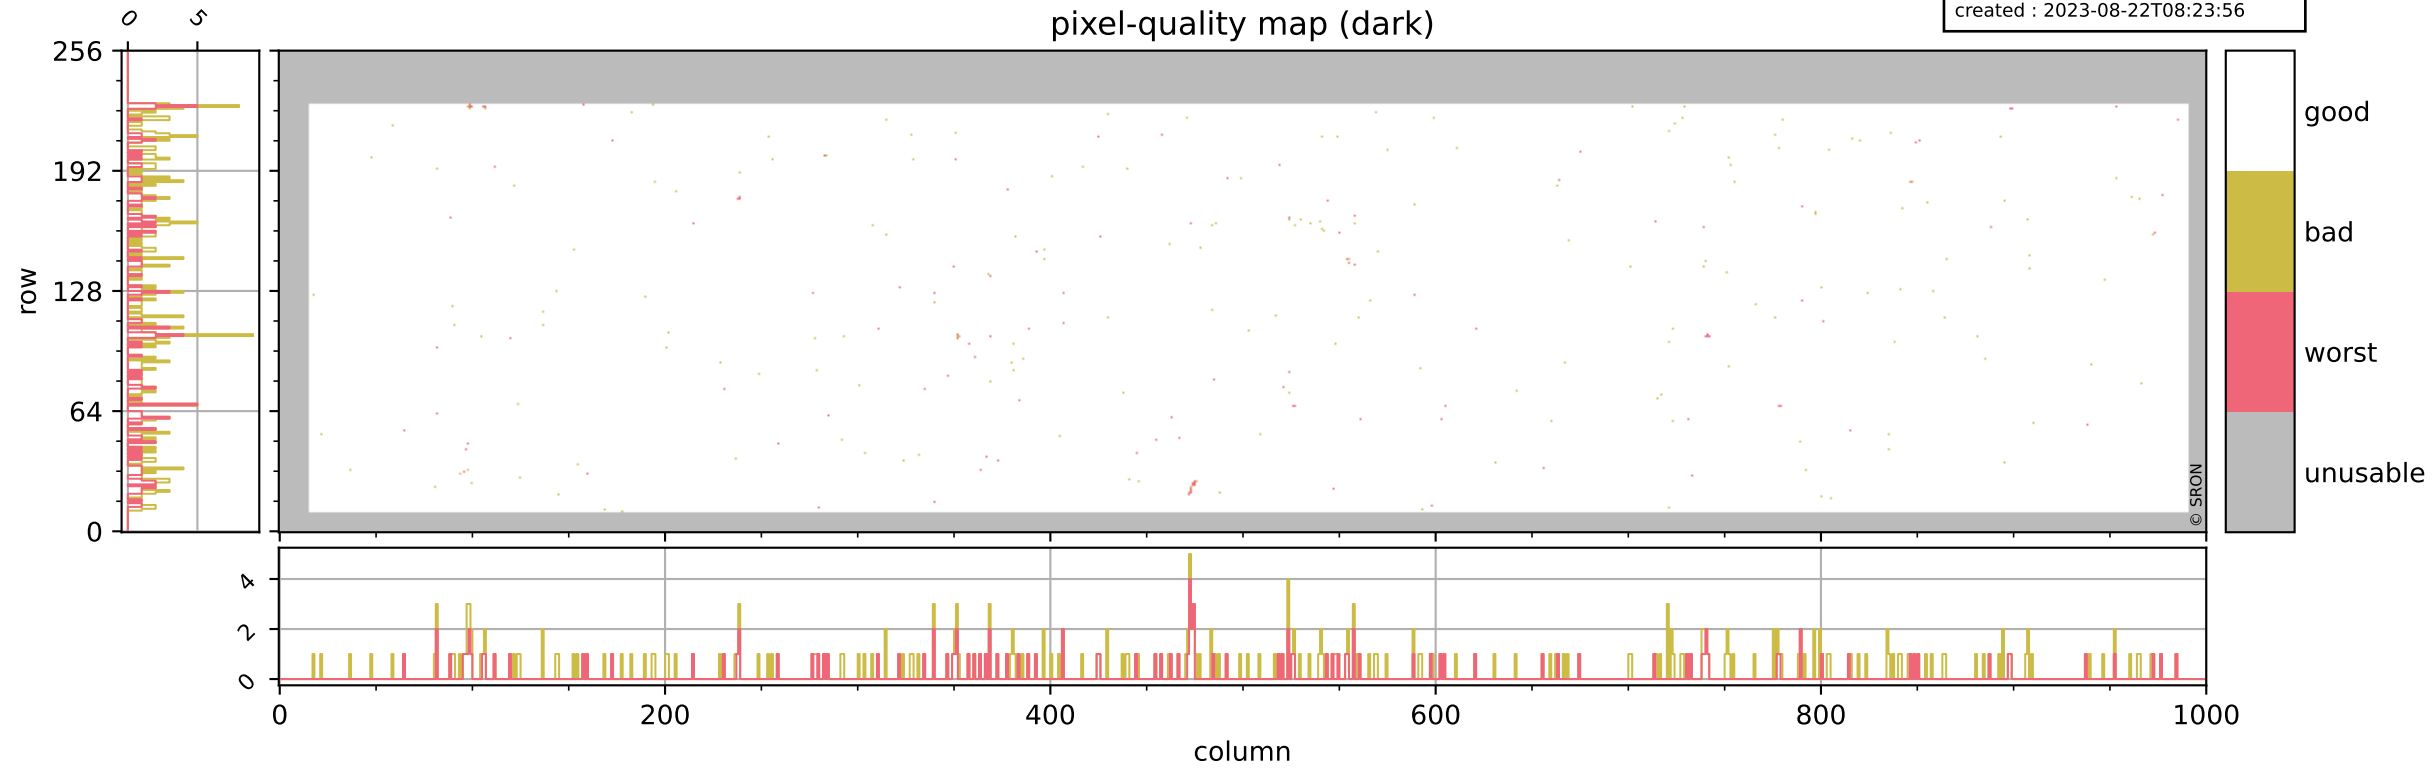

Tropomi SWIR pixel quality (official)

orbits : 19 in [19417, 19462]
coverage : 2021-07-13 / 2021-07-16
bad (quality < 0.8) : 3731
worst (quality < 0.1) : 446
created : 2023-08-22T08:23:55

pixel-quality map

Tropomi SWIR pixel quality (official)

orbits : 19 in [19417, 19462]
coverage : 2021-07-13 / 2021-07-16
bad (quality < 0.8) : 297
worst (quality < 0.1) : 116
created : 2023-08-22T08:23:56

pixel-quality map (dark)

Tropomi SWIR pixel quality (official)

orbits : 19 in [19417, 19462]
coverage : 2021-07-13 / 2021-07-16
bad (quality < 0.8) : 3490
worst (quality < 0.1) : 364
created : 2023-08-22T08:23:56

pixel-quality map (noise average)

Tropomi SWIR pixel quality (official)

orbits : 19 in [19417, 19462]
coverage : 2021-07-13 / 2021-07-16
to good : 360
good to bad : 1599
to worst : 238
created : 2023-08-22T08:23:56

total quality compared with SWIR pixel-quality CKD