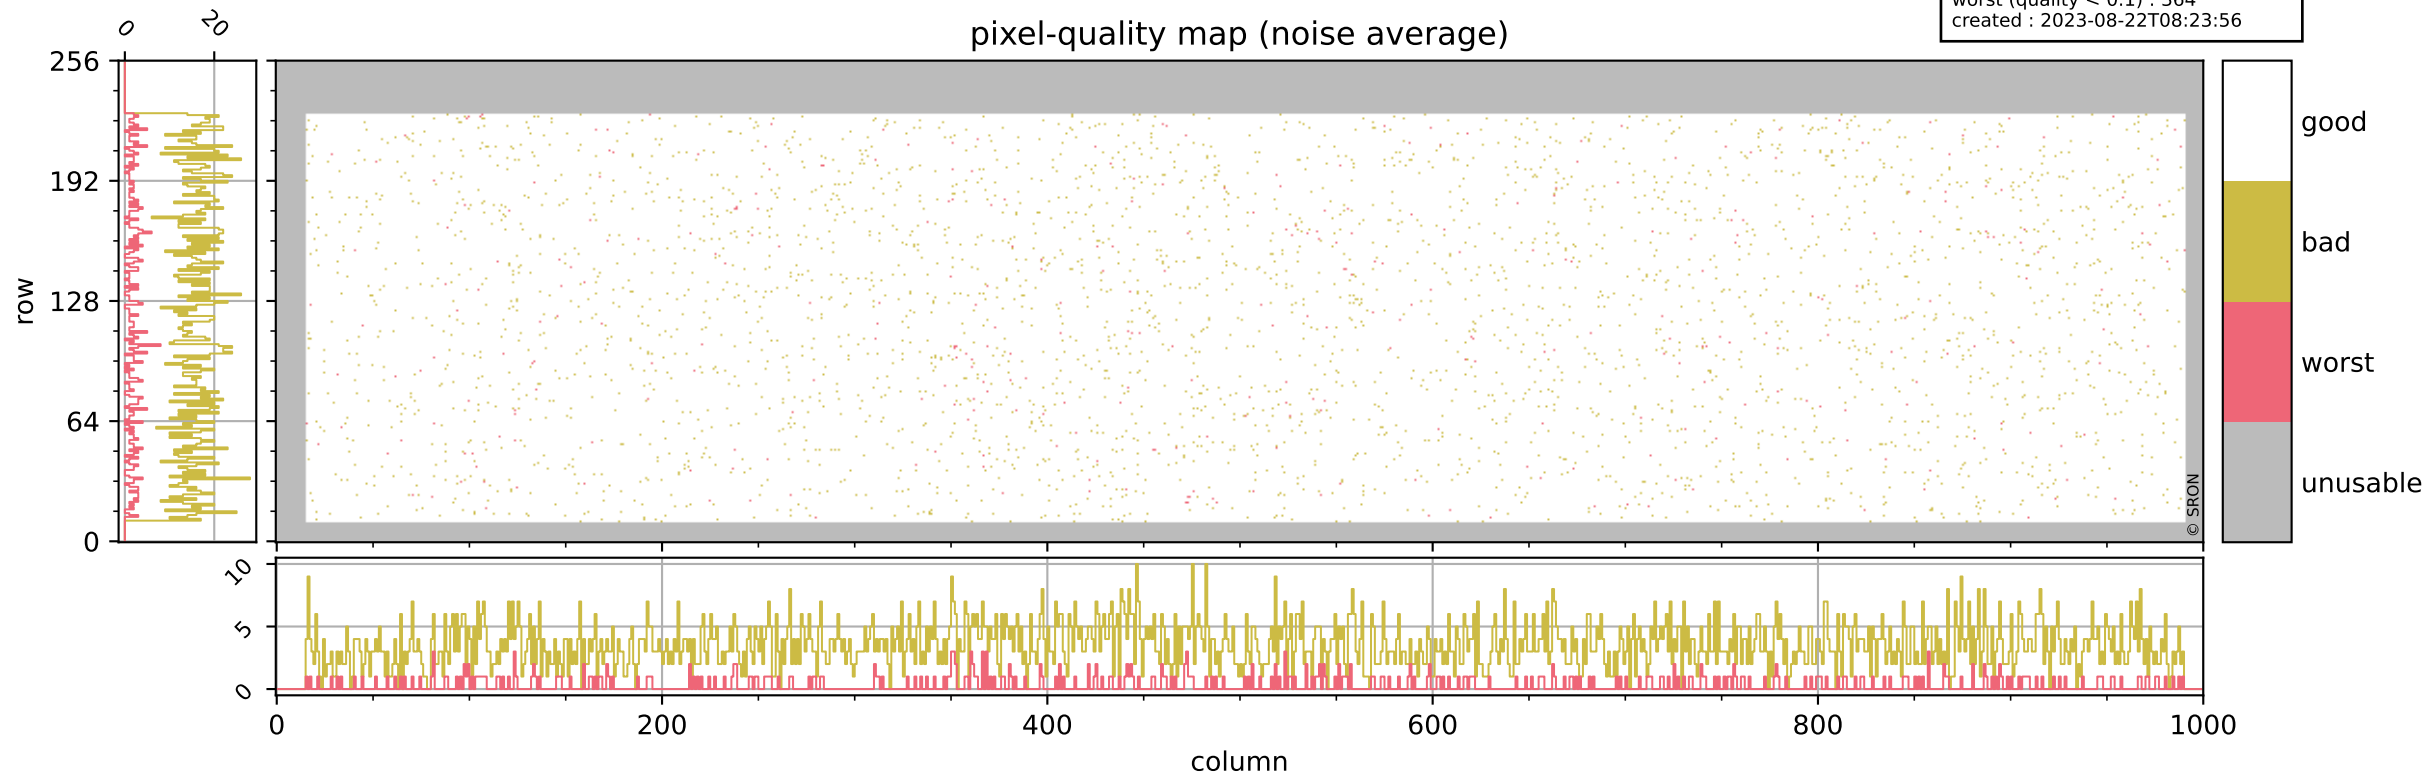

Tropomi SWIR pixel quality (official)

orbits : 19 in [19417, 19462]
coverage : 2021-07-13 / 2021-07-16
bad (quality < 0.8) : 297
worst (quality < 0.1) : 116
created : 2023-08-22T08:23:56

pixel-quality map (dark)

Tropomi SWIR pixel quality (official)

orbits : 19 in [19417, 19462]
coverage : 2021-07-13 / 2021-07-16
bad (quality < 0.8) : 3490
worst (quality < 0.1) : 364
created : 2023-08-22T08:23:56

pixel-quality map (noise average)

Tropomi SWIR pixel quality (official)

orbits : 19 in [19417, 19462]
coverage : 2021-07-13 / 2021-07-16
to good : 360
good to bad : 1599
to worst : 238
created : 2023-08-22T08:23:56

total quality compared with SWIR pixel-quality CKD

Tropomi SWIR pixel quality (official)

orbits : 19 in [19417, 19462]
coverage : 2021-07-13 / 2021-07-16
created : 2023-08-22T08:23:56

Histograms of pixel-quality

Tropomi SWIR pixel quality (official) ground-tracks of Sentinel-5P