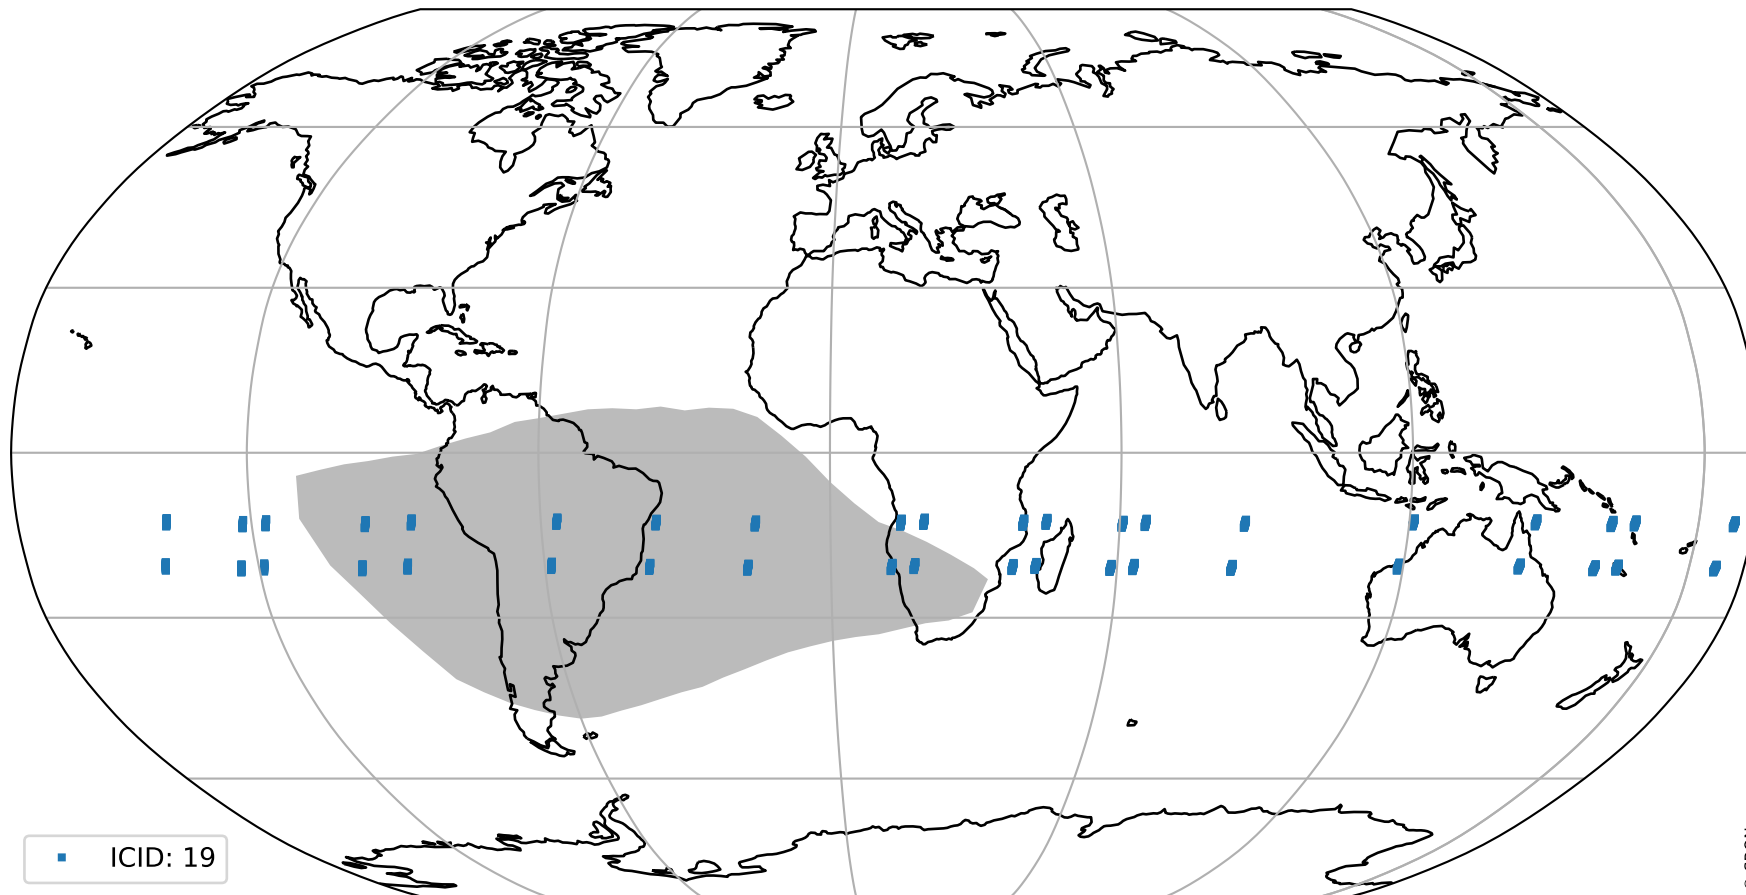

Tropomi SWIR pixel quality (official)

orbits : 20 in [19432, 19477]
coverage : 2021-07-14 / 2021-07-17
to good : 355
good to bad : 1644
to worst : 254
created : 2023-08-22T08:23:58

total quality compared with SWIR pixel-quality CKD

Tropomi SWIR pixel quality (official)

orbits : 20 in [19432, 19477]
coverage : 2021-07-14 / 2021-07-17
created : 2023-08-22T08:23:59

Histograms of pixel-quality

Tropomi SWIR pixel quality (official) ground-tracks of Sentinel-5P

orbits : 20 in [19432, 19477]
coverage : 2021-07-14 / 2021-07-17
created : 2023-08-22T08:23:59

Tropomi SWIR pixel quality (official)

orbits : [2827, 19477]
coverage : 2018-04-30 / 2021-07-17
created : 2023-08-22T08:23:59