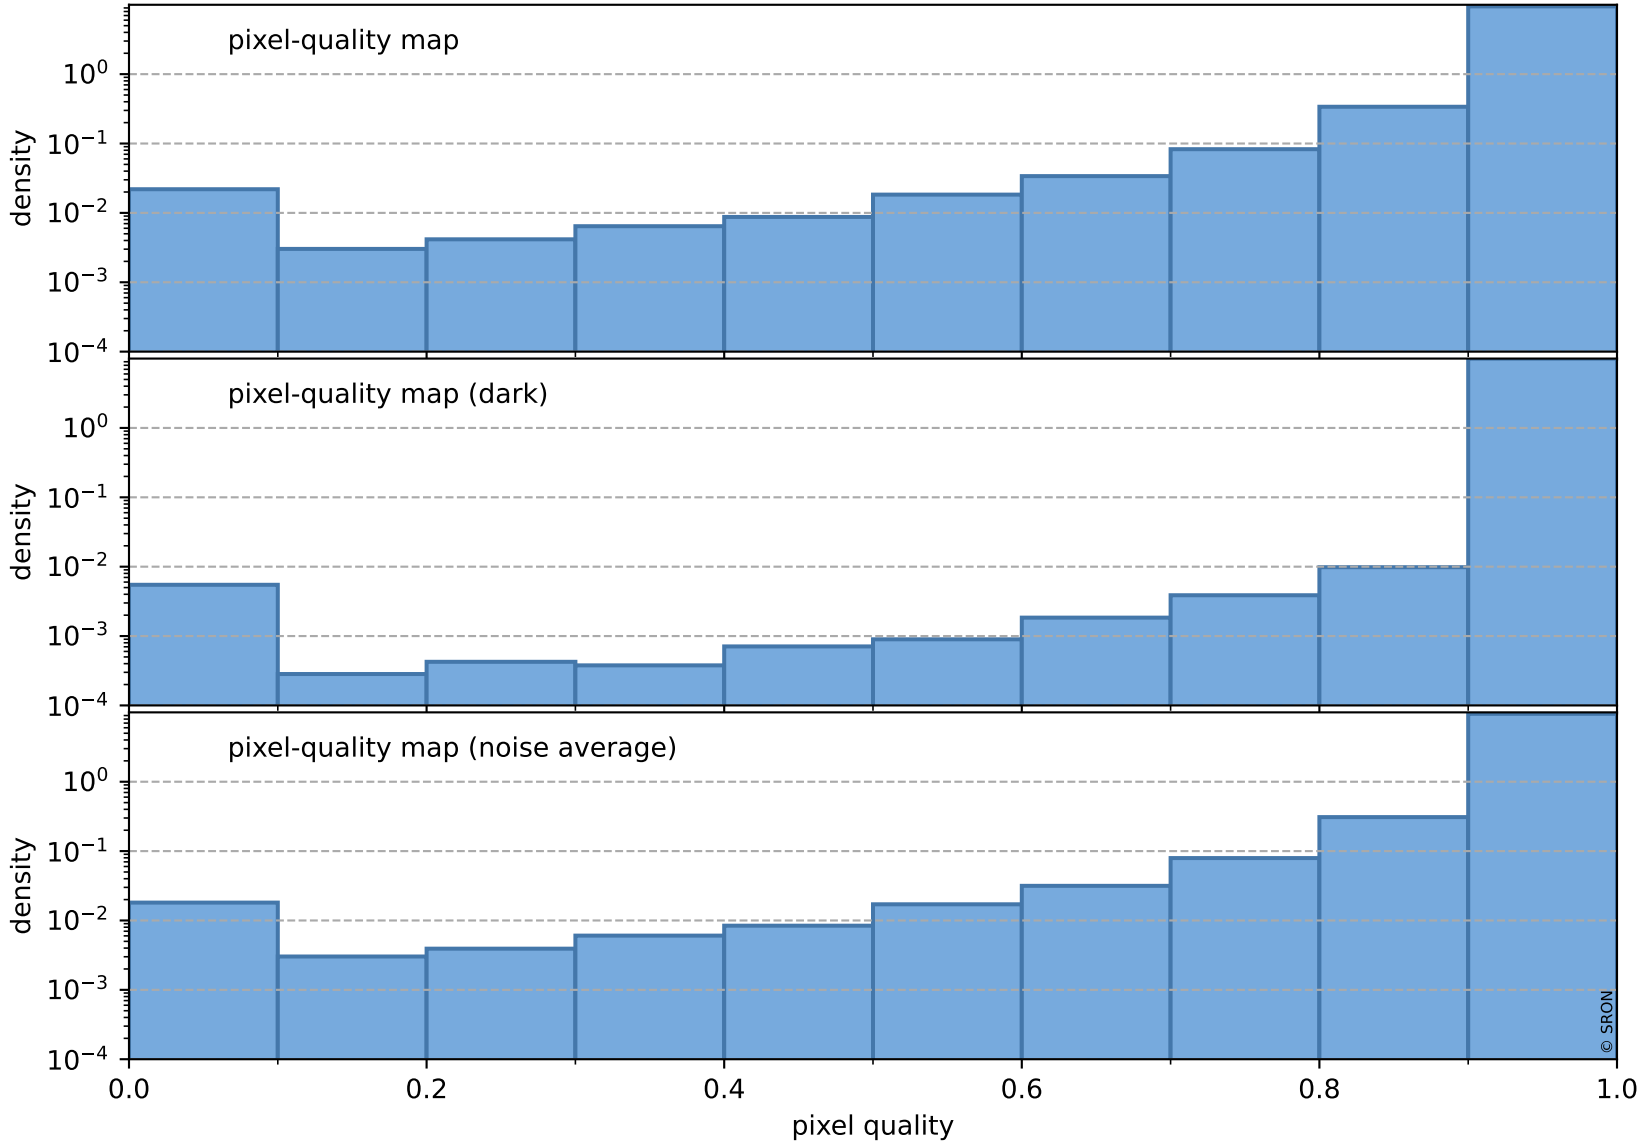

Tropomi SWIR pixel quality (official)

orbits : 20 in [19432, 19477]
coverage : 2021-07-14 / 2021-07-17
to good : 355
good to bad : 1644
to worst : 254
created : 2023-08-22T08:23:58

total quality compared with SWIR pixel-quality CKD

Tropomi SWIR pixel quality (official)

orbits : 20 in [19432, 19477]
coverage : 2021-07-14 / 2021-07-17
created : 2023-08-22T08:23:59

Histograms of pixel-quality

Tropomi SWIR pixel quality (official) ground-tracks of Sentinel-5P

orbits : 20 in [19432, 19477]
coverage : 2021-07-14 / 2021-07-17
created : 2023-08-22T08:23:59

Tropomi SWIR pixel quality (official)

orbits : [2827, 19477]
coverage : 2018-04-30 / 2021-07-17
created : 2023-08-22T08:23:59