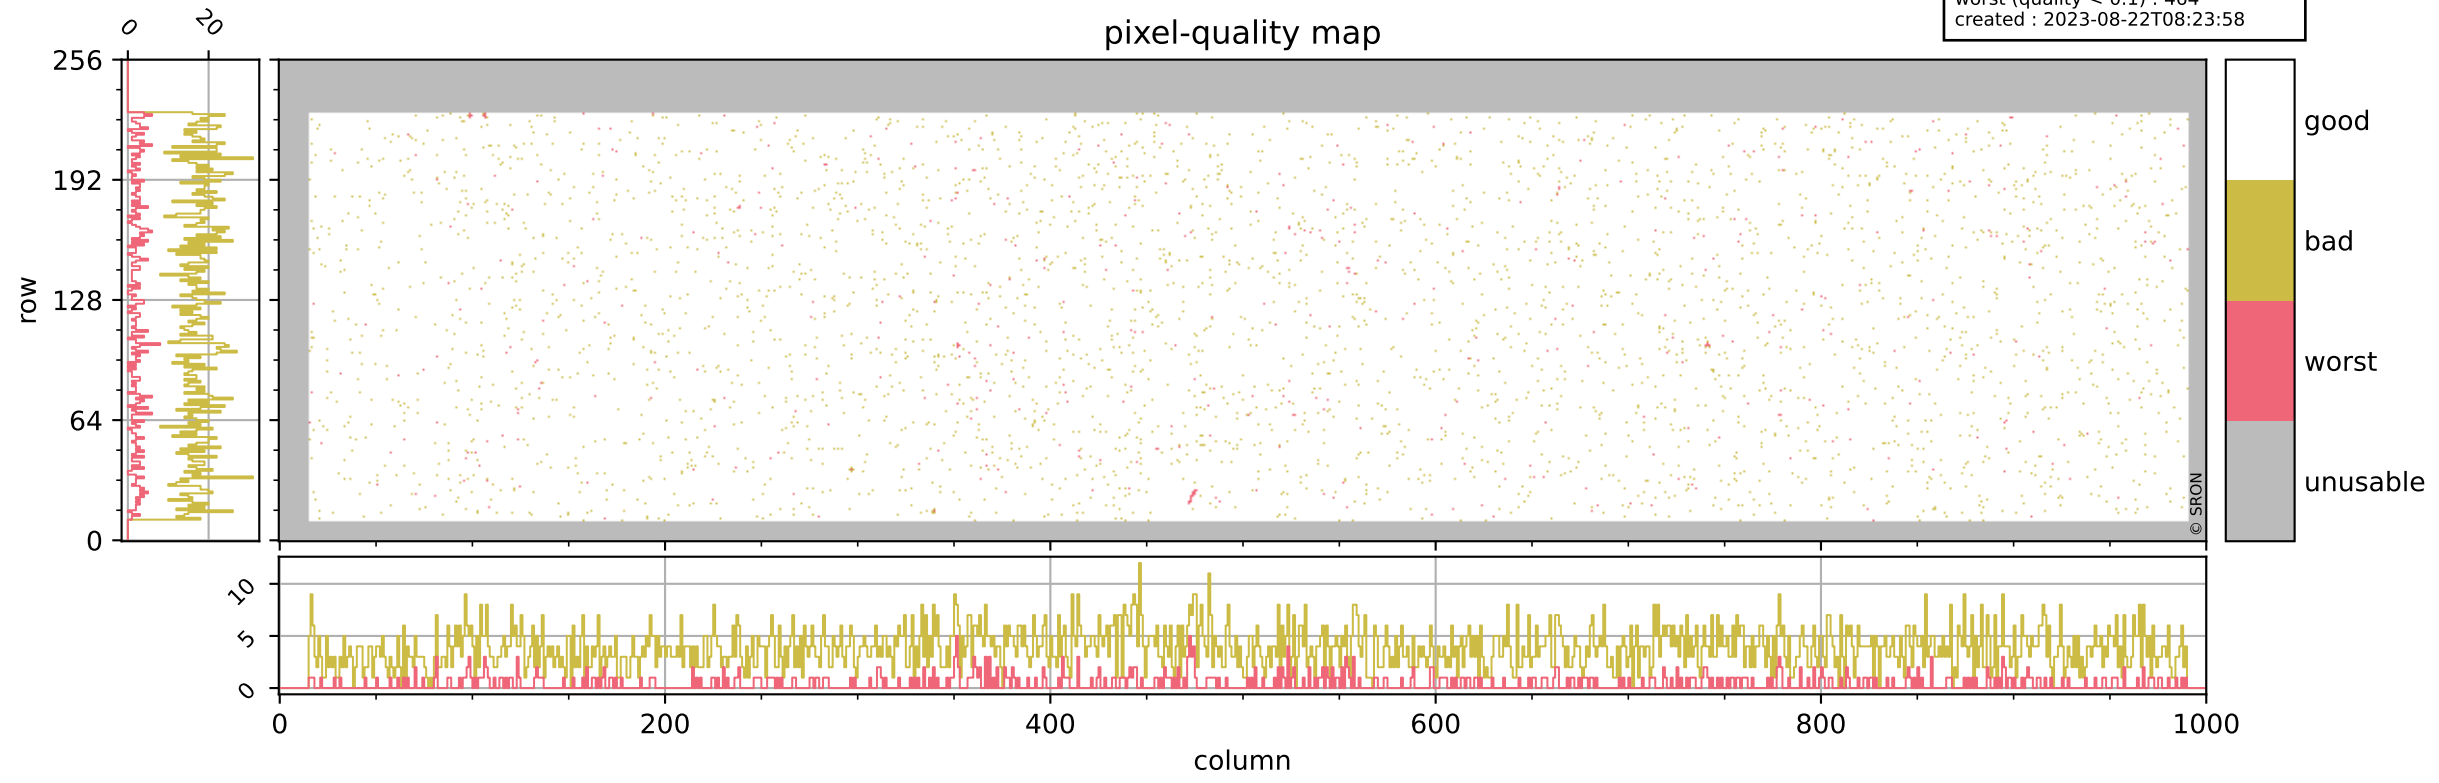

Tropomi SWIR pixel quality (official)

orbits : 20 in [19432, 19477]
coverage : 2021-07-14 / 2021-07-17
bad (quality < 0.8) : 3795
worst (quality < 0.1) : 464
created : 2023-08-22T08:23:58

pixel-quality map

Tropomi SWIR pixel quality (official)

orbits : 20 in [19432, 19477]
coverage : 2021-07-14 / 2021-07-17
bad (quality < 0.8) : 294
worst (quality < 0.1) : 116
created : 2023-08-22T08:23:58

pixel-quality map (dark)

Tropomi SWIR pixel quality (official)

orbits : 20 in [19432, 19477]
coverage : 2021-07-14 / 2021-07-17
bad (quality < 0.8) : 3545
worst (quality < 0.1) : 383
created : 2023-08-22T08:23:58

pixel-quality map (noise average)

Tropomi SWIR pixel quality (official)

orbits : 20 in [19432, 19477]
coverage : 2021-07-14 / 2021-07-17
created : 2023-08-22T08:23:59

Histograms of pixel-quality

Tropomi SWIR pixel quality (official) ground-tracks of Sentinel-5P