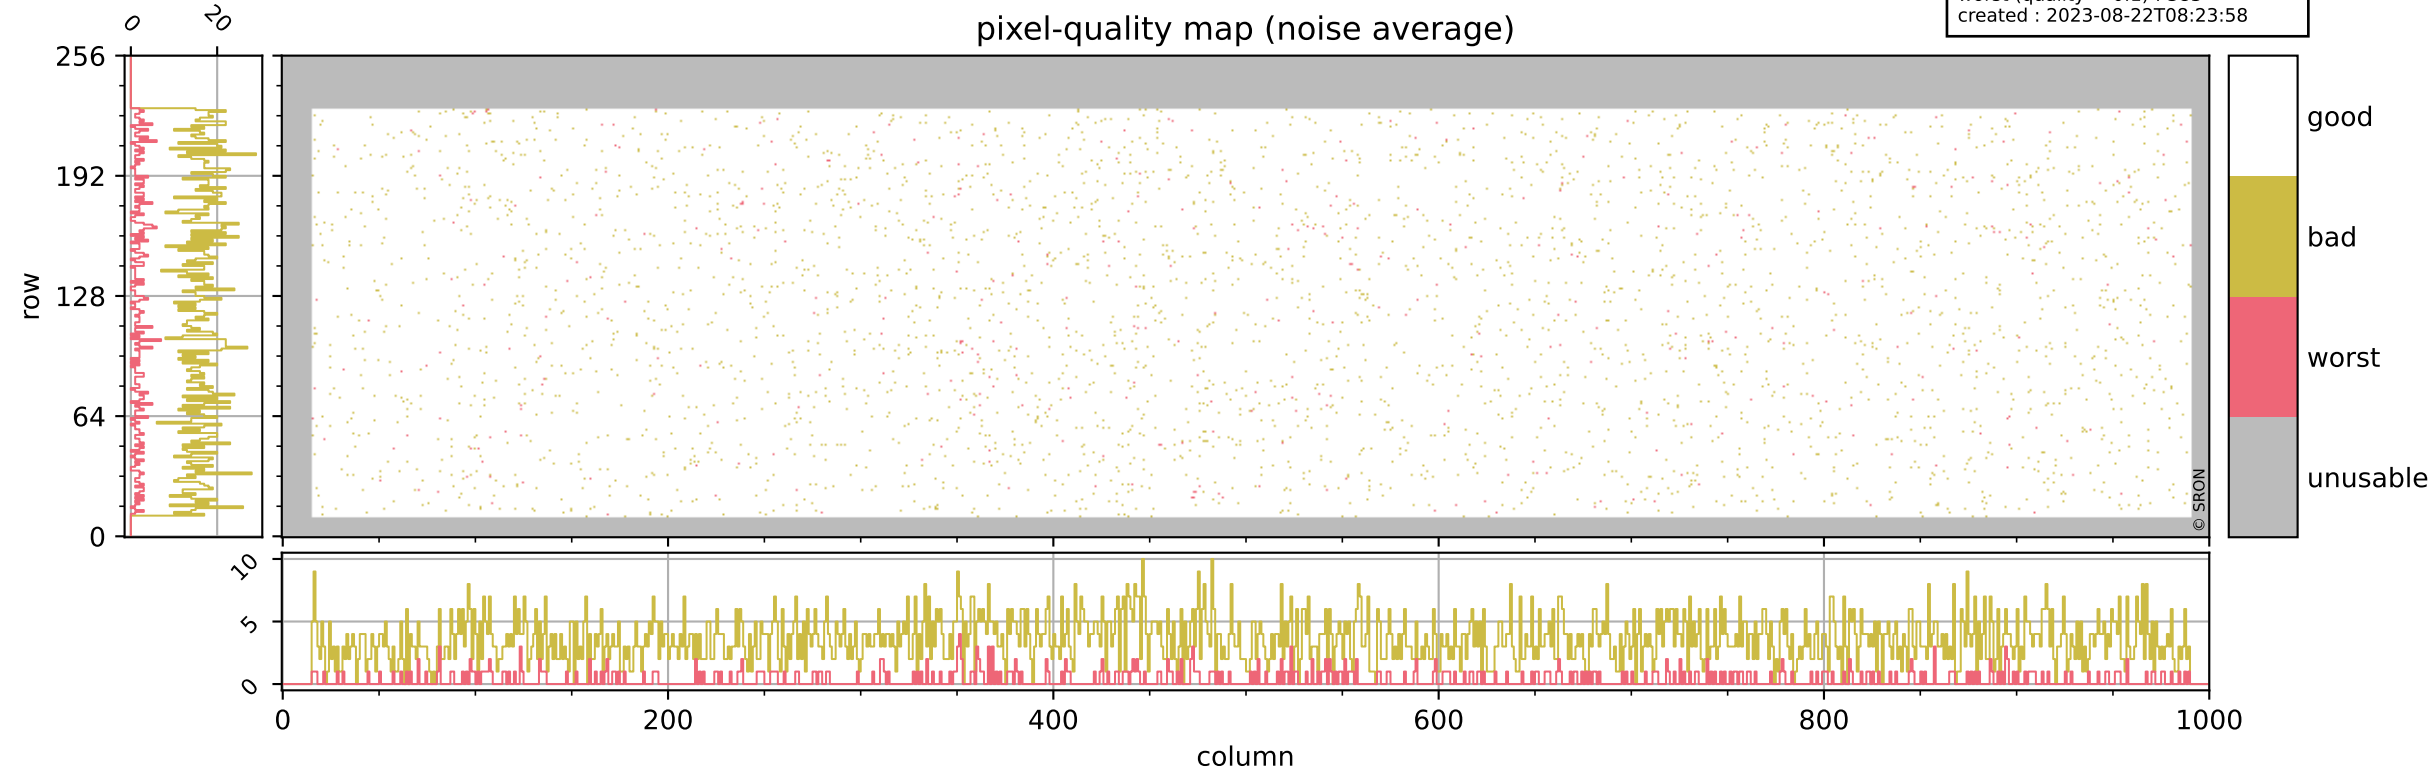

Tropomi SWIR pixel quality (official)

orbits : 20 in [19432, 19477]
coverage : 2021-07-14 / 2021-07-17
bad (quality < 0.8) : 294
worst (quality < 0.1) : 116
created : 2023-08-22T08:23:58

pixel-quality map (dark)

Tropomi SWIR pixel quality (official)

orbits : 20 in [19432, 19477]
coverage : 2021-07-14 / 2021-07-17
bad (quality < 0.8) : 3545
worst (quality < 0.1) : 383
created : 2023-08-22T08:23:58

pixel-quality map (noise average)

Tropomi SWIR pixel quality (official)

orbits : 20 in [19432, 19477]
coverage : 2021-07-14 / 2021-07-17
to good : 355
good to bad : 1644
to worst : 254
created : 2023-08-22T08:23:58

total quality compared with SWIR pixel-quality CKD

Tropomi SWIR pixel quality (official)

orbits : 20 in [19432, 19477]
coverage : 2021-07-14 / 2021-07-17
created : 2023-08-22T08:23:59

Histograms of pixel-quality

Tropomi SWIR pixel quality (official) ground-tracks of Sentinel-5P