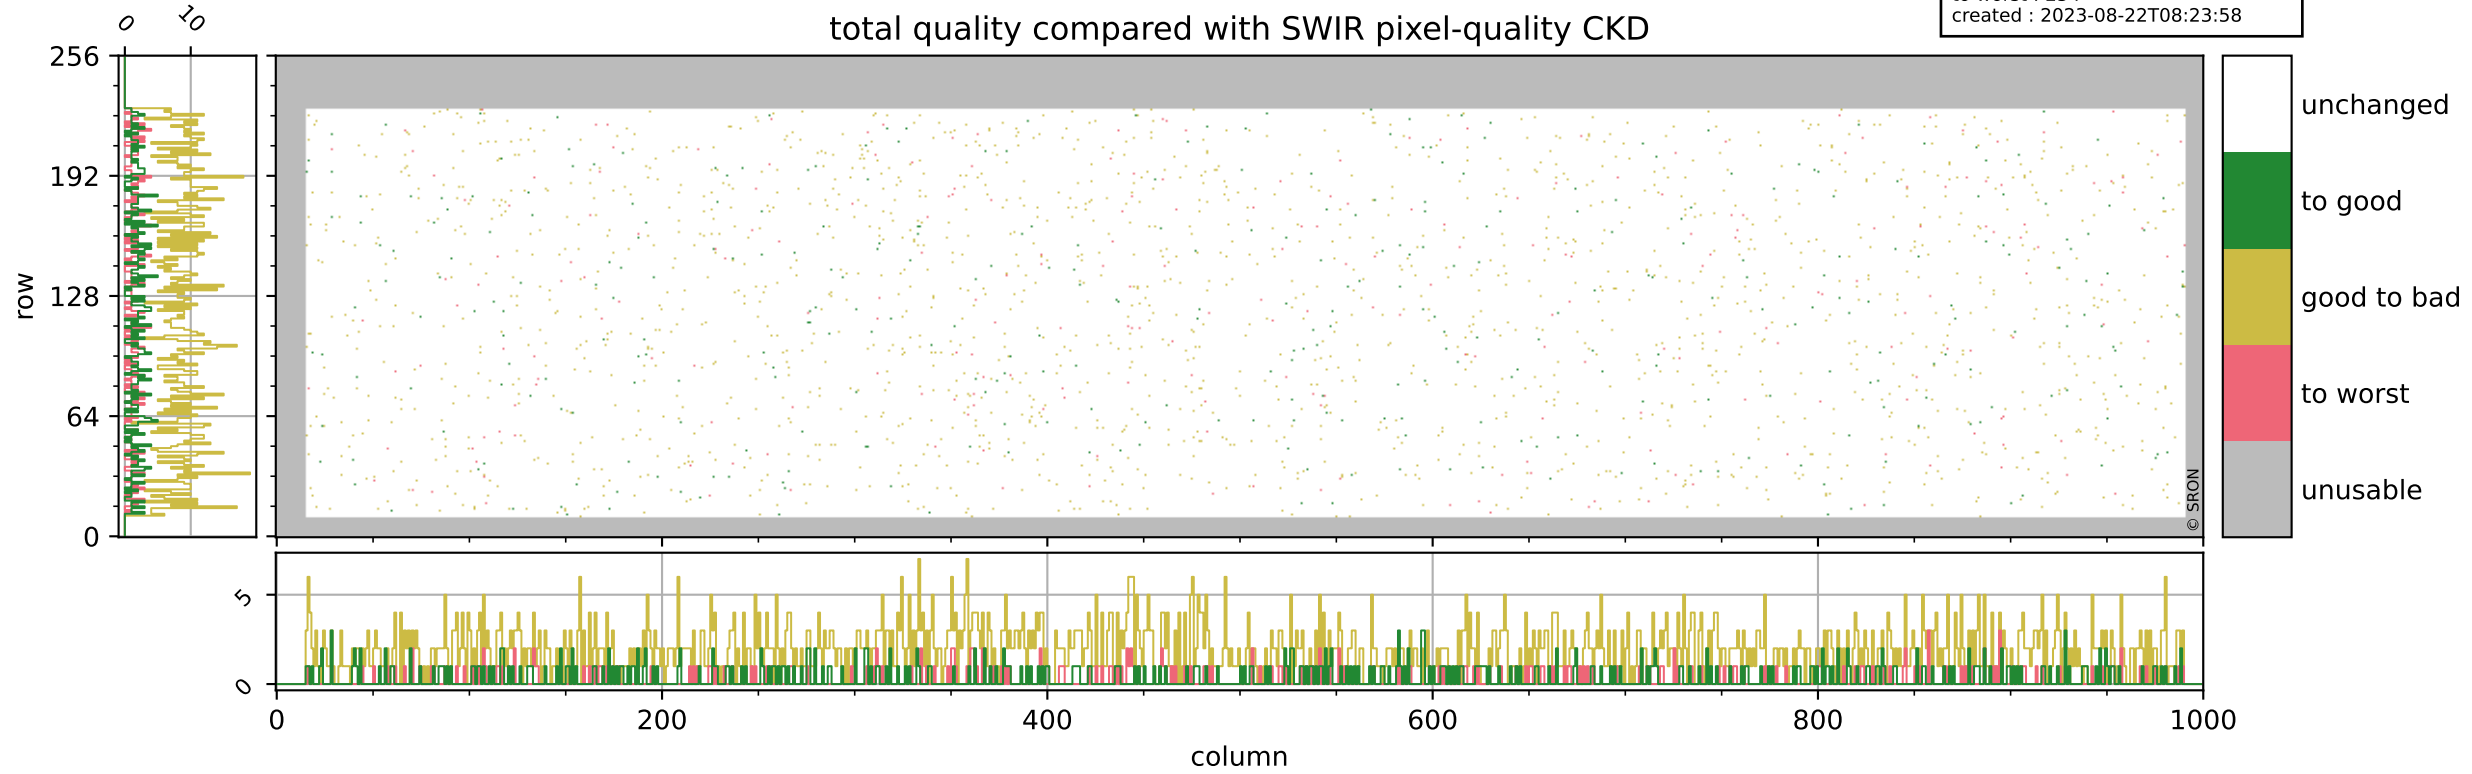

Tropomi SWIR pixel quality (official)

orbits : 20 in [19432, 19477]
coverage : 2021-07-14 / 2021-07-17
bad (quality < 0.8) : 294
worst (quality < 0.1) : 116
created : 2023-08-22T08:23:58

pixel-quality map (dark)

Tropomi SWIR pixel quality (official)

orbits : 20 in [19432, 19477]
coverage : 2021-07-14 / 2021-07-17
bad (quality < 0.8) : 3545
worst (quality < 0.1) : 383
created : 2023-08-22T08:23:58

pixel-quality map (noise average)

Tropomi SWIR pixel quality (official)

orbits : 20 in [19432, 19477]
coverage : 2021-07-14 / 2021-07-17
to good : 355
good to bad : 1644
to worst : 254
created : 2023-08-22T08:23:58

total quality compared with SWIR pixel-quality CKD

Tropomi SWIR pixel quality (official)

orbits : 20 in [19432, 19477]
coverage : 2021-07-14 / 2021-07-17
created : 2023-08-22T08:23:59

Histograms of pixel-quality

Tropomi SWIR pixel quality (official) ground-tracks of Sentinel-5P