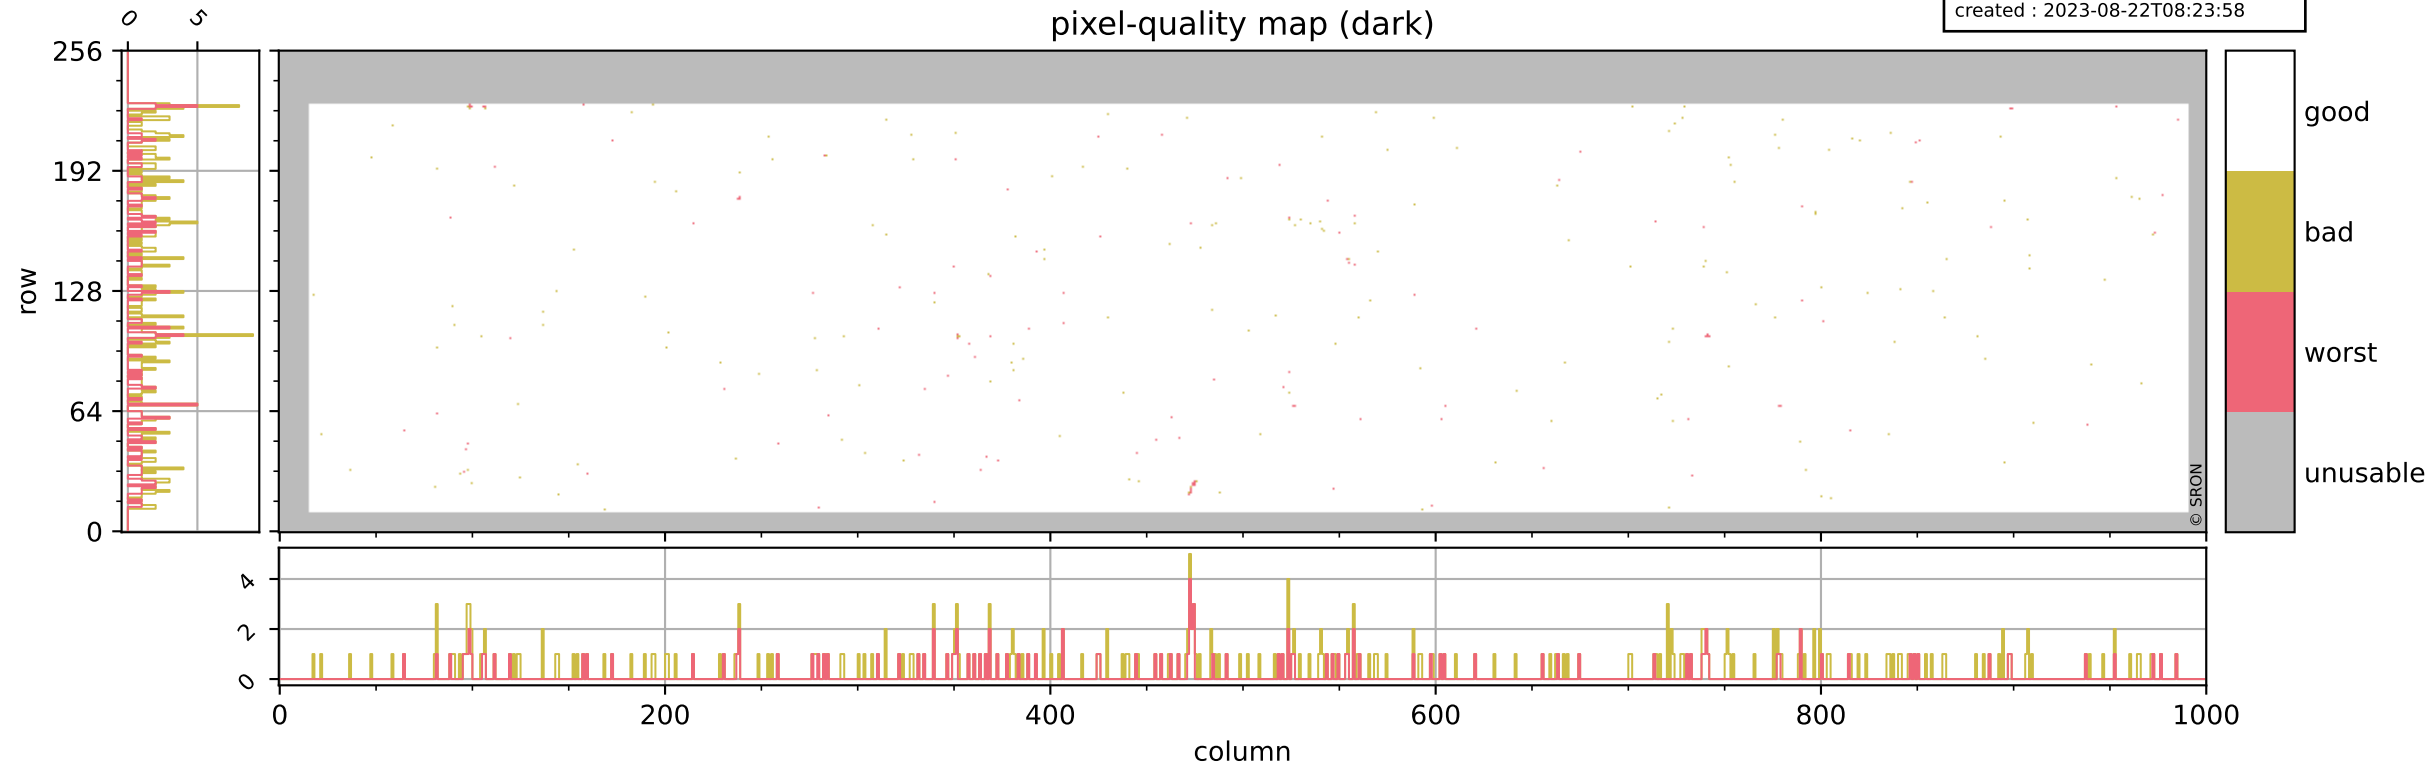

Tropomi SWIR pixel quality (official)

orbits : 20 in [19432, 19477]
coverage : 2021-07-14 / 2021-07-17
bad (quality < 0.8) : 3795
worst (quality < 0.1) : 464
created : 2023-08-22T08:23:58

pixel-quality map

Tropomi SWIR pixel quality (official)

orbits : 20 in [19432, 19477]
coverage : 2021-07-14 / 2021-07-17
bad (quality < 0.8) : 294
worst (quality < 0.1) : 116
created : 2023-08-22T08:23:58

pixel-quality map (dark)

Tropomi SWIR pixel quality (official)

orbits : 20 in [19432, 19477]
coverage : 2021-07-14 / 2021-07-17
bad (quality < 0.8) : 3545
worst (quality < 0.1) : 383
created : 2023-08-22T08:23:58

pixel-quality map (noise average)

Tropomi SWIR pixel quality (official)

orbits : 20 in [19432, 19477]
coverage : 2021-07-14 / 2021-07-17
created : 2023-08-22T08:23:59

Histograms of pixel-quality

Tropomi SWIR pixel quality (official) ground-tracks of Sentinel-5P