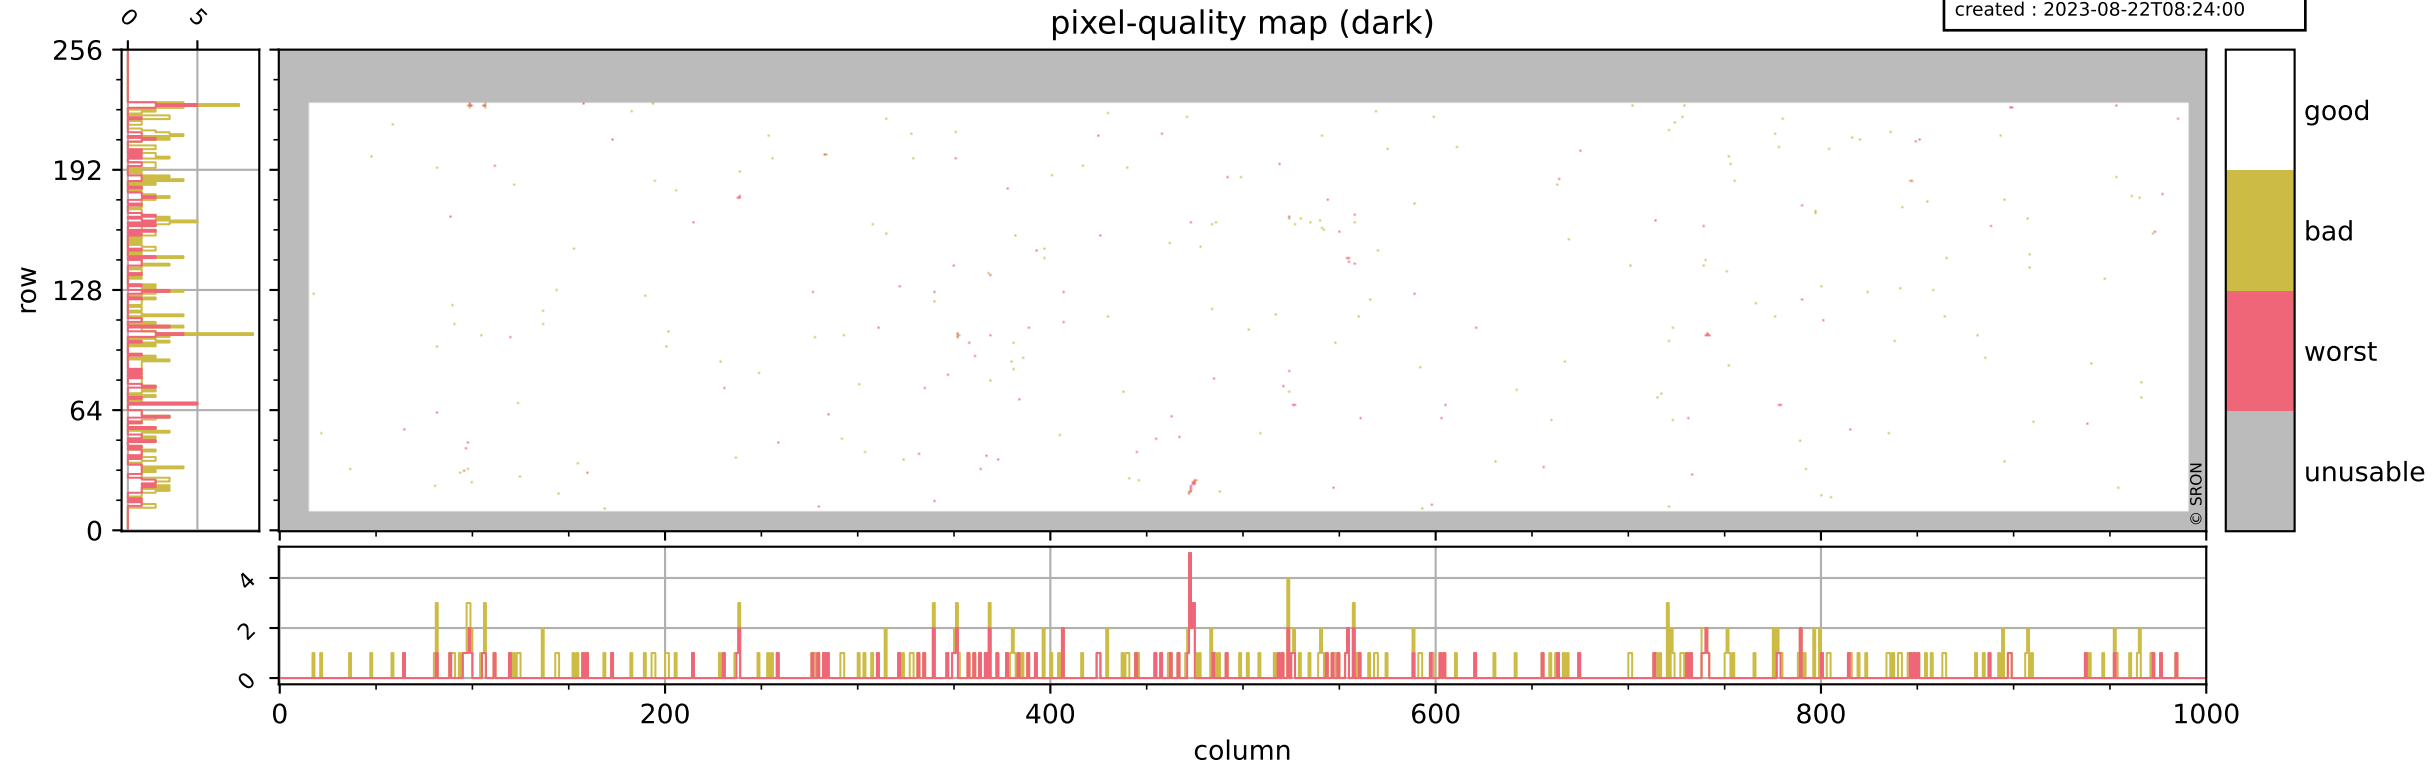

Tropomi SWIR pixel quality (official)

orbits : 19 in [19447, 19492]
coverage : 2021-07-15 / 2021-07-18
bad (quality < 0.8) : 3811
worst (quality < 0.1) : 475
created : 2023-08-22T08:24:00

Tropomi SWIR pixel quality (official)

orbits : 19 in [19447, 19492]
coverage : 2021-07-15 / 2021-07-18
bad (quality < 0.8) : 296
worst (quality < 0.1) : 118
created : 2023-08-22T08:24:00

Tropomi SWIR pixel quality (official)

orbits : 19 in [19447, 19492]
coverage : 2021-07-15 / 2021-07-18
bad (quality < 0.8) : 3561
worst (quality < 0.1) : 395
created : 2023-08-22T08:24:01

pixel-quality map (noise average)

Tropomi SWIR pixel quality (official)

orbits : 19 in [19447, 19492]
coverage : 2021-07-15 / 2021-07-18
to good : 357
good to bad : 1655
to worst : 264
created : 2023-08-22T08:24:01

Tropomi SWIR pixel quality (official) ground-tracks of Sentinel-5P

orbits : 19 in [19447, 19492]
coverage : 2021-07-15 / 2021-07-18
created : 2023-08-22T08:24:01

Tropomi SWIR pixel quality (official)

orbits : [2827, 19492]
coverage : 2018-04-30 / 2021-07-18
created : 2023-08-22T08:24:02