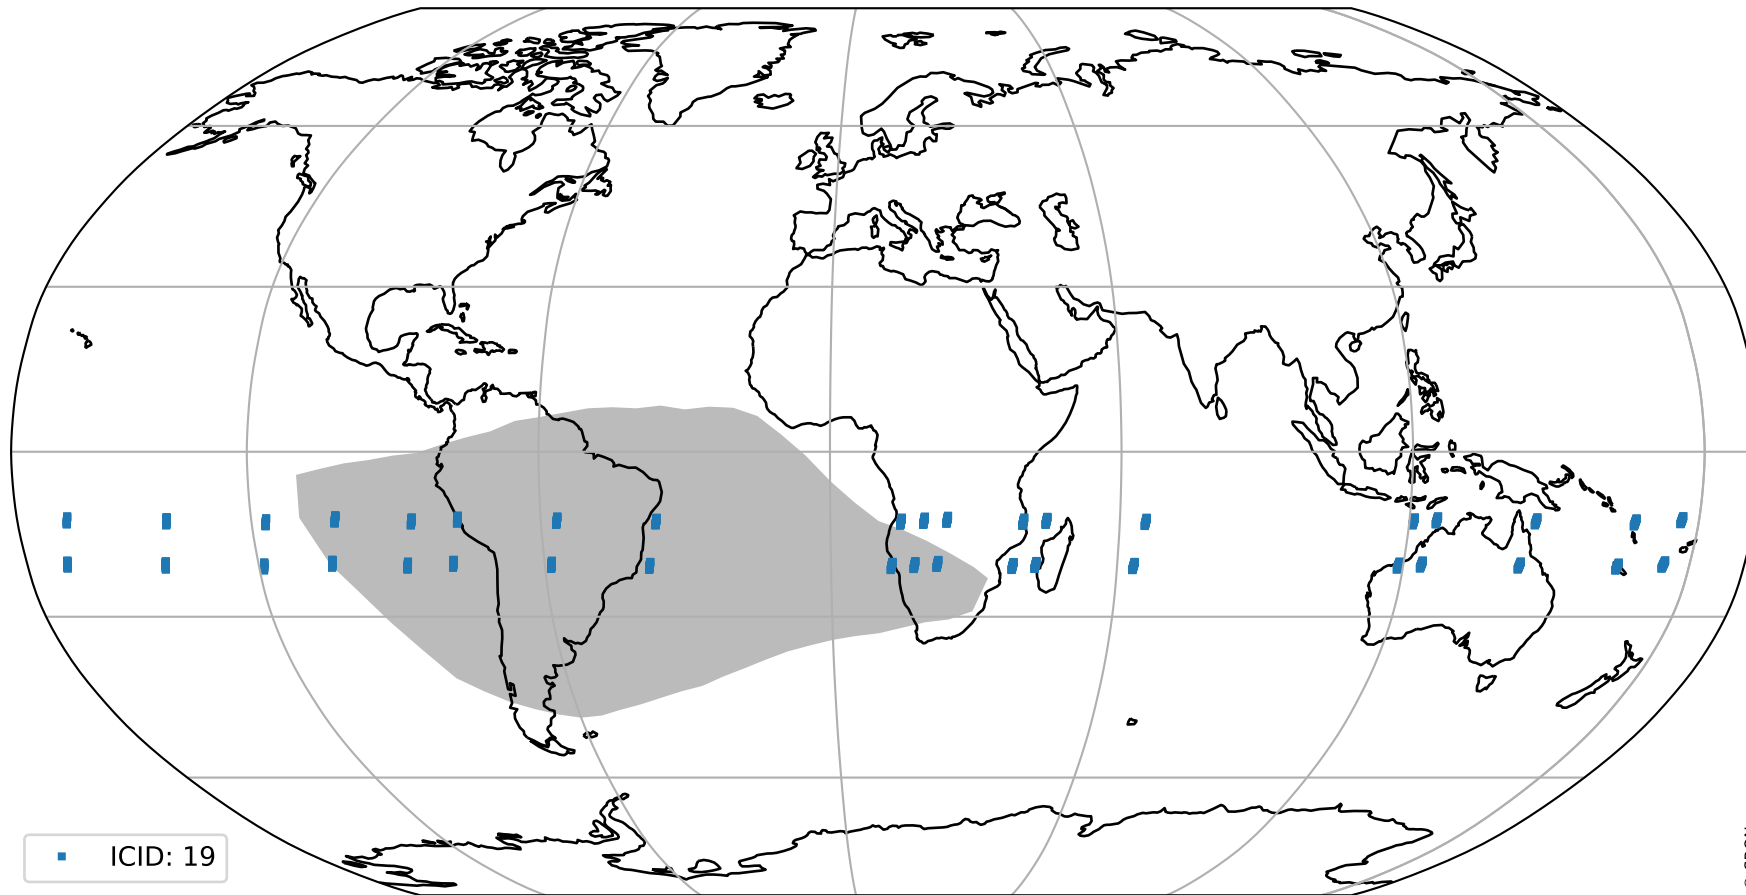

pixel-quality map (noise average)

Tropomi SWIR pixel quality (official)

orbits : 19 in [19447, 19492]
coverage : 2021-07-15 / 2021-07-18
to good : 357
good to bad : 1655
to worst : 264
created : 2023-08-22T08:24:01

total quality compared with SWIR pixel-quality CKD

Tropomi SWIR pixel quality (official)

orbits : 19 in [19447, 19492]
coverage : 2021-07-15 / 2021-07-18
created : 2023-08-22T08:24:01

Histograms of pixel-quality

Tropomi SWIR pixel quality (official) ground-tracks of Sentinel-5P

orbits : 19 in [19447, 19492]
coverage : 2021-07-15 / 2021-07-18
created : 2023-08-22T08:24:01

Tropomi SWIR pixel quality (official)

orbits : [2827, 19492]
coverage : 2018-04-30 / 2021-07-18
created : 2023-08-22T08:24:02