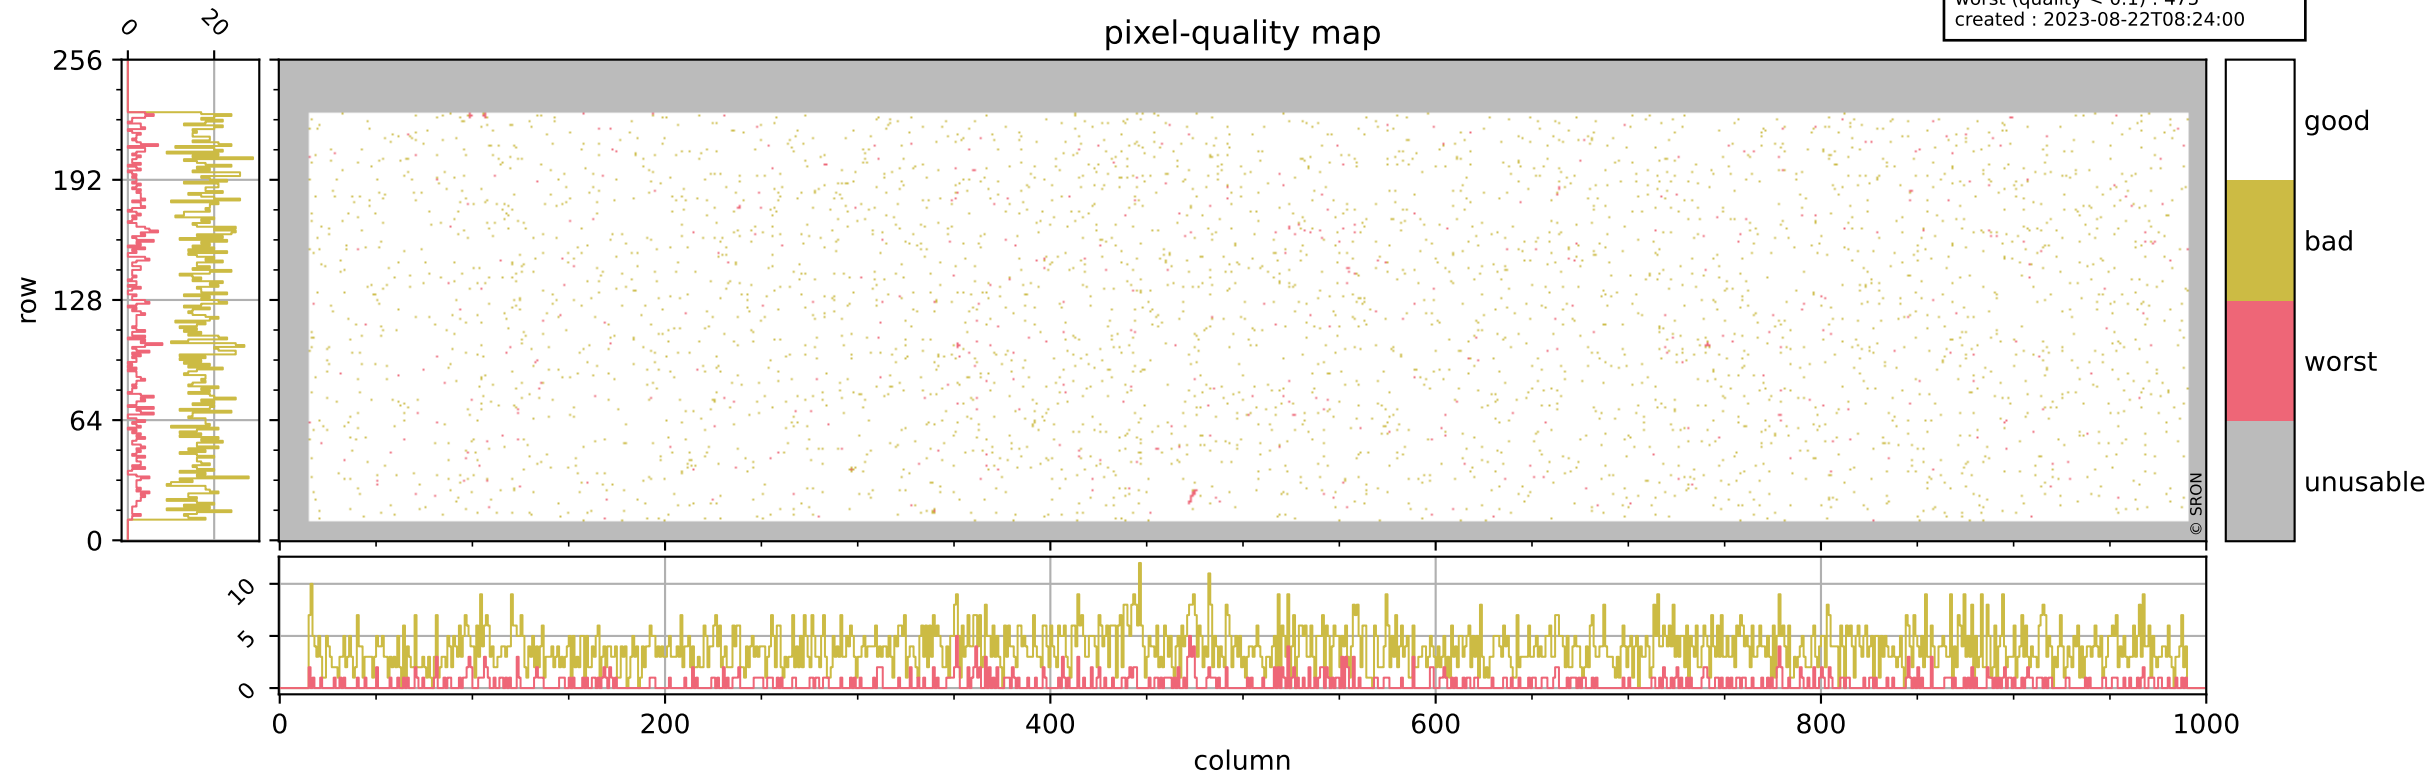

Tropomi SWIR pixel quality (official)

orbits : 19 in [19447, 19492]
coverage : 2021-07-15 / 2021-07-18
bad (quality < 0.8) : 3811
worst (quality < 0.1) : 475
created : 2023-08-22T08:24:00

Tropomi SWIR pixel quality (official)

orbits : 19 in [19447, 19492]
coverage : 2021-07-15 / 2021-07-18
bad (quality < 0.8) : 296
worst (quality < 0.1) : 118
created : 2023-08-22T08:24:00

Tropomi SWIR pixel quality (official)

orbits : 19 in [19447, 19492]
coverage : 2021-07-15 / 2021-07-18
bad (quality < 0.8) : 3561
worst (quality < 0.1) : 395
created : 2023-08-22T08:24:01

pixel-quality map (noise average)

Tropomi SWIR pixel quality (official)

orbits : 19 in [19447, 19492]
coverage : 2021-07-15 / 2021-07-18
to good : 357
good to bad : 1655
to worst : 264
created : 2023-08-22T08:24:01

Tropomi SWIR pixel quality (official) ground-tracks of Sentinel-5P

orbits : 19 in [19447, 19492]
coverage : 2021-07-15 / 2021-07-18
created : 2023-08-22T08:24:01

Tropomi SWIR pixel quality (official)

orbits : [2827, 19492]
coverage : 2018-04-30 / 2021-07-18
created : 2023-08-22T08:24:02