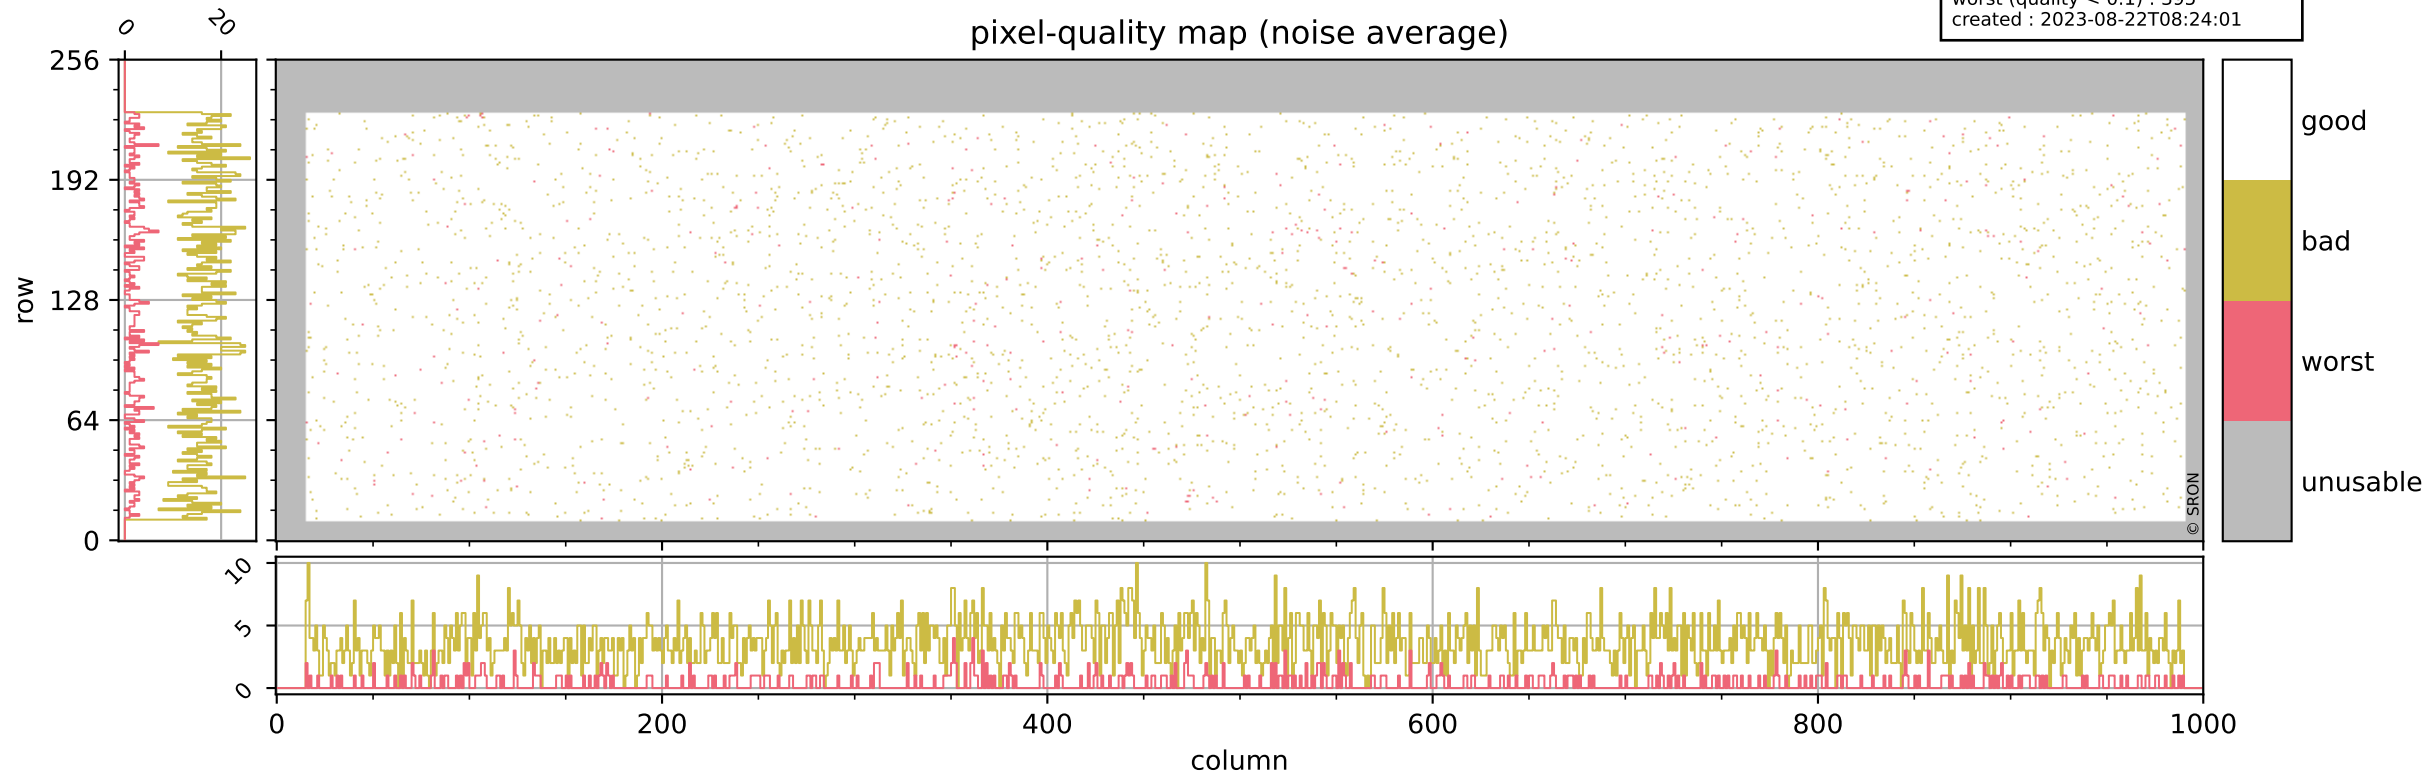

Tropomi SWIR pixel quality (official)

orbits : 19 in [19447, 19492]
coverage : 2021-07-15 / 2021-07-18
bad (quality < 0.8) : 3811
worst (quality < 0.1) : 475
created : 2023-08-22T08:24:00

Tropomi SWIR pixel quality (official)

orbits : 19 in [19447, 19492]
coverage : 2021-07-15 / 2021-07-18
bad (quality < 0.8) : 296
worst (quality < 0.1) : 118
created : 2023-08-22T08:24:00

Tropomi SWIR pixel quality (official)

orbits : 19 in [19447, 19492]
coverage : 2021-07-15 / 2021-07-18
bad (quality < 0.8) : 3561
worst (quality < 0.1) : 395
created : 2023-08-22T08:24:01

pixel-quality map (noise average)

Tropomi SWIR pixel quality (official)

orbits : 19 in [19447, 19492]
coverage : 2021-07-15 / 2021-07-18
to good : 357
good to bad : 1655
to worst : 264
created : 2023-08-22T08:24:01

Tropomi SWIR pixel quality (official) ground-tracks of Sentinel-5P

orbits : 19 in [19447, 19492]
coverage : 2021-07-15 / 2021-07-18
created : 2023-08-22T08:24:01

Tropomi SWIR pixel quality (official)

orbits : [2827, 19492]
coverage : 2018-04-30 / 2021-07-18
created : 2023-08-22T08:24:02