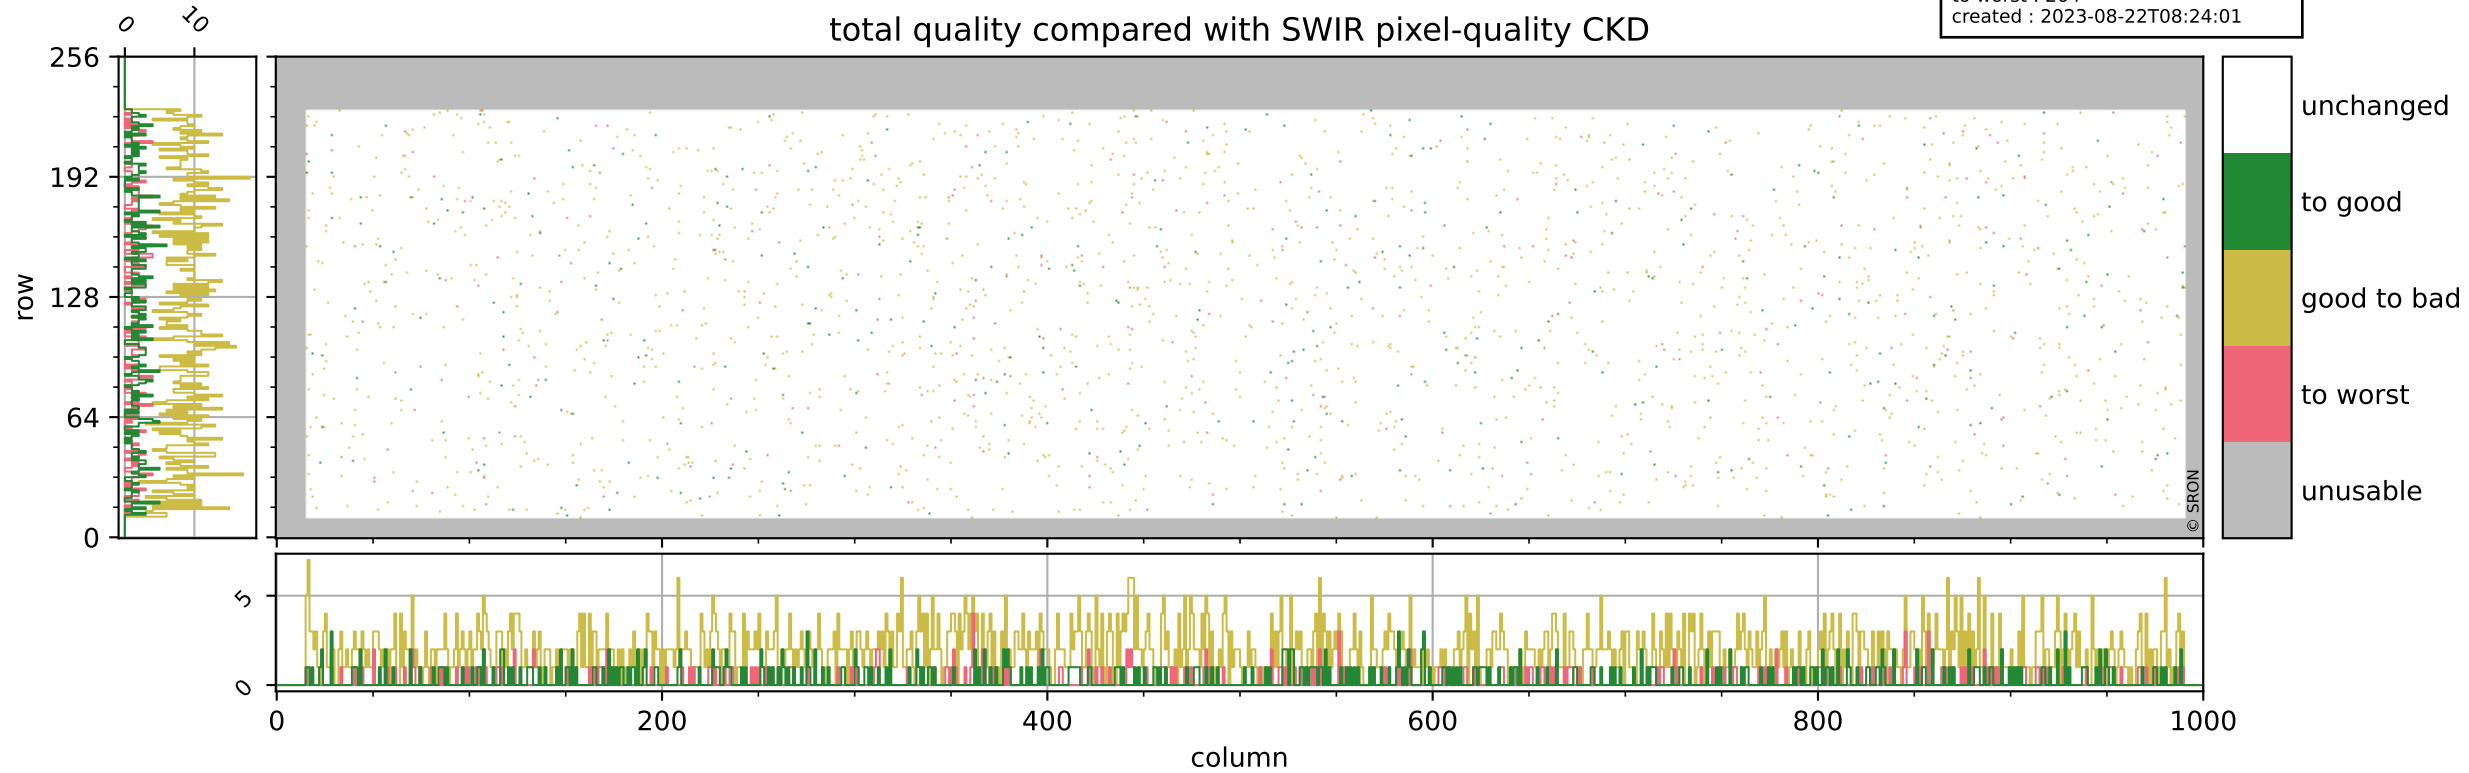

orbits : 19 in [19447, 19492]
coverage : 2021-07-15 / 2021-07-18
bad (quality < 0.8) : 296
worst (quality < 0.1) : 118
created : 2023-08-22T08:24:00

Tropomi SWIR pixel quality (official)

orbits : 19 in [19447, 19492]
coverage : 2021-07-15 / 2021-07-18
bad (quality < 0.8) : 3561
worst (quality < 0.1) : 395
created : 2023-08-22T08:24:01

pixel-quality map (noise average)

Tropomi SWIR pixel quality (official)

orbits : 19 in [19447, 19492]
coverage : 2021-07-15 / 2021-07-18
to good : 357
good to bad : 1655
to worst : 264
created : 2023-08-22T08:24:01

total quality compared with SWIR pixel-quality CKD

Tropomi SWIR pixel quality (official)

orbits : 19 in [19447, 19492]
coverage : 2021-07-15 / 2021-07-18
created : 2023-08-22T08:24:01

Histograms of pixel-quality

Tropomi SWIR pixel quality (official) ground-tracks of Sentinel-5P

orbits : 19 in [19447, 19492]
coverage : 2021-07-15 / 2021-07-18
created : 2023-08-22T08:24:01

Tropomi SWIR pixel quality (official)

orbits : [2827, 19492]
coverage : 2018-04-30 / 2021-07-18
created : 2023-08-22T08:24:02