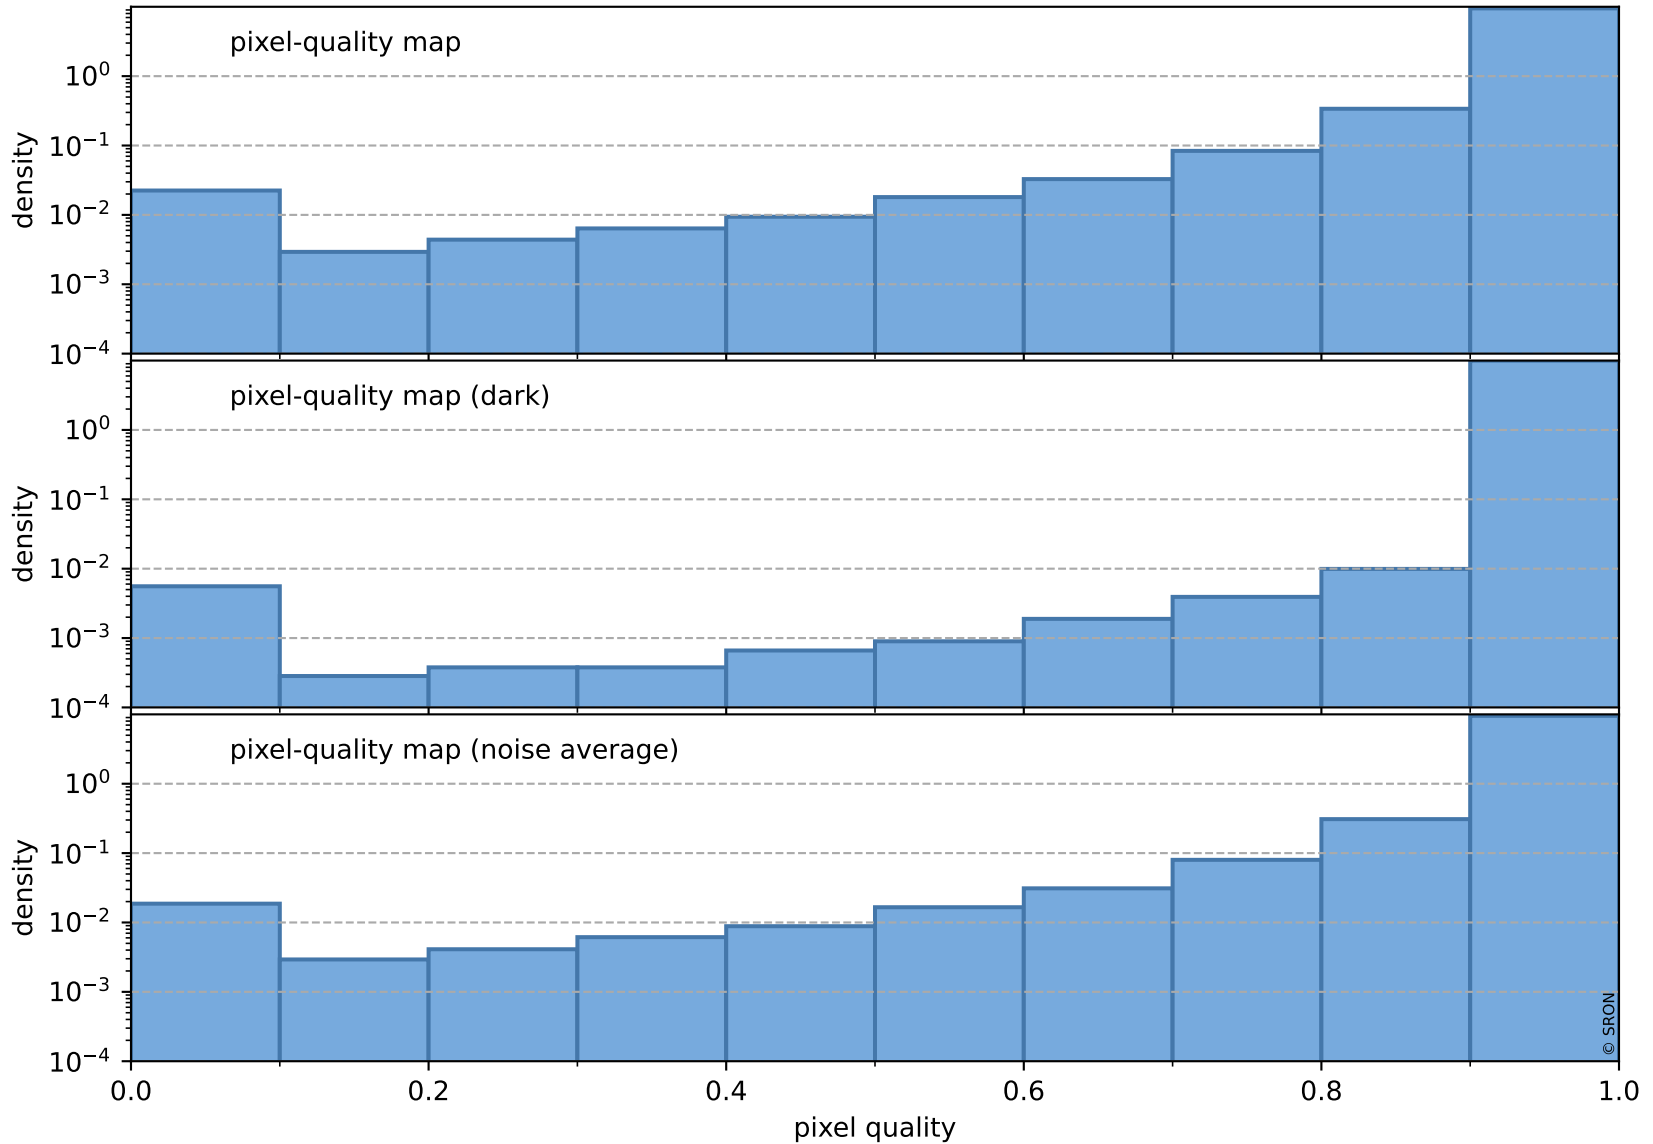

orbits : 19 in [19447, 19492]
coverage : 2021-07-15 / 2021-07-18
bad (quality < 0.8) : 296
worst (quality < 0.1) : 118
created : 2023-08-22T08:24:00

Tropomi SWIR pixel quality (official)

orbits : 19 in [19447, 19492]
coverage : 2021-07-15 / 2021-07-18
bad (quality < 0.8) : 3561
worst (quality < 0.1) : 395
created : 2023-08-22T08:24:01

pixel-quality map (noise average)

Tropomi SWIR pixel quality (official)

orbits : 19 in [19447, 19492]
coverage : 2021-07-15 / 2021-07-18
to good : 357
good to bad : 1655
to worst : 264
created : 2023-08-22T08:24:01

total quality compared with SWIR pixel-quality CKD

Tropomi SWIR pixel quality (official)

orbits : 19 in [19447, 19492]
coverage : 2021-07-15 / 2021-07-18
created : 2023-08-22T08:24:01

Histograms of pixel-quality

Tropomi SWIR pixel quality (official) ground-tracks of Sentinel-5P

orbits : 19 in [19447, 19492]
coverage : 2021-07-15 / 2021-07-18
created : 2023-08-22T08:24:01

Tropomi SWIR pixel quality (official)

orbits : [2827, 19492]
coverage : 2018-04-30 / 2021-07-18
created : 2023-08-22T08:24:02