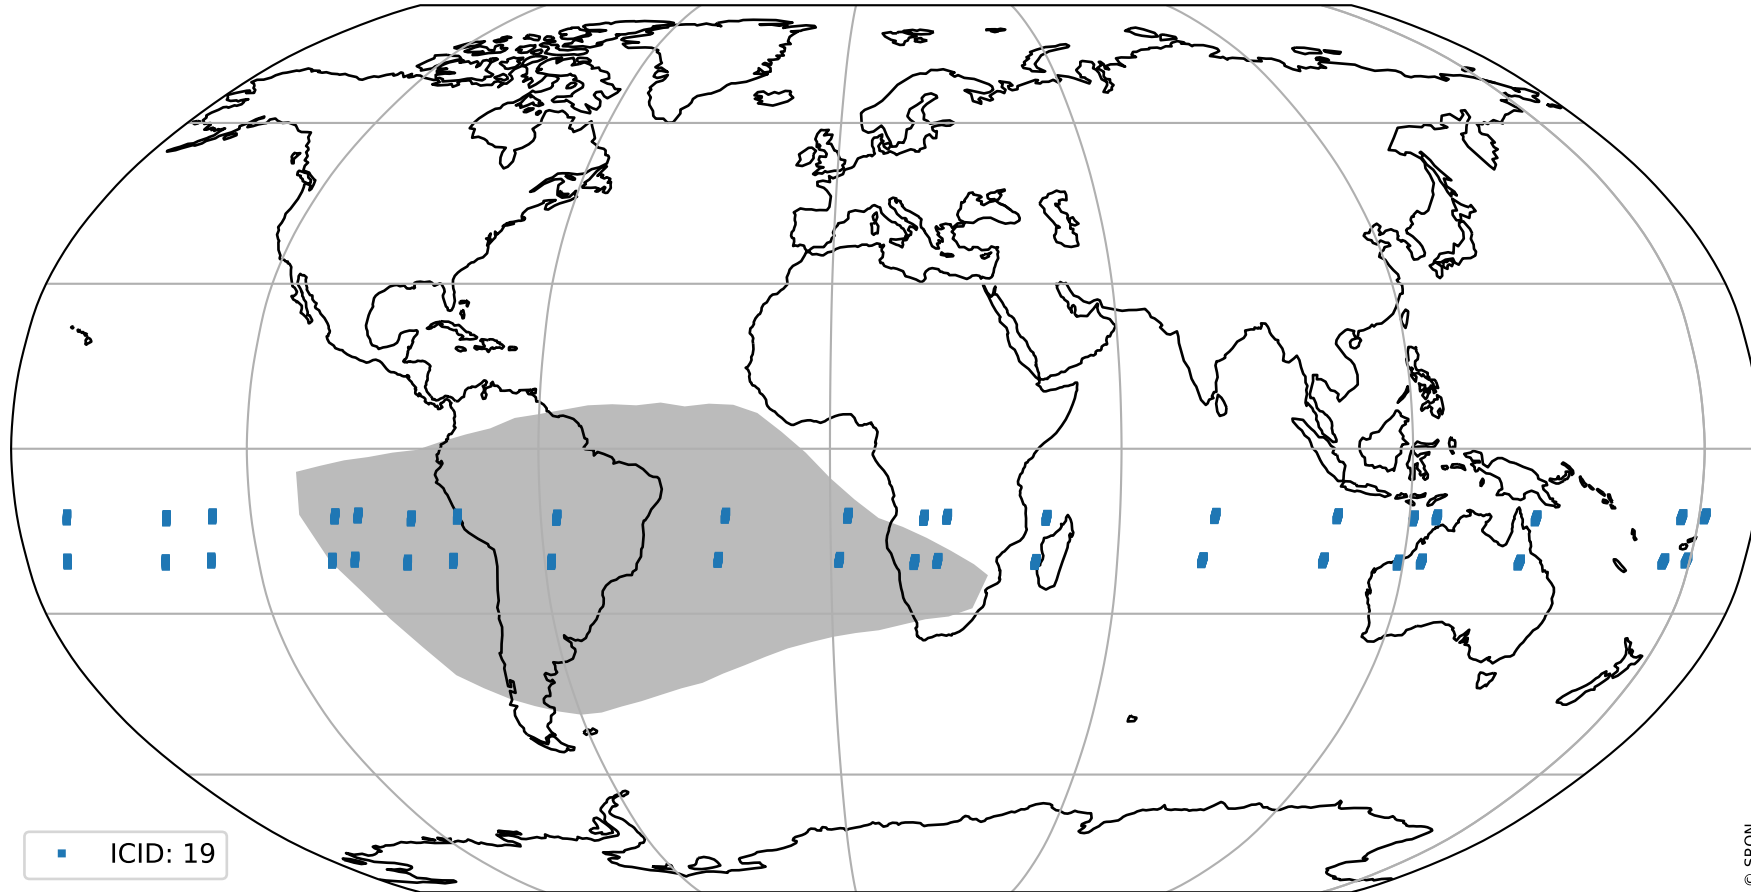

orbits : 20 in [19462, 19507]
coverage : 2021-07-16 / 2021-07-19
bad (quality < 0.8) : 3576
worst (quality < 0.1) : 400
created : 2023-08-22T08:24:03

pixel-quality map (noise average)

Tropomi SWIR pixel quality (official)

orbits : 20 in [19462, 19507]
coverage : 2021-07-16 / 2021-07-19
to good : 359
good to bad : 1676
to worst : 269
created : 2023-08-22T08:24:03

total quality compared with SWIR pixel-quality CKD

Tropomi SWIR pixel quality (official)

orbits : 20 in [19462, 19507]
coverage : 2021-07-16 / 2021-07-19
created : 2023-08-22T08:24:03

Histograms of pixel-quality

Tropomi SWIR pixel quality (official) ground-tracks of Sentinel-5P

orbits : 20 in [19462, 19507]
coverage : 2021-07-16 / 2021-07-19
created : 2023-08-22T08:24:04

Tropomi SWIR pixel quality (official)

orbits : [2827, 19507]
coverage : 2018-04-30 / 2021-07-19
created : 2023-08-22T08:24:04

trend of pixel quality & temperatures