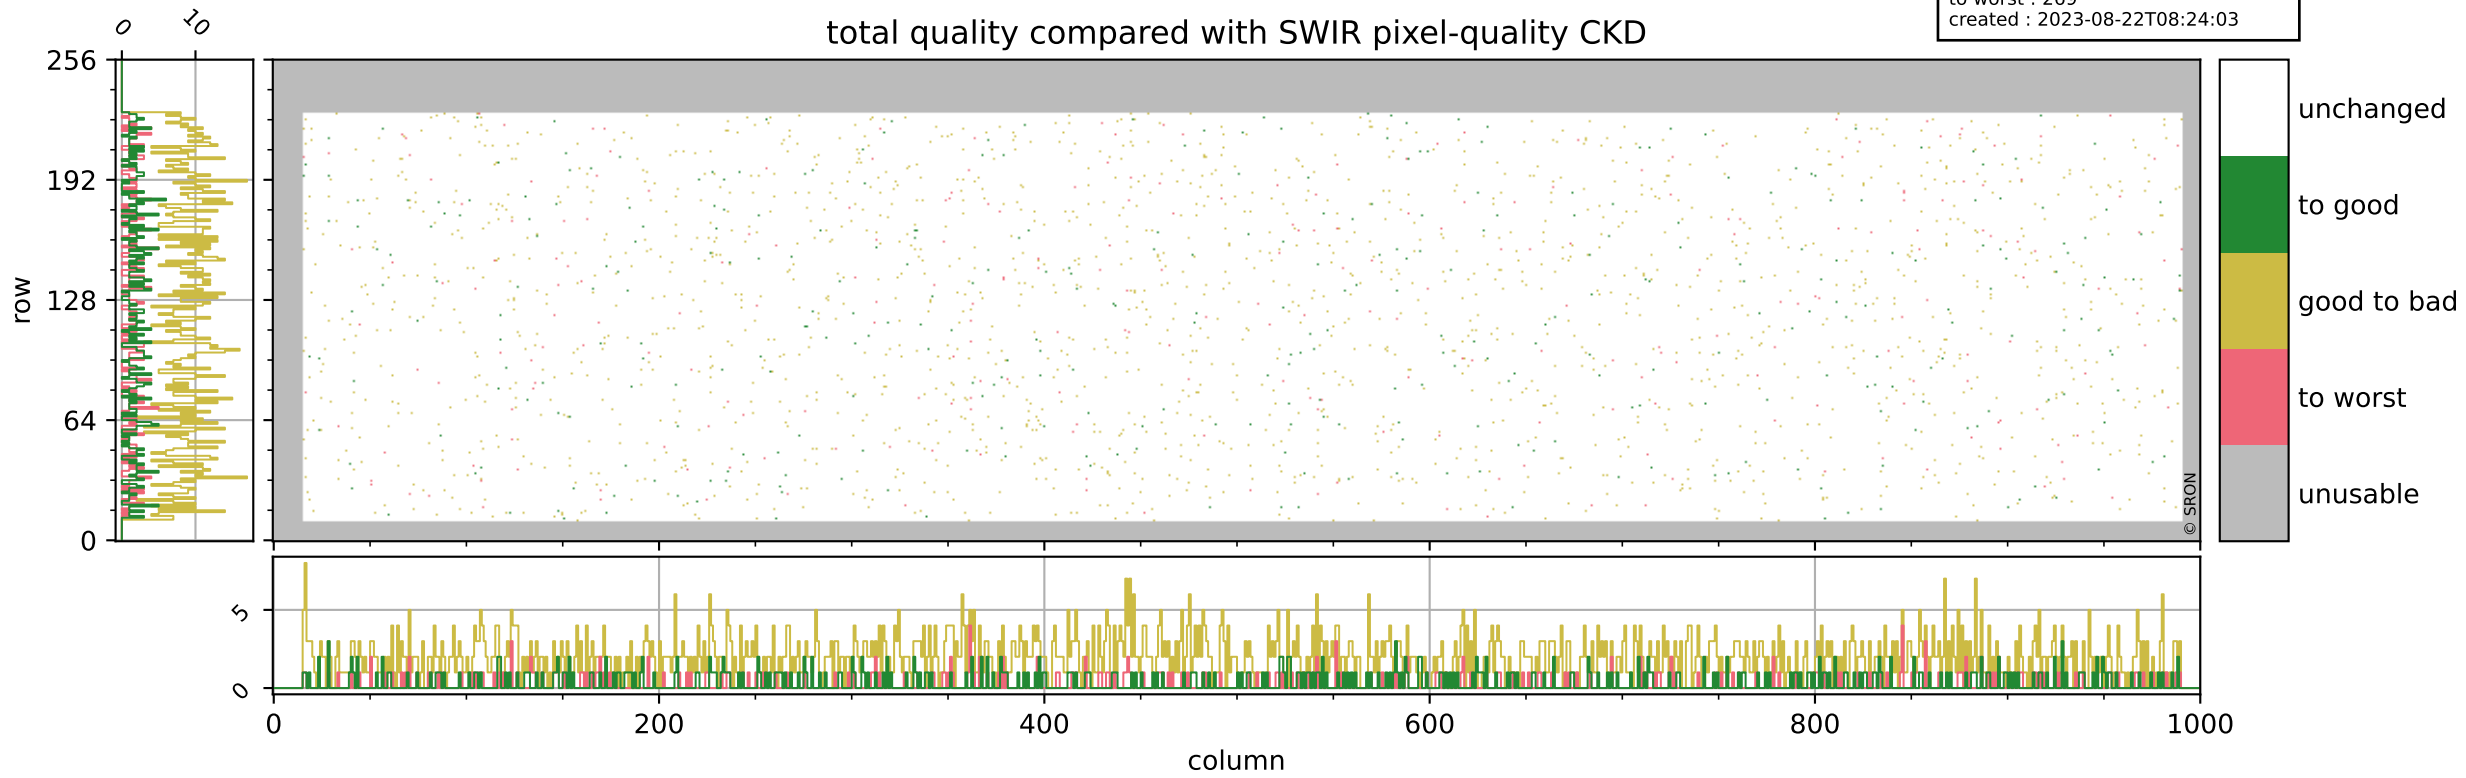

Tropomi SWIR pixel quality (official)

orbits : 20 in [19462, 19507]
coverage : 2021-07-16 / 2021-07-19
bad (quality < 0.8) : 293
worst (quality < 0.1) : 117
created : 2023-08-22T08:24:03

Tropomi SWIR pixel quality (official)

orbits : 20 in [19462, 19507]
coverage : 2021-07-16 / 2021-07-19
bad (quality < 0.8) : 3576
worst (quality < 0.1) : 400
created : 2023-08-22T08:24:03

pixel-quality map (noise average)

Tropomi SWIR pixel quality (official)

orbits : 20 in [19462, 19507]
coverage : 2021-07-16 / 2021-07-19
to good : 359
good to bad : 1676
to worst : 269
created : 2023-08-22T08:24:03

total quality compared with SWIR pixel-quality CKD

Tropomi SWIR pixel quality (official)

orbits : 20 in [19462, 19507]
coverage : 2021-07-16 / 2021-07-19
created : 2023-08-22T08:24:03

Histograms of pixel-quality

Tropomi SWIR pixel quality (official) ground-tracks of Sentinel-5P

orbits : 20 in [19462, 19507]
coverage : 2021-07-16 / 2021-07-19
created : 2023-08-22T08:24:04