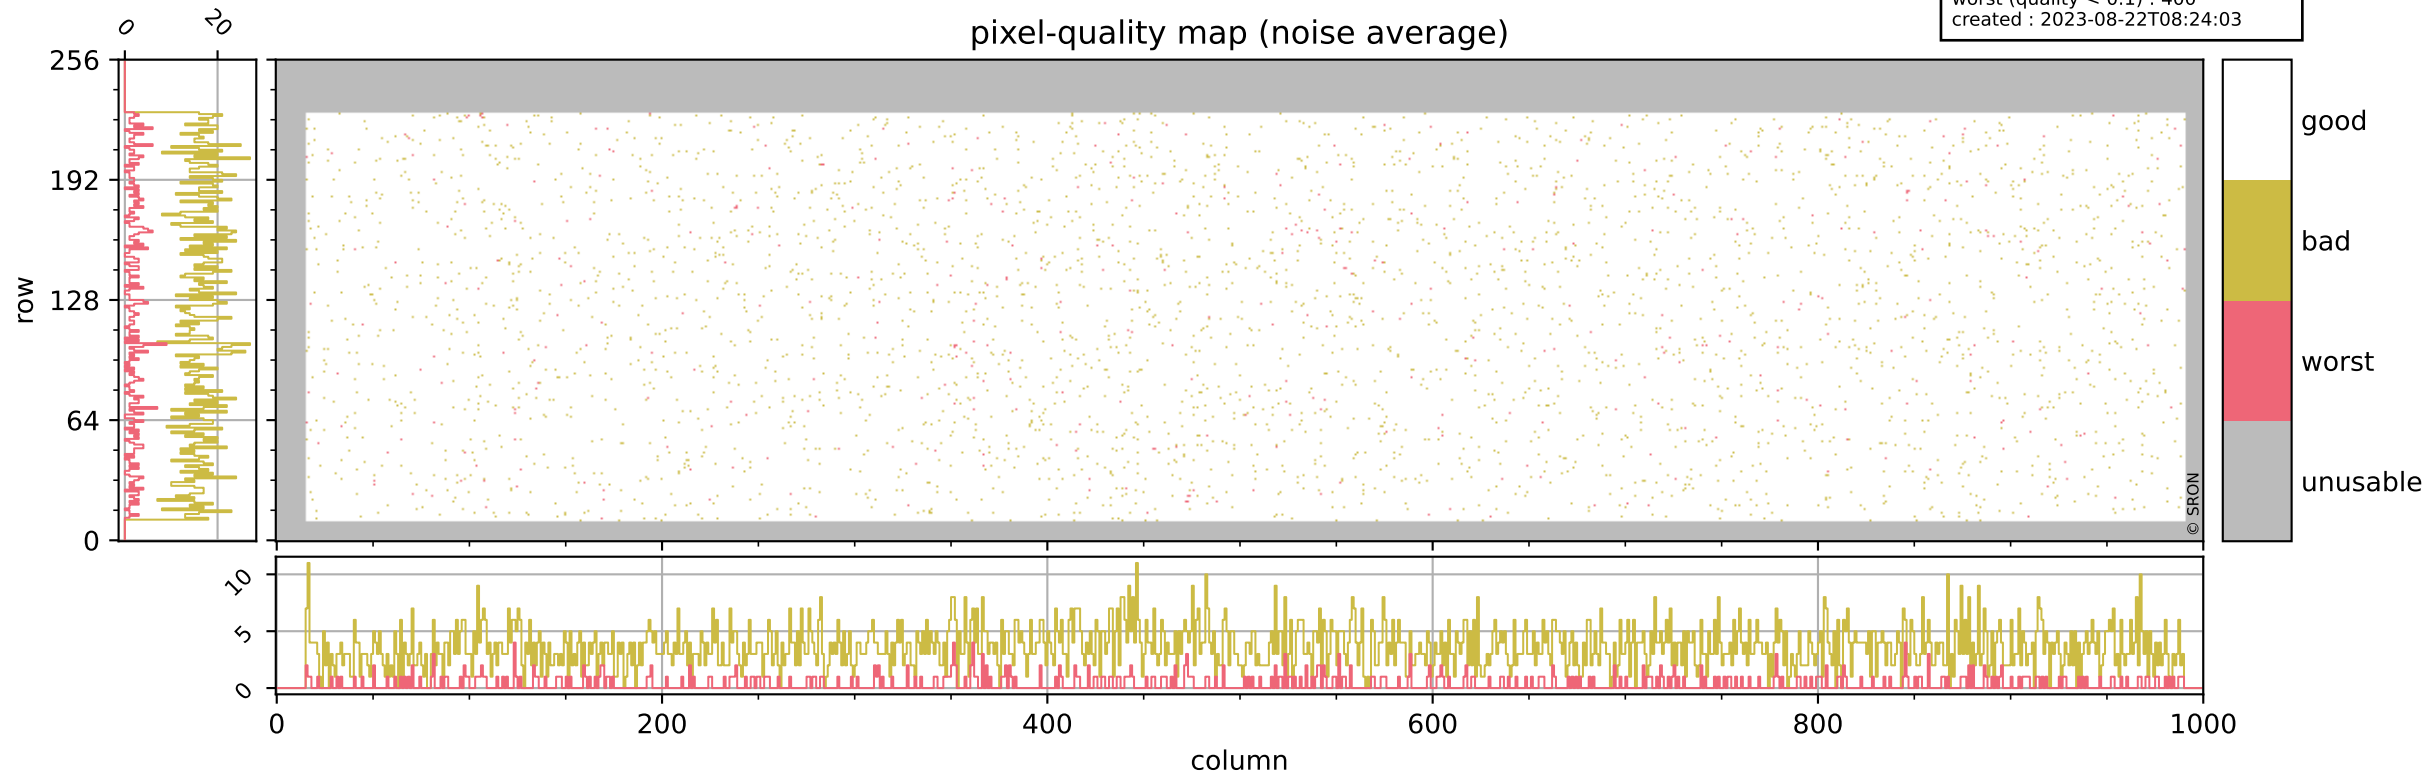

Tropomi SWIR pixel quality (official)

orbits : 20 in [19462, 19507]
coverage : 2021-07-16 / 2021-07-19
bad (quality < 0.8) : 293
worst (quality < 0.1) : 117
created : 2023-08-22T08:24:03

Tropomi SWIR pixel quality (official)

orbits : 20 in [19462, 19507]
coverage : 2021-07-16 / 2021-07-19
bad (quality < 0.8) : 3576
worst (quality < 0.1) : 400
created : 2023-08-22T08:24:03

pixel-quality map (noise average)

Tropomi SWIR pixel quality (official)

orbits : 20 in [19462, 19507]
coverage : 2021-07-16 / 2021-07-19
to good : 359
good to bad : 1676
to worst : 269
created : 2023-08-22T08:24:03

total quality compared with SWIR pixel-quality CKD

Tropomi SWIR pixel quality (official)

orbits : 20 in [19462, 19507]
coverage : 2021-07-16 / 2021-07-19
created : 2023-08-22T08:24:03

Histograms of pixel-quality

Tropomi SWIR pixel quality (official) ground-tracks of Sentinel-5P

orbits : 20 in [19462, 19507]
coverage : 2021-07-16 / 2021-07-19
created : 2023-08-22T08:24:04