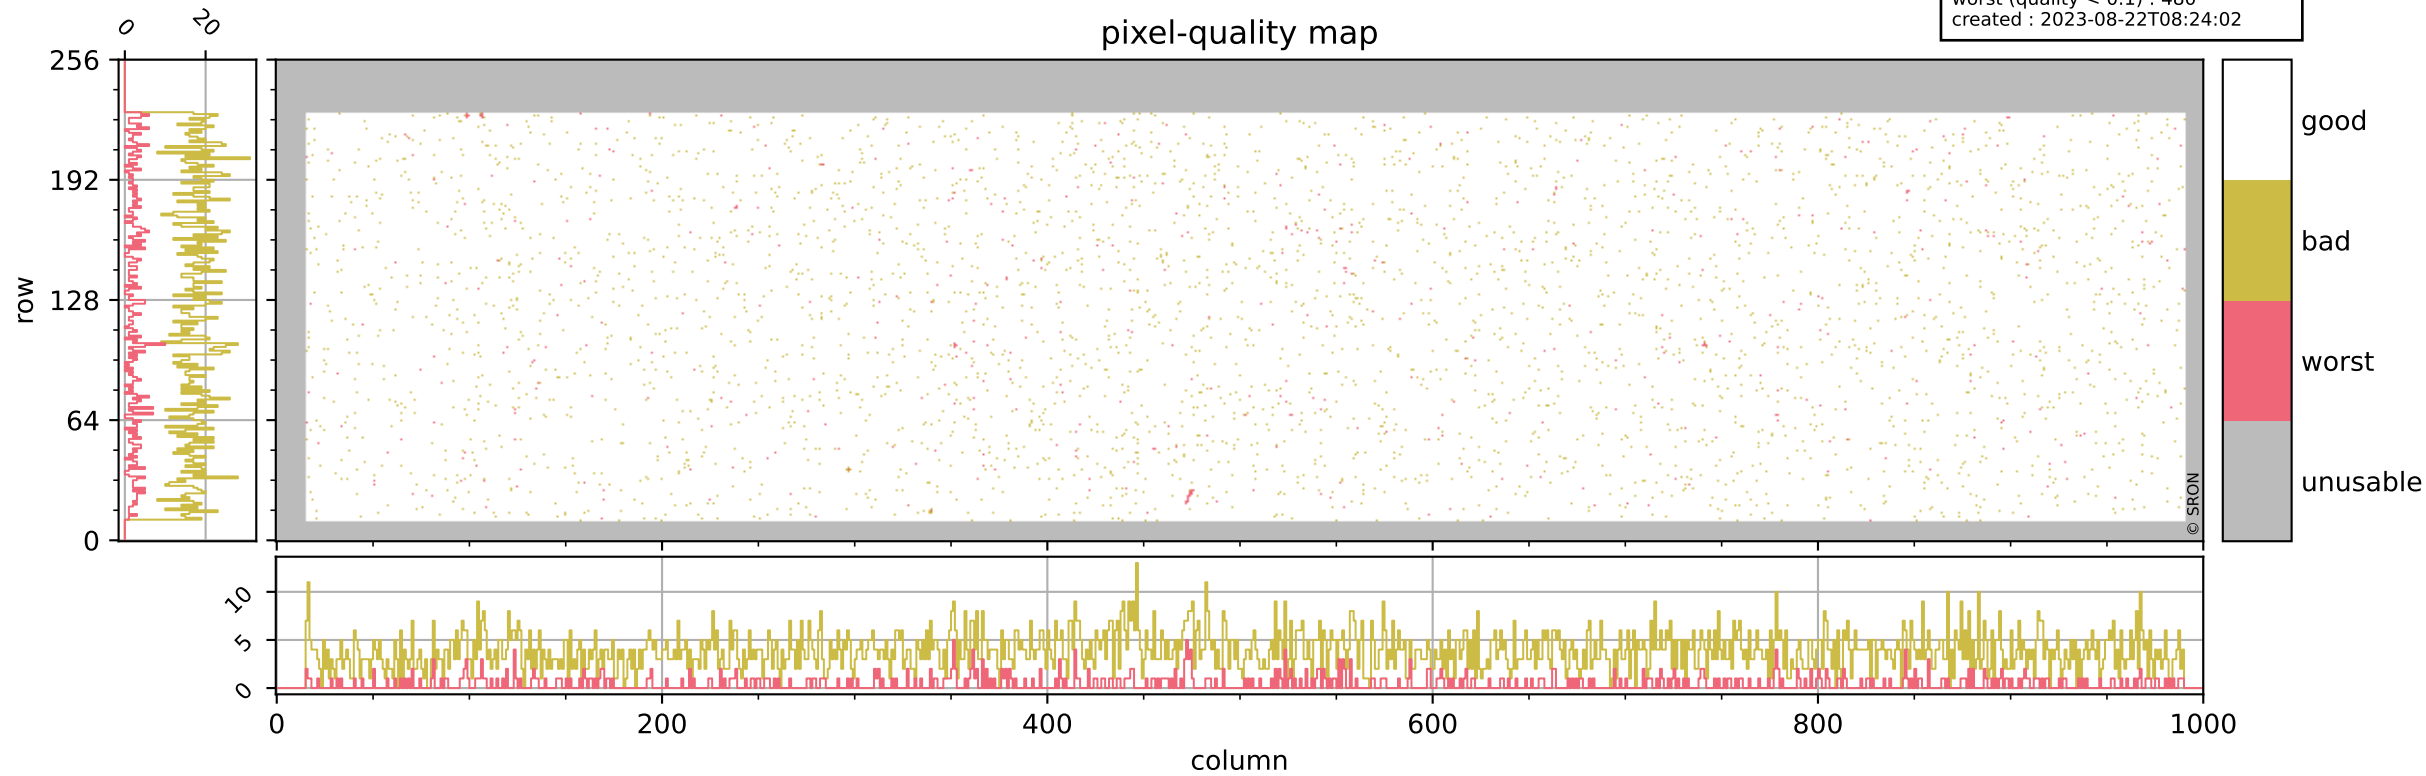

Tropomi SWIR pixel quality (official)

orbits : 20 in [19462, 19507]
coverage : 2021-07-16 / 2021-07-19
bad (quality < 0.8) : 3833
worst (quality < 0.1) : 480
created : 2023-08-22T08:24:02

pixel-quality map

Tropomi SWIR pixel quality (official)

orbits : 20 in [19462, 19507]
coverage : 2021-07-16 / 2021-07-19
bad (quality < 0.8) : 293
worst (quality < 0.1) : 117
created : 2023-08-22T08:24:03

Tropomi SWIR pixel quality (official)

orbits : 20 in [19462, 19507]
coverage : 2021-07-16 / 2021-07-19
bad (quality < 0.8) : 3576
worst (quality < 0.1) : 400
created : 2023-08-22T08:24:03

pixel-quality map (noise average)

Tropomi SWIR pixel quality (official)

orbits : 20 in [19462, 19507]
coverage : 2021-07-16 / 2021-07-19
to good : 359
good to bad : 1676
to worst : 269
created : 2023-08-22T08:24:03

total quality compared with SWIR pixel-quality CKD

Tropomi SWIR pixel quality (official)