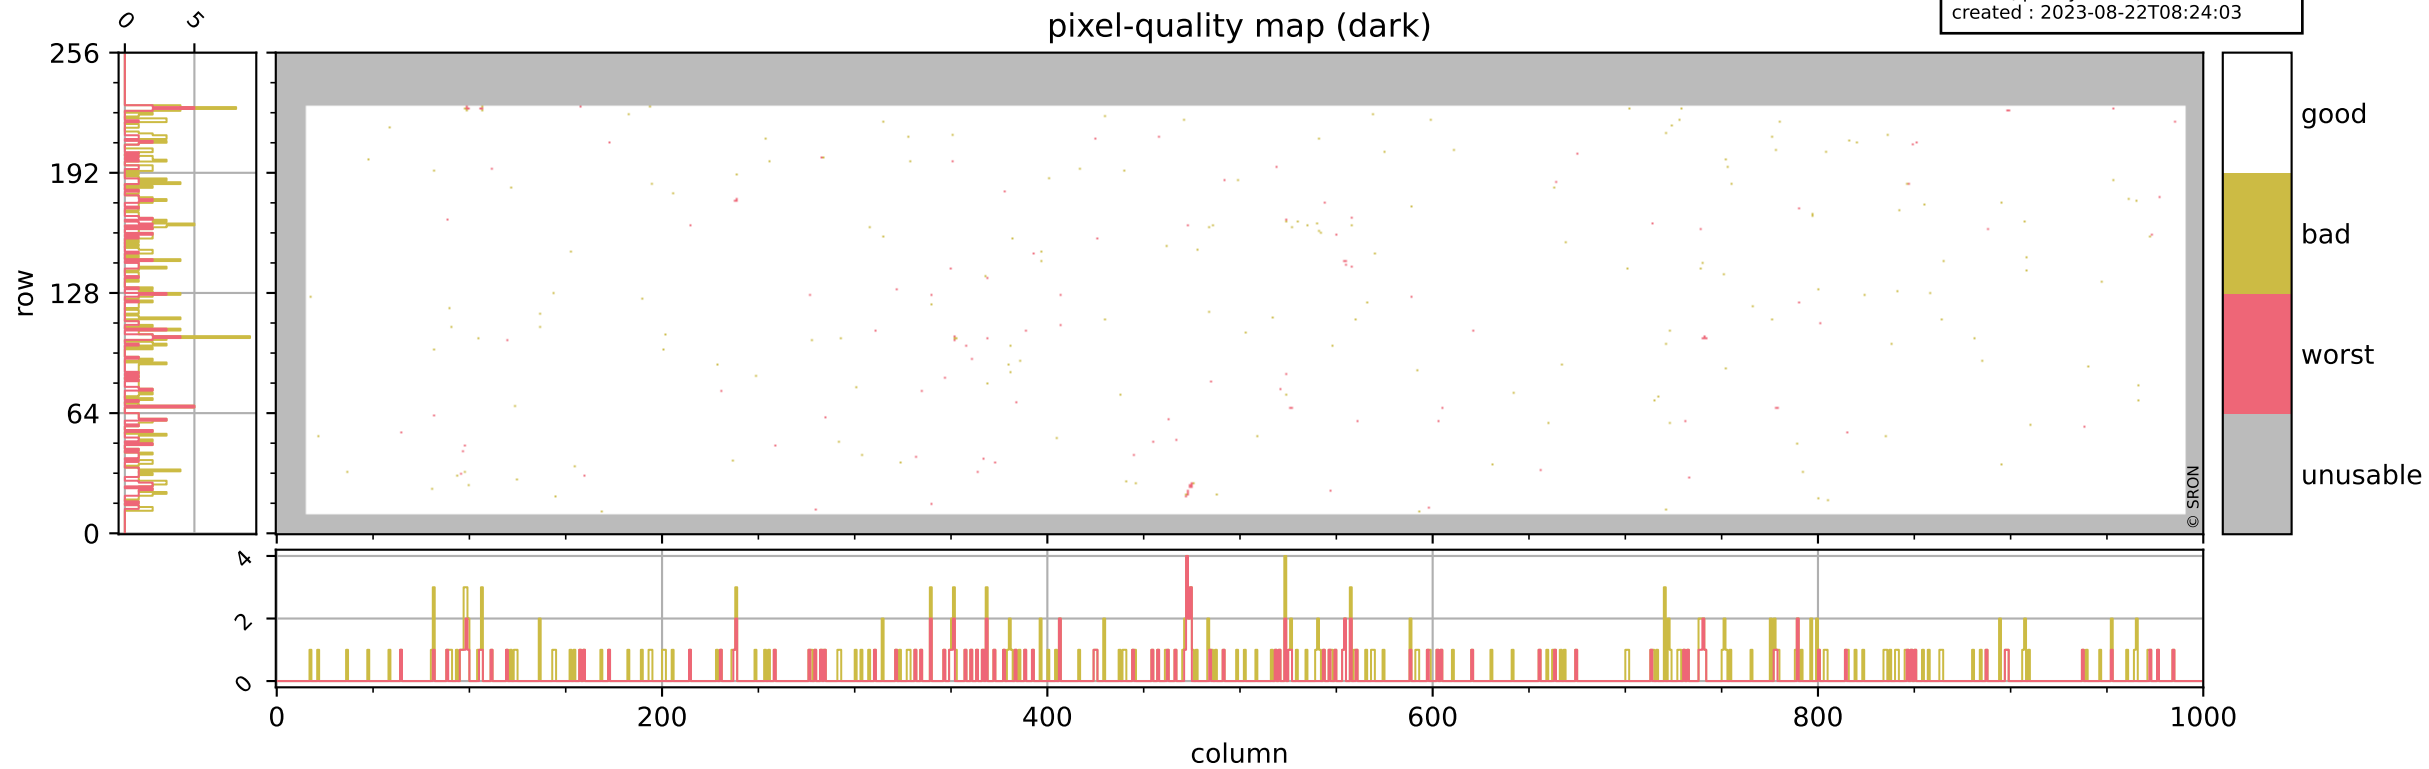

Tropomi SWIR pixel quality (official)

orbits : 20 in [19462, 19507]
coverage : 2021-07-16 / 2021-07-19
bad (quality < 0.8) : 3833
worst (quality < 0.1) : 480
created : 2023-08-22T08:24:02

pixel-quality map

Tropomi SWIR pixel quality (official)

orbits : 20 in [19462, 19507]
coverage : 2021-07-16 / 2021-07-19
bad (quality < 0.8) : 293
worst (quality < 0.1) : 117
created : 2023-08-22T08:24:03

Tropomi SWIR pixel quality (official)

orbits : 20 in [19462, 19507]
coverage : 2021-07-16 / 2021-07-19
bad (quality < 0.8) : 3576
worst (quality < 0.1) : 400
created : 2023-08-22T08:24:03

pixel-quality map (noise average)

Tropomi SWIR pixel quality (official)

orbits : 20 in [19462, 19507]
coverage : 2021-07-16 / 2021-07-19
to good : 359
good to bad : 1676
to worst : 269
created : 2023-08-22T08:24:03

total quality compared with SWIR pixel-quality CKD

Tropomi SWIR pixel quality (official)