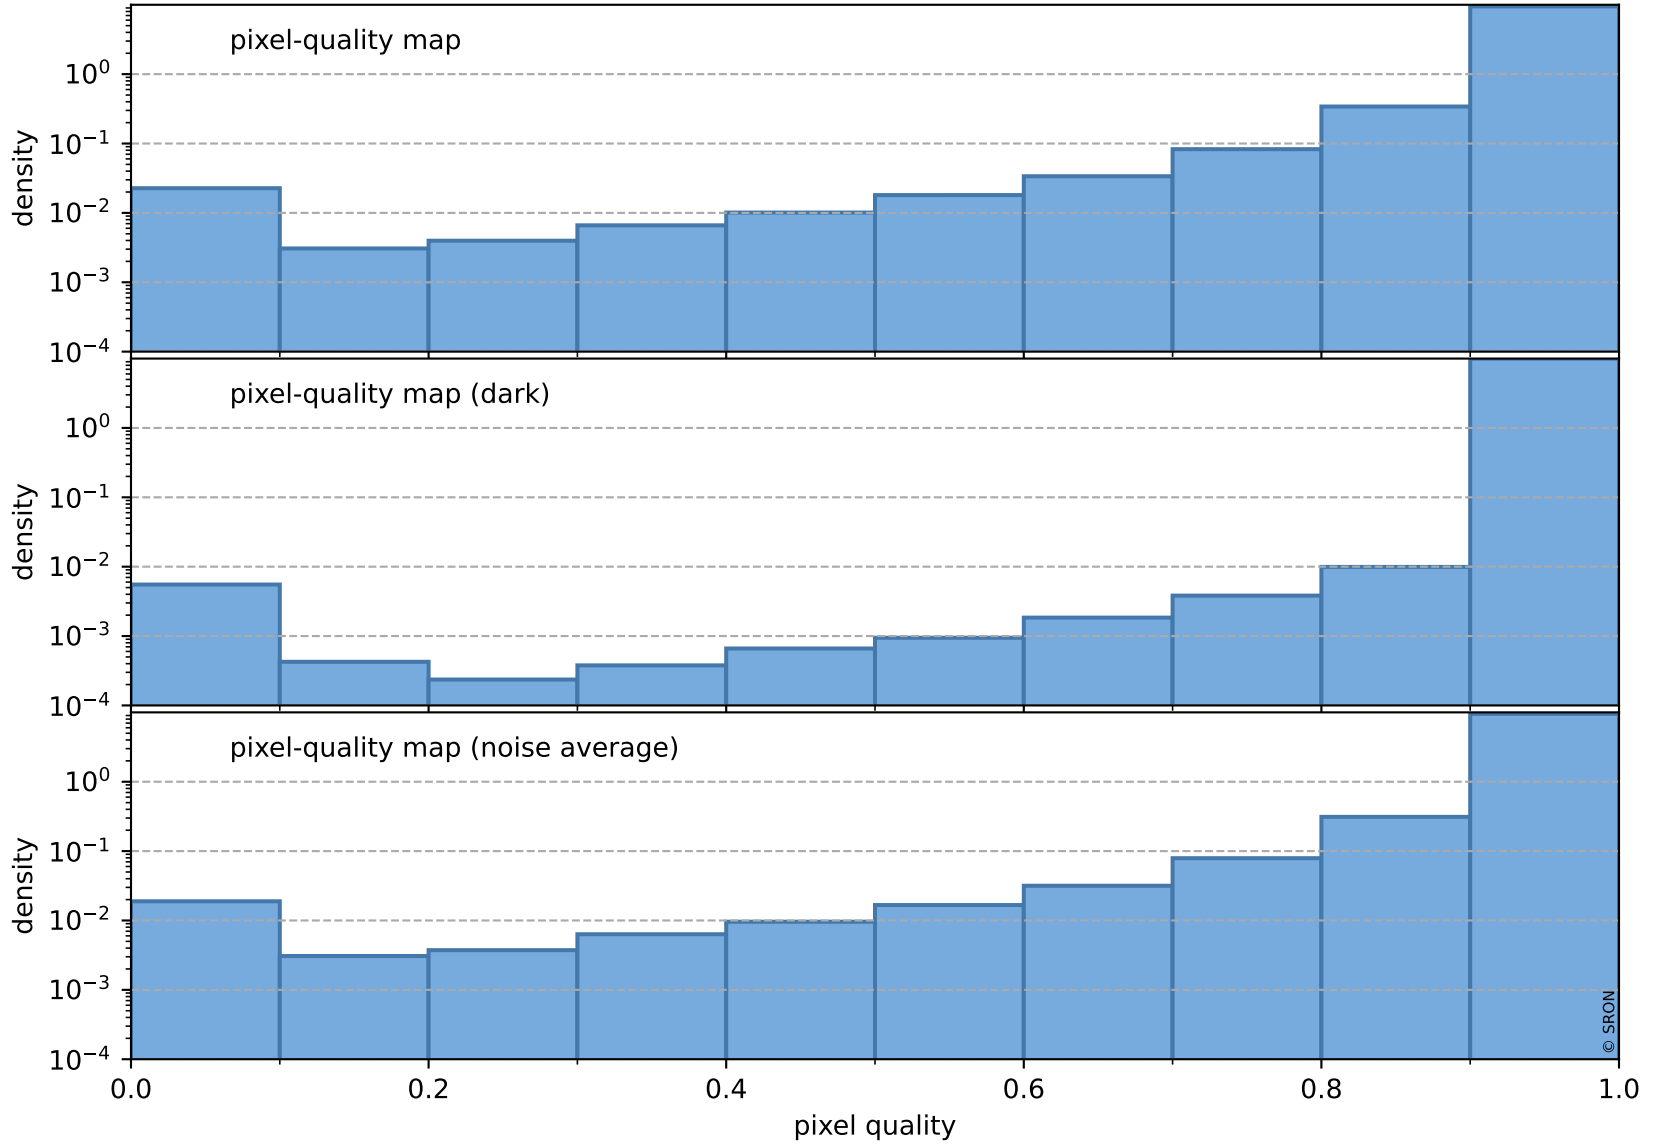

orbits : 20 in [19462, 19507]
coverage : 2021-07-16 / 2021-07-19
bad (quality < 0.8) : 3576
worst (quality < 0.1) : 400
created : 2023-08-22T08:24:03

pixel-quality map (noise average)

Tropomi SWIR pixel quality (official)

orbits : 20 in [19462, 19507]
coverage : 2021-07-16 / 2021-07-19
to good : 359
good to bad : 1676
to worst : 269
created : 2023-08-22T08:24:03

total quality compared with SWIR pixel-quality CKD

Tropomi SWIR pixel quality (official)

orbits : 20 in [19462, 19507]
coverage : 2021-07-16 / 2021-07-19
created : 2023-08-22T08:24:03

Histograms of pixel-quality

Tropomi SWIR pixel quality (official) ground-tracks of Sentinel-5P

orbits : 20 in [19462, 19507]
coverage : 2021-07-16 / 2021-07-19
created : 2023-08-22T08:24:04

Tropomi SWIR pixel quality (official)

orbits : [2827, 19507]
coverage : 2018-04-30 / 2021-07-19
created : 2023-08-22T08:24:04

trend of pixel quality & temperatures