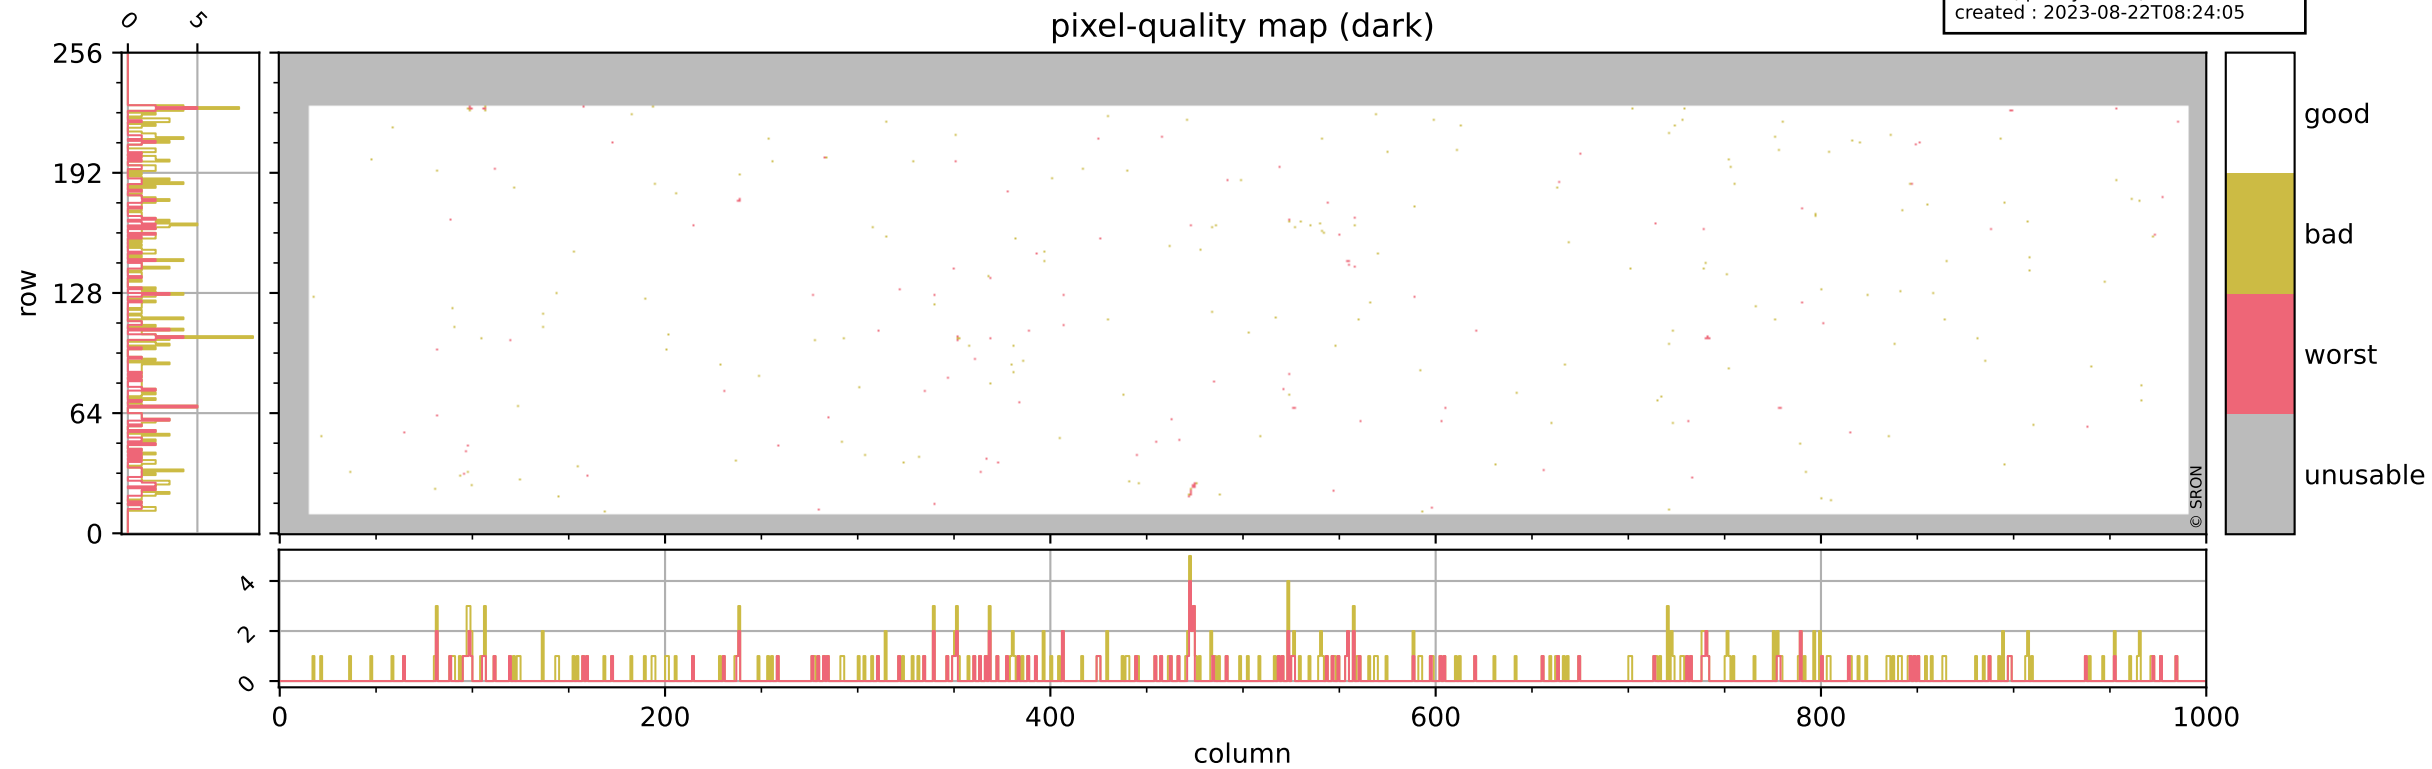

Tropomi SWIR pixel quality (official)

orbits : 19 in [19477, 19522]
coverage : 2021-07-17 / 2021-07-20
bad (quality < 0.8) : 3784
worst (quality < 0.1) : 463
created : 2023-08-22T08:24:05

pixel-quality map

Tropomi SWIR pixel quality (official)

orbits : 19 in [19477, 19522]
coverage : 2021-07-17 / 2021-07-20
bad (quality < 0.8) : 295
worst (quality < 0.1) : 116
created : 2023-08-22T08:24:05

Tropomi SWIR pixel quality (official)

orbits : 19 in [19477, 19522]
coverage : 2021-07-17 / 2021-07-20
bad (quality < 0.8) : 3524
worst (quality < 0.1) : 383
created : 2023-08-22T08:24:05

pixel-quality map (noise average)

Tropomi SWIR pixel quality (official)

orbits : 19 in [19477, 19522]
coverage : 2021-07-17 / 2021-07-20
created : 2023-08-22T08:24:06

Histograms of pixel-quality

Tropomi SWIR pixel quality (official) ground-tracks of Sentinel-5P

orbits : 19 in [19477, 19522]
coverage : 2021-07-17 / 2021-07-20
created : 2023-08-22T08:24:06