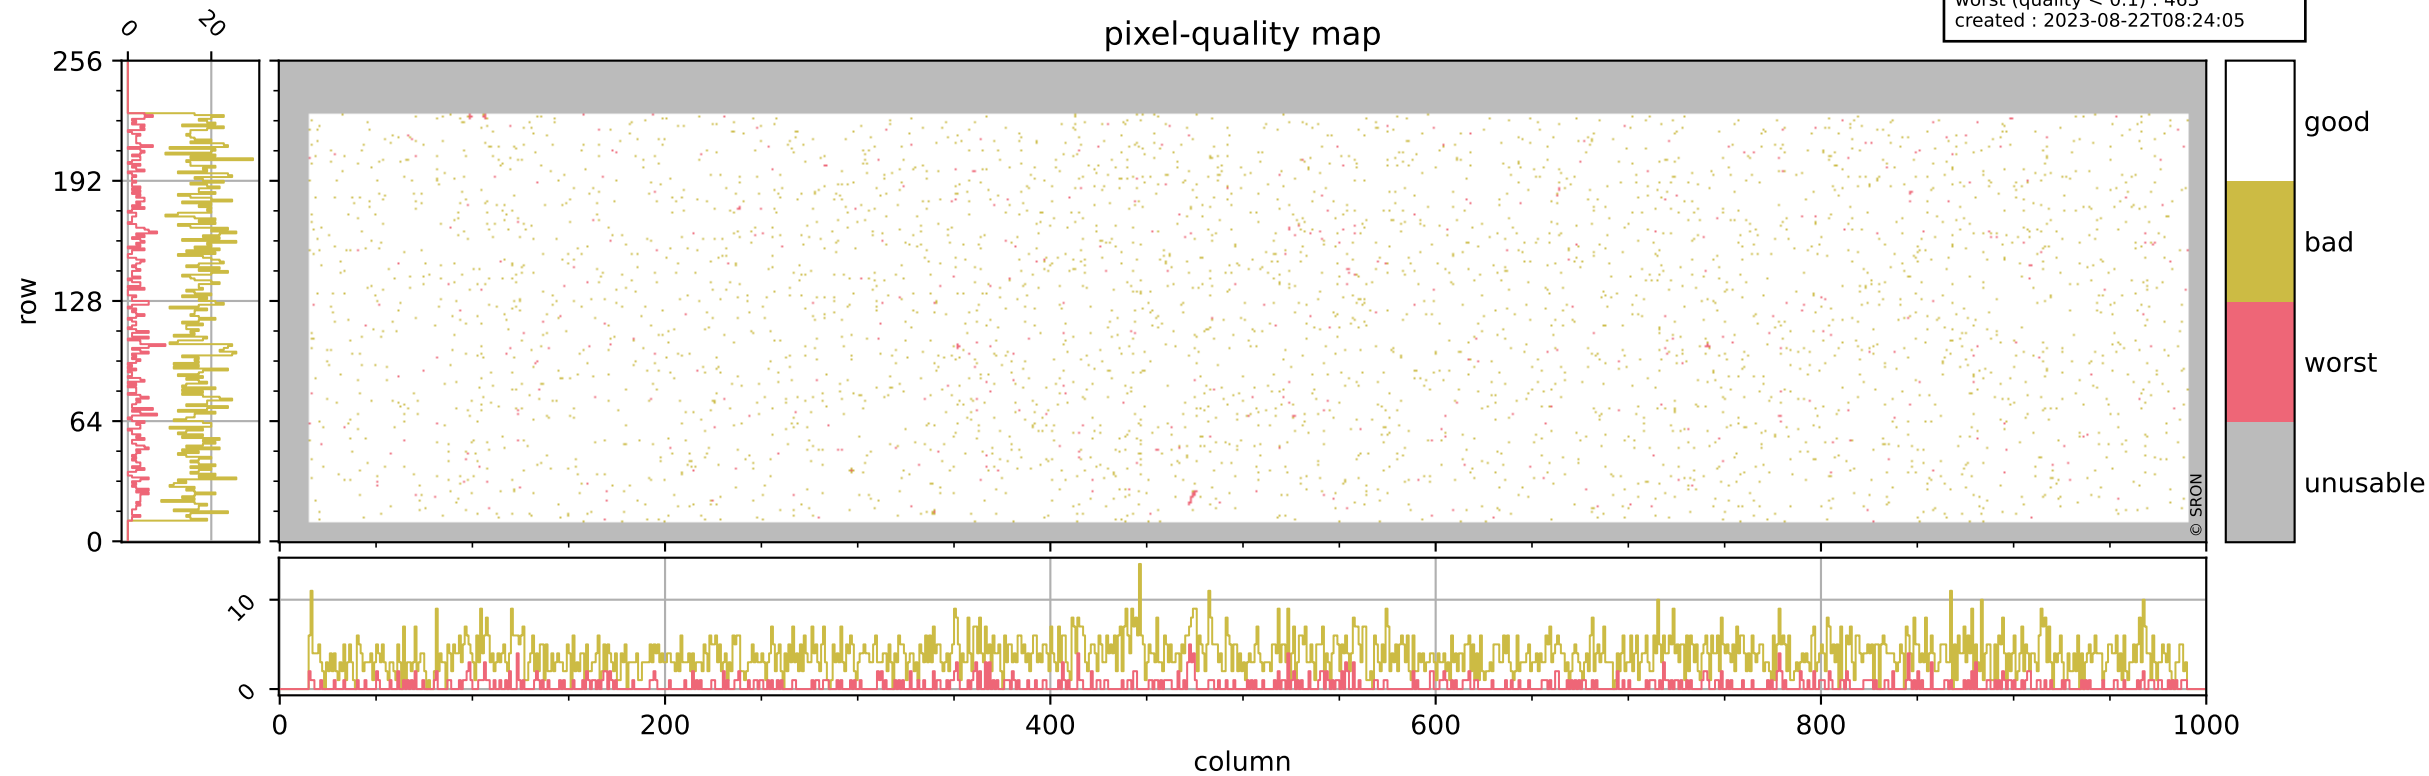

Tropomi SWIR pixel quality (official)

orbits : 19 in [19477, 19522]
coverage : 2021-07-17 / 2021-07-20
bad (quality < 0.8) : 3784
worst (quality < 0.1) : 463
created : 2023-08-22T08:24:05

pixel-quality map

Tropomi SWIR pixel quality (official)

orbits : 19 in [19477, 19522]
coverage : 2021-07-17 / 2021-07-20
bad (quality < 0.8) : 295
worst (quality < 0.1) : 116
created : 2023-08-22T08:24:05

Tropomi SWIR pixel quality (official)

orbits : 19 in [19477, 19522]
coverage : 2021-07-17 / 2021-07-20
bad (quality < 0.8) : 3524
worst (quality < 0.1) : 383
created : 2023-08-22T08:24:05

pixel-quality map (noise average)

Tropomi SWIR pixel quality (official)

orbits : 19 in [19477, 19522]
coverage : 2021-07-17 / 2021-07-20
created : 2023-08-22T08:24:06

Histograms of pixel-quality

Tropomi SWIR pixel quality (official) ground-tracks of Sentinel-5P

orbits : 19 in [19477, 19522]
coverage : 2021-07-17 / 2021-07-20
created : 2023-08-22T08:24:06