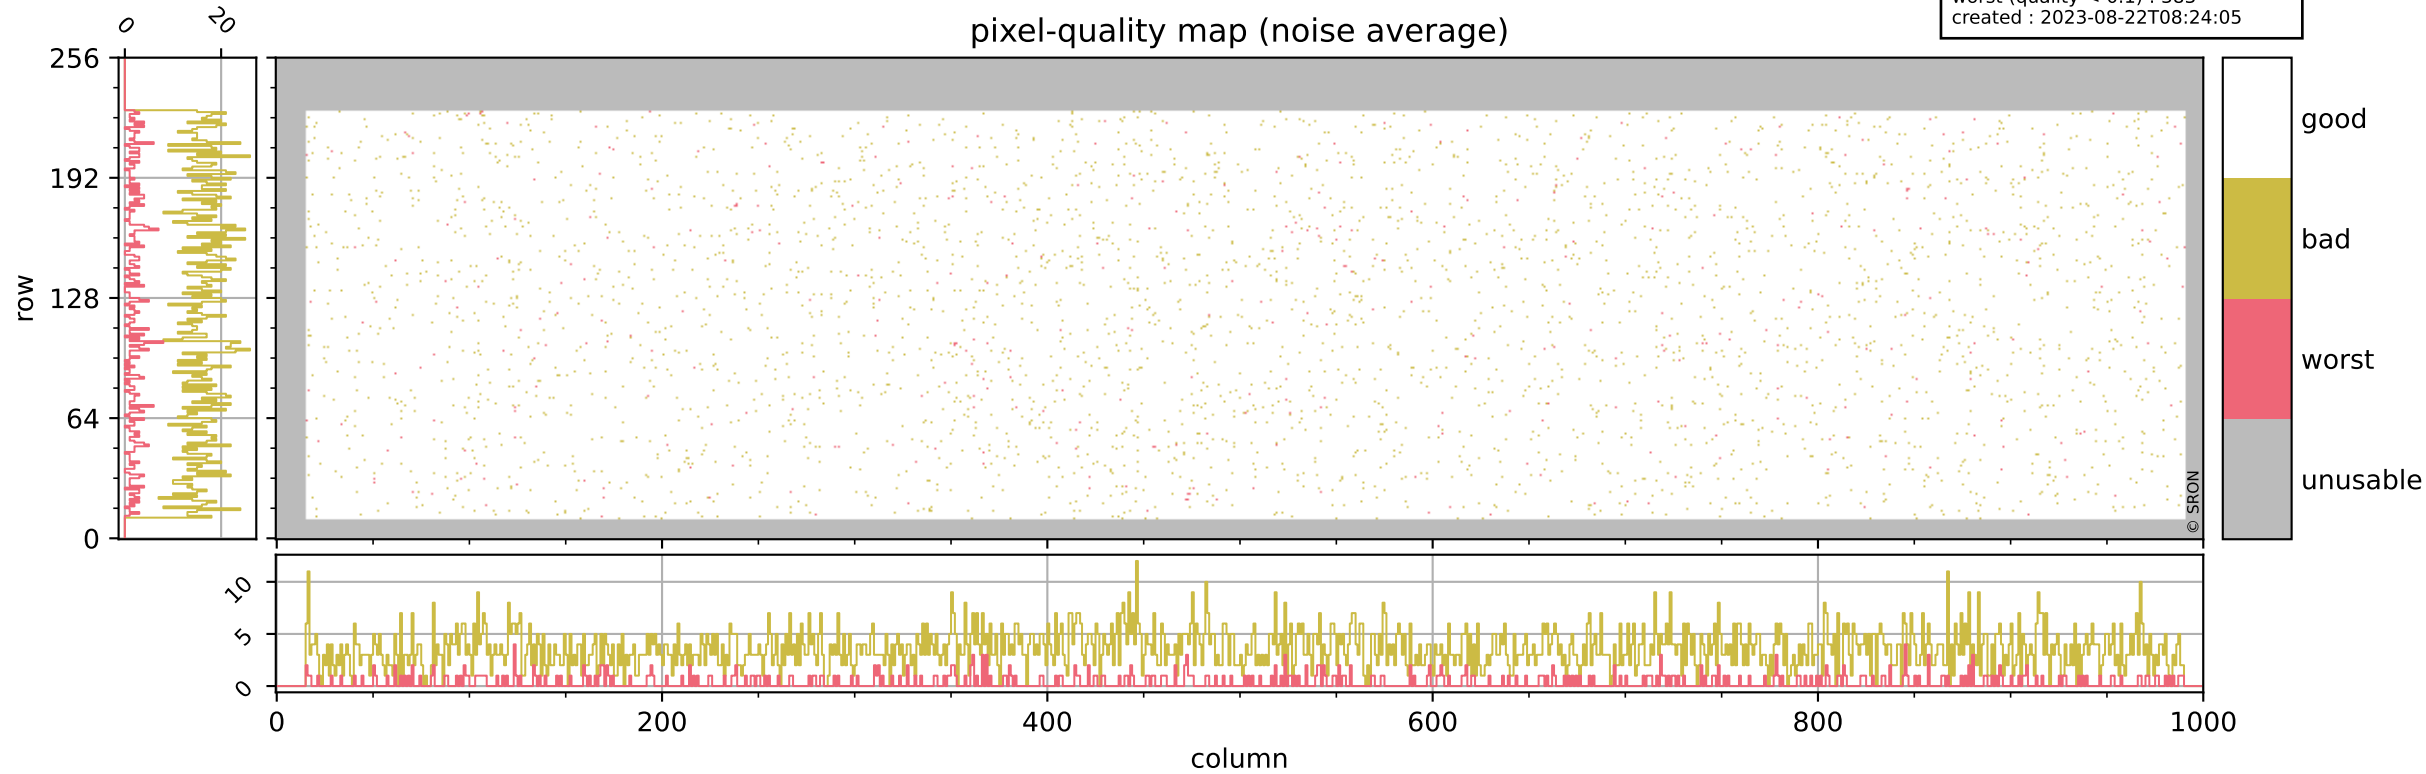

Tropomi SWIR pixel quality (official)

orbits : 19 in [19477, 19522]
coverage : 2021-07-17 / 2021-07-20
bad (quality < 0.8) : 295
worst (quality < 0.1) : 116
created : 2023-08-22T08:24:05

Tropomi SWIR pixel quality (official)

orbits : 19 in [19477, 19522]
coverage : 2021-07-17 / 2021-07-20
bad (quality < 0.8) : 3524
worst (quality < 0.1) : 383
created : 2023-08-22T08:24:05

pixel-quality map (noise average)

Tropomi SWIR pixel quality (official)

orbits : 19 in [19477, 19522]
coverage : 2021-07-17 / 2021-07-20
to good : 360
good to bad : 1644
to worst : 253
created : 2023-08-22T08:24:06

total quality compared with SWIR pixel-quality CKD

Tropomi SWIR pixel quality (official)

orbits : 19 in [19477, 19522]
coverage : 2021-07-17 / 2021-07-20
created : 2023-08-22T08:24:06

Histograms of pixel-quality

Tropomi SWIR pixel quality (official) ground-tracks of Sentinel-5P

orbits : 19 in [19477, 19522]
coverage : 2021-07-17 / 2021-07-20
created : 2023-08-22T08:24:06