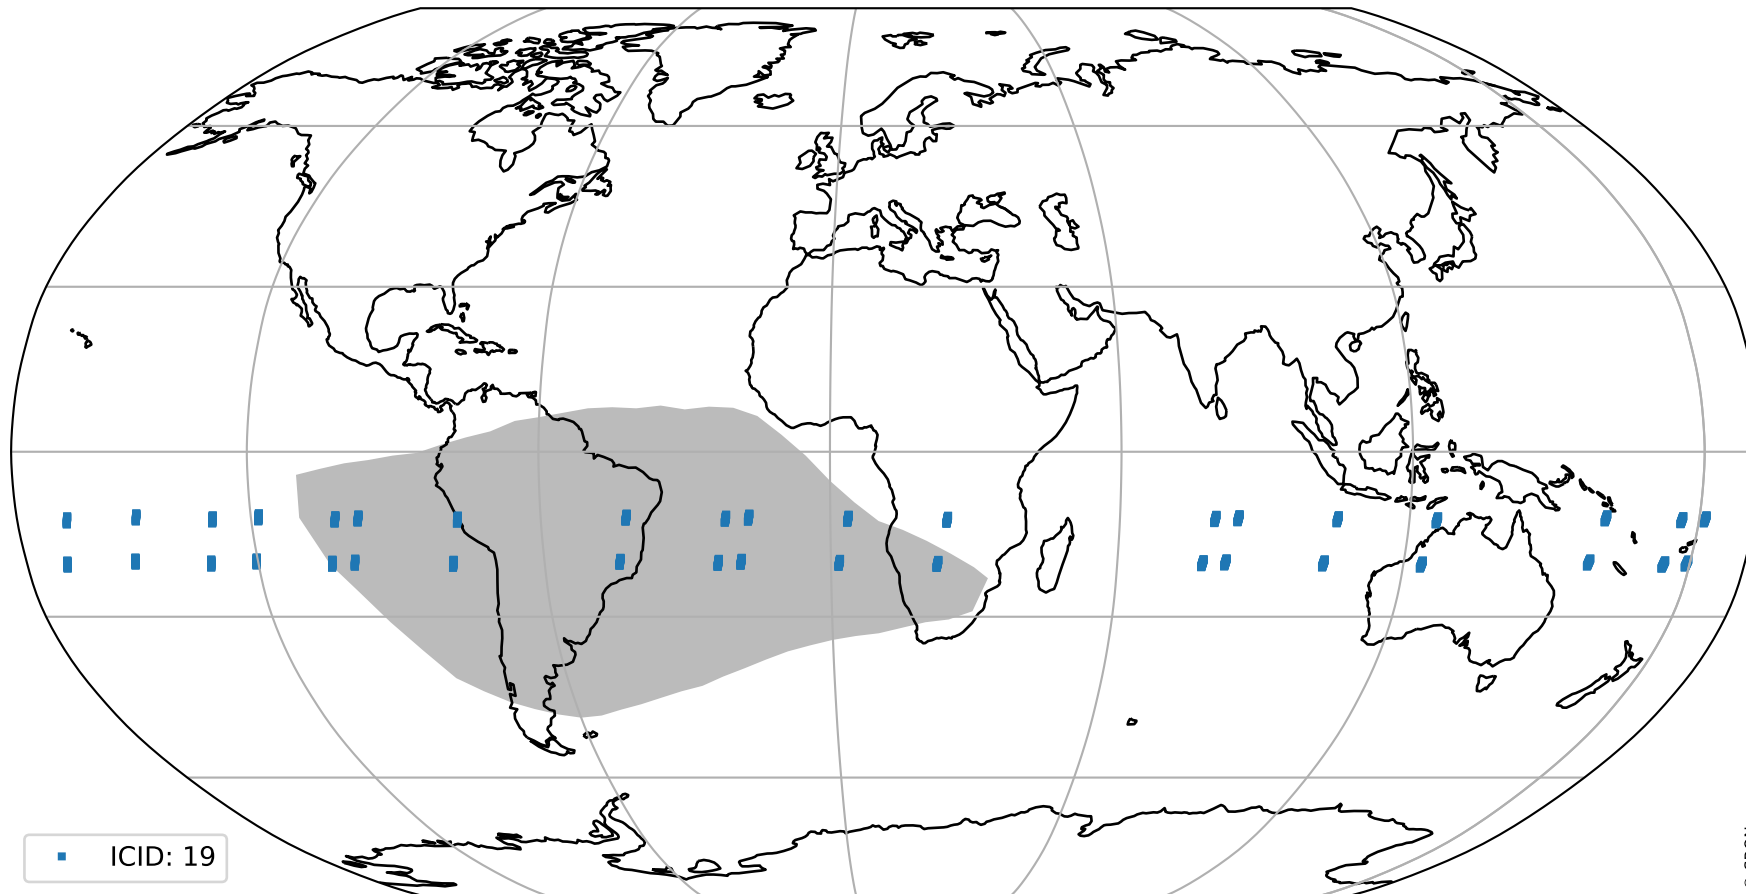

orbits : 19 in [19477, 19522]
coverage : 2021-07-17 / 2021-07-20
bad (quality < 0.8) : 3524
worst (quality < 0.1) : 383
created : 2023-08-22T08:24:05

pixel-quality map (noise average)

Tropomi SWIR pixel quality (official)

orbits : 19 in [19477, 19522]
coverage : 2021-07-17 / 2021-07-20
to good : 360
good to bad : 1644
to worst : 253
created : 2023-08-22T08:24:06

total quality compared with SWIR pixel-quality CKD

Tropomi SWIR pixel quality (official)

orbits : 19 in [19477, 19522]
coverage : 2021-07-17 / 2021-07-20
created : 2023-08-22T08:24:06

Histograms of pixel-quality

Tropomi SWIR pixel quality (official) ground-tracks of Sentinel-5P

orbits : 19 in [19477, 19522]
coverage : 2021-07-17 / 2021-07-20
created : 2023-08-22T08:24:06

Tropomi SWIR pixel quality (official)

orbits : [2827, 19522]
coverage : 2018-04-30 / 2021-07-20
created : 2023-08-22T08:24:06

trend of pixel quality & temperatures