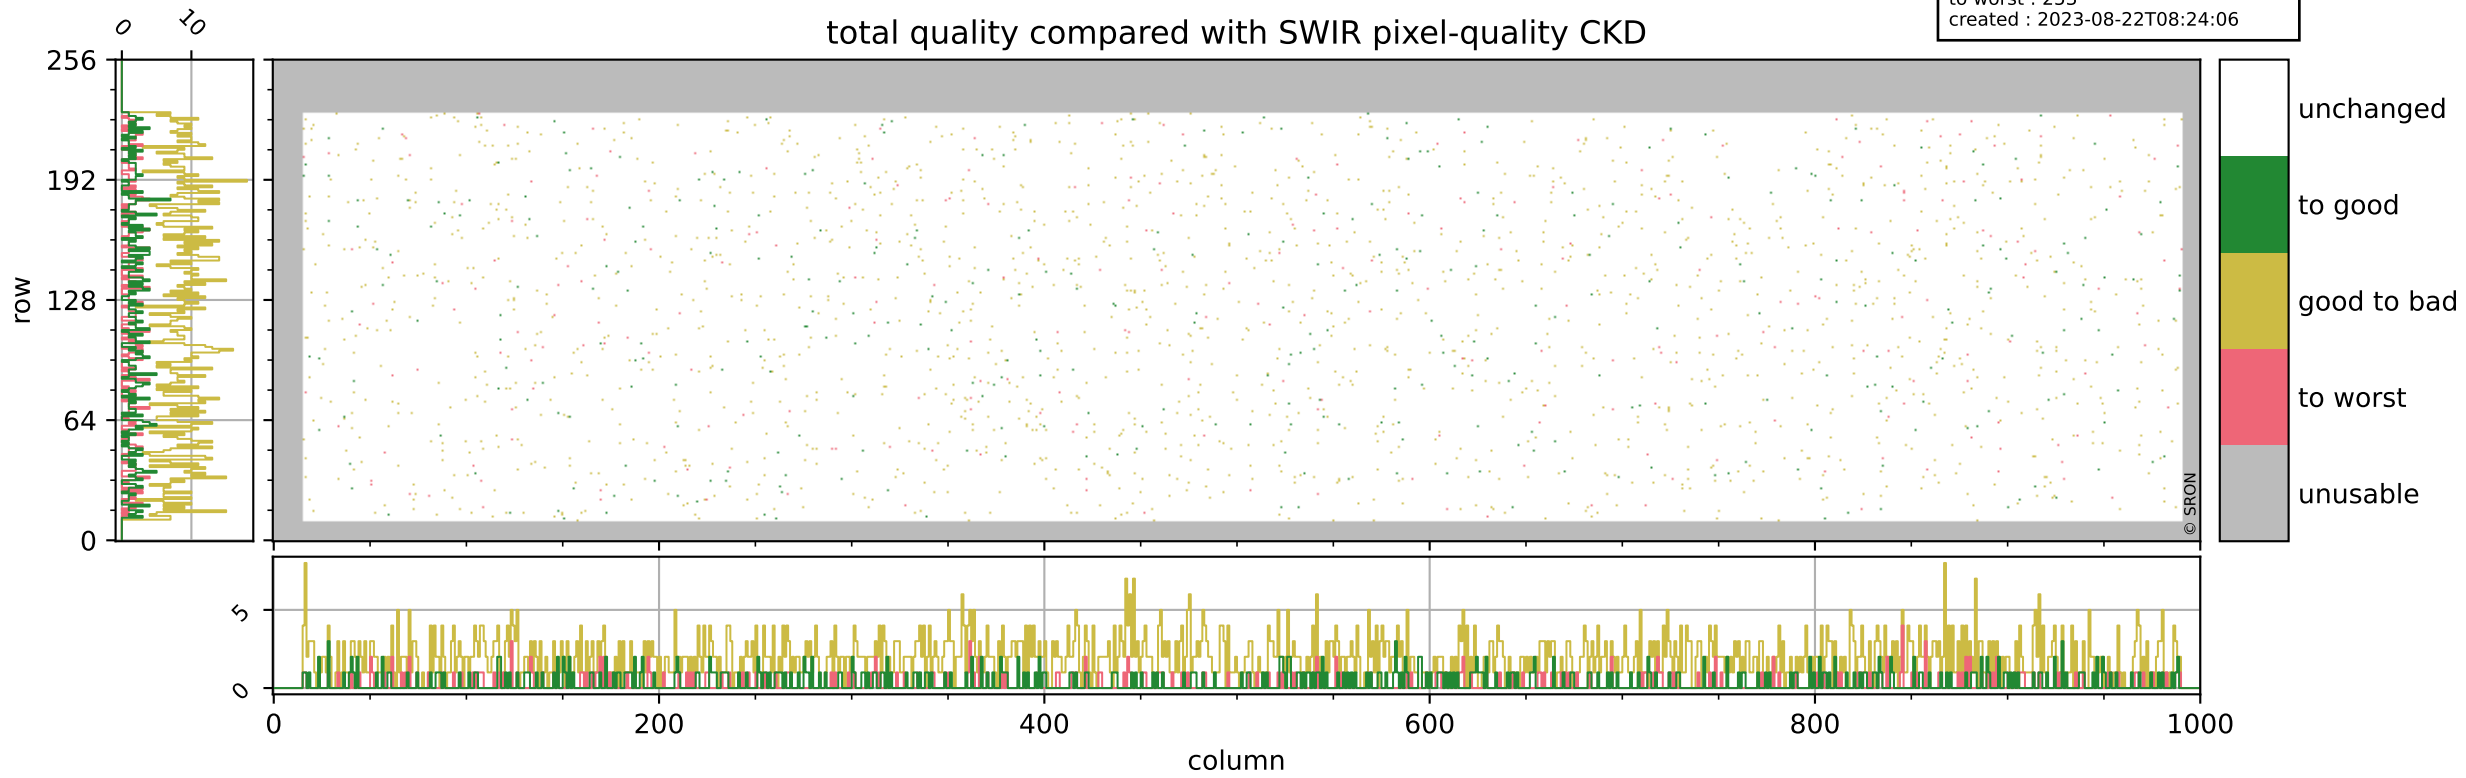

Tropomi SWIR pixel quality (official)

orbits : 19 in [19477, 19522]
coverage : 2021-07-17 / 2021-07-20
bad (quality < 0.8) : 295
worst (quality < 0.1) : 116
created : 2023-08-22T08:24:05

Tropomi SWIR pixel quality (official)

orbits : 19 in [19477, 19522]
coverage : 2021-07-17 / 2021-07-20
bad (quality < 0.8) : 3524
worst (quality < 0.1) : 383
created : 2023-08-22T08:24:05

pixel-quality map (noise average)

Tropomi SWIR pixel quality (official)

orbits : 19 in [19477, 19522]
coverage : 2021-07-17 / 2021-07-20
to good : 360
good to bad : 1644
to worst : 253
created : 2023-08-22T08:24:06

total quality compared with SWIR pixel-quality CKD

Tropomi SWIR pixel quality (official)

orbits : 19 in [19477, 19522]
coverage : 2021-07-17 / 2021-07-20
created : 2023-08-22T08:24:06

Histograms of pixel-quality

Tropomi SWIR pixel quality (official) ground-tracks of Sentinel-5P

orbits : 19 in [19477, 19522]
coverage : 2021-07-17 / 2021-07-20
created : 2023-08-22T08:24:06