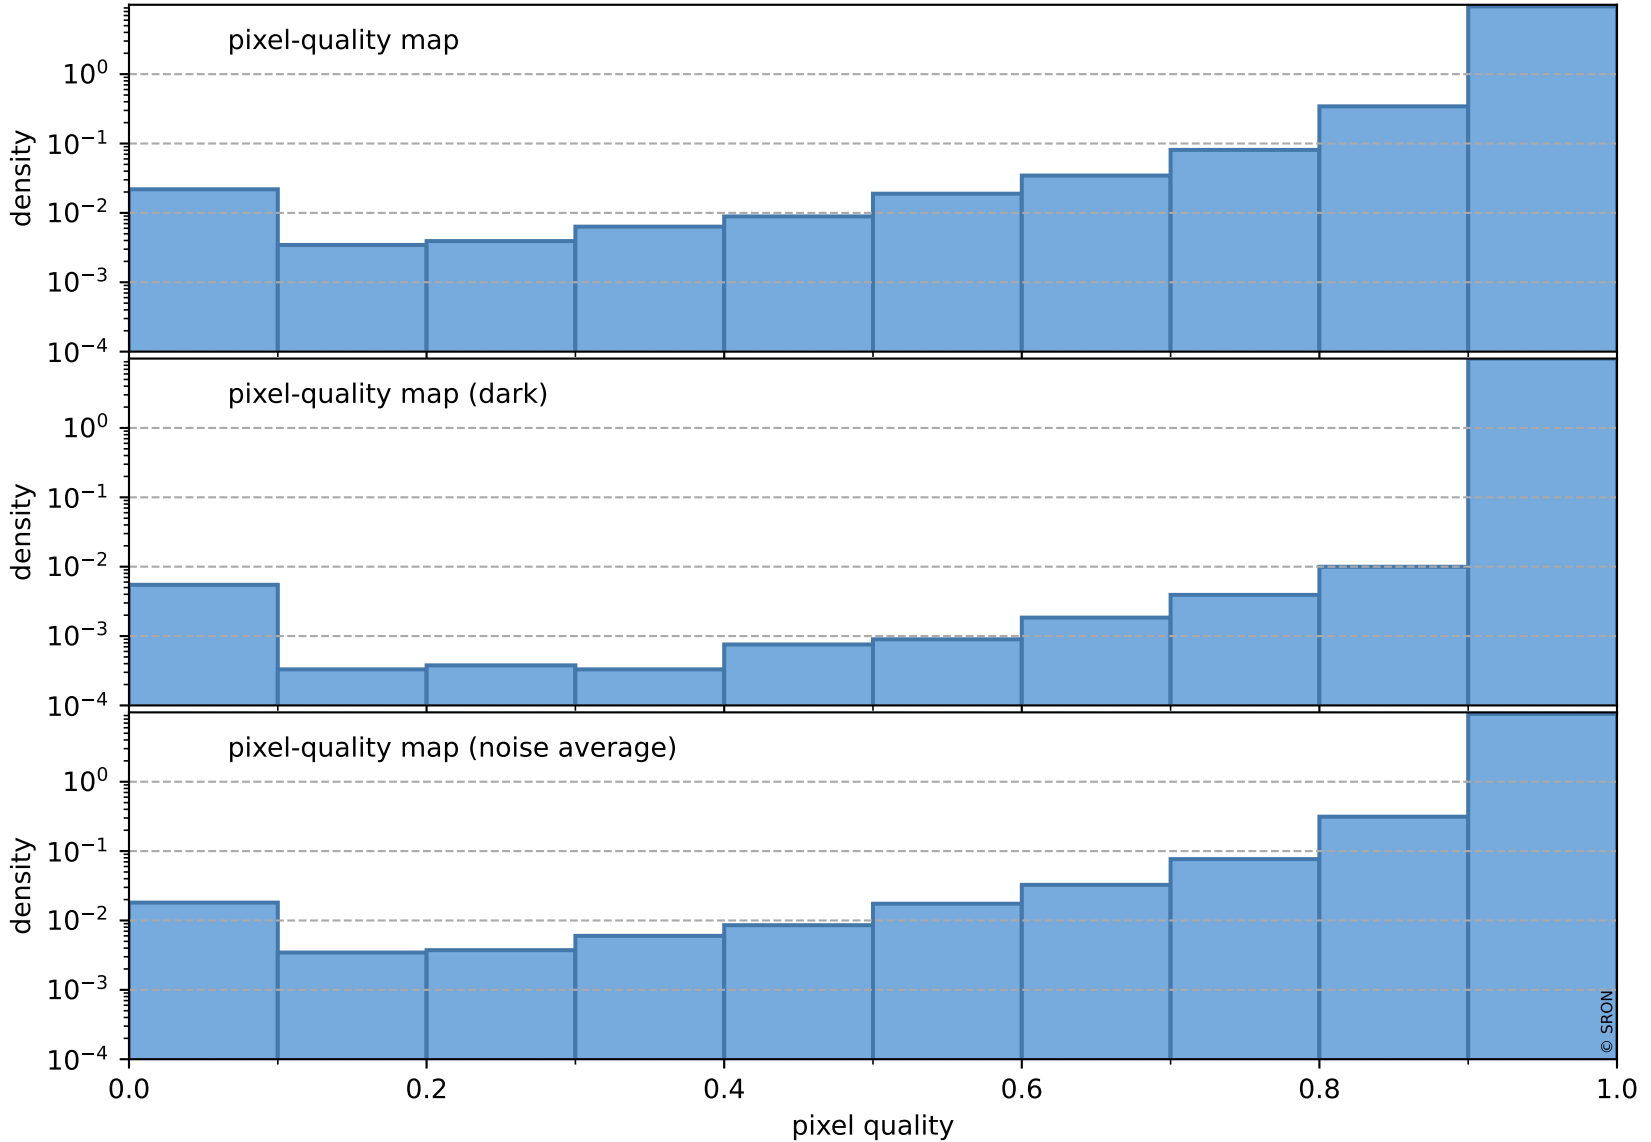

orbits : 19 in [19477, 19522]
coverage : 2021-07-17 / 2021-07-20
to good : 360
good to bad : 1644
to worst : 253
created : 2023-08-22T08:24:06

total quality compared with SWIR pixel-quality CKD

Tropomi SWIR pixel quality (official)

orbits : 19 in [19477, 19522]
coverage : 2021-07-17 / 2021-07-20
created : 2023-08-22T08:24:06

Histograms of pixel-quality

Tropomi SWIR pixel quality (official) ground-tracks of Sentinel-5P

orbits : 19 in [19477, 19522]
coverage : 2021-07-17 / 2021-07-20
created : 2023-08-22T08:24:06

Tropomi SWIR pixel quality (official)

orbits : [2827, 19522]
coverage : 2018-04-30 / 2021-07-20
created : 2023-08-22T08:24:06

trend of pixel quality & temperatures