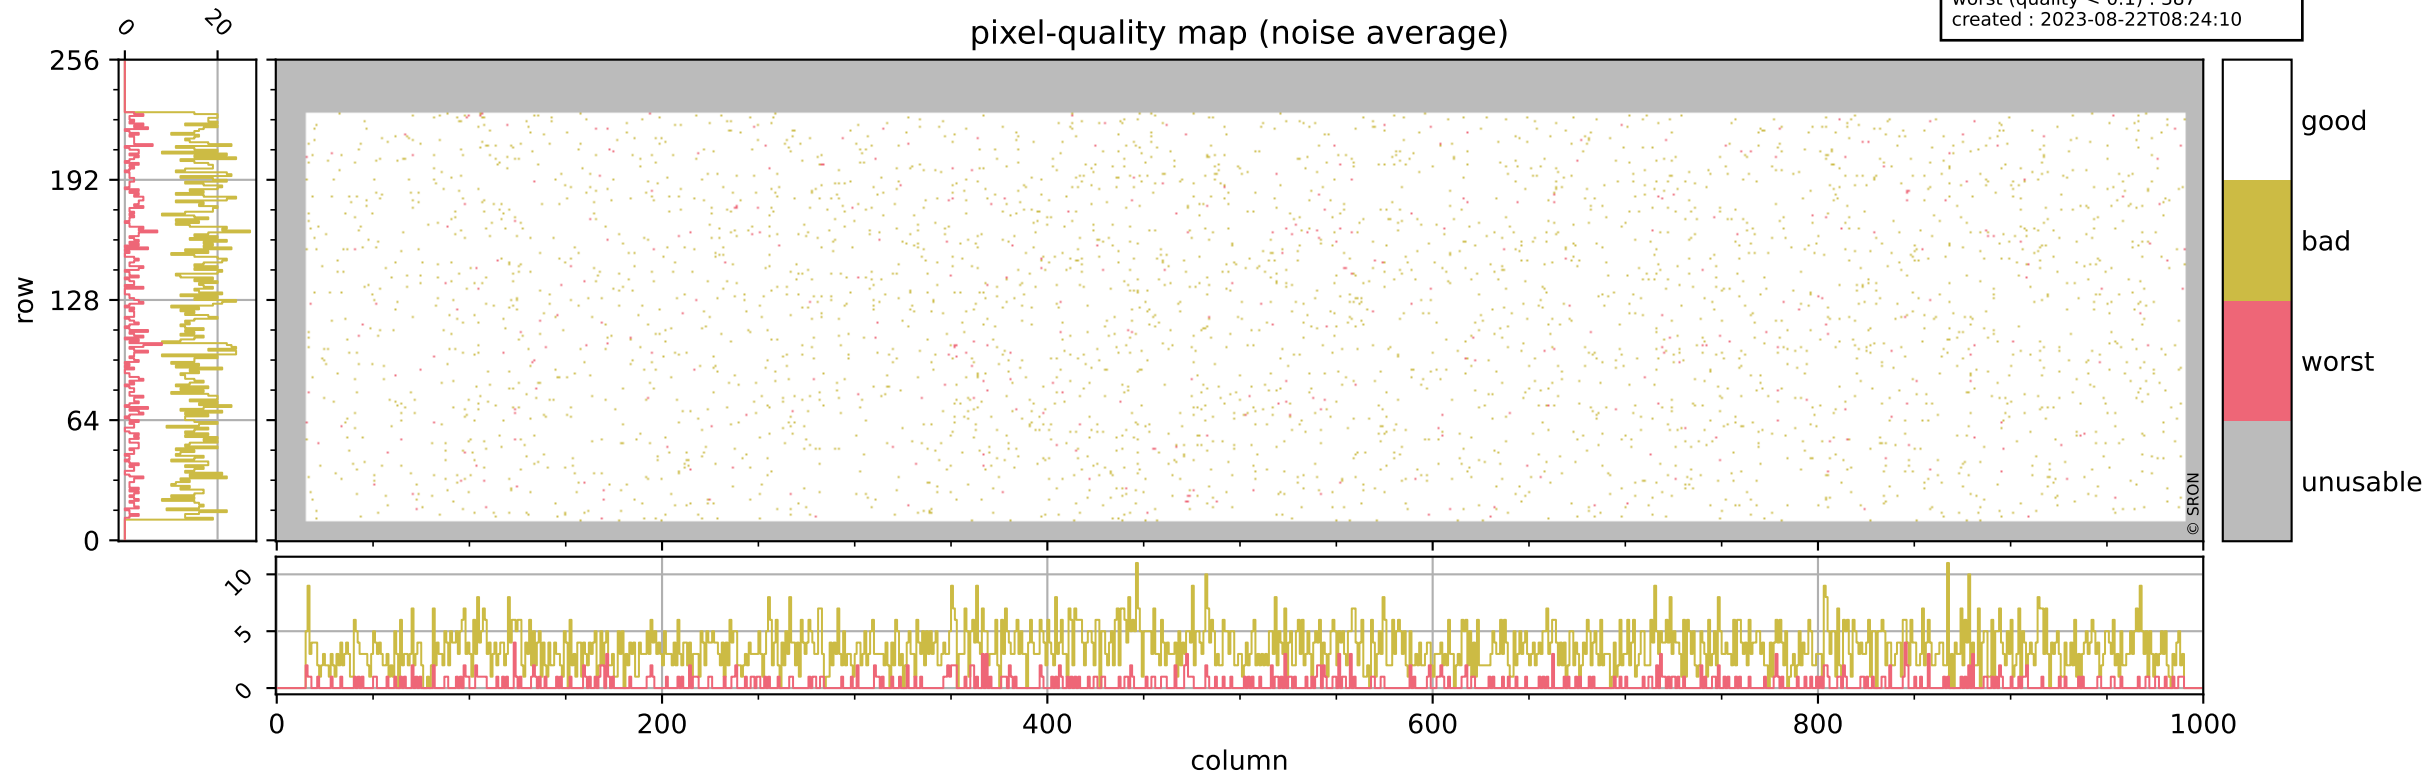

# Tropomi SWIR pixel quality (official)

orbits : 19 in [19507, 19552]  
coverage : 2021-07-19 / 2021-07-22  
bad (quality < 0.8) : 3751  
worst (quality < 0.1) : 465  
created : 2023-08-22T08:24:10

# Tropomi SWIR pixel quality (official)

orbits : 19 in [19507, 19552]  
coverage : 2021-07-19 / 2021-07-22  
bad (quality < 0.8) : 293  
worst (quality < 0.1) : 117  
created : 2023-08-22T08:24:10

# Tropomi SWIR pixel quality (official)

orbits : 19 in [19507, 19552]  
coverage : 2021-07-19 / 2021-07-22  
bad (quality < 0.8) : 3504  
worst (quality < 0.1) : 387  
created : 2023-08-22T08:24:10

## pixel-quality map (noise average)