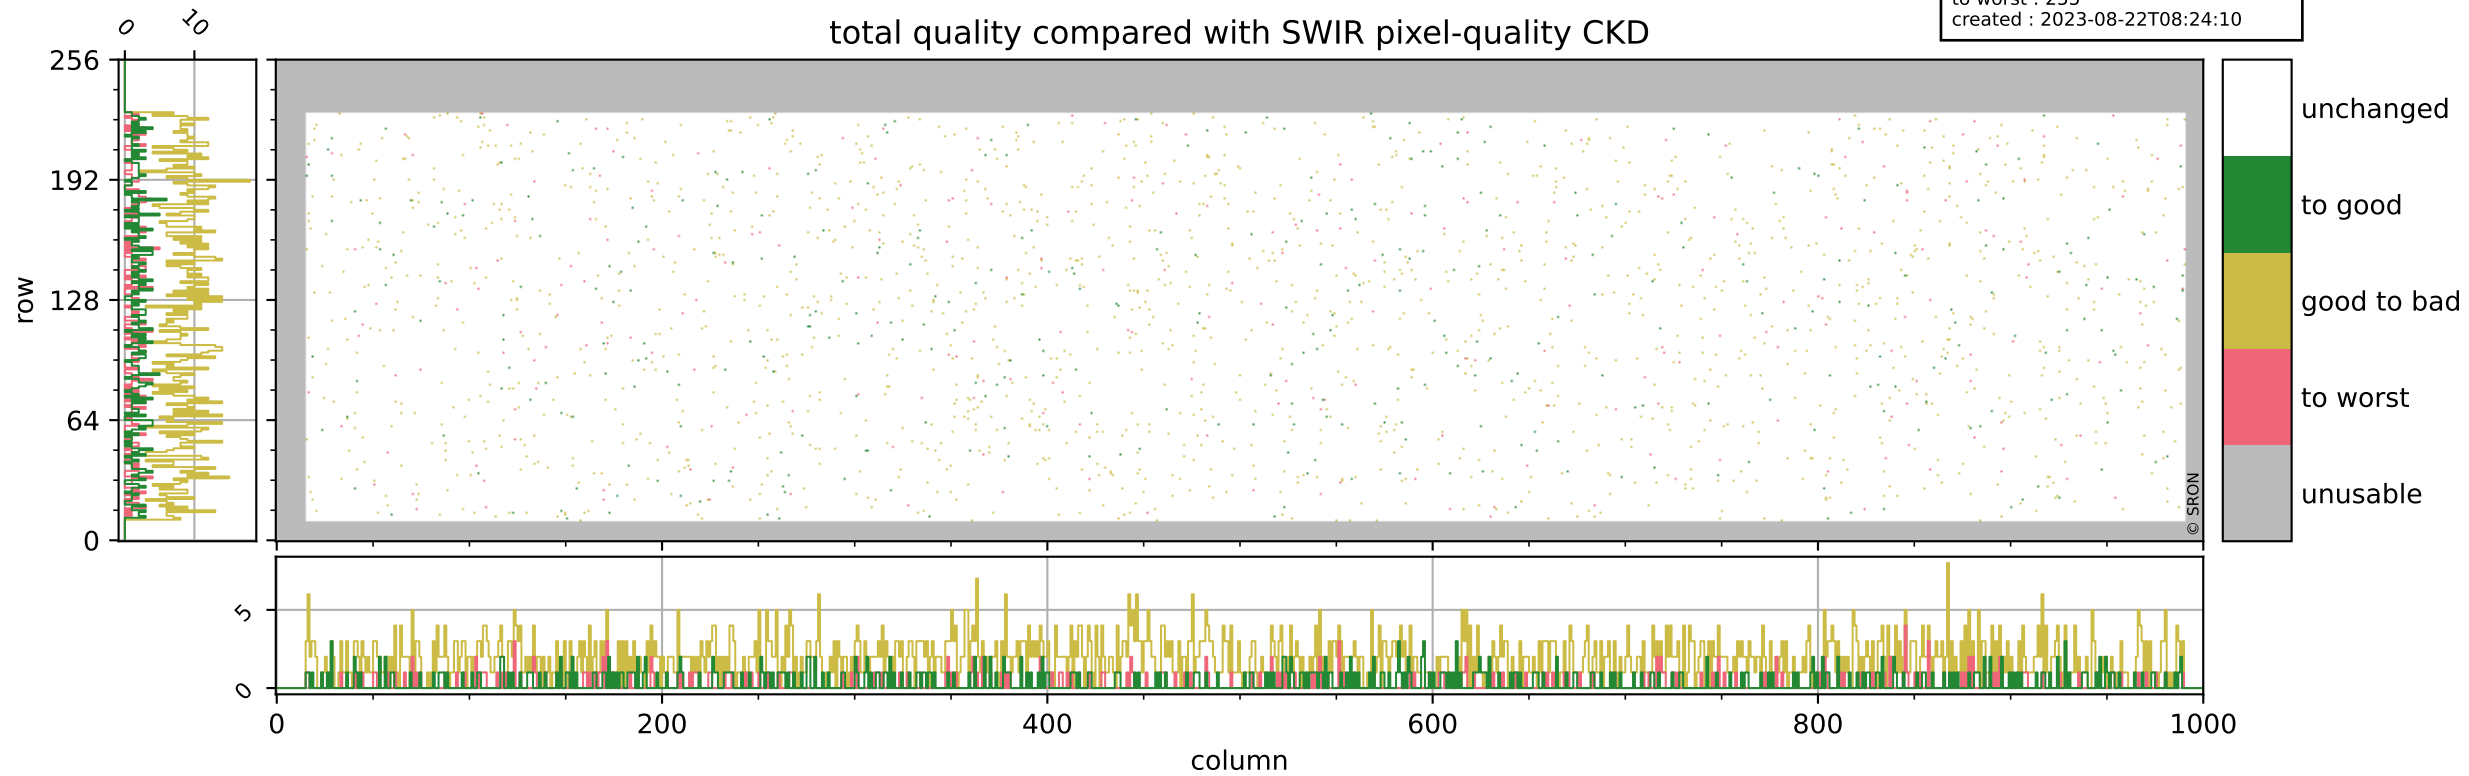

Tropomi SWIR pixel quality (official)

orbits : 19 in [19507, 19552]
coverage : 2021-07-19 / 2021-07-22
to good : 367
good to bad : 1614
to worst : 255
created : 2023-08-22T08:24:10

total quality compared with SWIR pixel-quality CKD