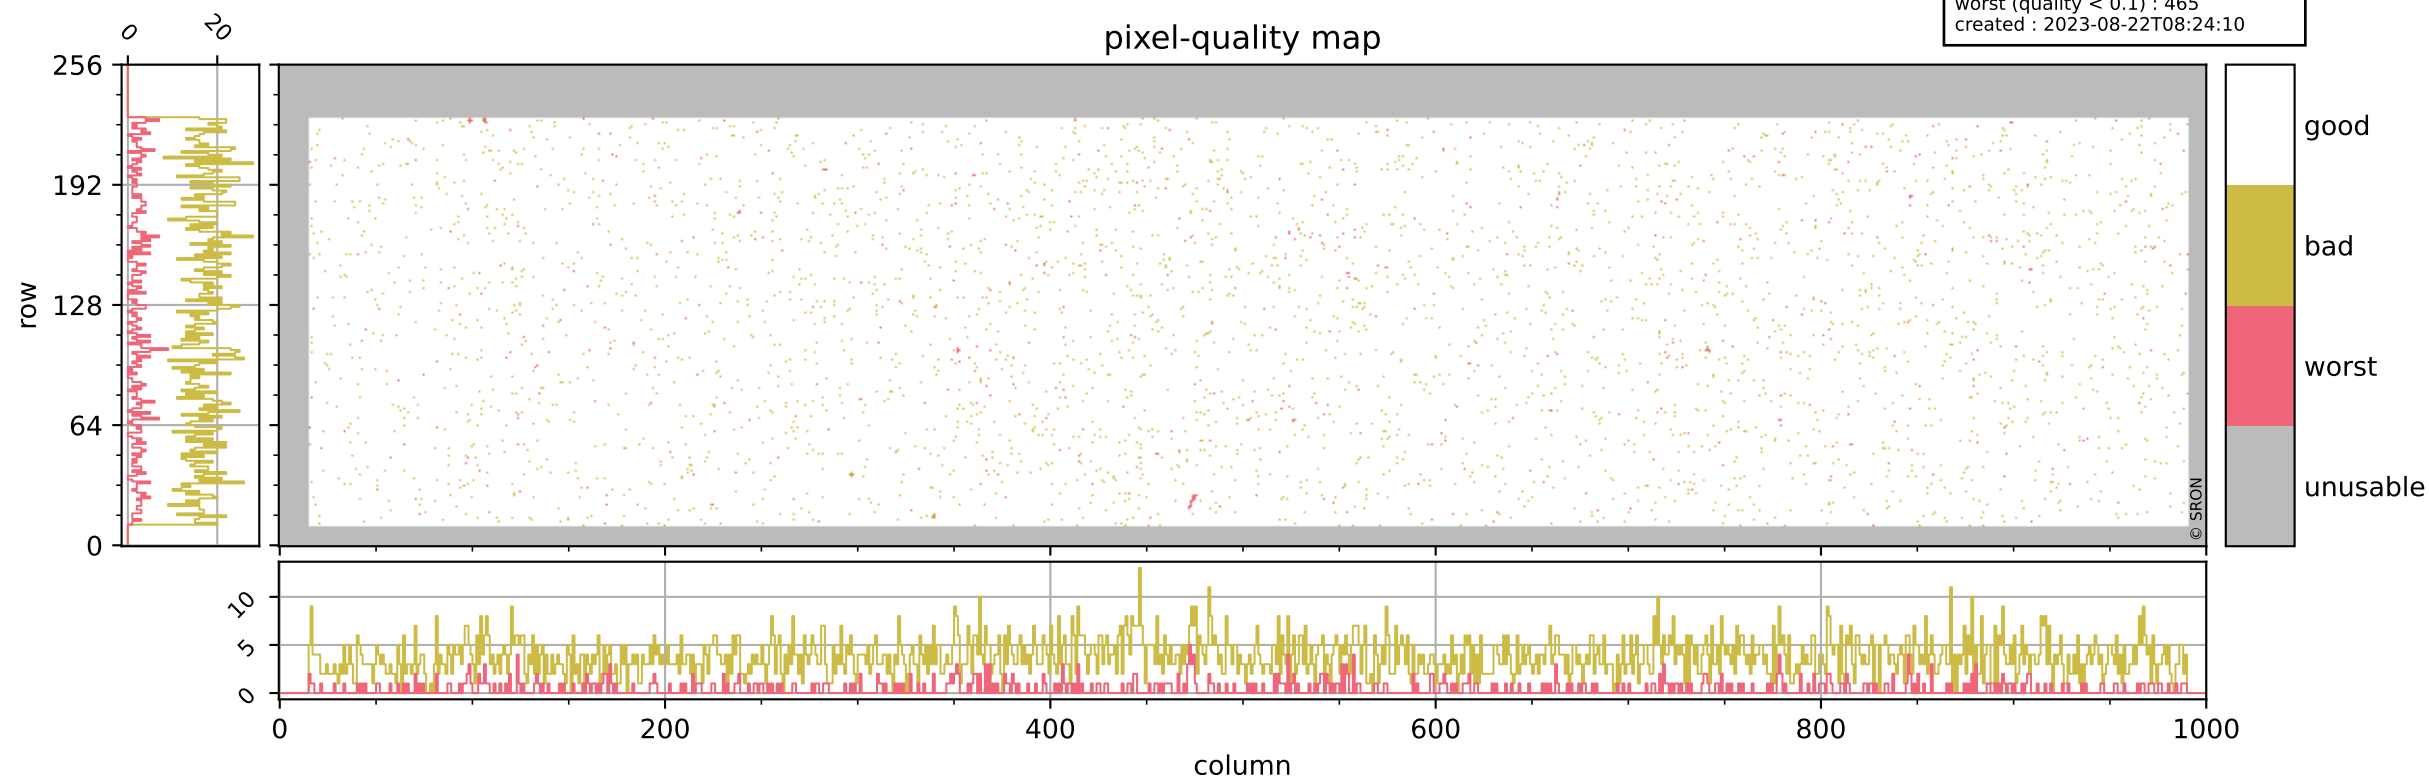

# Tropomi SWIR pixel quality (official)

orbits : 19 in [19507, 19552]  
coverage : 2021-07-19 / 2021-07-22  
bad (quality < 0.8) : 3751  
worst (quality < 0.1) : 465  
created : 2023-08-22T08:24:10

# Tropomi SWIR pixel quality (official)

orbits : 19 in [19507, 19552]  
coverage : 2021-07-19 / 2021-07-22  
bad (quality < 0.8) : 293  
worst (quality < 0.1) : 117  
created : 2023-08-22T08:24:10

# Tropomi SWIR pixel quality (official)

orbits : 19 in [19507, 19552]  
coverage : 2021-07-19 / 2021-07-22  
bad (quality < 0.8) : 3504  
worst (quality < 0.1) : 387  
created : 2023-08-22T08:24:10

# Tropomi SWIR pixel quality (official) ground-tracks of Sentinel-5P

orbits : 19 in [19507, 19552]  
coverage : 2021-07-19 / 2021-07-22  
created : 2023-08-22T08:24:11