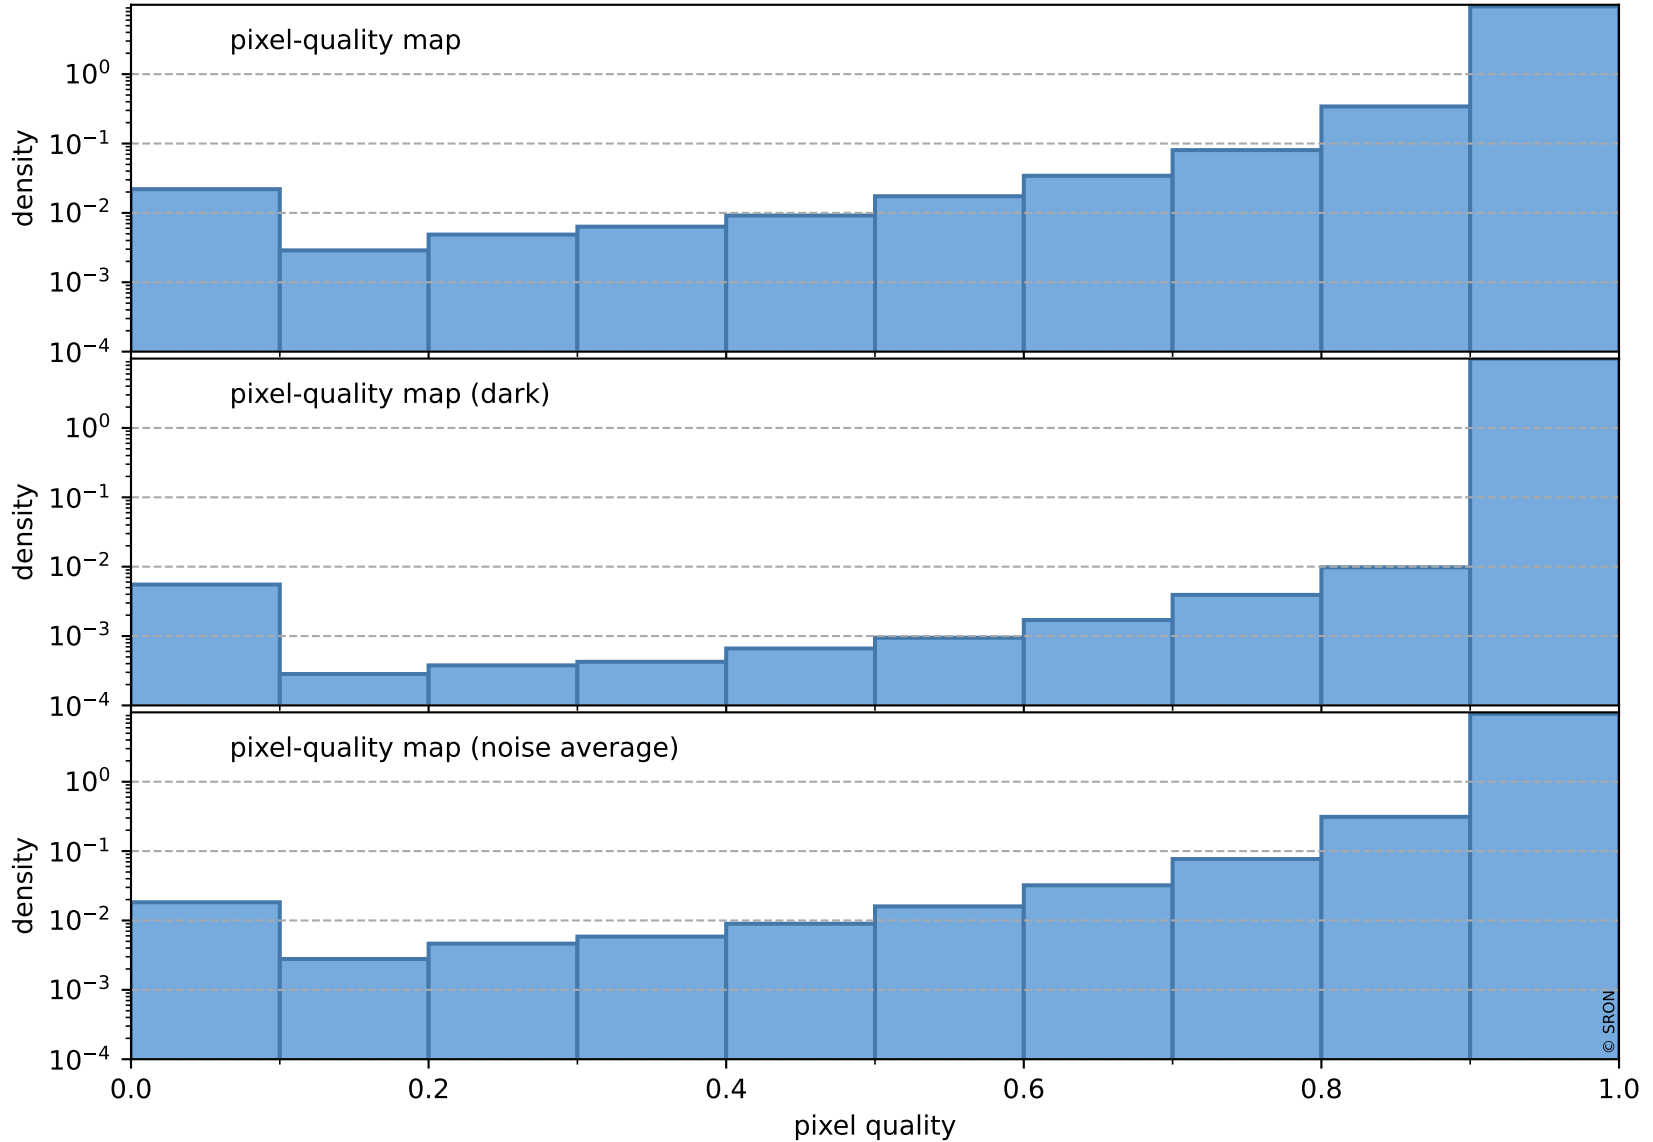

Tropomi SWIR pixel quality (official)

orbits : 19 in [19507, 19552]
coverage : 2021-07-19 / 2021-07-22
created : 2023-08-22T08:24:11

Histograms of pixel-quality