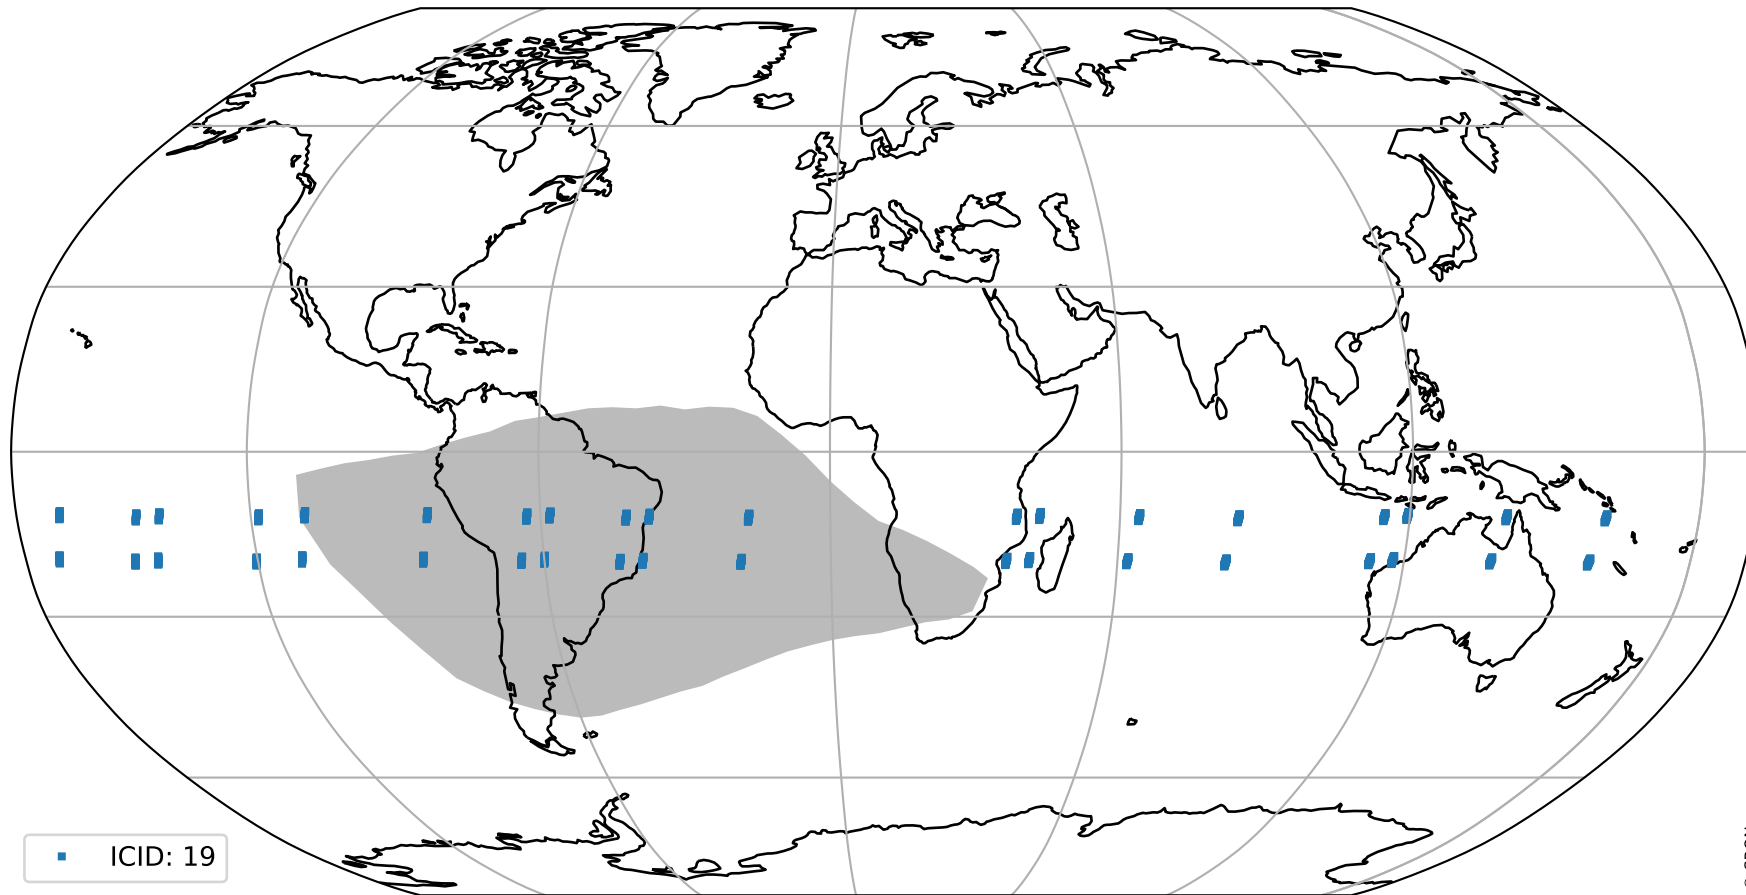

# Tropomi SWIR pixel quality (official)

orbits : 19 in [19507, 19552]  
coverage : 2021-07-19 / 2021-07-22  
created : 2023-08-22T08:24:11

## Histograms of pixel-quality

# Tropomi SWIR pixel quality (official) ground-tracks of Sentinel-5P

orbits : 19 in [19507, 19552]  
coverage : 2021-07-19 / 2021-07-22  
created : 2023-08-22T08:24:11