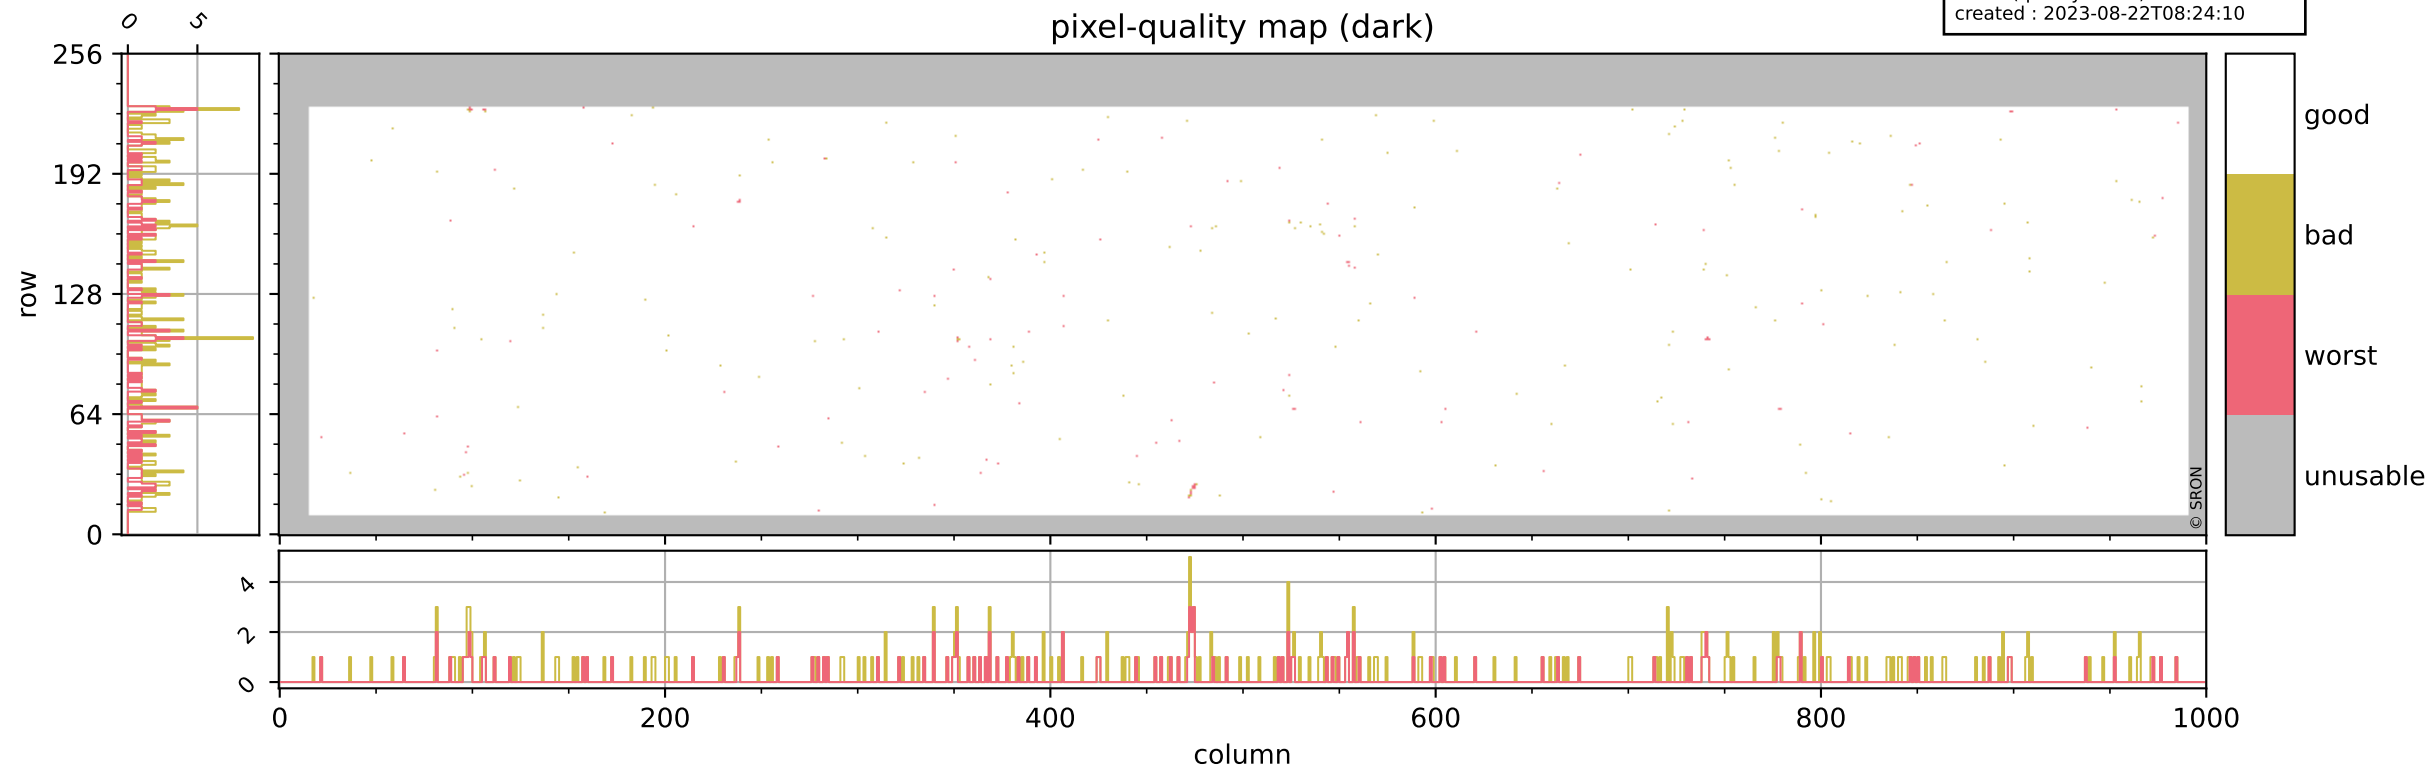

# Tropomi SWIR pixel quality (official)

orbits : 19 in [19507, 19552]  
coverage : 2021-07-19 / 2021-07-22  
bad (quality < 0.8) : 3751  
worst (quality < 0.1) : 465  
created : 2023-08-22T08:24:10

# Tropomi SWIR pixel quality (official)

orbits : 19 in [19507, 19552]  
coverage : 2021-07-19 / 2021-07-22  
bad (quality < 0.8) : 293  
worst (quality < 0.1) : 117  
created : 2023-08-22T08:24:10

# Tropomi SWIR pixel quality (official)

orbits : 19 in [19507, 19552]  
coverage : 2021-07-19 / 2021-07-22  
bad (quality < 0.8) : 3504  
worst (quality < 0.1) : 387  
created : 2023-08-22T08:24:10

# Tropomi SWIR pixel quality (official) ground-tracks of Sentinel-5P

orbits : 19 in [19507, 19552]  
coverage : 2021-07-19 / 2021-07-22  
created : 2023-08-22T08:24:11