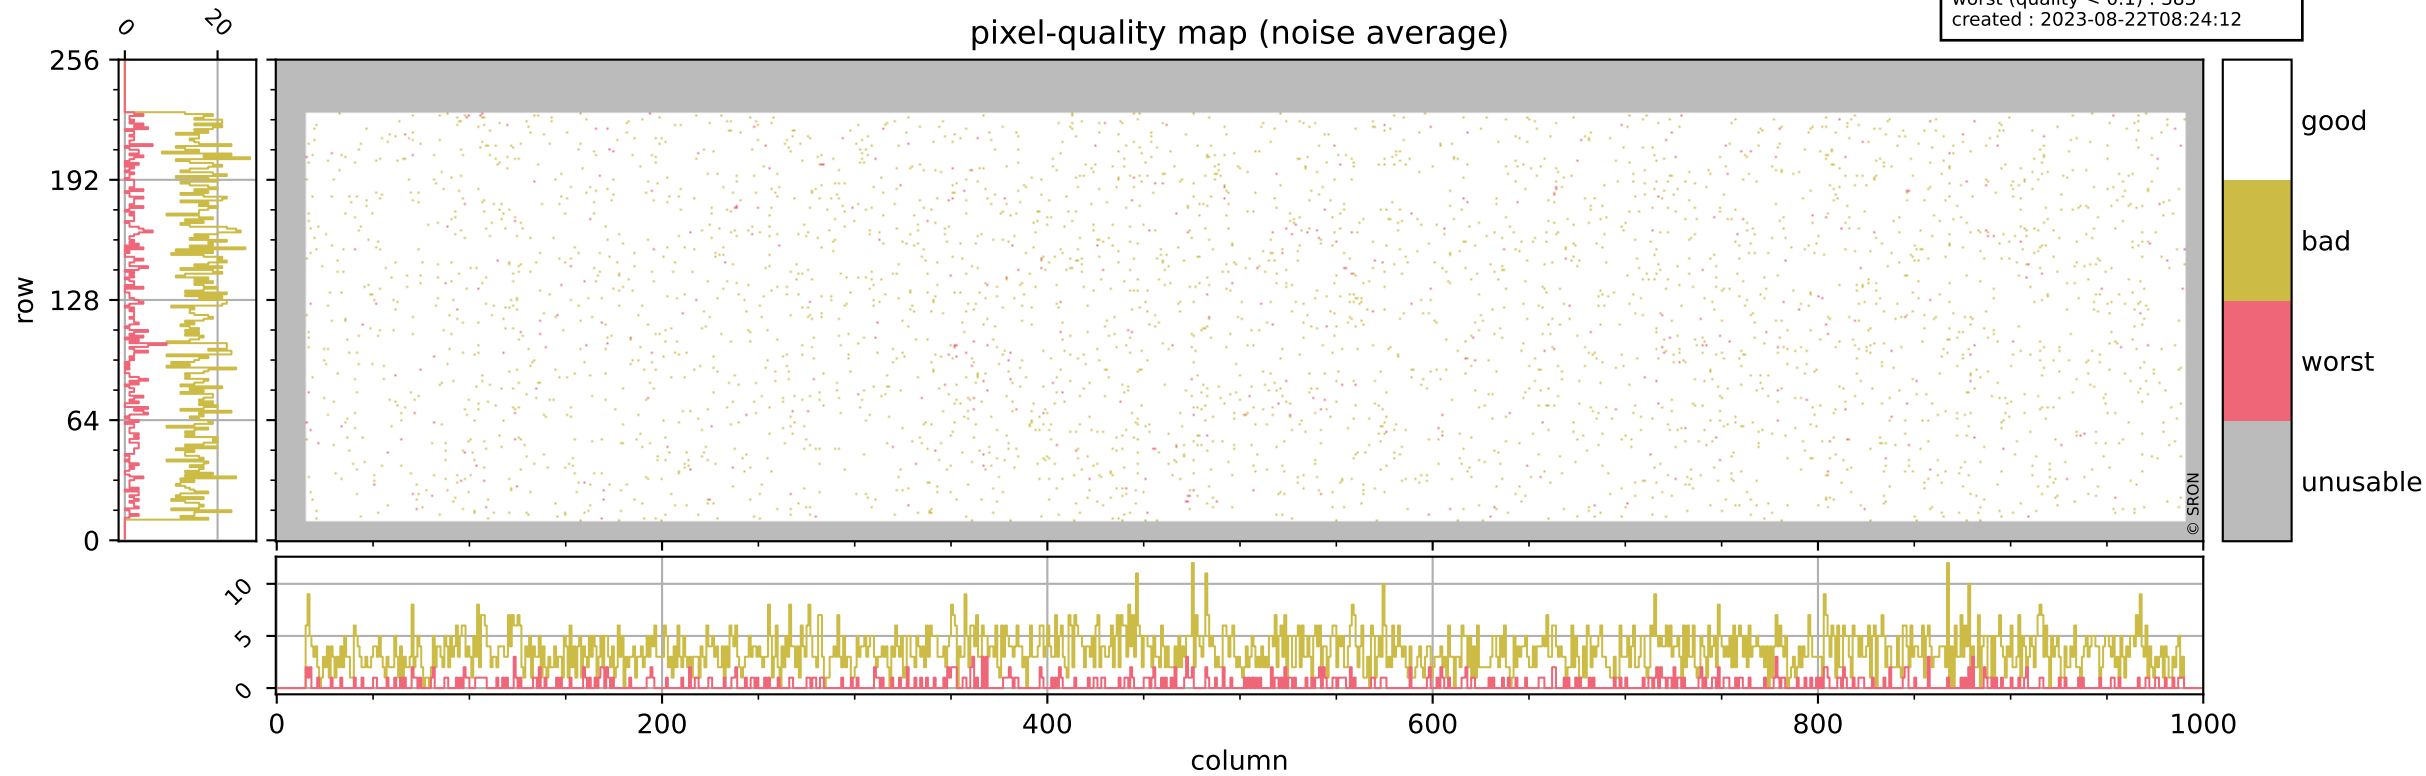

Tropomi SWIR pixel quality (official)

orbits : 20 in [19522, 19567]
coverage : 2021-07-20 / 2021-07-23
bad (quality < 0.8) : 3788
worst (quality < 0.1) : 462
created : 2023-08-22T08:24:12

Tropomi SWIR pixel quality (official)

orbits : 20 in [19522, 19567]
coverage : 2021-07-20 / 2021-07-23
bad (quality < 0.8) : 293
worst (quality < 0.1) : 116
created : 2023-08-22T08:24:12

Tropomi SWIR pixel quality (official)

orbits : 20 in [19522, 19567]
coverage : 2021-07-20 / 2021-07-23
bad (quality < 0.8) : 3543
worst (quality < 0.1) : 383
created : 2023-08-22T08:24:12

pixel-quality map (noise average)

Tropomi SWIR pixel quality (official)

orbits : 20 in [19522, 19567]
coverage : 2021-07-20 / 2021-07-23
to good : 362
good to bad : 1653
to worst : 252
created : 2023-08-22T08:24:13

Tropomi SWIR pixel quality (official) ground-tracks of Sentinel-5P

orbits : 20 in [19522, 19567]
coverage : 2021-07-20 / 2021-07-23
created : 2023-08-22T08:24:13

Tropomi SWIR pixel quality (official)

orbits : [2827, 19567]
coverage : 2018-04-30 / 2021-07-23
created : 2023-08-22T08:24:14