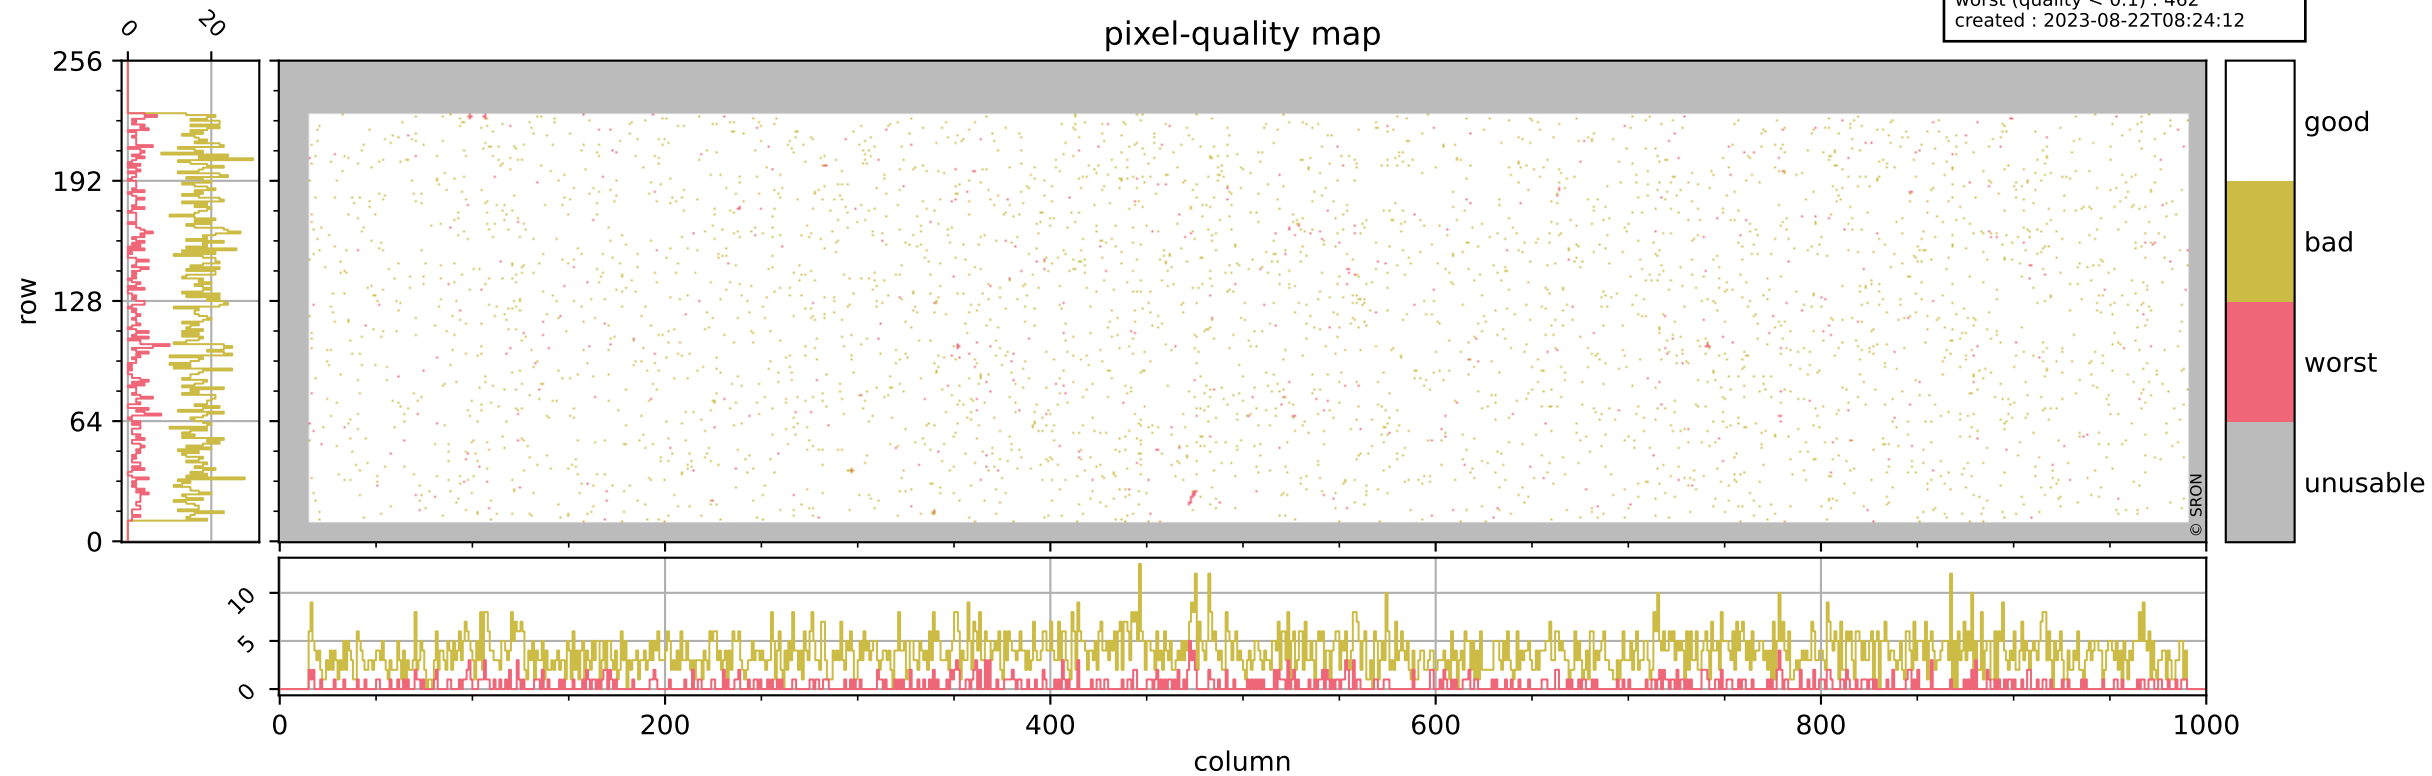

Tropomi SWIR pixel quality (official)

orbits : 20 in [19522, 19567]
coverage : 2021-07-20 / 2021-07-23
bad (quality < 0.8) : 3788
worst (quality < 0.1) : 462
created : 2023-08-22T08:24:12

Tropomi SWIR pixel quality (official)

orbits : 20 in [19522, 19567]
coverage : 2021-07-20 / 2021-07-23
bad (quality < 0.8) : 293
worst (quality < 0.1) : 116
created : 2023-08-22T08:24:12

Tropomi SWIR pixel quality (official)

orbits : 20 in [19522, 19567]
coverage : 2021-07-20 / 2021-07-23
bad (quality < 0.8) : 3543
worst (quality < 0.1) : 383
created : 2023-08-22T08:24:12

pixel-quality map (noise average)

Tropomi SWIR pixel quality (official)

orbits : 20 in [19522, 19567]
coverage : 2021-07-20 / 2021-07-23
to good : 362
good to bad : 1653
to worst : 252
created : 2023-08-22T08:24:13

Tropomi SWIR pixel quality (official) ground-tracks of Sentinel-5P

orbits : 20 in [19522, 19567]
coverage : 2021-07-20 / 2021-07-23
created : 2023-08-22T08:24:13

Tropomi SWIR pixel quality (official)

orbits : [2827, 19567]
coverage : 2018-04-30 / 2021-07-23
created : 2023-08-22T08:24:14