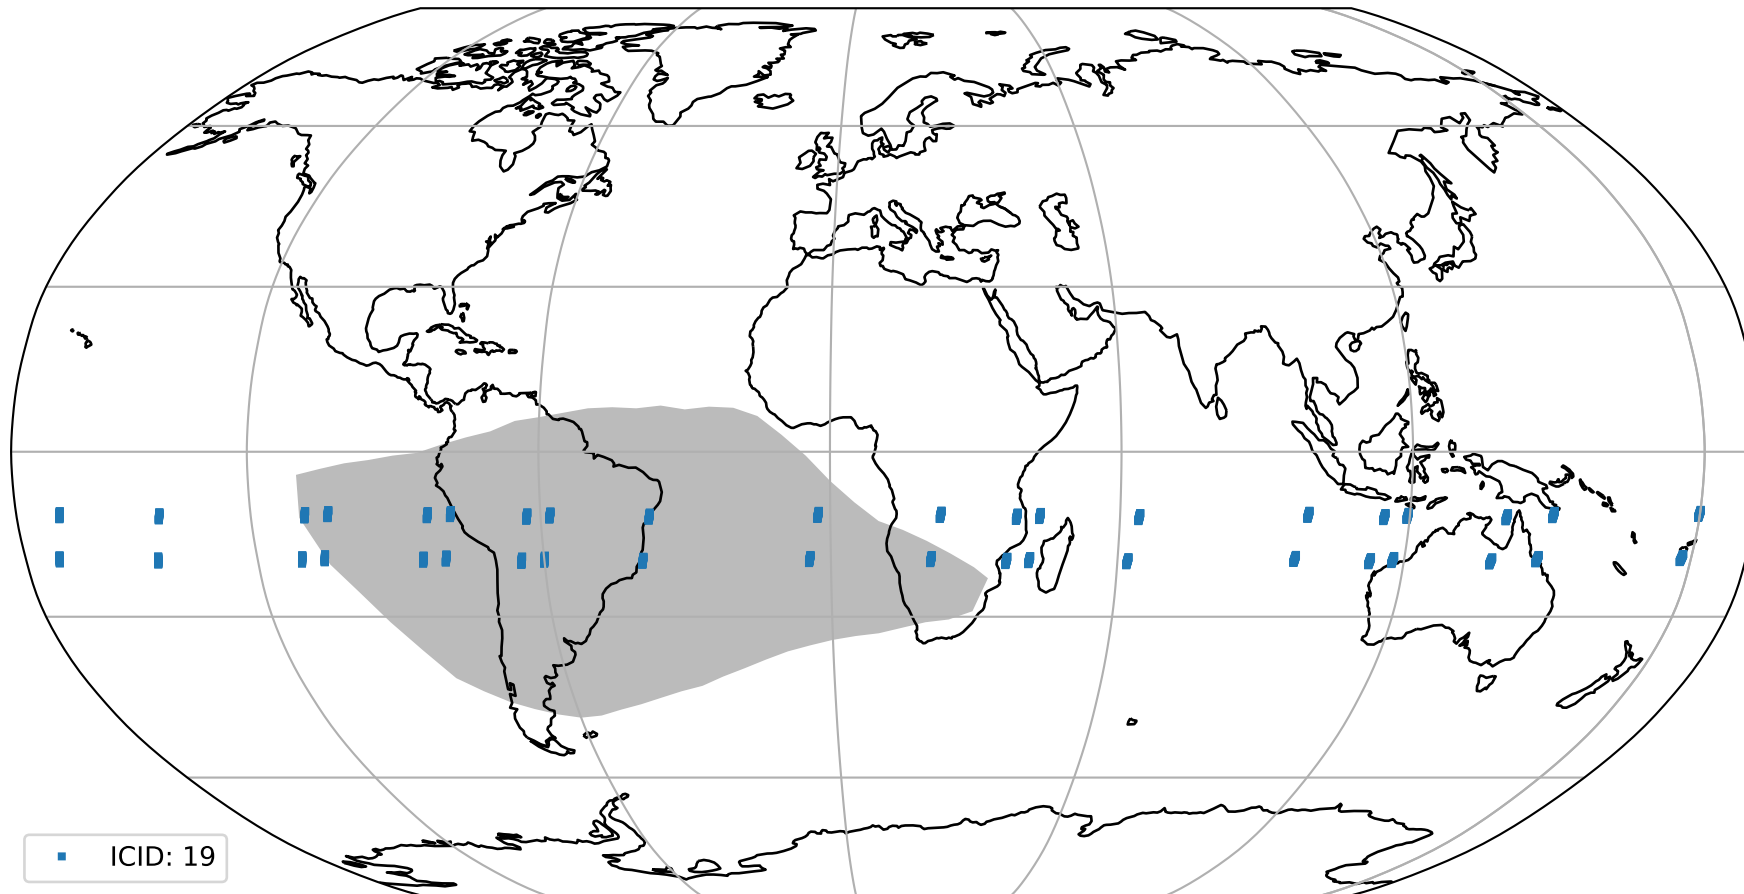

pixel-quality map (noise average)

Tropomi SWIR pixel quality (official)

orbits : 20 in [19522, 19567]
coverage : 2021-07-20 / 2021-07-23
to good : 362
good to bad : 1653
to worst : 252
created : 2023-08-22T08:24:13

total quality compared with SWIR pixel-quality CKD

Tropomi SWIR pixel quality (official)

orbits : 20 in [19522, 19567]
coverage : 2021-07-20 / 2021-07-23
created : 2023-08-22T08:24:13

Histograms of pixel-quality

Tropomi SWIR pixel quality (official) ground-tracks of Sentinel-5P

orbits : 20 in [19522, 19567]
coverage : 2021-07-20 / 2021-07-23
created : 2023-08-22T08:24:13

Tropomi SWIR pixel quality (official)

orbits : [2827, 19567]
coverage : 2018-04-30 / 2021-07-23
created : 2023-08-22T08:24:14