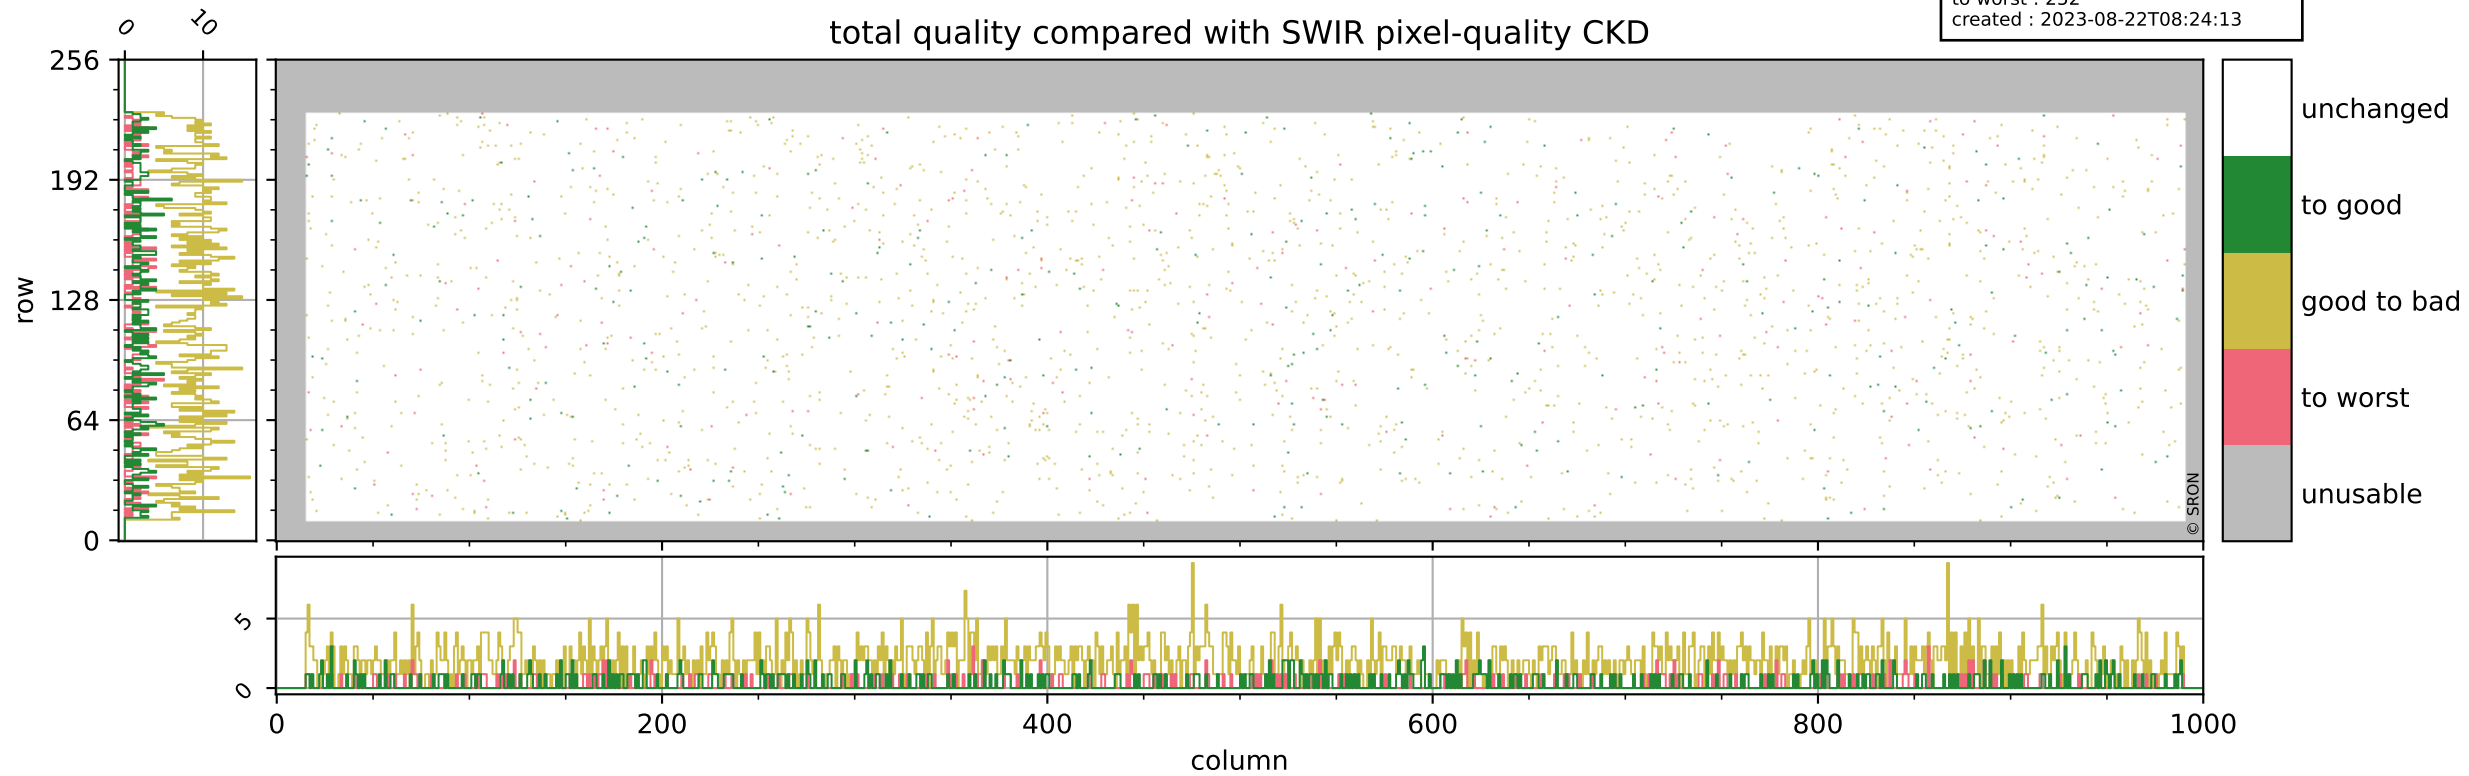

orbits : 20 in [19522, 19567]
coverage : 2021-07-20 / 2021-07-23
bad (quality < 0.8) : 293
worst (quality < 0.1) : 116
created : 2023-08-22T08:24:12

Tropomi SWIR pixel quality (official)

orbits : 20 in [19522, 19567]
coverage : 2021-07-20 / 2021-07-23
bad (quality < 0.8) : 3543
worst (quality < 0.1) : 383
created : 2023-08-22T08:24:12

pixel-quality map (noise average)

Tropomi SWIR pixel quality (official)

orbits : 20 in [19522, 19567]
coverage : 2021-07-20 / 2021-07-23
to good : 362
good to bad : 1653
to worst : 252
created : 2023-08-22T08:24:13

total quality compared with SWIR pixel-quality CKD

Tropomi SWIR pixel quality (official)

orbits : 20 in [19522, 19567]
coverage : 2021-07-20 / 2021-07-23
created : 2023-08-22T08:24:13

Histograms of pixel-quality

Tropomi SWIR pixel quality (official) ground-tracks of Sentinel-5P

orbits : 20 in [19522, 19567]
coverage : 2021-07-20 / 2021-07-23
created : 2023-08-22T08:24:13

Tropomi SWIR pixel quality (official)

orbits : [2827, 19567]
coverage : 2018-04-30 / 2021-07-23
created : 2023-08-22T08:24:14