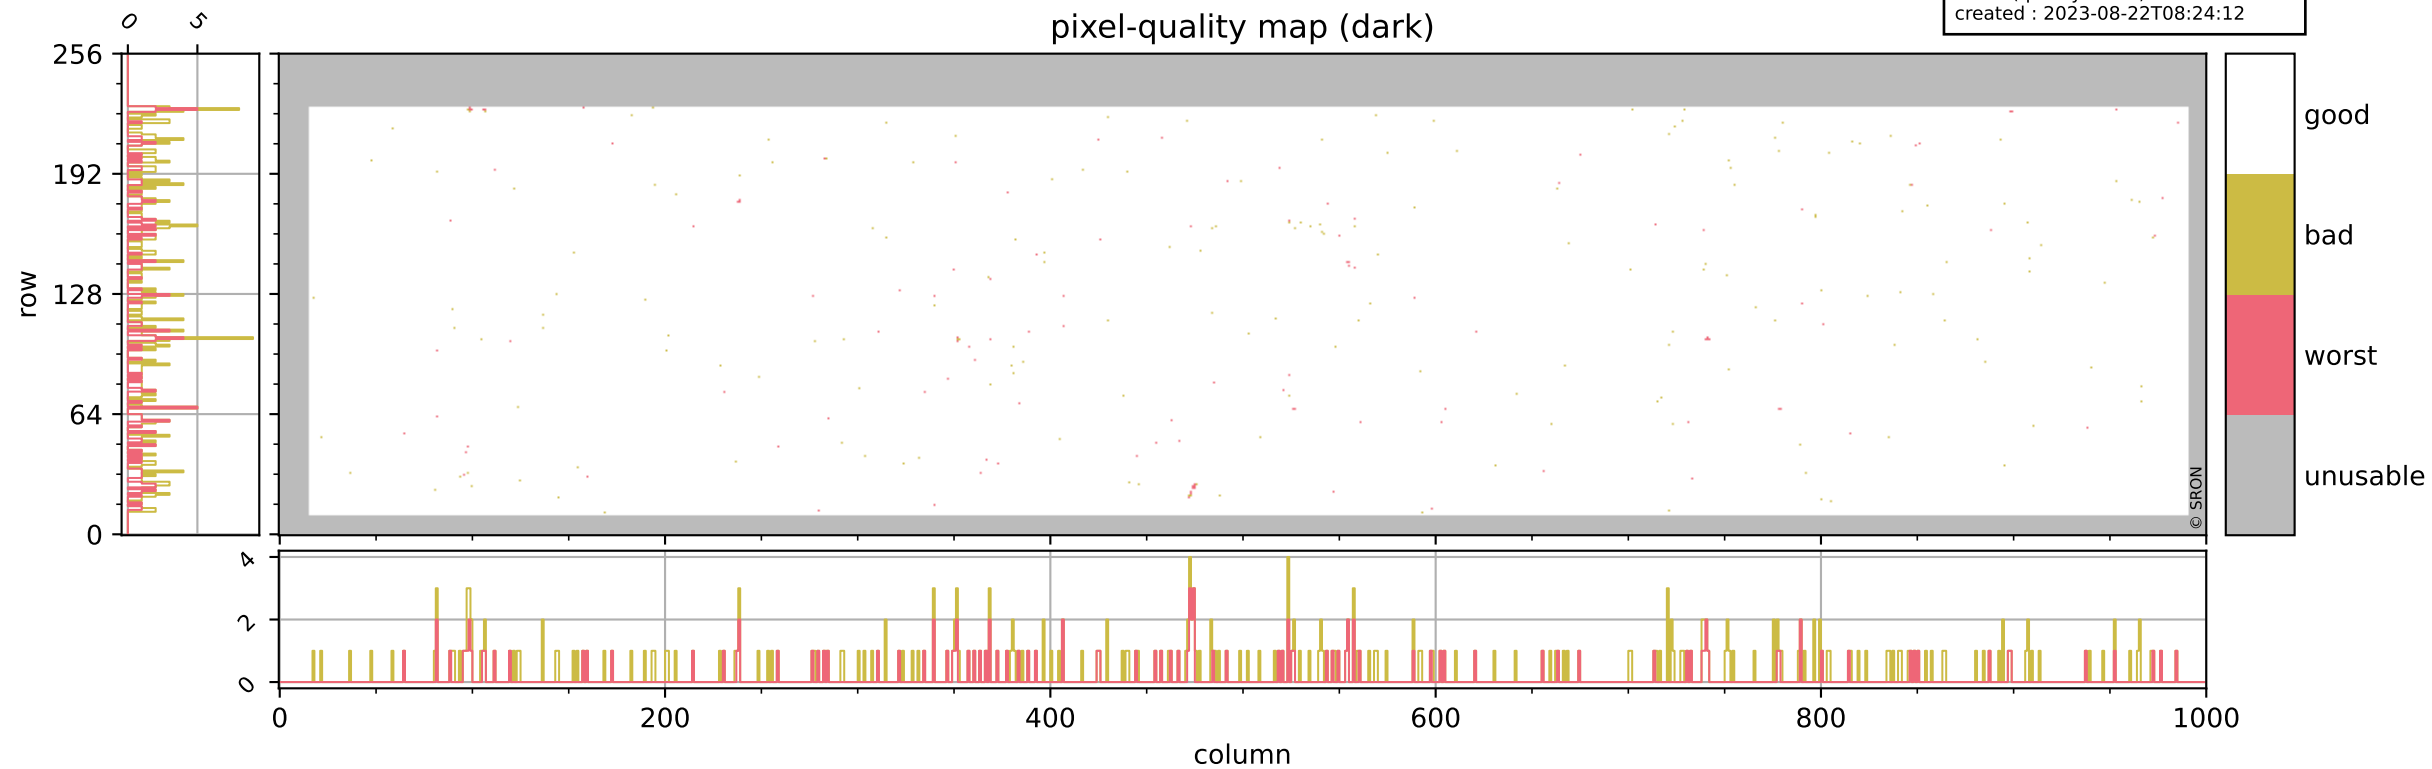

Tropomi SWIR pixel quality (official)

orbits : 20 in [19522, 19567]
coverage : 2021-07-20 / 2021-07-23
bad (quality < 0.8) : 3788
worst (quality < 0.1) : 462
created : 2023-08-22T08:24:12

Tropomi SWIR pixel quality (official)

orbits : 20 in [19522, 19567]
coverage : 2021-07-20 / 2021-07-23
bad (quality < 0.8) : 293
worst (quality < 0.1) : 116
created : 2023-08-22T08:24:12

Tropomi SWIR pixel quality (official)

orbits : 20 in [19522, 19567]
coverage : 2021-07-20 / 2021-07-23
bad (quality < 0.8) : 3543
worst (quality < 0.1) : 383
created : 2023-08-22T08:24:12

pixel-quality map (noise average)

Tropomi SWIR pixel quality (official)

orbits : 20 in [19522, 19567]
coverage : 2021-07-20 / 2021-07-23
to good : 362
good to bad : 1653
to worst : 252
created : 2023-08-22T08:24:13

Tropomi SWIR pixel quality (official) ground-tracks of Sentinel-5P

orbits : 20 in [19522, 19567]
coverage : 2021-07-20 / 2021-07-23
created : 2023-08-22T08:24:13

Tropomi SWIR pixel quality (official)

orbits : [2827, 19567]
coverage : 2018-04-30 / 2021-07-23
created : 2023-08-22T08:24:14