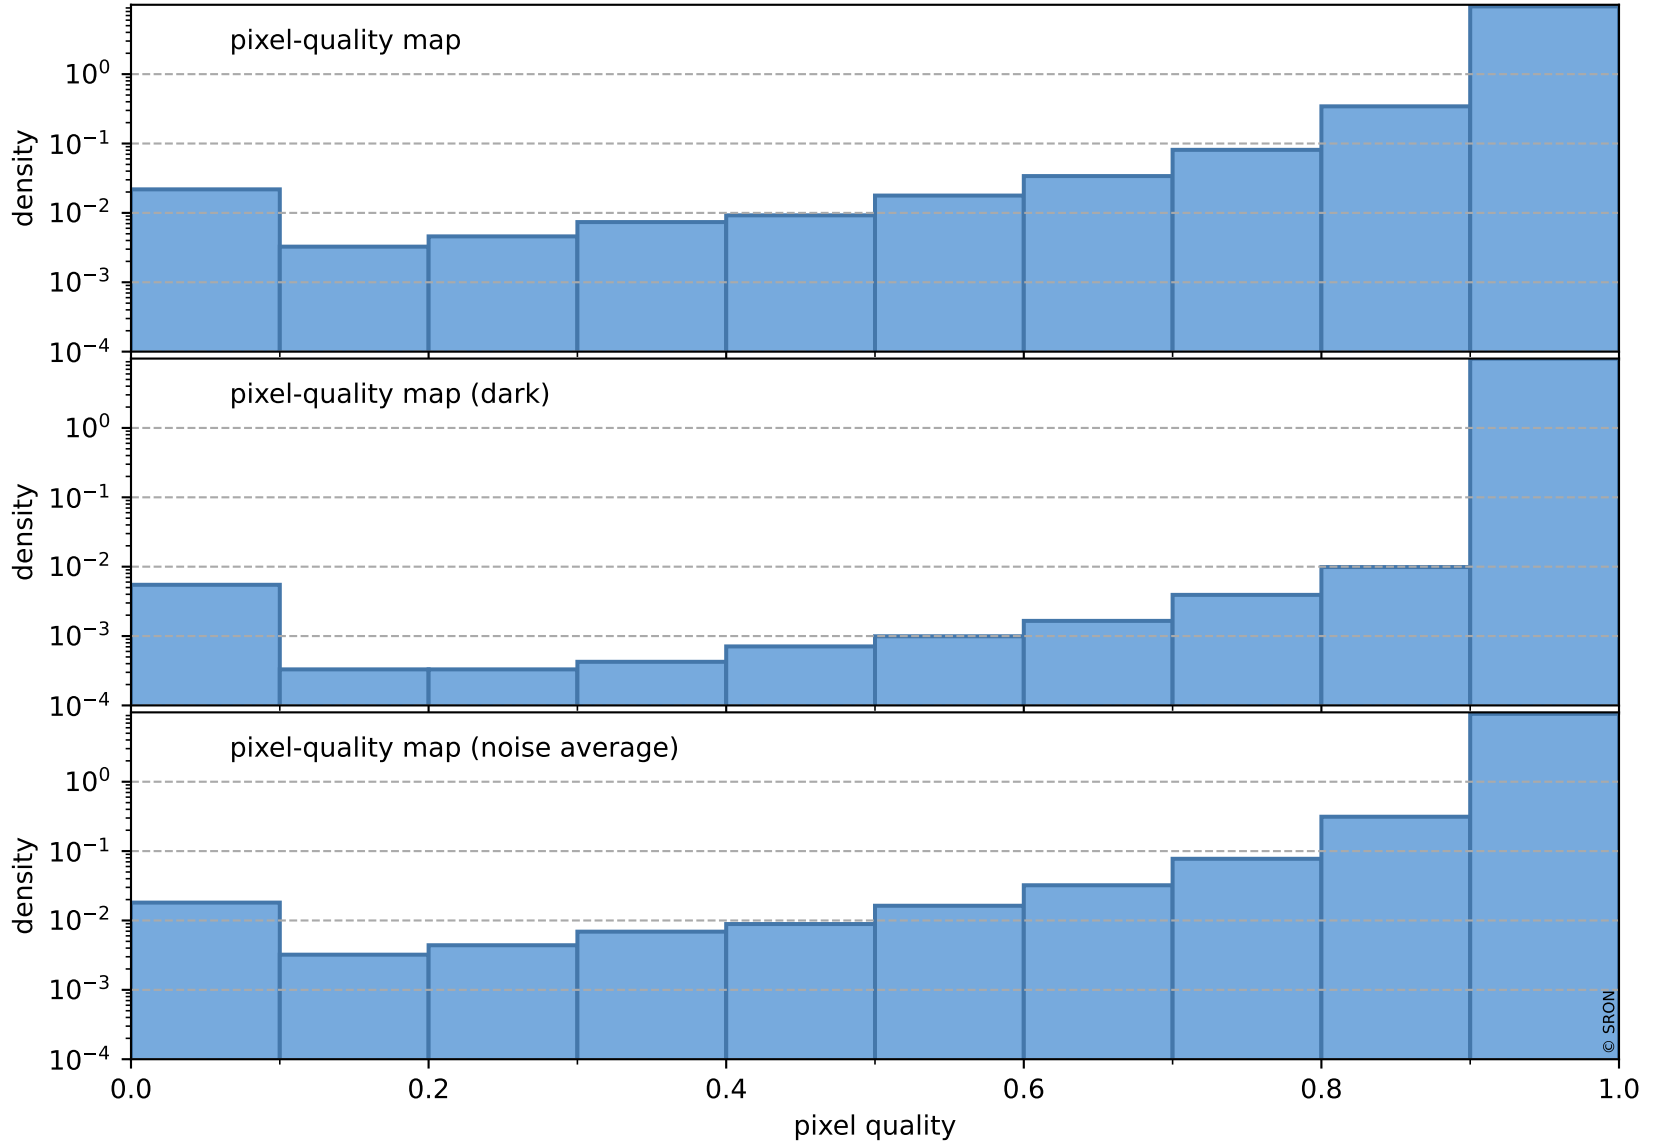

orbits : 20 in [19522, 19567]
coverage : 2021-07-20 / 2021-07-23
bad (quality < 0.8) : 293
worst (quality < 0.1) : 116
created : 2023-08-22T08:24:12

Tropomi SWIR pixel quality (official)

orbits : 20 in [19522, 19567]
coverage : 2021-07-20 / 2021-07-23
bad (quality < 0.8) : 3543
worst (quality < 0.1) : 383
created : 2023-08-22T08:24:12

pixel-quality map (noise average)

Tropomi SWIR pixel quality (official)

orbits : 20 in [19522, 19567]
coverage : 2021-07-20 / 2021-07-23
to good : 362
good to bad : 1653
to worst : 252
created : 2023-08-22T08:24:13

total quality compared with SWIR pixel-quality CKD

Tropomi SWIR pixel quality (official)

orbits : 20 in [19522, 19567]
coverage : 2021-07-20 / 2021-07-23
created : 2023-08-22T08:24:13

Histograms of pixel-quality

Tropomi SWIR pixel quality (official) ground-tracks of Sentinel-5P

orbits : 20 in [19522, 19567]
coverage : 2021-07-20 / 2021-07-23
created : 2023-08-22T08:24:13

Tropomi SWIR pixel quality (official)

orbits : [2827, 19567]
coverage : 2018-04-30 / 2021-07-23
created : 2023-08-22T08:24:14