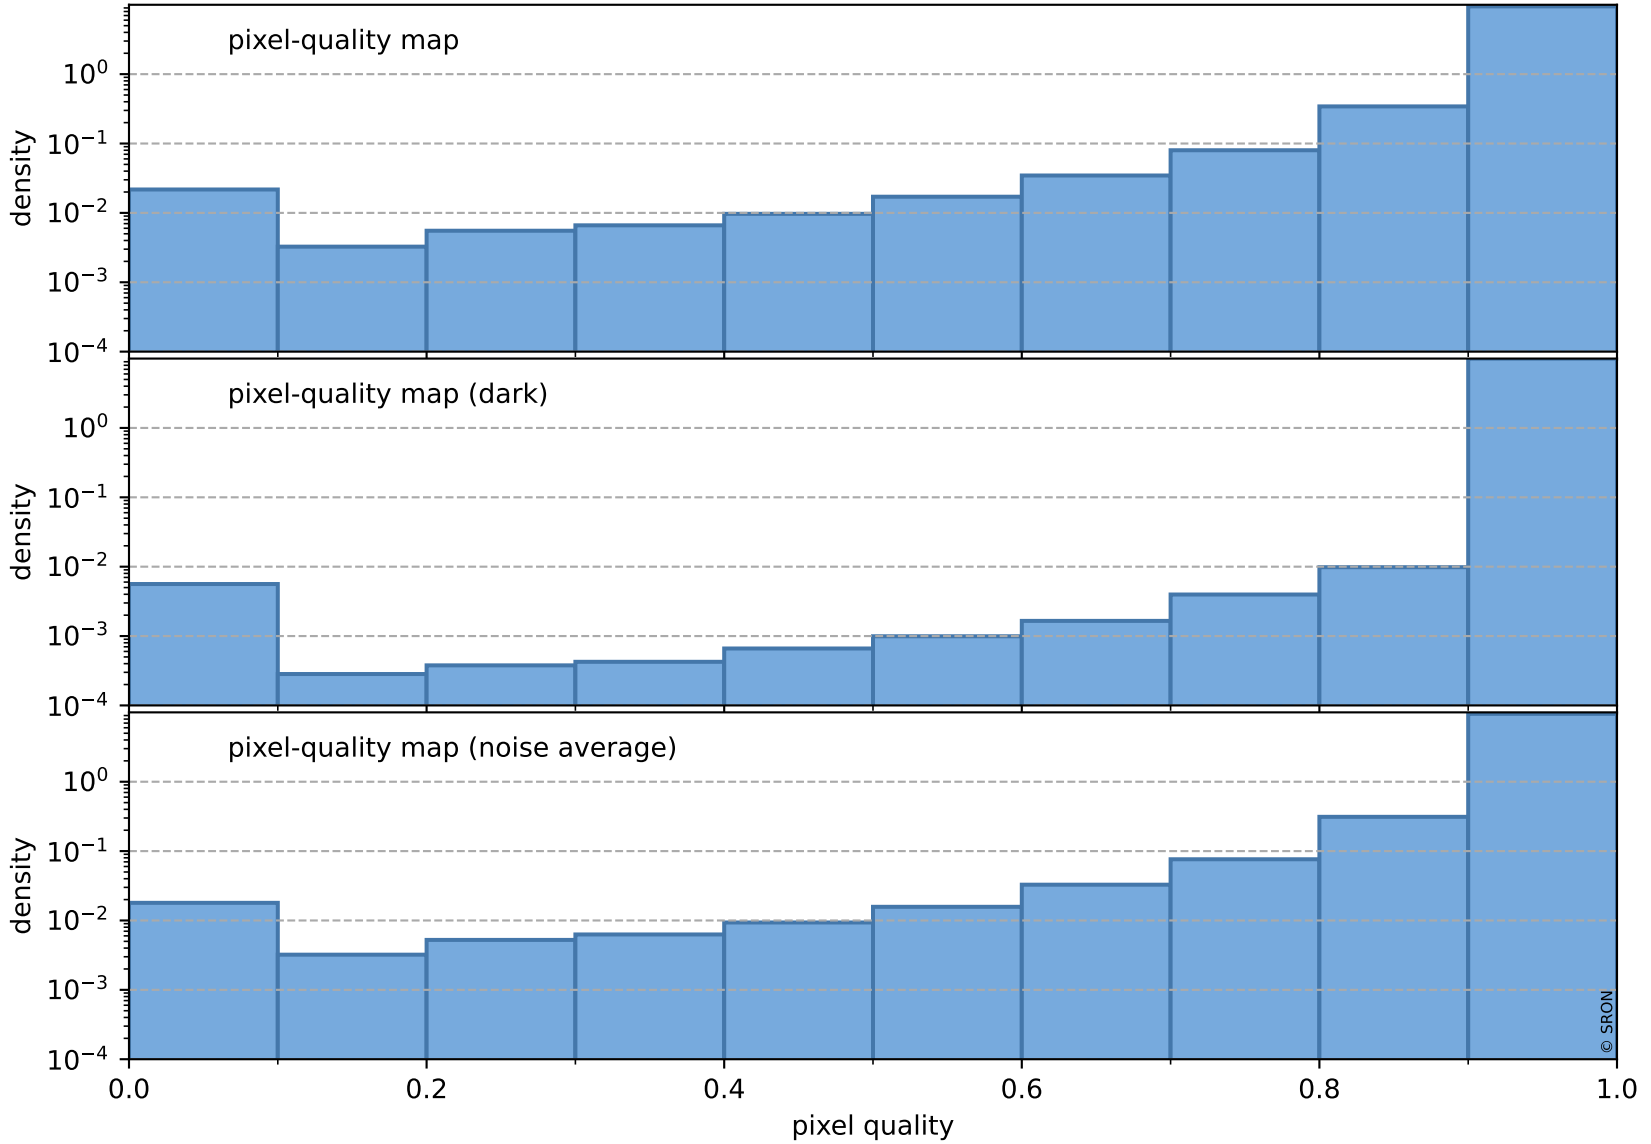

Tropomi SWIR pixel quality (official)

orbits : 19 in [19537, 19582]
coverage : 2021-07-21 / 2021-07-24
to good : 364
good to bad : 1646
to worst : 249
created : 2023-08-22T08:24:15

total quality compared with SWIR pixel-quality CKD

Tropomi SWIR pixel quality (official)

orbits : 19 in [19537, 19582]
coverage : 2021-07-21 / 2021-07-24
created : 2023-08-22T08:24:15

Histograms of pixel-quality

Tropomi SWIR pixel quality (official) ground-tracks of Sentinel-5P

orbits : 19 in [19537, 19582]
coverage : 2021-07-21 / 2021-07-24
created : 2023-08-22T08:24:16

Tropomi SWIR pixel quality (official)

orbits : [2827, 19582]
coverage : 2018-04-30 / 2021-07-24
created : 2023-08-22T08:24:16