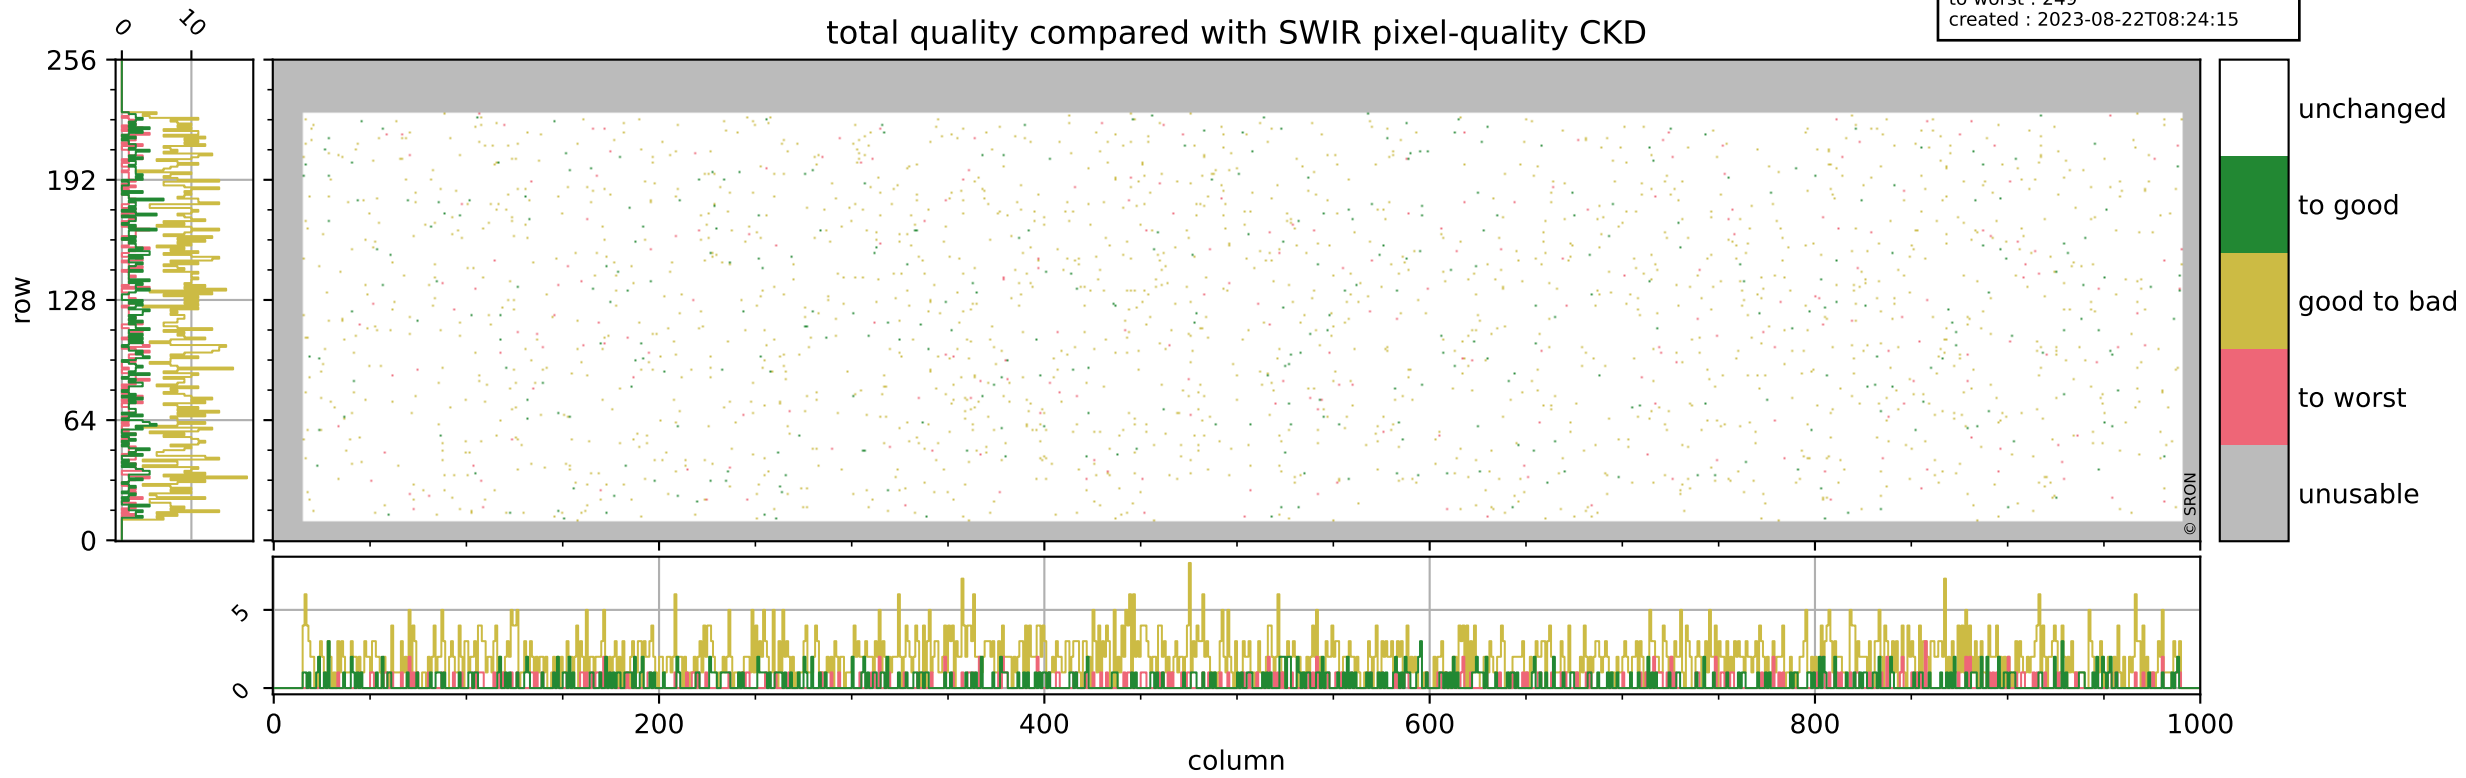

Tropomi SWIR pixel quality (official)

orbits : 19 in [19537, 19582]
coverage : 2021-07-21 / 2021-07-24
bad (quality < 0.8) : 3531
worst (quality < 0.1) : 380
created : 2023-08-22T08:24:15

pixel-quality map (noise average)

Tropomi SWIR pixel quality (official)

orbits : 19 in [19537, 19582]
coverage : 2021-07-21 / 2021-07-24
to good : 364
good to bad : 1646
to worst : 249
created : 2023-08-22T08:24:15

total quality compared with SWIR pixel-quality CKD

Tropomi SWIR pixel quality (official)

orbits : 19 in [19537, 19582]
coverage : 2021-07-21 / 2021-07-24
created : 2023-08-22T08:24:15

Histograms of pixel-quality

Tropomi SWIR pixel quality (official) ground-tracks of Sentinel-5P

orbits : 19 in [19537, 19582]
coverage : 2021-07-21 / 2021-07-24
created : 2023-08-22T08:24:16

Tropomi SWIR pixel quality (official)

orbits : [2827, 19582]
coverage : 2018-04-30 / 2021-07-24
created : 2023-08-22T08:24:16