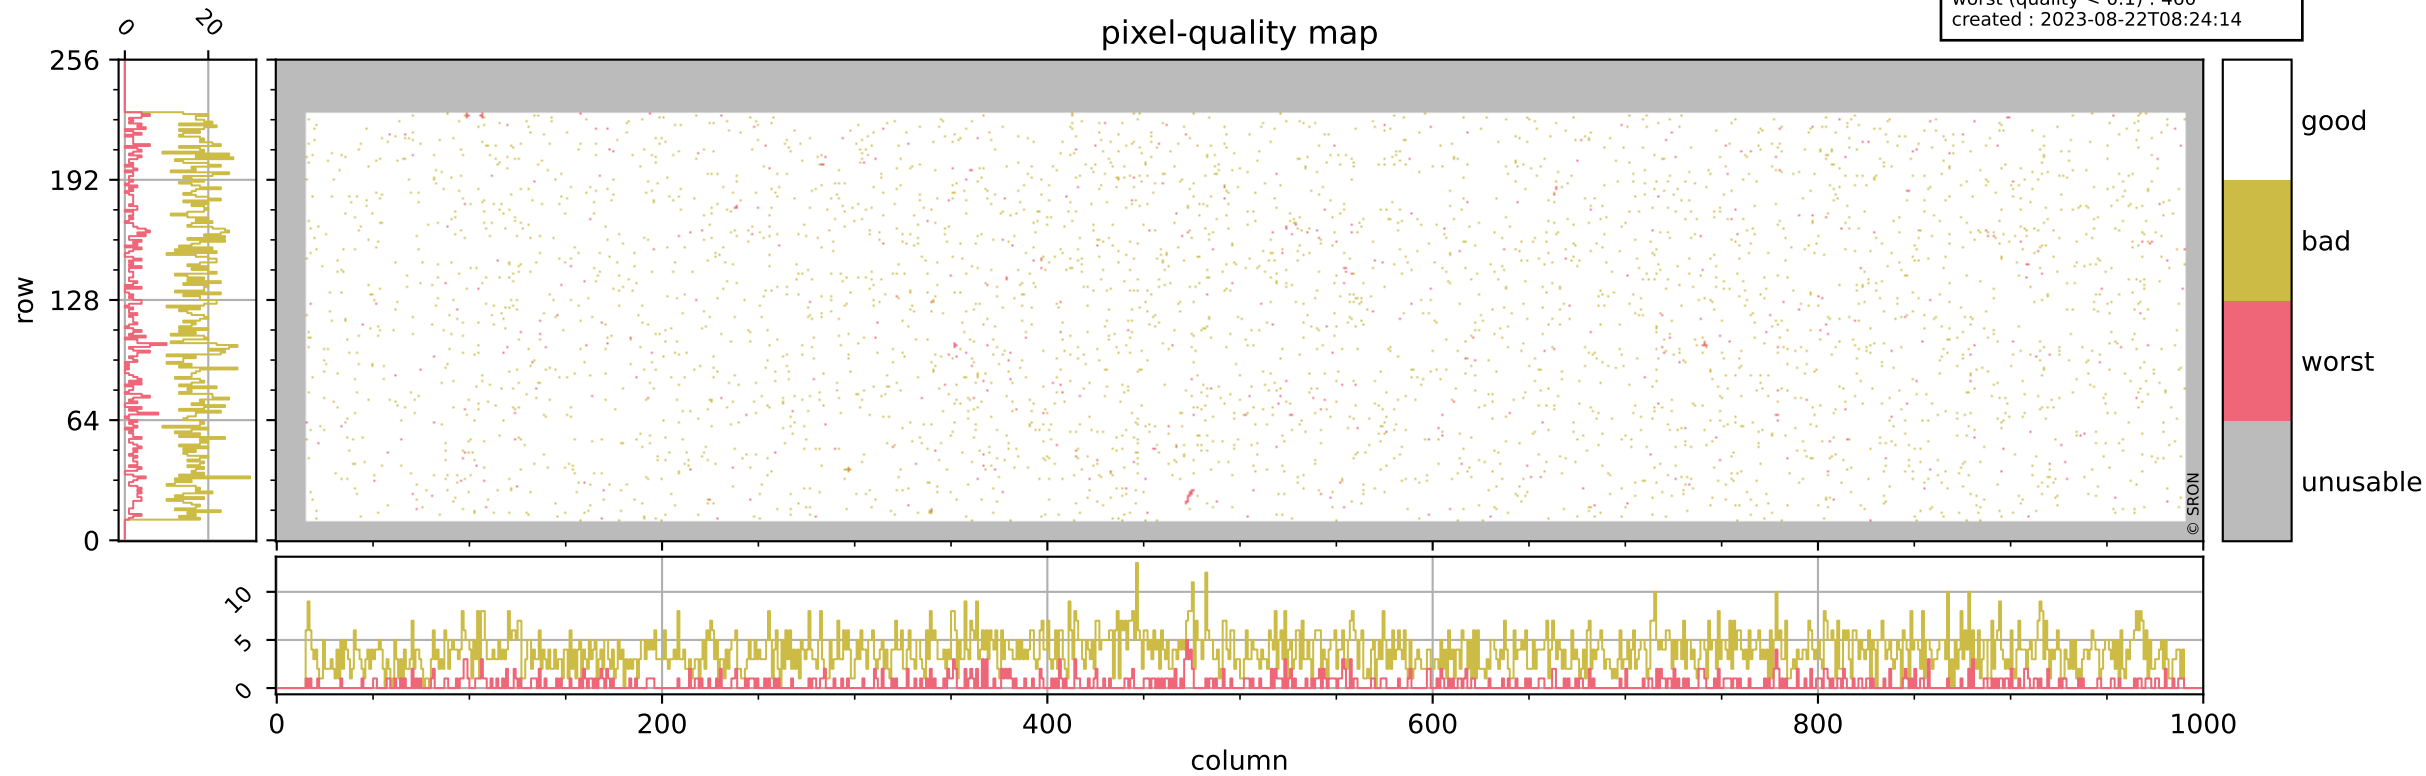

Tropomi SWIR pixel quality (official)

orbits : 19 in [19537, 19582]
coverage : 2021-07-21 / 2021-07-24
bad (quality < 0.8) : 3777
worst (quality < 0.1) : 460
created : 2023-08-22T08:24:14

pixel-quality map

Tropomi SWIR pixel quality (official)

orbits : 19 in [19537, 19582]
coverage : 2021-07-21 / 2021-07-24
bad (quality < 0.8) : 296
worst (quality < 0.1) : 119
created : 2023-08-22T08:24:15

pixel-quality map (dark)

Tropomi SWIR pixel quality (official)

orbits : 19 in [19537, 19582]
coverage : 2021-07-21 / 2021-07-24
bad (quality < 0.8) : 3531
worst (quality < 0.1) : 380
created : 2023-08-22T08:24:15

pixel-quality map (noise average)

Tropomi SWIR pixel quality (official)

orbits : 19 in [19537, 19582]
coverage : 2021-07-21 / 2021-07-24
created : 2023-08-22T08:24:15

Histograms of pixel-quality

Tropomi SWIR pixel quality (official) ground-tracks of Sentinel-5P