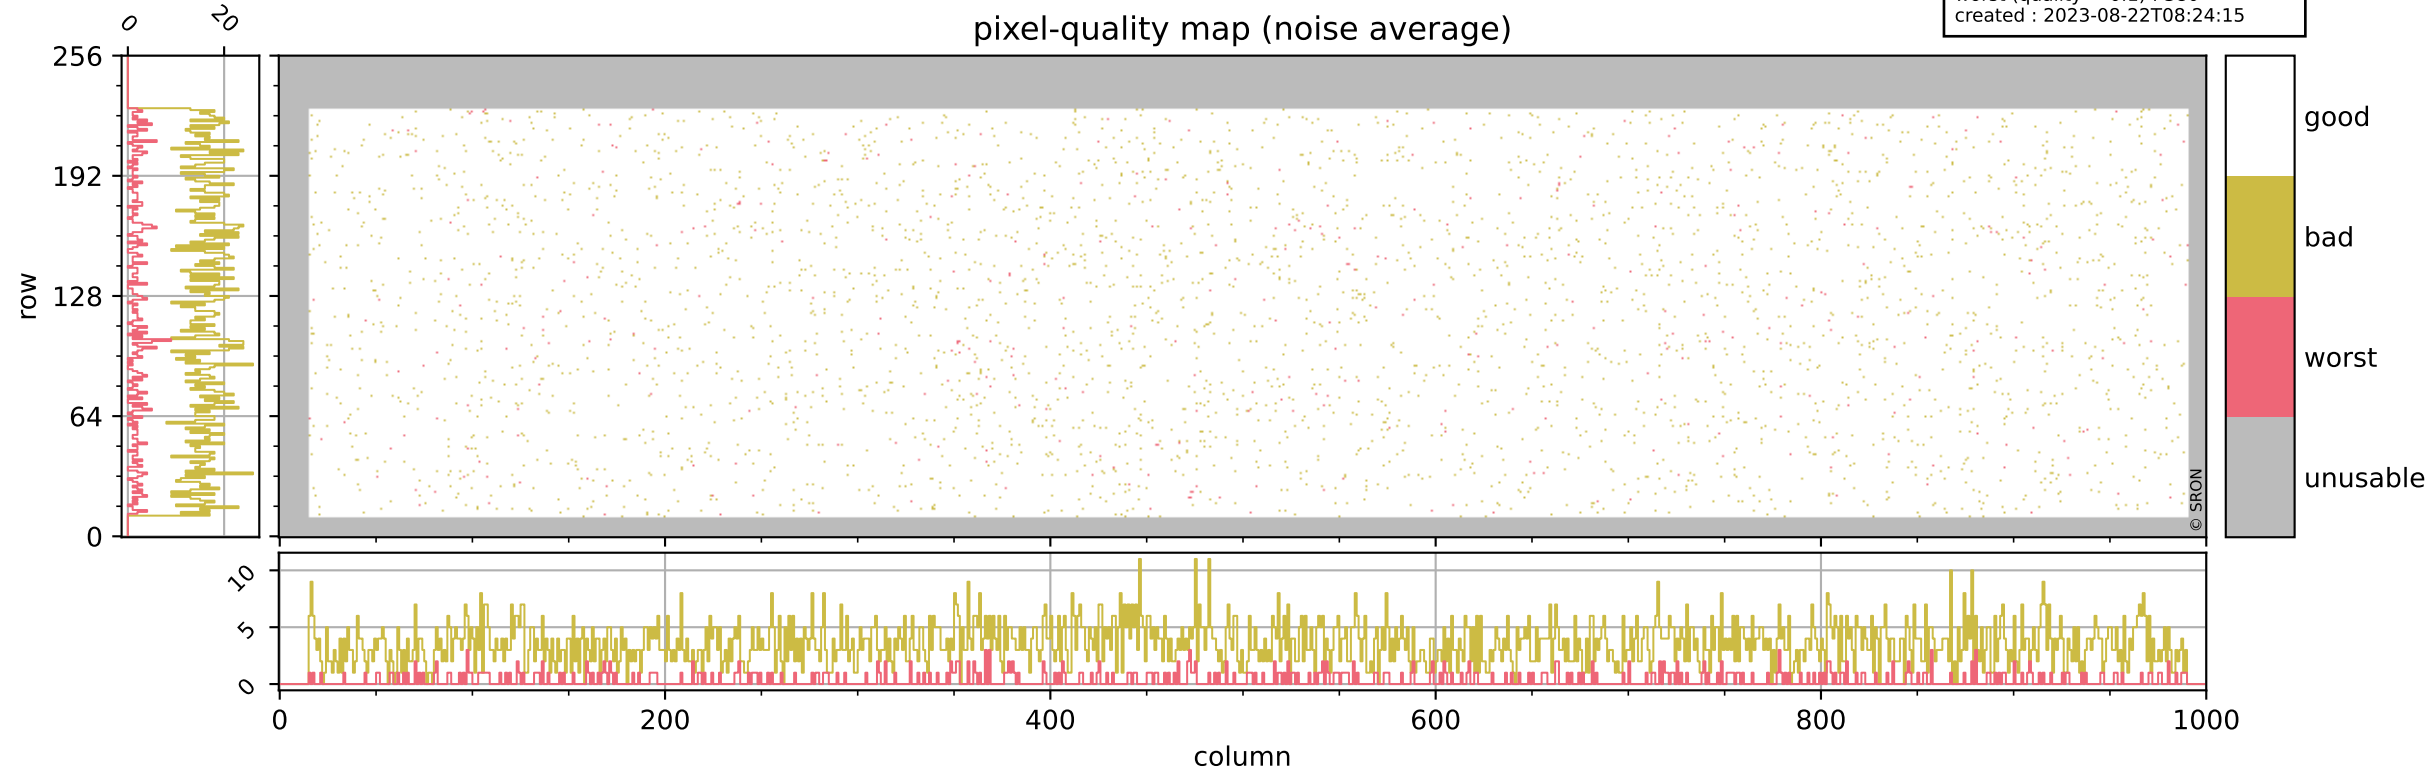

Tropomi SWIR pixel quality (official)

orbits : 19 in [19537, 19582]
coverage : 2021-07-21 / 2021-07-24
bad (quality < 0.8) : 296
worst (quality < 0.1) : 119
created : 2023-08-22T08:24:15

pixel-quality map (dark)

Tropomi SWIR pixel quality (official)

orbits : 19 in [19537, 19582]
coverage : 2021-07-21 / 2021-07-24
bad (quality < 0.8) : 3531
worst (quality < 0.1) : 380
created : 2023-08-22T08:24:15

pixel-quality map (noise average)

Tropomi SWIR pixel quality (official)

orbits : 19 in [19537, 19582]
coverage : 2021-07-21 / 2021-07-24
to good : 364
good to bad : 1646
to worst : 249
created : 2023-08-22T08:24:15

total quality compared with SWIR pixel-quality CKD

Tropomi SWIR pixel quality (official)

orbits : 19 in [19537, 19582]
coverage : 2021-07-21 / 2021-07-24
created : 2023-08-22T08:24:15

Histograms of pixel-quality

Tropomi SWIR pixel quality (official) ground-tracks of Sentinel-5P