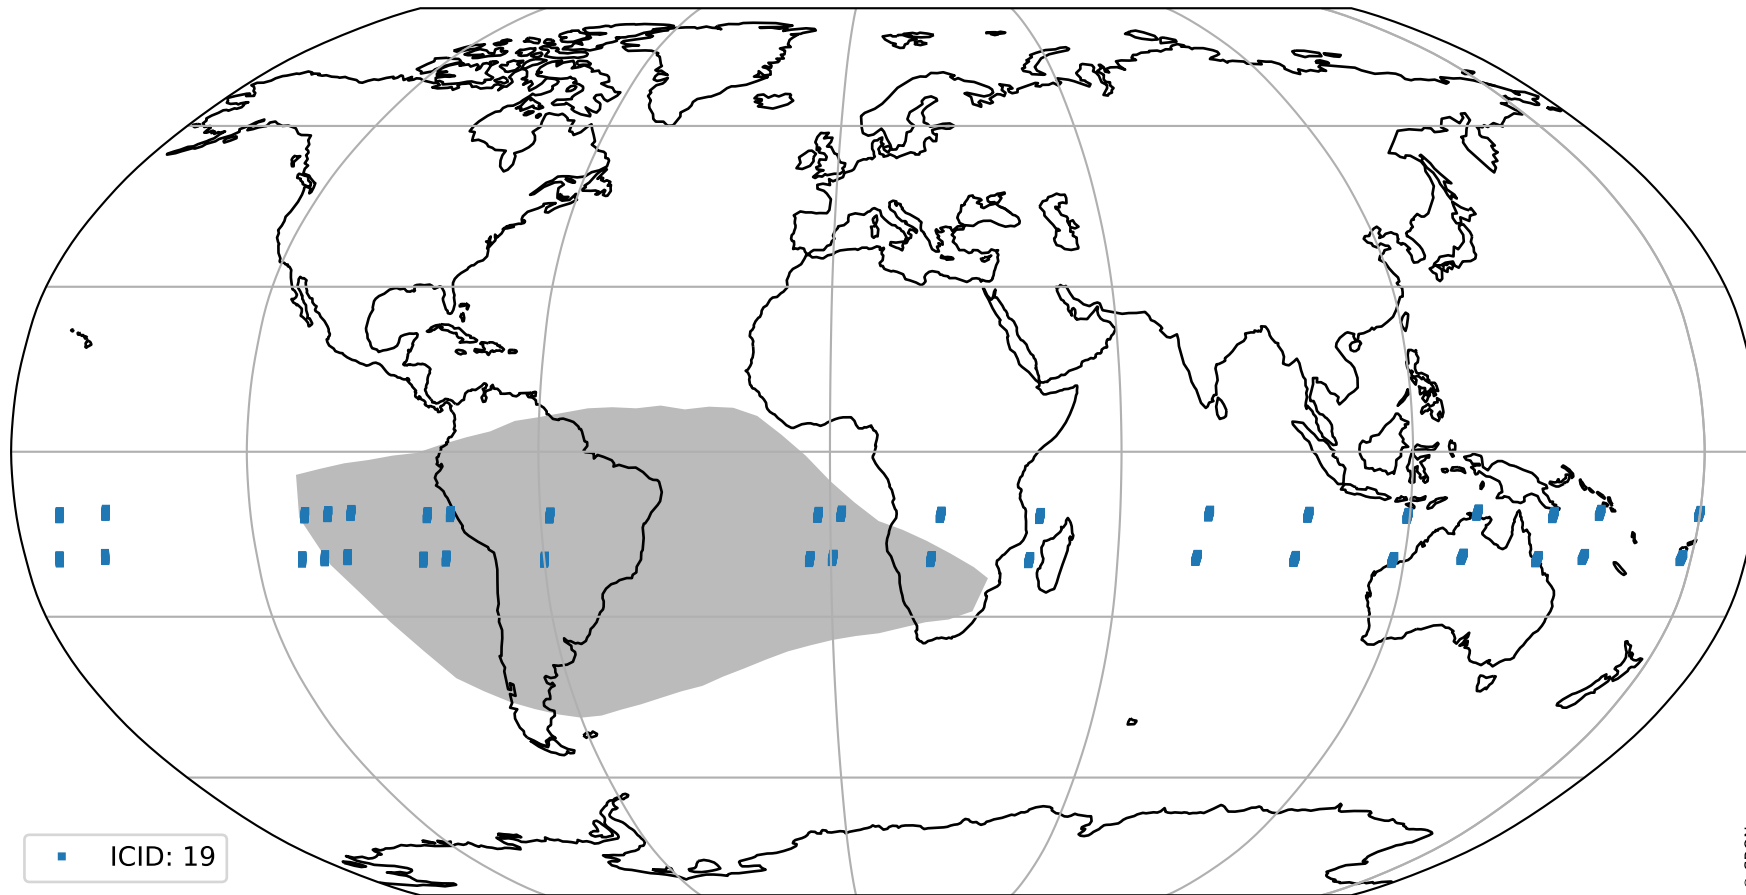

Tropomi SWIR pixel quality (official)

orbits : 19 in [19537, 19582]
coverage : 2021-07-21 / 2021-07-24
to good : 364
good to bad : 1646
to worst : 249
created : 2023-08-22T08:24:15

total quality compared with SWIR pixel-quality CKD

Tropomi SWIR pixel quality (official)

orbits : 19 in [19537, 19582]
coverage : 2021-07-21 / 2021-07-24
created : 2023-08-22T08:24:15

Histograms of pixel-quality

Tropomi SWIR pixel quality (official) ground-tracks of Sentinel-5P

orbits : 19 in [19537, 19582]
coverage : 2021-07-21 / 2021-07-24
created : 2023-08-22T08:24:16

Tropomi SWIR pixel quality (official)

orbits : [2827, 19582]
coverage : 2018-04-30 / 2021-07-24
created : 2023-08-22T08:24:16