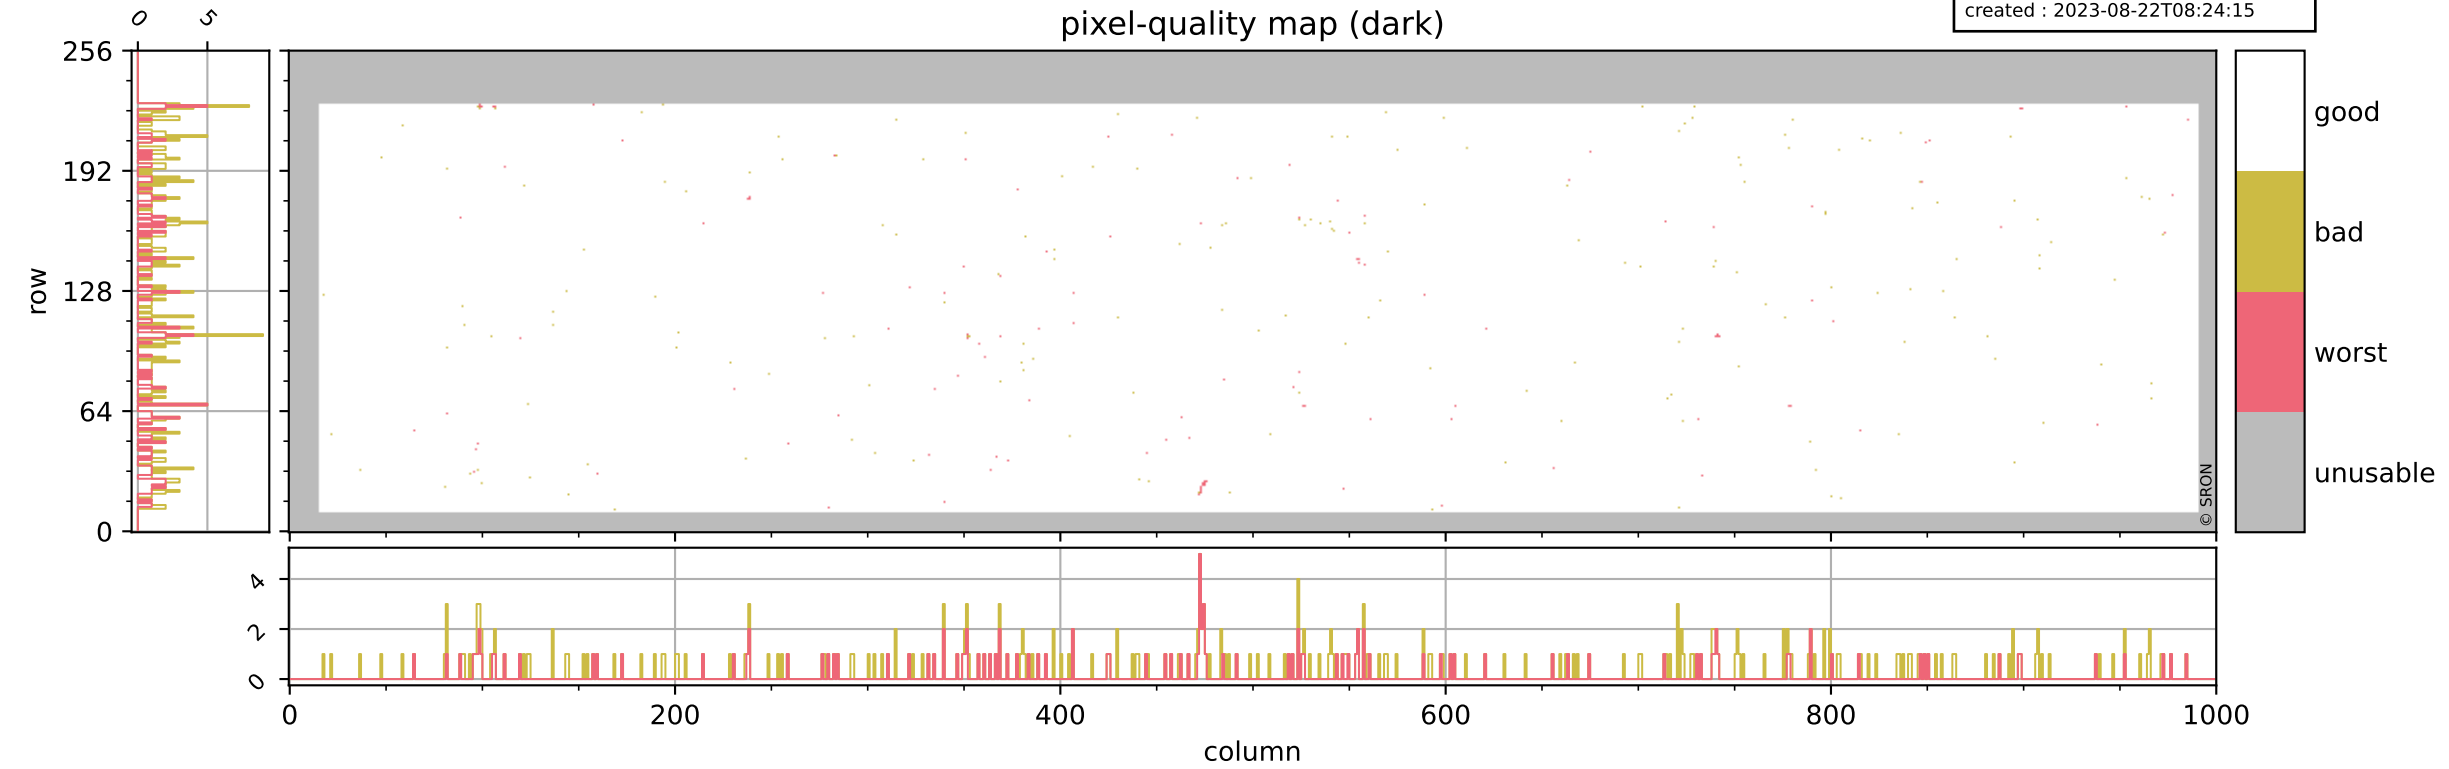

Tropomi SWIR pixel quality (official)

orbits : 19 in [19537, 19582]
coverage : 2021-07-21 / 2021-07-24
bad (quality < 0.8) : 3777
worst (quality < 0.1) : 460
created : 2023-08-22T08:24:14

pixel-quality map

Tropomi SWIR pixel quality (official)

orbits : 19 in [19537, 19582]
coverage : 2021-07-21 / 2021-07-24
bad (quality < 0.8) : 296
worst (quality < 0.1) : 119
created : 2023-08-22T08:24:15

pixel-quality map (dark)

Tropomi SWIR pixel quality (official)

orbits : 19 in [19537, 19582]
coverage : 2021-07-21 / 2021-07-24
bad (quality < 0.8) : 3531
worst (quality < 0.1) : 380
created : 2023-08-22T08:24:15

pixel-quality map (noise average)

Tropomi SWIR pixel quality (official)

orbits : 19 in [19537, 19582]
coverage : 2021-07-21 / 2021-07-24
created : 2023-08-22T08:24:15

Histograms of pixel-quality

Tropomi SWIR pixel quality (official) ground-tracks of Sentinel-5P