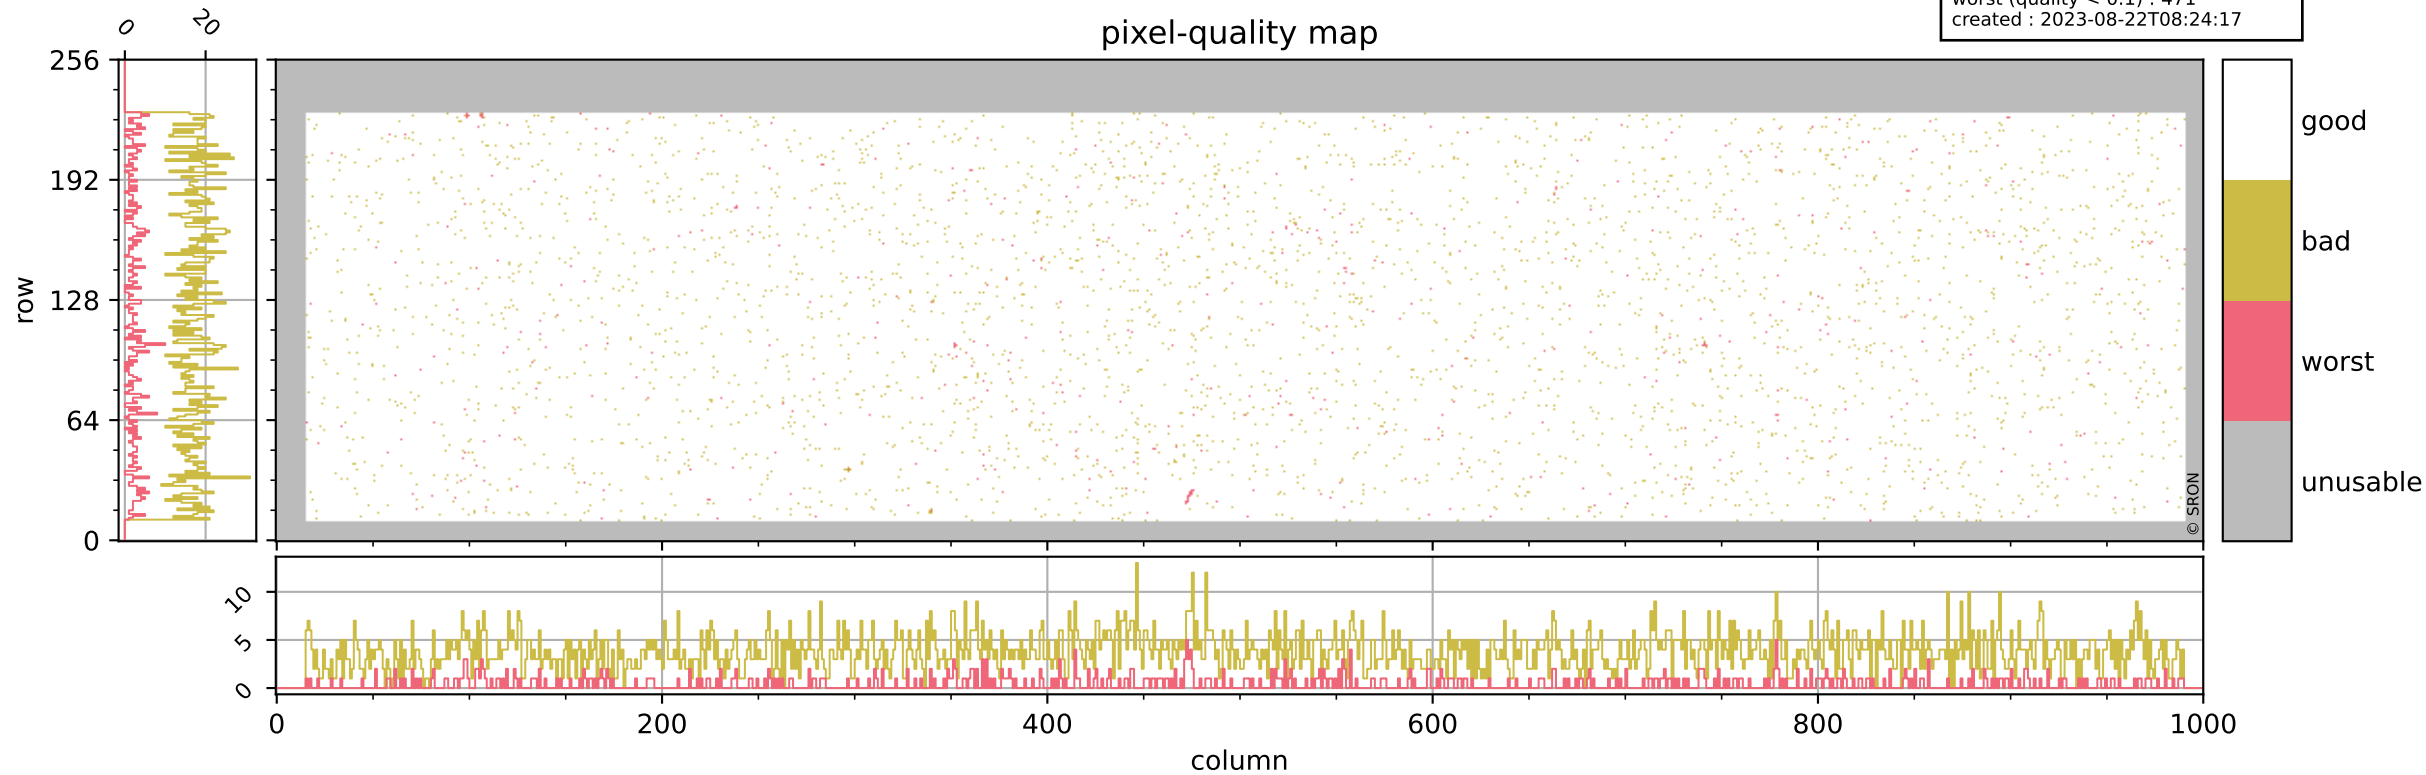

Tropomi SWIR pixel quality (official)

orbits : 19 in [19552, 19597]
coverage : 2021-07-22 / 2021-07-25
bad (quality < 0.8) : 3752
worst (quality < 0.1) : 471
created : 2023-08-22T08:24:17

pixel-quality map

Tropomi SWIR pixel quality (official)

orbits : 19 in [19552, 19597]
coverage : 2021-07-22 / 2021-07-25
bad (quality < 0.8) : 294
worst (quality < 0.1) : 118
created : 2023-08-22T08:24:17

Tropomi SWIR pixel quality (official)

orbits : 19 in [19552, 19597]
coverage : 2021-07-22 / 2021-07-25
bad (quality < 0.8) : 3500
worst (quality < 0.1) : 391
created : 2023-08-22T08:24:17

pixel-quality map (noise average)

Tropomi SWIR pixel quality (official)

orbits : 19 in [19552, 19597]
coverage : 2021-07-22 / 2021-07-25
created : 2023-08-22T08:24:18

Histograms of pixel-quality

Tropomi SWIR pixel quality (official) ground-tracks of Sentinel-5P

orbits : 19 in [19552, 19597]
coverage : 2021-07-22 / 2021-07-25
created : 2023-08-22T08:24:18