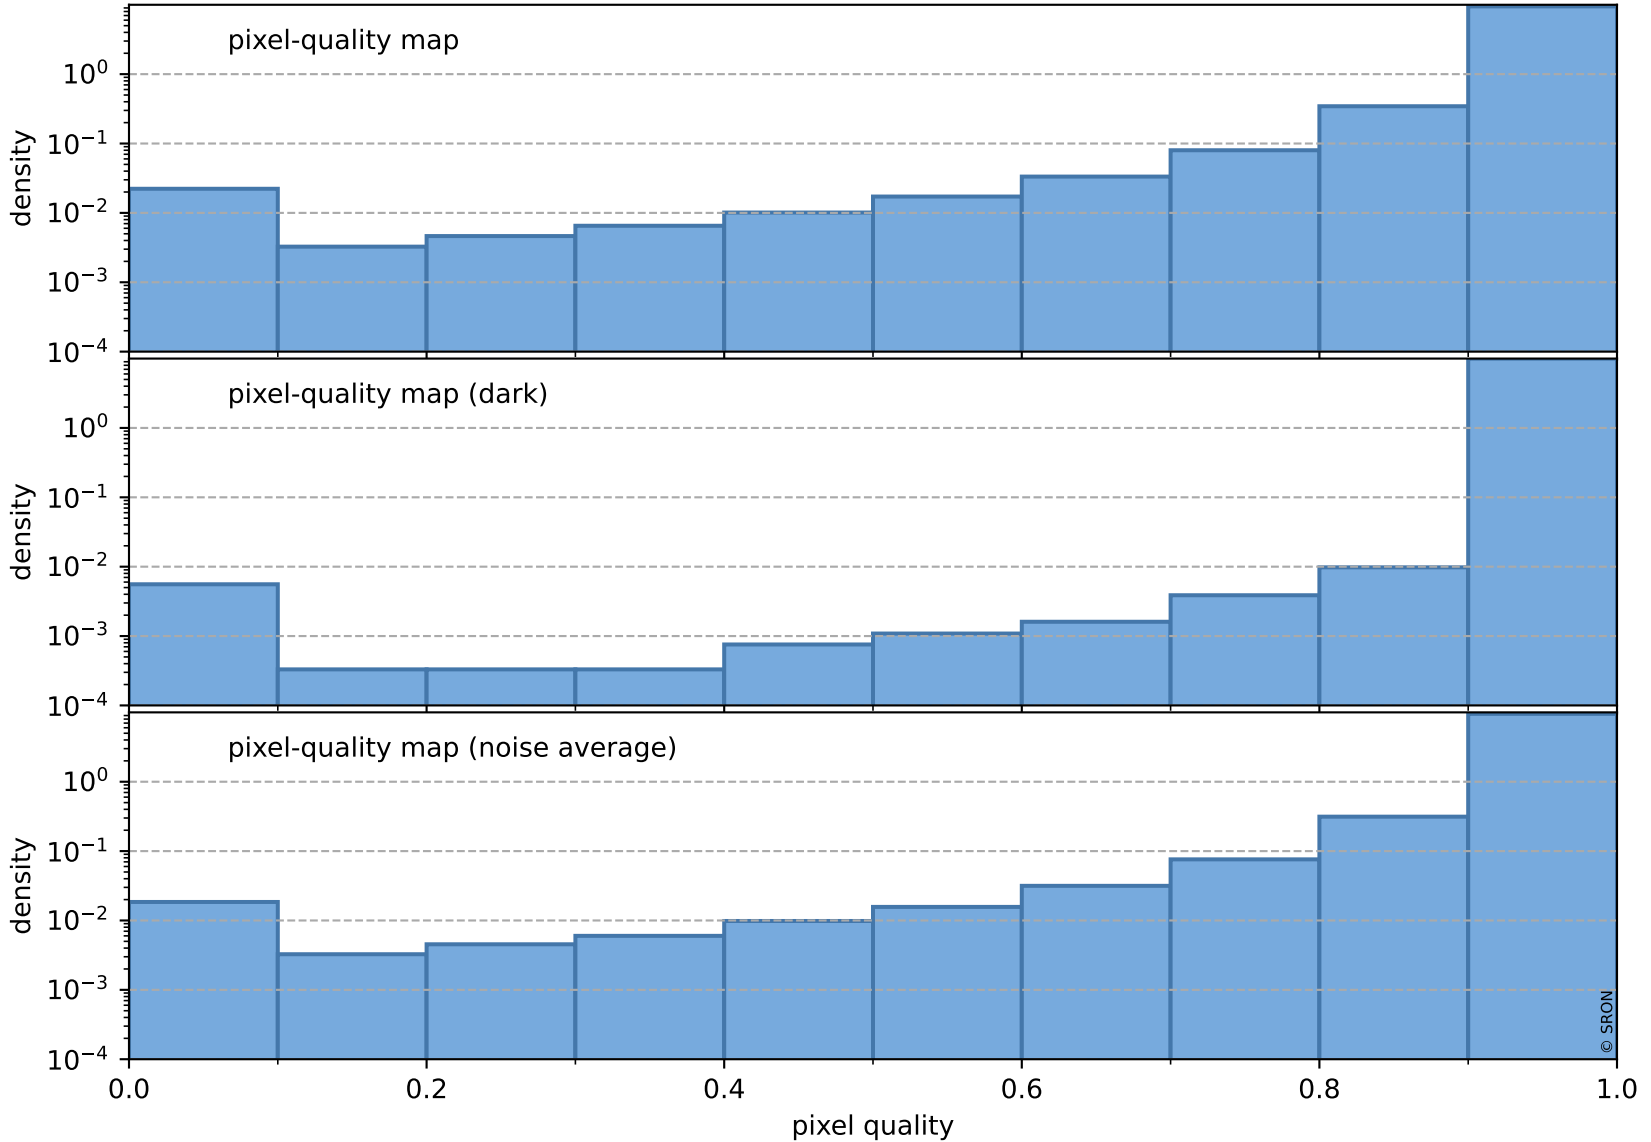

orbits : 19 in [19552, 19597]
coverage : 2021-07-22 / 2021-07-25
to good : 368
good to bad : 1612
to worst : 261
created : 2023-08-22T08:24:17

total quality compared with SWIR pixel-quality CKD

Tropomi SWIR pixel quality (official)

orbits : 19 in [19552, 19597]
coverage : 2021-07-22 / 2021-07-25
created : 2023-08-22T08:24:18

Histograms of pixel-quality

Tropomi SWIR pixel quality (official) ground-tracks of Sentinel-5P

orbits : 19 in [19552, 19597]
coverage : 2021-07-22 / 2021-07-25
created : 2023-08-22T08:24:18

Tropomi SWIR pixel quality (official)

orbits : [2827, 19597]
coverage : 2018-04-30 / 2021-07-25
created : 2023-08-22T08:24:18

trend of pixel quality & temperatures