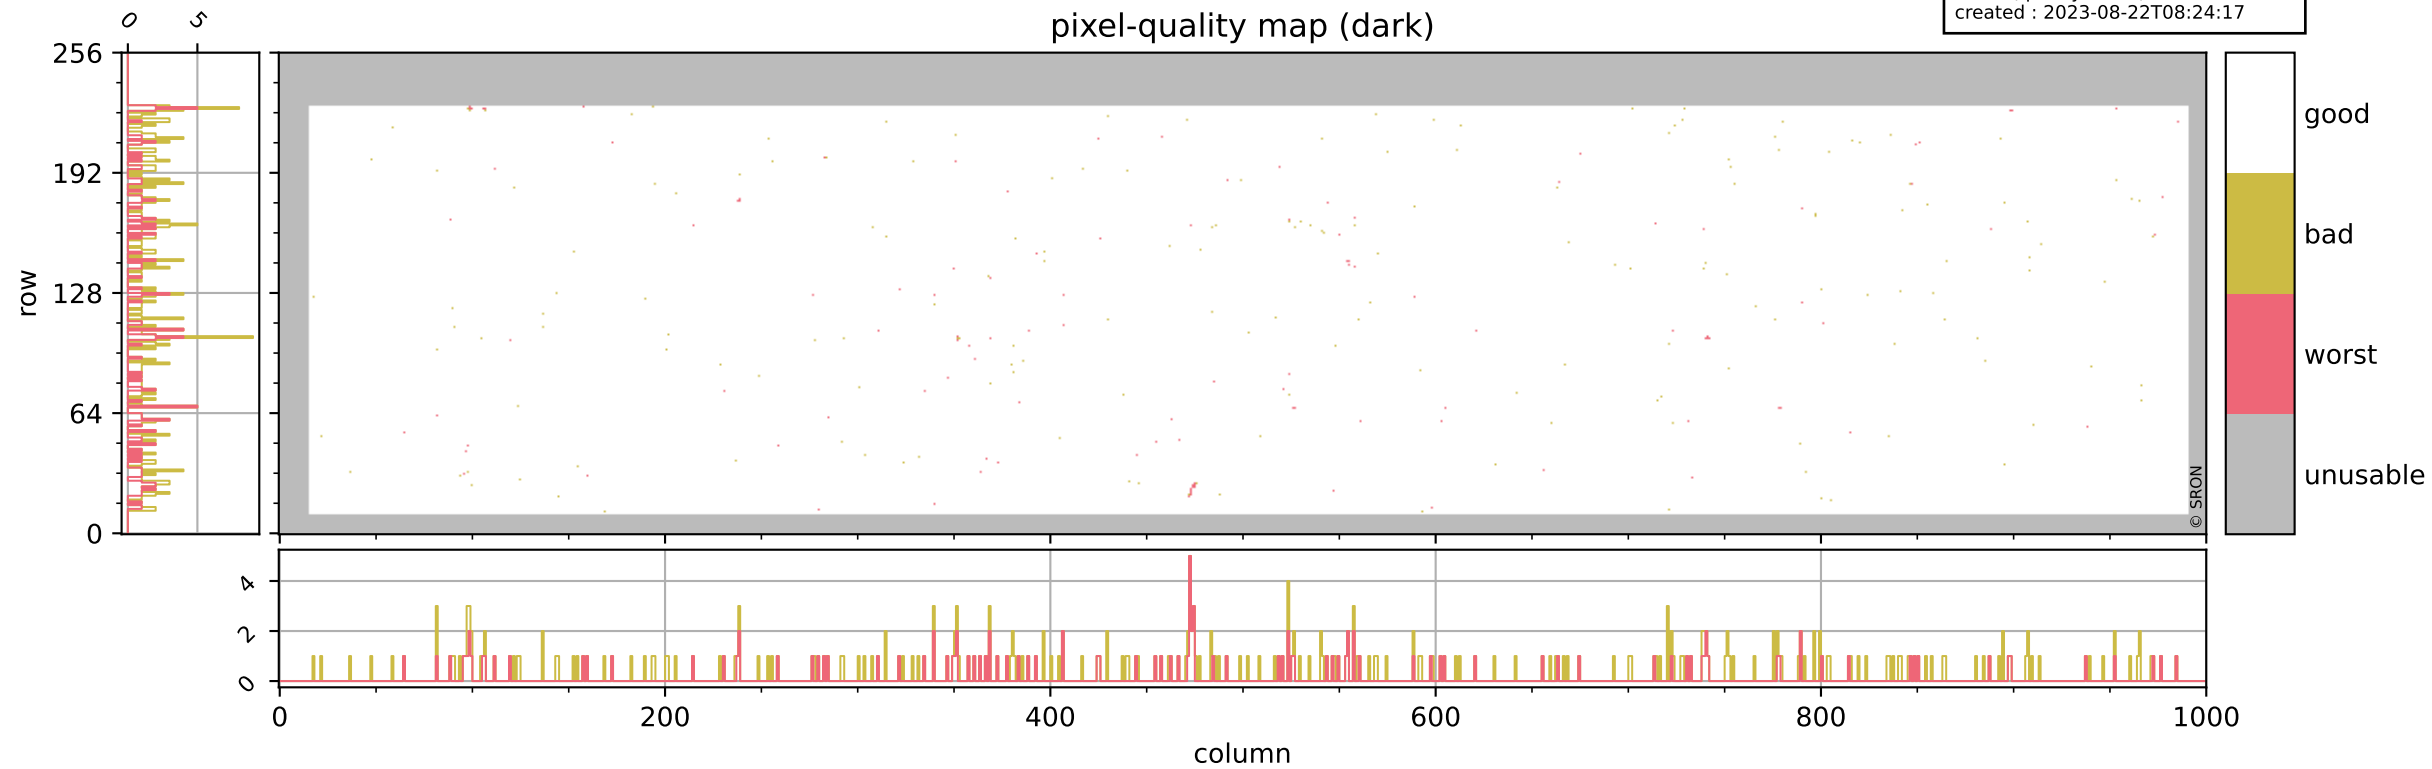

Tropomi SWIR pixel quality (official)

orbits : 19 in [19552, 19597]
coverage : 2021-07-22 / 2021-07-25
bad (quality < 0.8) : 3752
worst (quality < 0.1) : 471
created : 2023-08-22T08:24:17

pixel-quality map

Tropomi SWIR pixel quality (official)

orbits : 19 in [19552, 19597]
coverage : 2021-07-22 / 2021-07-25
bad (quality < 0.8) : 294
worst (quality < 0.1) : 118
created : 2023-08-22T08:24:17

Tropomi SWIR pixel quality (official)

orbits : 19 in [19552, 19597]
coverage : 2021-07-22 / 2021-07-25
bad (quality < 0.8) : 3500
worst (quality < 0.1) : 391
created : 2023-08-22T08:24:17

pixel-quality map (noise average)

Tropomi SWIR pixel quality (official)

orbits : 19 in [19552, 19597]
coverage : 2021-07-22 / 2021-07-25
created : 2023-08-22T08:24:18

Histograms of pixel-quality

Tropomi SWIR pixel quality (official) ground-tracks of Sentinel-5P

orbits : 19 in [19552, 19597]
coverage : 2021-07-22 / 2021-07-25
created : 2023-08-22T08:24:18