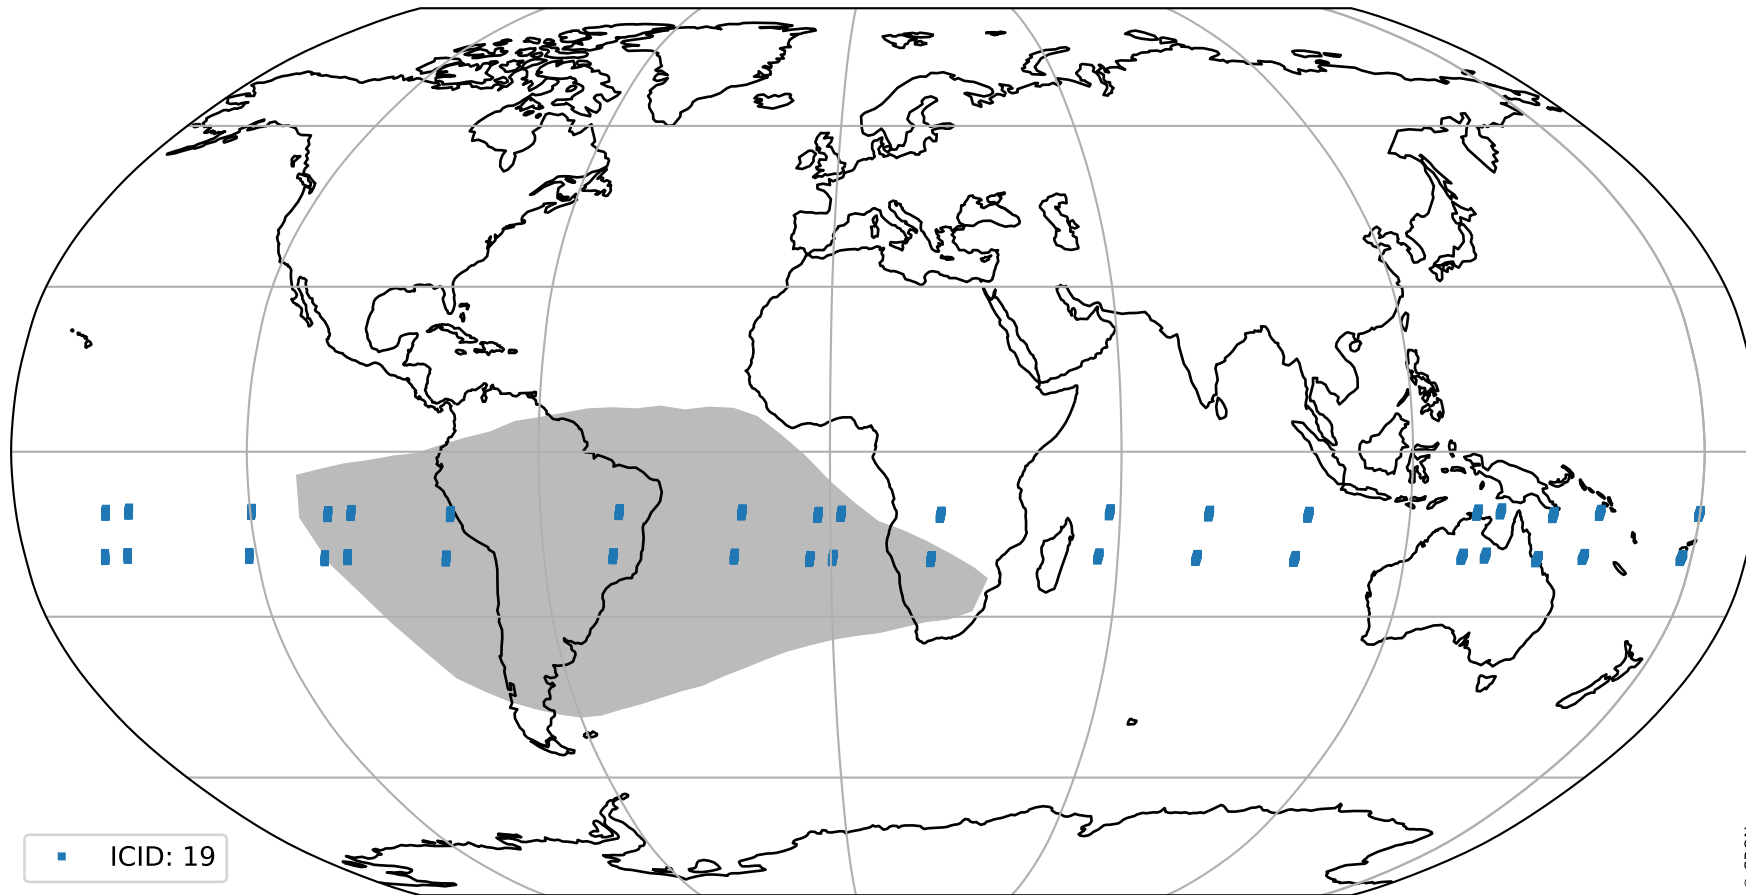

orbits : 19 in [19552, 19597]
coverage : 2021-07-22 / 2021-07-25
bad (quality < 0.8) : 3500
worst (quality < 0.1) : 391
created : 2023-08-22T08:24:17

pixel-quality map (noise average)

Tropomi SWIR pixel quality (official)

orbits : 19 in [19552, 19597]
coverage : 2021-07-22 / 2021-07-25
to good : 368
good to bad : 1612
to worst : 261
created : 2023-08-22T08:24:17

total quality compared with SWIR pixel-quality CKD

Tropomi SWIR pixel quality (official)

orbits : 19 in [19552, 19597]
coverage : 2021-07-22 / 2021-07-25
created : 2023-08-22T08:24:18

Histograms of pixel-quality

Tropomi SWIR pixel quality (official) ground-tracks of Sentinel-5P

orbits : 19 in [19552, 19597]
coverage : 2021-07-22 / 2021-07-25
created : 2023-08-22T08:24:18

Tropomi SWIR pixel quality (official)

orbits : [2827, 19597]
coverage : 2018-04-30 / 2021-07-25
created : 2023-08-22T08:24:18

trend of pixel quality & temperatures