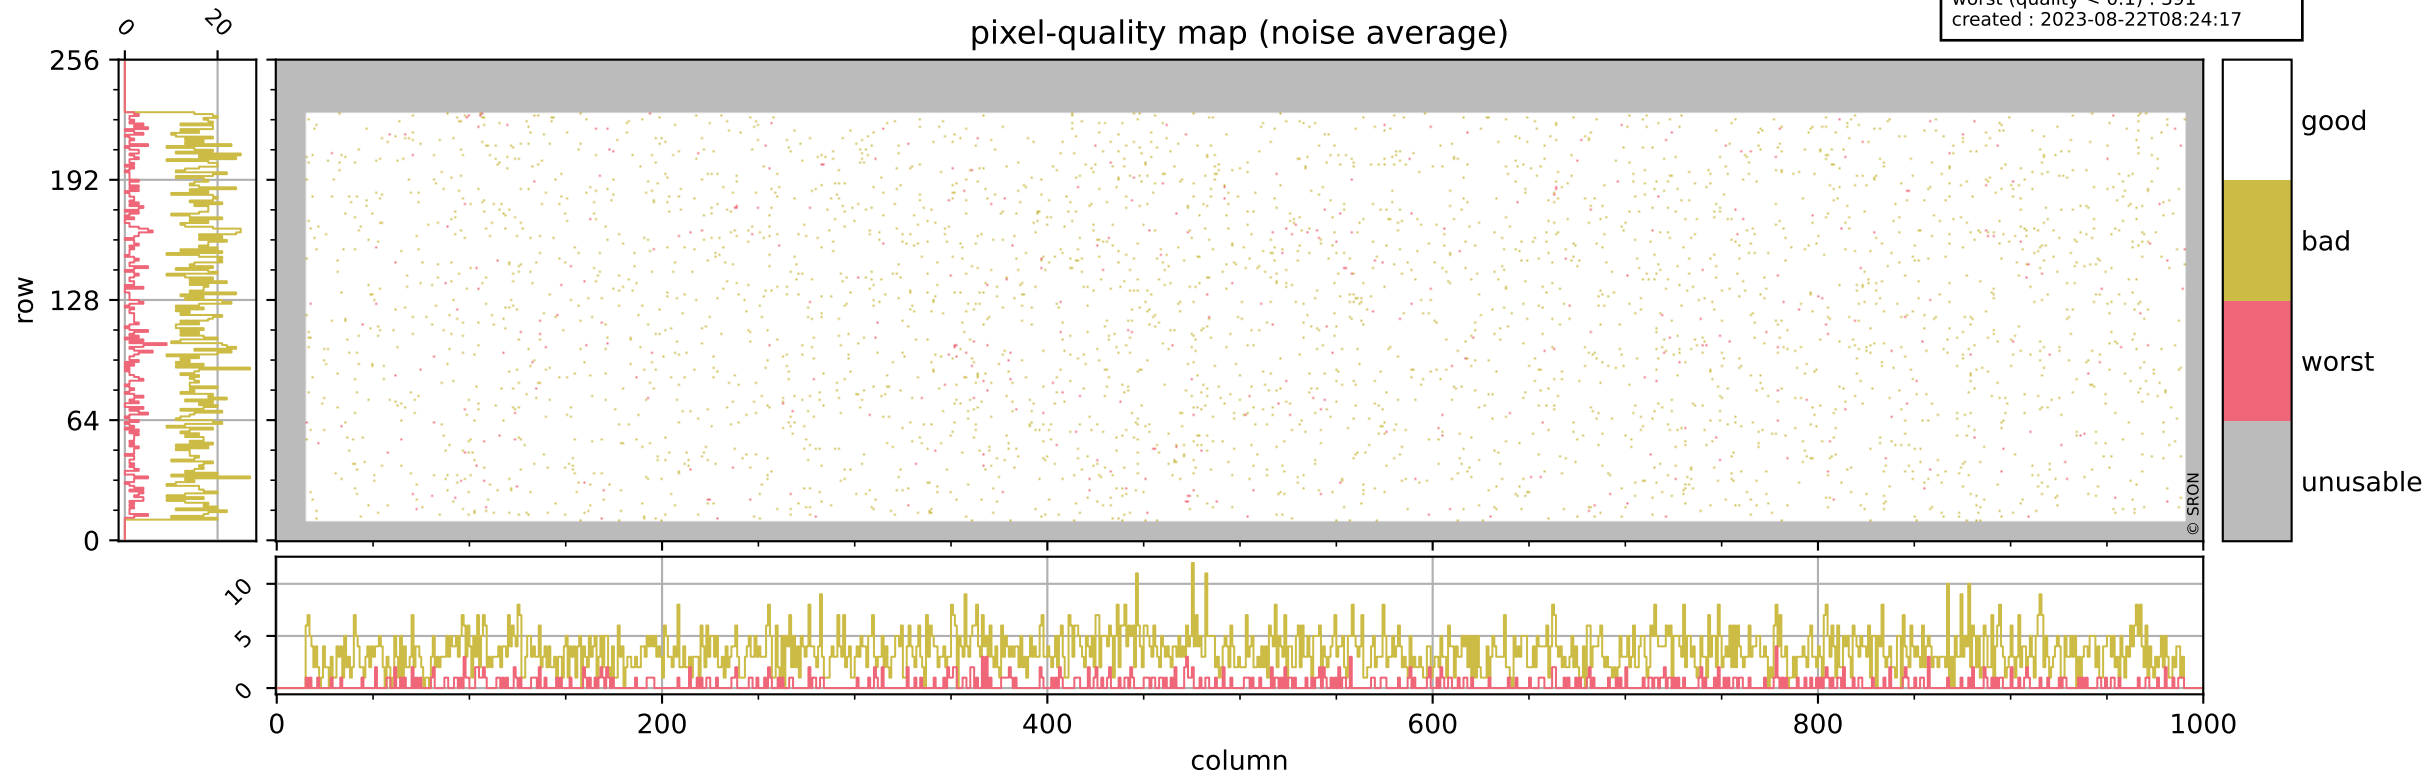

Tropomi SWIR pixel quality (official)

orbits : 19 in [19552, 19597]
coverage : 2021-07-22 / 2021-07-25
bad (quality < 0.8) : 294
worst (quality < 0.1) : 118
created : 2023-08-22T08:24:17

Tropomi SWIR pixel quality (official)

orbits : 19 in [19552, 19597]
coverage : 2021-07-22 / 2021-07-25
bad (quality < 0.8) : 3500
worst (quality < 0.1) : 391
created : 2023-08-22T08:24:17

pixel-quality map (noise average)

Tropomi SWIR pixel quality (official)

orbits : 19 in [19552, 19597]
coverage : 2021-07-22 / 2021-07-25
to good : 368
good to bad : 1612
to worst : 261
created : 2023-08-22T08:24:17

total quality compared with SWIR pixel-quality CKD

Tropomi SWIR pixel quality (official)

orbits : 19 in [19552, 19597]
coverage : 2021-07-22 / 2021-07-25
created : 2023-08-22T08:24:18

Histograms of pixel-quality

Tropomi SWIR pixel quality (official) ground-tracks of Sentinel-5P

orbits : 19 in [19552, 19597]
coverage : 2021-07-22 / 2021-07-25
created : 2023-08-22T08:24:18