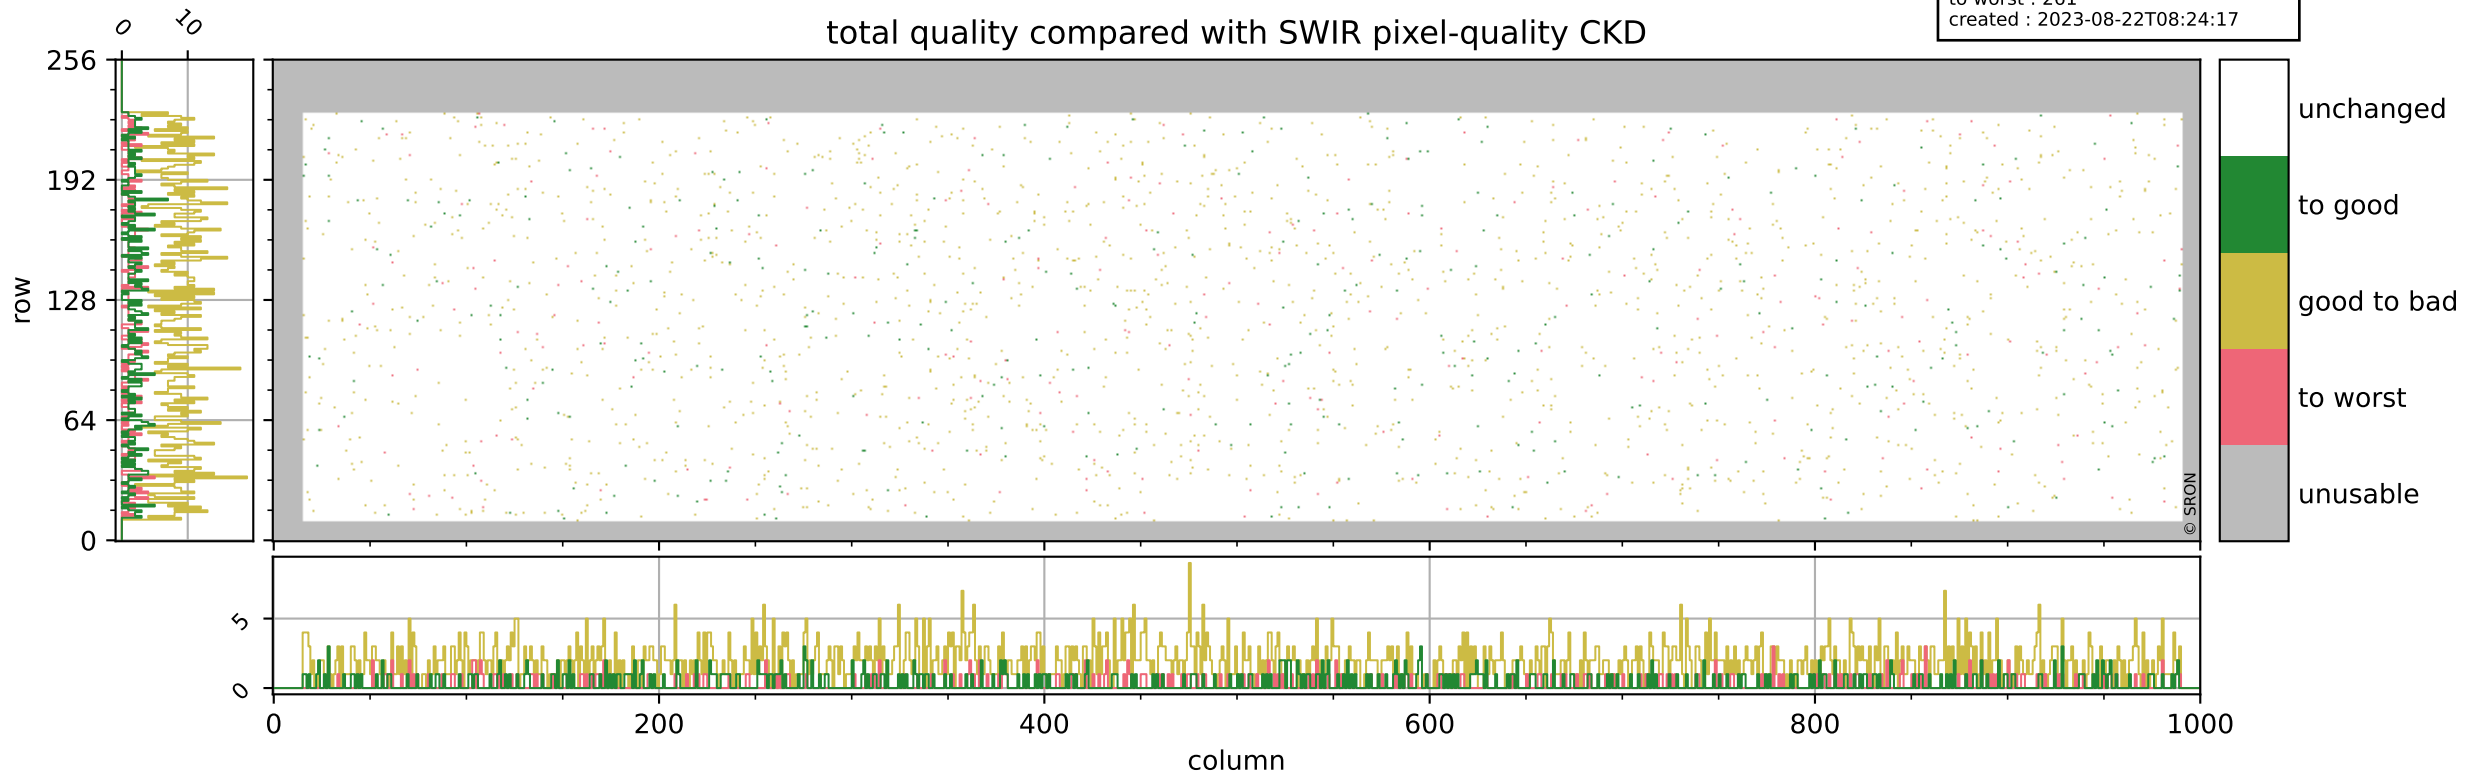

Tropomi SWIR pixel quality (official)

orbits : 19 in [19552, 19597]
coverage : 2021-07-22 / 2021-07-25
bad (quality < 0.8) : 294
worst (quality < 0.1) : 118
created : 2023-08-22T08:24:17

Tropomi SWIR pixel quality (official)

orbits : 19 in [19552, 19597]
coverage : 2021-07-22 / 2021-07-25
bad (quality < 0.8) : 3500
worst (quality < 0.1) : 391
created : 2023-08-22T08:24:17

pixel-quality map (noise average)

Tropomi SWIR pixel quality (official)

orbits : 19 in [19552, 19597]
coverage : 2021-07-22 / 2021-07-25
to good : 368
good to bad : 1612
to worst : 261
created : 2023-08-22T08:24:17

total quality compared with SWIR pixel-quality CKD

Tropomi SWIR pixel quality (official)

orbits : 19 in [19552, 19597]
coverage : 2021-07-22 / 2021-07-25
created : 2023-08-22T08:24:18

Histograms of pixel-quality

Tropomi SWIR pixel quality (official) ground-tracks of Sentinel-5P

orbits : 19 in [19552, 19597]
coverage : 2021-07-22 / 2021-07-25
created : 2023-08-22T08:24:18