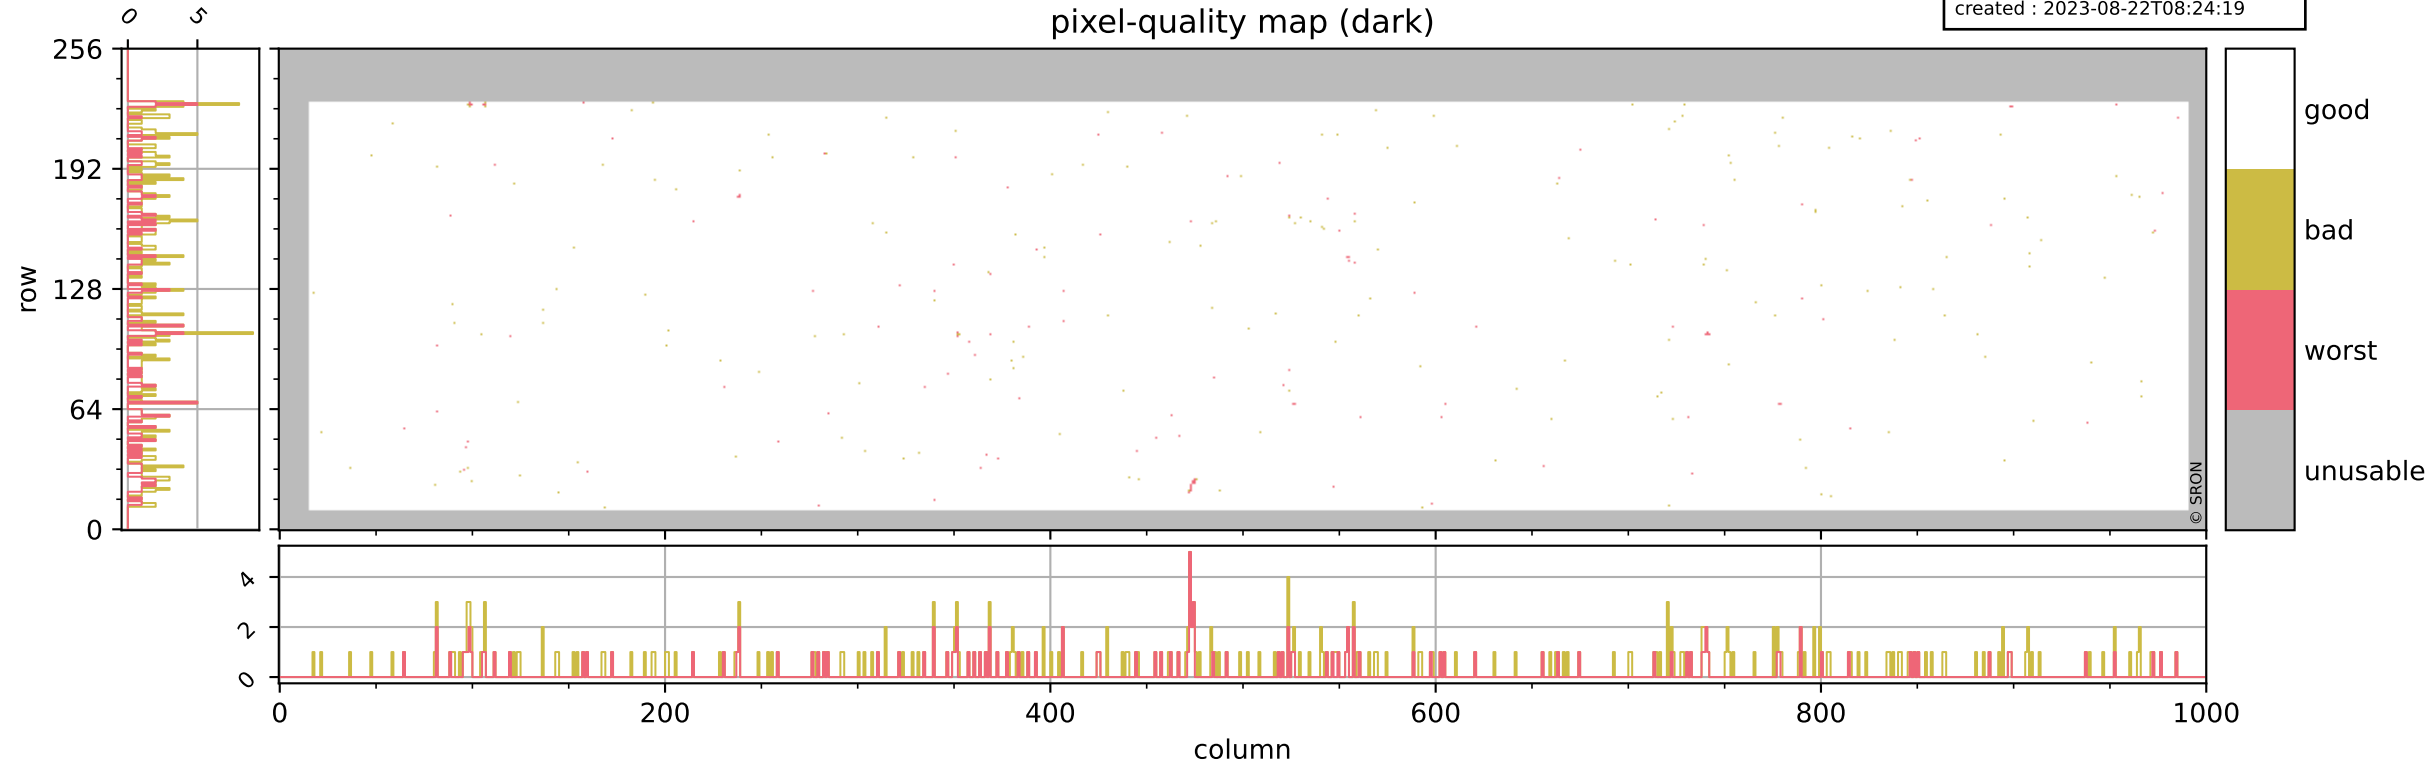

# Tropomi SWIR pixel quality (official)

orbits : 18 in [19567, 19612]  
coverage : 2021-07-23 / 2021-07-26  
bad (quality < 0.8) : 3731  
worst (quality < 0.1) : 459  
created : 2023-08-22T08:24:19

# Tropomi SWIR pixel quality (official)

orbits : 18 in [19567, 19612]  
coverage : 2021-07-23 / 2021-07-26  
bad (quality < 0.8) : 297  
worst (quality < 0.1) : 119  
created : 2023-08-22T08:24:19

## pixel-quality map (dark)

# Tropomi SWIR pixel quality (official)

orbits : 18 in [19567, 19612]  
coverage : 2021-07-23 / 2021-07-26  
bad (quality < 0.8) : 3474  
worst (quality < 0.1) : 378  
created : 2023-08-22T08:24:20