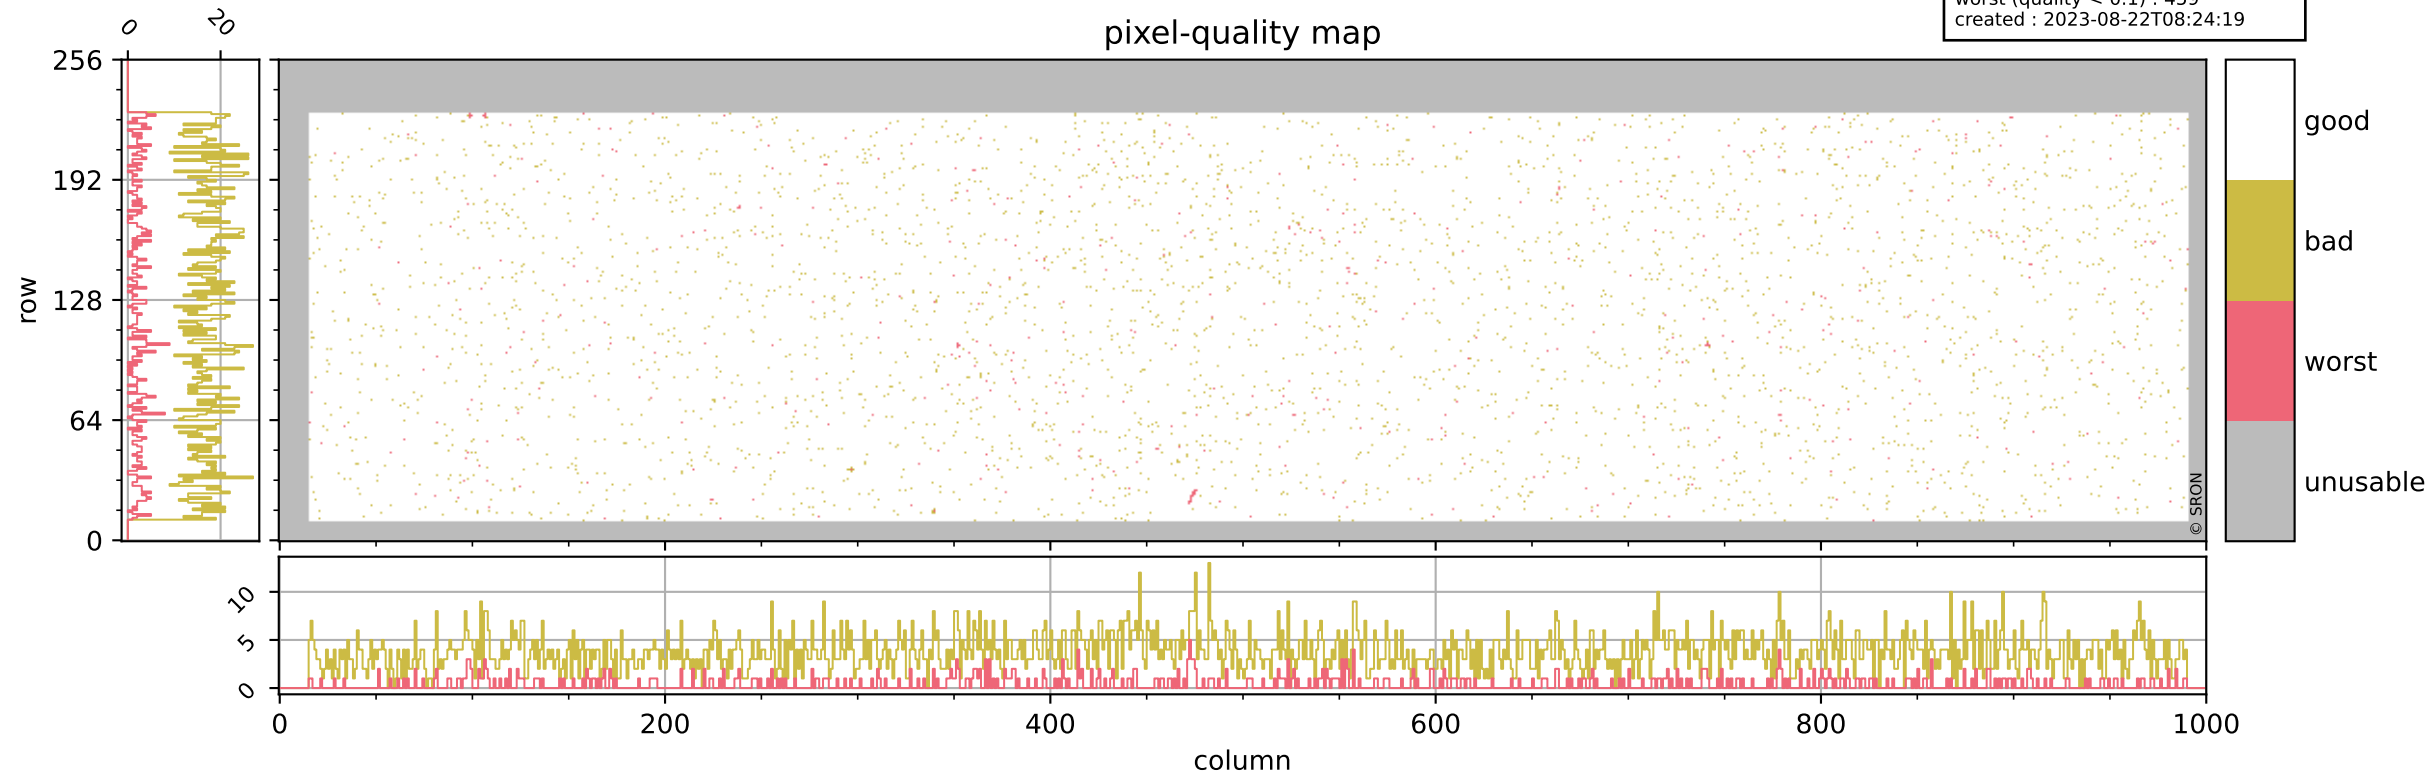

# Tropomi SWIR pixel quality (official)

orbits : 18 in [19567, 19612]  
coverage : 2021-07-23 / 2021-07-26  
bad (quality < 0.8) : 3731  
worst (quality < 0.1) : 459  
created : 2023-08-22T08:24:19

# Tropomi SWIR pixel quality (official)

orbits : 18 in [19567, 19612]  
coverage : 2021-07-23 / 2021-07-26  
bad (quality < 0.8) : 297  
worst (quality < 0.1) : 119  
created : 2023-08-22T08:24:19

## pixel-quality map (dark)

# Tropomi SWIR pixel quality (official)

orbits : 18 in [19567, 19612]  
coverage : 2021-07-23 / 2021-07-26  
bad (quality < 0.8) : 3474  
worst (quality < 0.1) : 378  
created : 2023-08-22T08:24:20