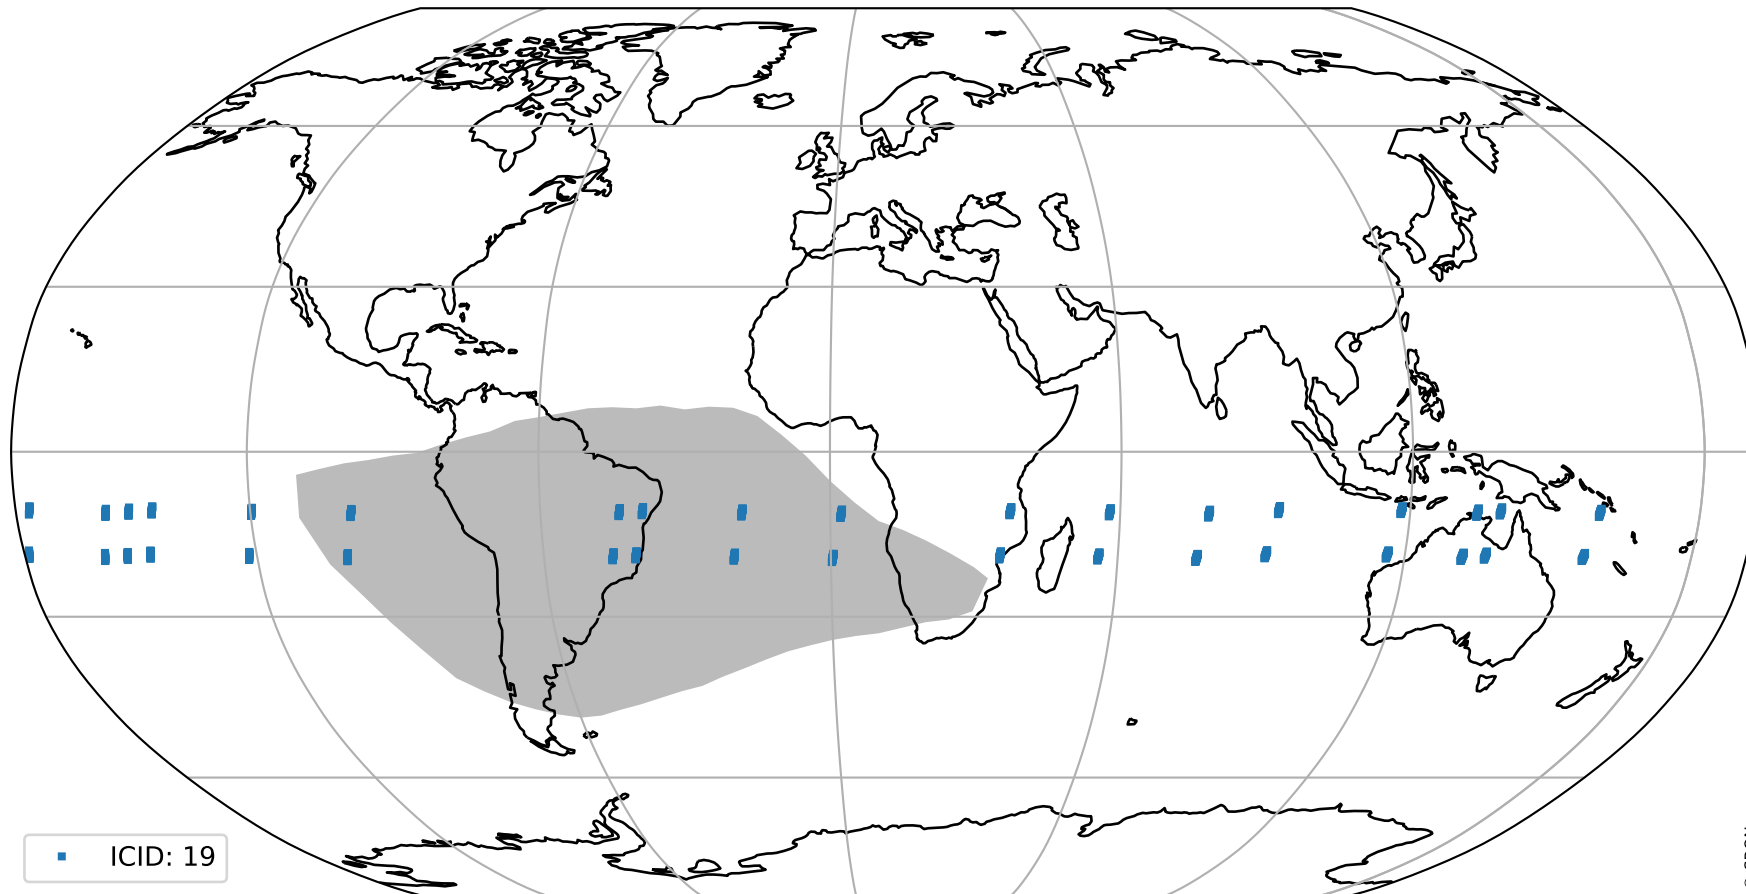

# Tropomi SWIR pixel quality (official)

orbits : 18 in [19567, 19612]  
coverage : 2021-07-23 / 2021-07-26  
created : 2023-08-22T08:24:20

## Histograms of pixel-quality

# Tropomi SWIR pixel quality (official) ground-tracks of Sentinel-5P

orbits : 18 in [19567, 19612]  
coverage : 2021-07-23 / 2021-07-26  
created : 2023-08-22T08:24:21