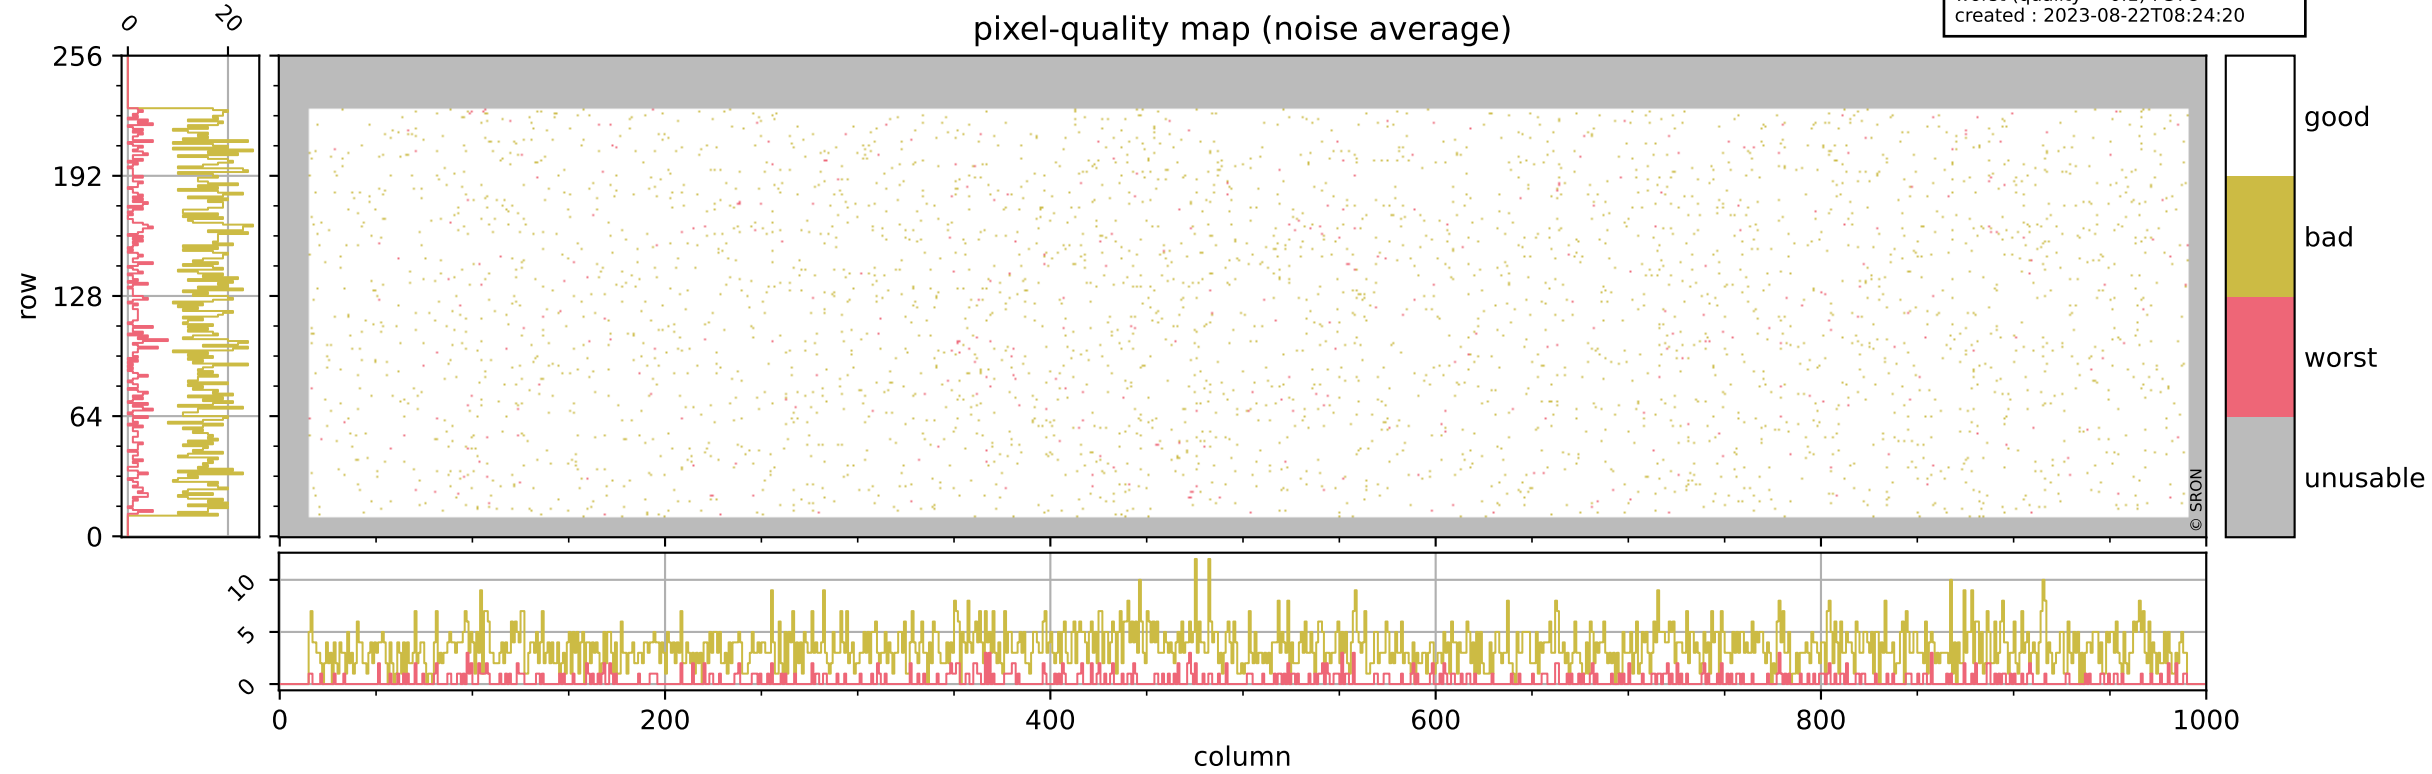

Tropomi SWIR pixel quality (official)

orbits : 18 in [19567, 19612]
coverage : 2021-07-23 / 2021-07-26
bad (quality < 0.8) : 3474
worst (quality < 0.1) : 378
created : 2023-08-22T08:24:20

pixel-quality map (noise average)