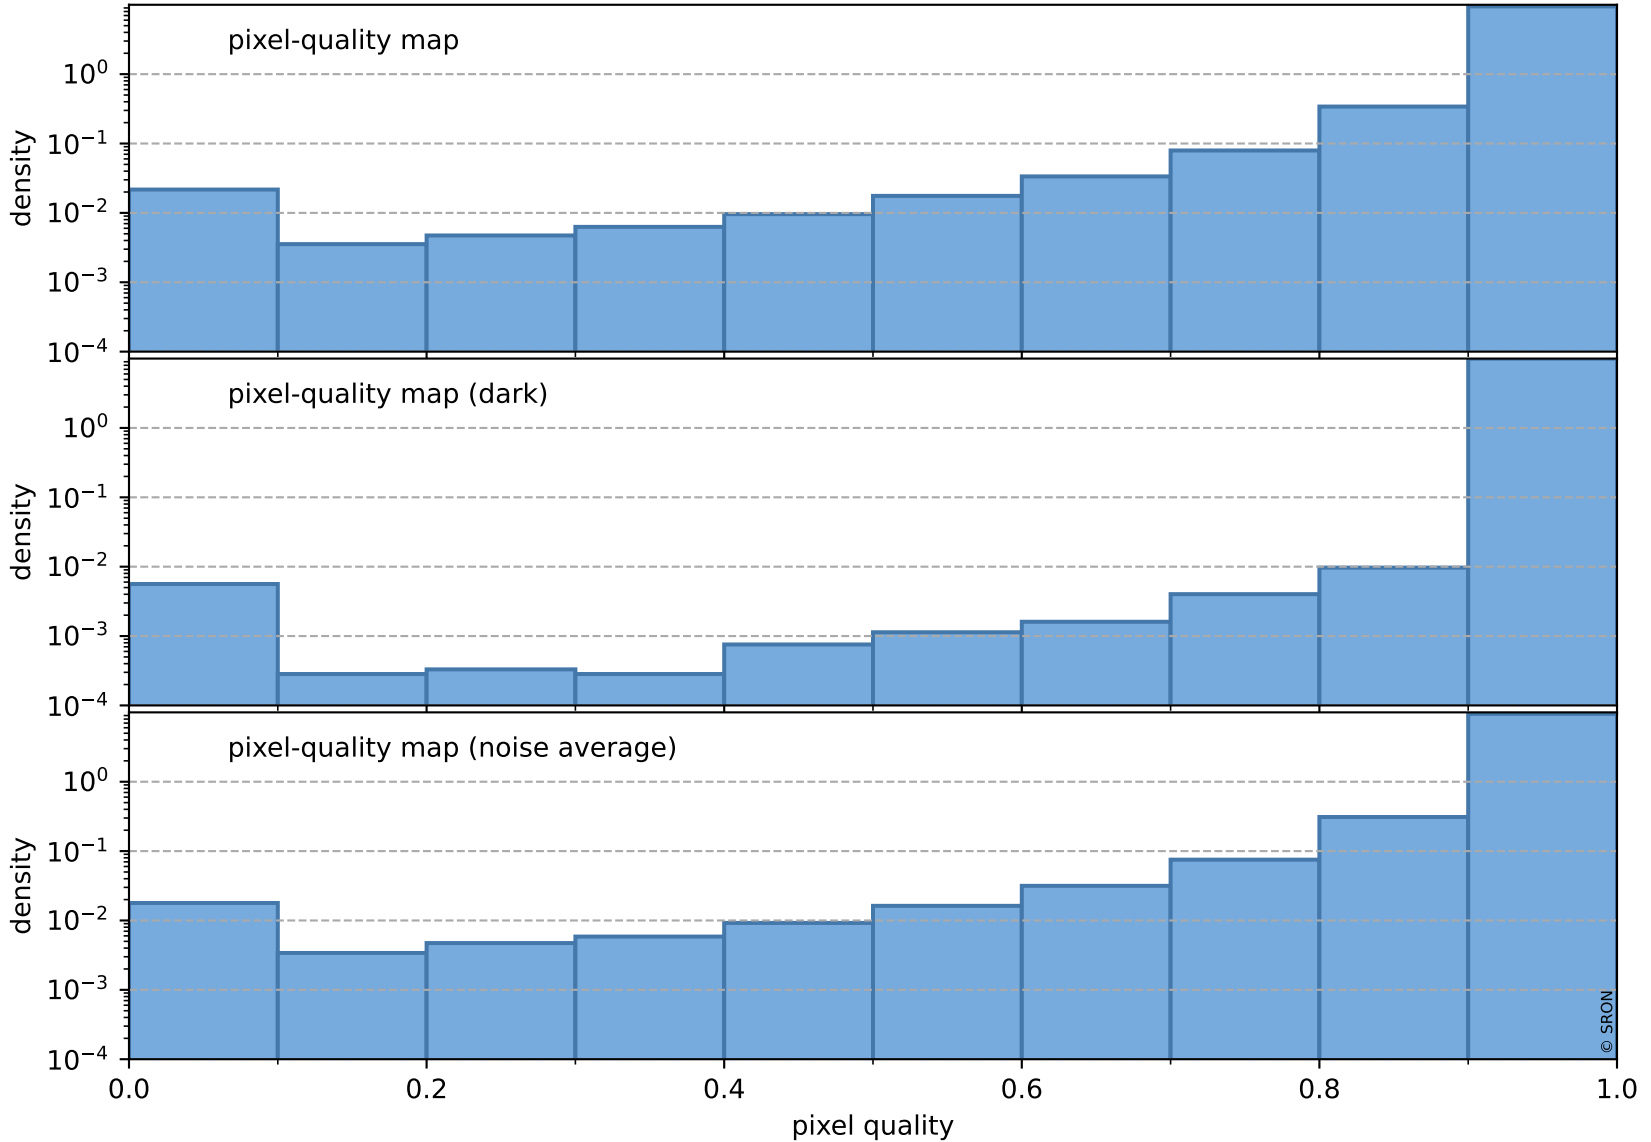

Tropomi SWIR pixel quality (official)

orbits : 18 in [19567, 19612]
coverage : 2021-07-23 / 2021-07-26
created : 2023-08-22T08:24:20

Histograms of pixel-quality