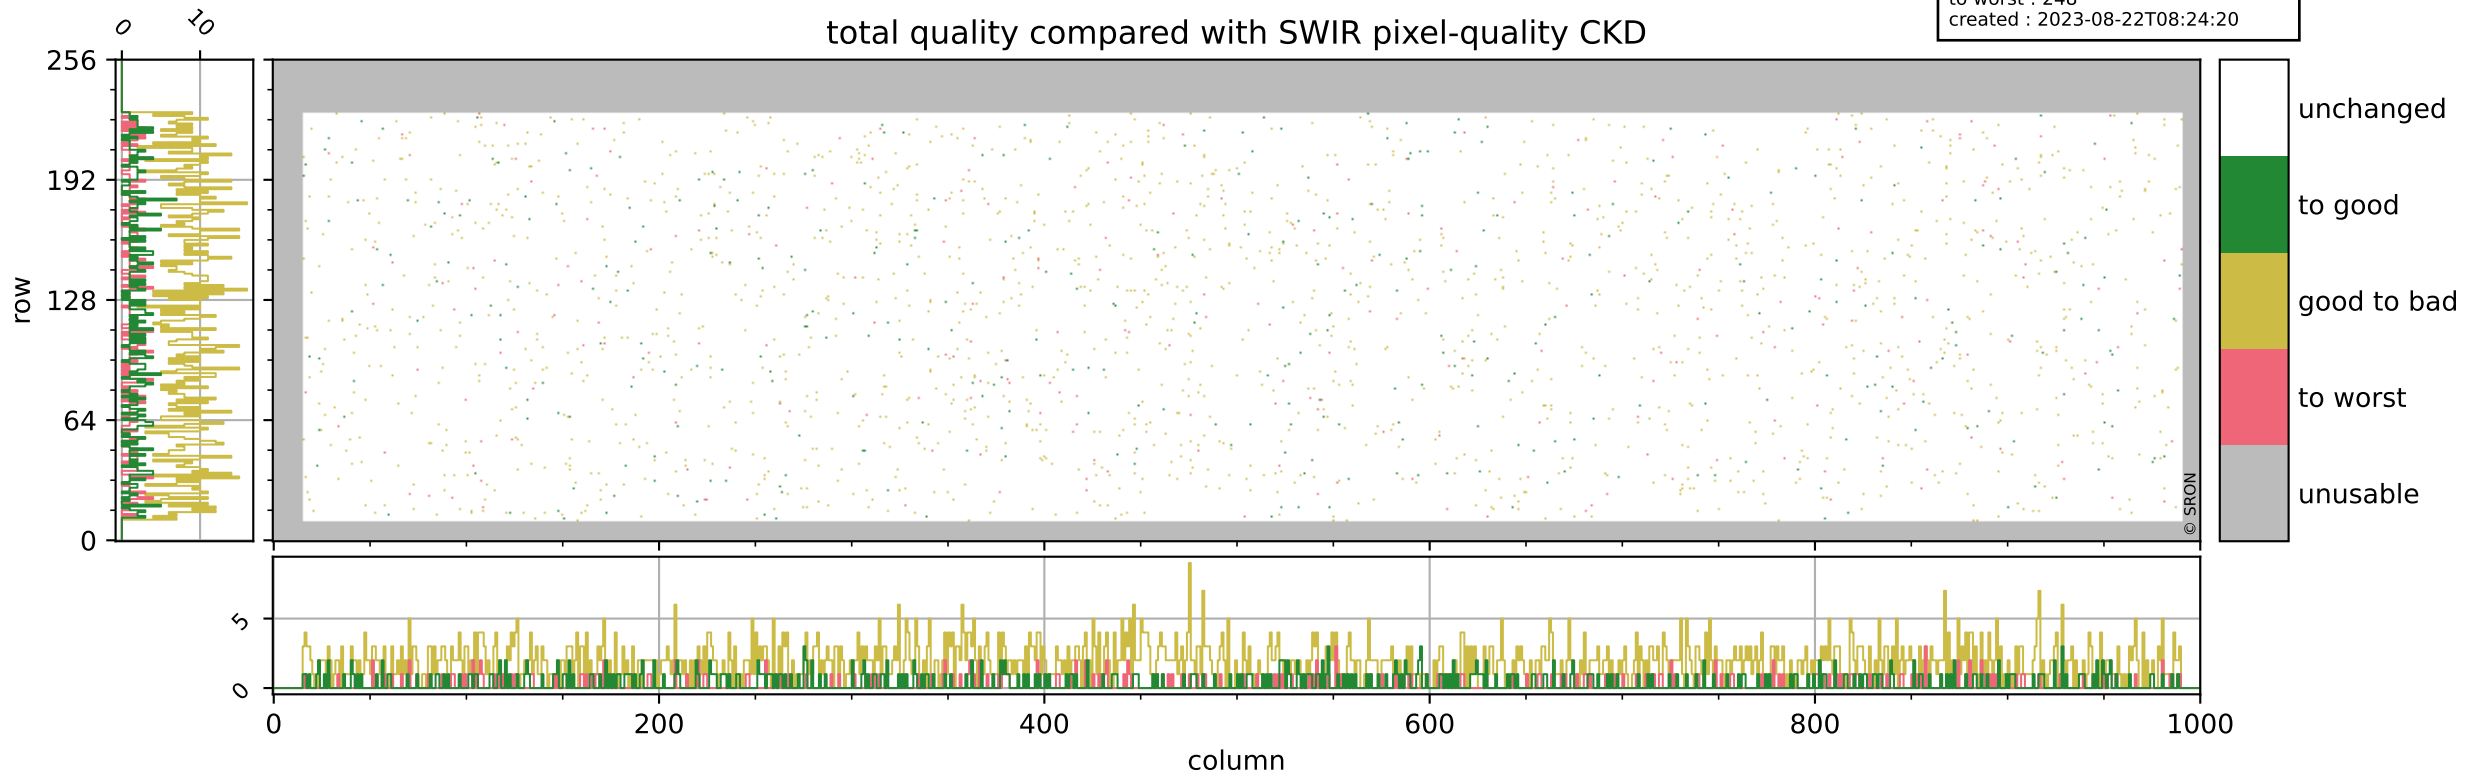

Tropomi SWIR pixel quality (official)

orbits : 18 in [19567, 19612]
coverage : 2021-07-23 / 2021-07-26
to good : 370
good to bad : 1603
to worst : 248
created : 2023-08-22T08:24:20

total quality compared with SWIR pixel-quality CKD