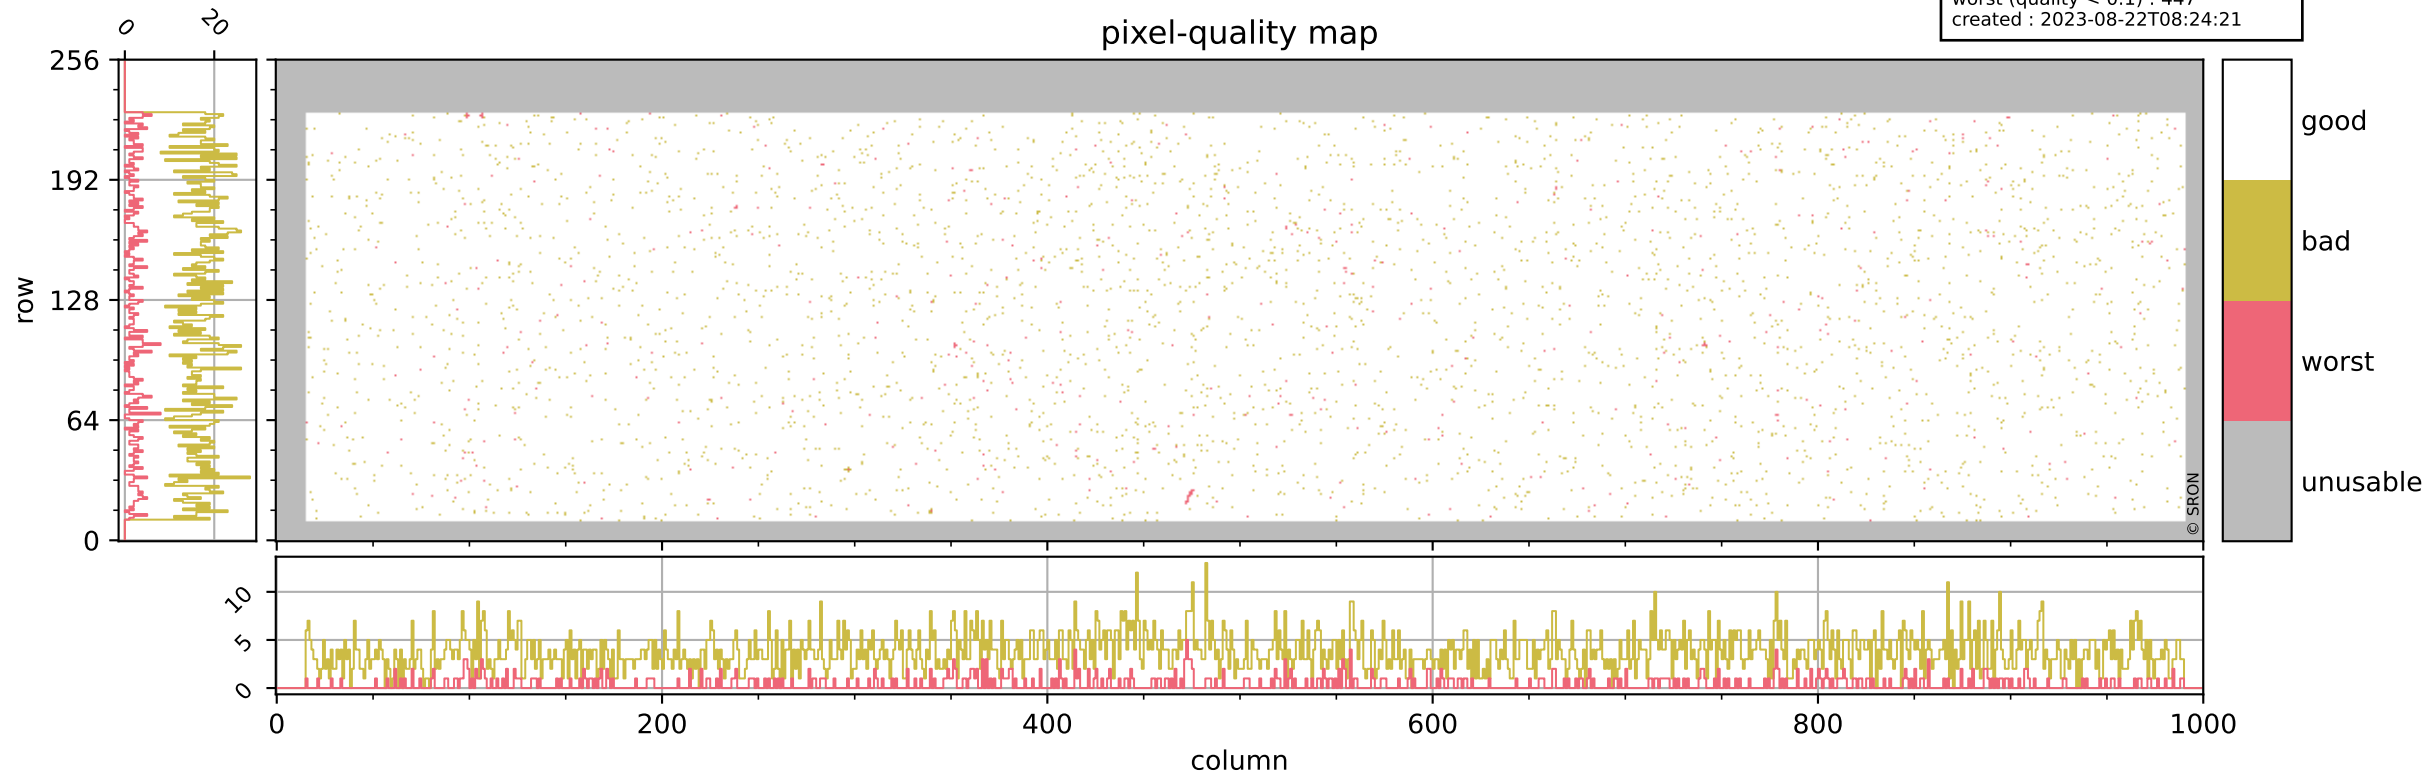

Tropomi SWIR pixel quality (official)

orbits : 19 in [19582, 19627]
coverage : 2021-07-24 / 2021-07-27
bad (quality < 0.8) : 3715
worst (quality < 0.1) : 447
created : 2023-08-22T08:24:21

pixel-quality map

Tropomi SWIR pixel quality (official)

orbits : 19 in [19582, 19627]
coverage : 2021-07-24 / 2021-07-27
bad (quality < 0.8) : 296
worst (quality < 0.1) : 119
created : 2023-08-22T08:24:22

Tropomi SWIR pixel quality (official)

orbits : 19 in [19582, 19627]
coverage : 2021-07-24 / 2021-07-27
bad (quality < 0.8) : 3461
worst (quality < 0.1) : 365
created : 2023-08-22T08:24:22

pixel-quality map (noise average)

Tropomi SWIR pixel quality (official)

orbits : 19 in [19582, 19627]
coverage : 2021-07-24 / 2021-07-27
created : 2023-08-22T08:24:22

Histograms of pixel-quality

Tropomi SWIR pixel quality (official) ground-tracks of Sentinel-5P

orbits : 19 in [19582, 19627]
coverage : 2021-07-24 / 2021-07-27
created : 2023-08-22T08:24:23