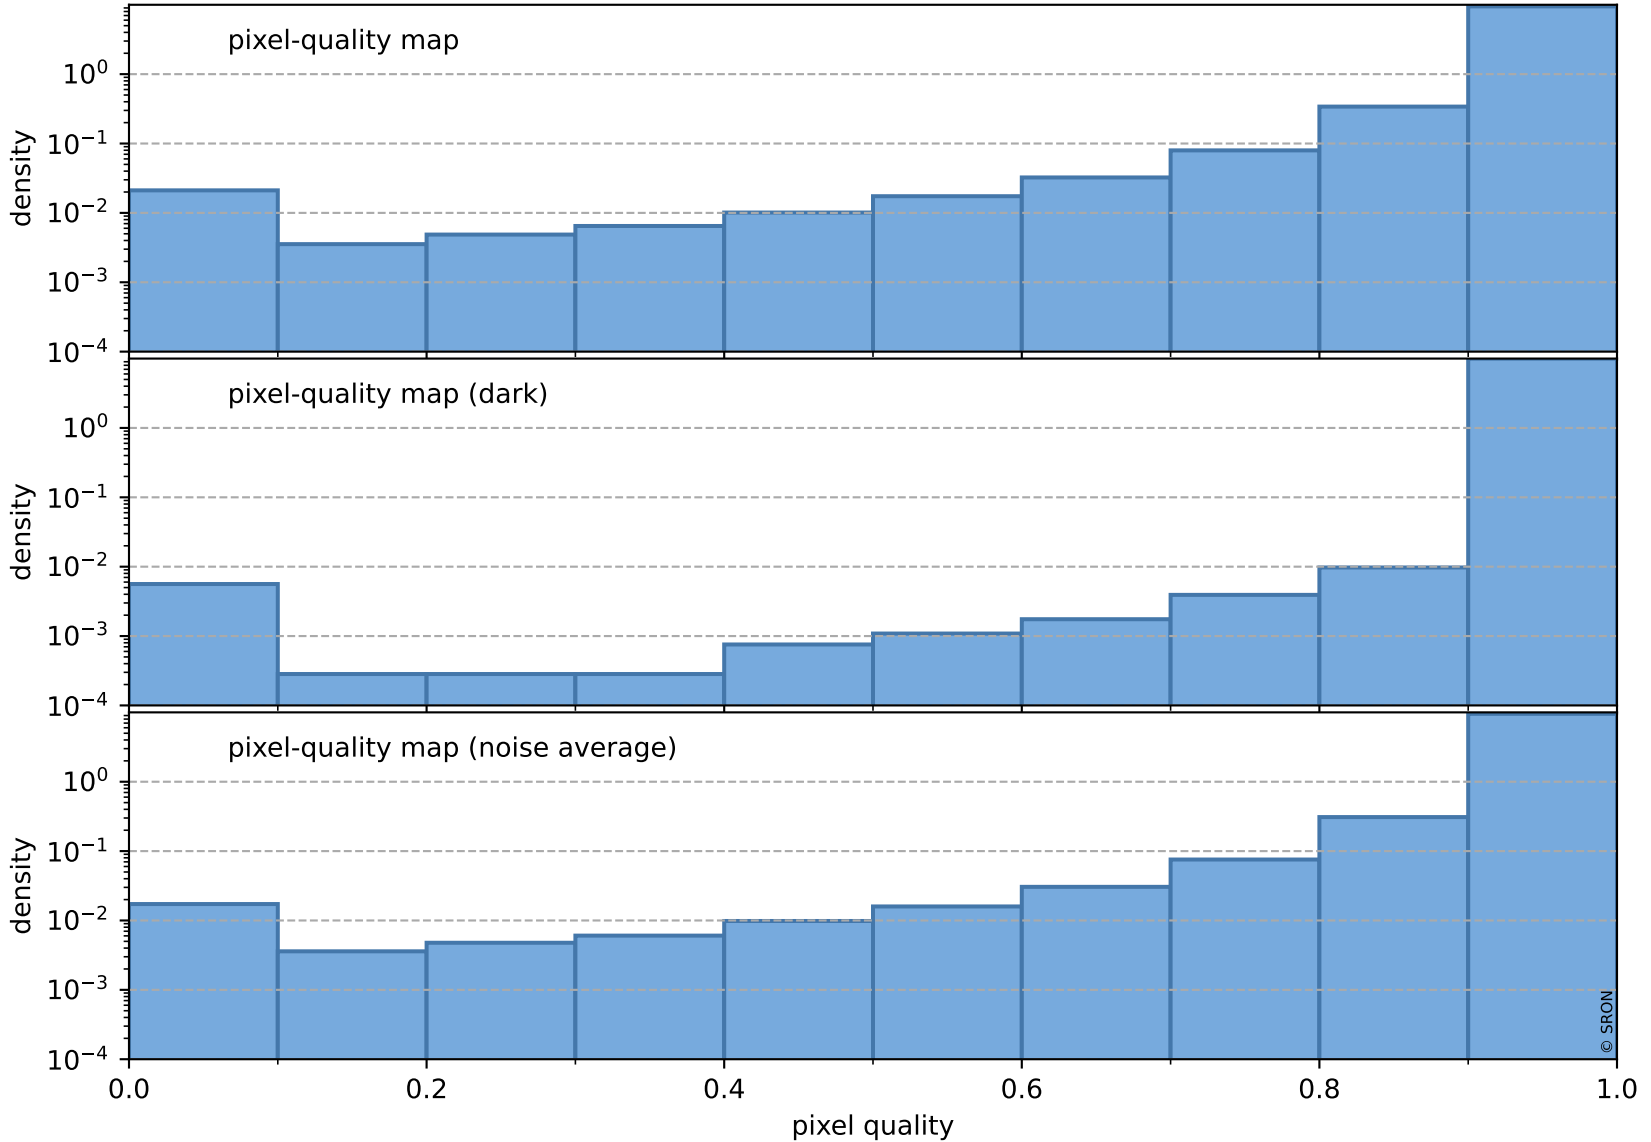

orbits : 19 in [19582, 19627]
coverage : 2021-07-24 / 2021-07-27
to good : 370
good to bad : 1596
to worst : 238
created : 2023-08-22T08:24:22

total quality compared with SWIR pixel-quality CKD

Tropomi SWIR pixel quality (official)

orbits : 19 in [19582, 19627]
coverage : 2021-07-24 / 2021-07-27
created : 2023-08-22T08:24:22

Histograms of pixel-quality

Tropomi SWIR pixel quality (official) ground-tracks of Sentinel-5P

orbits : 19 in [19582, 19627]
coverage : 2021-07-24 / 2021-07-27
created : 2023-08-22T08:24:23

Tropomi SWIR pixel quality (official)

orbits : [2827, 19627]
coverage : 2018-04-30 / 2021-07-27
created : 2023-08-22T08:24:23

trend of pixel quality & temperatures