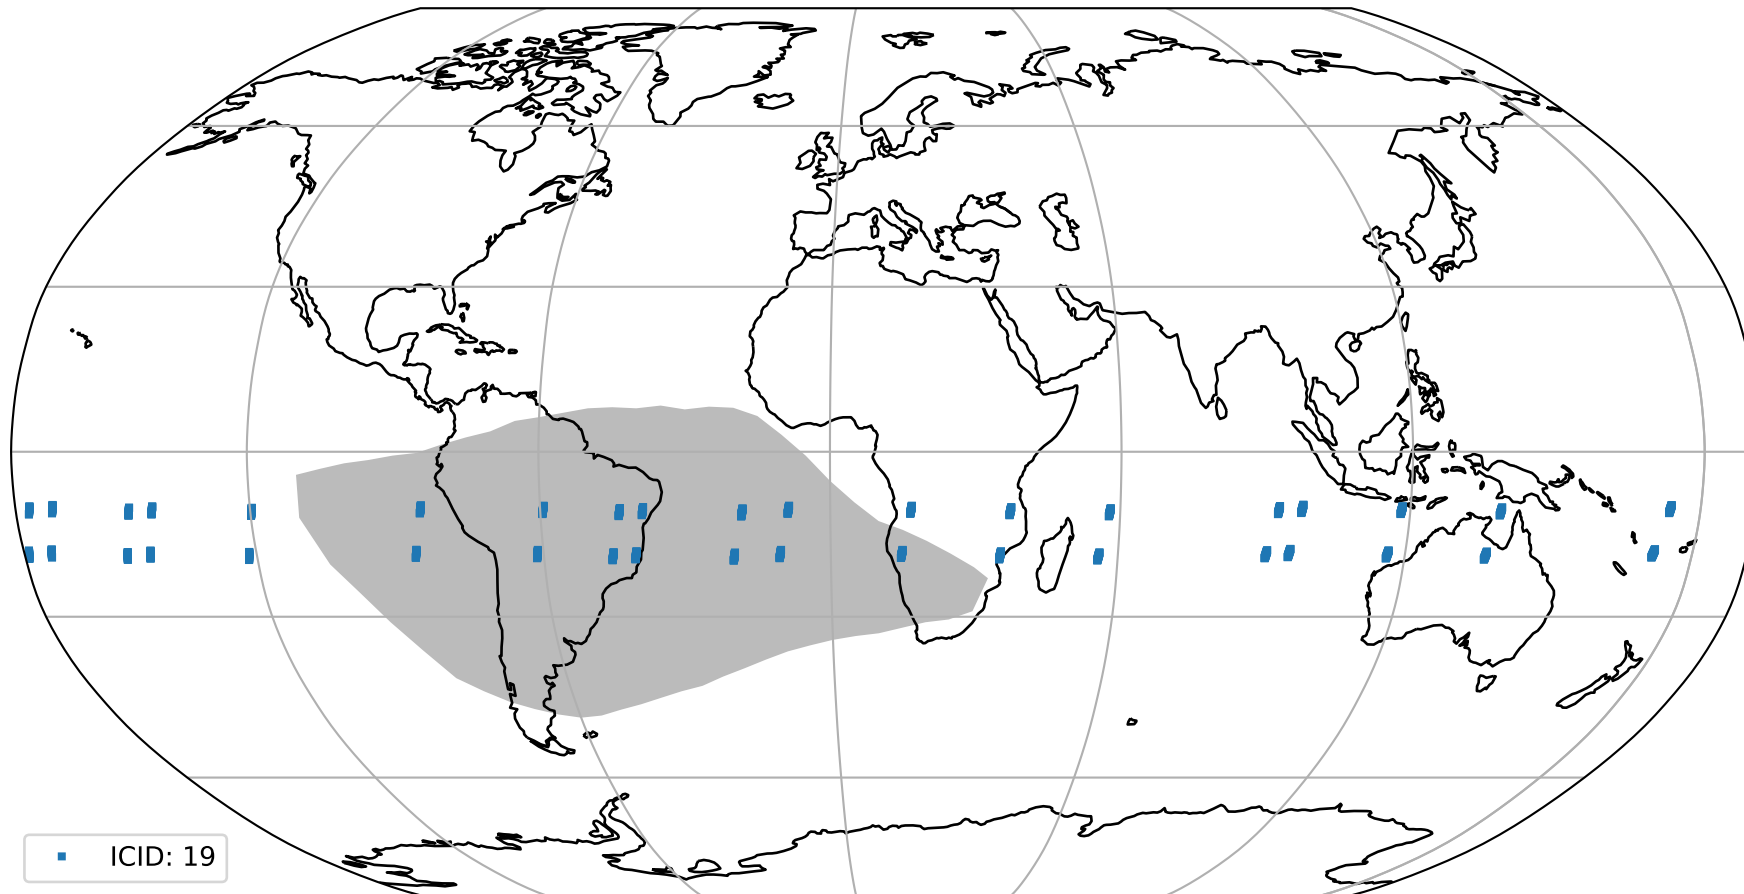

orbits : 19 in [19582, 19627]
coverage : 2021-07-24 / 2021-07-27
bad (quality < 0.8) : 3461
worst (quality < 0.1) : 365
created : 2023-08-22T08:24:22

pixel-quality map (noise average)

Tropomi SWIR pixel quality (official)

orbits : 19 in [19582, 19627]
coverage : 2021-07-24 / 2021-07-27
to good : 370
good to bad : 1596
to worst : 238
created : 2023-08-22T08:24:22

total quality compared with SWIR pixel-quality CKD

Tropomi SWIR pixel quality (official)

orbits : 19 in [19582, 19627]
coverage : 2021-07-24 / 2021-07-27
created : 2023-08-22T08:24:22

Histograms of pixel-quality

Tropomi SWIR pixel quality (official) ground-tracks of Sentinel-5P

orbits : 19 in [19582, 19627]
coverage : 2021-07-24 / 2021-07-27
created : 2023-08-22T08:24:23

Tropomi SWIR pixel quality (official)

orbits : [2827, 19627]
coverage : 2018-04-30 / 2021-07-27
created : 2023-08-22T08:24:23

trend of pixel quality & temperatures