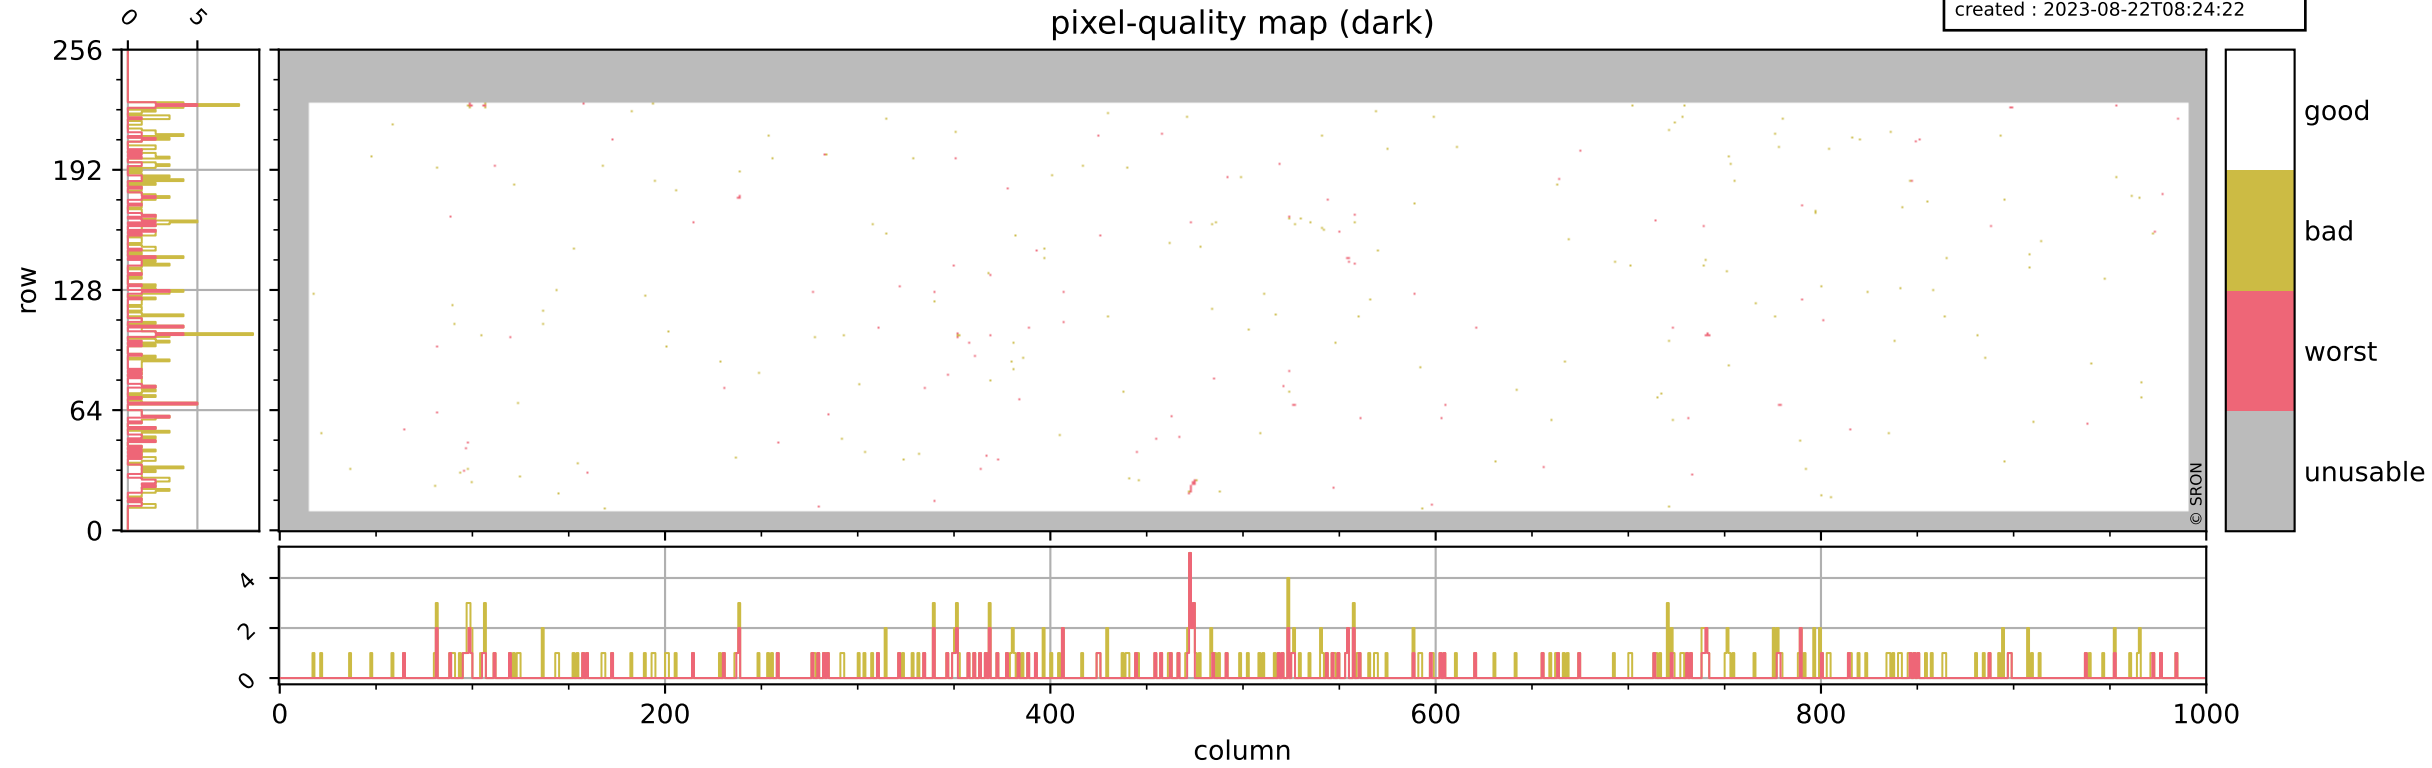

Tropomi SWIR pixel quality (official)

orbits : 19 in [19582, 19627]
coverage : 2021-07-24 / 2021-07-27
bad (quality < 0.8) : 3715
worst (quality < 0.1) : 447
created : 2023-08-22T08:24:21

pixel-quality map

Tropomi SWIR pixel quality (official)

orbits : 19 in [19582, 19627]
coverage : 2021-07-24 / 2021-07-27
bad (quality < 0.8) : 296
worst (quality < 0.1) : 119
created : 2023-08-22T08:24:22

Tropomi SWIR pixel quality (official)

orbits : 19 in [19582, 19627]
coverage : 2021-07-24 / 2021-07-27
bad (quality < 0.8) : 3461
worst (quality < 0.1) : 365
created : 2023-08-22T08:24:22

pixel-quality map (noise average)

Tropomi SWIR pixel quality (official)

orbits : 19 in [19582, 19627]
coverage : 2021-07-24 / 2021-07-27
created : 2023-08-22T08:24:22

Histograms of pixel-quality

Tropomi SWIR pixel quality (official) ground-tracks of Sentinel-5P

orbits : 19 in [19582, 19627]
coverage : 2021-07-24 / 2021-07-27
created : 2023-08-22T08:24:23