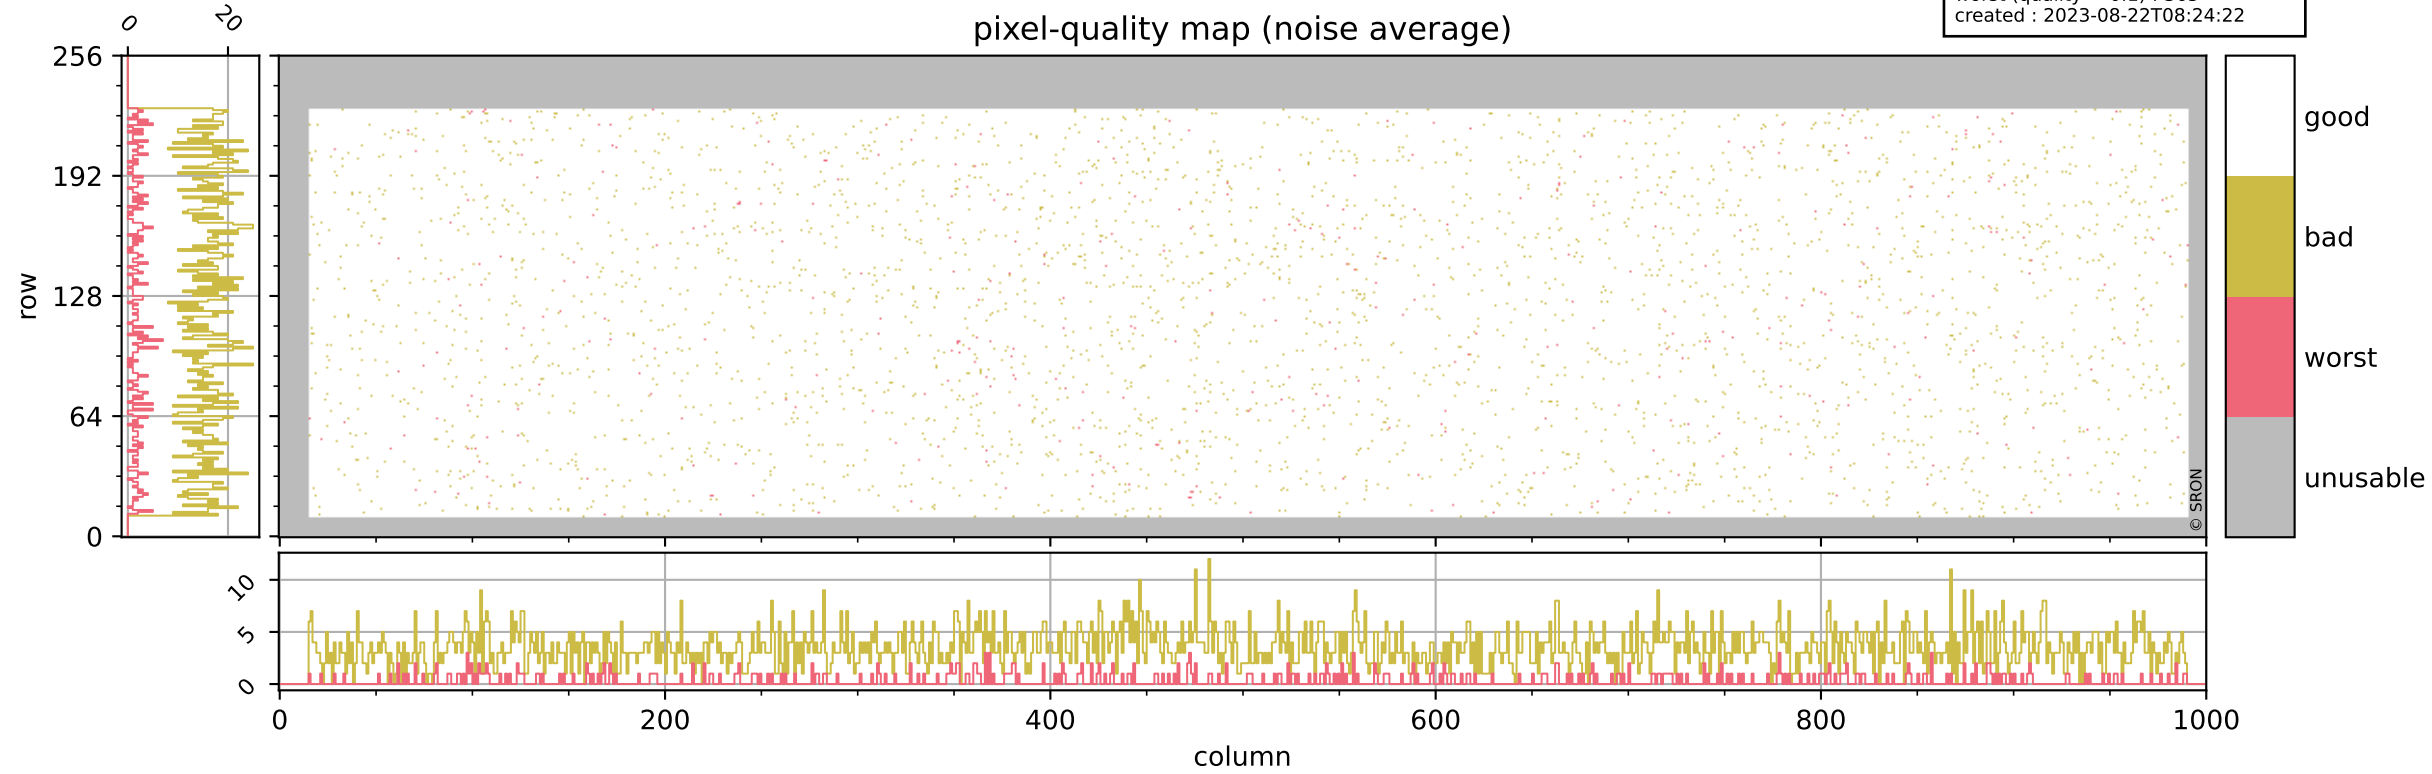

Tropomi SWIR pixel quality (official)

orbits : 19 in [19582, 19627]
coverage : 2021-07-24 / 2021-07-27
bad (quality < 0.8) : 296
worst (quality < 0.1) : 119
created : 2023-08-22T08:24:22

Tropomi SWIR pixel quality (official)

orbits : 19 in [19582, 19627]
coverage : 2021-07-24 / 2021-07-27
bad (quality < 0.8) : 3461
worst (quality < 0.1) : 365
created : 2023-08-22T08:24:22

pixel-quality map (noise average)

Tropomi SWIR pixel quality (official)

orbits : 19 in [19582, 19627]
coverage : 2021-07-24 / 2021-07-27
to good : 370
good to bad : 1596
to worst : 238
created : 2023-08-22T08:24:22

total quality compared with SWIR pixel-quality CKD

Tropomi SWIR pixel quality (official)

orbits : 19 in [19582, 19627]
coverage : 2021-07-24 / 2021-07-27
created : 2023-08-22T08:24:22

Histograms of pixel-quality

Tropomi SWIR pixel quality (official) ground-tracks of Sentinel-5P

orbits : 19 in [19582, 19627]
coverage : 2021-07-24 / 2021-07-27
created : 2023-08-22T08:24:23