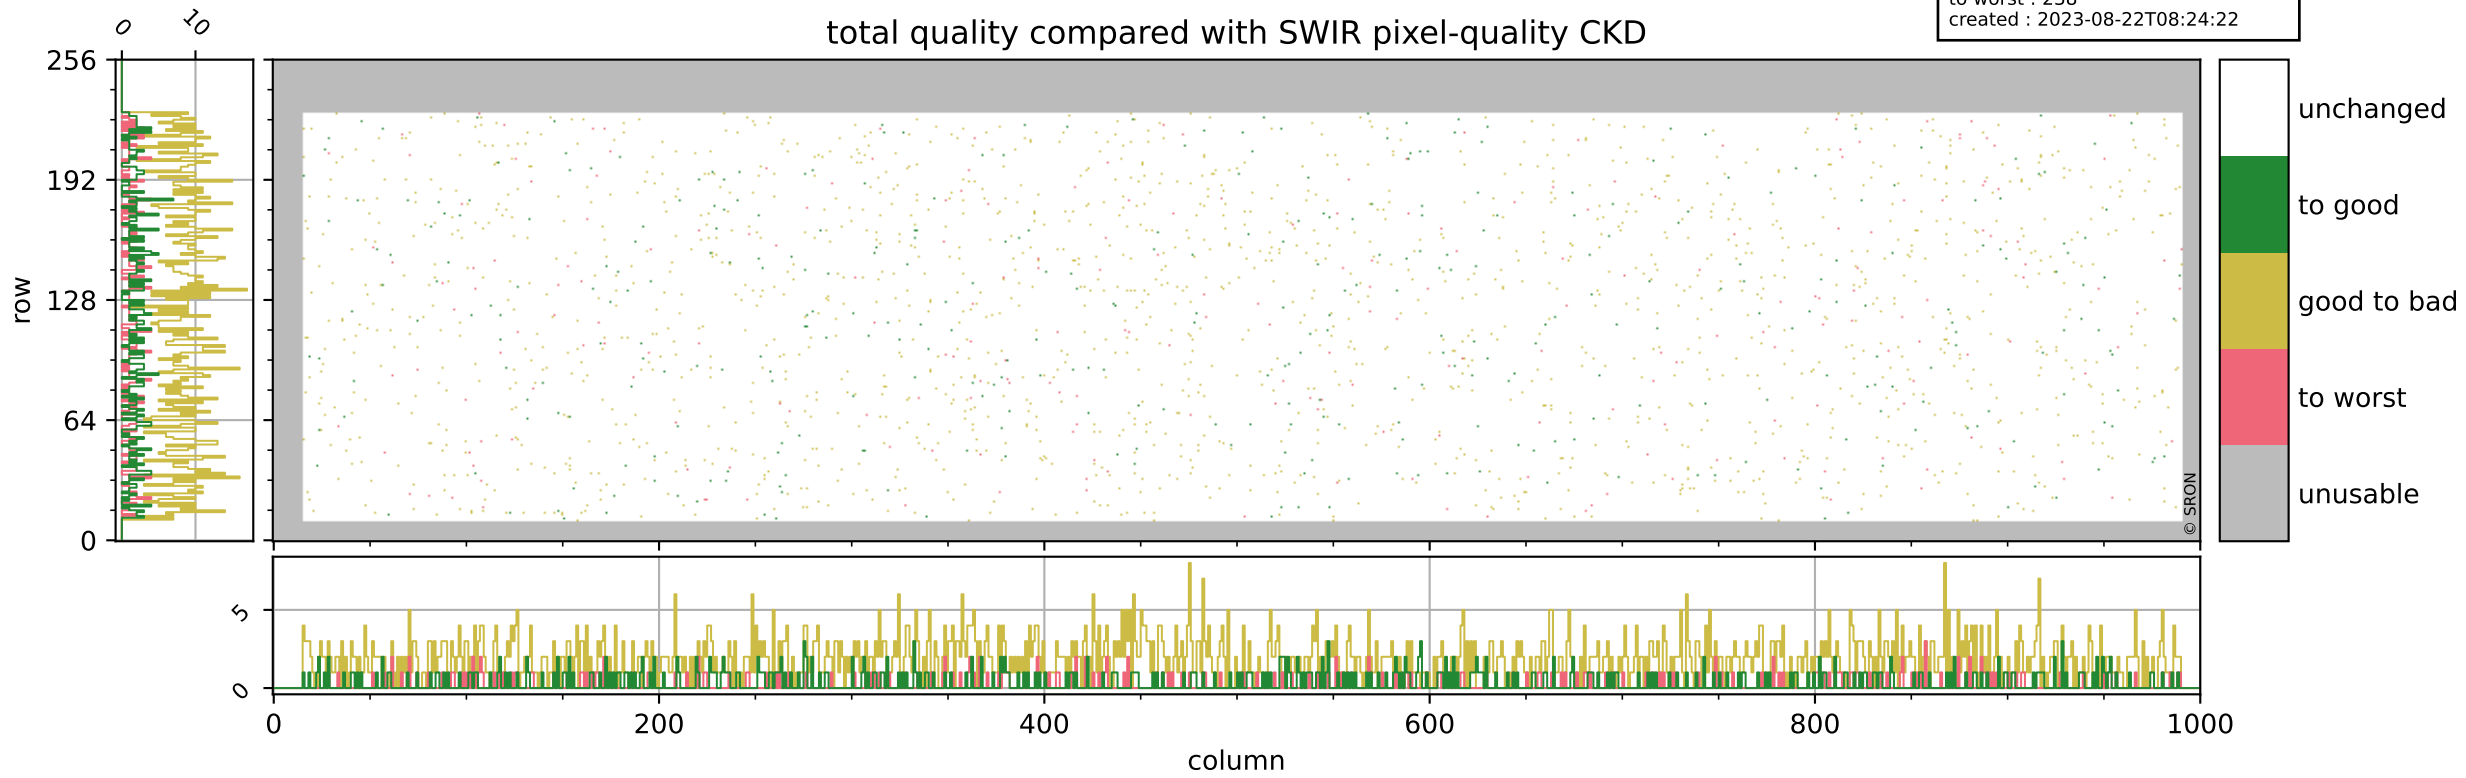

Tropomi SWIR pixel quality (official)

orbits : 19 in [19582, 19627]
coverage : 2021-07-24 / 2021-07-27
bad (quality < 0.8) : 296
worst (quality < 0.1) : 119
created : 2023-08-22T08:24:22

Tropomi SWIR pixel quality (official)

orbits : 19 in [19582, 19627]
coverage : 2021-07-24 / 2021-07-27
bad (quality < 0.8) : 3461
worst (quality < 0.1) : 365
created : 2023-08-22T08:24:22

pixel-quality map (noise average)

Tropomi SWIR pixel quality (official)

orbits : 19 in [19582, 19627]
coverage : 2021-07-24 / 2021-07-27
to good : 370
good to bad : 1596
to worst : 238
created : 2023-08-22T08:24:22

total quality compared with SWIR pixel-quality CKD

Tropomi SWIR pixel quality (official)

orbits : 19 in [19582, 19627]
coverage : 2021-07-24 / 2021-07-27
created : 2023-08-22T08:24:22

Histograms of pixel-quality

Tropomi SWIR pixel quality (official) ground-tracks of Sentinel-5P

orbits : 19 in [19582, 19627]
coverage : 2021-07-24 / 2021-07-27
created : 2023-08-22T08:24:23