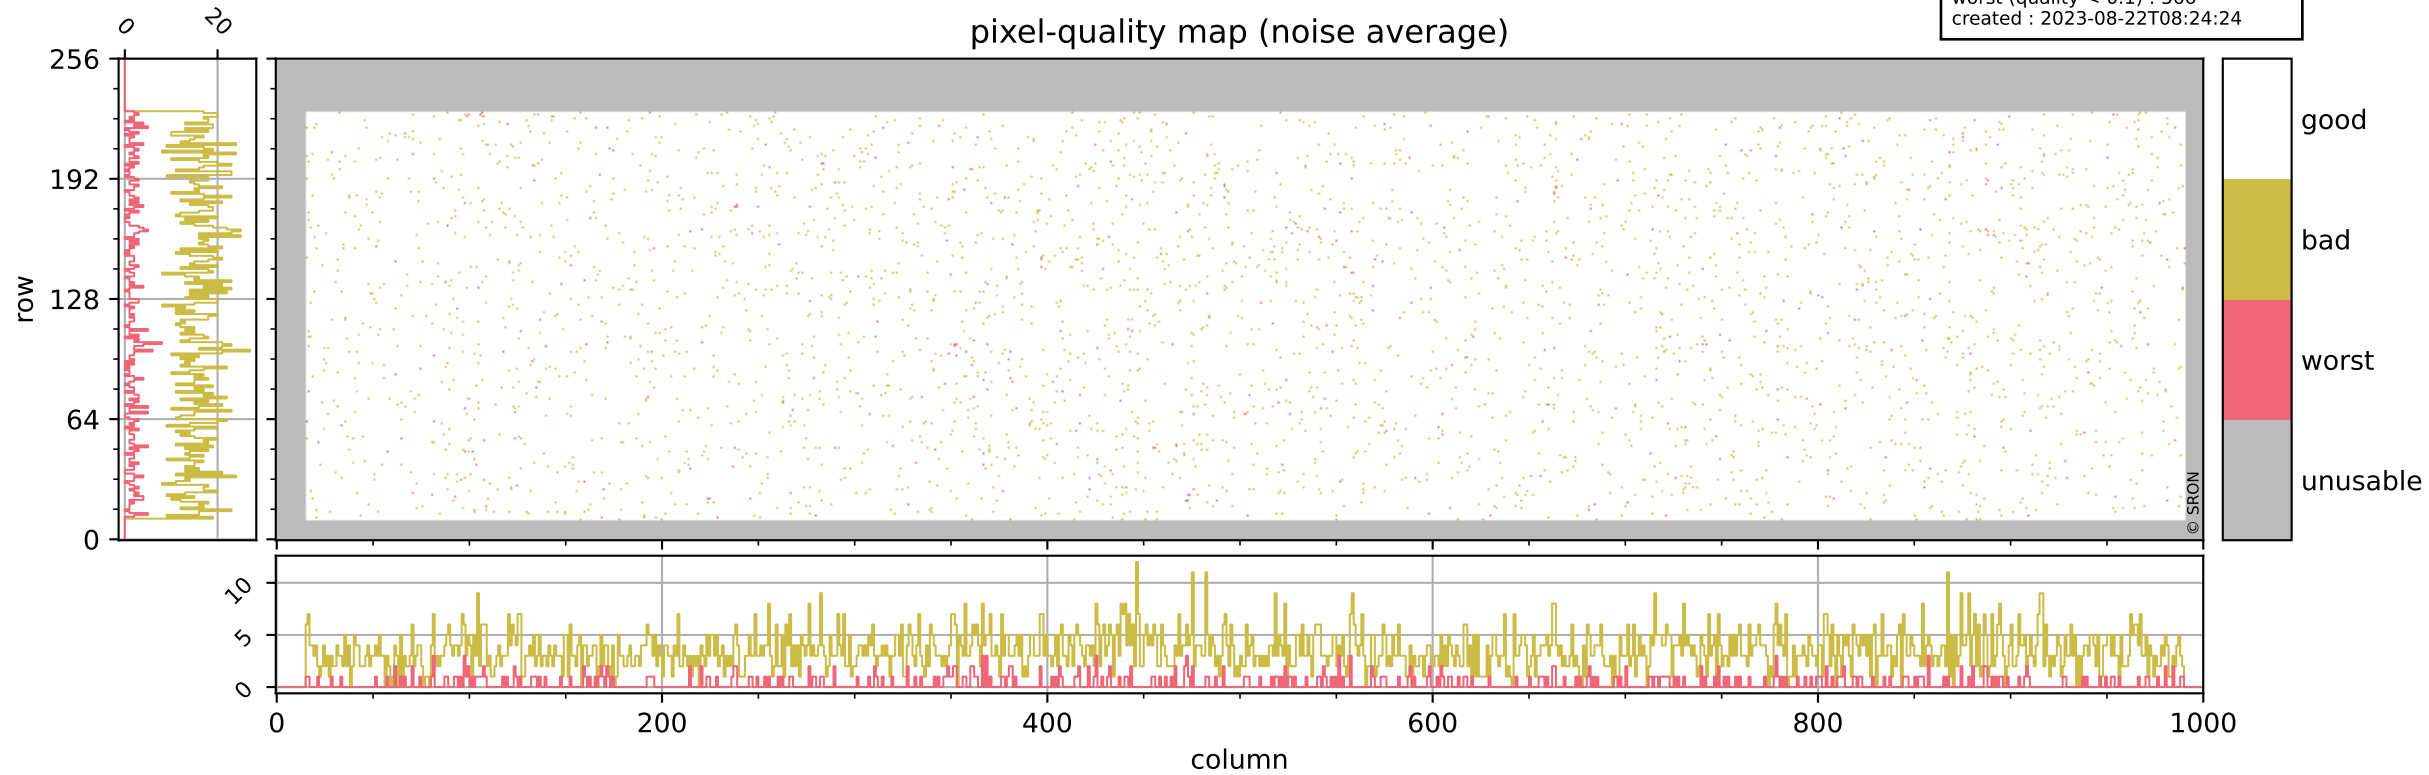

Tropomi SWIR pixel quality (official)

orbits : 19 in [19597, 19642]
coverage : 2021-07-25 / 2021-07-28
bad (quality < 0.8) : 3725
worst (quality < 0.1) : 447
created : 2023-08-22T08:24:24

Tropomi SWIR pixel quality (official)

orbits : 19 in [19597, 19642]
coverage : 2021-07-25 / 2021-07-28
bad (quality < 0.8) : 297
worst (quality < 0.1) : 119
created : 2023-08-22T08:24:24

pixel-quality map (dark)

Tropomi SWIR pixel quality (official)

orbits : 19 in [19597, 19642]
coverage : 2021-07-25 / 2021-07-28
bad (quality < 0.8) : 3472
worst (quality < 0.1) : 366
created : 2023-08-22T08:24:24

Tropomi SWIR pixel quality (official)

orbits : 19 in [19597, 19642]
coverage : 2021-07-25 / 2021-07-28
to good : 371
good to bad : 1606
to worst : 239
created : 2023-08-22T08:24:24

Tropomi SWIR pixel quality (official) ground-tracks of Sentinel-5P

orbits : 19 in [19597, 19642]
coverage : 2021-07-25 / 2021-07-28
created : 2023-08-22T08:24:25

Tropomi SWIR pixel quality (official)

orbits : [2827, 19642]
coverage : 2018-04-30 / 2021-07-28
created : 2023-08-22T08:24:25