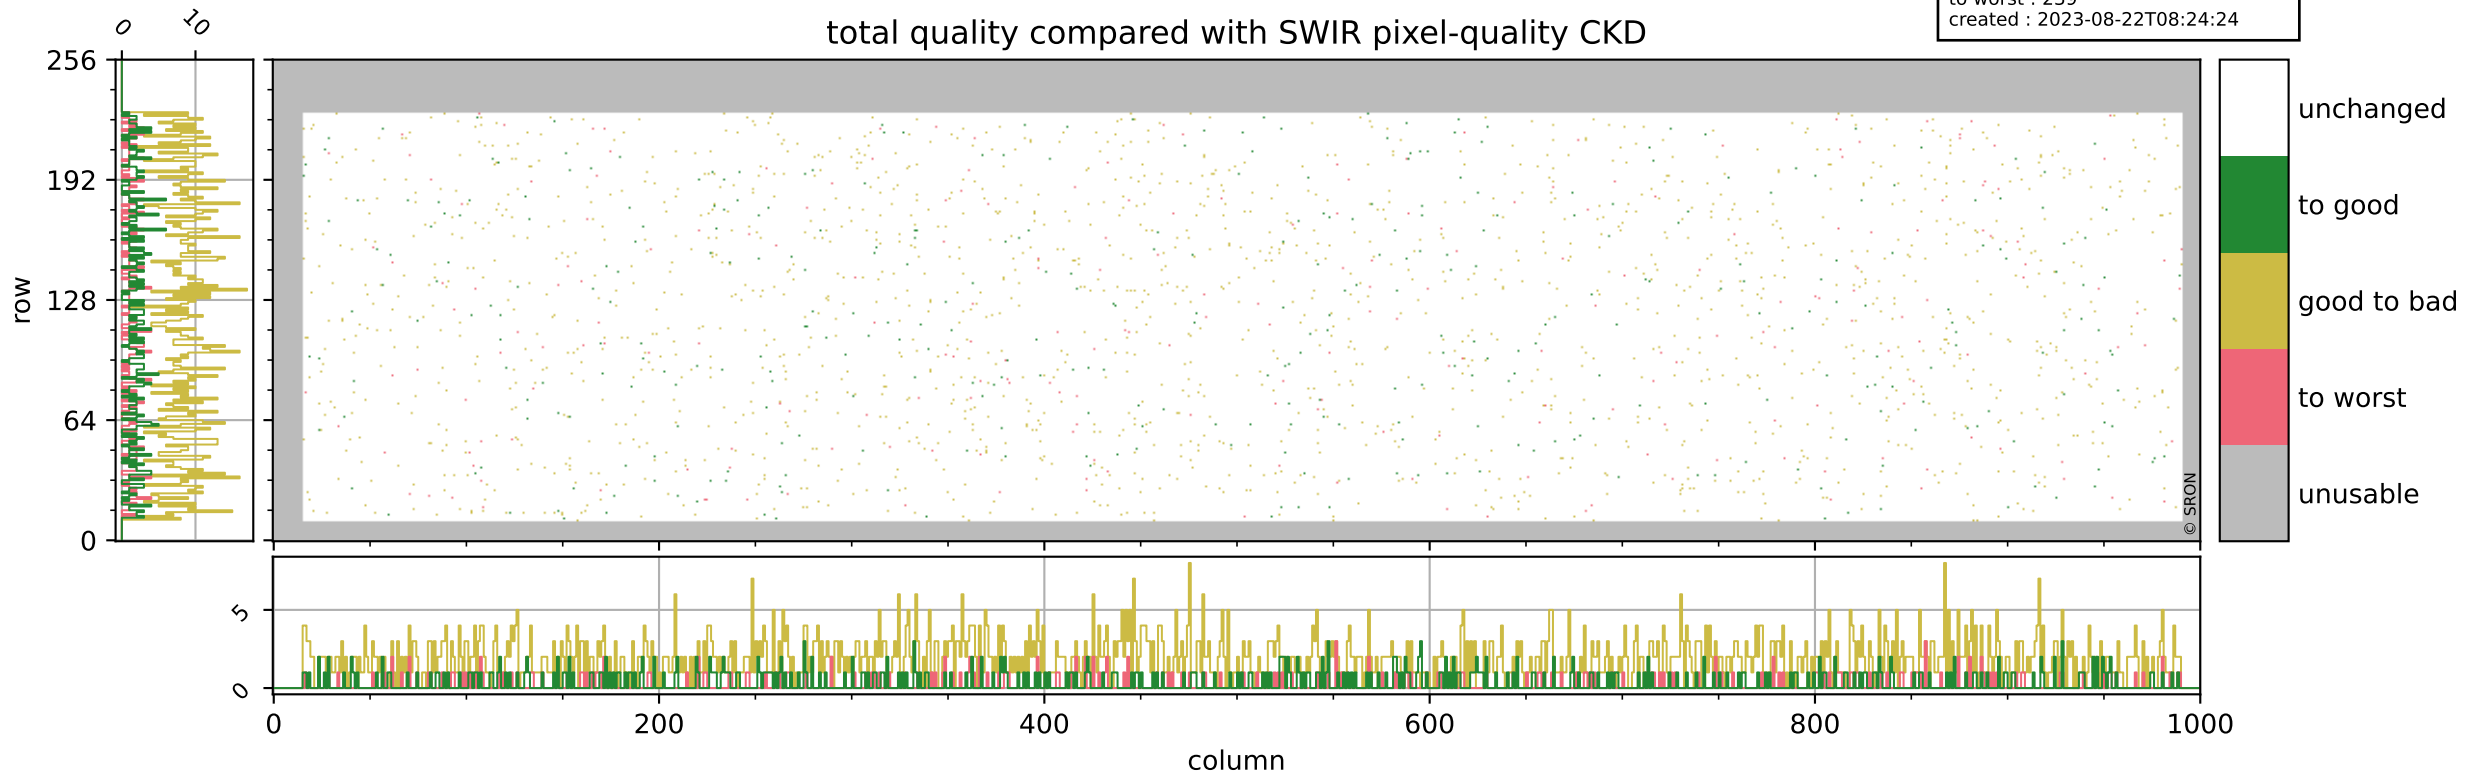

orbits : 19 in [19597, 19642]
coverage : 2021-07-25 / 2021-07-28
bad (quality < 0.8) : 297
worst (quality < 0.1) : 119
created : 2023-08-22T08:24:24

pixel-quality map (dark)

Tropomi SWIR pixel quality (official)

orbits : 19 in [19597, 19642]
coverage : 2021-07-25 / 2021-07-28
bad (quality < 0.8) : 3472
worst (quality < 0.1) : 366
created : 2023-08-22T08:24:24

Tropomi SWIR pixel quality (official)

orbits : 19 in [19597, 19642]
coverage : 2021-07-25 / 2021-07-28
to good : 371
good to bad : 1606
to worst : 239
created : 2023-08-22T08:24:24

total quality compared with SWIR pixel-quality CKD

Tropomi SWIR pixel quality (official)

orbits : 19 in [19597, 19642]
coverage : 2021-07-25 / 2021-07-28
created : 2023-08-22T08:24:25

Histograms of pixel-quality

Tropomi SWIR pixel quality (official) ground-tracks of Sentinel-5P

orbits : 19 in [19597, 19642]
coverage : 2021-07-25 / 2021-07-28
created : 2023-08-22T08:24:25

Tropomi SWIR pixel quality (official)

orbits : [2827, 19642]
coverage : 2018-04-30 / 2021-07-28
created : 2023-08-22T08:24:25