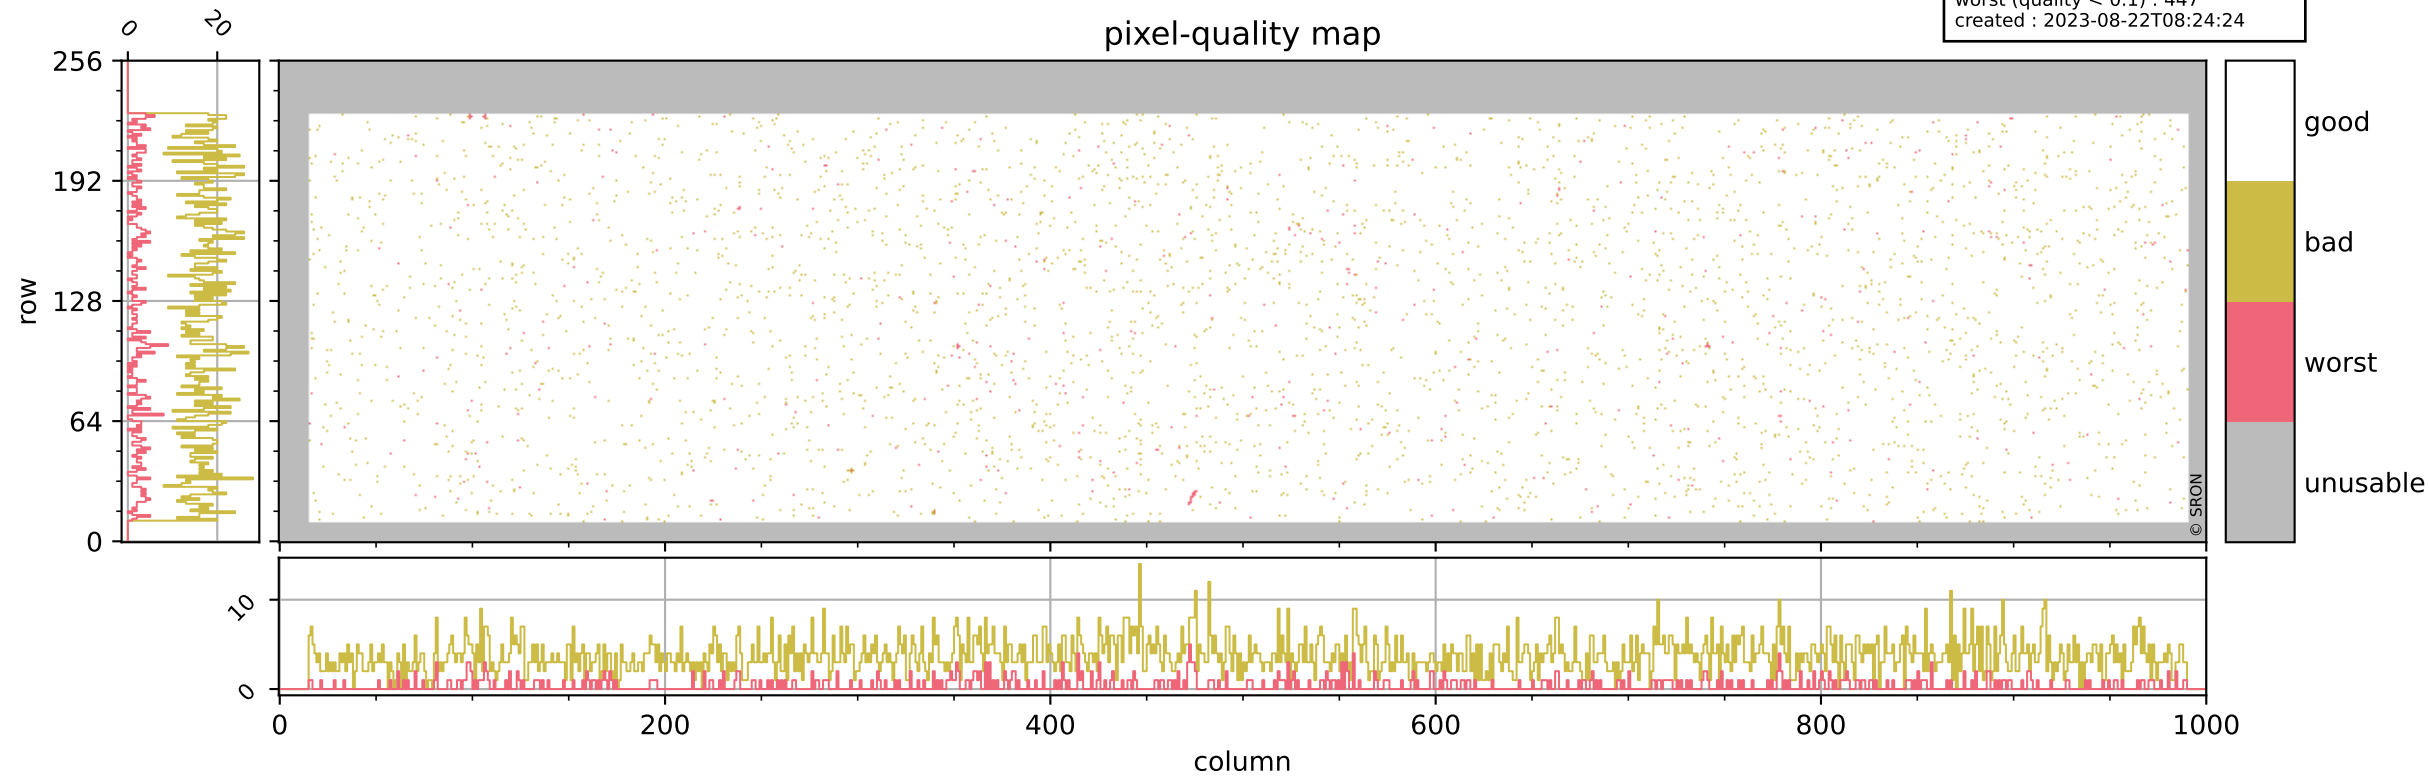

Tropomi SWIR pixel quality (official)

orbits : 19 in [19597, 19642]
coverage : 2021-07-25 / 2021-07-28
bad (quality < 0.8) : 3725
worst (quality < 0.1) : 447
created : 2023-08-22T08:24:24

Tropomi SWIR pixel quality (official)

orbits : 19 in [19597, 19642]
coverage : 2021-07-25 / 2021-07-28
bad (quality < 0.8) : 297
worst (quality < 0.1) : 119
created : 2023-08-22T08:24:24

pixel-quality map (dark)

Tropomi SWIR pixel quality (official)

orbits : 19 in [19597, 19642]
coverage : 2021-07-25 / 2021-07-28
bad (quality < 0.8) : 3472
worst (quality < 0.1) : 366
created : 2023-08-22T08:24:24

Tropomi SWIR pixel quality (official)

orbits : 19 in [19597, 19642]
coverage : 2021-07-25 / 2021-07-28
to good : 371
good to bad : 1606
to worst : 239
created : 2023-08-22T08:24:24

Tropomi SWIR pixel quality (official) ground-tracks of Sentinel-5P

orbits : 19 in [19597, 19642]
coverage : 2021-07-25 / 2021-07-28
created : 2023-08-22T08:24:25

Tropomi SWIR pixel quality (official)

orbits : [2827, 19642]
coverage : 2018-04-30 / 2021-07-28
created : 2023-08-22T08:24:25