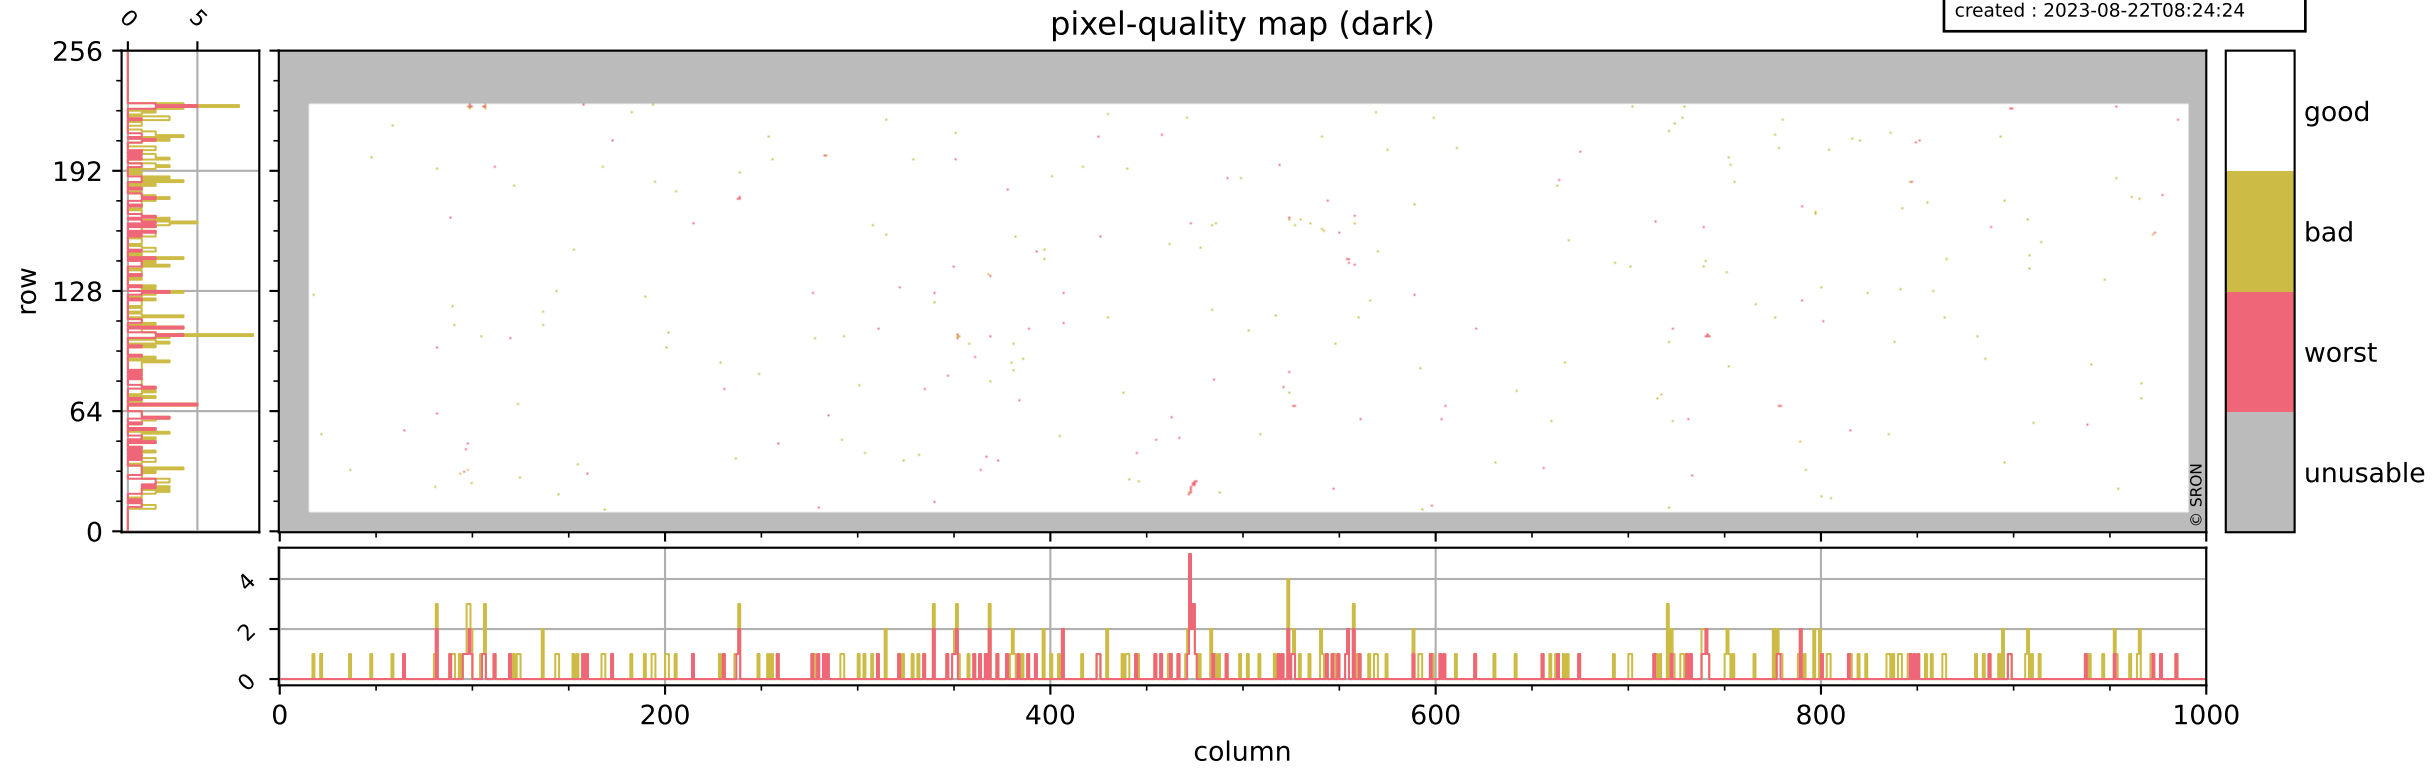

Tropomi SWIR pixel quality (official)

orbits : 19 in [19597, 19642]
coverage : 2021-07-25 / 2021-07-28
bad (quality < 0.8) : 3725
worst (quality < 0.1) : 447
created : 2023-08-22T08:24:24

Tropomi SWIR pixel quality (official)

orbits : 19 in [19597, 19642]
coverage : 2021-07-25 / 2021-07-28
bad (quality < 0.8) : 297
worst (quality < 0.1) : 119
created : 2023-08-22T08:24:24

pixel-quality map (dark)

Tropomi SWIR pixel quality (official)

orbits : 19 in [19597, 19642]
coverage : 2021-07-25 / 2021-07-28
bad (quality < 0.8) : 3472
worst (quality < 0.1) : 366
created : 2023-08-22T08:24:24

Tropomi SWIR pixel quality (official)

orbits : 19 in [19597, 19642]
coverage : 2021-07-25 / 2021-07-28
to good : 371
good to bad : 1606
to worst : 239
created : 2023-08-22T08:24:24

Tropomi SWIR pixel quality (official) ground-tracks of Sentinel-5P

orbits : 19 in [19597, 19642]
coverage : 2021-07-25 / 2021-07-28
created : 2023-08-22T08:24:25

Tropomi SWIR pixel quality (official)

orbits : [2827, 19642]
coverage : 2018-04-30 / 2021-07-28
created : 2023-08-22T08:24:25