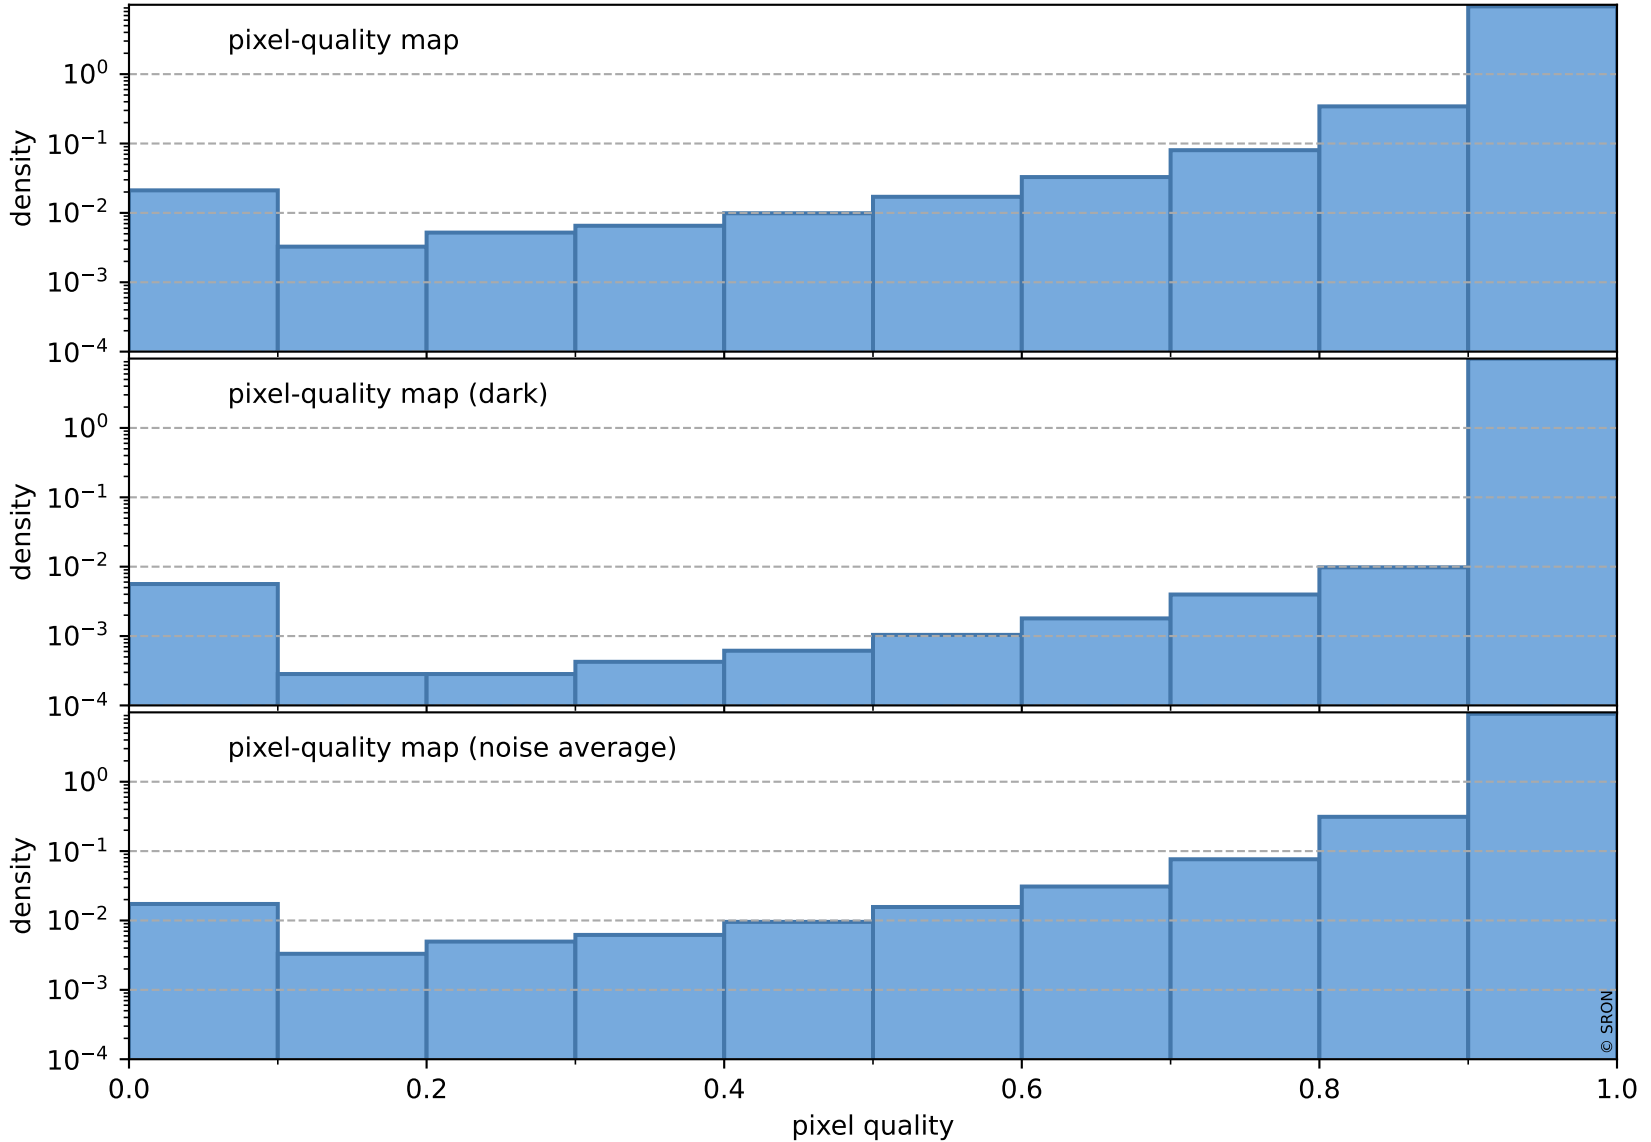

orbits : 19 in [19597, 19642]
coverage : 2021-07-25 / 2021-07-28
bad (quality < 0.8) : 297
worst (quality < 0.1) : 119
created : 2023-08-22T08:24:24

pixel-quality map (dark)

Tropomi SWIR pixel quality (official)

orbits : 19 in [19597, 19642]
coverage : 2021-07-25 / 2021-07-28
bad (quality < 0.8) : 3472
worst (quality < 0.1) : 366
created : 2023-08-22T08:24:24

Tropomi SWIR pixel quality (official)

orbits : 19 in [19597, 19642]
coverage : 2021-07-25 / 2021-07-28
to good : 371
good to bad : 1606
to worst : 239
created : 2023-08-22T08:24:24

total quality compared with SWIR pixel-quality CKD

Tropomi SWIR pixel quality (official)

orbits : 19 in [19597, 19642]
coverage : 2021-07-25 / 2021-07-28
created : 2023-08-22T08:24:25

Histograms of pixel-quality

Tropomi SWIR pixel quality (official) ground-tracks of Sentinel-5P

orbits : 19 in [19597, 19642]
coverage : 2021-07-25 / 2021-07-28
created : 2023-08-22T08:24:25

Tropomi SWIR pixel quality (official)

orbits : [2827, 19642]
coverage : 2018-04-30 / 2021-07-28
created : 2023-08-22T08:24:25