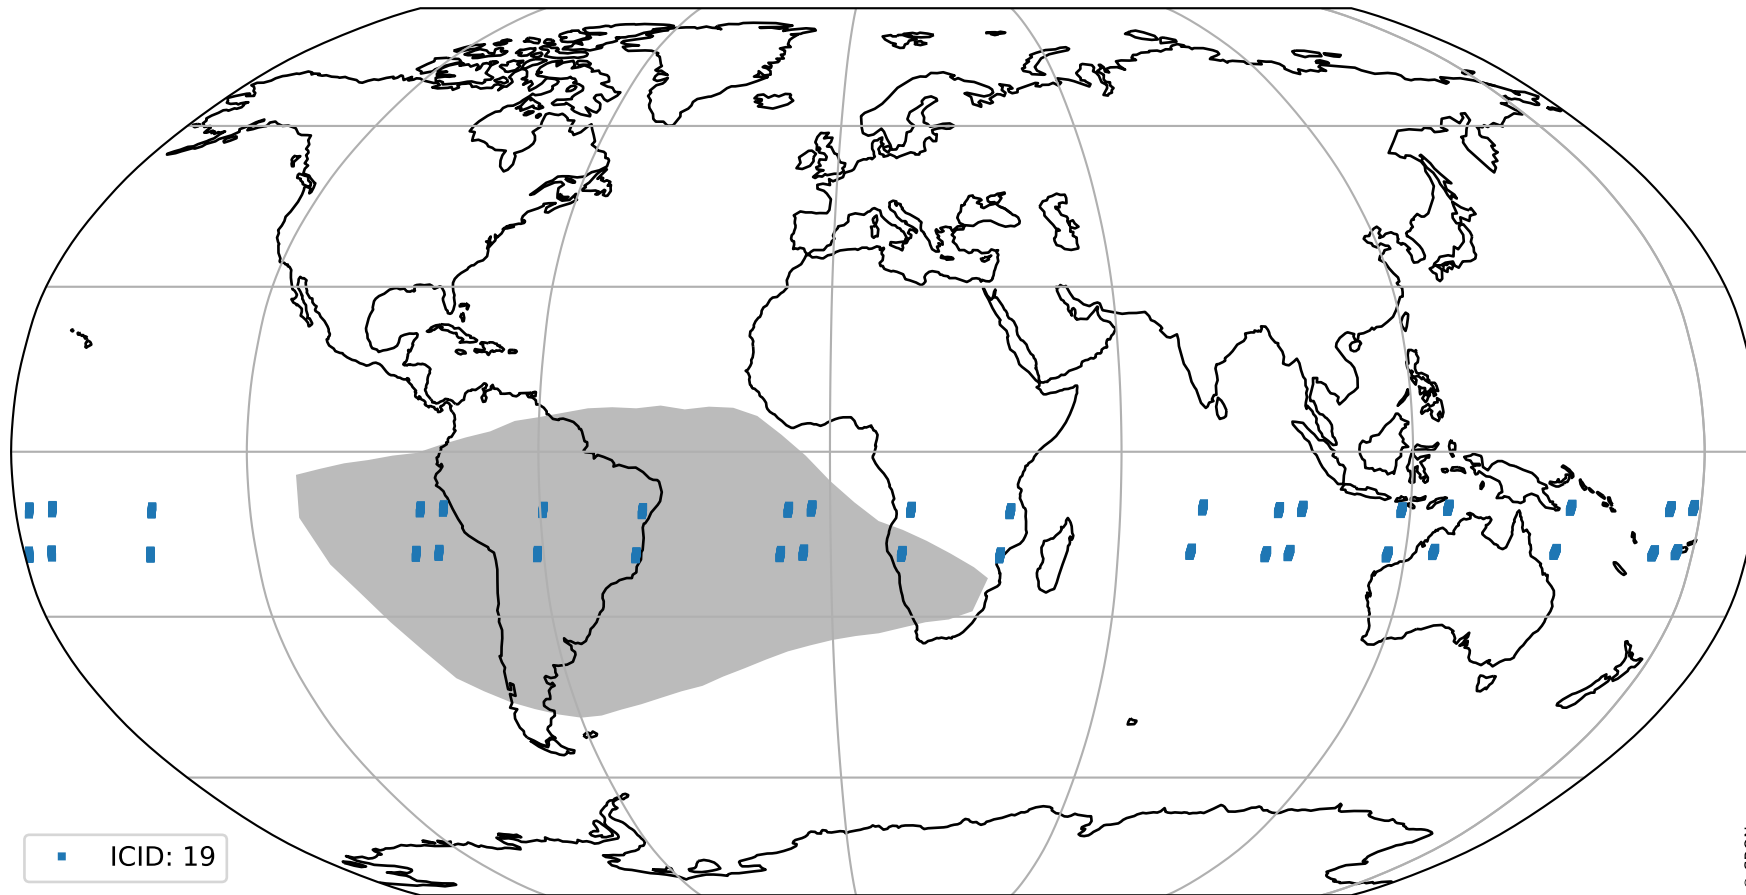

orbits : 19 in [19597, 19642]
coverage : 2021-07-25 / 2021-07-28
bad (quality < 0.8) : 3472
worst (quality < 0.1) : 366
created : 2023-08-22T08:24:24

Tropomi SWIR pixel quality (official)

orbits : 19 in [19597, 19642]
coverage : 2021-07-25 / 2021-07-28
to good : 371
good to bad : 1606
to worst : 239
created : 2023-08-22T08:24:24

total quality compared with SWIR pixel-quality CKD

Tropomi SWIR pixel quality (official)

orbits : 19 in [19597, 19642]
coverage : 2021-07-25 / 2021-07-28
created : 2023-08-22T08:24:25

Histograms of pixel-quality

Tropomi SWIR pixel quality (official) ground-tracks of Sentinel-5P

orbits : 19 in [19597, 19642]
coverage : 2021-07-25 / 2021-07-28
created : 2023-08-22T08:24:25

Tropomi SWIR pixel quality (official)

orbits : [2827, 19642]
coverage : 2018-04-30 / 2021-07-28
created : 2023-08-22T08:24:25