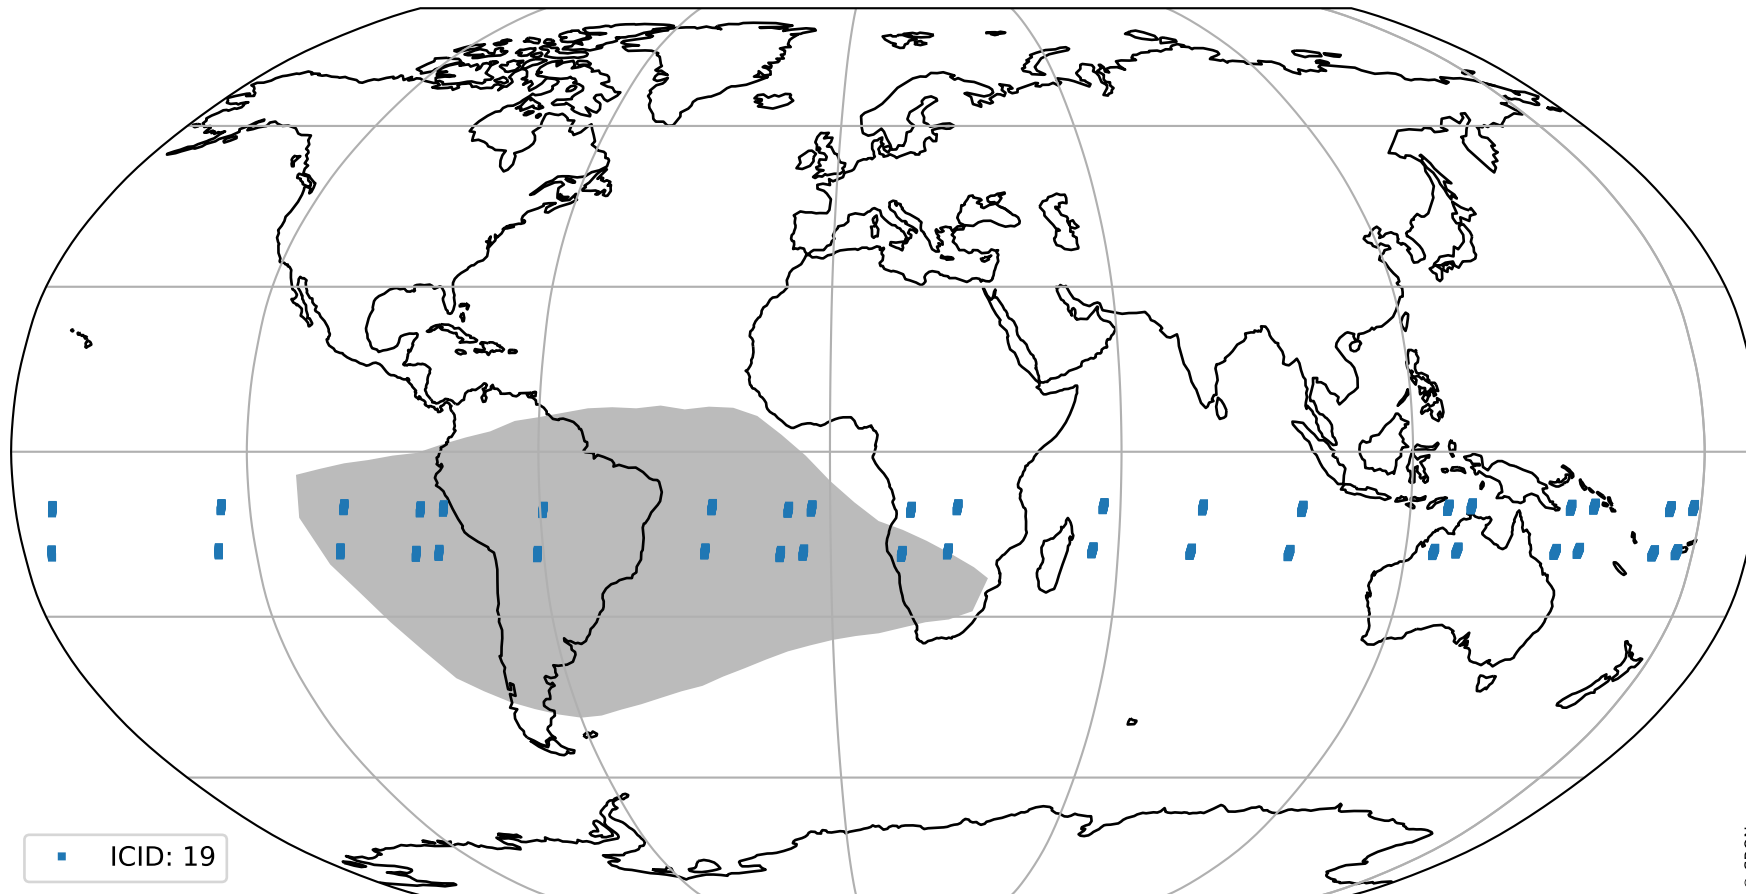

orbits : 20 in [19612, 19657]
coverage : 2021-07-26 / 2021-07-29
bad (quality < 0.8) : 3545
worst (quality < 0.1) : 375
created : 2023-08-22T08:24:27

pixel-quality map (noise average)

Tropomi SWIR pixel quality (official)

orbits : 20 in [19612, 19657]
coverage : 2021-07-26 / 2021-07-29
to good : 373
good to bad : 1680
to worst : 245
created : 2023-08-22T08:24:27

total quality compared with SWIR pixel-quality CKD

Tropomi SWIR pixel quality (official)

orbits : 20 in [19612, 19657]
coverage : 2021-07-26 / 2021-07-29
created : 2023-08-22T08:24:27

Histograms of pixel-quality

Tropomi SWIR pixel quality (official) ground-tracks of Sentinel-5P

orbits : 20 in [19612, 19657]
coverage : 2021-07-26 / 2021-07-29
created : 2023-08-22T08:24:28

Tropomi SWIR pixel quality (official)

orbits : [2827, 19657]
coverage : 2018-04-30 / 2021-07-29
created : 2023-08-22T08:24:28

trend of pixel quality & temperatures