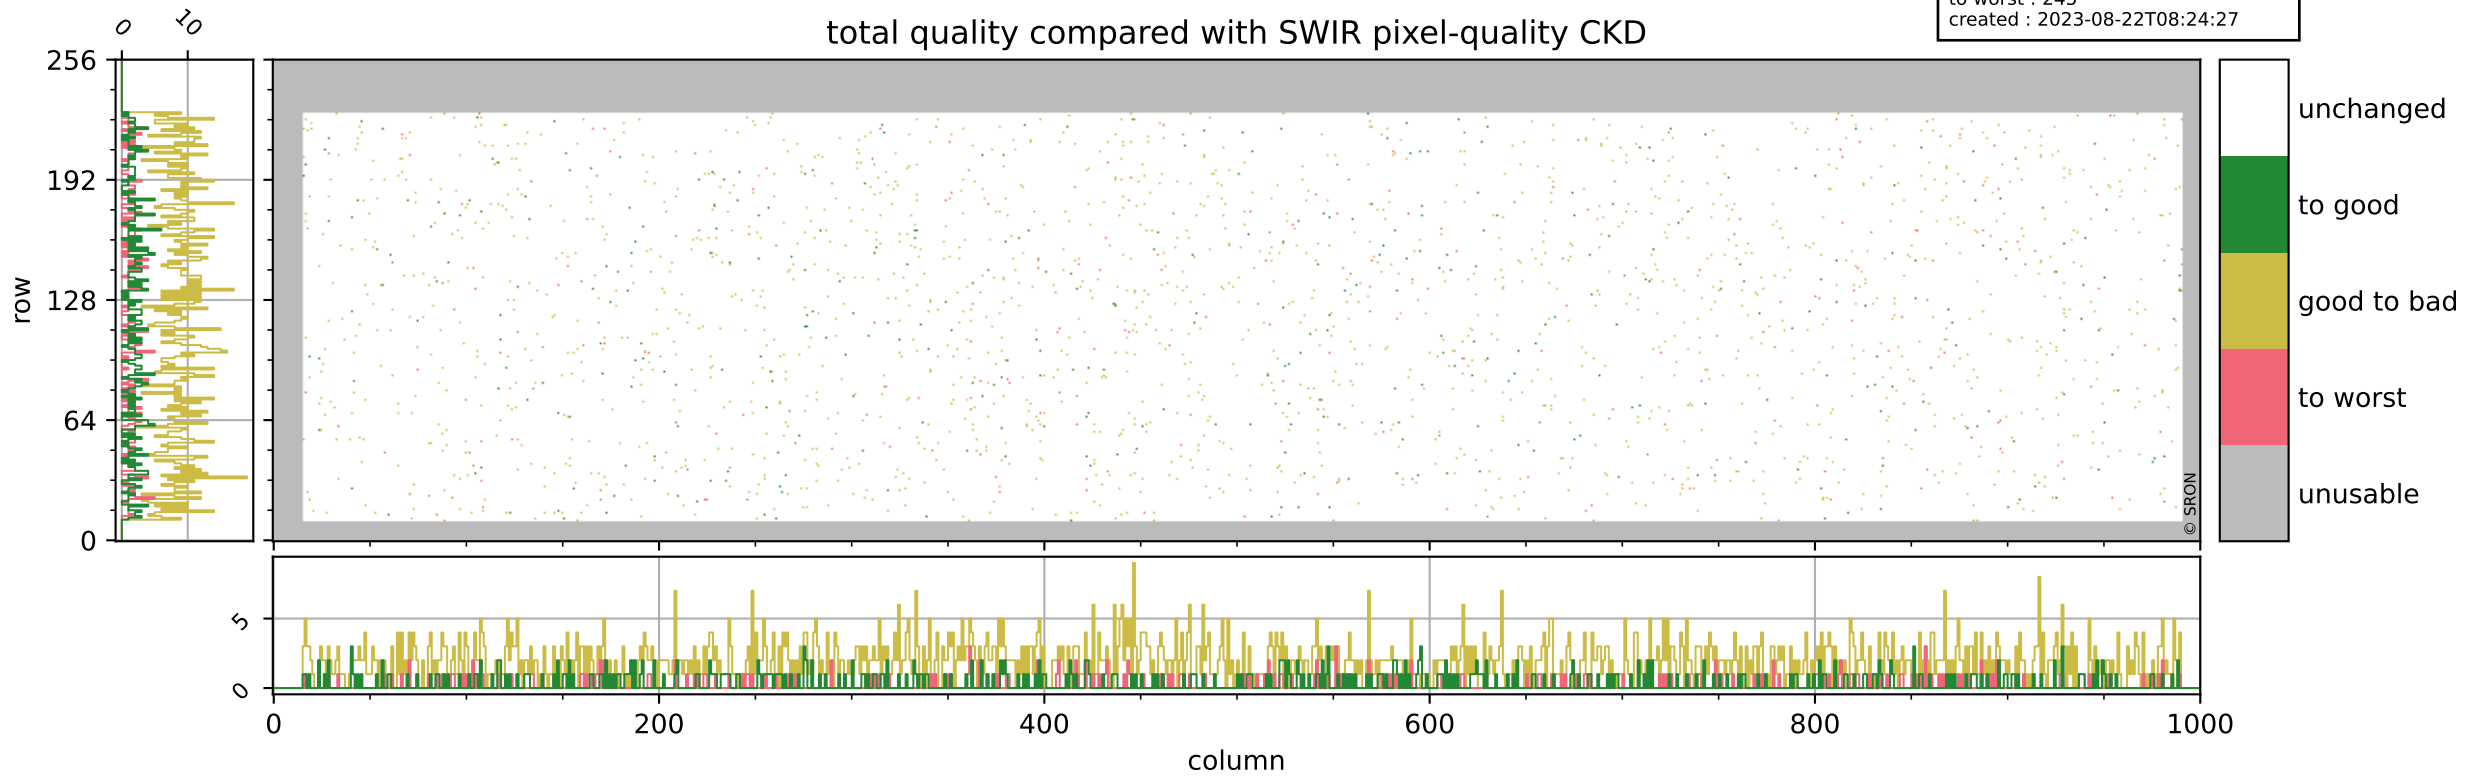

Tropomi SWIR pixel quality (official)

orbits : 20 in [19612, 19657]
coverage : 2021-07-26 / 2021-07-29
bad (quality < 0.8) : 296
worst (quality < 0.1) : 115
created : 2023-08-22T08:24:27

Tropomi SWIR pixel quality (official)

orbits : 20 in [19612, 19657]
coverage : 2021-07-26 / 2021-07-29
bad (quality < 0.8) : 3545
worst (quality < 0.1) : 375
created : 2023-08-22T08:24:27

pixel-quality map (noise average)

Tropomi SWIR pixel quality (official)

orbits : 20 in [19612, 19657]
coverage : 2021-07-26 / 2021-07-29
to good : 373
good to bad : 1680
to worst : 245
created : 2023-08-22T08:24:27

total quality compared with SWIR pixel-quality CKD

Tropomi SWIR pixel quality (official)

orbits : 20 in [19612, 19657]
coverage : 2021-07-26 / 2021-07-29
created : 2023-08-22T08:24:27

Histograms of pixel-quality

Tropomi SWIR pixel quality (official) ground-tracks of Sentinel-5P

orbits : 20 in [19612, 19657]
coverage : 2021-07-26 / 2021-07-29
created : 2023-08-22T08:24:28