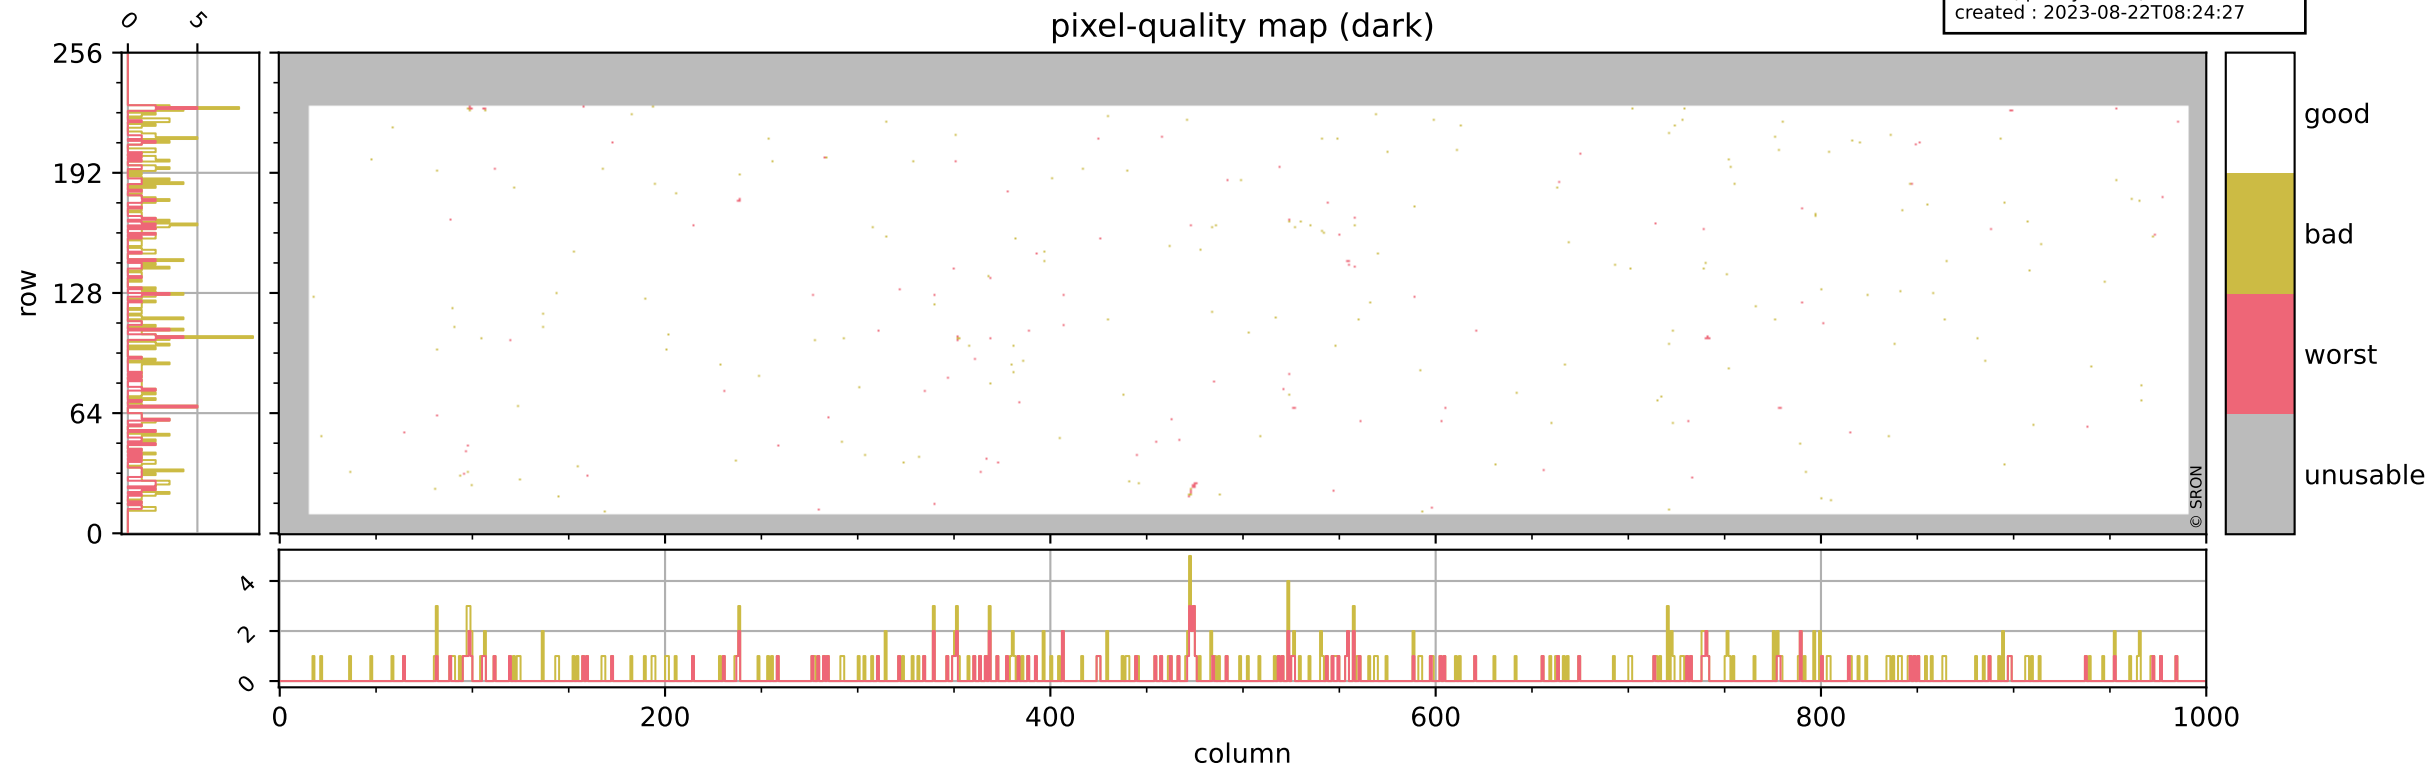

Tropomi SWIR pixel quality (official)

orbits : 20 in [19612, 19657]
coverage : 2021-07-26 / 2021-07-29
bad (quality < 0.8) : 3804
worst (quality < 0.1) : 455
created : 2023-08-22T08:24:26

pixel-quality map

Tropomi SWIR pixel quality (official)

orbits : 20 in [19612, 19657]
coverage : 2021-07-26 / 2021-07-29
bad (quality < 0.8) : 296
worst (quality < 0.1) : 115
created : 2023-08-22T08:24:27

Tropomi SWIR pixel quality (official)

orbits : 20 in [19612, 19657]
coverage : 2021-07-26 / 2021-07-29
bad (quality < 0.8) : 3545
worst (quality < 0.1) : 375
created : 2023-08-22T08:24:27

pixel-quality map (noise average)

Tropomi SWIR pixel quality (official)

orbits : 20 in [19612, 19657]
coverage : 2021-07-26 / 2021-07-29
to good : 373
good to bad : 1680
to worst : 245
created : 2023-08-22T08:24:27

total quality compared with SWIR pixel-quality CKD

Tropomi SWIR pixel quality (official)