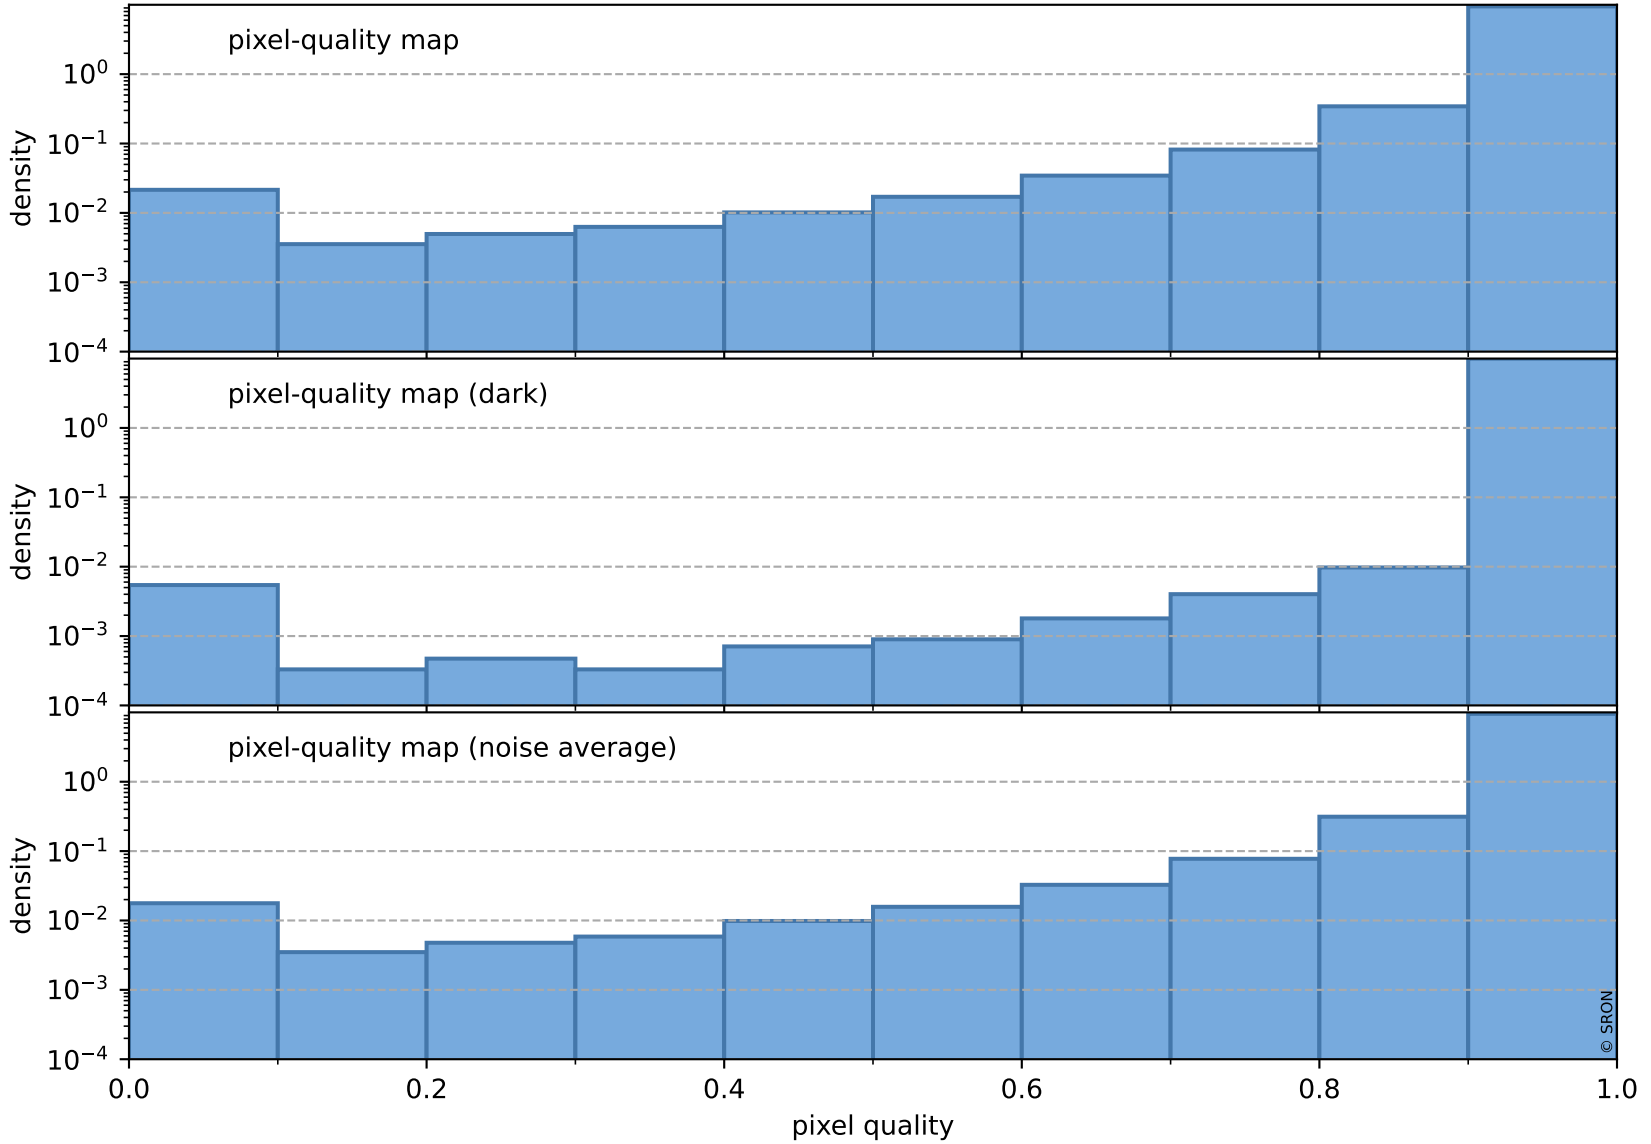

orbits : 20 in [19612, 19657]
coverage : 2021-07-26 / 2021-07-29
bad (quality < 0.8) : 3545
worst (quality < 0.1) : 375
created : 2023-08-22T08:24:27

pixel-quality map (noise average)

Tropomi SWIR pixel quality (official)

orbits : 20 in [19612, 19657]
coverage : 2021-07-26 / 2021-07-29
to good : 373
good to bad : 1680
to worst : 245
created : 2023-08-22T08:24:27

total quality compared with SWIR pixel-quality CKD

Tropomi SWIR pixel quality (official)

orbits : 20 in [19612, 19657]
coverage : 2021-07-26 / 2021-07-29
created : 2023-08-22T08:24:27

Histograms of pixel-quality

Tropomi SWIR pixel quality (official) ground-tracks of Sentinel-5P

orbits : 20 in [19612, 19657]
coverage : 2021-07-26 / 2021-07-29
created : 2023-08-22T08:24:28

Tropomi SWIR pixel quality (official)

orbits : [2827, 19657]
coverage : 2018-04-30 / 2021-07-29
created : 2023-08-22T08:24:28

trend of pixel quality & temperatures