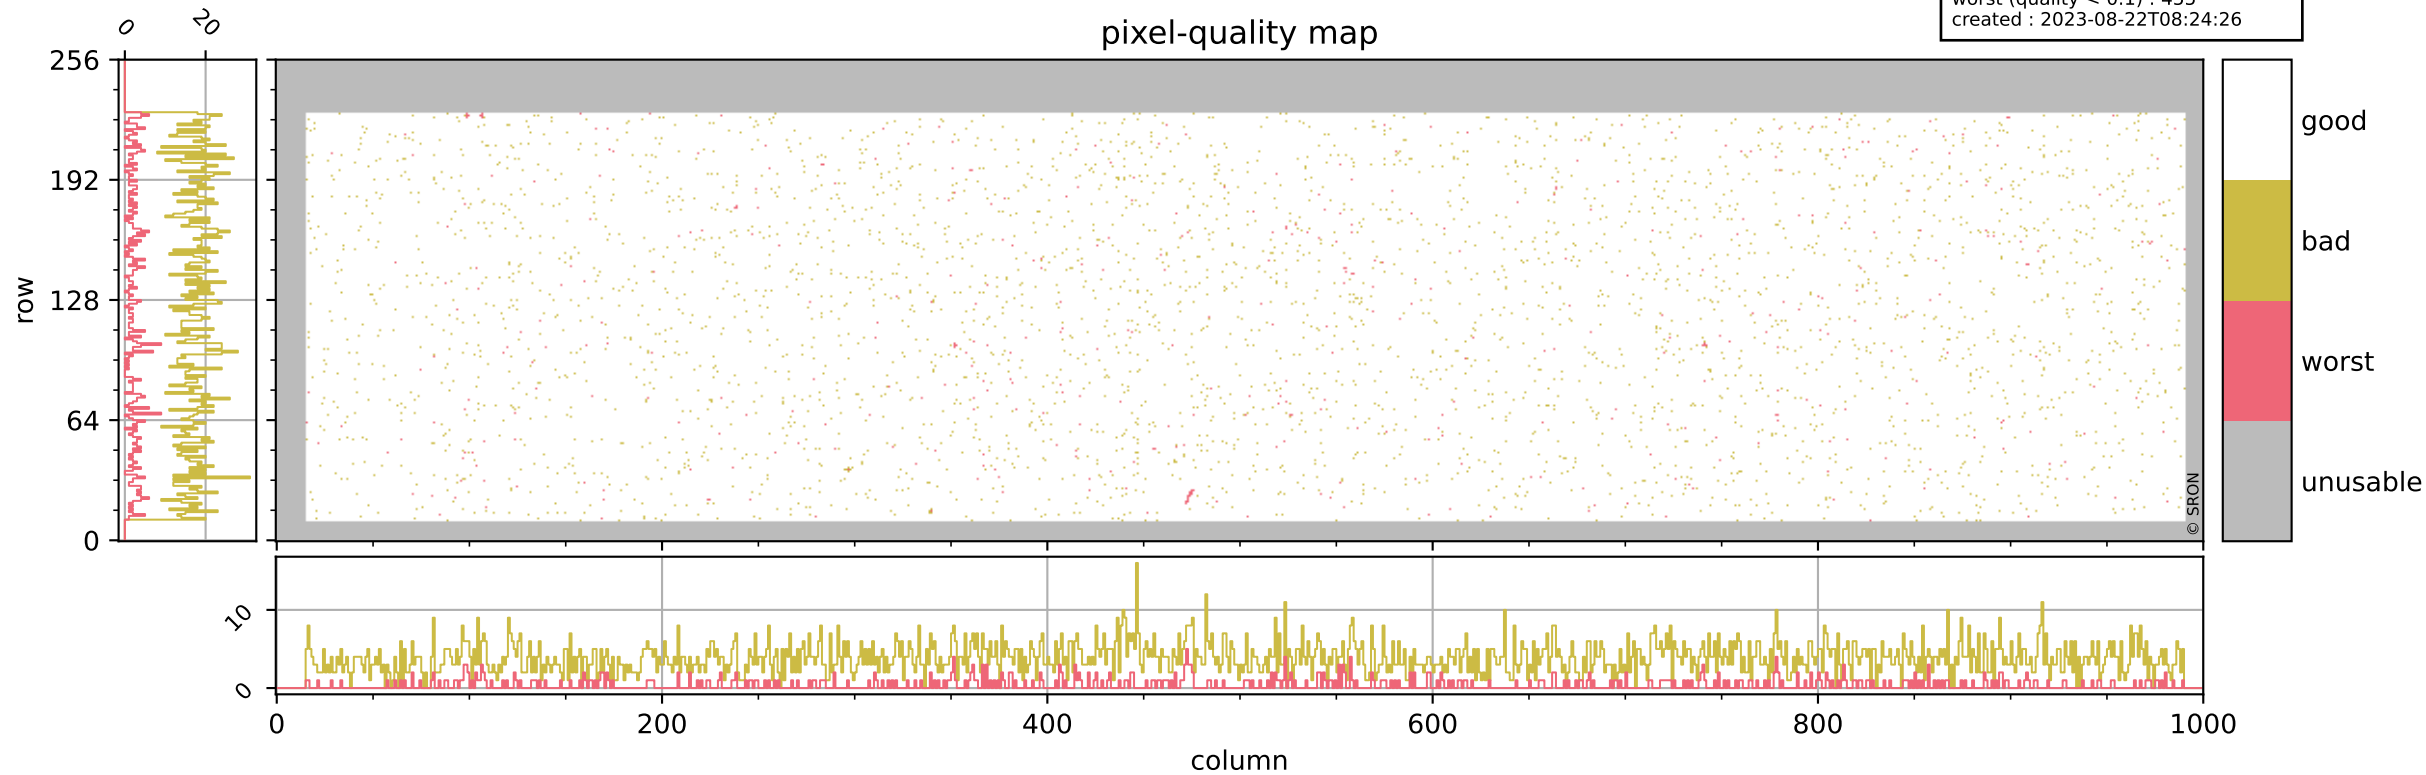

Tropomi SWIR pixel quality (official)

orbits : 20 in [19612, 19657]
coverage : 2021-07-26 / 2021-07-29
bad (quality < 0.8) : 3804
worst (quality < 0.1) : 455
created : 2023-08-22T08:24:26

pixel-quality map

Tropomi SWIR pixel quality (official)

orbits : 20 in [19612, 19657]
coverage : 2021-07-26 / 2021-07-29
bad (quality < 0.8) : 296
worst (quality < 0.1) : 115
created : 2023-08-22T08:24:27

Tropomi SWIR pixel quality (official)

orbits : 20 in [19612, 19657]
coverage : 2021-07-26 / 2021-07-29
bad (quality < 0.8) : 3545
worst (quality < 0.1) : 375
created : 2023-08-22T08:24:27

pixel-quality map (noise average)

Tropomi SWIR pixel quality (official)

orbits : 20 in [19612, 19657]
coverage : 2021-07-26 / 2021-07-29
to good : 373
good to bad : 1680
to worst : 245
created : 2023-08-22T08:24:27

total quality compared with SWIR pixel-quality CKD

Tropomi SWIR pixel quality (official)