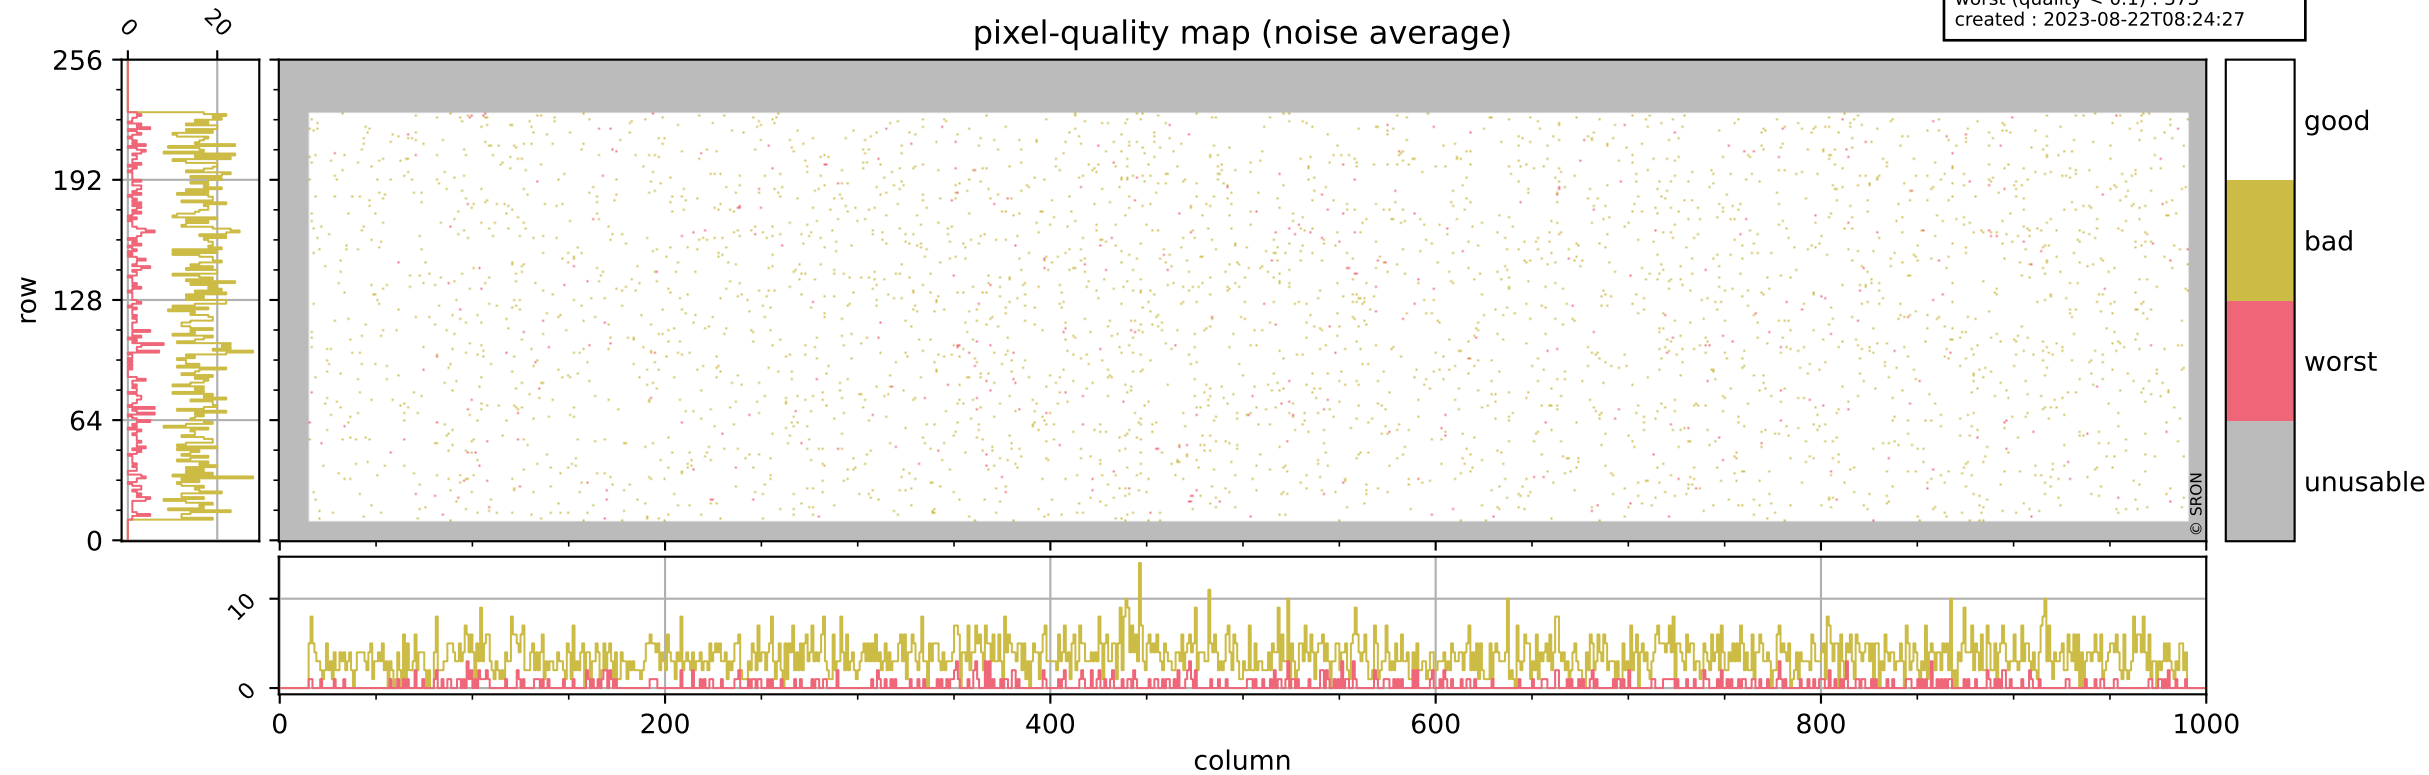

Tropomi SWIR pixel quality (official)

orbits : 20 in [19612, 19657]
coverage : 2021-07-26 / 2021-07-29
bad (quality < 0.8) : 296
worst (quality < 0.1) : 115
created : 2023-08-22T08:24:27

Tropomi SWIR pixel quality (official)

orbits : 20 in [19612, 19657]
coverage : 2021-07-26 / 2021-07-29
bad (quality < 0.8) : 3545
worst (quality < 0.1) : 375
created : 2023-08-22T08:24:27

pixel-quality map (noise average)

Tropomi SWIR pixel quality (official)

orbits : 20 in [19612, 19657]
coverage : 2021-07-26 / 2021-07-29
to good : 373
good to bad : 1680
to worst : 245
created : 2023-08-22T08:24:27

total quality compared with SWIR pixel-quality CKD

Tropomi SWIR pixel quality (official)

orbits : 20 in [19612, 19657]
coverage : 2021-07-26 / 2021-07-29
created : 2023-08-22T08:24:27

Histograms of pixel-quality

Tropomi SWIR pixel quality (official) ground-tracks of Sentinel-5P

orbits : 20 in [19612, 19657]
coverage : 2021-07-26 / 2021-07-29
created : 2023-08-22T08:24:28