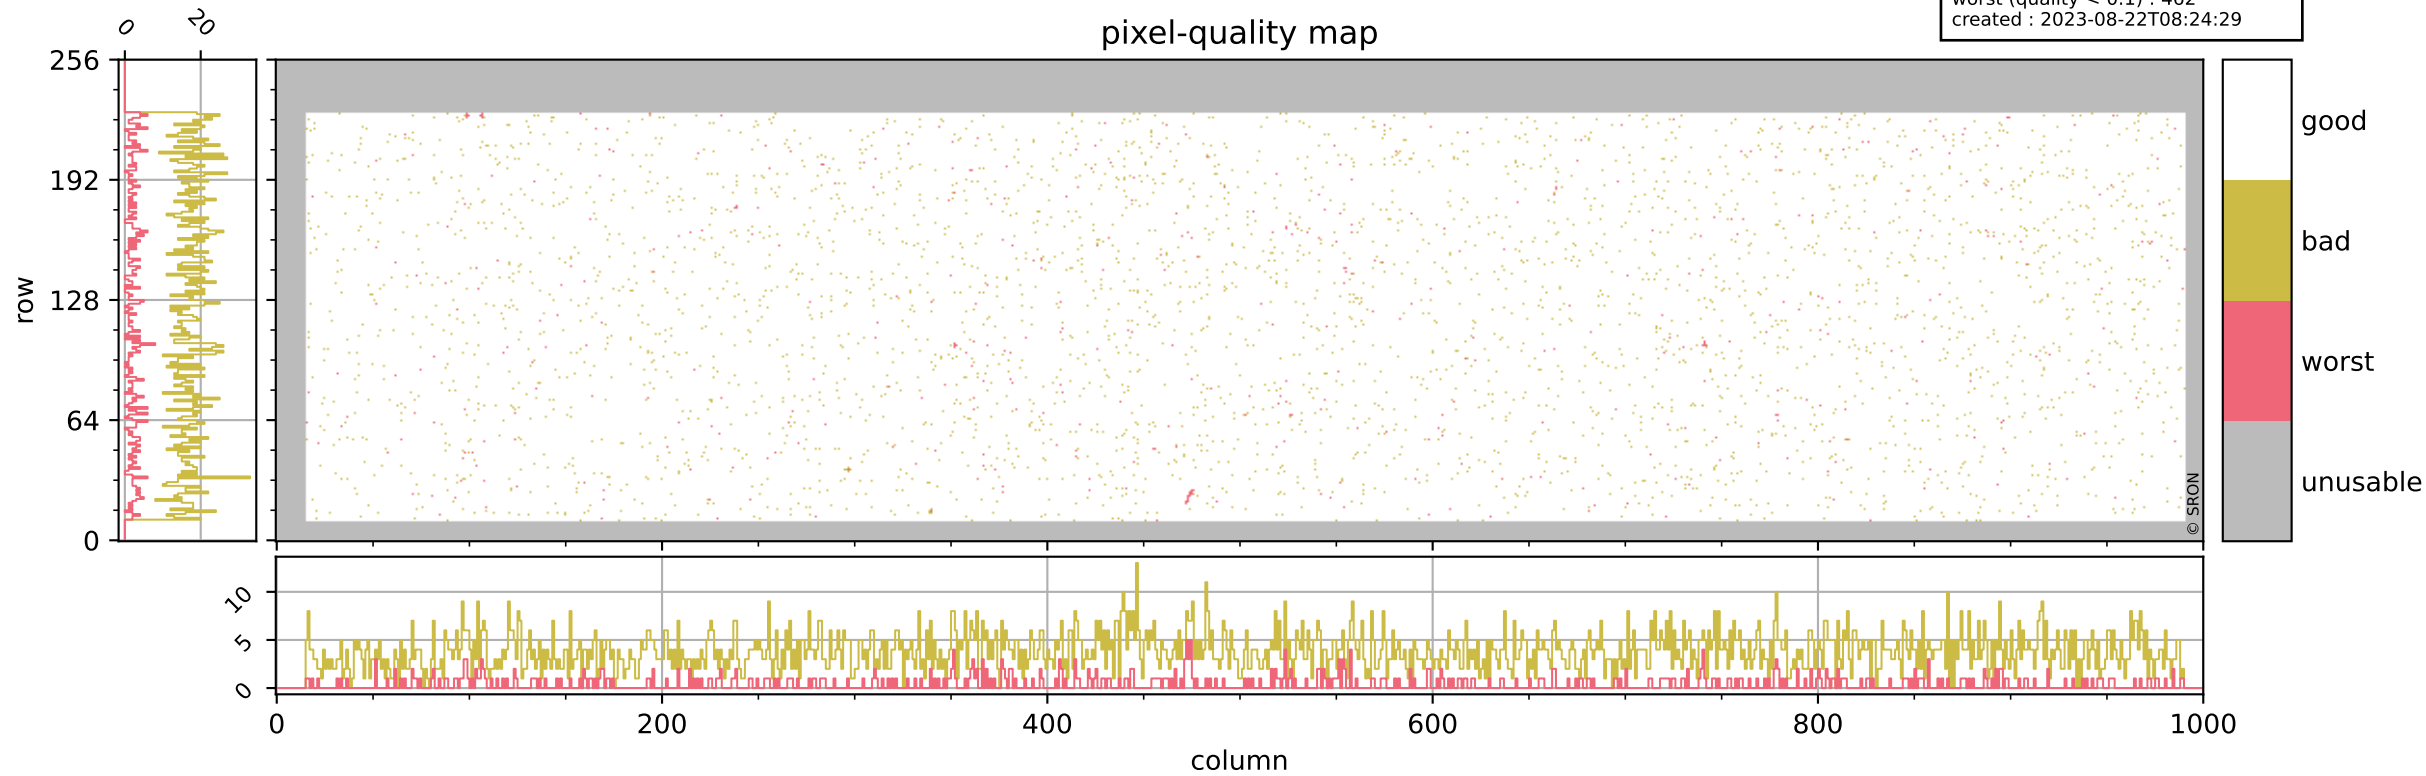

Tropomi SWIR pixel quality (official)

orbits : 19 in [19627, 19672]
coverage : 2021-07-28 / 2021-07-31
bad (quality < 0.8) : 3771
worst (quality < 0.1) : 462
created : 2023-08-22T08:24:29

pixel-quality map

Tropomi SWIR pixel quality (official)

orbits : 19 in [19627, 19672]
coverage : 2021-07-28 / 2021-07-31
bad (quality < 0.8) : 297
worst (quality < 0.1) : 115
created : 2023-08-22T08:24:29

pixel-quality map (dark)

Tropomi SWIR pixel quality (official)

orbits : 19 in [19627, 19672]
coverage : 2021-07-28 / 2021-07-31
bad (quality < 0.8) : 3509
worst (quality < 0.1) : 383
created : 2023-08-22T08:24:29

pixel-quality map (noise average)

Tropomi SWIR pixel quality (official)

orbits : 19 in [19627, 19672]
coverage : 2021-07-28 / 2021-07-31
to good : 361
good to bad : 1630
to worst : 250
created : 2023-08-22T08:24:29

total quality compared with SWIR pixel-quality CKD