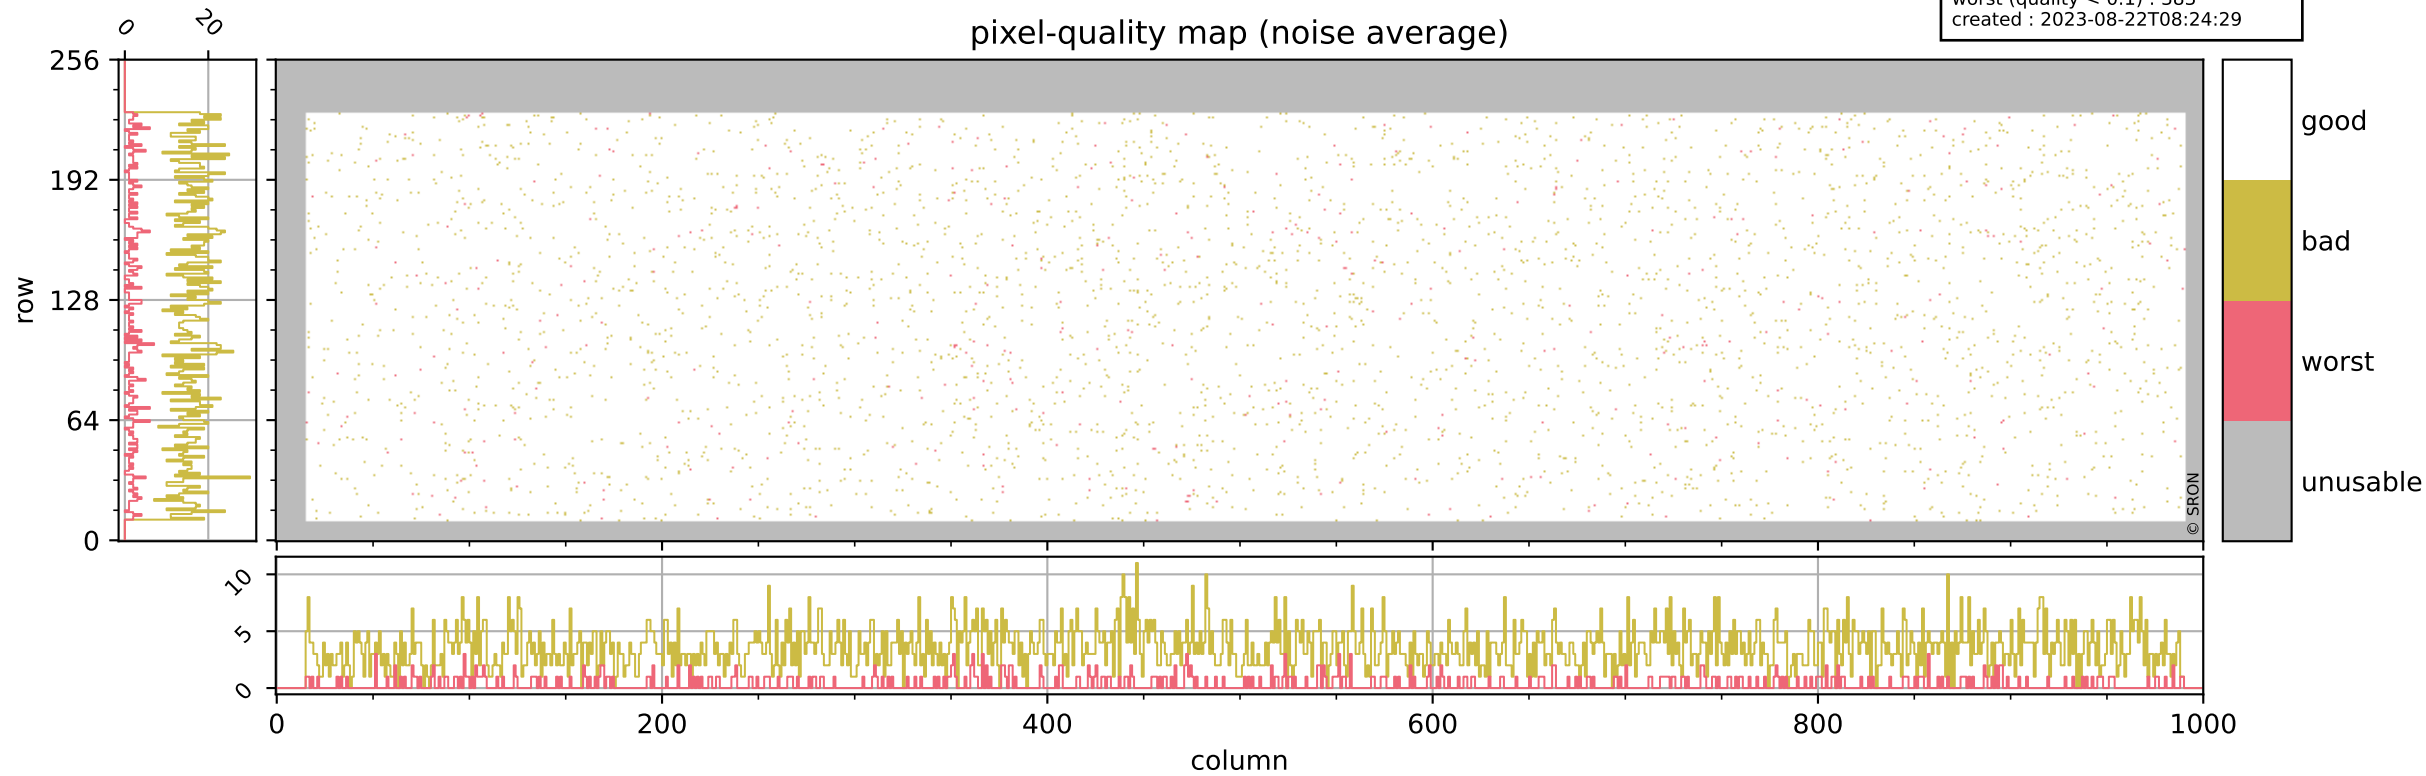

Tropomi SWIR pixel quality (official)

orbits : 19 in [19627, 19672]
coverage : 2021-07-28 / 2021-07-31
bad (quality < 0.8) : 297
worst (quality < 0.1) : 115
created : 2023-08-22T08:24:29

pixel-quality map (dark)

Tropomi SWIR pixel quality (official)

orbits : 19 in [19627, 19672]
coverage : 2021-07-28 / 2021-07-31
bad (quality < 0.8) : 3509
worst (quality < 0.1) : 383
created : 2023-08-22T08:24:29

pixel-quality map (noise average)

Tropomi SWIR pixel quality (official)

orbits : 19 in [19627, 19672]
coverage : 2021-07-28 / 2021-07-31
to good : 361
good to bad : 1630
to worst : 250
created : 2023-08-22T08:24:29

total quality compared with SWIR pixel-quality CKD

Tropomi SWIR pixel quality (official)

orbits : 19 in [19627, 19672]
coverage : 2021-07-28 / 2021-07-31
created : 2023-08-22T08:24:30

Histograms of pixel-quality

Tropomi SWIR pixel quality (official) ground-tracks of Sentinel-5P