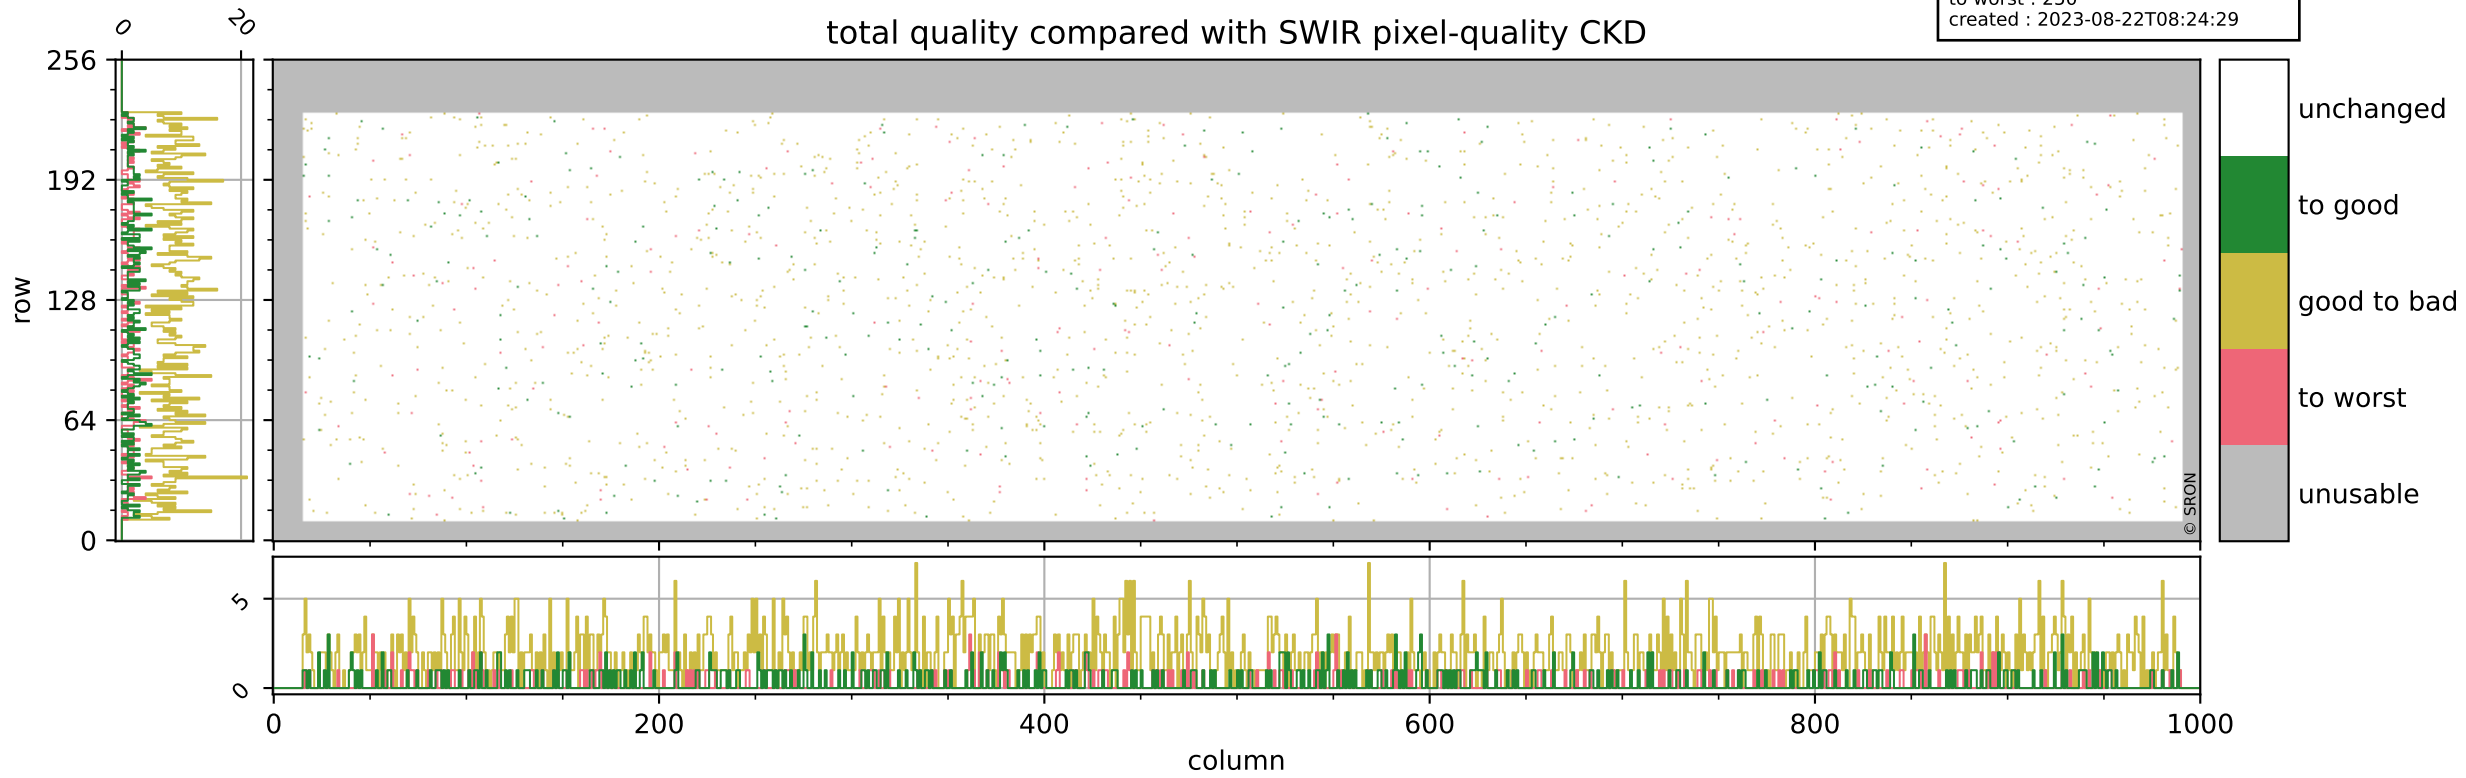

Tropomi SWIR pixel quality (official)

orbits : 19 in [19627, 19672]
coverage : 2021-07-28 / 2021-07-31
bad (quality < 0.8) : 3509
worst (quality < 0.1) : 383
created : 2023-08-22T08:24:29

pixel-quality map (noise average)

Tropomi SWIR pixel quality (official)

orbits : 19 in [19627, 19672]
coverage : 2021-07-28 / 2021-07-31
to good : 361
good to bad : 1630
to worst : 250
created : 2023-08-22T08:24:29

total quality compared with SWIR pixel-quality CKD

Tropomi SWIR pixel quality (official)

orbits : 19 in [19627, 19672]
coverage : 2021-07-28 / 2021-07-31
created : 2023-08-22T08:24:30

Histograms of pixel-quality

Tropomi SWIR pixel quality (official) ground-tracks of Sentinel-5P

orbits : 19 in [19627, 19672]
coverage : 2021-07-28 / 2021-07-31
created : 2023-08-22T08:24:30

Tropomi SWIR pixel quality (official)

orbits : [2827, 19672]
coverage : 2018-04-30 / 2021-07-31
created : 2023-08-22T08:24:30