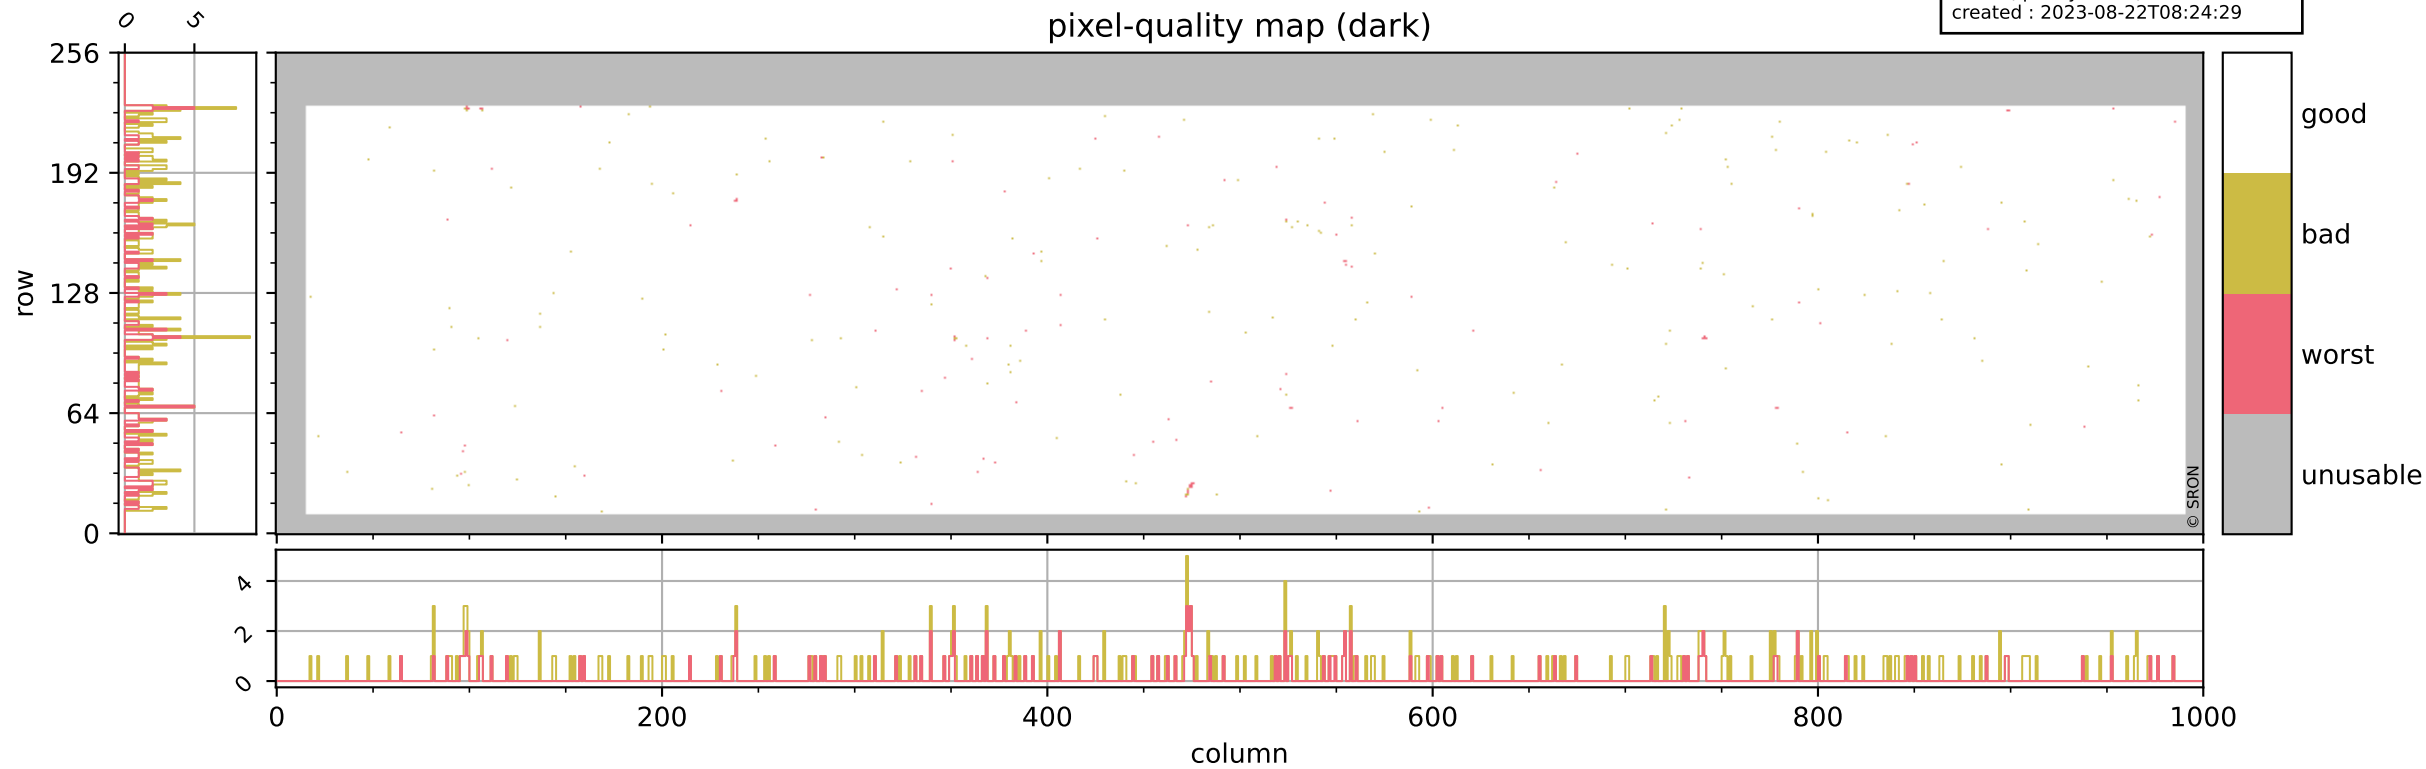

Tropomi SWIR pixel quality (official)

orbits : 19 in [19627, 19672]
coverage : 2021-07-28 / 2021-07-31
bad (quality < 0.8) : 3771
worst (quality < 0.1) : 462
created : 2023-08-22T08:24:29

pixel-quality map

Tropomi SWIR pixel quality (official)

orbits : 19 in [19627, 19672]
coverage : 2021-07-28 / 2021-07-31
bad (quality < 0.8) : 297
worst (quality < 0.1) : 115
created : 2023-08-22T08:24:29

pixel-quality map (dark)

Tropomi SWIR pixel quality (official)

orbits : 19 in [19627, 19672]
coverage : 2021-07-28 / 2021-07-31
bad (quality < 0.8) : 3509
worst (quality < 0.1) : 383
created : 2023-08-22T08:24:29

pixel-quality map (noise average)

Tropomi SWIR pixel quality (official)

orbits : 19 in [19627, 19672]
coverage : 2021-07-28 / 2021-07-31
to good : 361
good to bad : 1630
to worst : 250
created : 2023-08-22T08:24:29

total quality compared with SWIR pixel-quality CKD