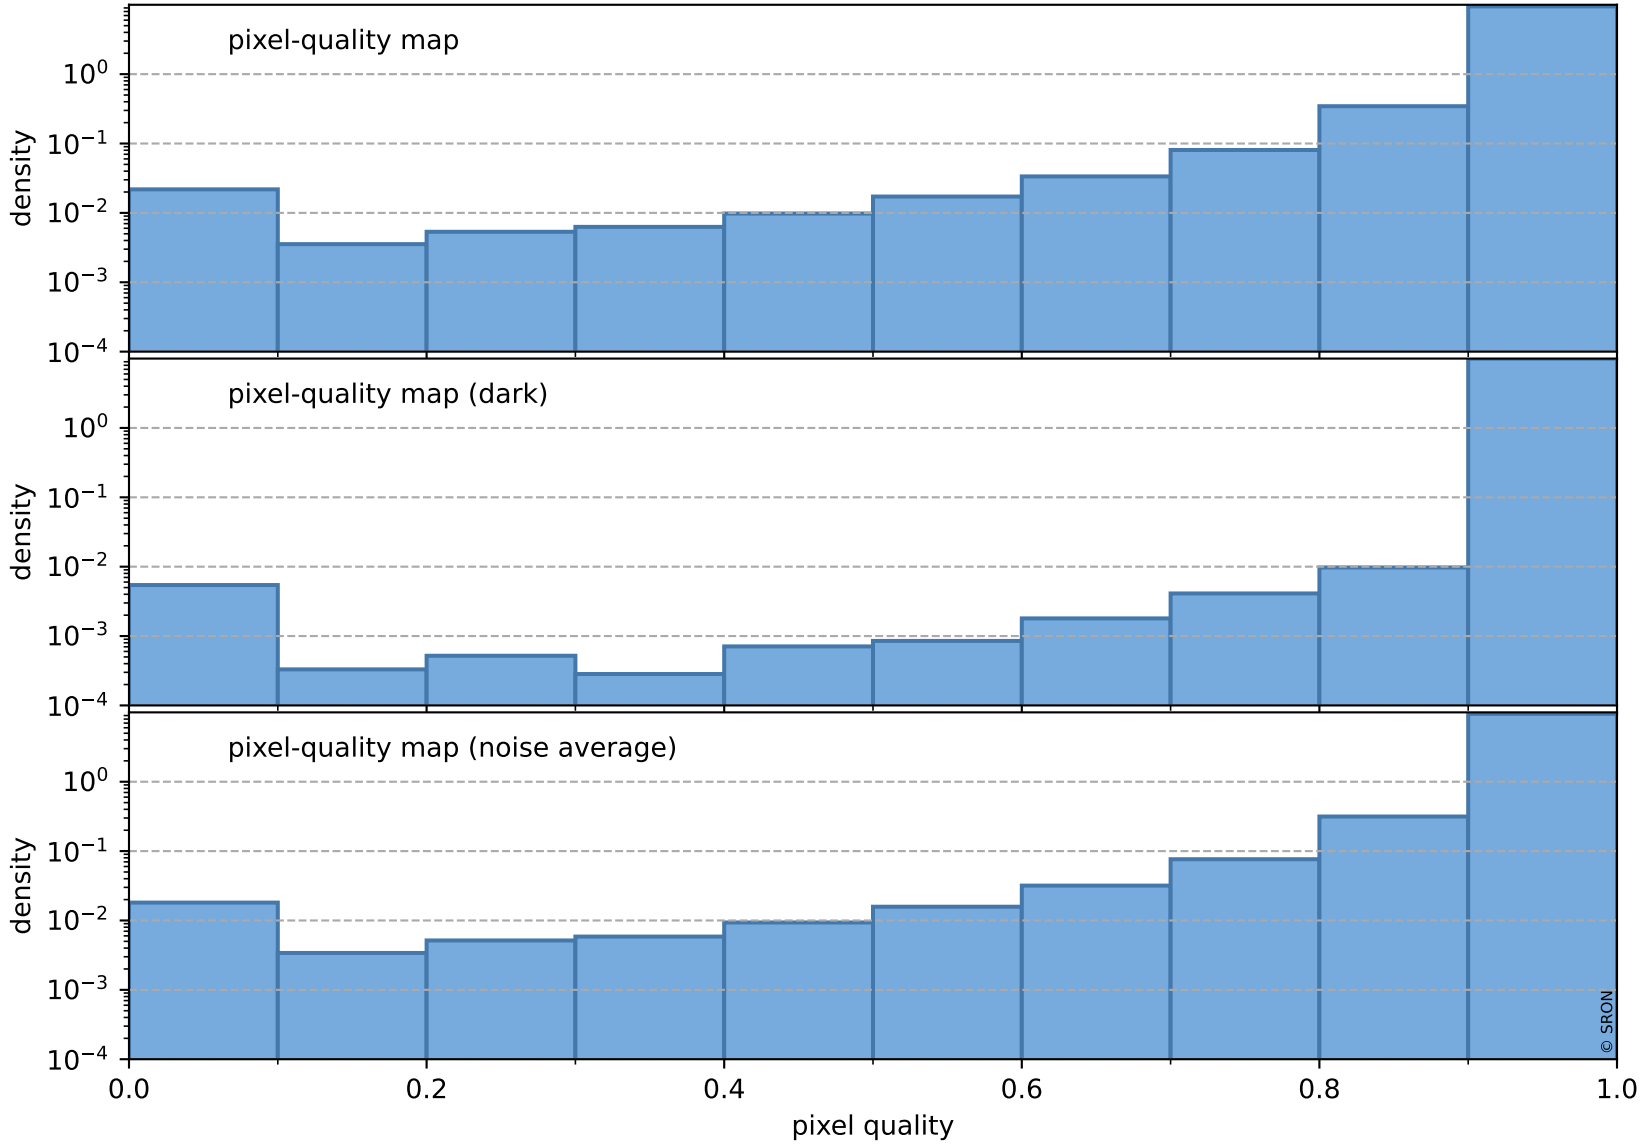

Tropomi SWIR pixel quality (official)

orbits : 19 in [19627, 19672]
coverage : 2021-07-28 / 2021-07-31
to good : 361
good to bad : 1630
to worst : 250
created : 2023-08-22T08:24:29

total quality compared with SWIR pixel-quality CKD

Tropomi SWIR pixel quality (official)

orbits : 19 in [19627, 19672]
coverage : 2021-07-28 / 2021-07-31
created : 2023-08-22T08:24:30

Histograms of pixel-quality

Tropomi SWIR pixel quality (official) ground-tracks of Sentinel-5P

orbits : 19 in [19627, 19672]
coverage : 2021-07-28 / 2021-07-31
created : 2023-08-22T08:24:30

Tropomi SWIR pixel quality (official)

orbits : [2827, 19672]
coverage : 2018-04-30 / 2021-07-31
created : 2023-08-22T08:24:30