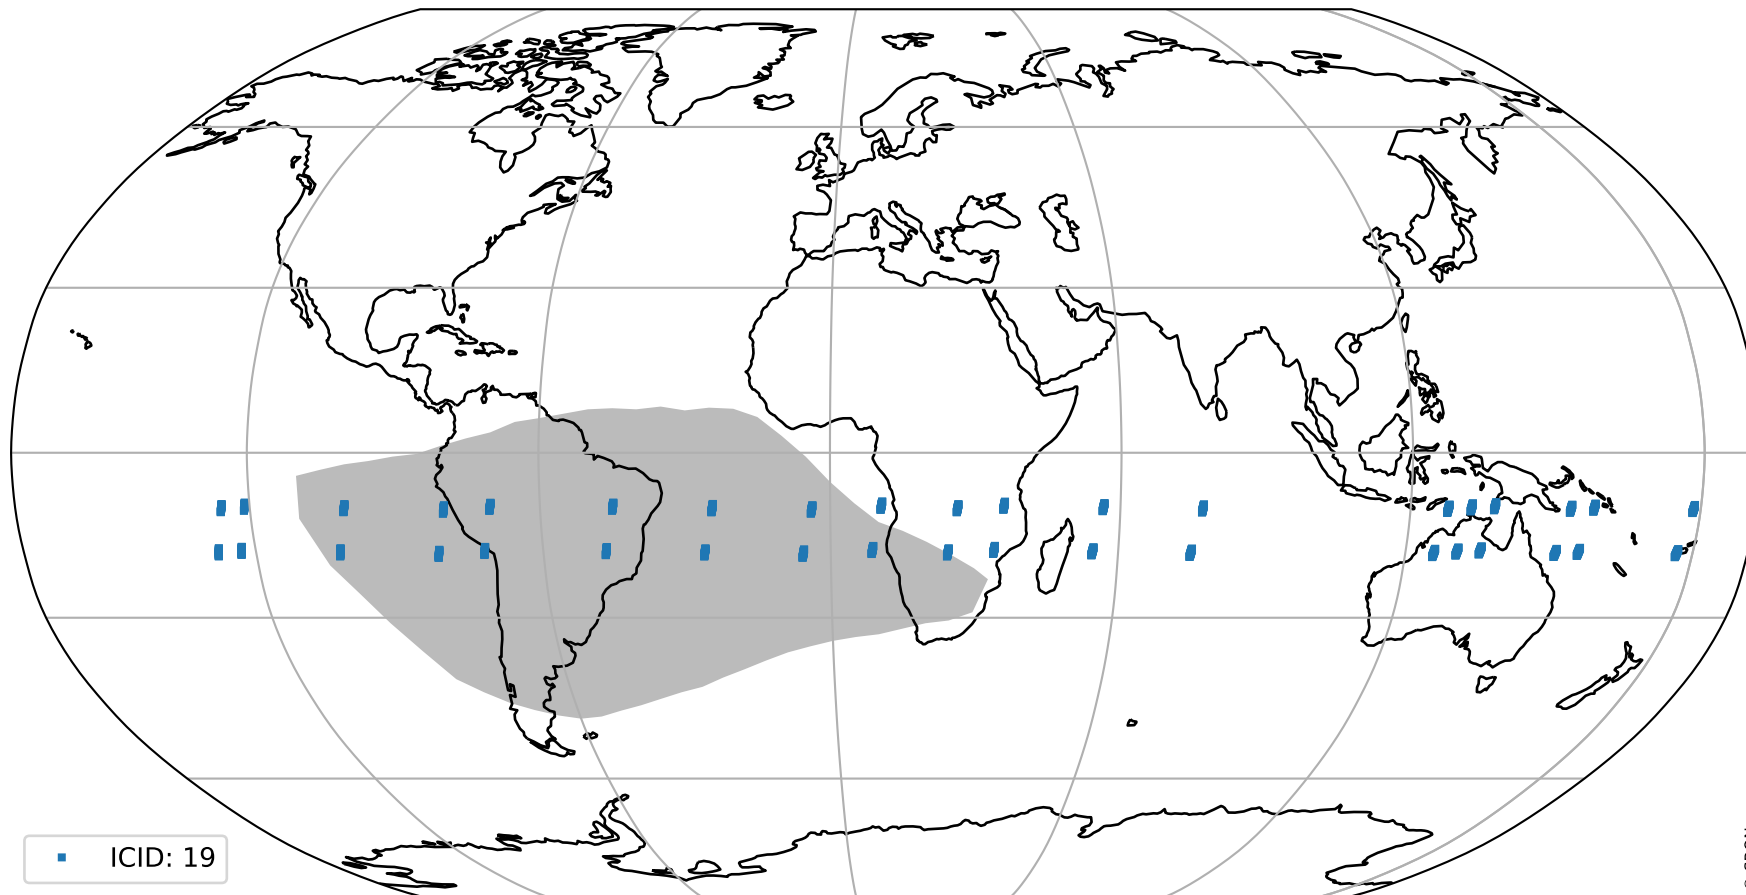

Tropomi SWIR pixel quality (official)

orbits : 19 in [19627, 19672]
coverage : 2021-07-28 / 2021-07-31
to good : 361
good to bad : 1630
to worst : 250
created : 2023-08-22T08:24:29

total quality compared with SWIR pixel-quality CKD

Tropomi SWIR pixel quality (official)

orbits : 19 in [19627, 19672]
coverage : 2021-07-28 / 2021-07-31
created : 2023-08-22T08:24:30

Histograms of pixel-quality

Tropomi SWIR pixel quality (official) ground-tracks of Sentinel-5P

orbits : 19 in [19627, 19672]
coverage : 2021-07-28 / 2021-07-31
created : 2023-08-22T08:24:30

Tropomi SWIR pixel quality (official)

orbits : [2827, 19672]
coverage : 2018-04-30 / 2021-07-31
created : 2023-08-22T08:24:30