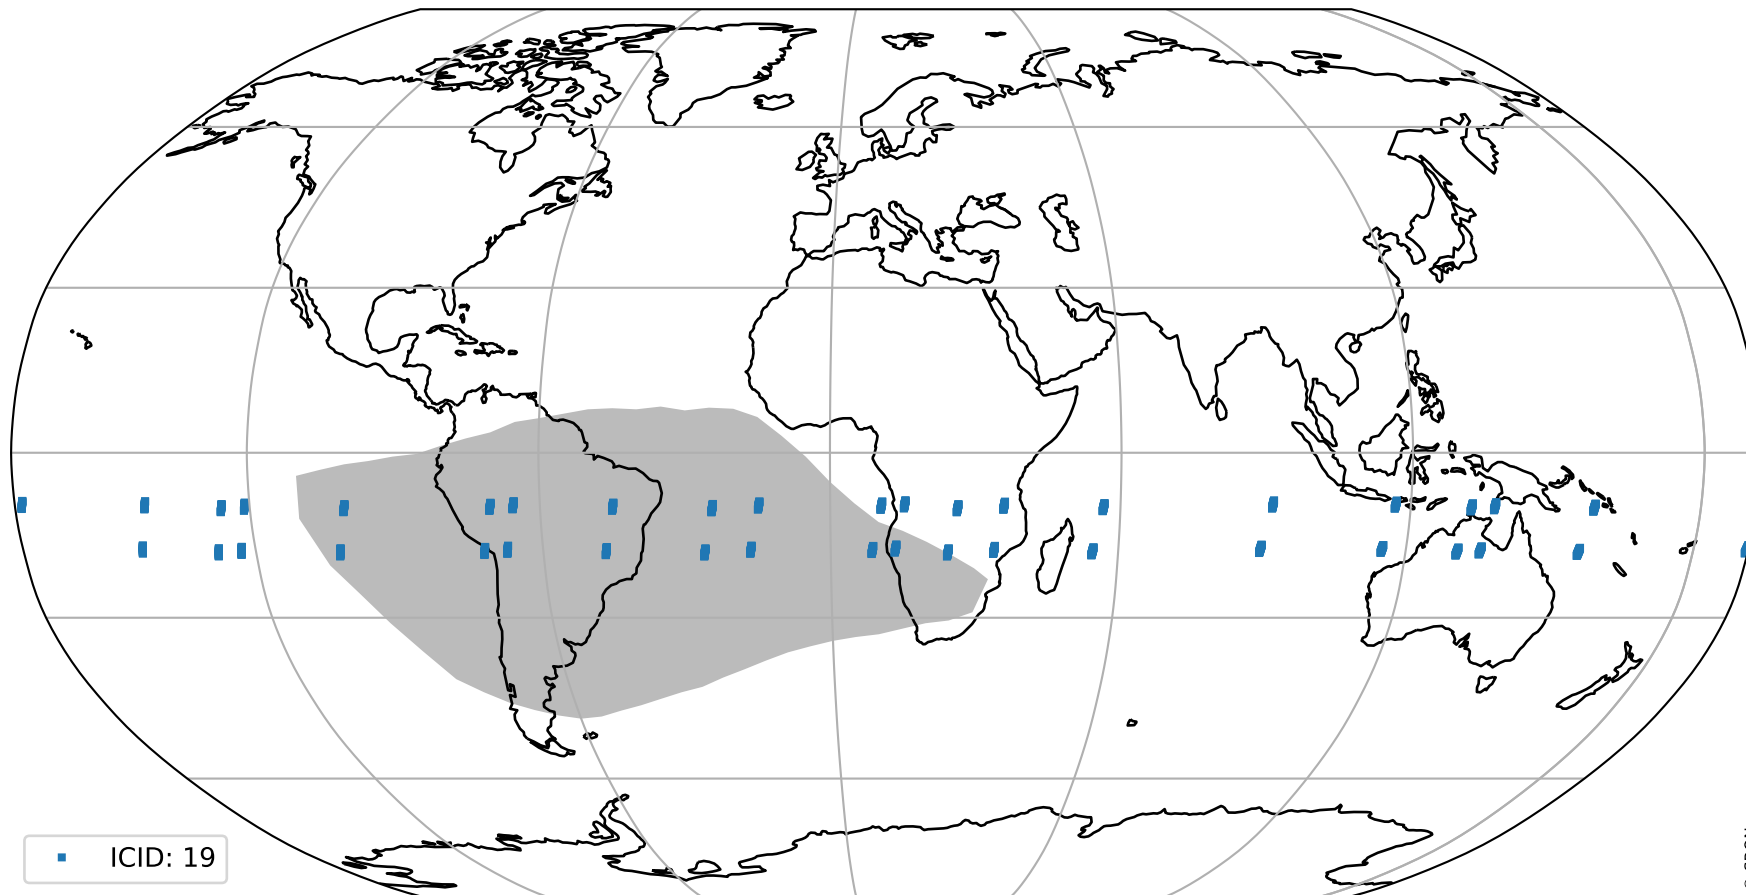

# Tropomi SWIR pixel quality (official)

orbits : 20 in [19642, 19687]  
coverage : 2021-07-28 / 2021-08-01  
created : 2023-08-22T08:24:32

## Histograms of pixel-quality

# Tropomi SWIR pixel quality (official) ground-tracks of Sentinel-5P

orbits : 20 in [19642, 19687]  
coverage : 2021-07-28 / 2021-08-01  
created : 2023-08-22T08:24:32