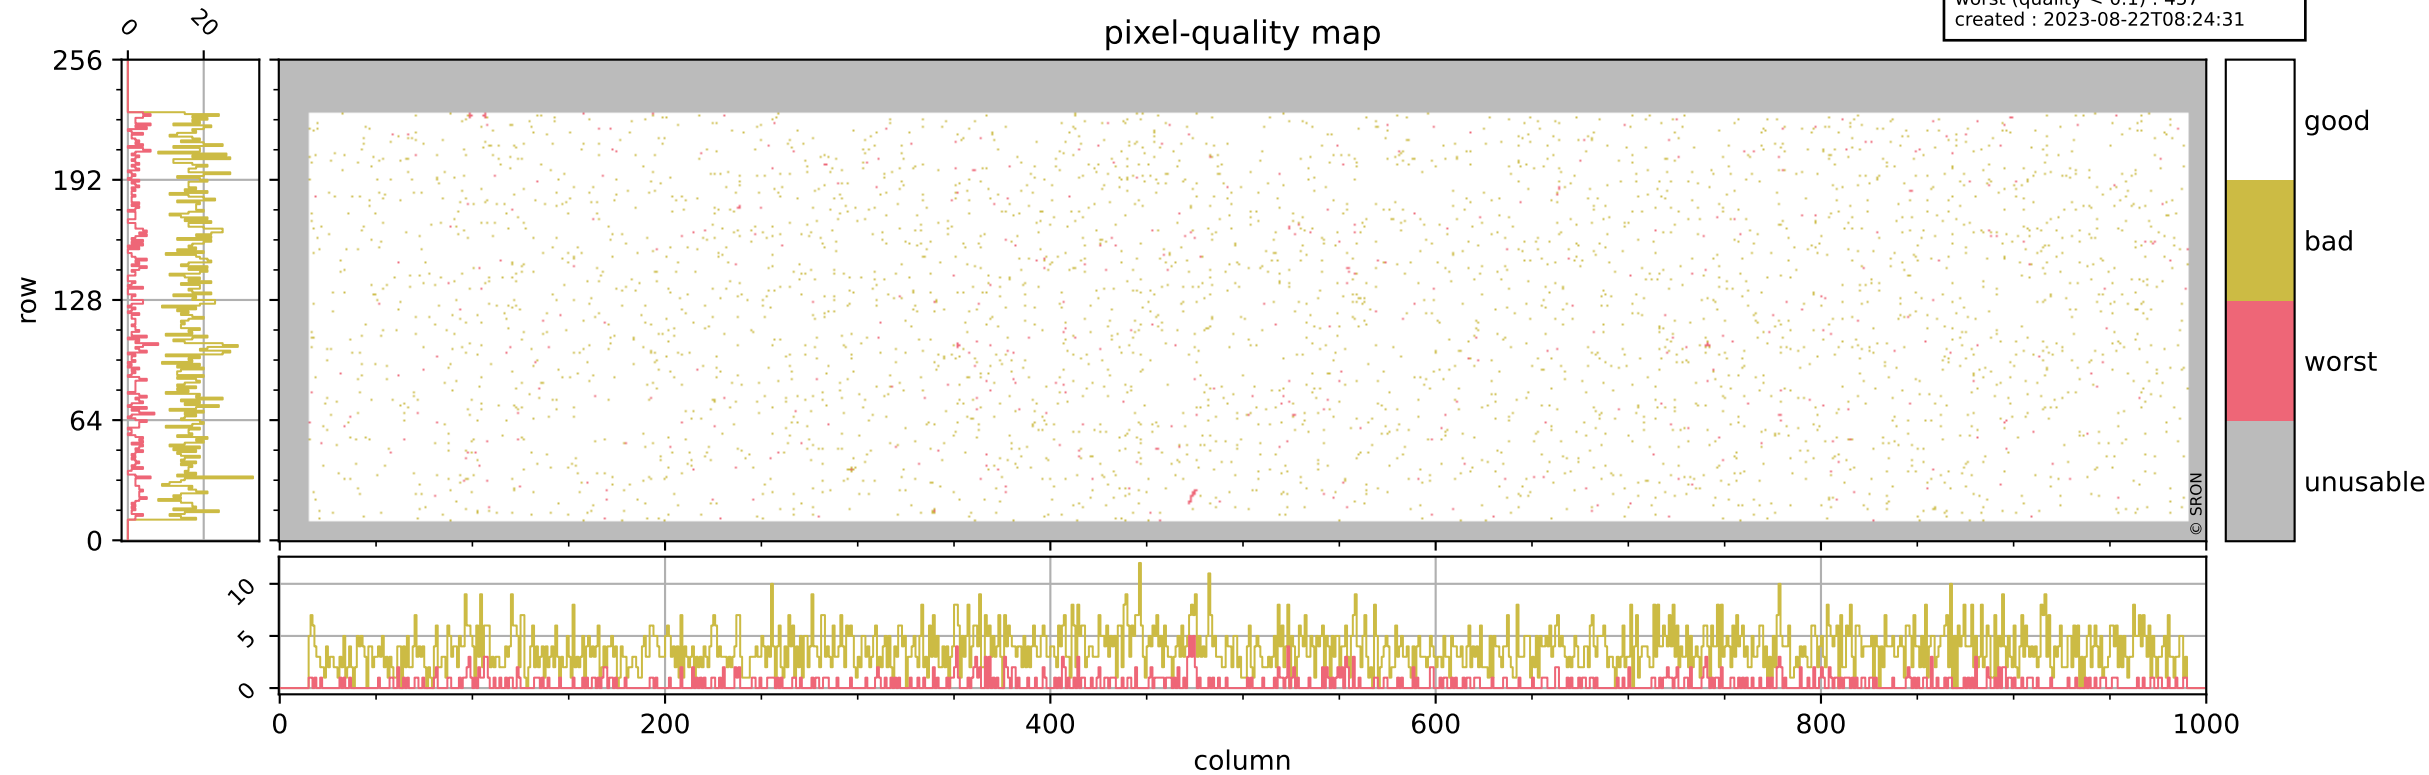

# Tropomi SWIR pixel quality (official)

orbits : 20 in [19642, 19687]  
coverage : 2021-07-28 / 2021-08-01  
bad (quality < 0.8) : 3701  
worst (quality < 0.1) : 457  
created : 2023-08-22T08:24:31

## pixel-quality map

# Tropomi SWIR pixel quality (official)

orbits : 20 in [19642, 19687]  
coverage : 2021-07-28 / 2021-08-01  
bad (quality < 0.8) : 298  
worst (quality < 0.1) : 116  
created : 2023-08-22T08:24:31

# Tropomi SWIR pixel quality (official)

orbits : 20 in [19642, 19687]  
coverage : 2021-07-28 / 2021-08-01  
bad (quality < 0.8) : 3446  
worst (quality < 0.1) : 377  
created : 2023-08-22T08:24:31