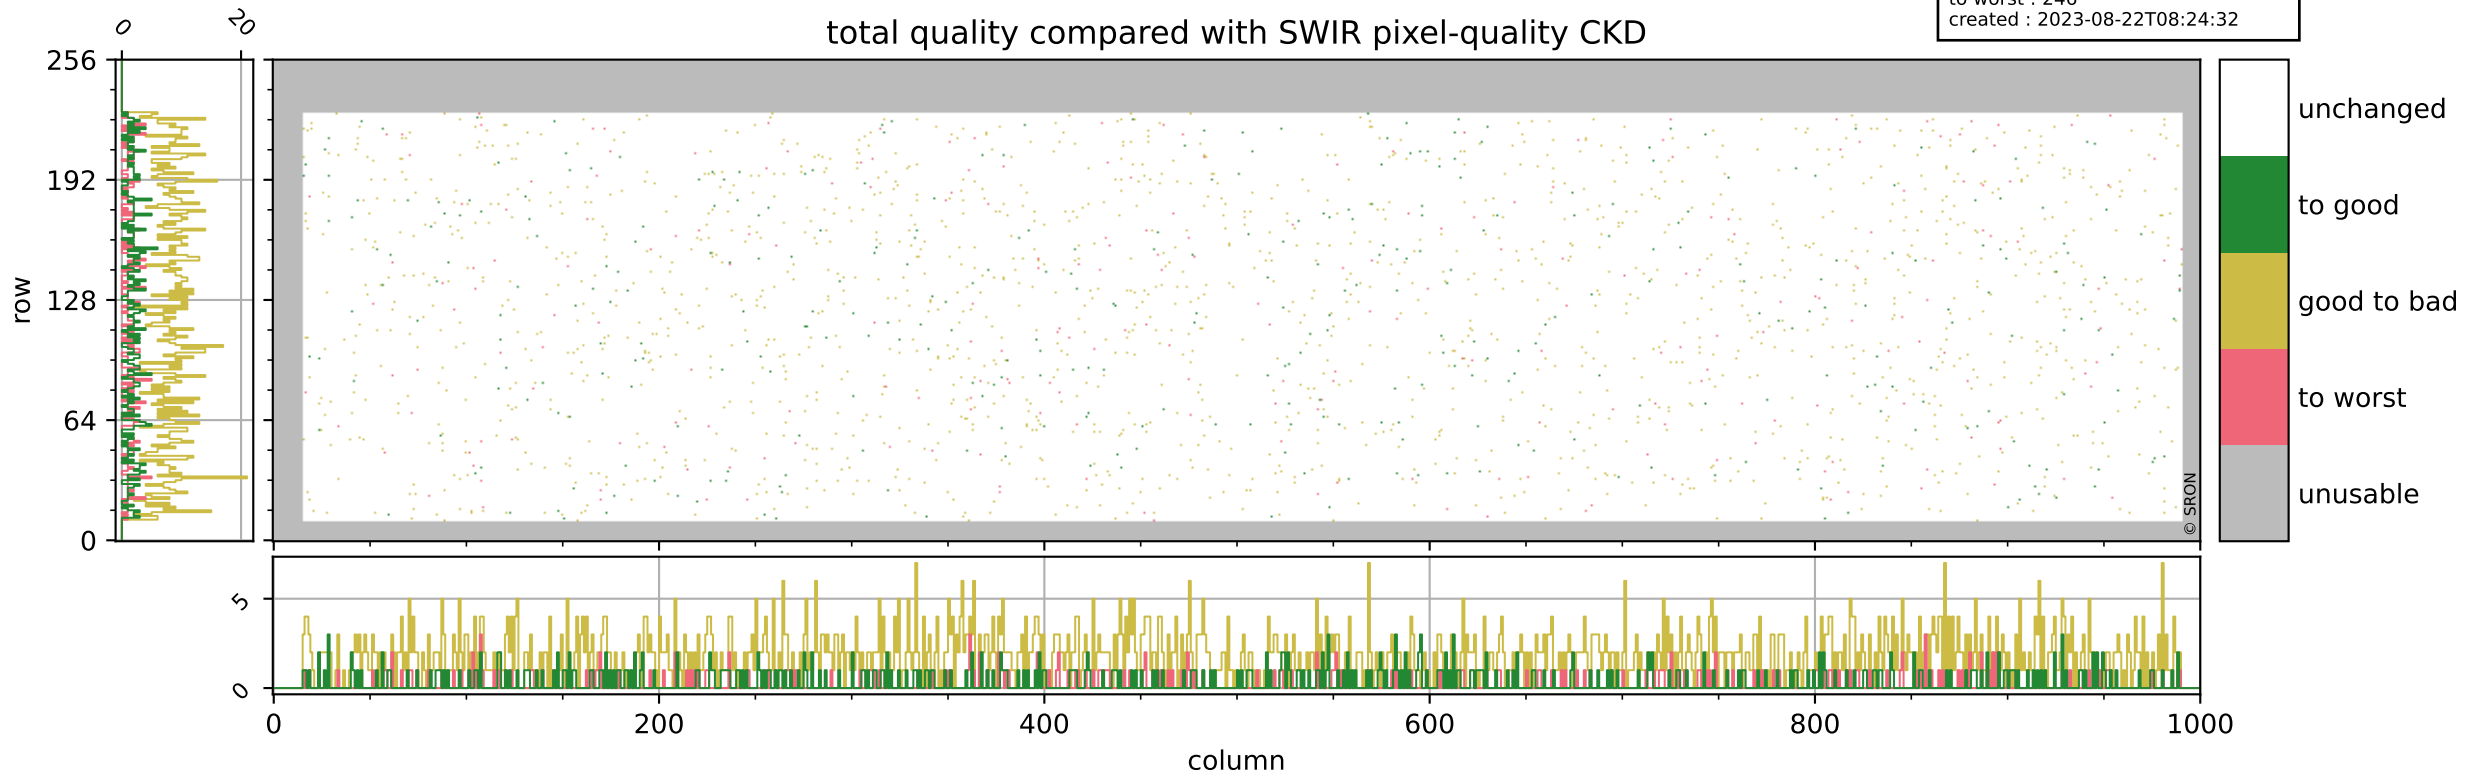

Tropomi SWIR pixel quality (official)

orbits : 20 in [19642, 19687]
coverage : 2021-07-28 / 2021-08-01
to good : 366
good to bad : 1574
to worst : 246
created : 2023-08-22T08:24:32

total quality compared with SWIR pixel-quality CKD