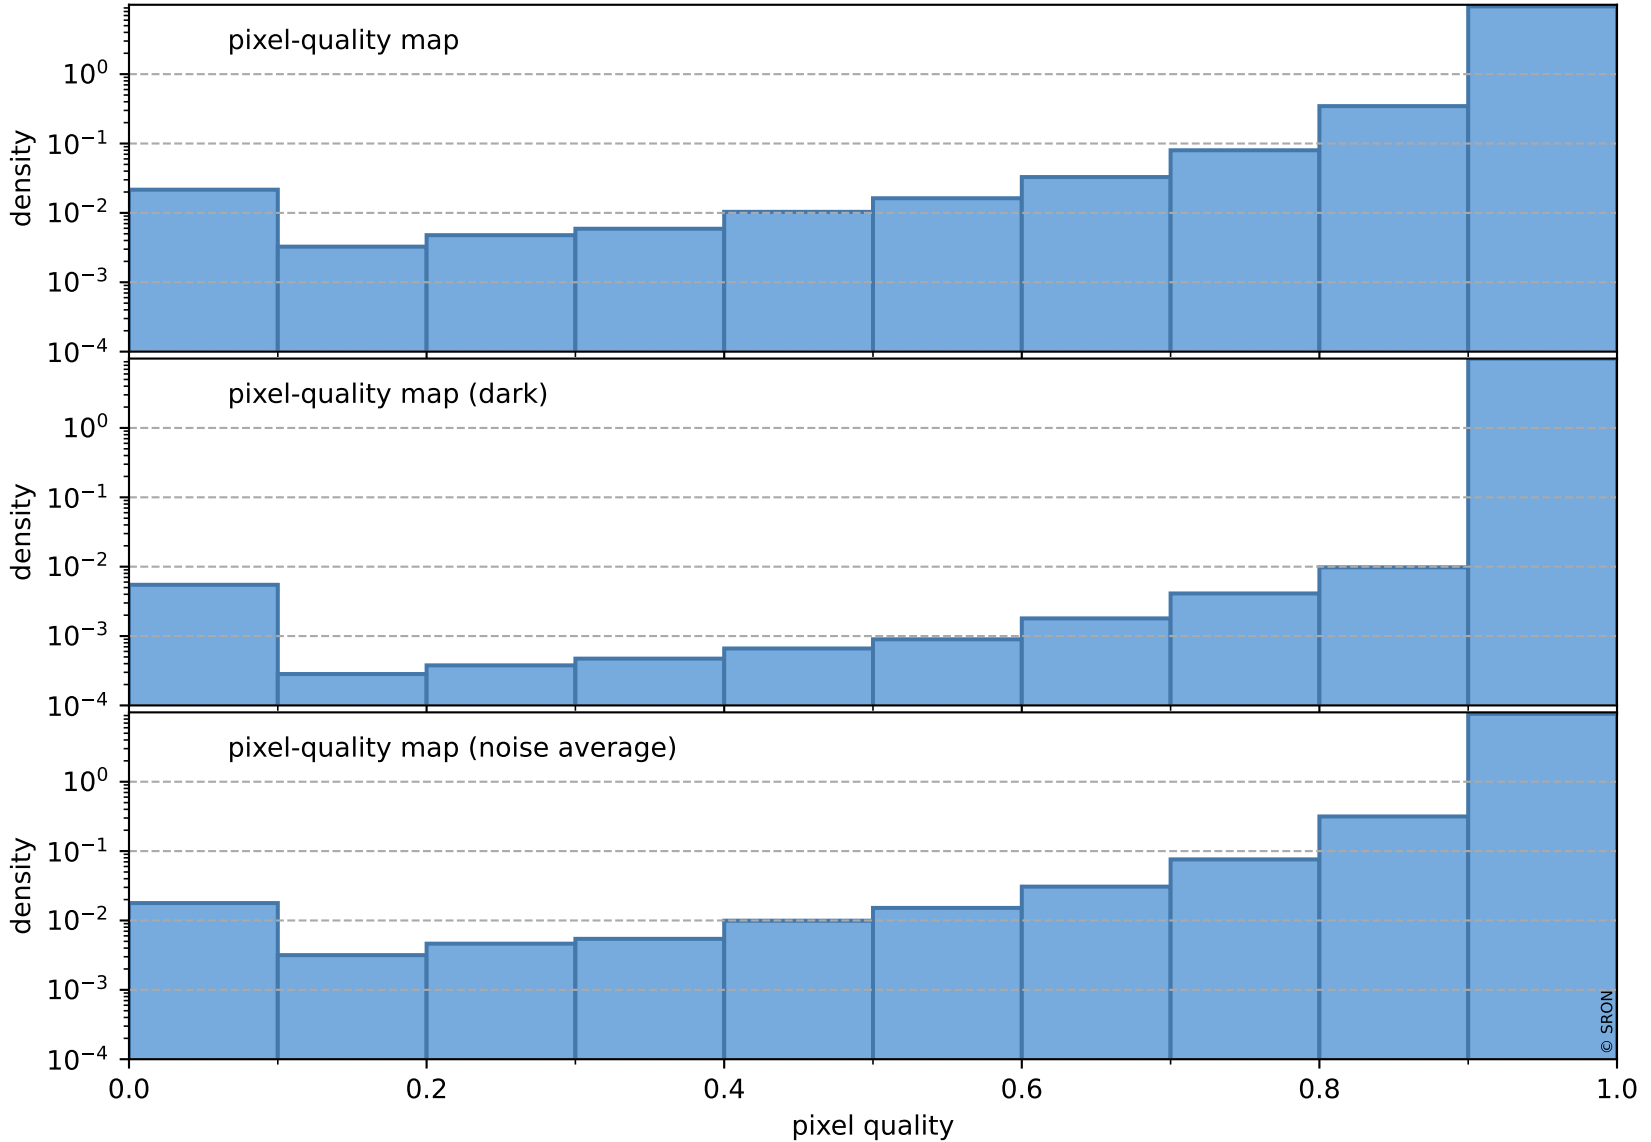

Tropomi SWIR pixel quality (official)

orbits : 20 in [19642, 19687]
coverage : 2021-07-28 / 2021-08-01
created : 2023-08-22T08:24:32

Histograms of pixel-quality