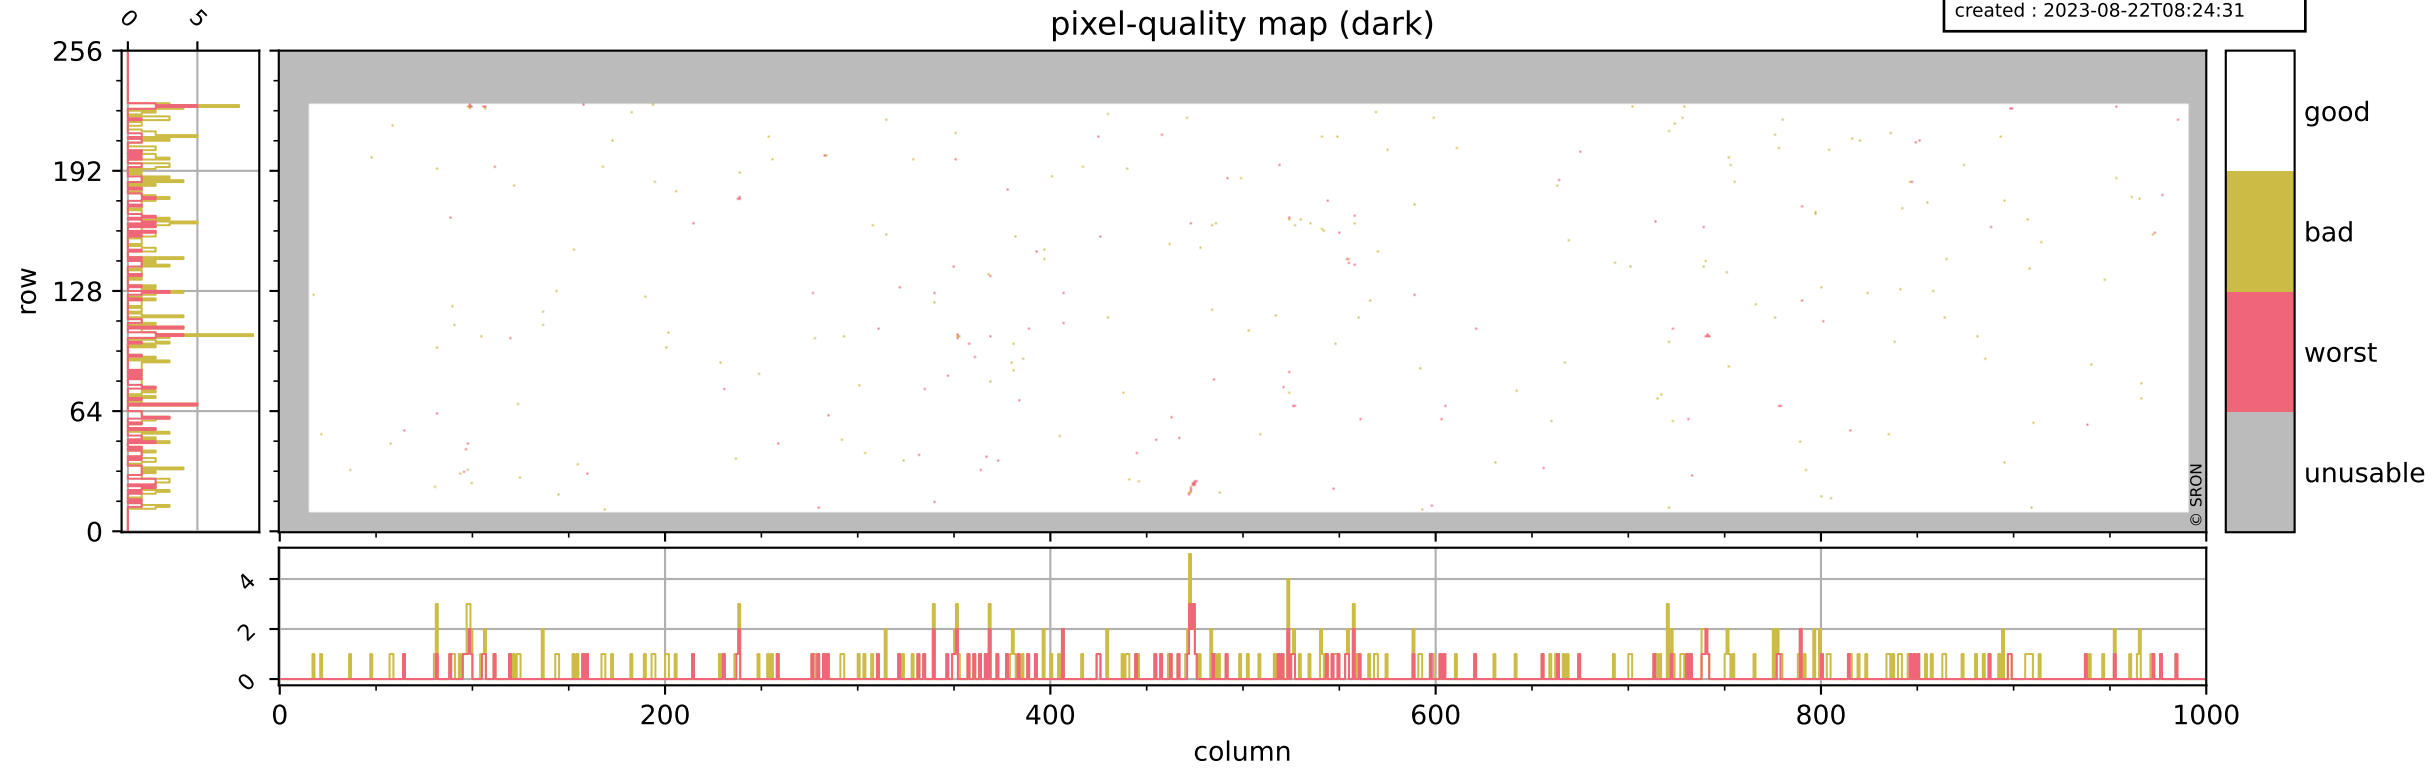

# Tropomi SWIR pixel quality (official)

orbits : 20 in [19642, 19687]  
coverage : 2021-07-28 / 2021-08-01  
bad (quality < 0.8) : 3701  
worst (quality < 0.1) : 457  
created : 2023-08-22T08:24:31

## pixel-quality map

# Tropomi SWIR pixel quality (official)

orbits : 20 in [19642, 19687]  
coverage : 2021-07-28 / 2021-08-01  
bad (quality < 0.8) : 298  
worst (quality < 0.1) : 116  
created : 2023-08-22T08:24:31

# Tropomi SWIR pixel quality (official)

orbits : 20 in [19642, 19687]  
coverage : 2021-07-28 / 2021-08-01  
bad (quality < 0.8) : 3446  
worst (quality < 0.1) : 377  
created : 2023-08-22T08:24:31