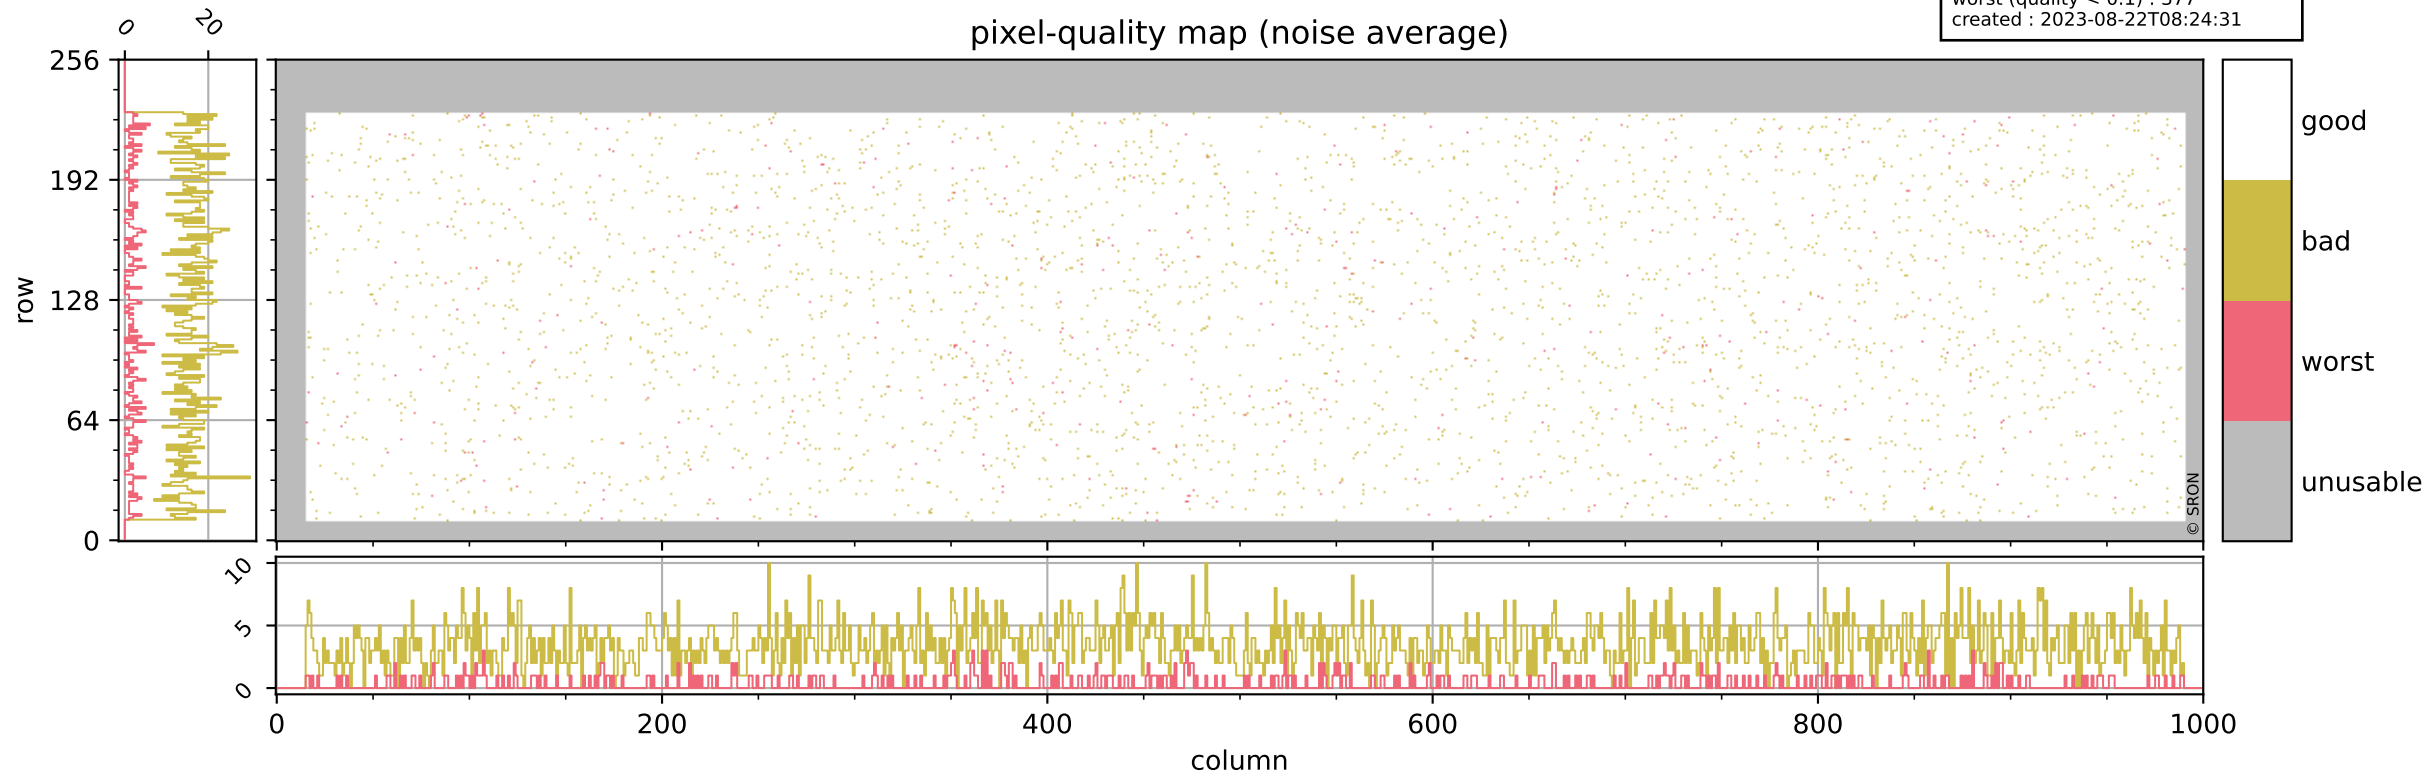

## pixel-quality map

# Tropomi SWIR pixel quality (official)

orbits : 20 in [19642, 19687]  
coverage : 2021-07-28 / 2021-08-01  
bad (quality < 0.8) : 298  
worst (quality < 0.1) : 116  
created : 2023-08-22T08:24:31

# Tropomi SWIR pixel quality (official)

orbits : 20 in [19642, 19687]  
coverage : 2021-07-28 / 2021-08-01  
bad (quality < 0.8) : 3446  
worst (quality < 0.1) : 377  
created : 2023-08-22T08:24:31

# Tropomi SWIR pixel quality (official)

orbits : 20 in [19642, 19687]  
coverage : 2021-07-28 / 2021-08-01  
to good : 366  
good to bad : 1574  
to worst : 246  
created : 2023-08-22T08:24:32