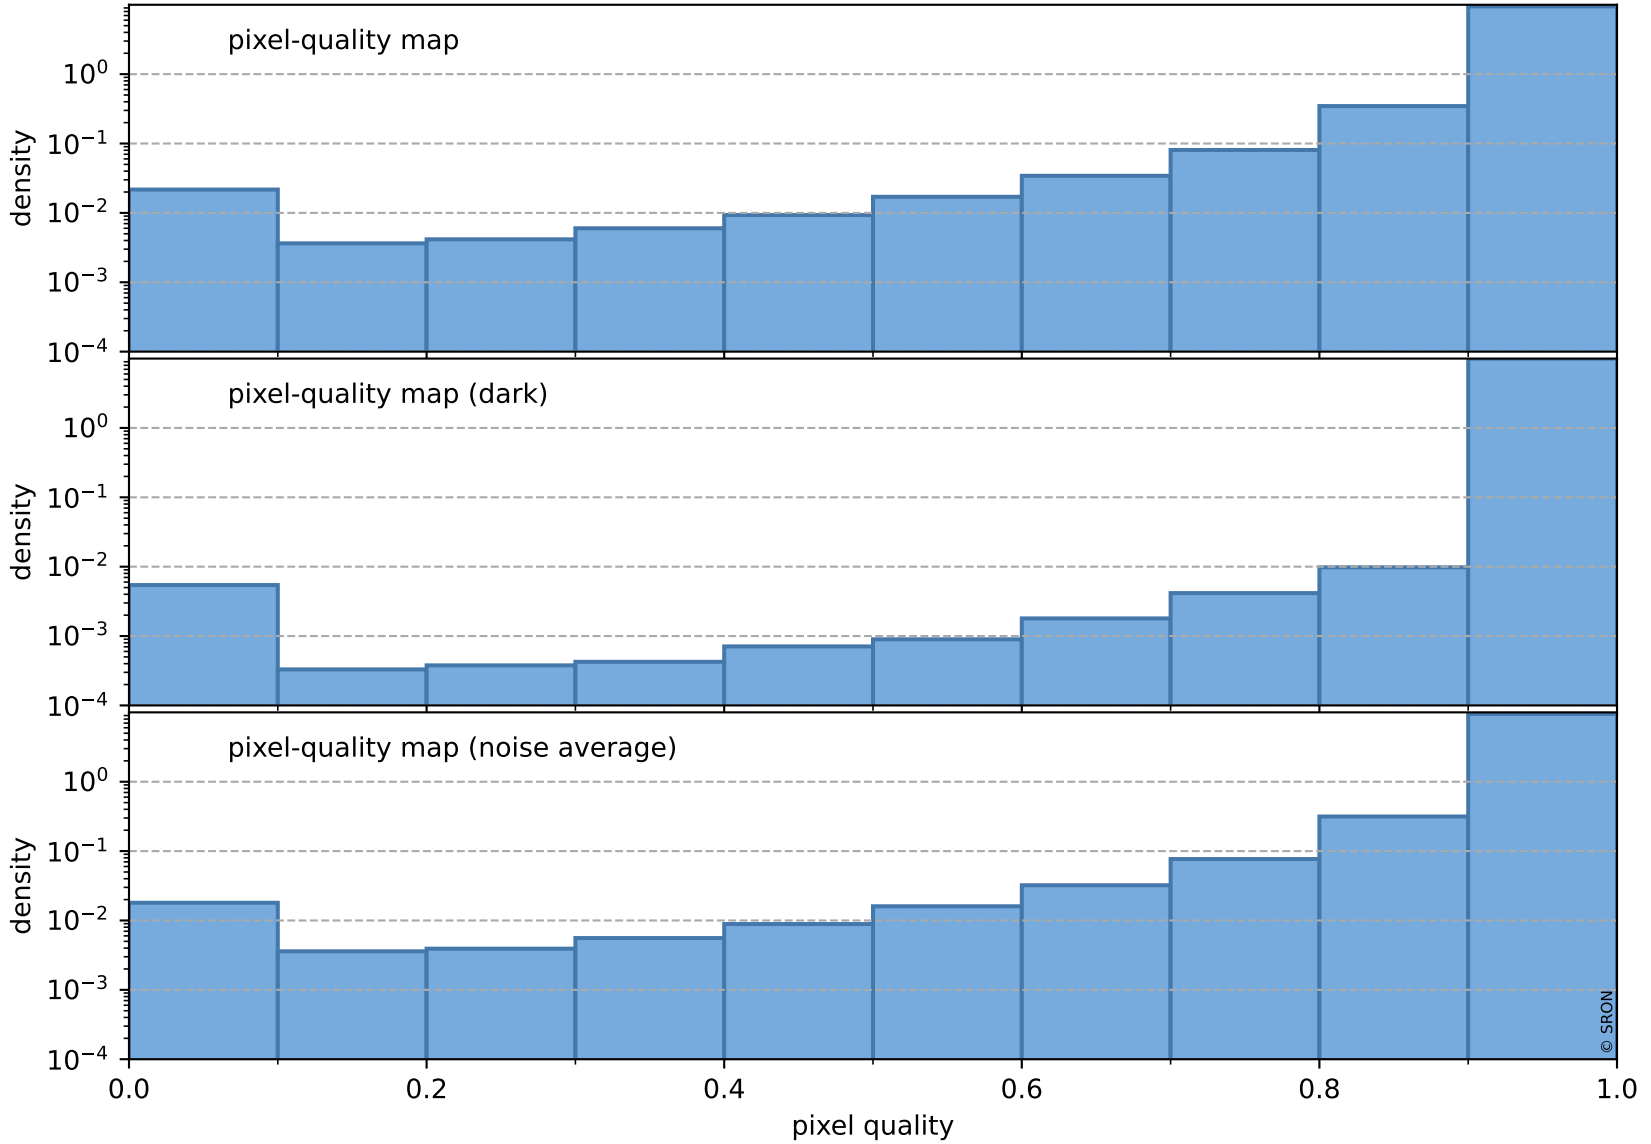

Tropomi SWIR pixel quality (official)

orbits : 19 in [19657, 19702]
coverage : 2021-07-30 / 2021-08-02
to good : 359
good to bad : 1601
to worst : 248
created : 2023-08-22T08:24:34

total quality compared with SWIR pixel-quality CKD

Tropomi SWIR pixel quality (official)

orbits : 19 in [19657, 19702]
coverage : 2021-07-30 / 2021-08-02
created : 2023-08-22T08:24:34

Histograms of pixel-quality

Tropomi SWIR pixel quality (official) ground-tracks of Sentinel-5P

orbits : 19 in [19657, 19702]
coverage : 2021-07-30 / 2021-08-02
created : 2023-08-22T08:24:35

Tropomi SWIR pixel quality (official)

orbits : [2827, 19702]
coverage : 2018-04-30 / 2021-08-02
created : 2023-08-22T08:24:35