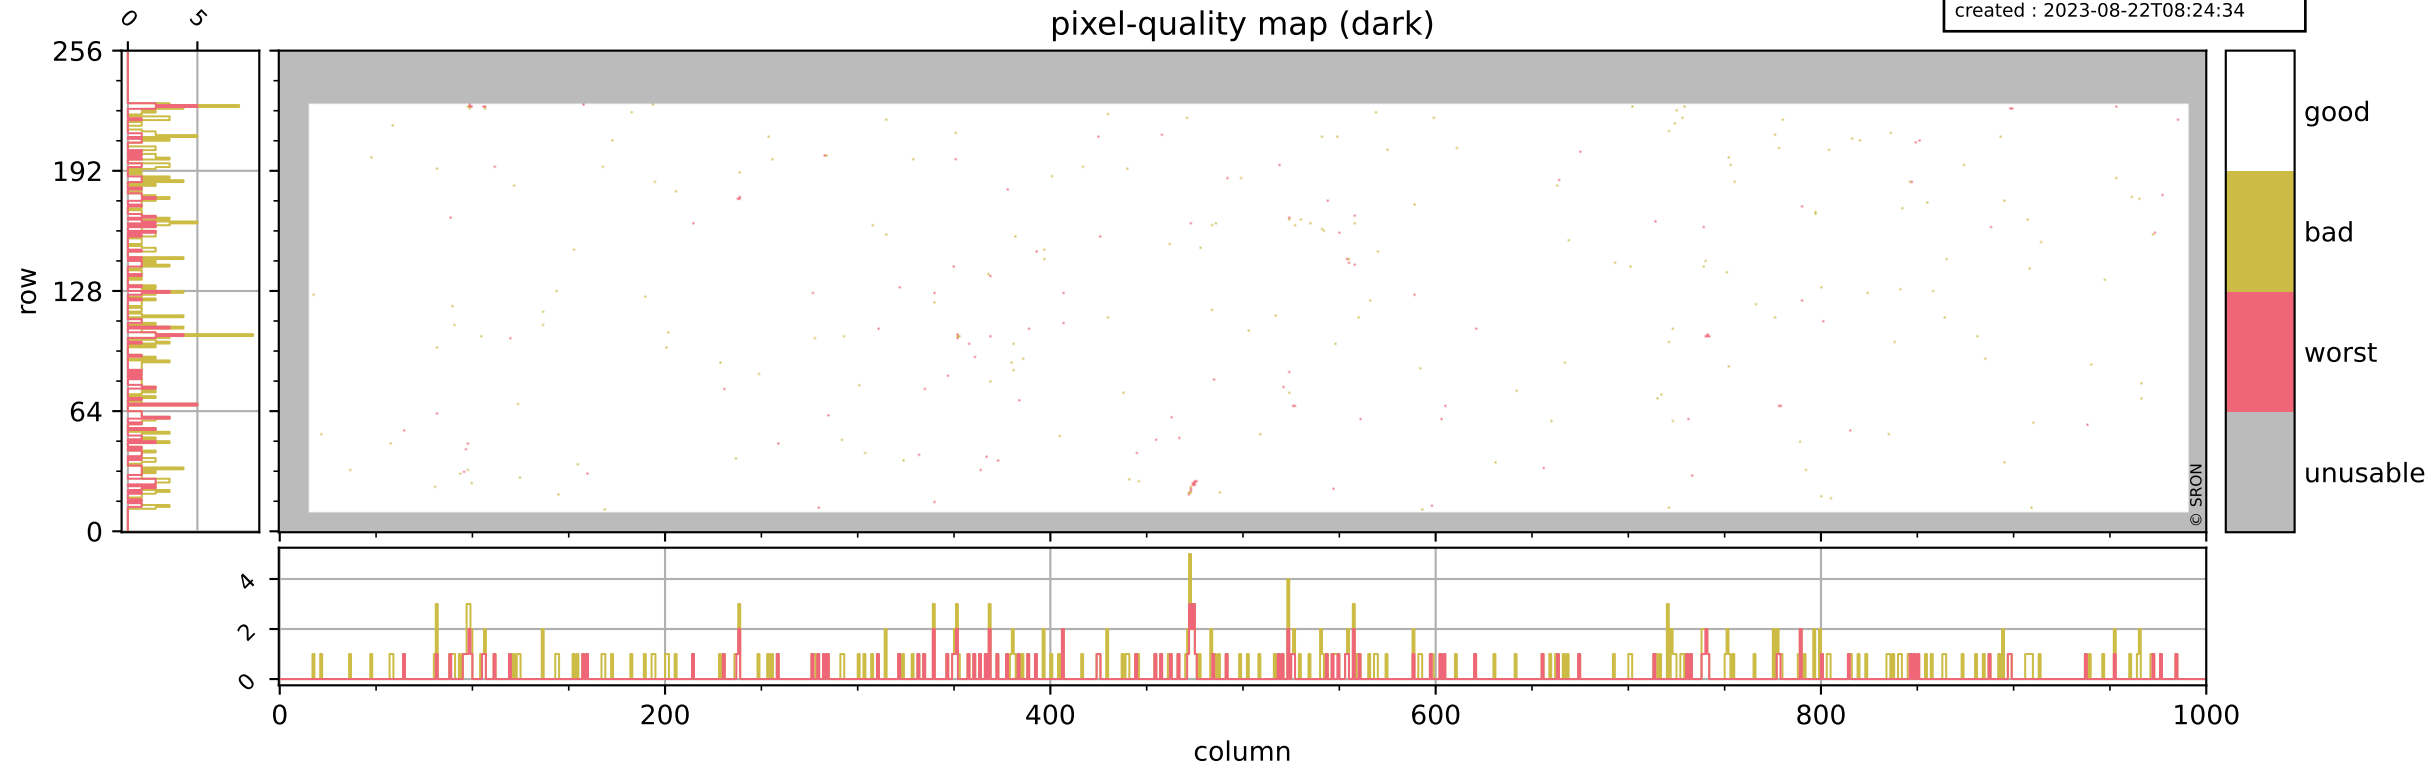

Tropomi SWIR pixel quality (official)

orbits : 19 in [19657, 19702]
coverage : 2021-07-30 / 2021-08-02
bad (quality < 0.8) : 3742
worst (quality < 0.1) : 459
created : 2023-08-22T08:24:33

pixel-quality map

Tropomi SWIR pixel quality (official)

orbits : 19 in [19657, 19702]
coverage : 2021-07-30 / 2021-08-02
bad (quality < 0.8) : 299
worst (quality < 0.1) : 115
created : 2023-08-22T08:24:34

pixel-quality map (dark)

Tropomi SWIR pixel quality (official)

orbits : 19 in [19657, 19702]
coverage : 2021-07-30 / 2021-08-02
bad (quality < 0.8) : 3491
worst (quality < 0.1) : 381
created : 2023-08-22T08:24:34

pixel-quality map (noise average)

Tropomi SWIR pixel quality (official)

orbits : 19 in [19657, 19702]
coverage : 2021-07-30 / 2021-08-02
created : 2023-08-22T08:24:34

Histograms of pixel-quality

Tropomi SWIR pixel quality (official) ground-tracks of Sentinel-5P