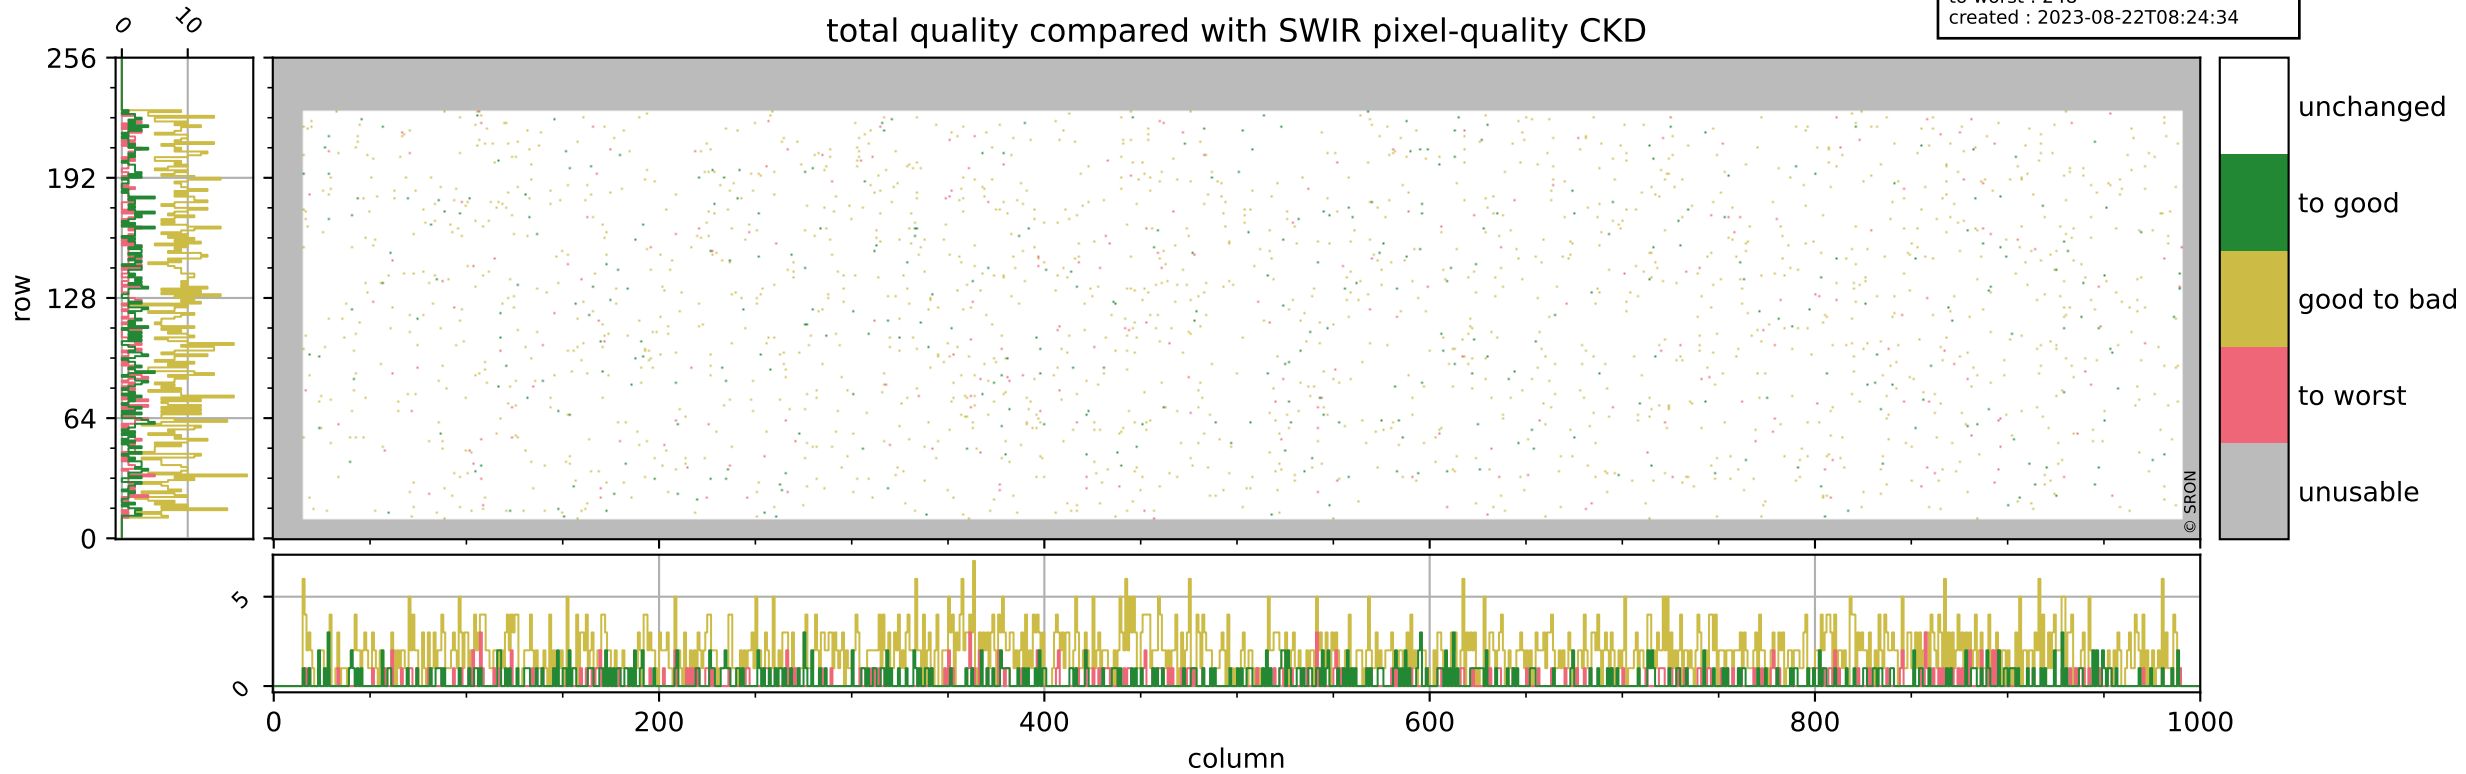

Tropomi SWIR pixel quality (official)

orbits : 19 in [19657, 19702]
coverage : 2021-07-30 / 2021-08-02
bad (quality < 0.8) : 299
worst (quality < 0.1) : 115
created : 2023-08-22T08:24:34

pixel-quality map (dark)

Tropomi SWIR pixel quality (official)

orbits : 19 in [19657, 19702]
coverage : 2021-07-30 / 2021-08-02
bad (quality < 0.8) : 3491
worst (quality < 0.1) : 381
created : 2023-08-22T08:24:34

pixel-quality map (noise average)

Tropomi SWIR pixel quality (official)

orbits : 19 in [19657, 19702]
coverage : 2021-07-30 / 2021-08-02
to good : 359
good to bad : 1601
to worst : 248
created : 2023-08-22T08:24:34

total quality compared with SWIR pixel-quality CKD

Tropomi SWIR pixel quality (official)

orbits : 19 in [19657, 19702]
coverage : 2021-07-30 / 2021-08-02
created : 2023-08-22T08:24:34

Histograms of pixel-quality

Tropomi SWIR pixel quality (official) ground-tracks of Sentinel-5P