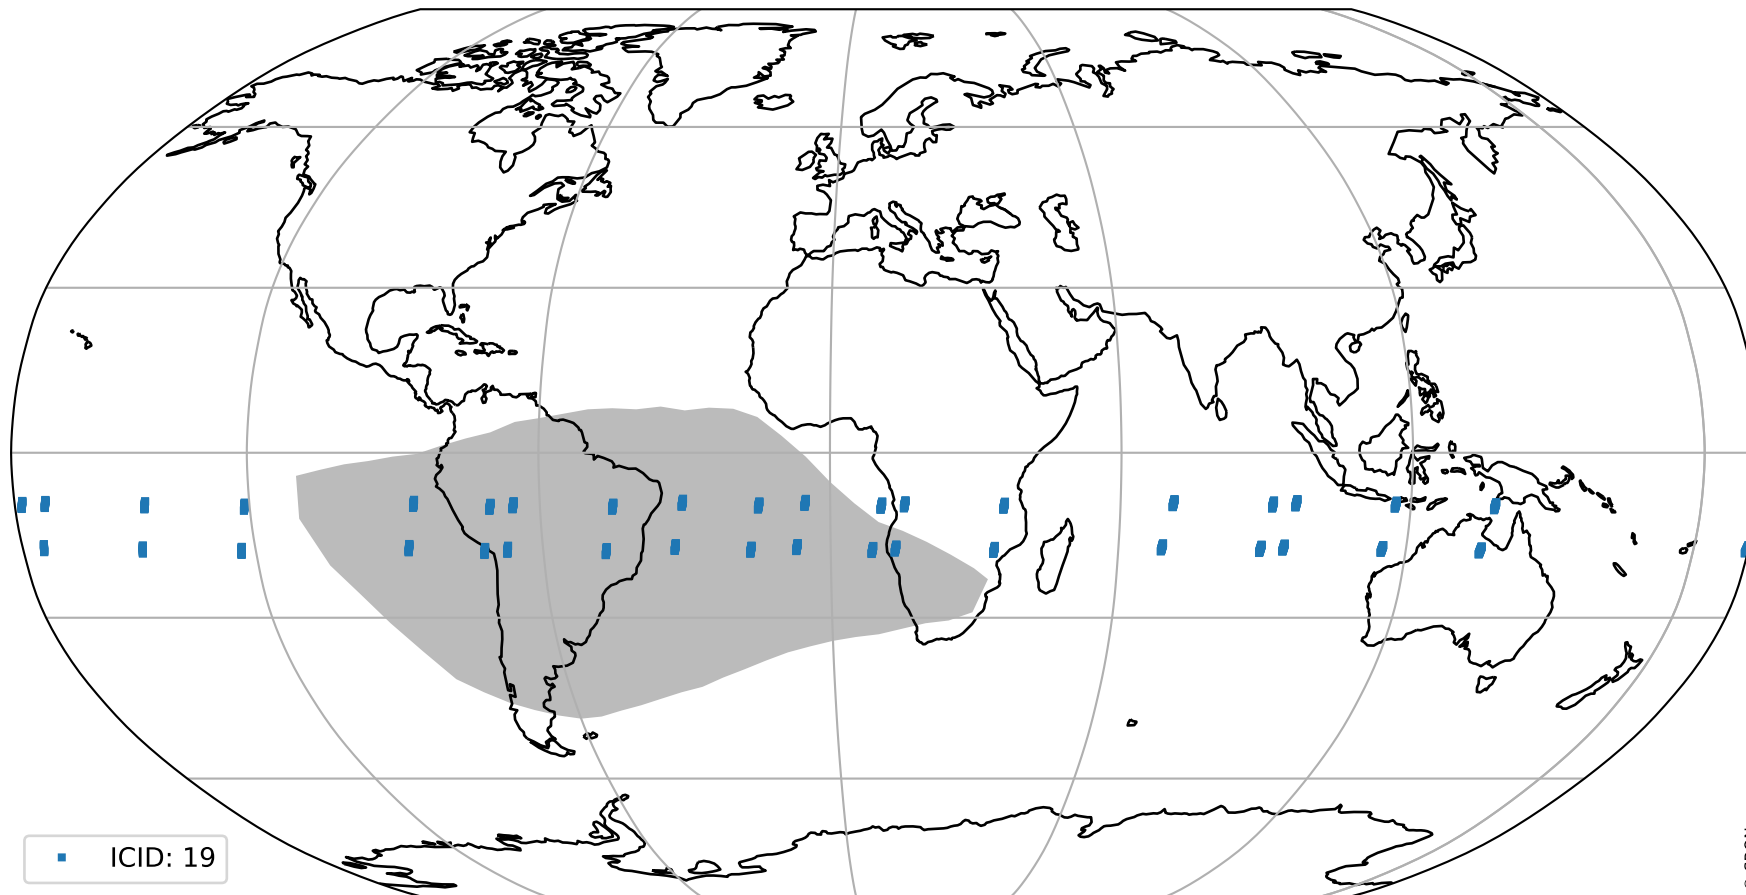

Tropomi SWIR pixel quality (official)

orbits : 19 in [19657, 19702]
coverage : 2021-07-30 / 2021-08-02
to good : 359
good to bad : 1601
to worst : 248
created : 2023-08-22T08:24:34

total quality compared with SWIR pixel-quality CKD

Tropomi SWIR pixel quality (official)

orbits : 19 in [19657, 19702]
coverage : 2021-07-30 / 2021-08-02
created : 2023-08-22T08:24:34

Histograms of pixel-quality

Tropomi SWIR pixel quality (official) ground-tracks of Sentinel-5P

orbits : 19 in [19657, 19702]
coverage : 2021-07-30 / 2021-08-02
created : 2023-08-22T08:24:35

Tropomi SWIR pixel quality (official)

orbits : [2827, 19702]
coverage : 2018-04-30 / 2021-08-02
created : 2023-08-22T08:24:35