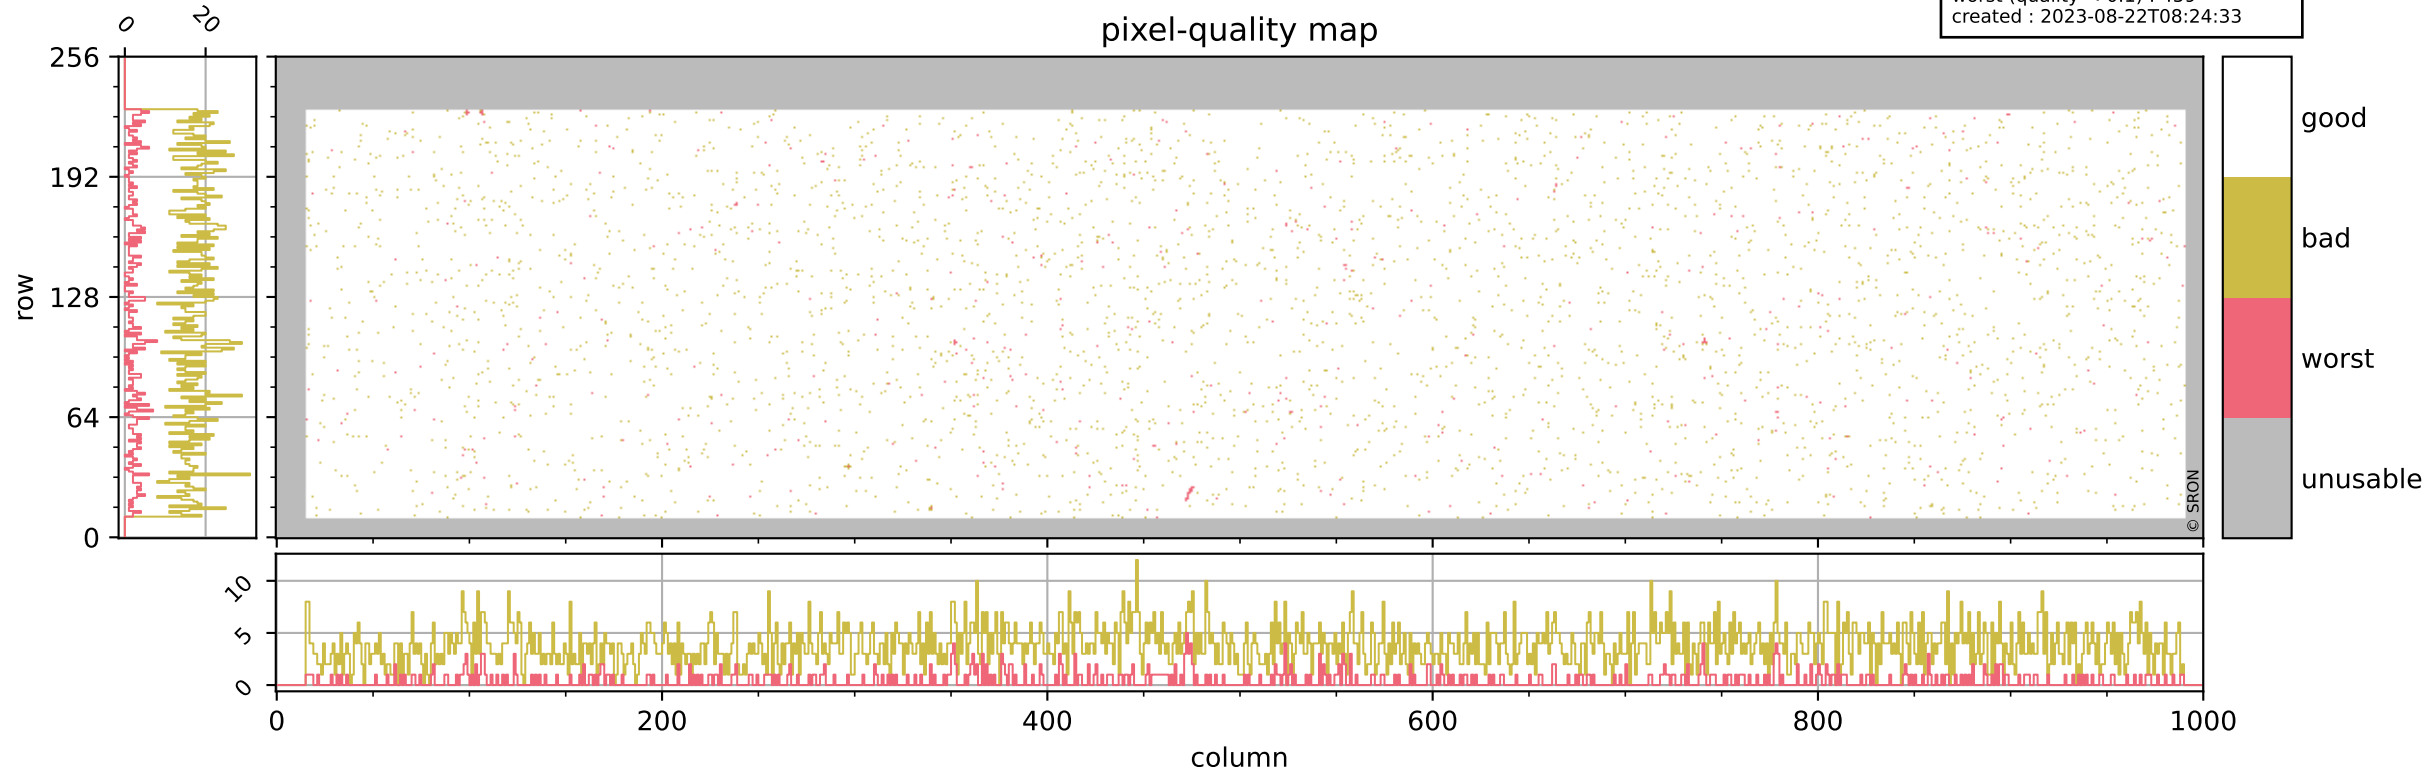

Tropomi SWIR pixel quality (official)

orbits : 19 in [19657, 19702]
coverage : 2021-07-30 / 2021-08-02
bad (quality < 0.8) : 3742
worst (quality < 0.1) : 459
created : 2023-08-22T08:24:33

pixel-quality map

Tropomi SWIR pixel quality (official)

orbits : 19 in [19657, 19702]
coverage : 2021-07-30 / 2021-08-02
bad (quality < 0.8) : 299
worst (quality < 0.1) : 115
created : 2023-08-22T08:24:34

pixel-quality map (dark)

Tropomi SWIR pixel quality (official)

orbits : 19 in [19657, 19702]
coverage : 2021-07-30 / 2021-08-02
bad (quality < 0.8) : 3491
worst (quality < 0.1) : 381
created : 2023-08-22T08:24:34

pixel-quality map (noise average)

Tropomi SWIR pixel quality (official)

orbits : 19 in [19657, 19702]
coverage : 2021-07-30 / 2021-08-02
created : 2023-08-22T08:24:34

Histograms of pixel-quality

Tropomi SWIR pixel quality (official) ground-tracks of Sentinel-5P