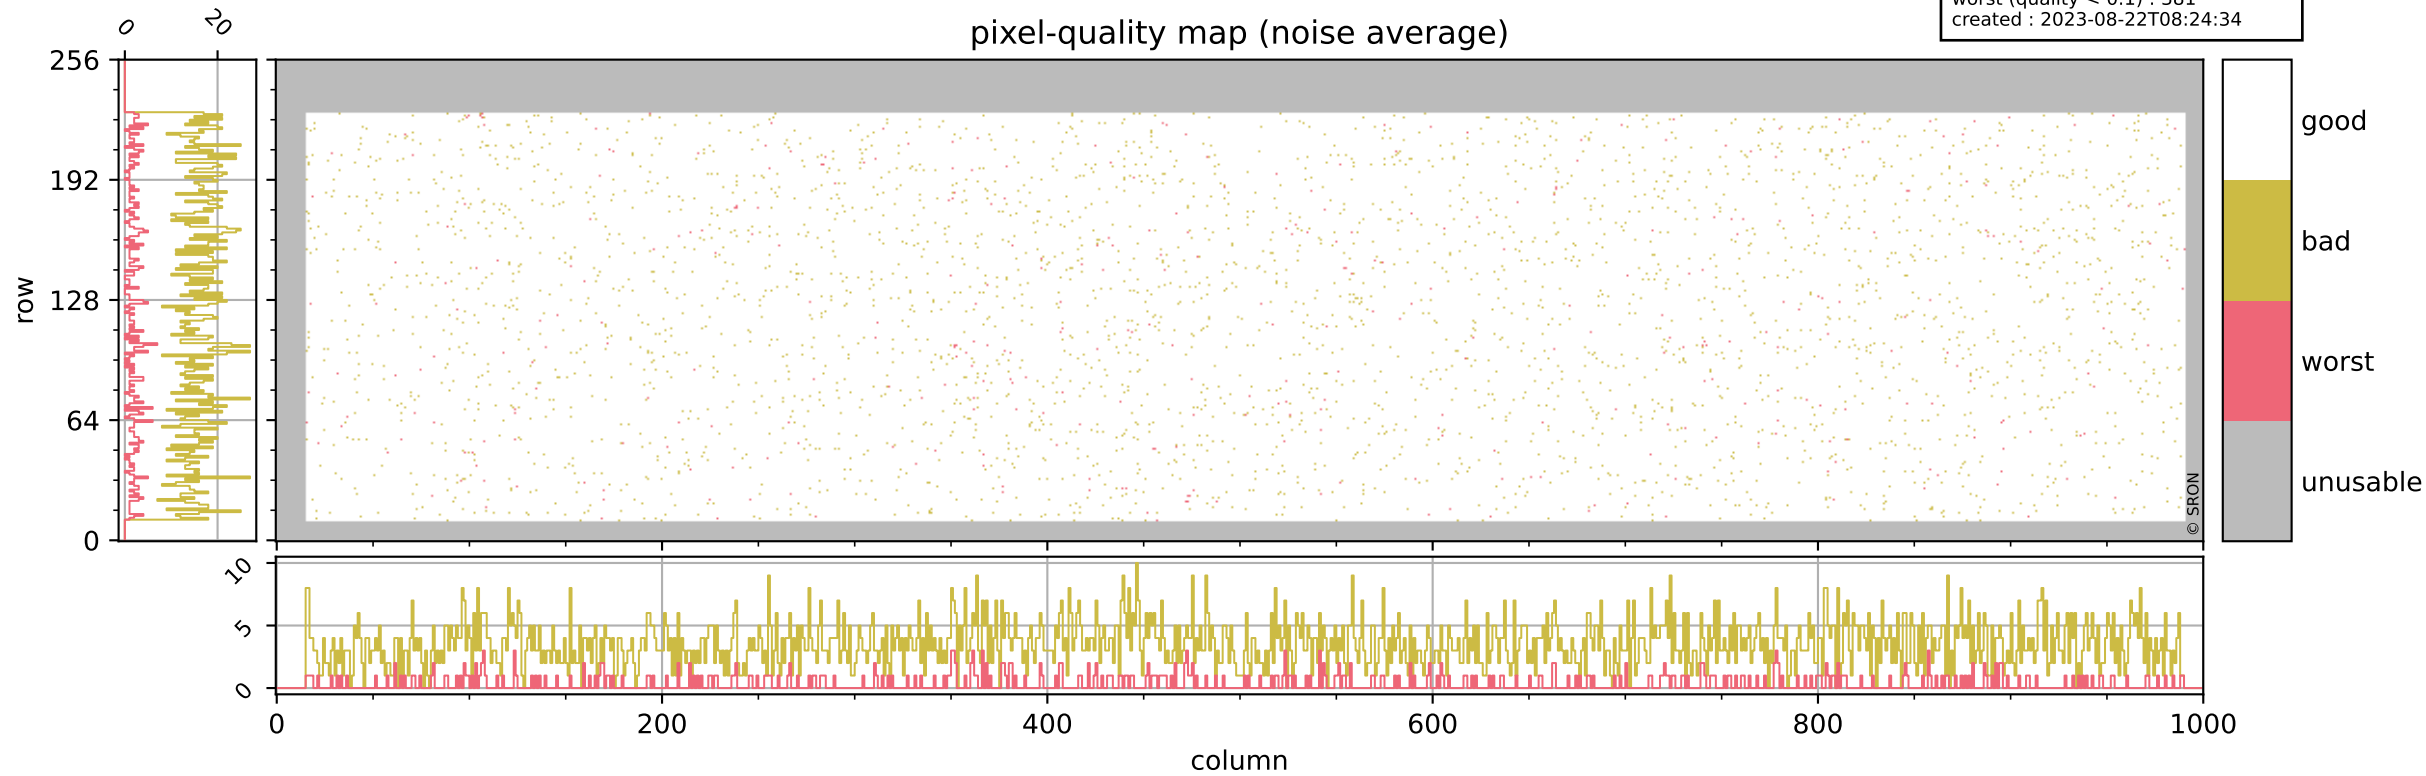

Tropomi SWIR pixel quality (official)

orbits : 19 in [19657, 19702]
coverage : 2021-07-30 / 2021-08-02
bad (quality < 0.8) : 299
worst (quality < 0.1) : 115
created : 2023-08-22T08:24:34

pixel-quality map (dark)

Tropomi SWIR pixel quality (official)

orbits : 19 in [19657, 19702]
coverage : 2021-07-30 / 2021-08-02
bad (quality < 0.8) : 3491
worst (quality < 0.1) : 381
created : 2023-08-22T08:24:34

pixel-quality map (noise average)

Tropomi SWIR pixel quality (official)

orbits : 19 in [19657, 19702]
coverage : 2021-07-30 / 2021-08-02
to good : 359
good to bad : 1601
to worst : 248
created : 2023-08-22T08:24:34

total quality compared with SWIR pixel-quality CKD

Tropomi SWIR pixel quality (official)

orbits : 19 in [19657, 19702]
coverage : 2021-07-30 / 2021-08-02
created : 2023-08-22T08:24:34

Histograms of pixel-quality

Tropomi SWIR pixel quality (official) ground-tracks of Sentinel-5P